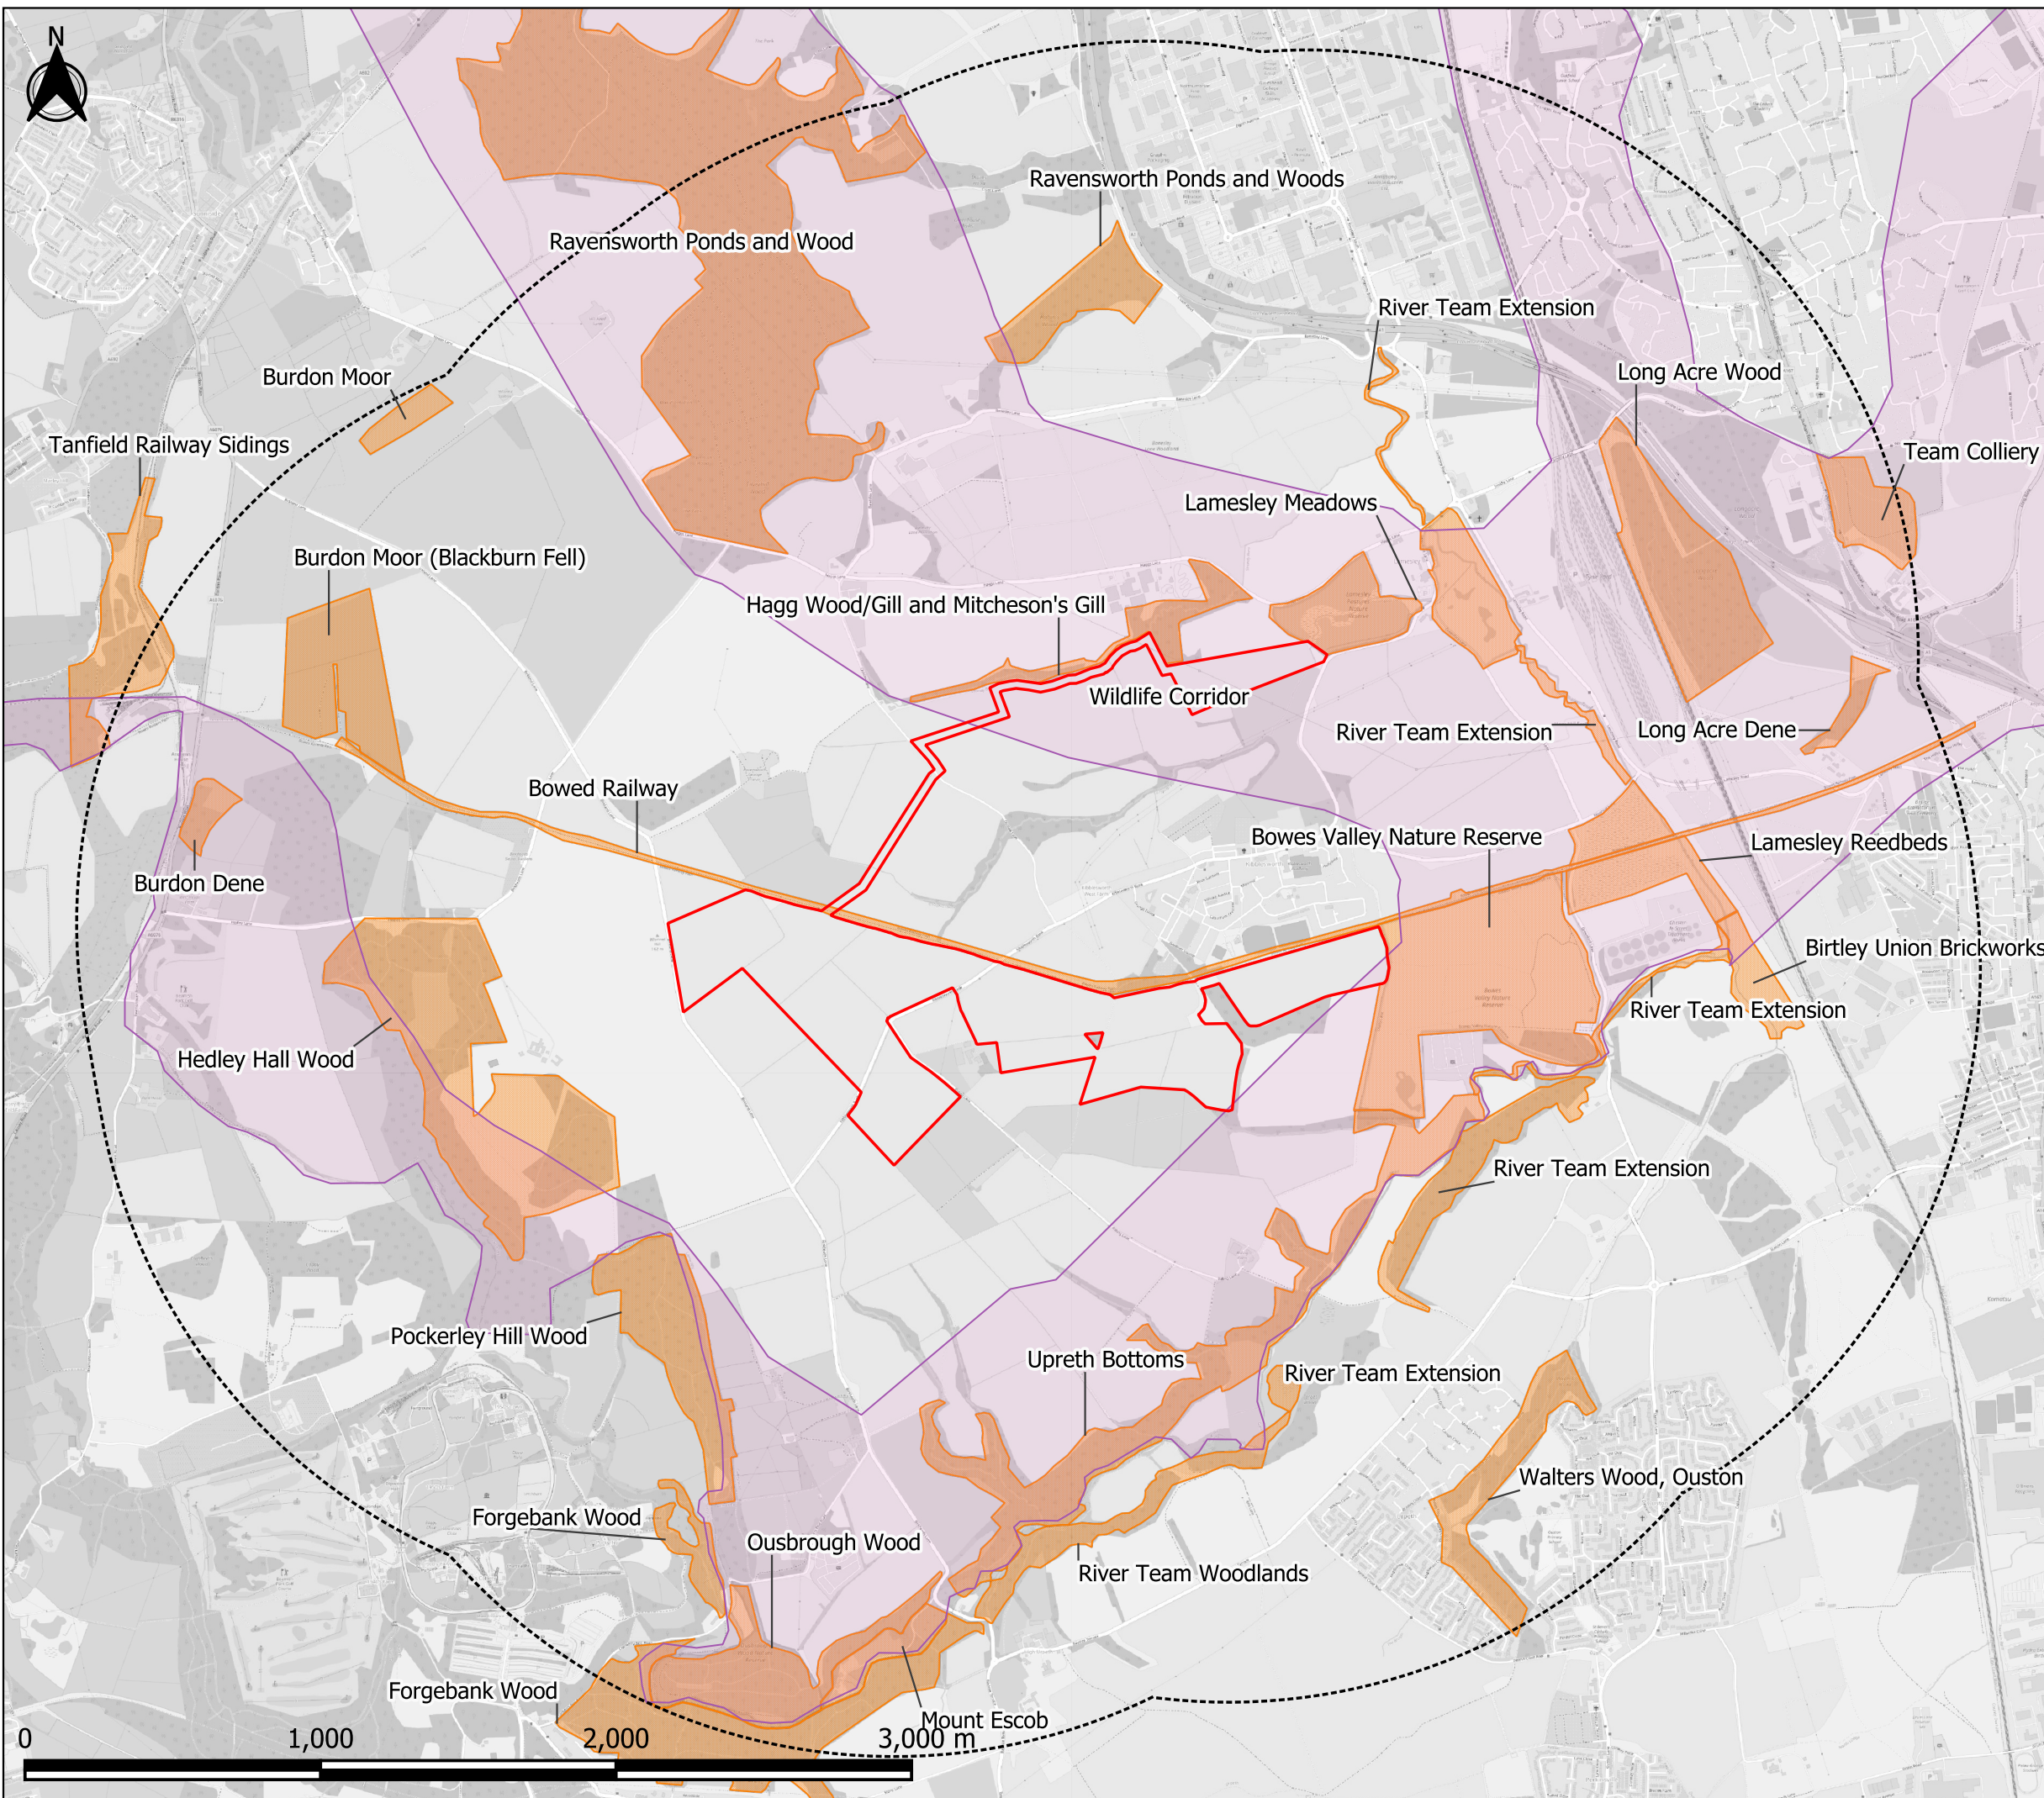

- Legend
- Local Wildlife Sites
 - Wildlife Corridor
 - 2km from site boundary
 - Site boundary

OFFICE: NEWCASTLE
 T: 0191 303 8964
 JOB REF: P24-742

PROJECT TITLE
 KIBBLESWORTH

DRAWING TITLE
 Figure 2: Non-statutory Sites within 2km

DATE: 11/08/2025 CHECKED: HS SCALE: 1:21,500
 DRAWN: CS APPROVED: HS VERSION: 1.0

Copyright © BSG Ecology

No dimensions are to be scaled from this drawing and are to be checked on site. Area measurements for indicative purposes only.

This drawing may contain: Ordnance Survey material by permission of Ordnance Survey on behalf of the Controller of His Majesty's Stationery Office © Crown Copyright 2025. All rights reserved. Reference number: AC0000818663

Aerial Photography © Bing. Microsoft Bing Maps screen shot reprinted with permission from Microsoft Corporation.

Projection: OSGB 1936/British National Grid - EPSG 27700

Sources: © Natural England

Graphics Ref. No.: 11889