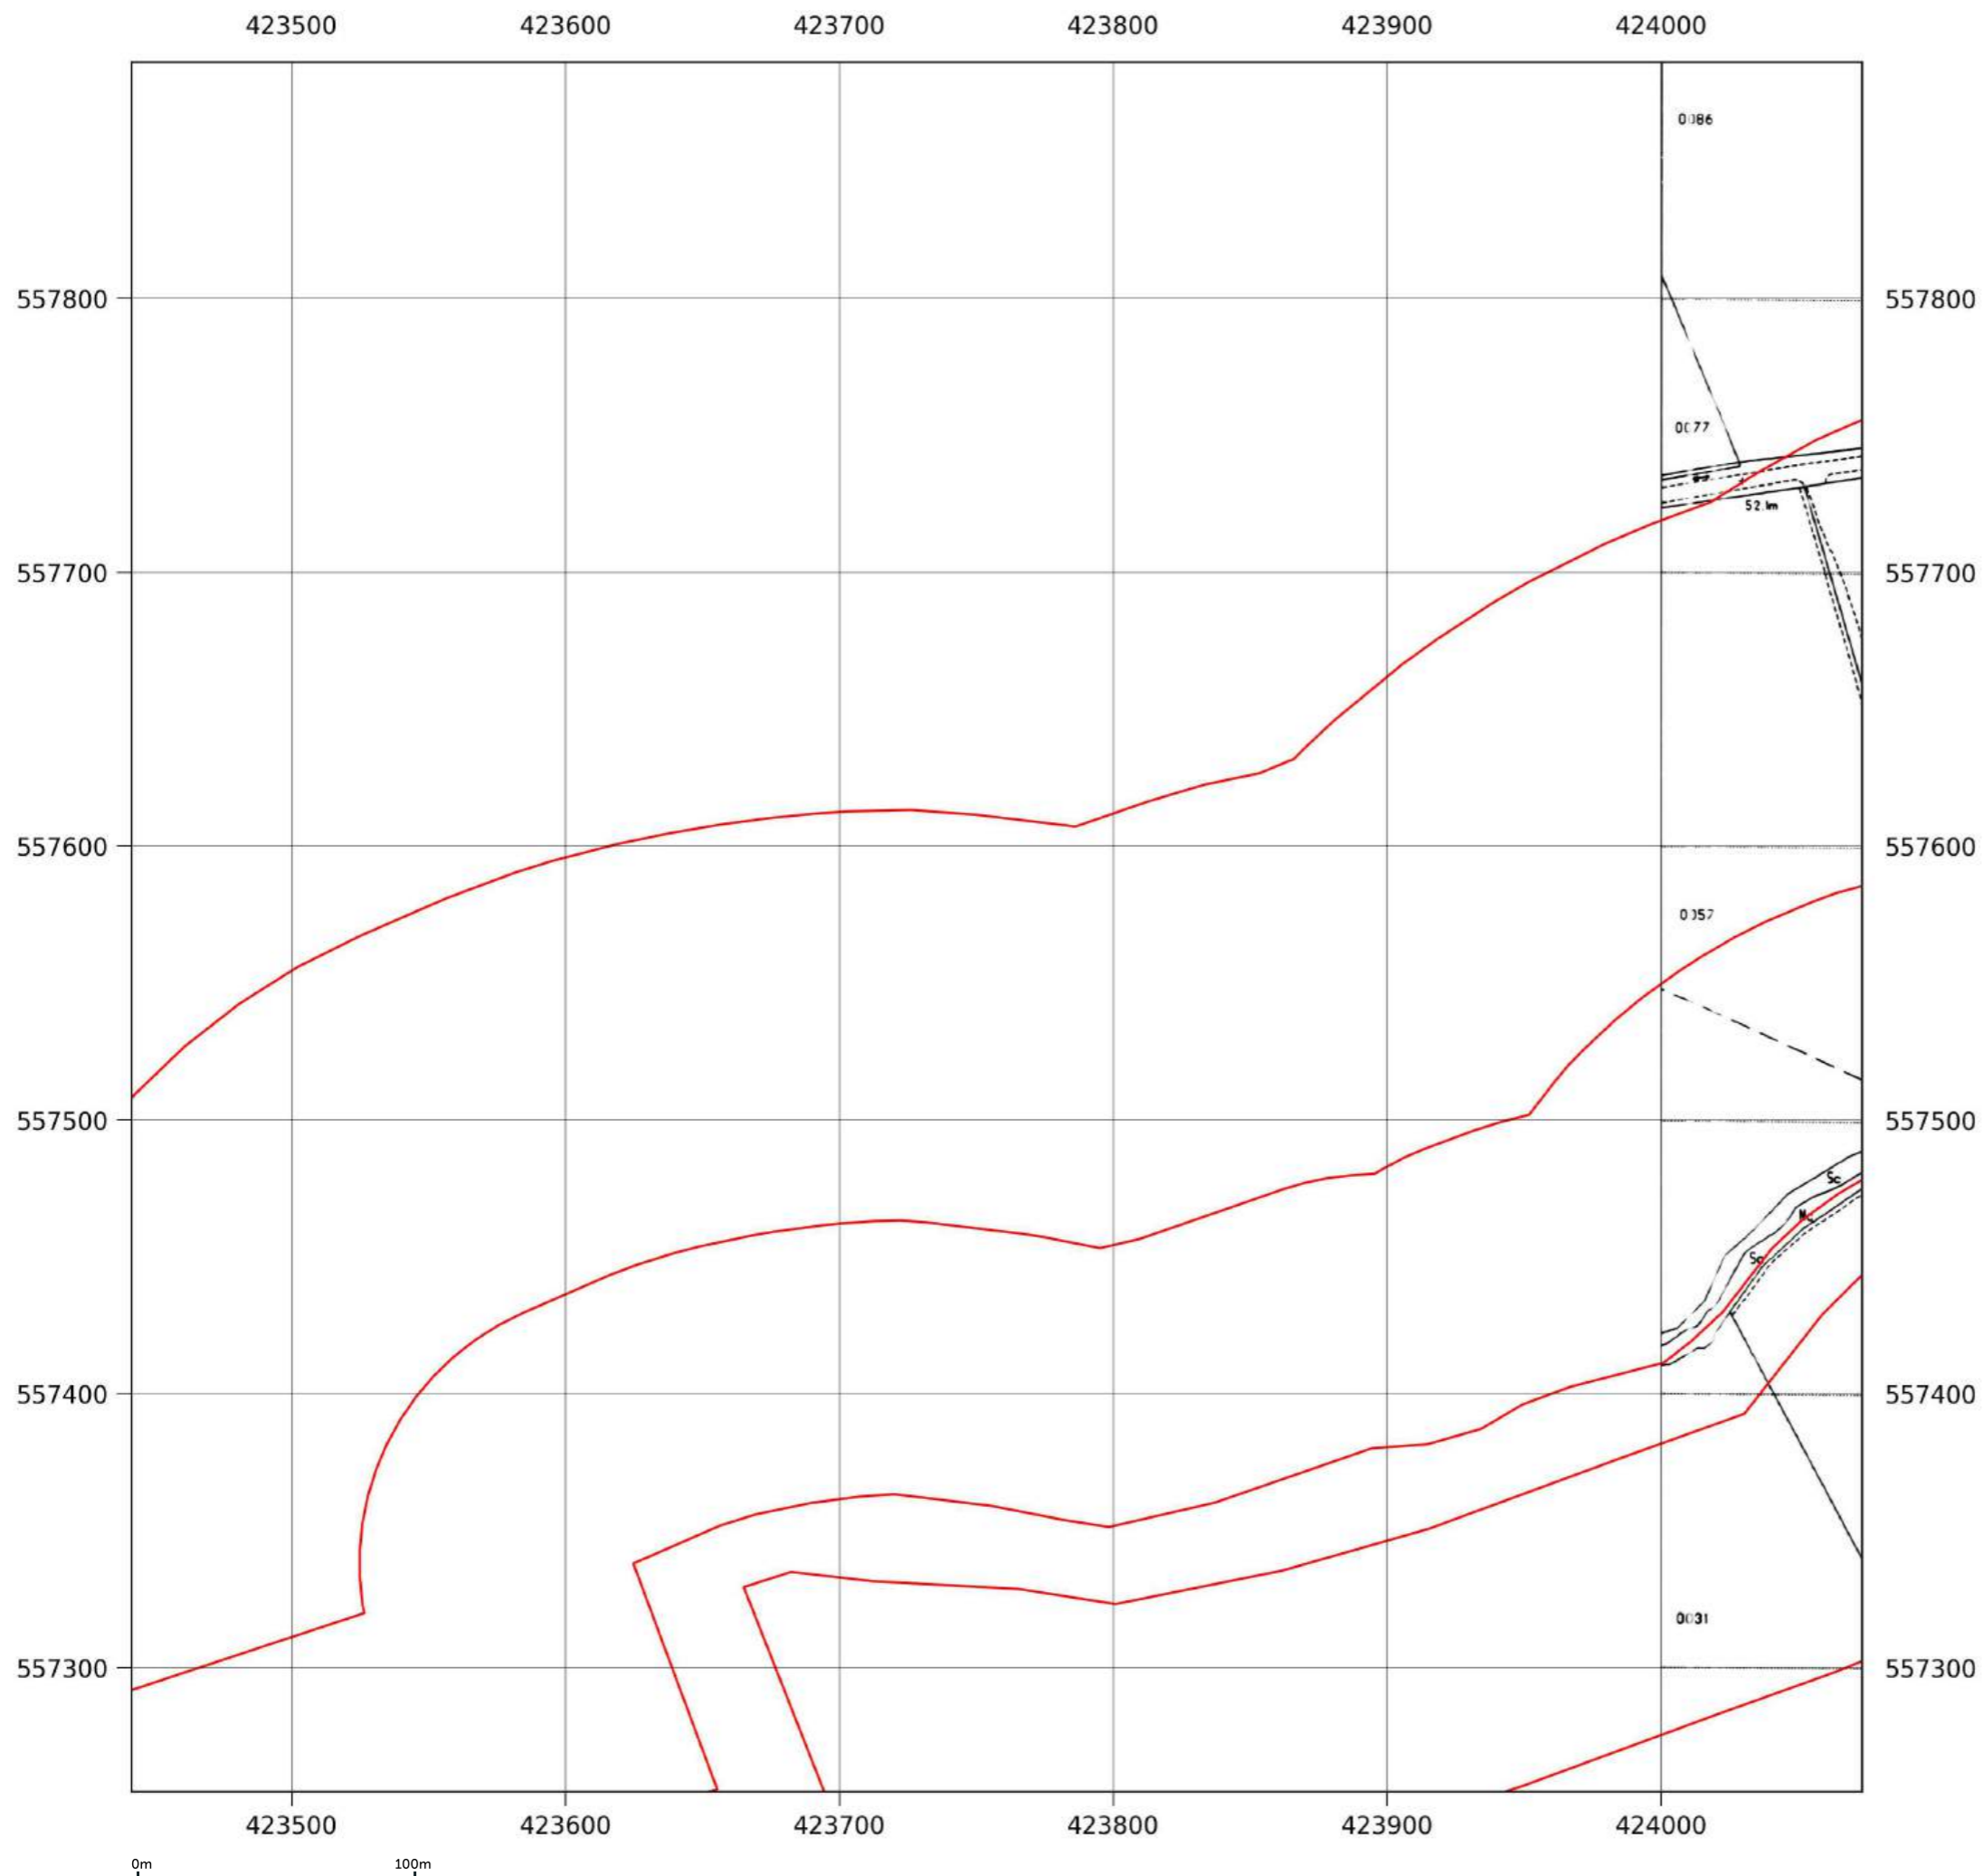

Map legend available at:
knowledge.groundsure.com/hubfs/groundsure_legend.pdf