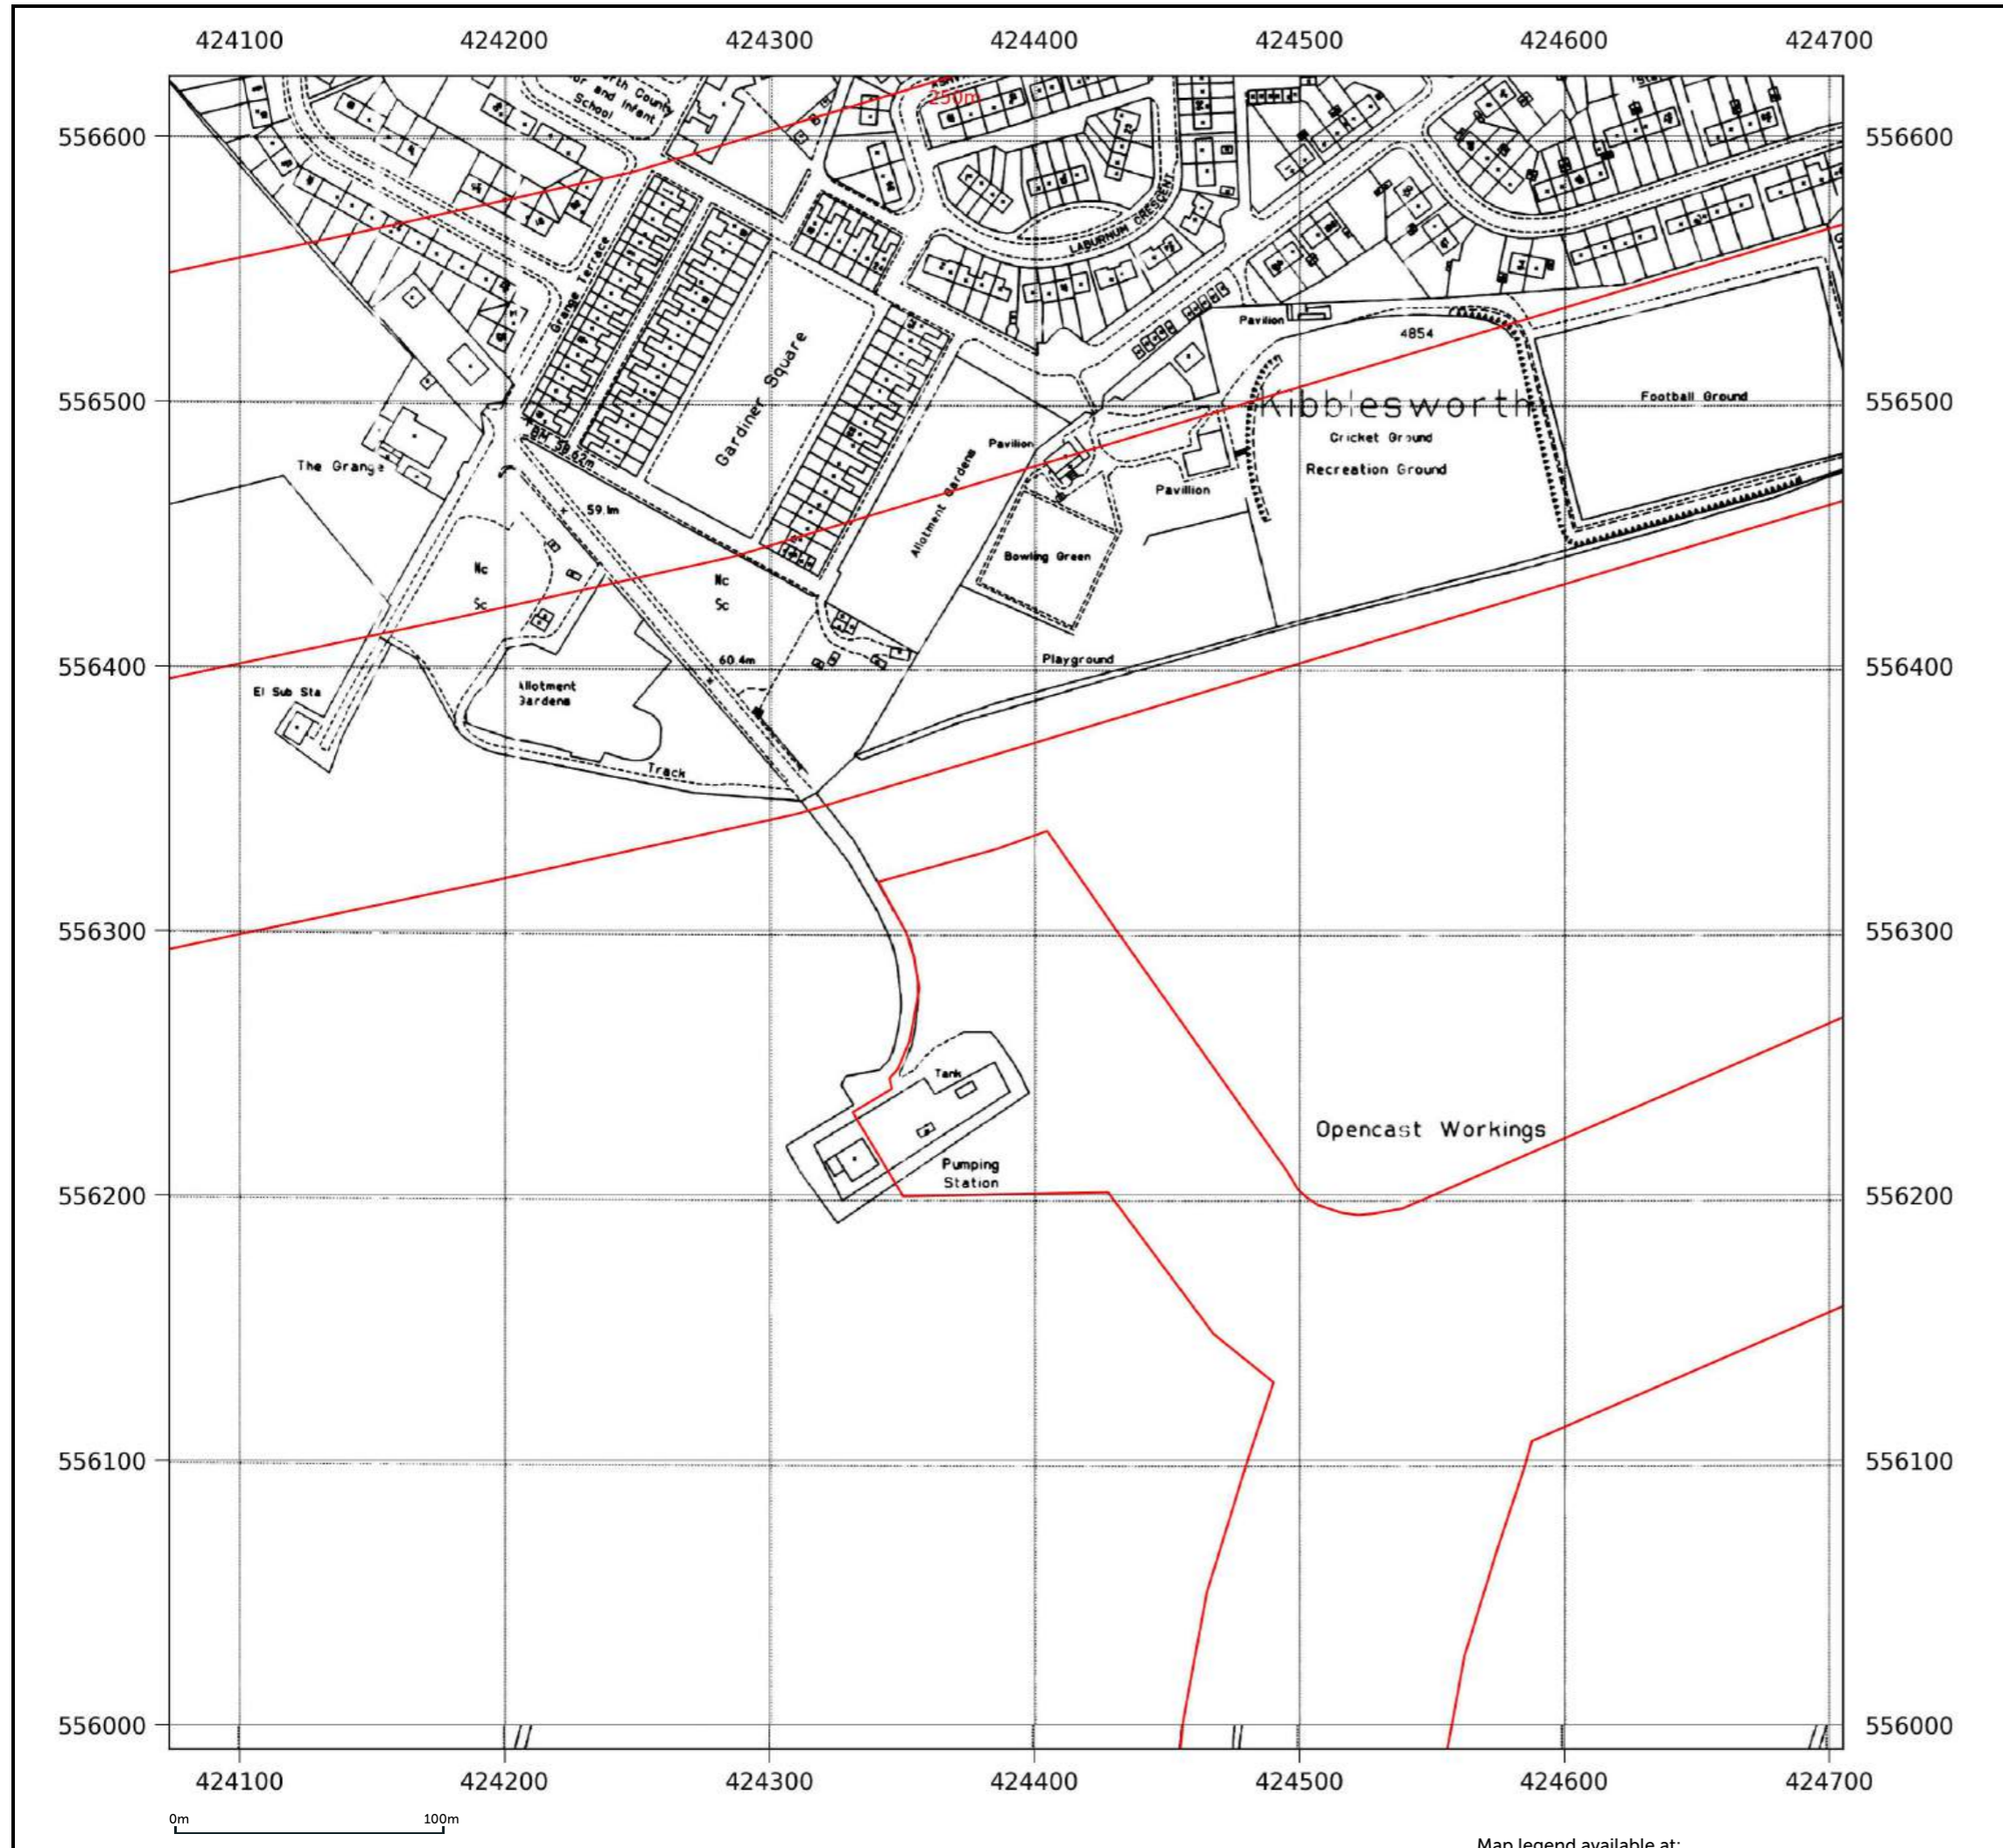

Map legend available at:
knowledge.groundsure.com/hubfs/groundsure_legend.pdf