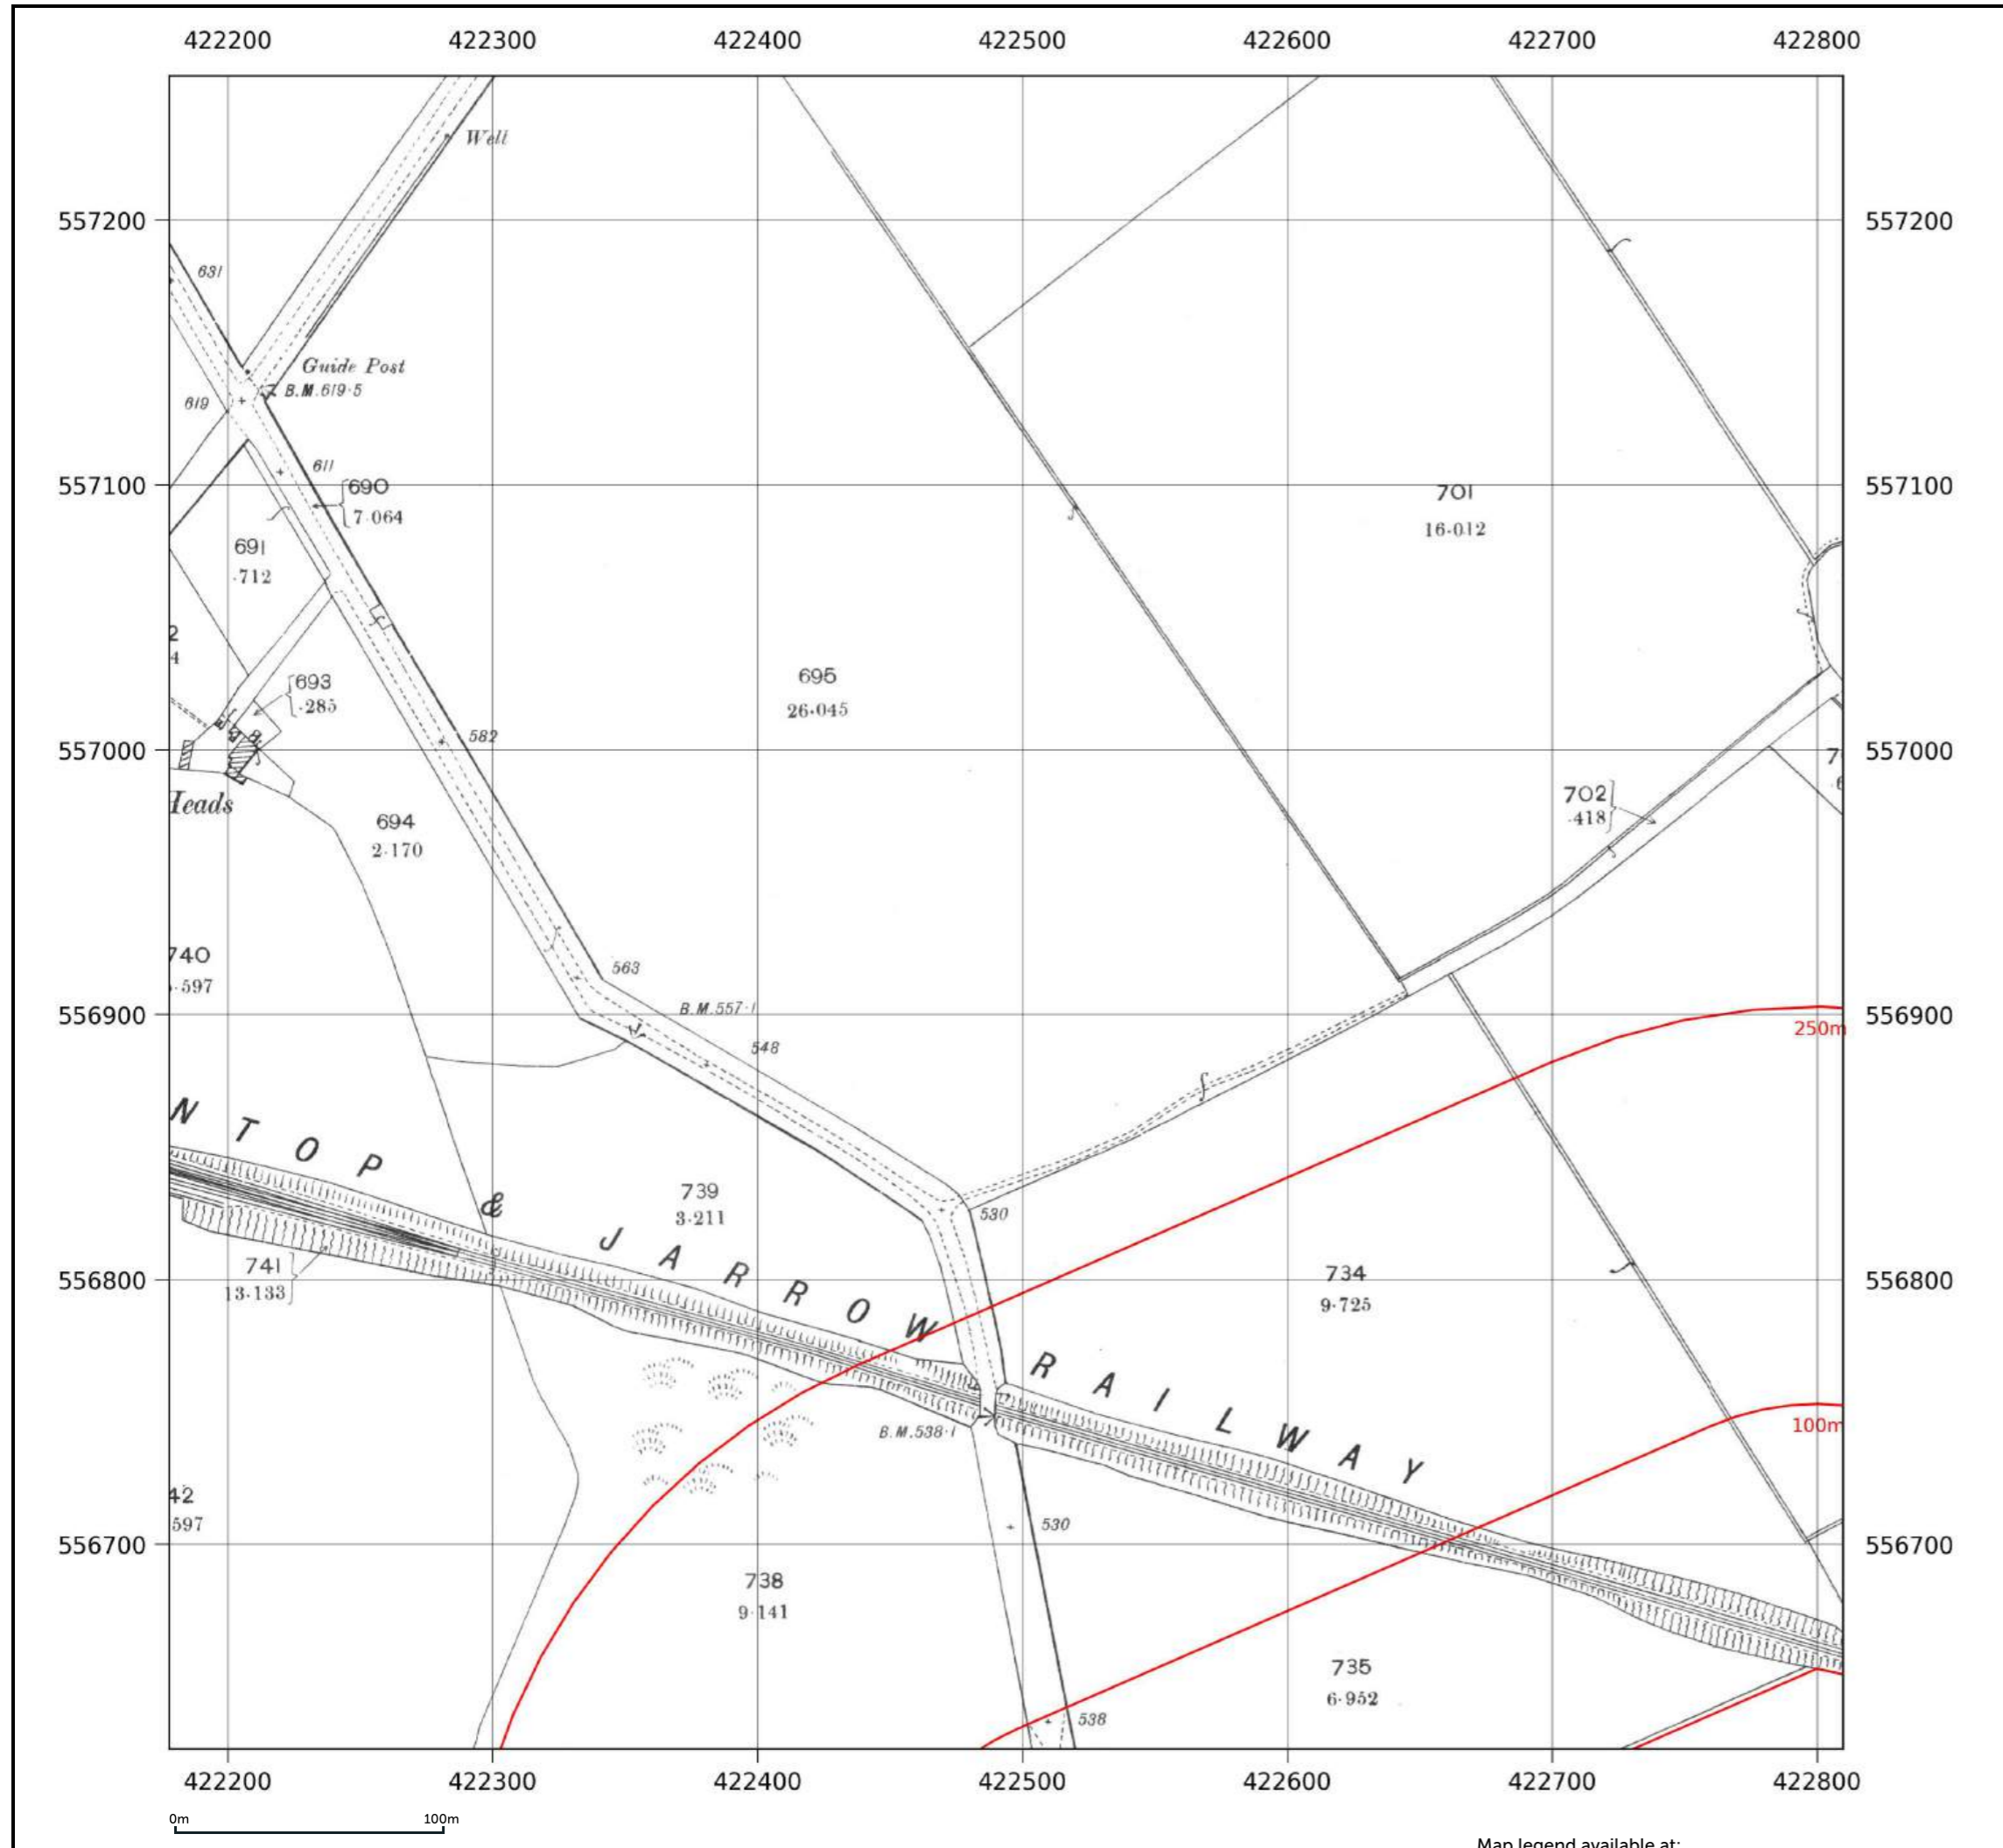

Map legend available at:
knowledge.groundsure.com/hubfs/groundsure_legend.pdf