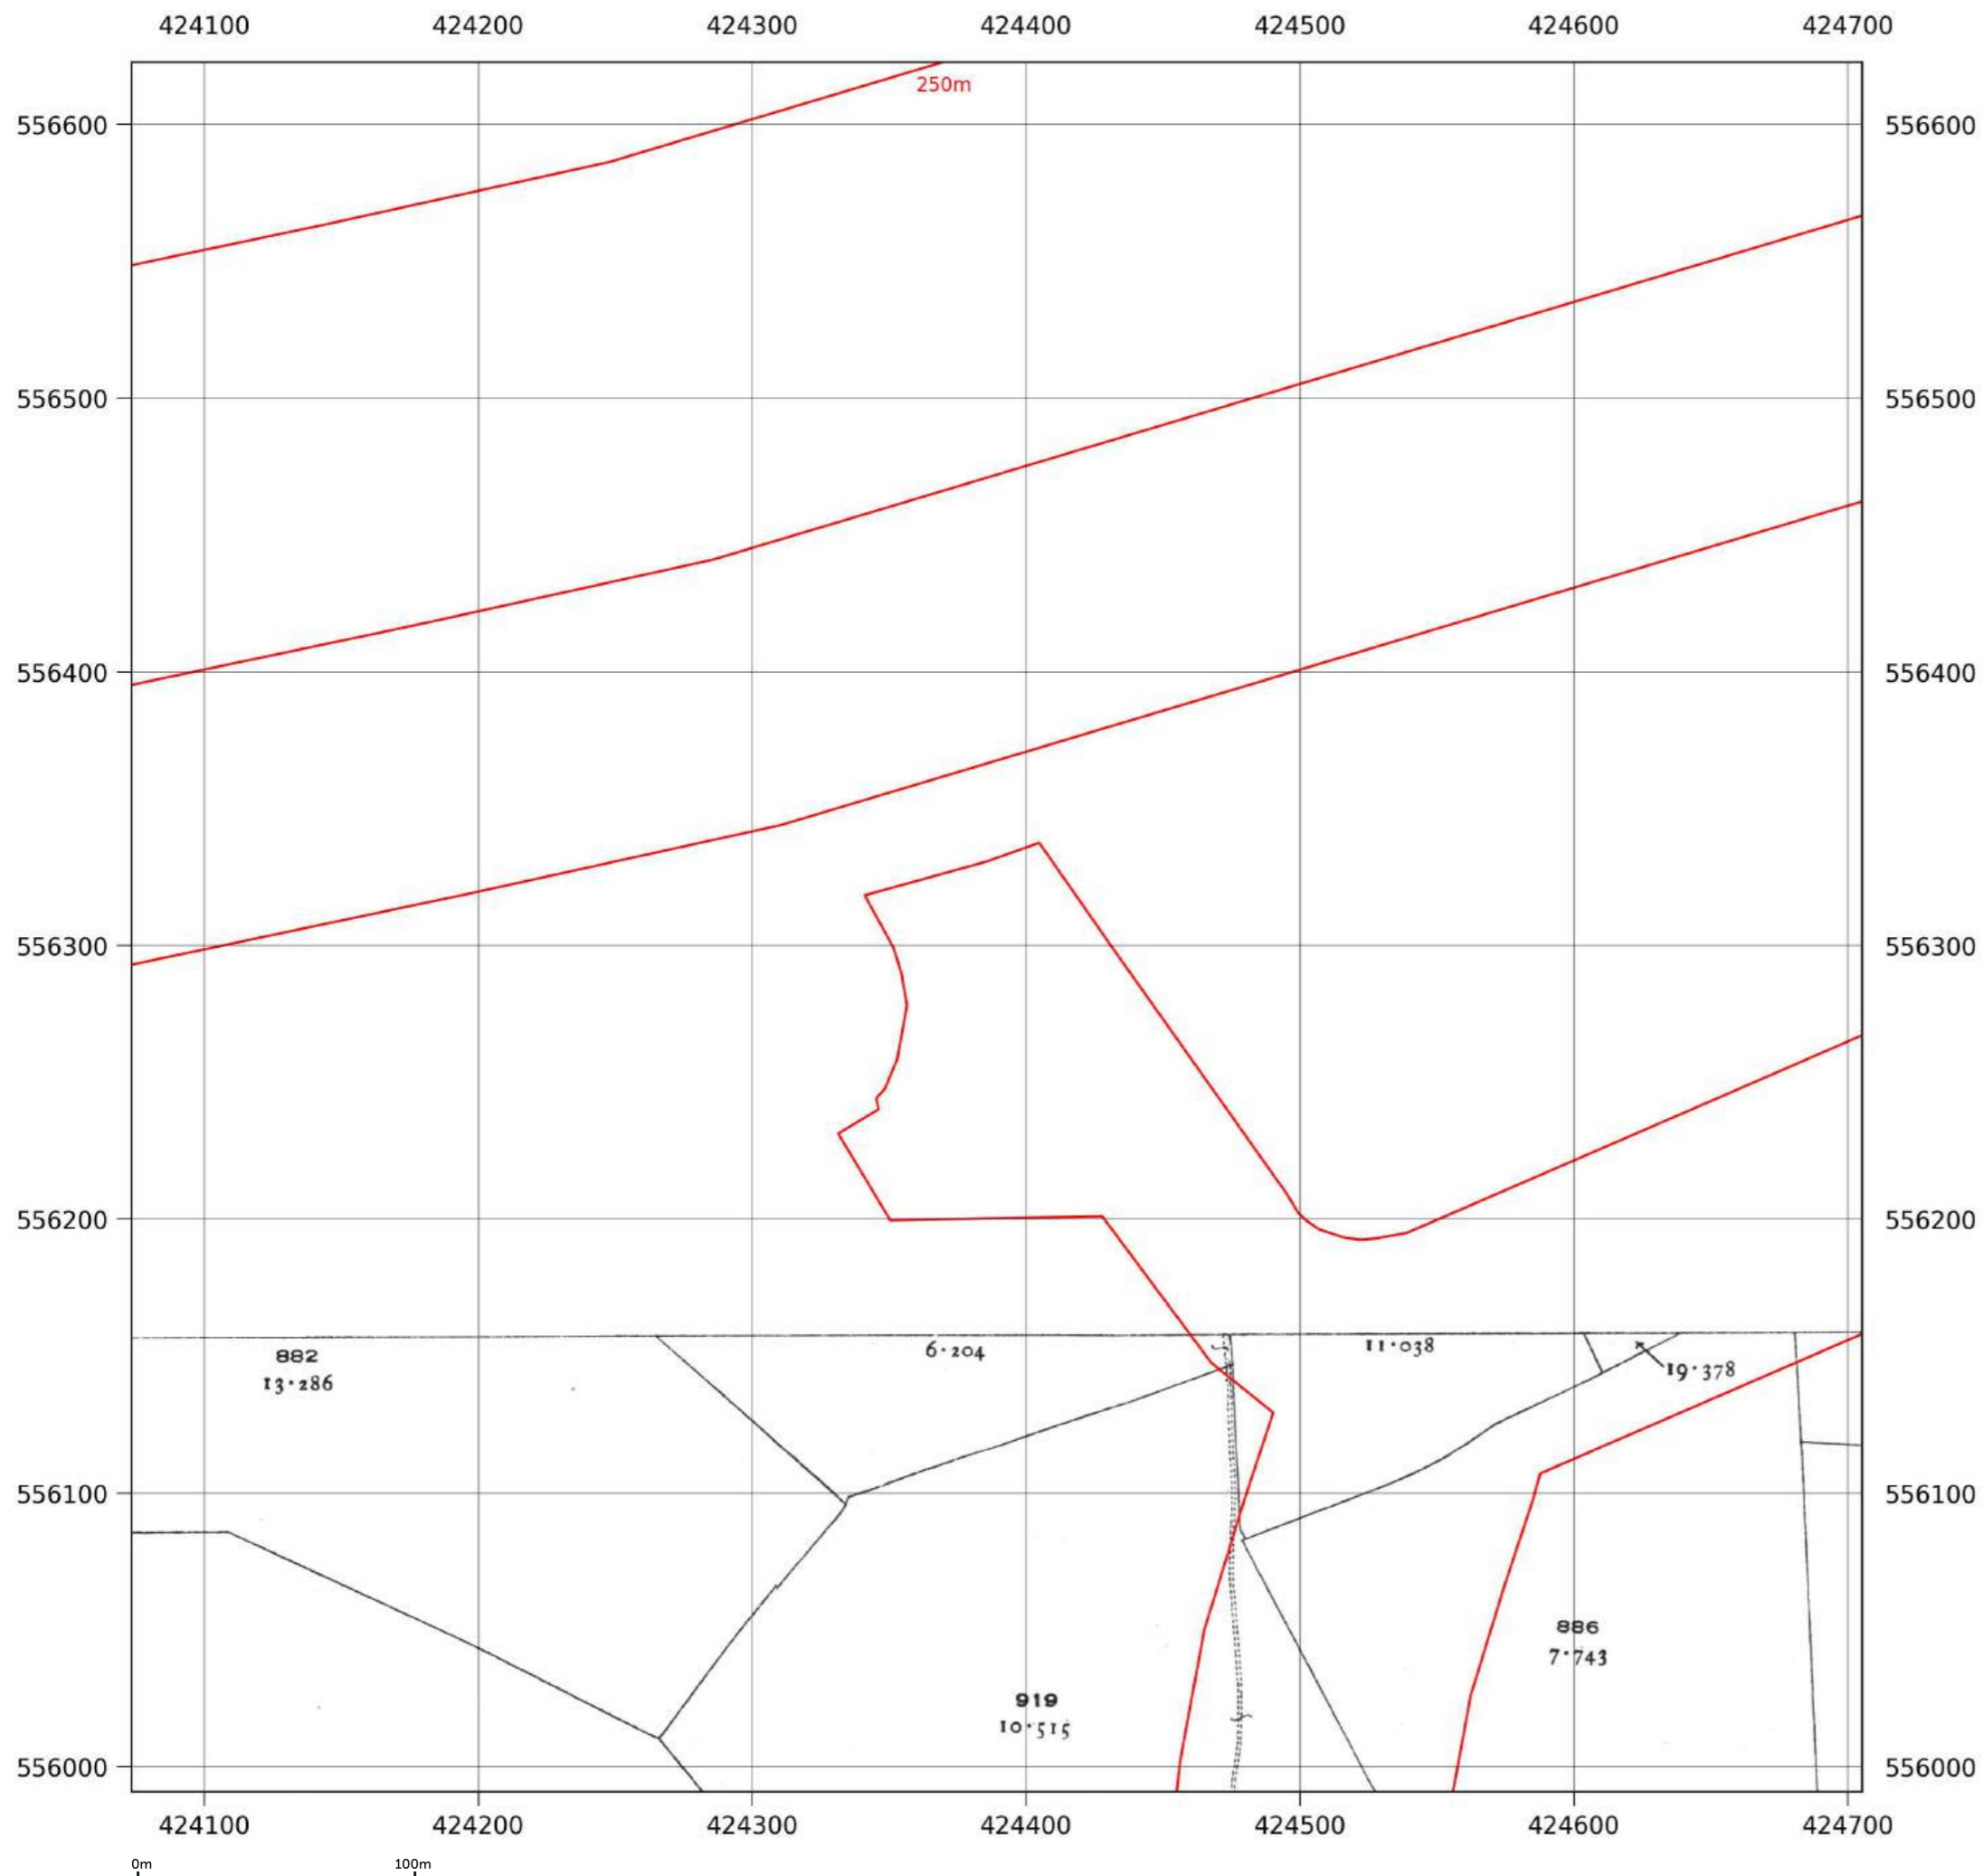

Map legend available at:
knowledge.groundsure.com/hubfs/groundsure_legend.pdf