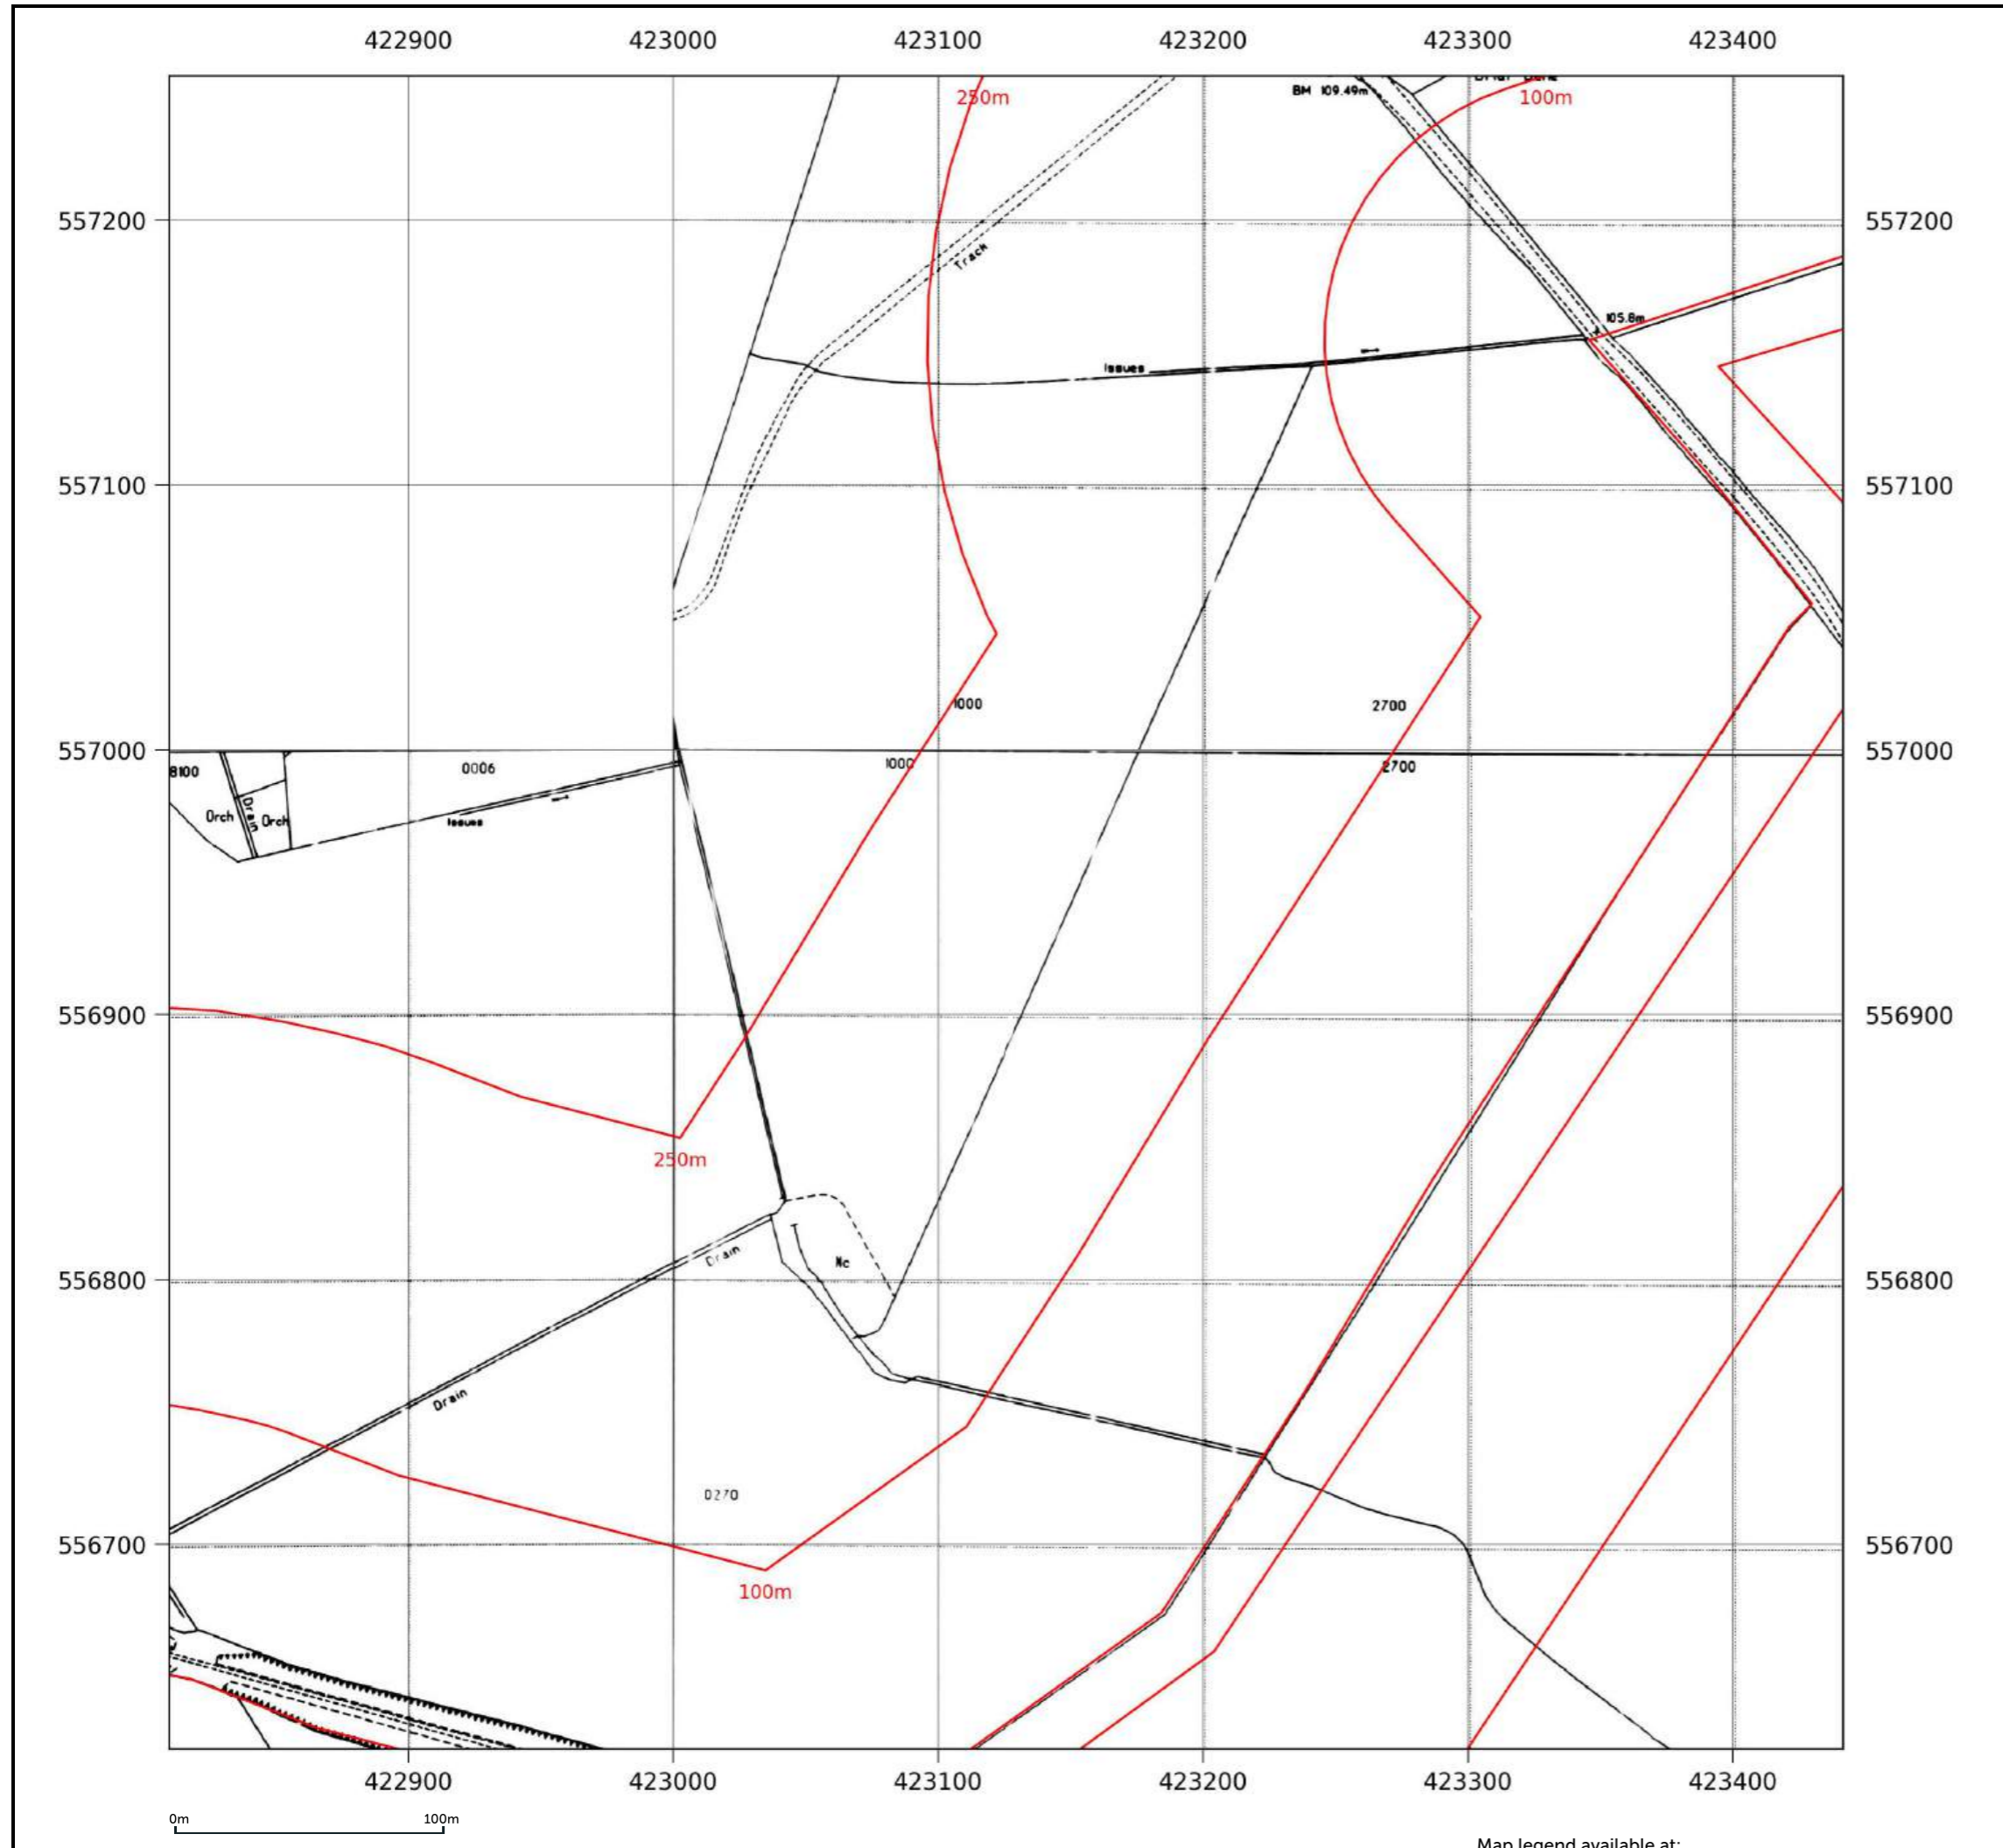

Map legend available at:
knowledge.groundsure.com/hubfs/groundsure_legend.pdf