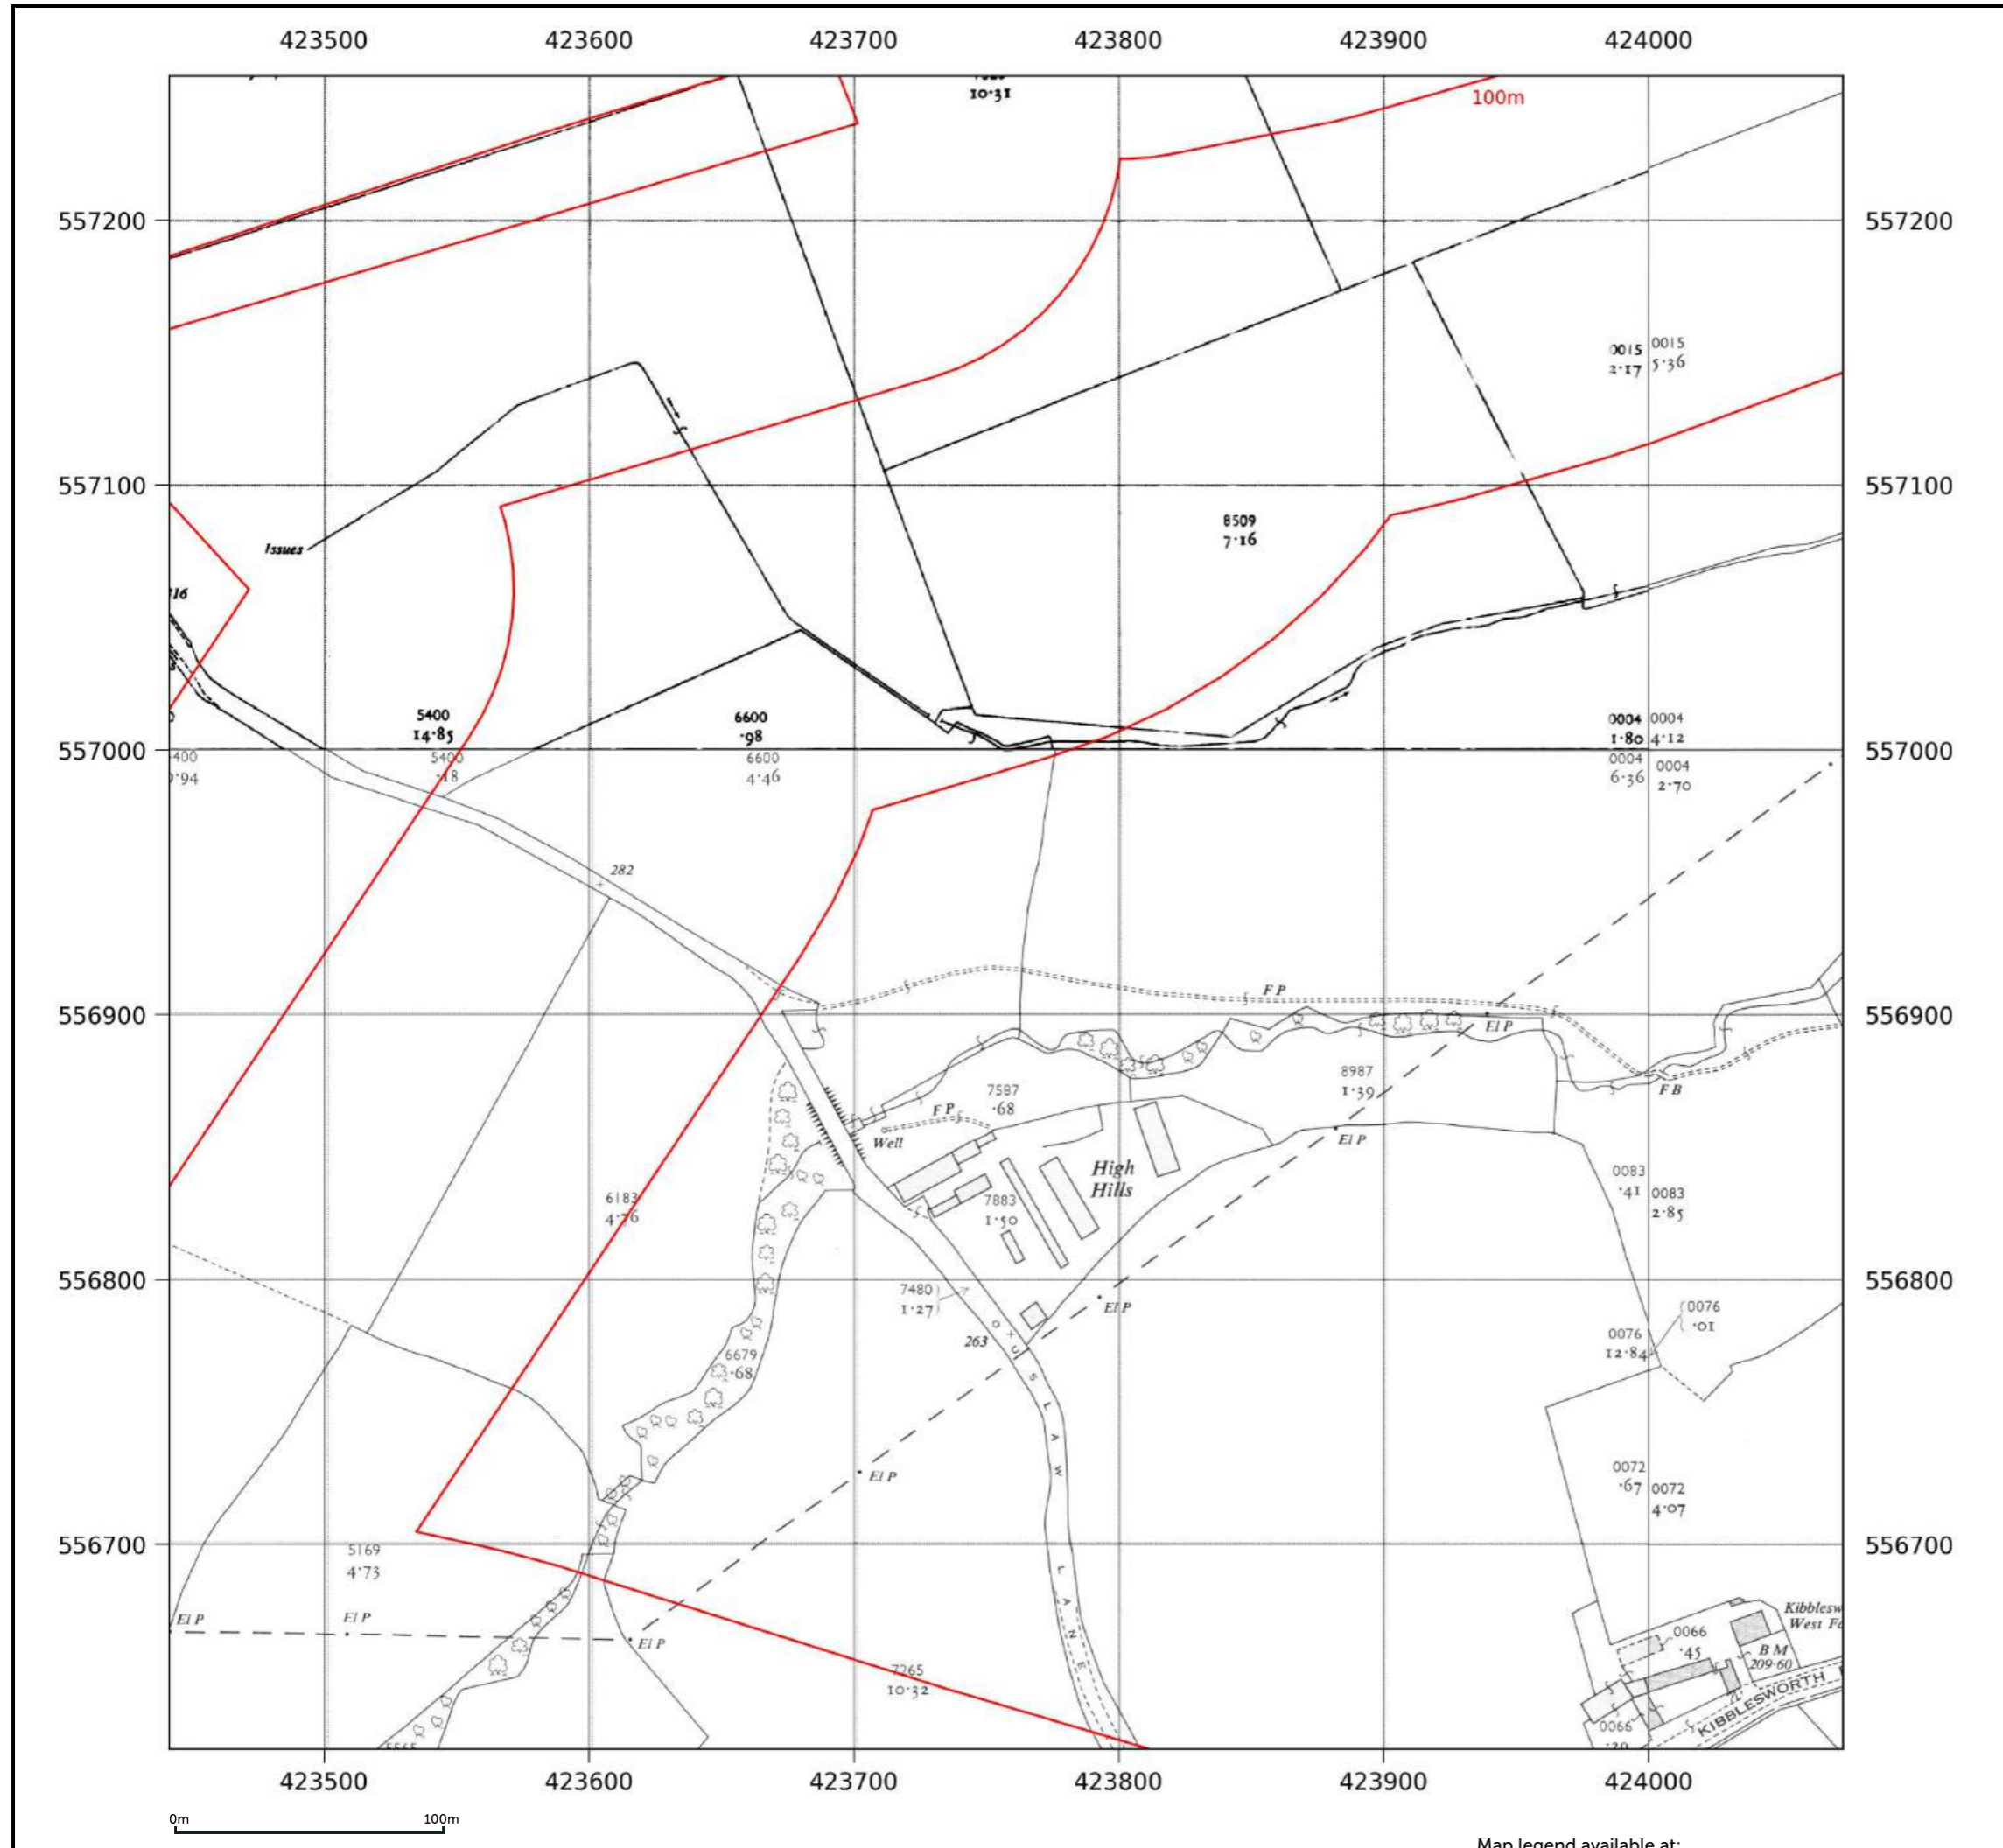

Contact us with any questions at:
info@groundsure.com
01273 257 755