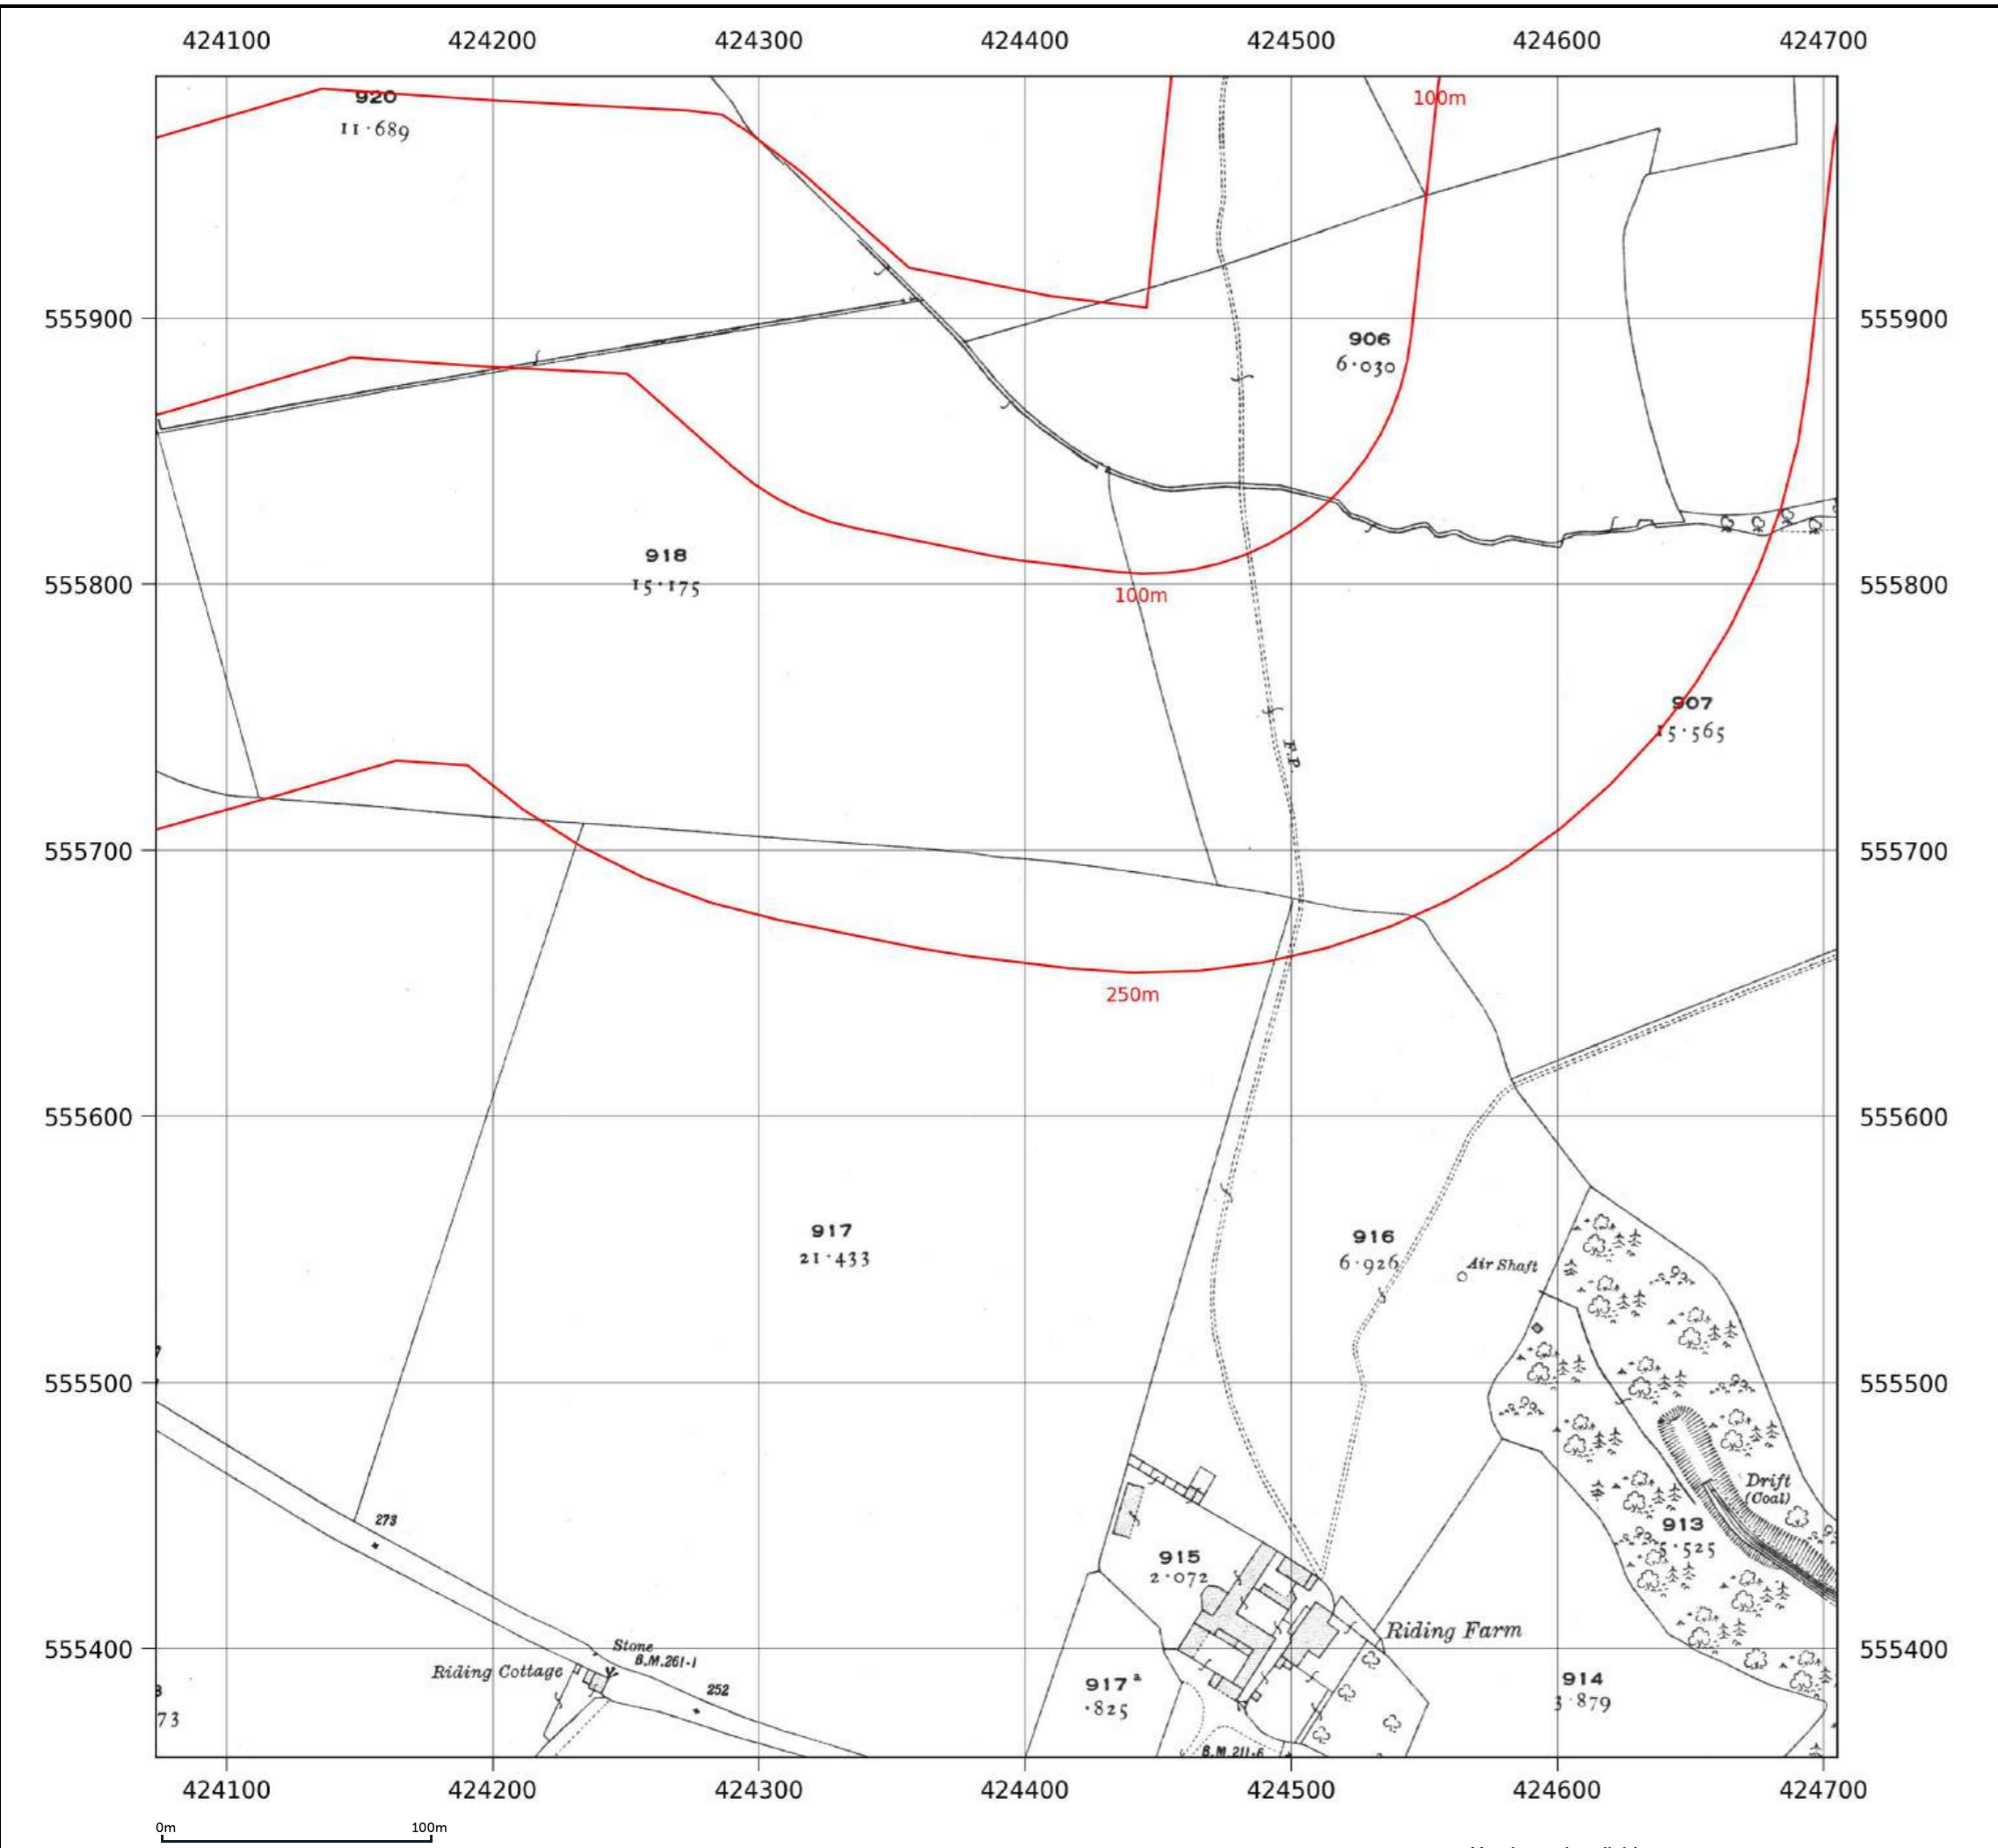

Map legend available at:
knowledge.groundsure.com/hubfs/groundsure_legend.pdf