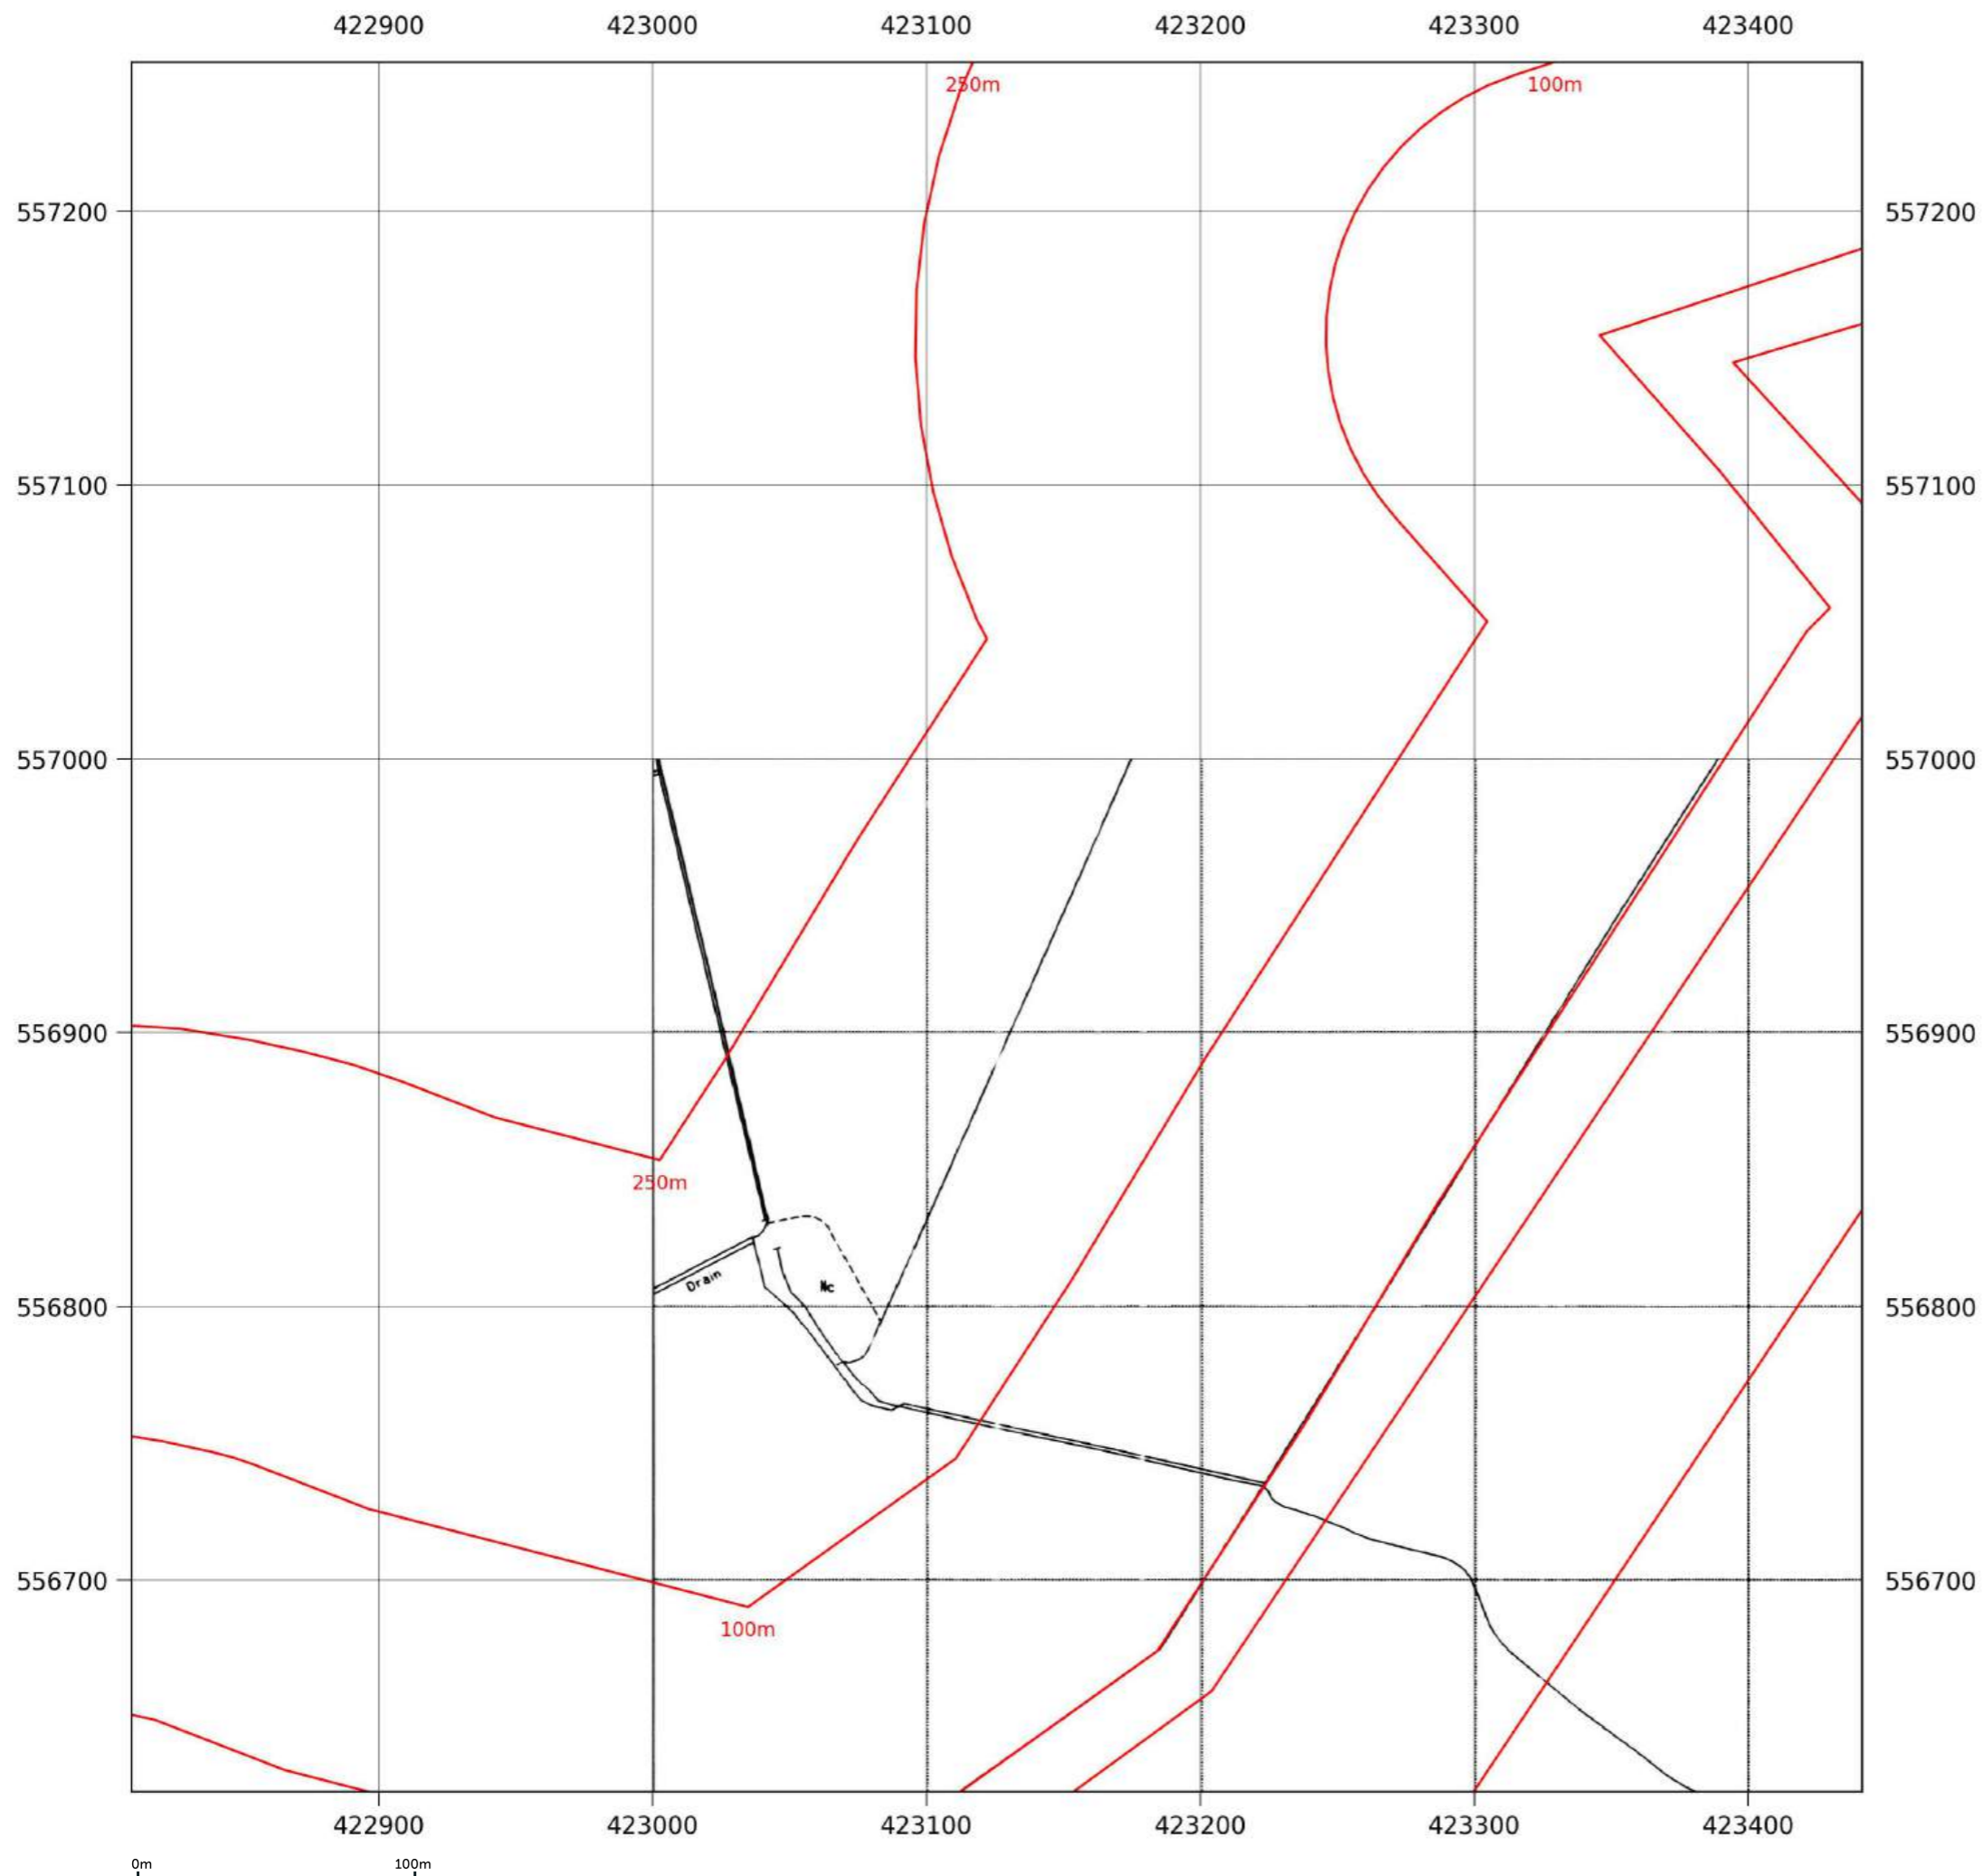

Map legend available at:
knowledge.groundsure.com/hubfs/groundsure_legend.pdf