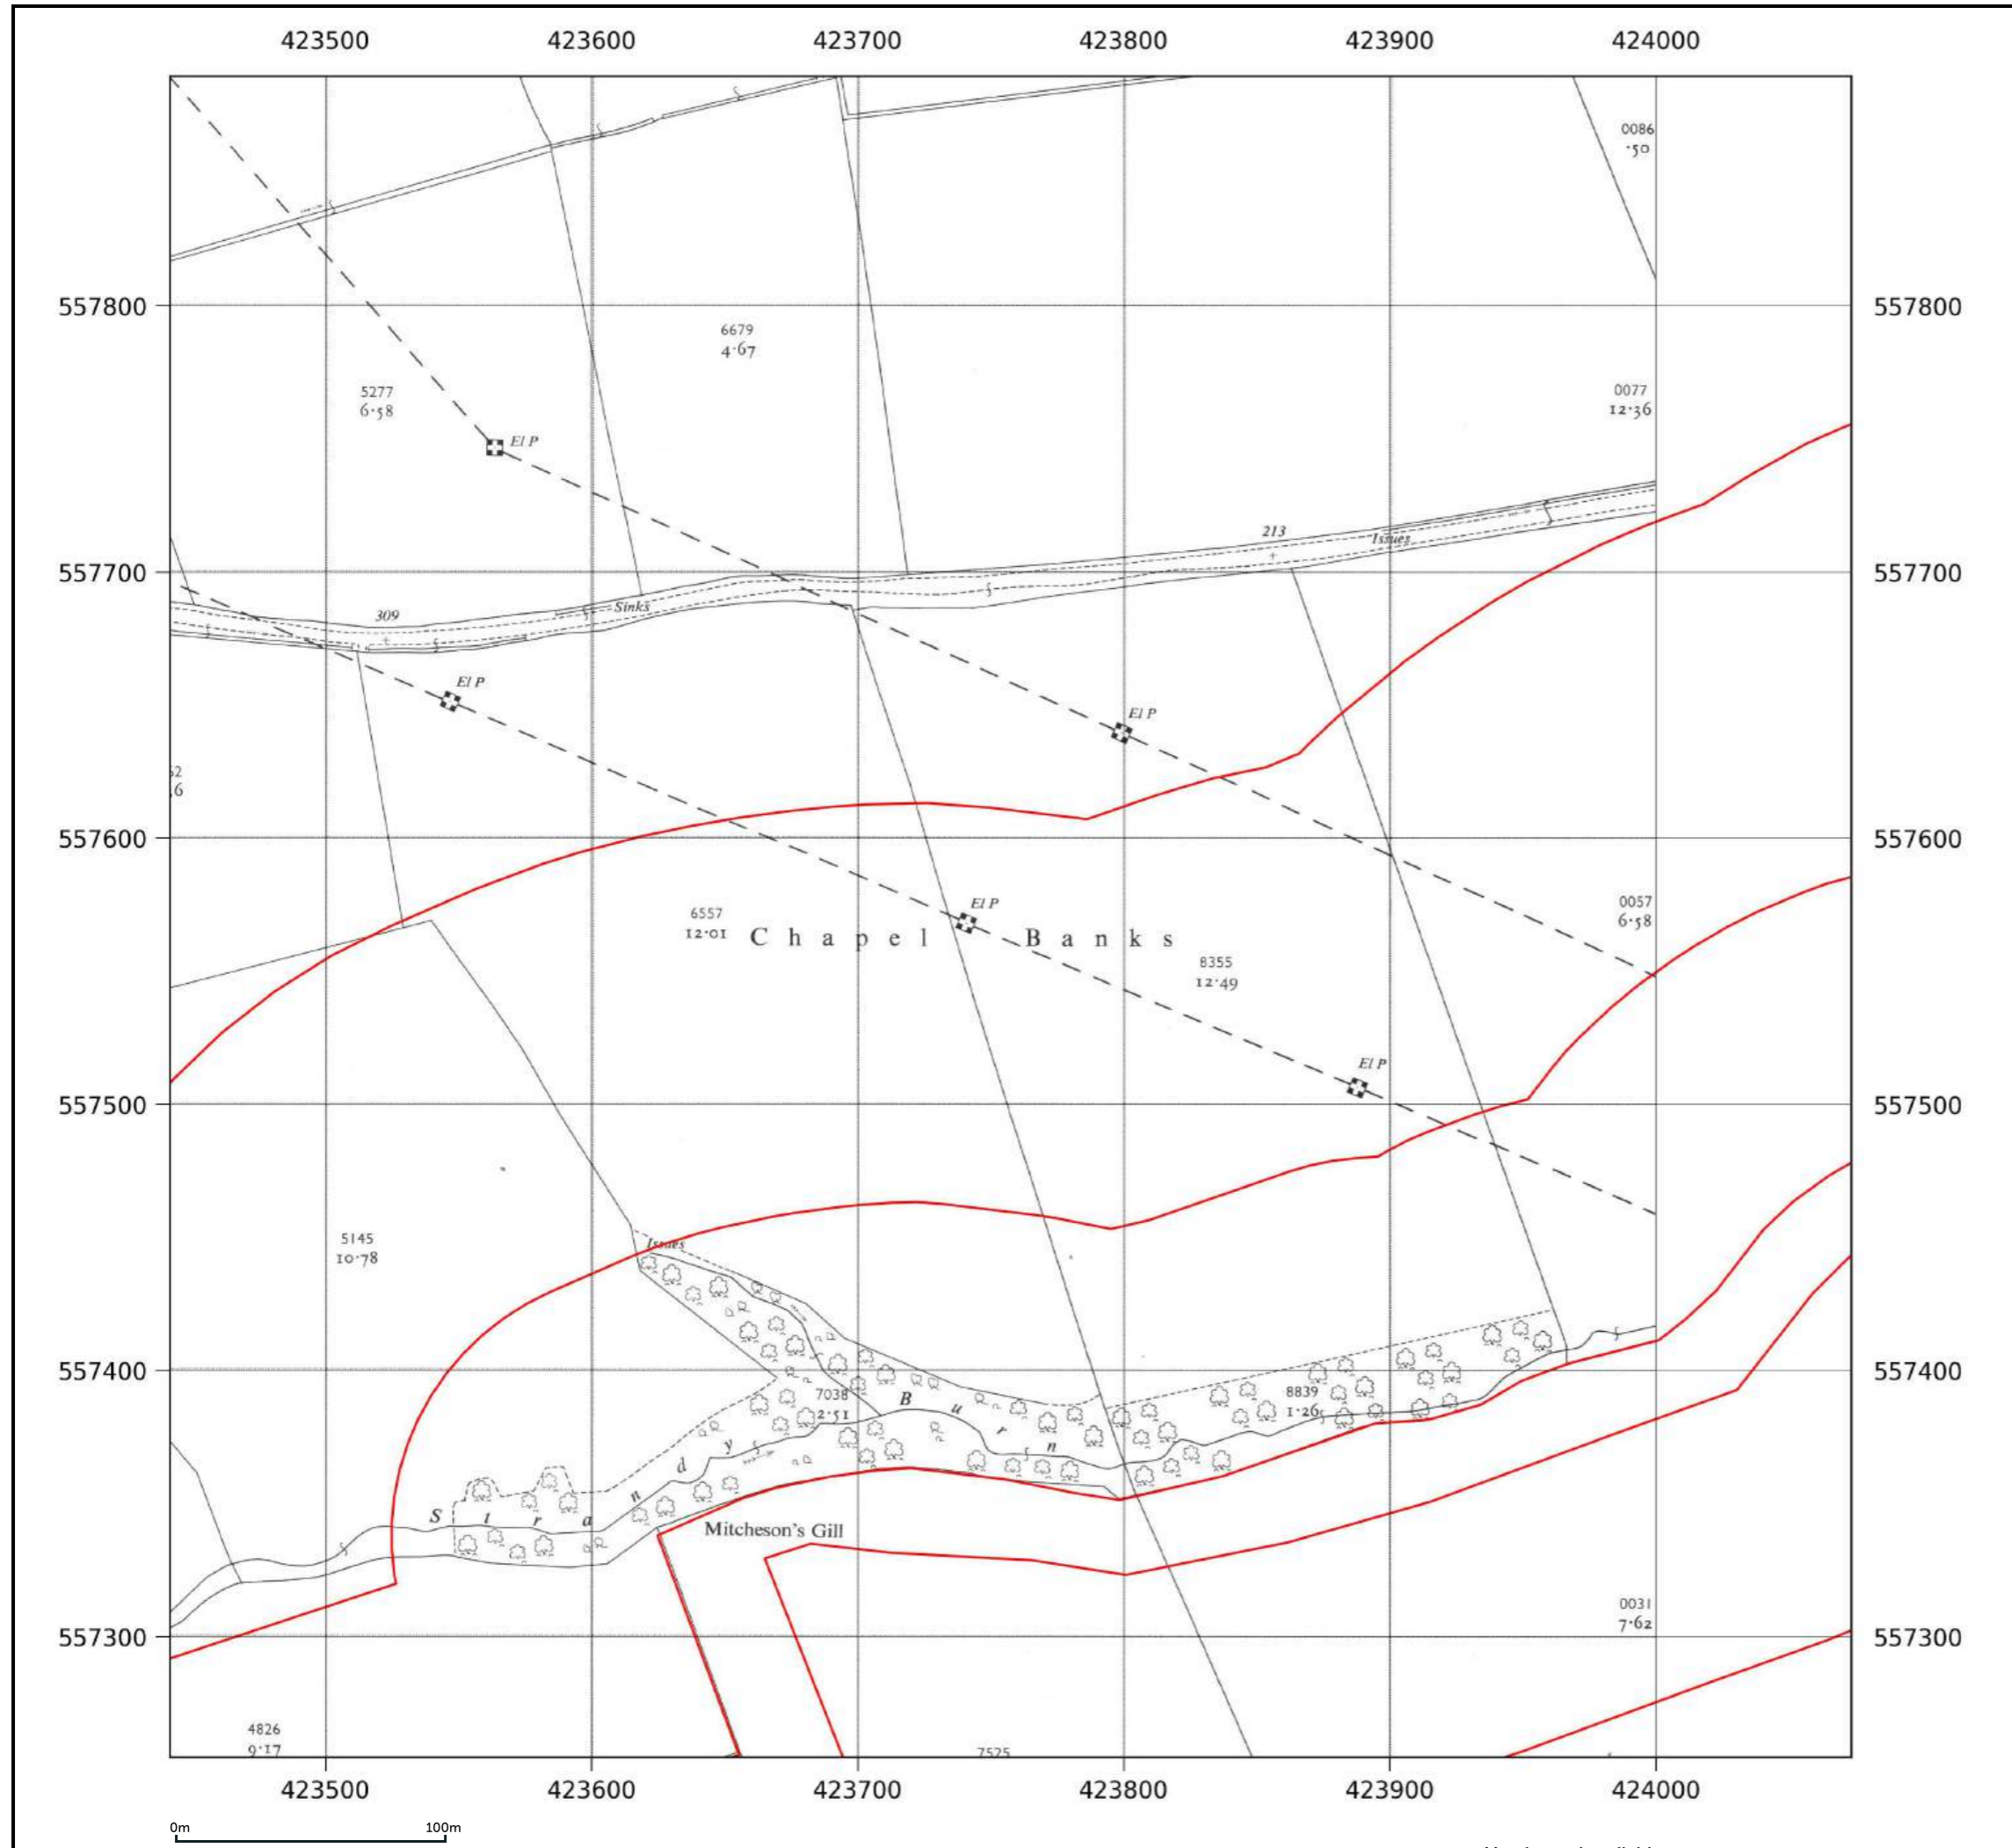

Map legend available at:
knowledge.groundsure.com/hubfs/groundsure_legend.pdf