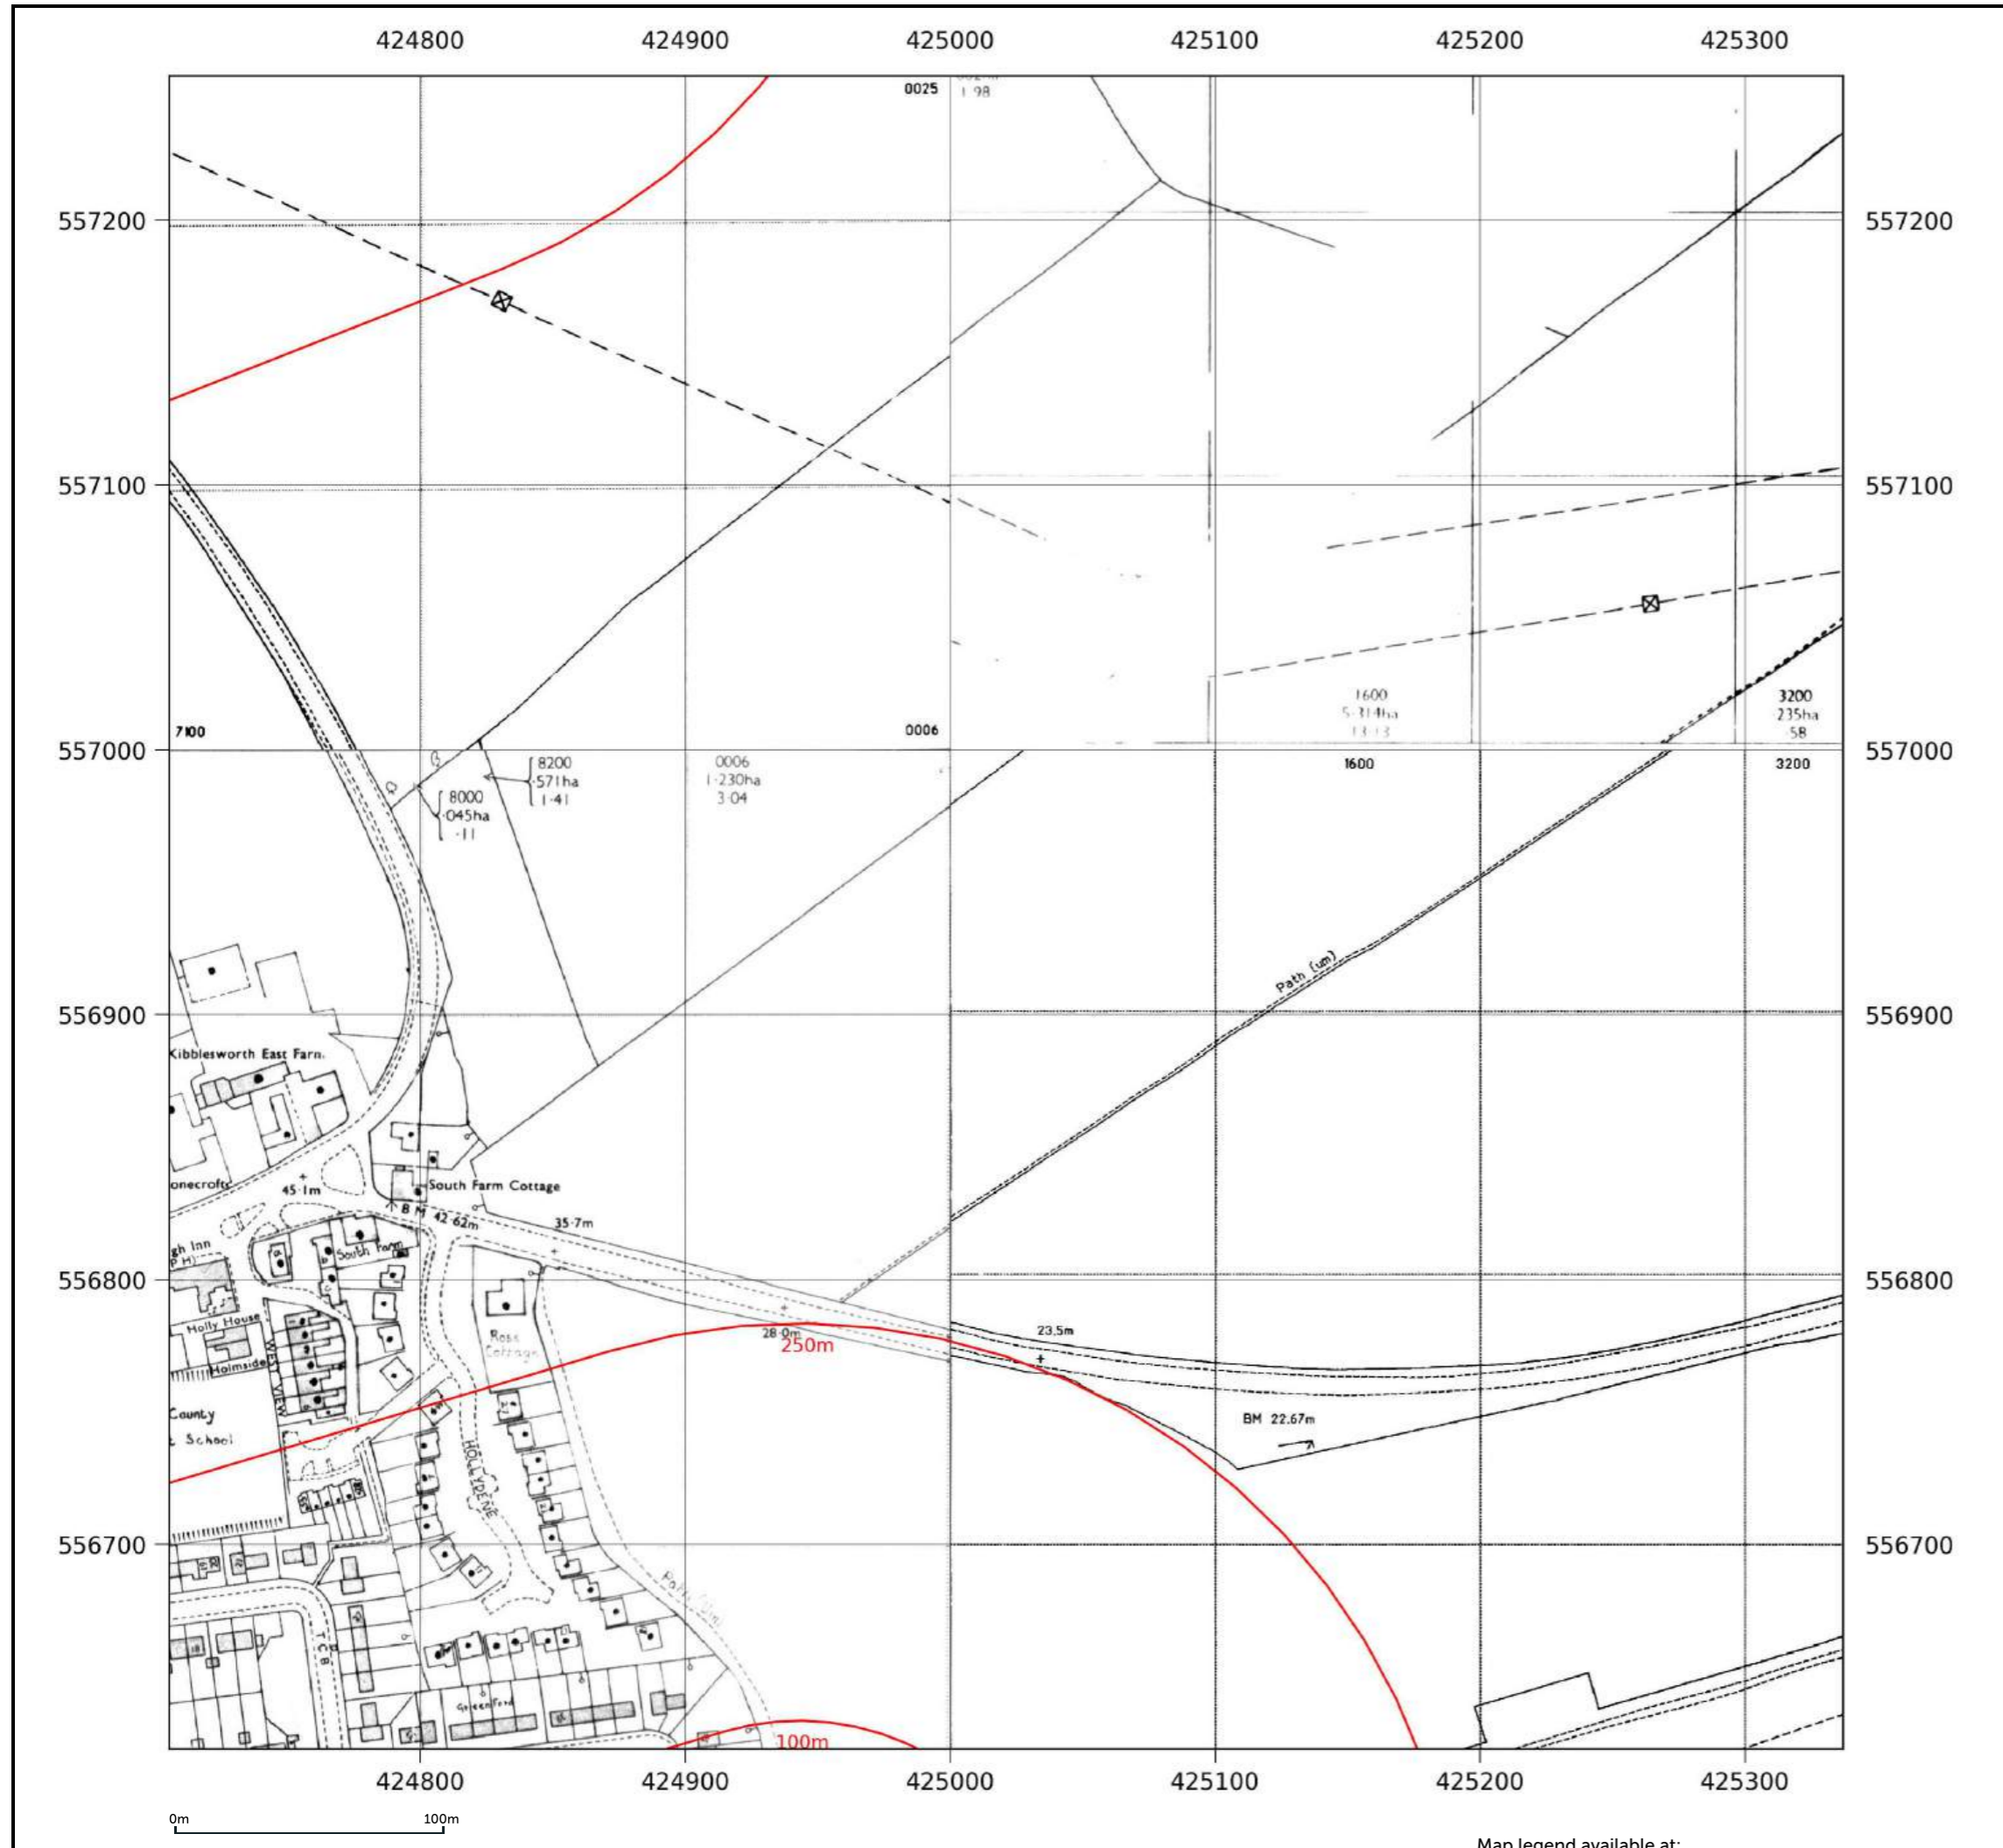

Contact us with any questions at:
info@groundsure.com
01273 257 755