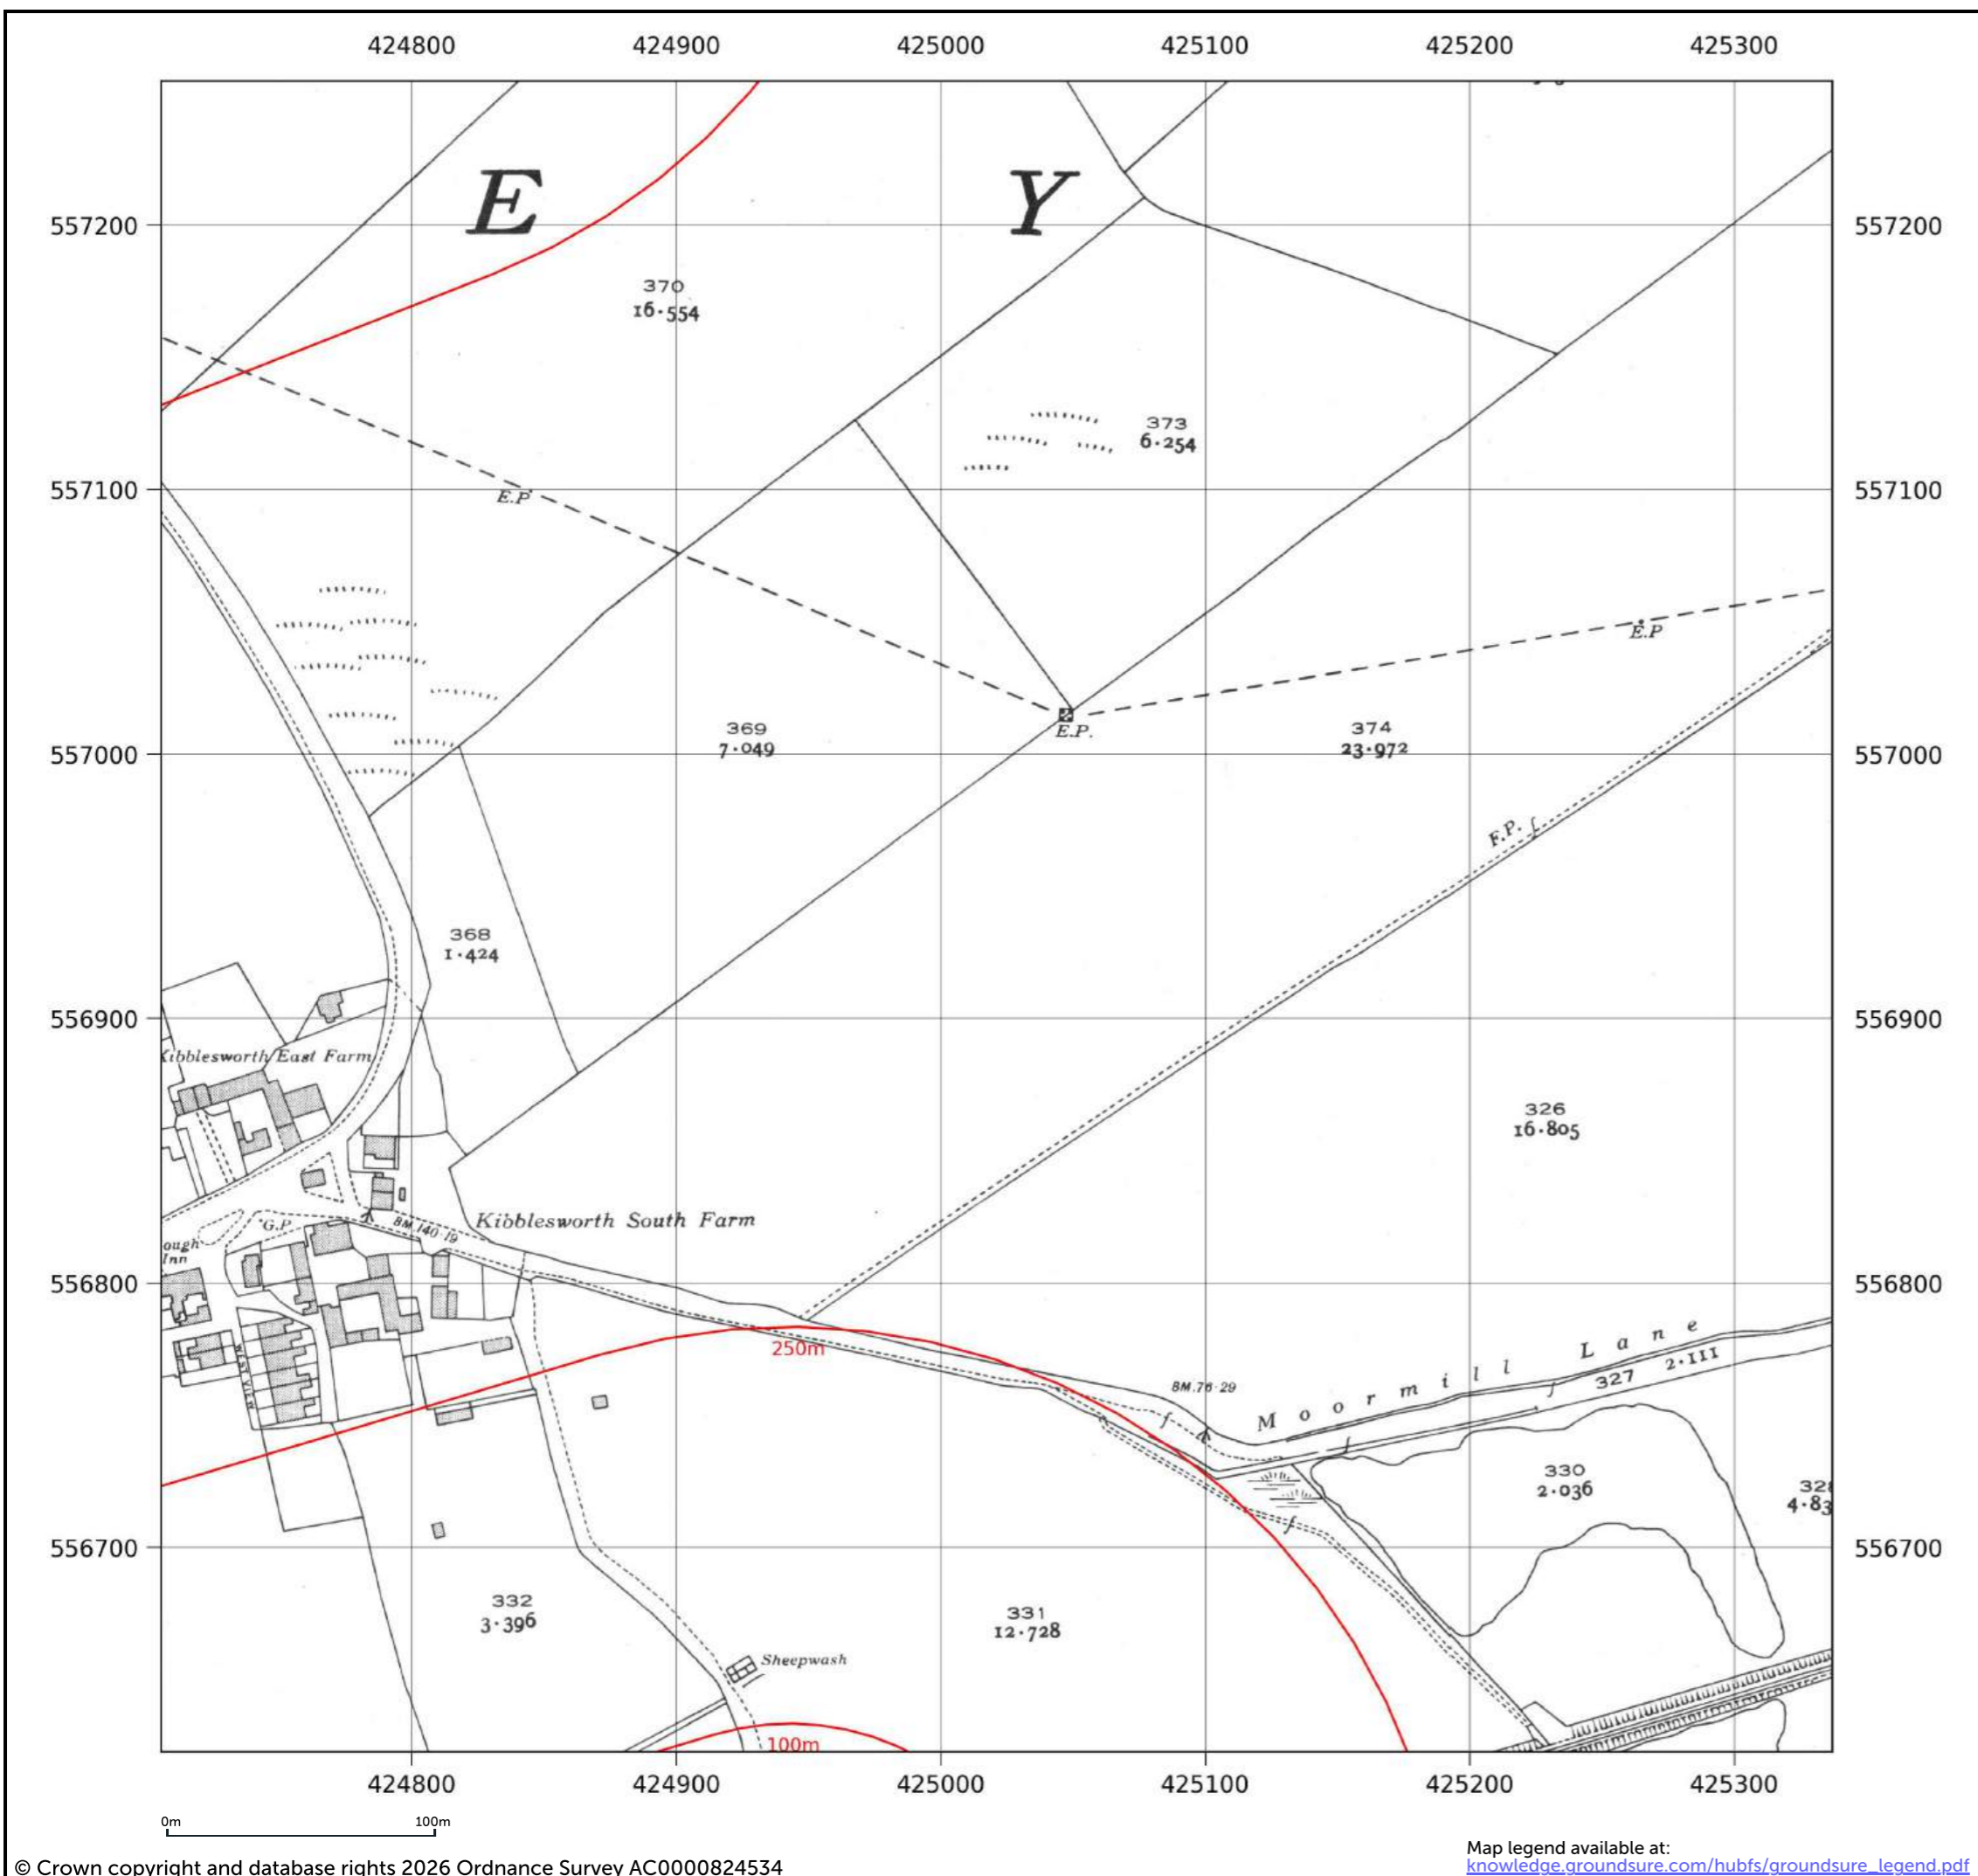

Contact us with any questions at:
info@groundsure.com
01273 257 755