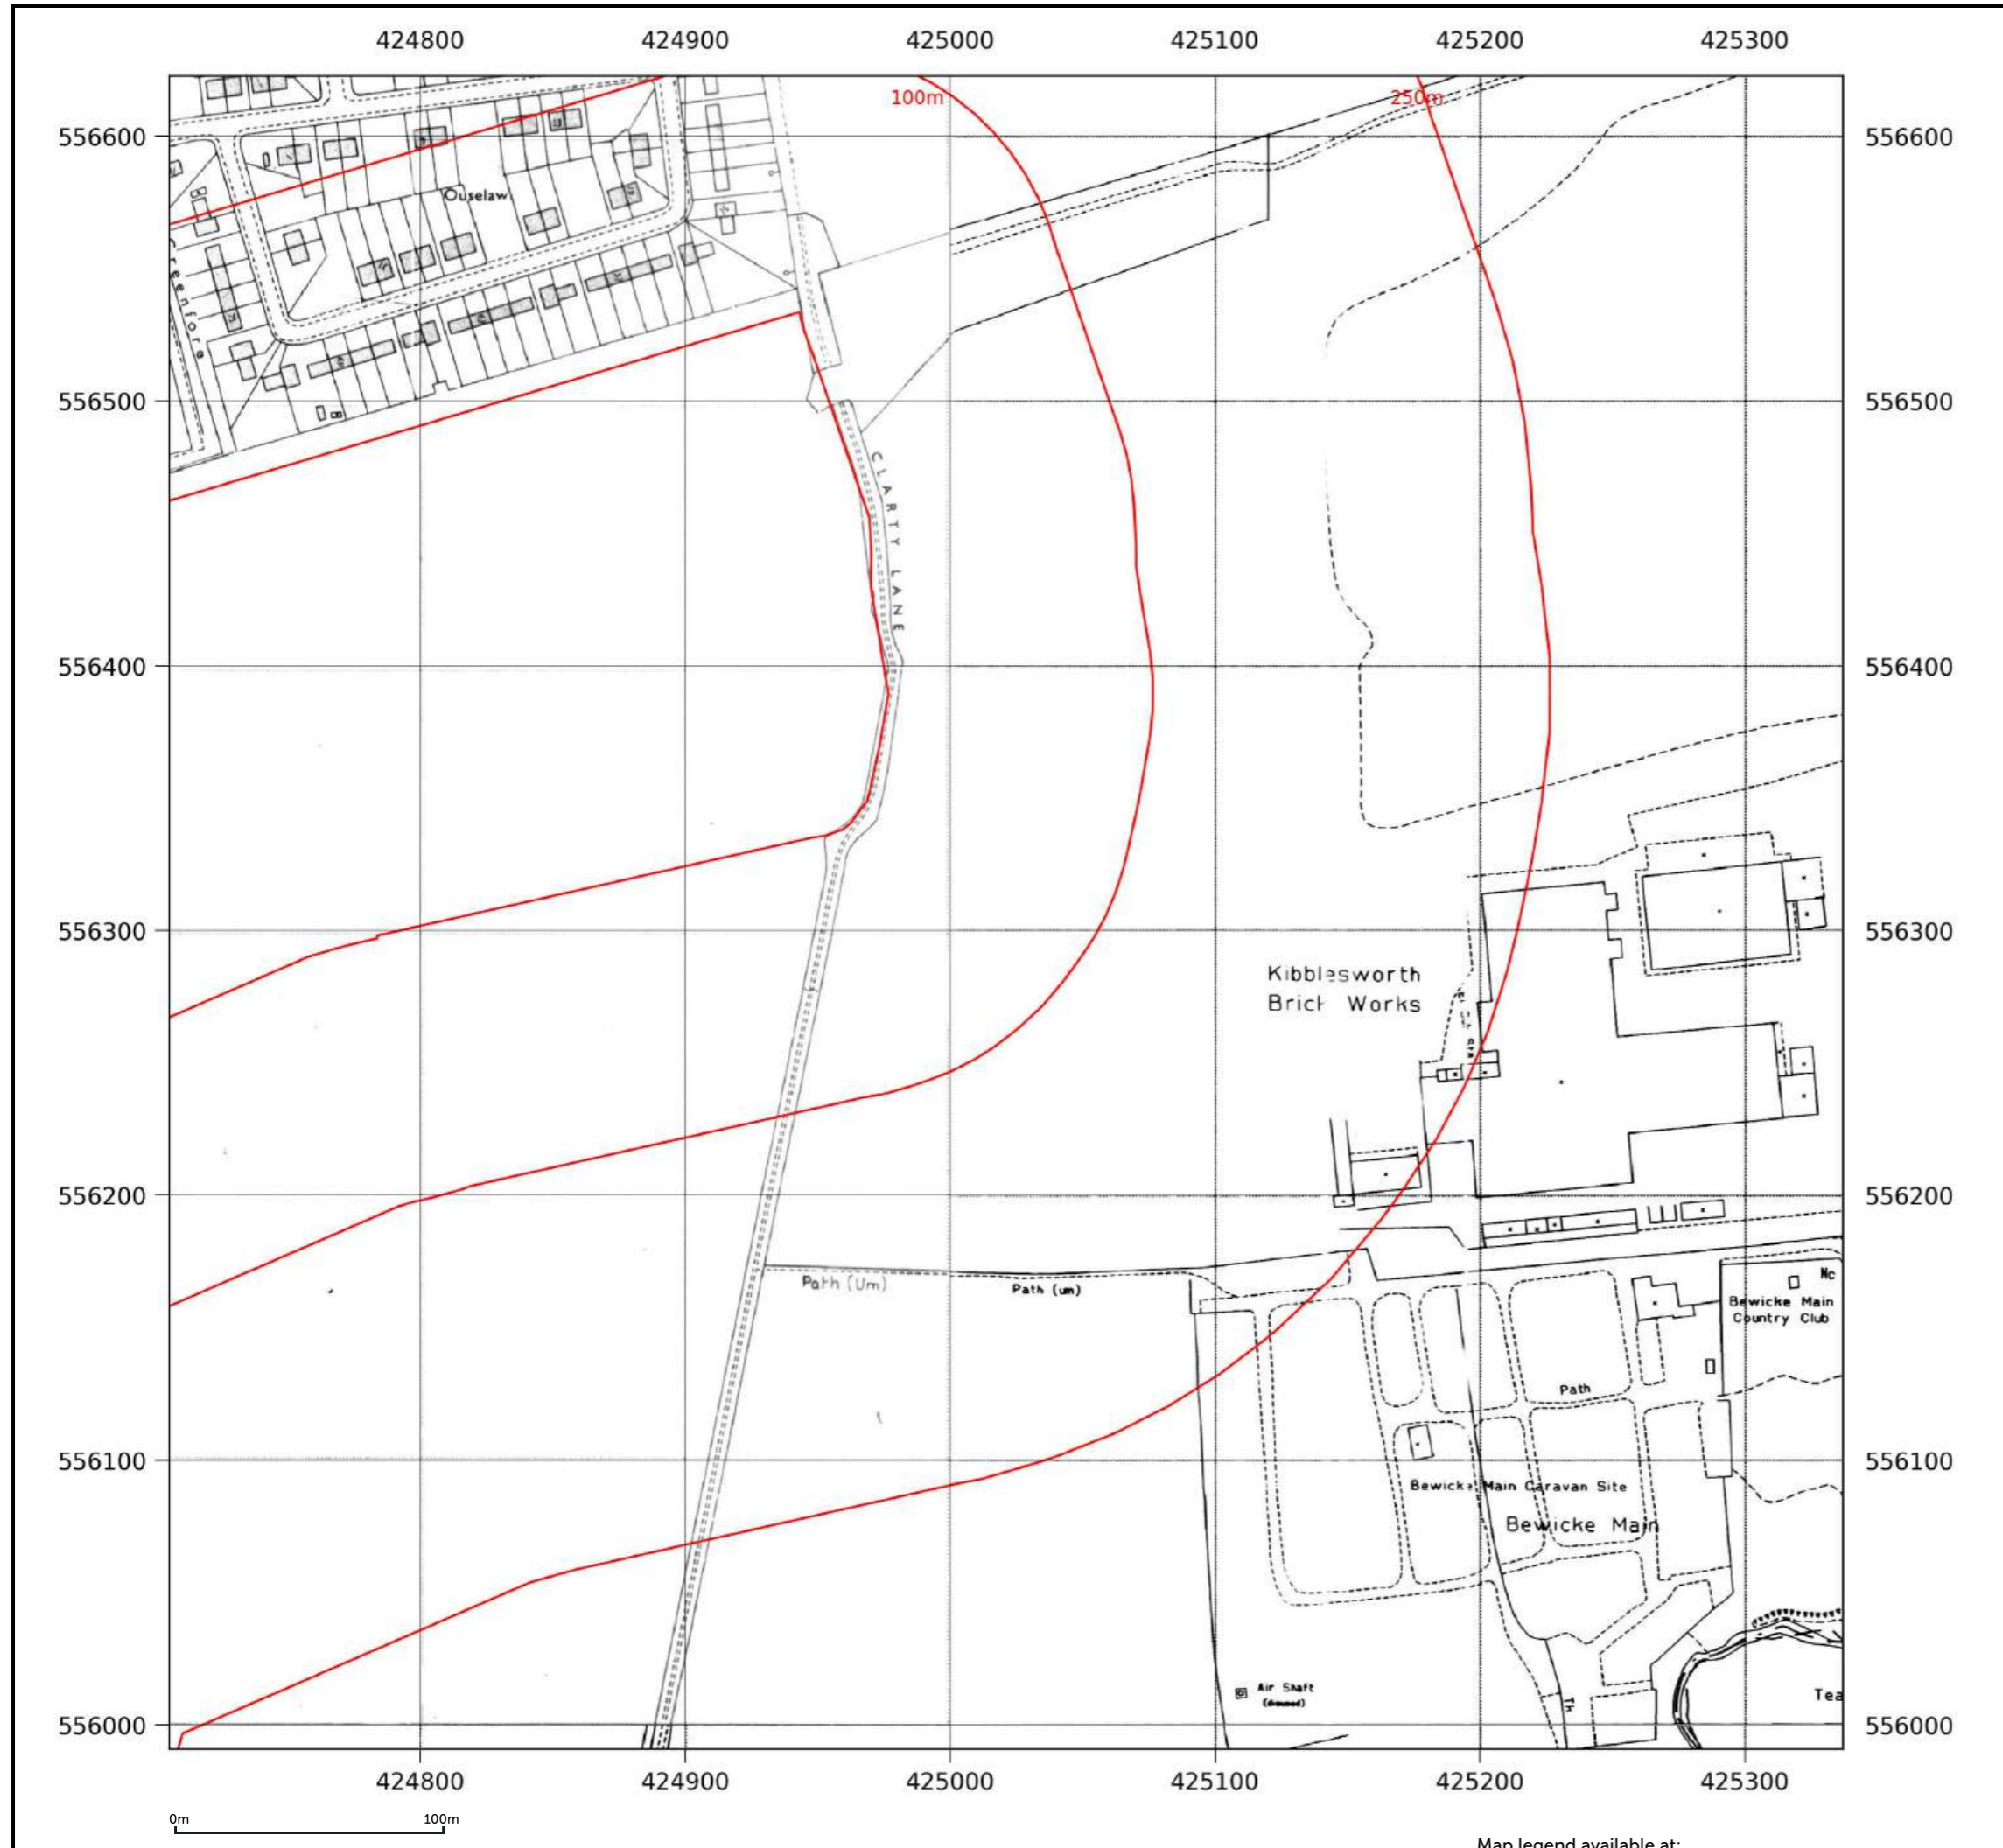

Contact us with any questions at:
info@groundsure.com
01273 257 755