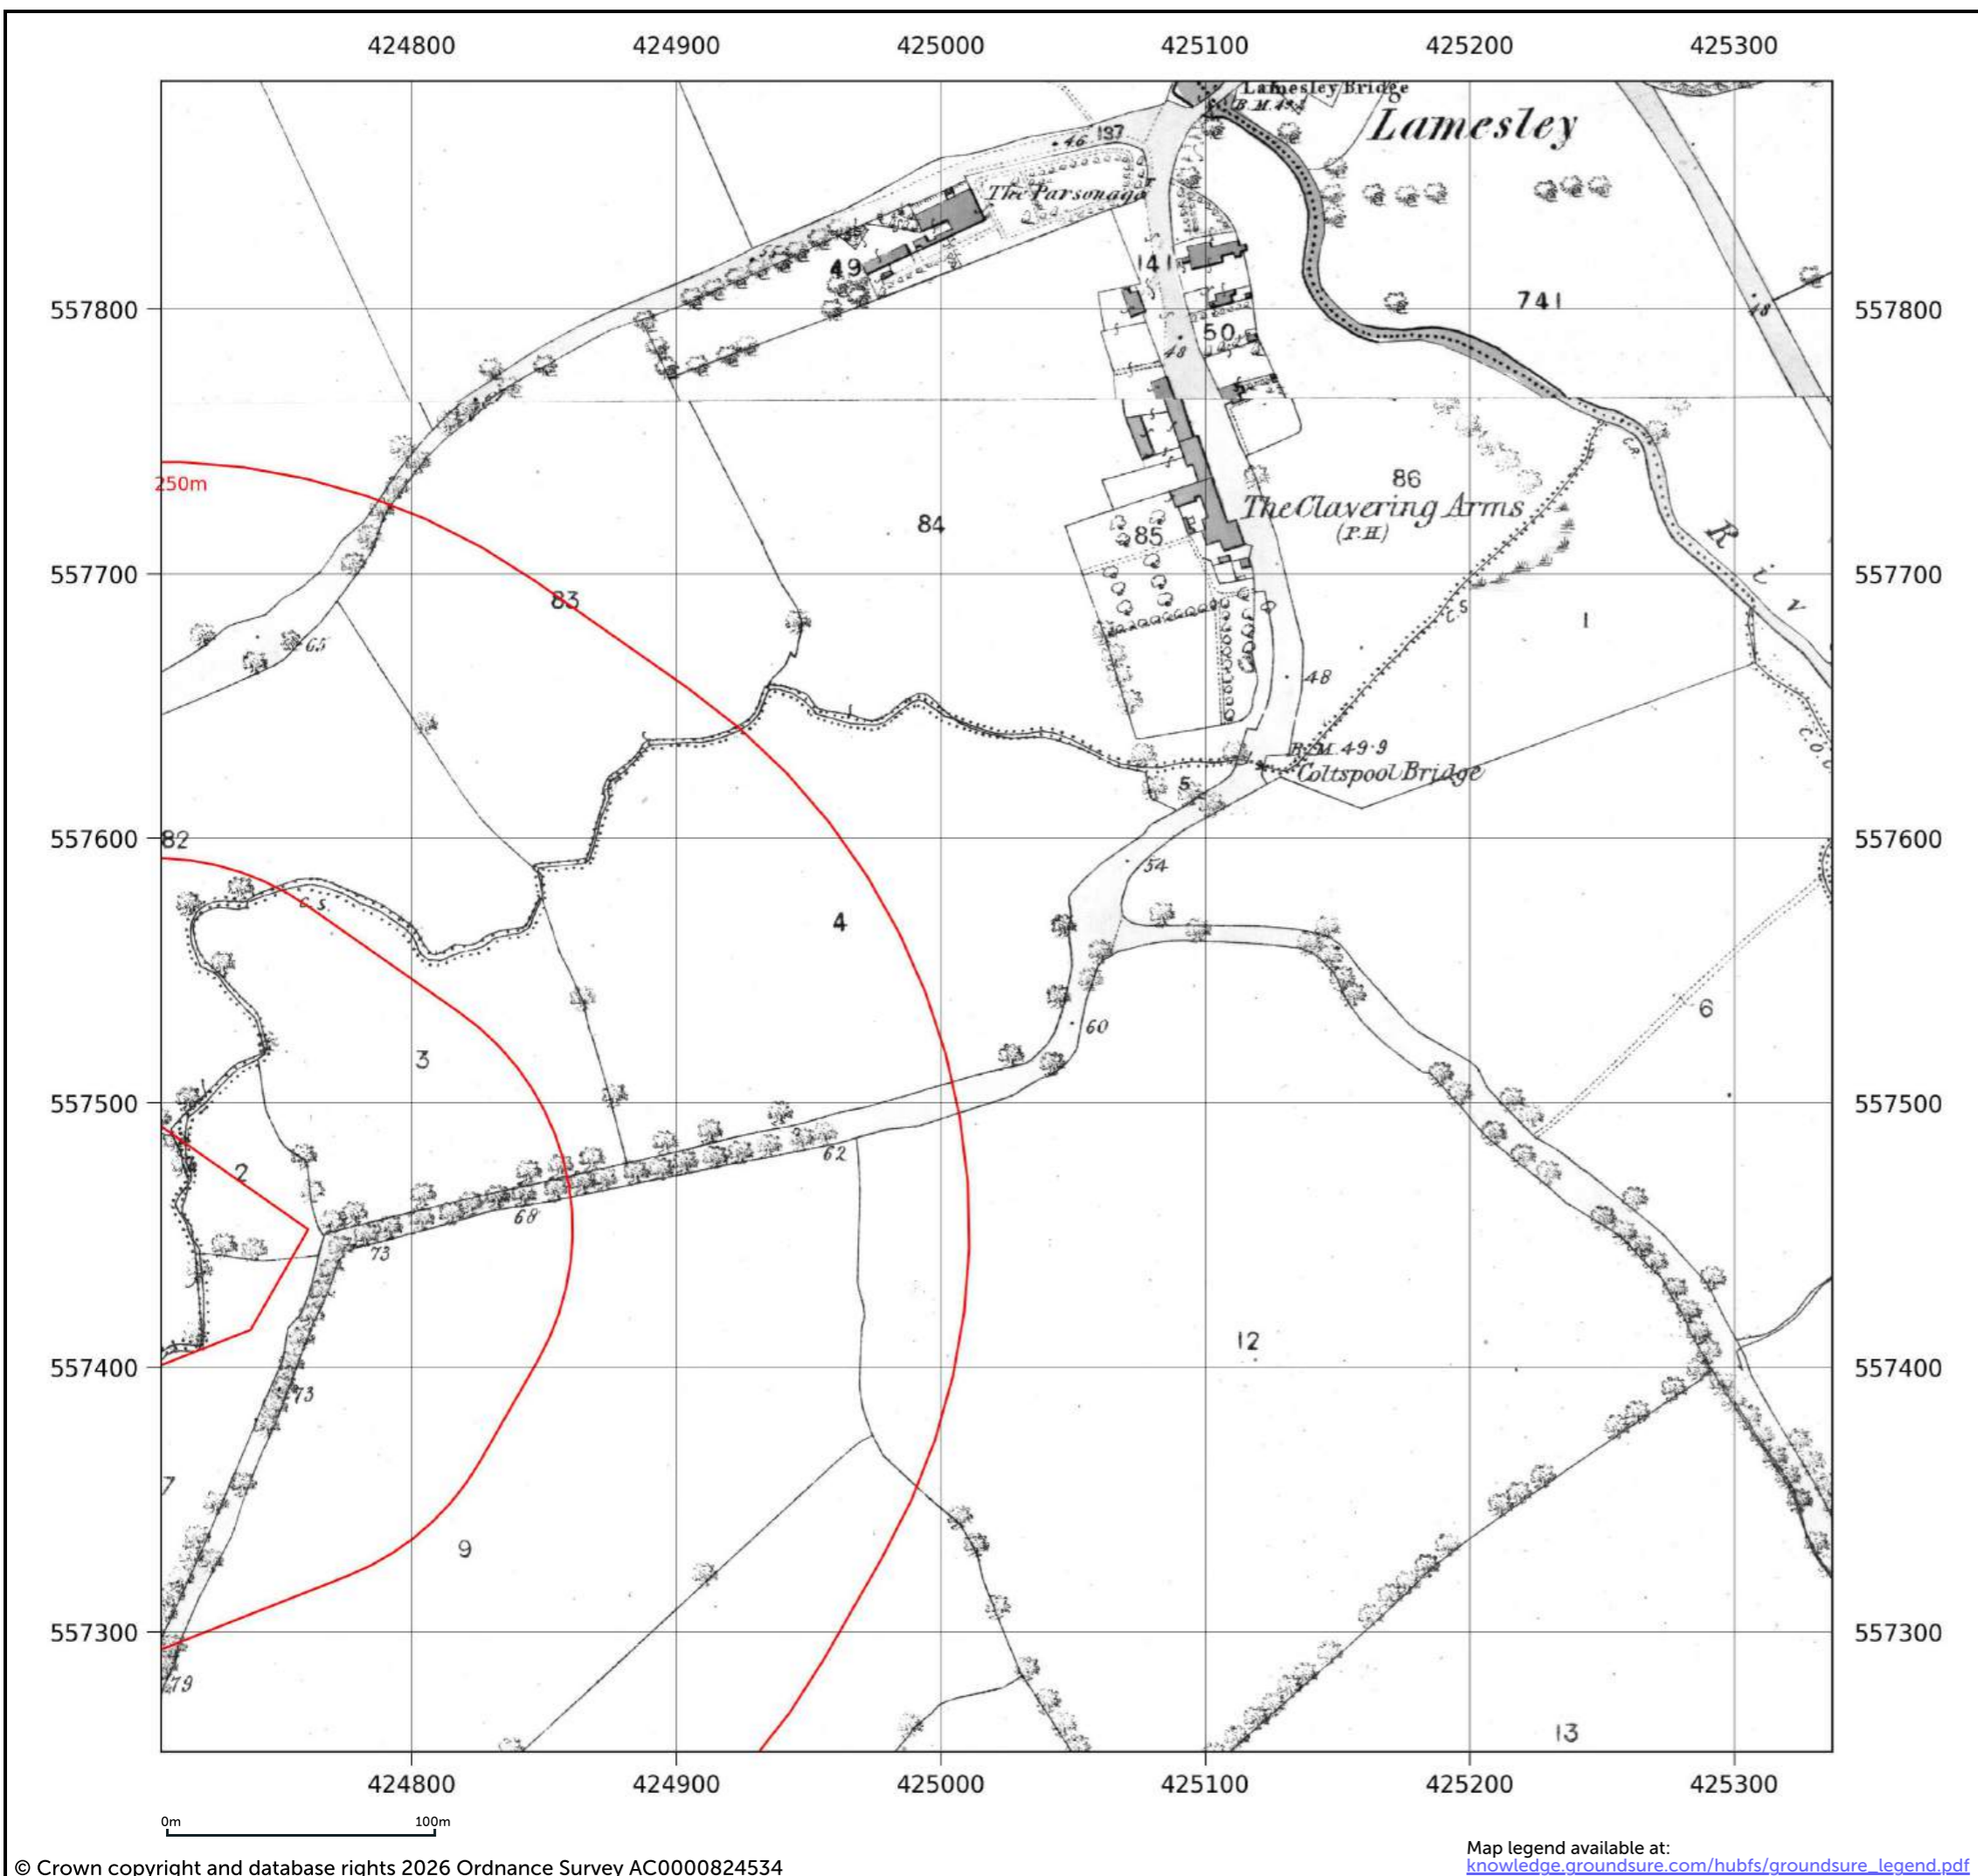

Contact us with any questions at:
info@groundsure.com
01273 257 755