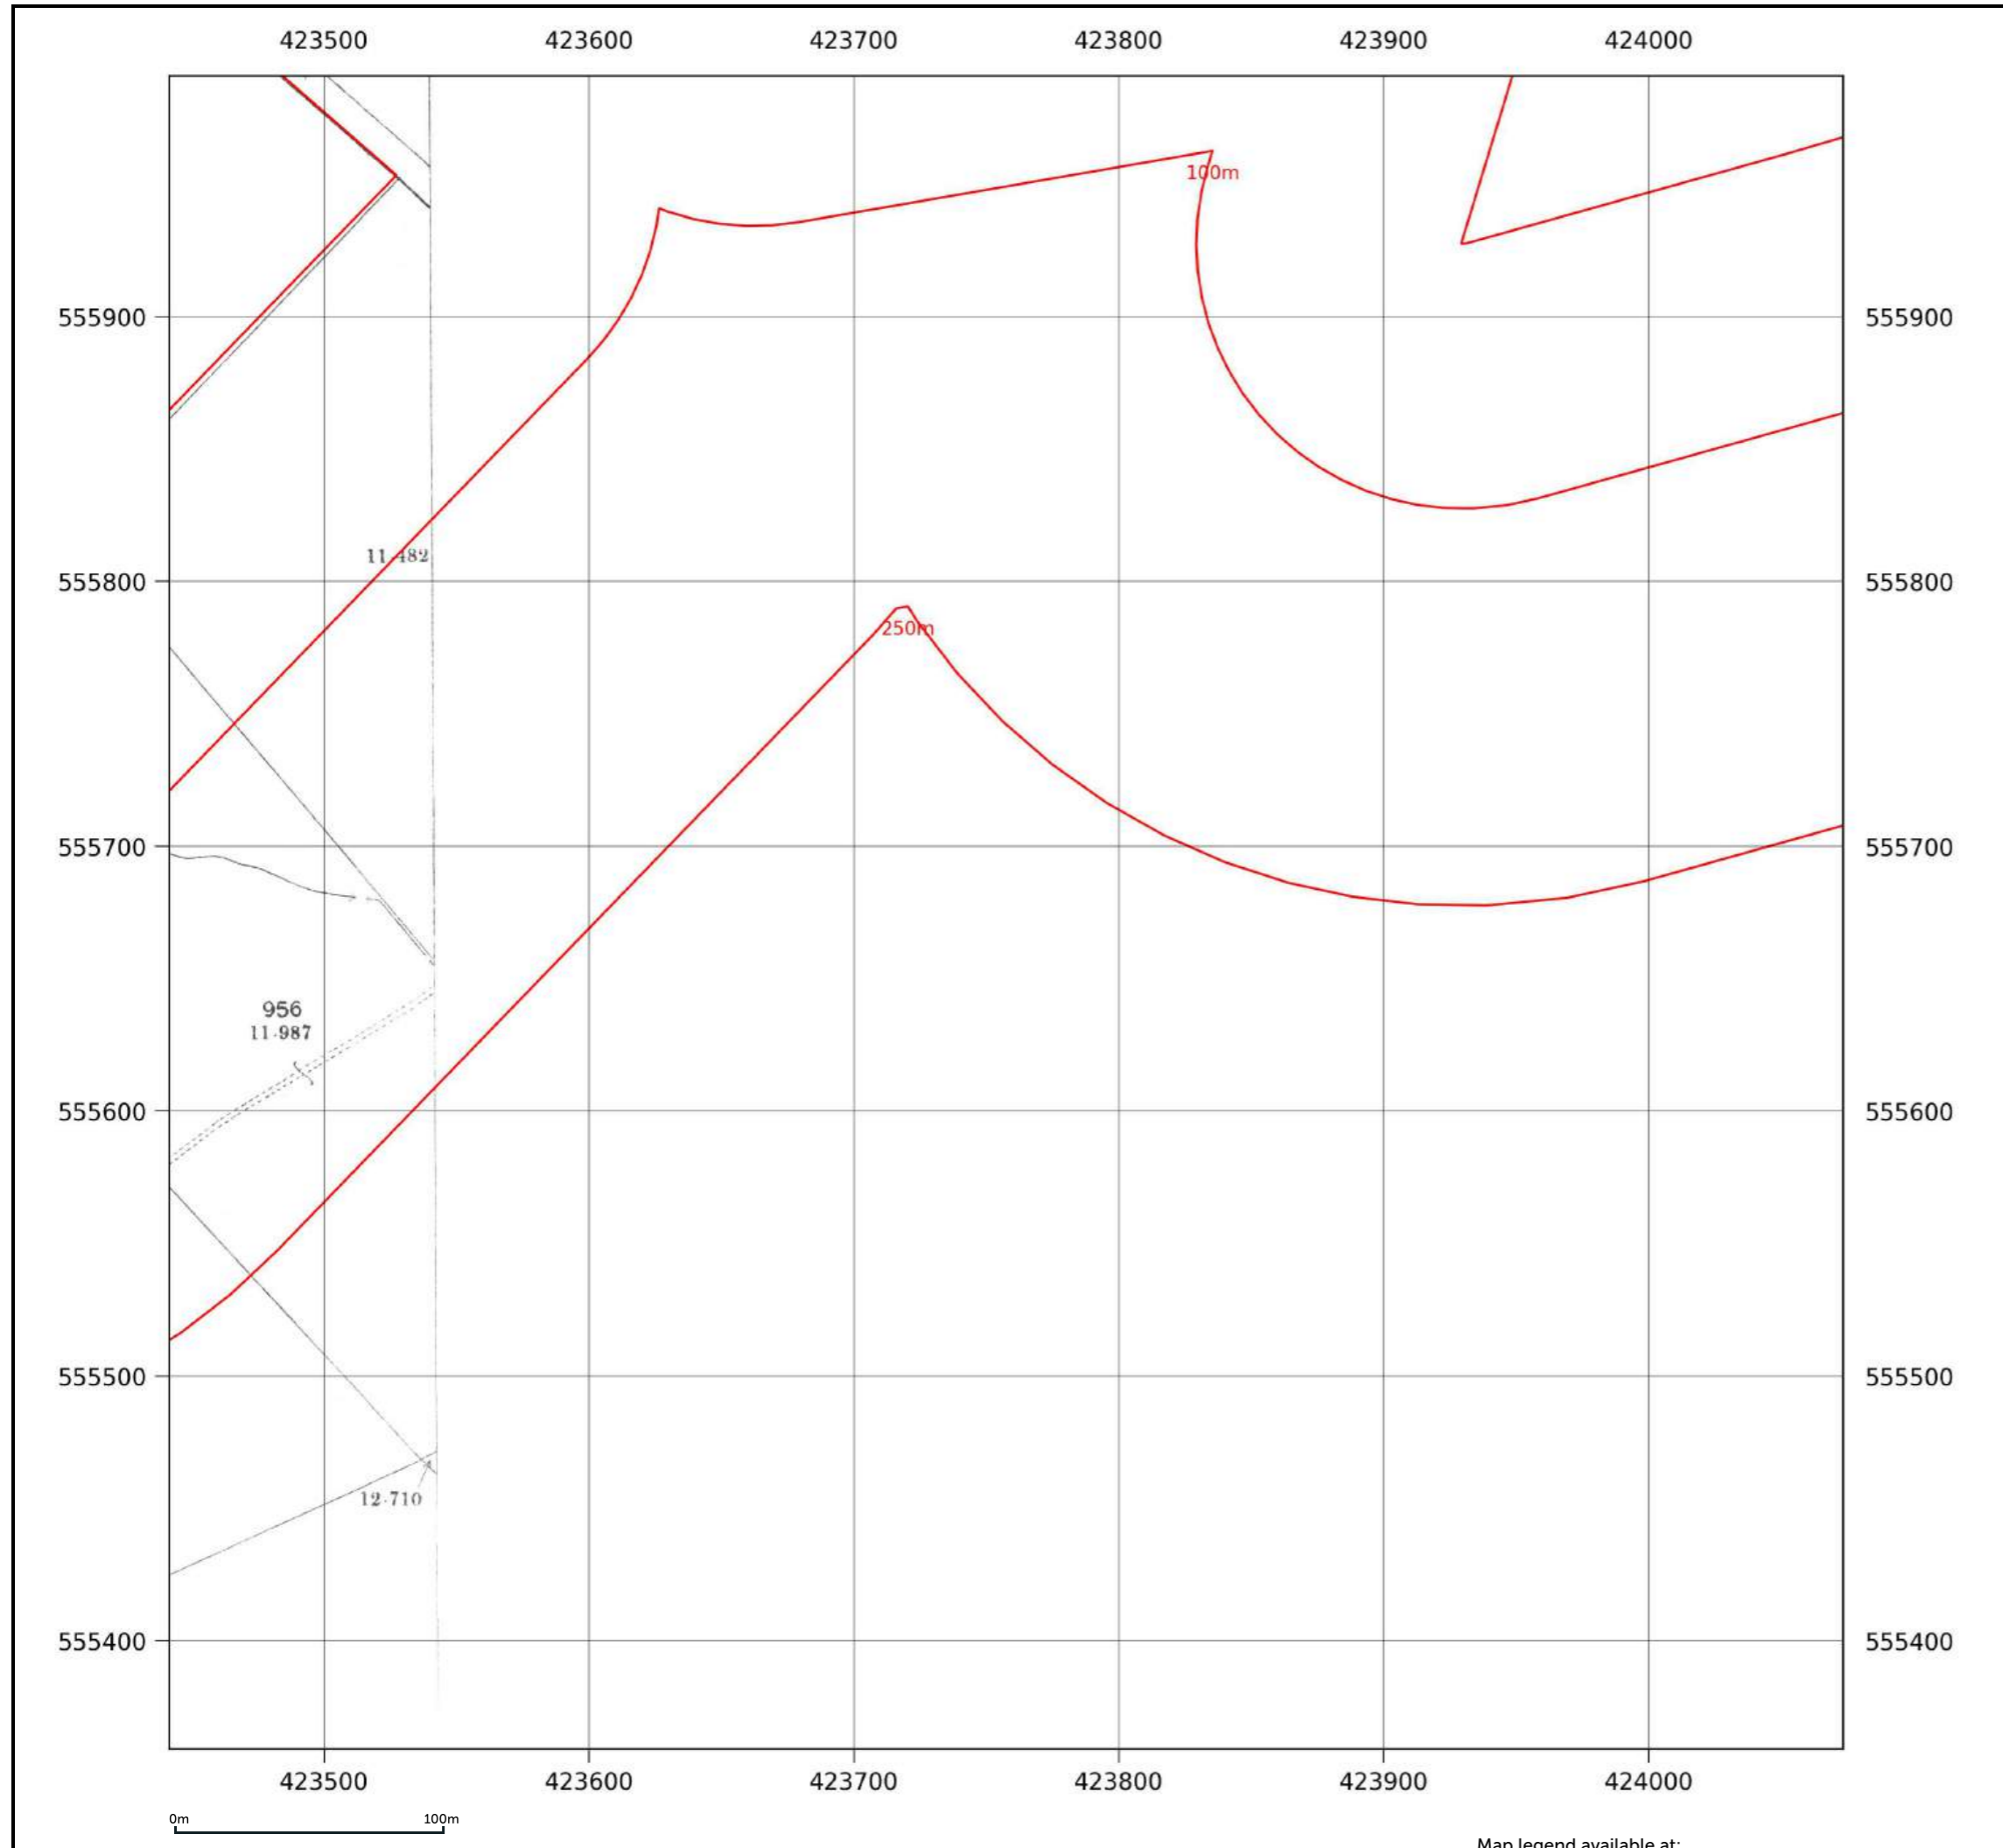

Contact us with any questions at:
info@groundsure.com
01273 257 755