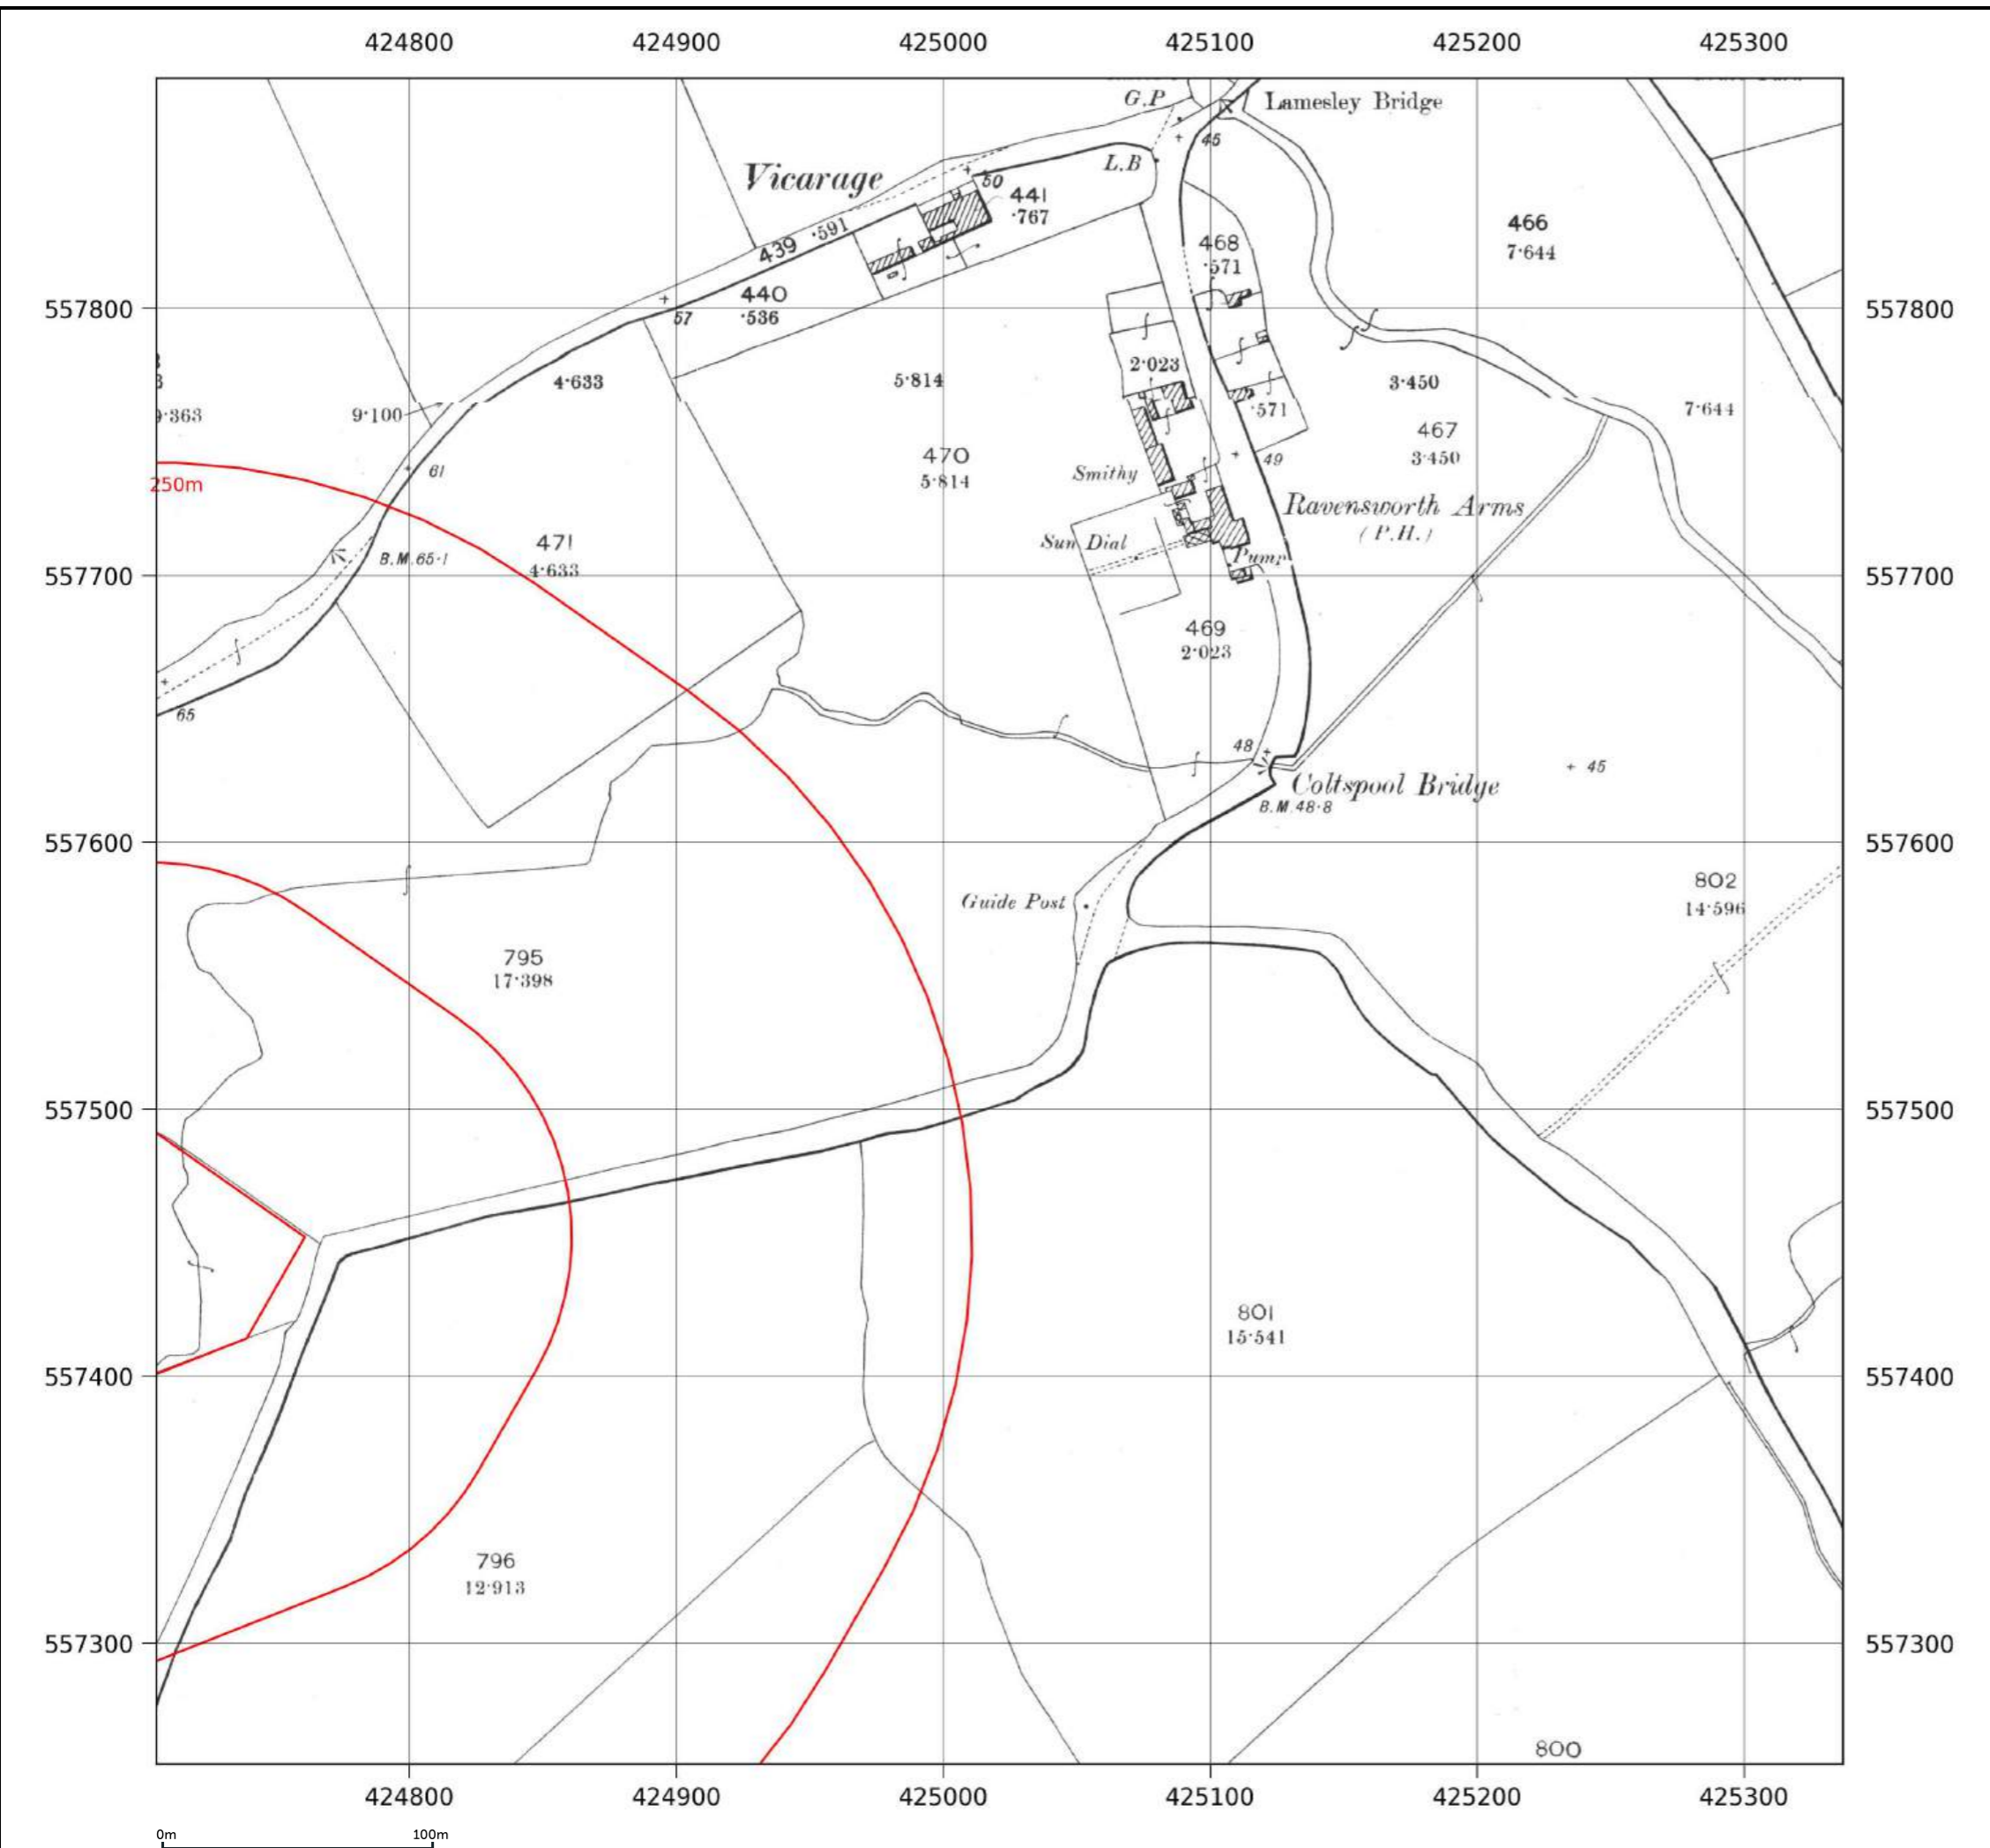

Map name: County Series
Map date: 1855
Scale: 1:2,500
Printed at: 1:2,500

Date: 1855	
Surveyed: 1855	
Revised: 1855	
Date: 1855	
Surveyed: 1855	
Revised: 1855	

Contact us with any questions at:
info@groundsure.com
 01273 257 755