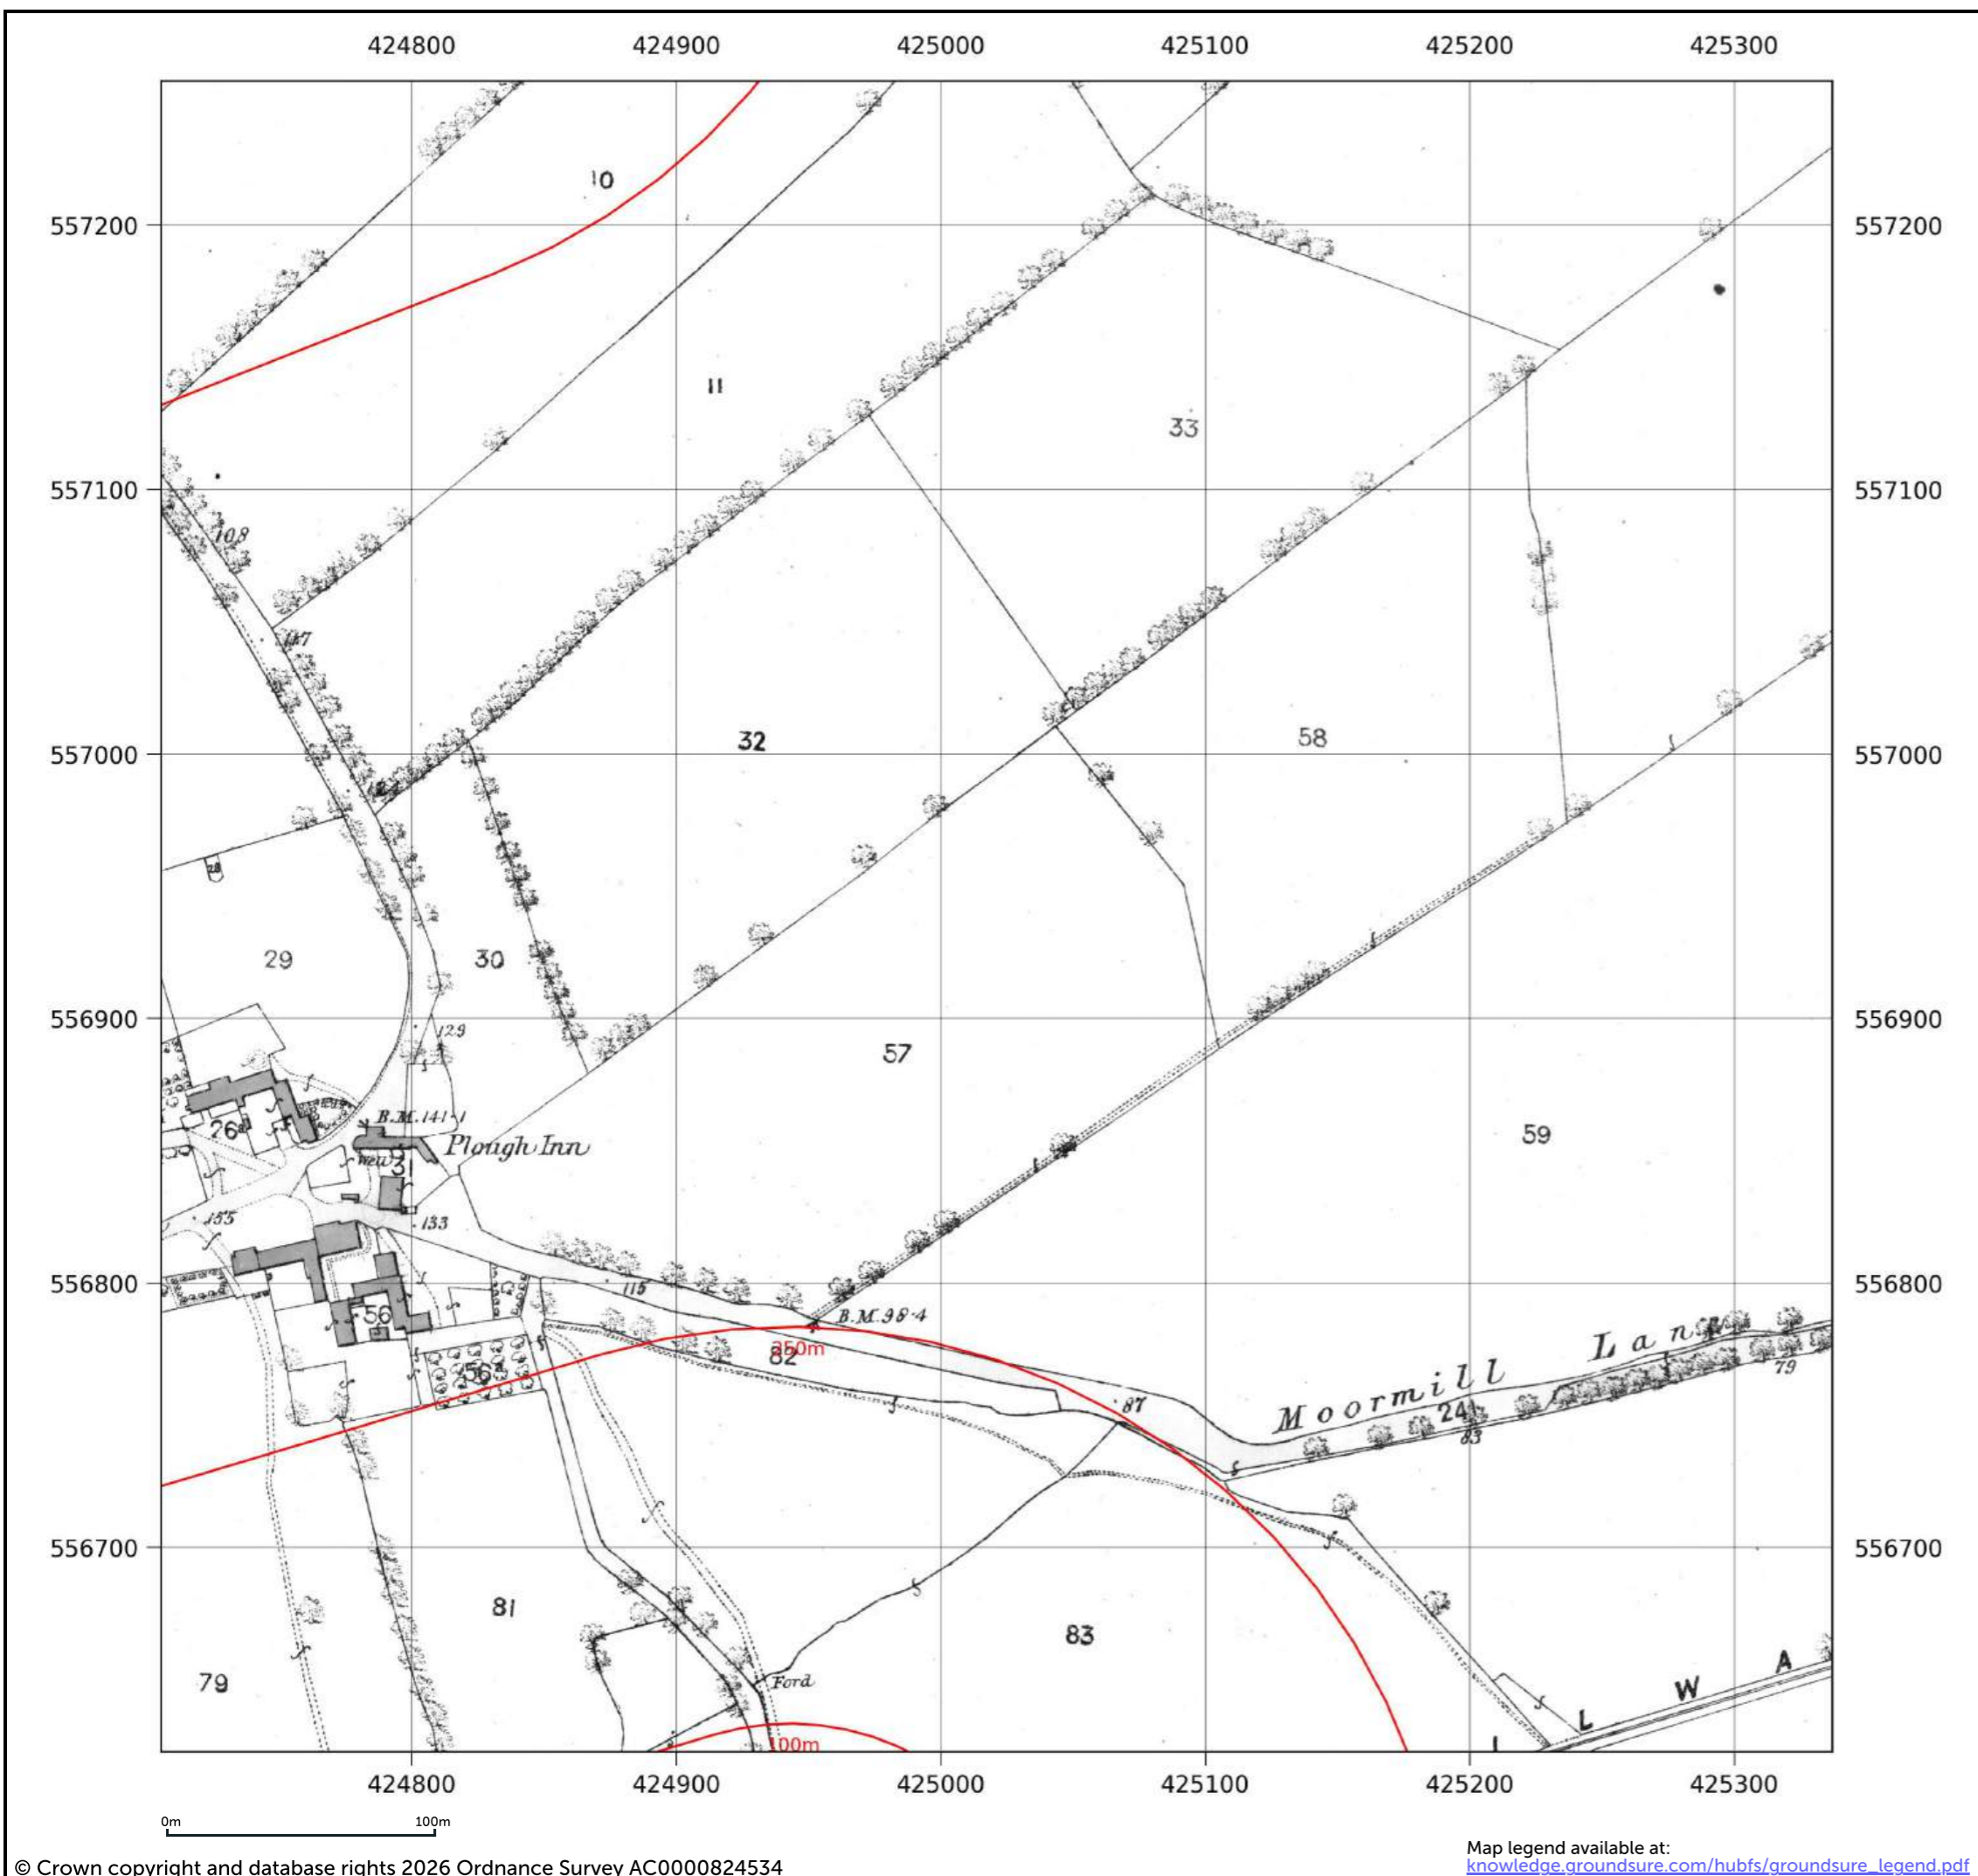

Contact us with any questions at:
info@groundsure.com
01273 257 755