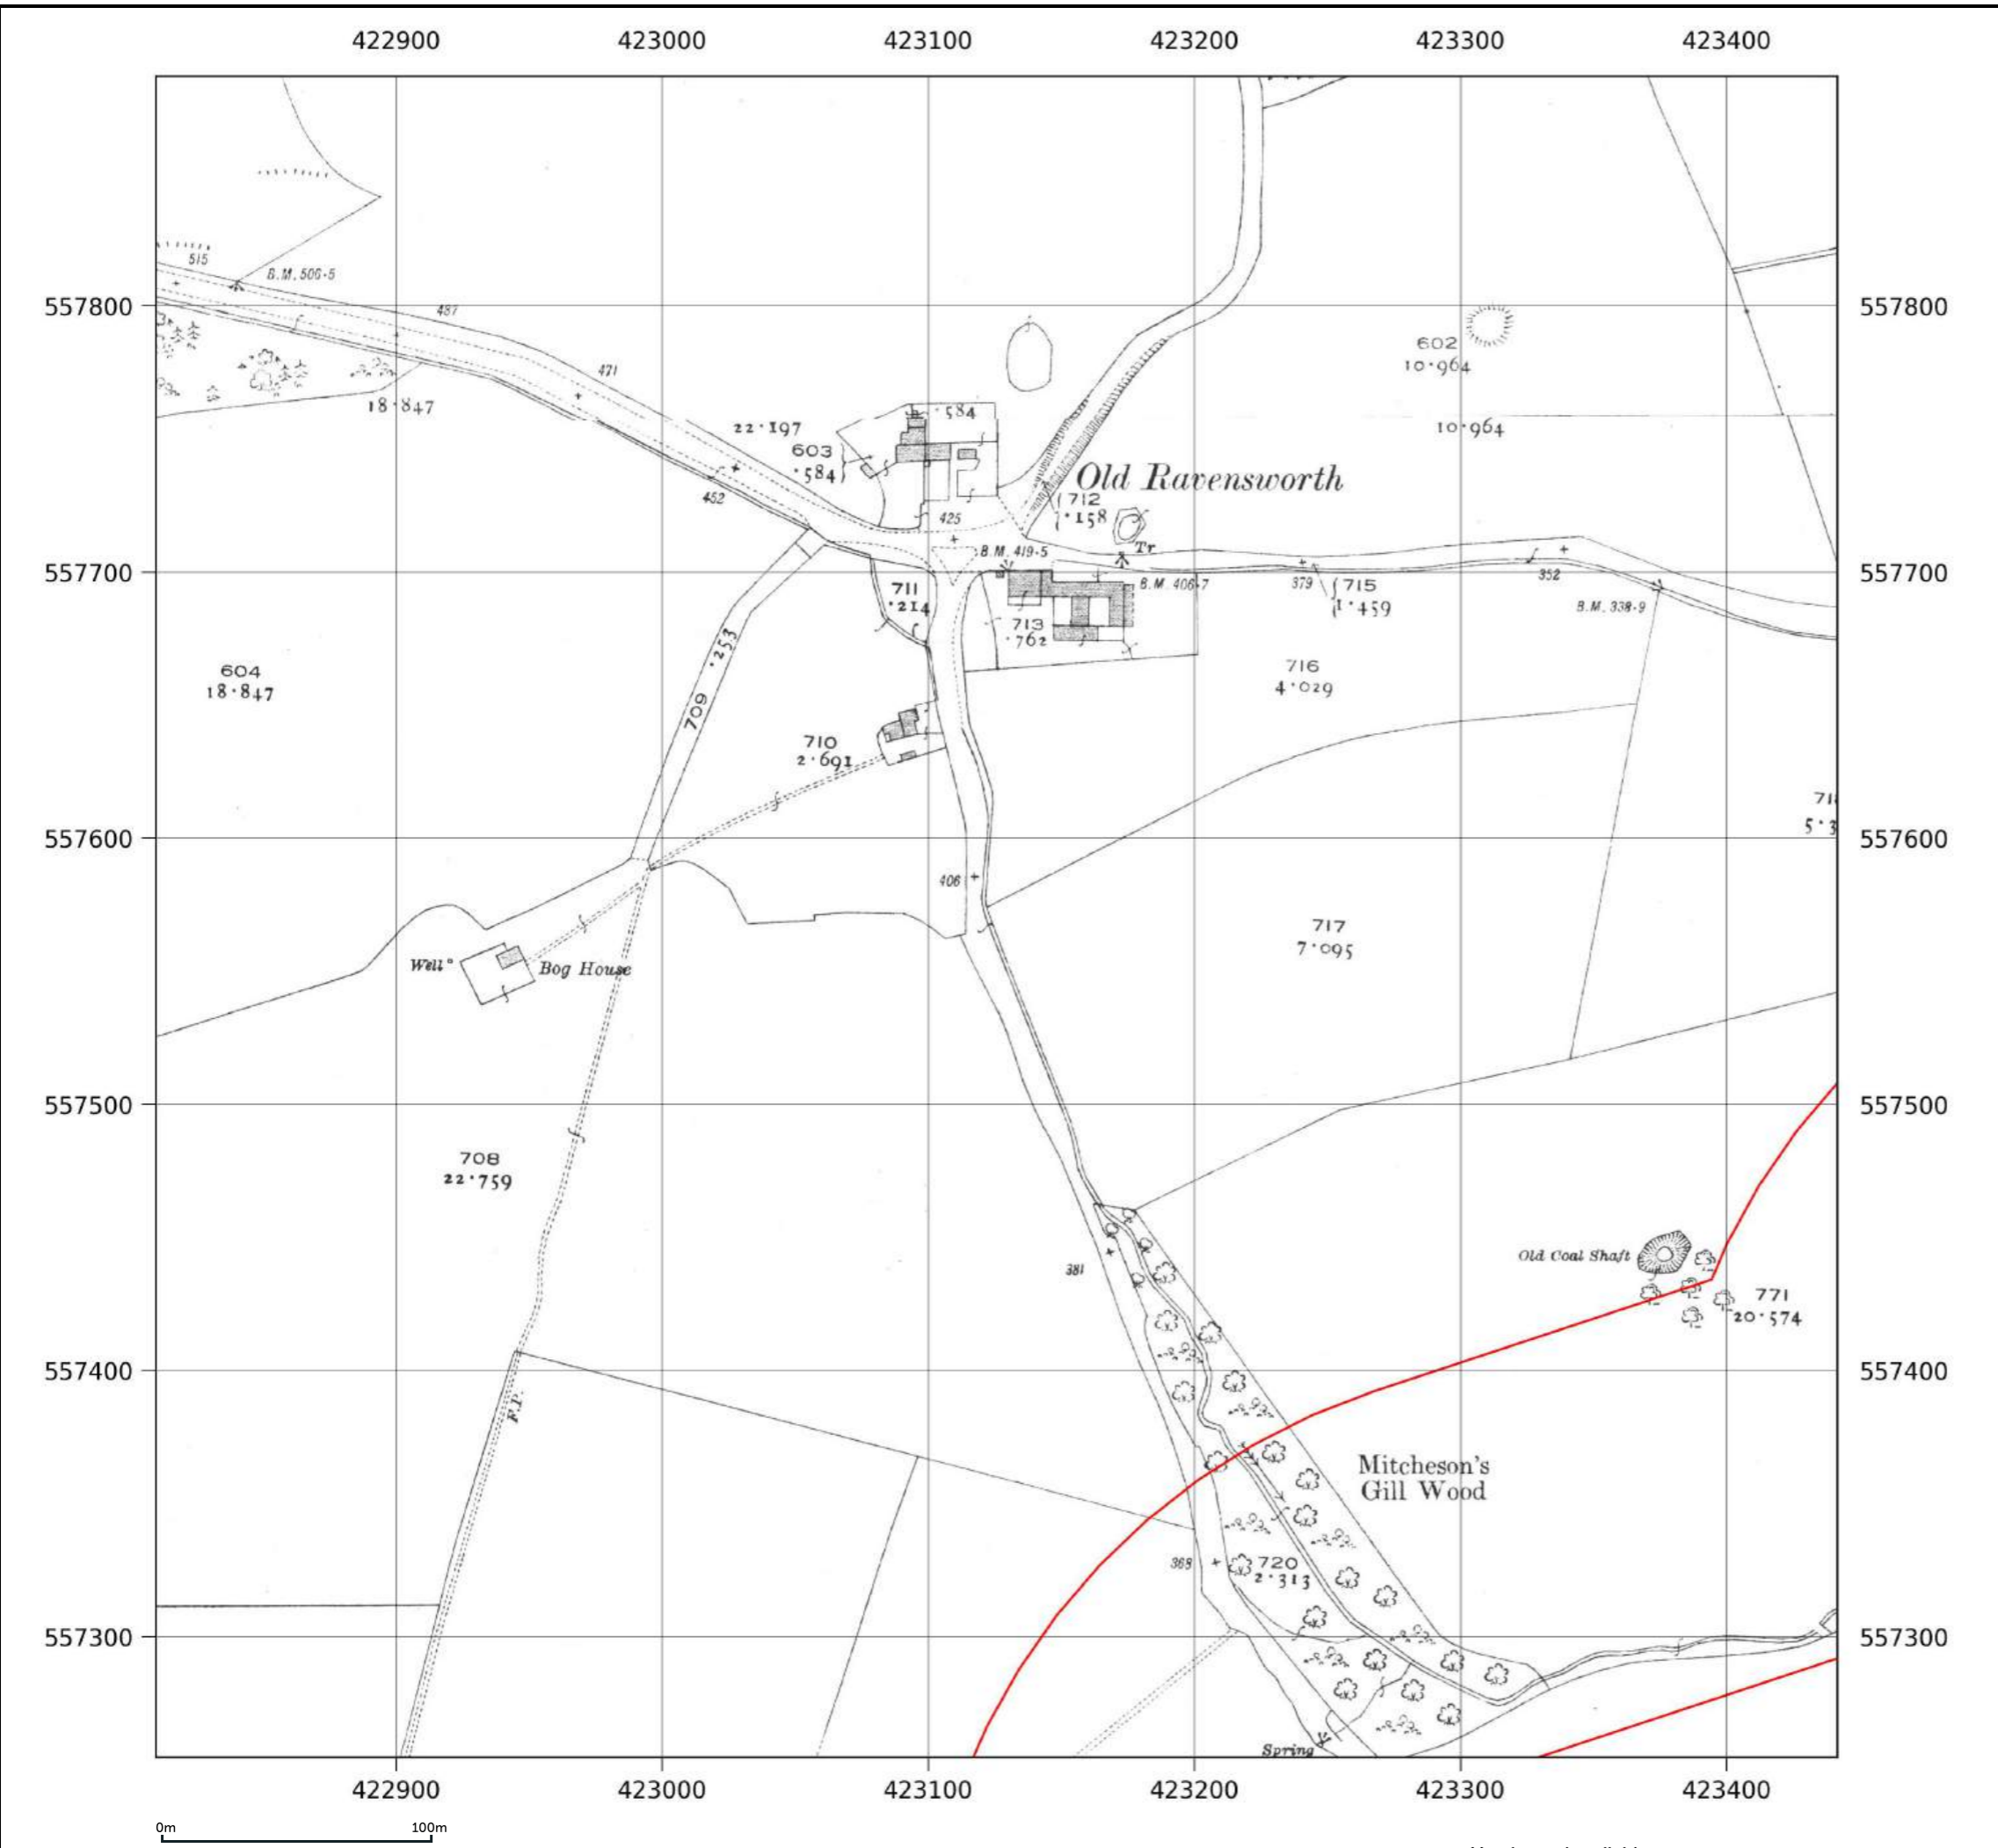

Map legend available at:
knowledge.groundsure.com/hubfs/groundsure_legend.pdf