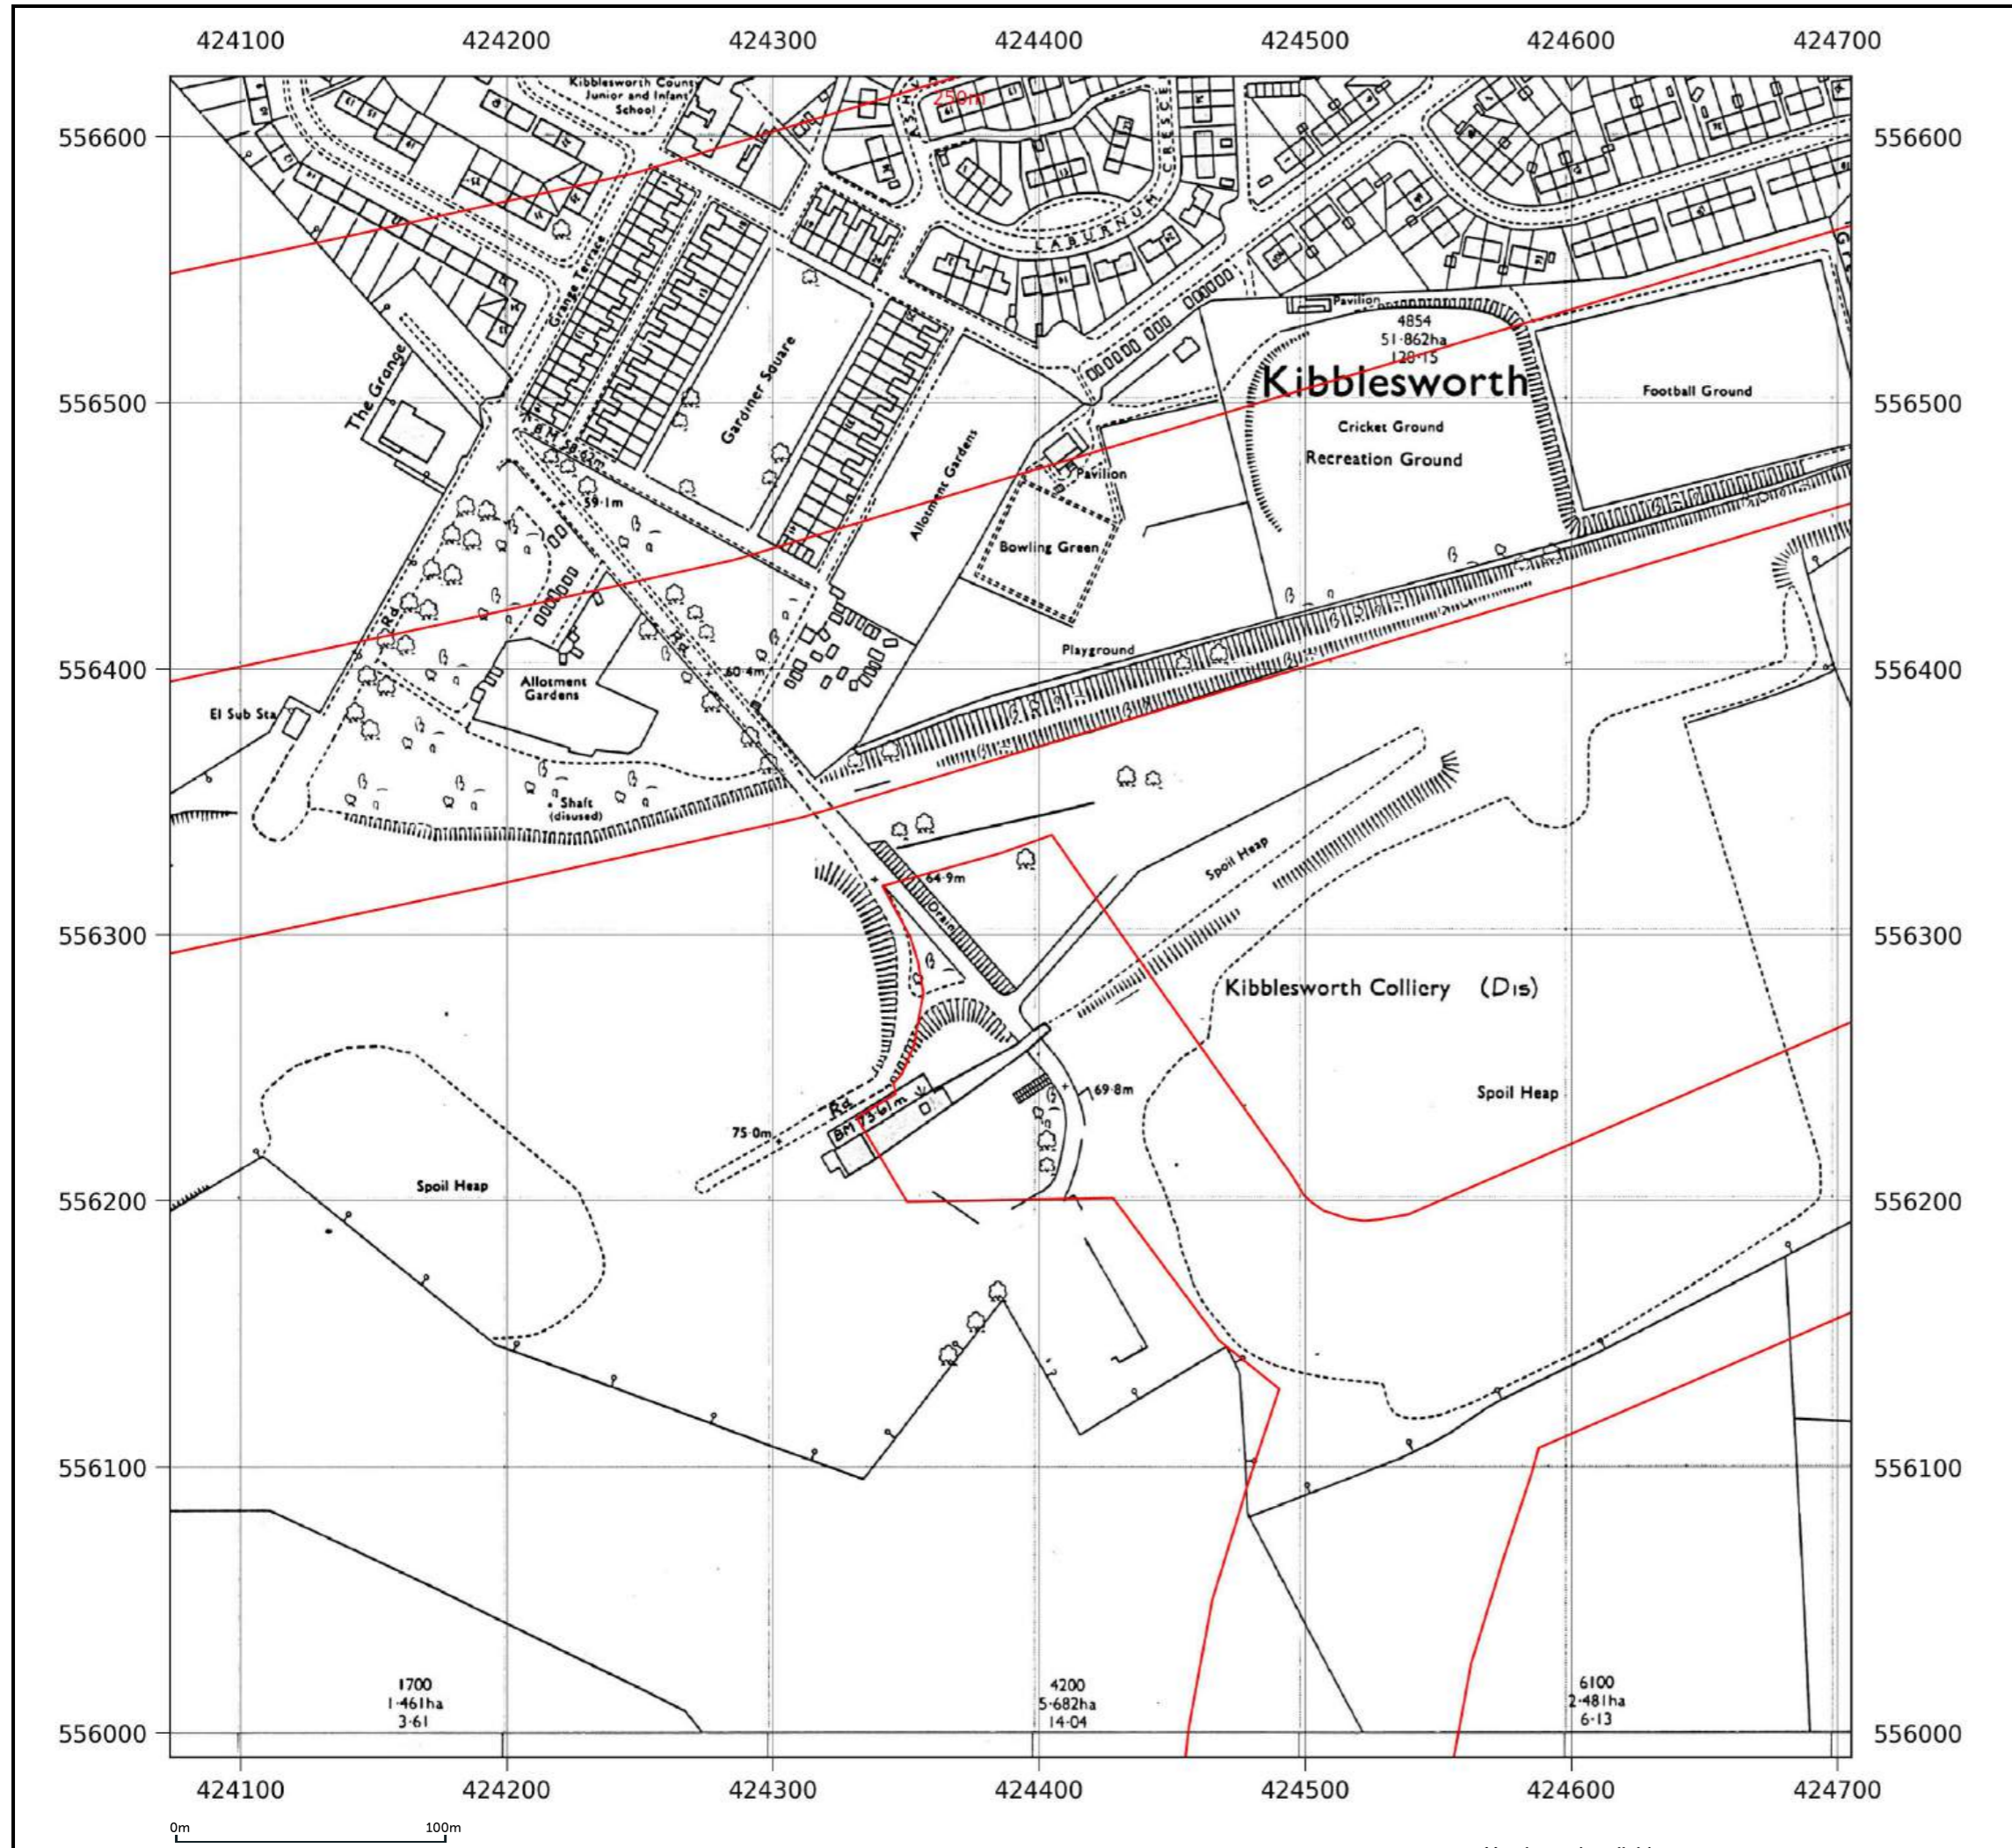

Contact us with any questions at:
info@groundsure.com
01273 257 755