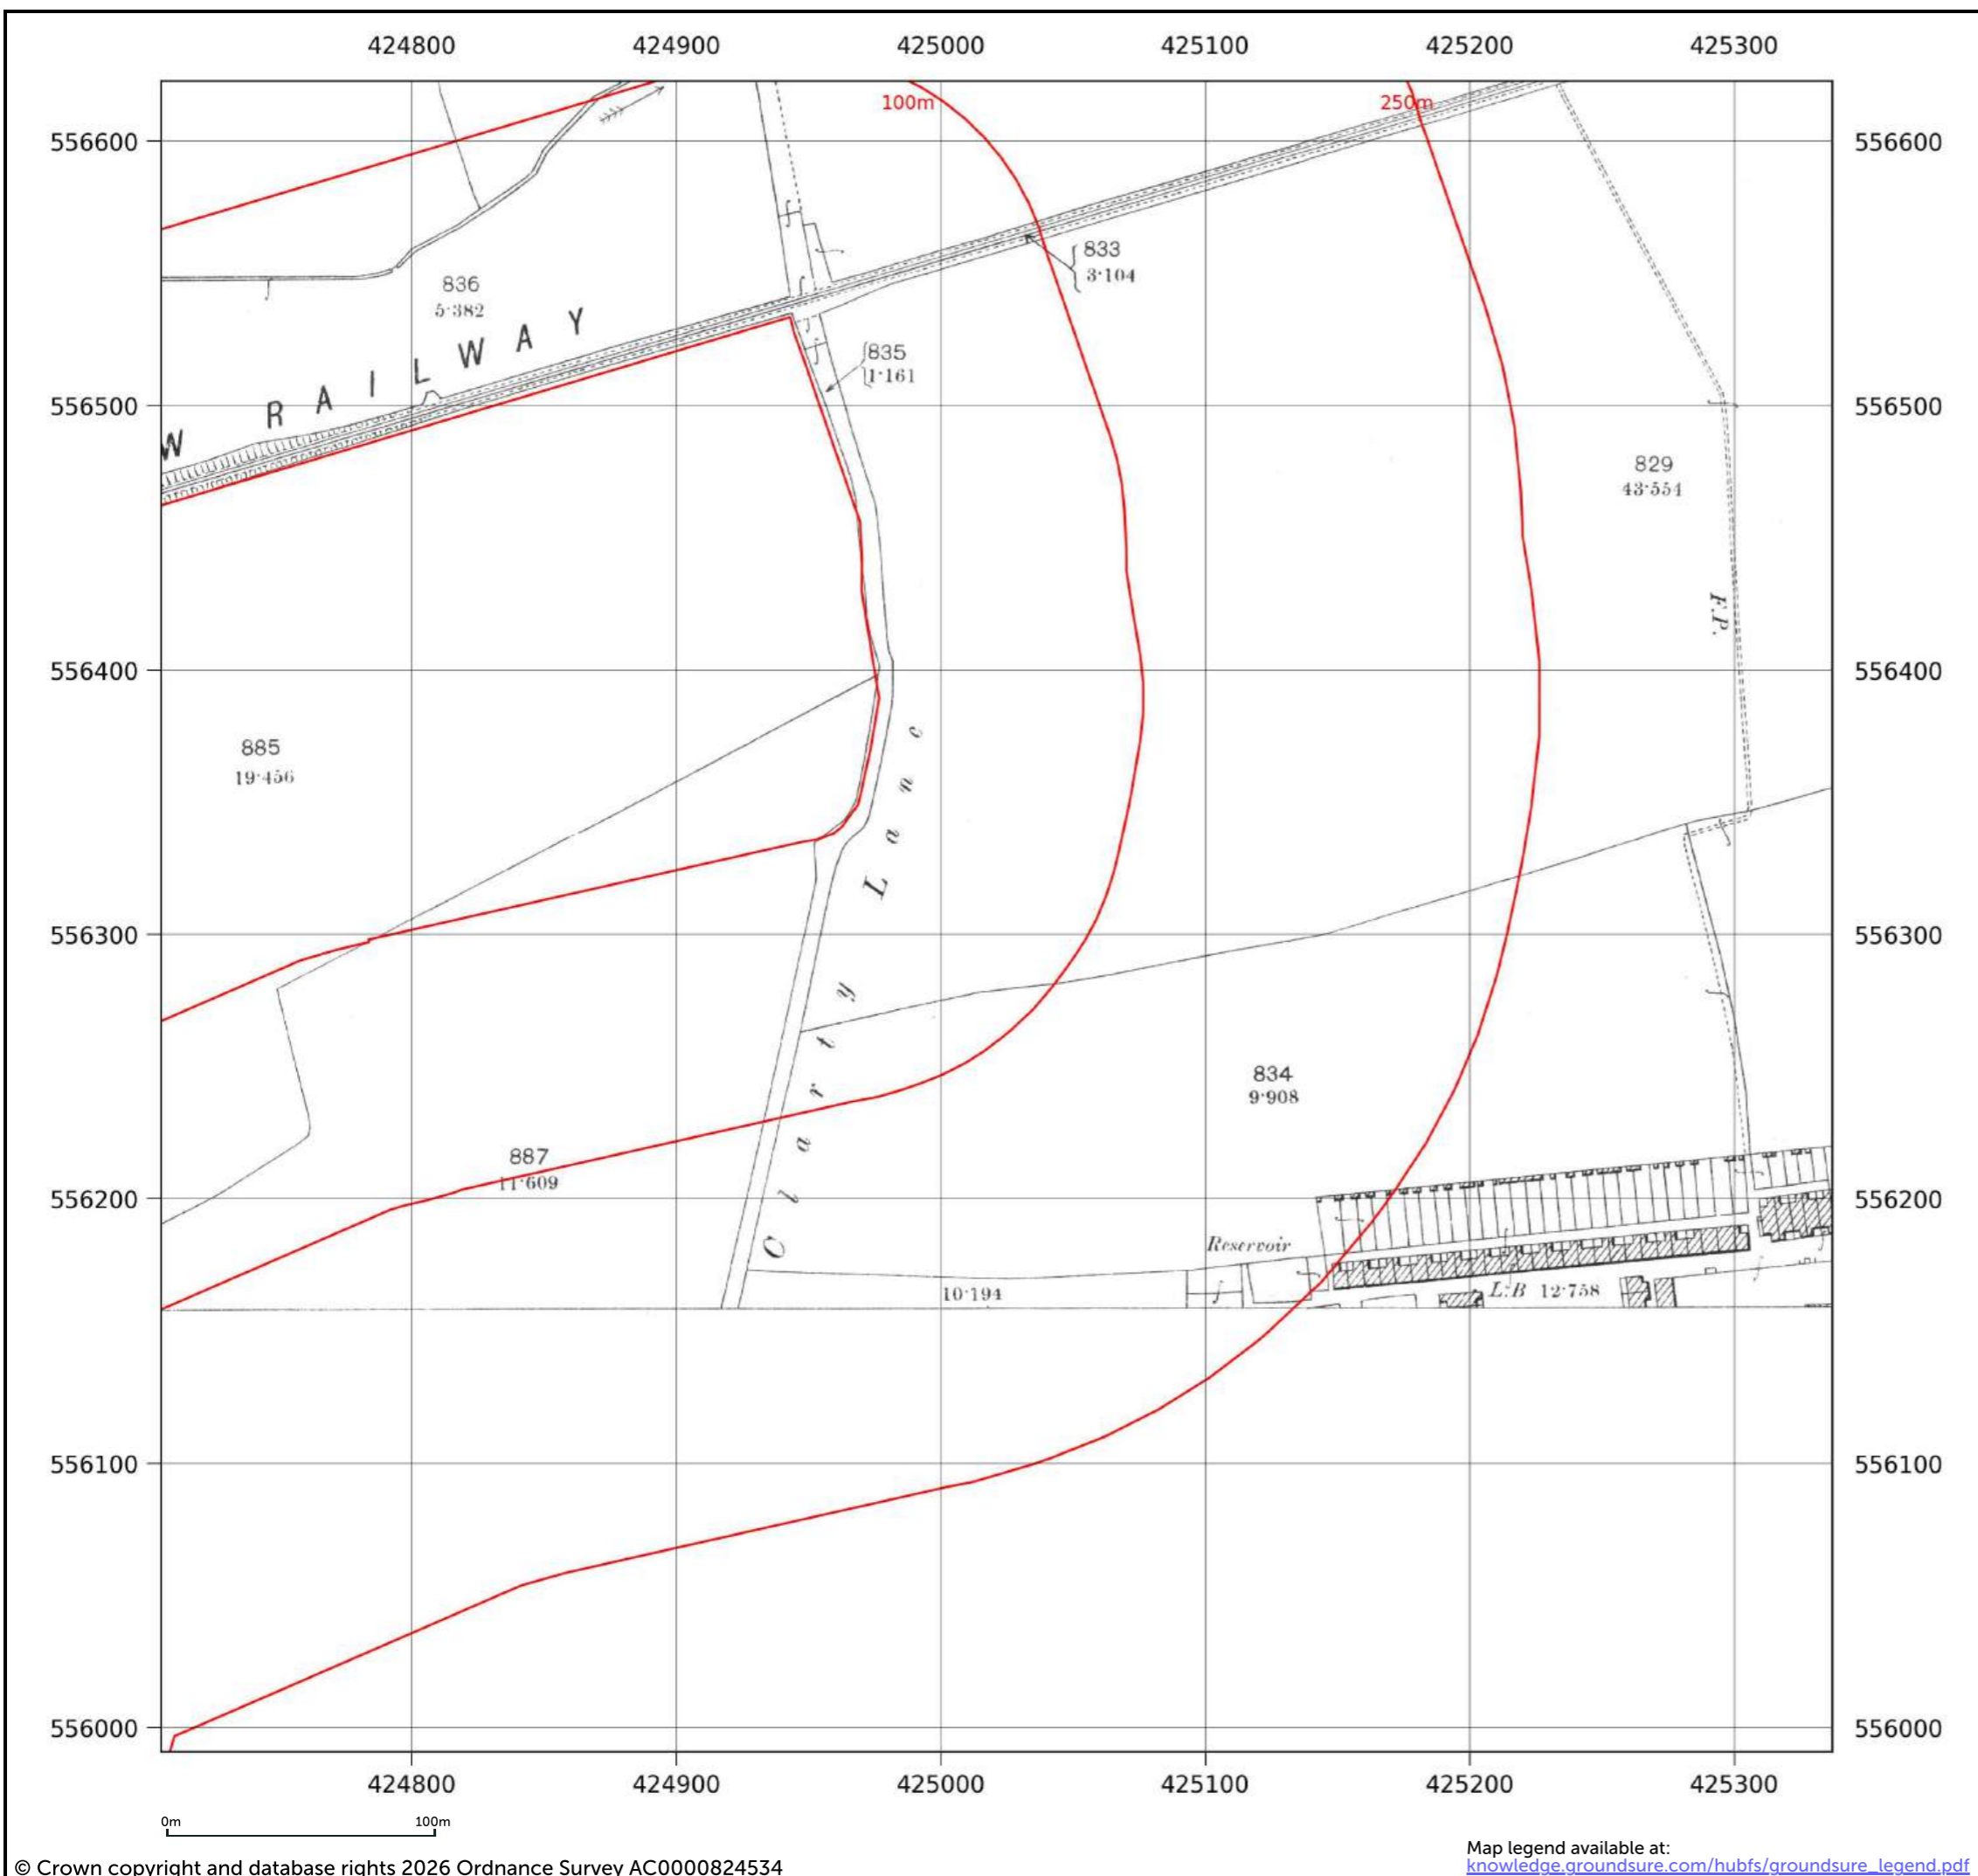

Contact us with any questions at:
info@groundsure.com
01273 257 755