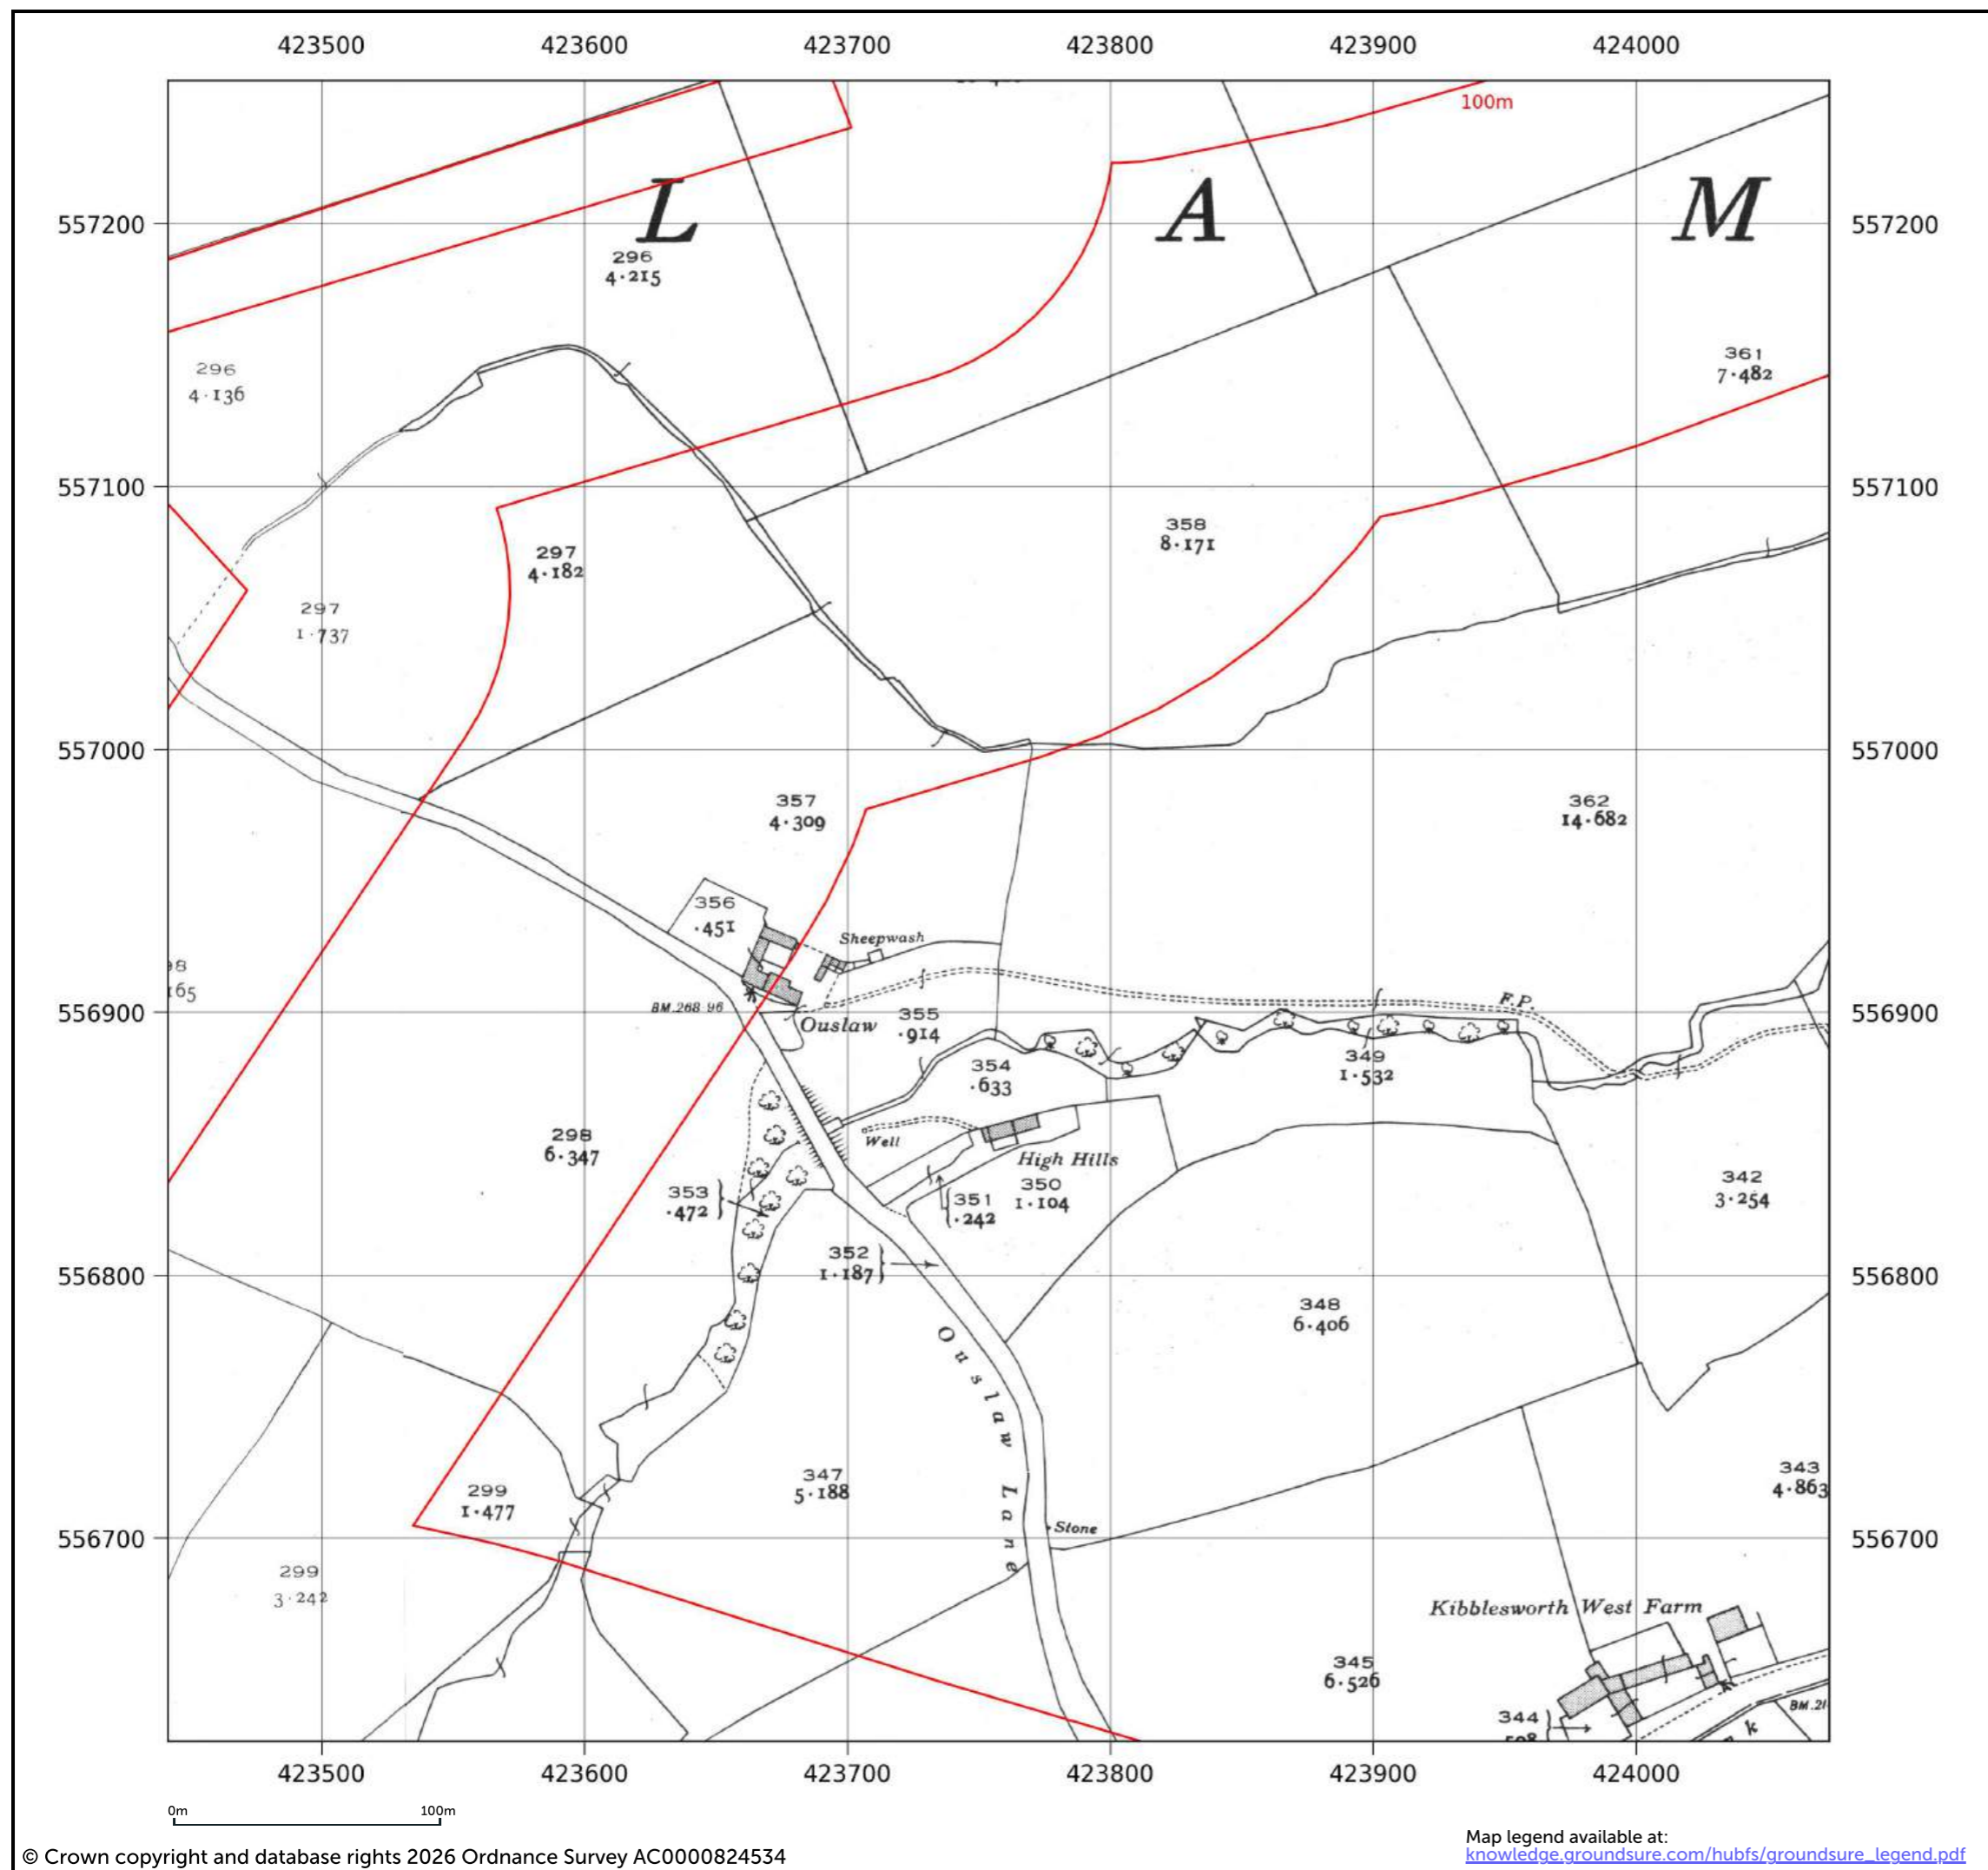

Map legend available at:
knowledge.groundsure.com/hubfs/groundsure_legend.pdf