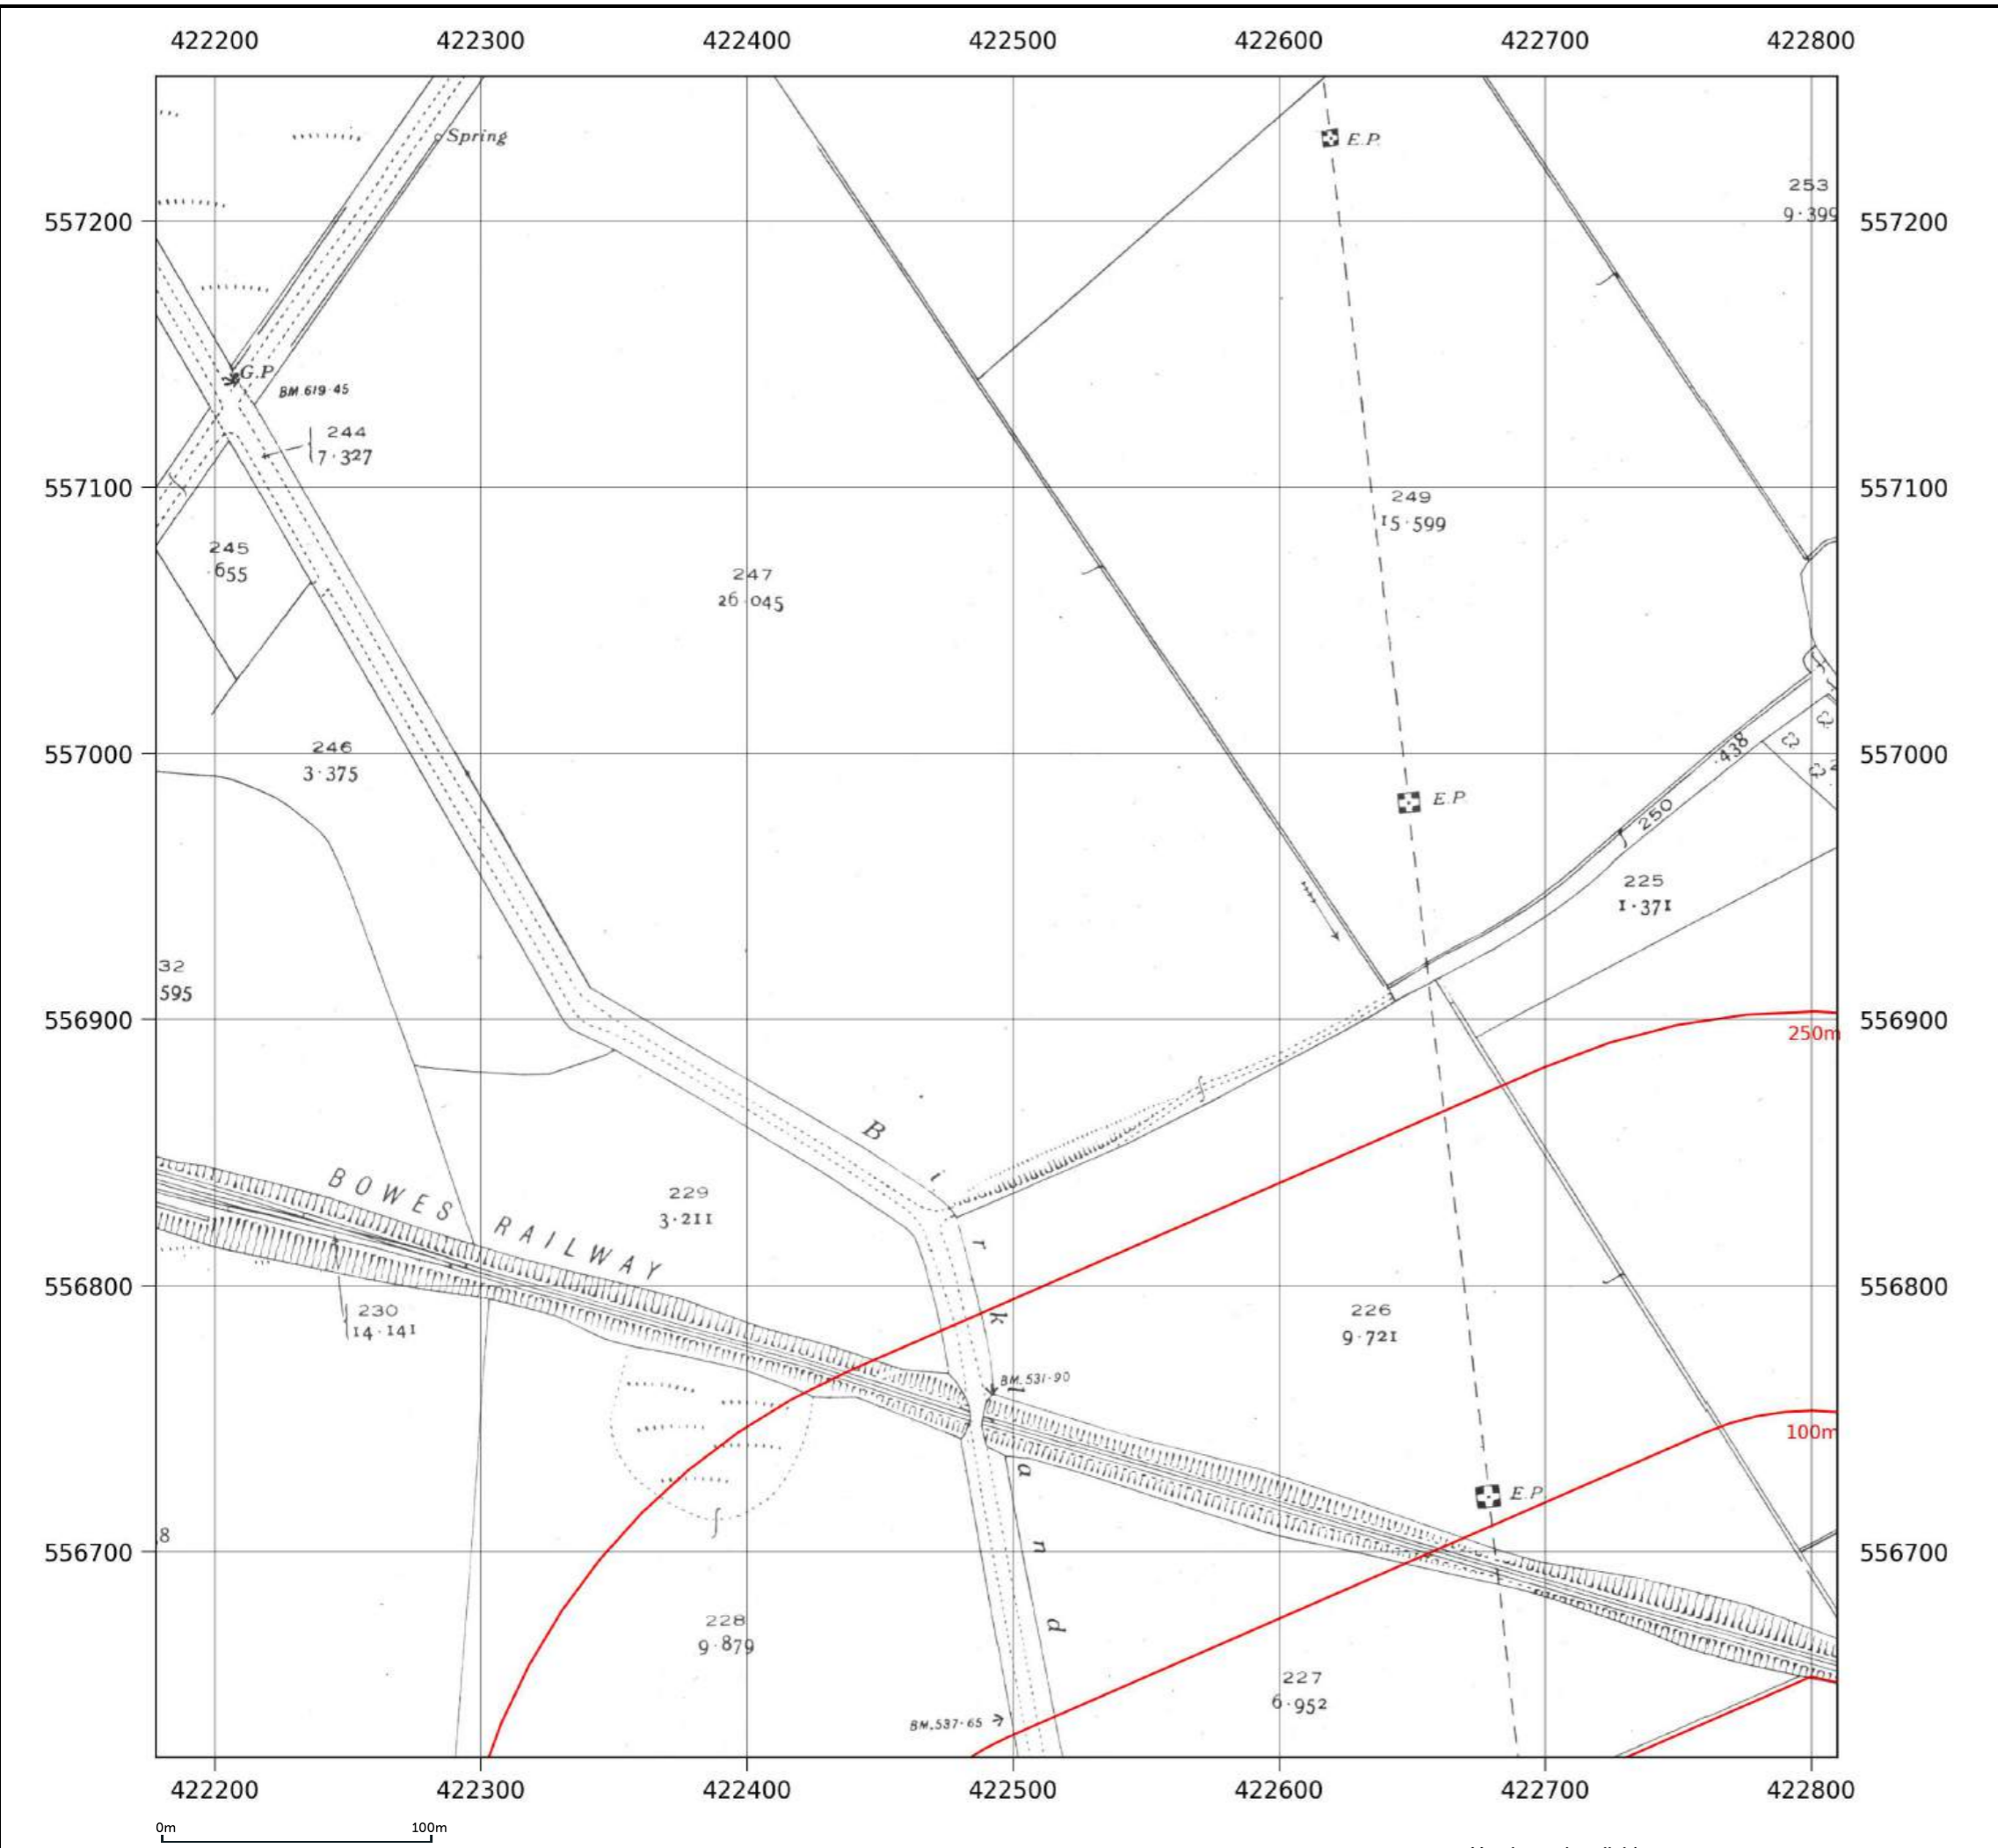

Map legend available at:
knowledge.groundsure.com/hubfs/groundsure_legend.pdf