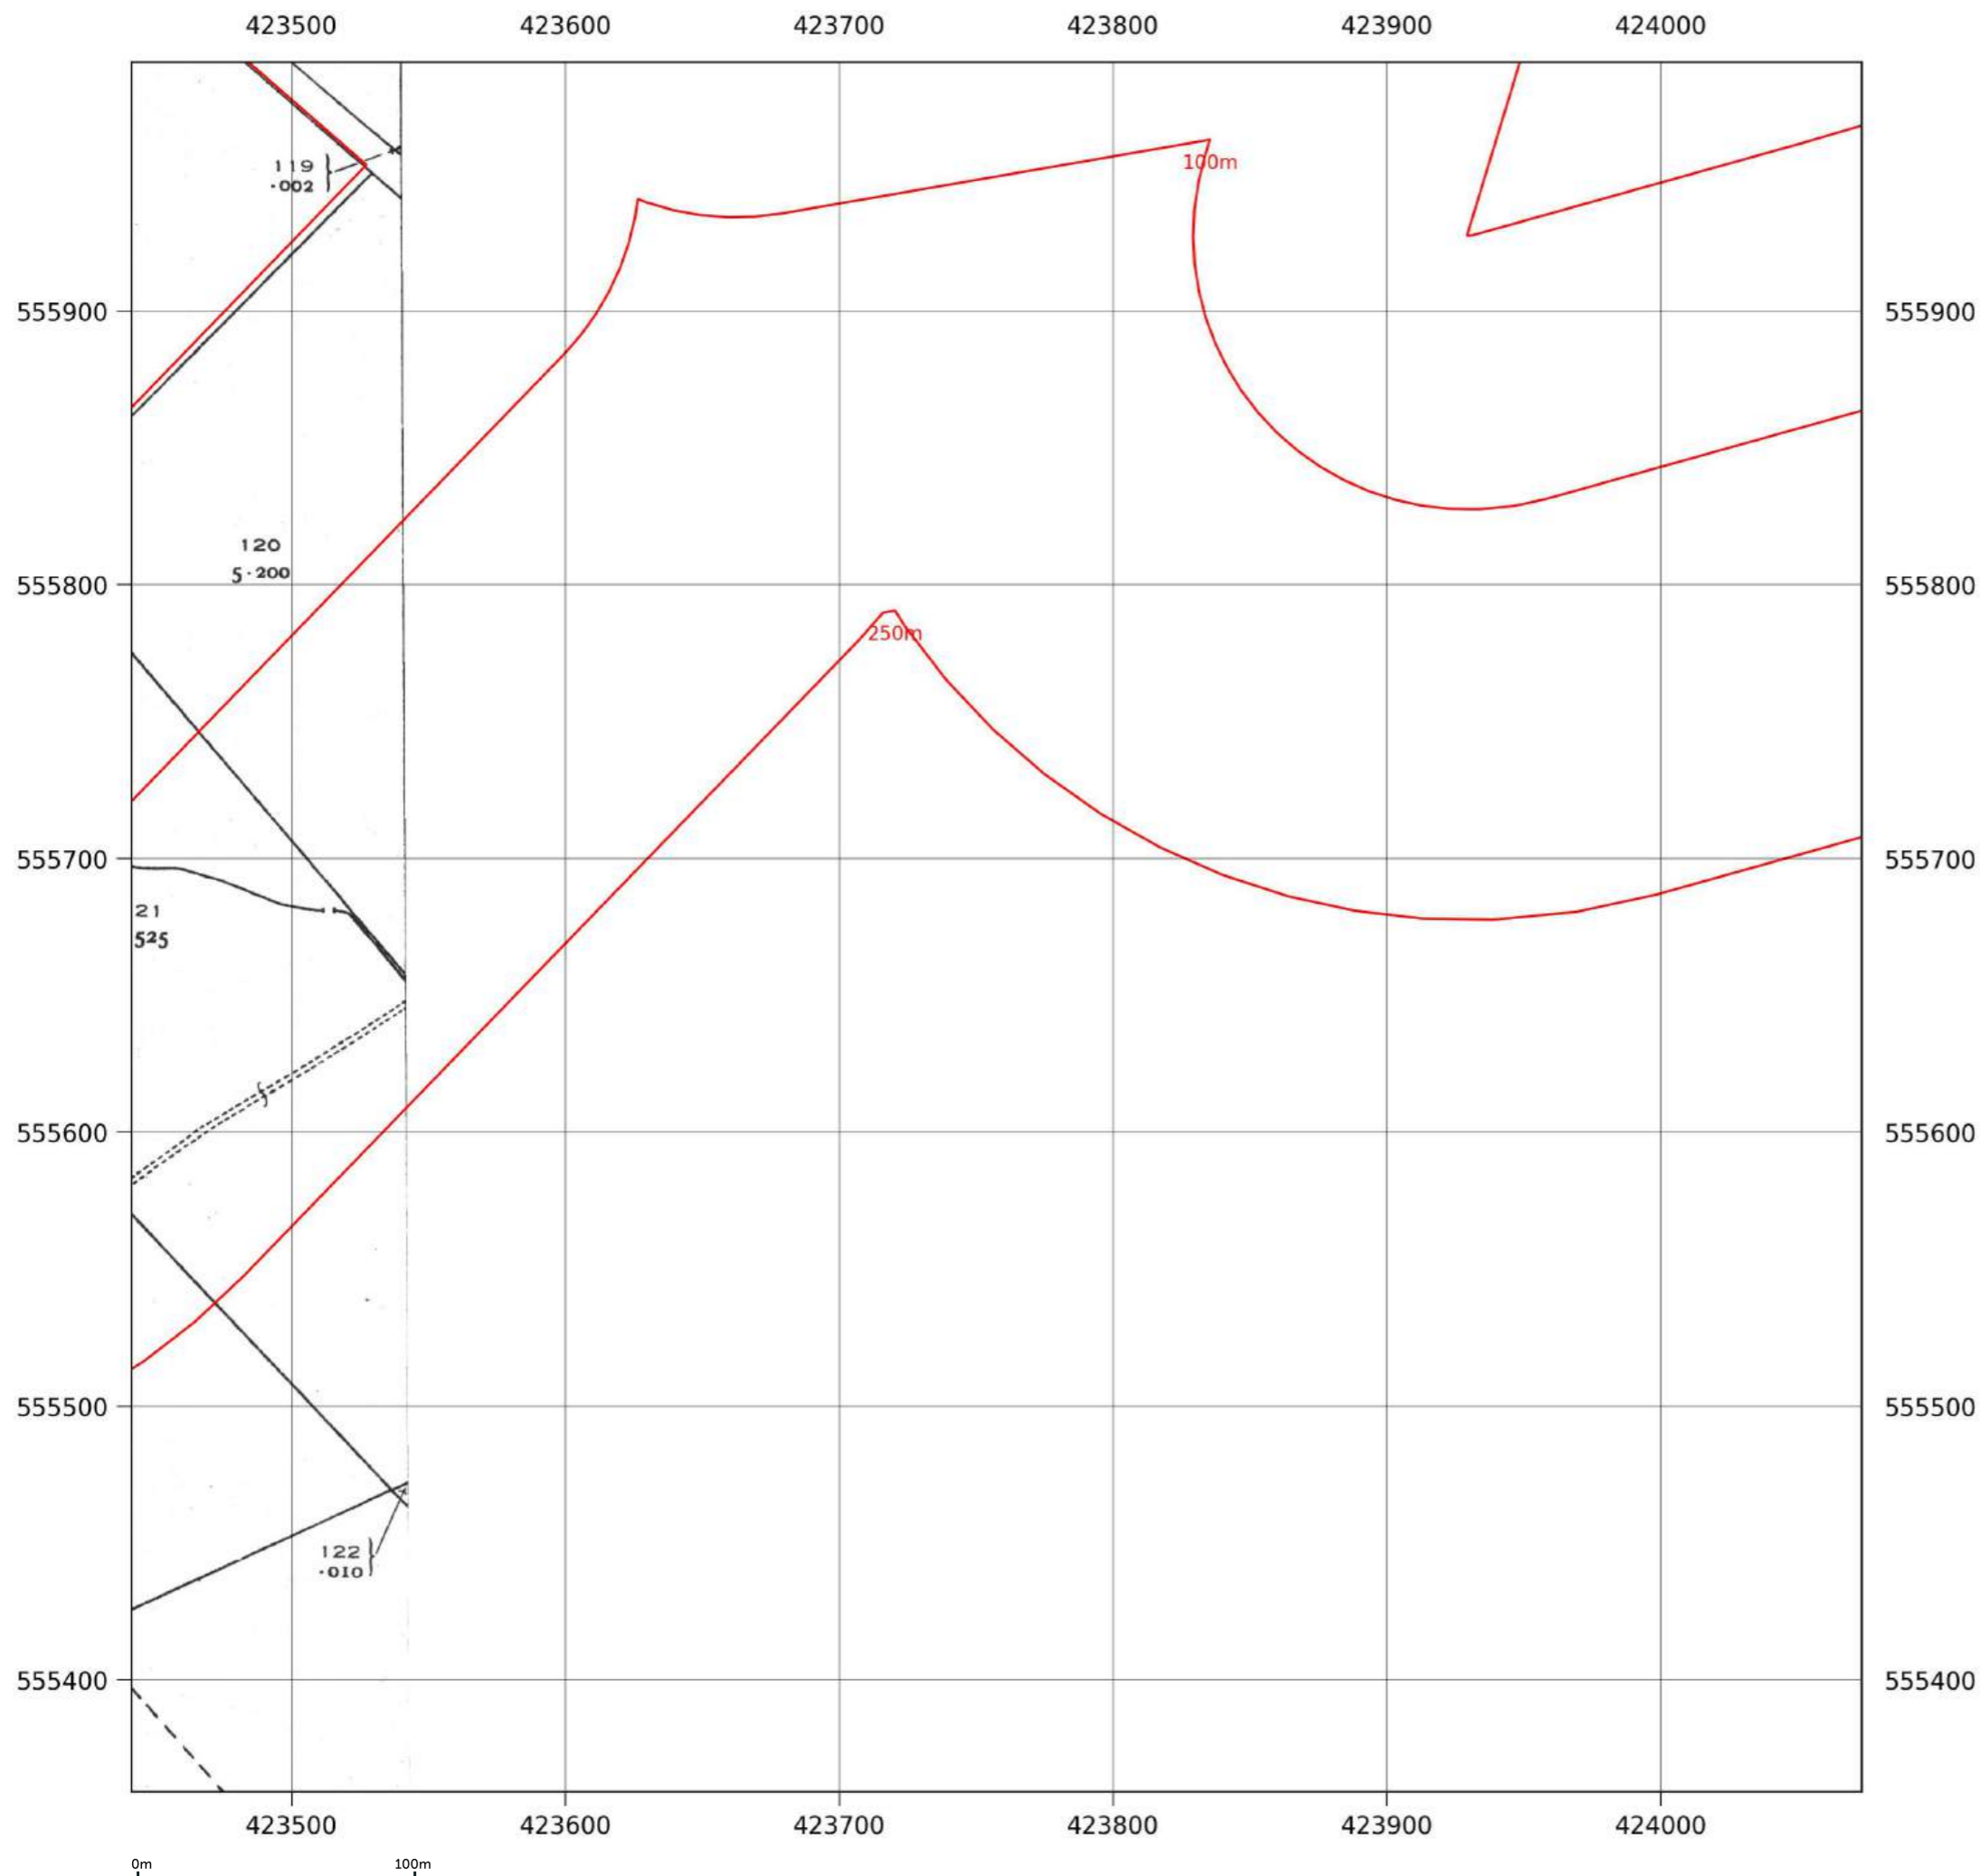

Map legend available at:
knowledge.groundsure.com/hubfs/groundsure_legend.pdf