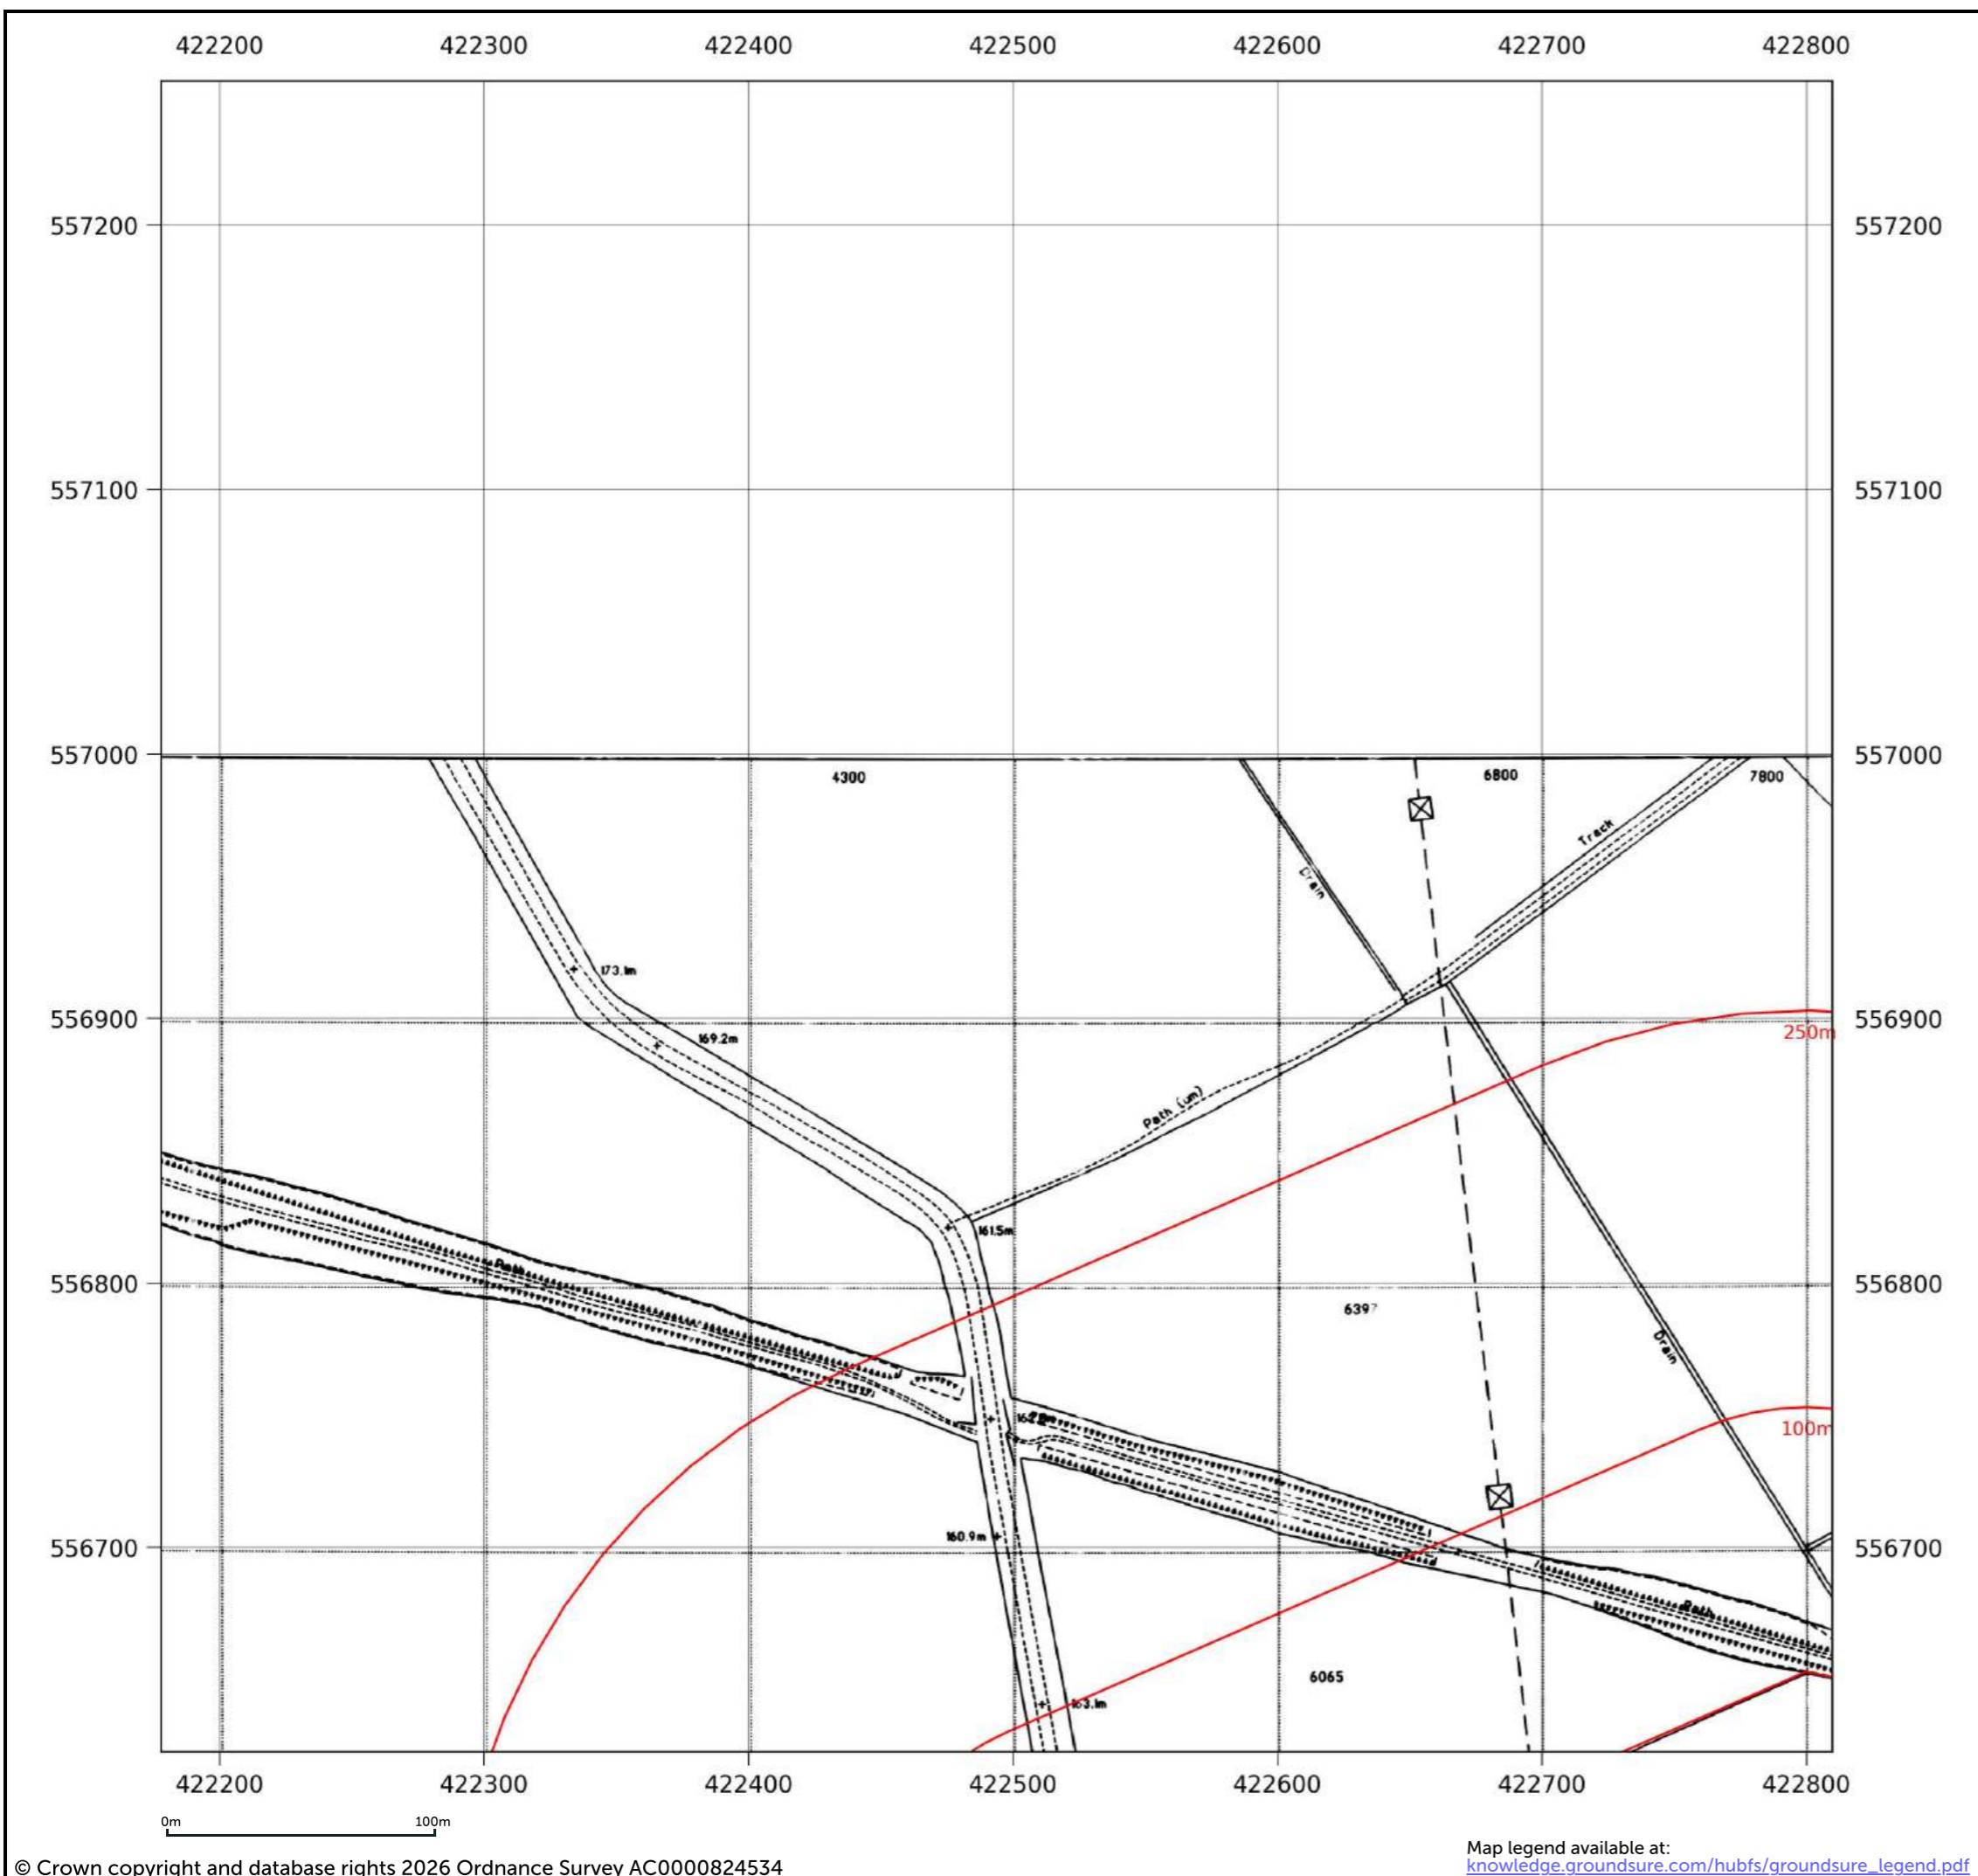

Contact us with any questions at:
info@groundsure.com
01273 257 755