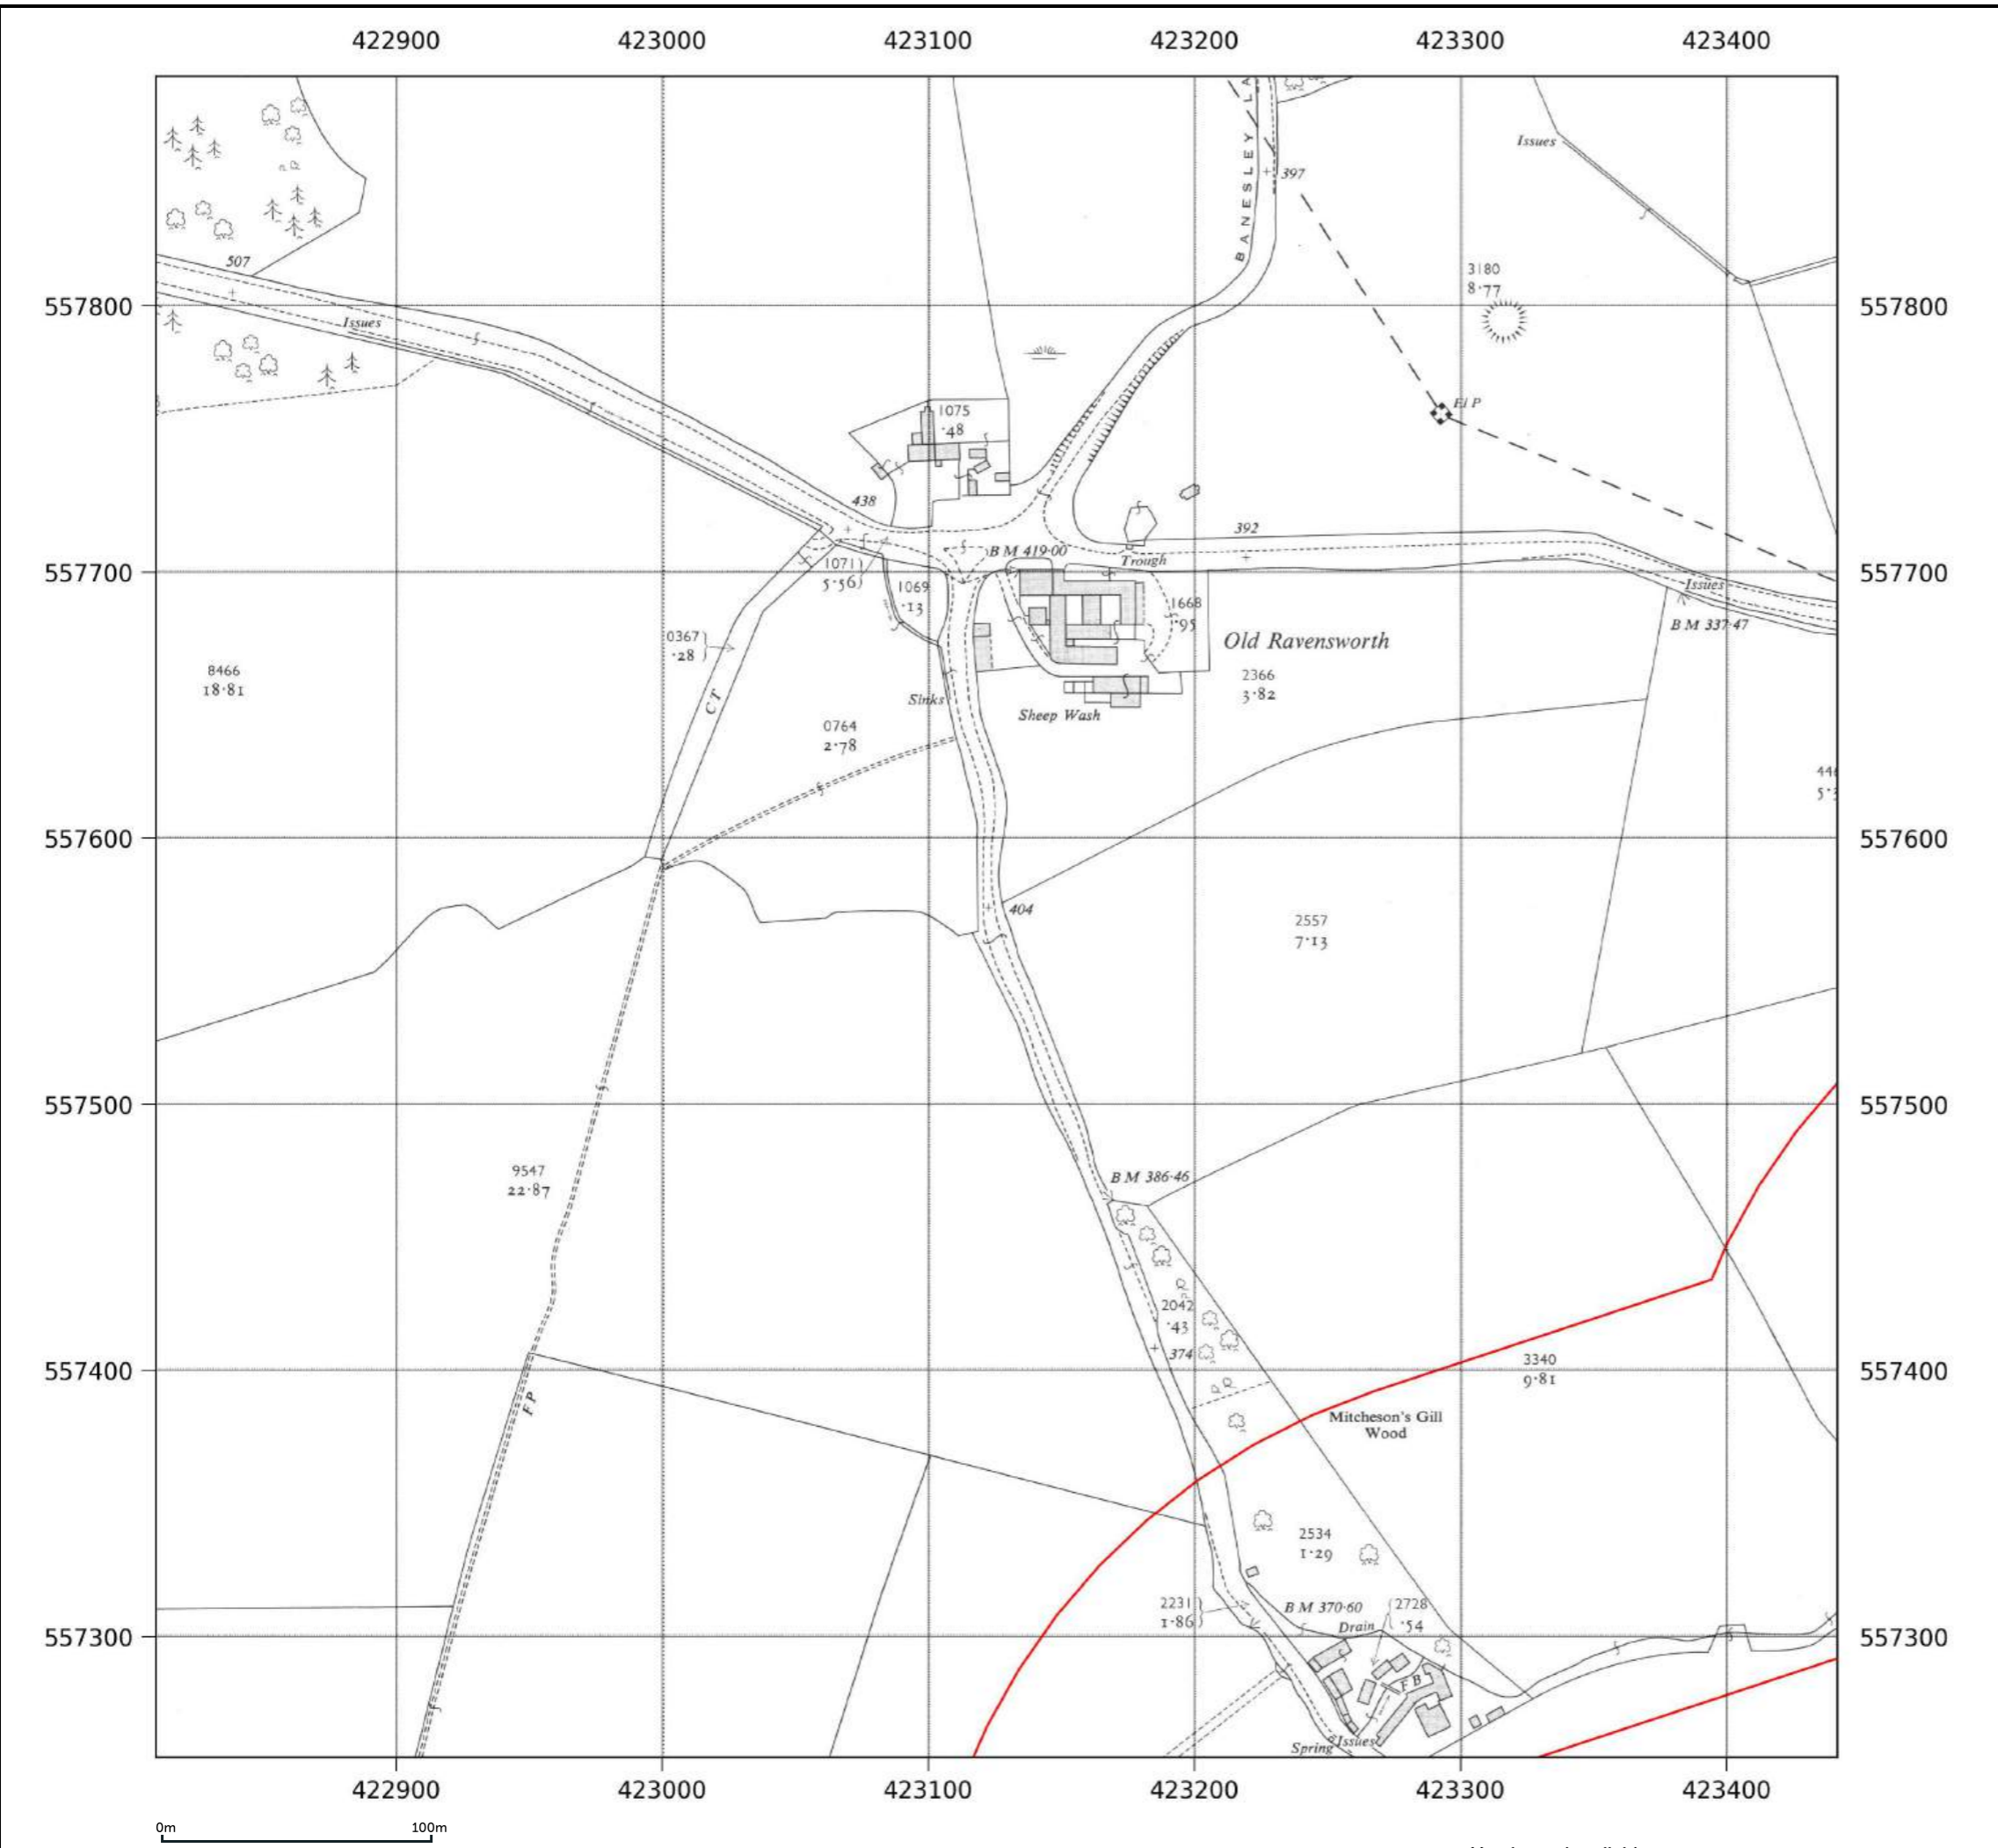

Map legend available at:
knowledge.groundsure.com/hubfs/groundsure_legend.pdf