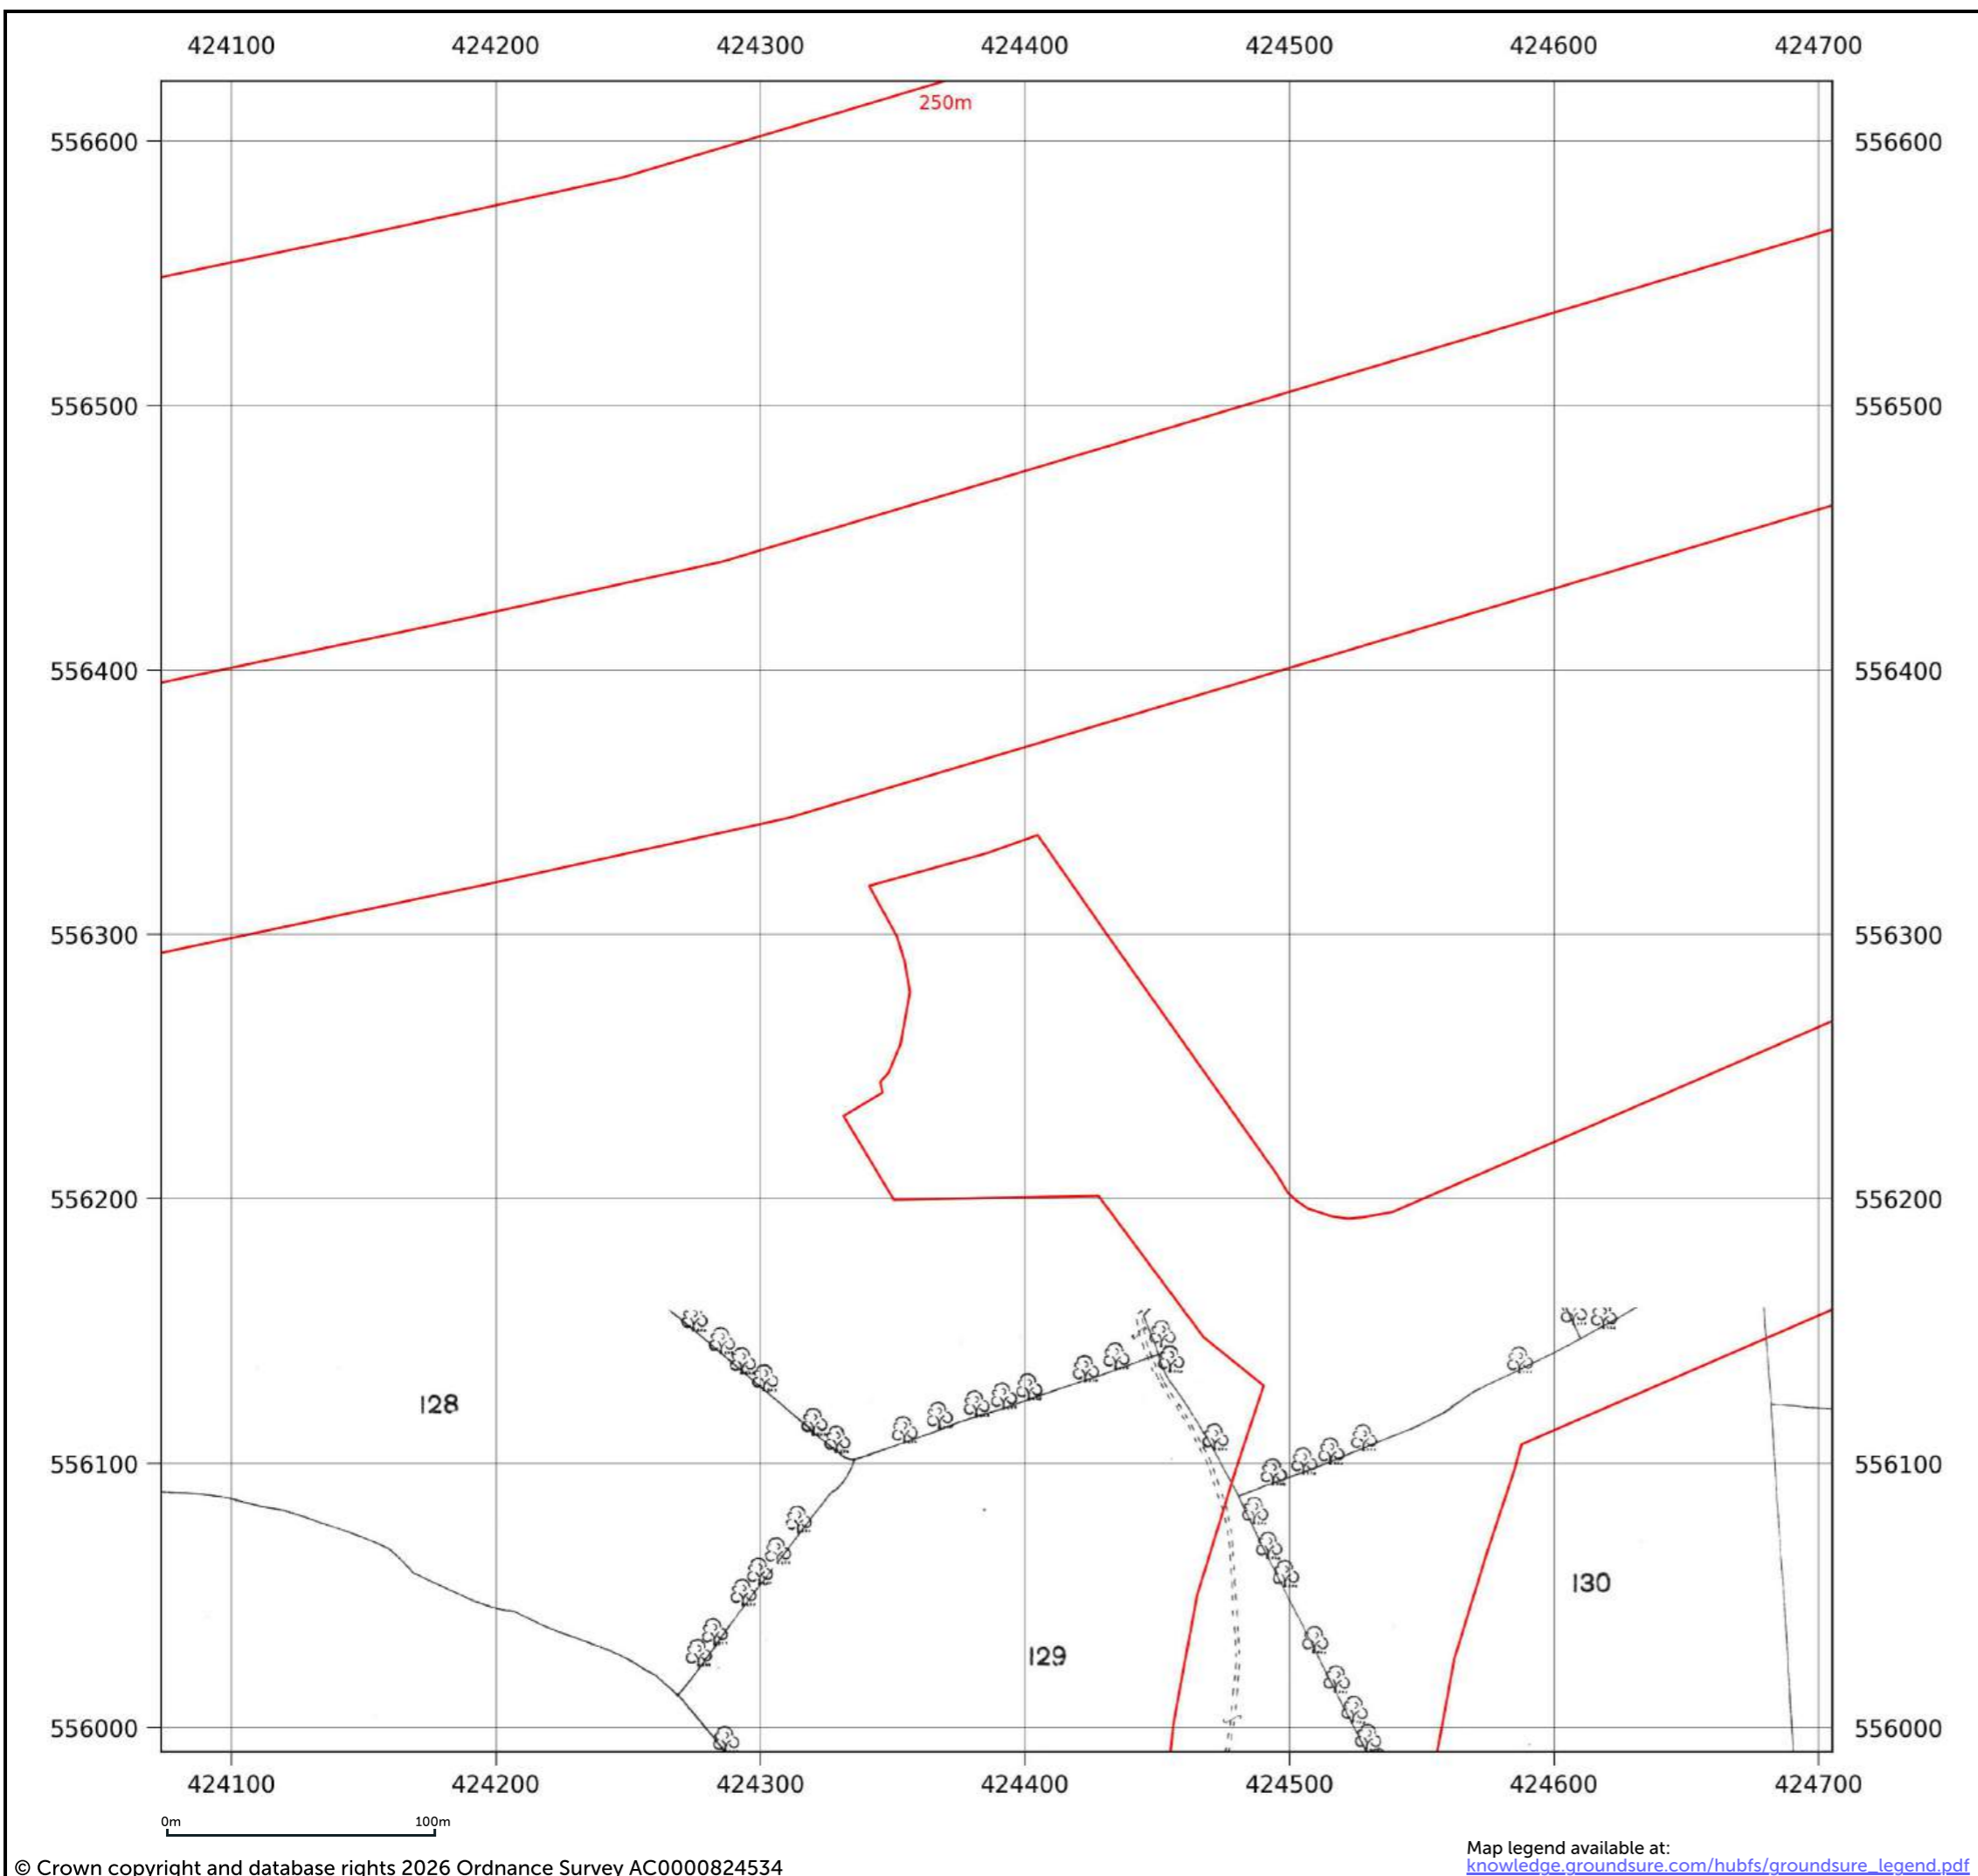

Contact us with any questions at:
info@groundsure.com
01273 257 755