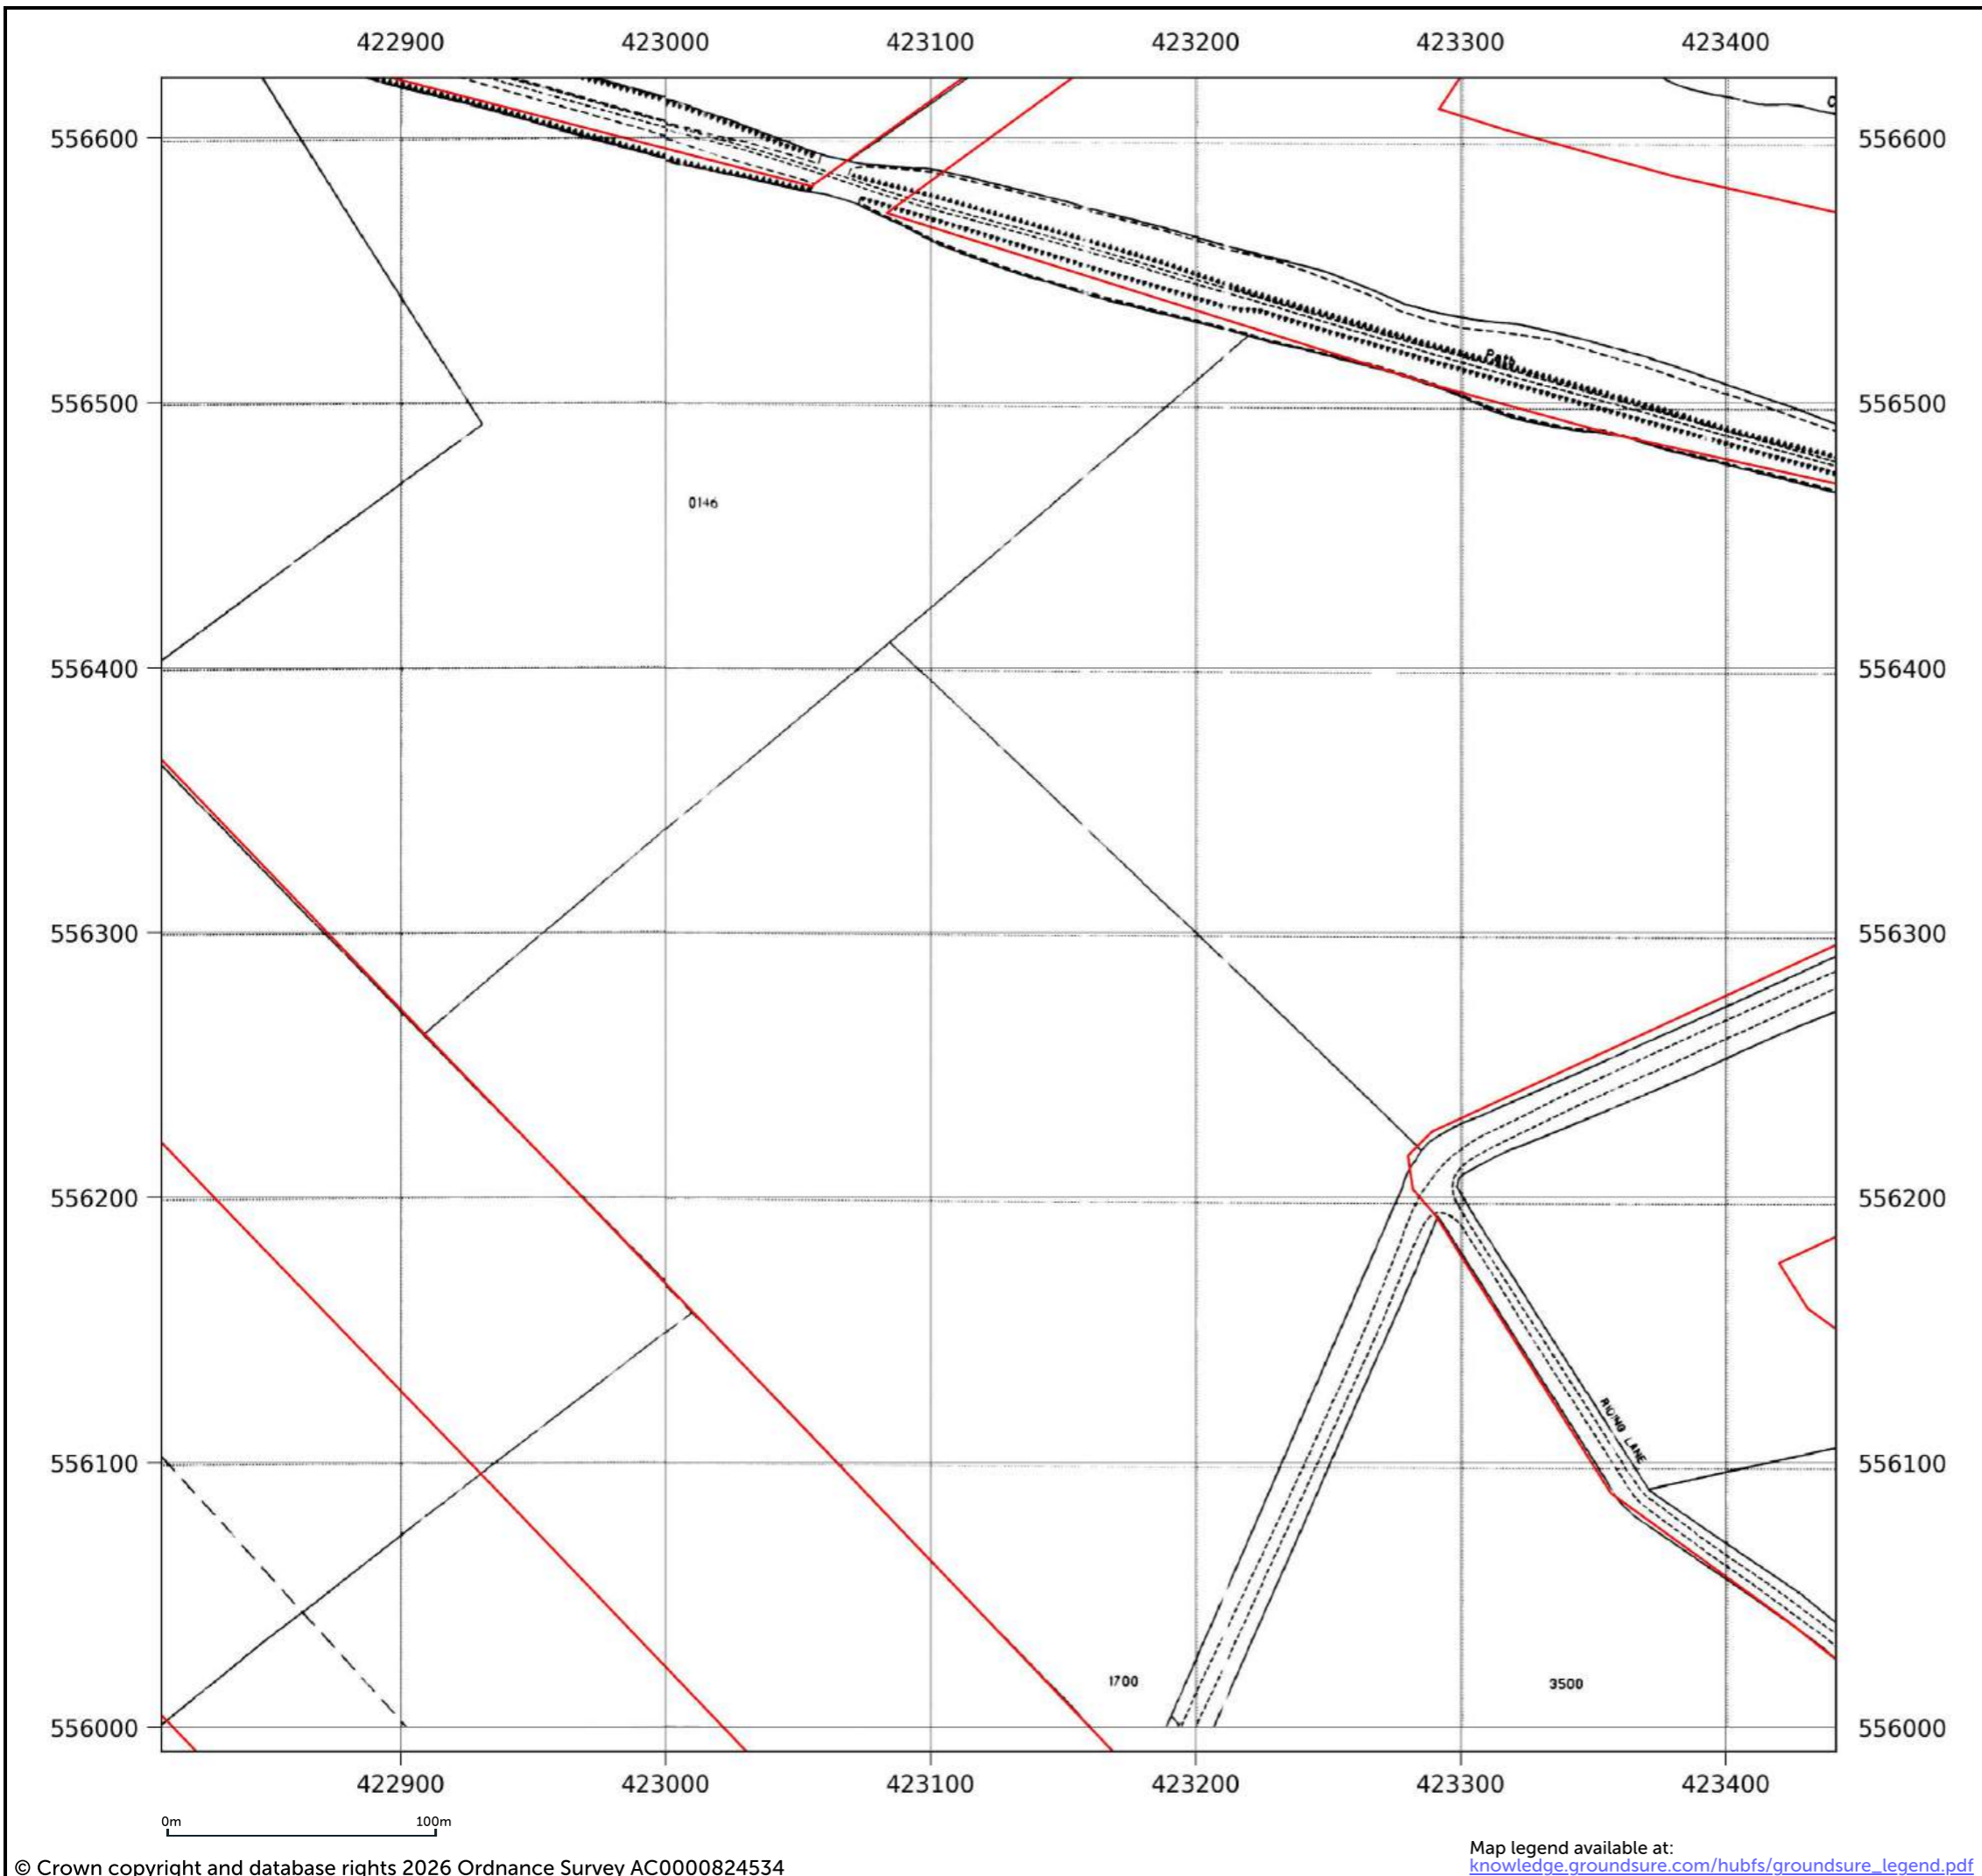

Site details:	Coltsdene, Kibblesworth, Gateshead
Client ref:	PO14046 : Groundsure Report 244990
Report ref:	GS-GSA-RLE-EWD-SPL
Grid ref:	423687.94, 556385.5
Production date:	18 March 2026

Map name:	National Grid
Map date:	1993
Scale:	1:2,500
Printed at:	1:2,500

Date: 1993 Copyright: 1993	Date: 1993 Copyright: 1993

1_3	2_3	3_3
1_2	2_2	3_2
2_1	3_1	

Contact us with any questions at:
info@groundsure.com
01273 257 755