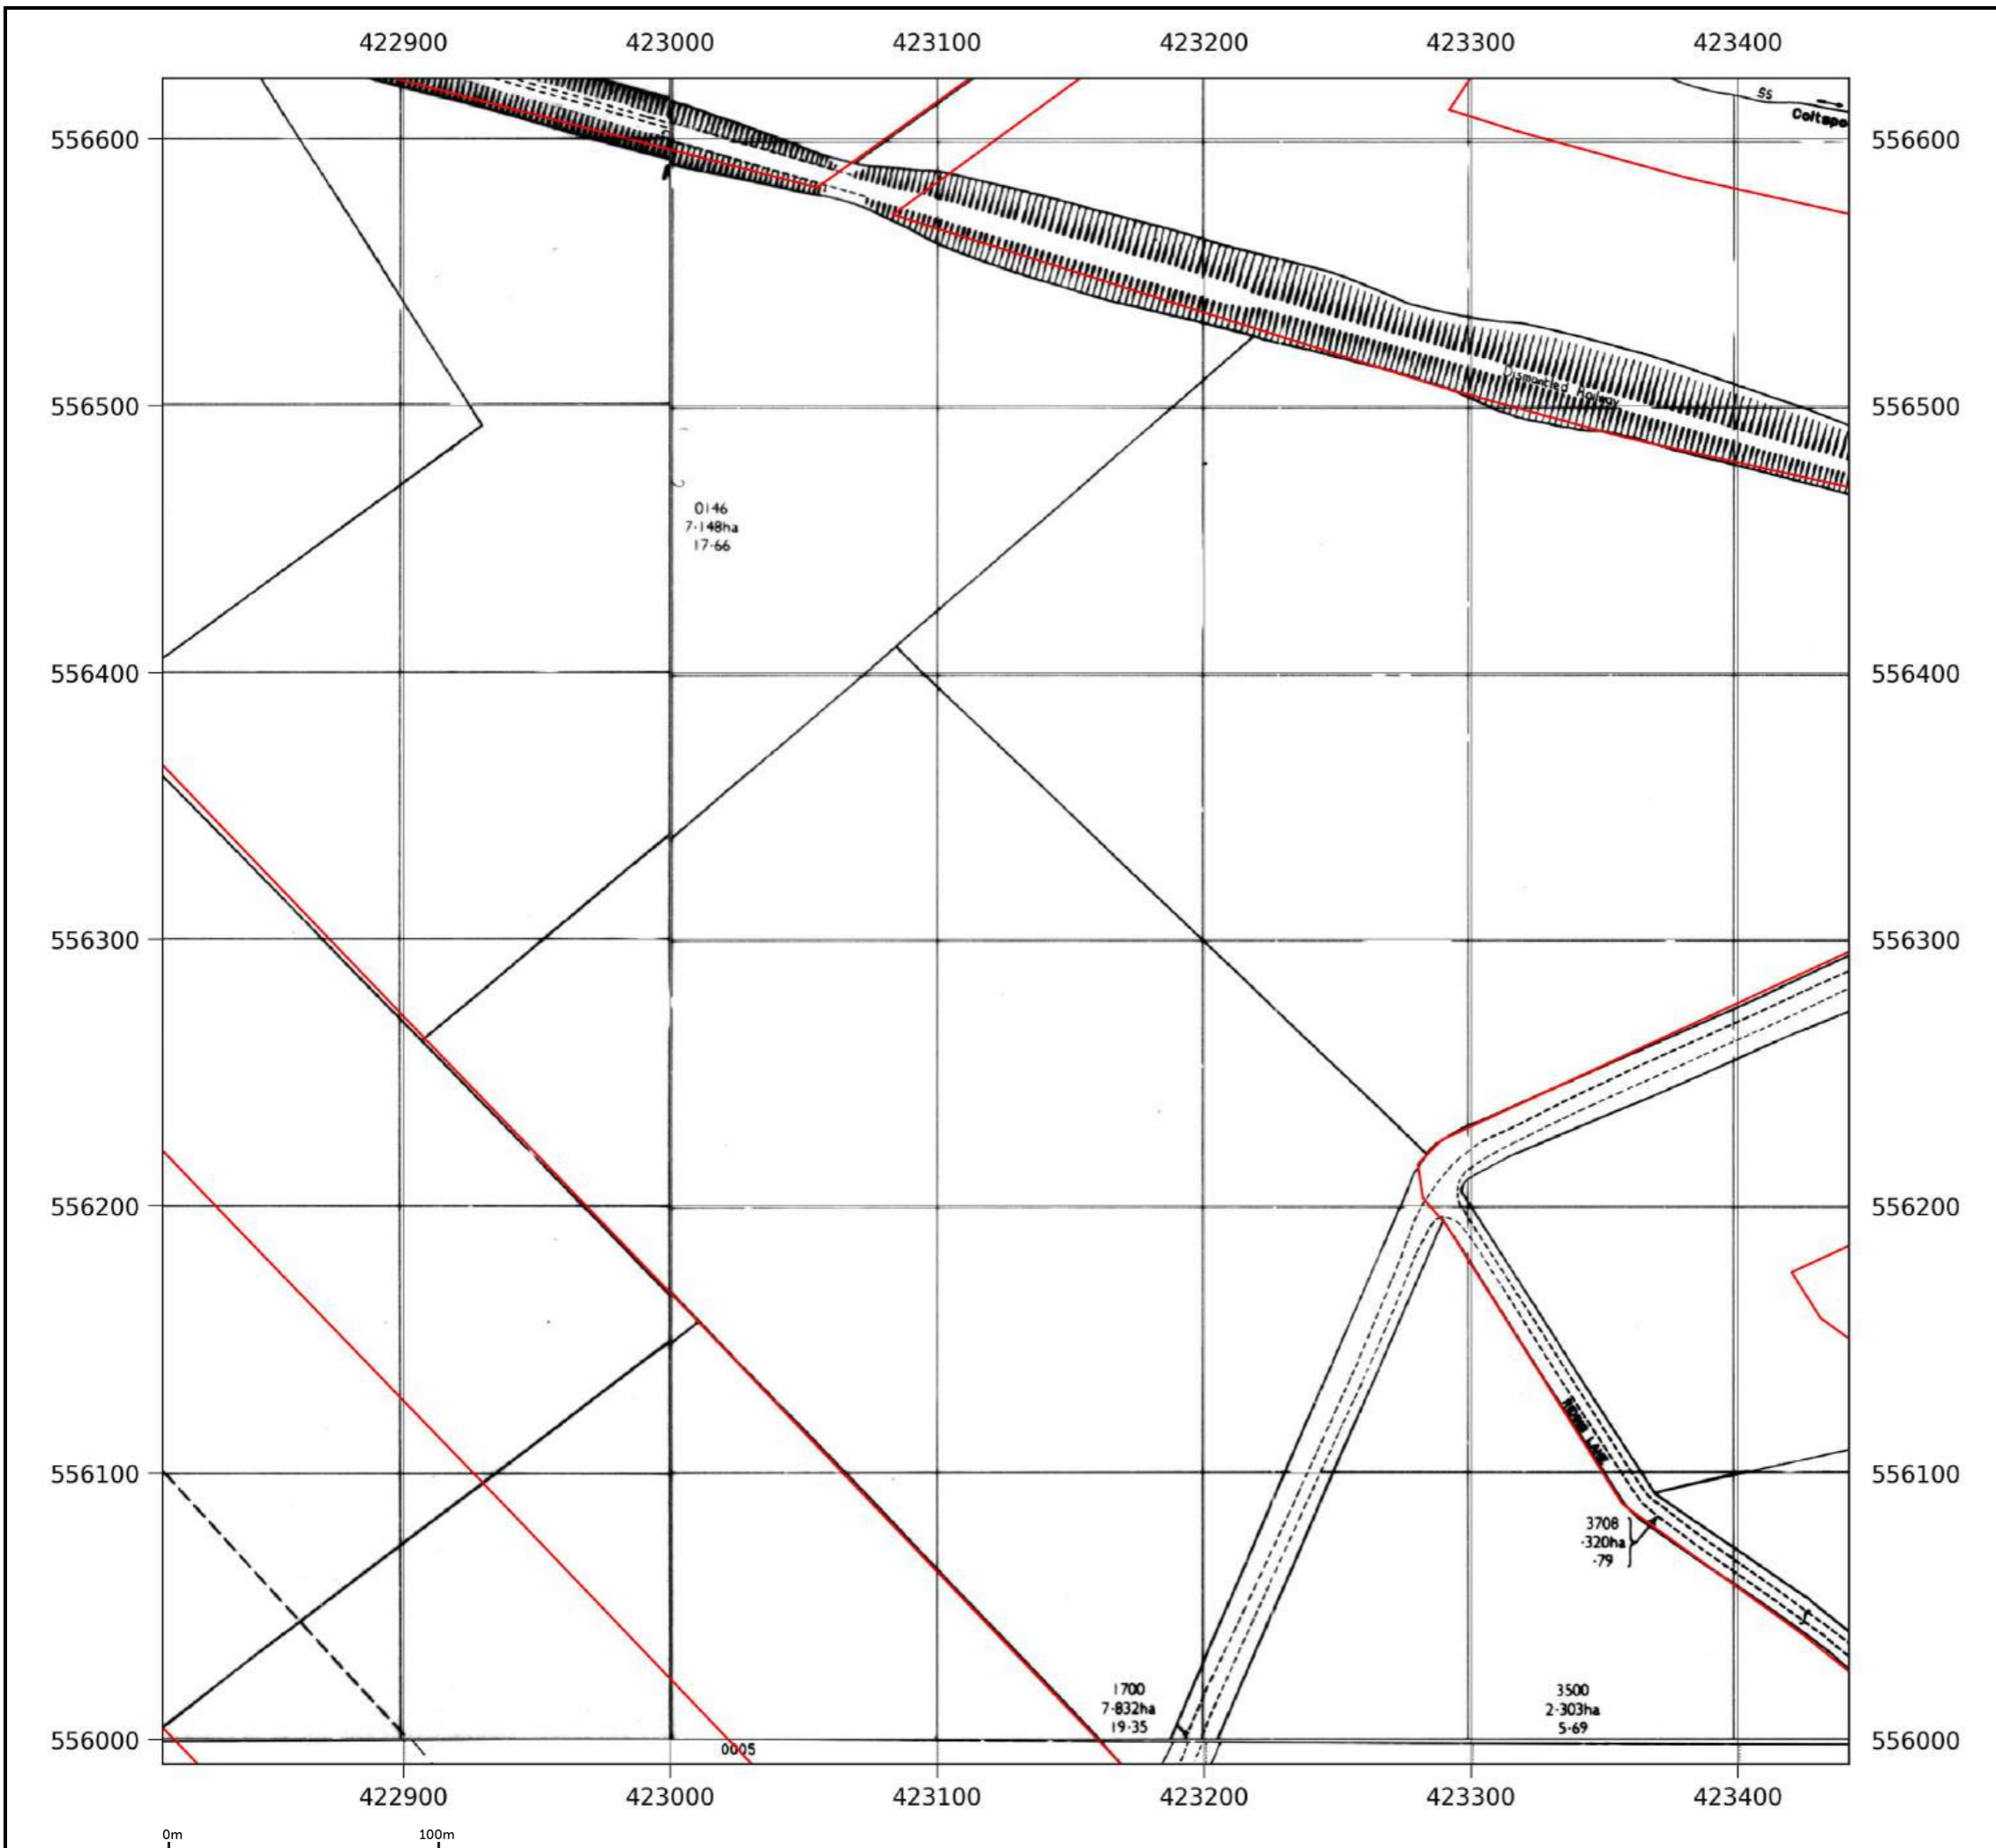

Site details:	Coltsdene, Kibblesworth, Gateshead
Client ref:	PO14046 : Groundsure Report 244990
Report ref:	GS-GSA-RLE-EWD-SPL
Grid ref:	423687.94, 556385.5
Production date:	18 March 2026

Map name:	National Grid
Map date:	1989-1993
Scale:	1:2,500
Printed at:	1:2,500

Date: 1989 Surveyed: 1962 Revised: 1989 Copyright: 1989 Levelled: 1962	Date: 1989 Surveyed: 1989 Revised: 1989 Copyright: 1989
Date: 1993 Copyright: 1993	Date: 1993 Copyright: 1993

Contact us with any questions at:
info@groundsure.com
01273 257 755