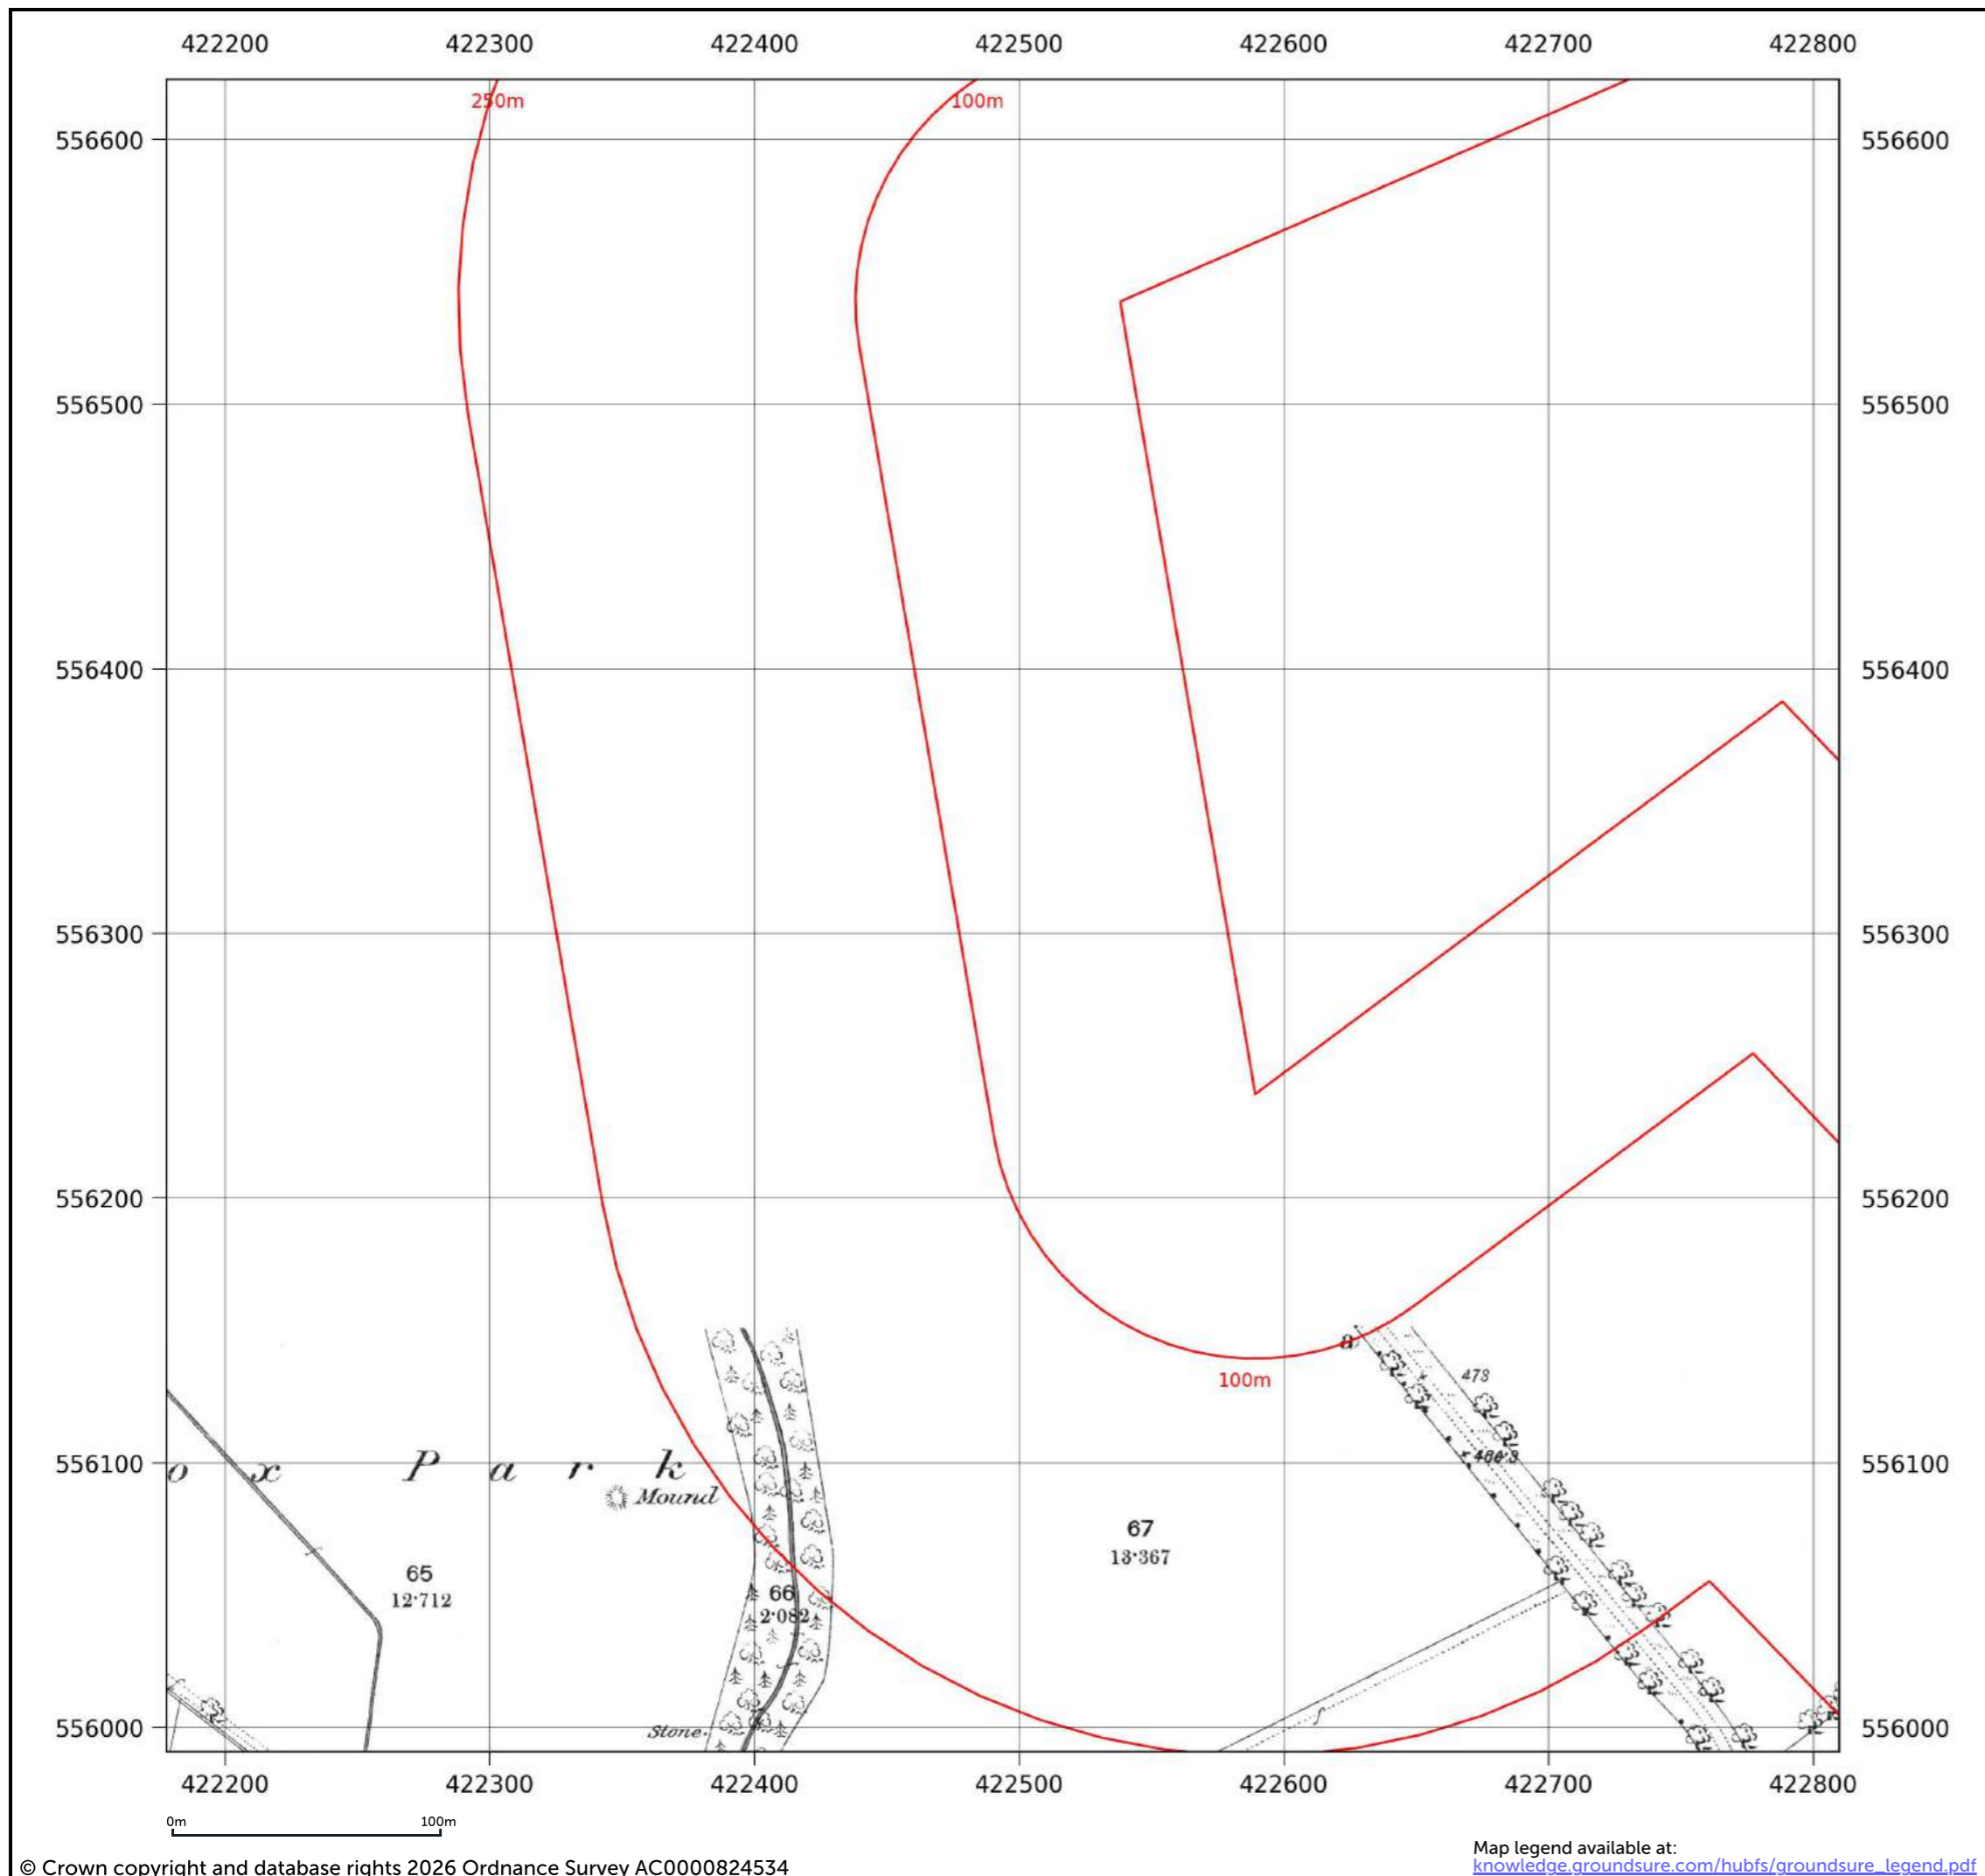

Contact us with any questions at:
info@groundsure.com
01273 257 755