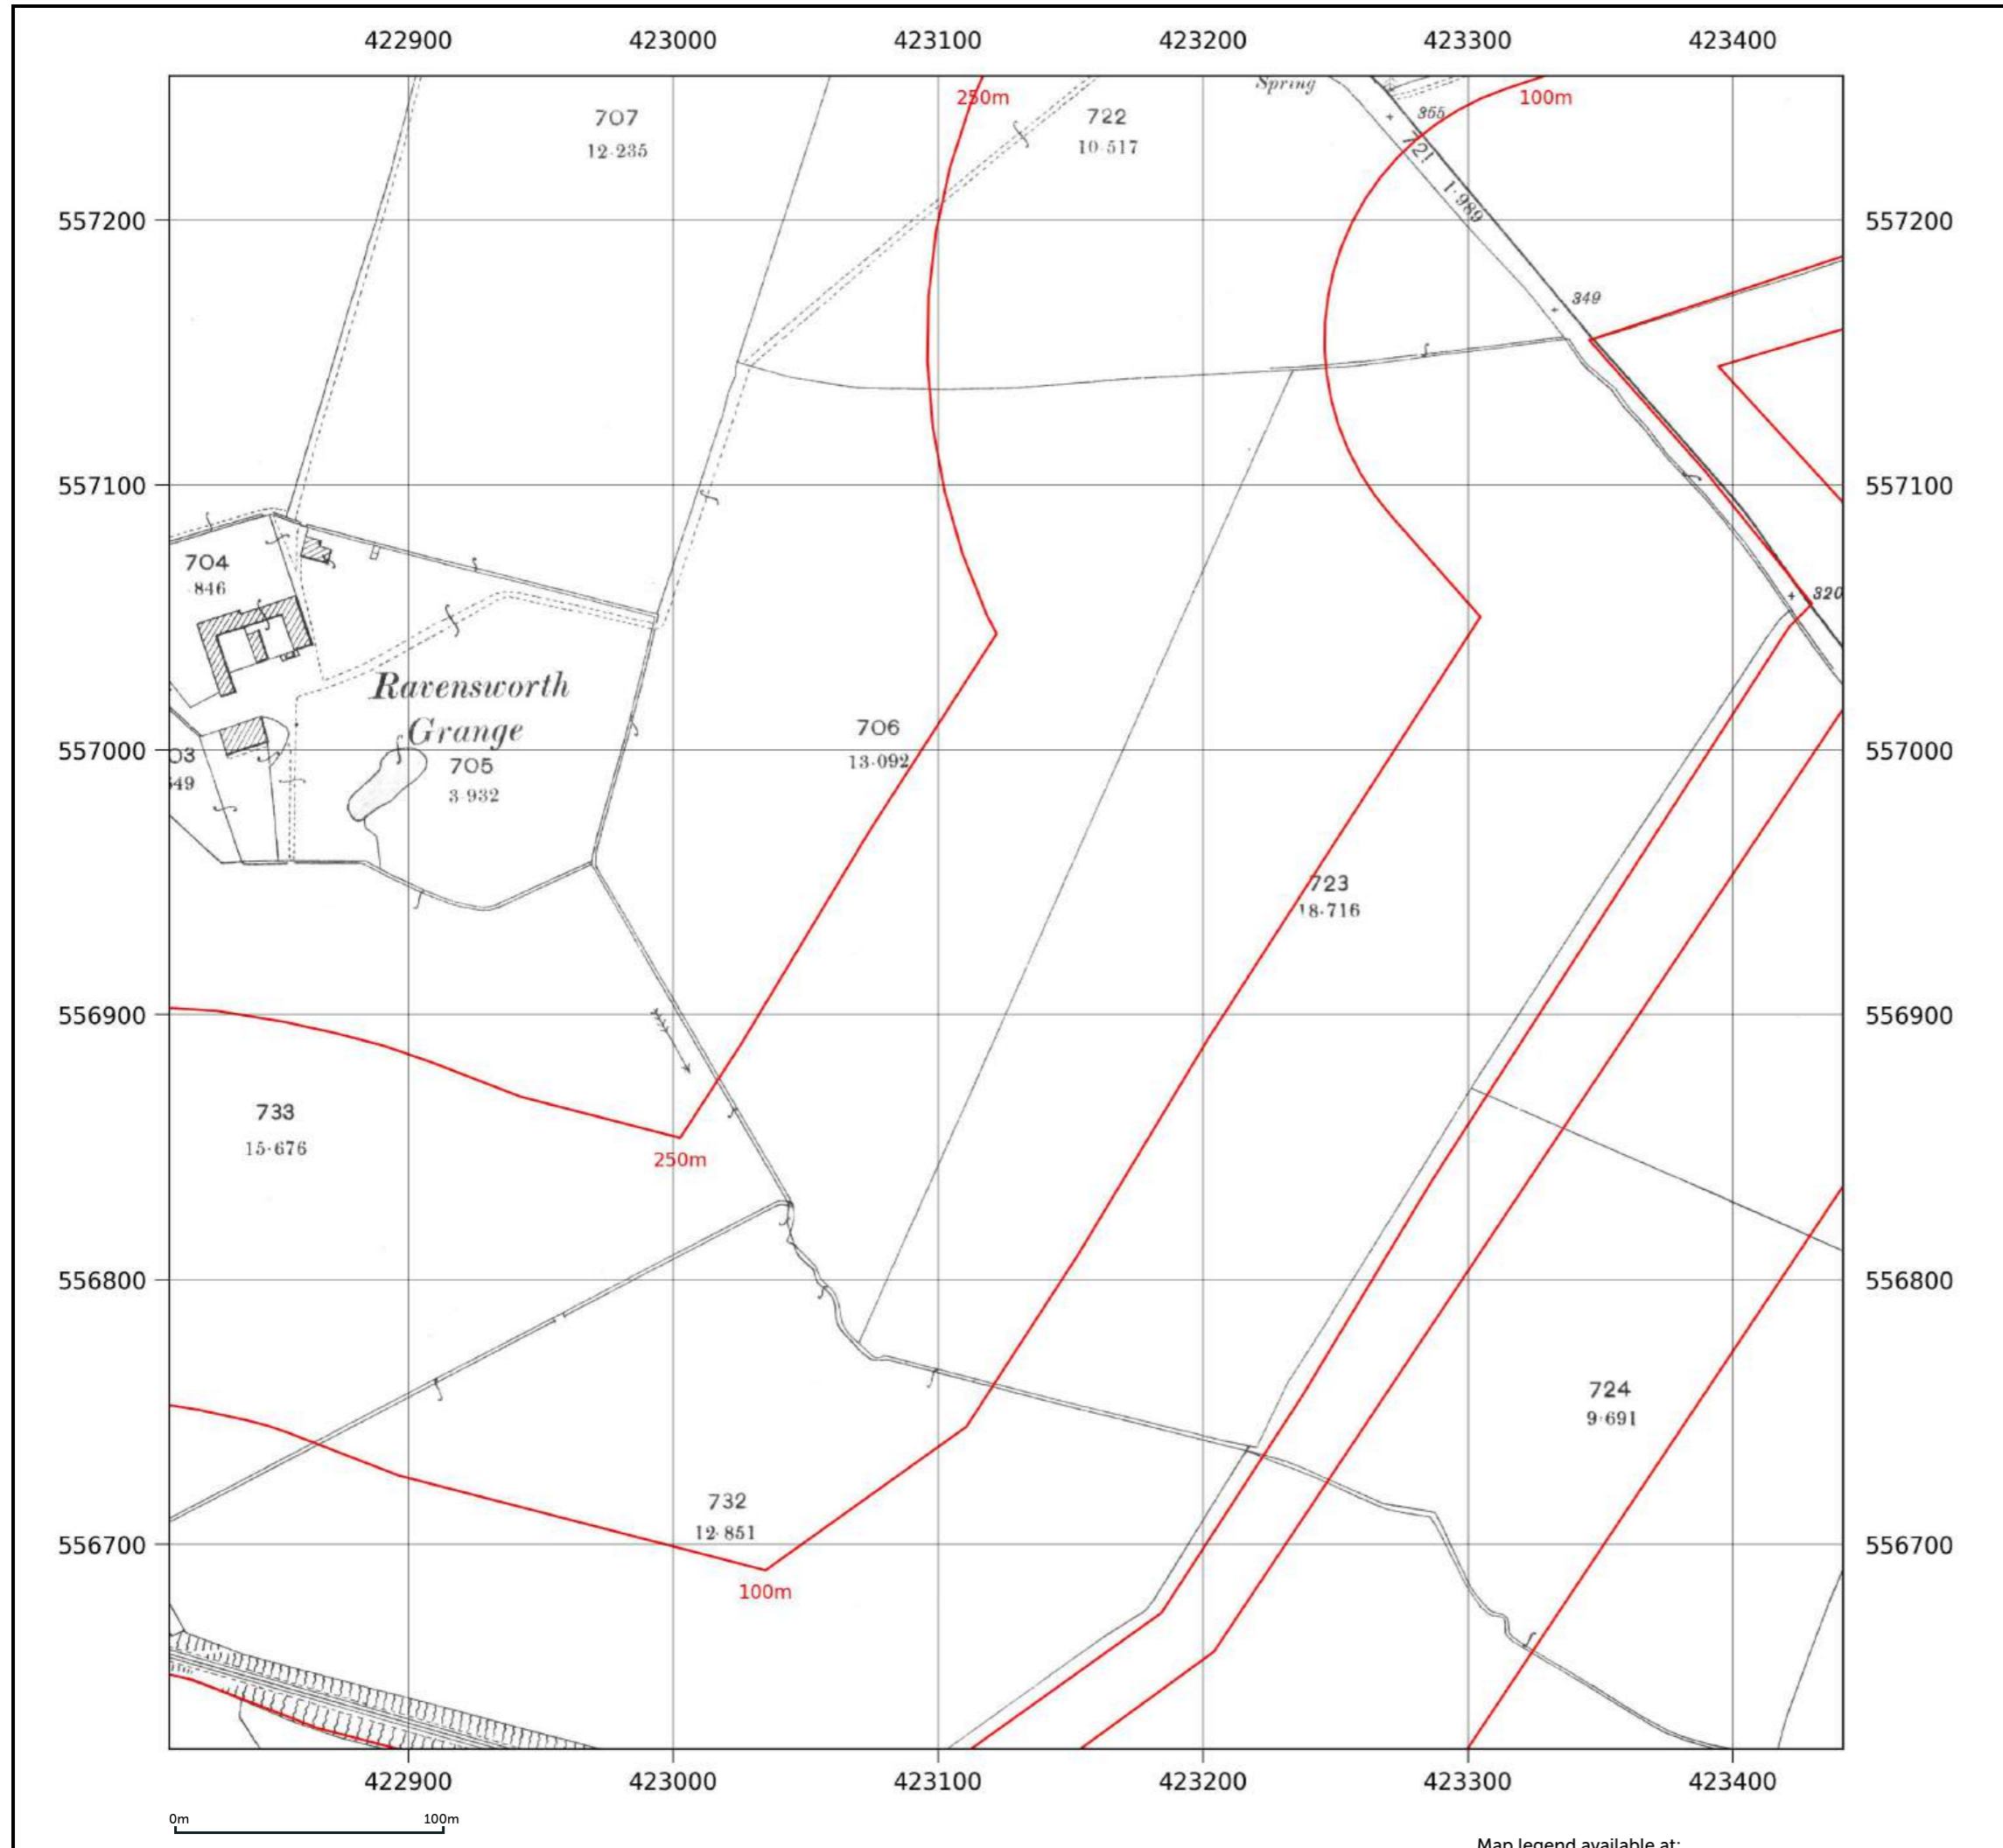

Contact us with any questions at:
info@groundsure.com
01273 257 755