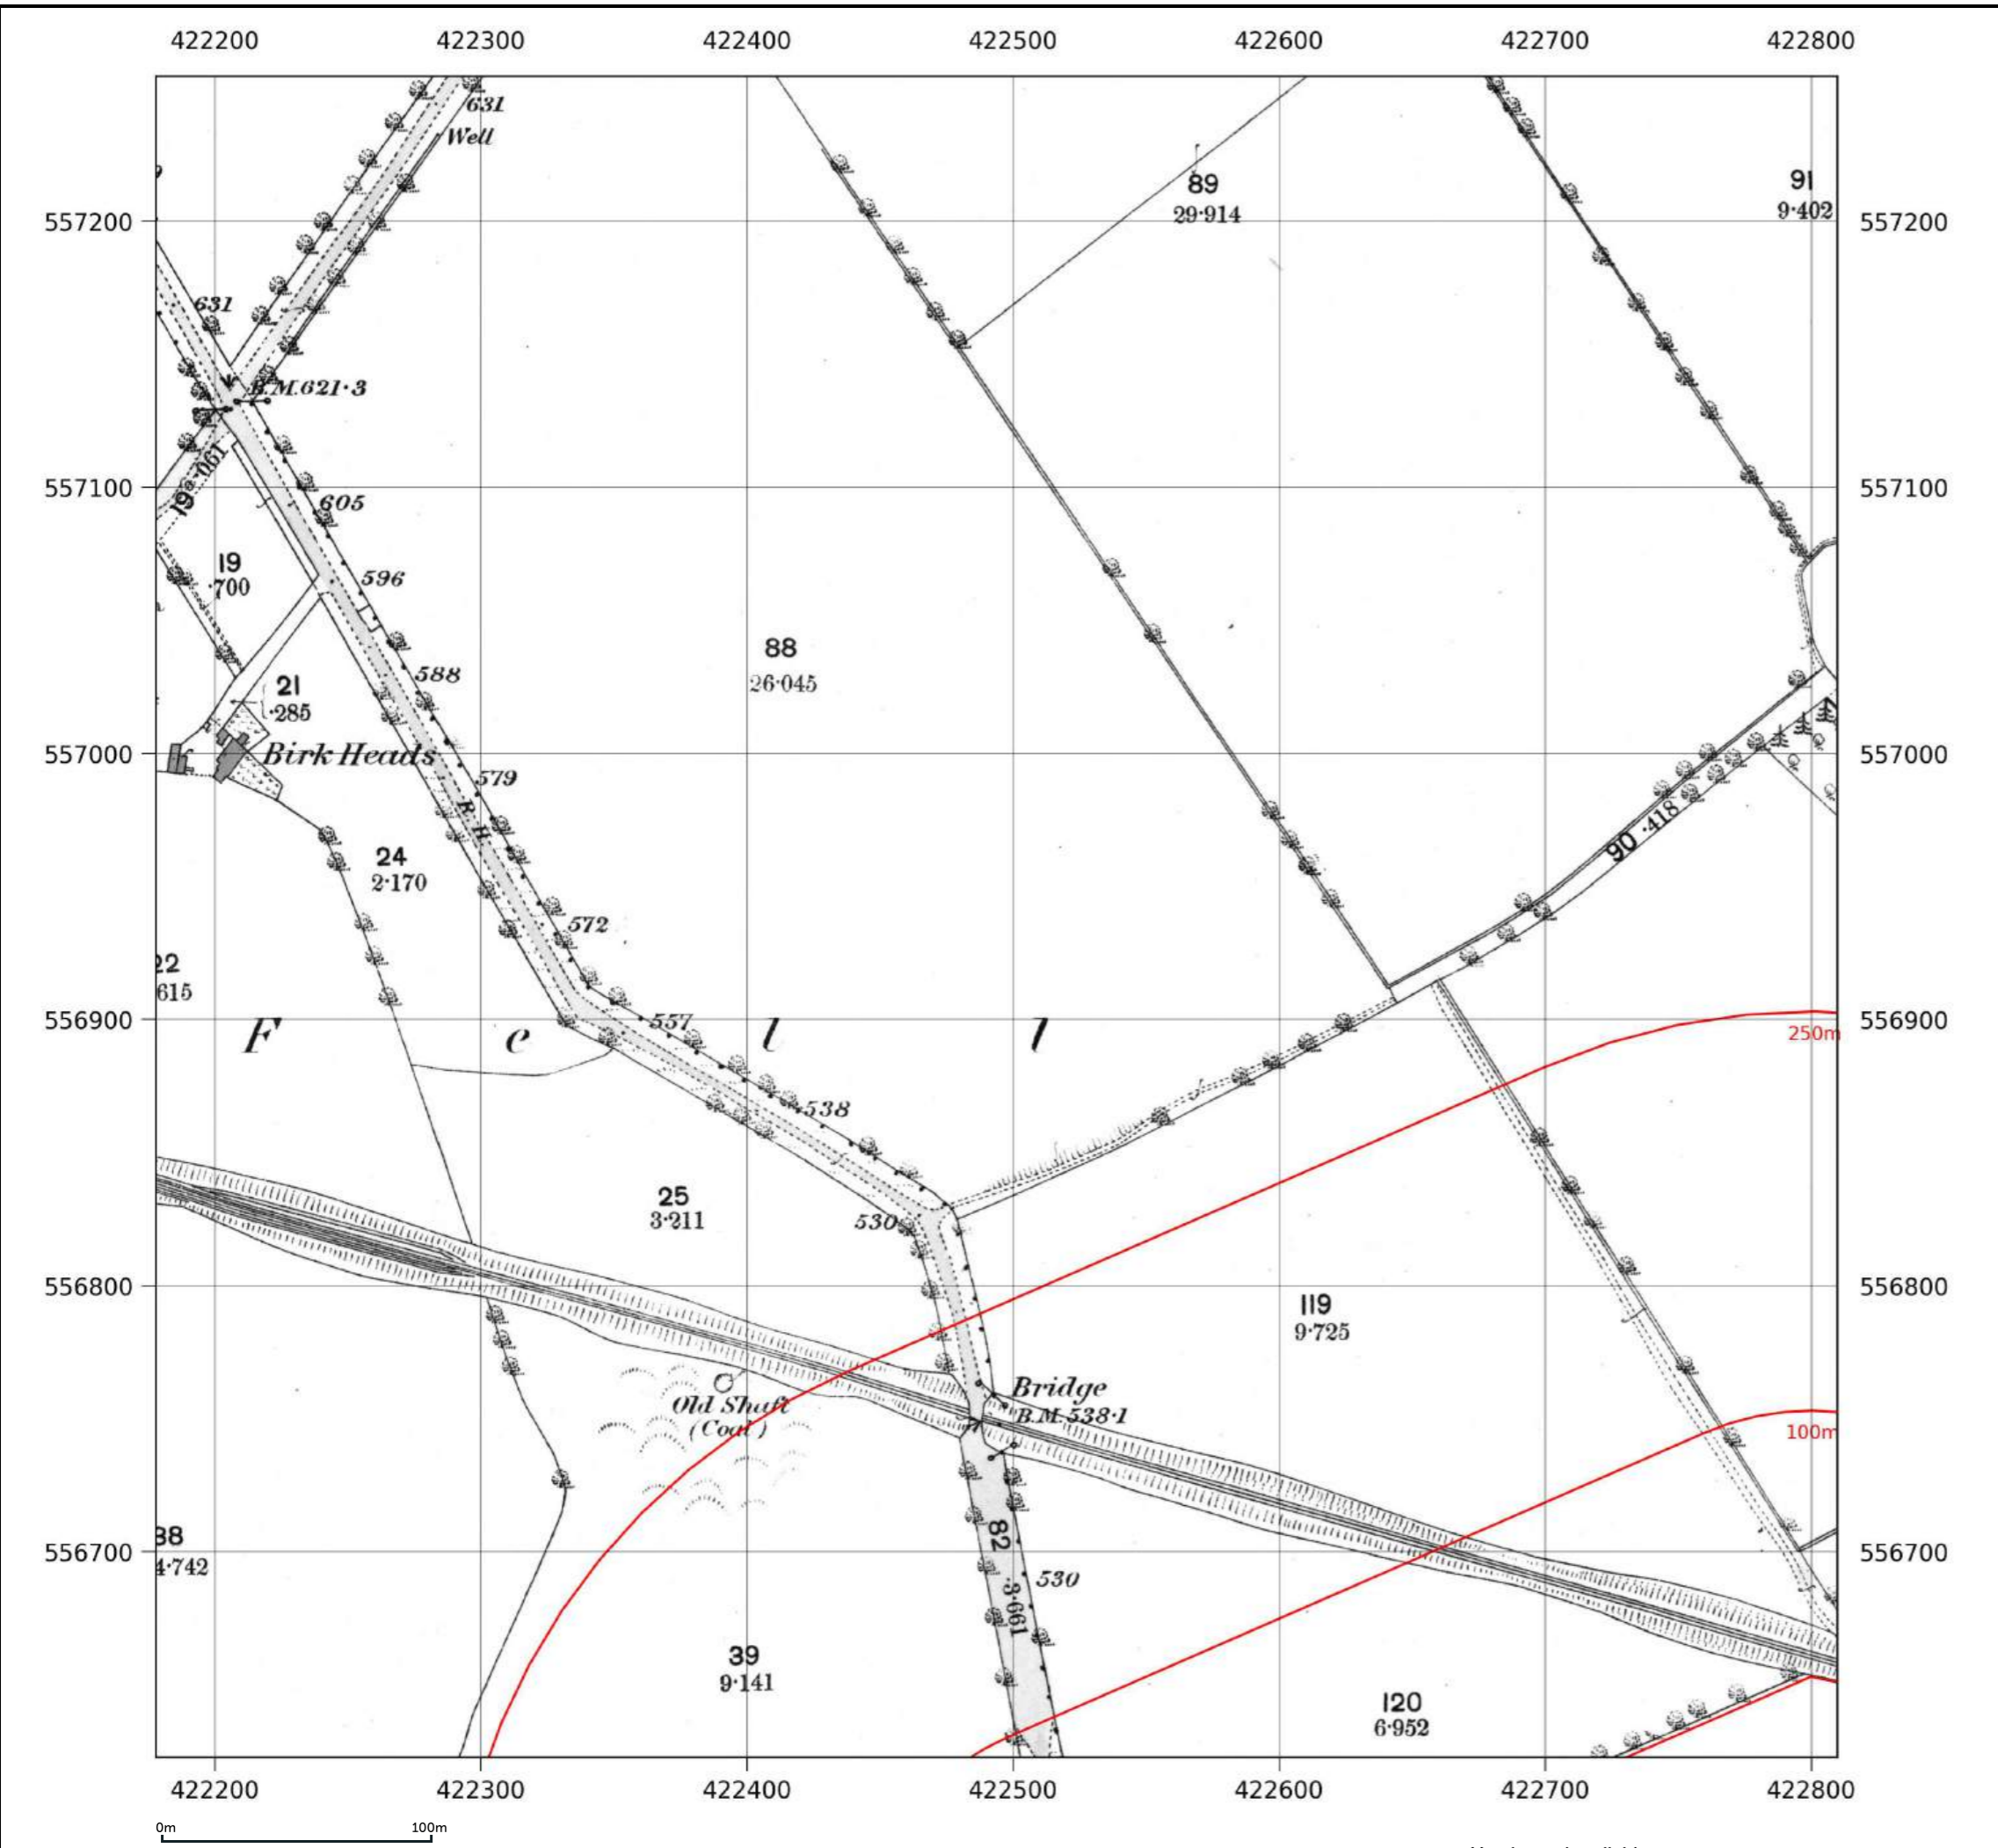

Map legend available at:
knowledge.groundsure.com/hubfs/groundsure_legend.pdf