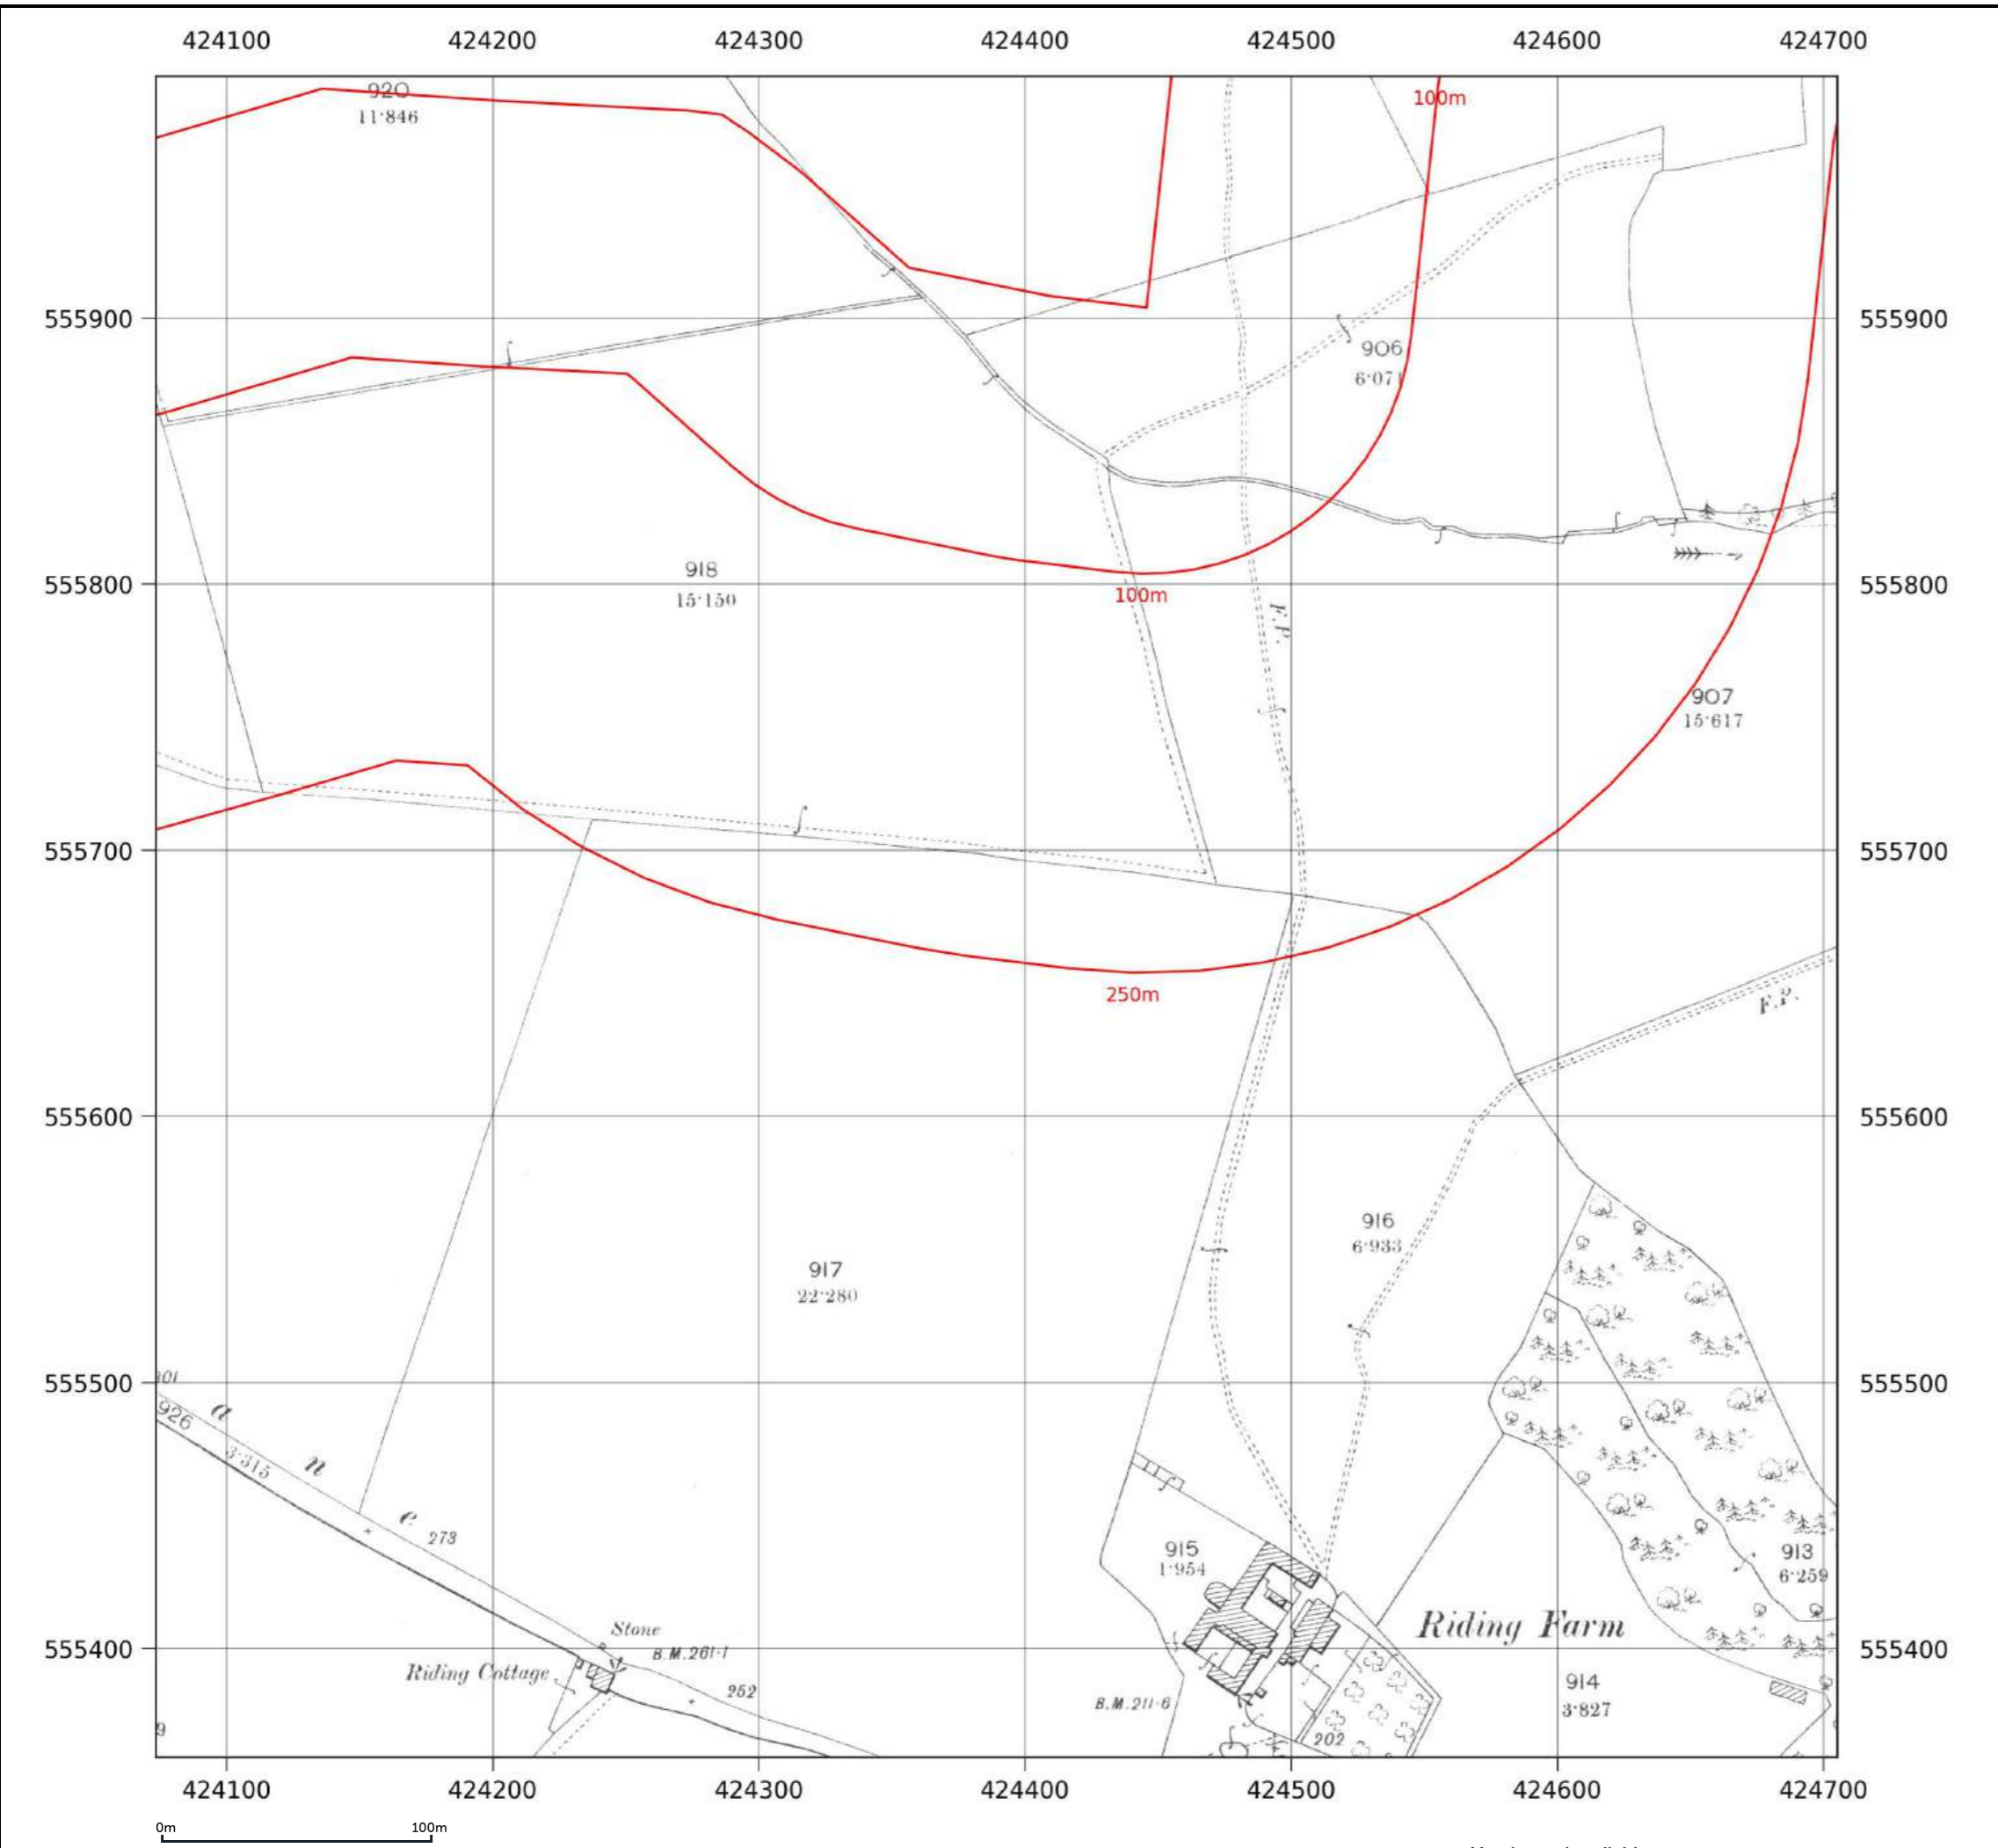

Map legend available at:
knowledge.groundsure.com/hubfs/groundsure_legend.pdf