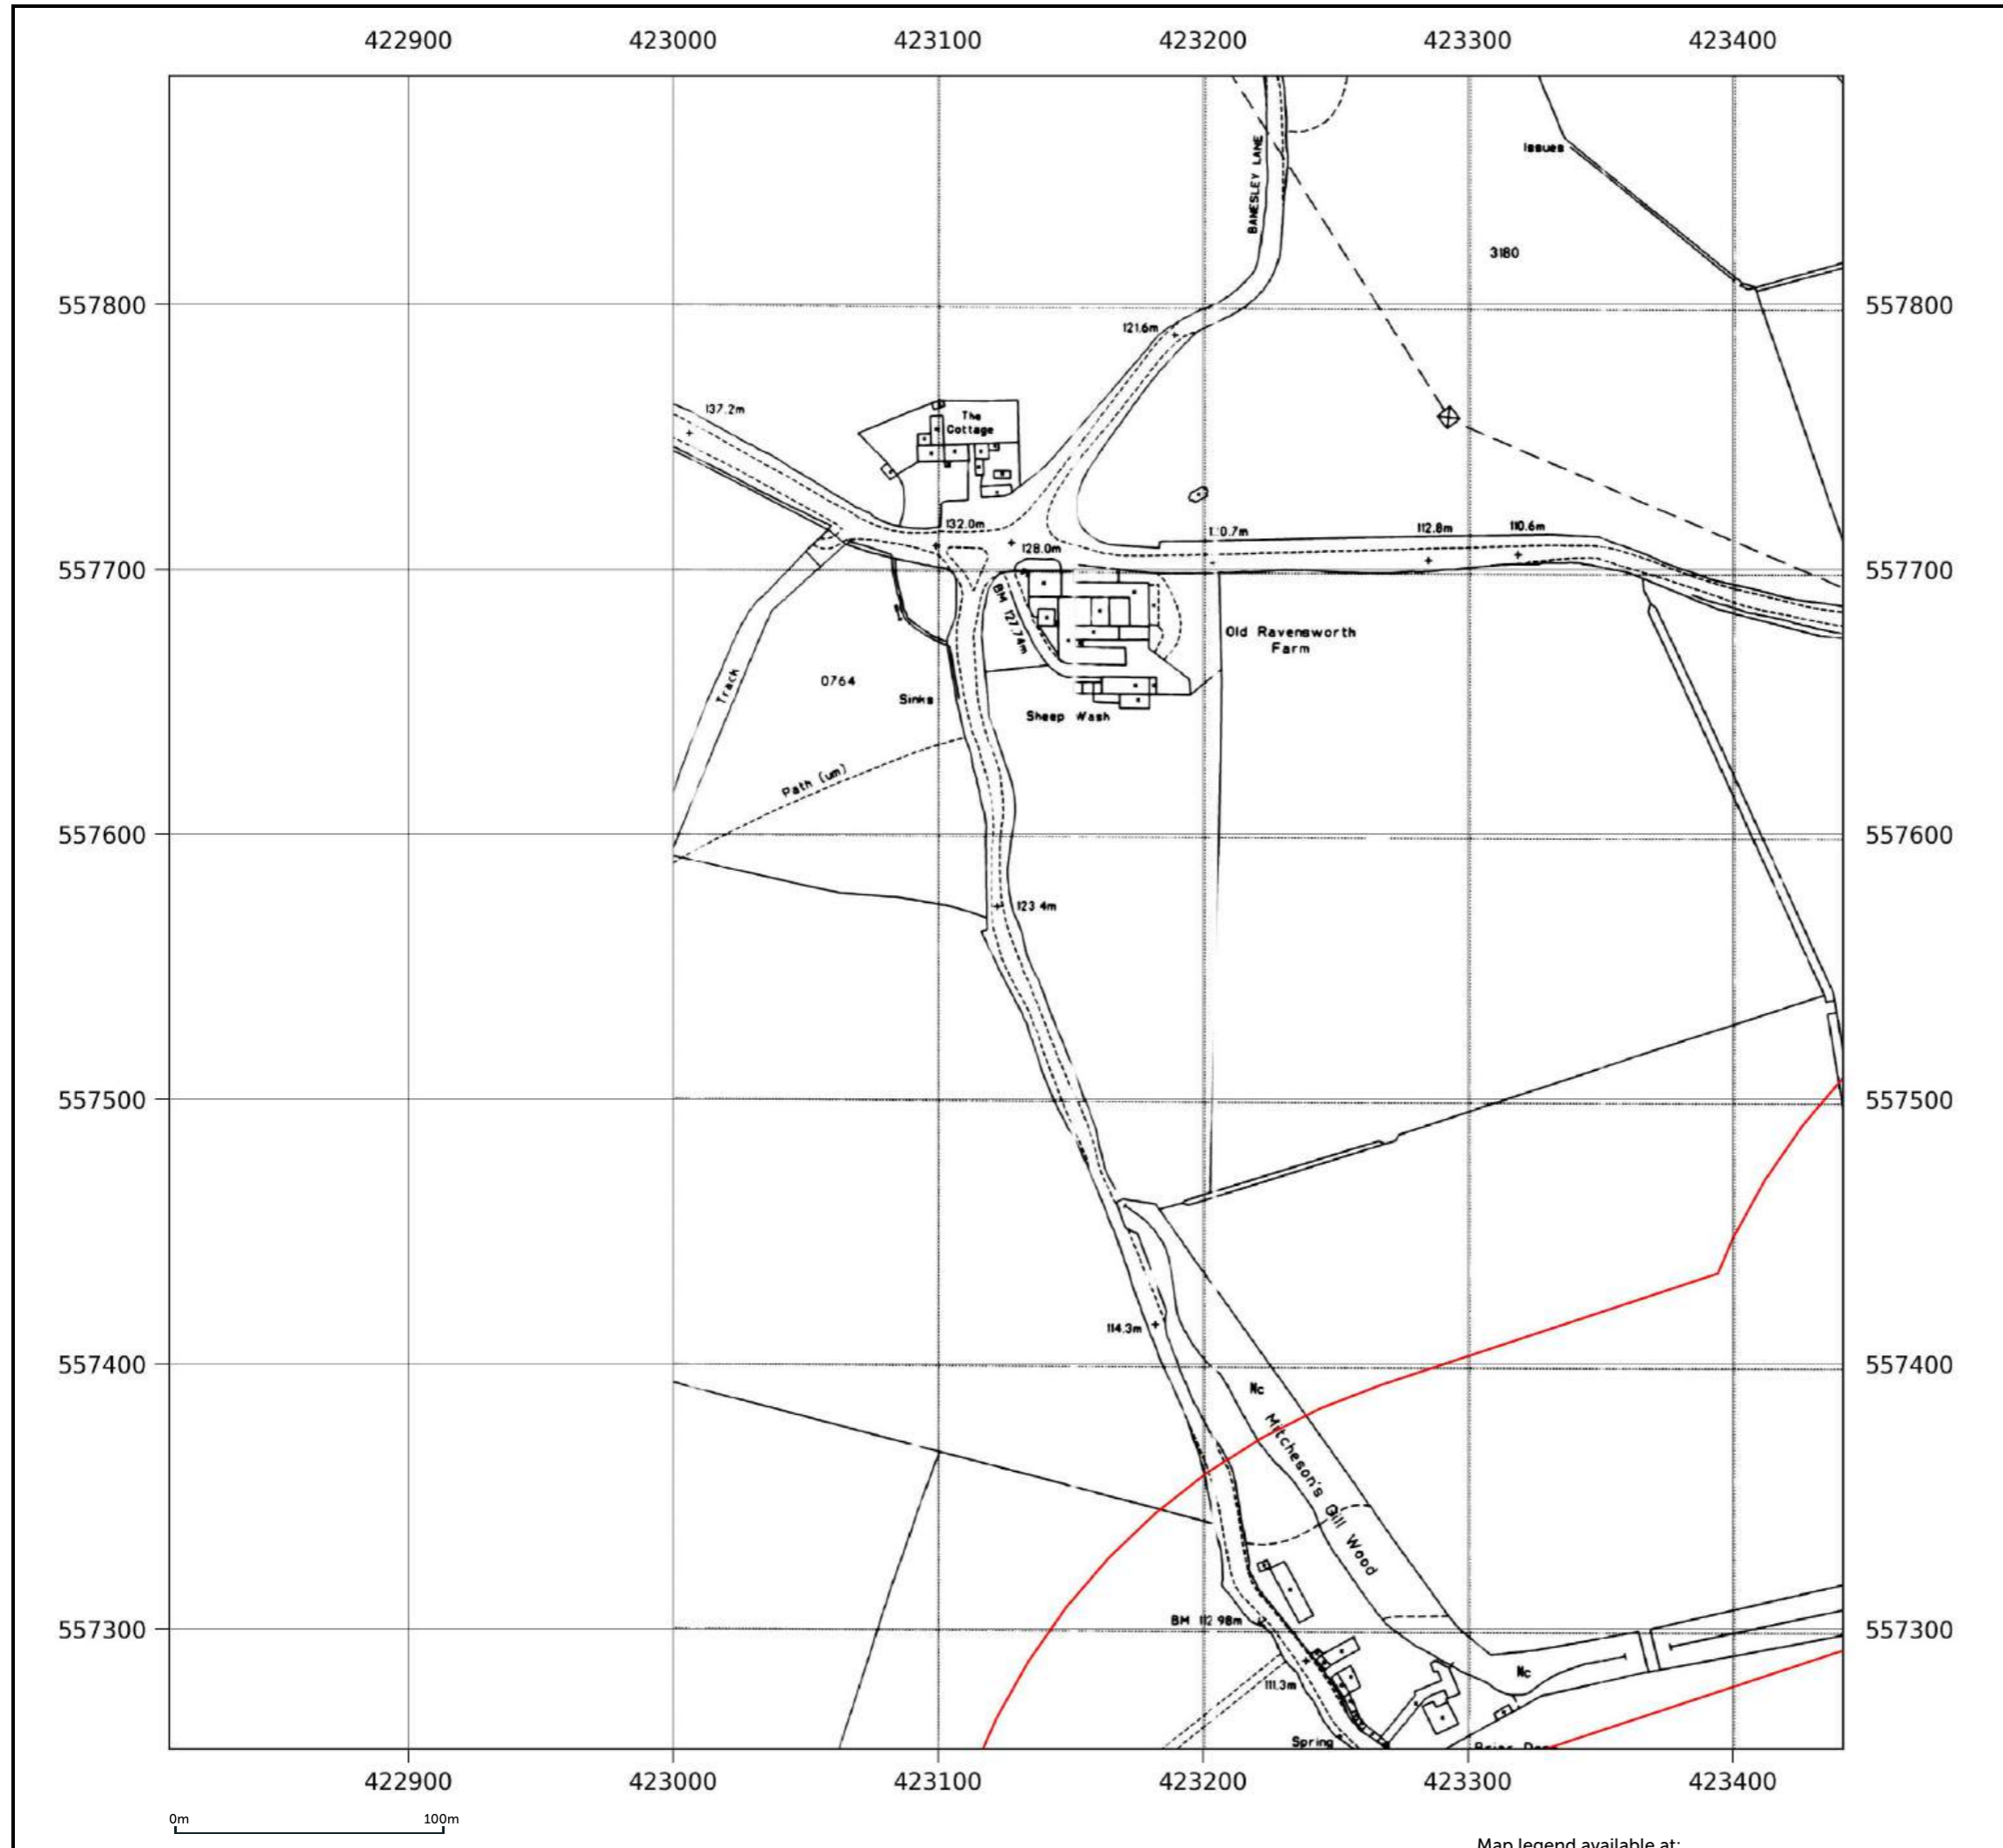

Map legend available at: knowledge.groundsure.com/hubfs/groundsure_legend.pdf