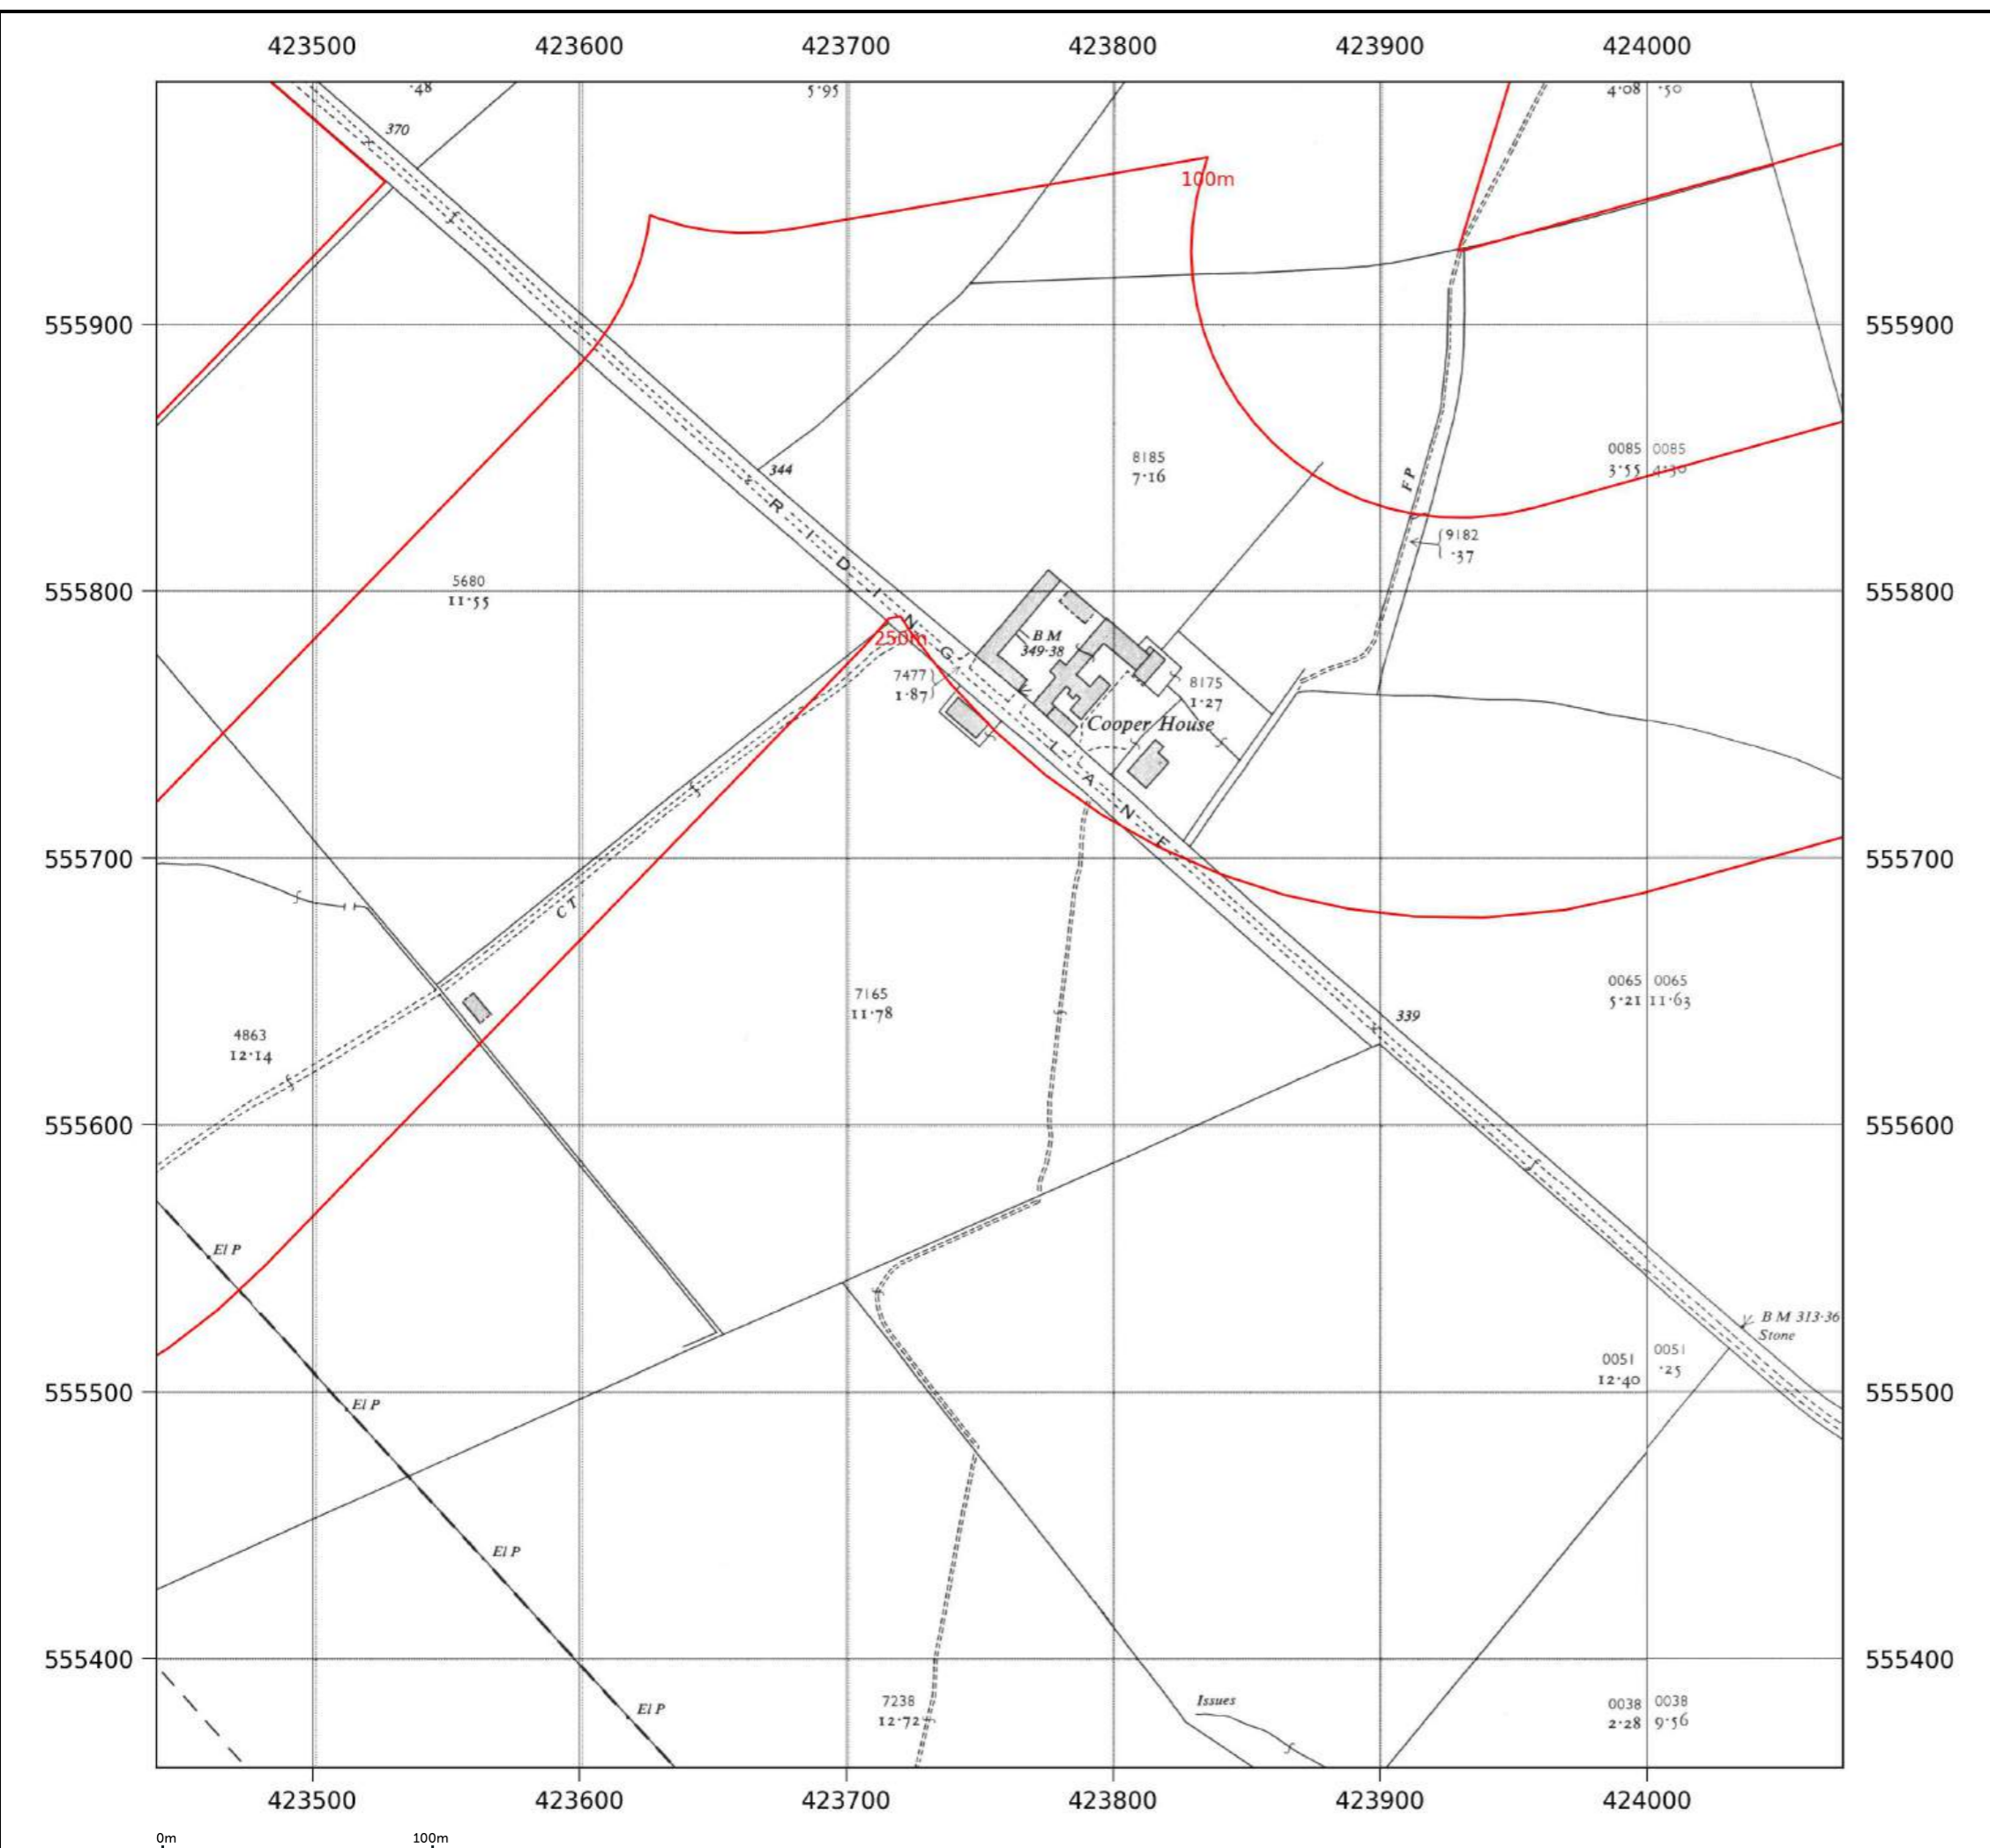

Map legend available at:
knowledge.groundsure.com/hubfs/groundsure_legend.pdf