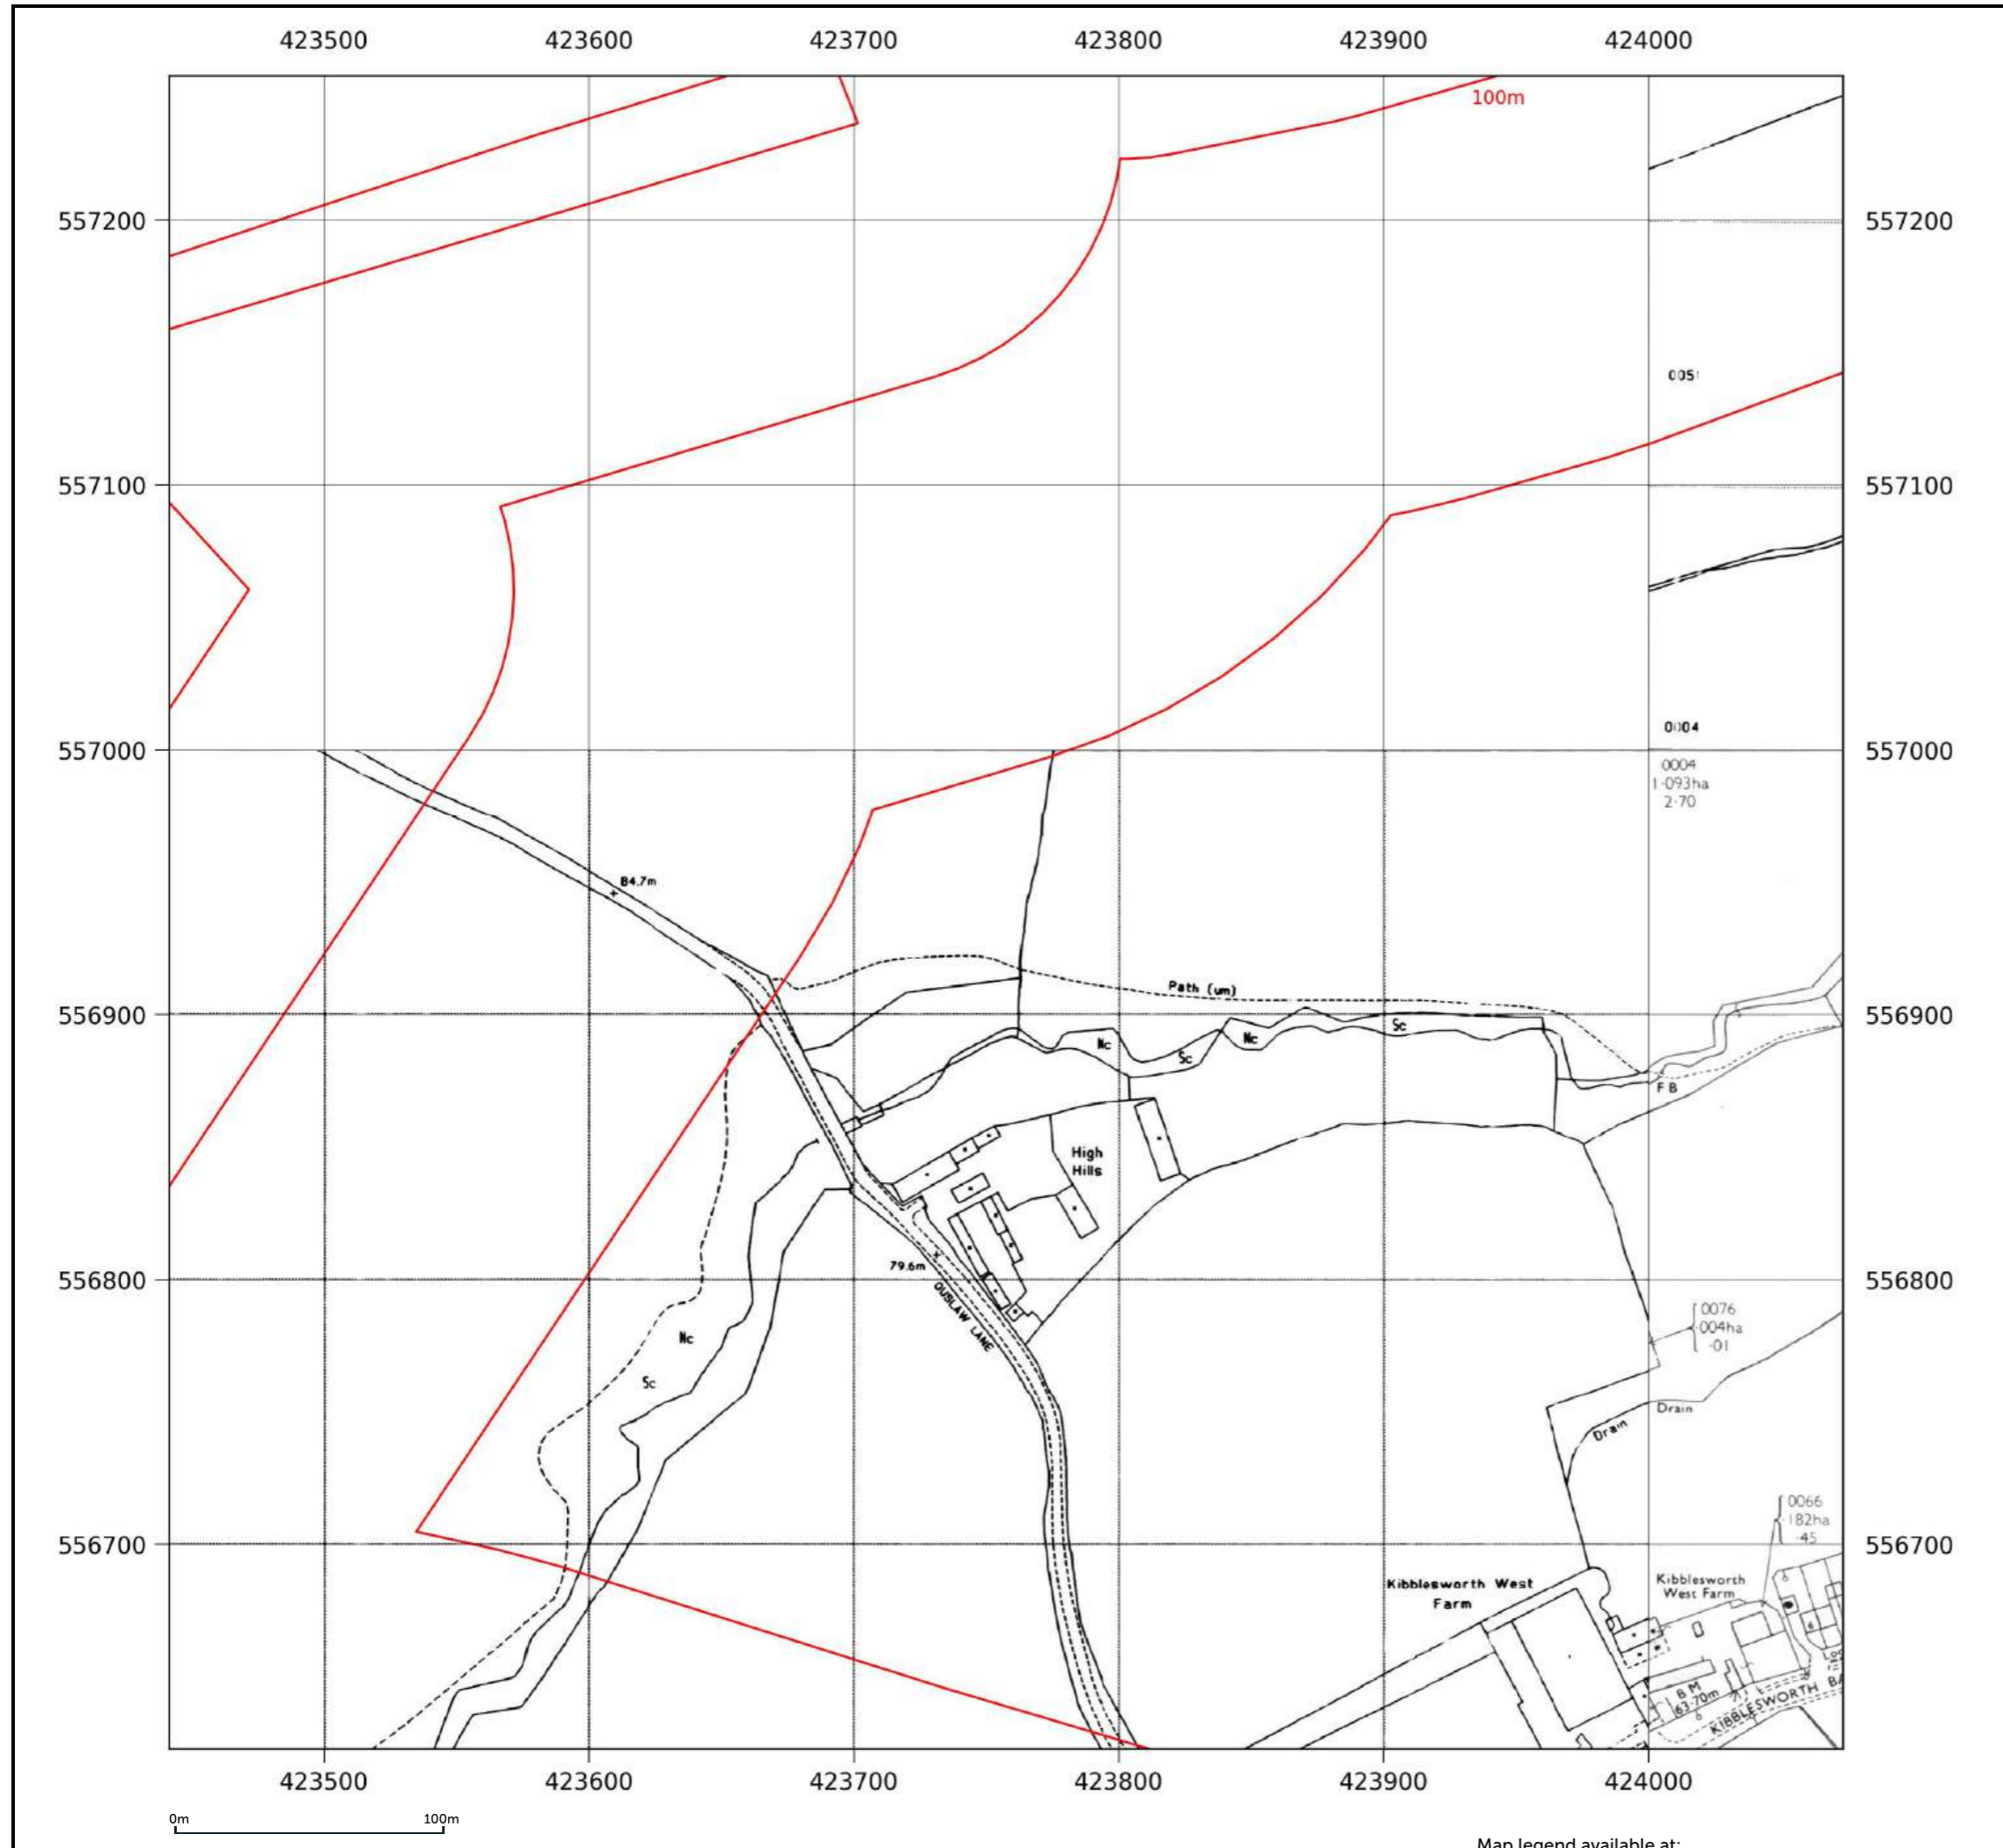

Map legend available at:
knowledge.groundsure.com/hubfs/groundsure_legend.pdf