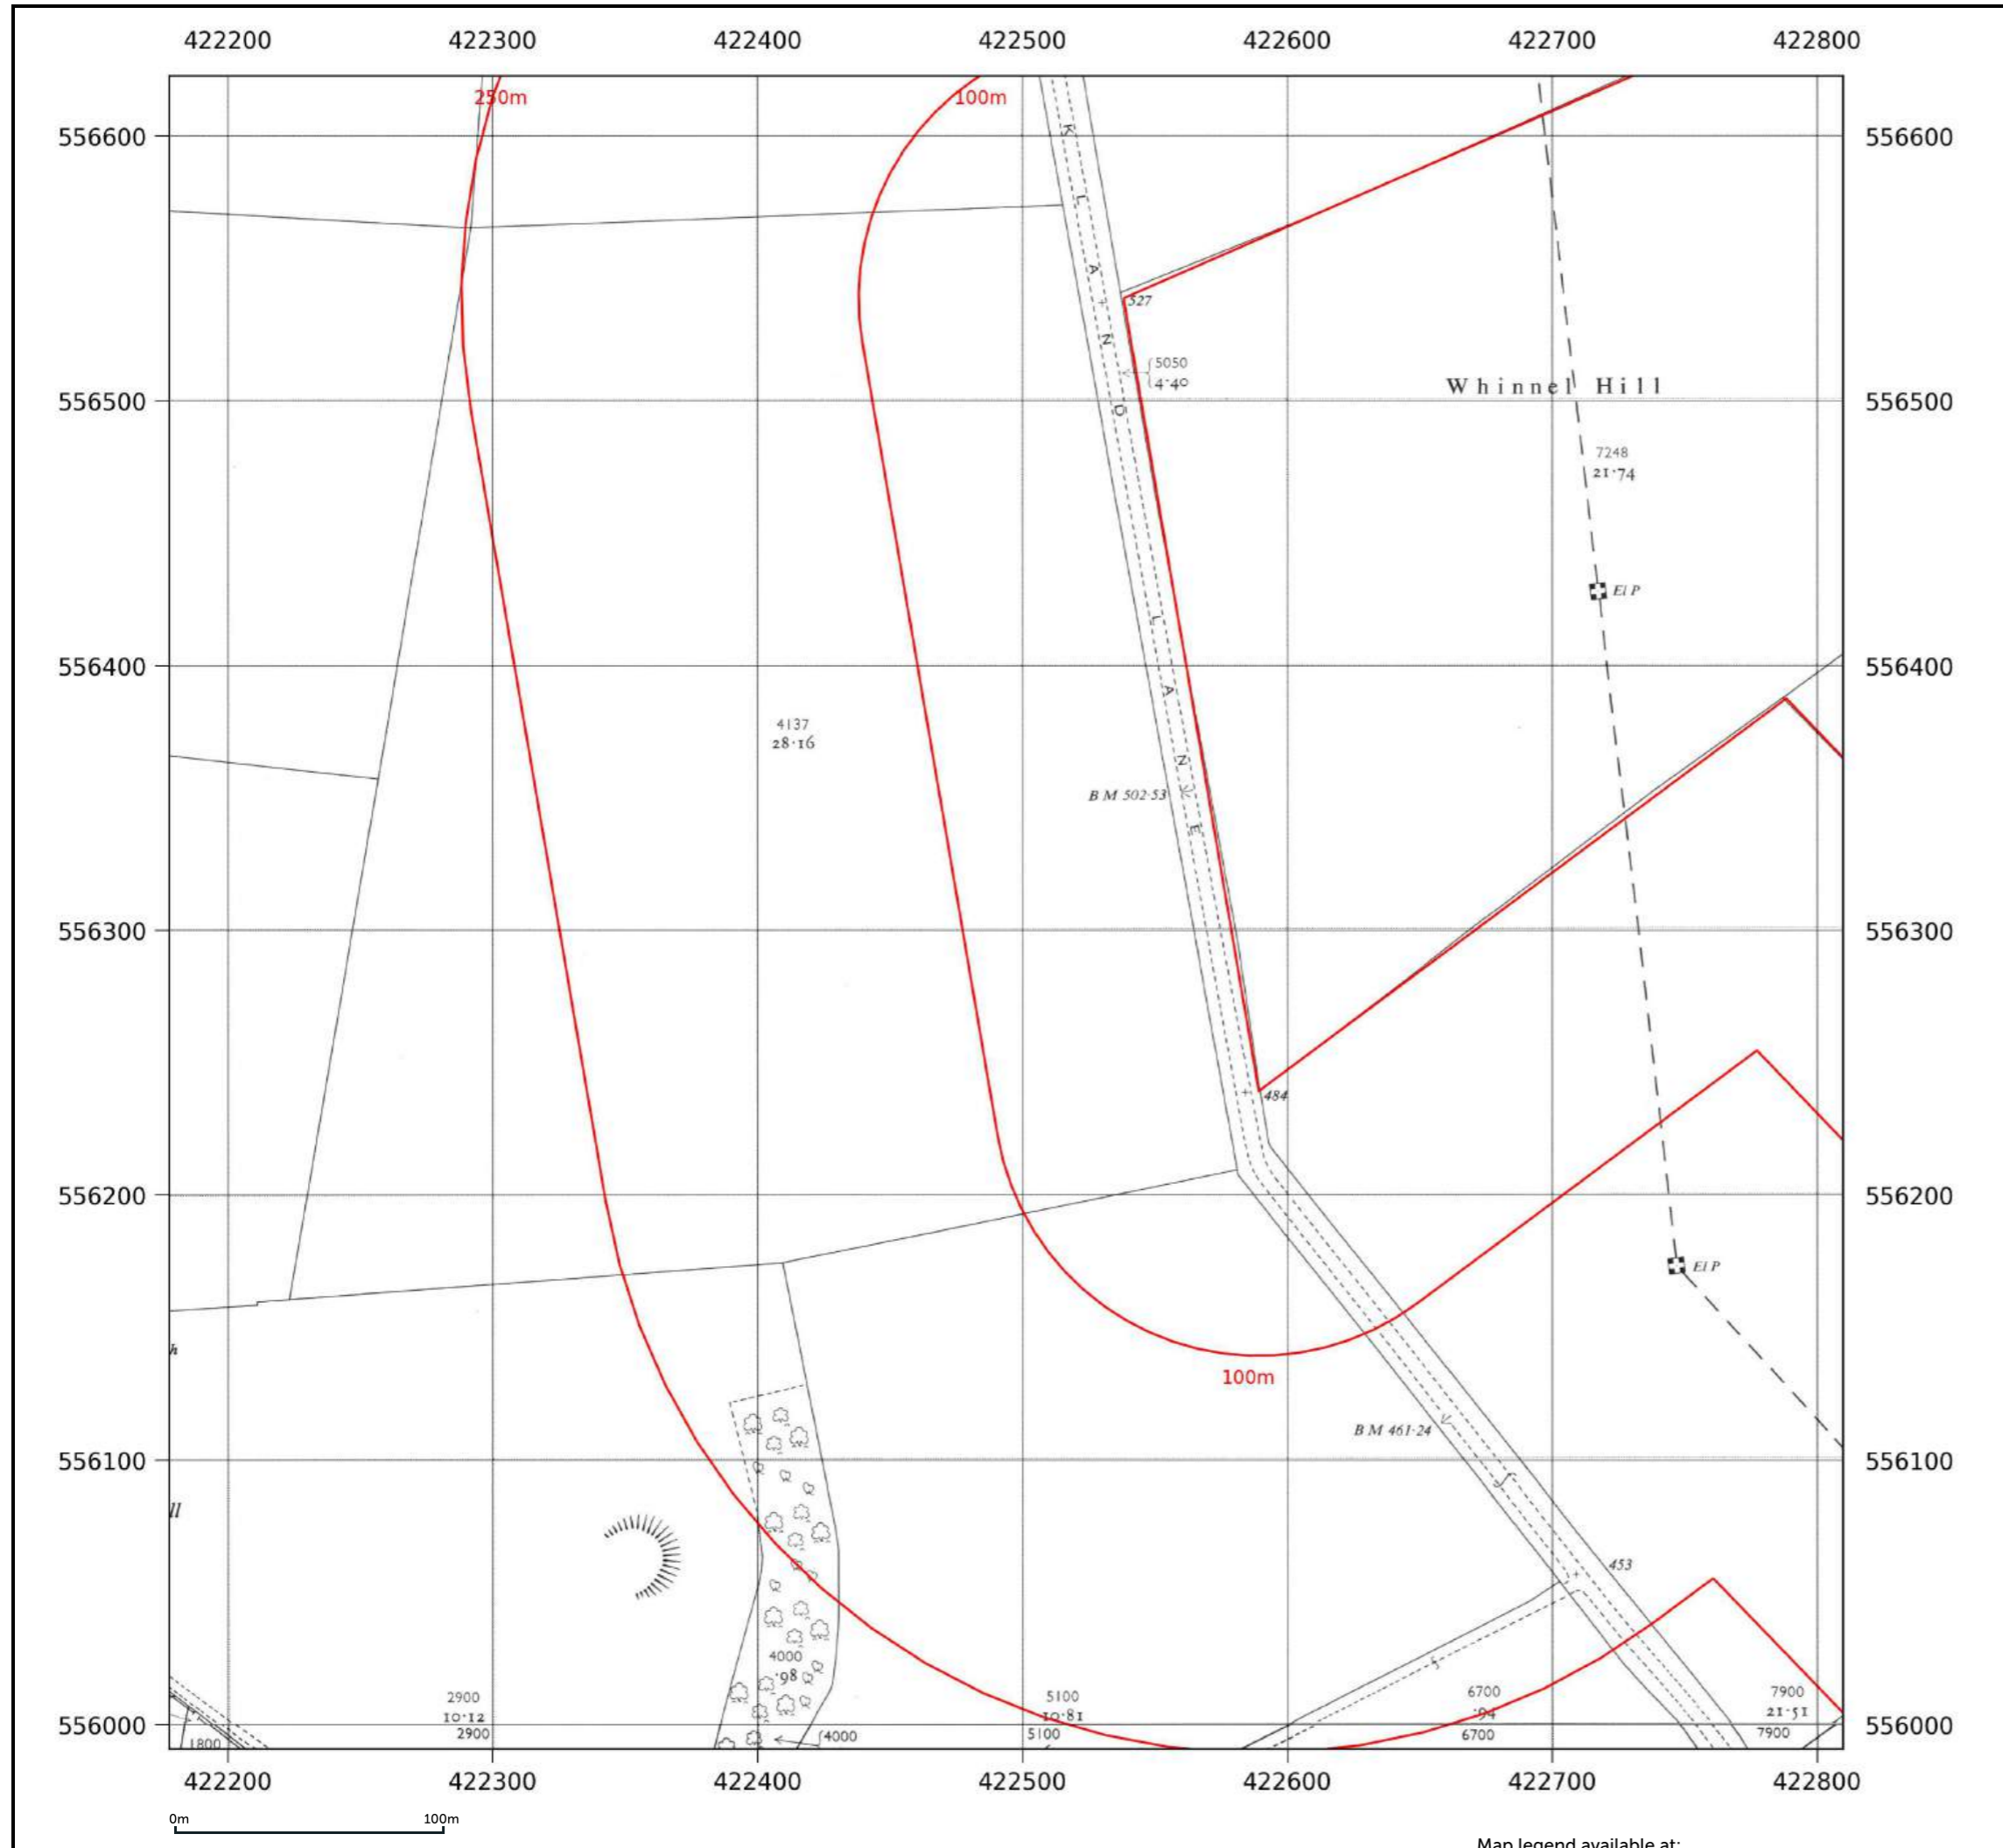

Contact us with any questions at:
info@groundsure.com
01273 257 755