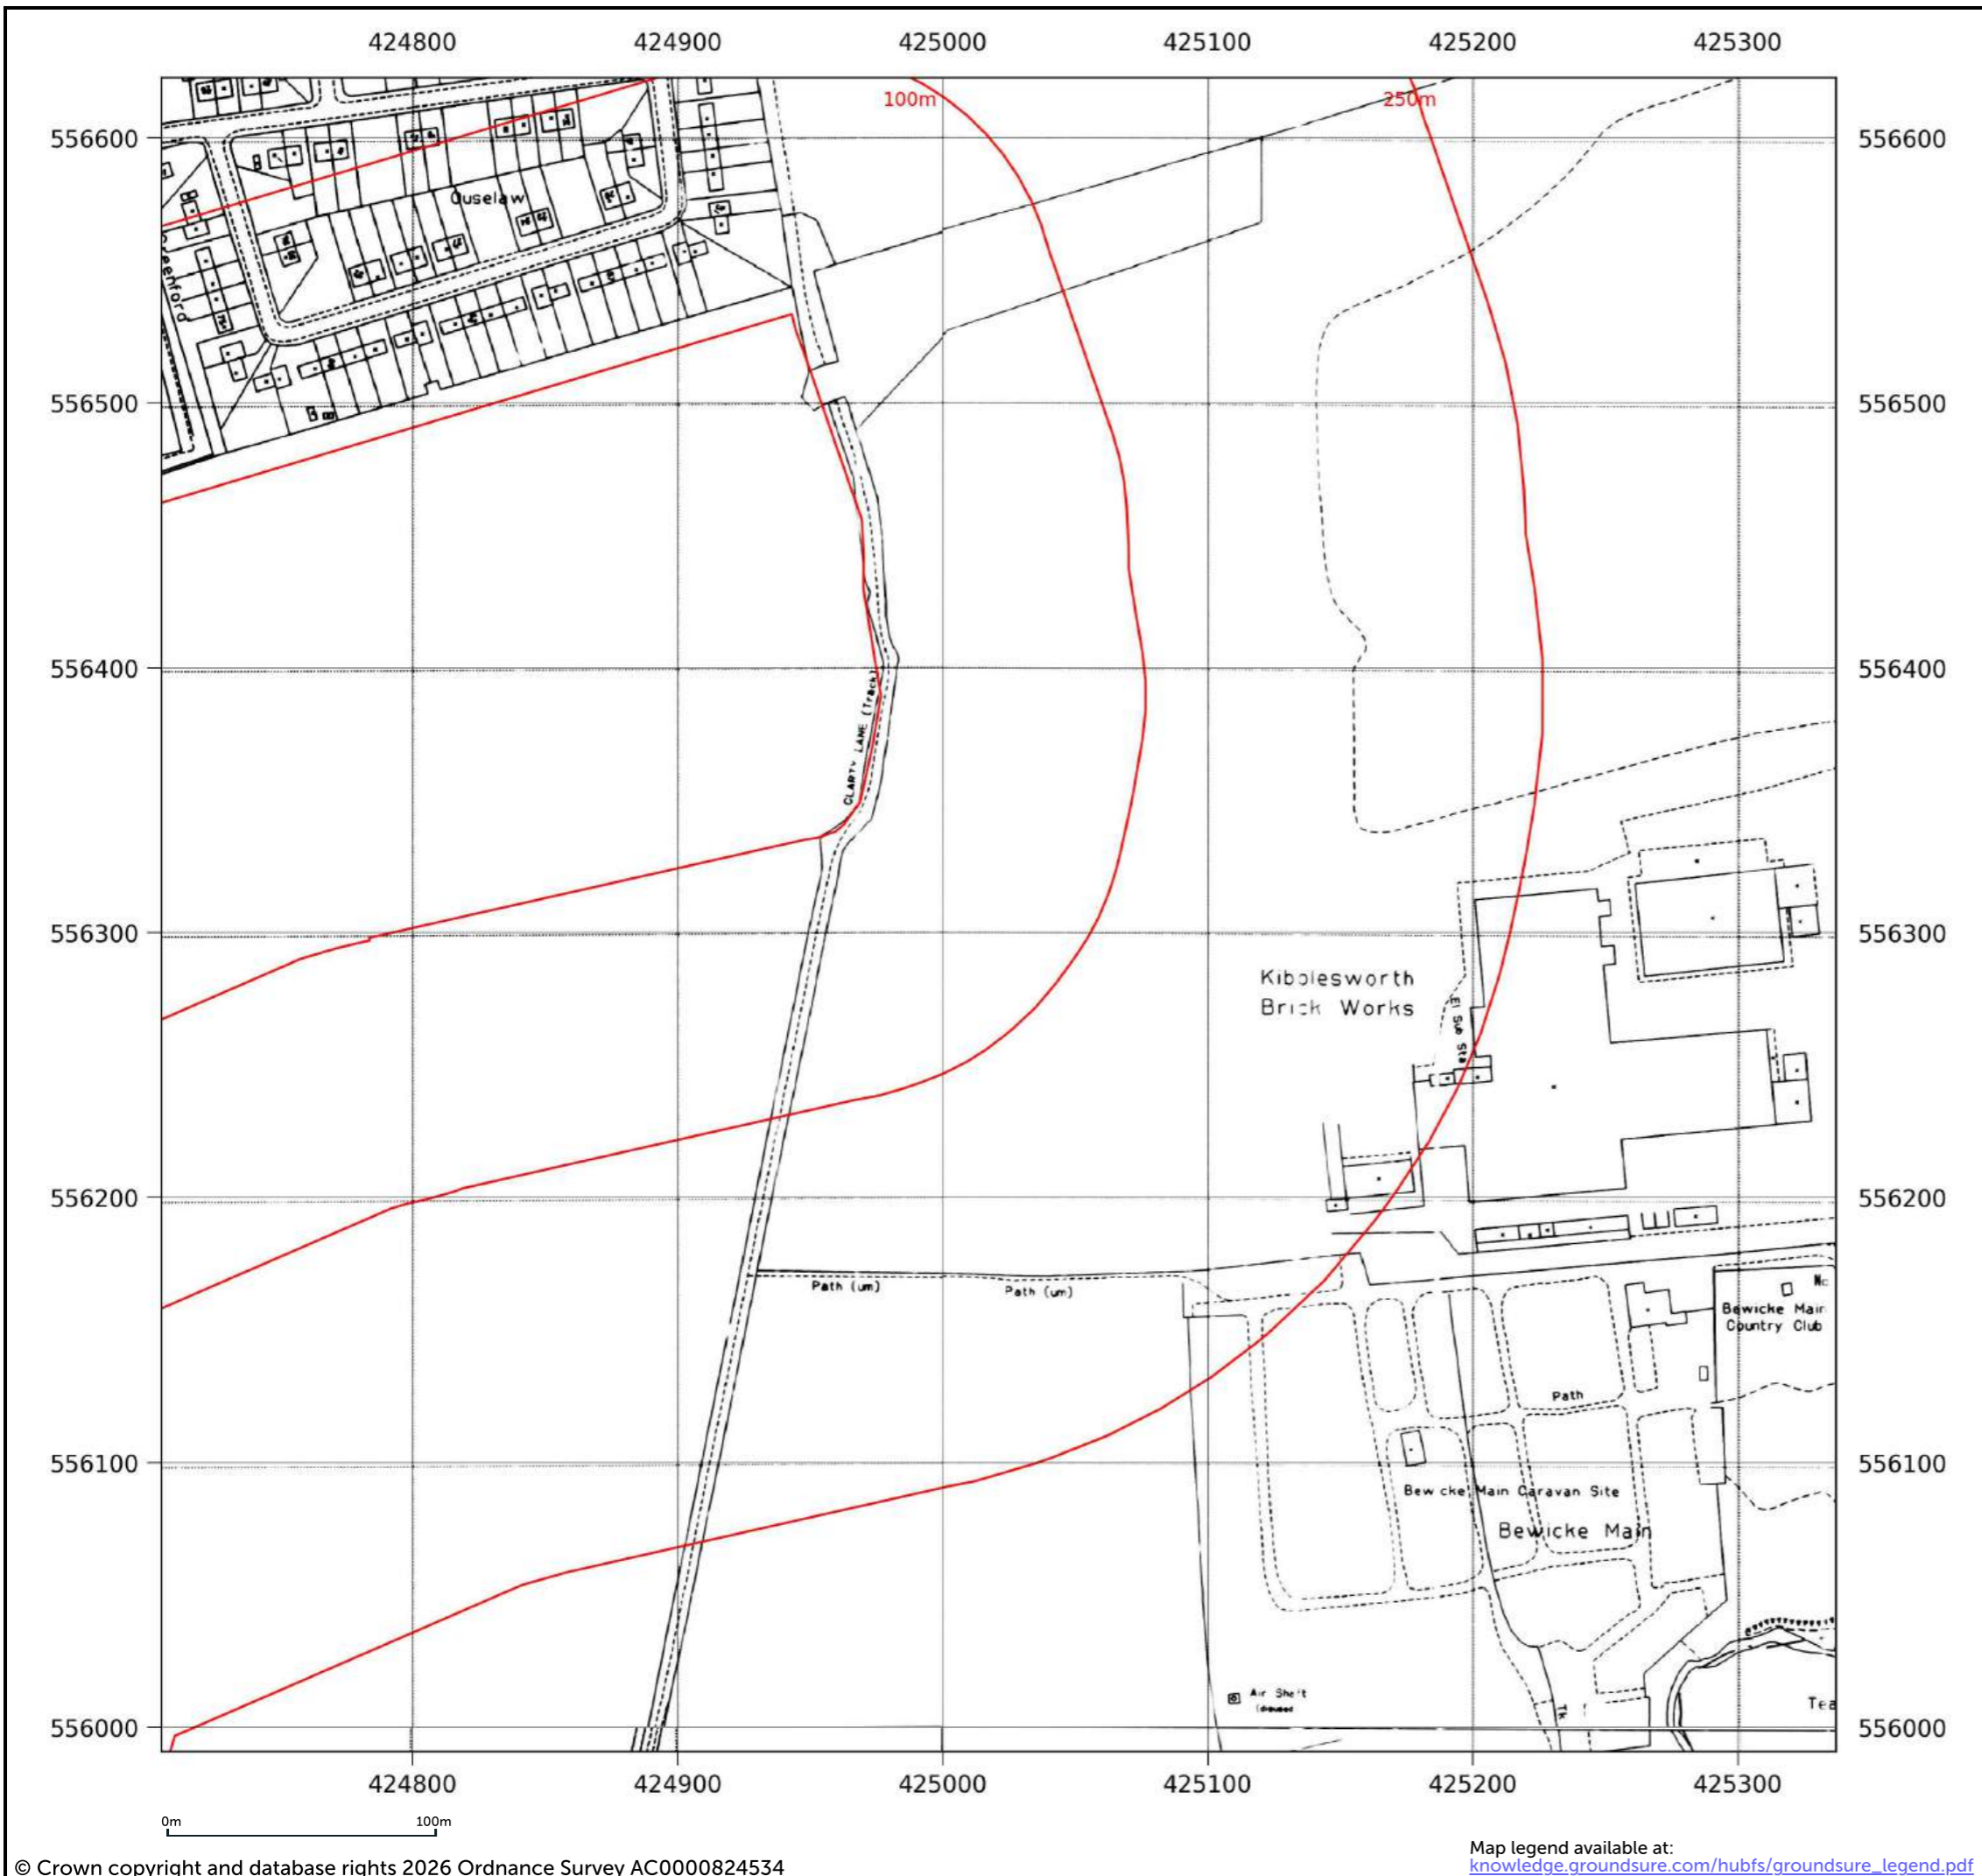

Site details:	Coltsdene, Kibblesworth, Gateshead
Client ref:	PO14046 : Groundsure Report 244990
Report ref:	GS-GSA-RLE-EWD-SPL
Grid ref:	423687.94, 556385.5
Production date:	18 March 2026

Map name:	National Grid
Map date:	1993-1994
Scale:	1:2,500
Printed at:	1:2,500

Date: 1993 Copyright: 1993	Date: 1993 Copyright: 1993
Date: 1994 Copyright: 1993	Date: 1993 Copyright: 1993

Contact us with any questions at:
info@groundsure.com
01273 257 755