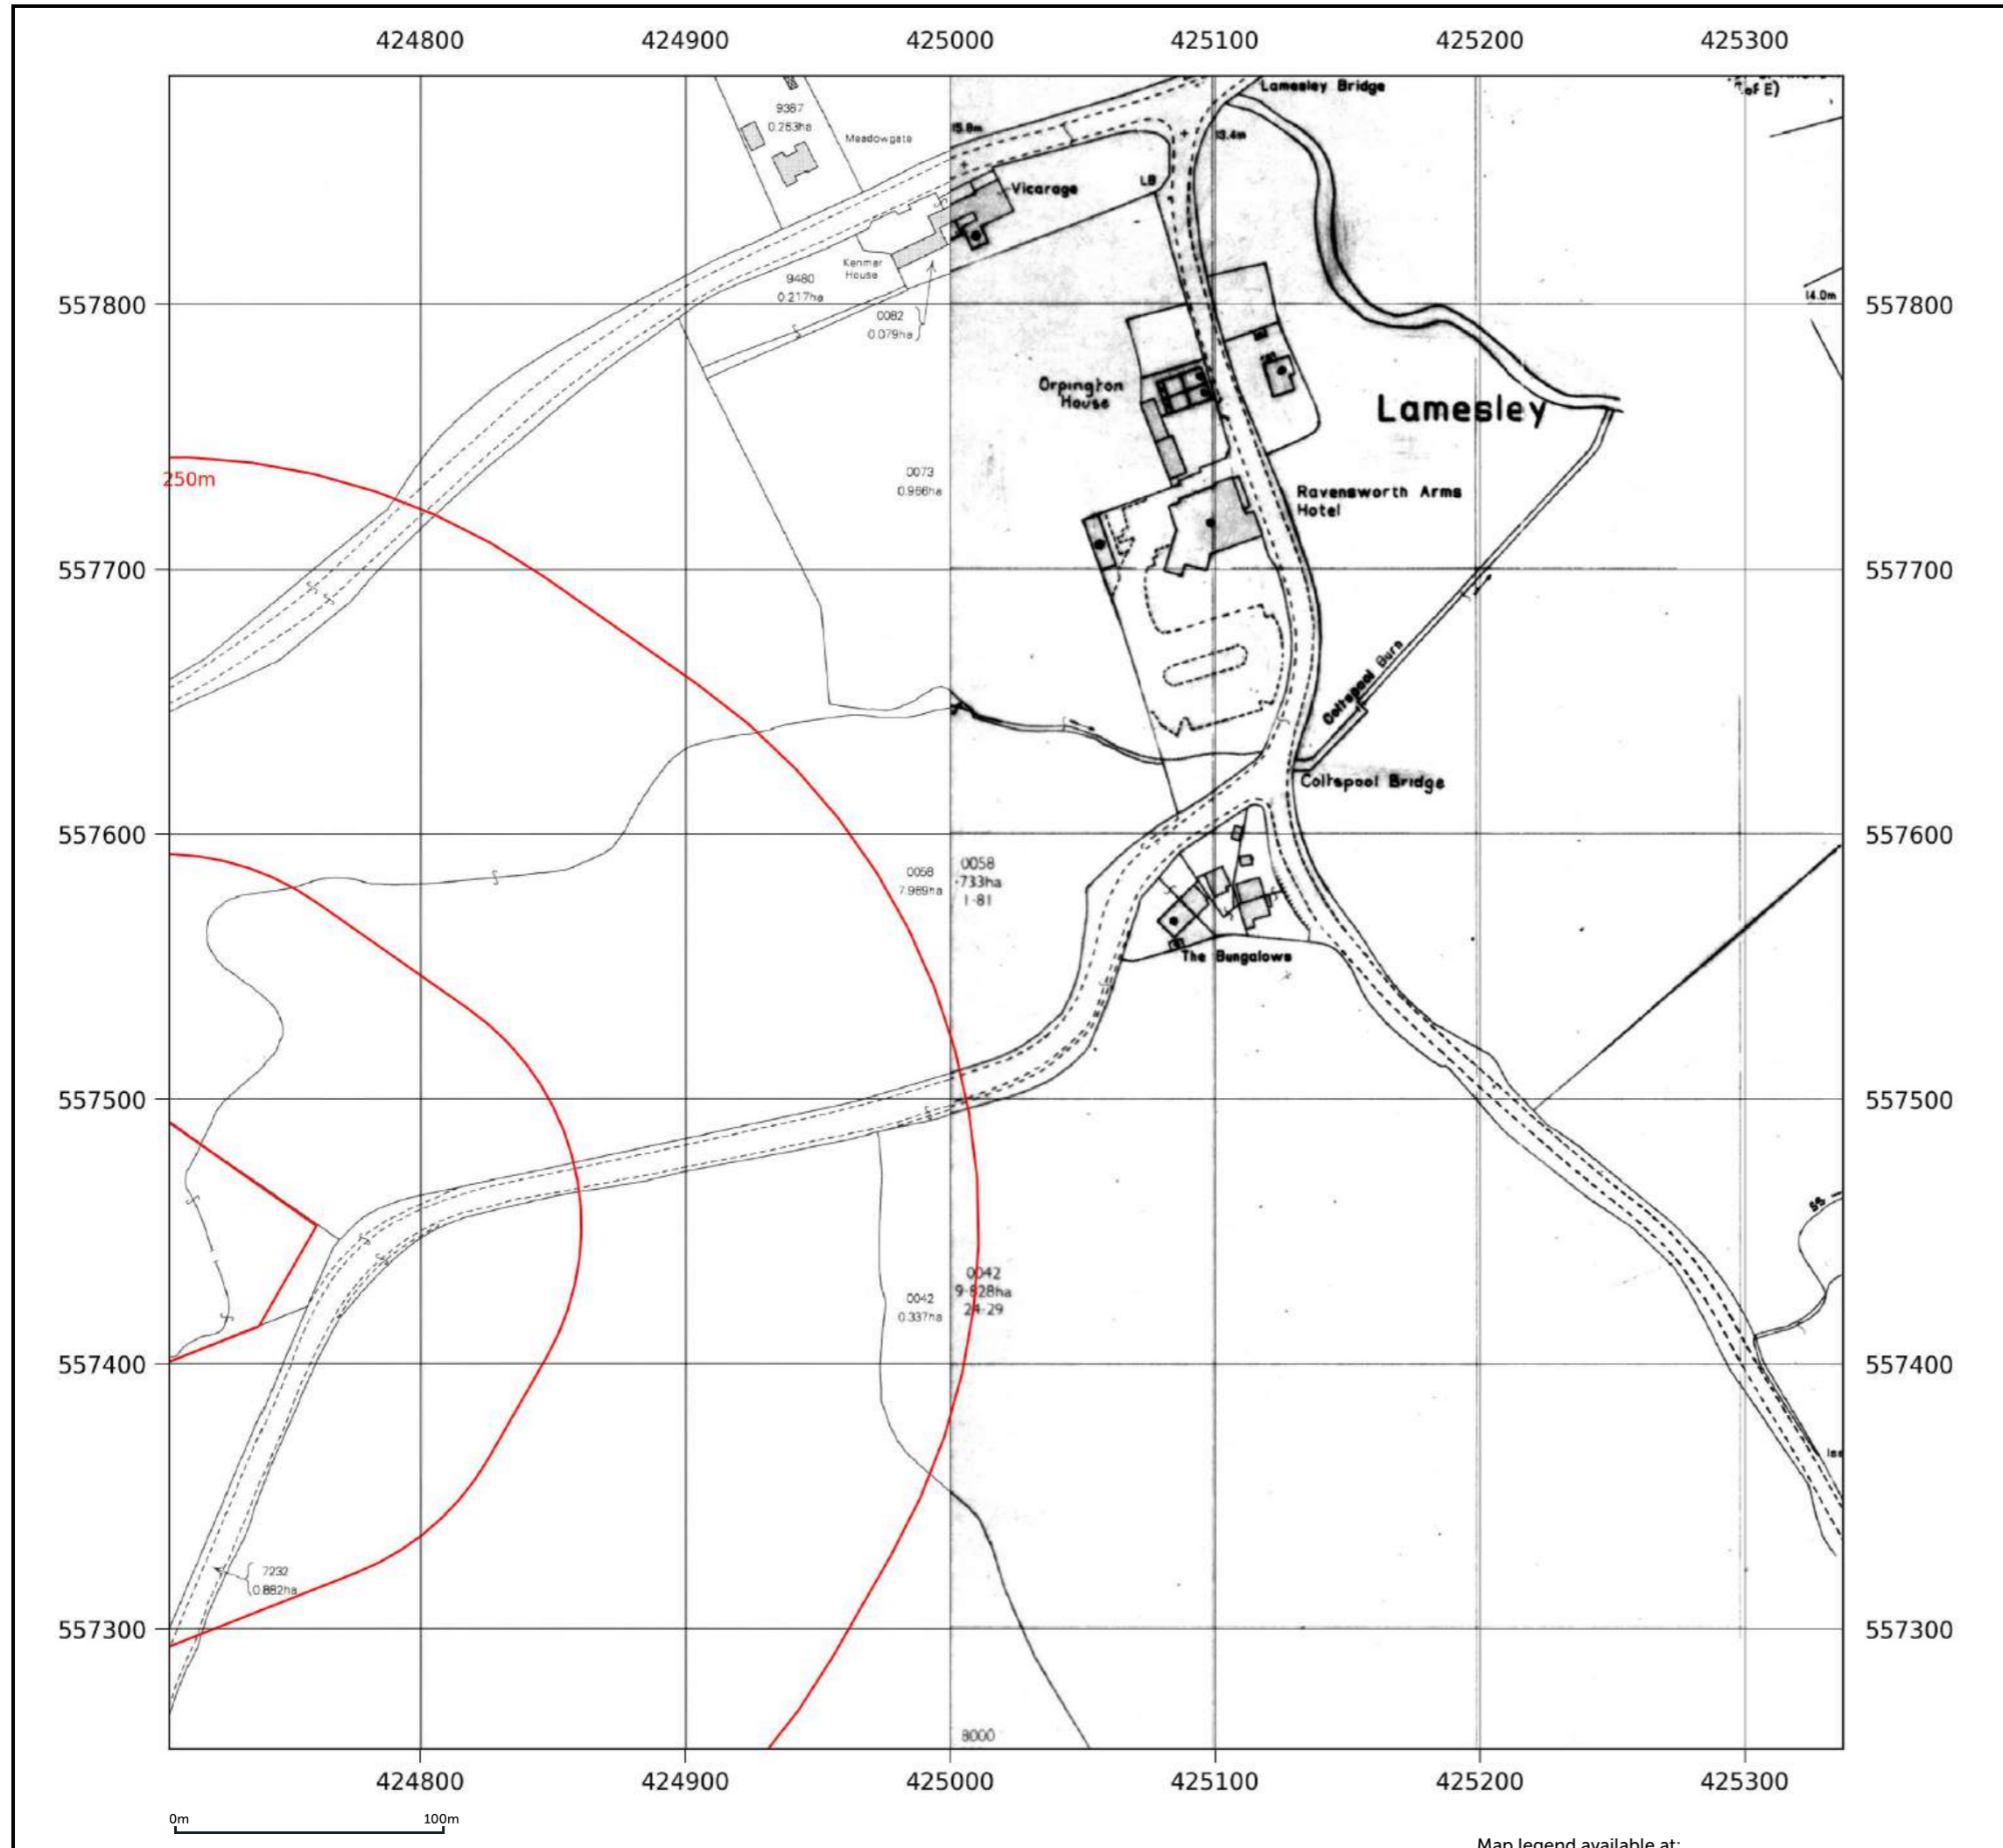

Date: 1991 Surveyed: 1990 Revised: 1990 Copyright: 1991	Date: 1988 Surveyed: 1962 Revised: 1988 Copyright: 1988 Levelled: 1962
--	--

Contact us with any questions at:
info@groundsure.com
 01273 257 755