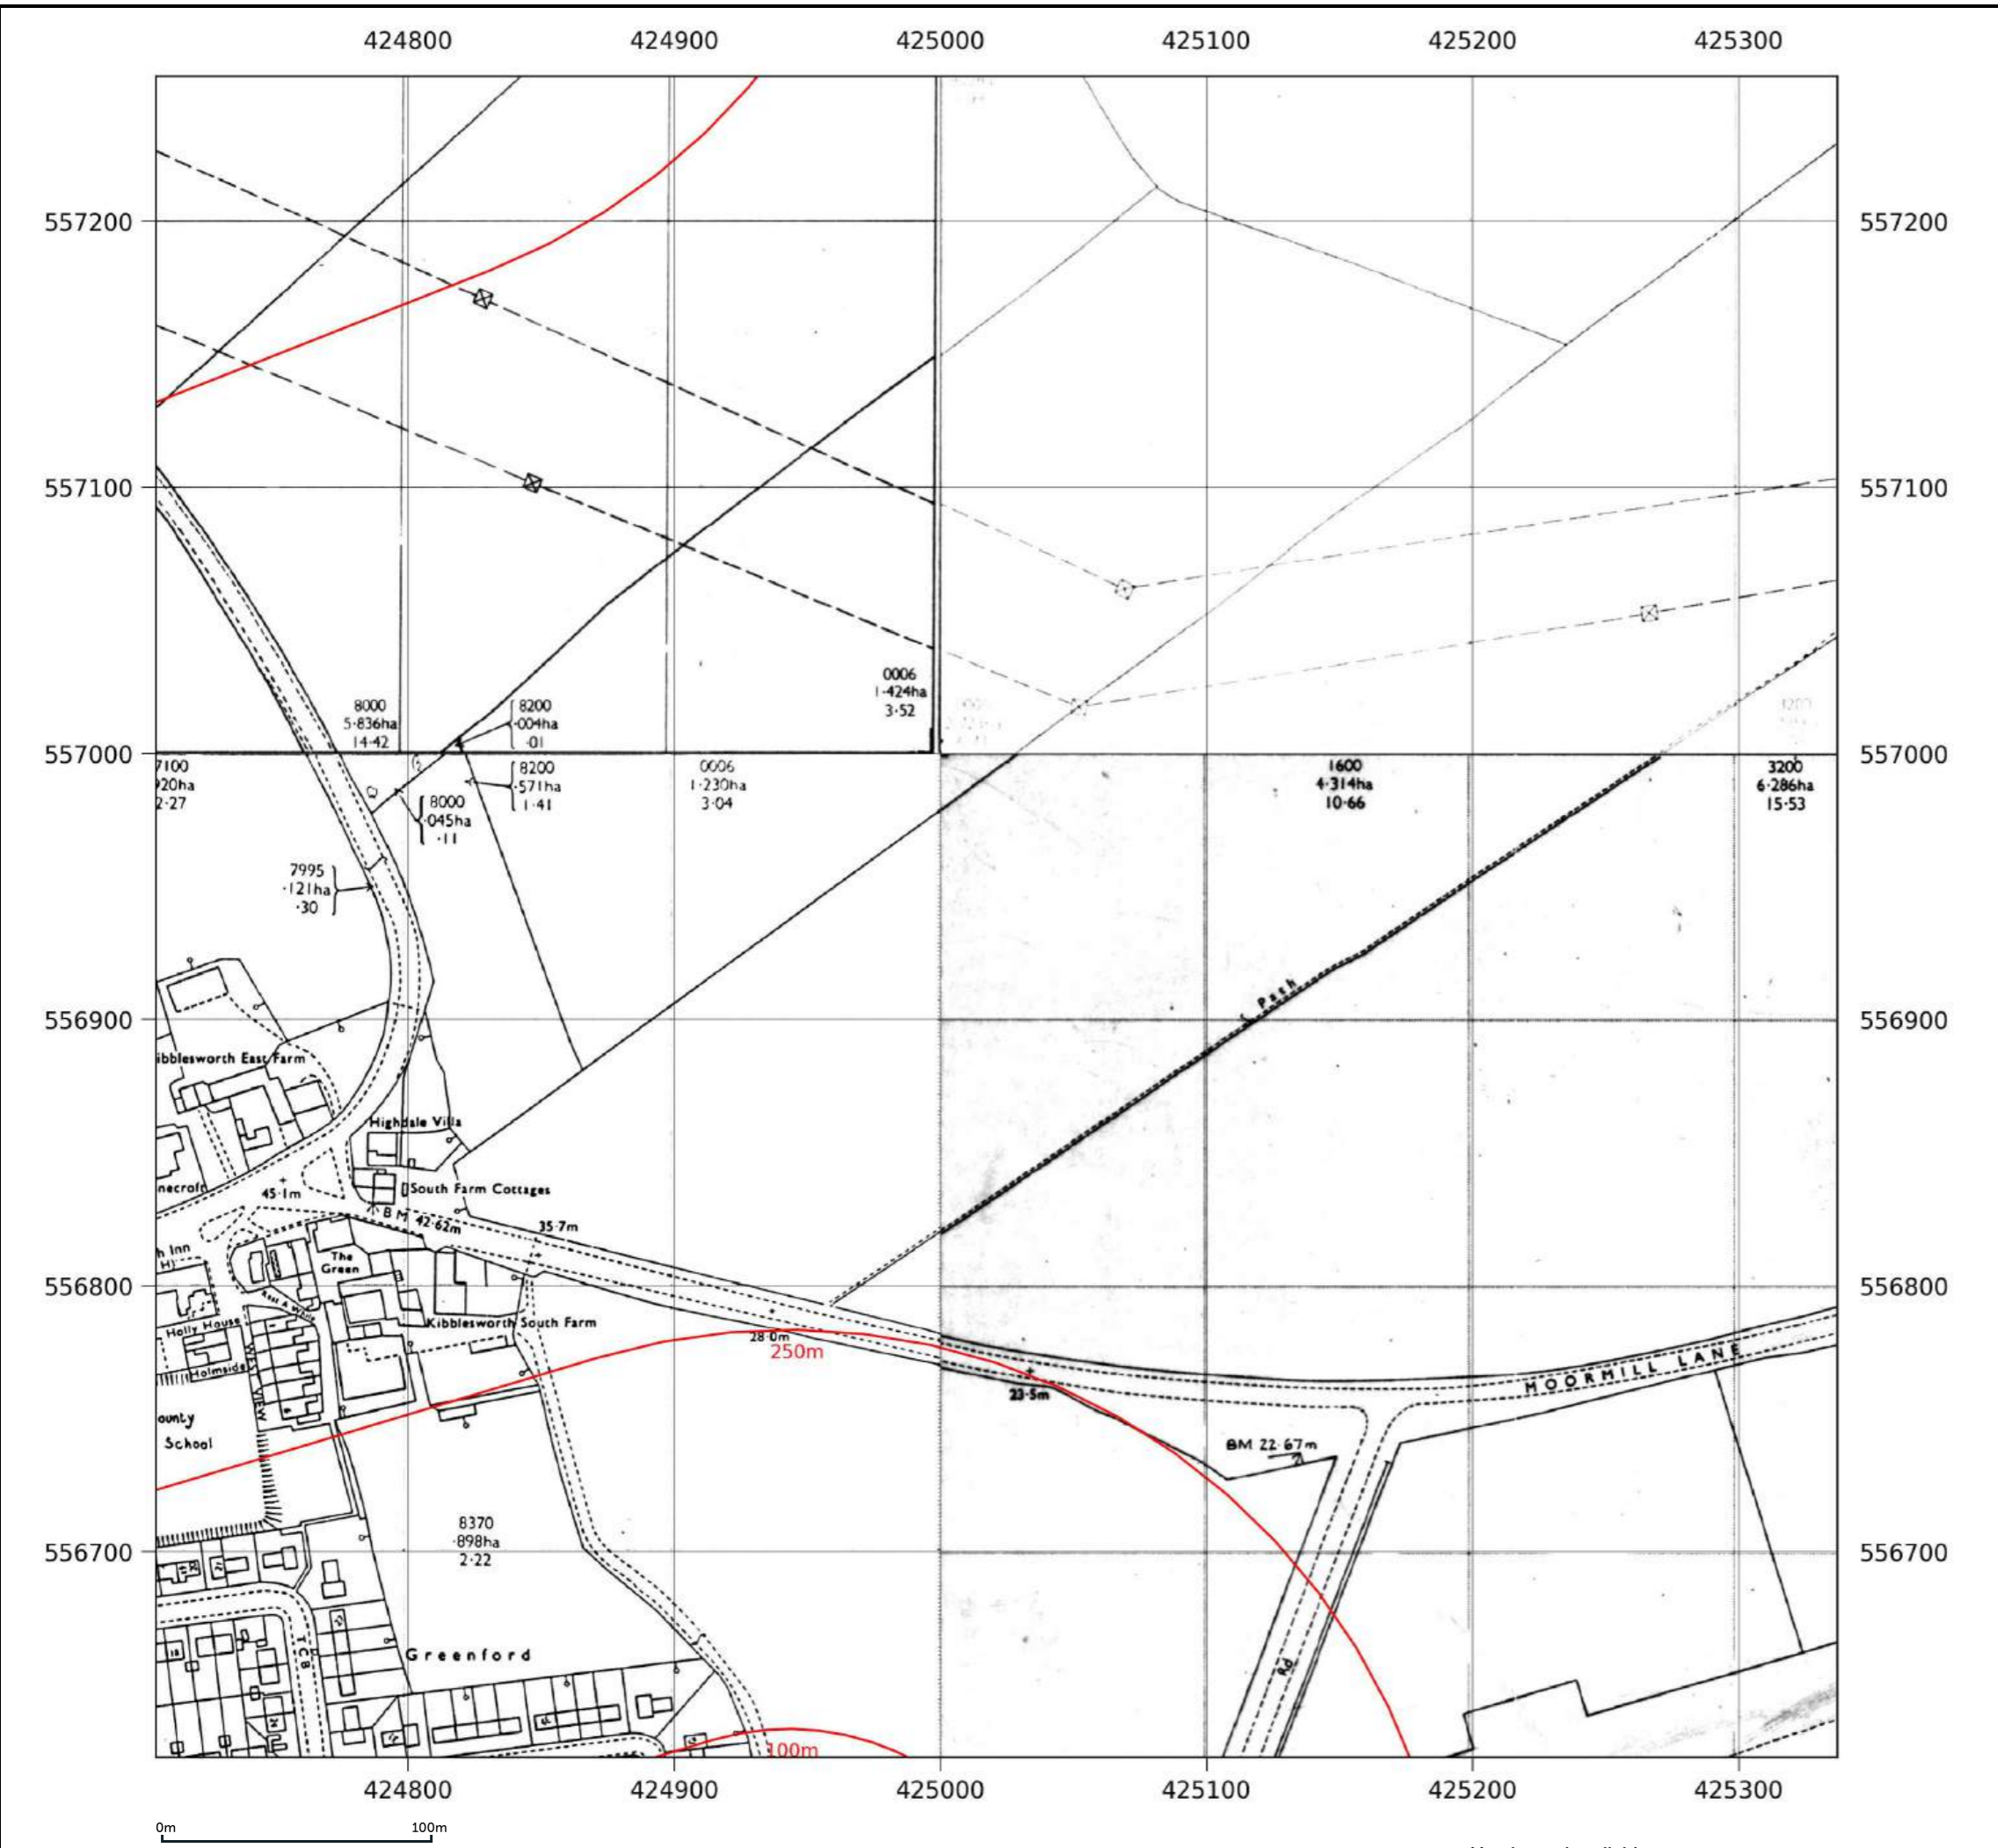

Map legend available at:
knowledge.groundsure.com/hubfs/groundsure_legend.pdf