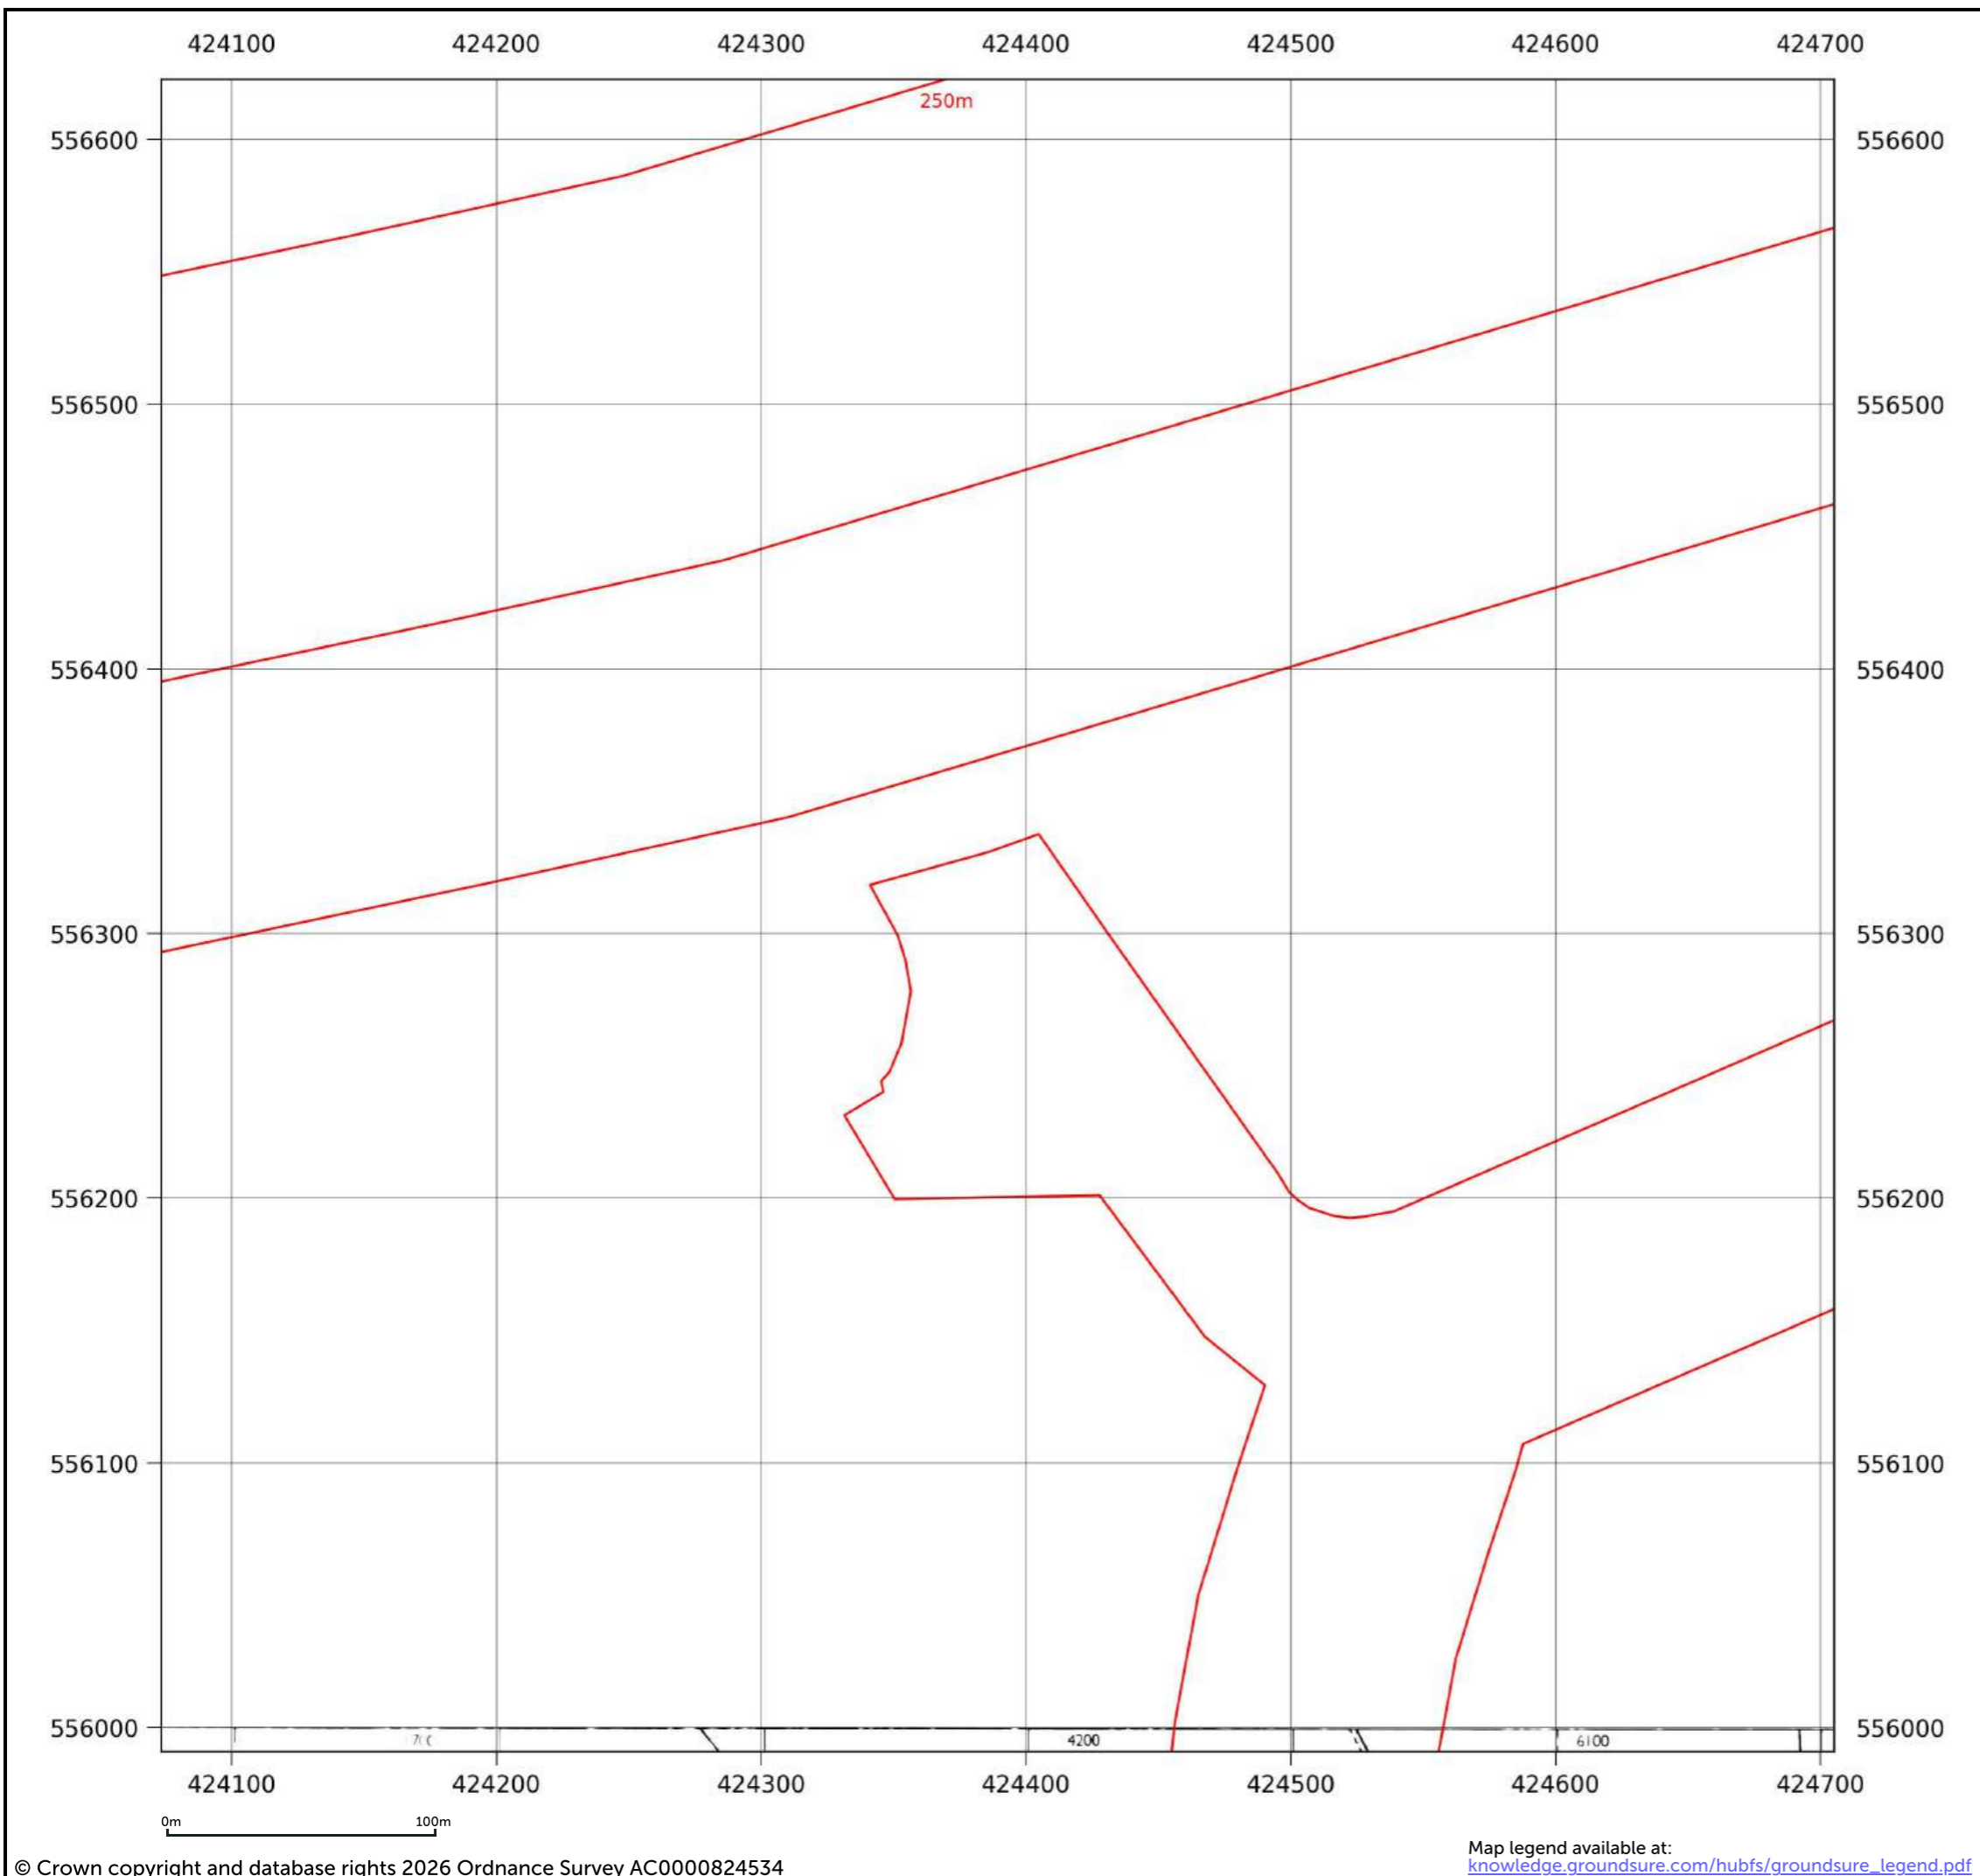

Contact us with any questions at:
info@groundsure.com
01273 257 755