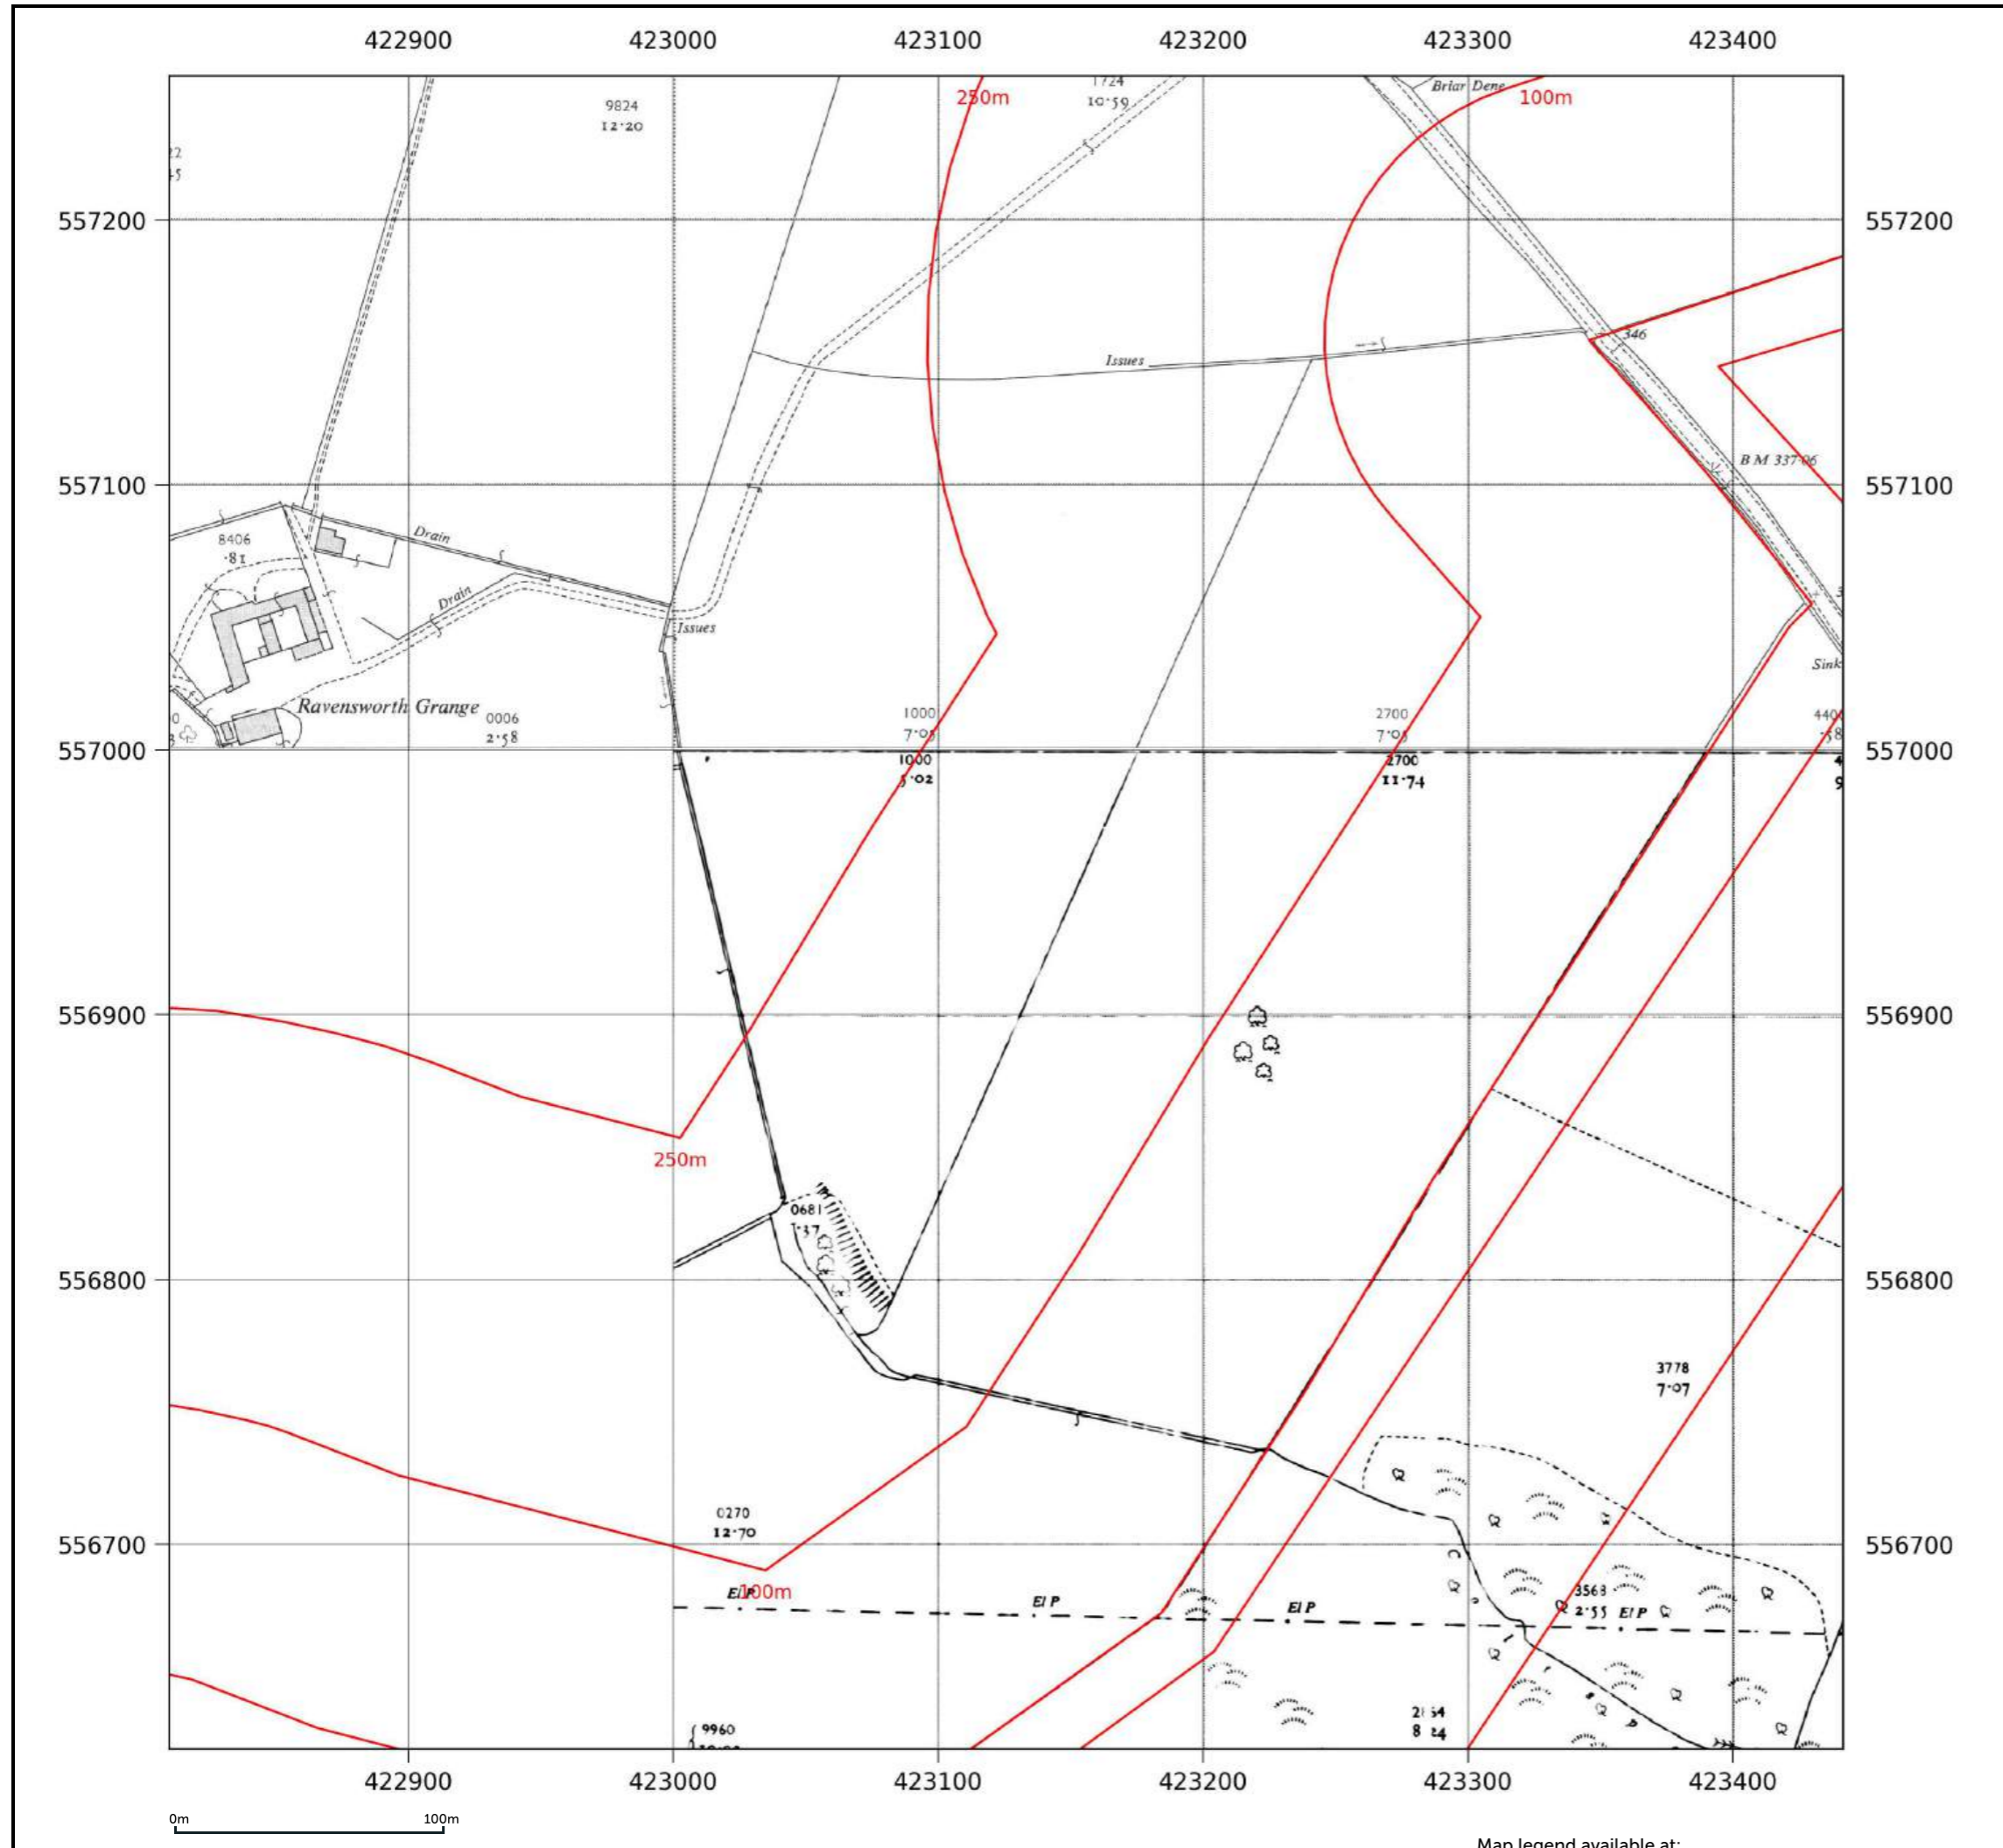

Contact us with any questions at:
info@groundsure.com
01273 257 755