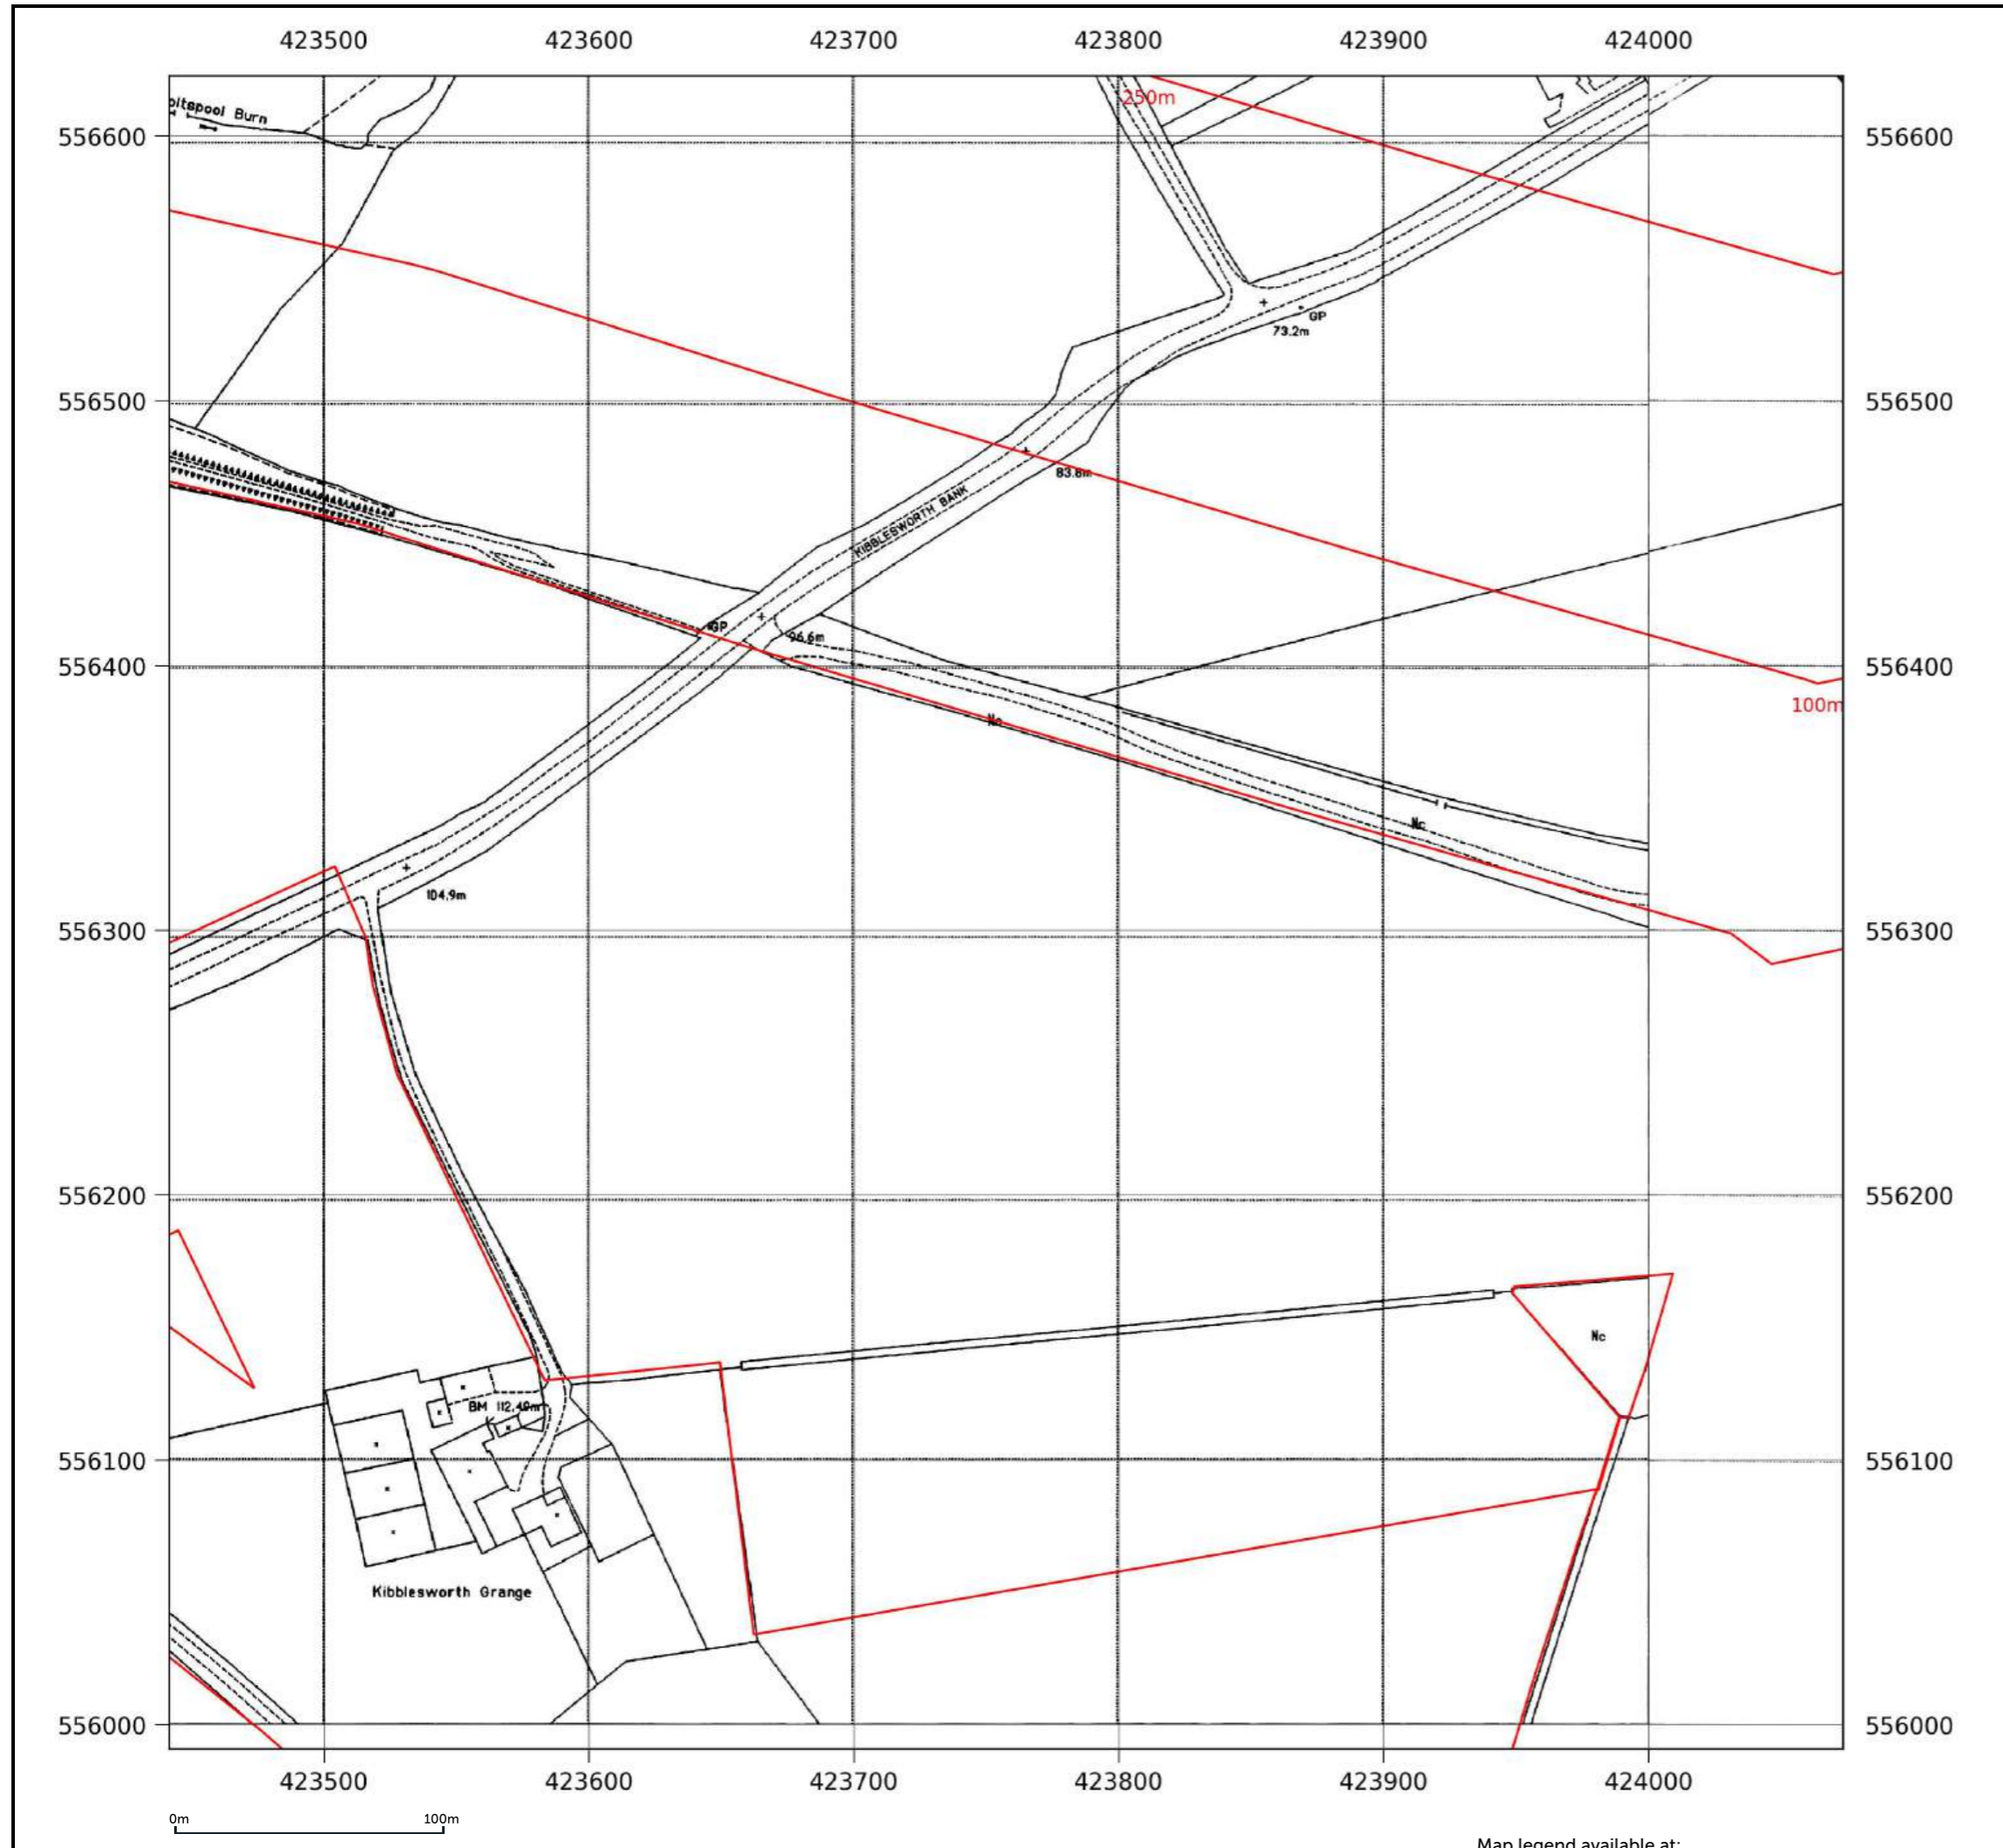

Site details: Coltsdene, Kibblesworth, Gateshead
Client ref: PO14046 : Groundsure Report 244990
Report ref: GS-GSA-RLE-EWD-SPL
Grid ref: 423687.94, 556385.5
Production date: 18 March 2026

Map name: National Grid
Map date: 1994
Scale: 1:2,500
Printed at: 1:2,500