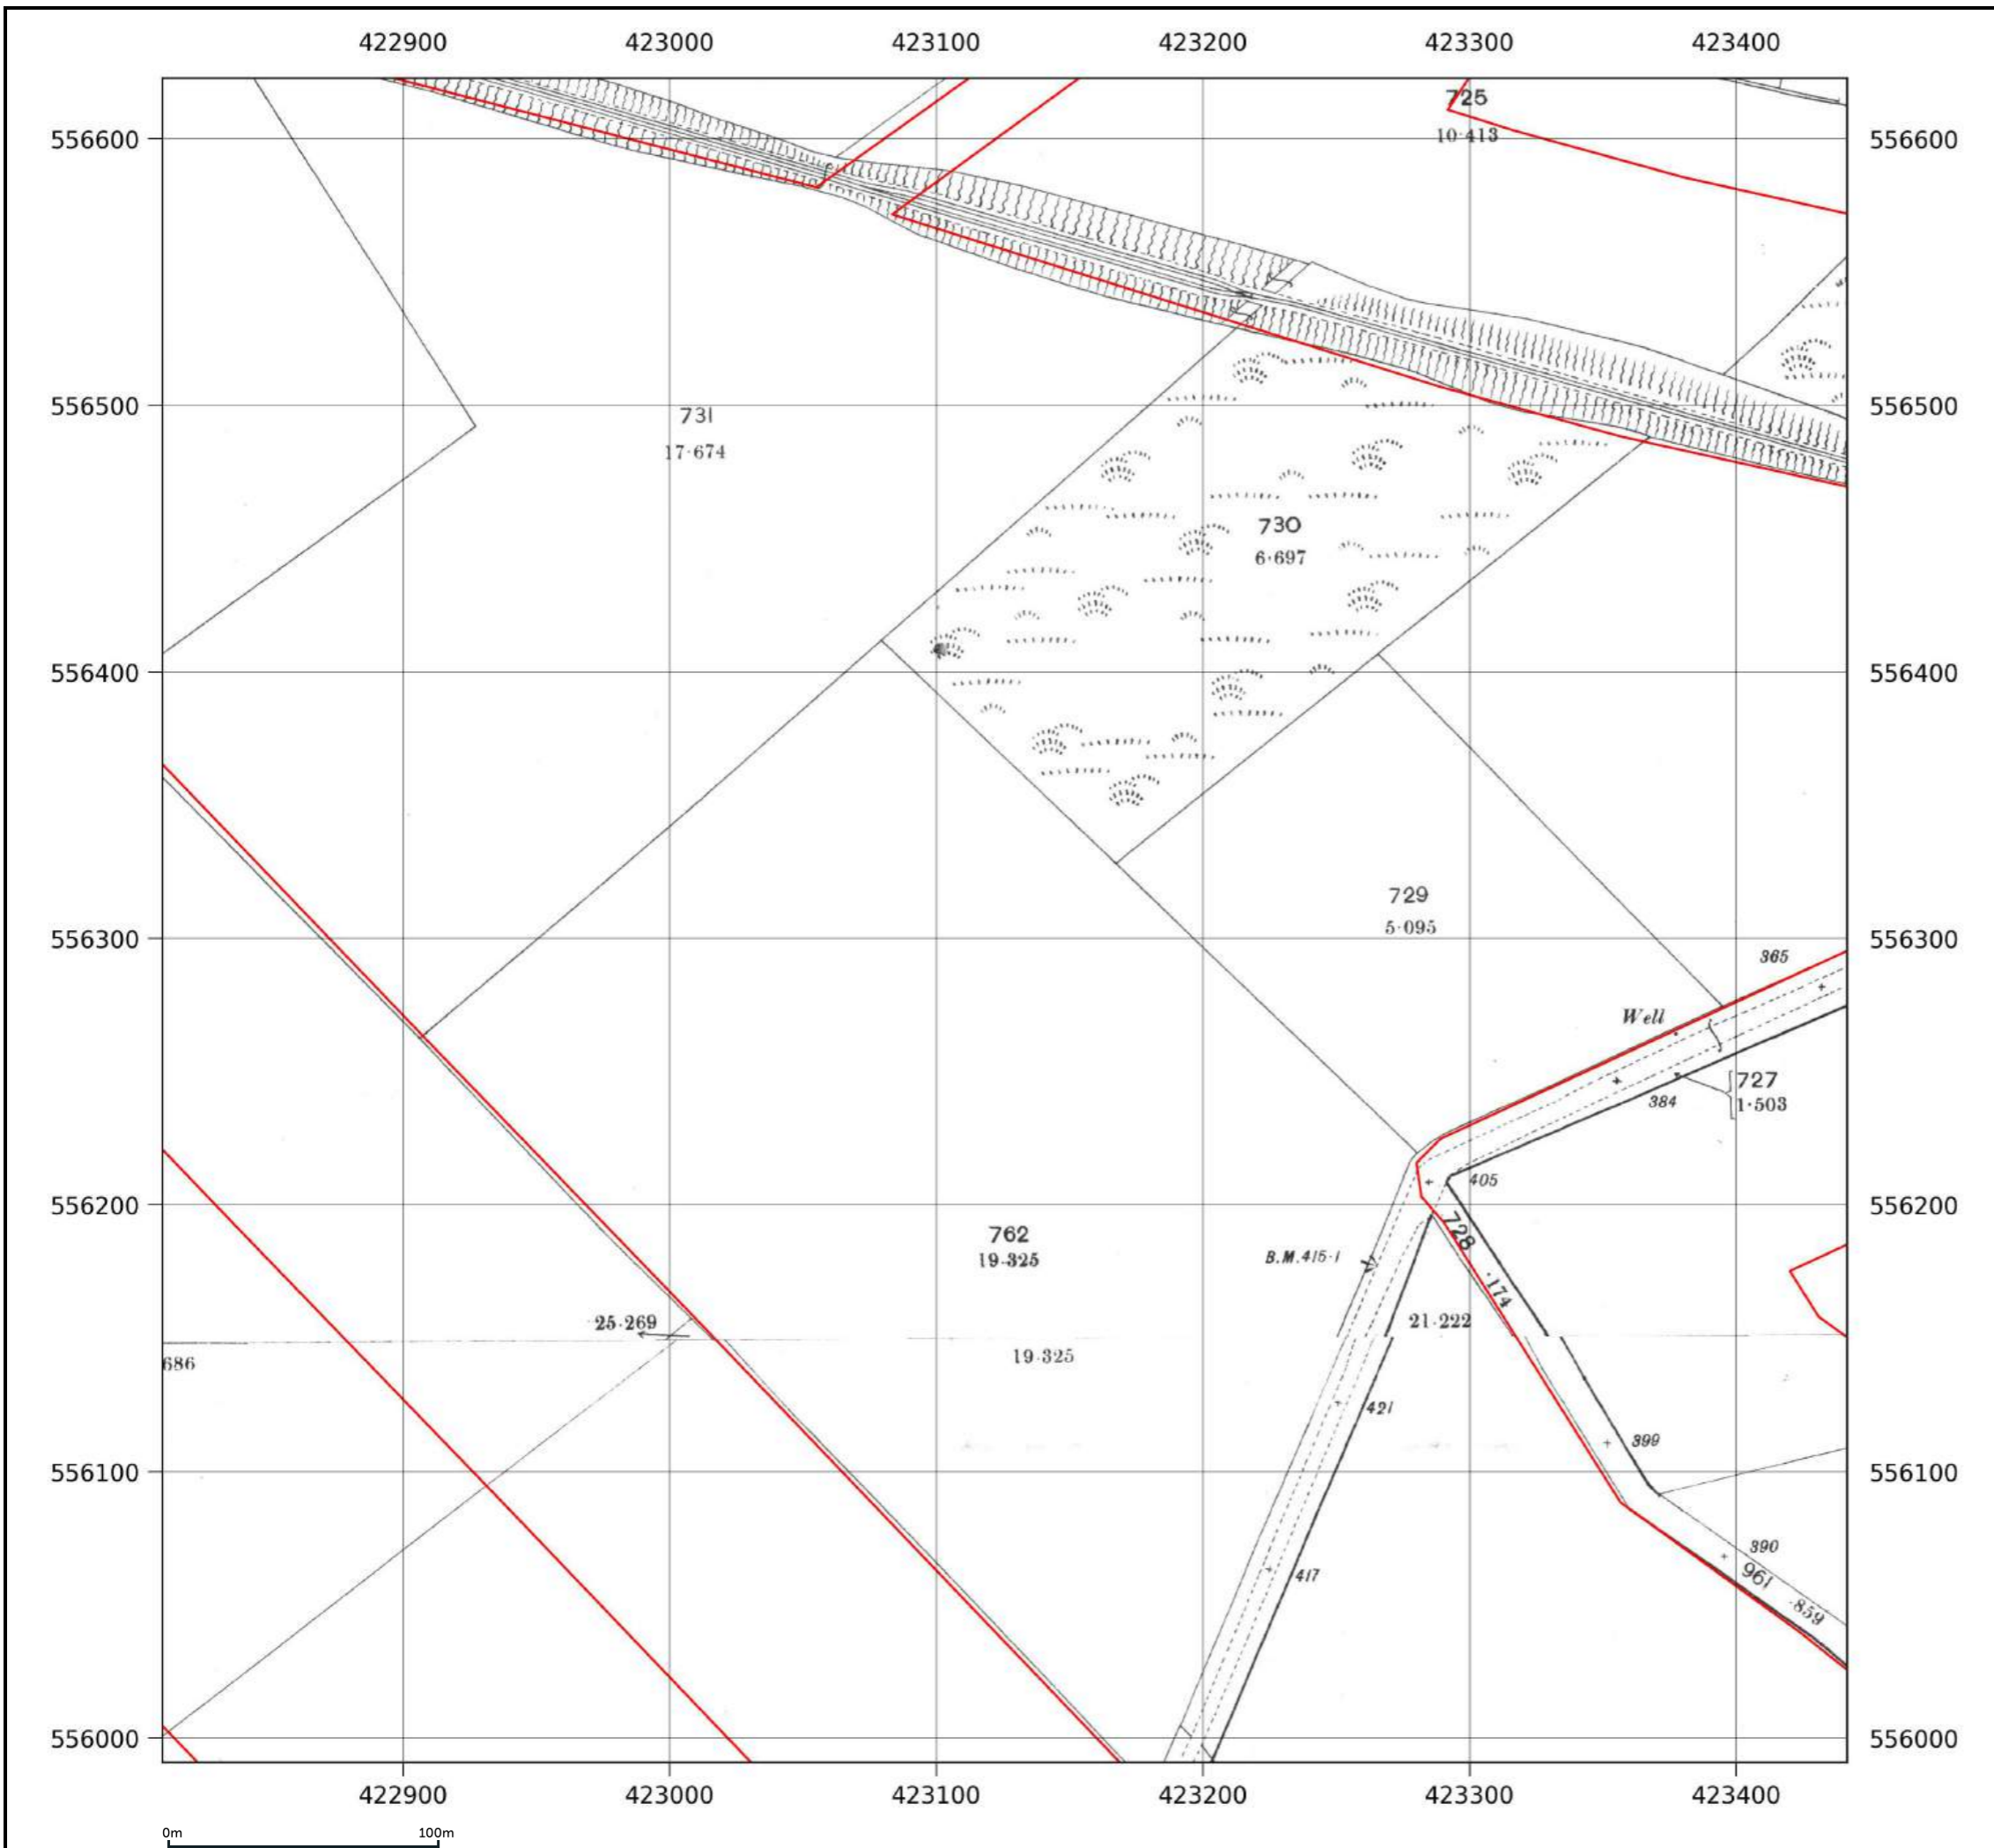

Site details:	Coltsdene, Kibblesworth, Gateshead
Client ref:	PO14046 : Groundsure Report 244990
Report ref:	GS-GSA-RLE-EWD-SPL
Grid ref:	423687.94, 556385.5
Production date:	18 March 2026

Map name:	County Series
Map date:	1896
Scale:	1:2,500
Printed at:	1:2,500

Date: 1896 Surveyed: 1896 Revised: 1896
Date: 1896 Surveyed: 1896 Revised: 1896

1_3	2_3	3_3
1_2	2_2	3_2
2_1	3_1	

Contact us with any questions at:
info@groundsure.com
01273 257 755