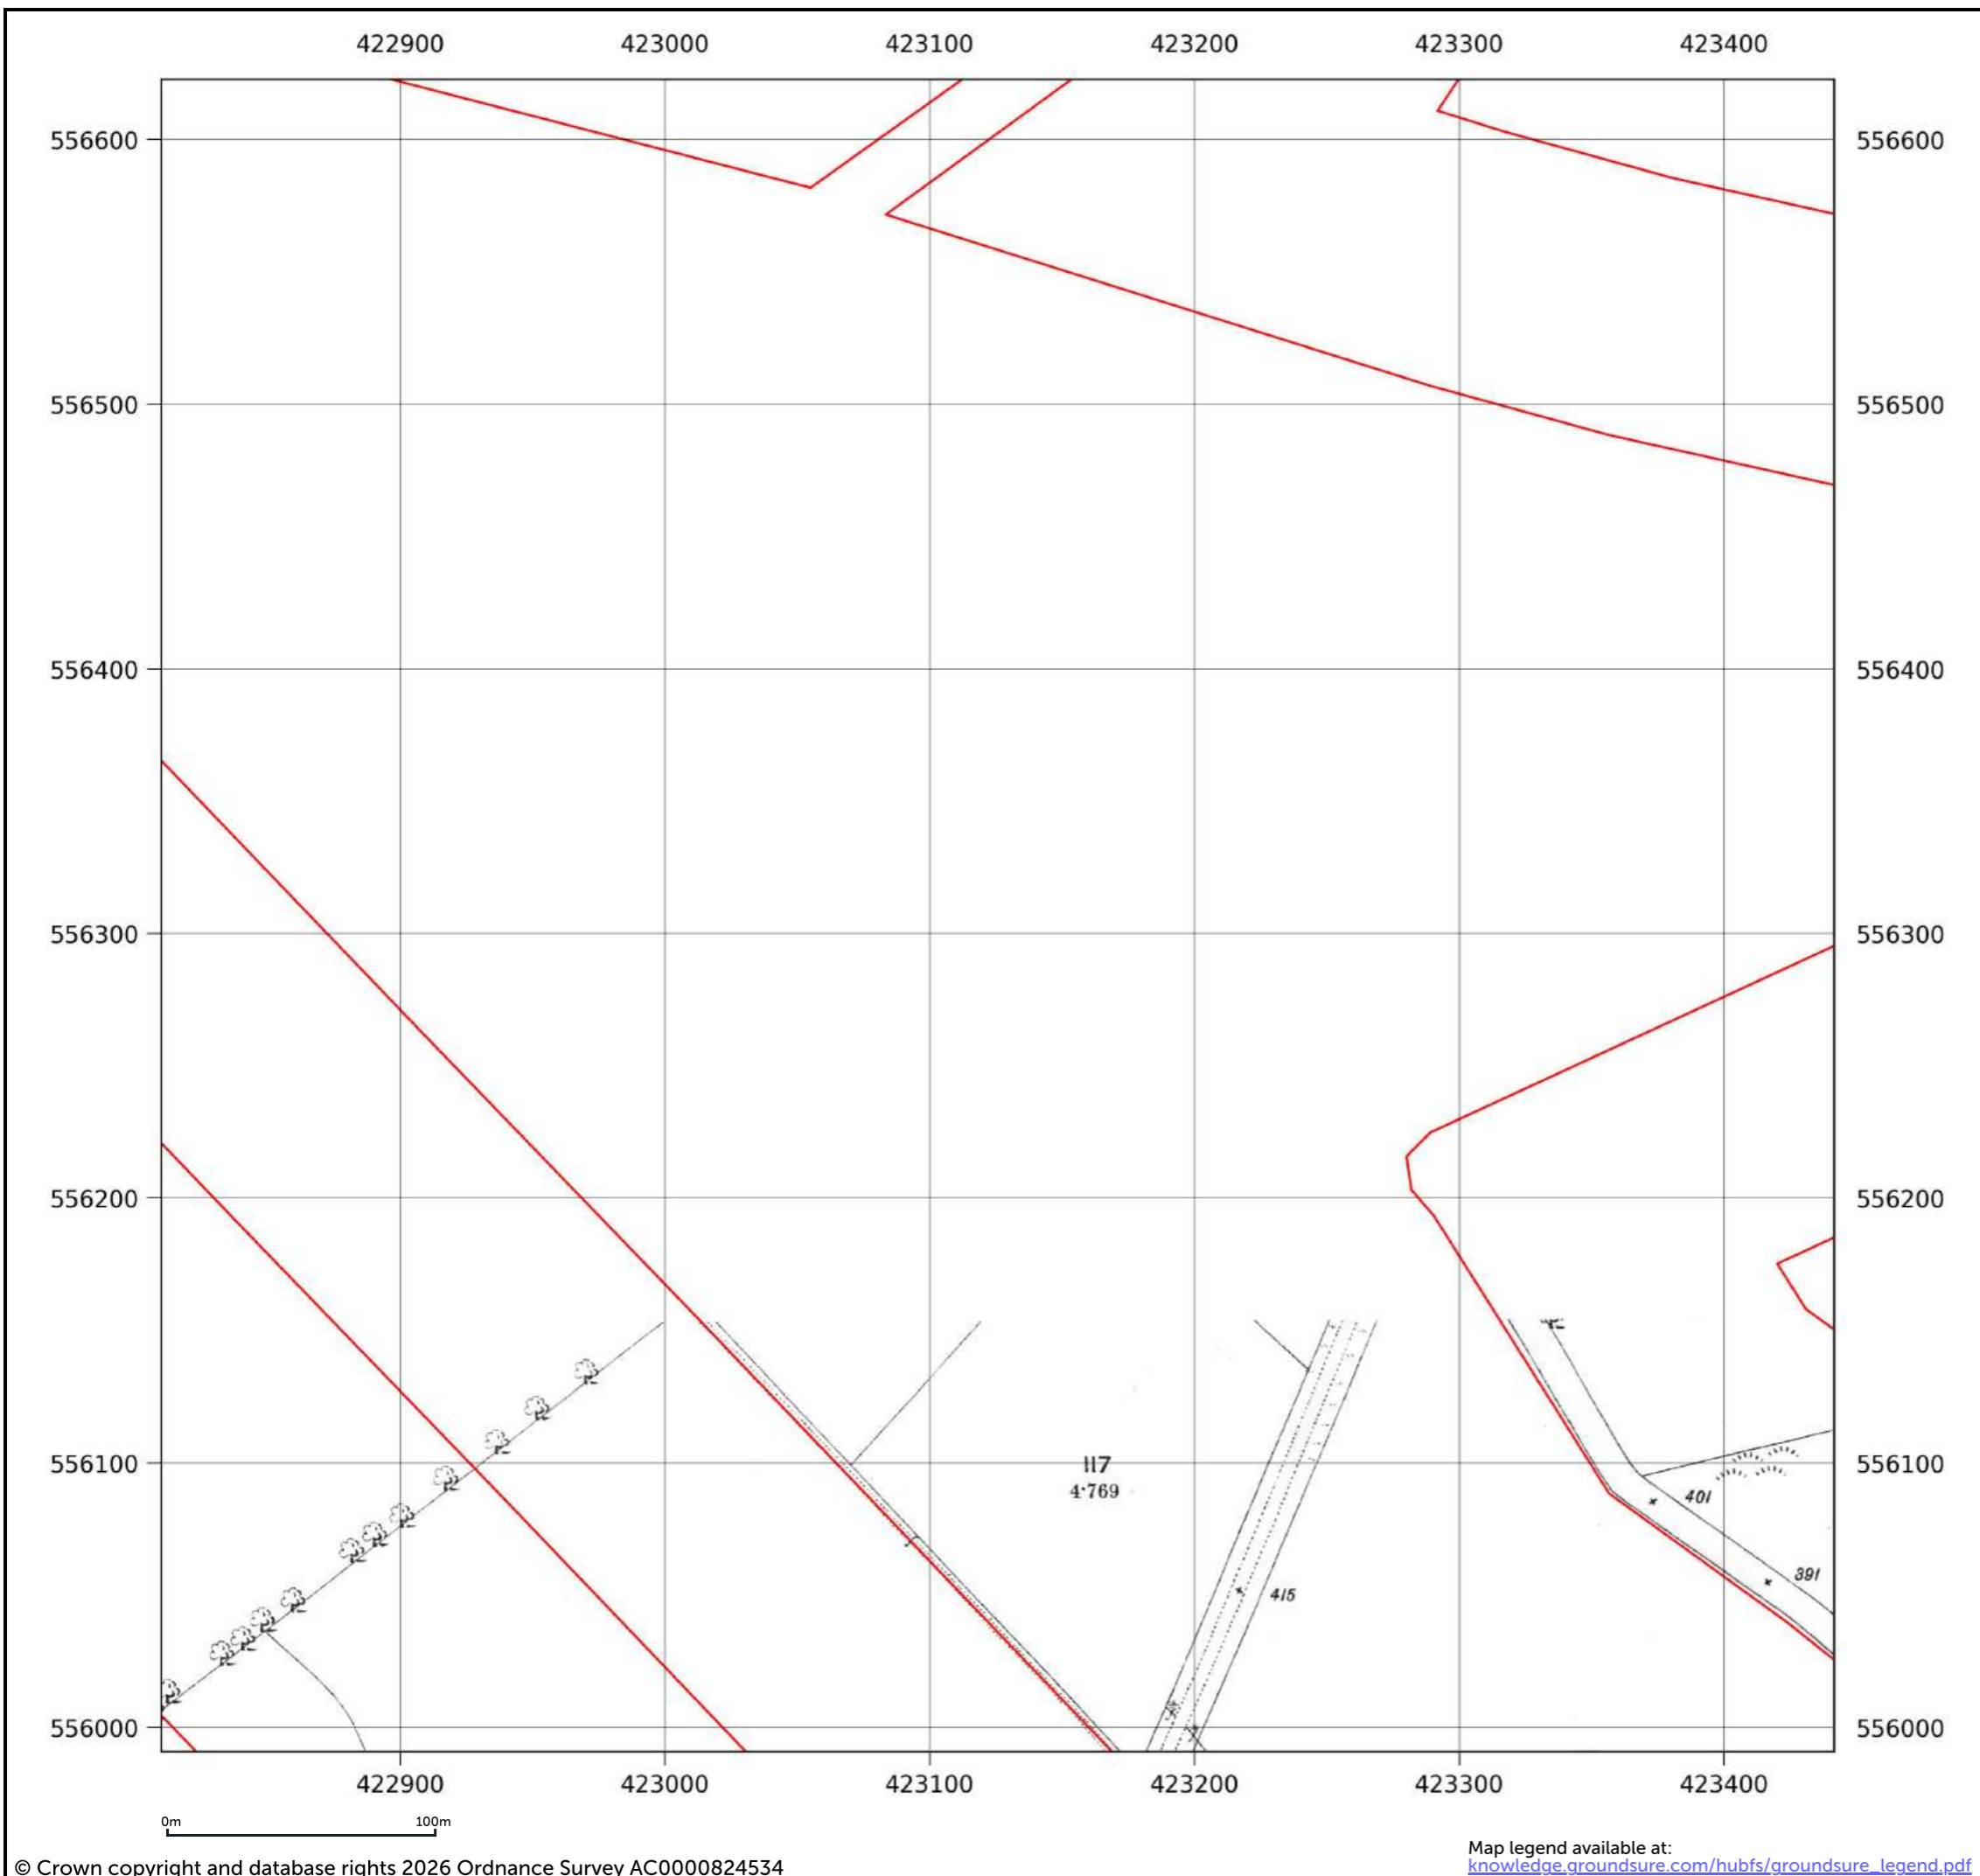

Map legend available at:
knowledge.groundsure.com/hubfs/groundsure_legend.pdf