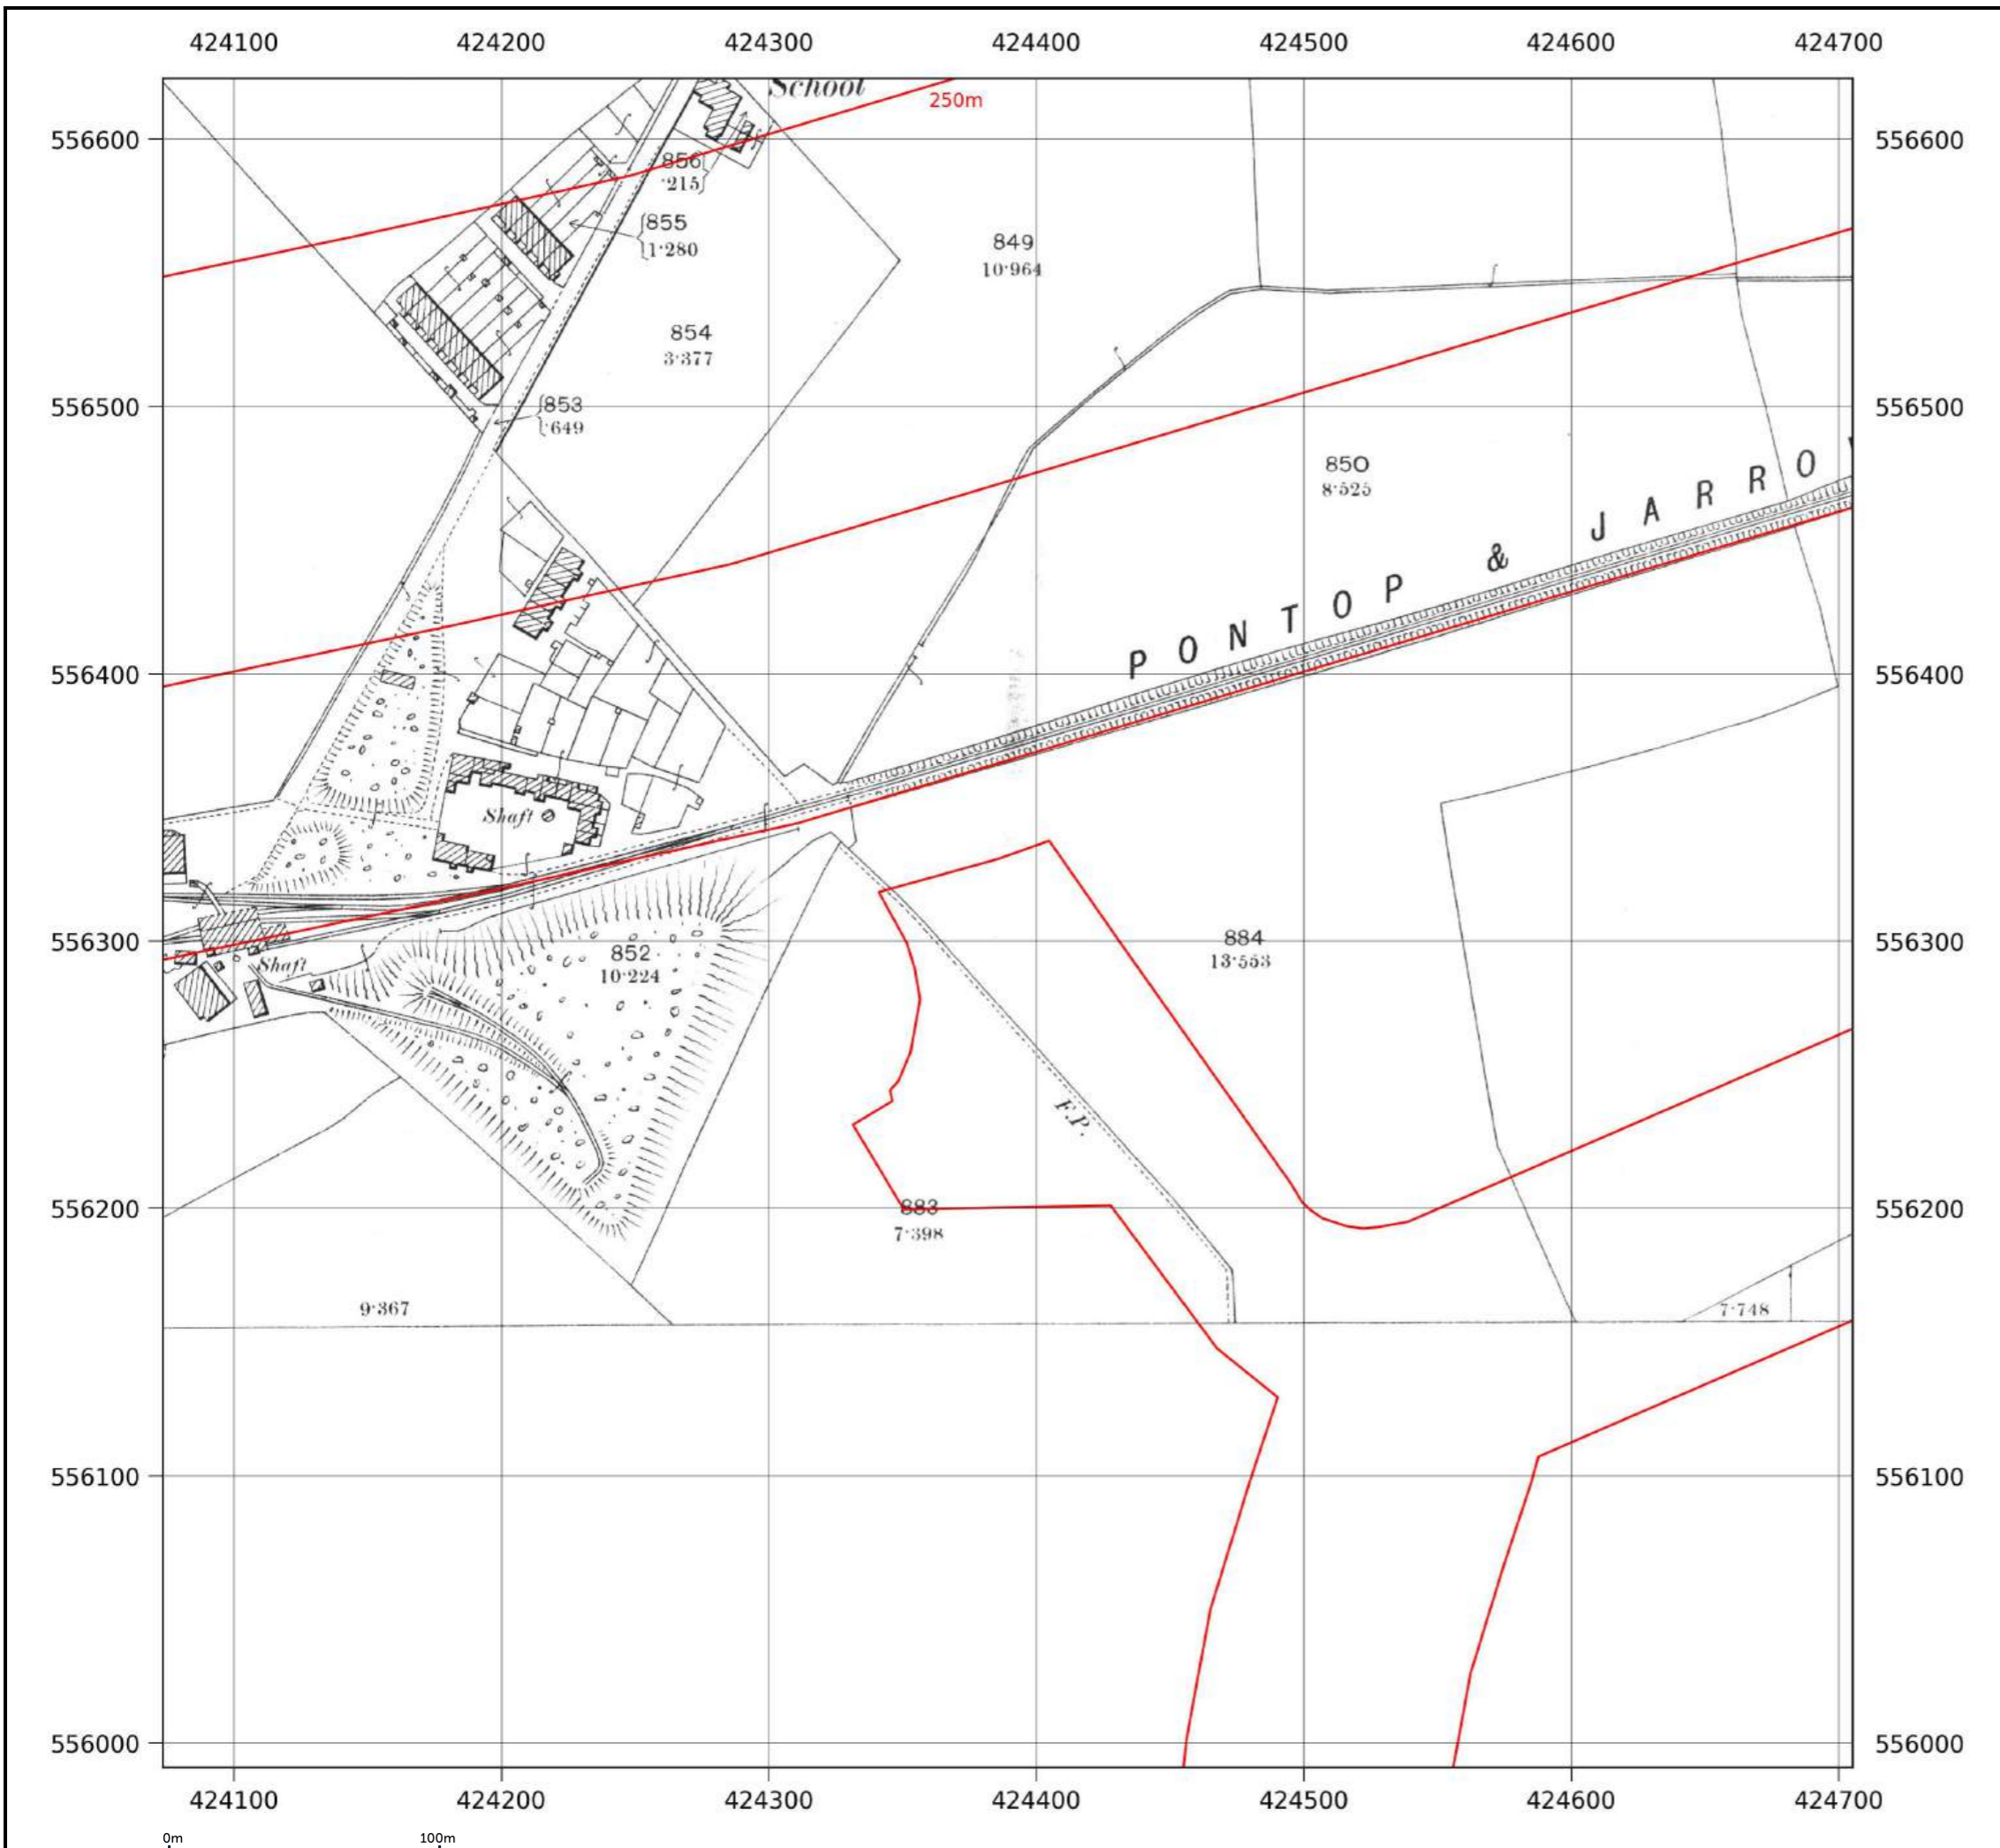

Site details:	Coltsdene, Kibblesworth, Gateshead
Client ref:	PO14046 : Groundsure Report 244990
Report ref:	GS-GSA-RLE-EWD-SPL
Grid ref:	423687.94, 556385.5
Production date:	18 March 2026

Map name:	County Series
Map date:	1896
Scale:	1:2,500
Printed at:	1:2,500

Date: 1896 Surveyed: 1896 Revised: 1896

Contact us with any questions at:
info@groundsure.com
01273 257 755