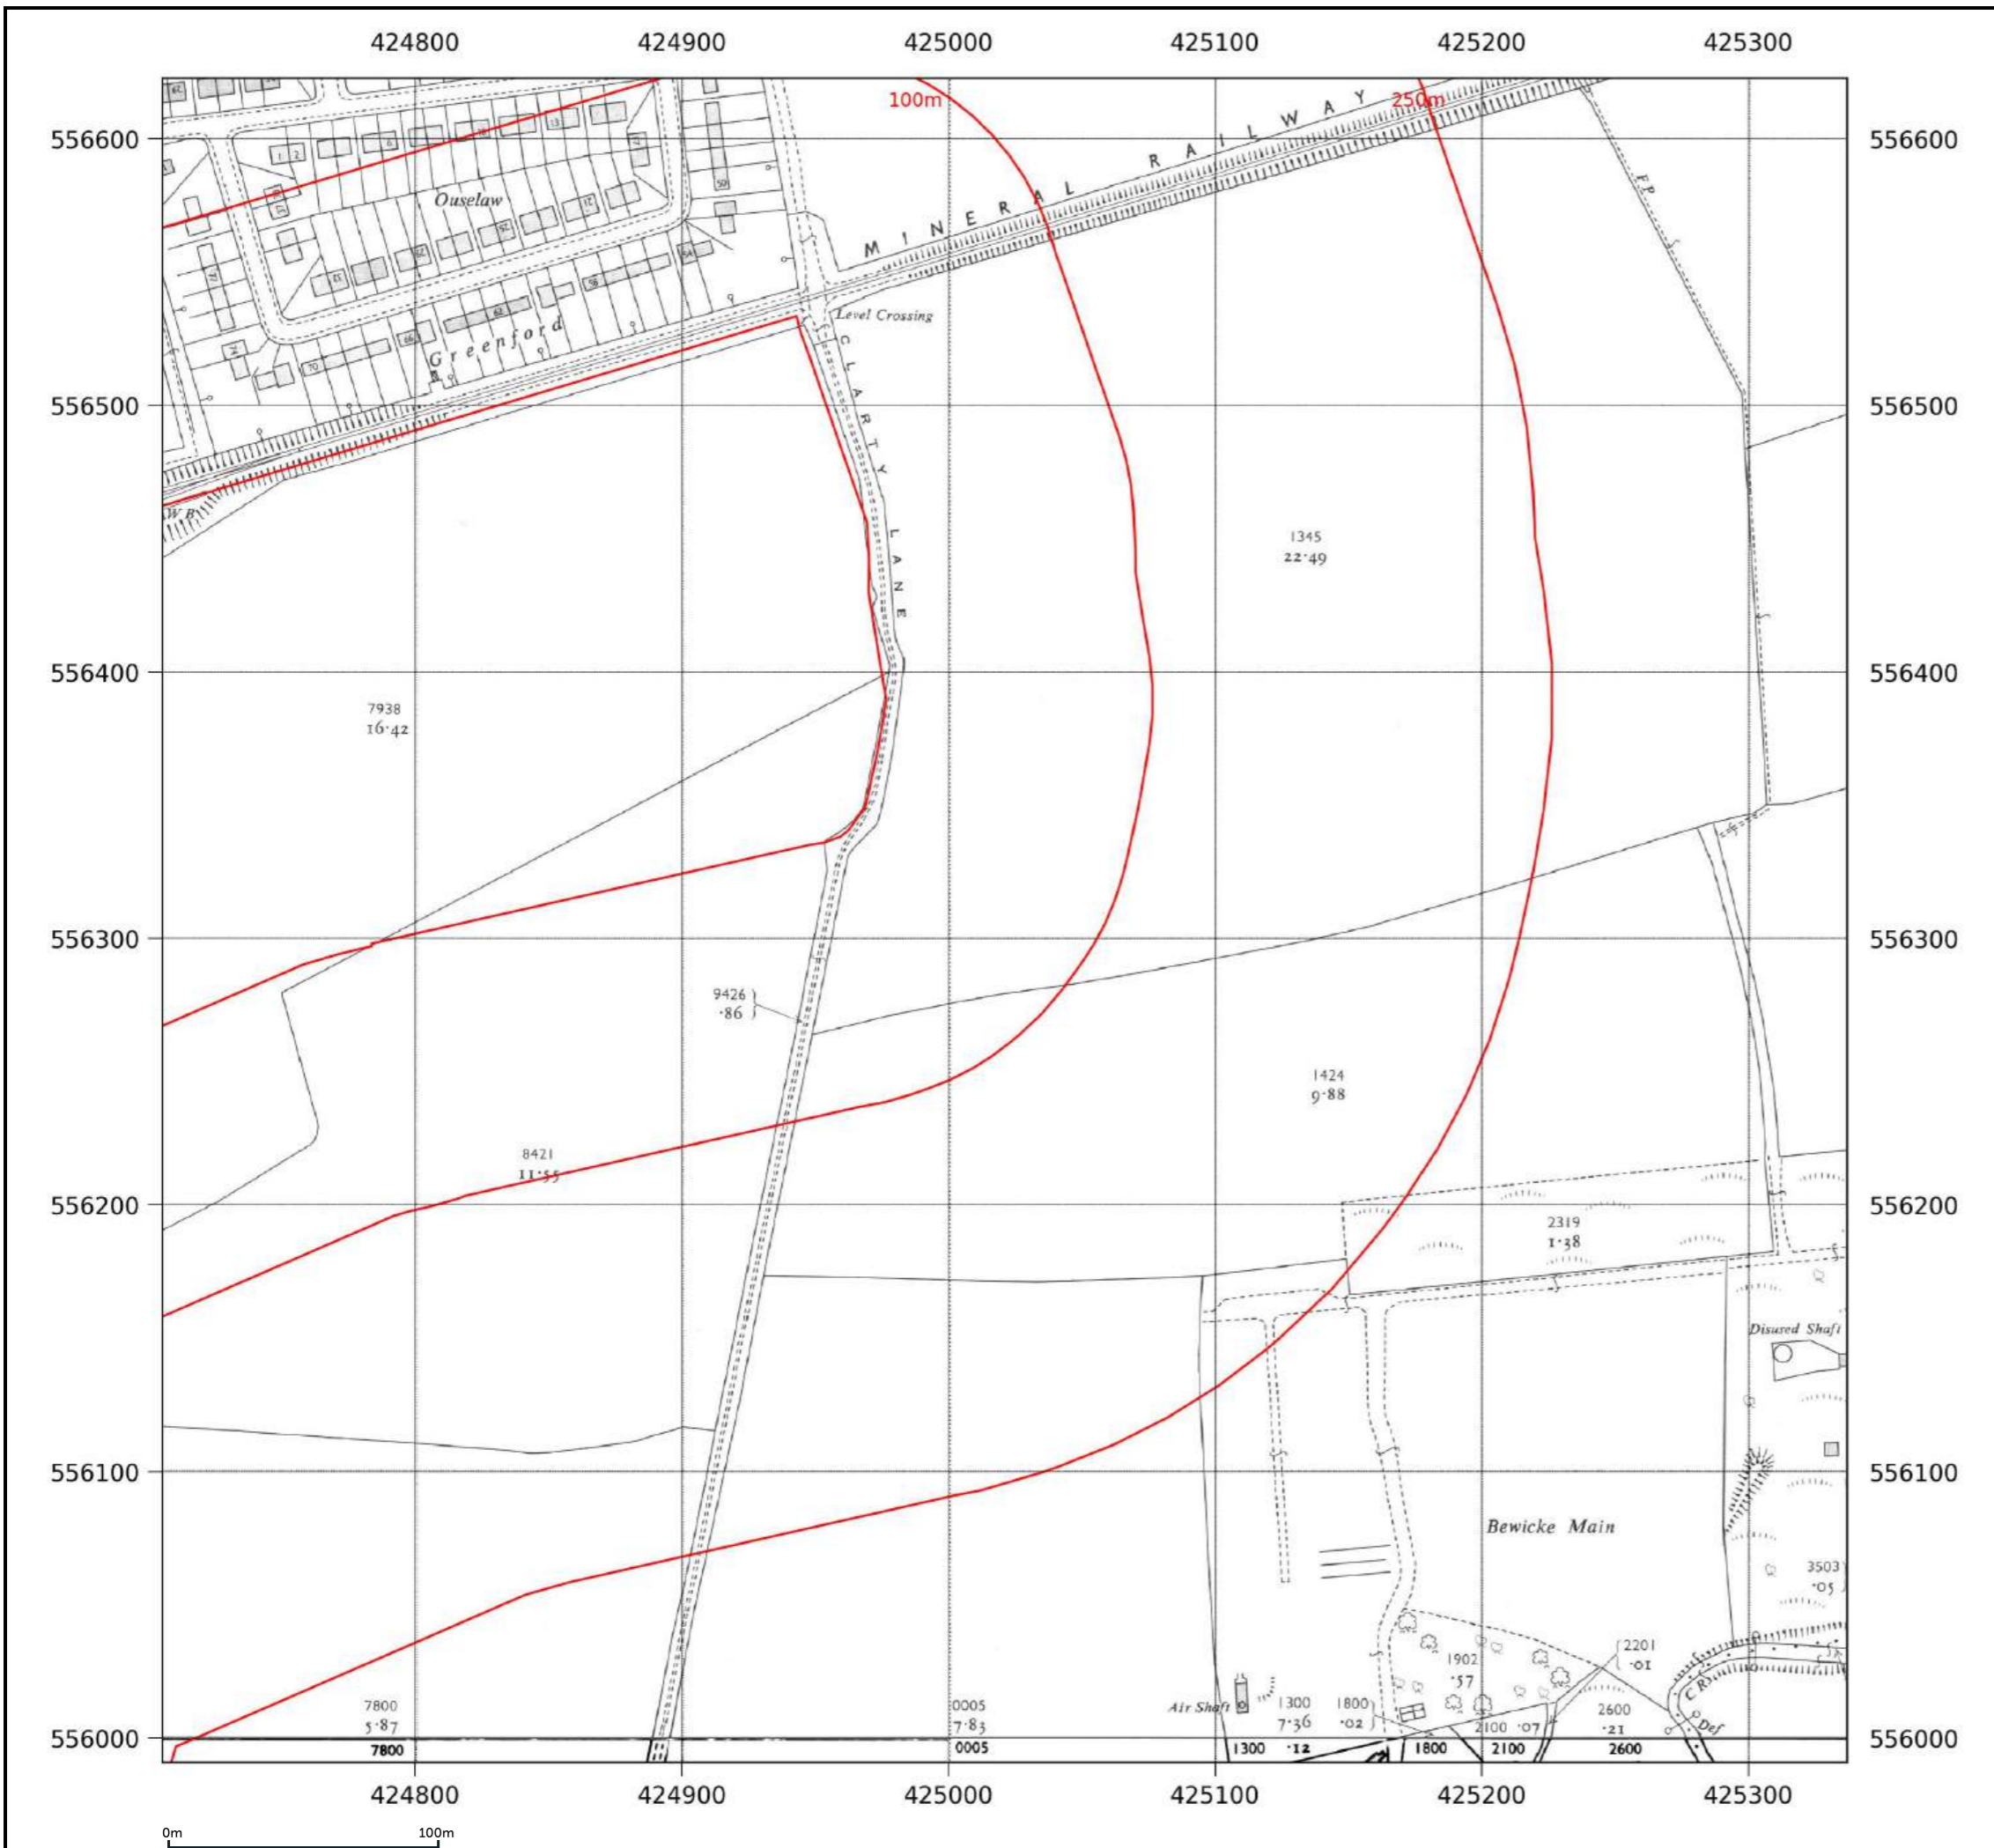

Site details:	Coltsdene, Kibblesworth, Gateshead
Client ref:	PO14046 : Groundsure Report 244990
Report ref:	GS-GSA-RLE-EWD-SPL
Grid ref:	423687.94, 556385.5
Production date:	18 March 2026

Map name:	National Grid
Map date:	1959-1960
Scale:	1:2,500
Printed at:	1:2,500

Date: 1960 Surveyed: 1959 Revised: 1959 Copyright: 1960 Levelled: 1956	
Date: 1959	Date: 1959

Contact us with any questions at:
info@groundsure.com
01273 257 755