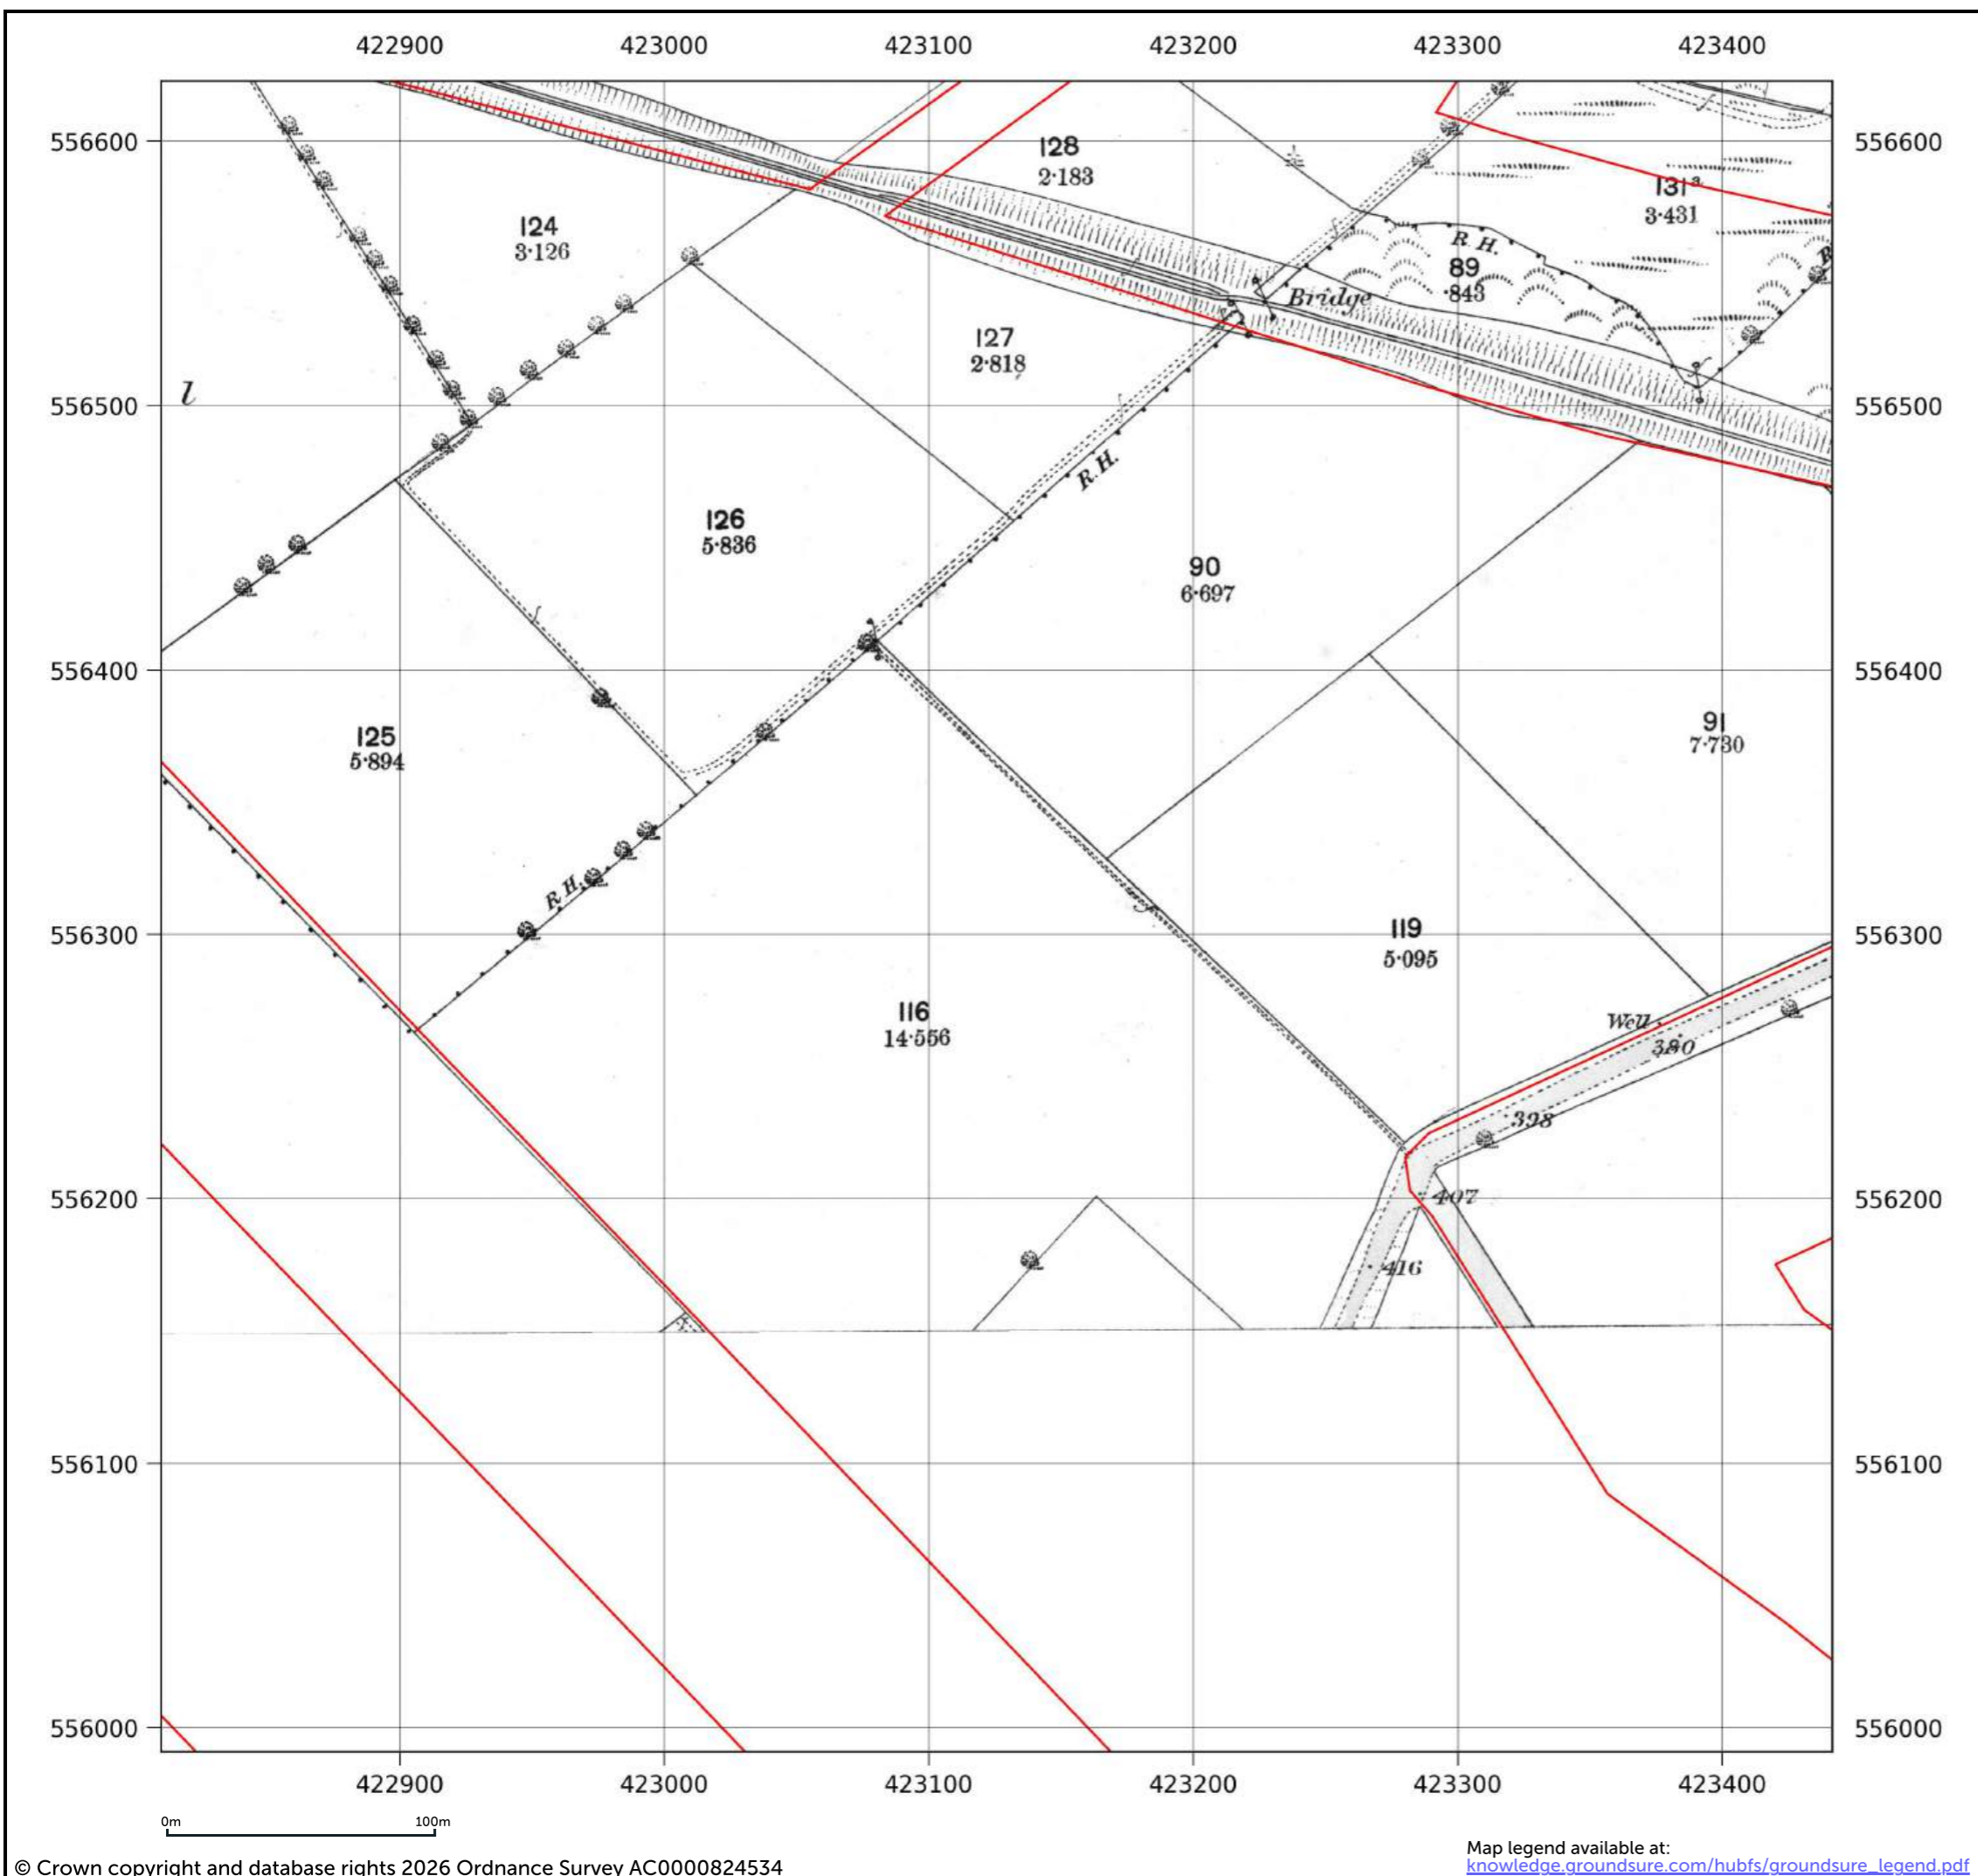

Site details: Coltsdene, Kibblesworth, Gateshead
Client ref: PO14046 : Groundsure Report 244990
Report ref: GS-GSA-RLE-EWD-SPL
Grid ref: 423687.94, 556385.5
Production date: 18 March 2026

Map name: County Series
Map date: 1855
Scale: 1:2,500
Printed at: 1:2,500

Date: 1855
Surveyed: 1855

1_3	2_3	3_3
1_2	2_2	3_2
2_1	3_1	

Contact us with any questions at:
info@groundsure.com
01273 257 755

Map legend available at:
knowledge.groundsure.com/hubfs/groundsure_legend.pdf