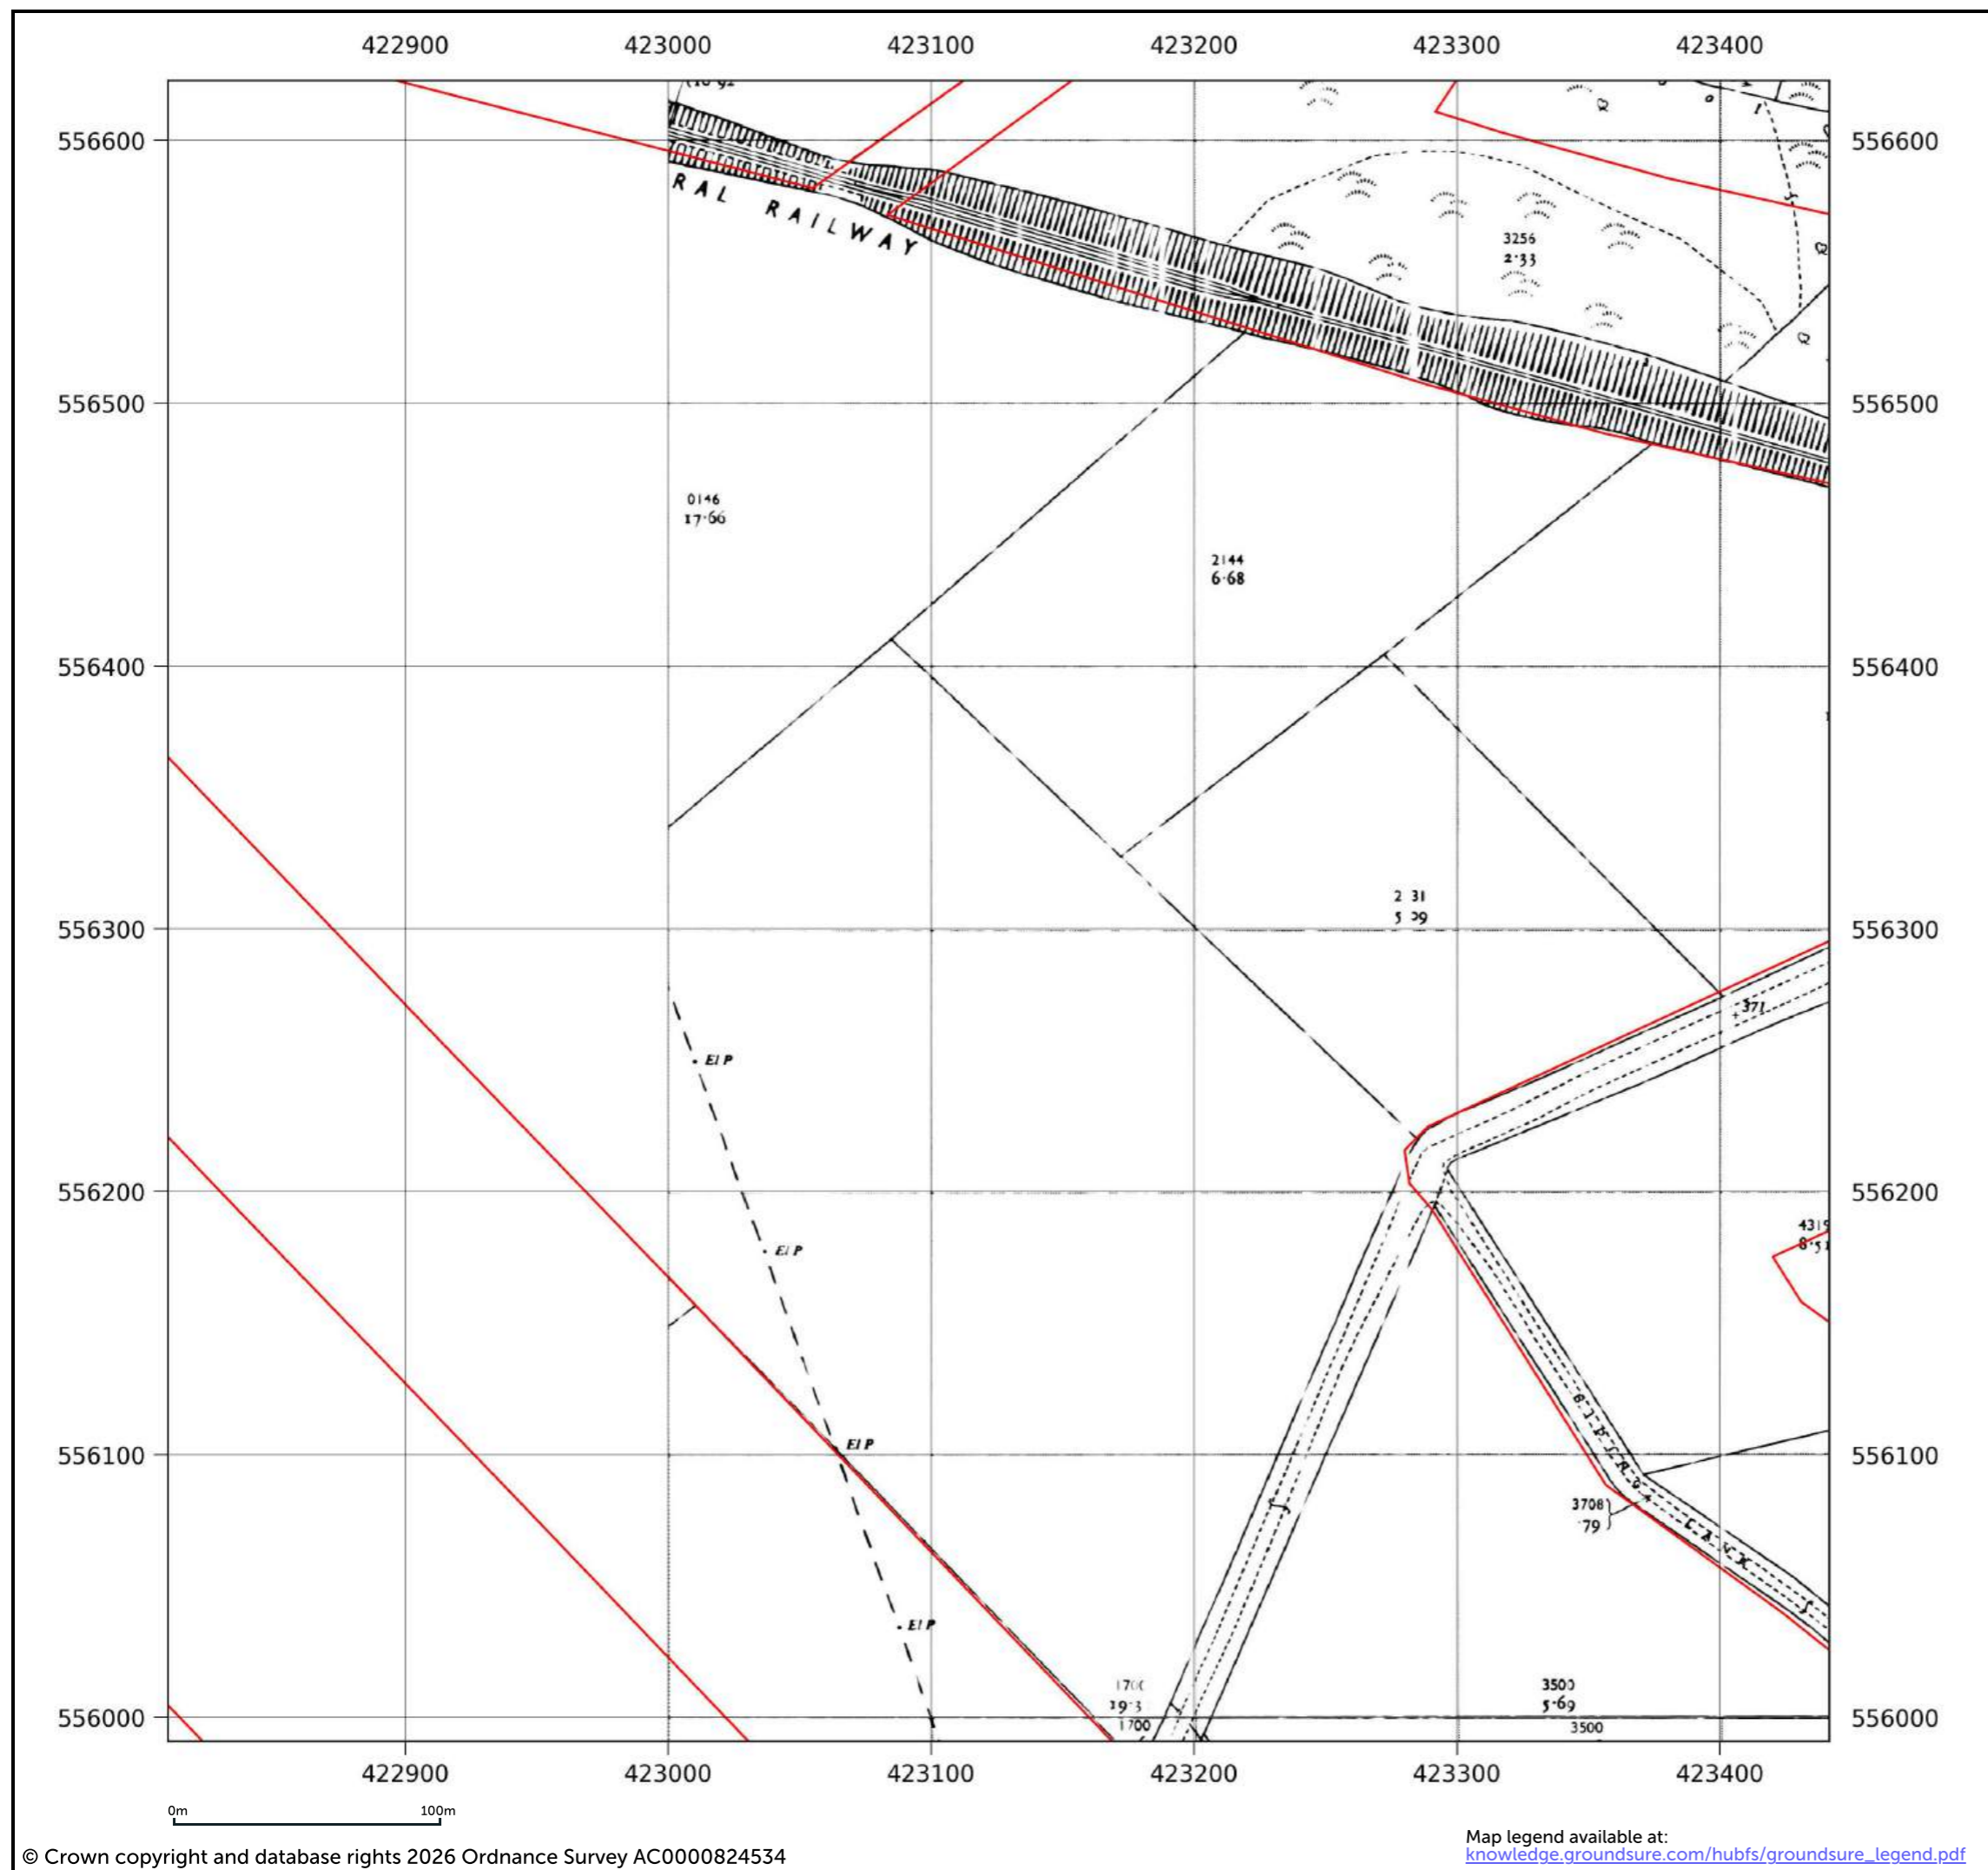

Contact us with any questions at:
info@groundsure.com
01273 257 755