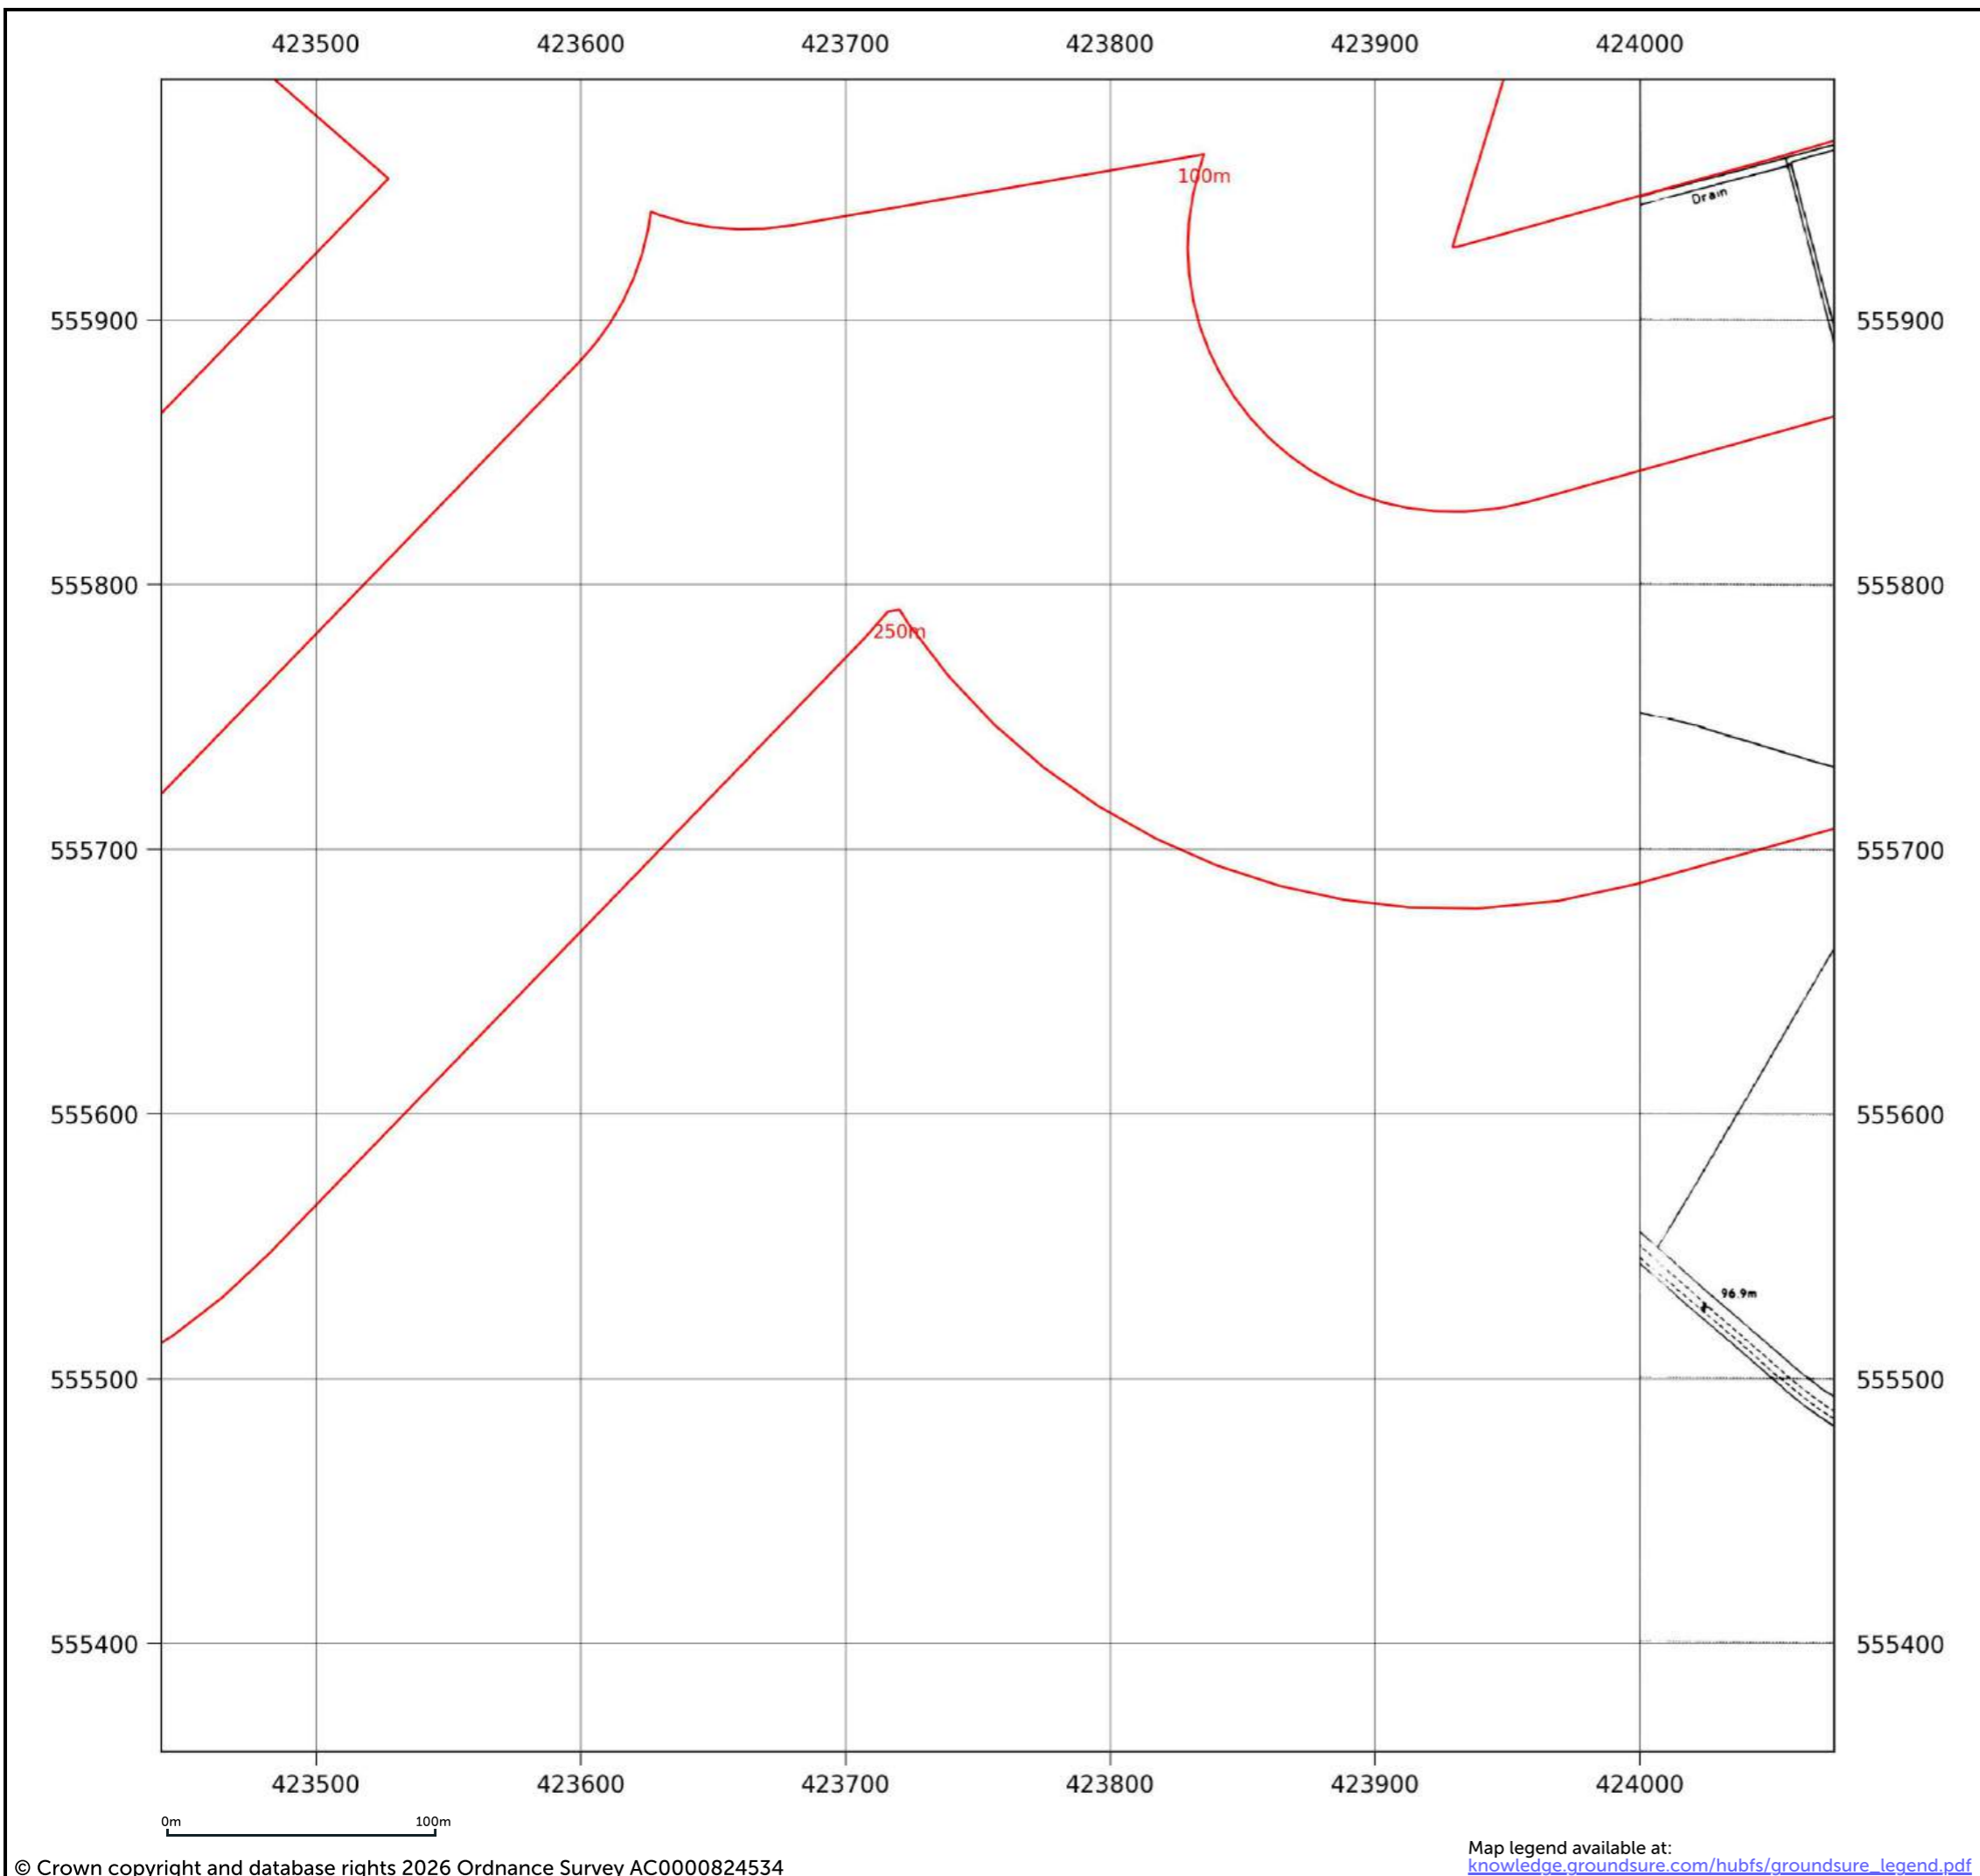

Map legend available at:
knowledge.groundsure.com/hubfs/groundsure_legend.pdf