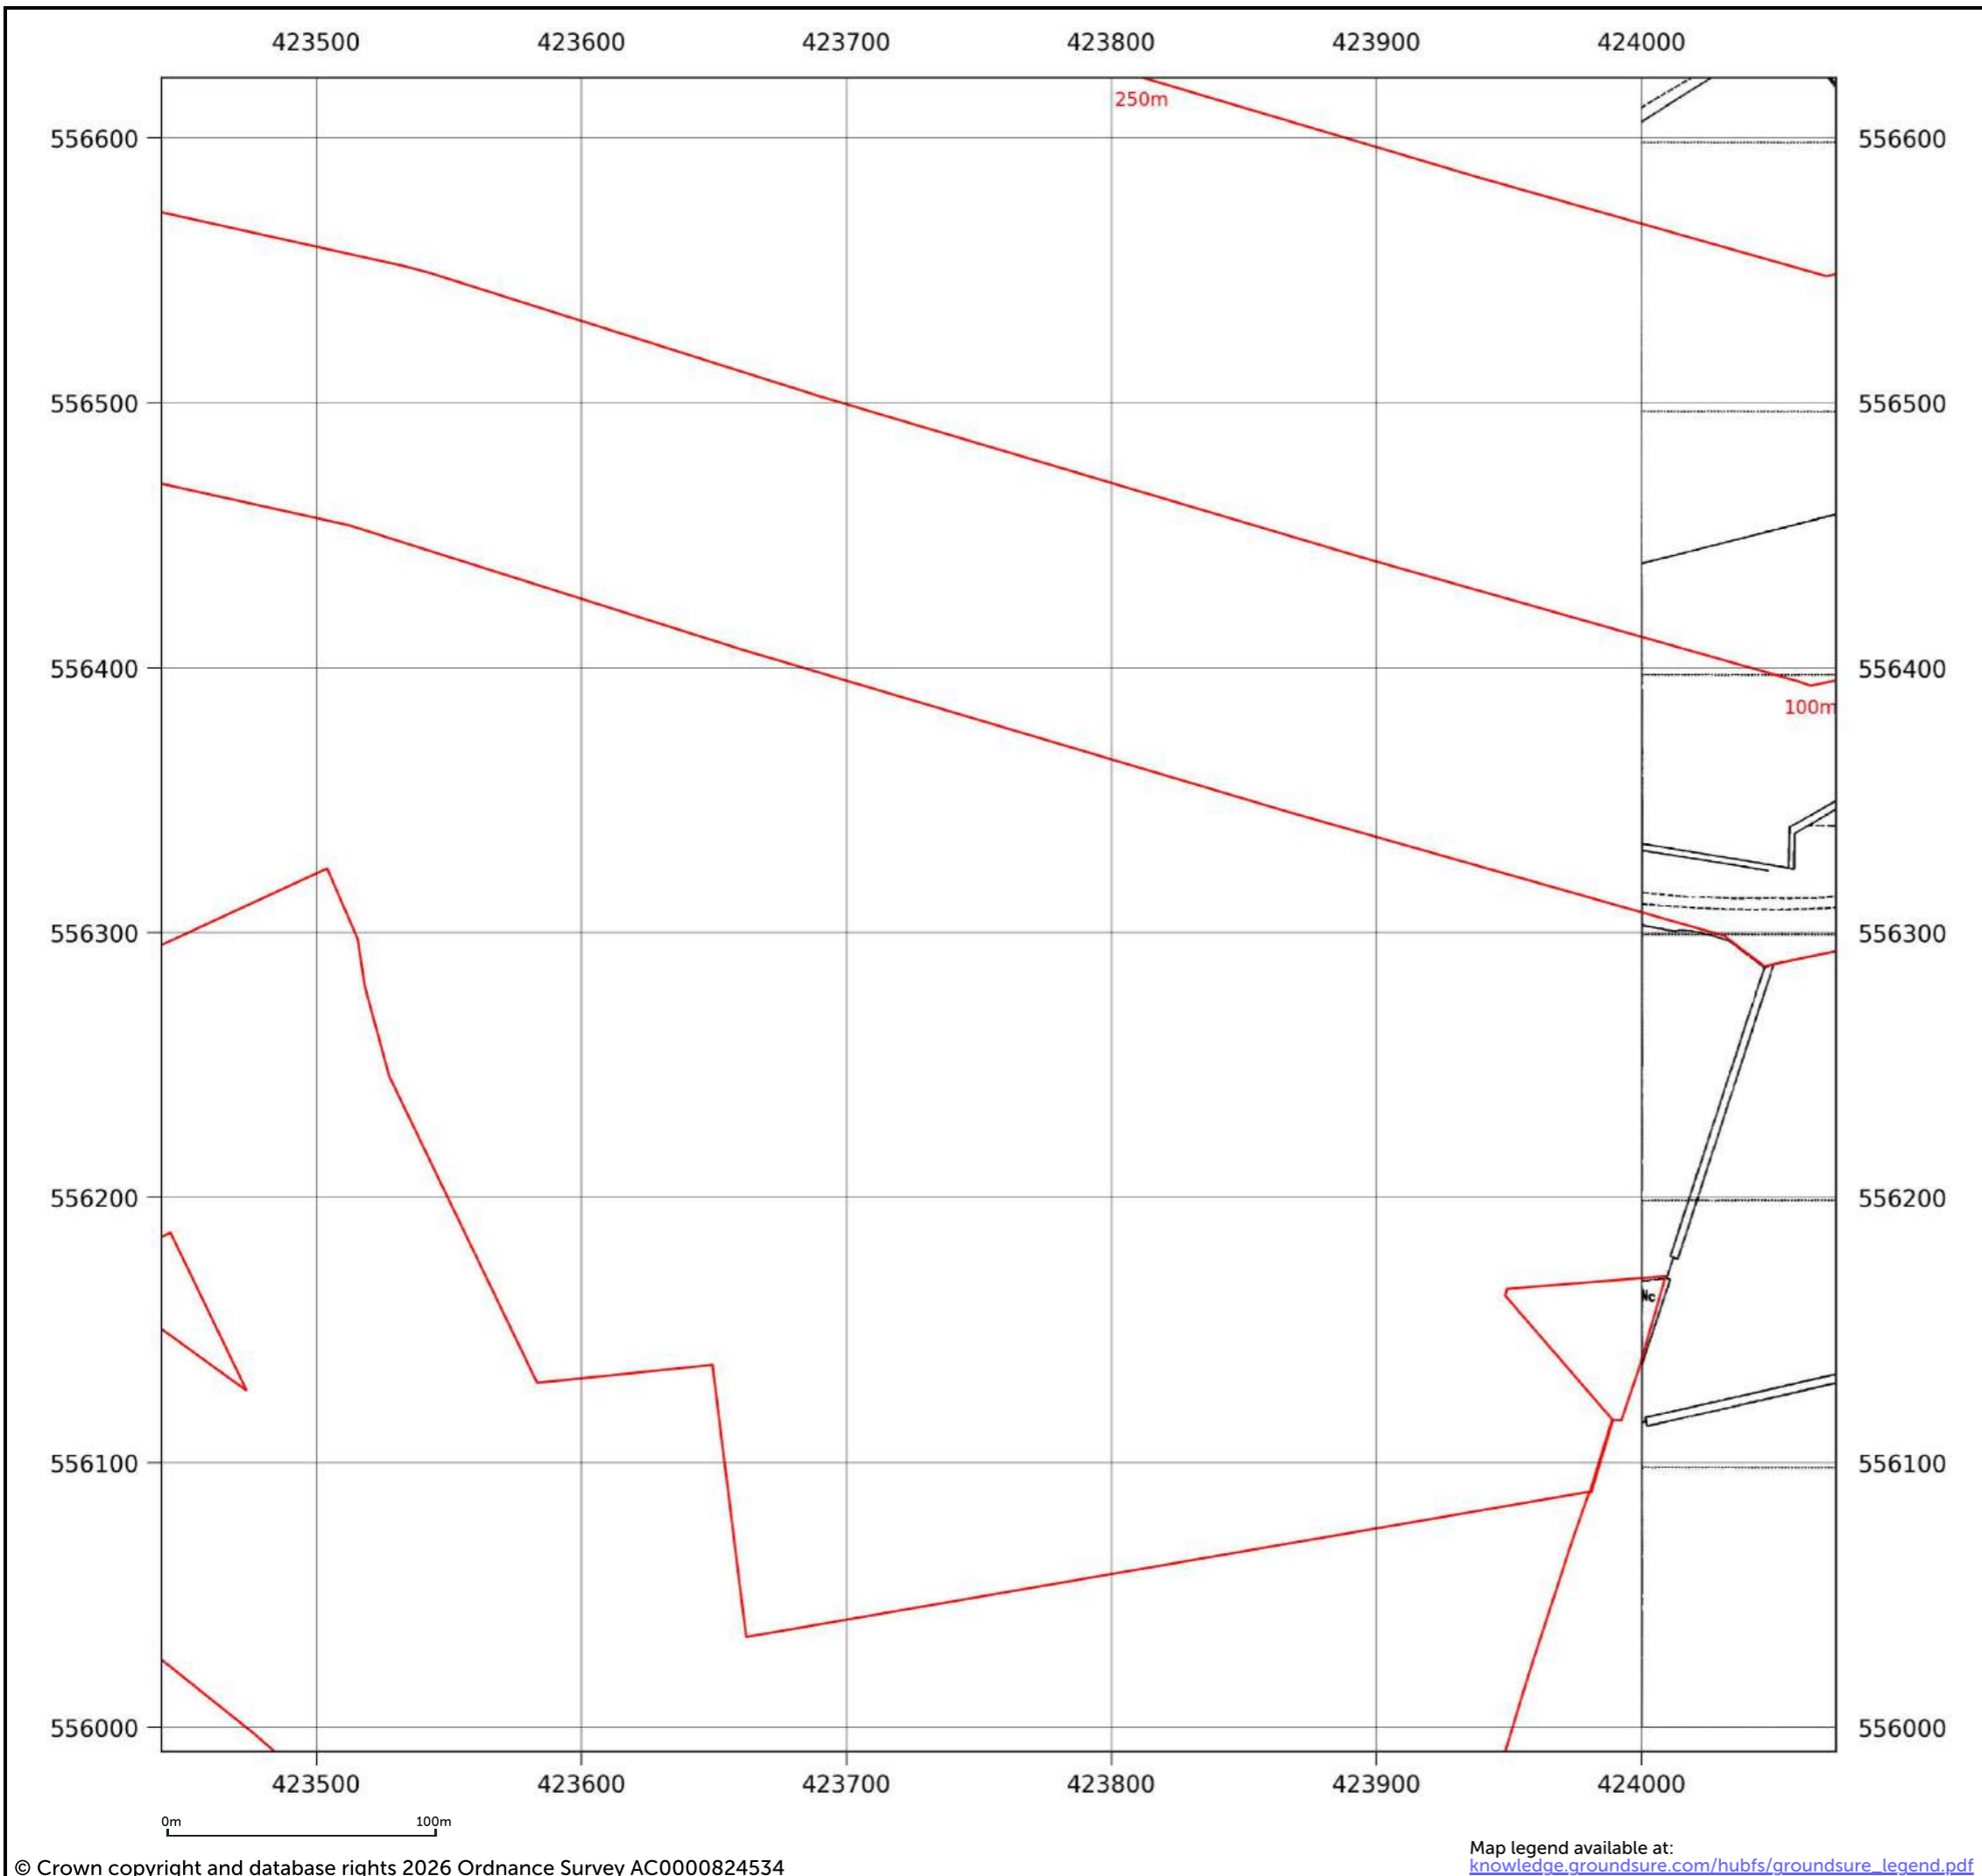

Contact us with any questions at:
info@groundsure.com
01273 257 755