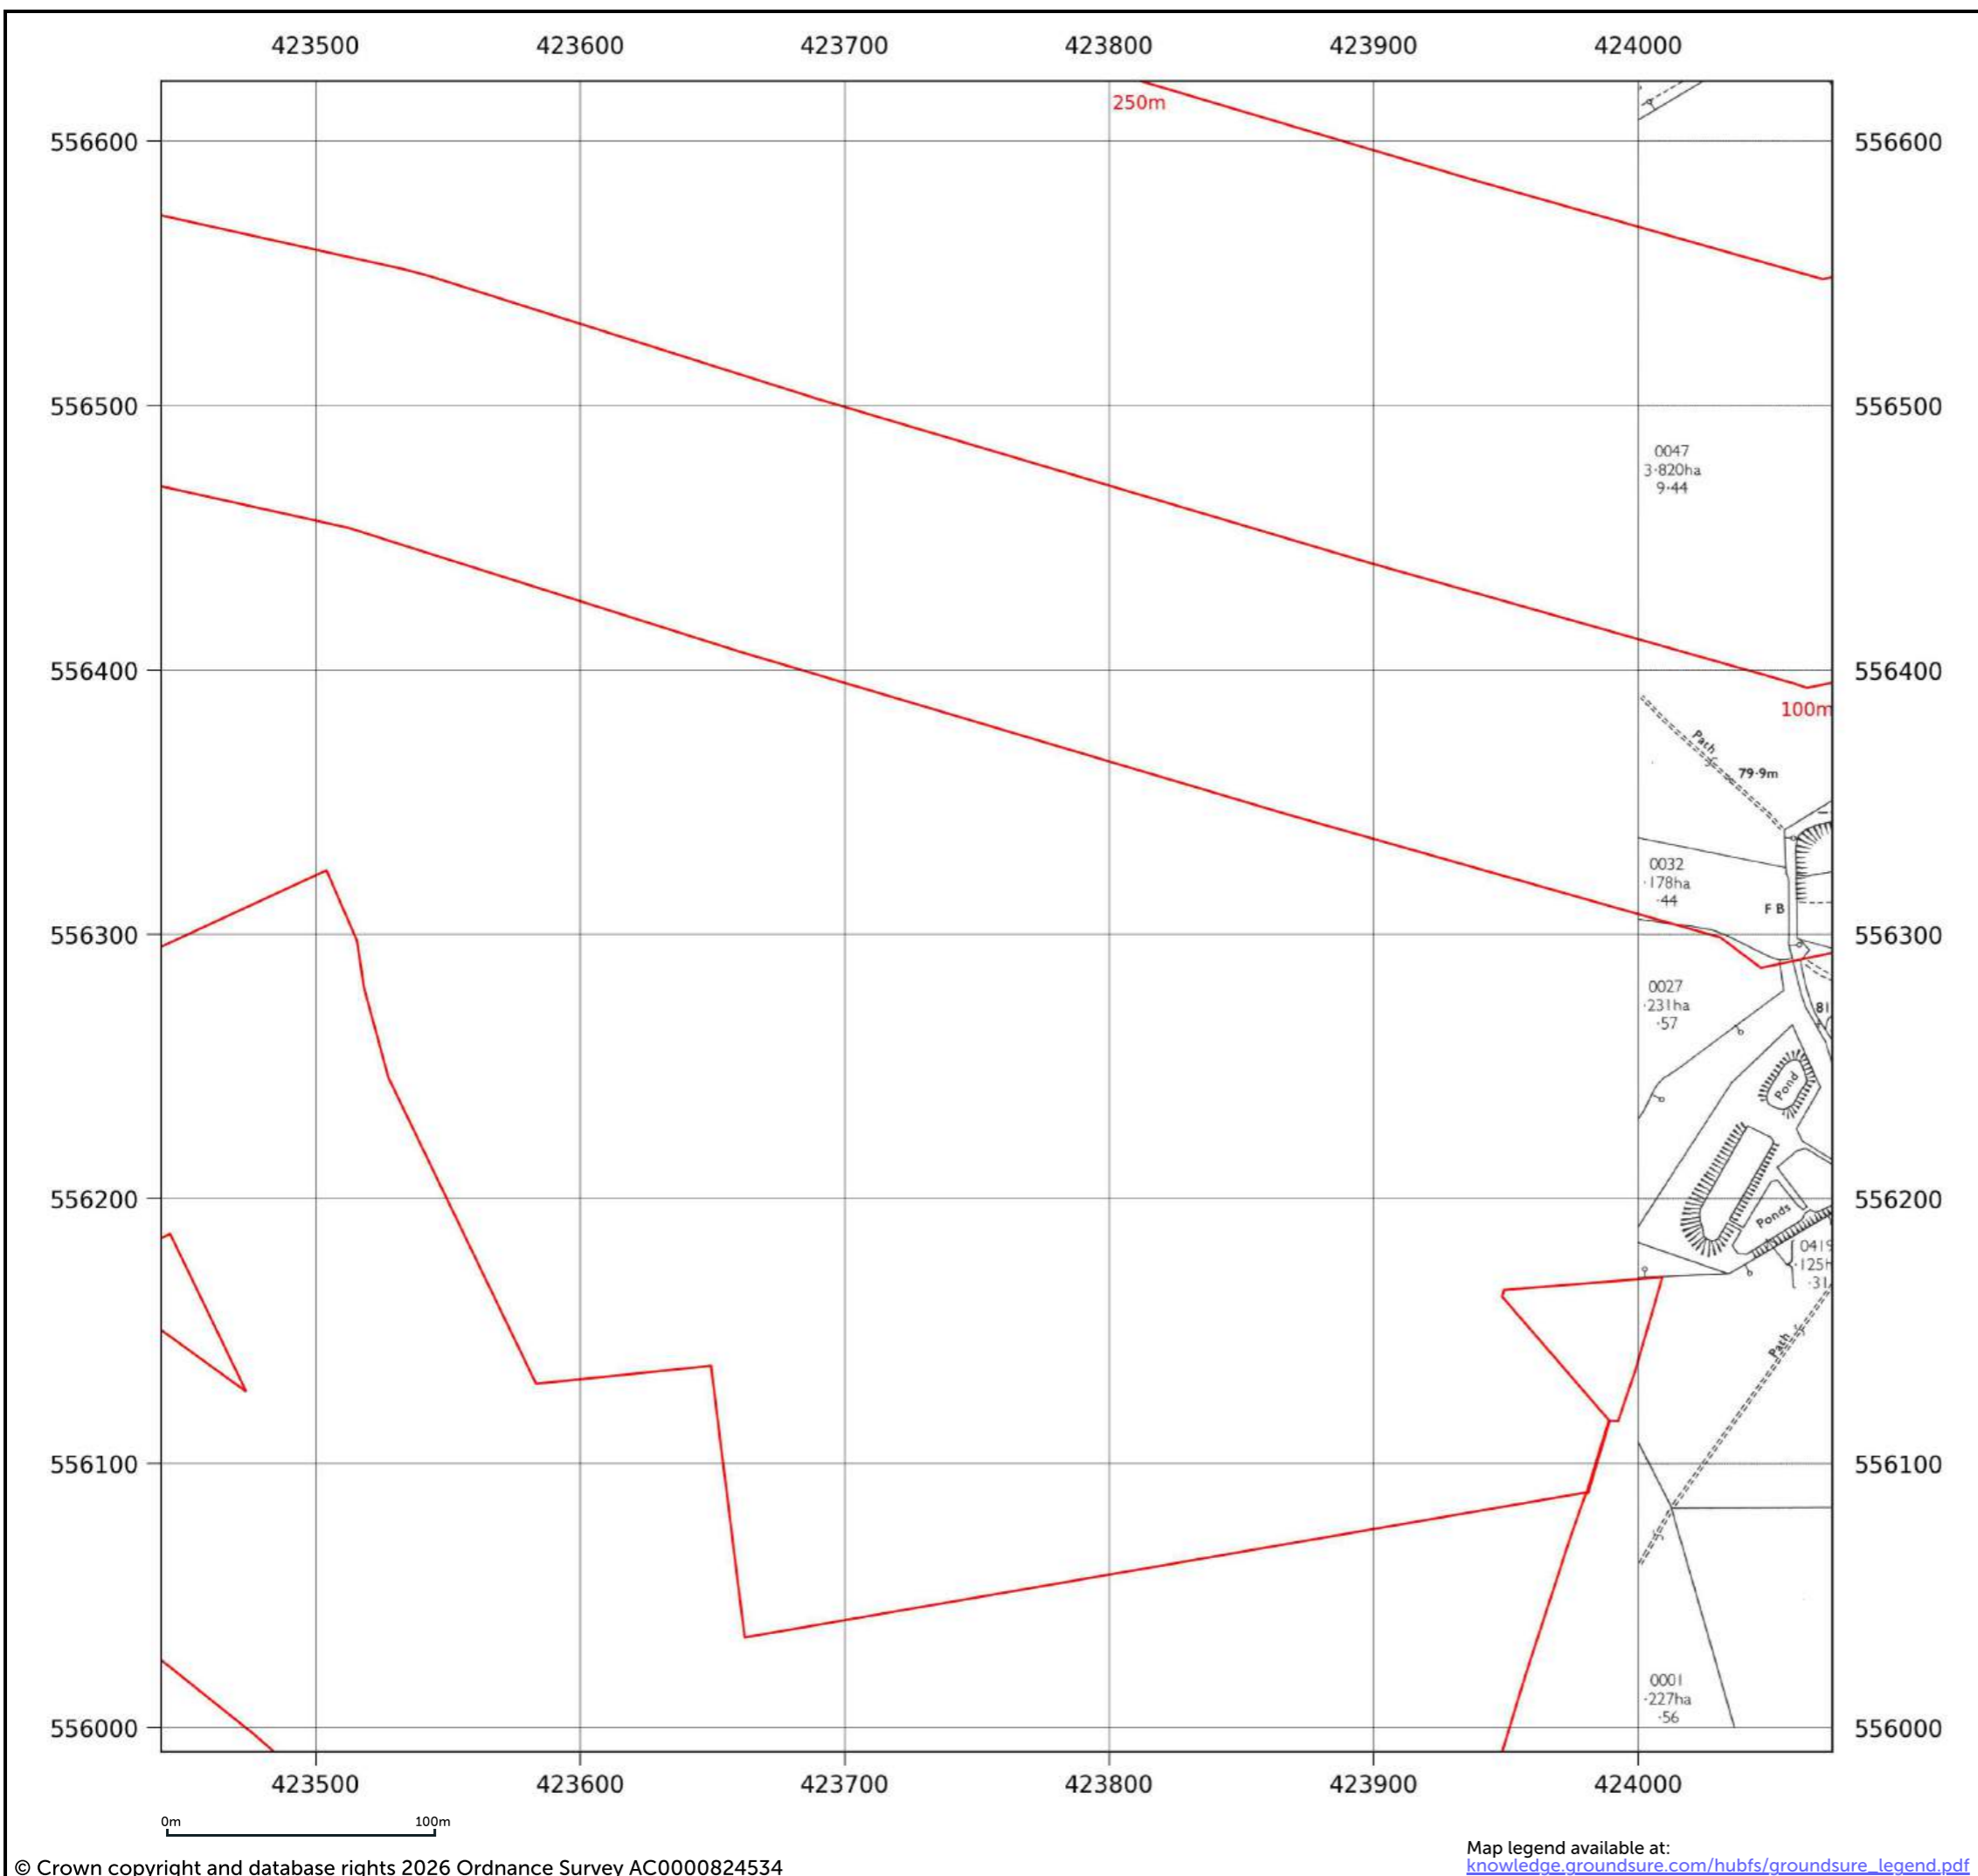

Contact us with any questions at:
info@groundsure.com
01273 257 755