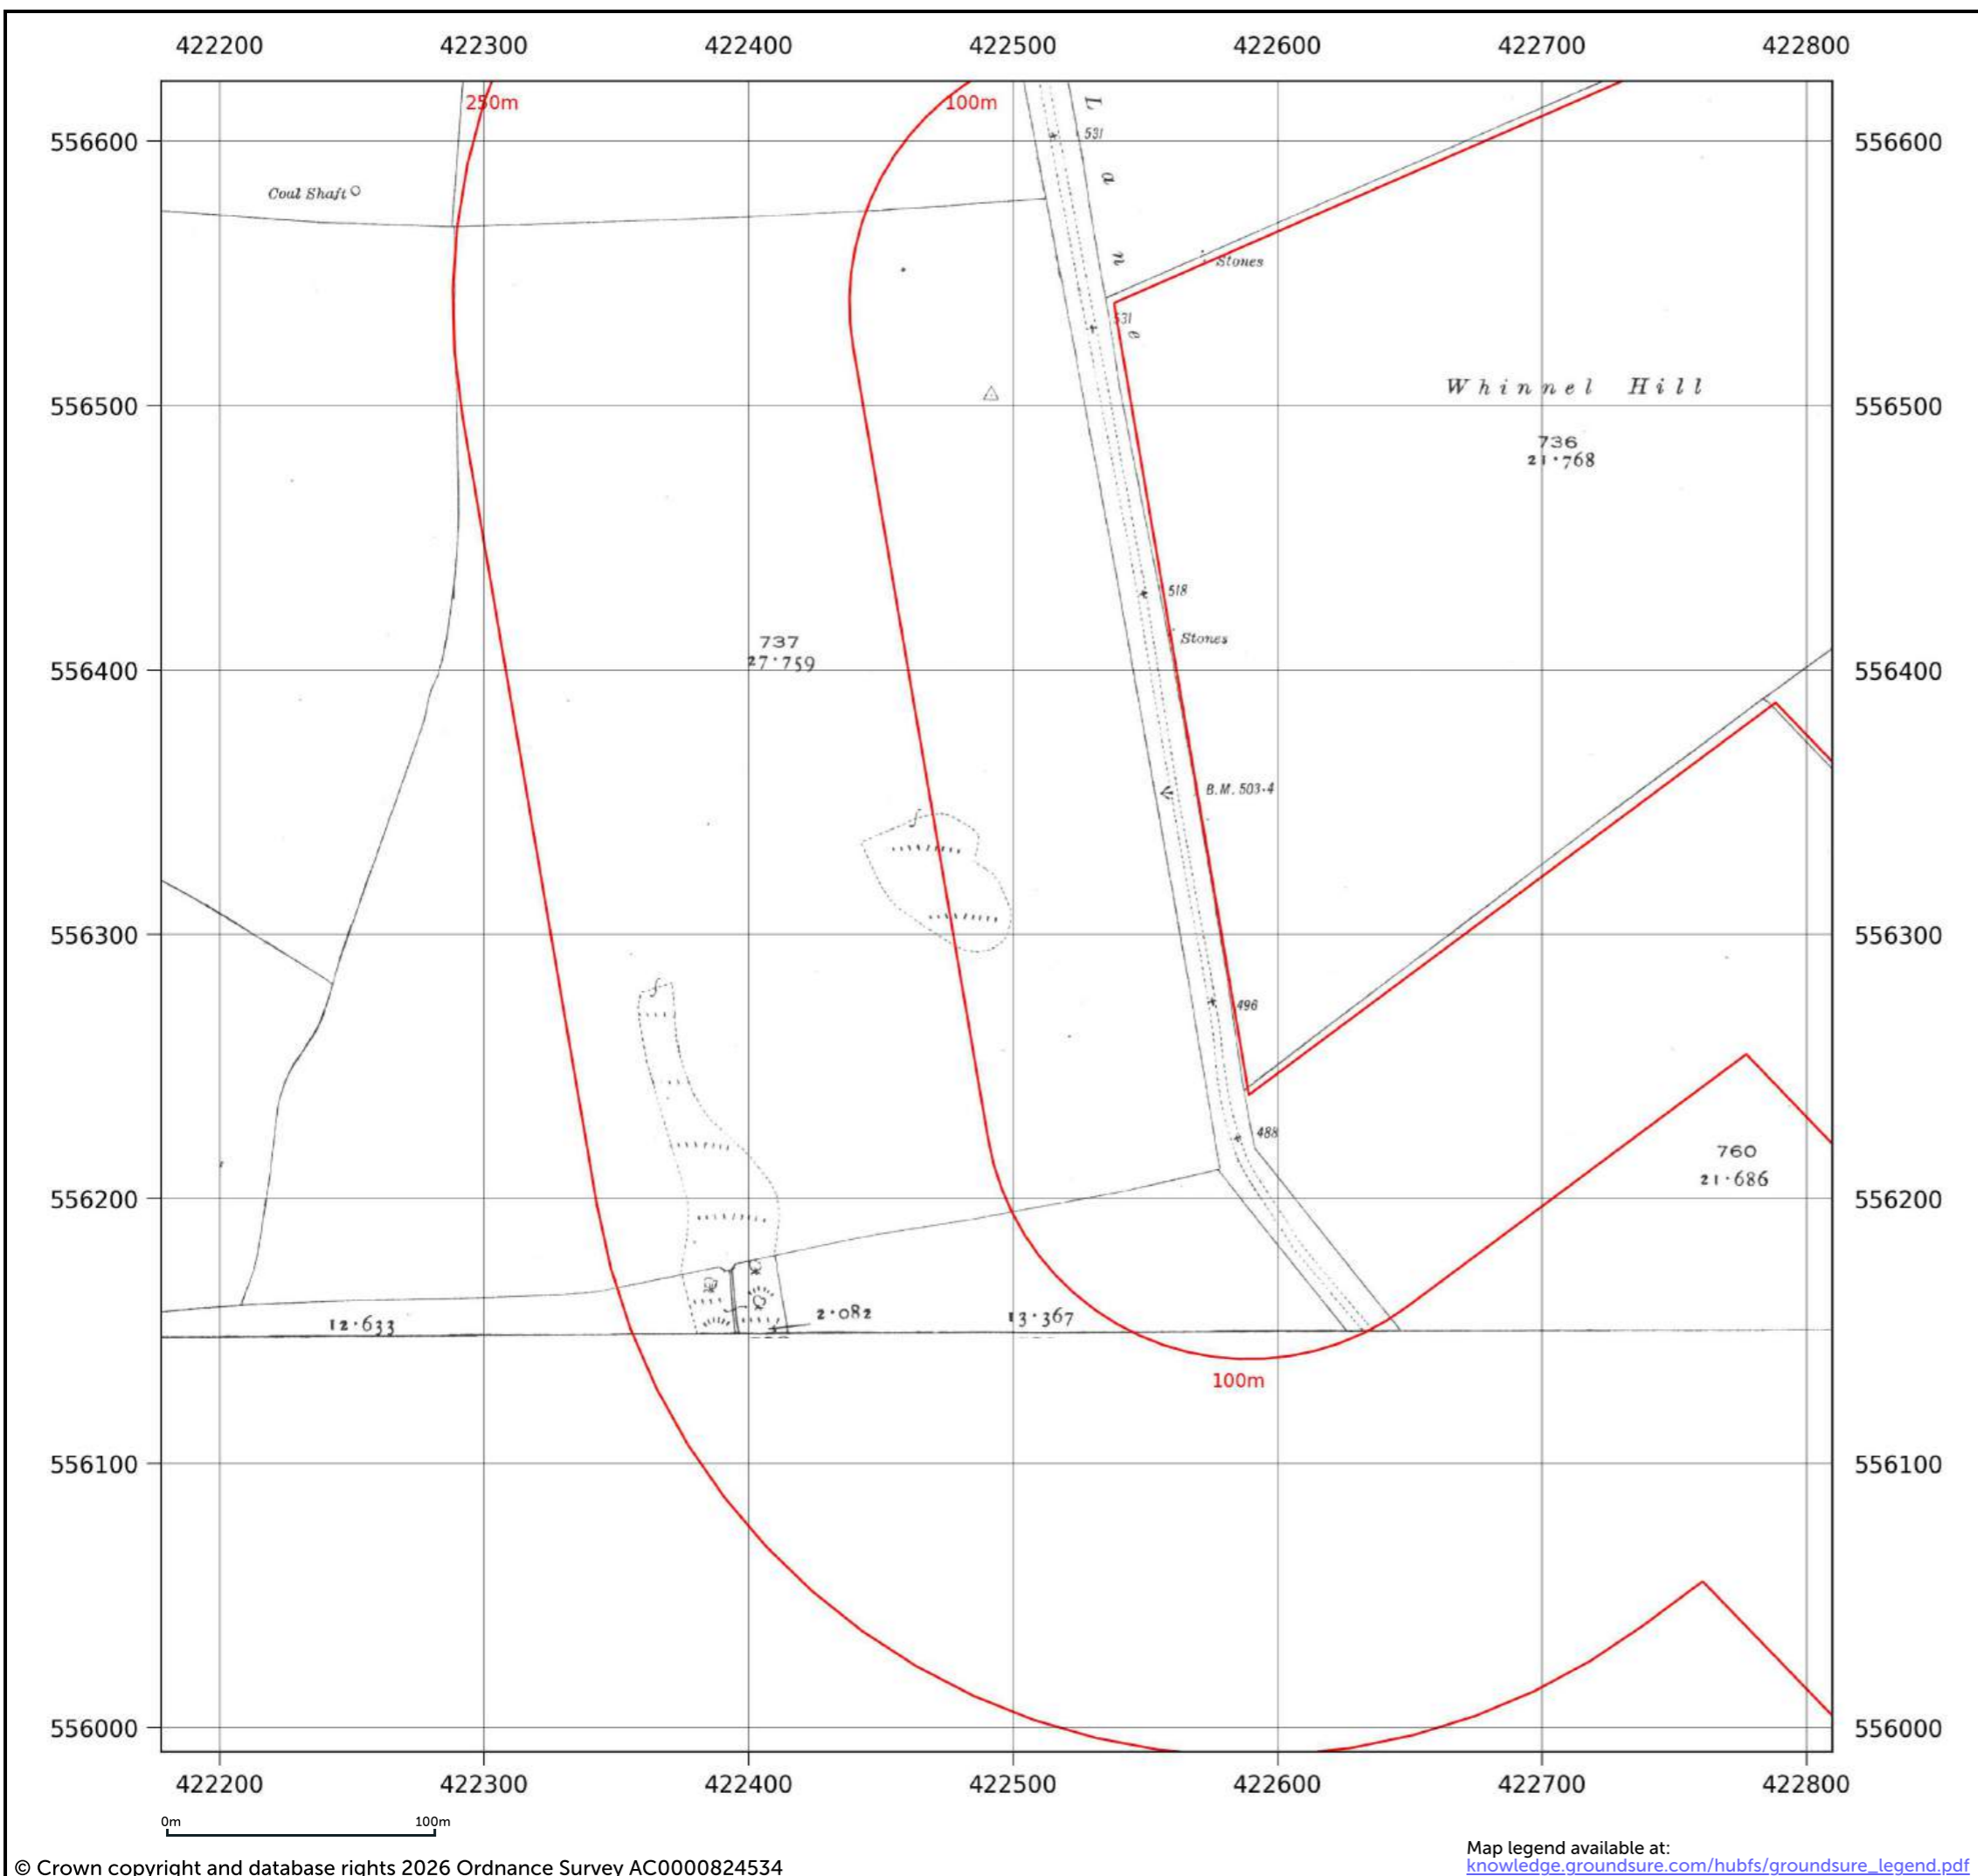

Contact us with any questions at:
info@groundsure.com
01273 257 755