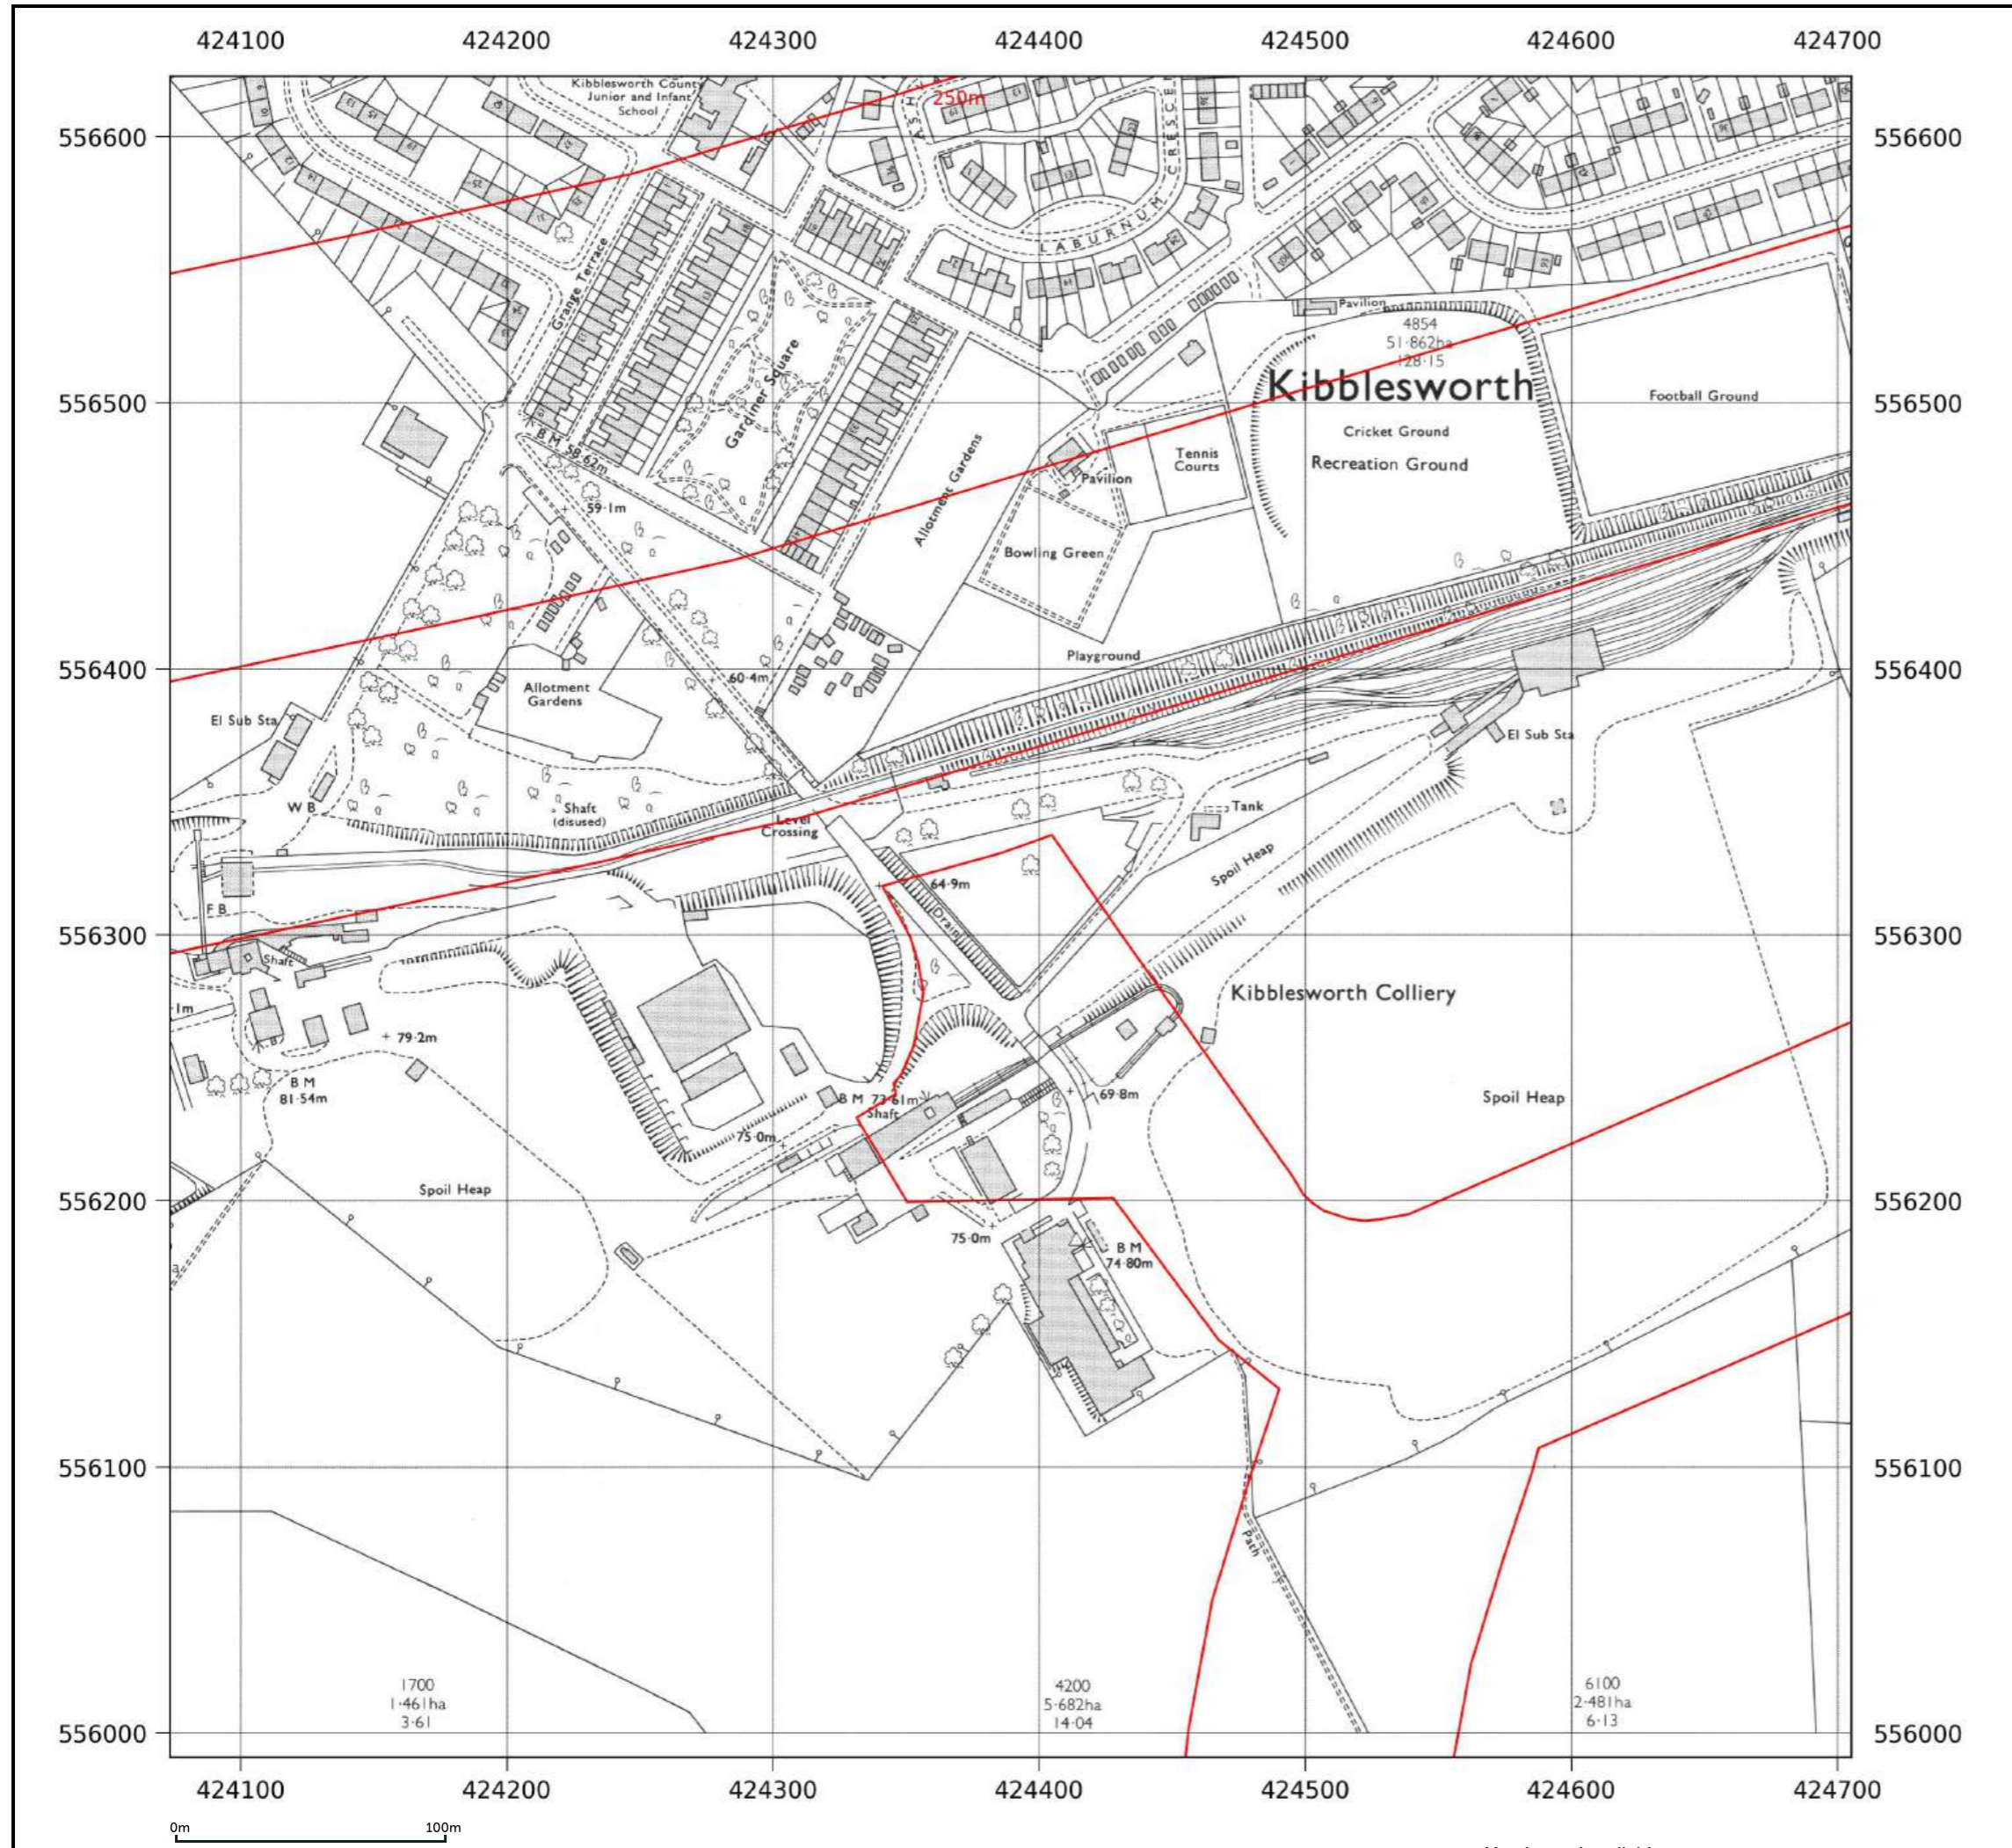

Contact us with any questions at:
info@groundsure.com
01273 257 755