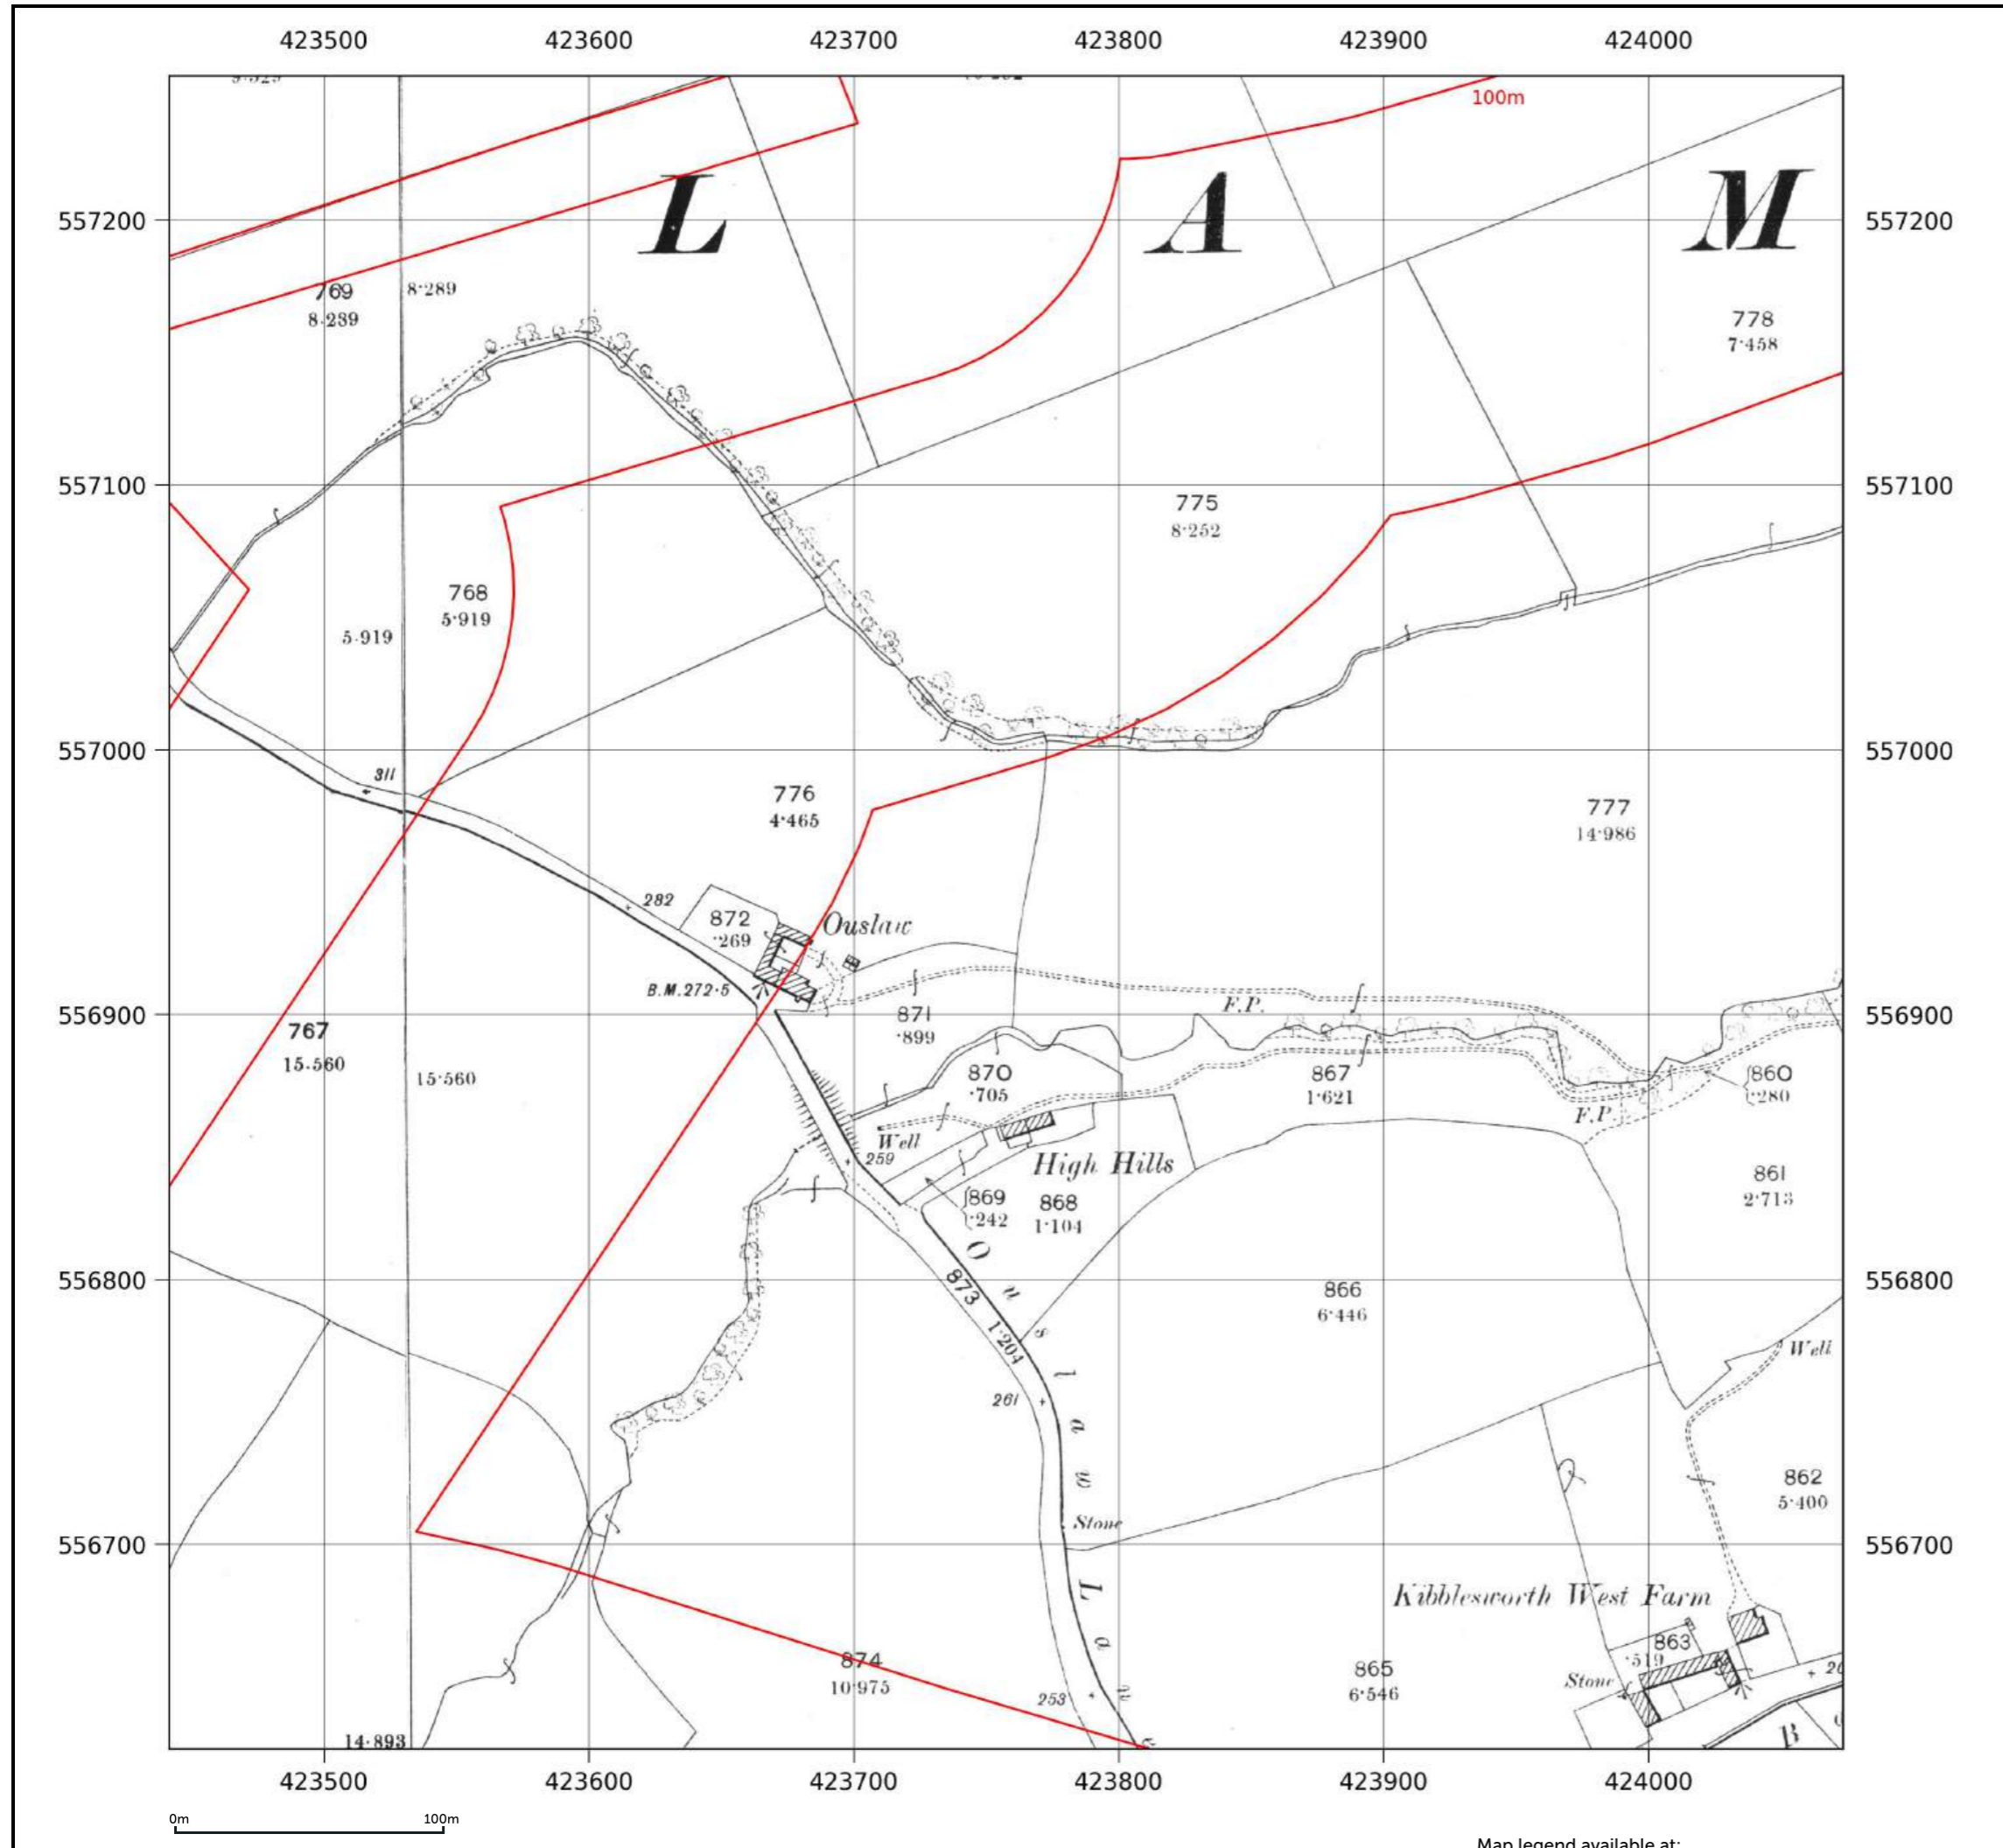

Contact us with any questions at:
info@groundsure.com
01273 257 755