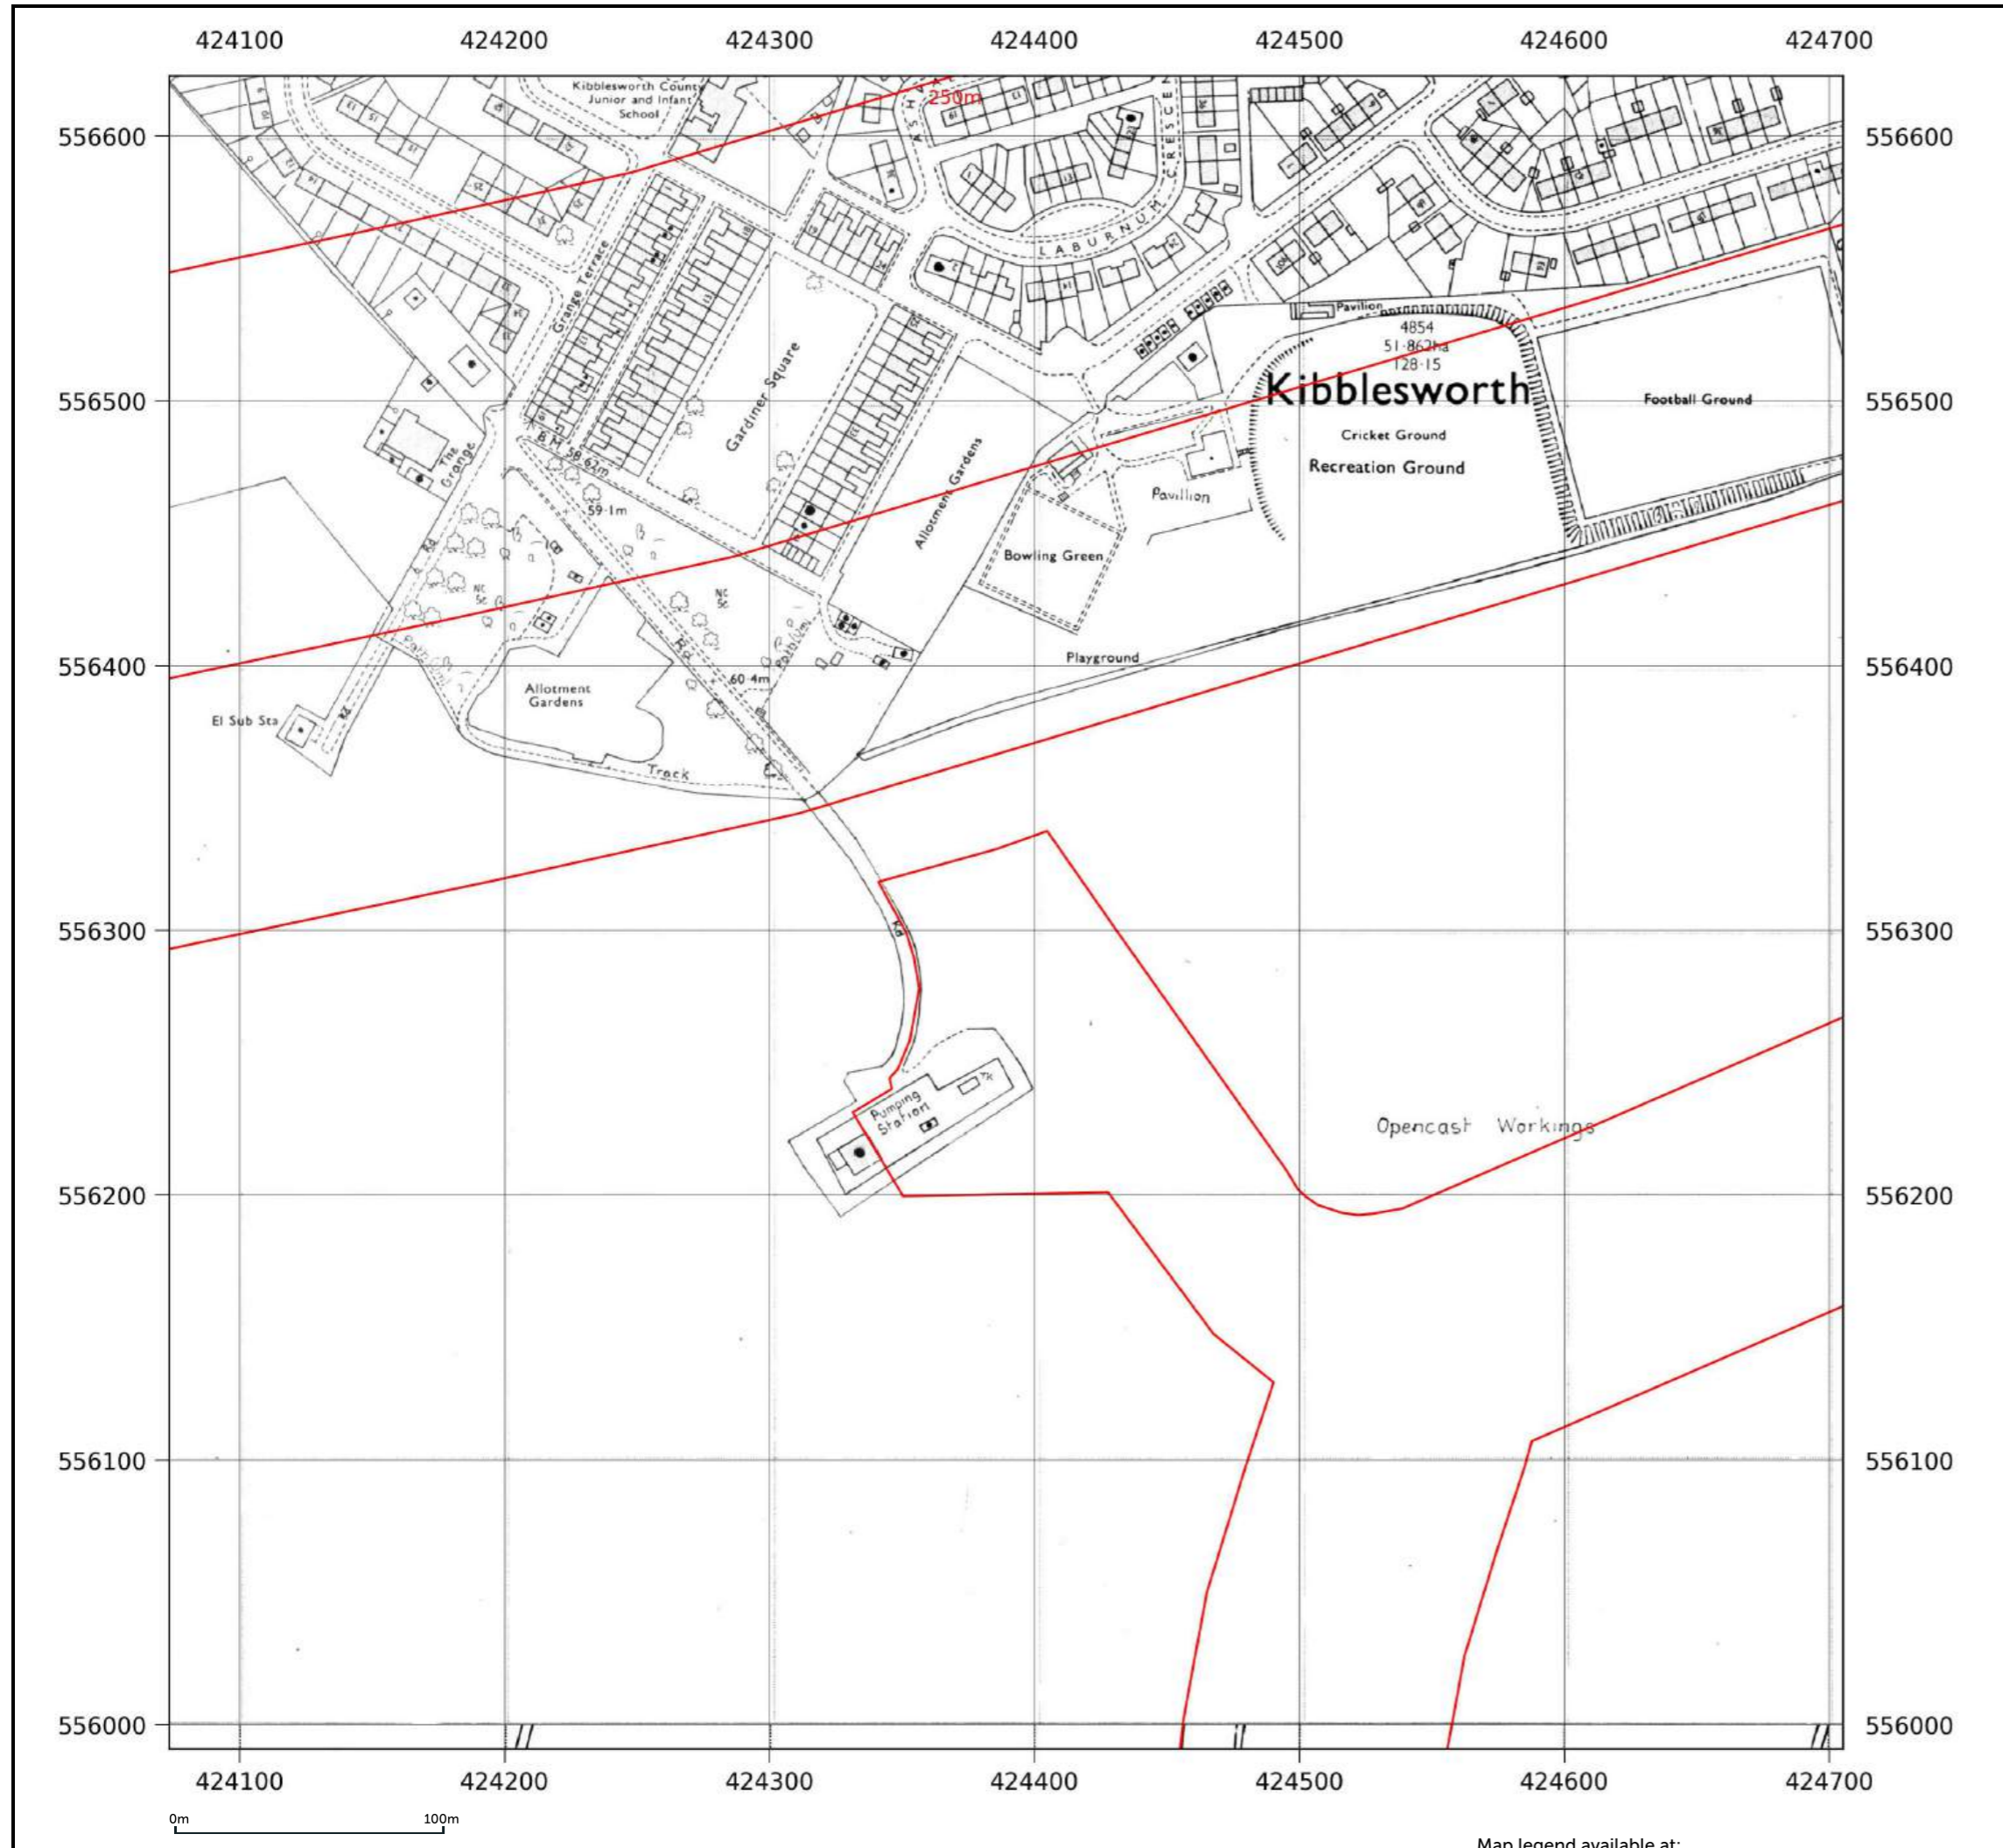

Map name: National Grid
Map date: 1992-1994
Scale: 1:2,500
Printed at: 1:2,500

Date: 1992
 Surveyed: 1963
 Revised: 1992
 Copyright: 1992
 Levelled: 1963

Date: 1994
 Copyright: 1994

Contact us with any questions at:
info@groundsure.com
 01273 257 755