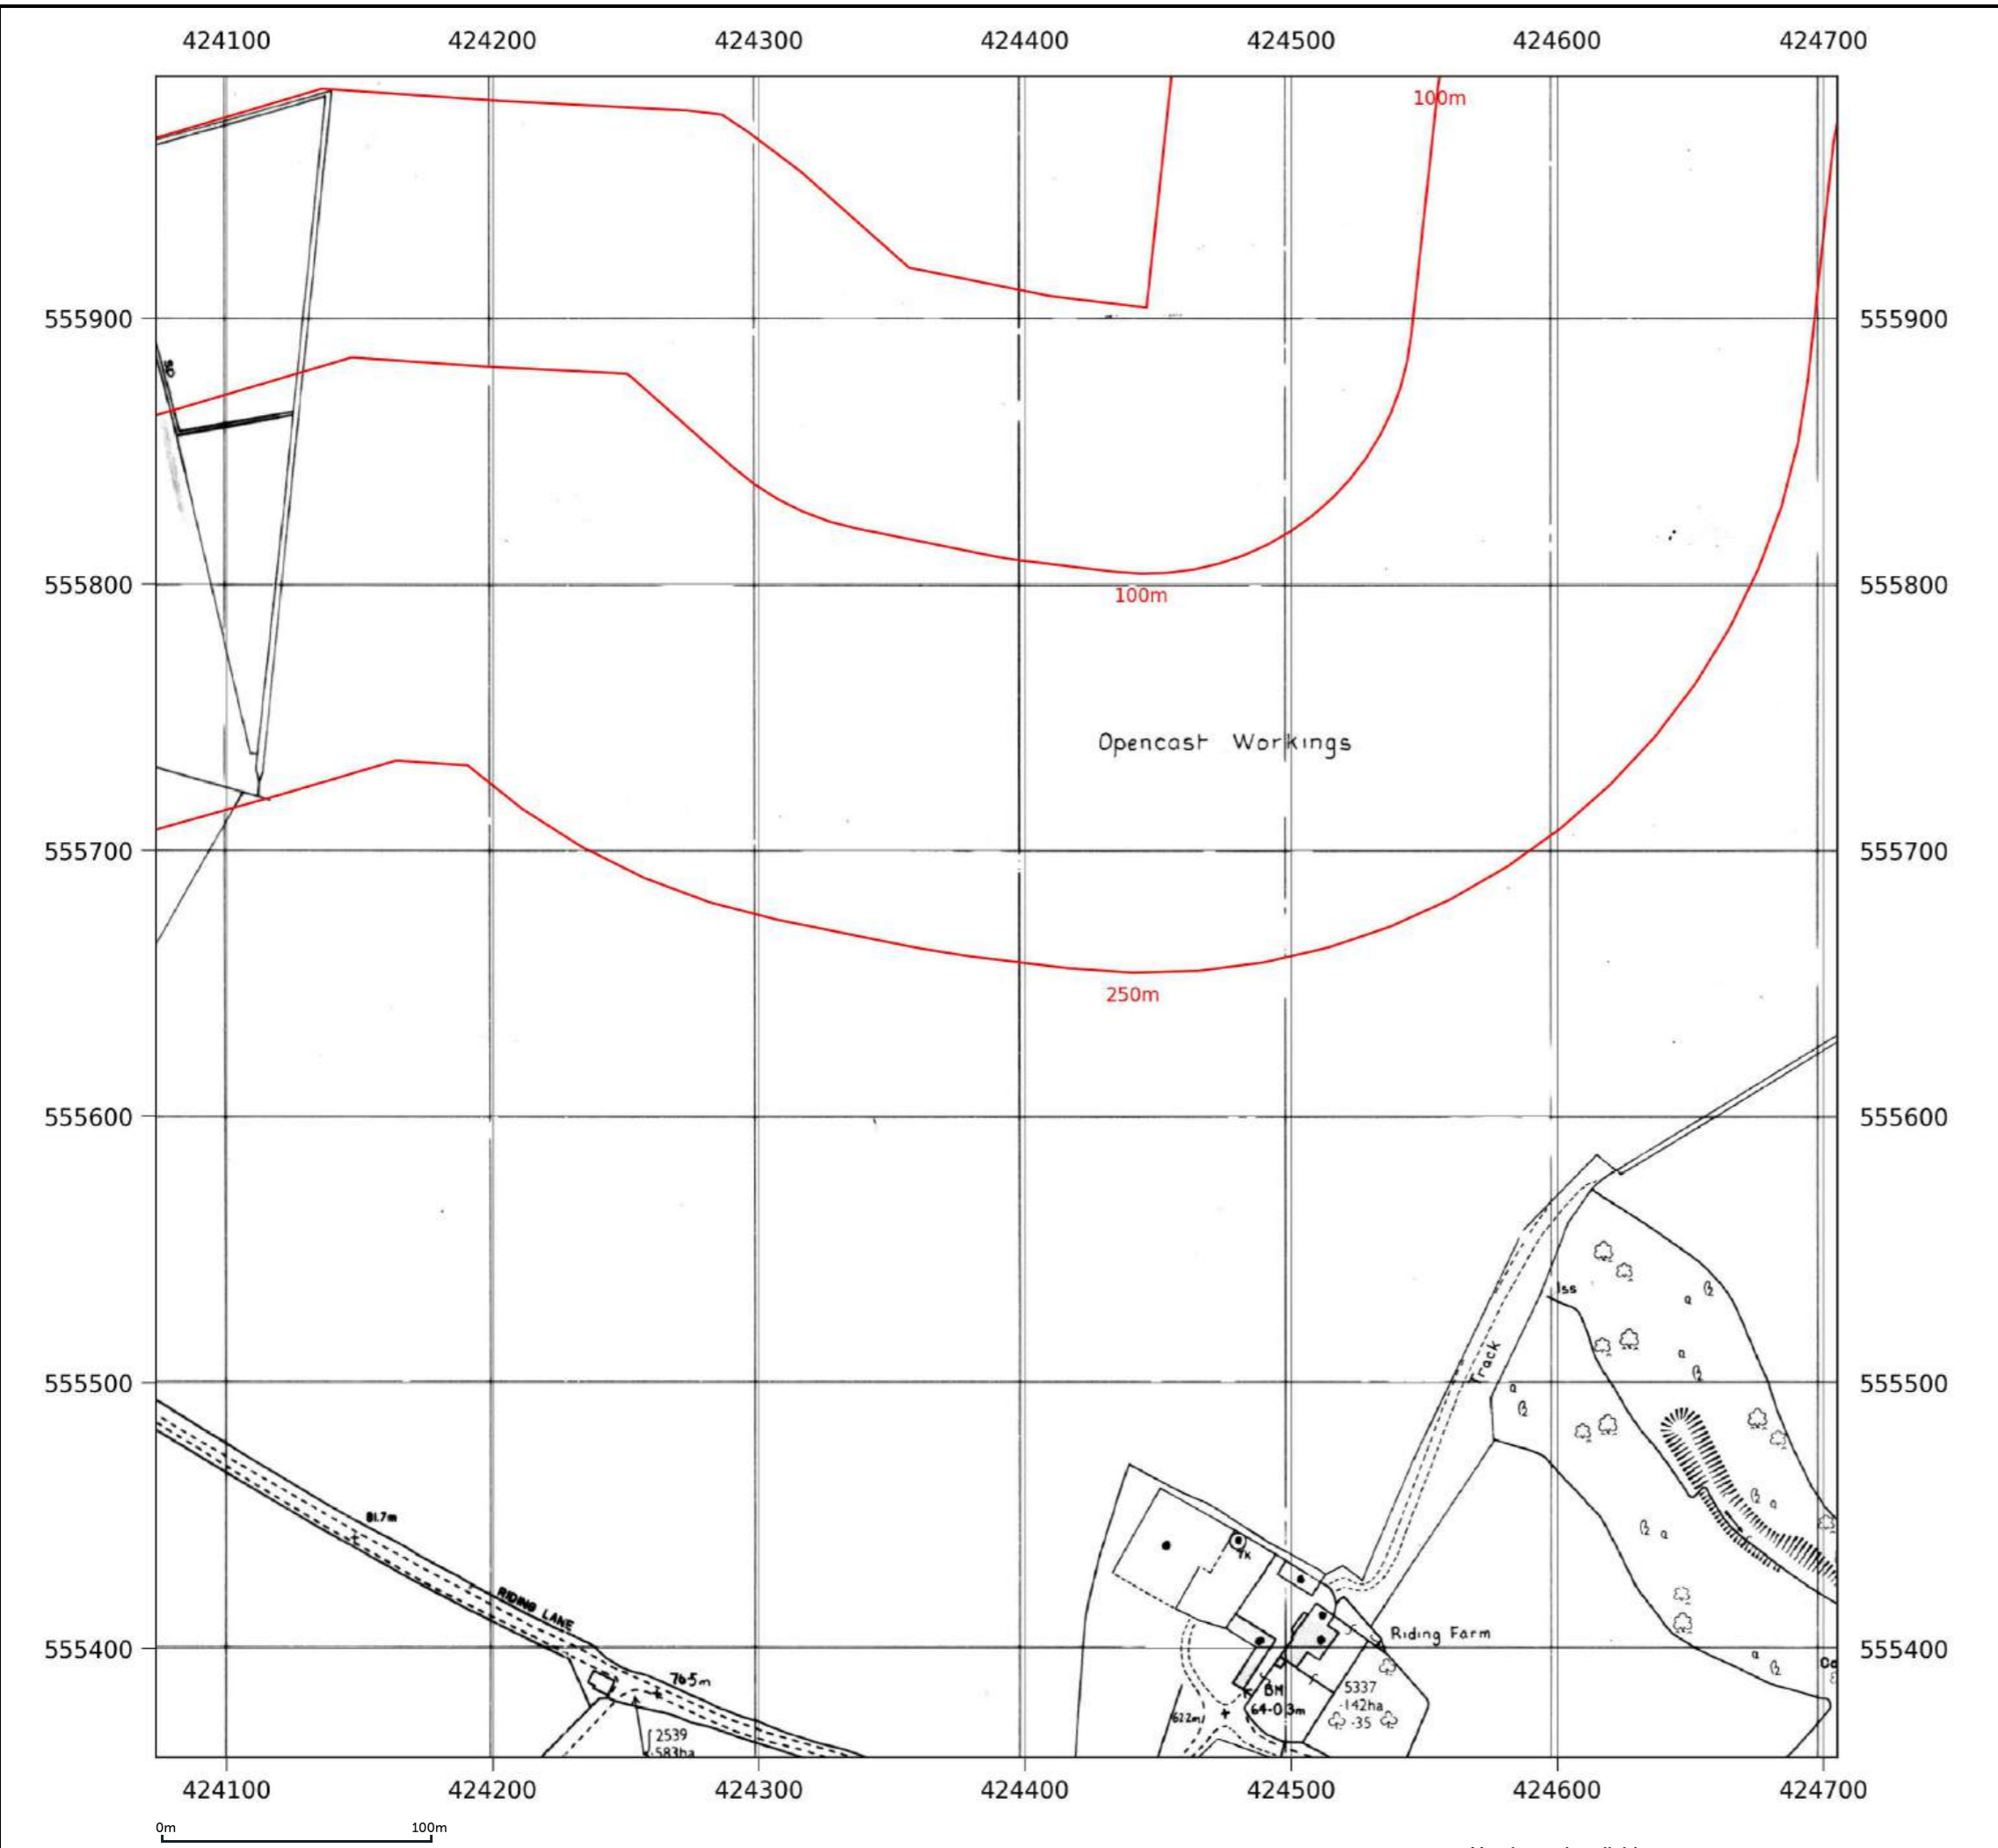

Map legend available at:
knowledge.groundsure.com/hubfs/groundsure_legend.pdf