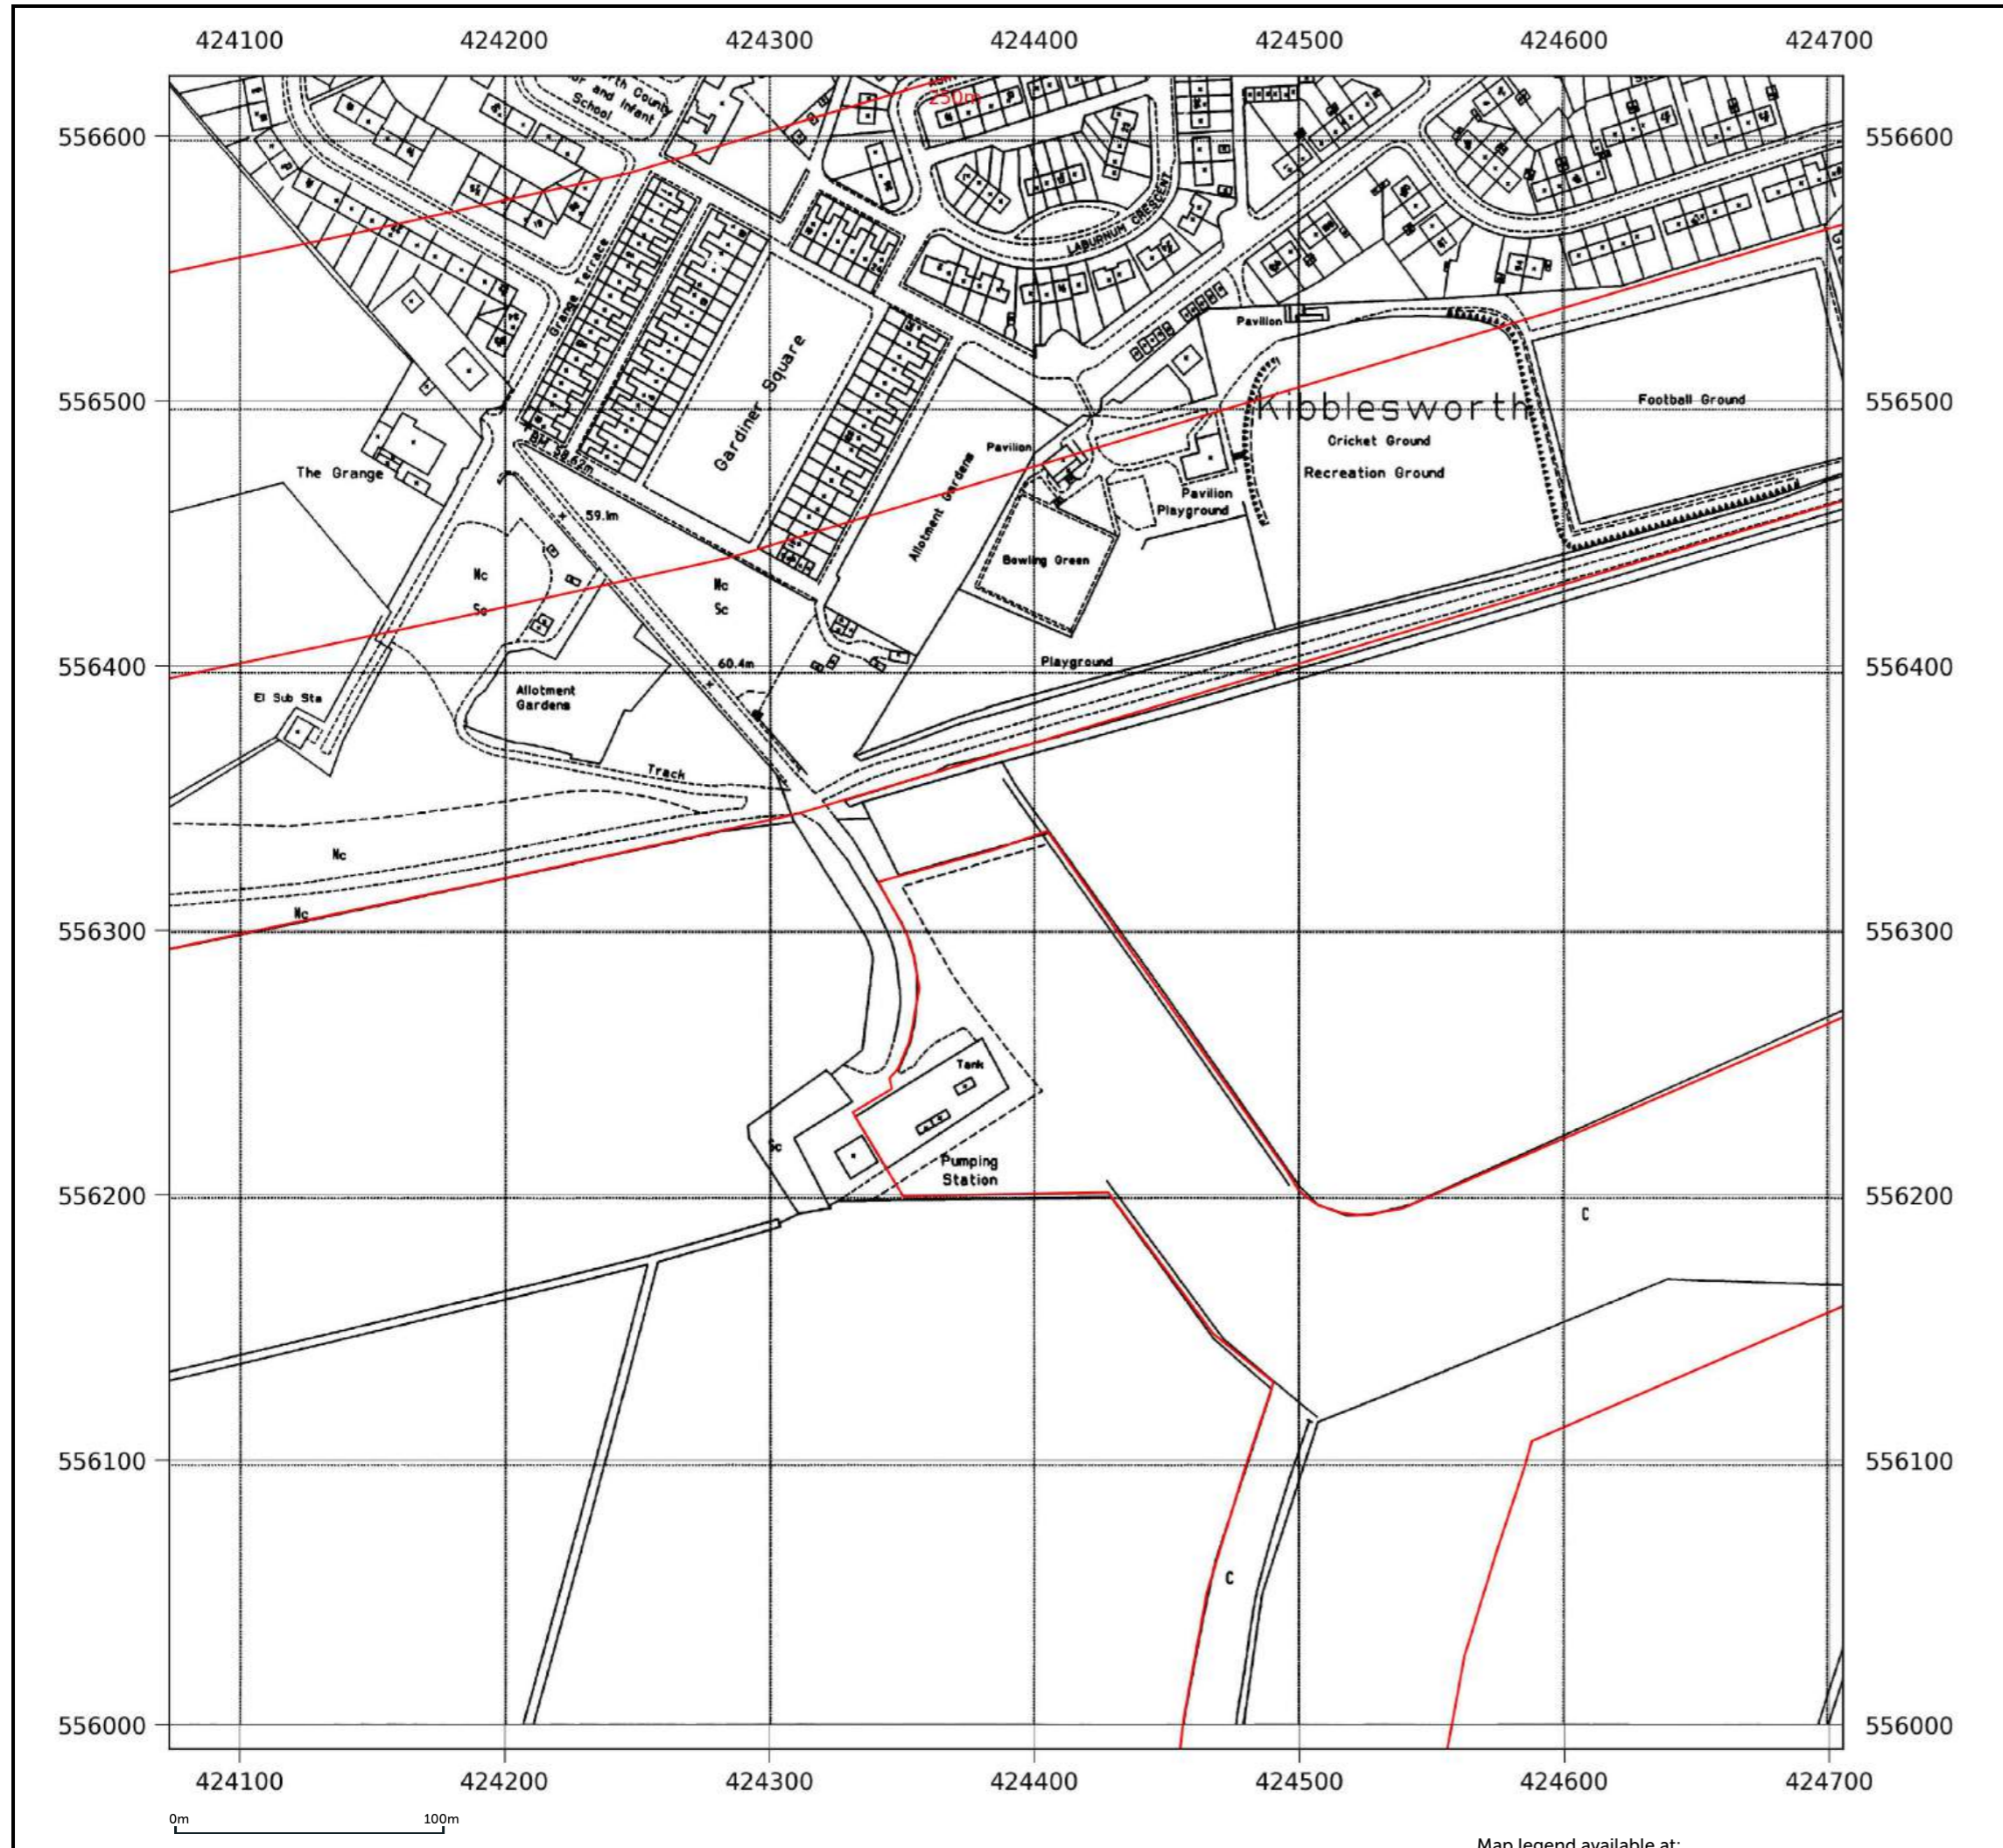

Contact us with any questions at:
info@groundsure.com
01273 257 755