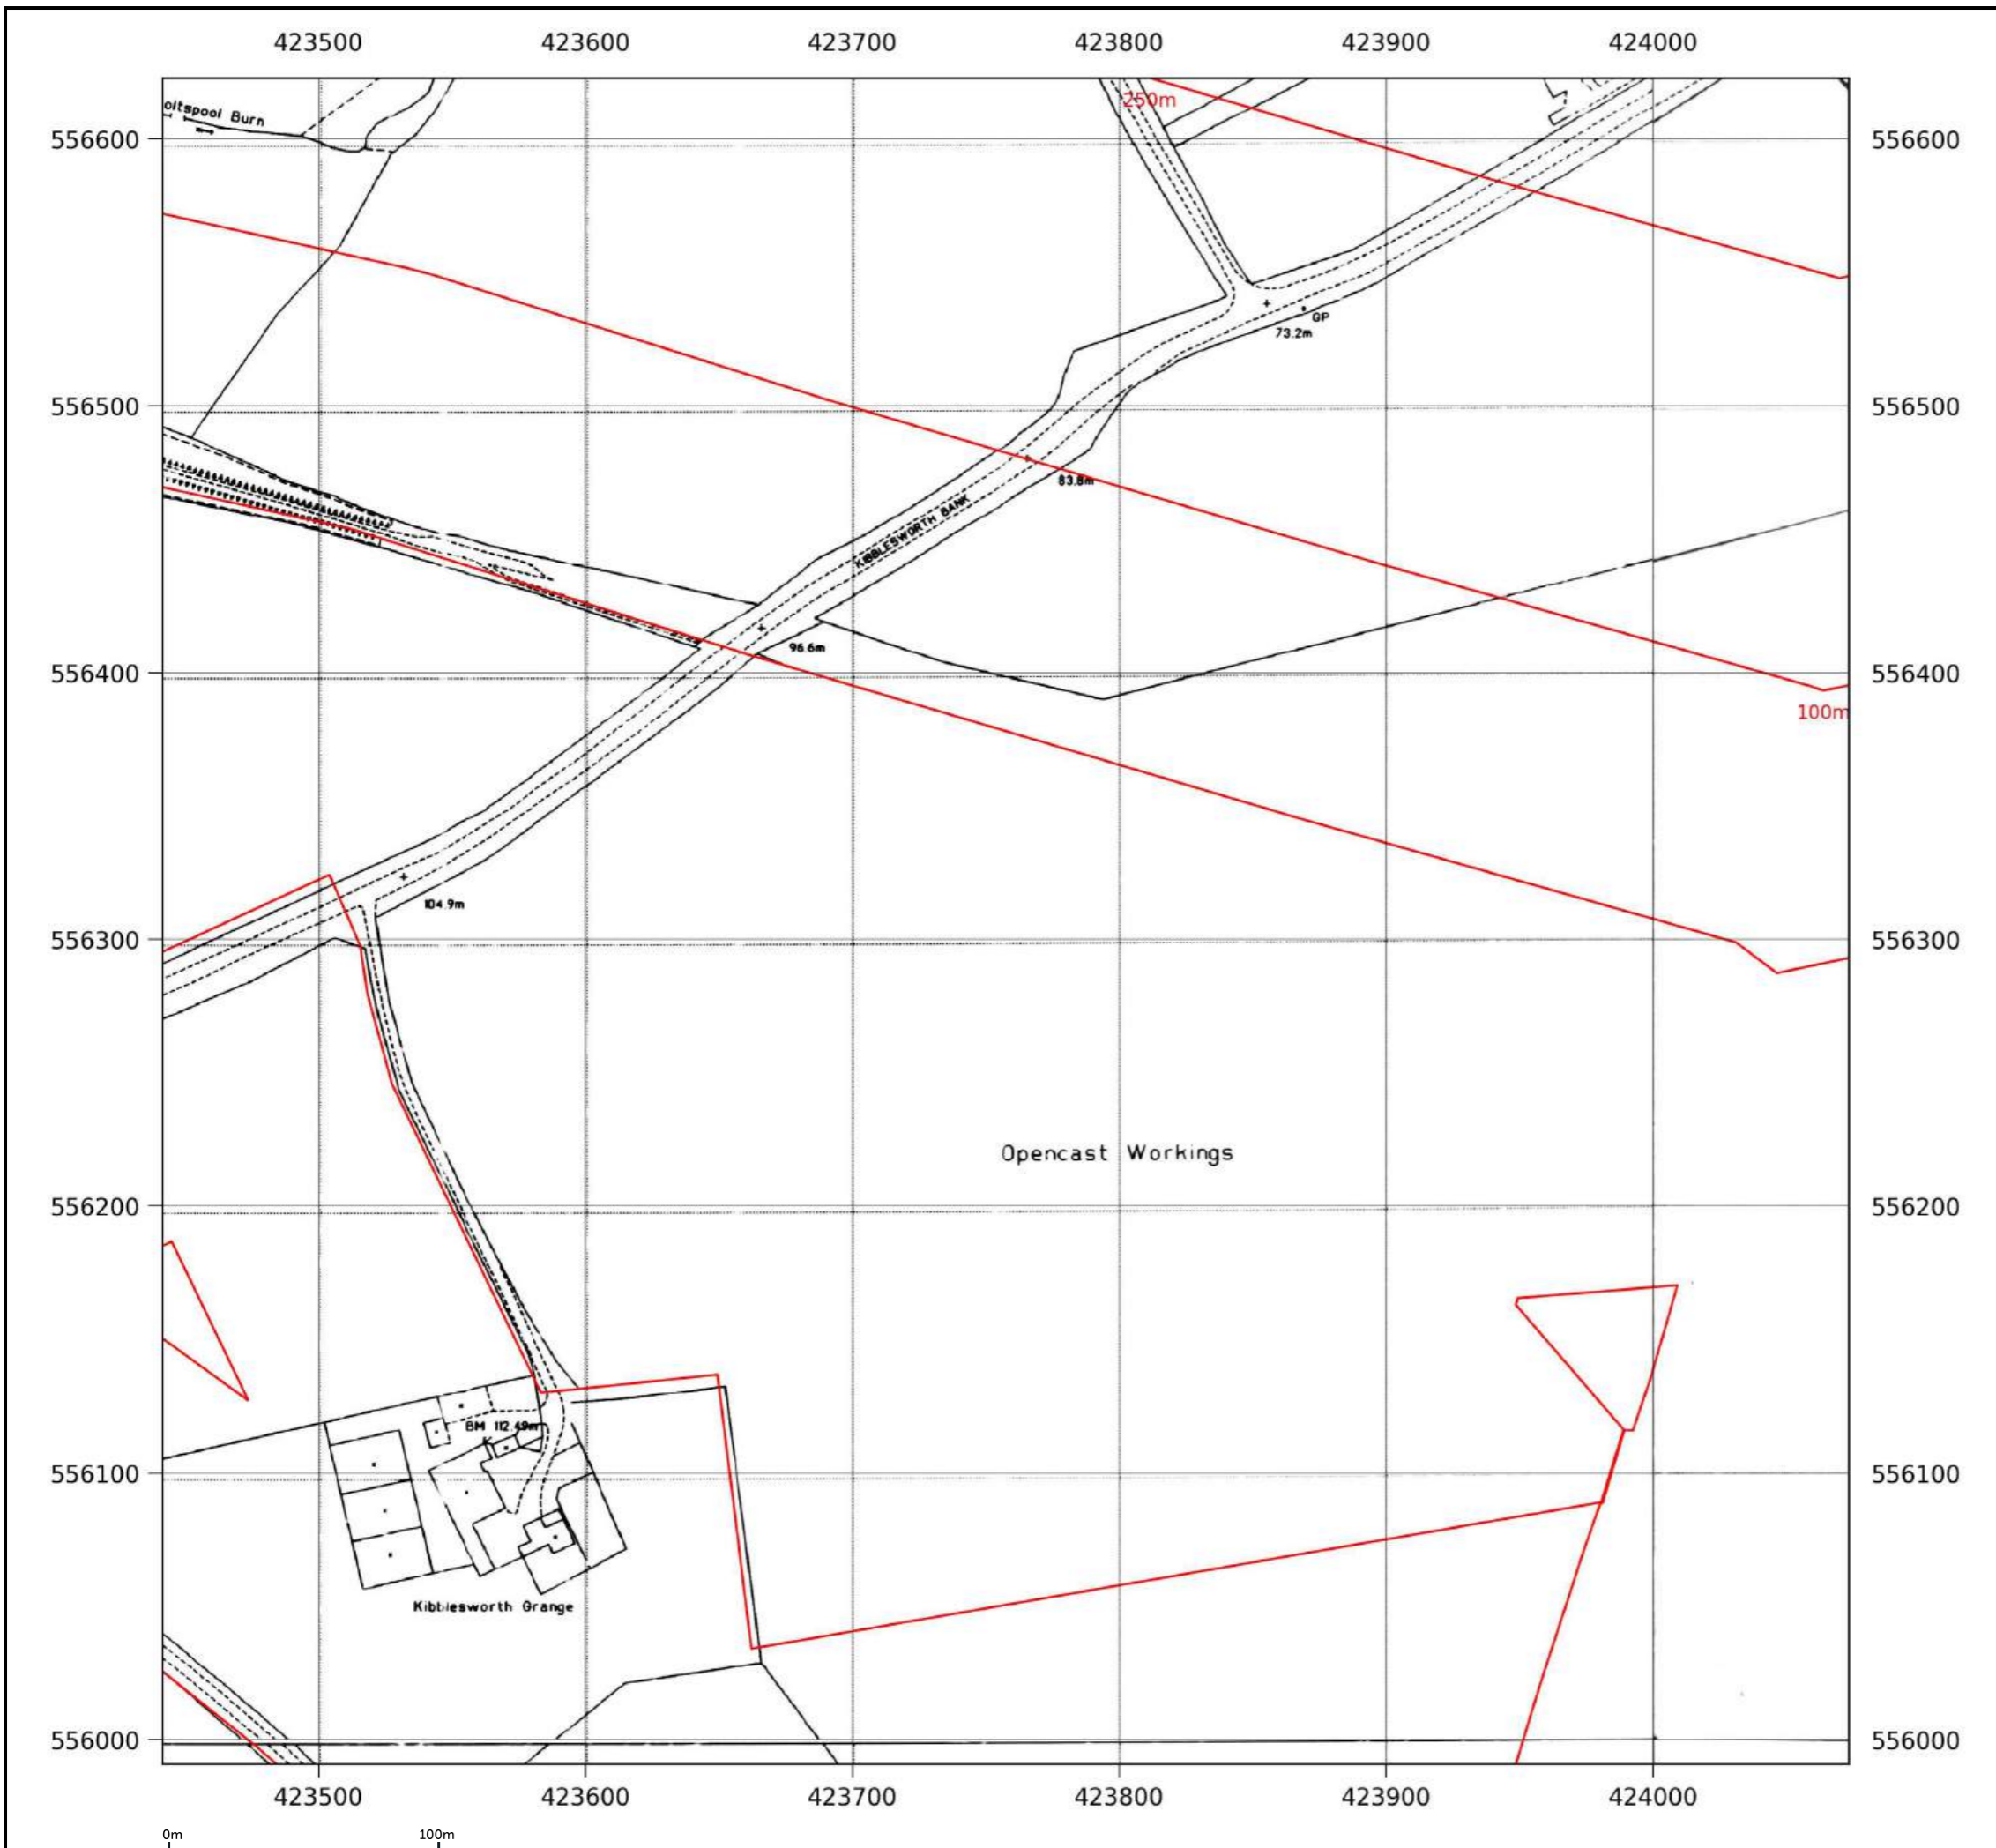

Site details:	Coltsdene, Kibblesworth, Gateshead
Client ref:	PO14046 : Groundsure Report 244990
Report ref:	GS-GSA-RLE-EWD-SPL
Grid ref:	423687.94, 556385.5
Production date:	18 March 2026

Map name:	National Grid
Map date:	1989-1993
Scale:	1:2,500
Printed at:	1:2,500

Date: 1993 Copyright: 1993	Date: 1989 Surveyed: 1963 Revised: 1989 Copyright: 1989 Levelled: 1963
Date: 1993 Copyright: 1993	Date: 1993 Copyright: 1993

Contact us with any questions at:
info@groundsure.com
01273 257 755