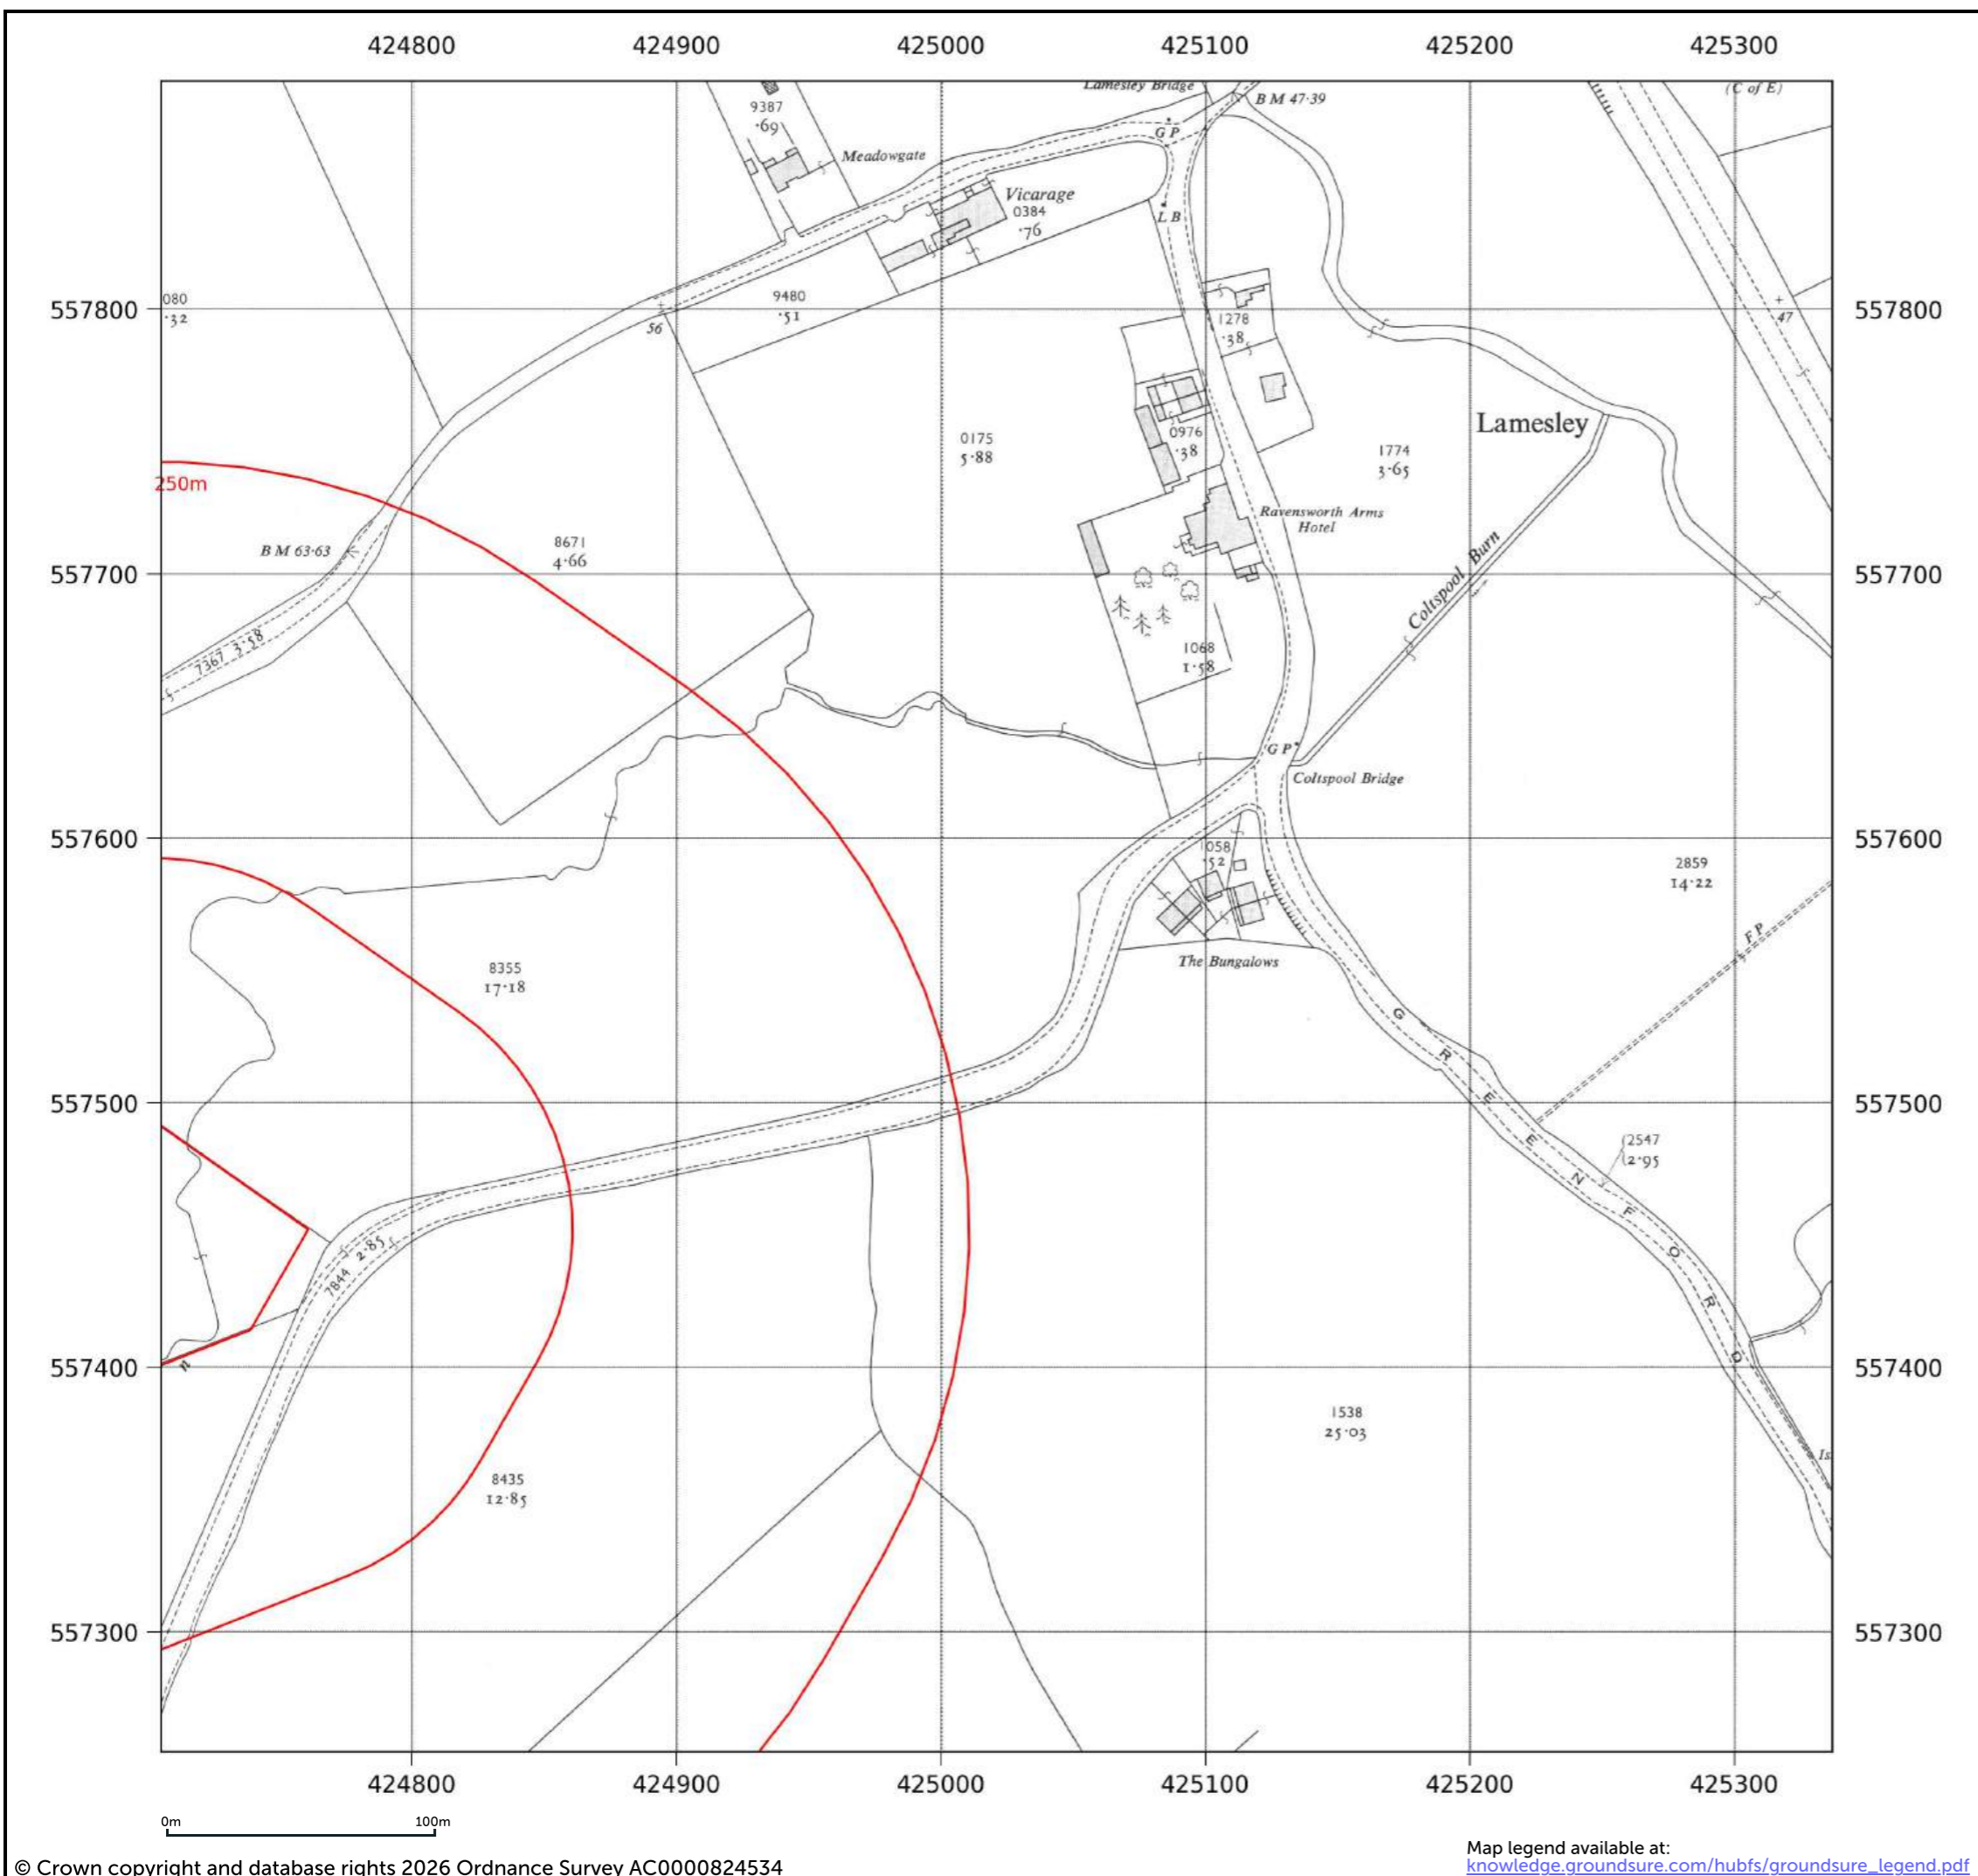

Site details:	Coltsdene, Kibblesworth, Gateshead
Client ref:	PO14046 : Groundsure Report 244990
Report ref:	GS-GSA-RLE-EWD-SPL
Grid ref:	423687.94, 556385.5
Production date:	18 March 2026

Map name:	National Grid
Map date:	1960
Scale:	1:2,500
Printed at:	1:2,500

Date: 1960 Surveyed: 1959 Revised: 1959 Copyright: 1960 Levelled: 1956

Contact us with any questions at:
info@groundsure.com
01273 257 755