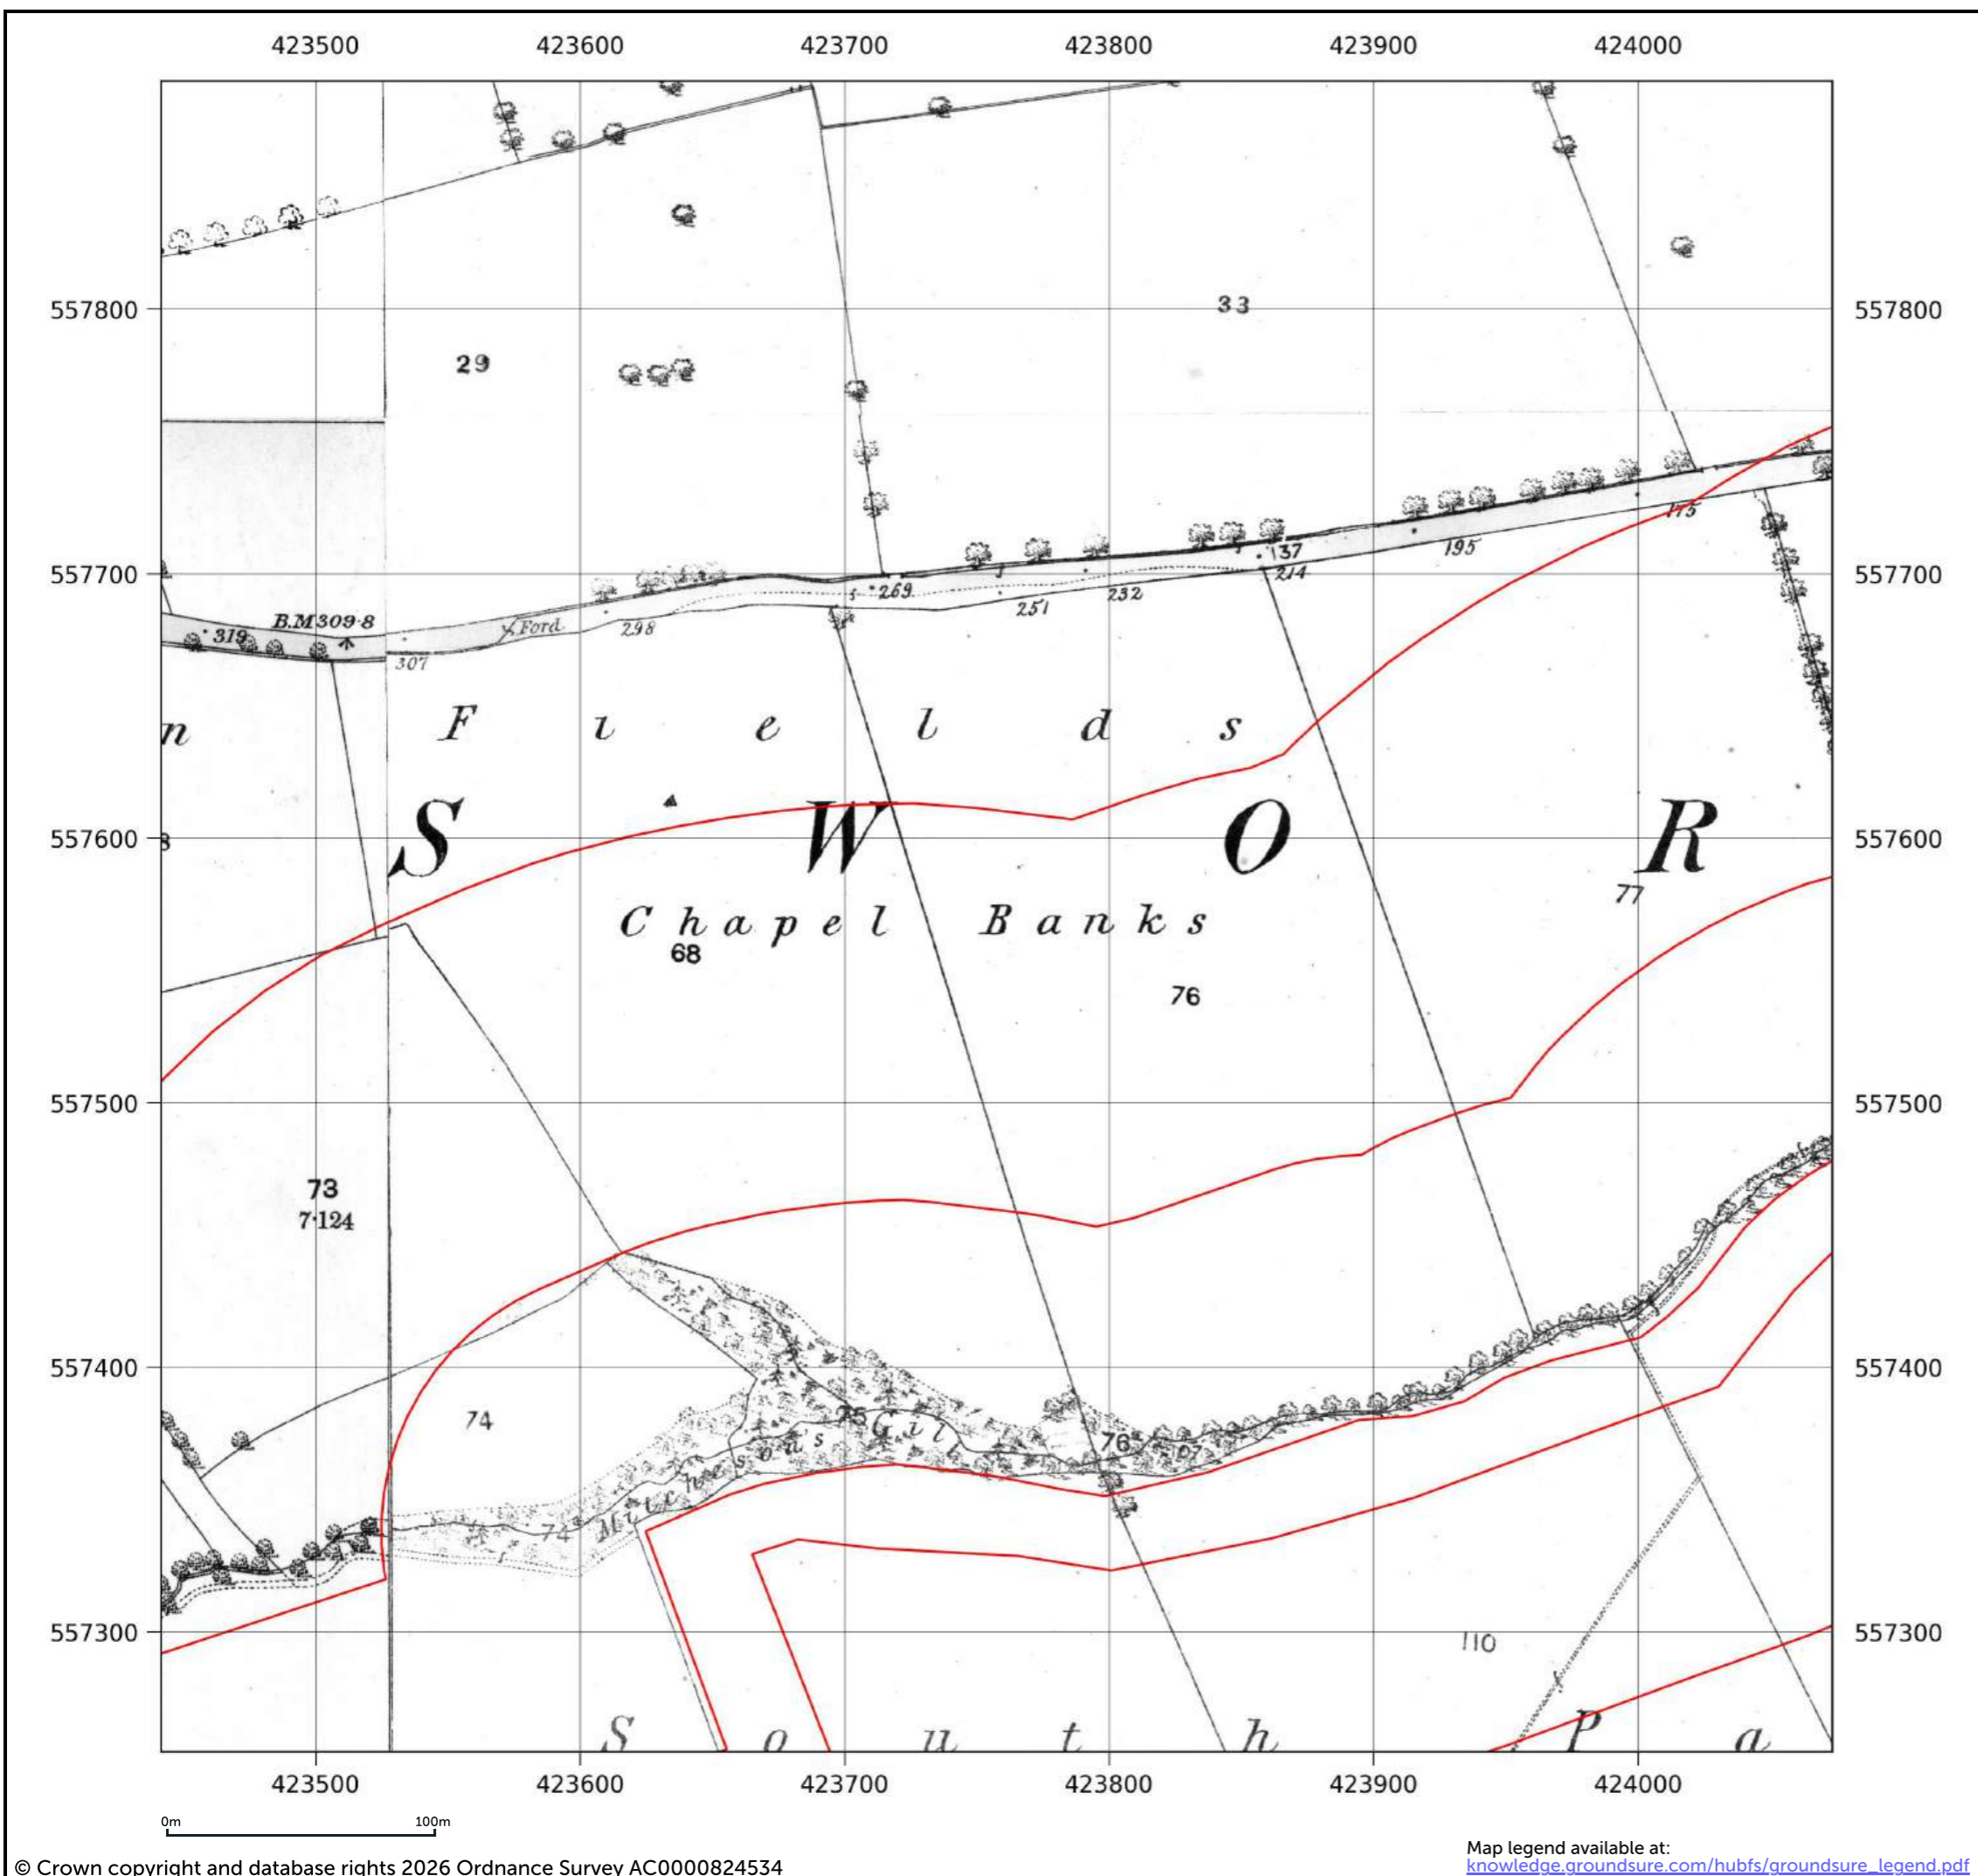

Site details: Coltsdene, Kibblesworth, Gateshead
Client ref: PO14046 : Groundsure Report 244990
Report ref: GS-GSA-RLE-EWD-SPL
Grid ref: 423687.94, 556385.5
Production date: 18 March 2026

Map name: County Series
Map date: 1855
Scale: 1:2,500
Printed at: 1:2,500

Date: 1855 Surveyed: 1855 Revised: 1855	Date: 1855 Surveyed: 1855 Revised: 1855
Date: 1855 Surveyed: 1855	Date: 1855 Surveyed: 1855 Revised: 1855

2_4	3_4	4_4
2_3	3_3	4_3

Contact us with any questions at:
info@groundsure.com
01273 257 755