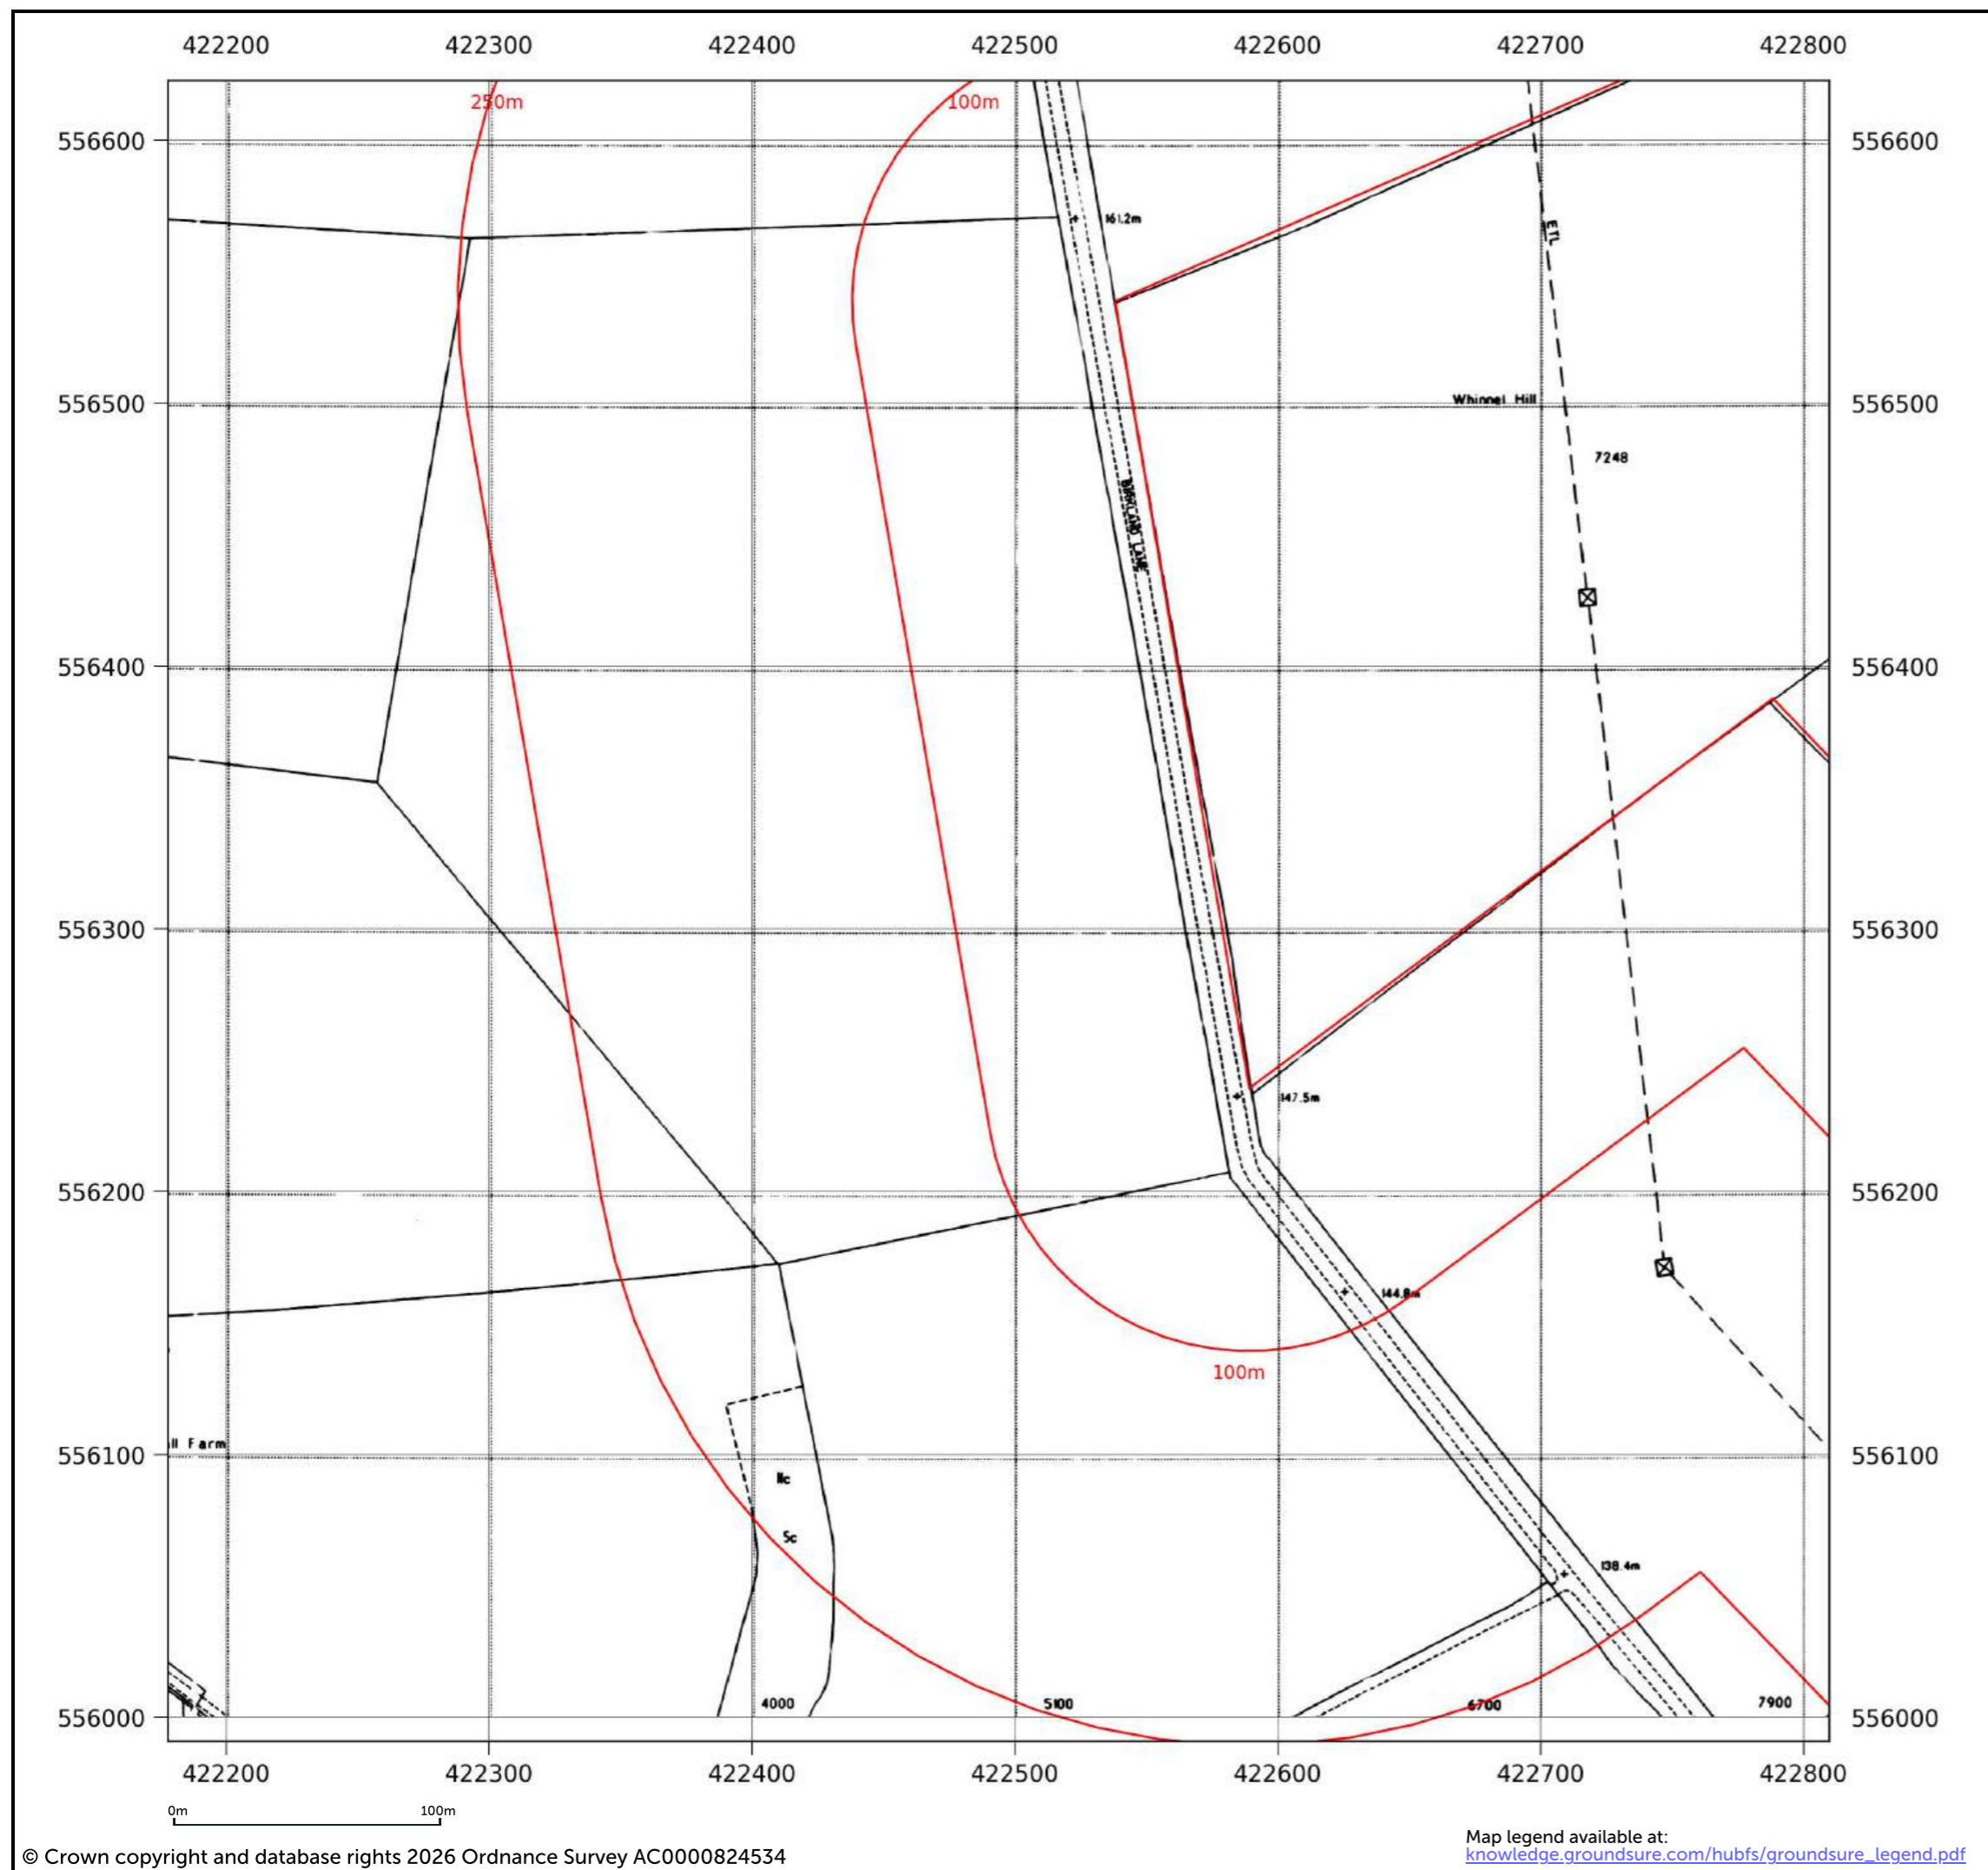

Map legend available at:
knowledge.groundsure.com/hubfs/groundsure_legend.pdf