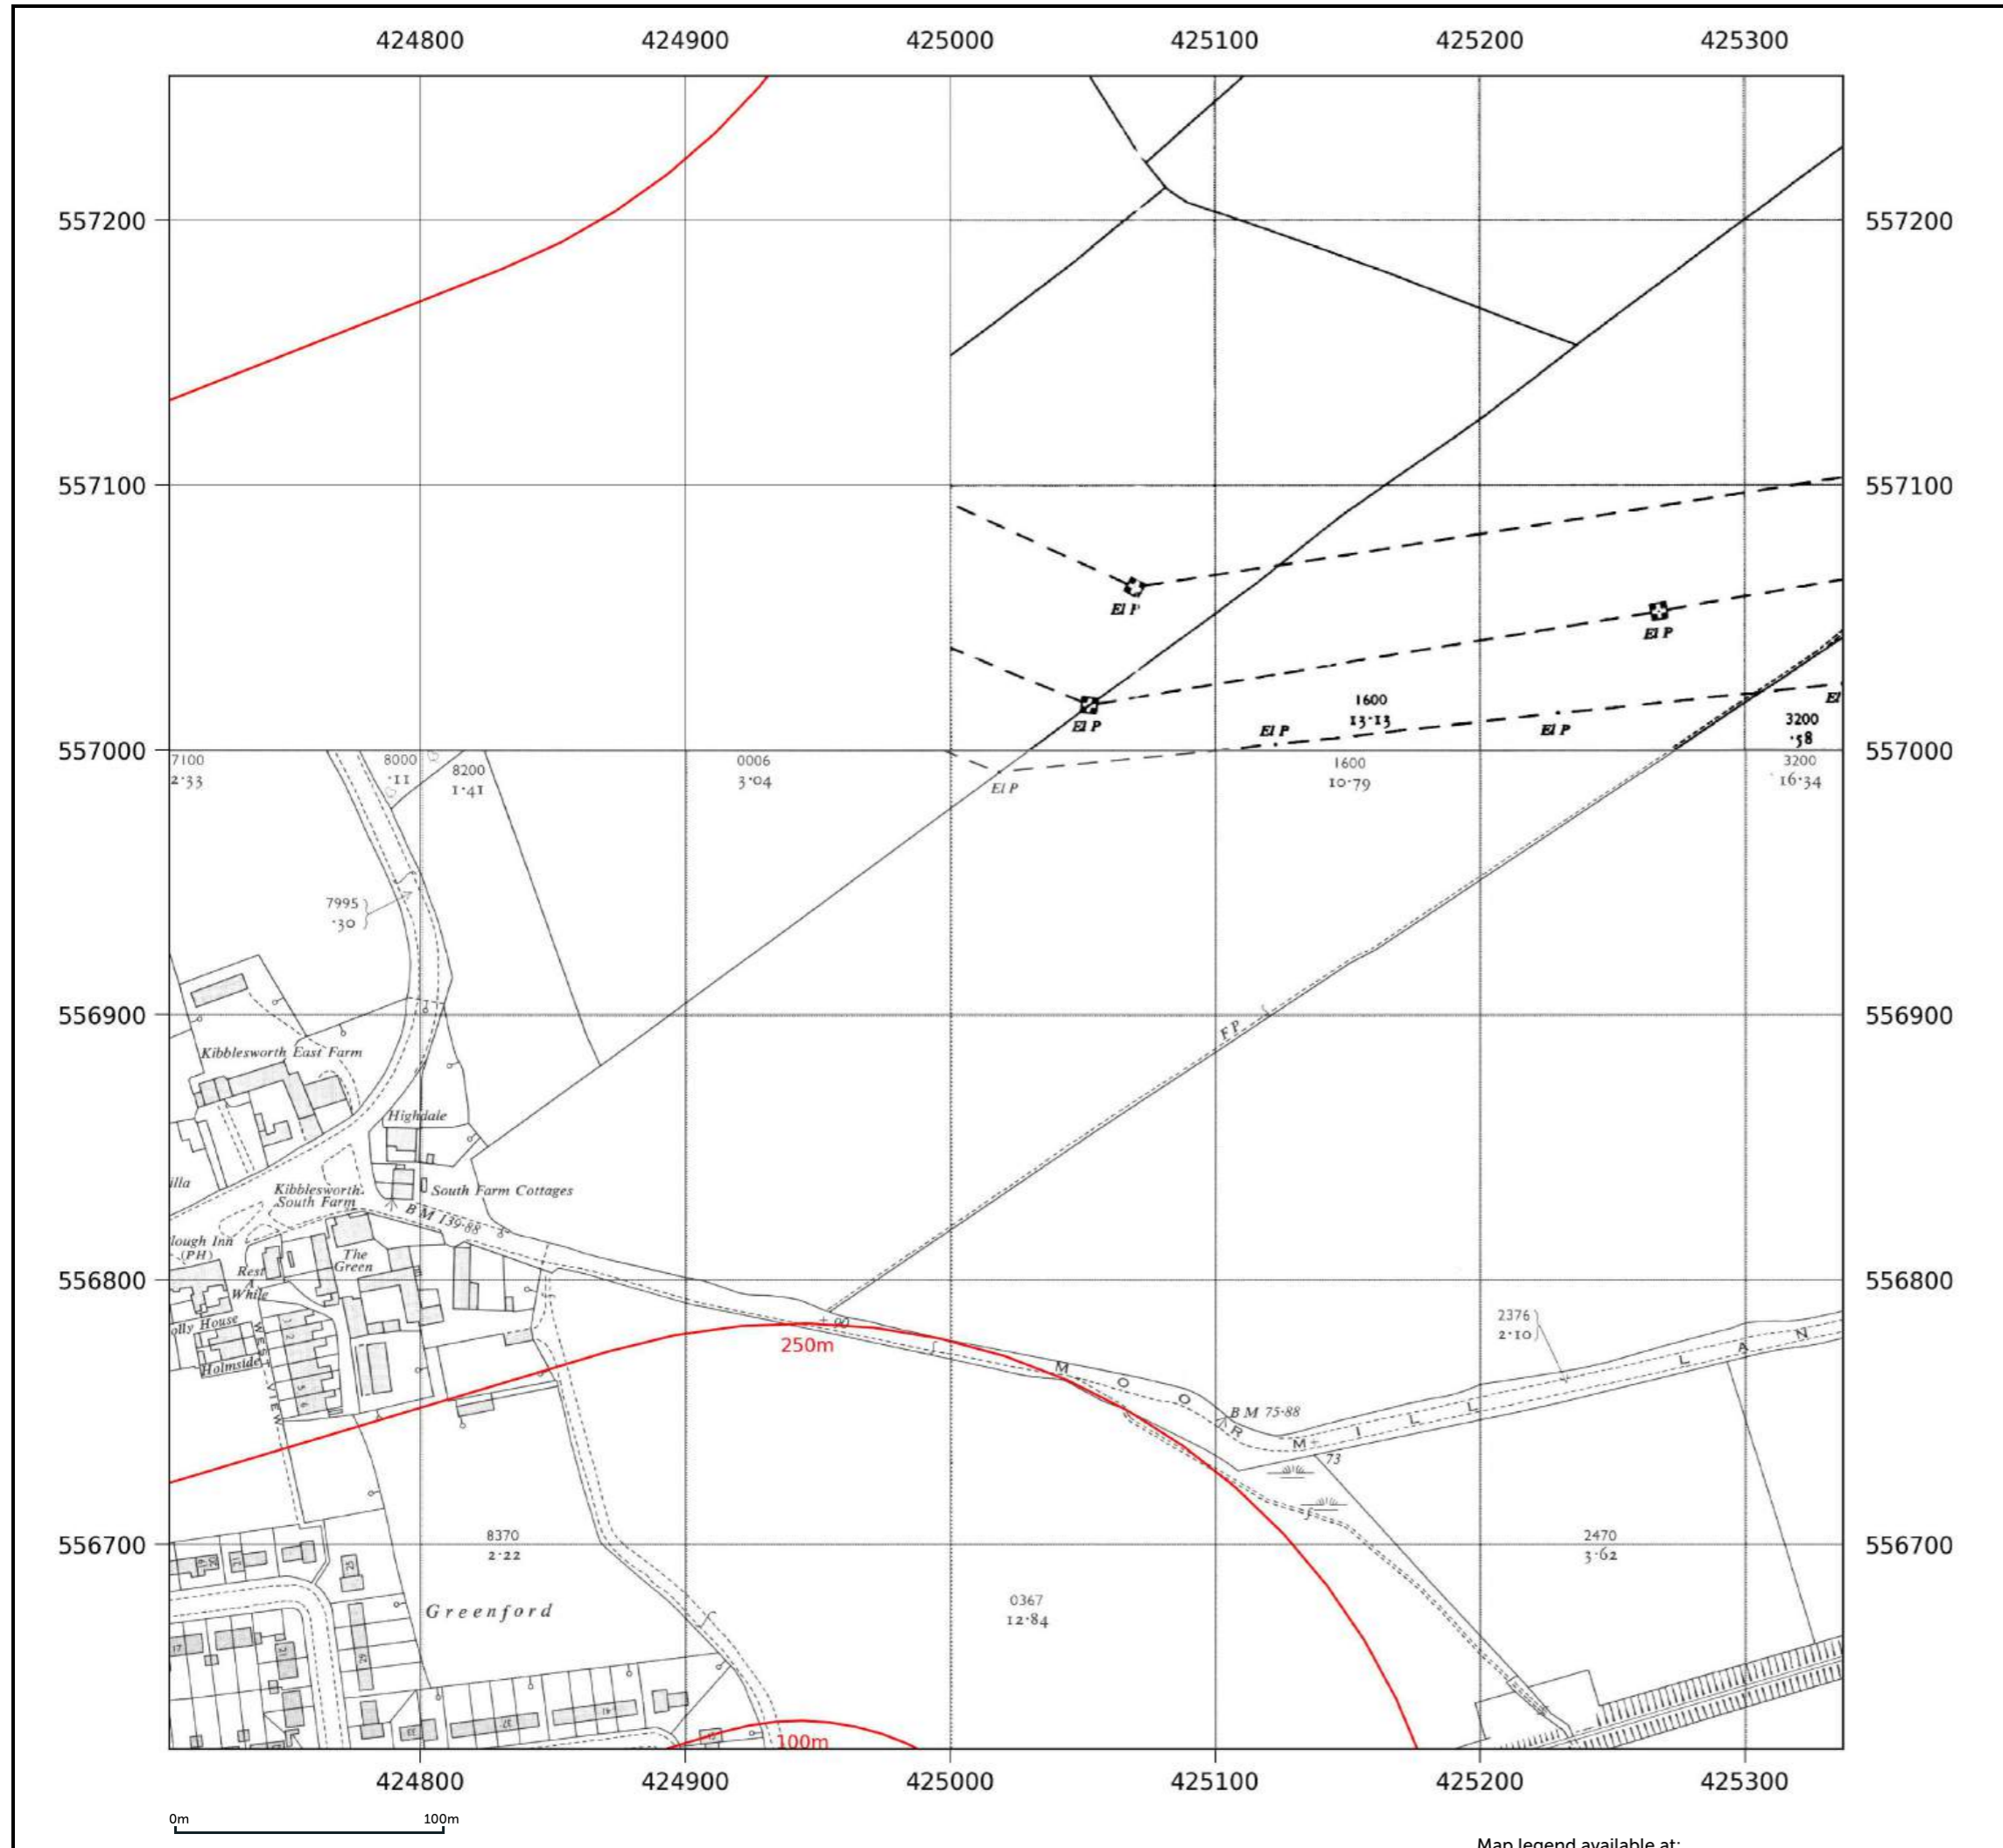

Map name: National Grid
Map date: 1960
Scale: 1:2,500
Printed at: 1:2,500

Date: 1960
Date: 1960 Surveyed: 1959 Revised: 1959 Copyright: 1960 Levelled: 1956

Contact us with any questions at:
info@groundsure.com
 01273 257 755