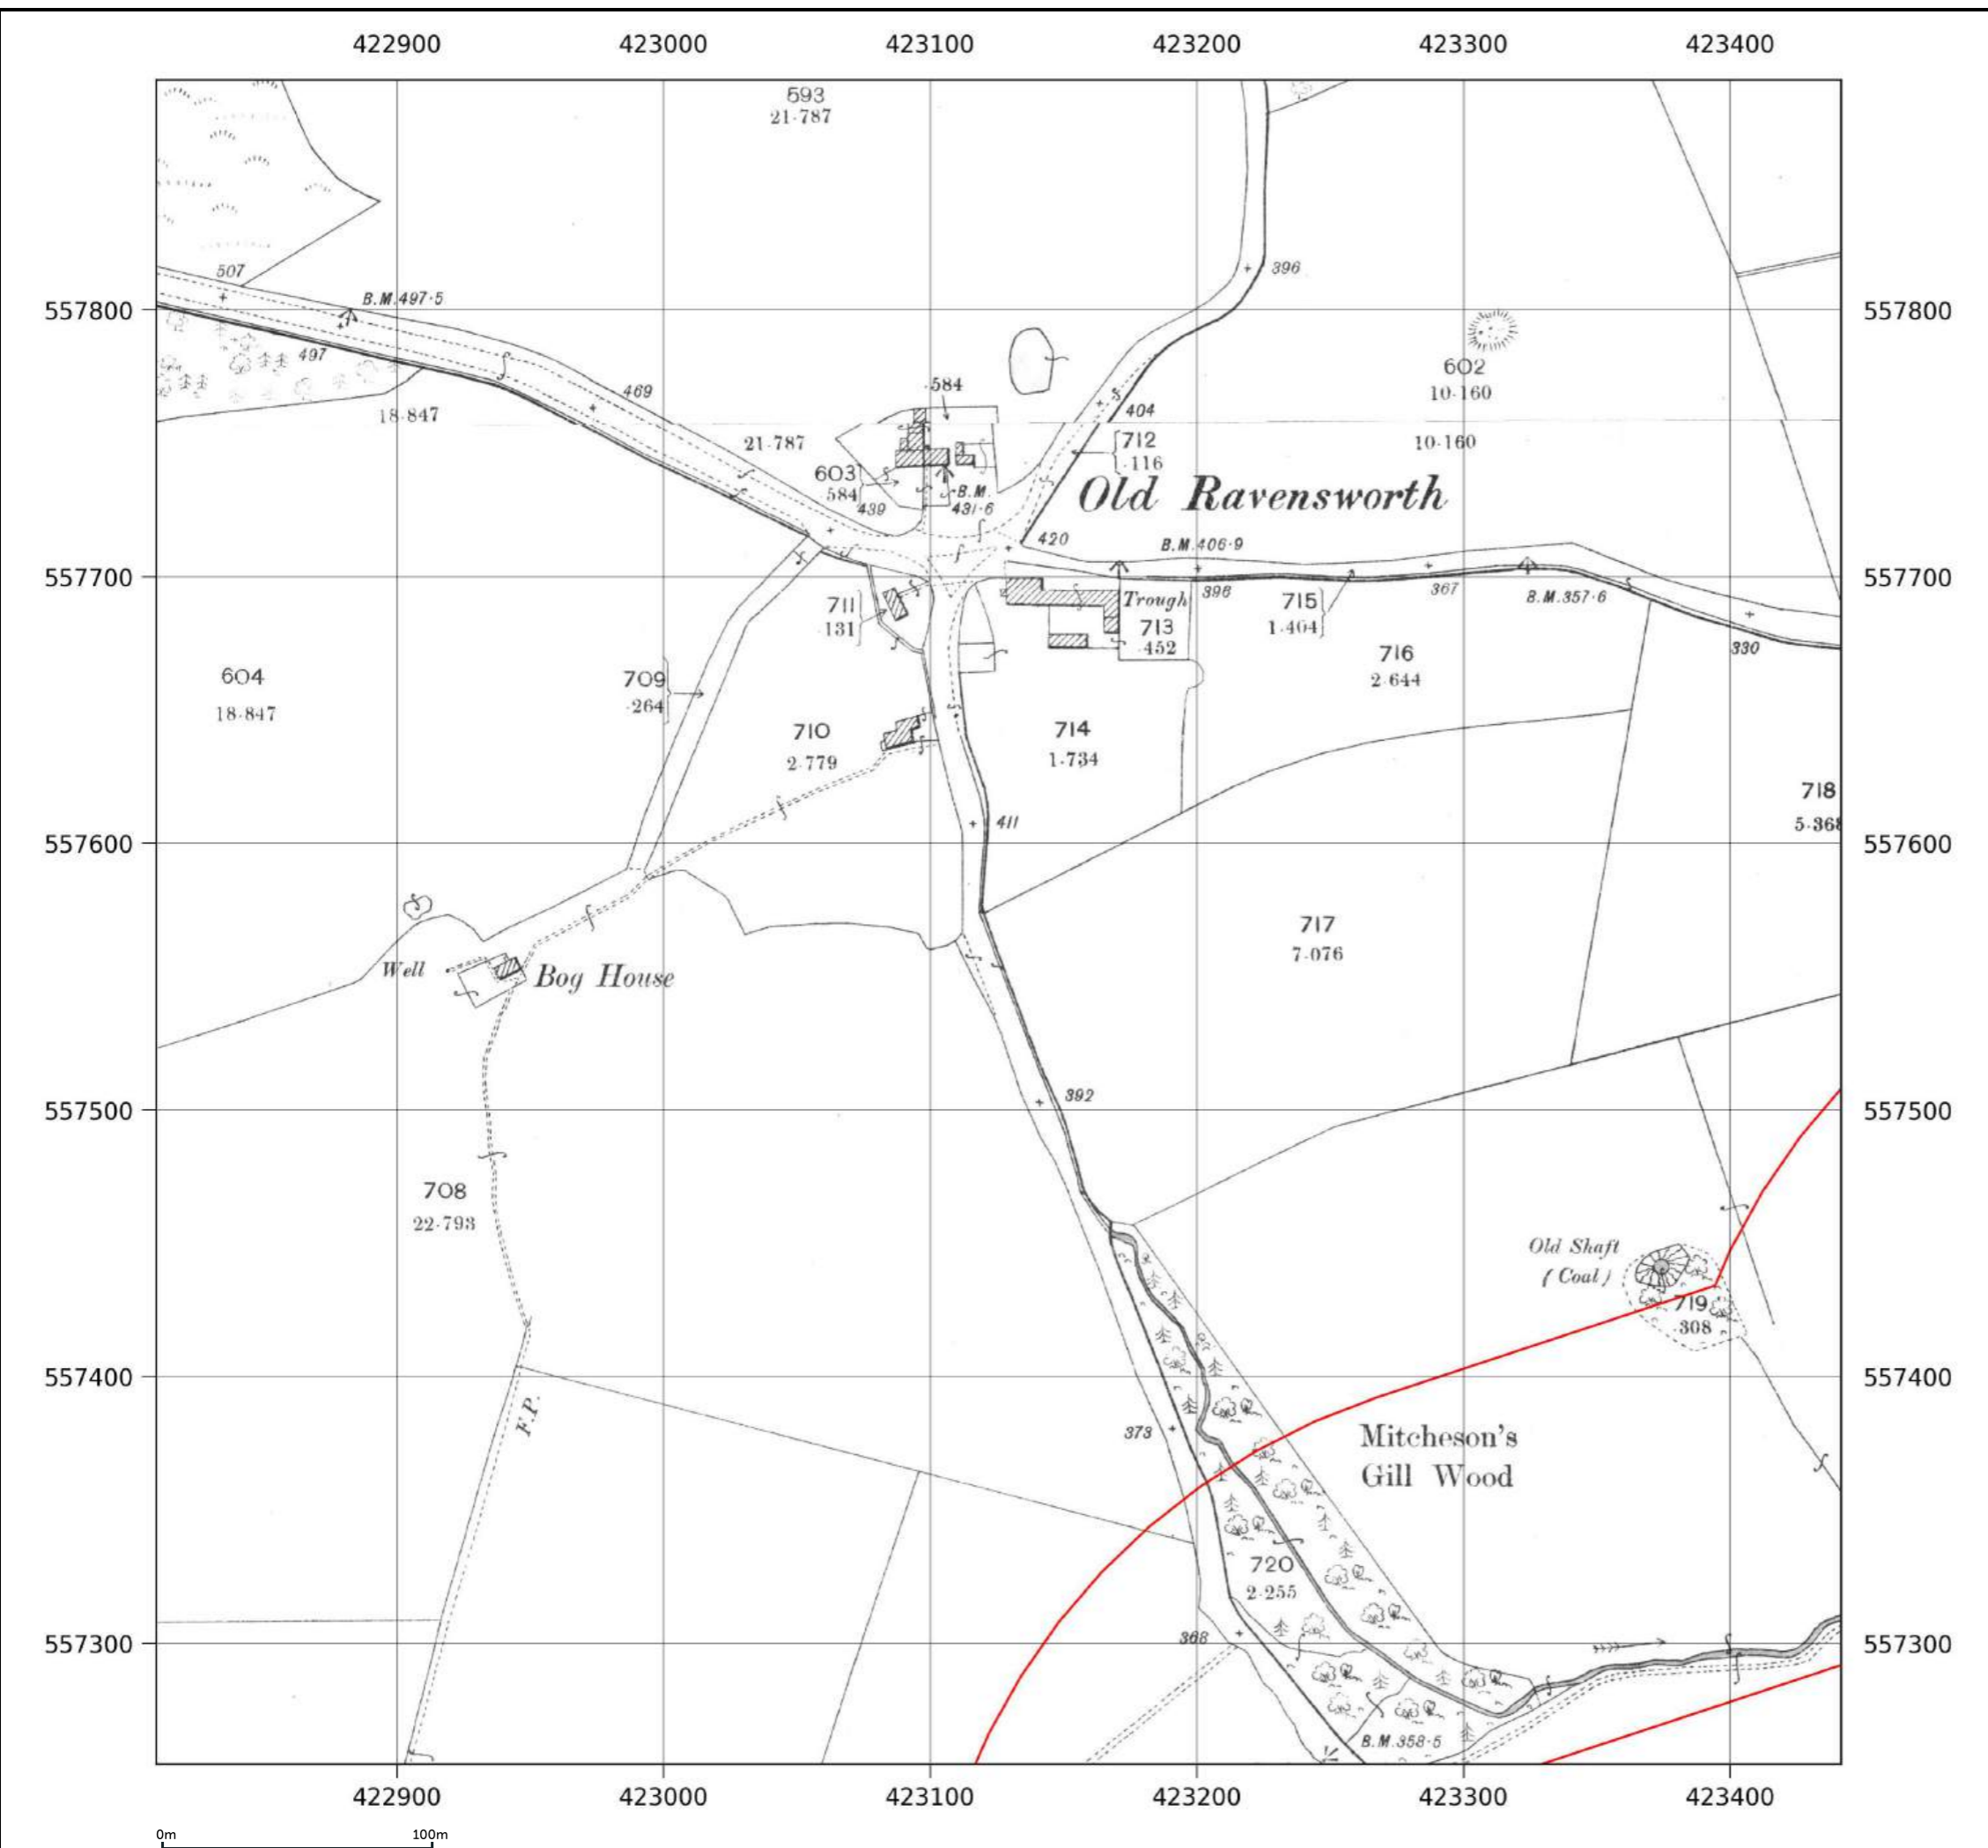

Site details: Coltsdene, Kibblesworth, Gateshead
Client ref: PO14046 : Groundsure Report 244990
Report ref: GS-GSA-RLE-EWD-SPL
Grid ref: 423687.94, 556385.5
Production date: 18 March 2026

Map name: County Series
Map date: 1896
Scale: 1:2,500
Printed at: 1:2,500

Date: 1896 Surveyed: 1896 Revised: 1896
Date: 1896 Surveyed: 1896 Revised: 1896

	2_4	3_4
1_3	2_3	3_3

Contact us with any questions at:
info@groundsure.com
01273 257 755

Map legend available at:
knowledge.groundsure.com/hubfs/groundsure_legend.pdf