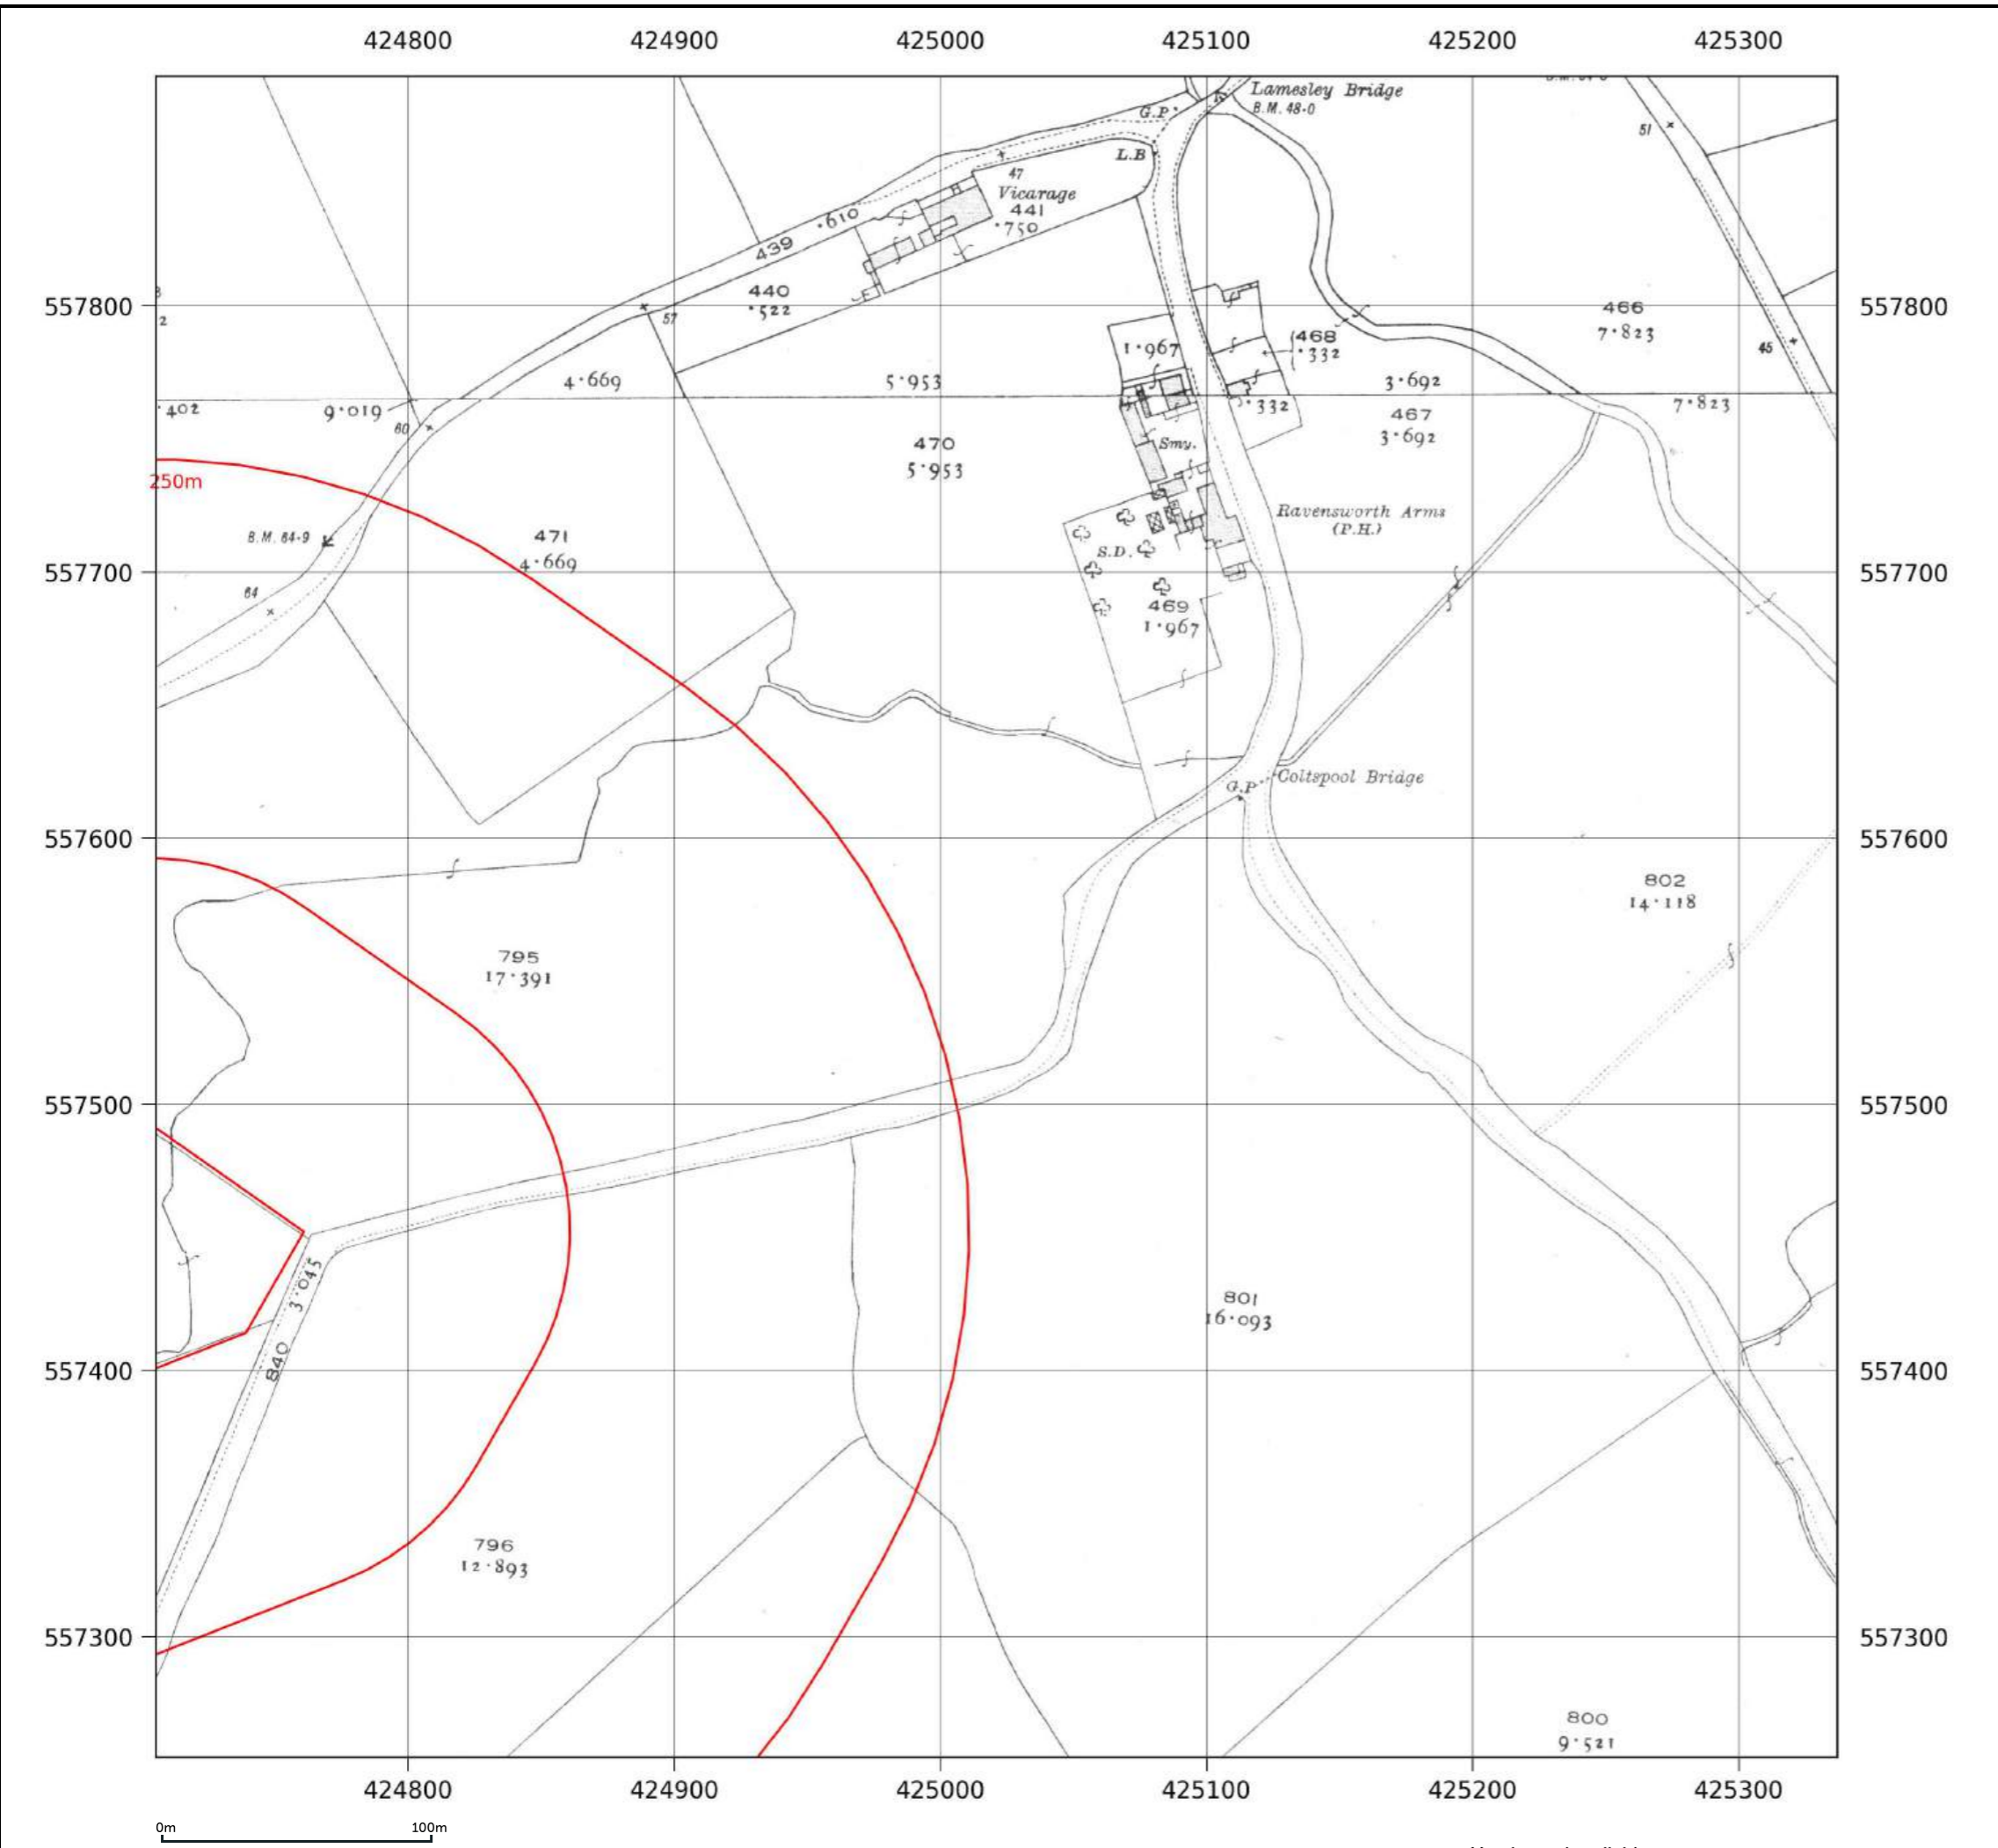

Contact us with any questions at:
info@groundsure.com
01273 257 755