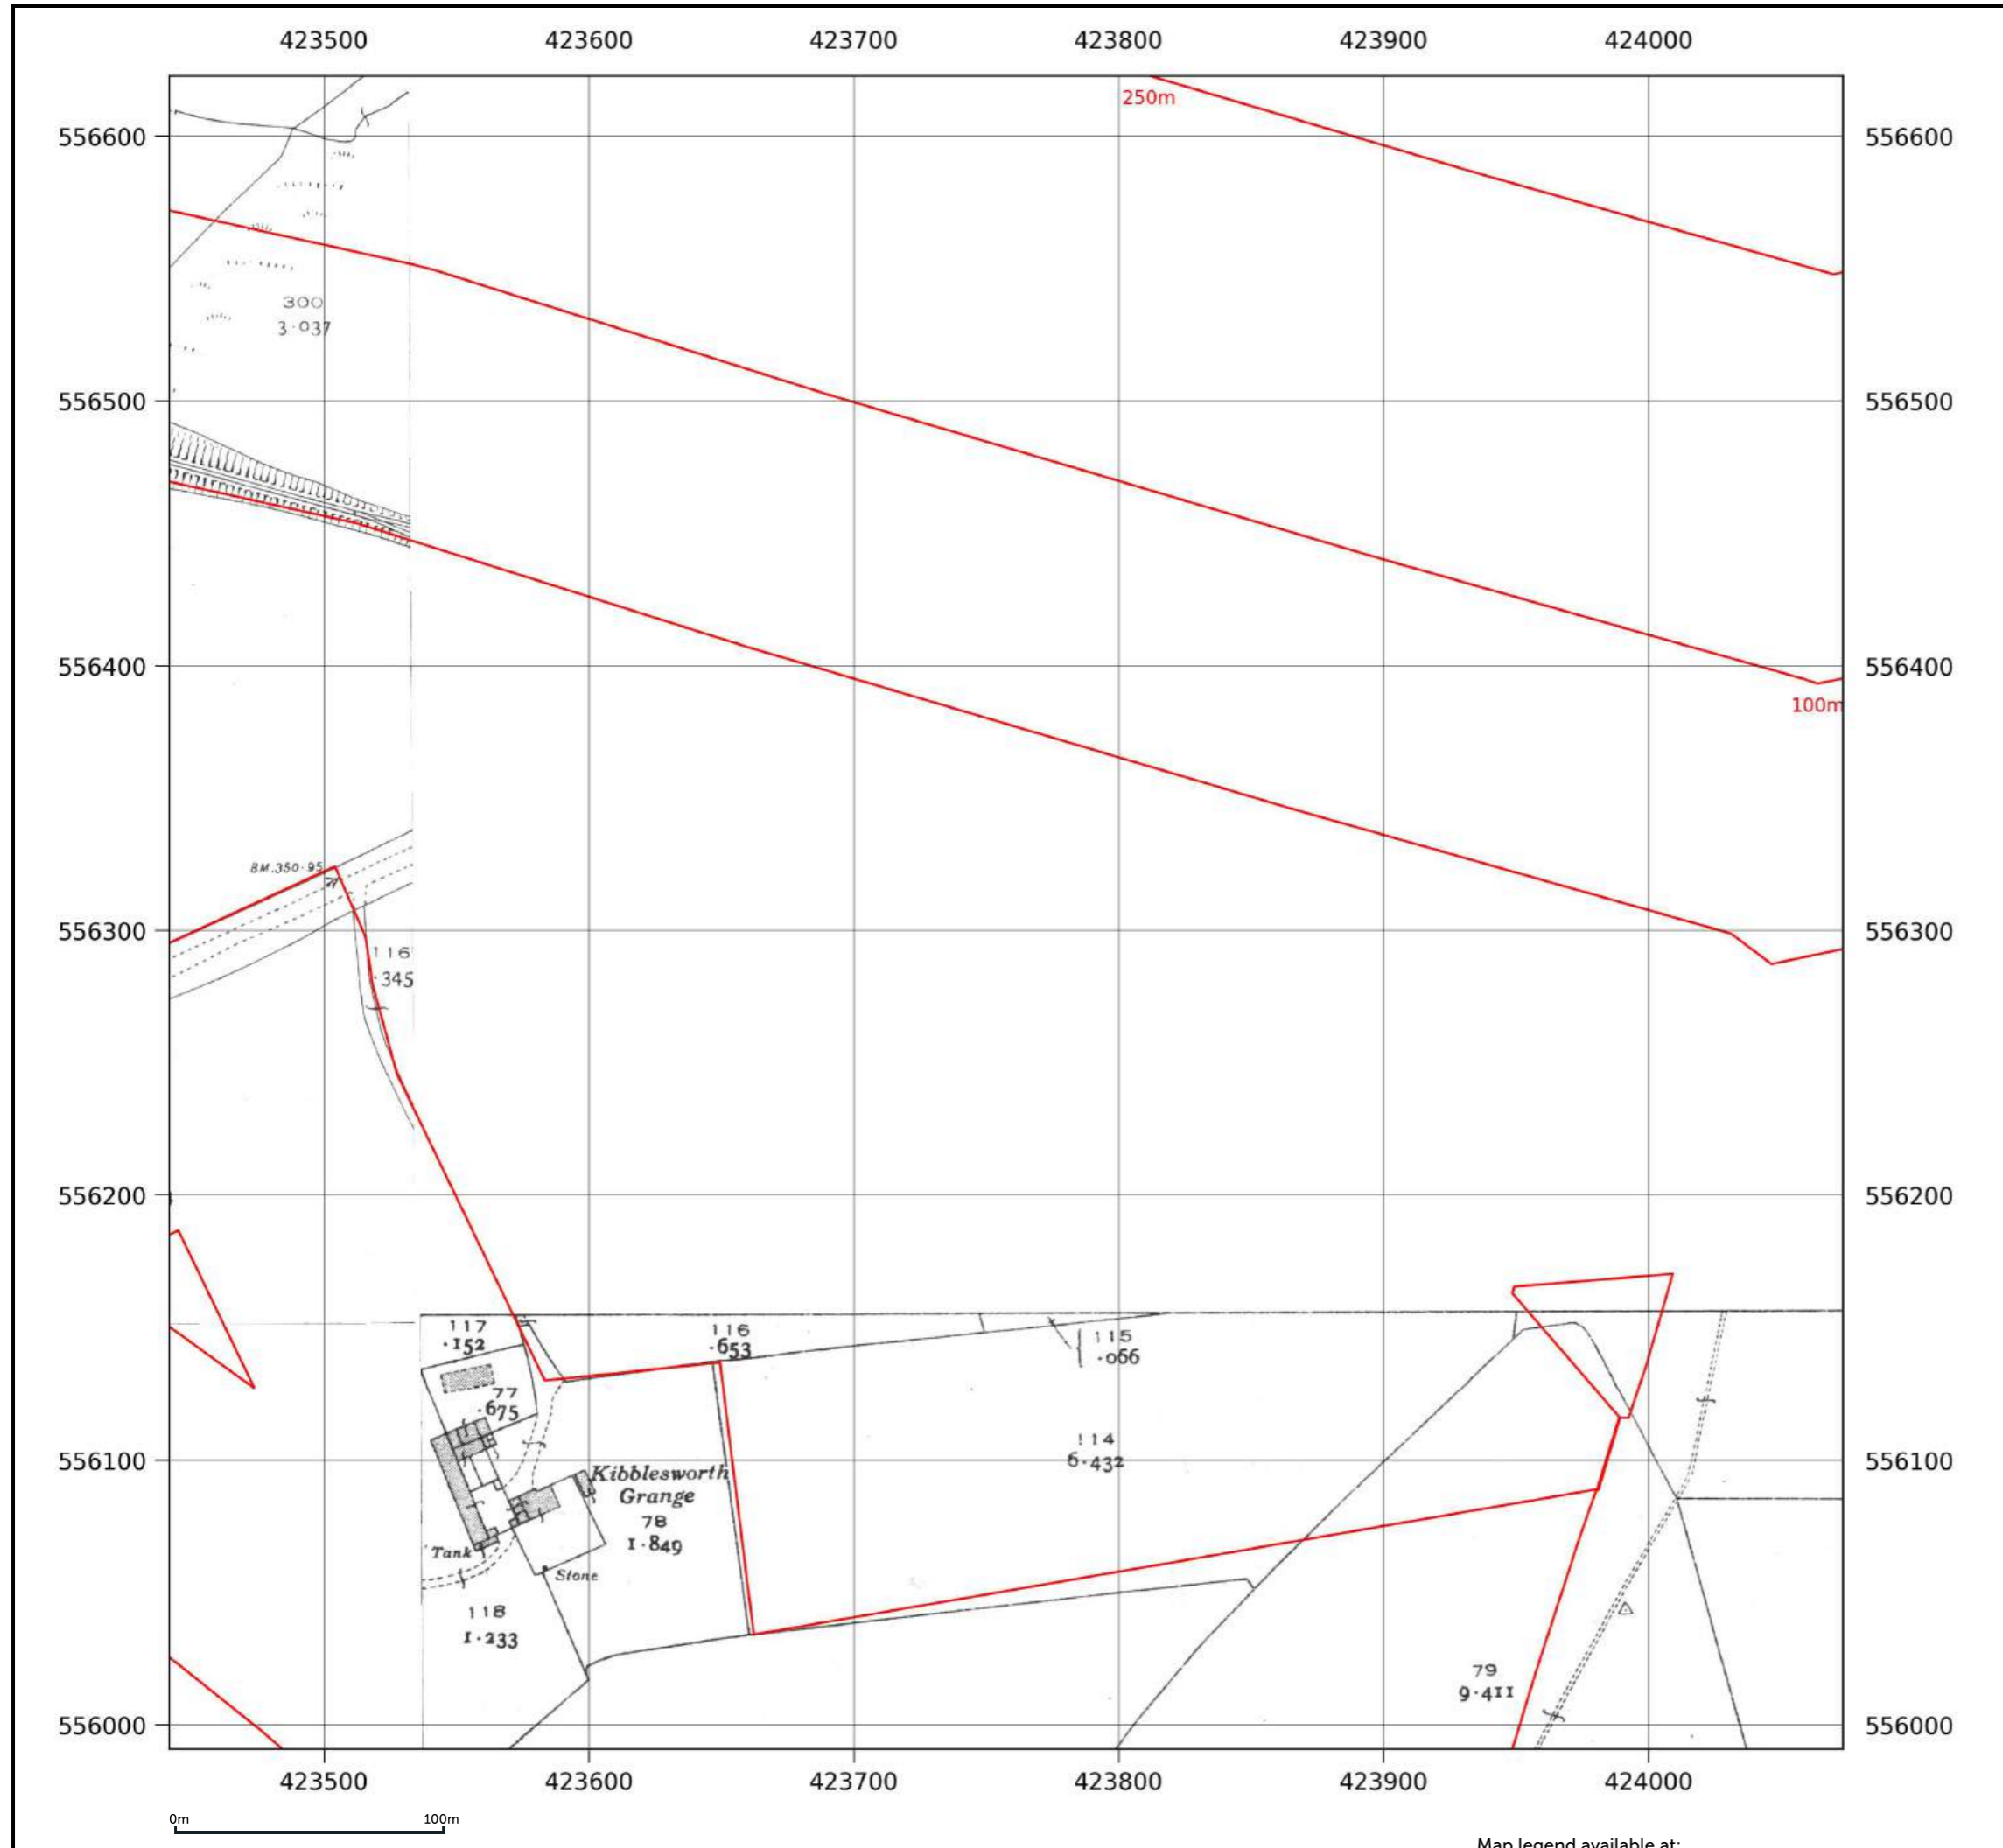

Site details: Coltsdene, Kibblesworth, Gateshead
Client ref: PO14046 : Groundsure Report 244990
Report ref: GS-GSA-RLE-EWD-SPL
Grid ref: 423687.94, 556385.5
Production date: 18 March 2026

Map name: County Series
Map date: 1939
Scale: 1:2,500
Printed at: 1:2,500

Date: 1939 Surveyed: 1939 Revised: 1939	Date: 1939 Surveyed: 1939 Revised: 1939

2_3	3_3	4_3
2_2	3_2	4_2
2_1	3_1	4_1

Contact us with any questions at:
info@groundsure.com
01273 257 755