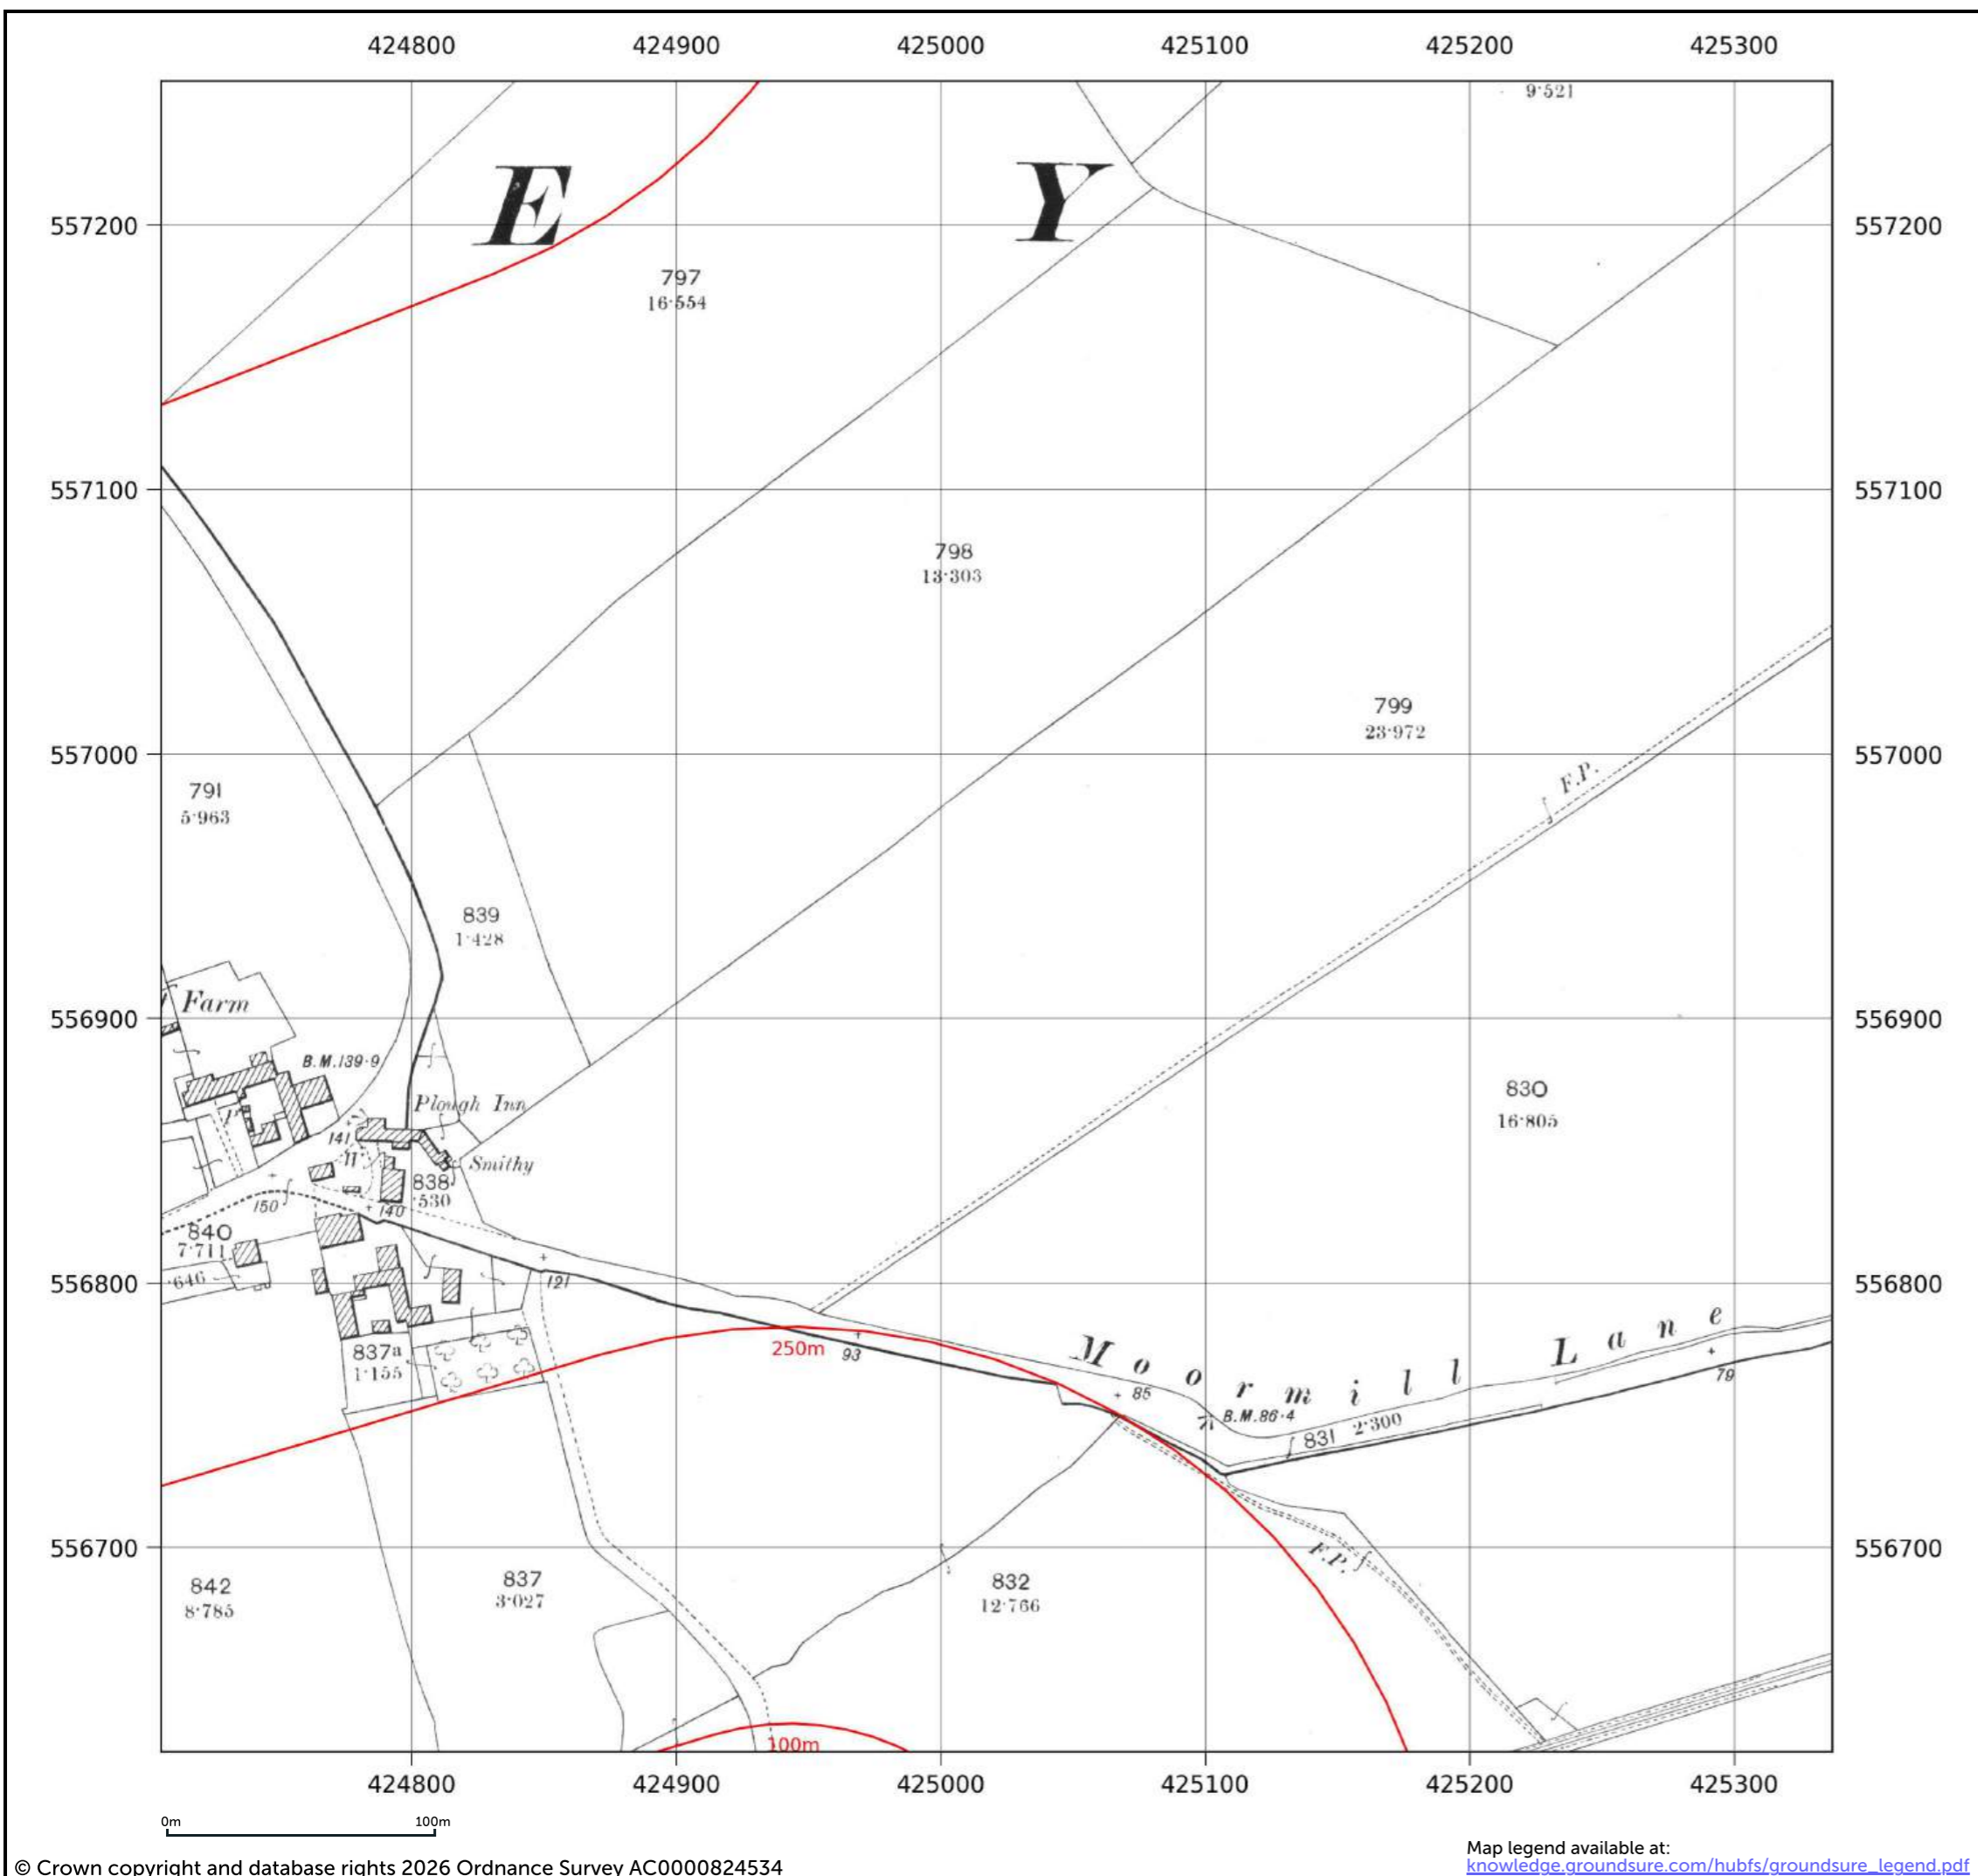

Contact us with any questions at:
info@groundsure.com
01273 257 755