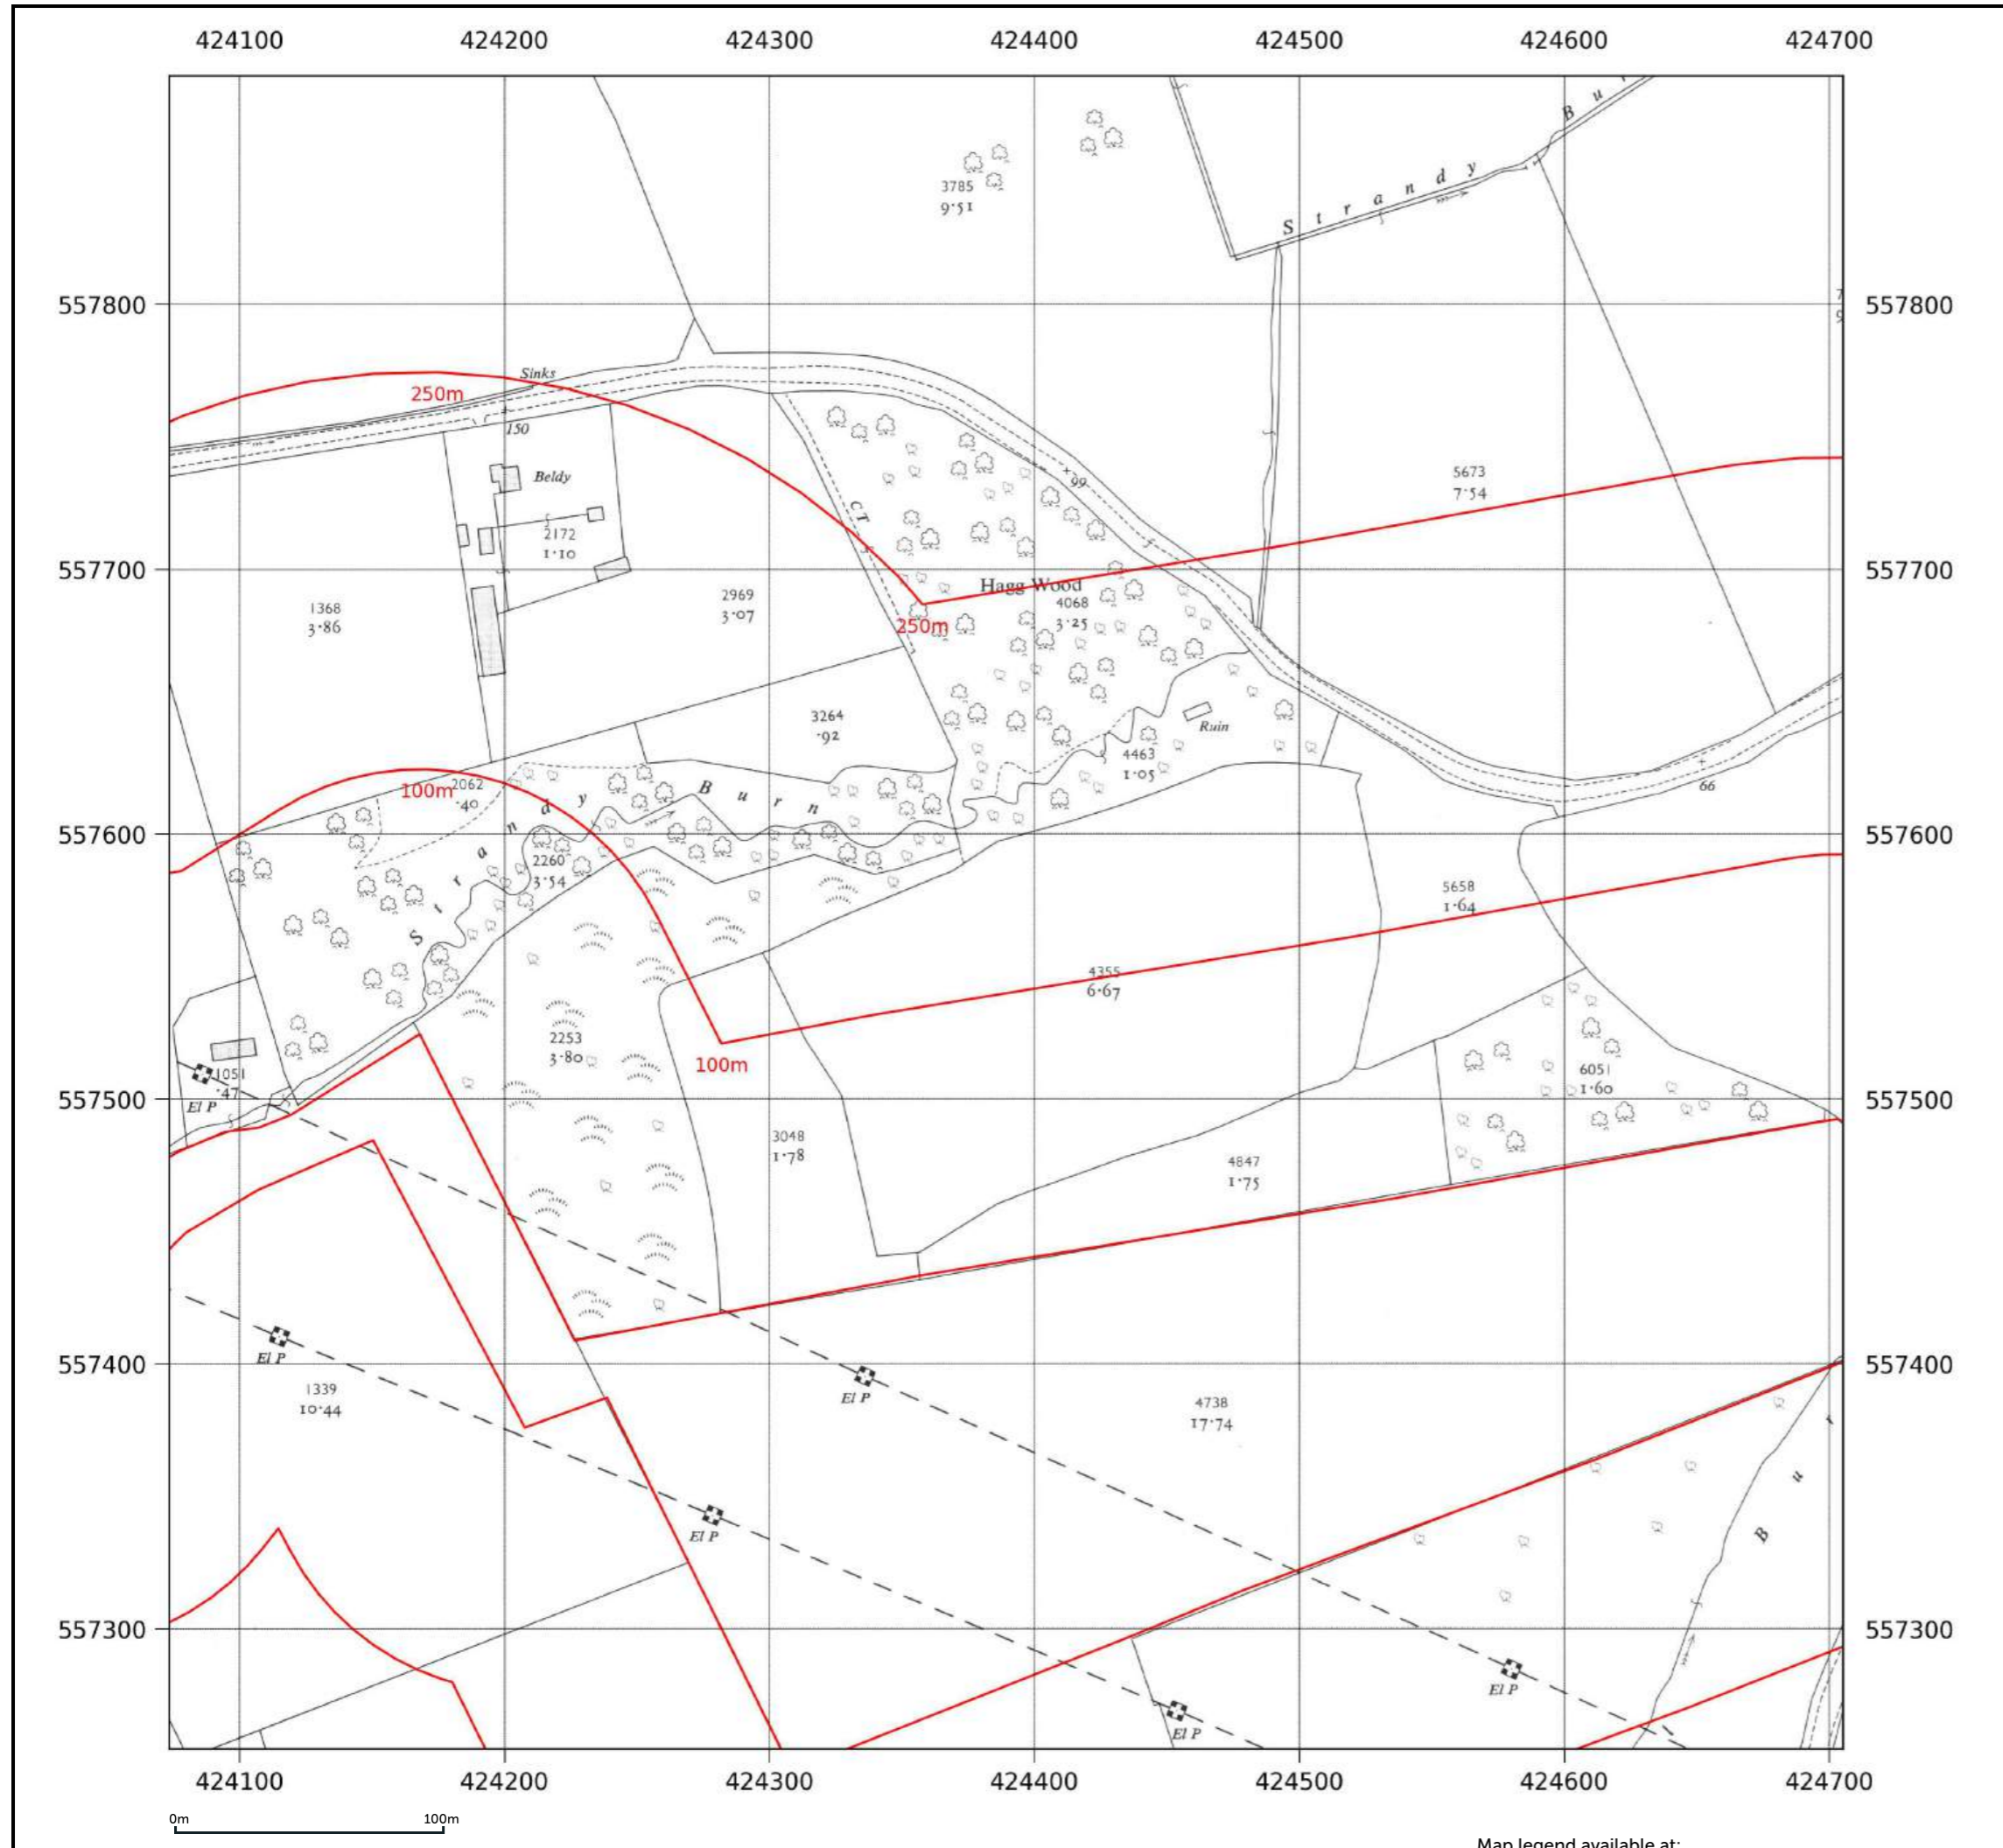

Contact us with any questions at:
info@groundsure.com
01273 257 755