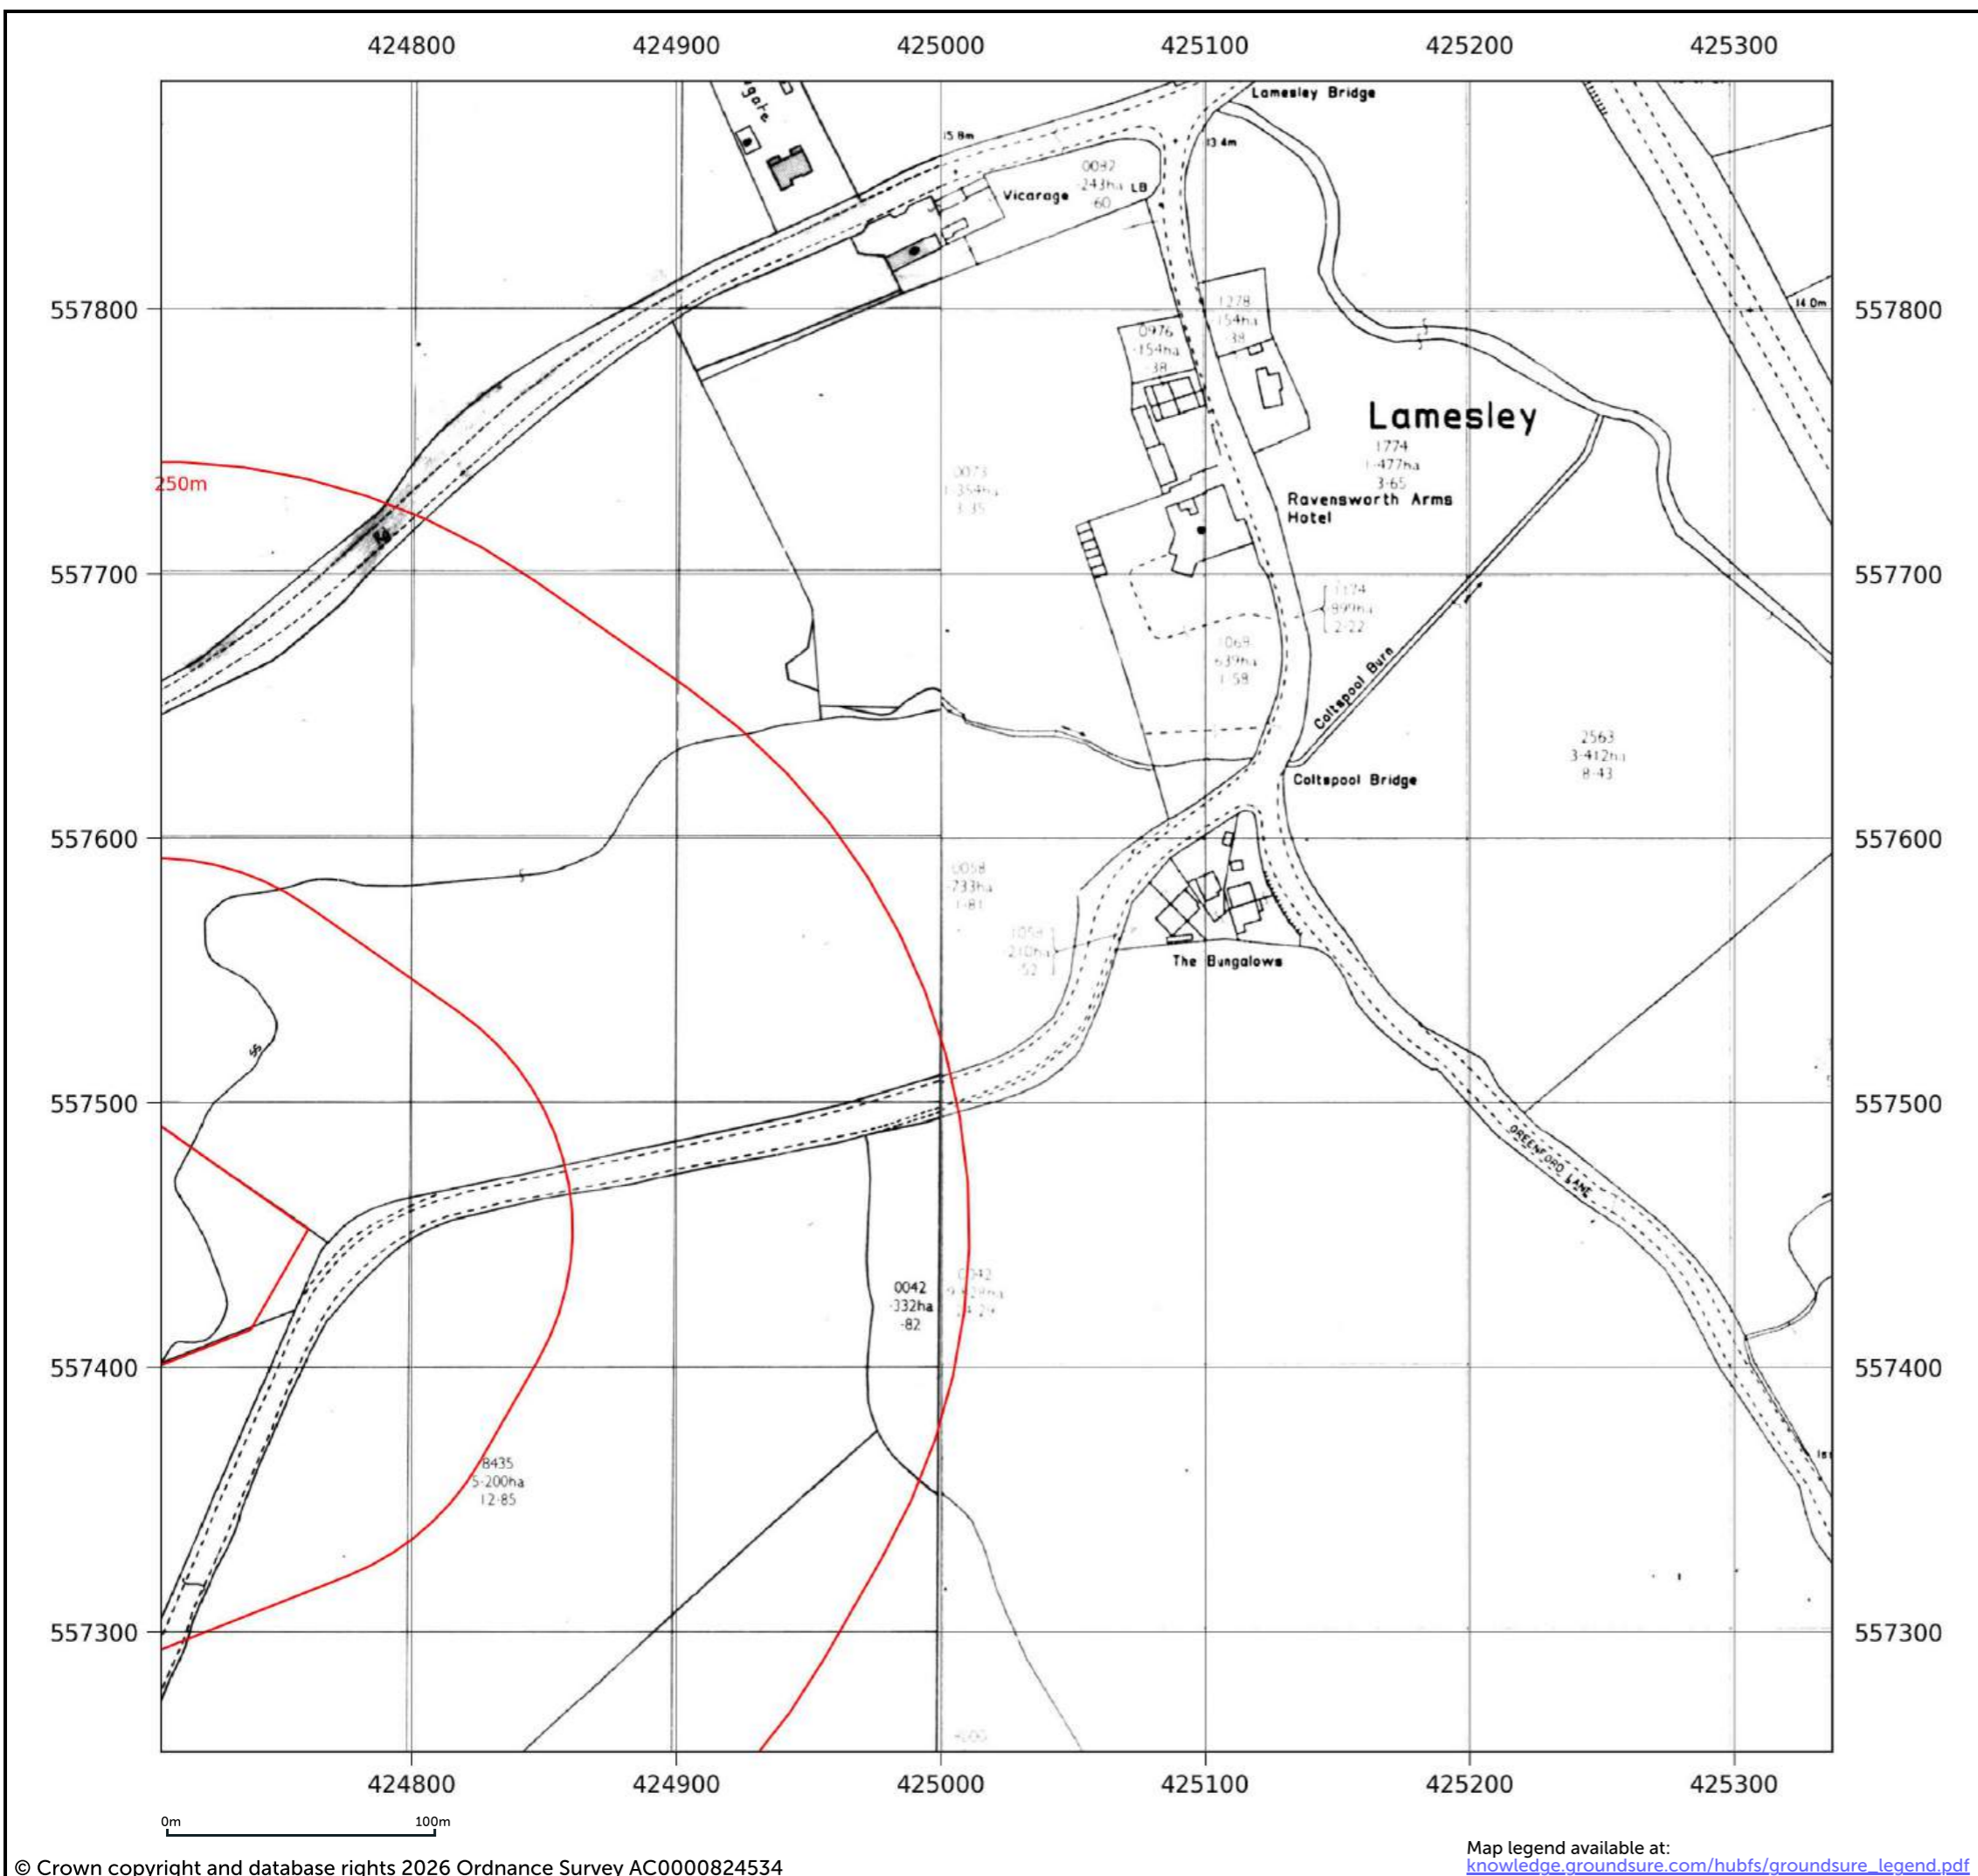

Contact us with any questions at:
info@groundsure.com
01273 257 755