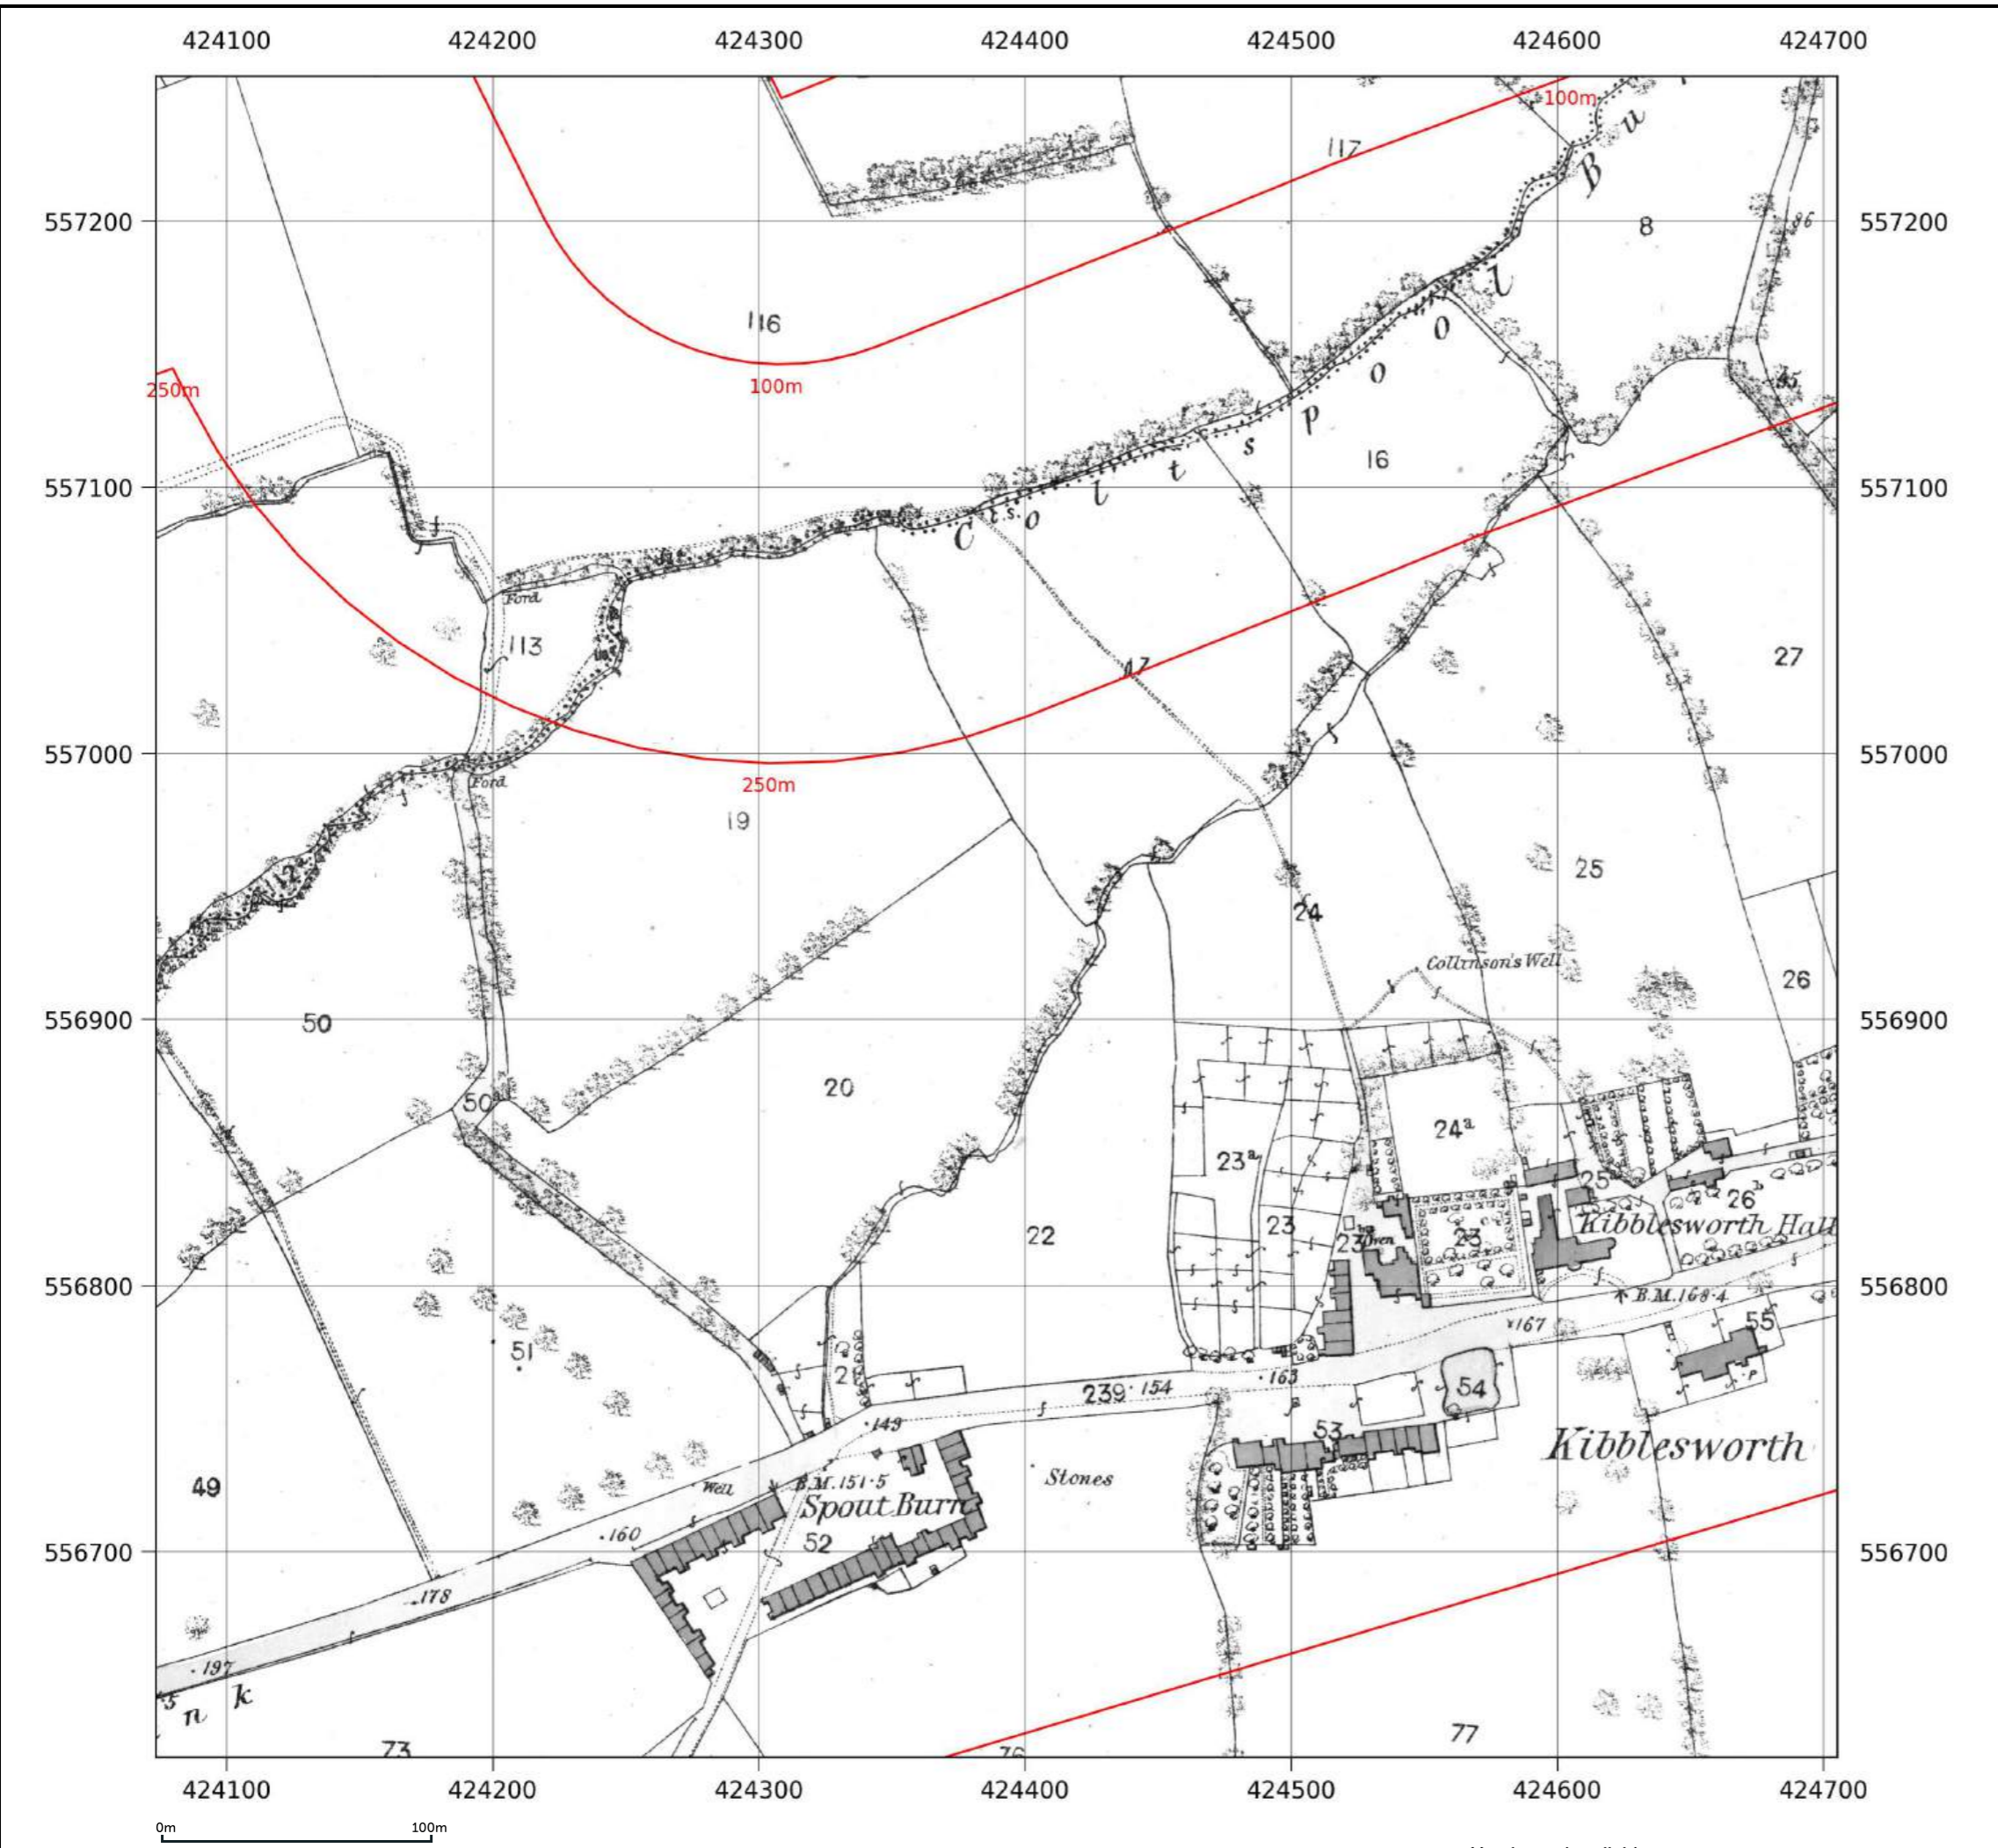

Map legend available at:
knowledge.groundsure.com/hubfs/groundsure_legend.pdf