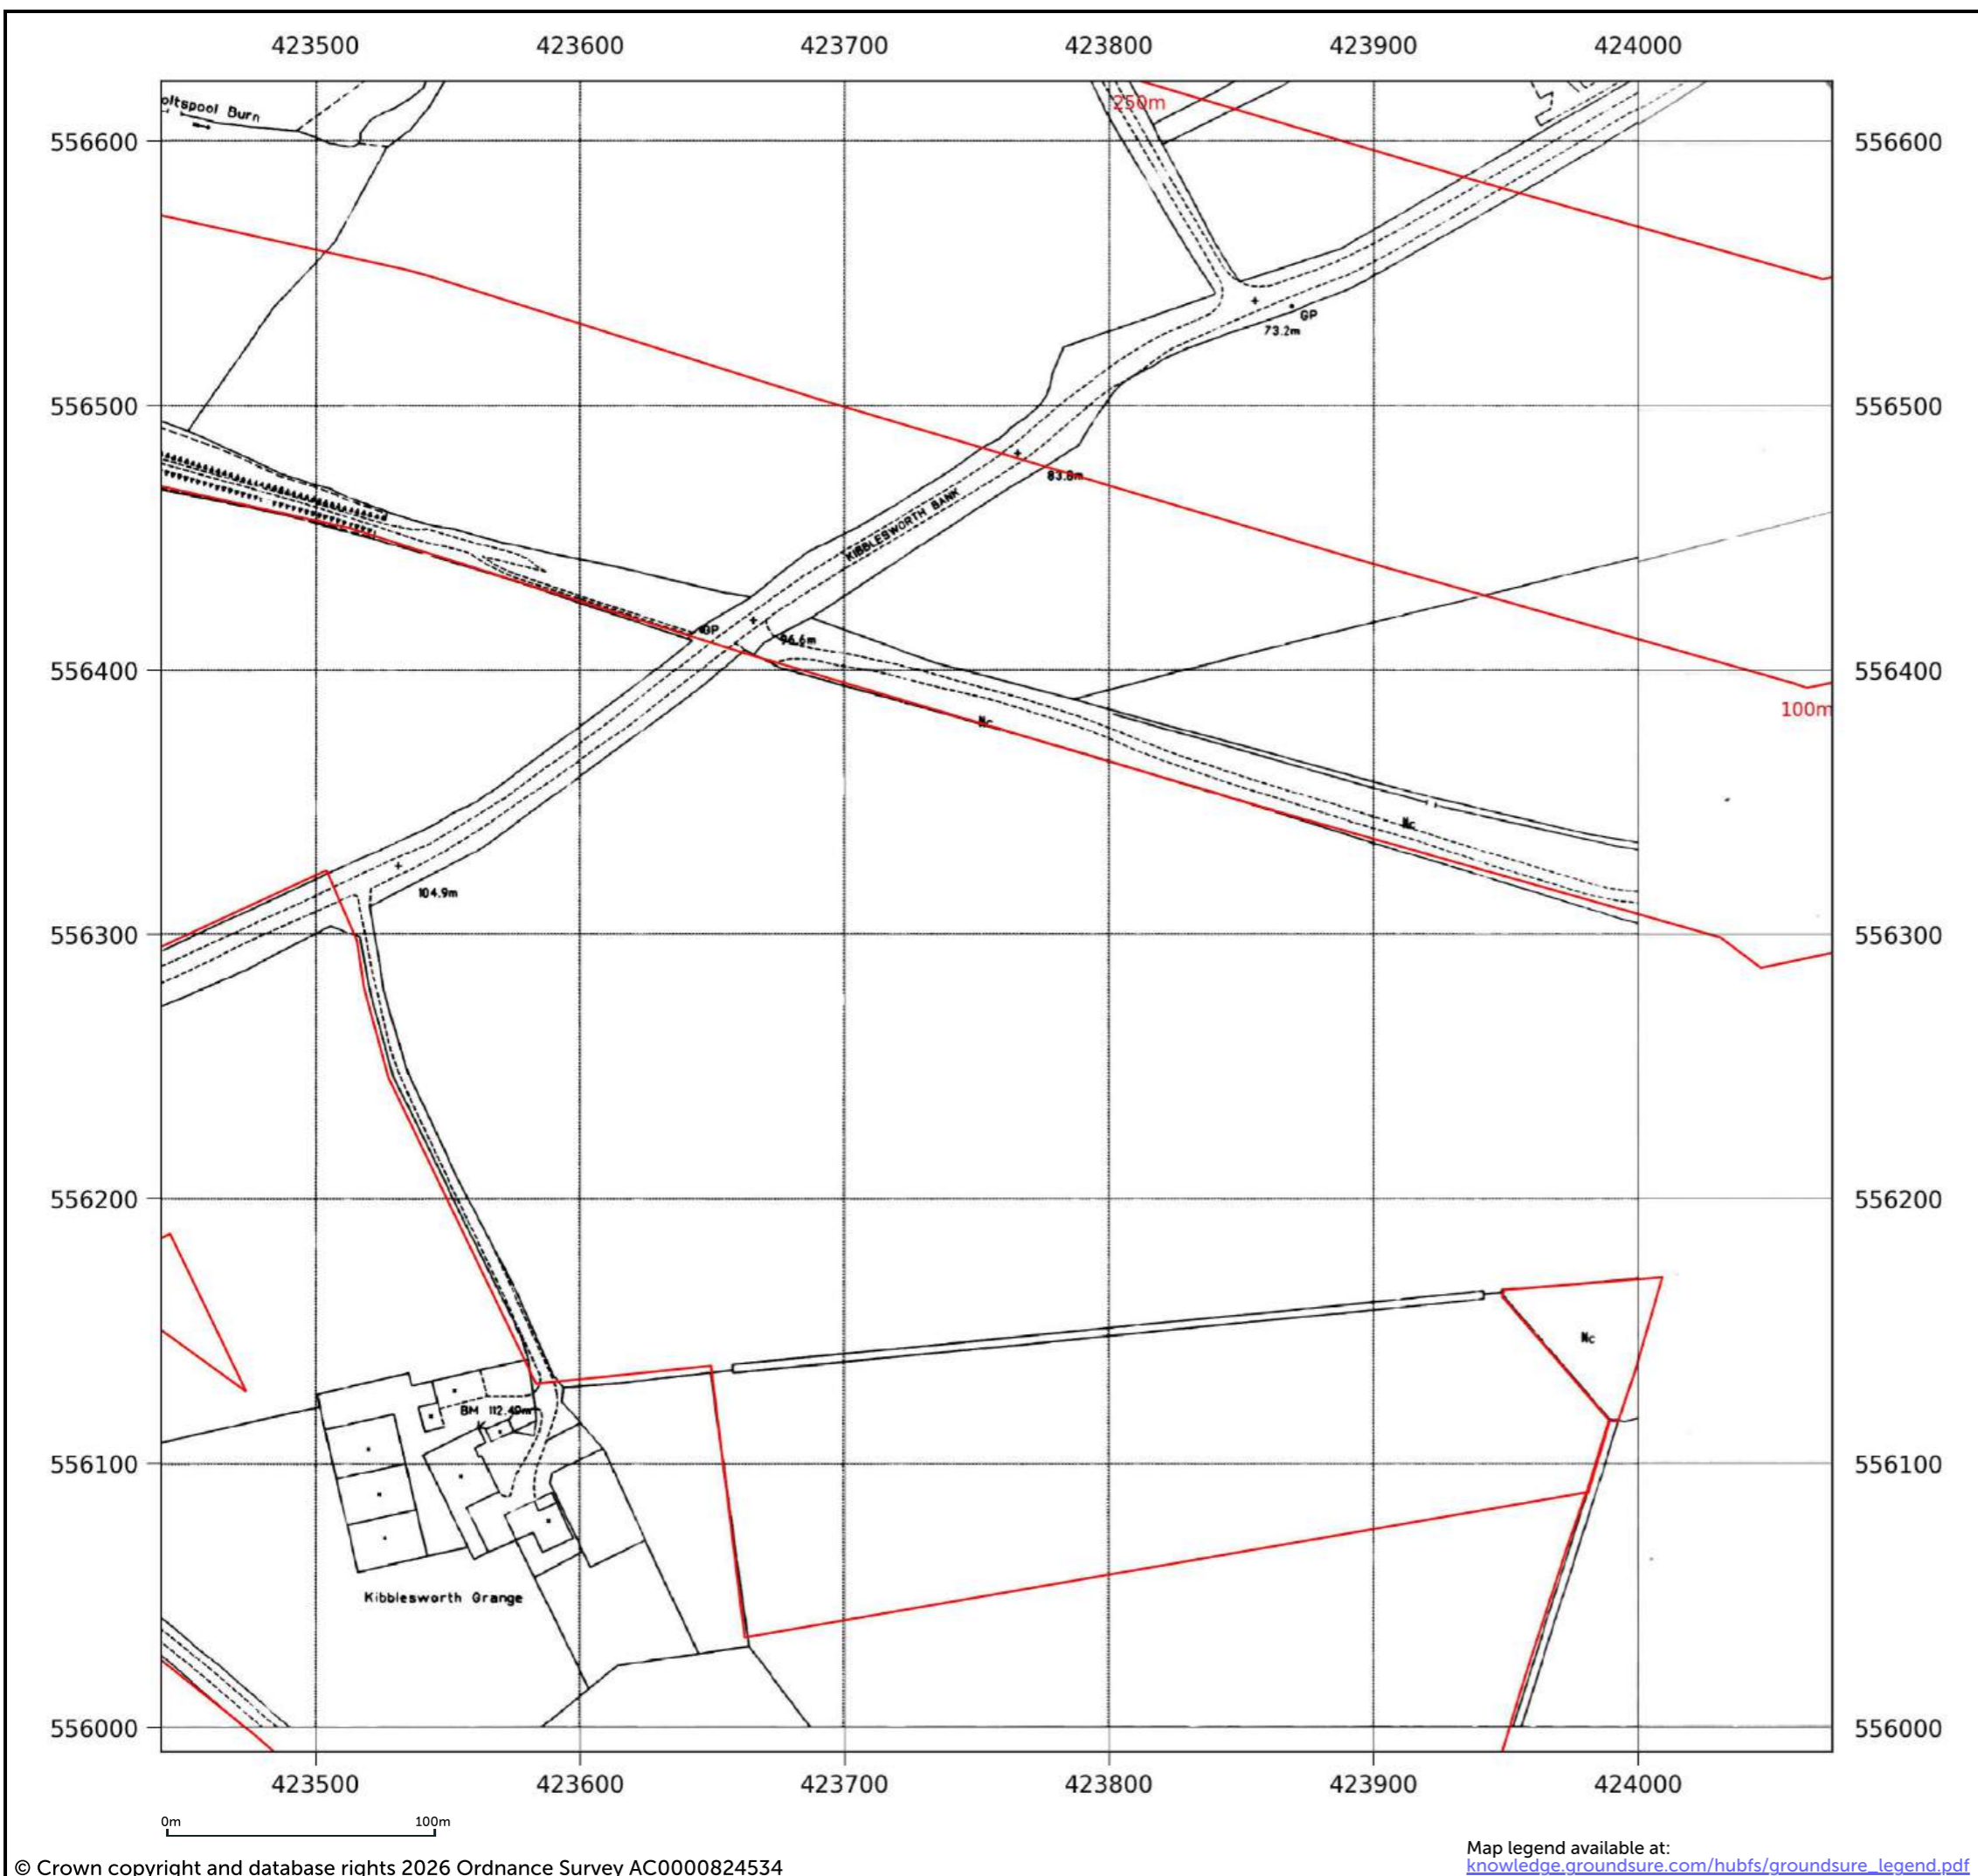

Site details:	Coltsdene, Kibblesworth, Gateshead
Client ref:	PO14046 : Groundsure Report 244990
Report ref:	GS-GSA-RLE-EWD-SPL
Grid ref:	423687.94, 556385.5
Production date:	18 March 2026

Map name:	National Grid
Map date:	1992-1994
Scale:	1:2,500
Printed at:	1:2,500

Date: 1994 Copyright: 1994	Date: 1992 Surveyed: 1963 Revised: 1992 Copyright: 1992 Levelled: 1963
Date: 1994 Copyright: 1994	

Contact us with any questions at:
info@groundsure.com
01273 257 755