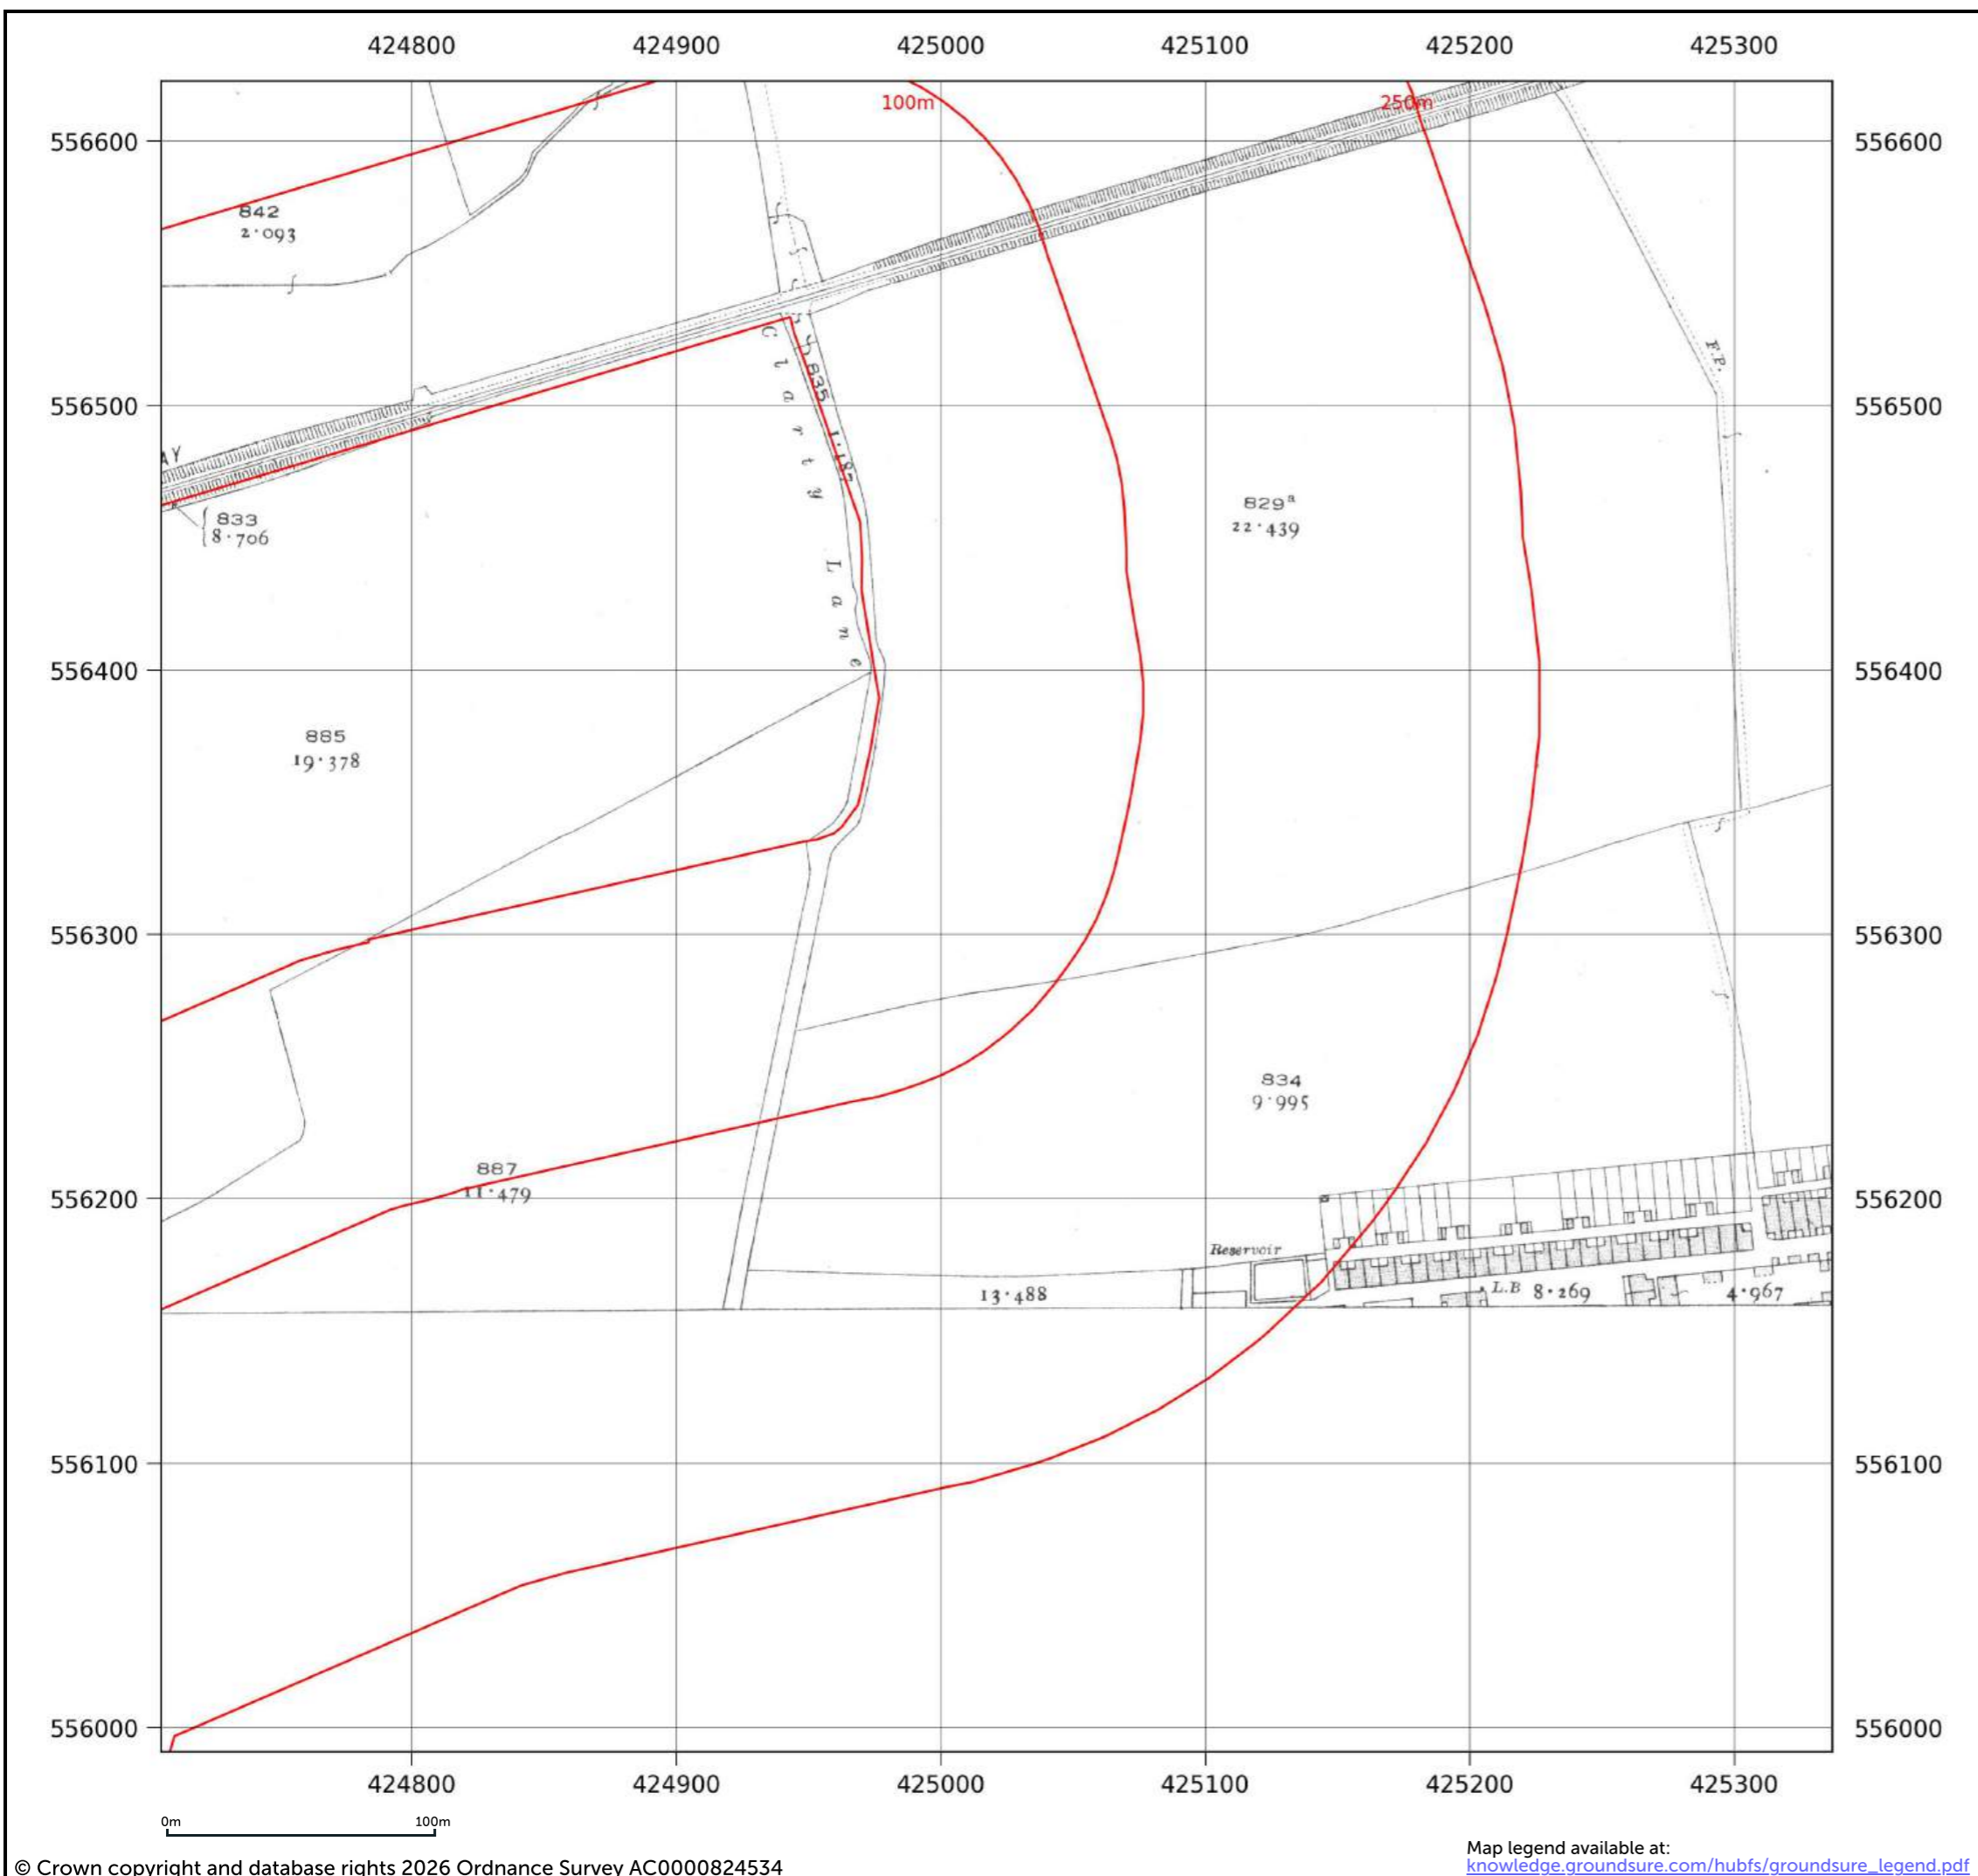

Map name: County Series
Map date: 1896
Scale: 1:2,500
Printed at: 1:2,500

Date: 1896
 Surveyed: 1896
 Revised: 1896

Contact us with any questions at:
info@groundsure.com
 01273 257 755

Site details:	Coltsdene, Kibblesworth, Gateshead
Client ref:	PO14046 : Groundsure Report 244990
Report ref:	GS-GSA-RLE-EWD-SPL
Grid ref:	423687.94, 556385.5
Production date:	18 March 2026