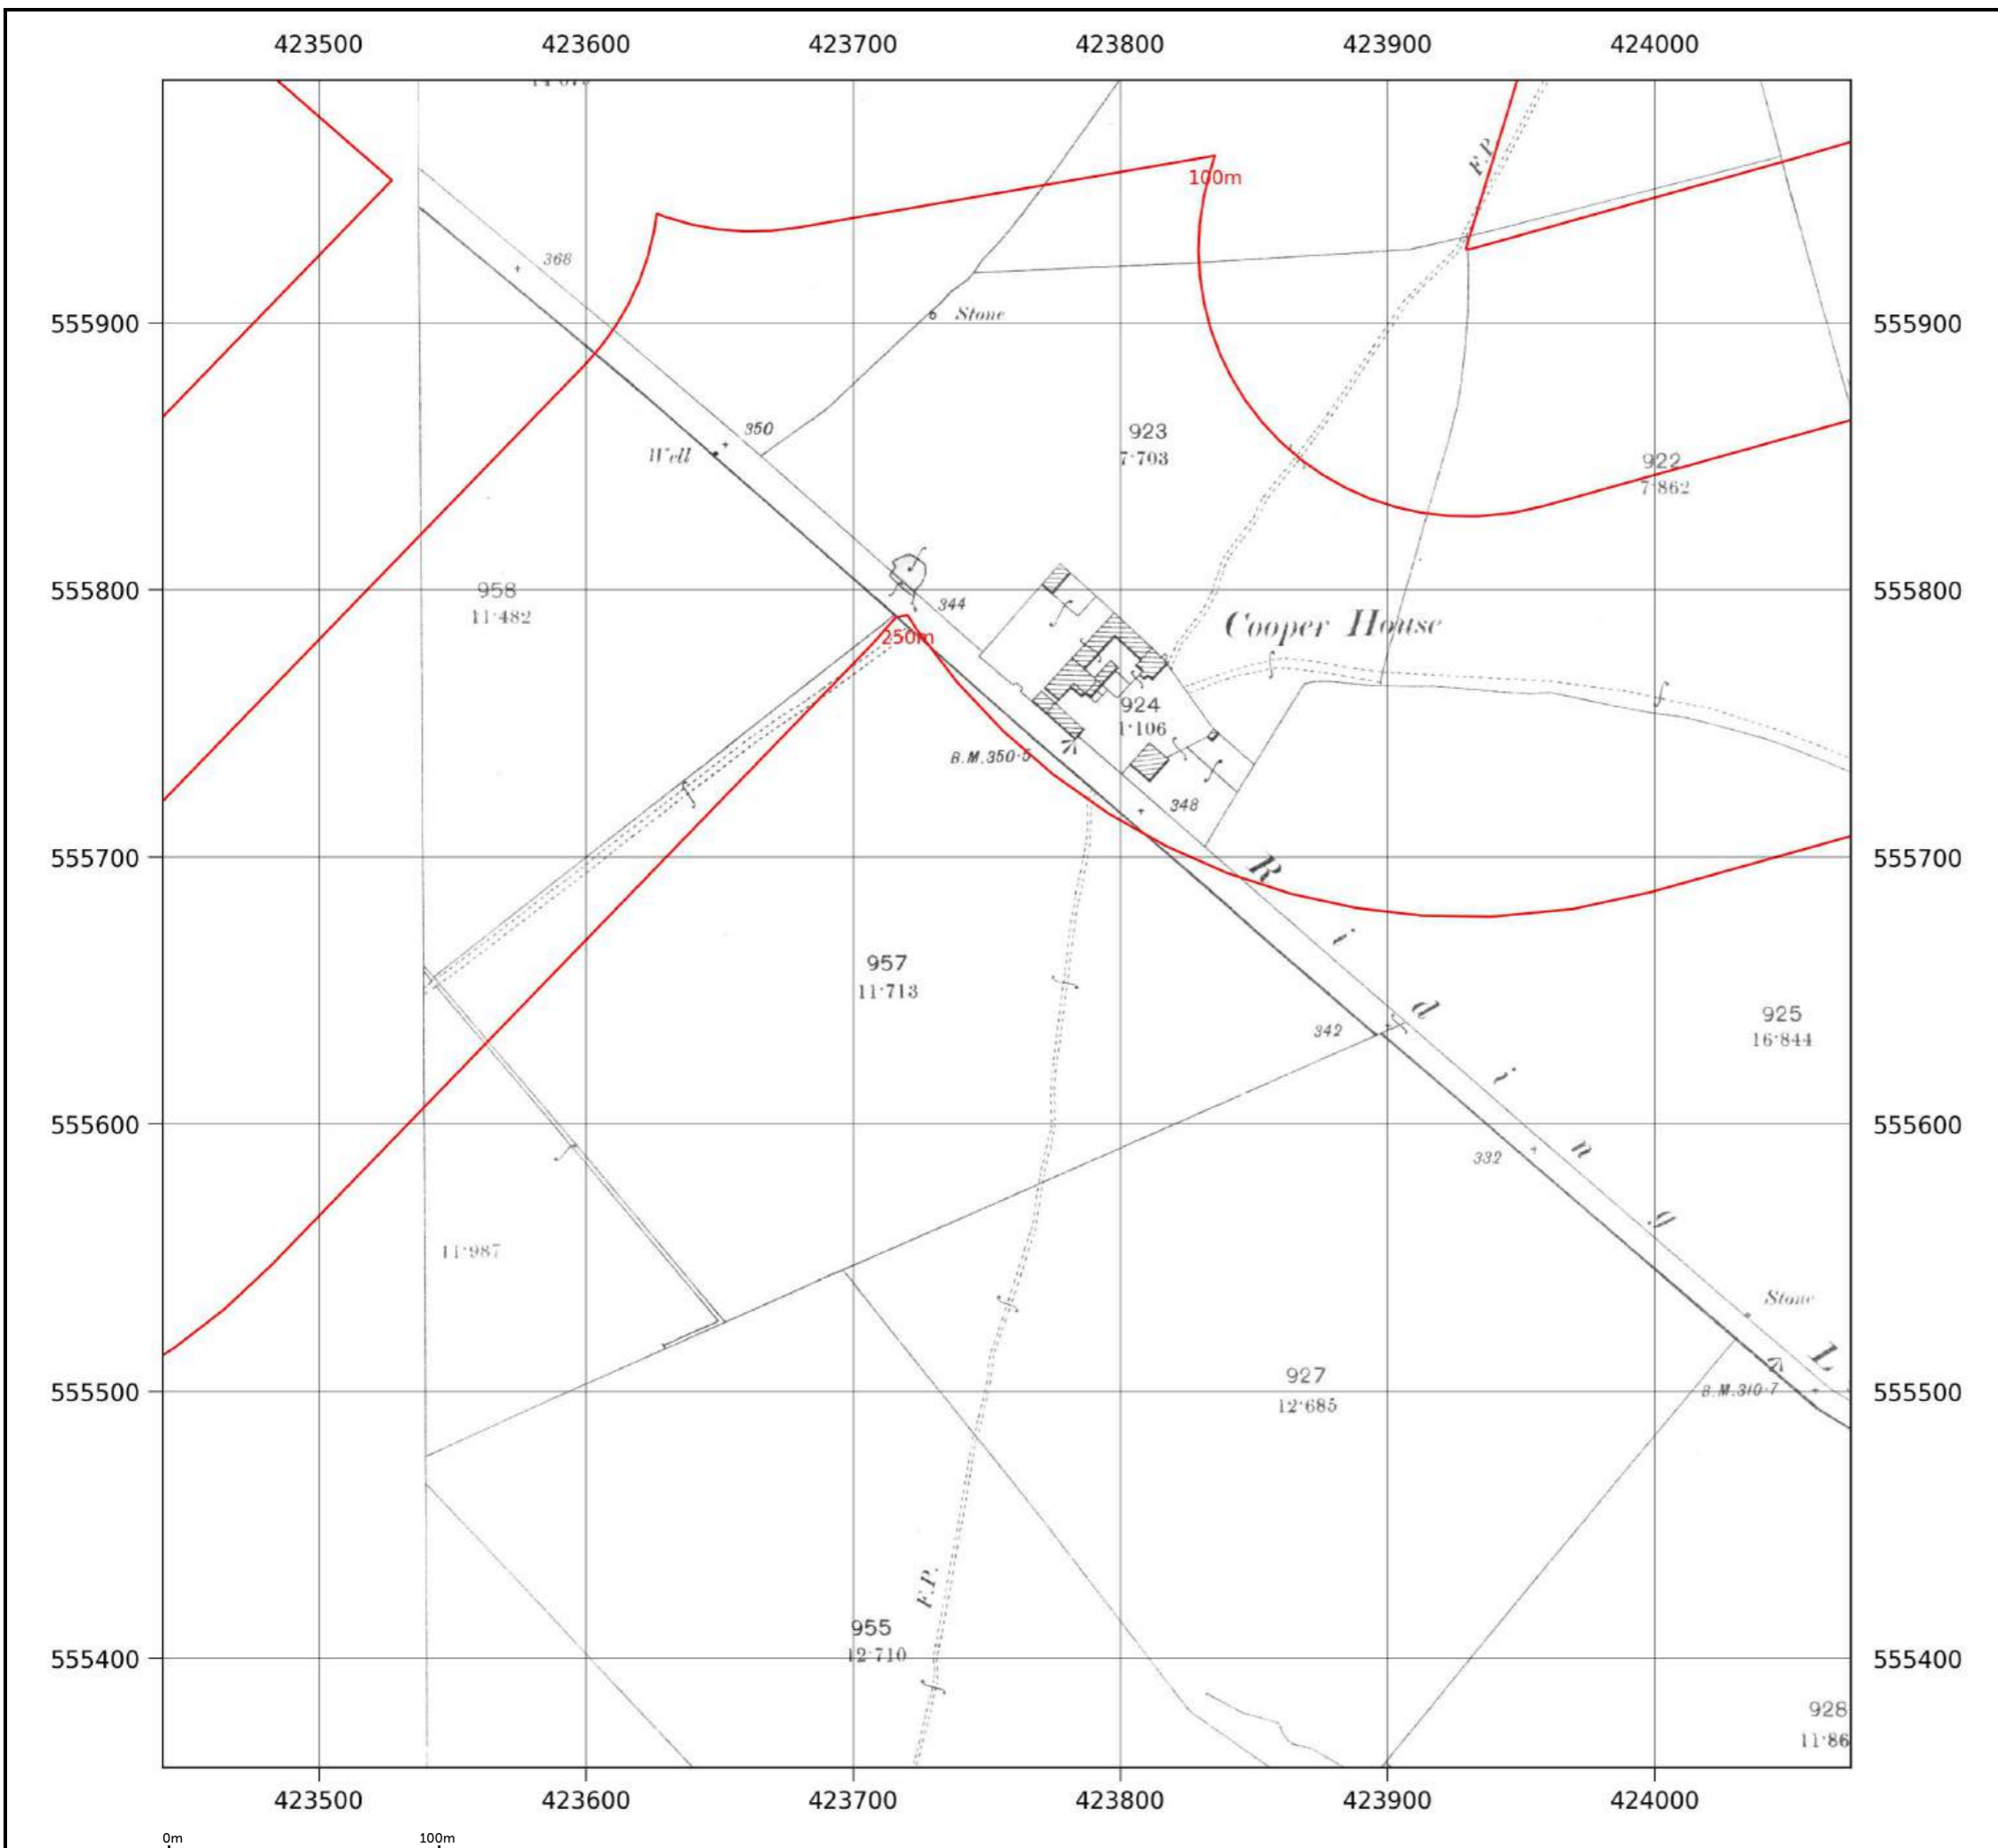

Map name: County Series
Map date: 1896
Scale: 1:2,500
Printed at: 1:2,500

Date: 1896
 Surveyed: 1896
 Revised: 1896

Contact us with any questions at:
info@groundsure.com
 01273 257 755

Site details:	Coltsdene, Kibblesworth, Gateshead
Client ref:	PO14046 : Groundsure Report 244990
Report ref:	GS-GSA-RLE-EWD-SPL
Grid ref:	423687.94, 556385.5
Production date:	18 March 2026