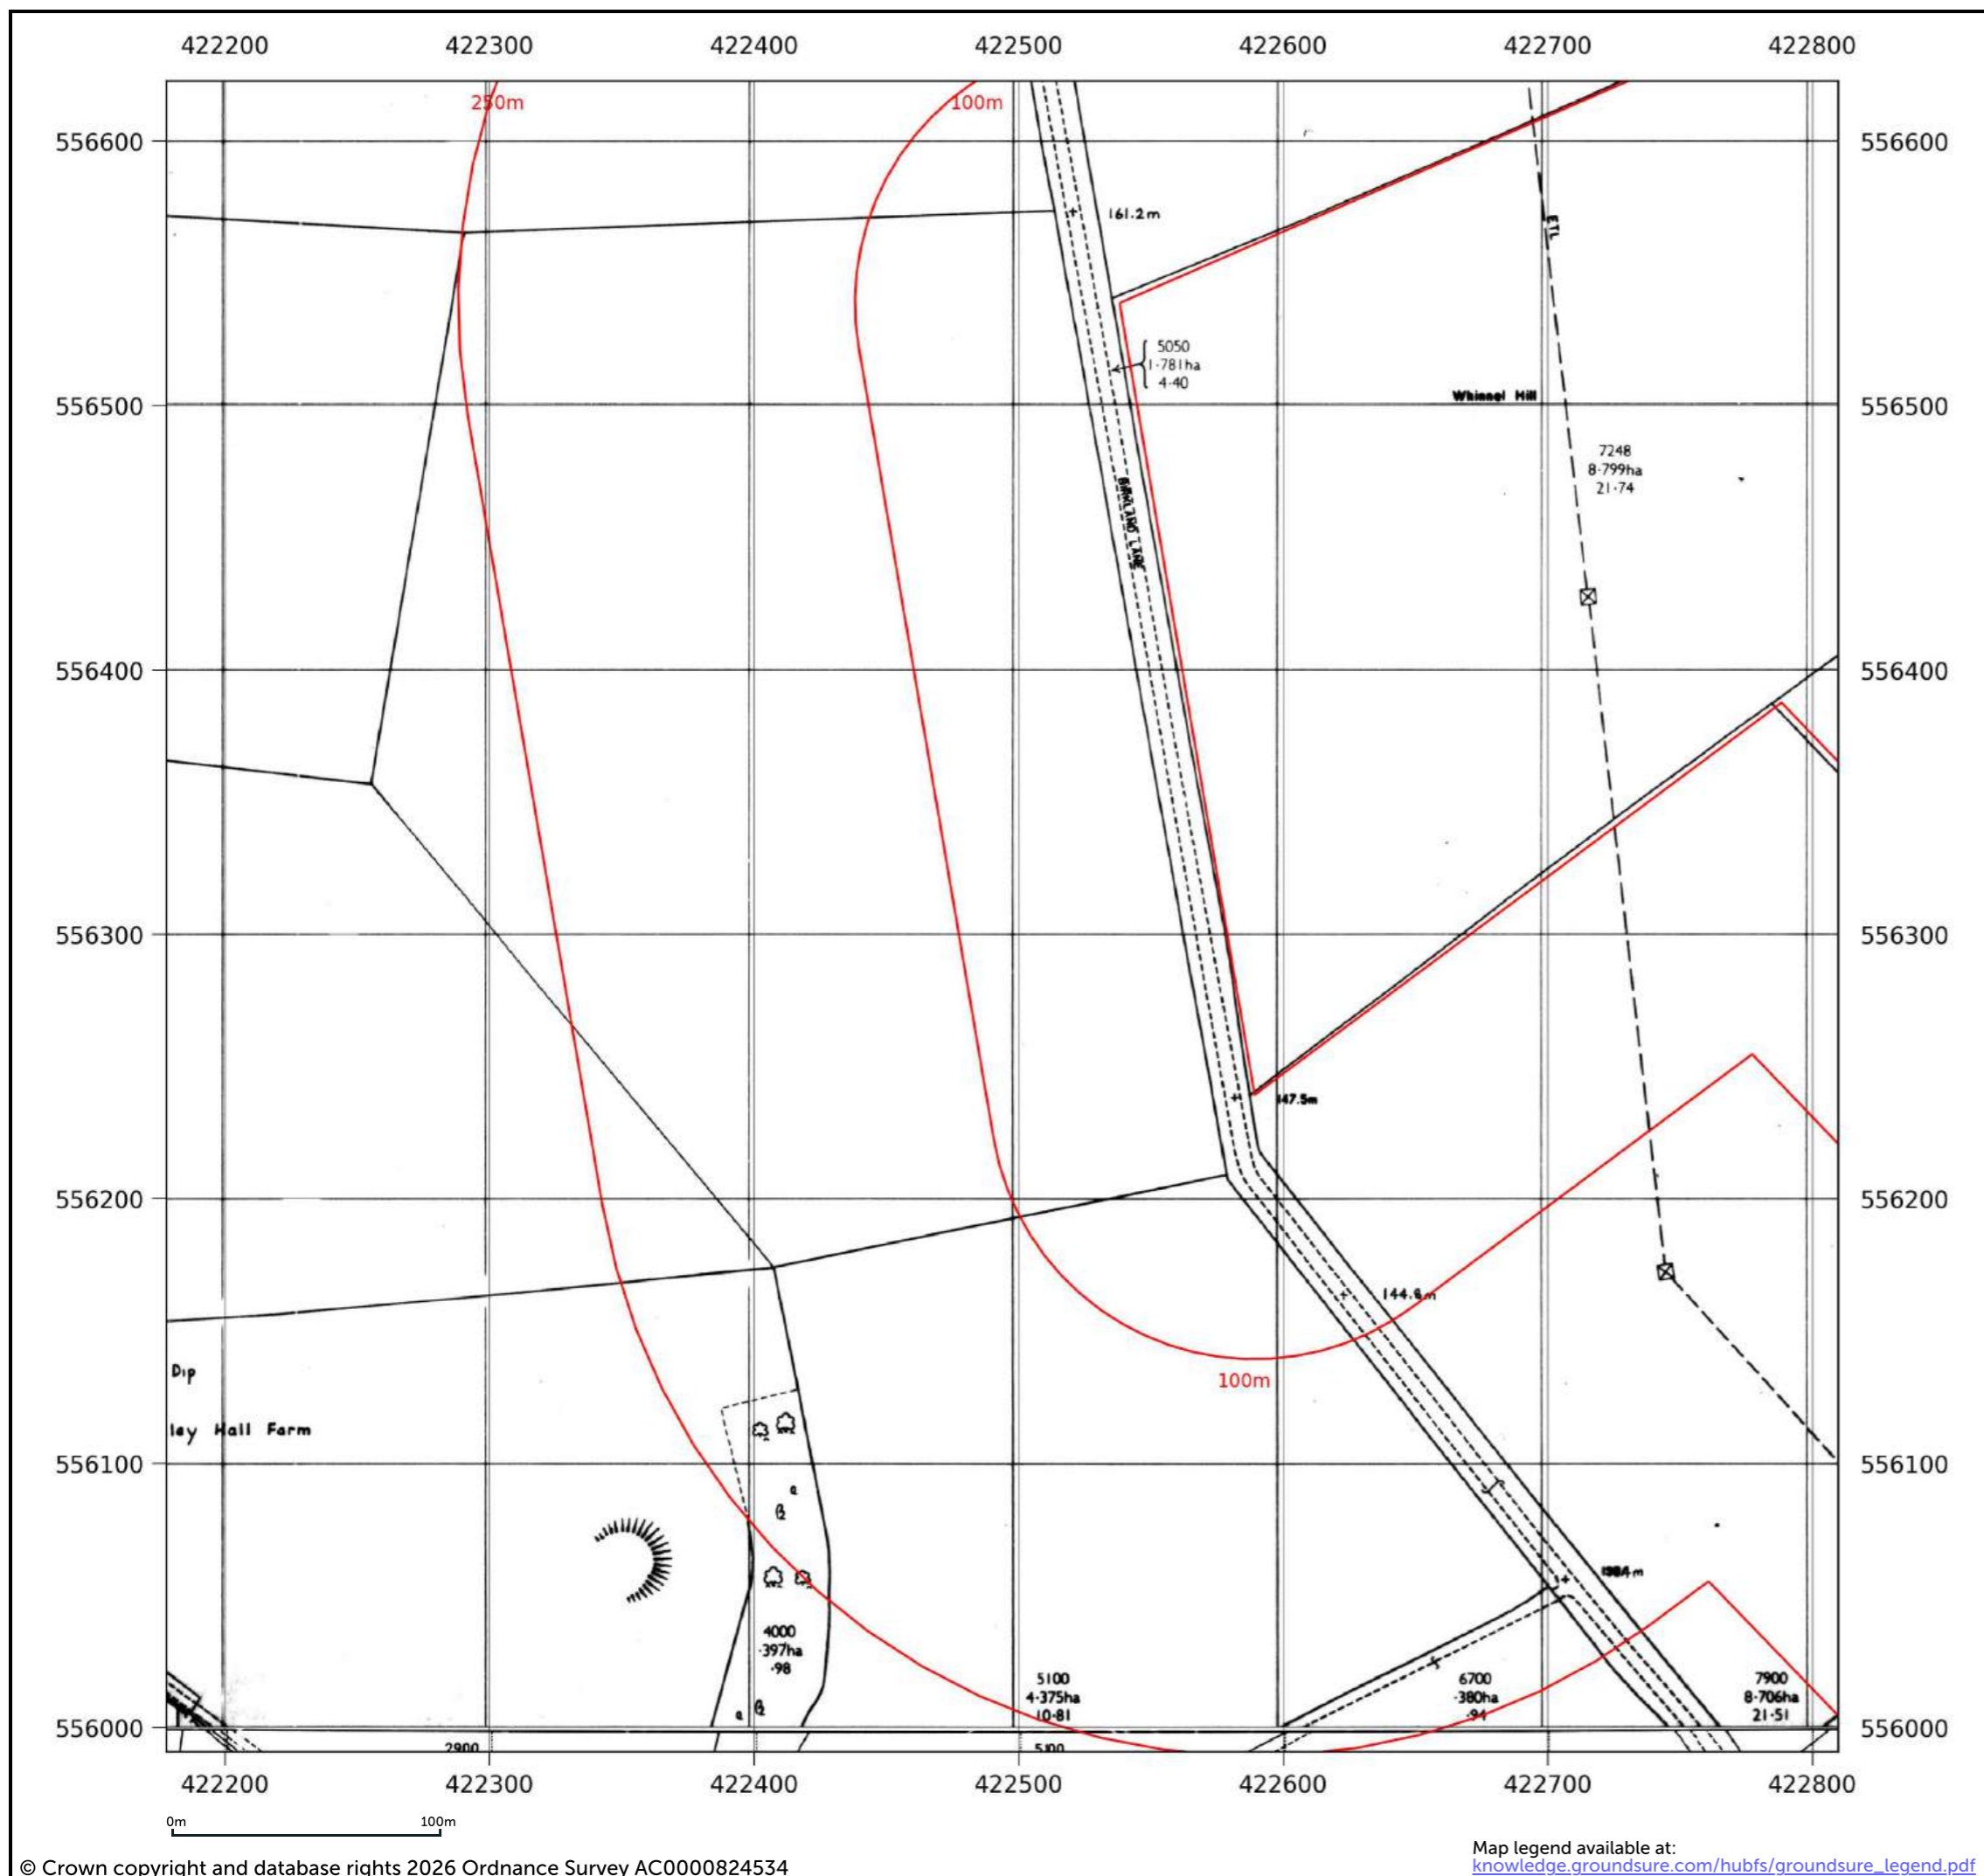

Contact us with any questions at:
info@groundsure.com
01273 257 755