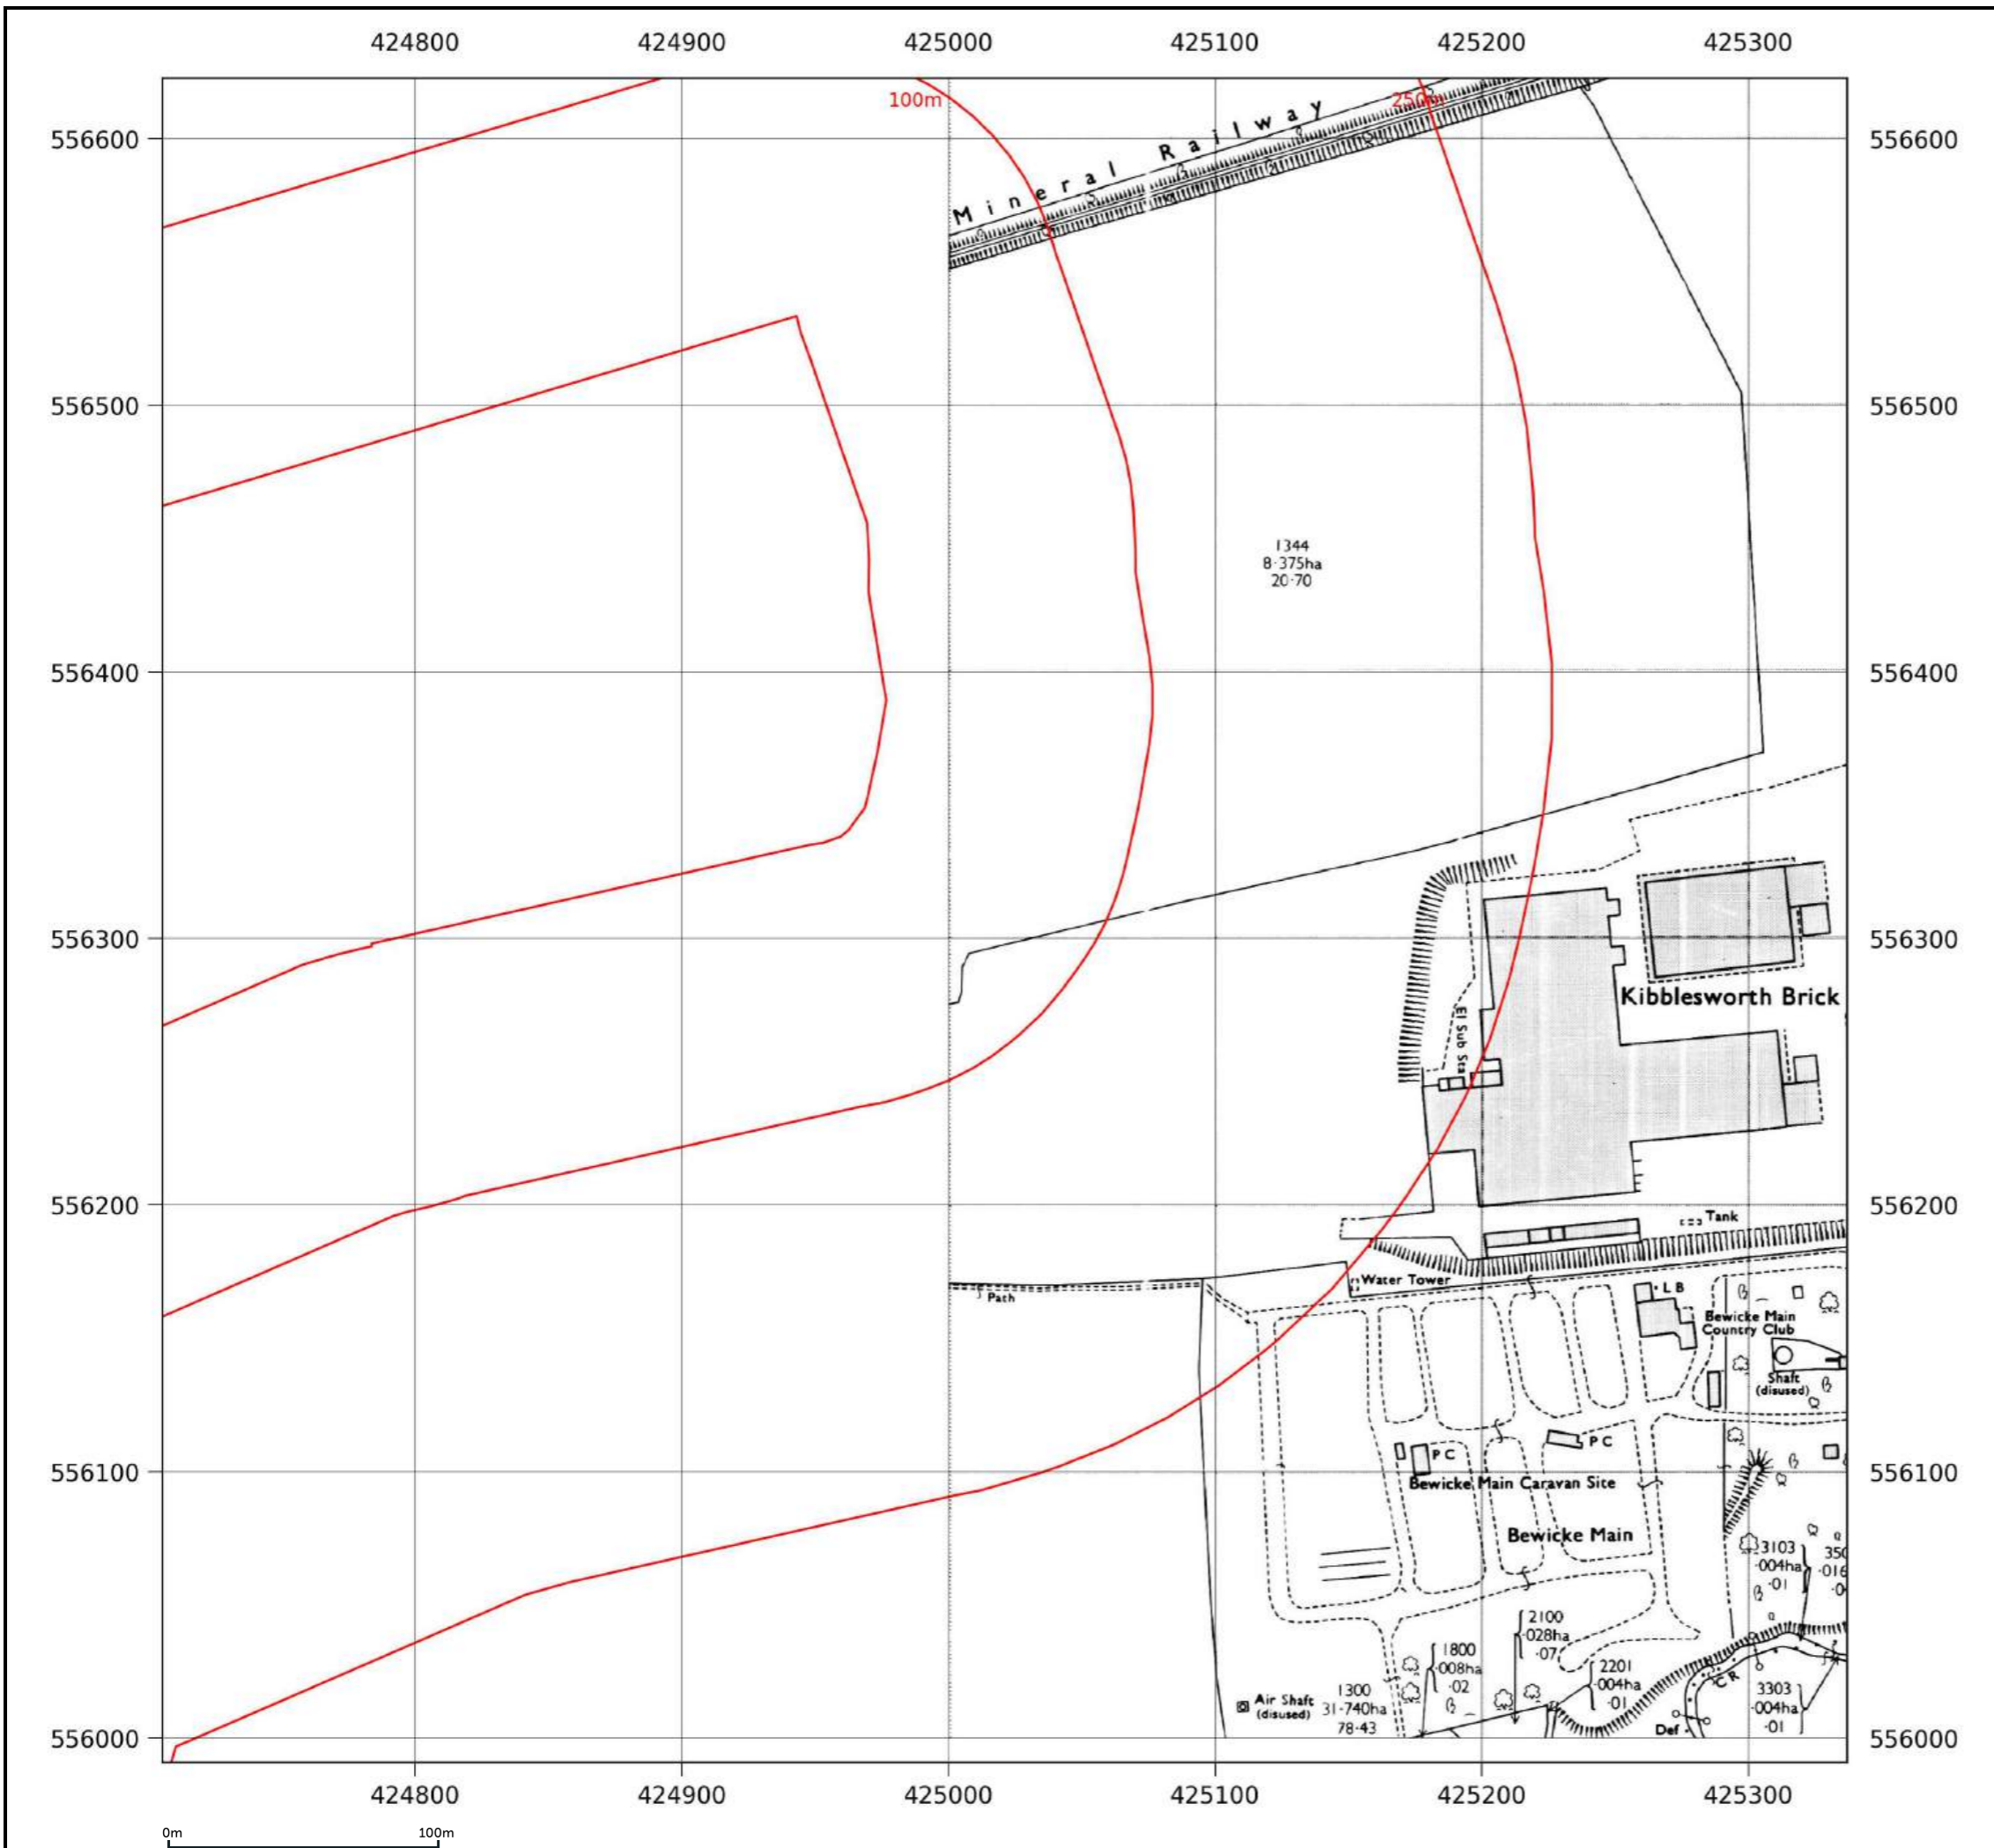

Map name:	National Grid
Map date:	1959-1960
Scale:	1:2,500
Printed at:	1:2,500

Date: 1960 Surveyed: 1959 Revised: 1959 Copyright: 1960 Levelled: 1956	
Date: 1959	Date: 1959

Contact us with any questions at:
info@groundsure.com
 01273 257 755