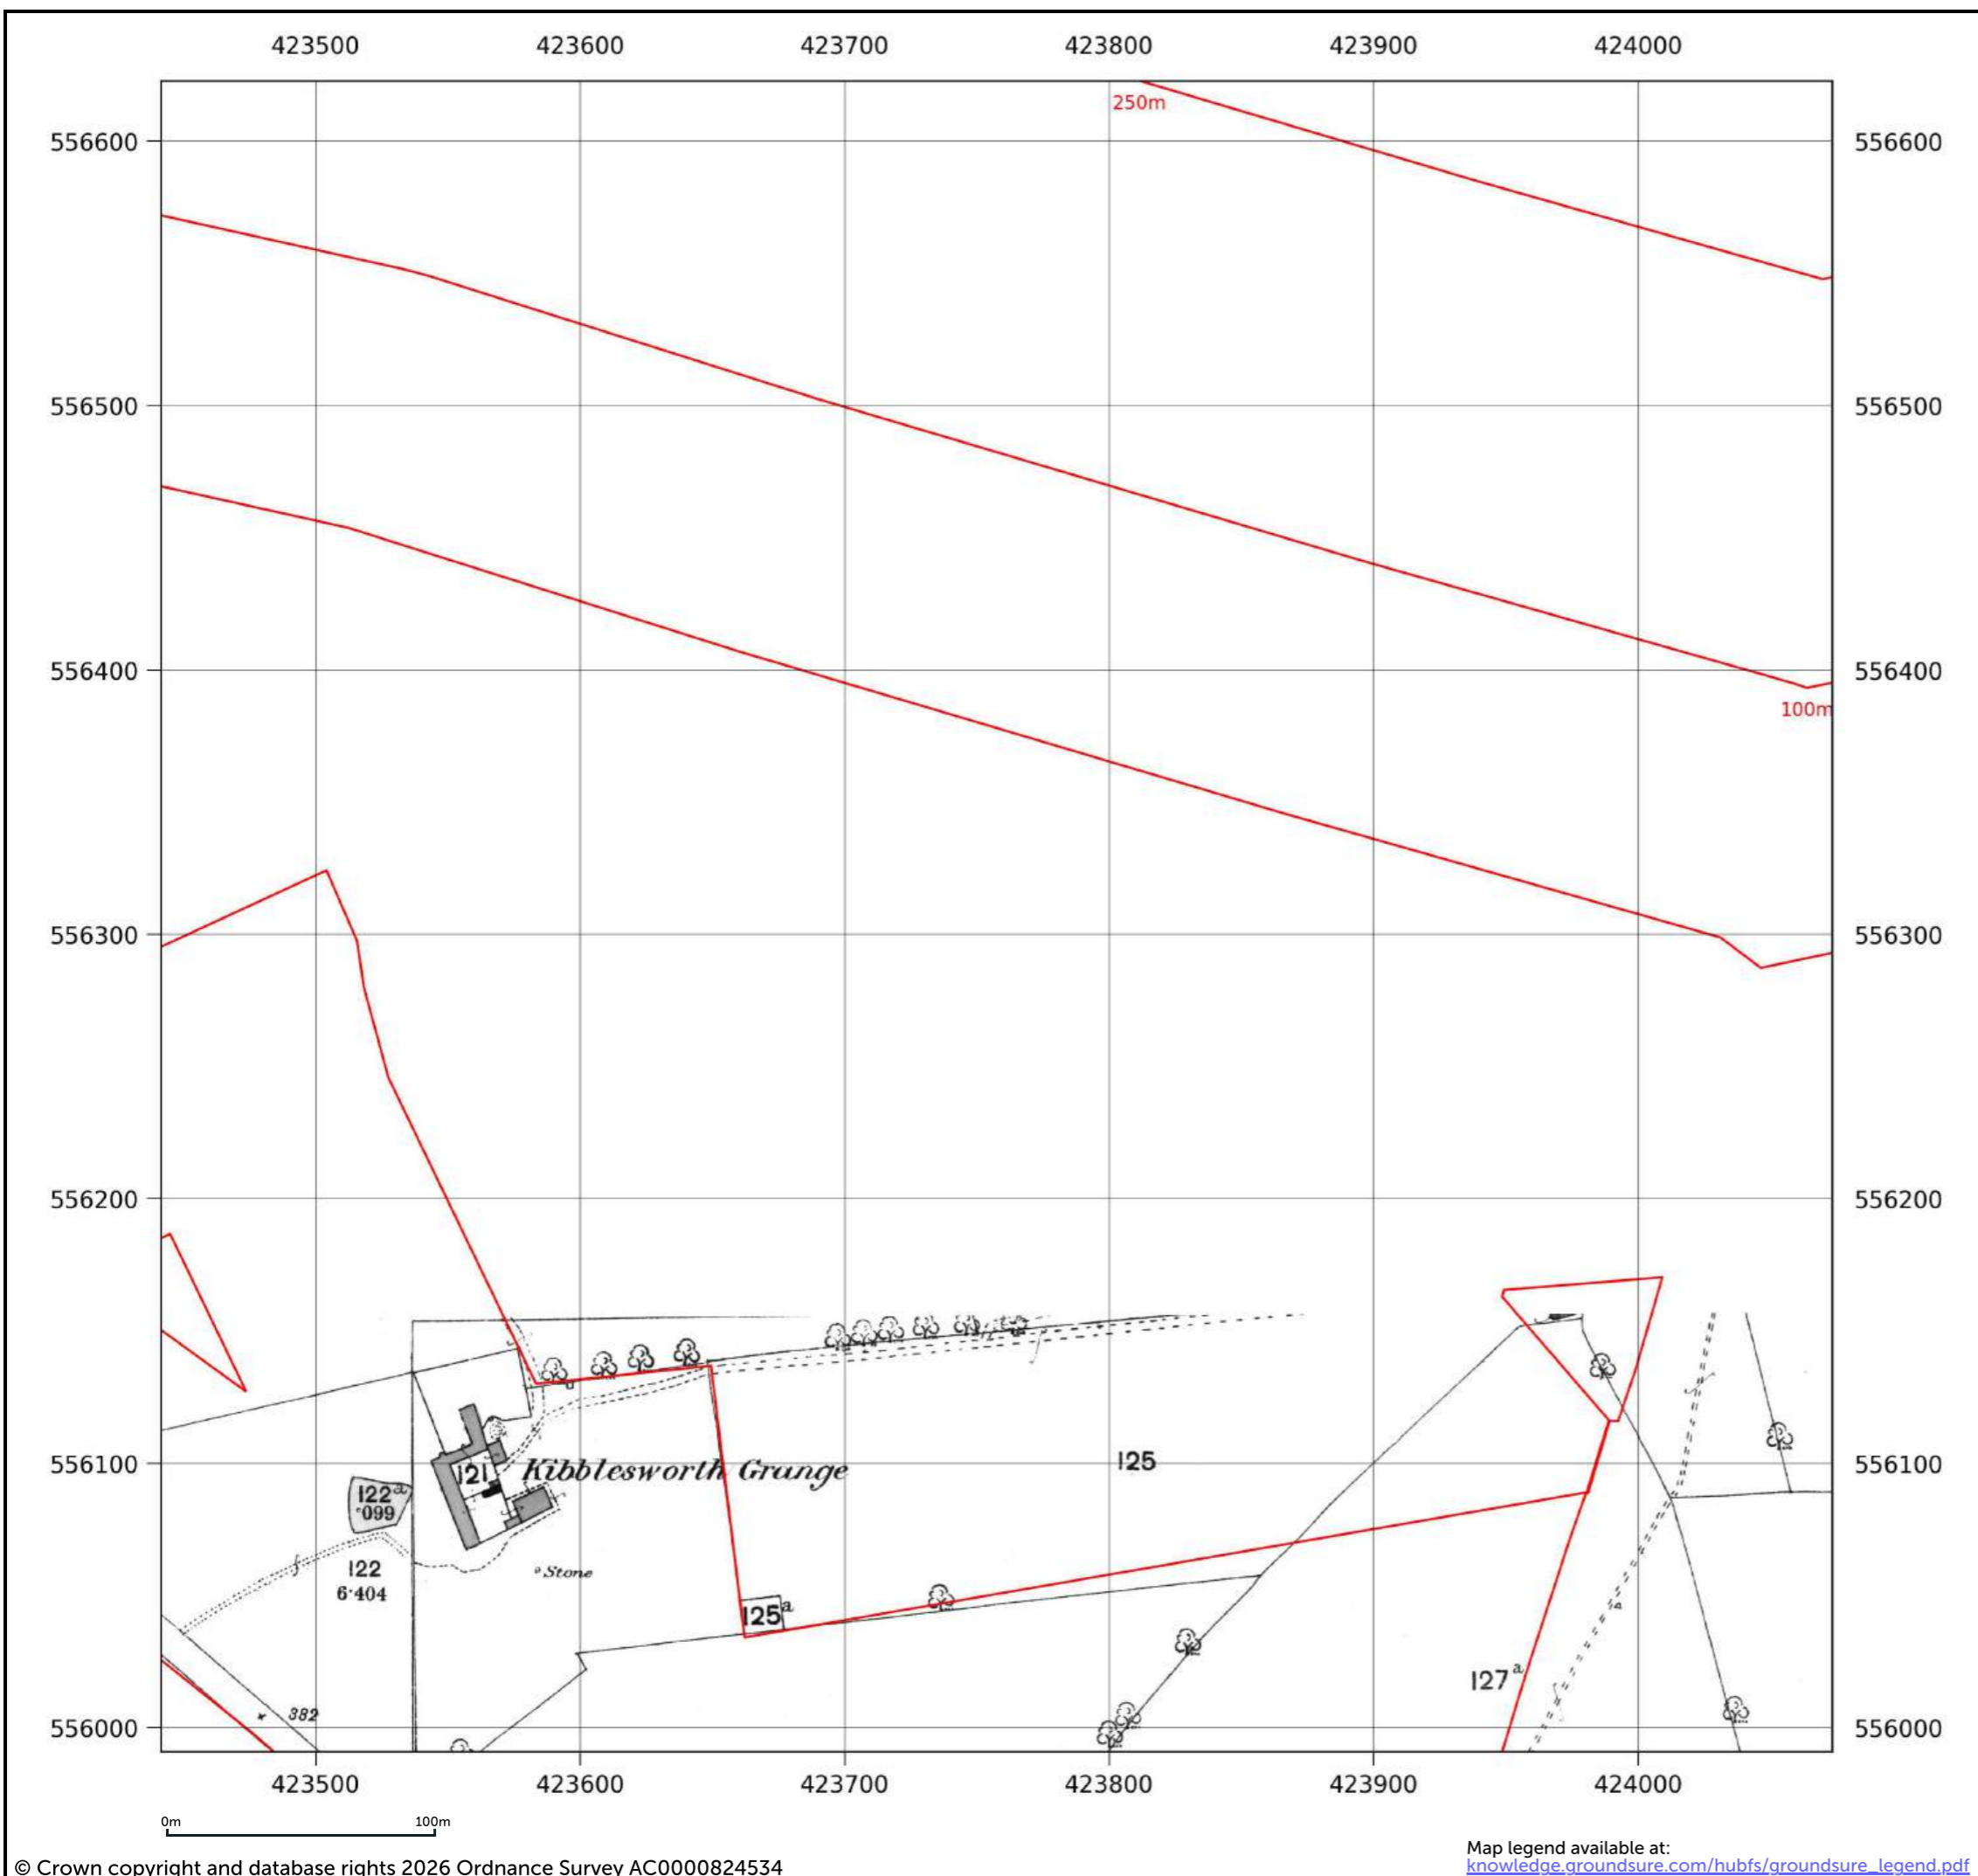

Site details: Coltsdene, Kibblesworth, Gateshead
Client ref: PO14046 : Groundsure Report 244990
Report ref: GS-GSA-RLE-EWD-SPL
Grid ref: 423687.94, 556385.5
Production date: 18 March 2026

Map name: County Series
Map date: 1857
Scale: 1:2,500
Printed at: 1:2,500

Date: 1857	Date: 1857
Surveyed: 1857	Surveyed: 1857
Revised: 1857	Revised: 1857

Contact us with any questions at:
info@groundsure.com
01273 257 755