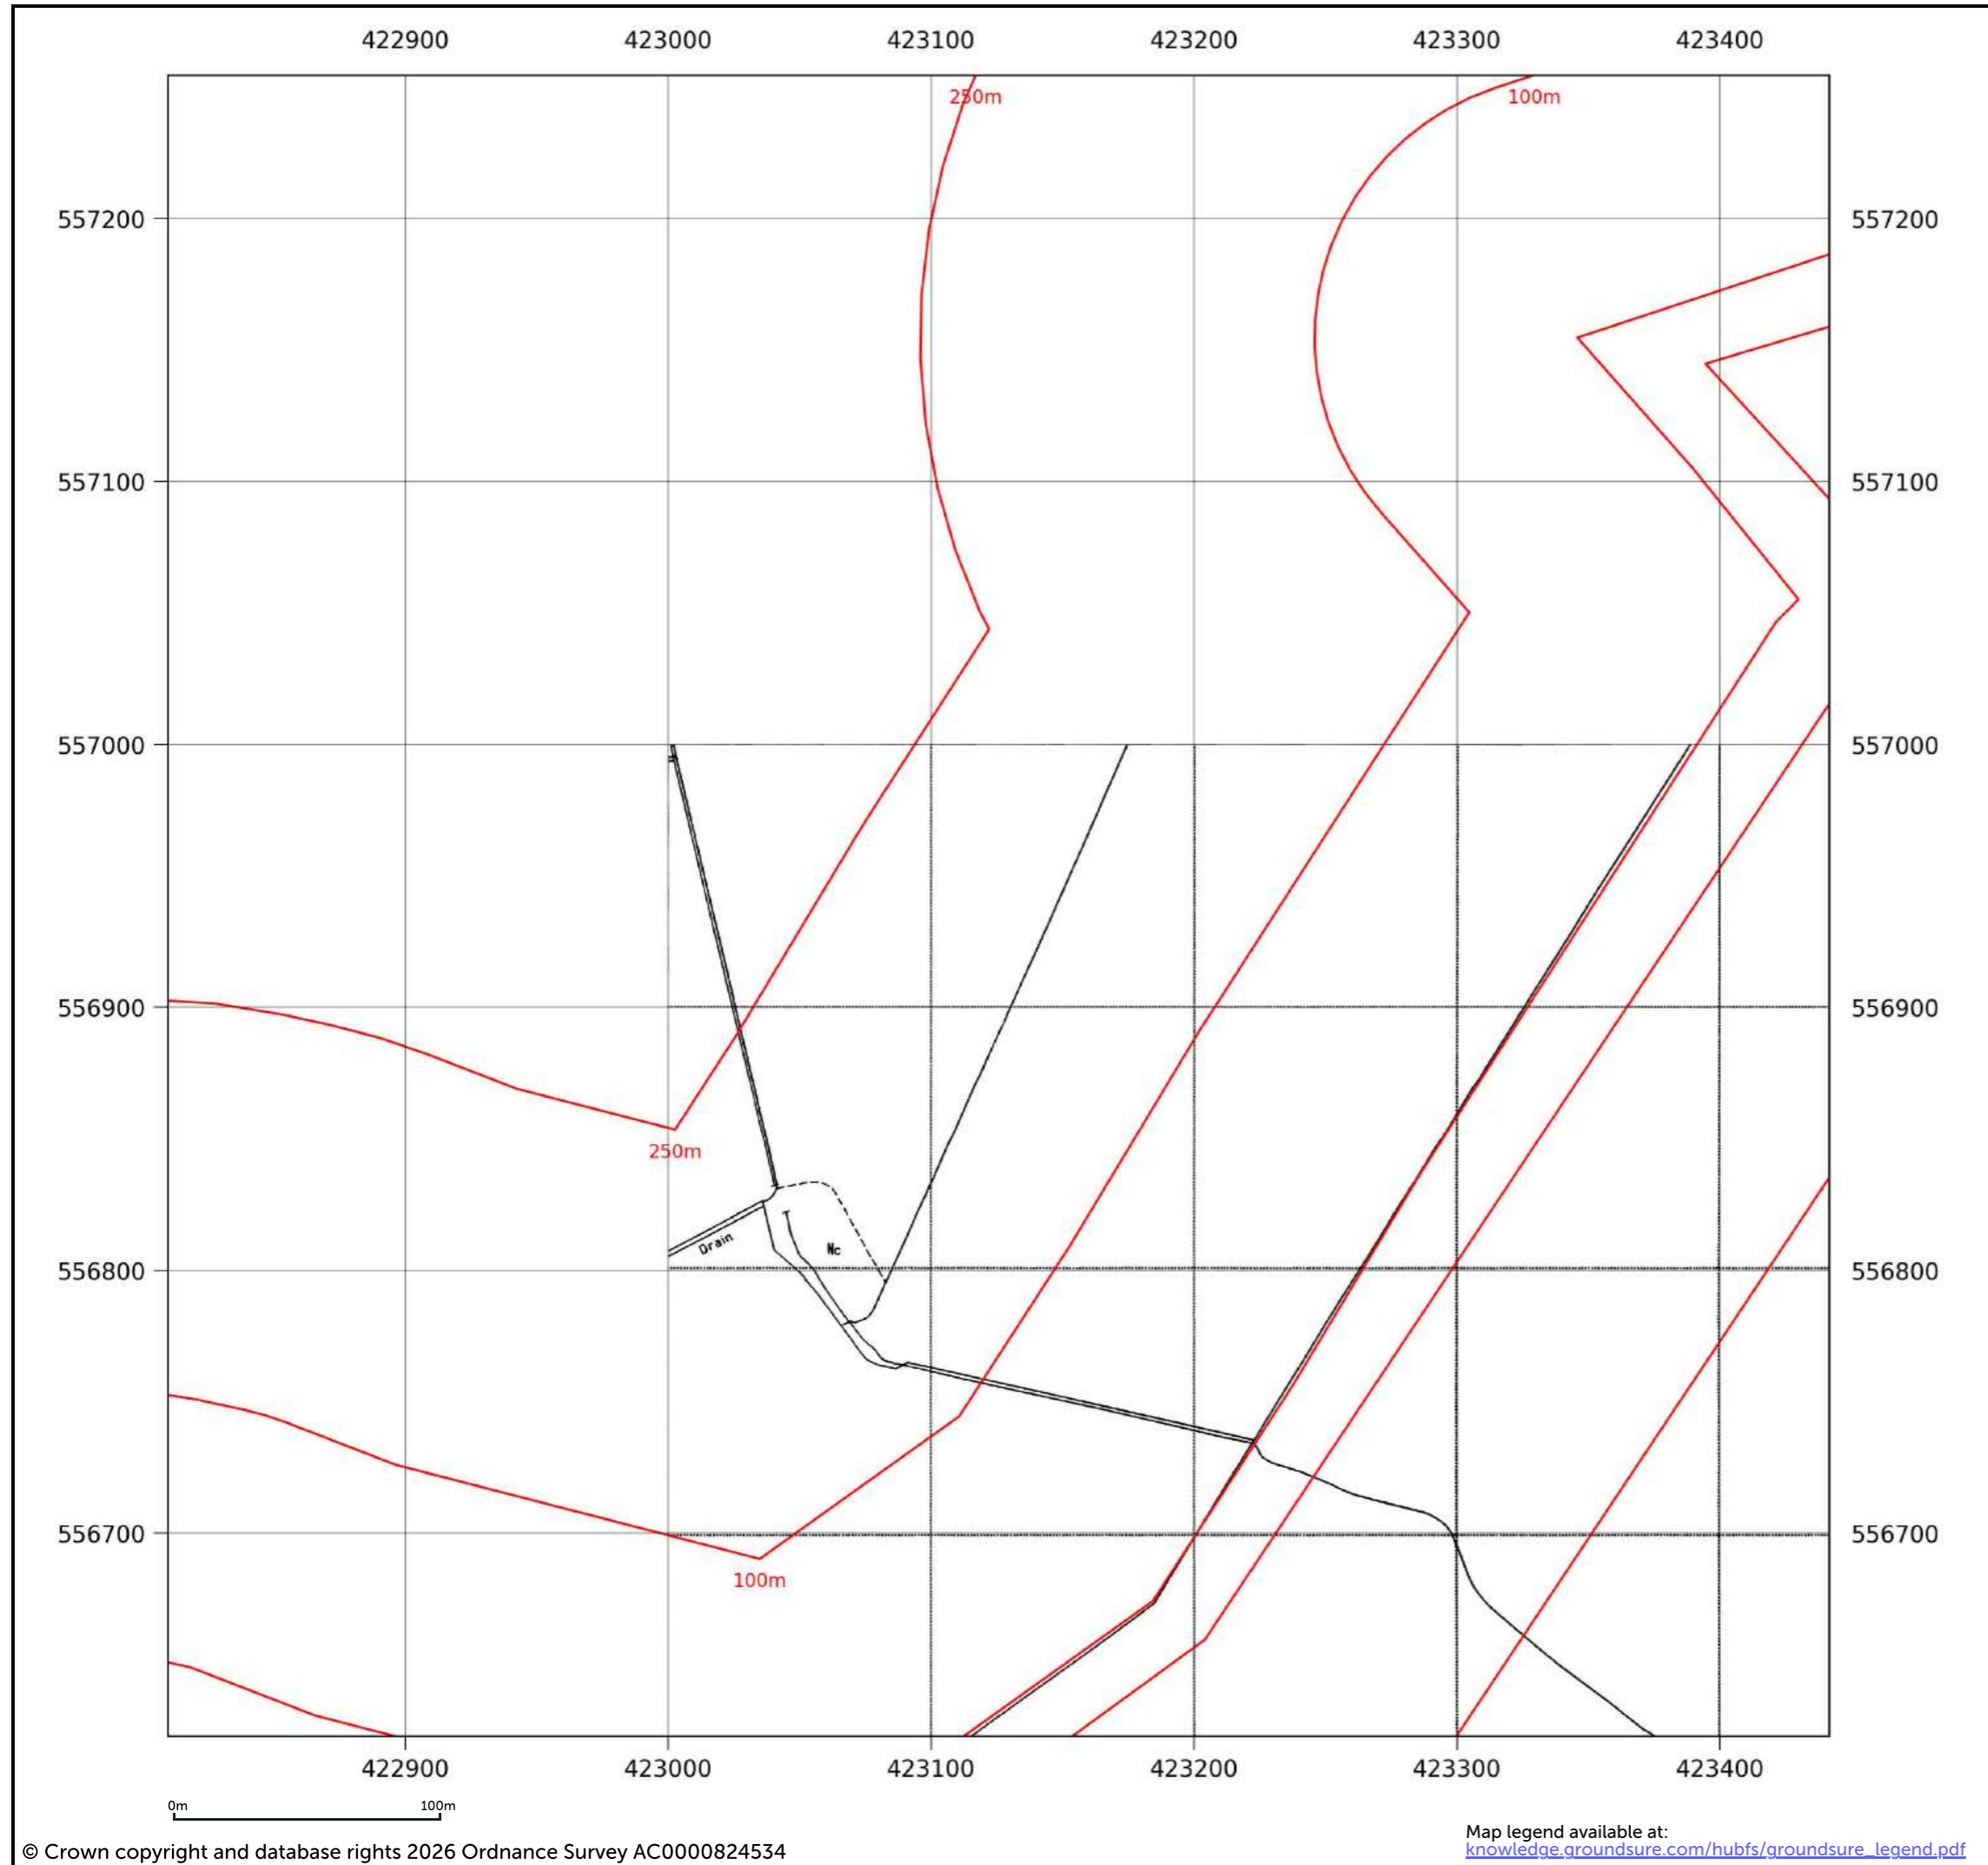

Map legend available at:
knowledge.groundsure.com/hubfs/groundsure_legend.pdf