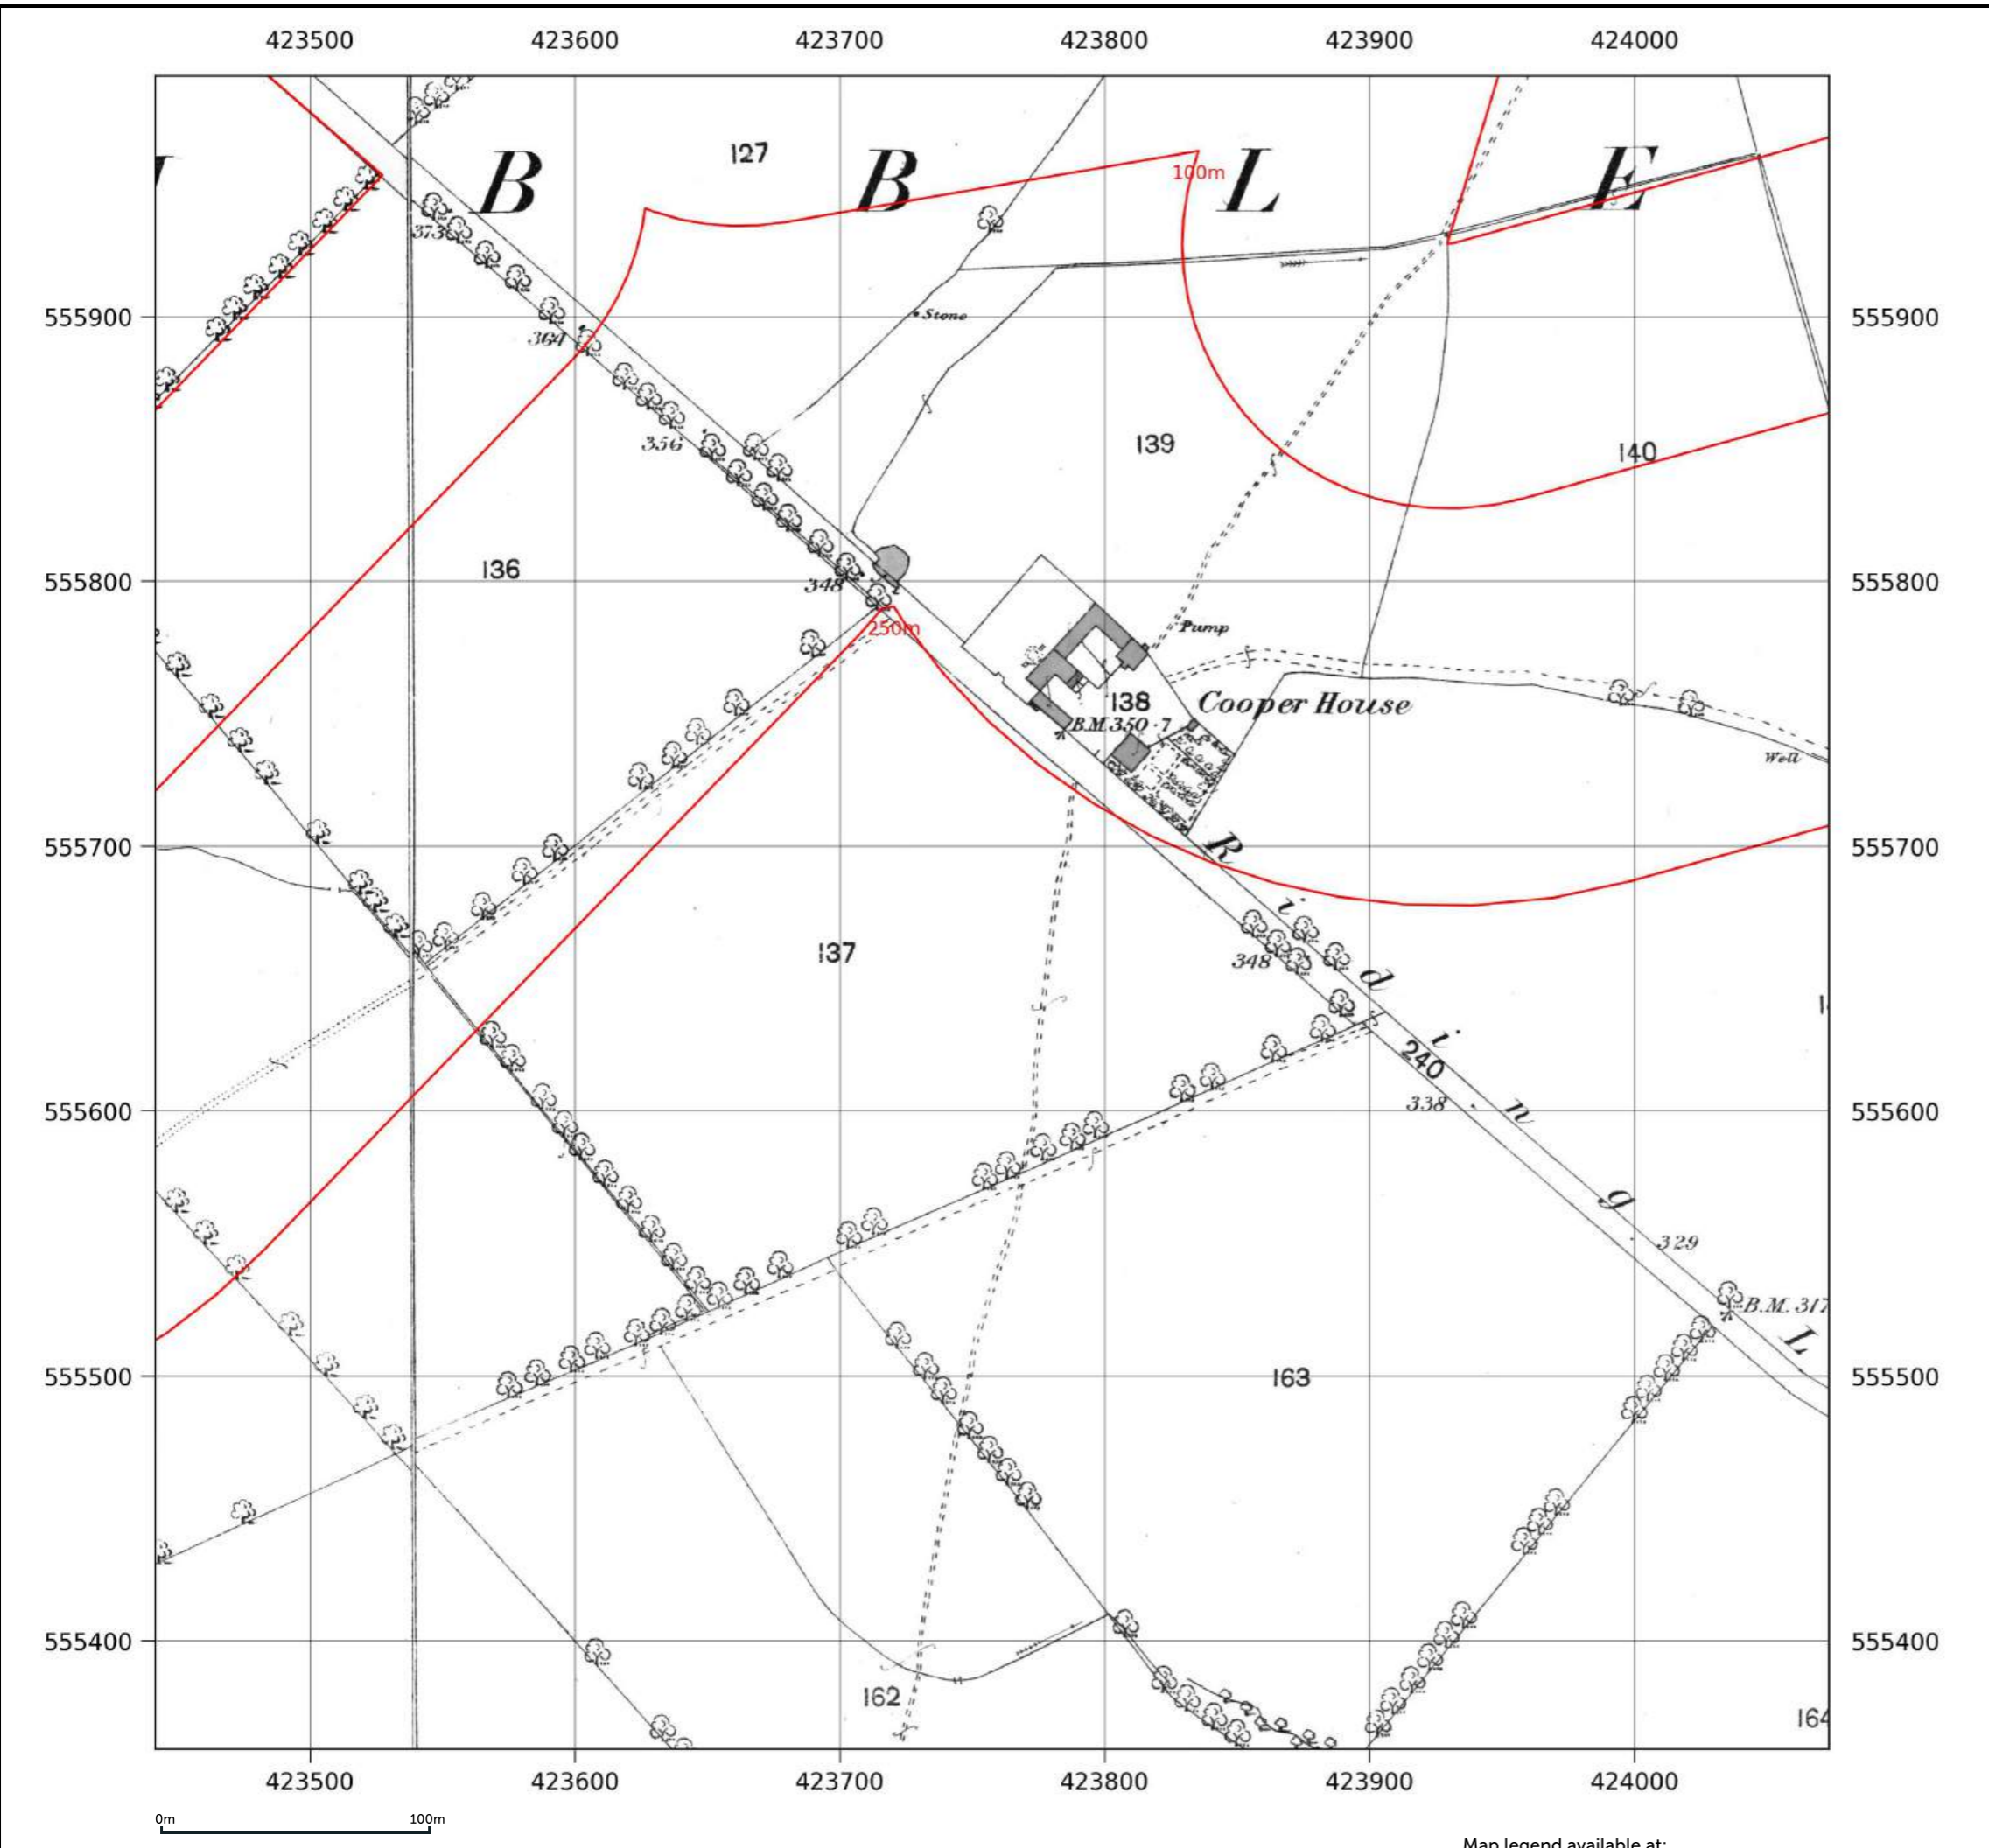

Site details: Coltsdene, Kibblesworth, Gateshead
Client ref: PO14046 : Groundsure Report 244990
Report ref: GS-GSA-RLE-EWD-SPL
Grid ref: 423687.94, 556385.5
Production date: 18 March 2026

Map name: County Series
Map date: 1857
Scale: 1:2,500
Printed at: 1:2,500

Date: 1857	Date: 1857
Surveyed: 1857	Surveyed: 1857
Revised: 1857	Revised: 1857

2_2	3_2	4_2
2_1	3_1	4_1

Contact us with any questions at:
info@groundsure.com
01273 257 755

Map legend available at:
knowledge.groundsure.com/hubfs/groundsure_legend.pdf