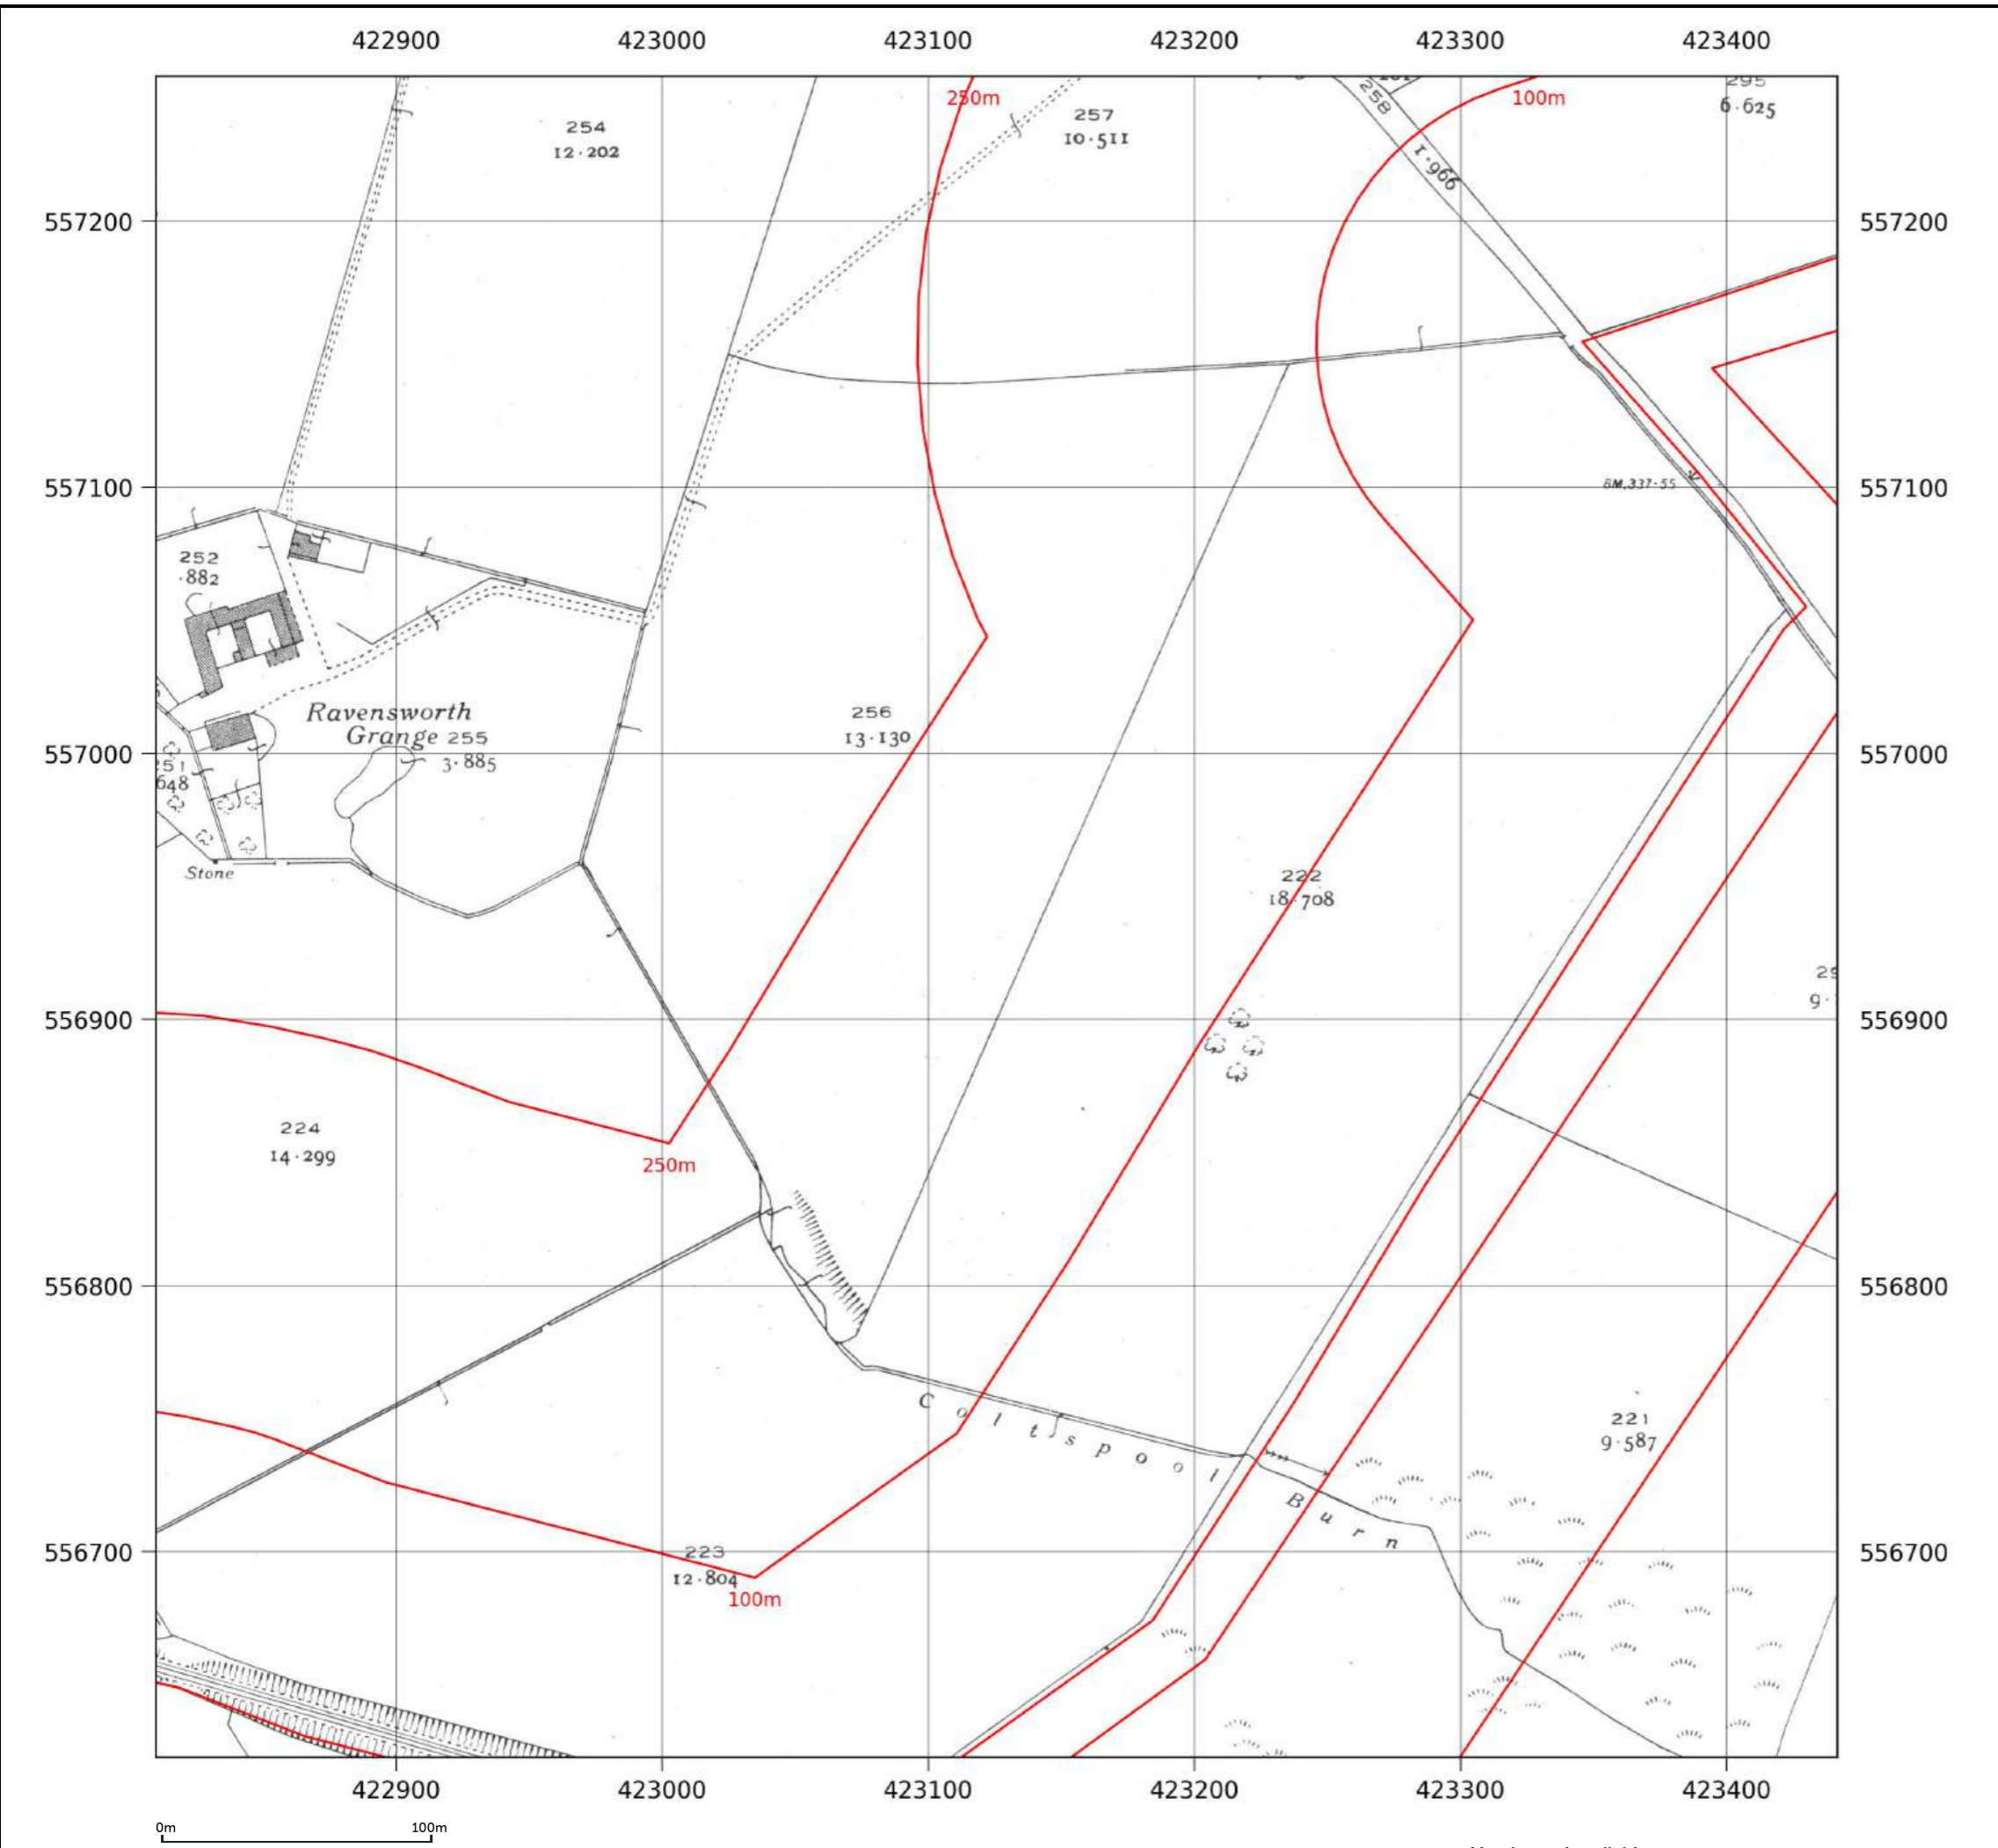

Contact us with any questions at:
info@groundsure.com
01273 257 755