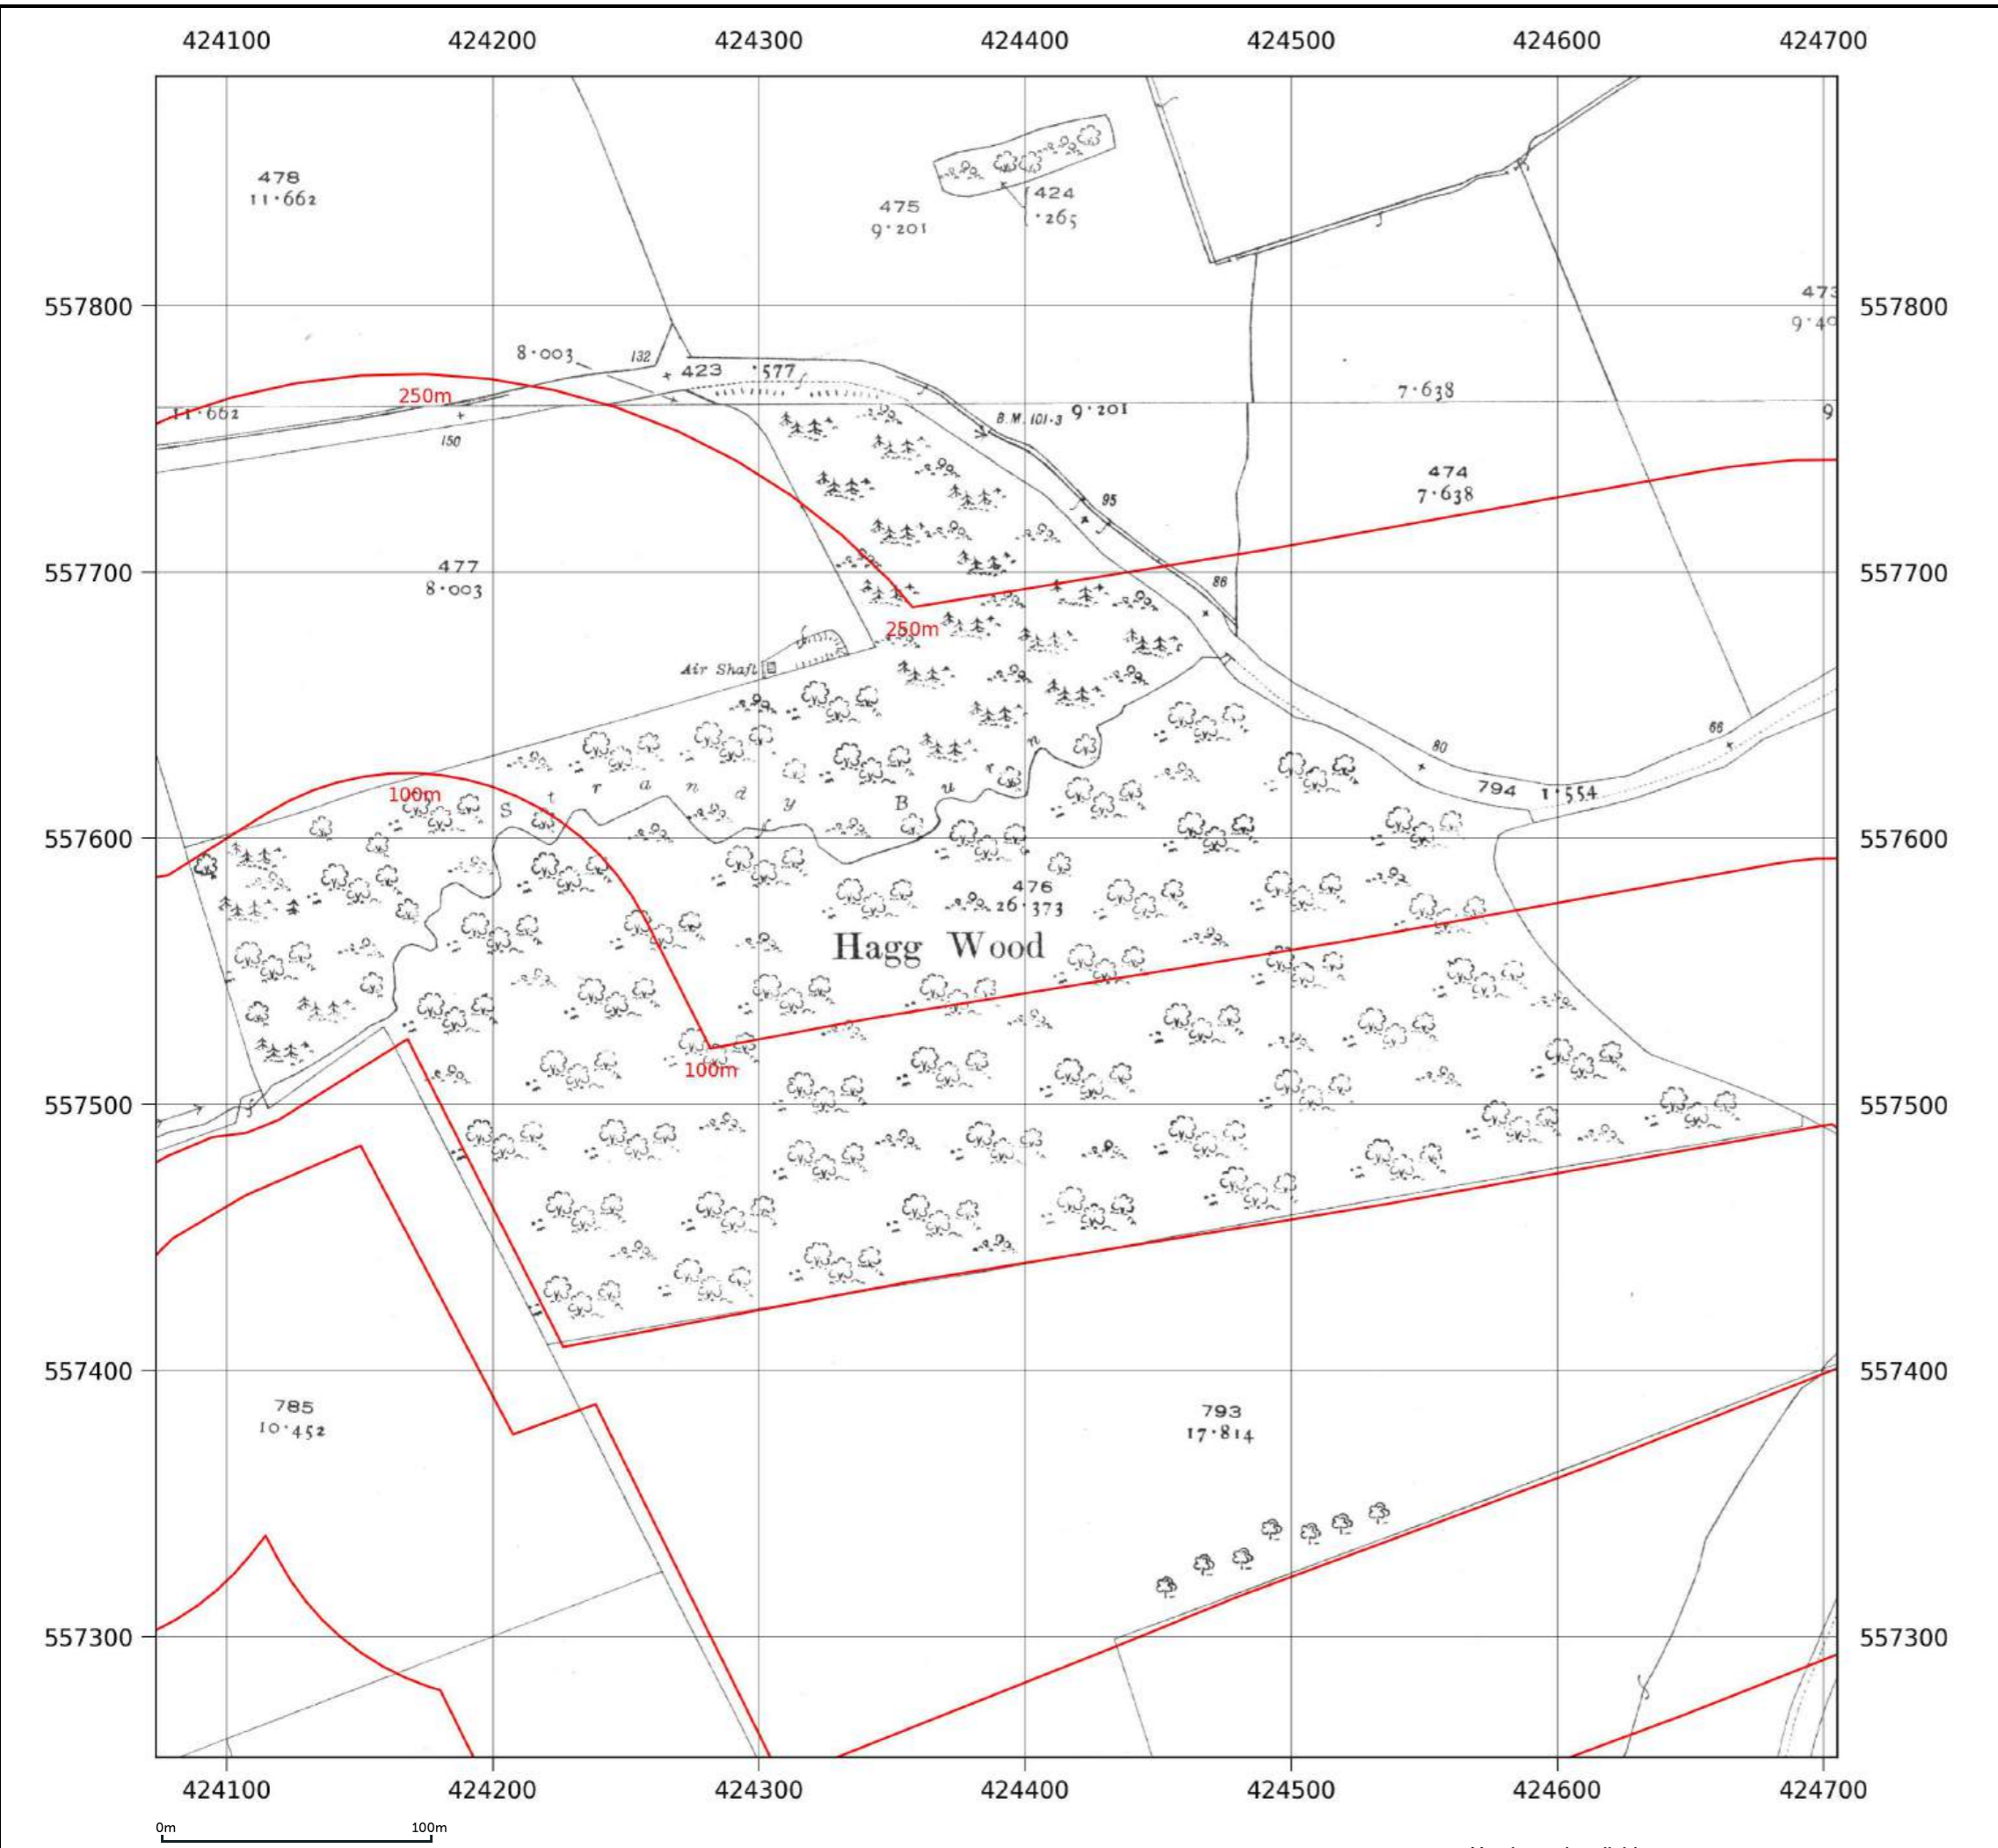

Map legend available at:
knowledge.groundsure.com/hubfs/groundsure_legend.pdf