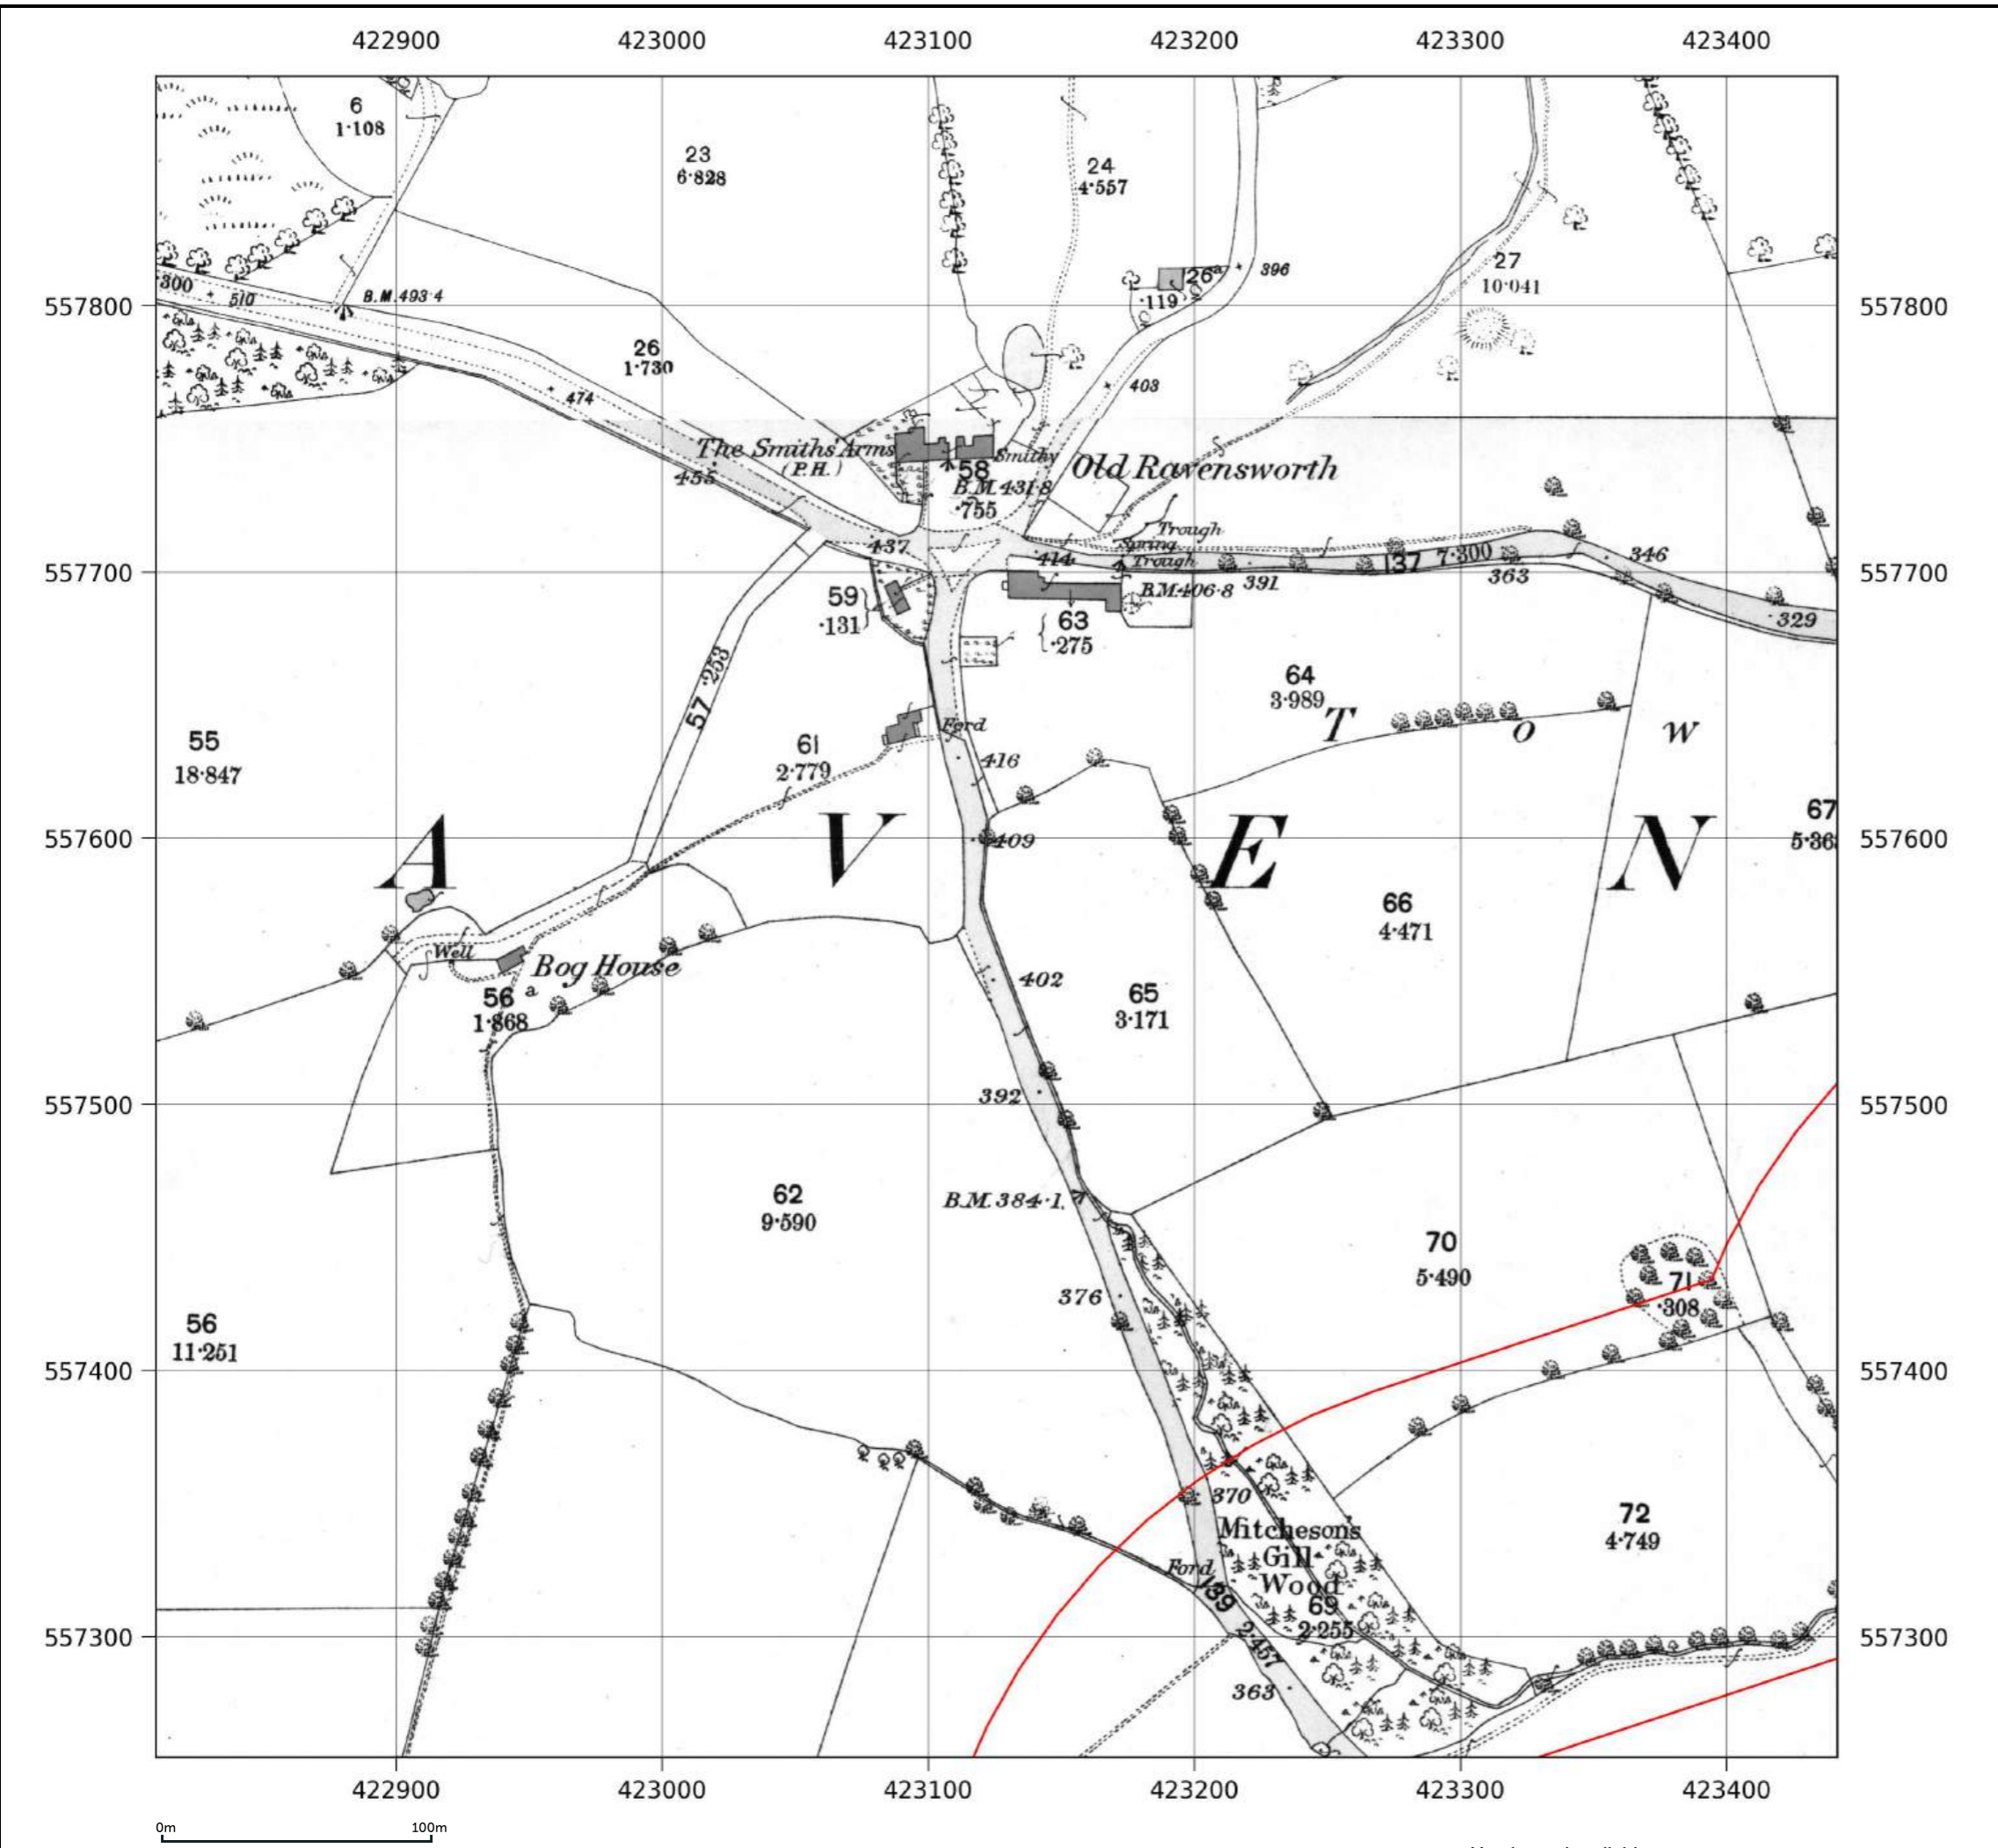

Map legend available at:
knowledge.groundsure.com/hubfs/groundsure_legend.pdf