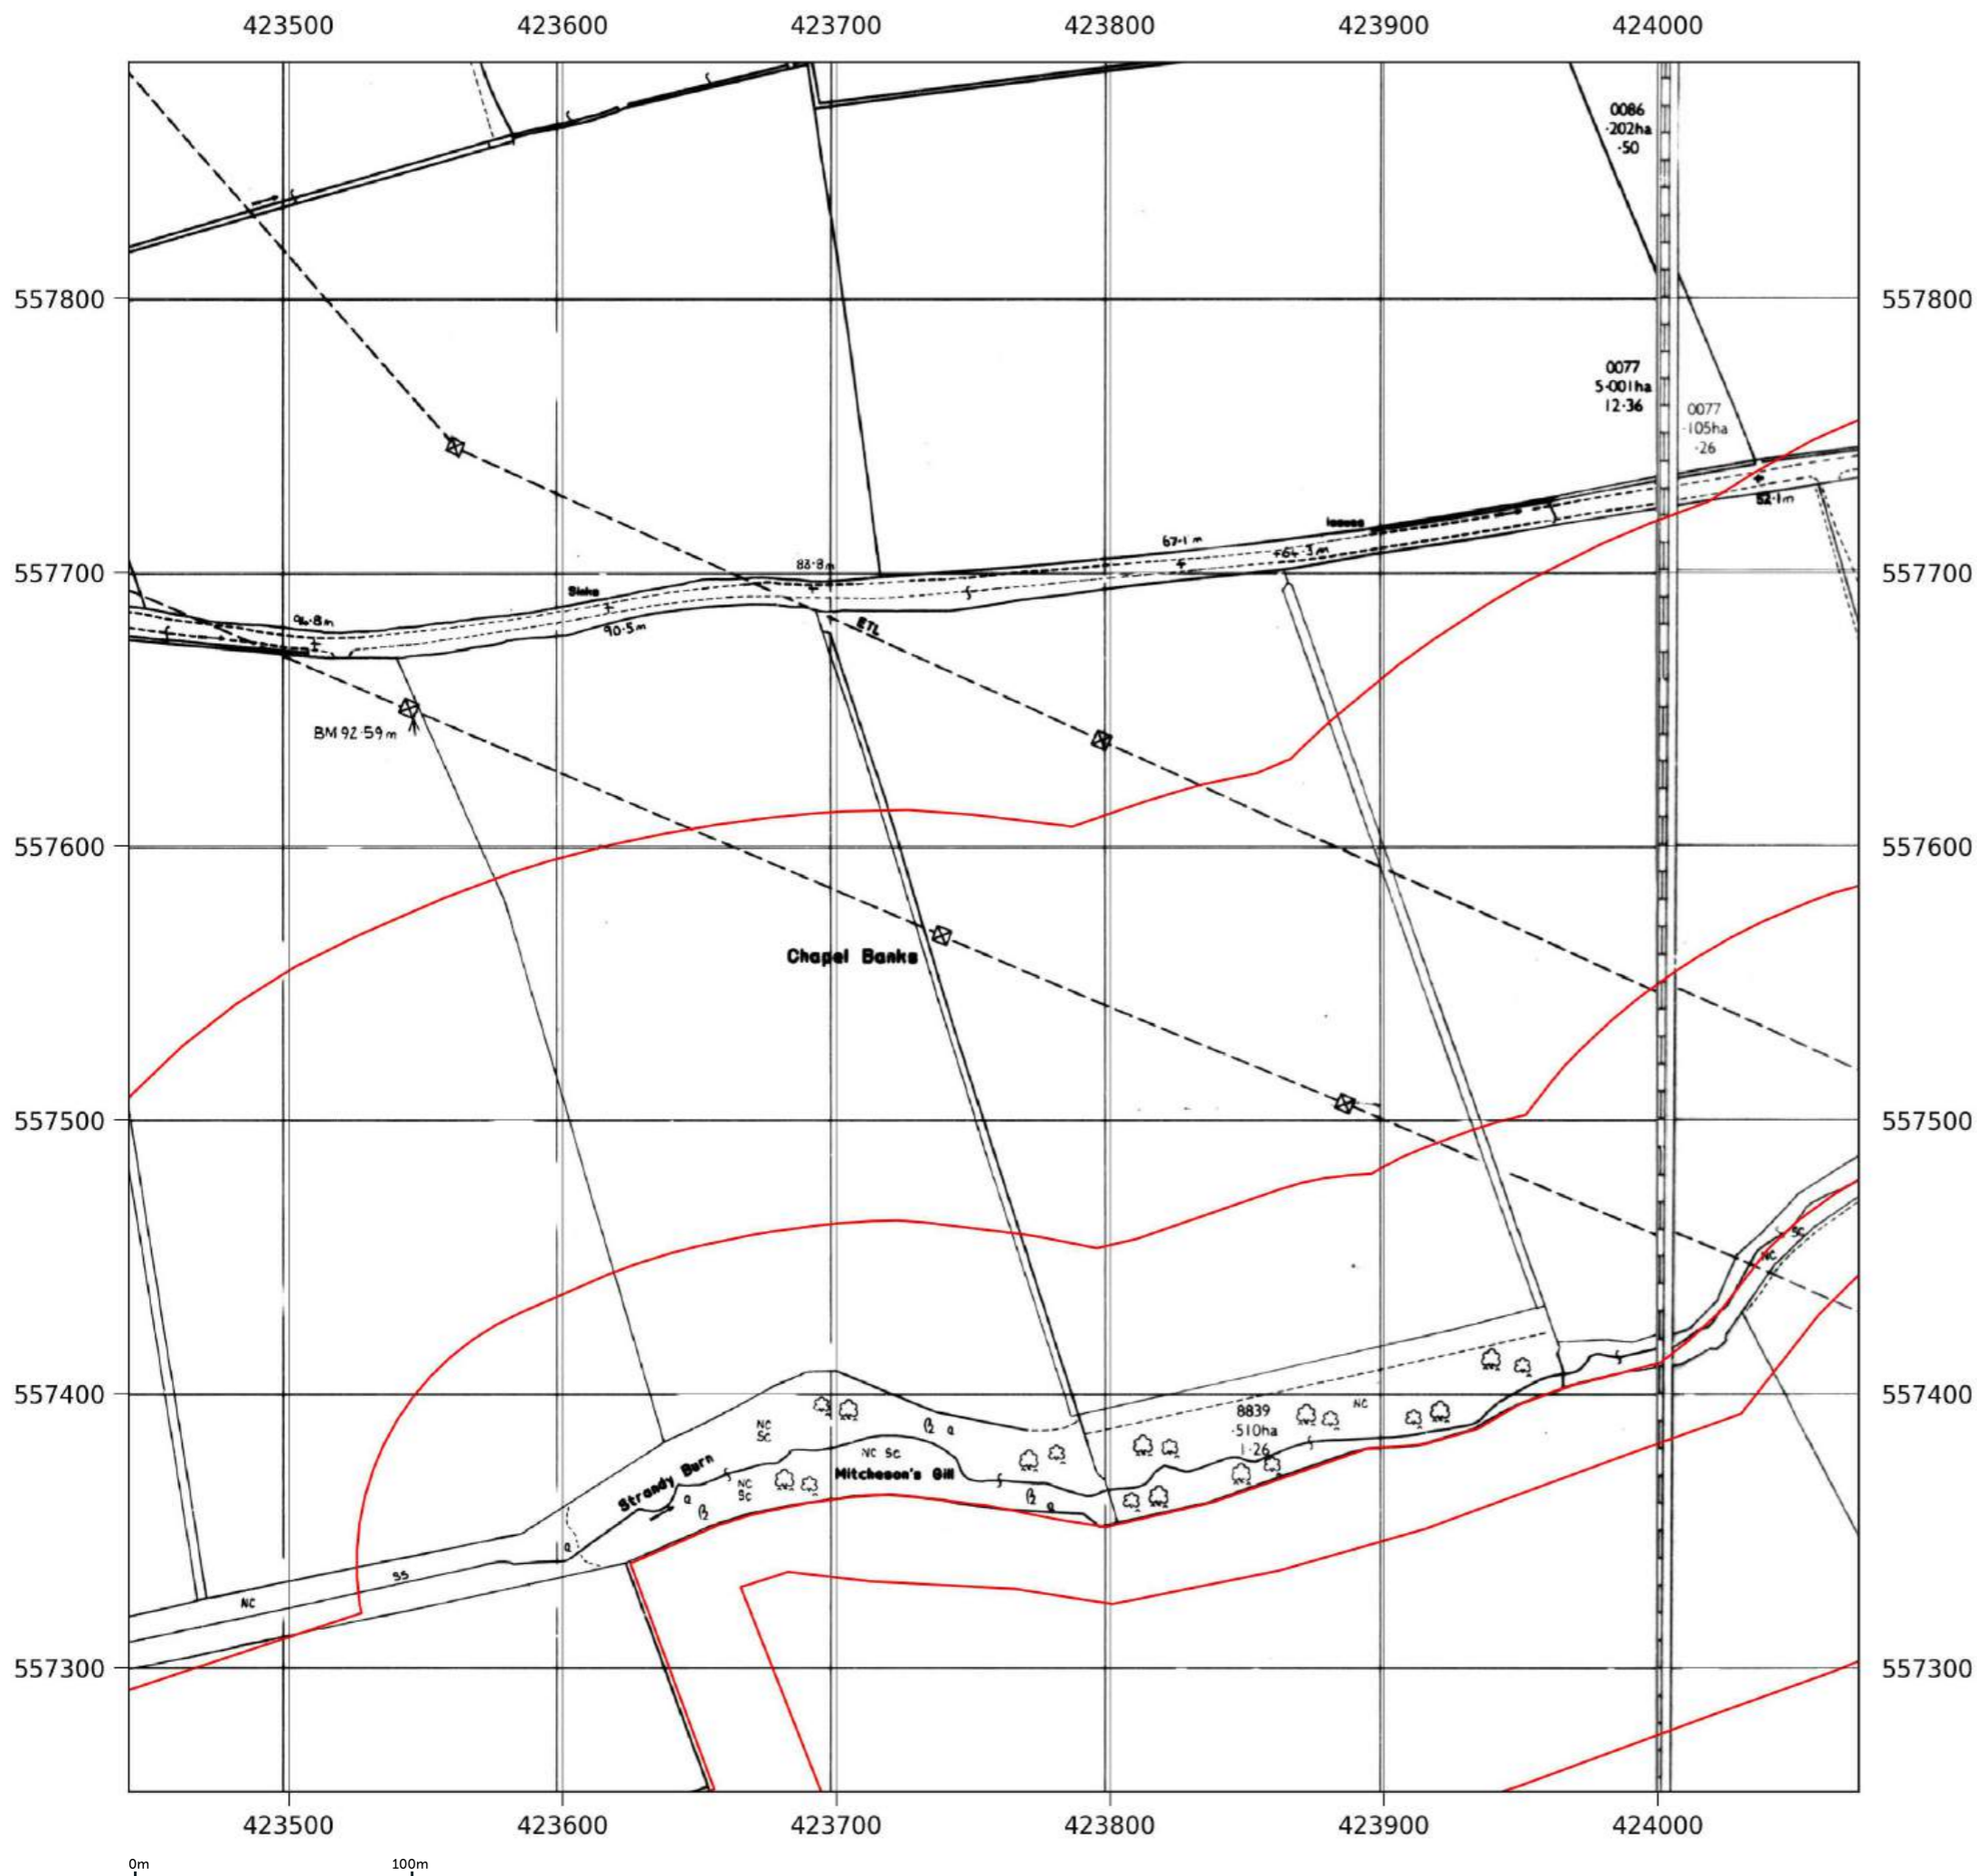

Map legend available at:
knowledge.groundsure.com/hubfs/groundsure_legend.pdf