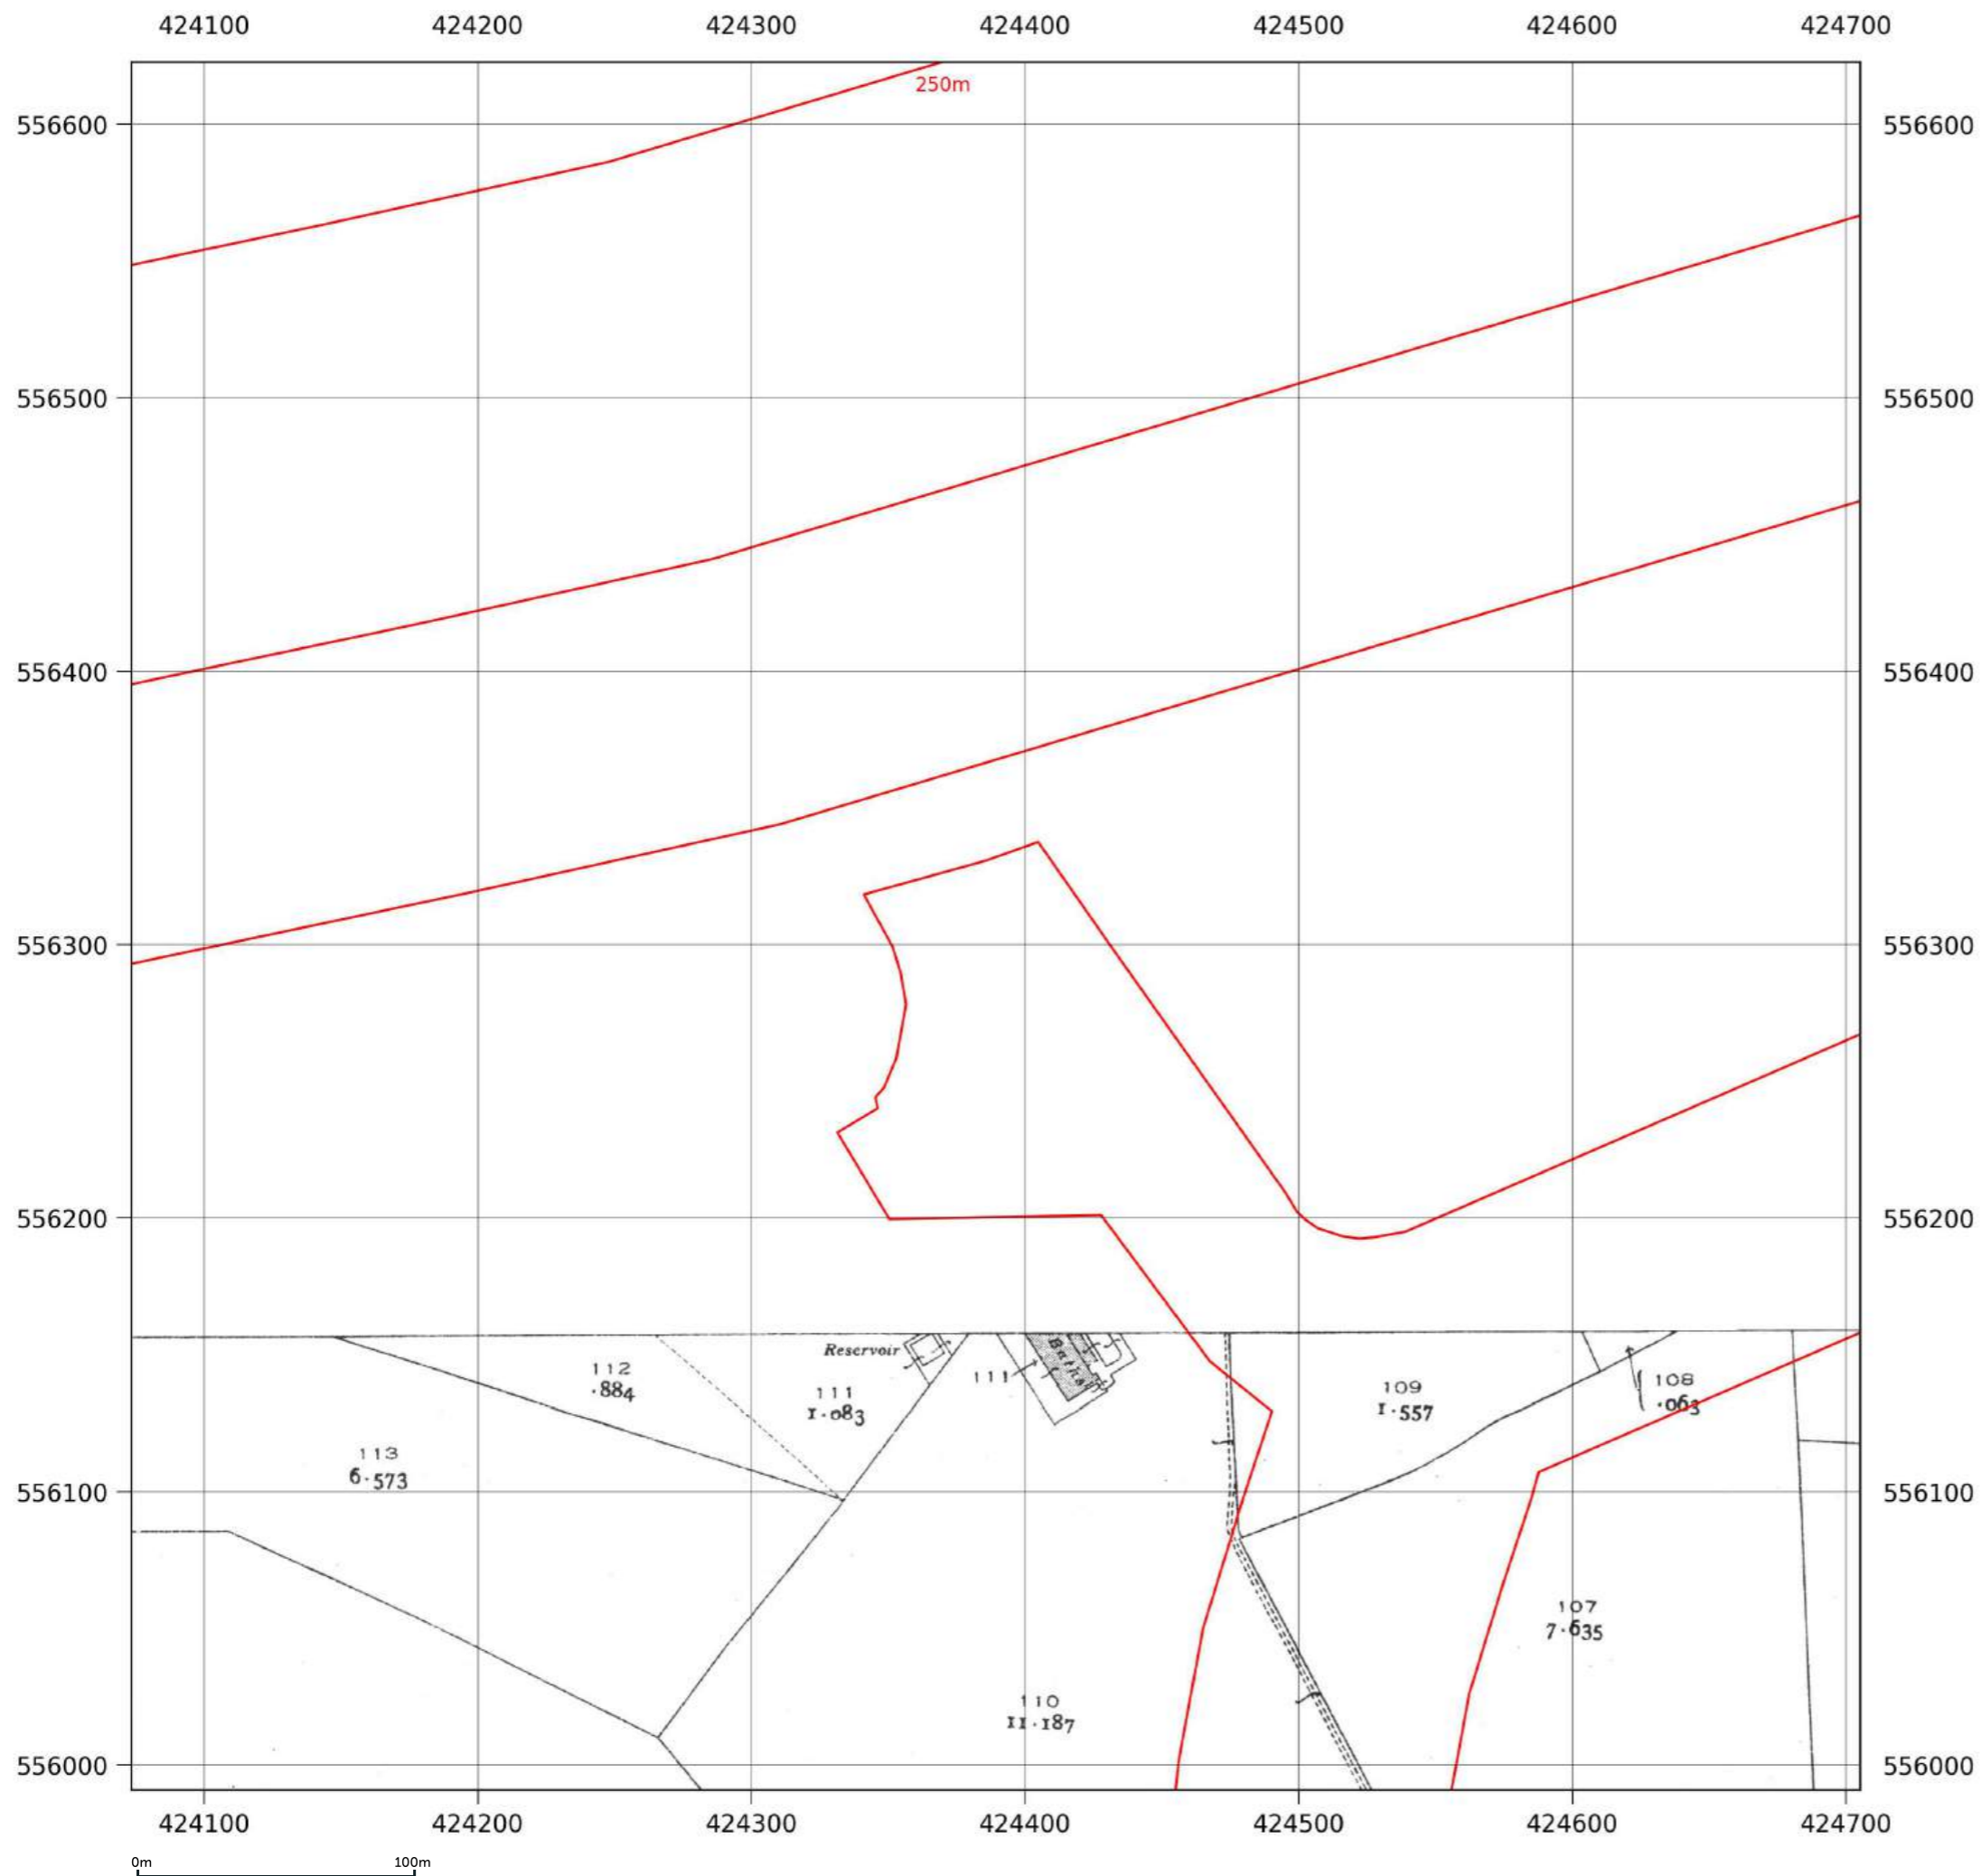

Map legend available at:
knowledge.groundsure.com/hubfs/groundsure_legend.pdf