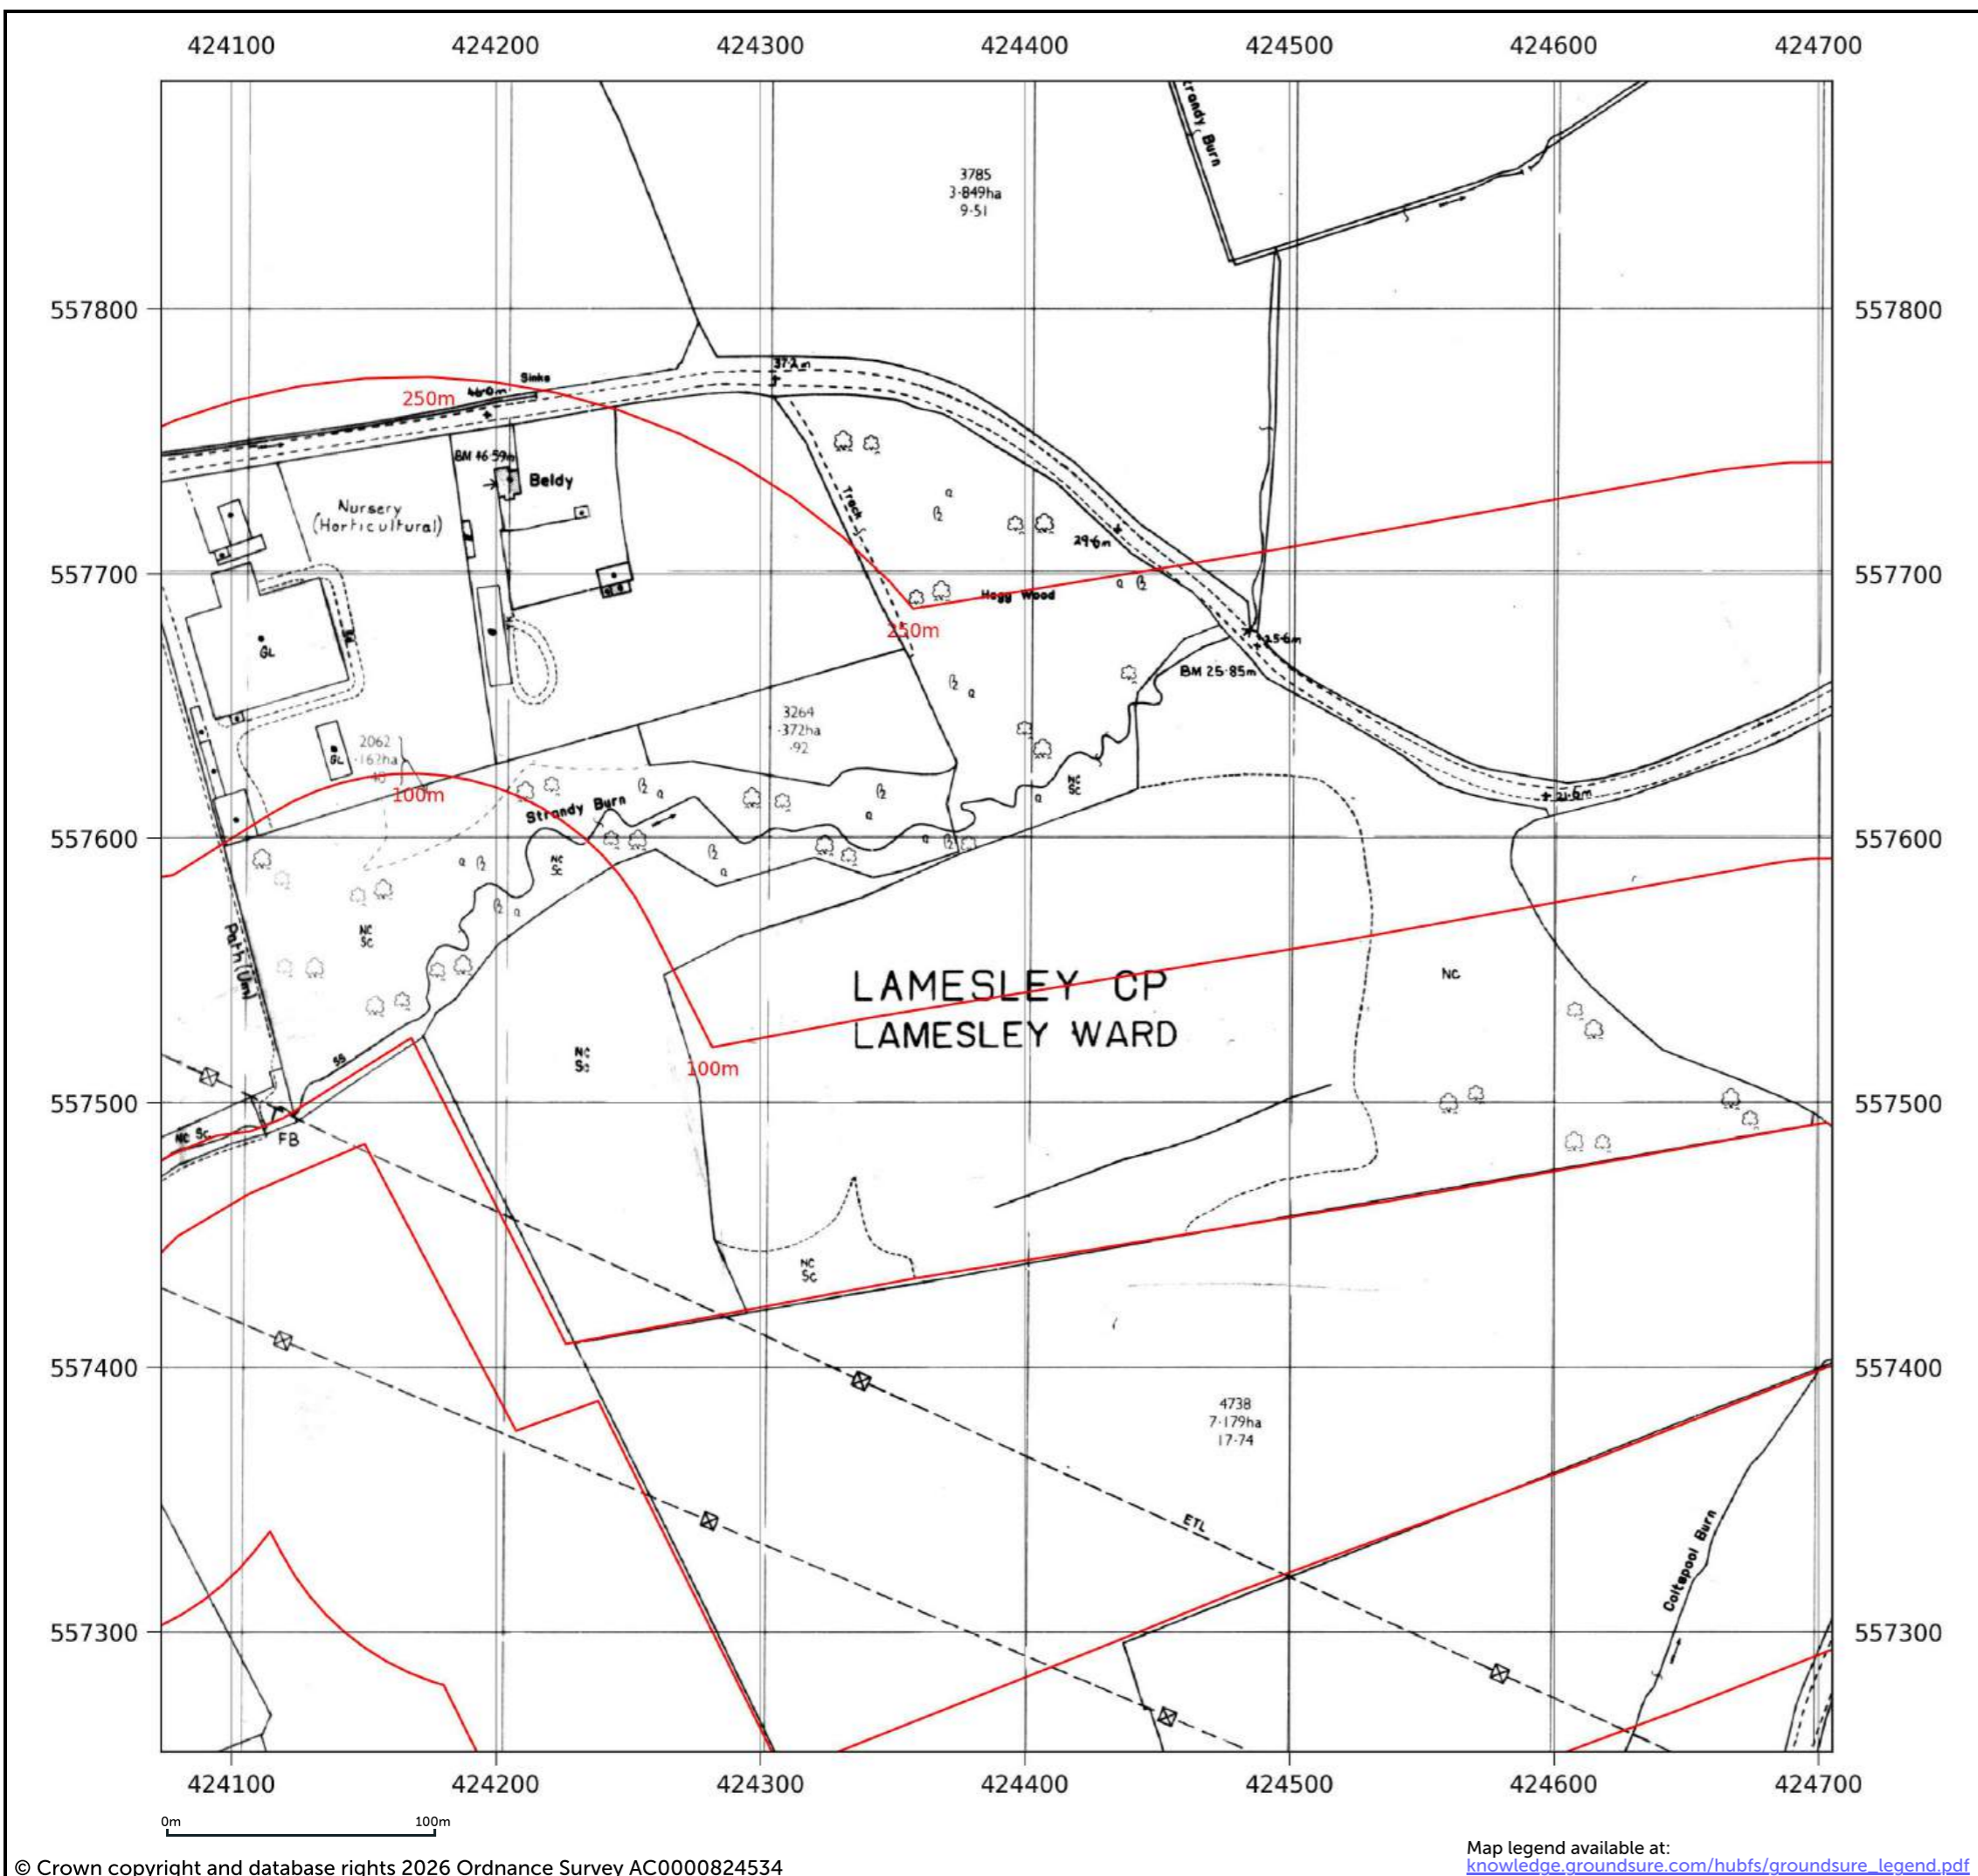

Map name: National Grid
Map date: 1989
Scale: 1:2,500
Printed at: 1:2,500

Date: 1989
 Surveyed: 1962
 Revised: 1989
 Copyright: 1989
 Levelled: 1962

Contact us with any questions at:
info@groundsure.com
 01273 257 755