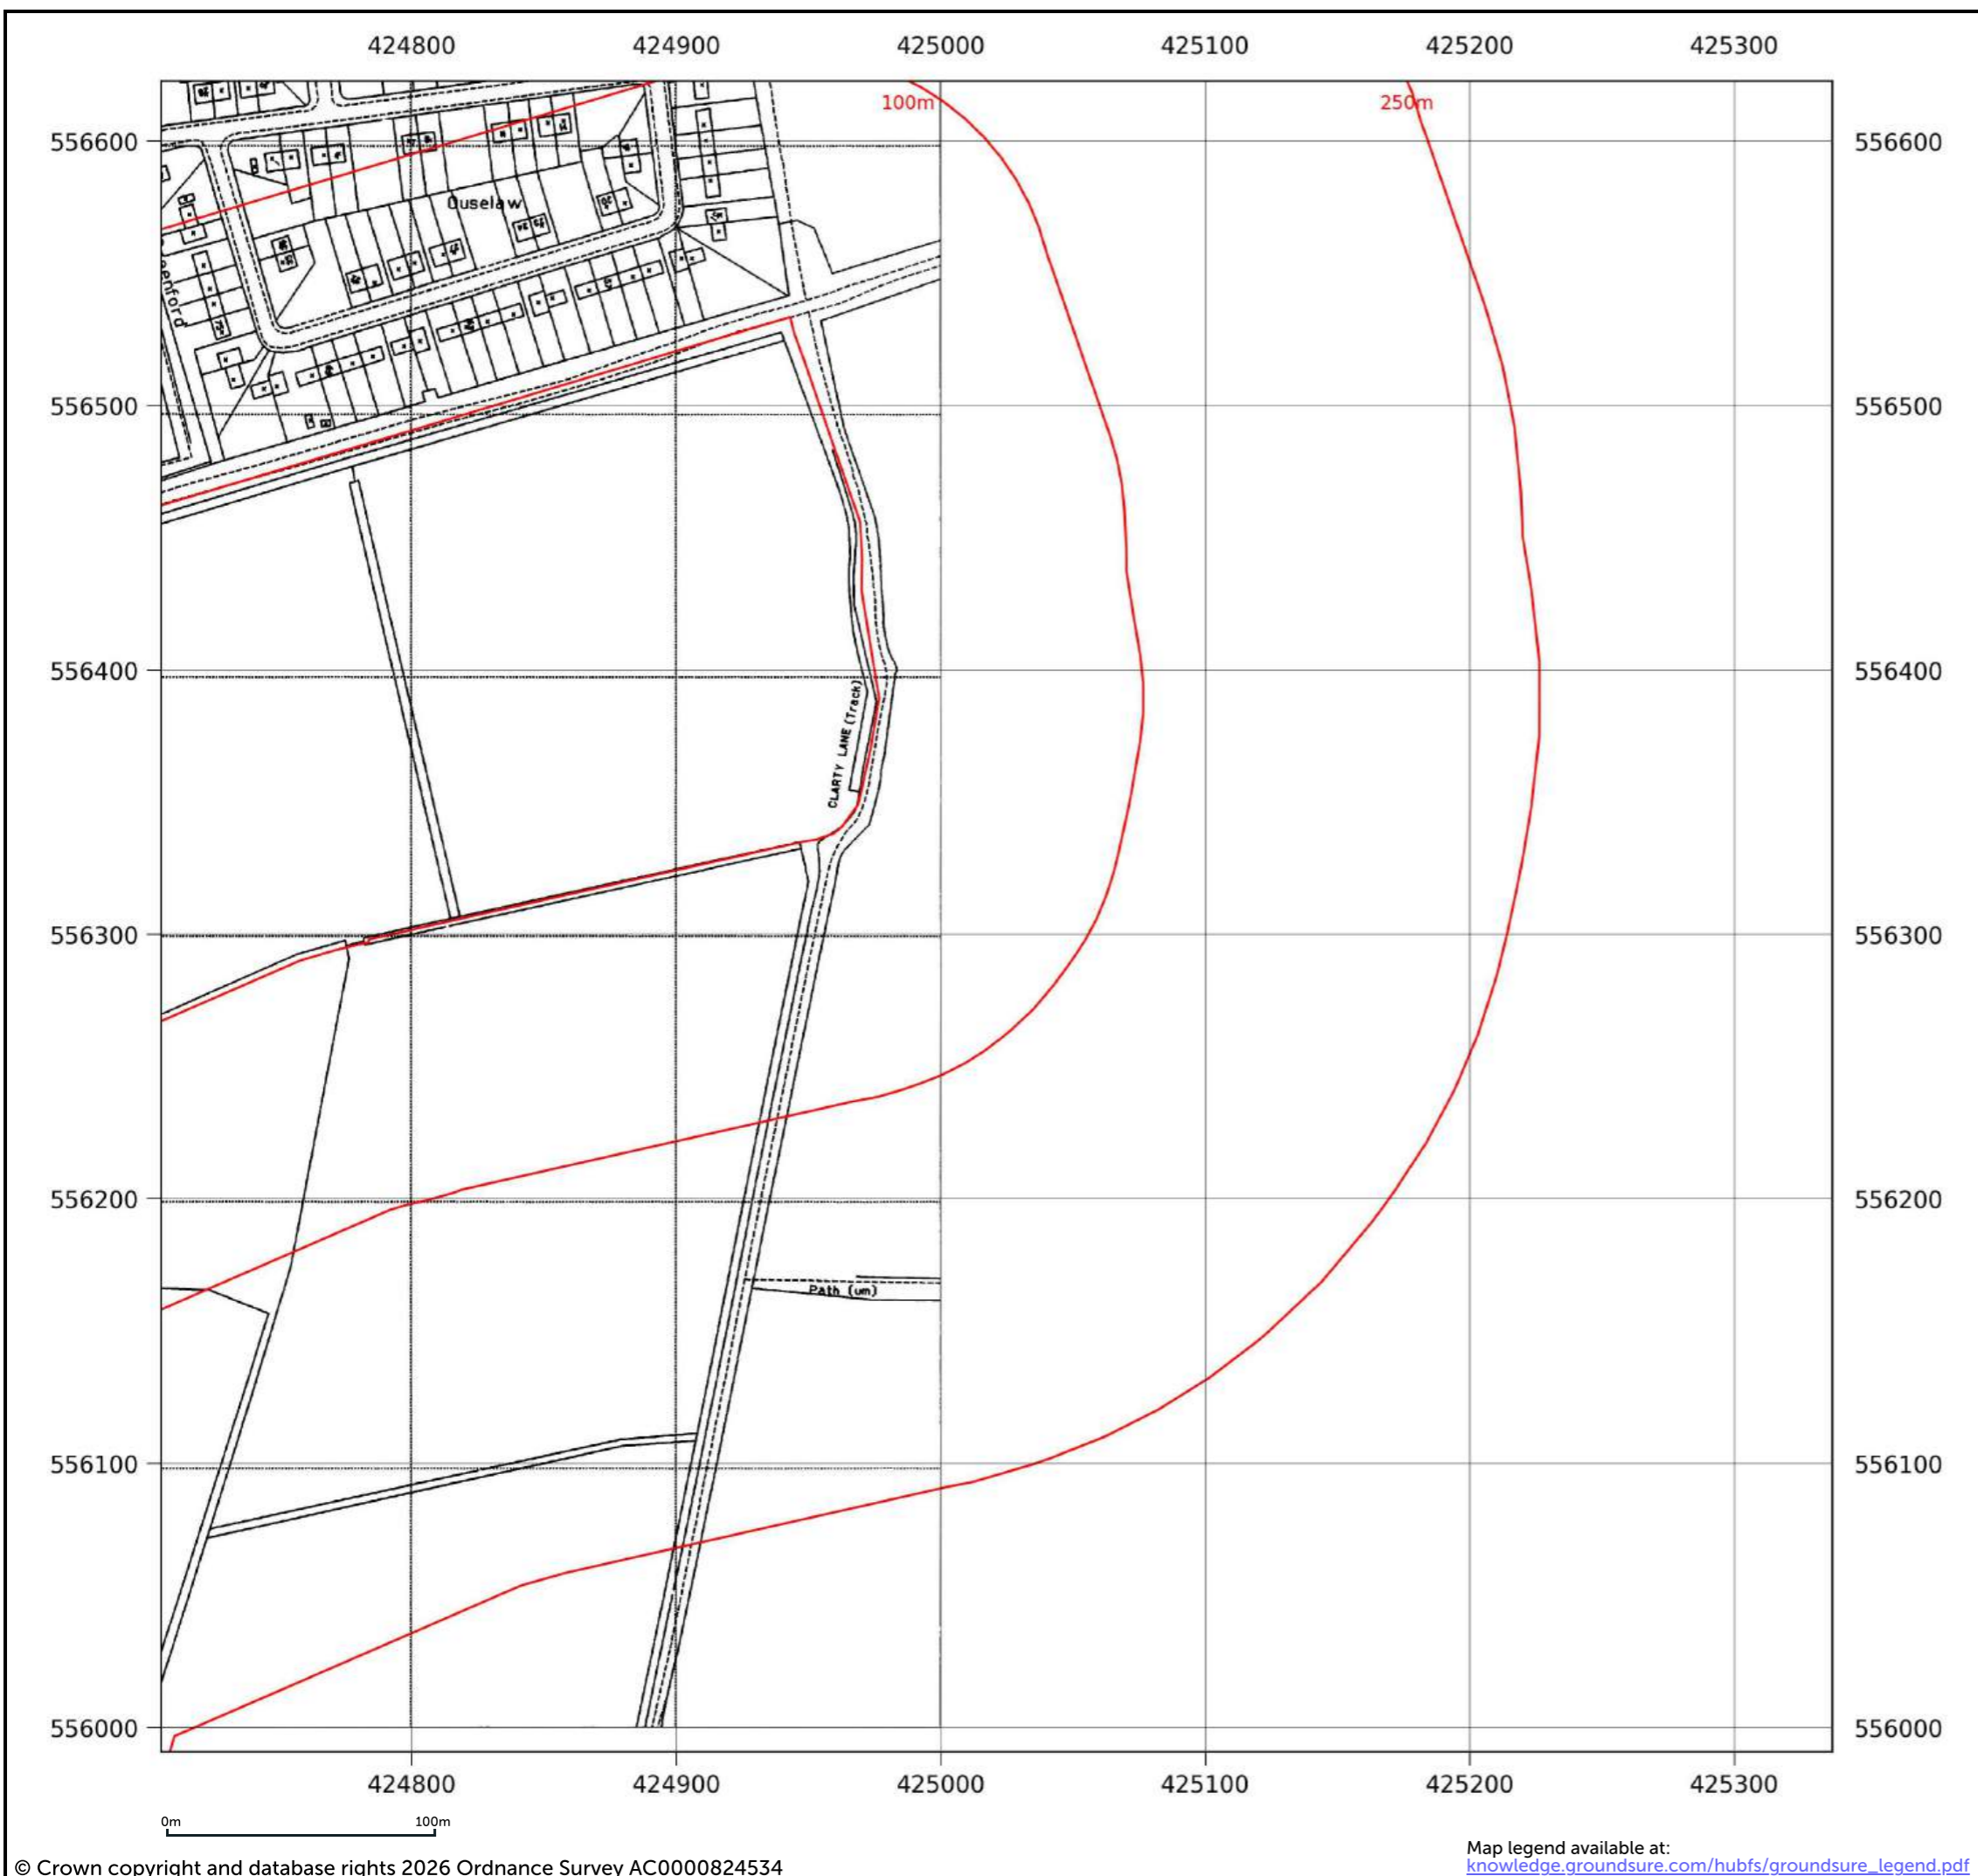

Map name: National Grid
Map date: 1994
Scale: 1:2,500
Printed at: 1:2,500

Date: 1994
Surveyed: 1994

Contact us with any questions at:
info@groundsure.com
 01273 257 755

Map legend available at:
knowledge.groundsure.com/hubfs/groundsure_legend.pdf