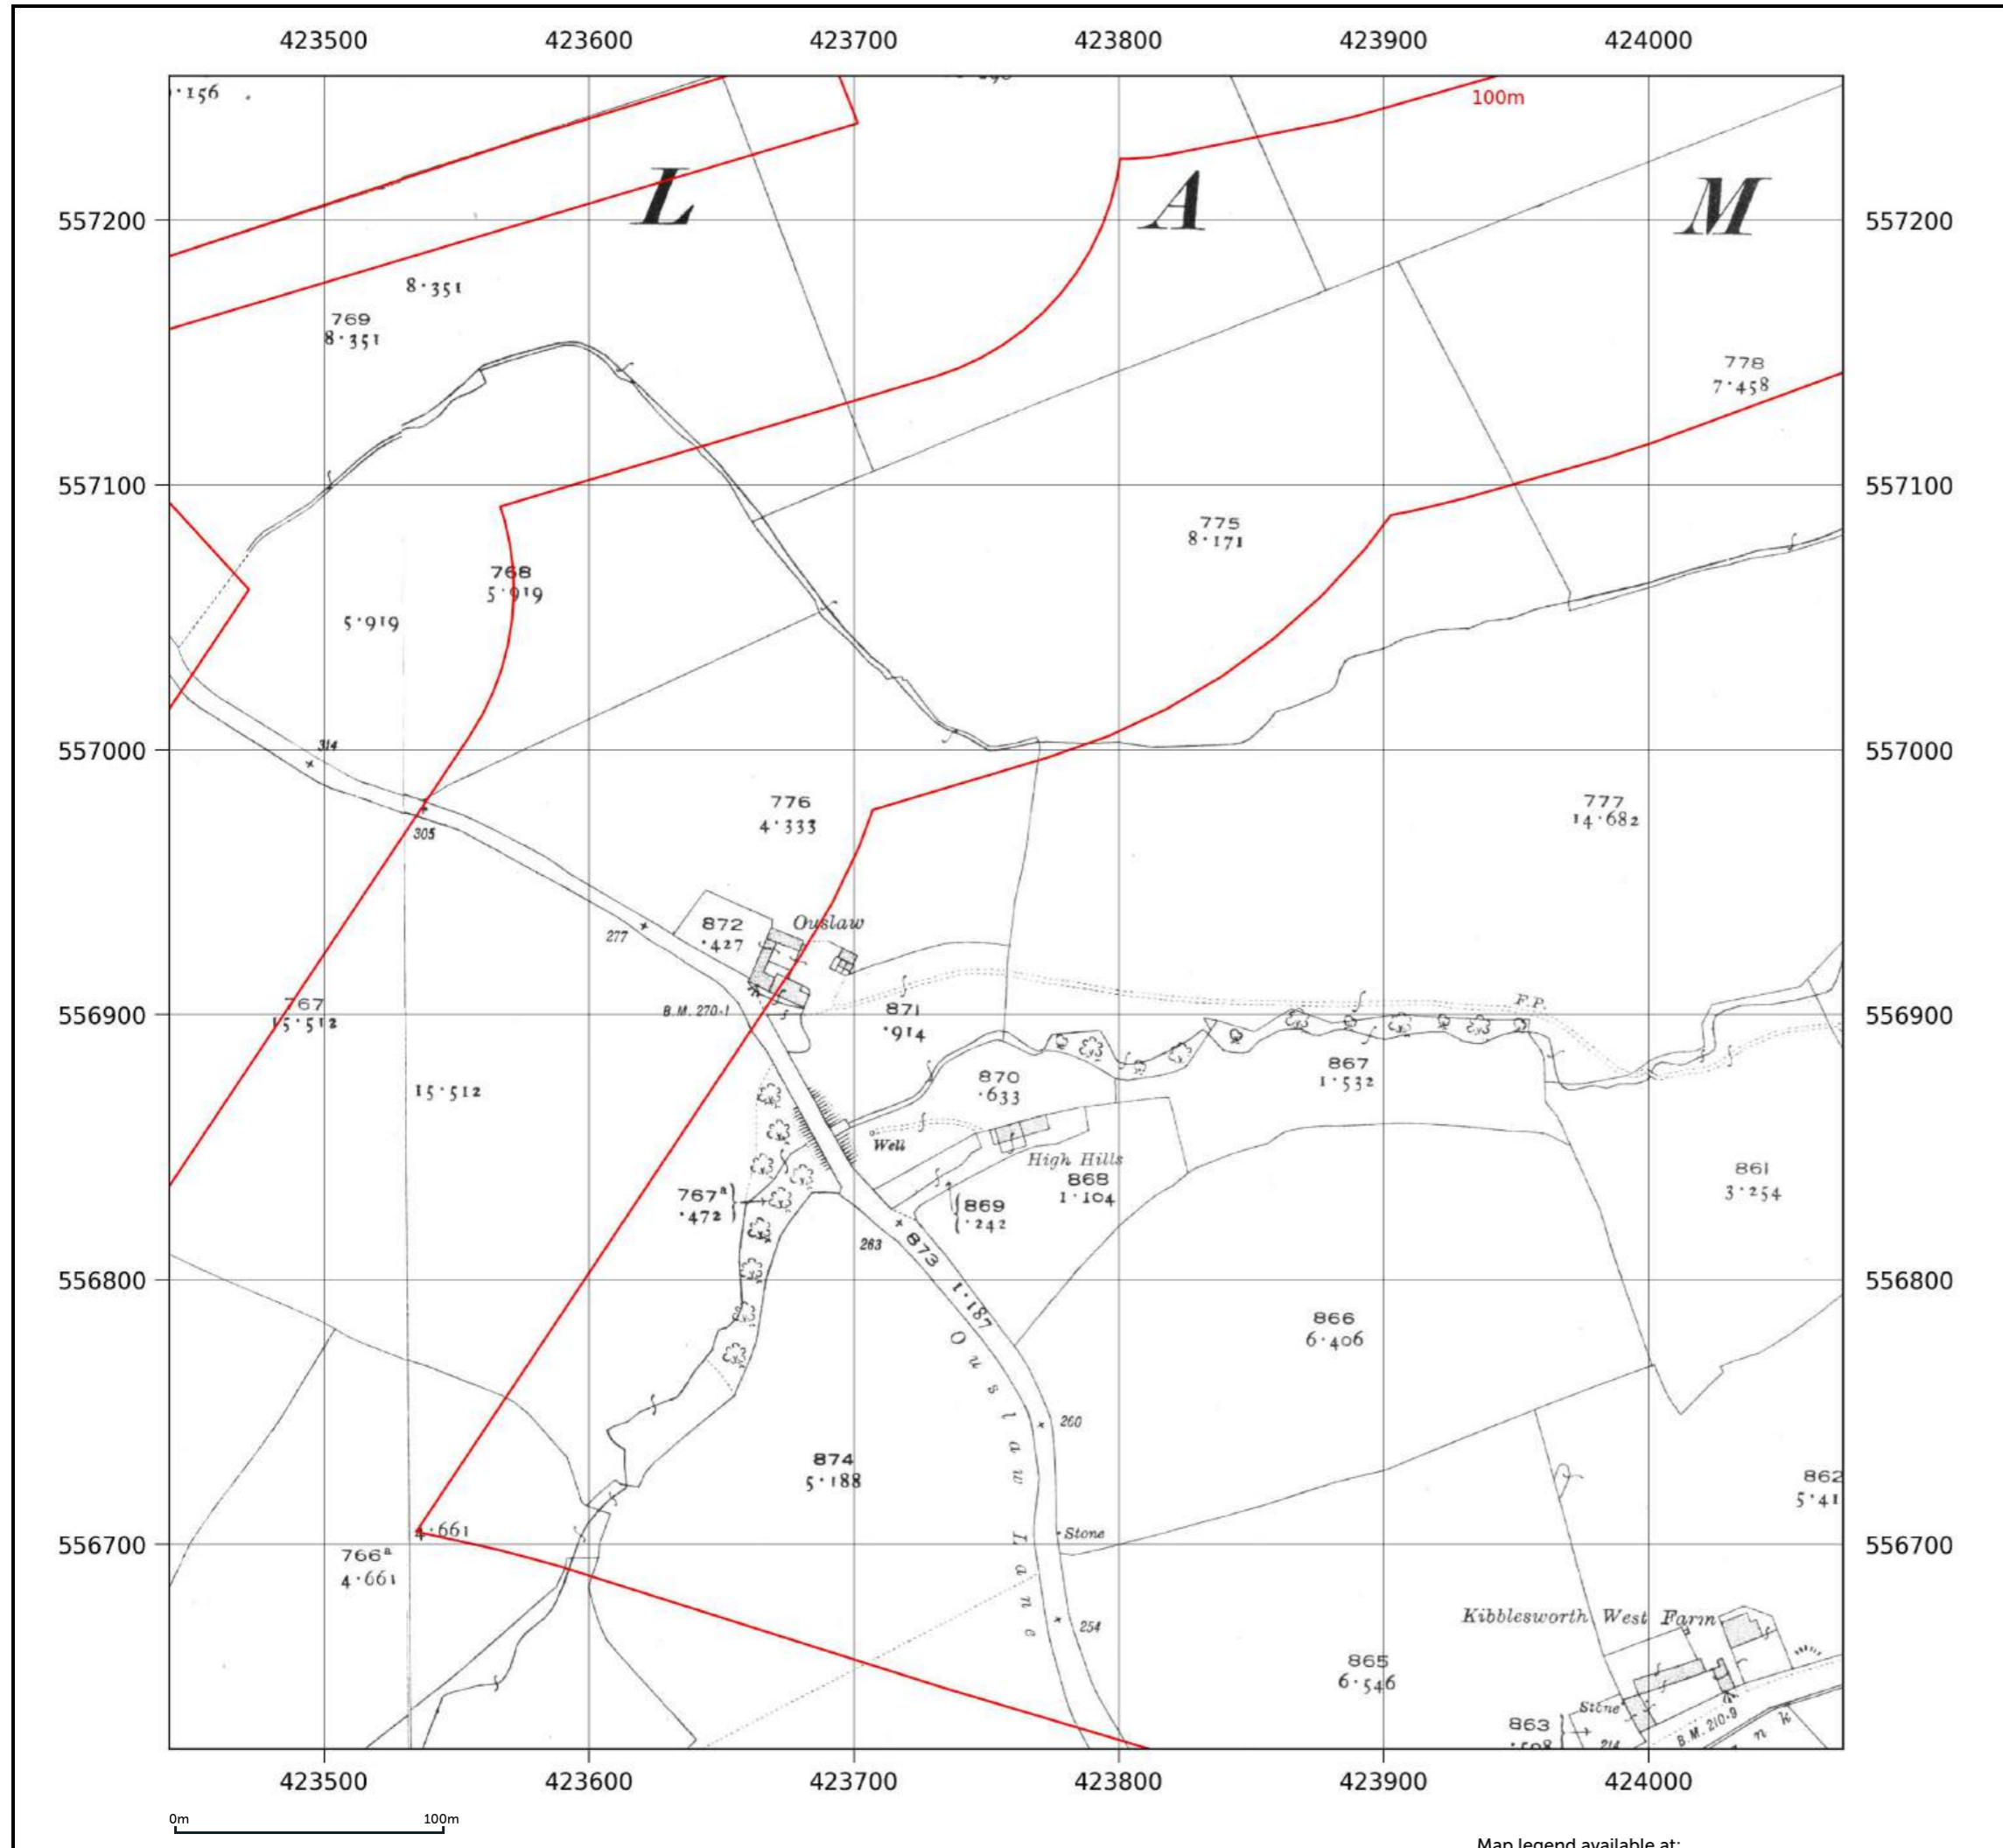

Contact us with any questions at:
info@groundsure.com
01273 257 755