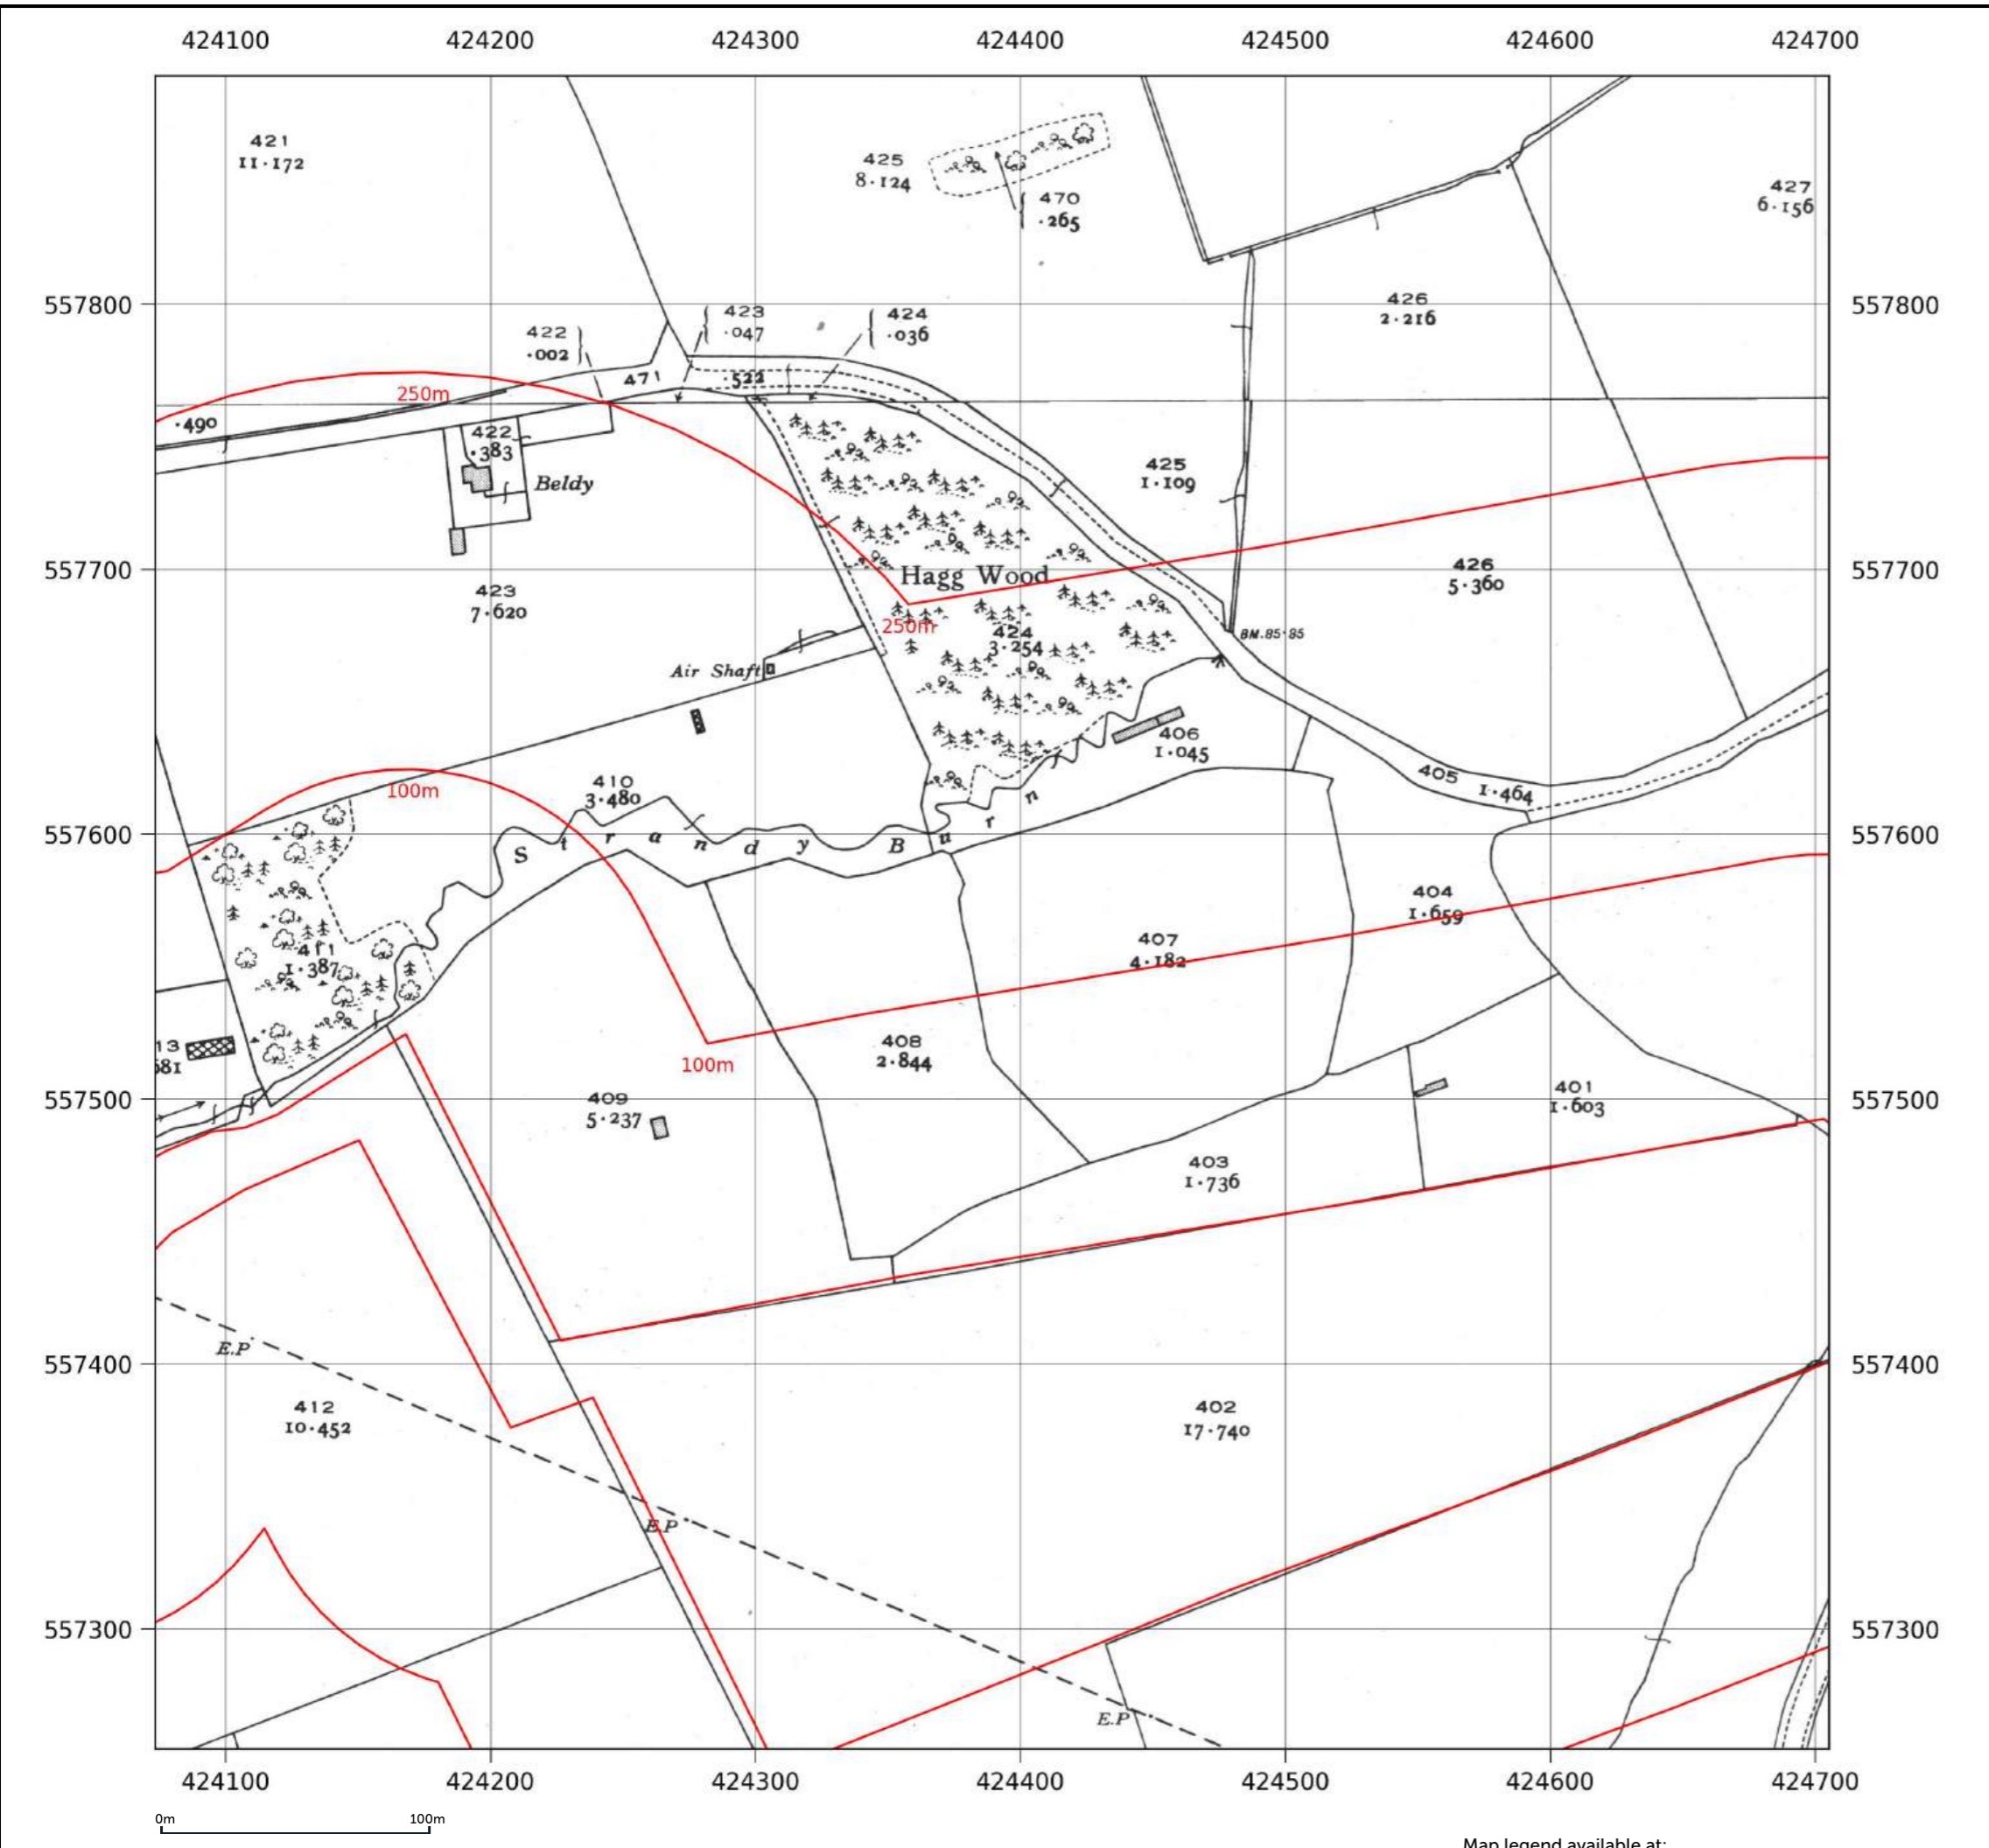

Site details:	Coltsdene, Kibblesworth, Gateshead
Client ref:	PO14046 : Groundsure Report 244990
Report ref:	GS-GSA-RLE-EWD-SPL
Grid ref:	423687.94, 556385.5
Production date:	18 March 2026

Map name:	County Series
Map date:	1939
Scale:	1:2,500
Printed at:	1:2,500

Date: 1939 Surveyed: 1939 Revised: 1939
Date: 1939 Surveyed: 1939 Revised: 1939

Contact us with any questions at:
info@groundsure.com
01273 257 755