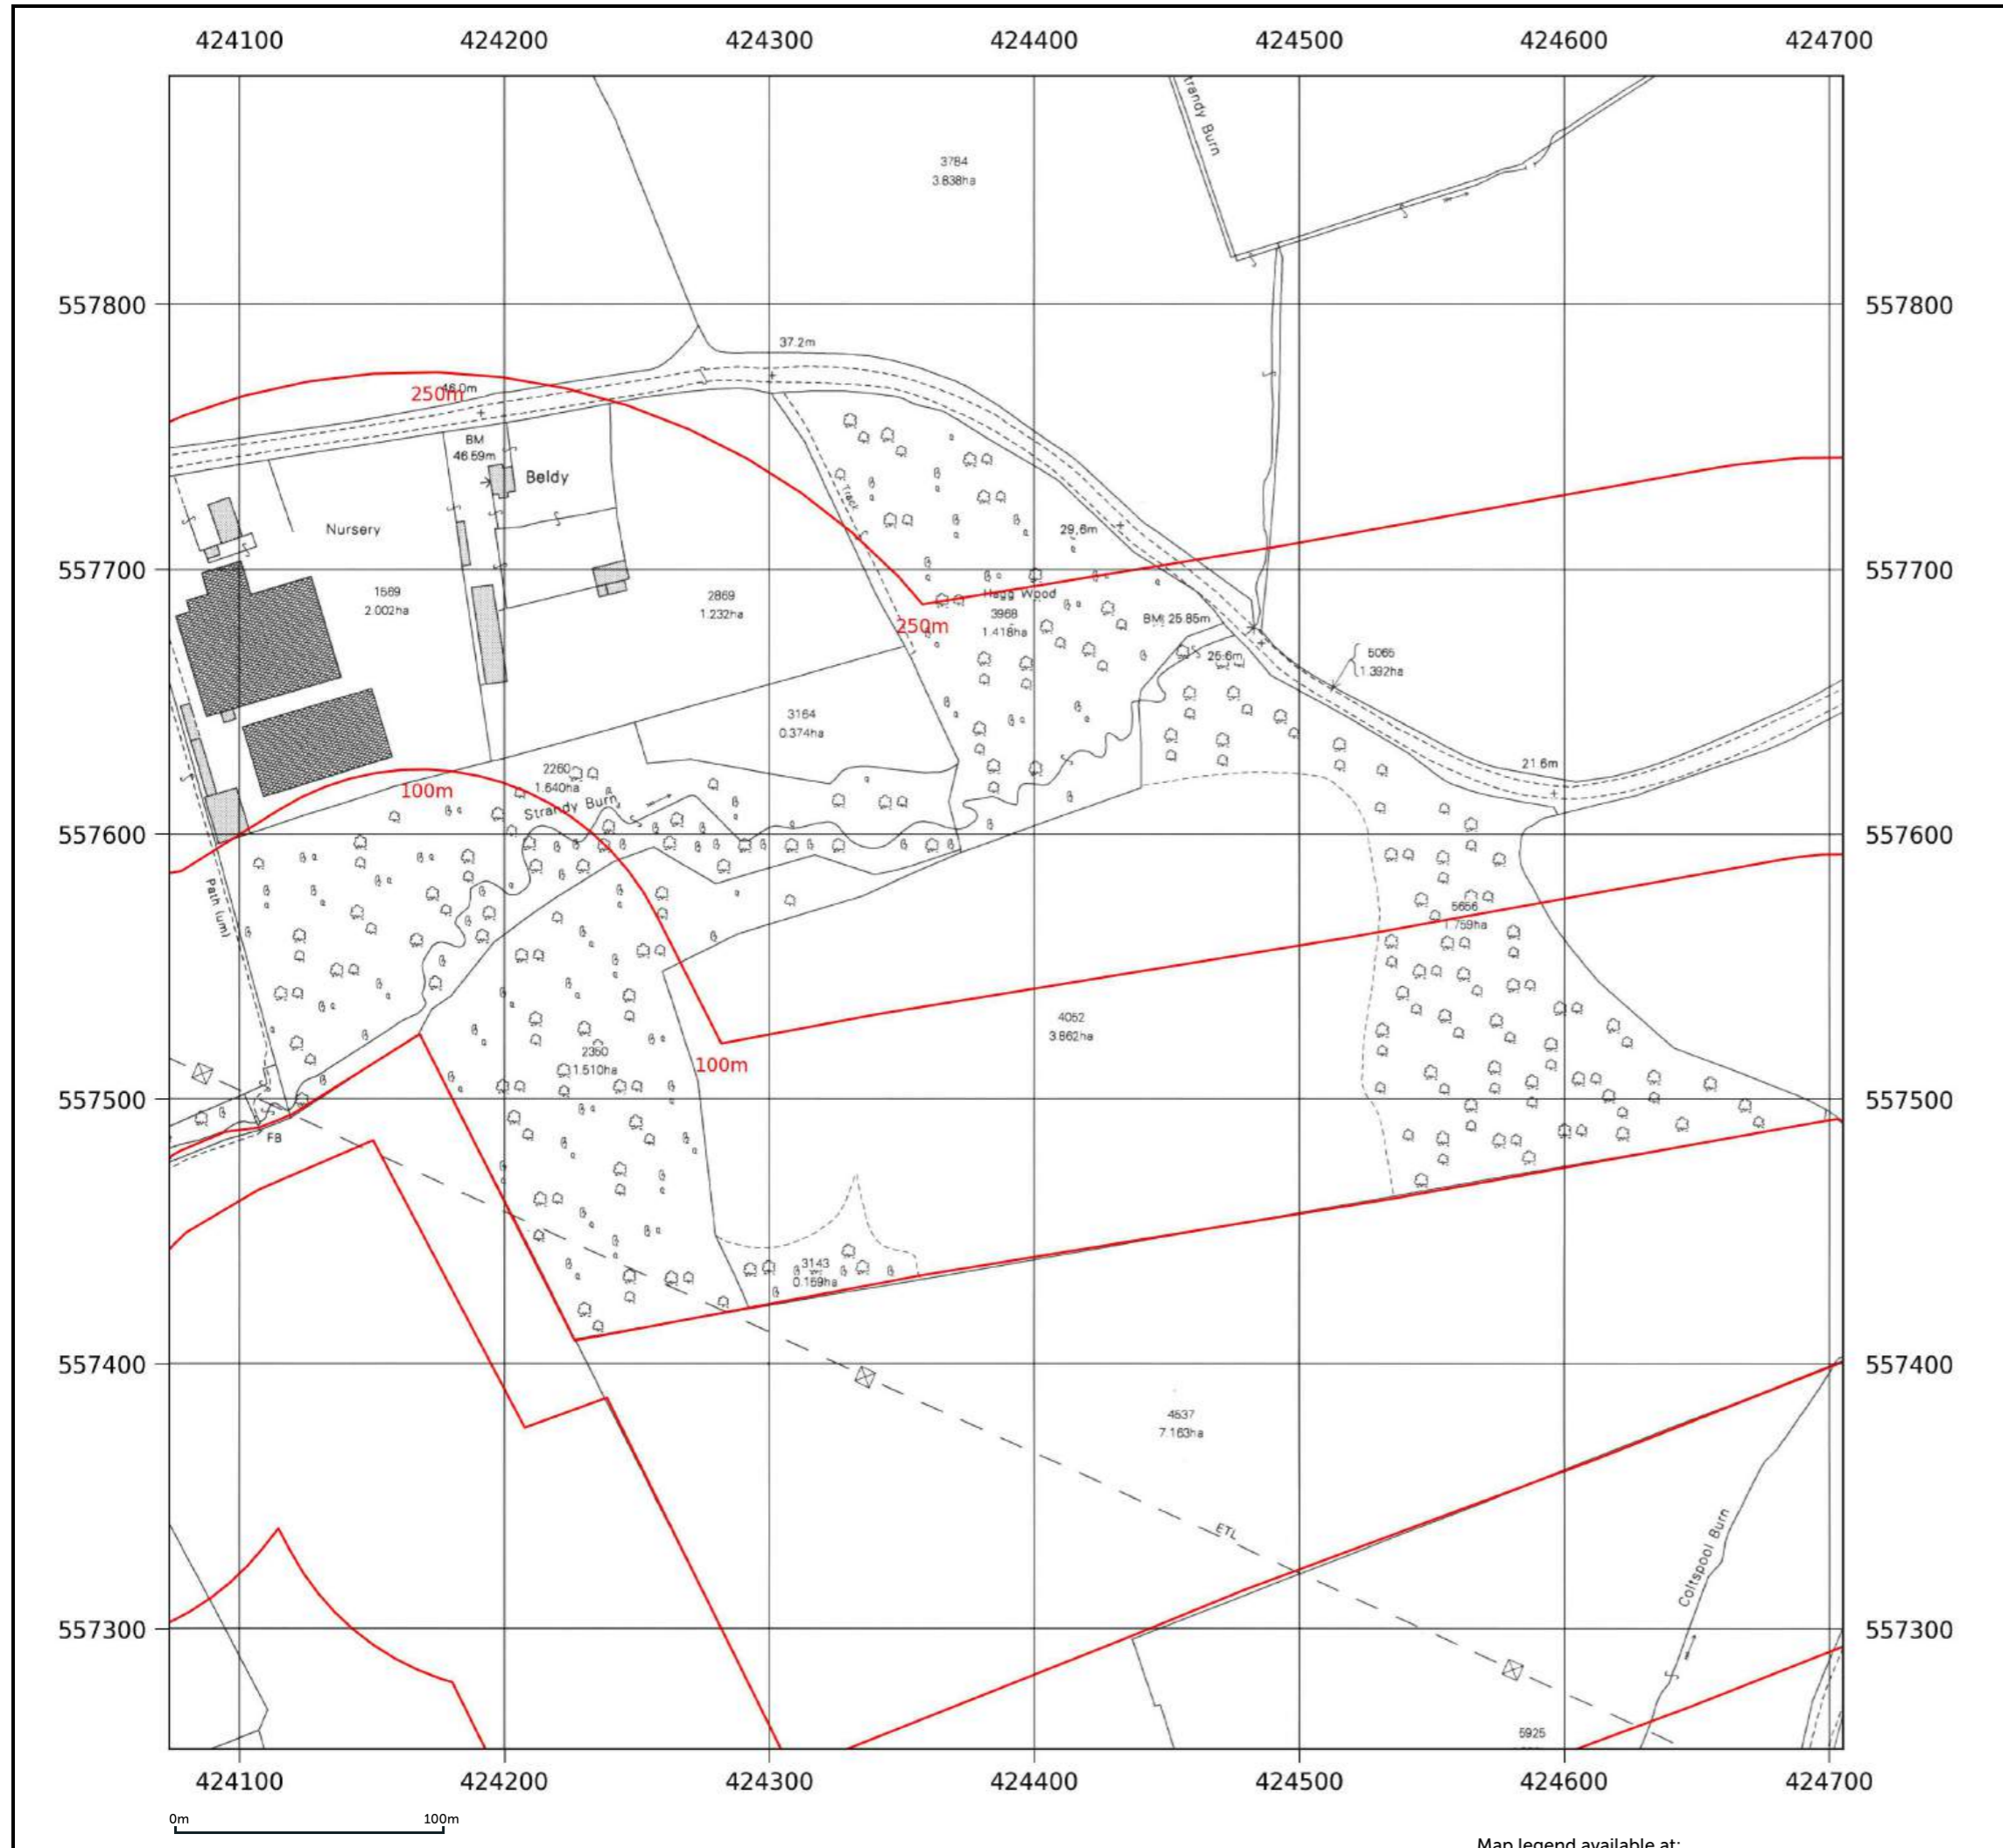

Contact us with any questions at:
info@groundsure.com
01273 257 755