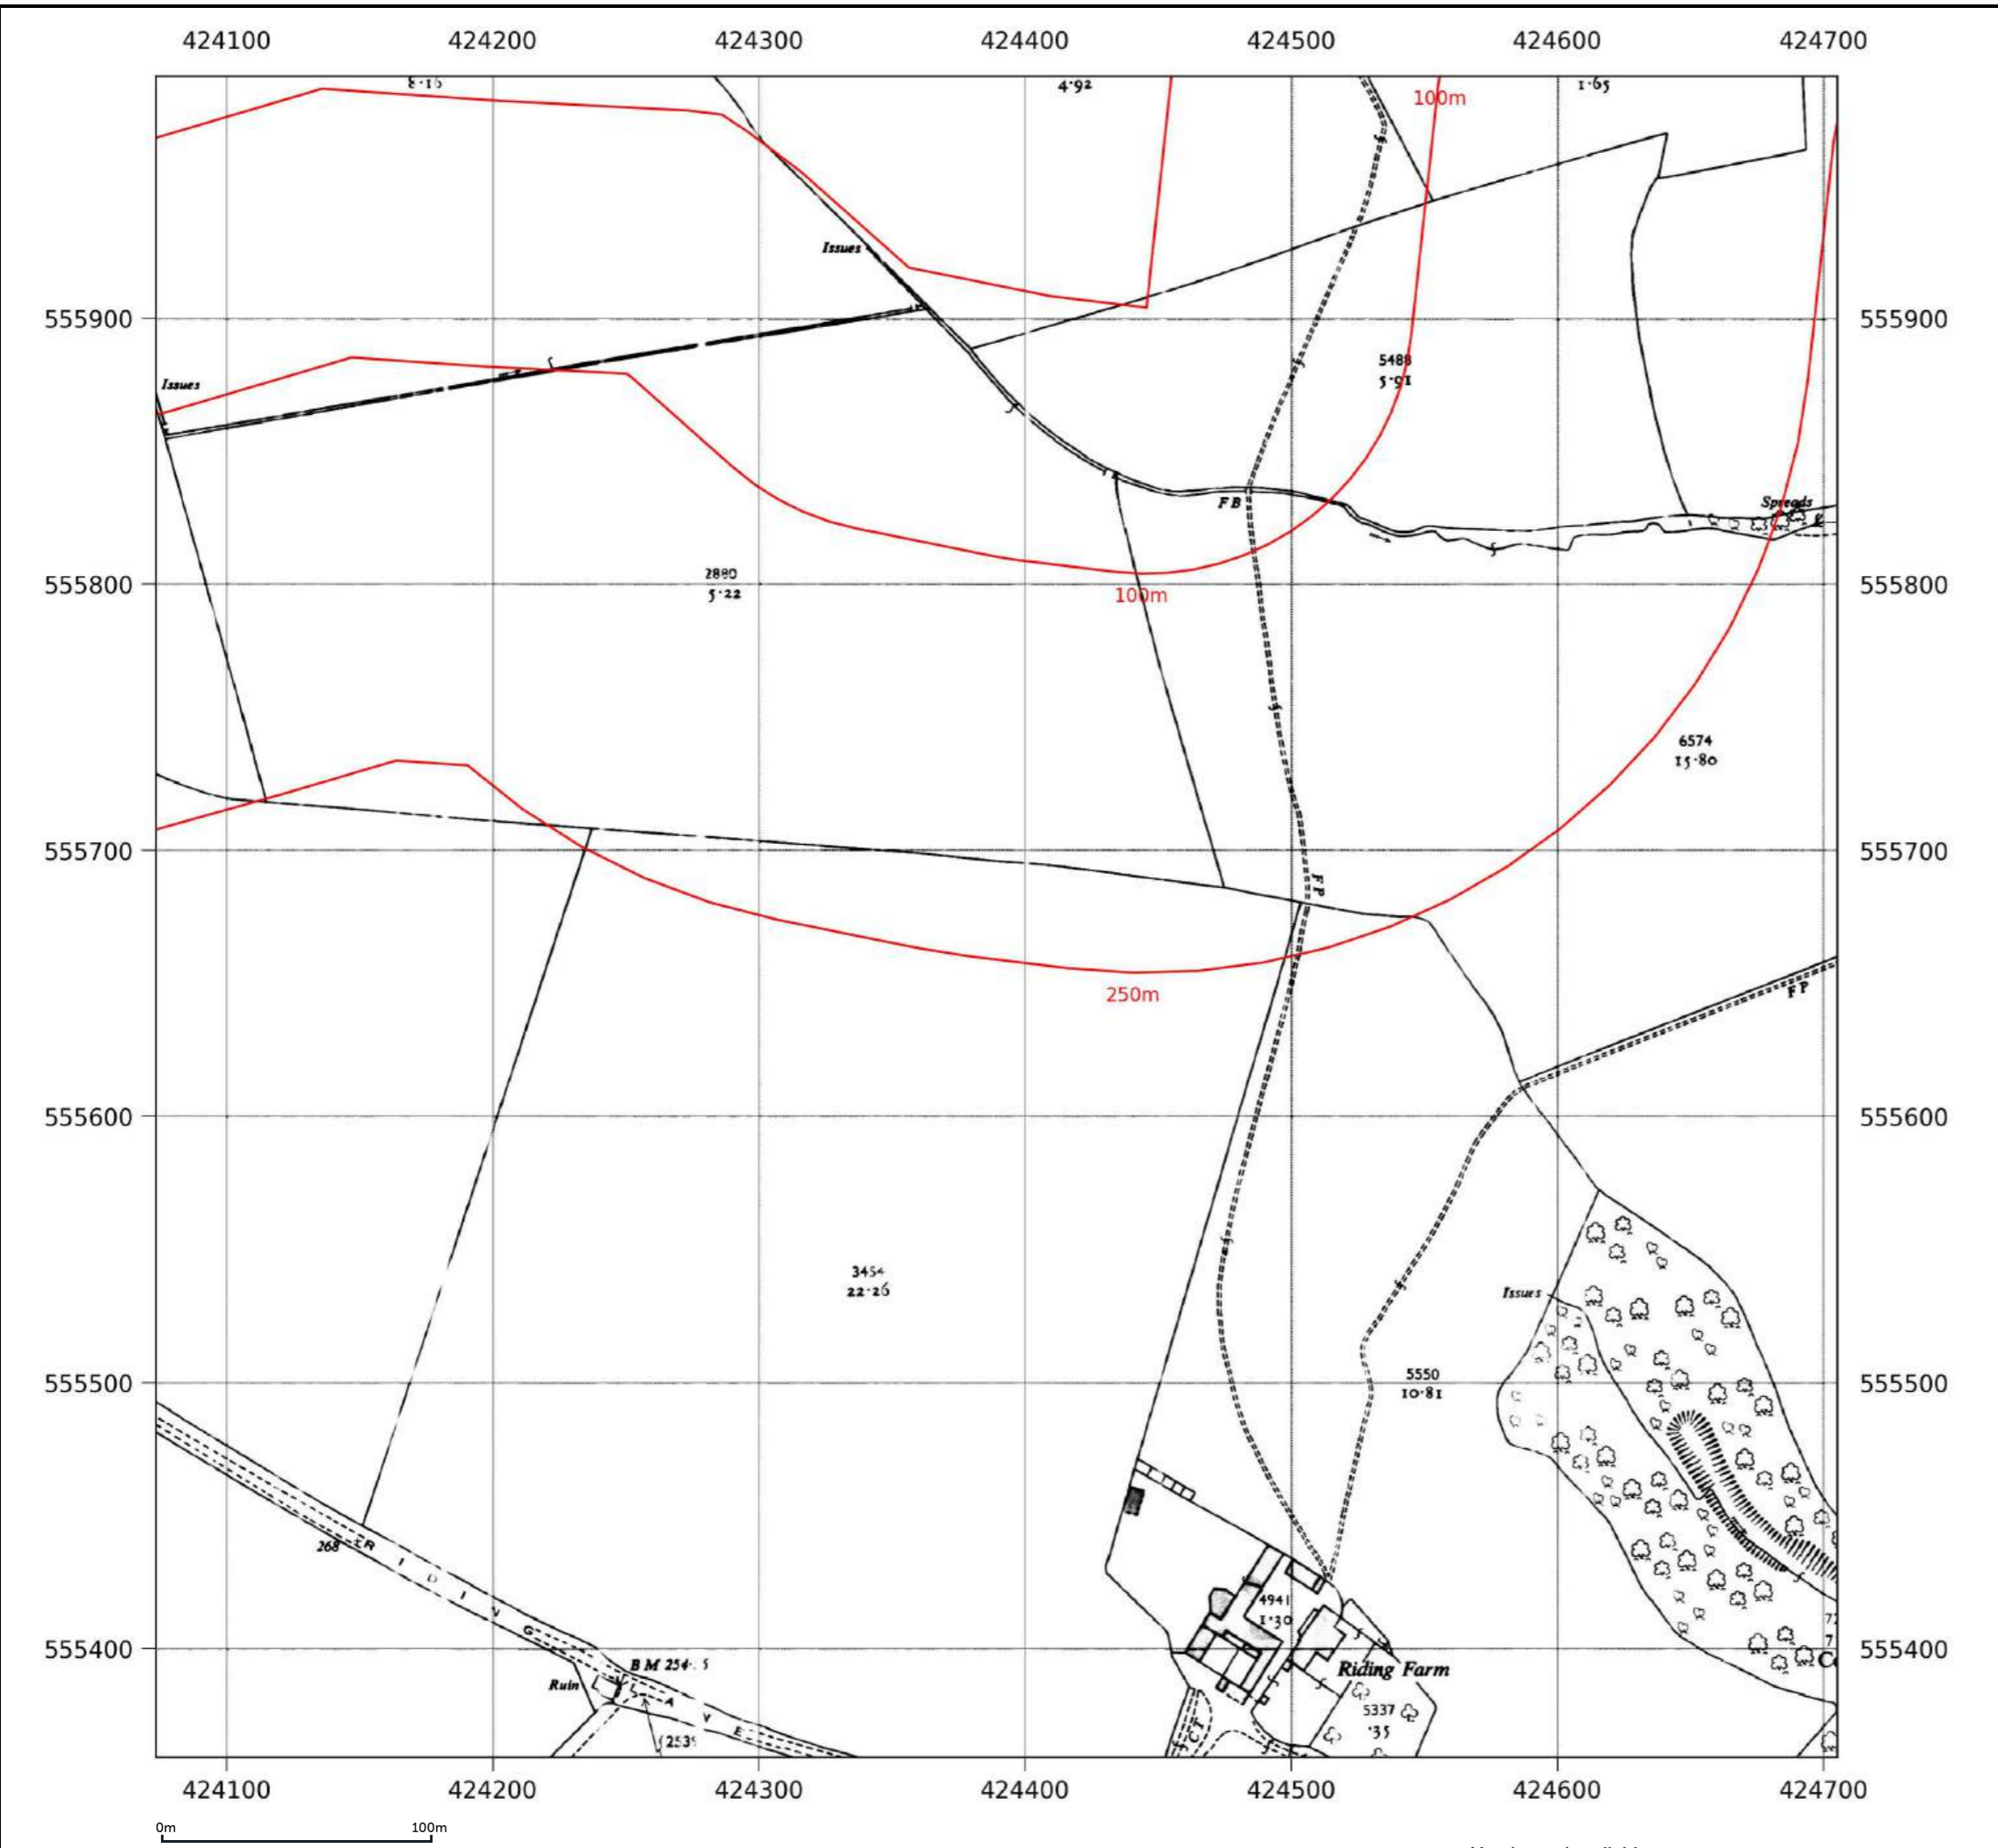

Map name: National Grid
Map date: 1959
Scale: 1:2,500
Printed at: 1:2,500

Contact us with any questions at:
info@groundsure.com
 01273 257 755

Site details: Coltsdene, Kibblesworth, Gateshead
Client ref: PO14046 : Groundsure Report 244990
Report ref: GS-GSA-RLE-EWD-SPL
Grid ref: 423687.94, 556385.5
Production date: 18 March 2026