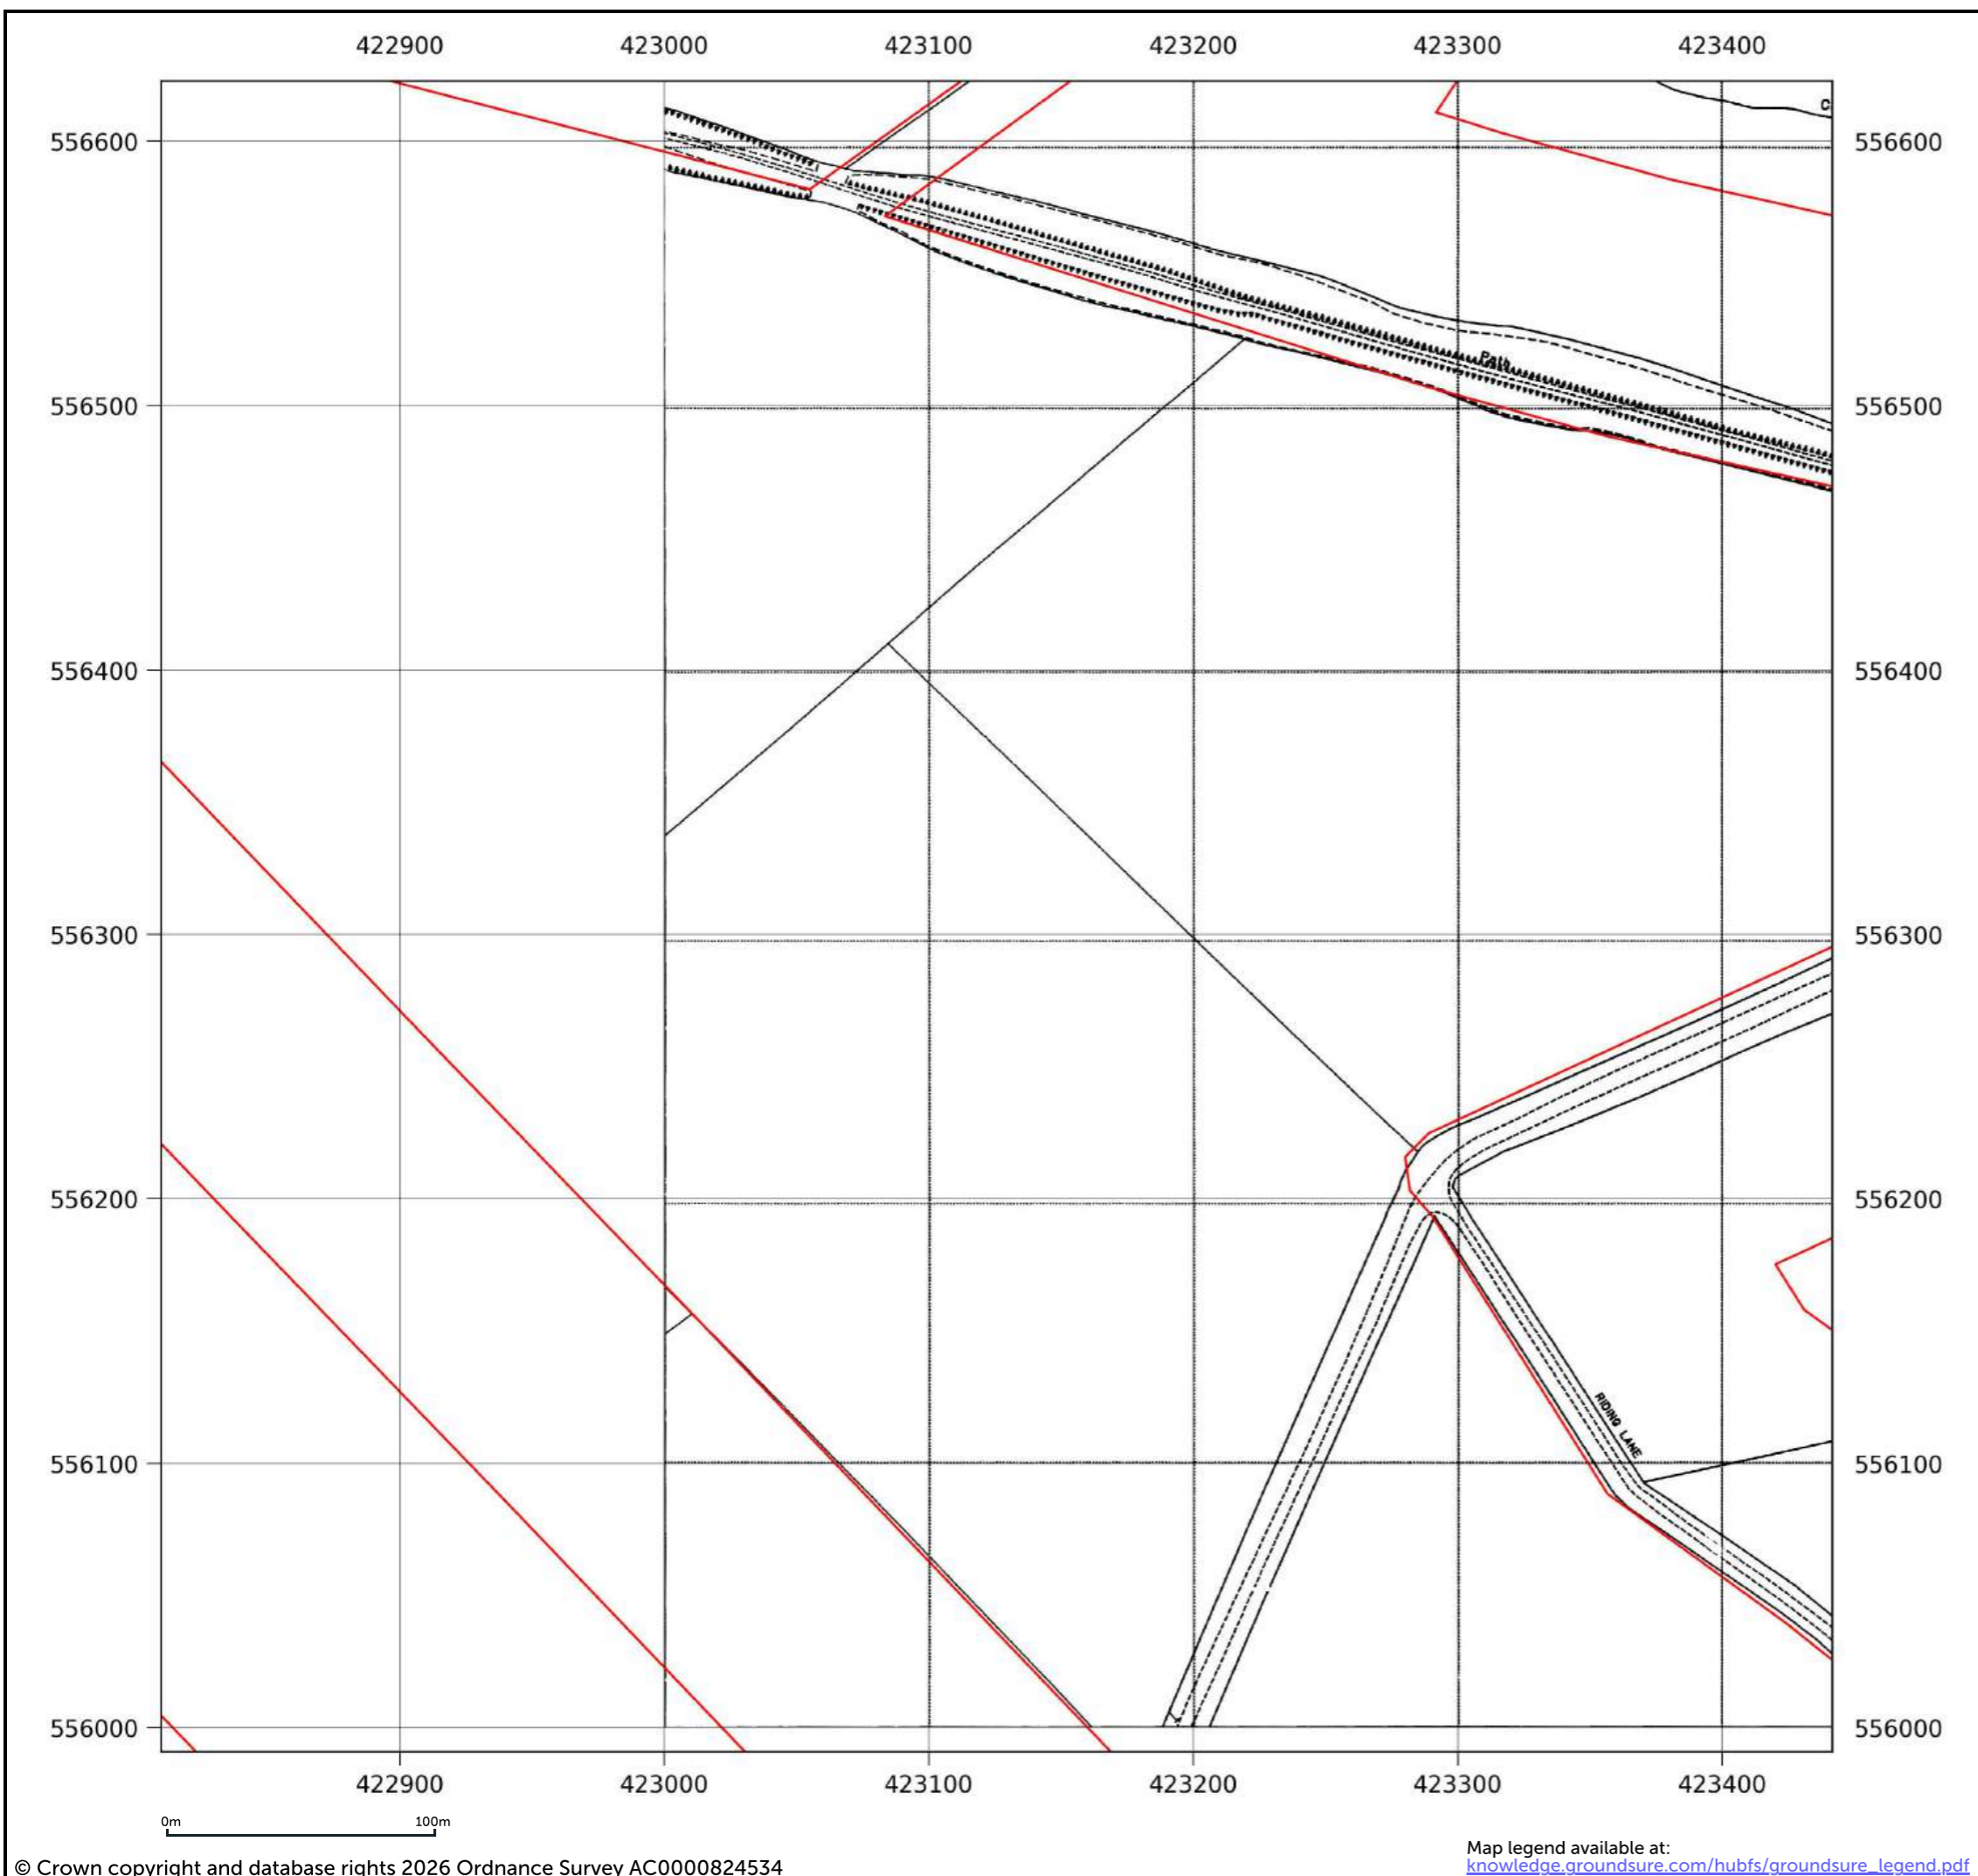

Site details: Coltsdene, Kibblesworth, Gateshead
Client ref: PO14046 : Groundsure Report 244990
Report ref: GS-GSA-RLE-EWD-SPL
Grid ref: 423687.94, 556385.5
Production date: 18 March 2026

Map name: National Grid
Map date: 1994
Scale: 1:2,500
Printed at: 1:2,500