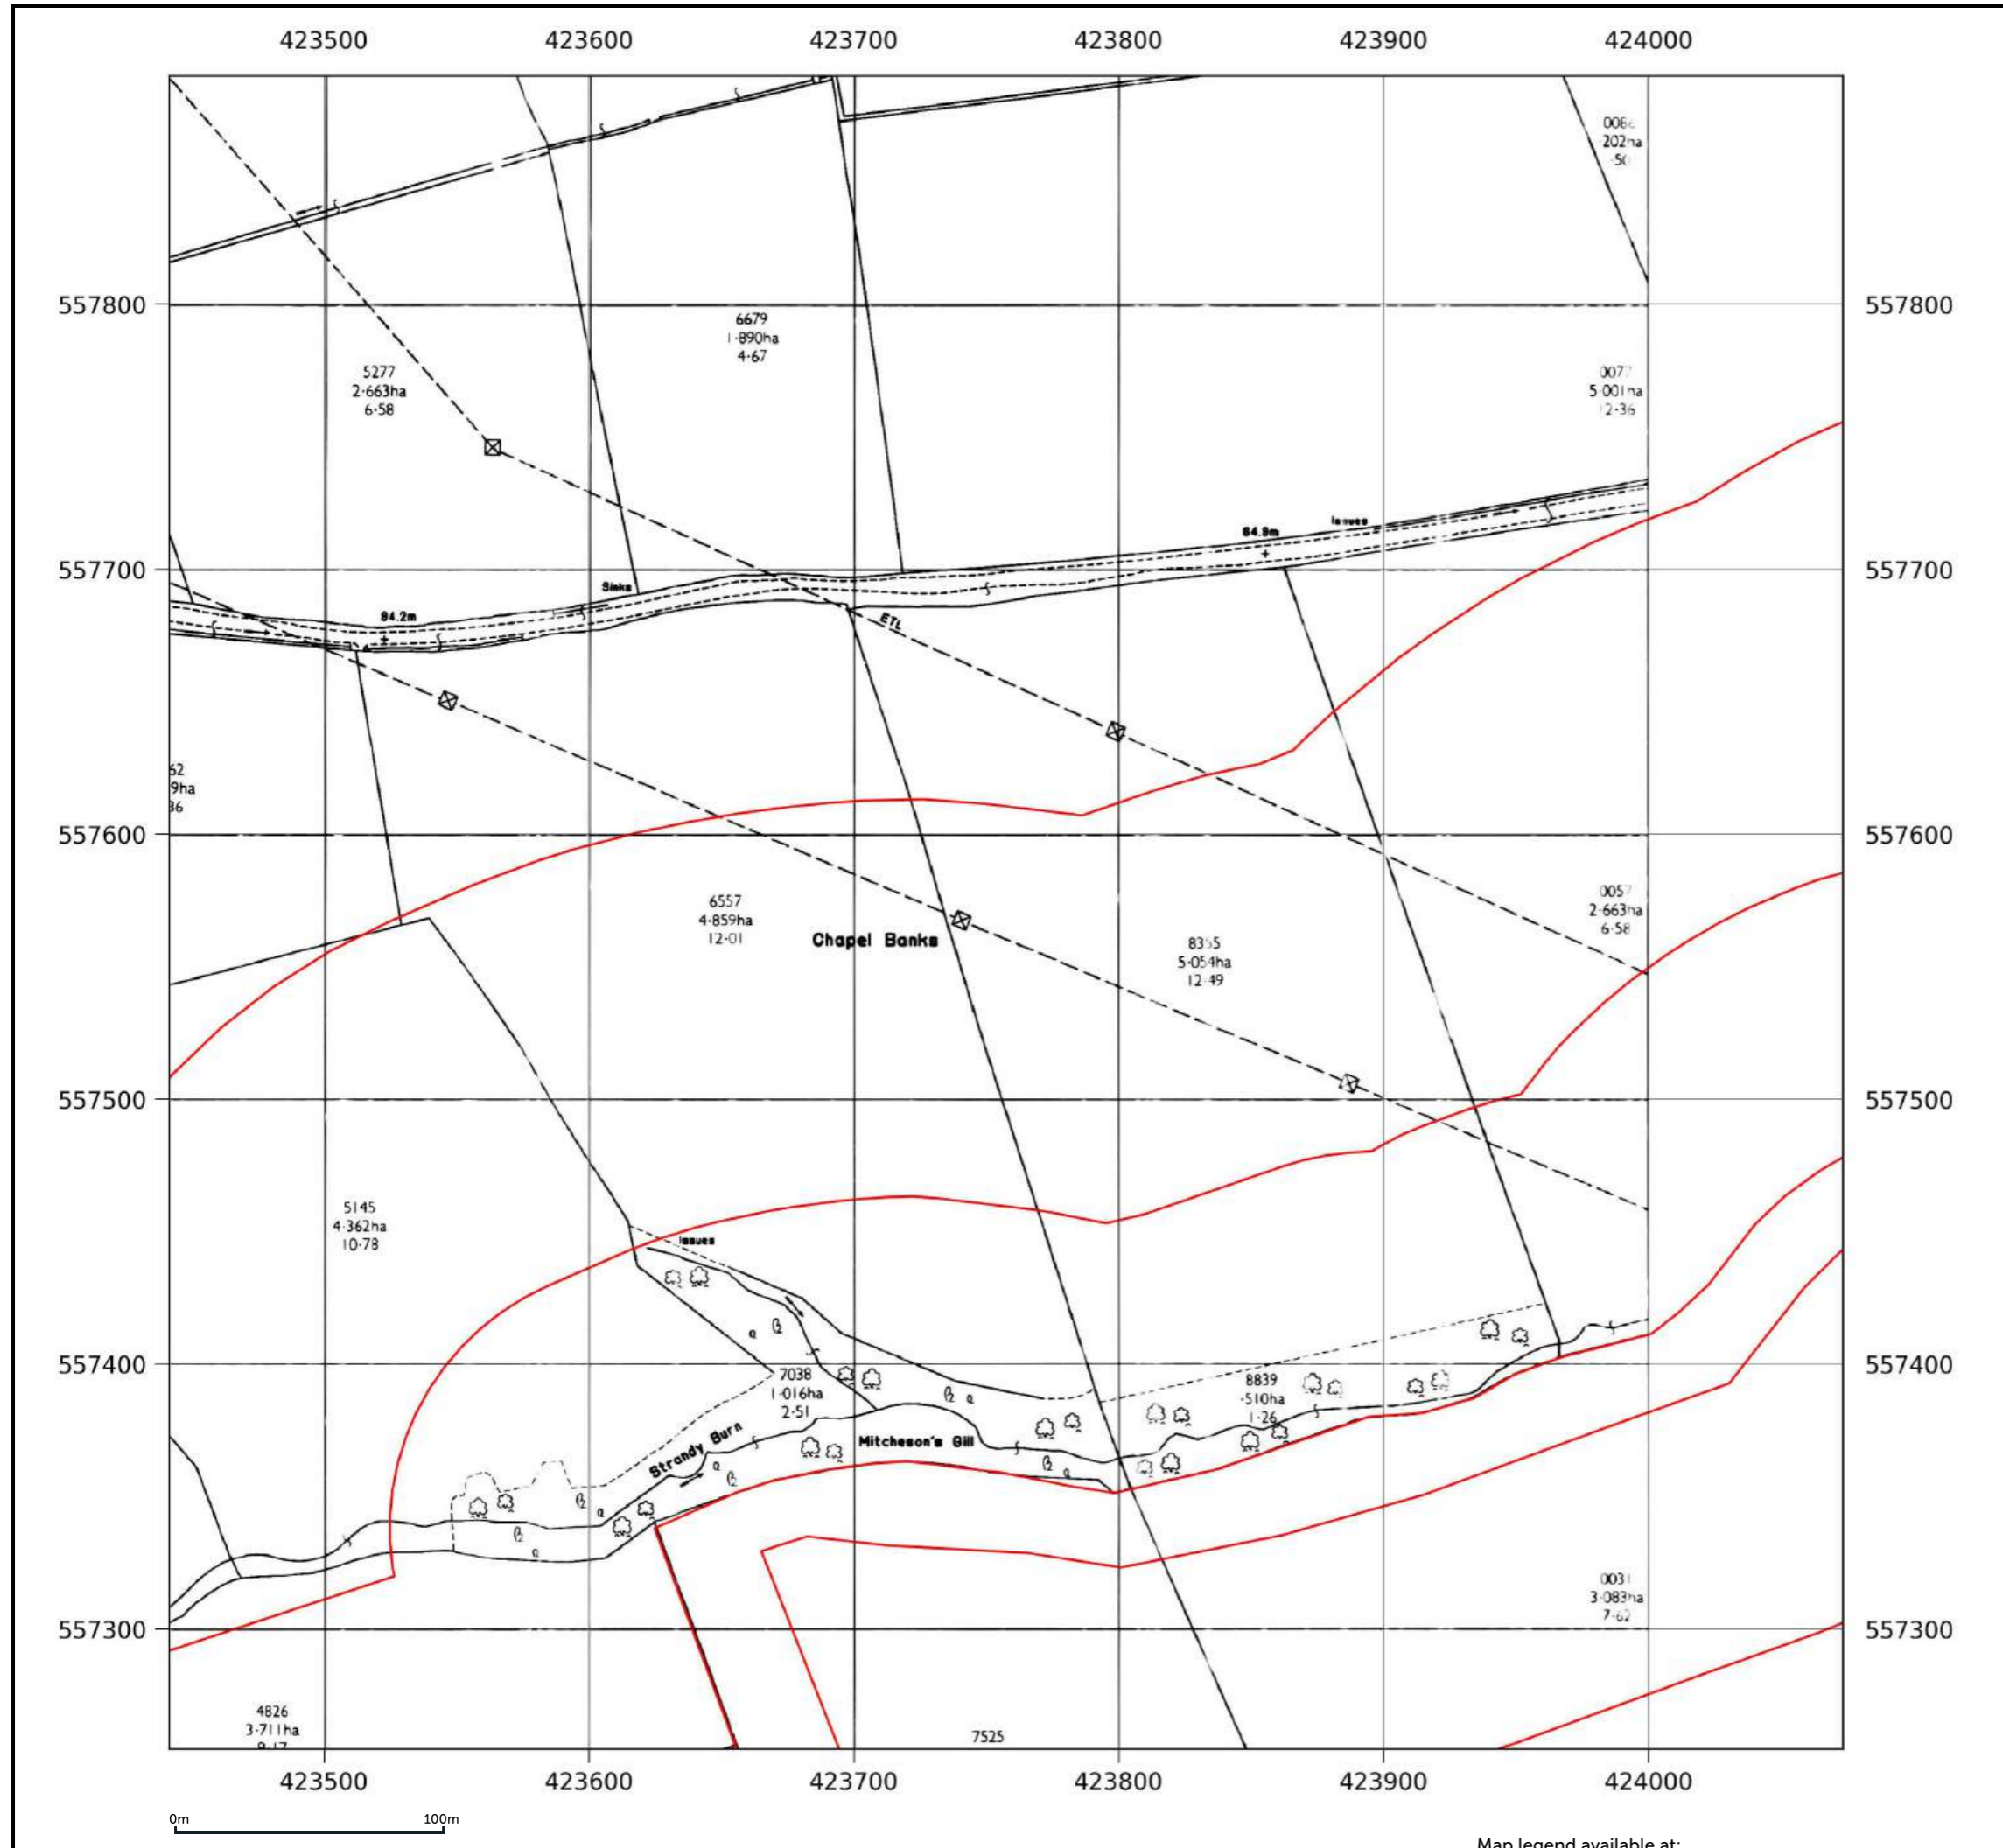

Contact us with any questions at:
info@groundsure.com
01273 257 755