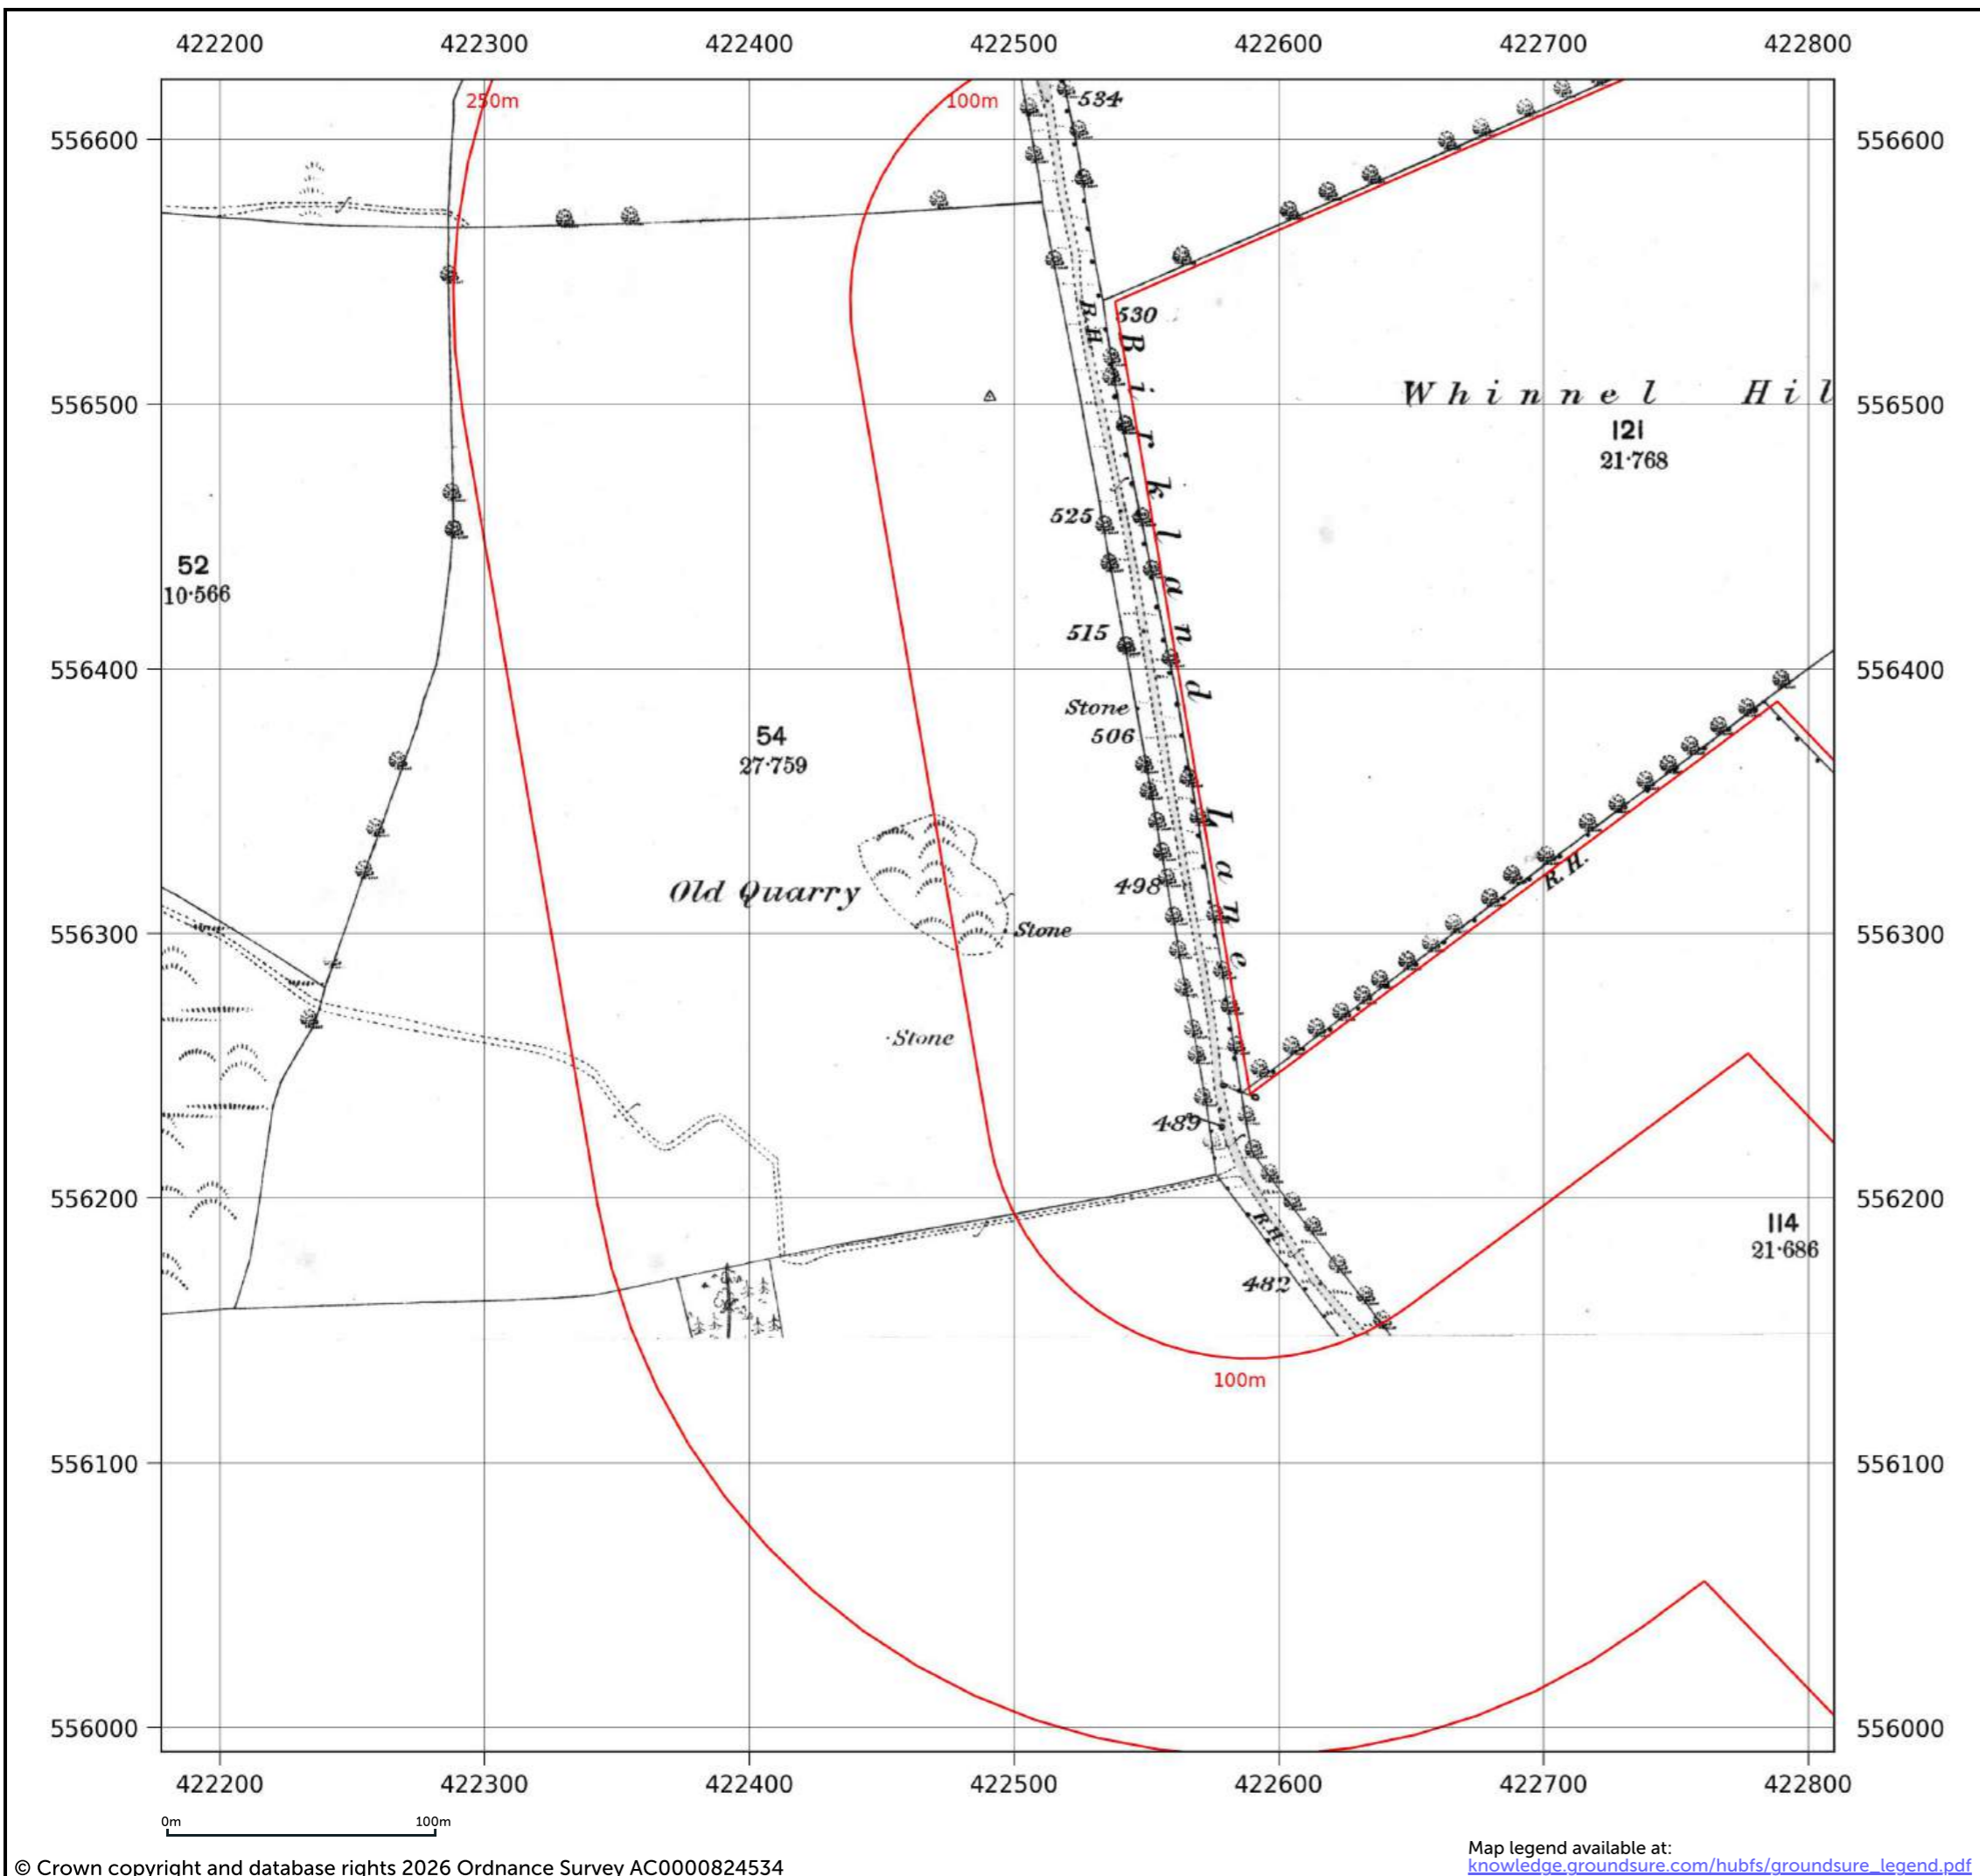

Contact us with any questions at:
info@groundsure.com
01273 257 755