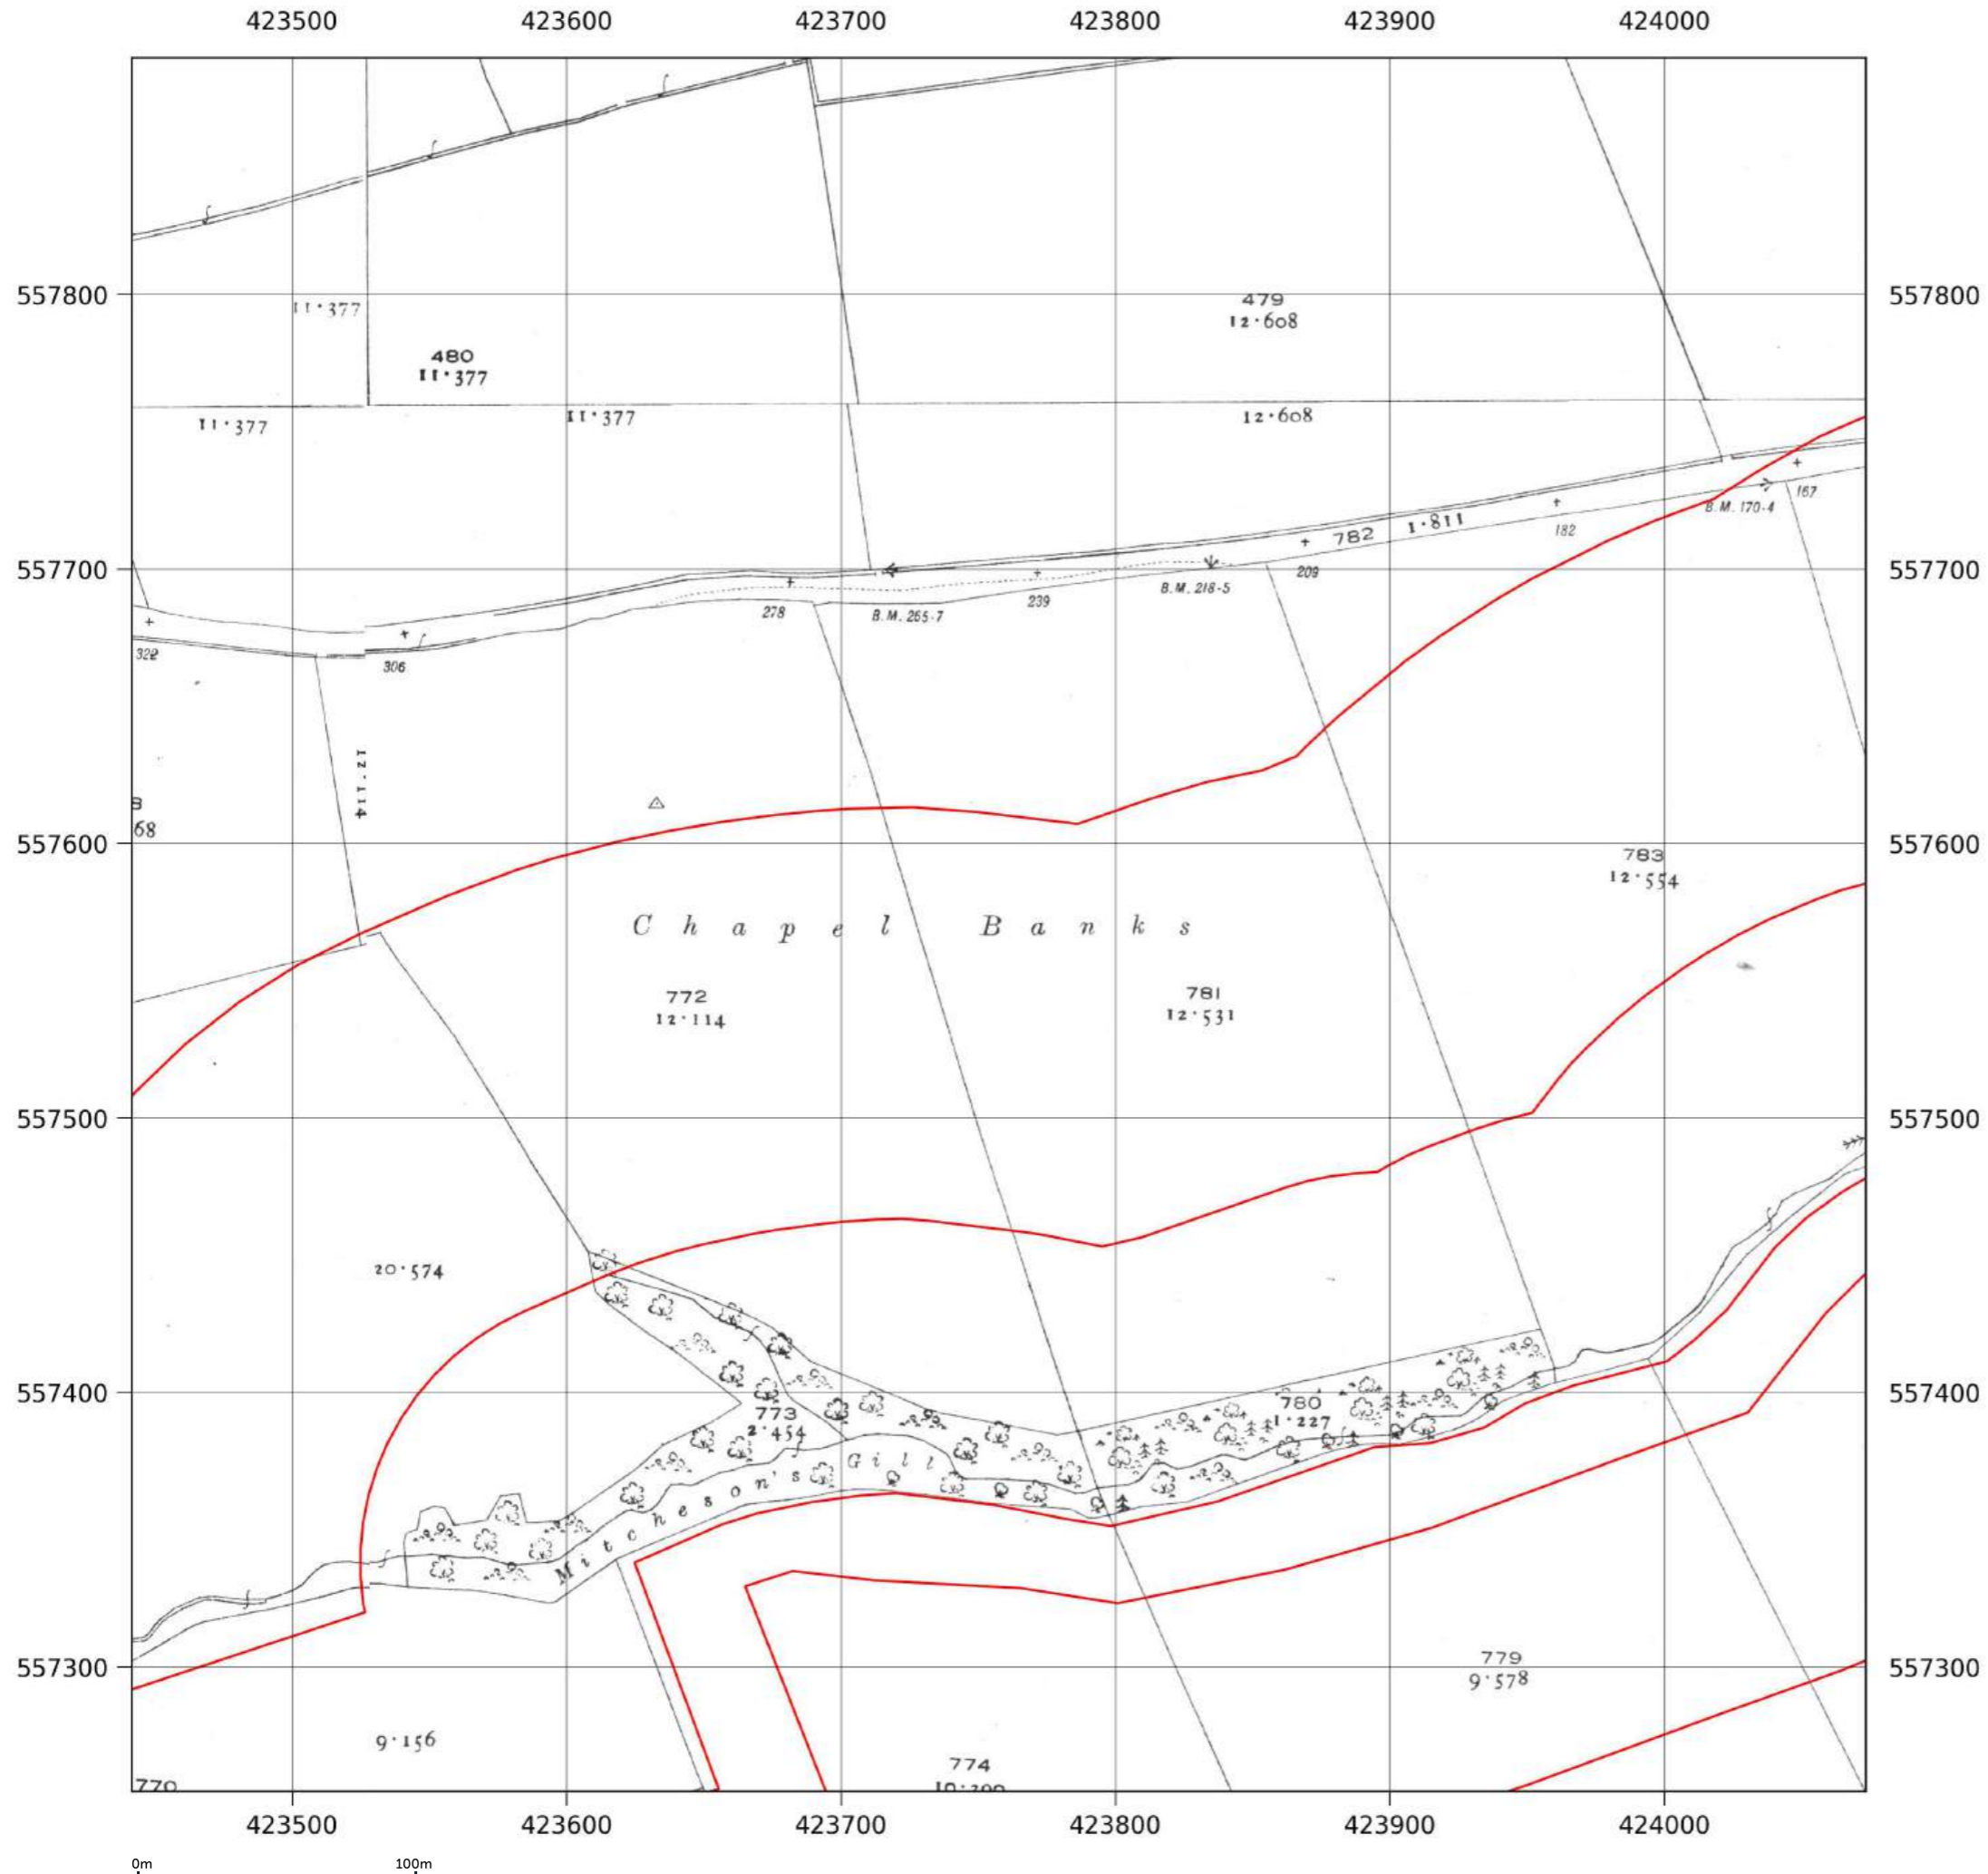

Site details:	Coltsdene, Kibblesworth, Gateshead
Client ref:	PO14046 : Groundsure Report 244990
Report ref:	GS-GSA-RLE-EWD-SPL
Grid ref:	423687.94, 556385.5
Production date:	18 March 2026

Map name:	County Series
Map date:	1919-1920
Scale:	1:2,500
Printed at:	1:2,500

Date: 1920 Surveyed: 1920 Revised: 1920	Date: 1919 Surveyed: 1919 Revised: 1919
Date: 1919 Surveyed: 1919 Revised: 1919	Date: 1919 Surveyed: 1919 Revised: 1919

Contact us with any questions at:
info@groundsure.com
01273 257 755