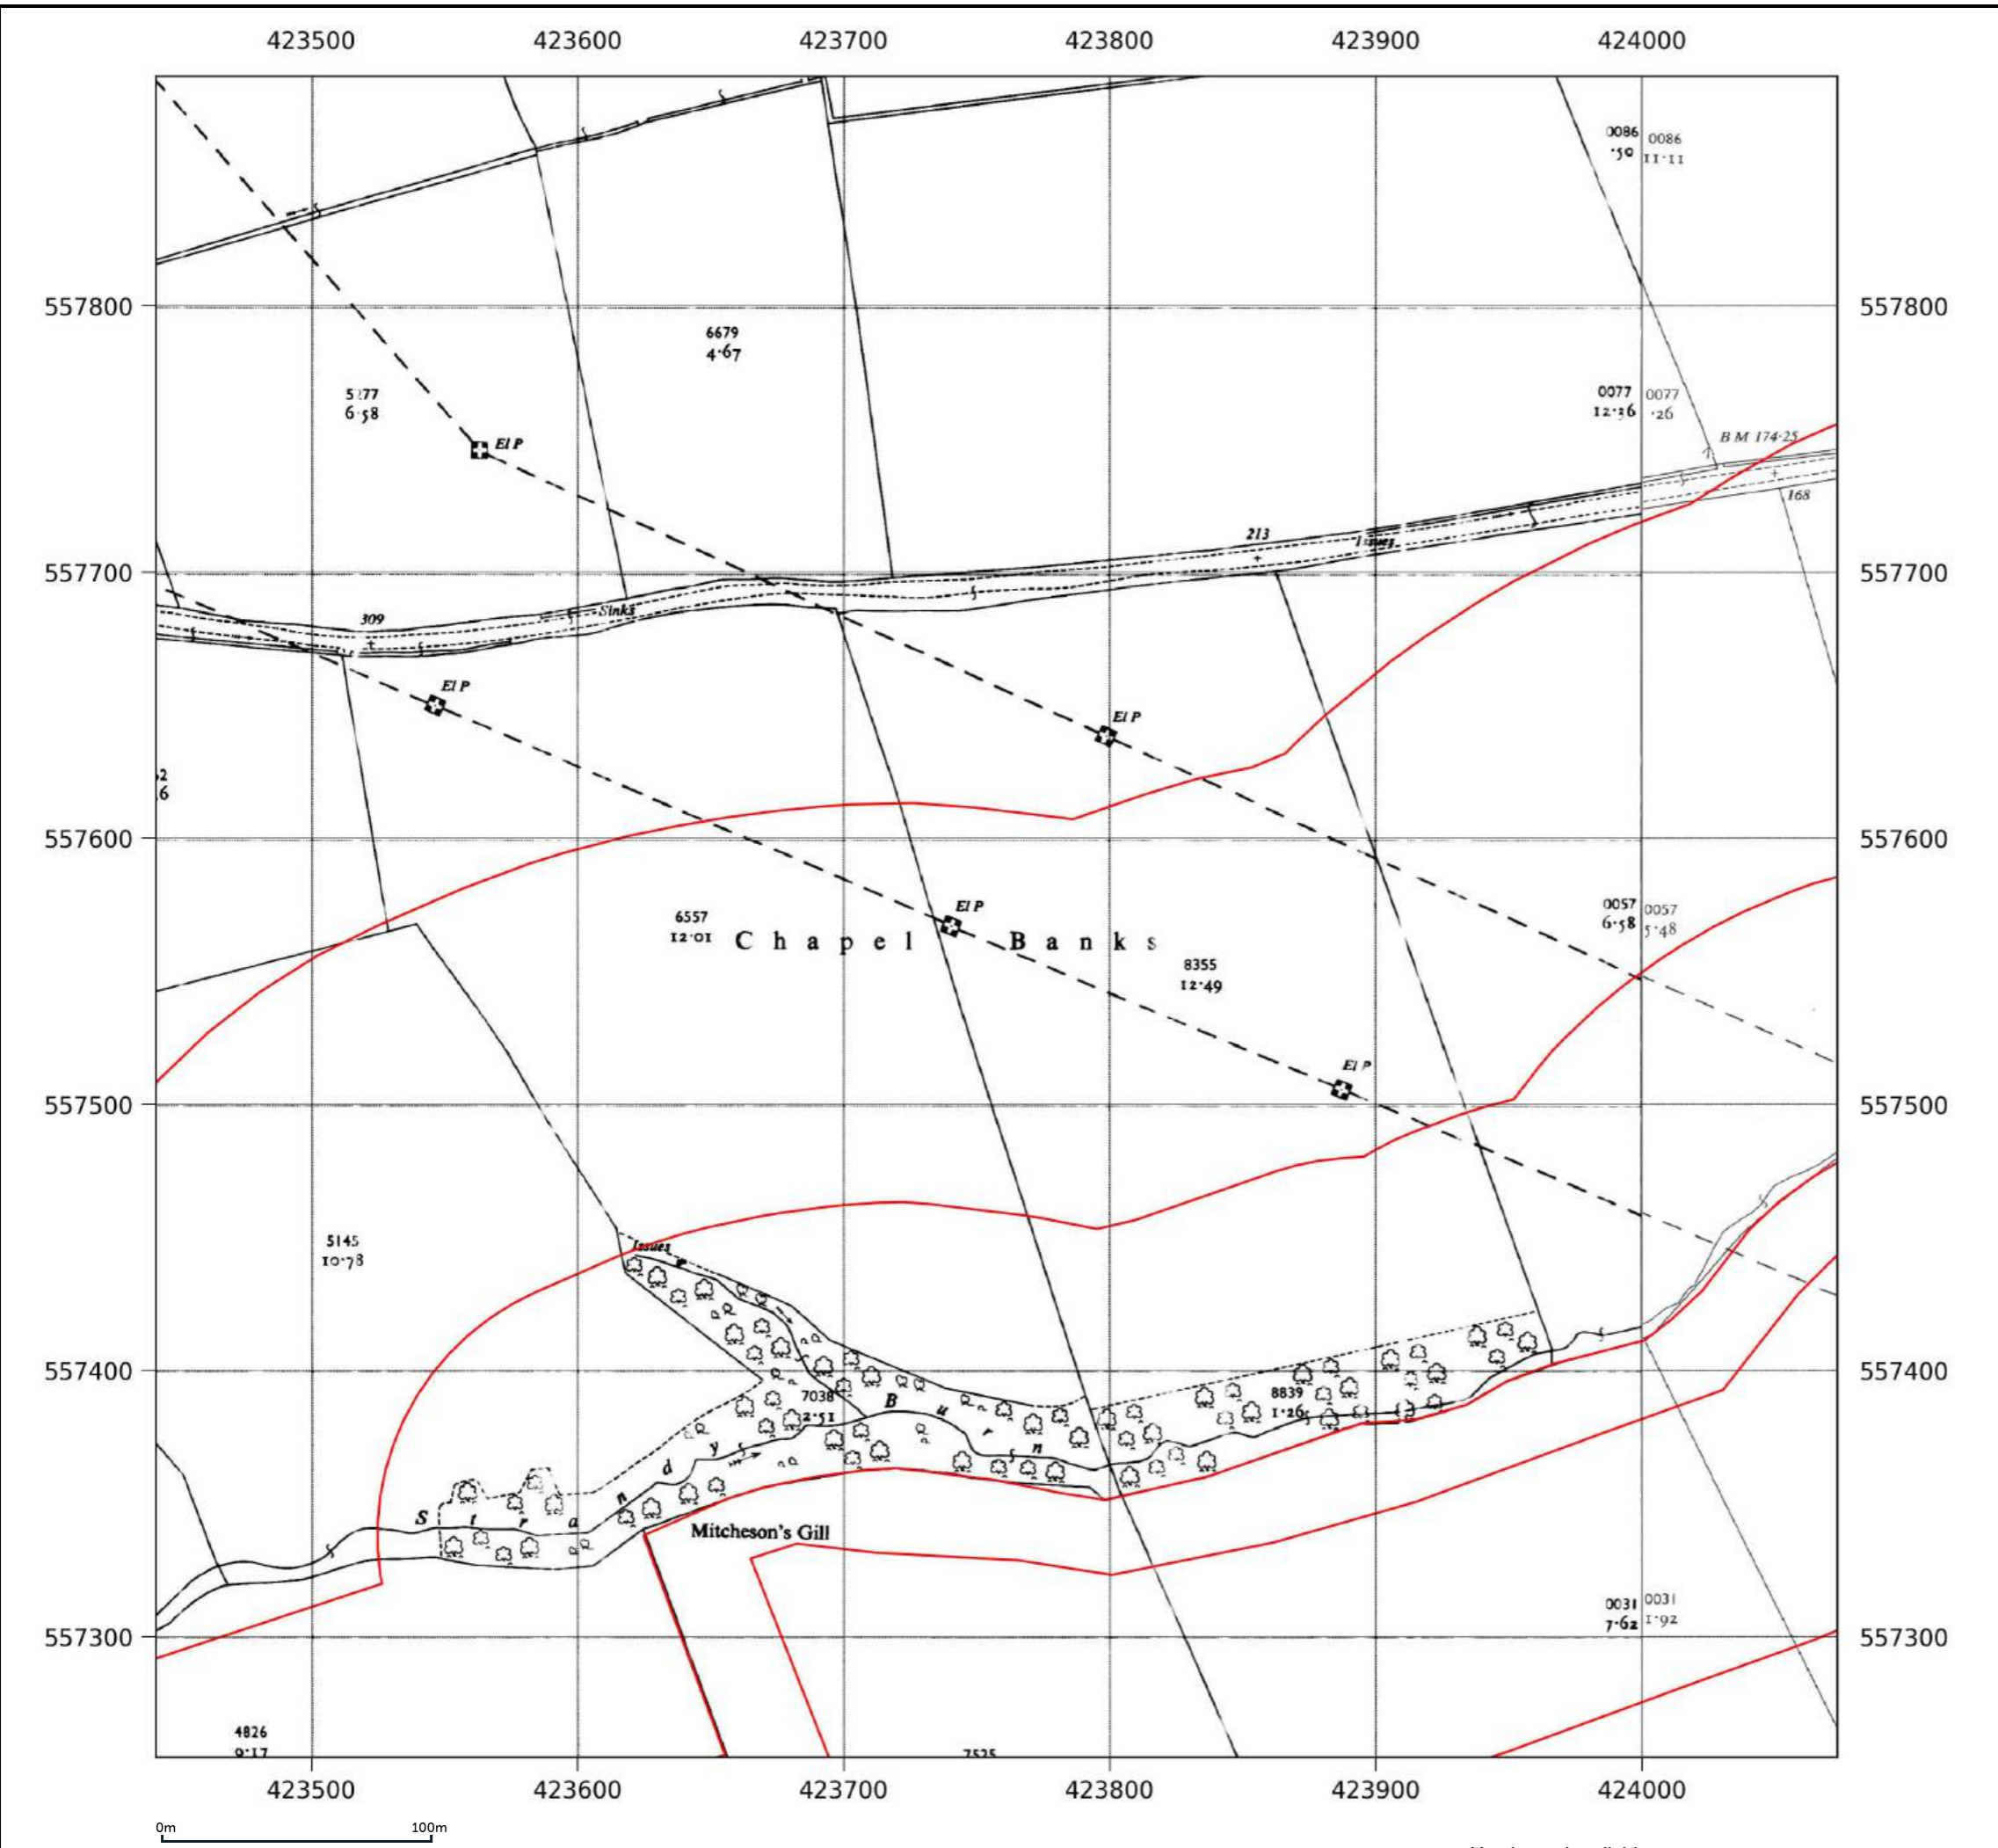

Map name: National Grid
Map date: 1960
Scale: 1:2,500
Printed at: 1:2,500

Date: 1960
 Surveyed: 1959
 Revised: 1959
 Copyright: 1960
 Levelled: 1956

2_4	3_4	4_4
2_3	3_3	4_3

Contact us with any questions at:
info@groundsure.com
 01273 257 755