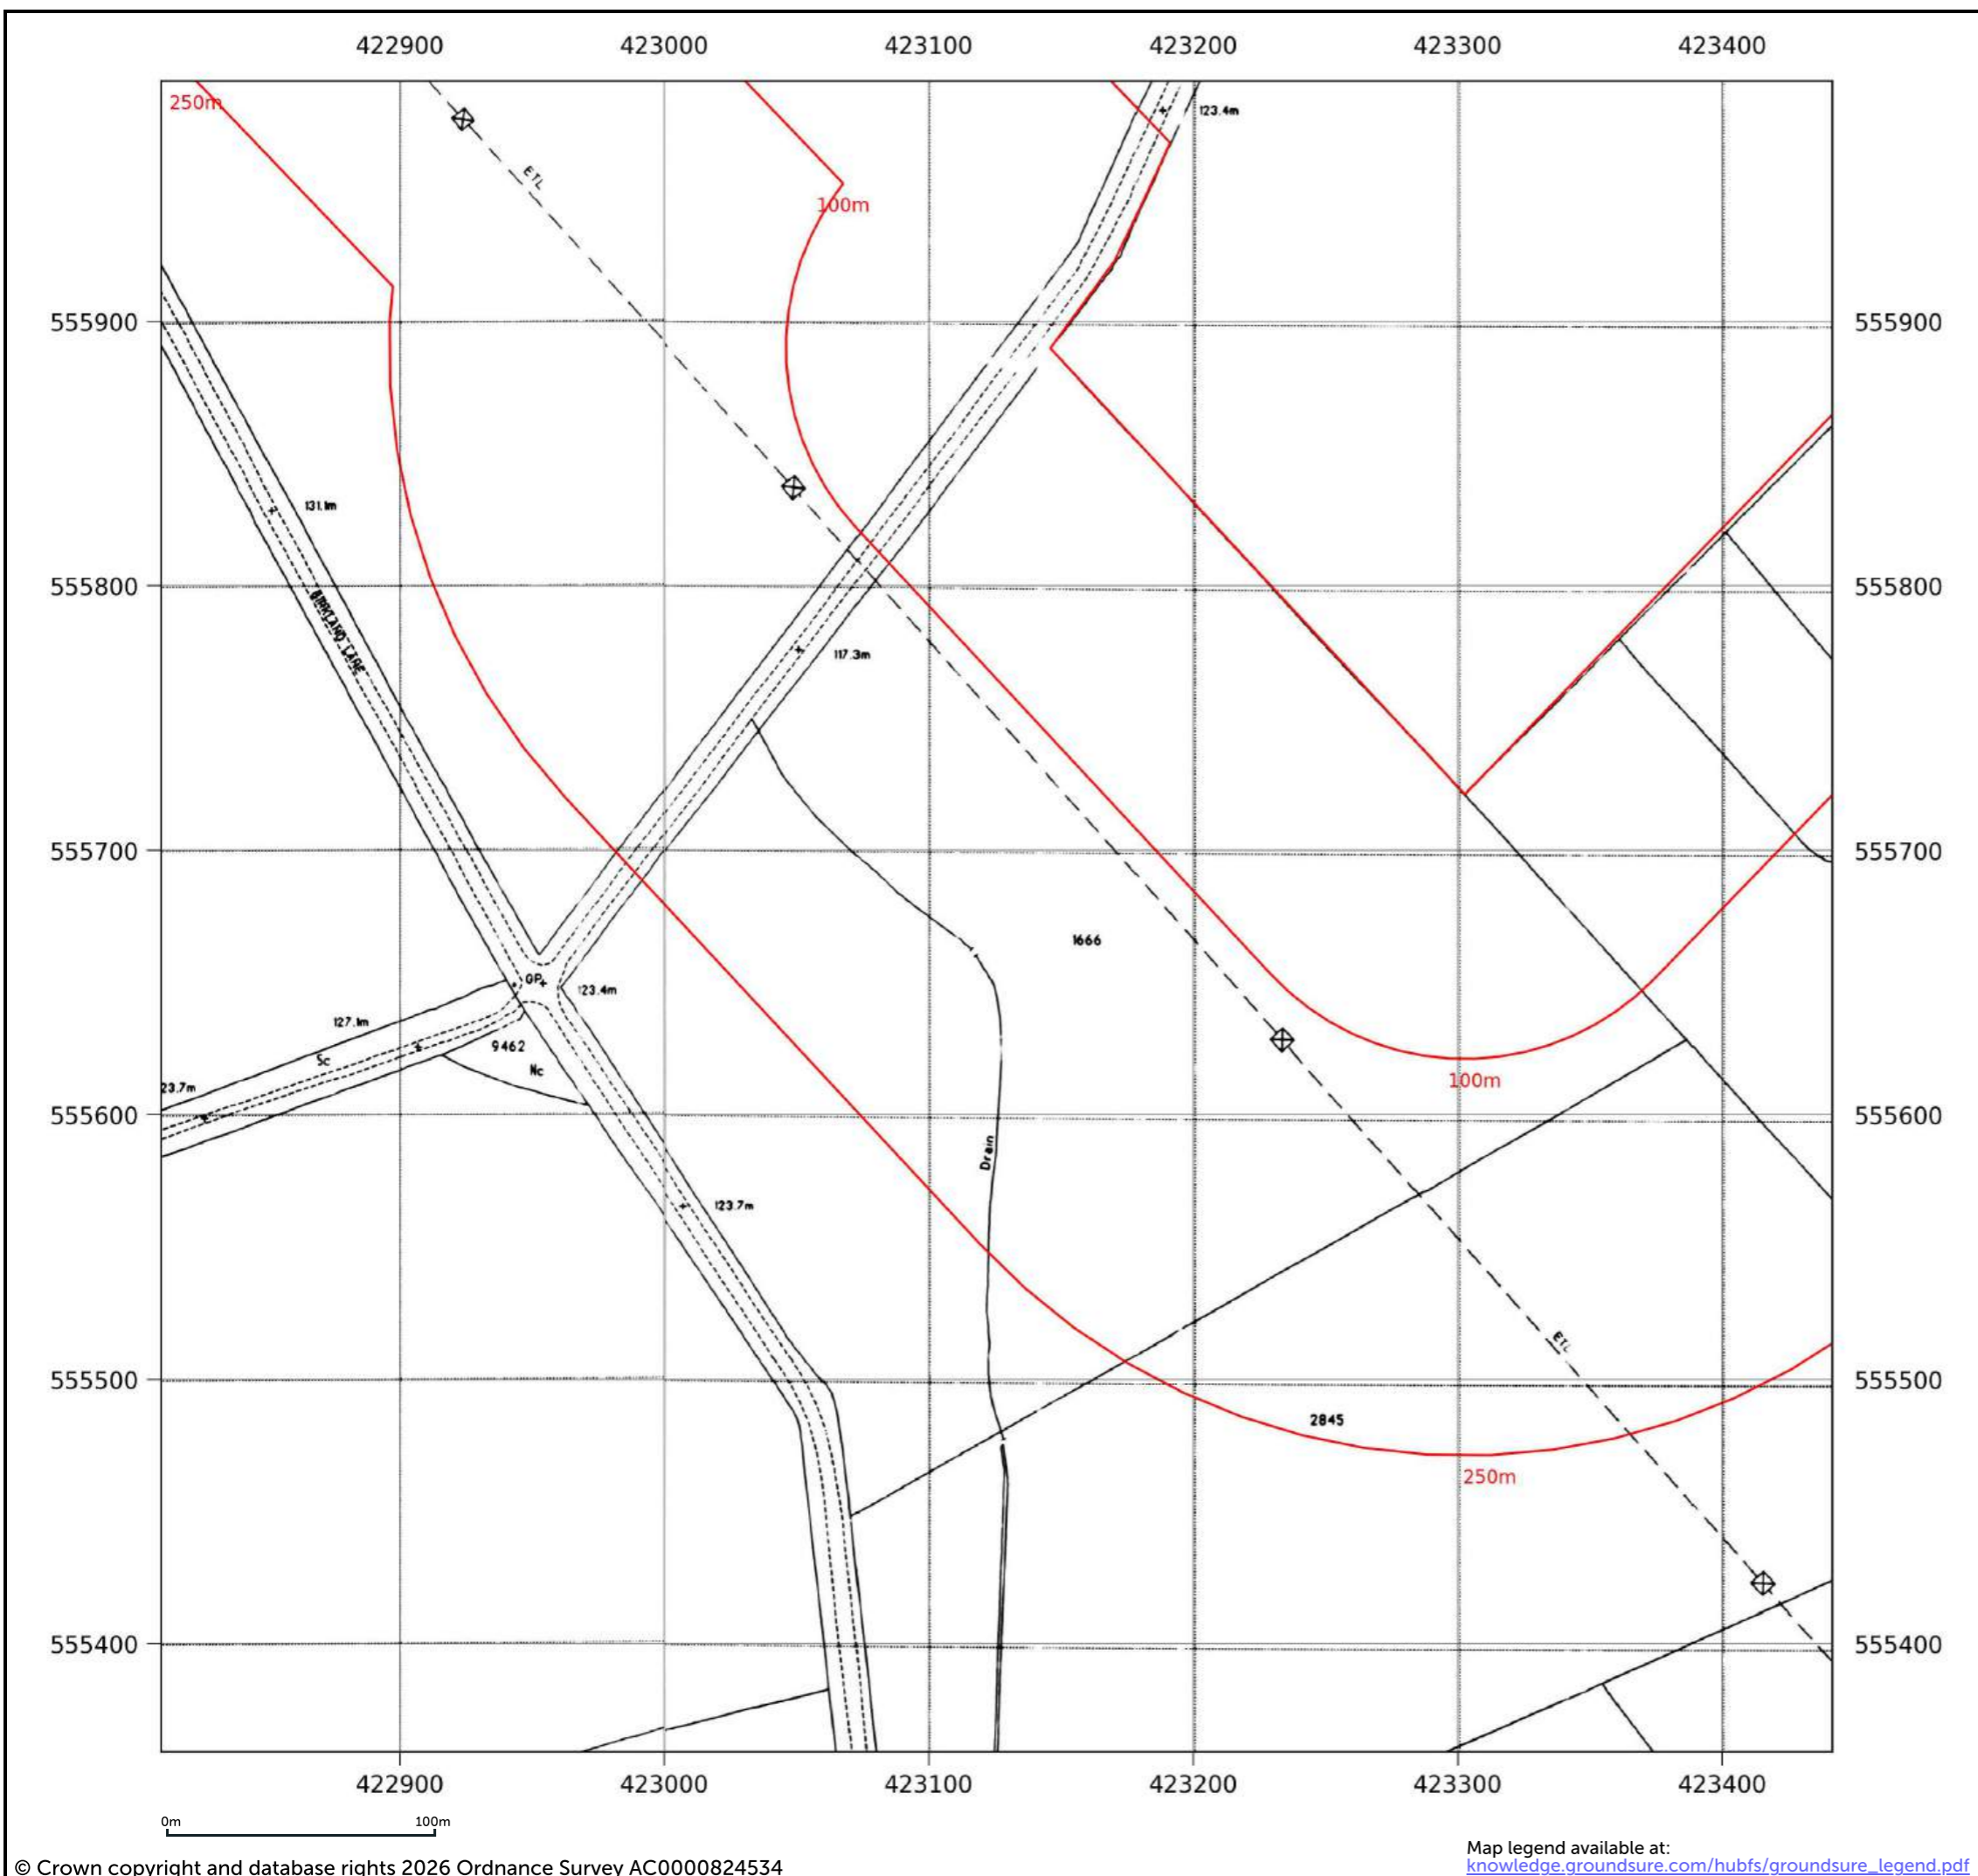

Map legend available at:
knowledge.groundsure.com/hubfs/groundsure_legend.pdf