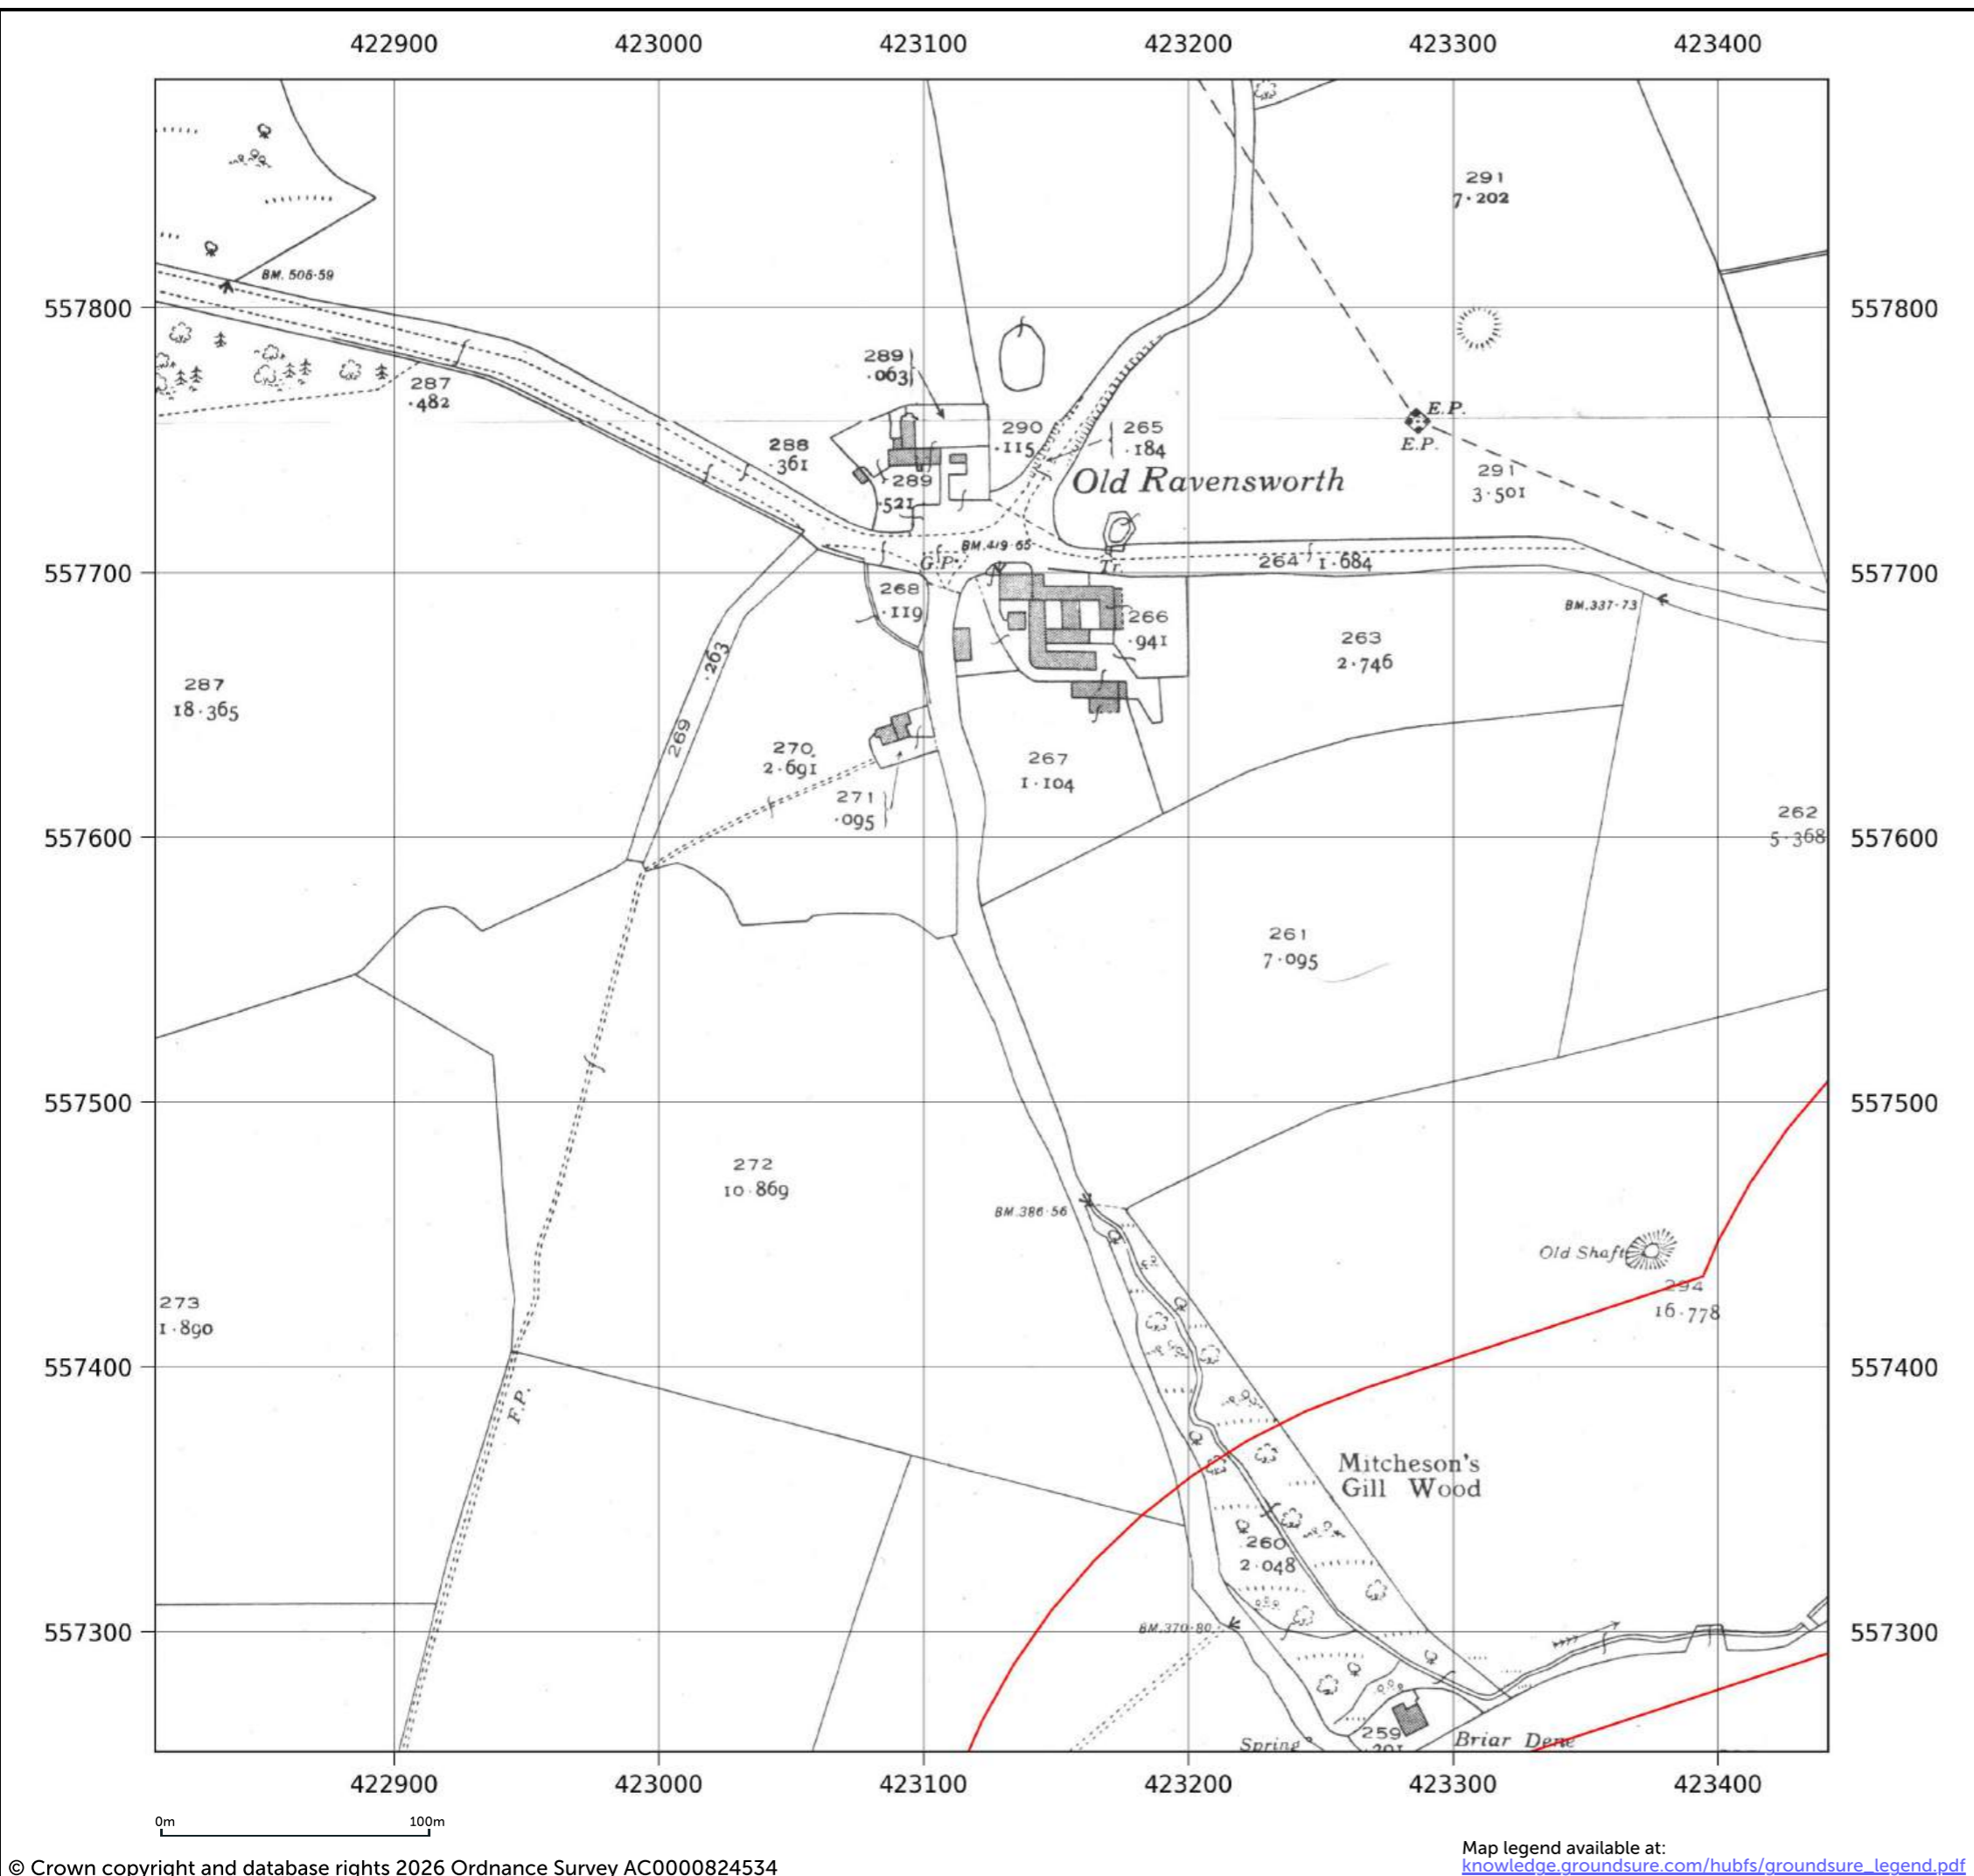

Site details: Coltsdene, Kibblesworth, Gateshead
Client ref: PO14046 : Groundsure Report 244990
Report ref: GS-GSA-RLE-EWD-SPL
Grid ref: 423687.94, 556385.5
Production date: 18 March 2026

Map name: County Series
Map date: 1939
Scale: 1:2,500
Printed at: 1:2,500

Date: 1939 Surveyed: 1939 Revised: 1939
Date: 1939 Surveyed: 1939 Revised: 1939

	2_4	3_4
1_3	2_3	3_3

Contact us with any questions at:
info@groundsure.com
01273 257 755

0m 100m

Map legend available at:
knowledge.groundsure.com/hubfs/groundsure_legend.pdf