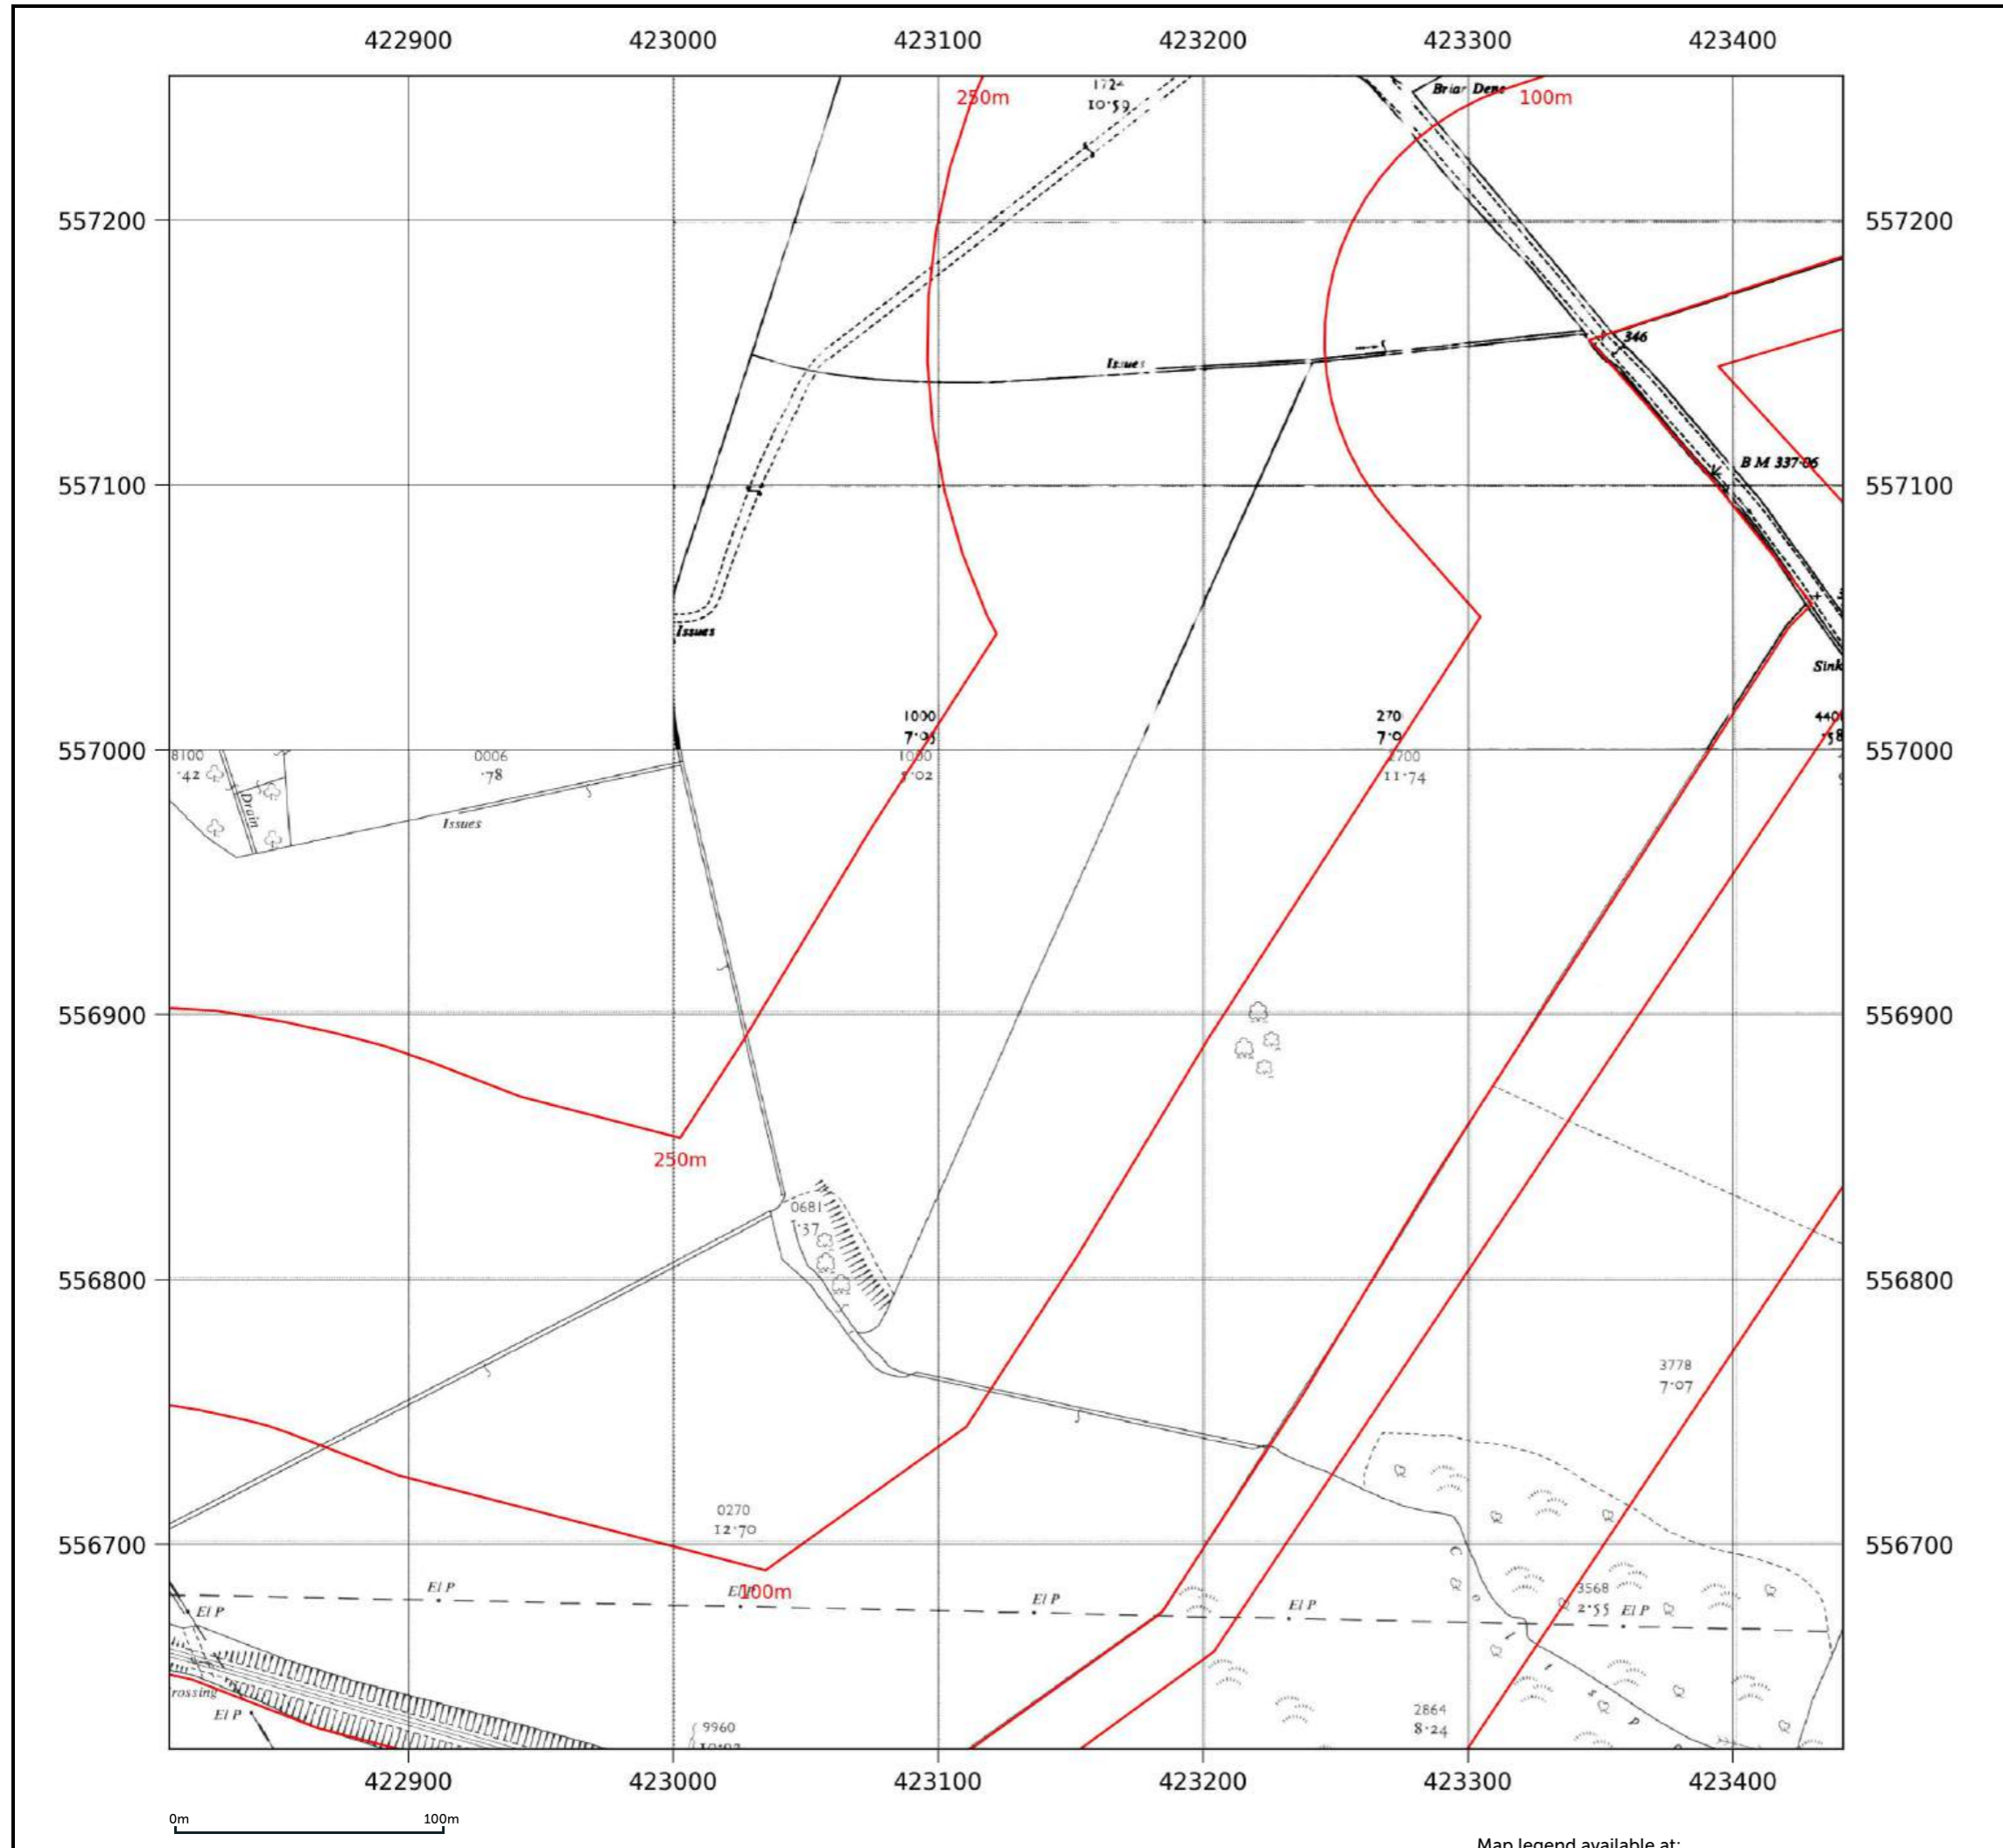

Contact us with any questions at:
info@groundsure.com
01273 257 755