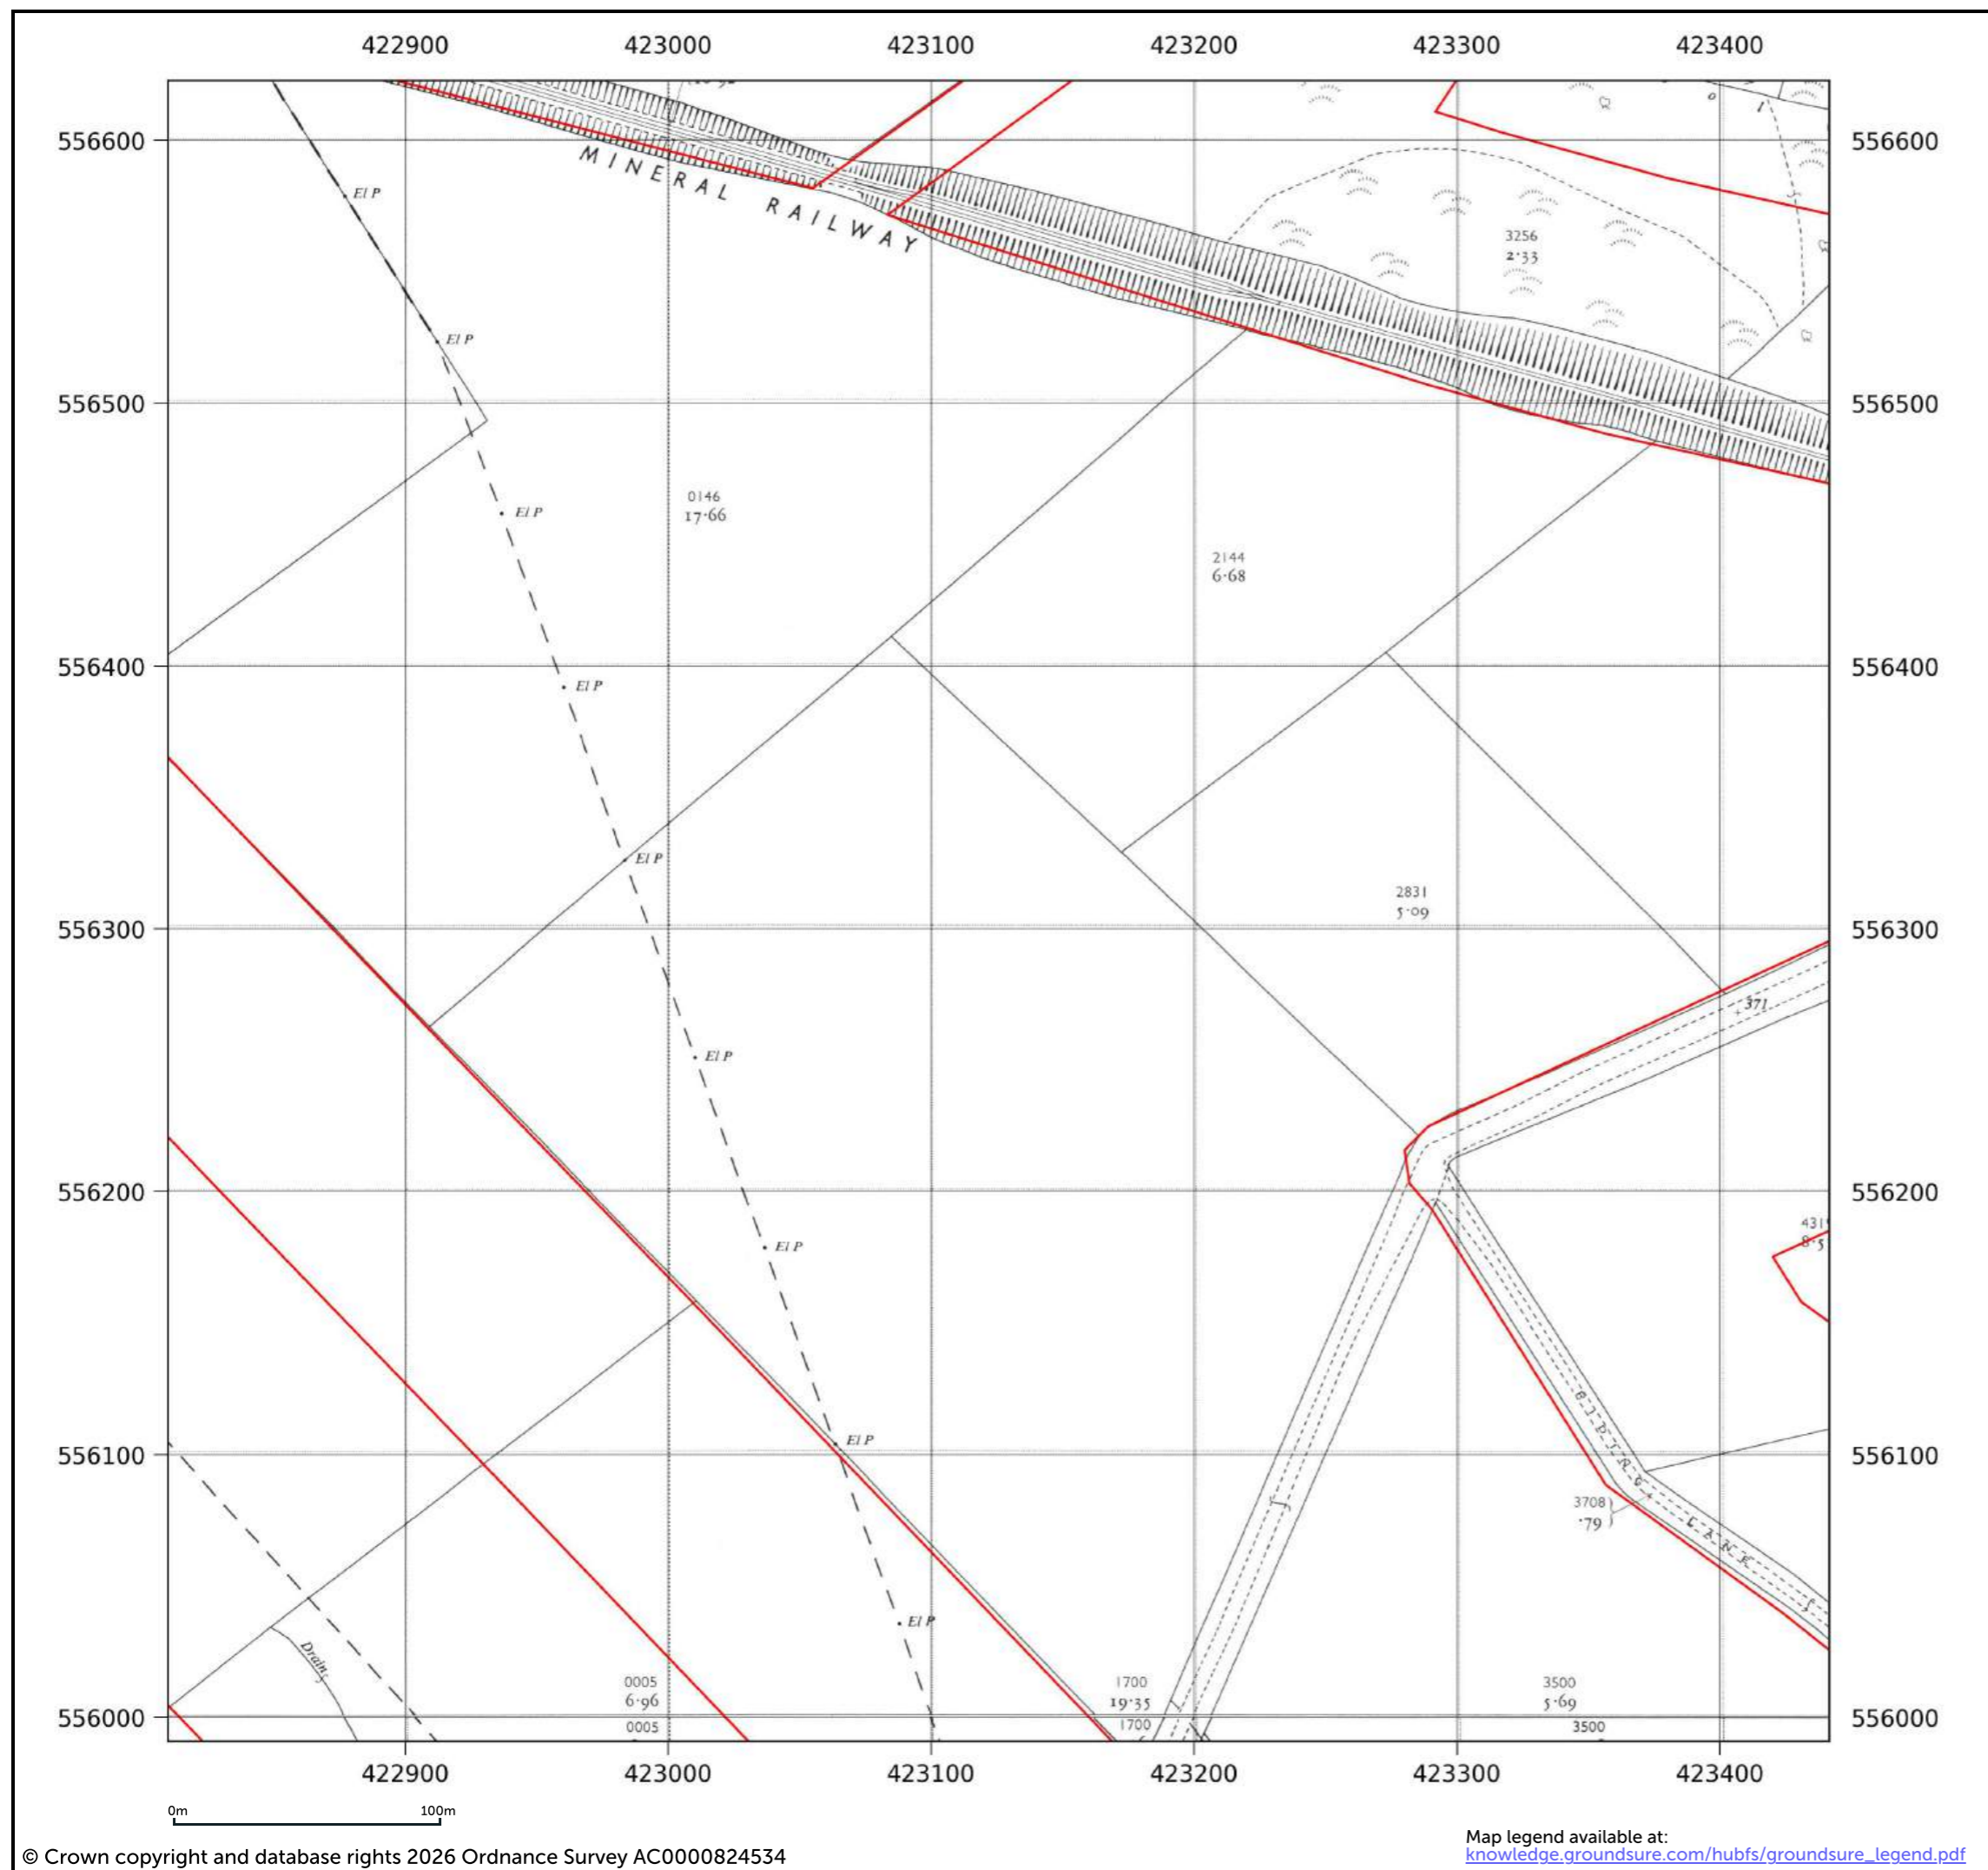

Contact us with any questions at:
info@groundsure.com
01273 257 755