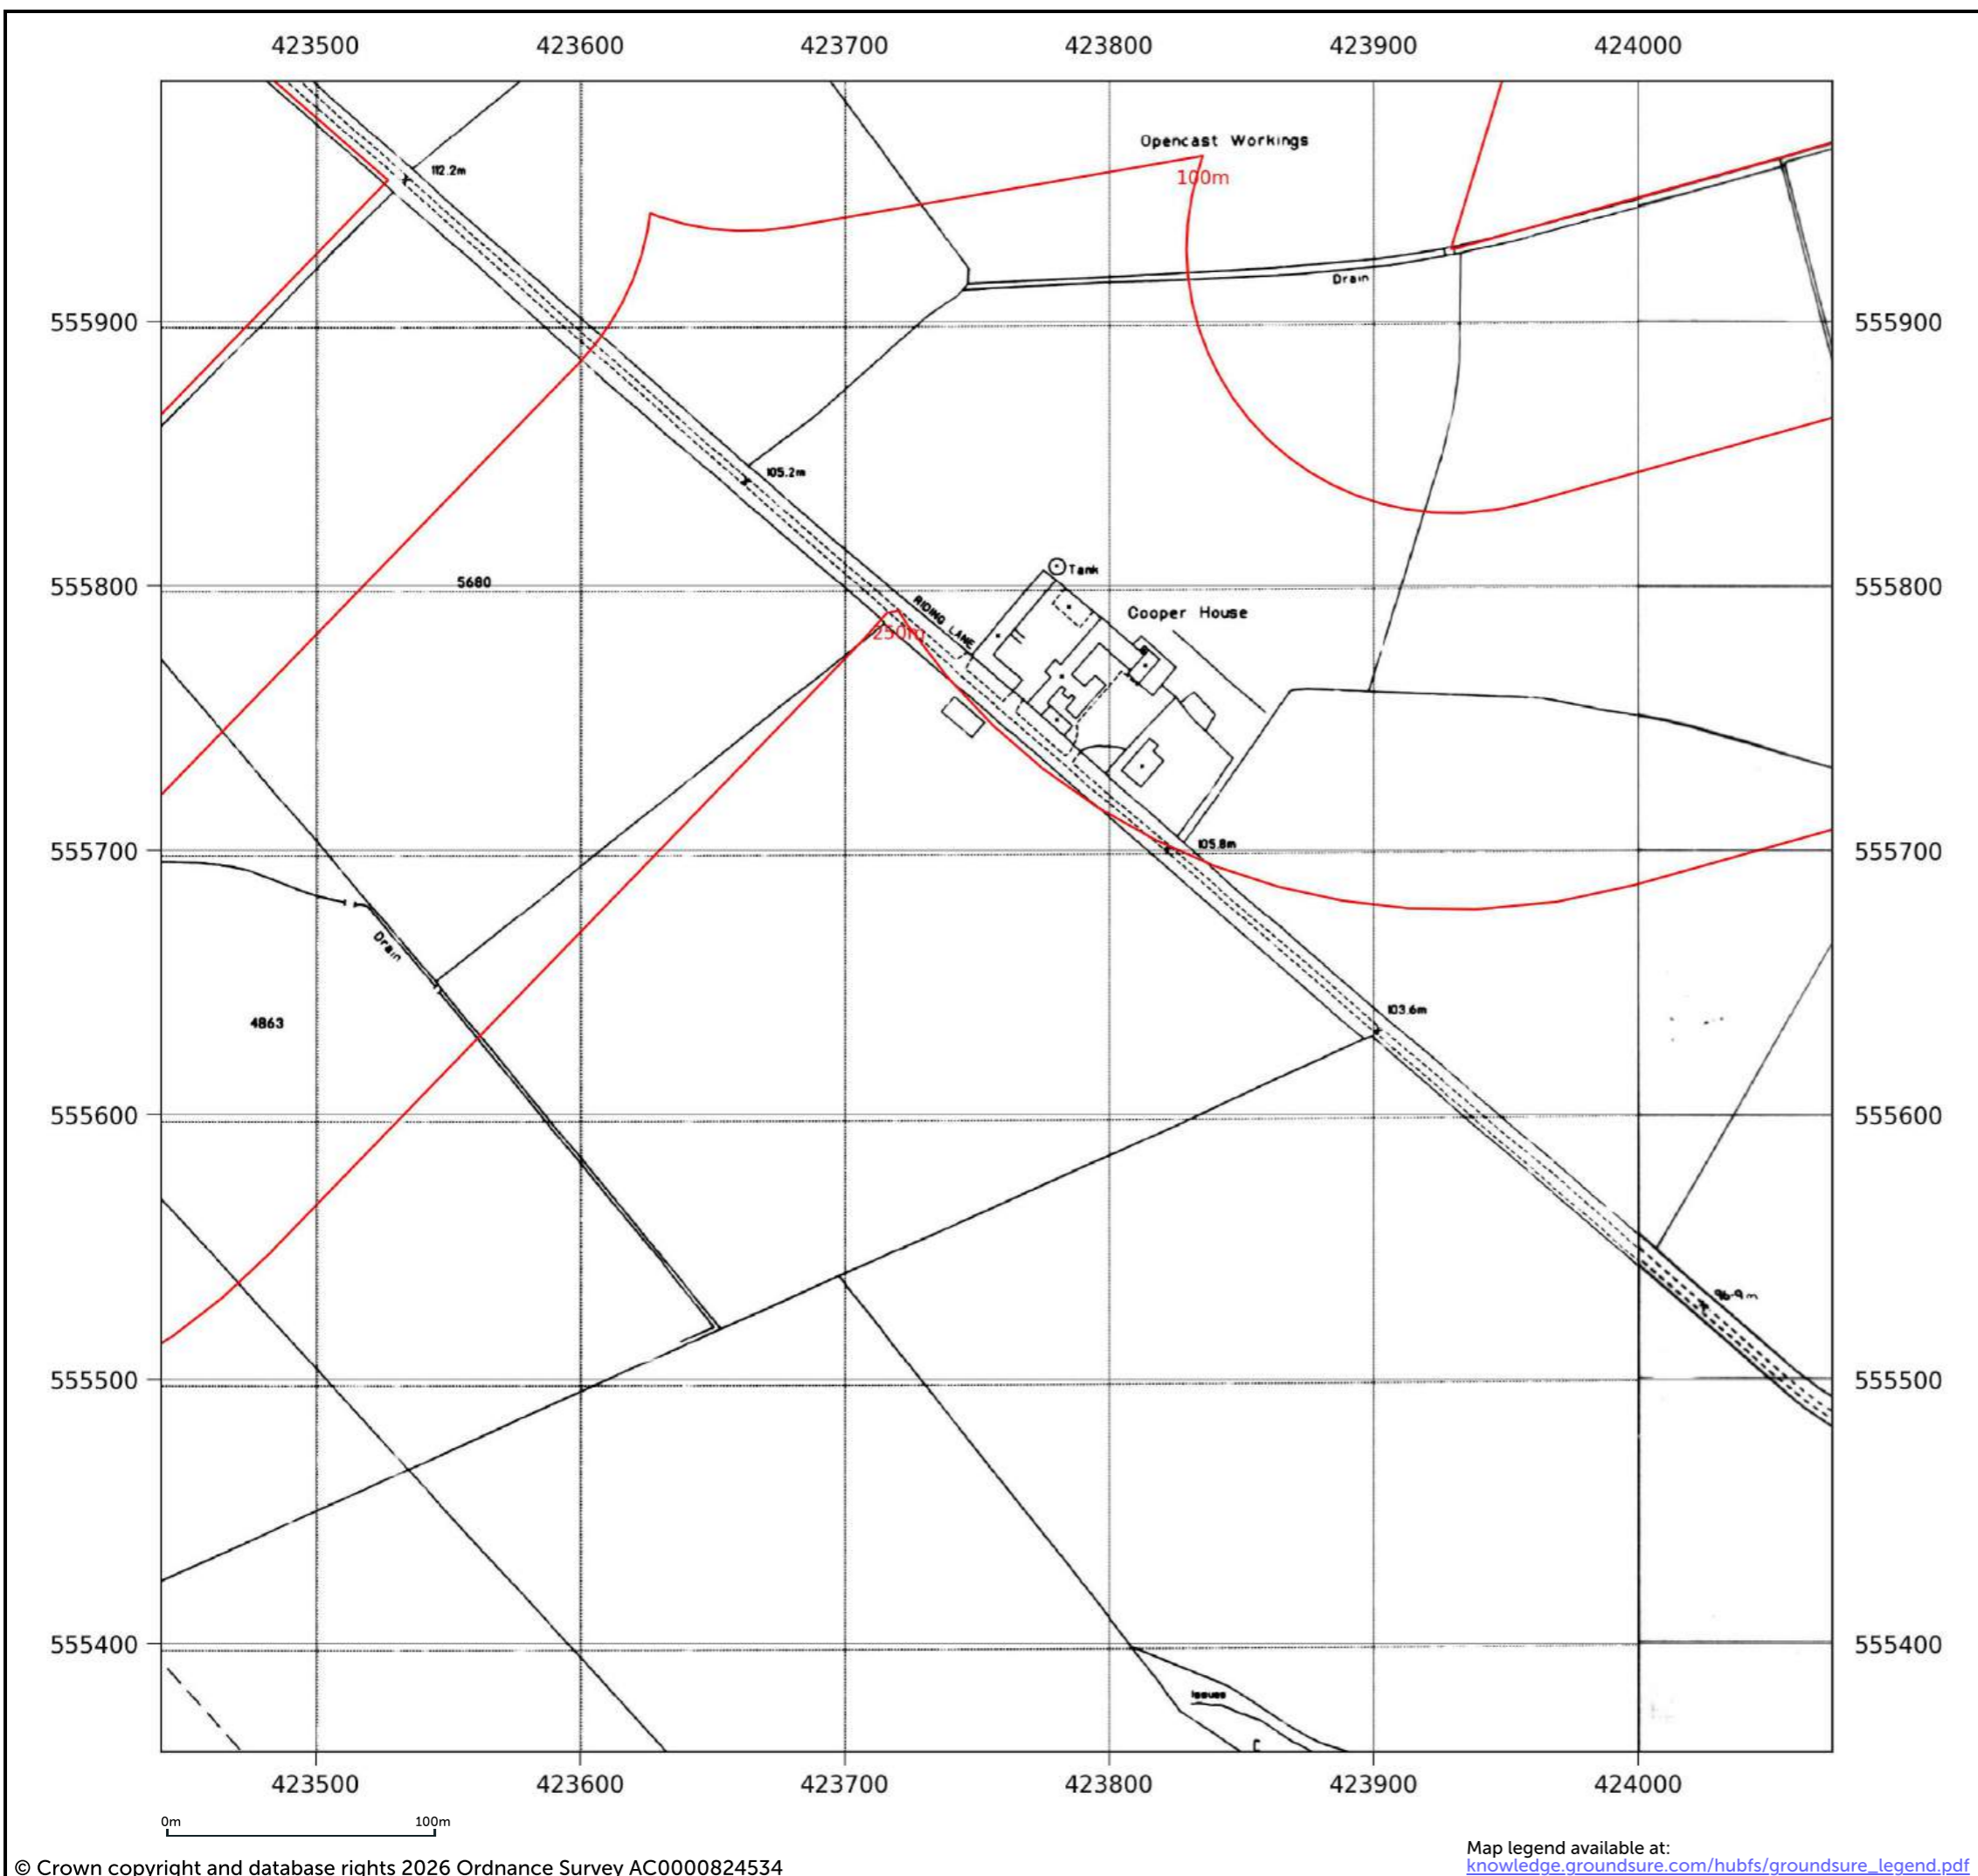

Map legend available at:
knowledge.groundsure.com/hubfs/groundsure_legend.pdf