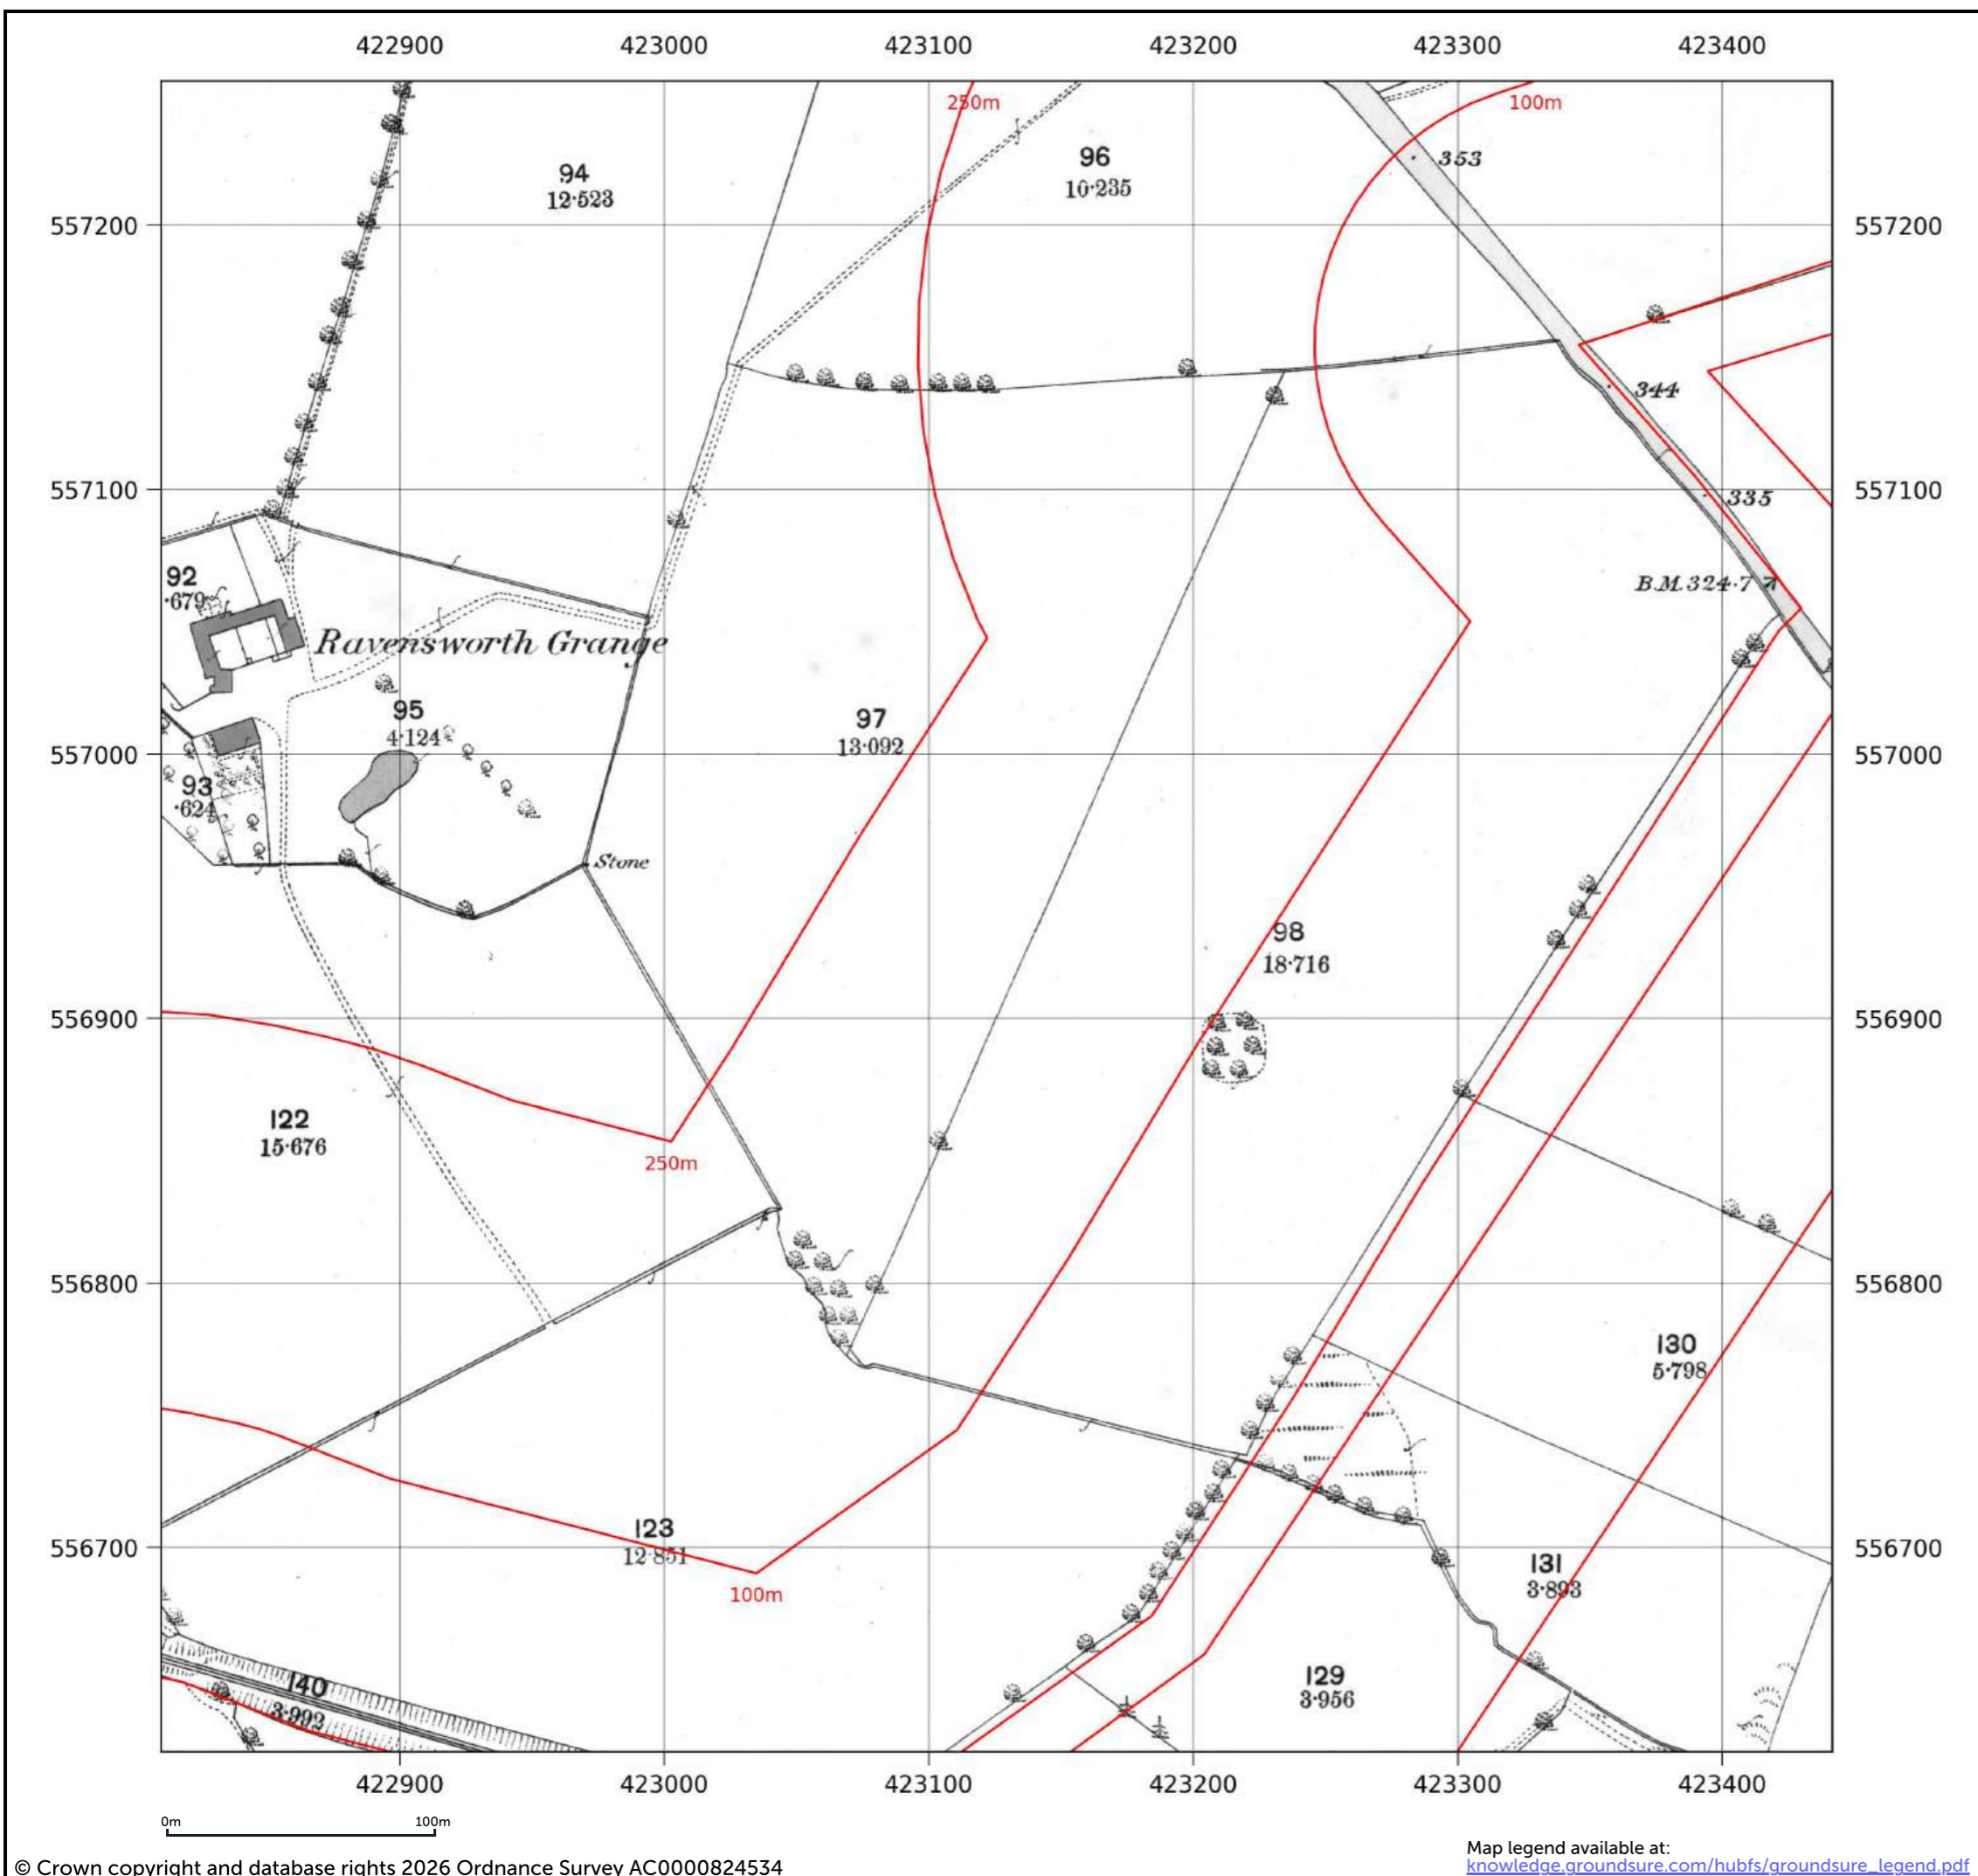

Contact us with any questions at:
info@groundsure.com
01273 257 755