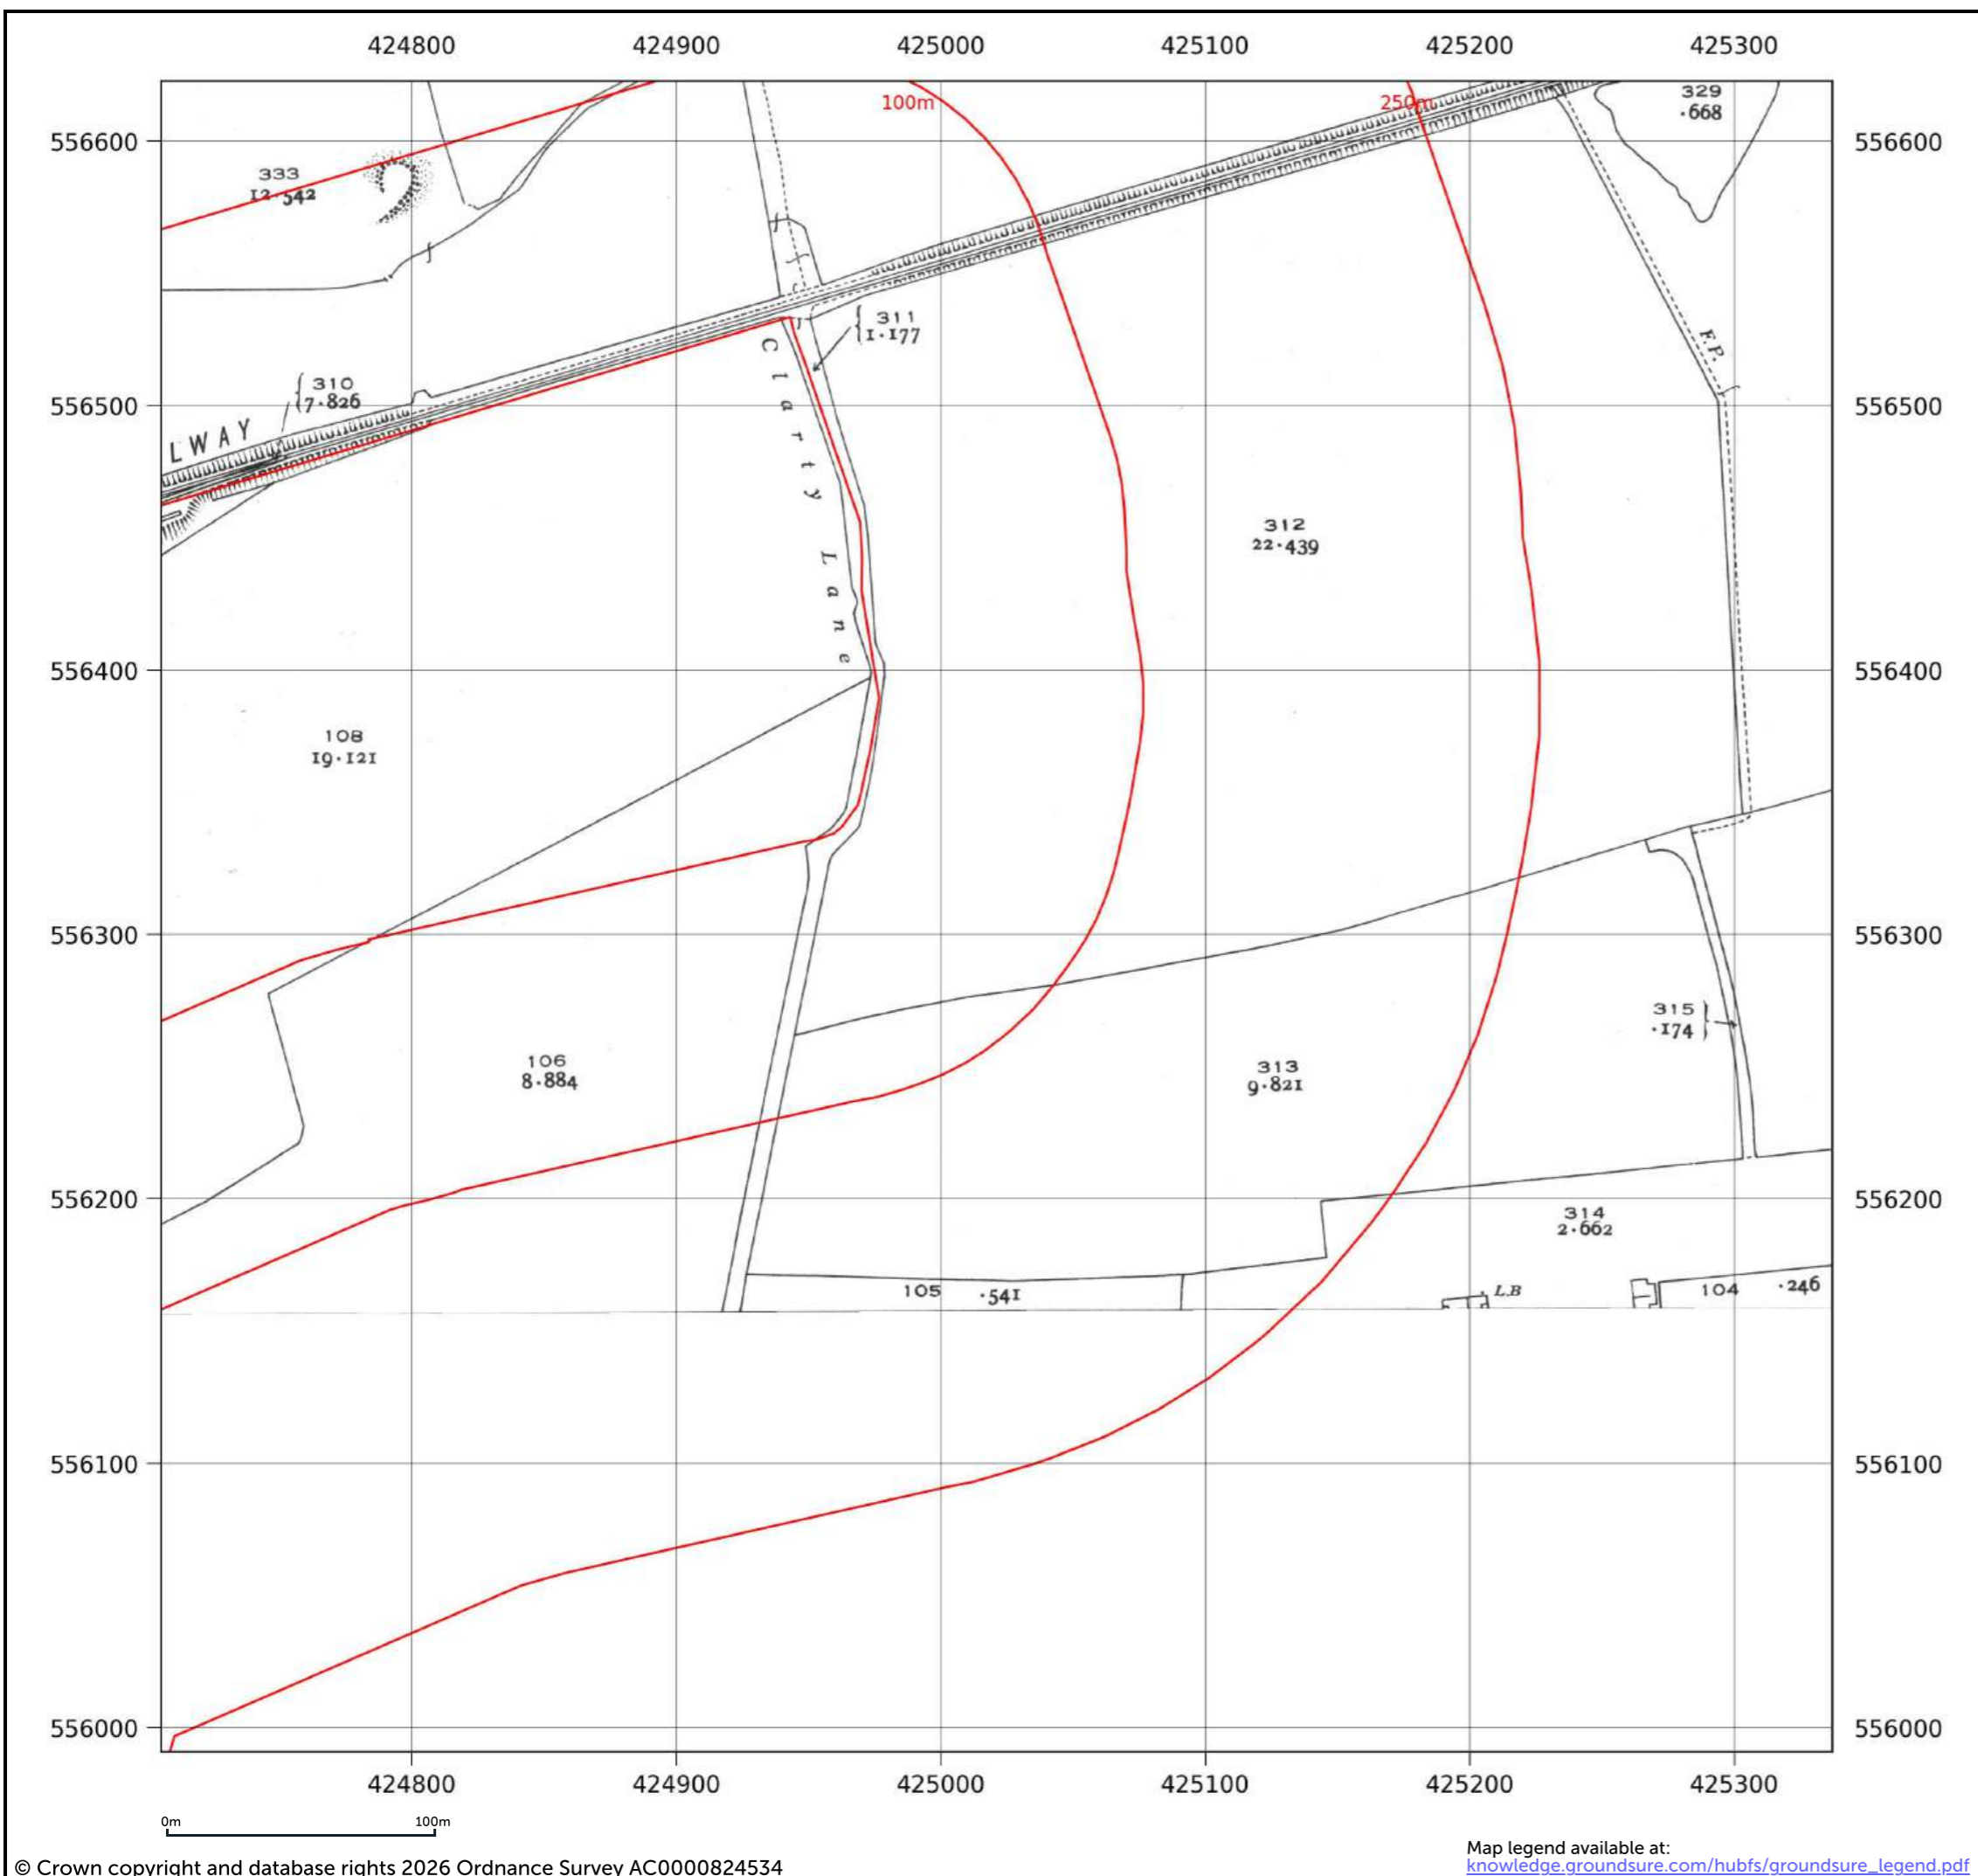

Site details:	Coltsdene, Kibblesworth, Gateshead
Client ref:	PO14046 : Groundsure Report 244990
Report ref:	GS-GSA-RLE-EWD-SPL
Grid ref:	423687.94, 556385.5
Production date:	18 March 2026

Map name:	County Series
Map date:	1939
Scale:	1:2,500
Printed at:	1:2,500

Date: 1939 Surveyed: 1939 Revised: 1939

Contact us with any questions at:
info@groundsure.com
01273 257 755