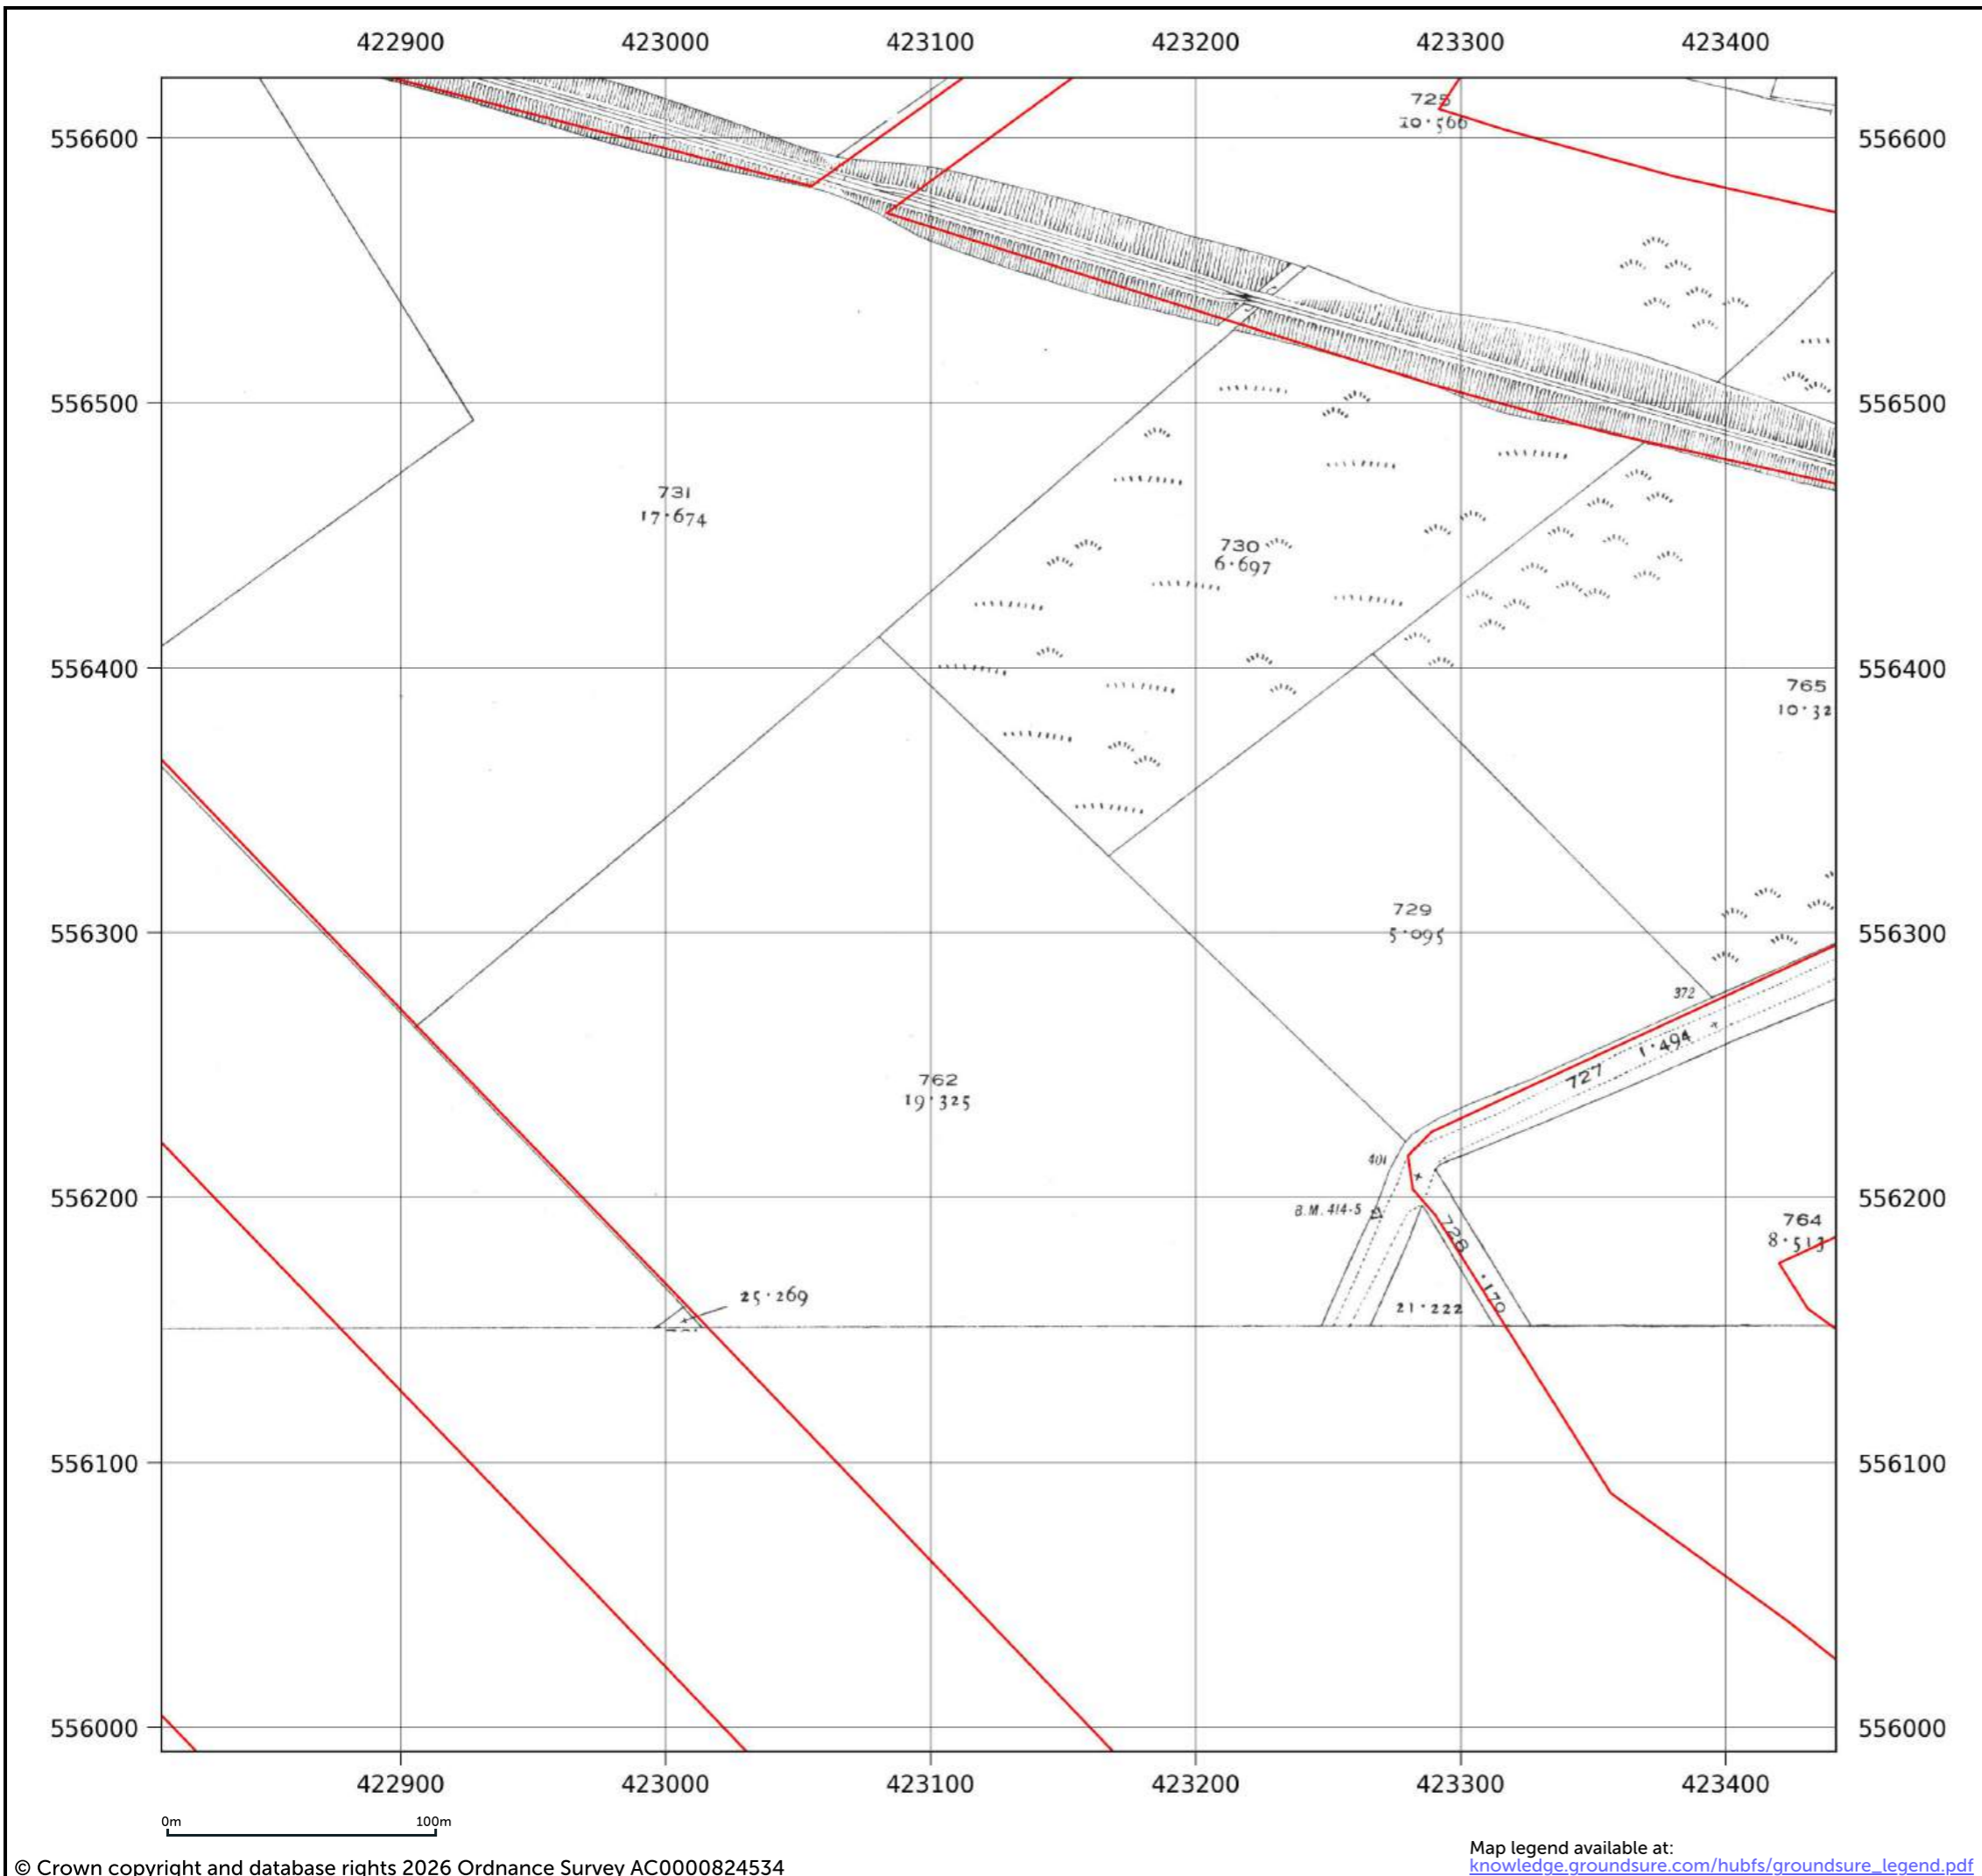

Site details:	Coltsdene, Kibblesworth, Gateshead
Client ref:	PO14046 : Groundsure Report 244990
Report ref:	GS-GSA-RLE-EWD-SPL
Grid ref:	423687.94, 556385.5
Production date:	18 March 2026

Map name:	County Series
Map date:	1919
Scale:	1:2,500
Printed at:	1:2,500

Date: 1919 Surveyed: 1919 Revised: 1919

1_3	2_3	3_3
1_2	2_2	3_2
2_1	3_1	

Contact us with any questions at:
info@groundsure.com
01273 257 755