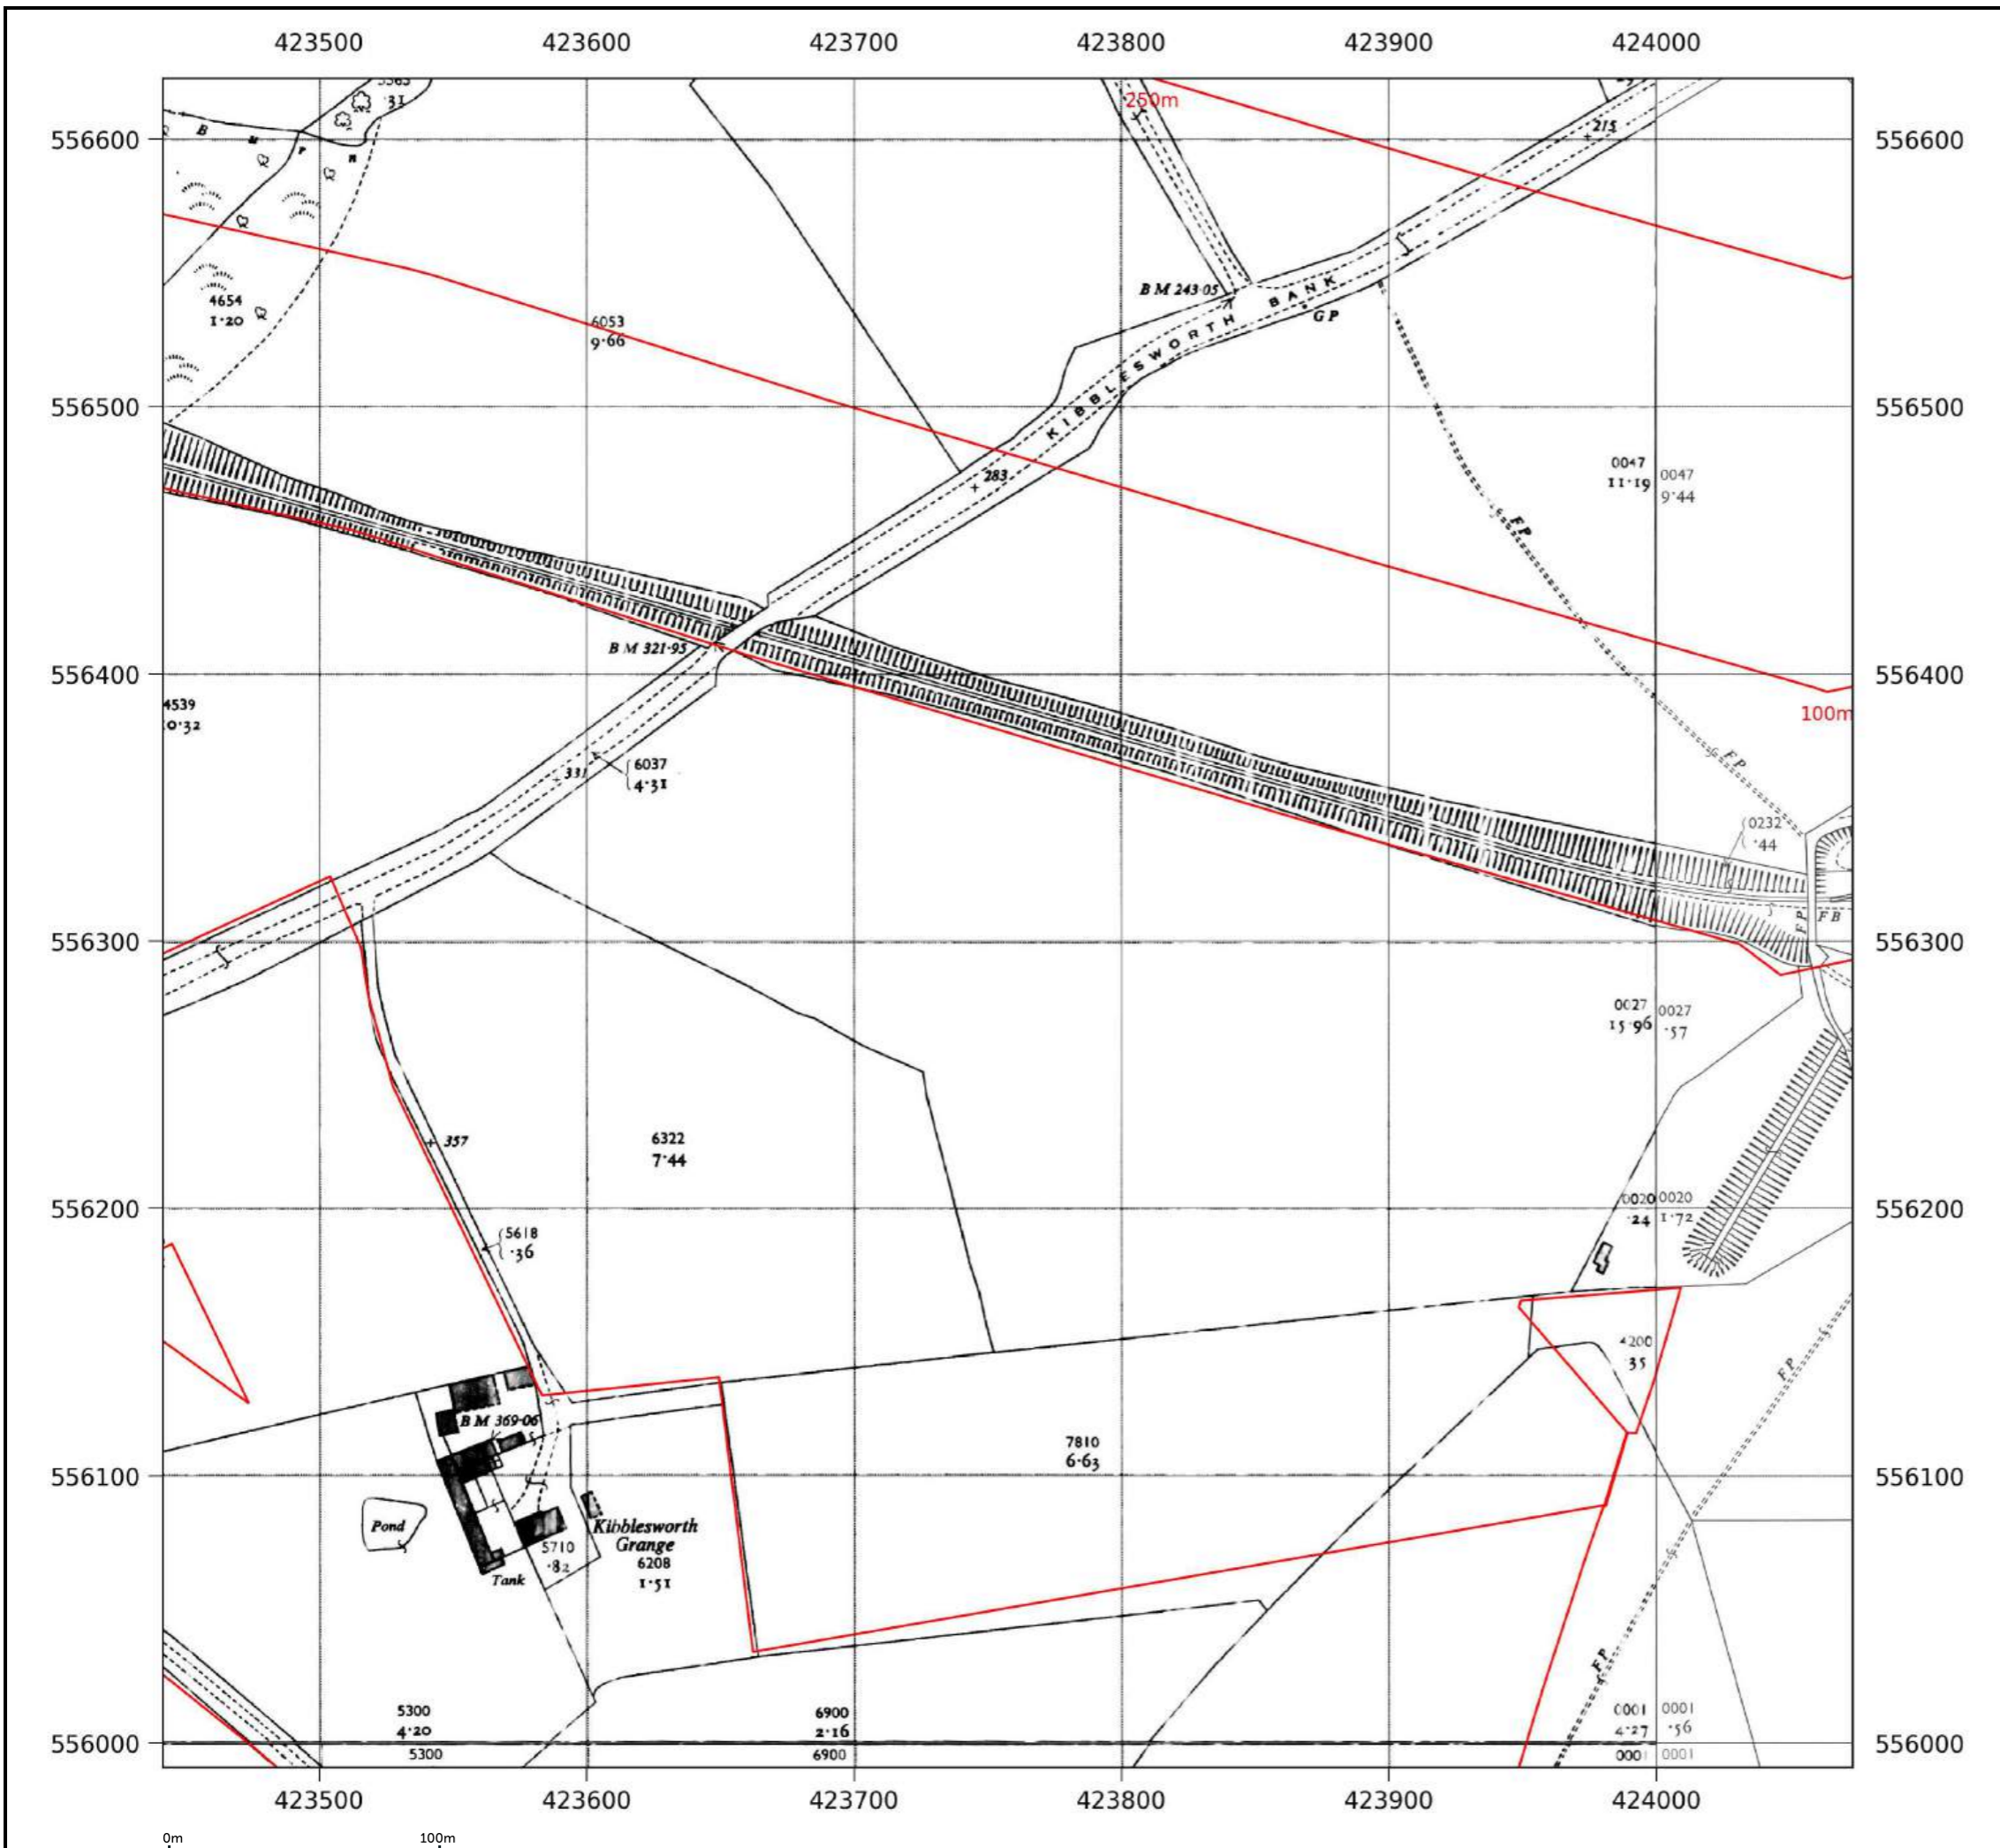

Site details:	Coltsdene, Kibblesworth, Gateshead
Client ref:	PO14046 : Groundsure Report 244990
Report ref:	GS-GSA-RLE-EWD-SPL
Grid ref:	423687.94, 556385.5
Production date:	18 March 2026

Map name:	National Grid
Map date:	1959-1960
Scale:	1:2,500
Printed at:	1:2,500

Date: 1960	Date: 1960
Surveyed: 1959	Surveyed: 1959
Revised: 1959	Revised: 1959
Copyright: 1960	Copyright: 1959
Levelled: 1956	Levelled: 1956

Contact us with any questions at:
info@groundsure.com
01273 257 755