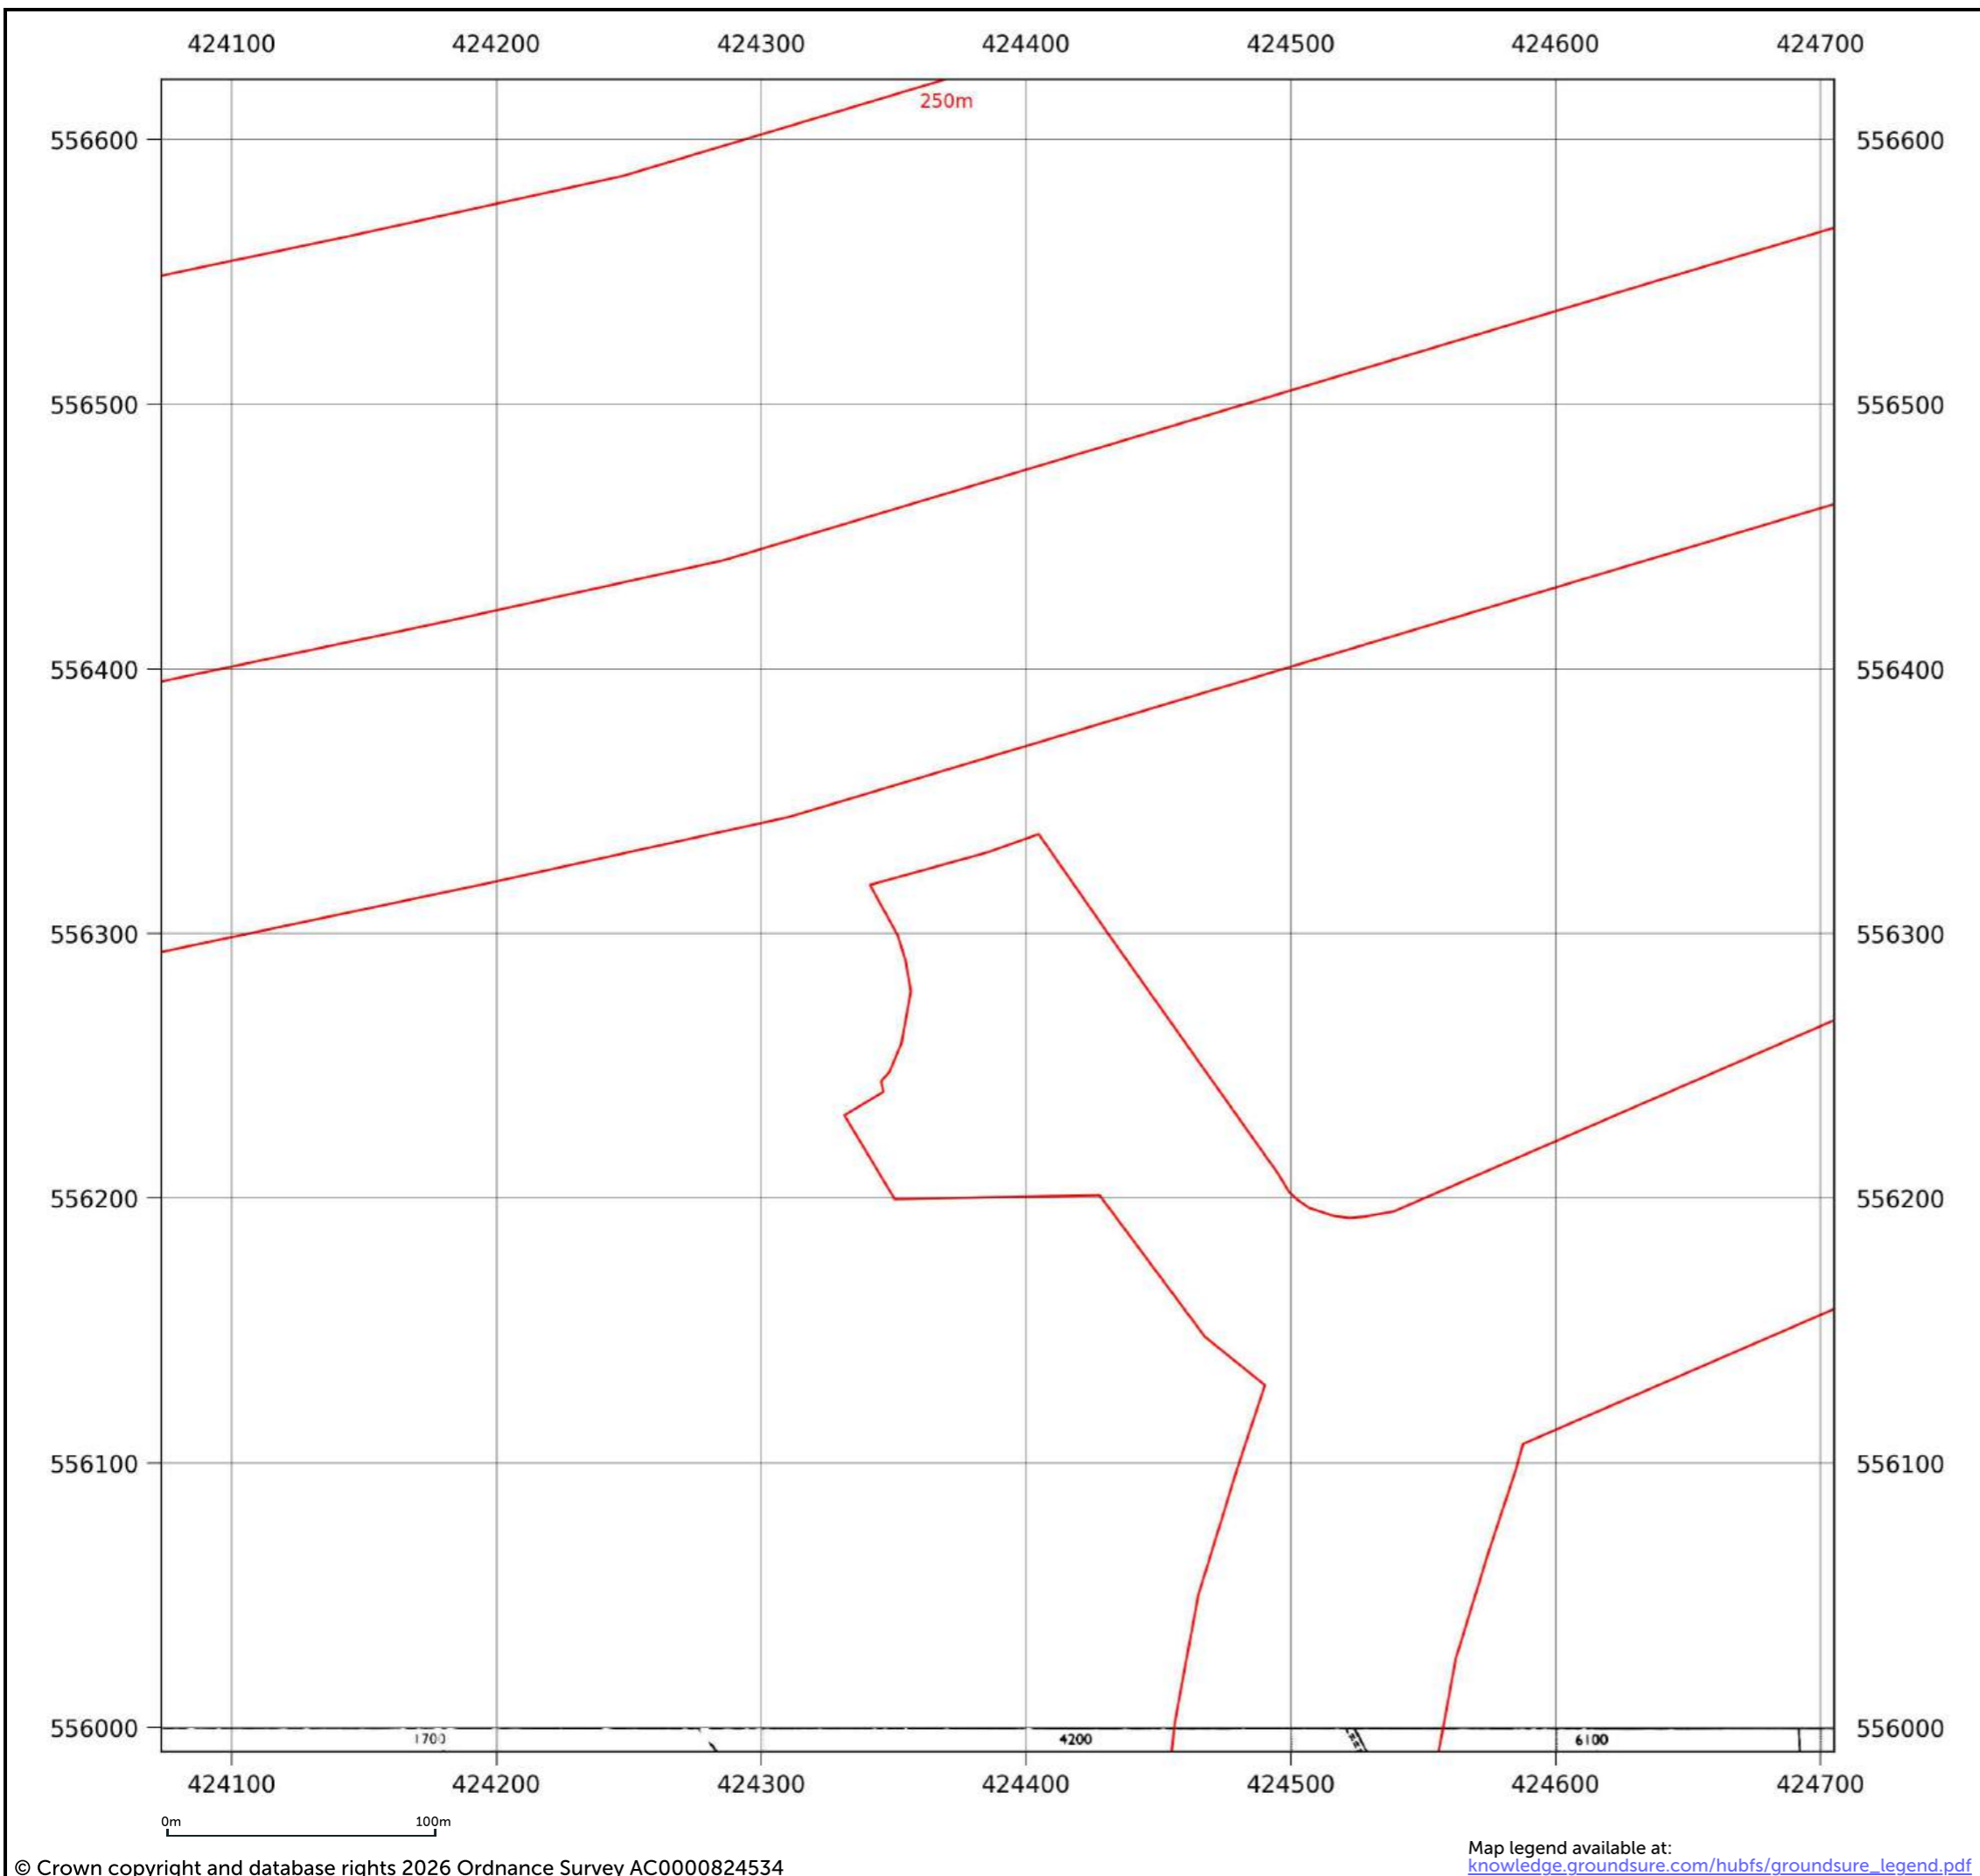

Site details:	Coltsdene, Kibblesworth, Gateshead
Client ref:	PO14046 : Groundsure Report 244990
Report ref:	GS-GSA-RLE-EWD-SPL
Grid ref:	423687.94, 556385.5
Production date:	18 March 2026

Map name:	National Grid
Map date:	1959
Scale:	1:2,500
Printed at:	1:2,500