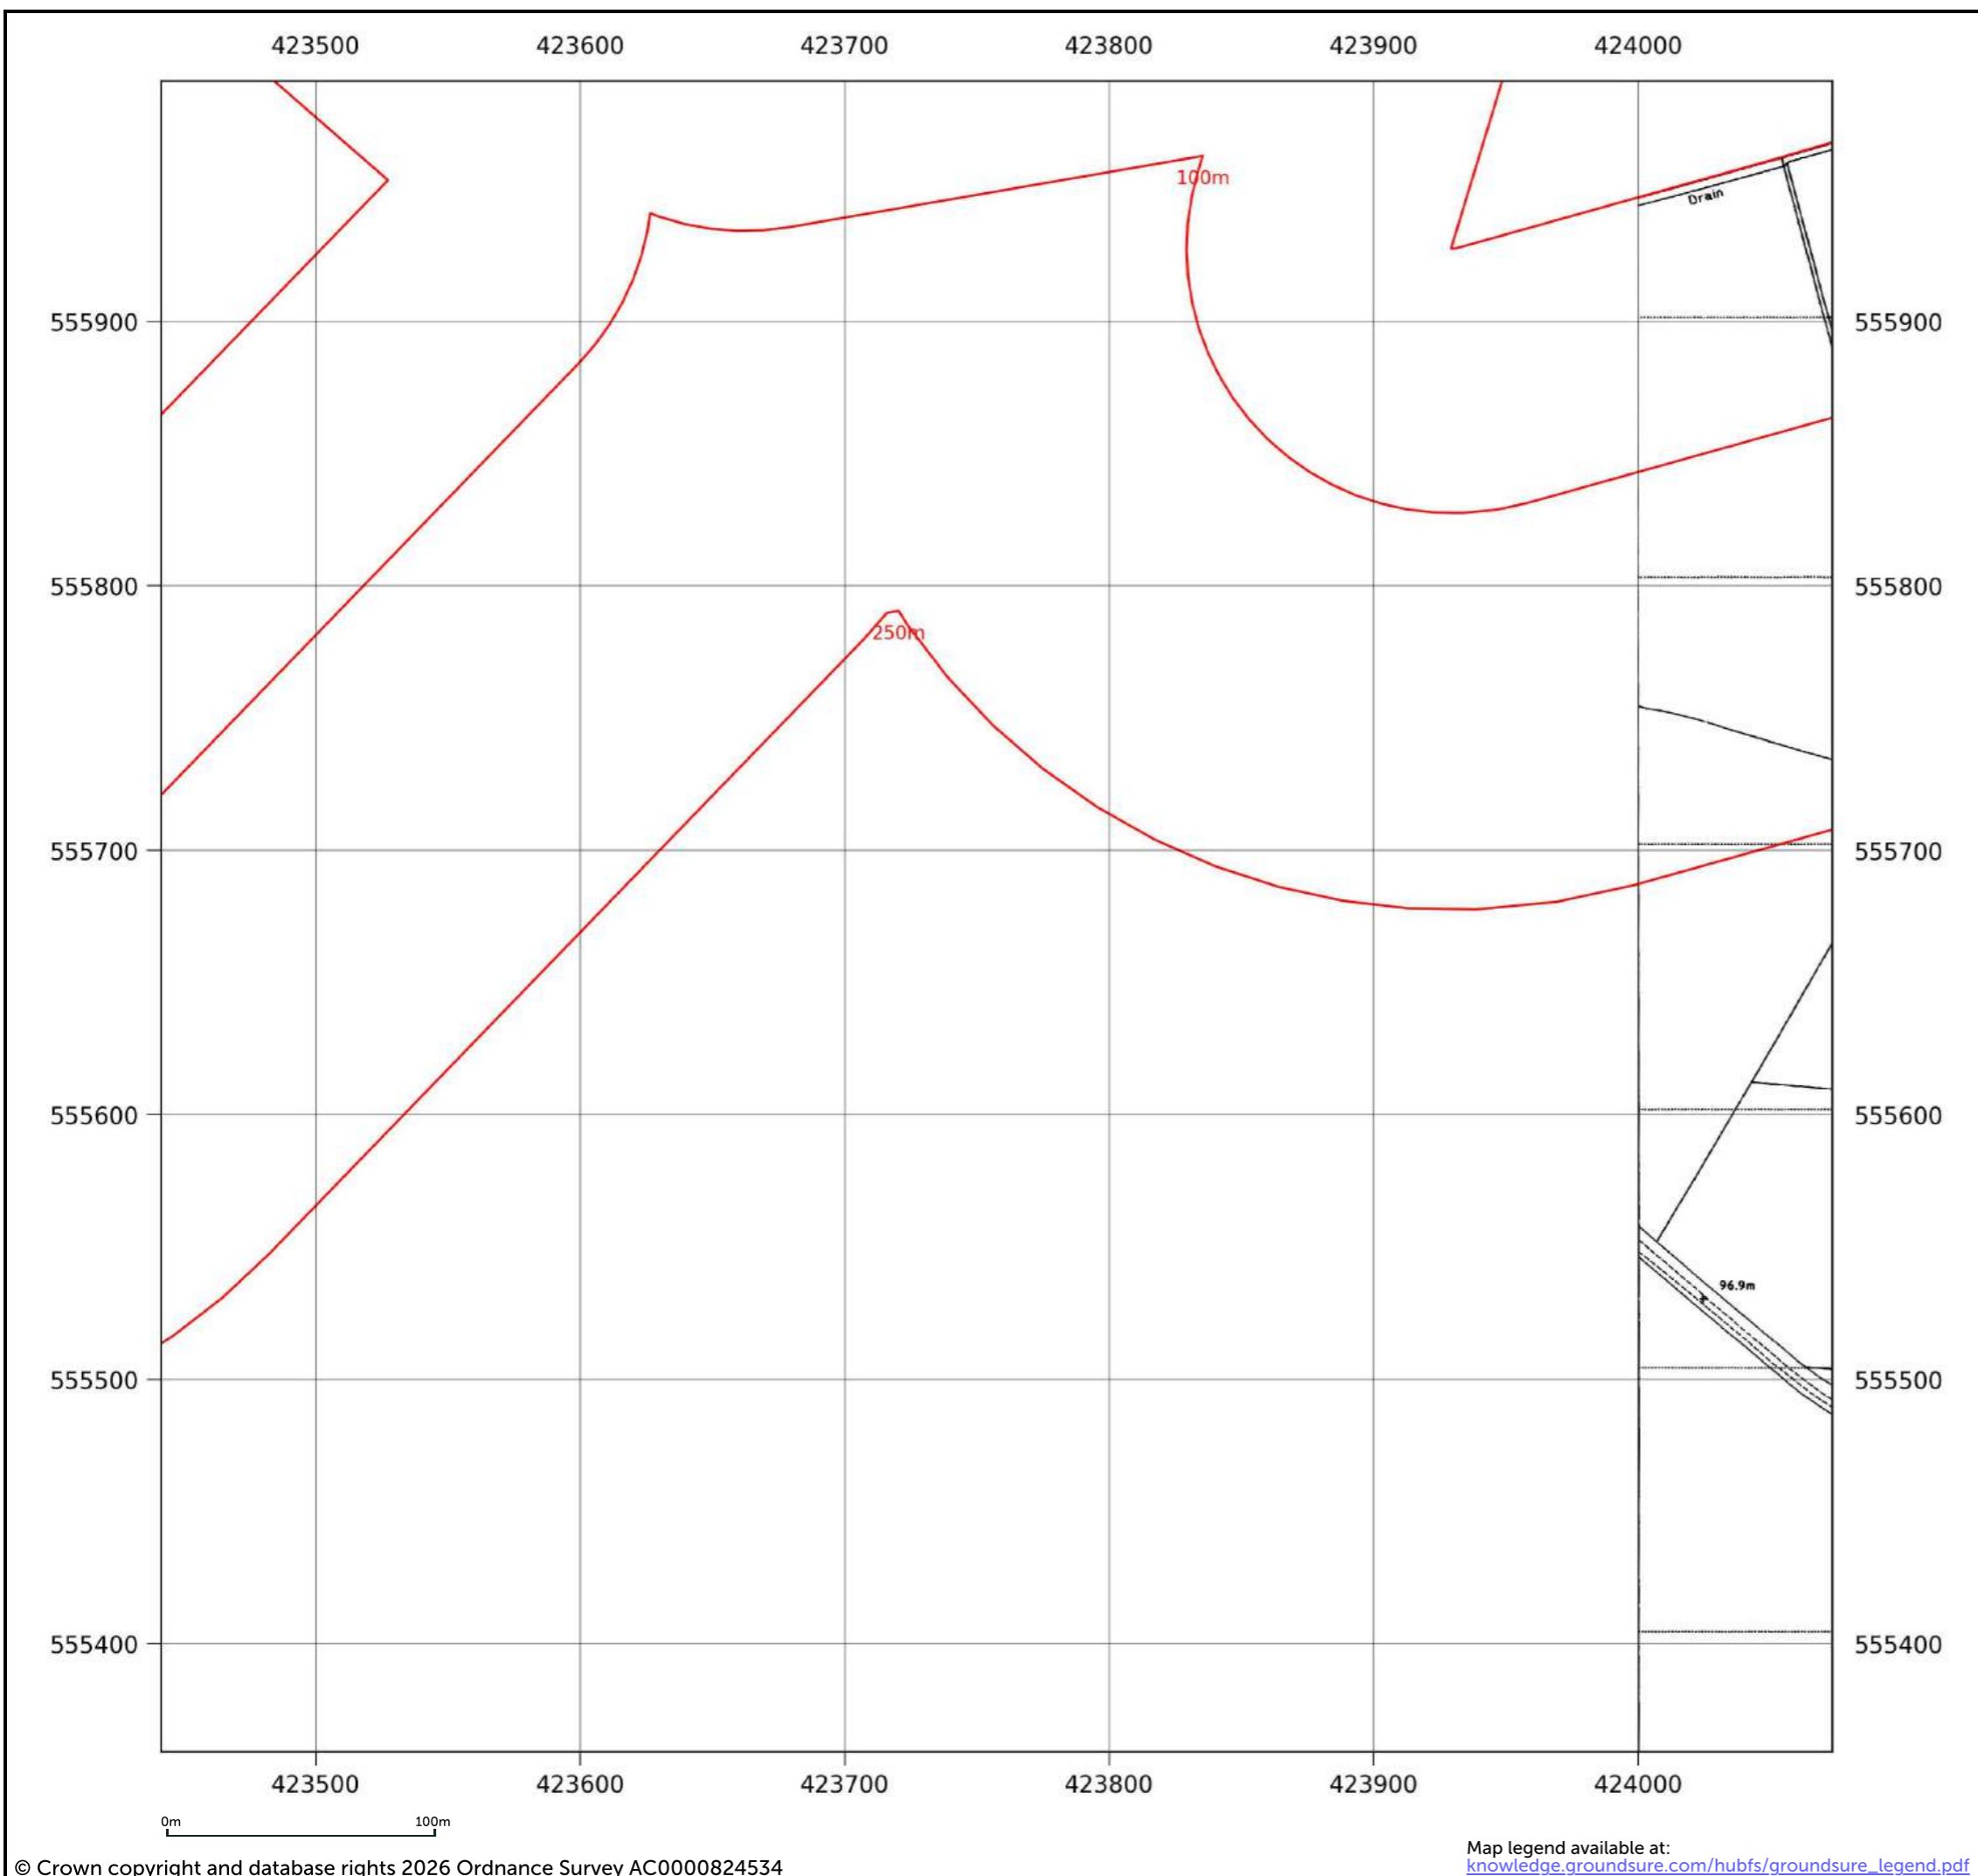

Map legend available at:
knowledge.groundsure.com/hubfs/groundsure_legend.pdf