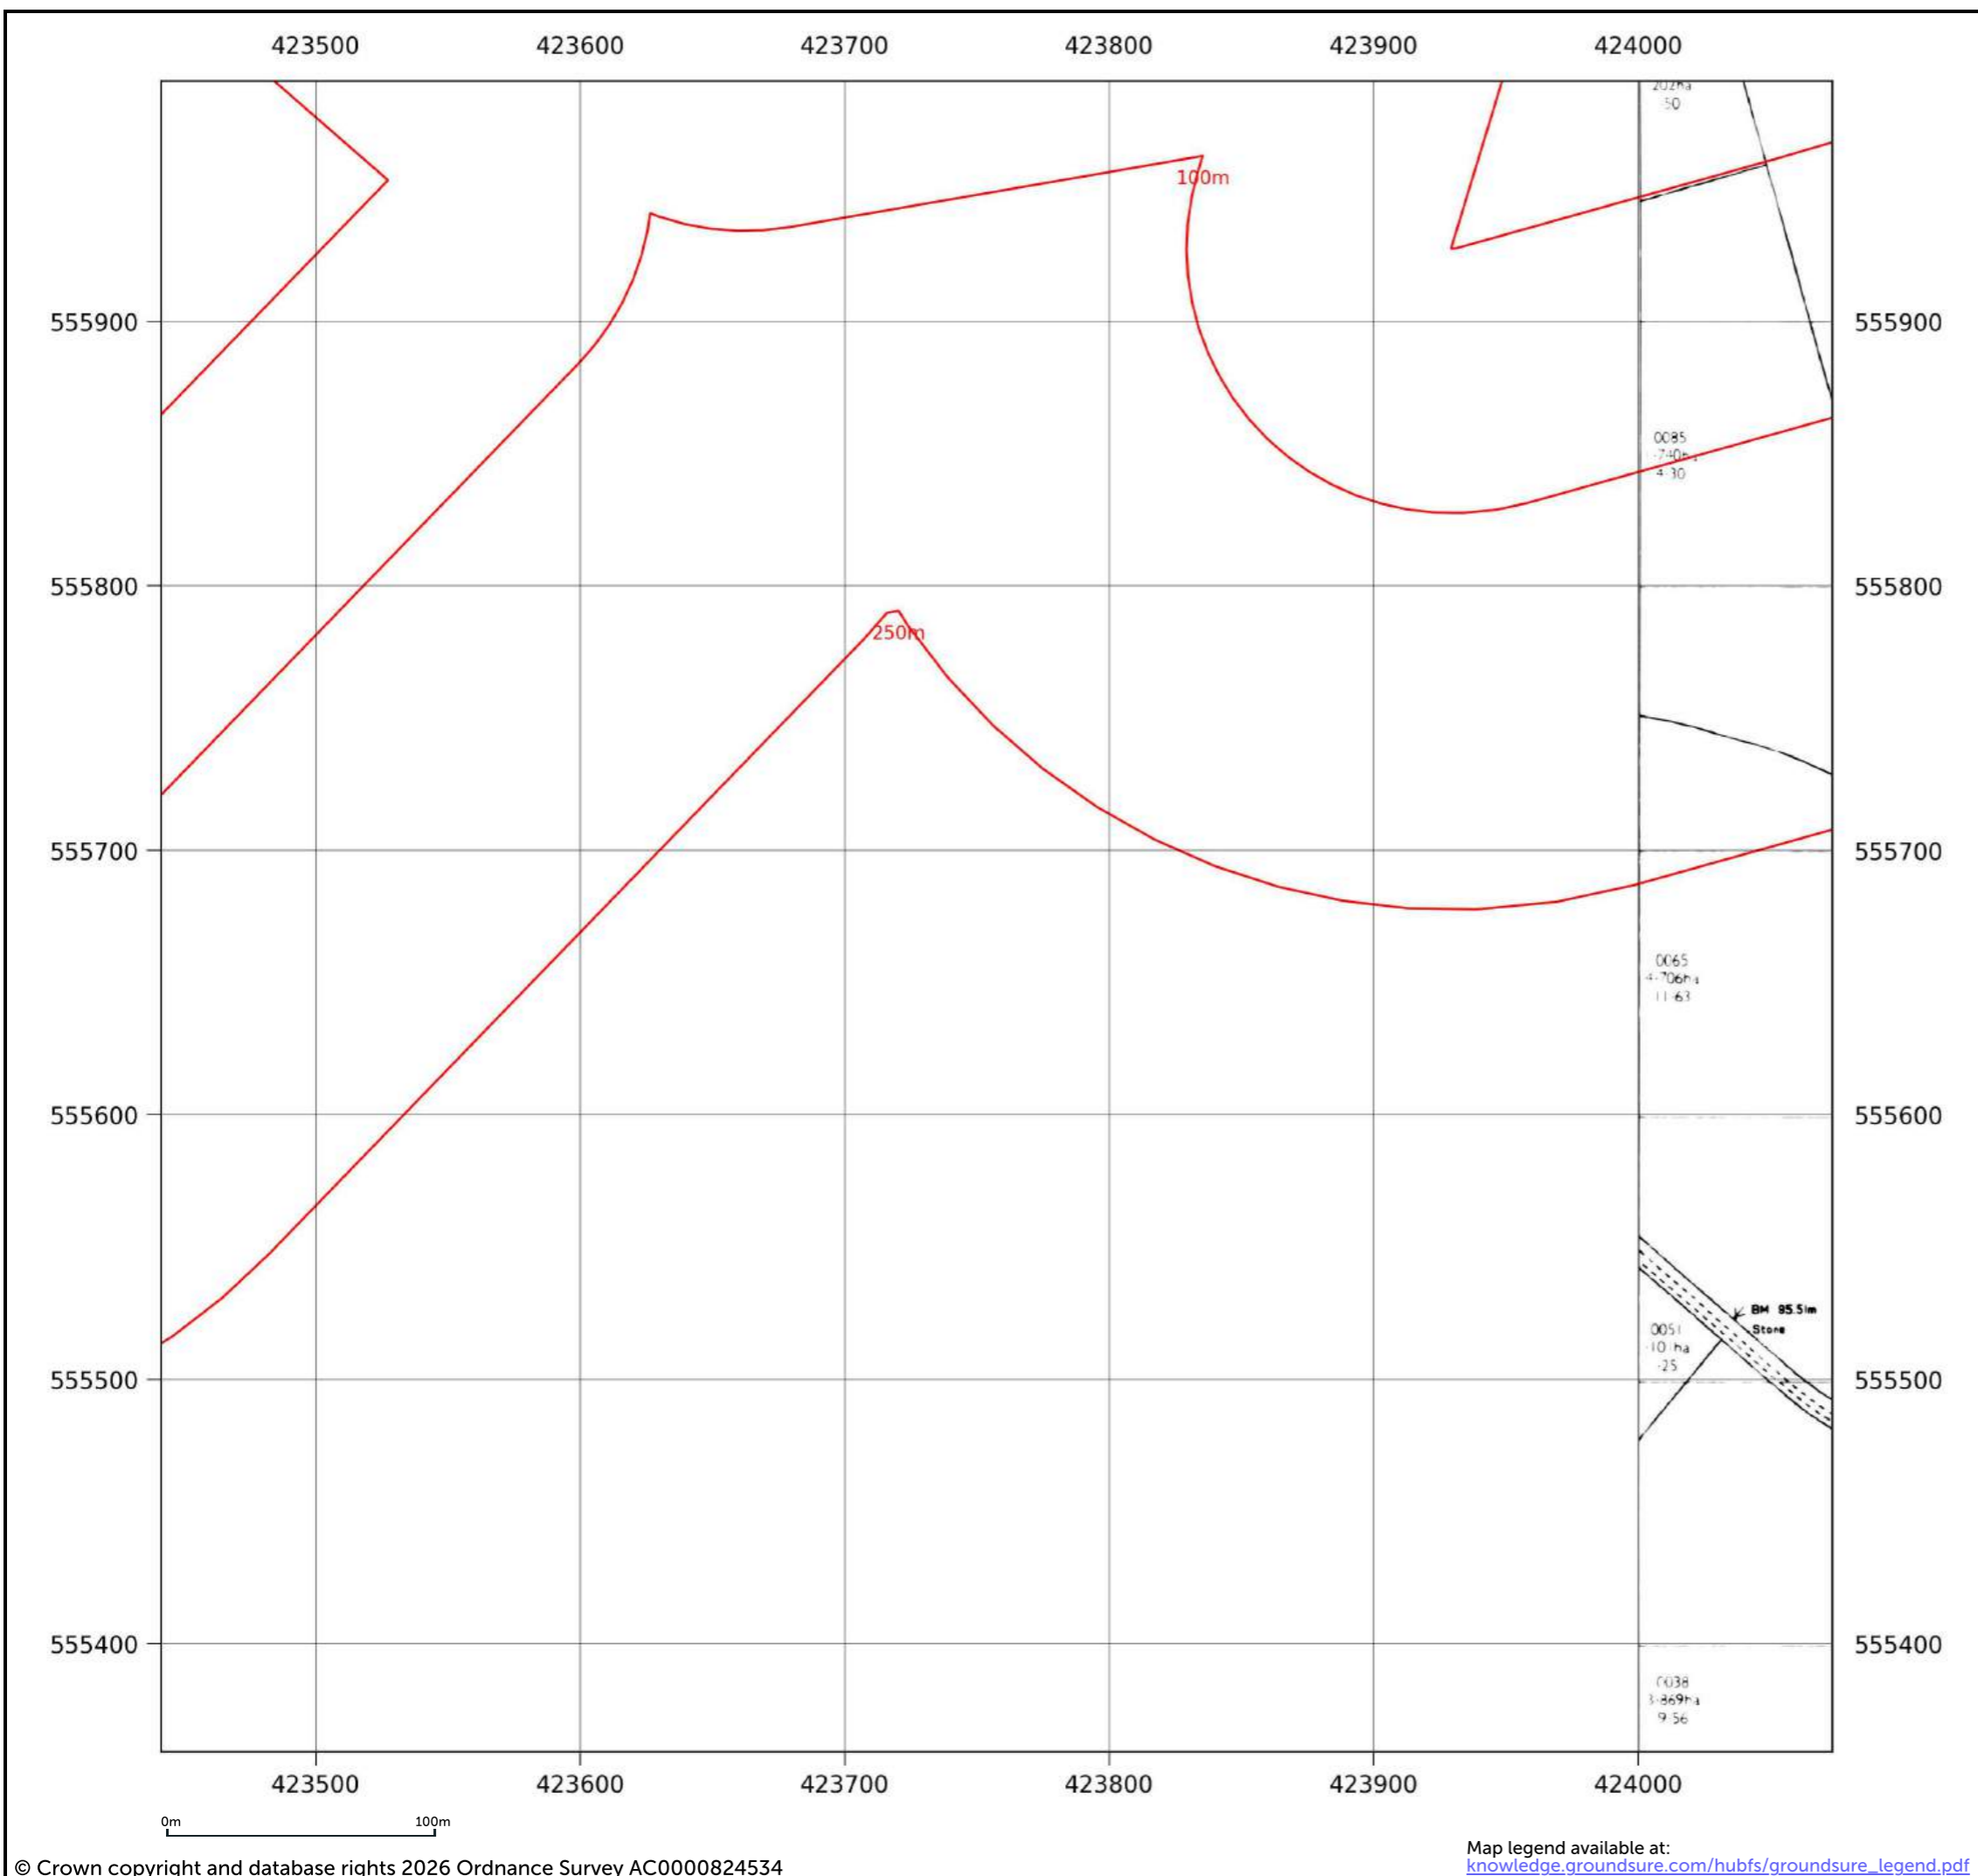

Site details:	Coltsdene, Kibblesworth, Gateshead
Client ref:	PO14046 : Groundsure Report 244990
Report ref:	GS-GSA-RLE-EWD-SPL
Grid ref:	423687.94, 556385.5
Production date:	18 March 2026

Map name:	National Grid
Map date:	1978
Scale:	1:2,500
Printed at:	1:2,500

Date: 1978 Surveyed: 1959 Revised: 1976 Edition: 1978 Copyright: 1958 Levelled: 1956

Contact us with any questions at:
info@groundsure.com
01273 257 755