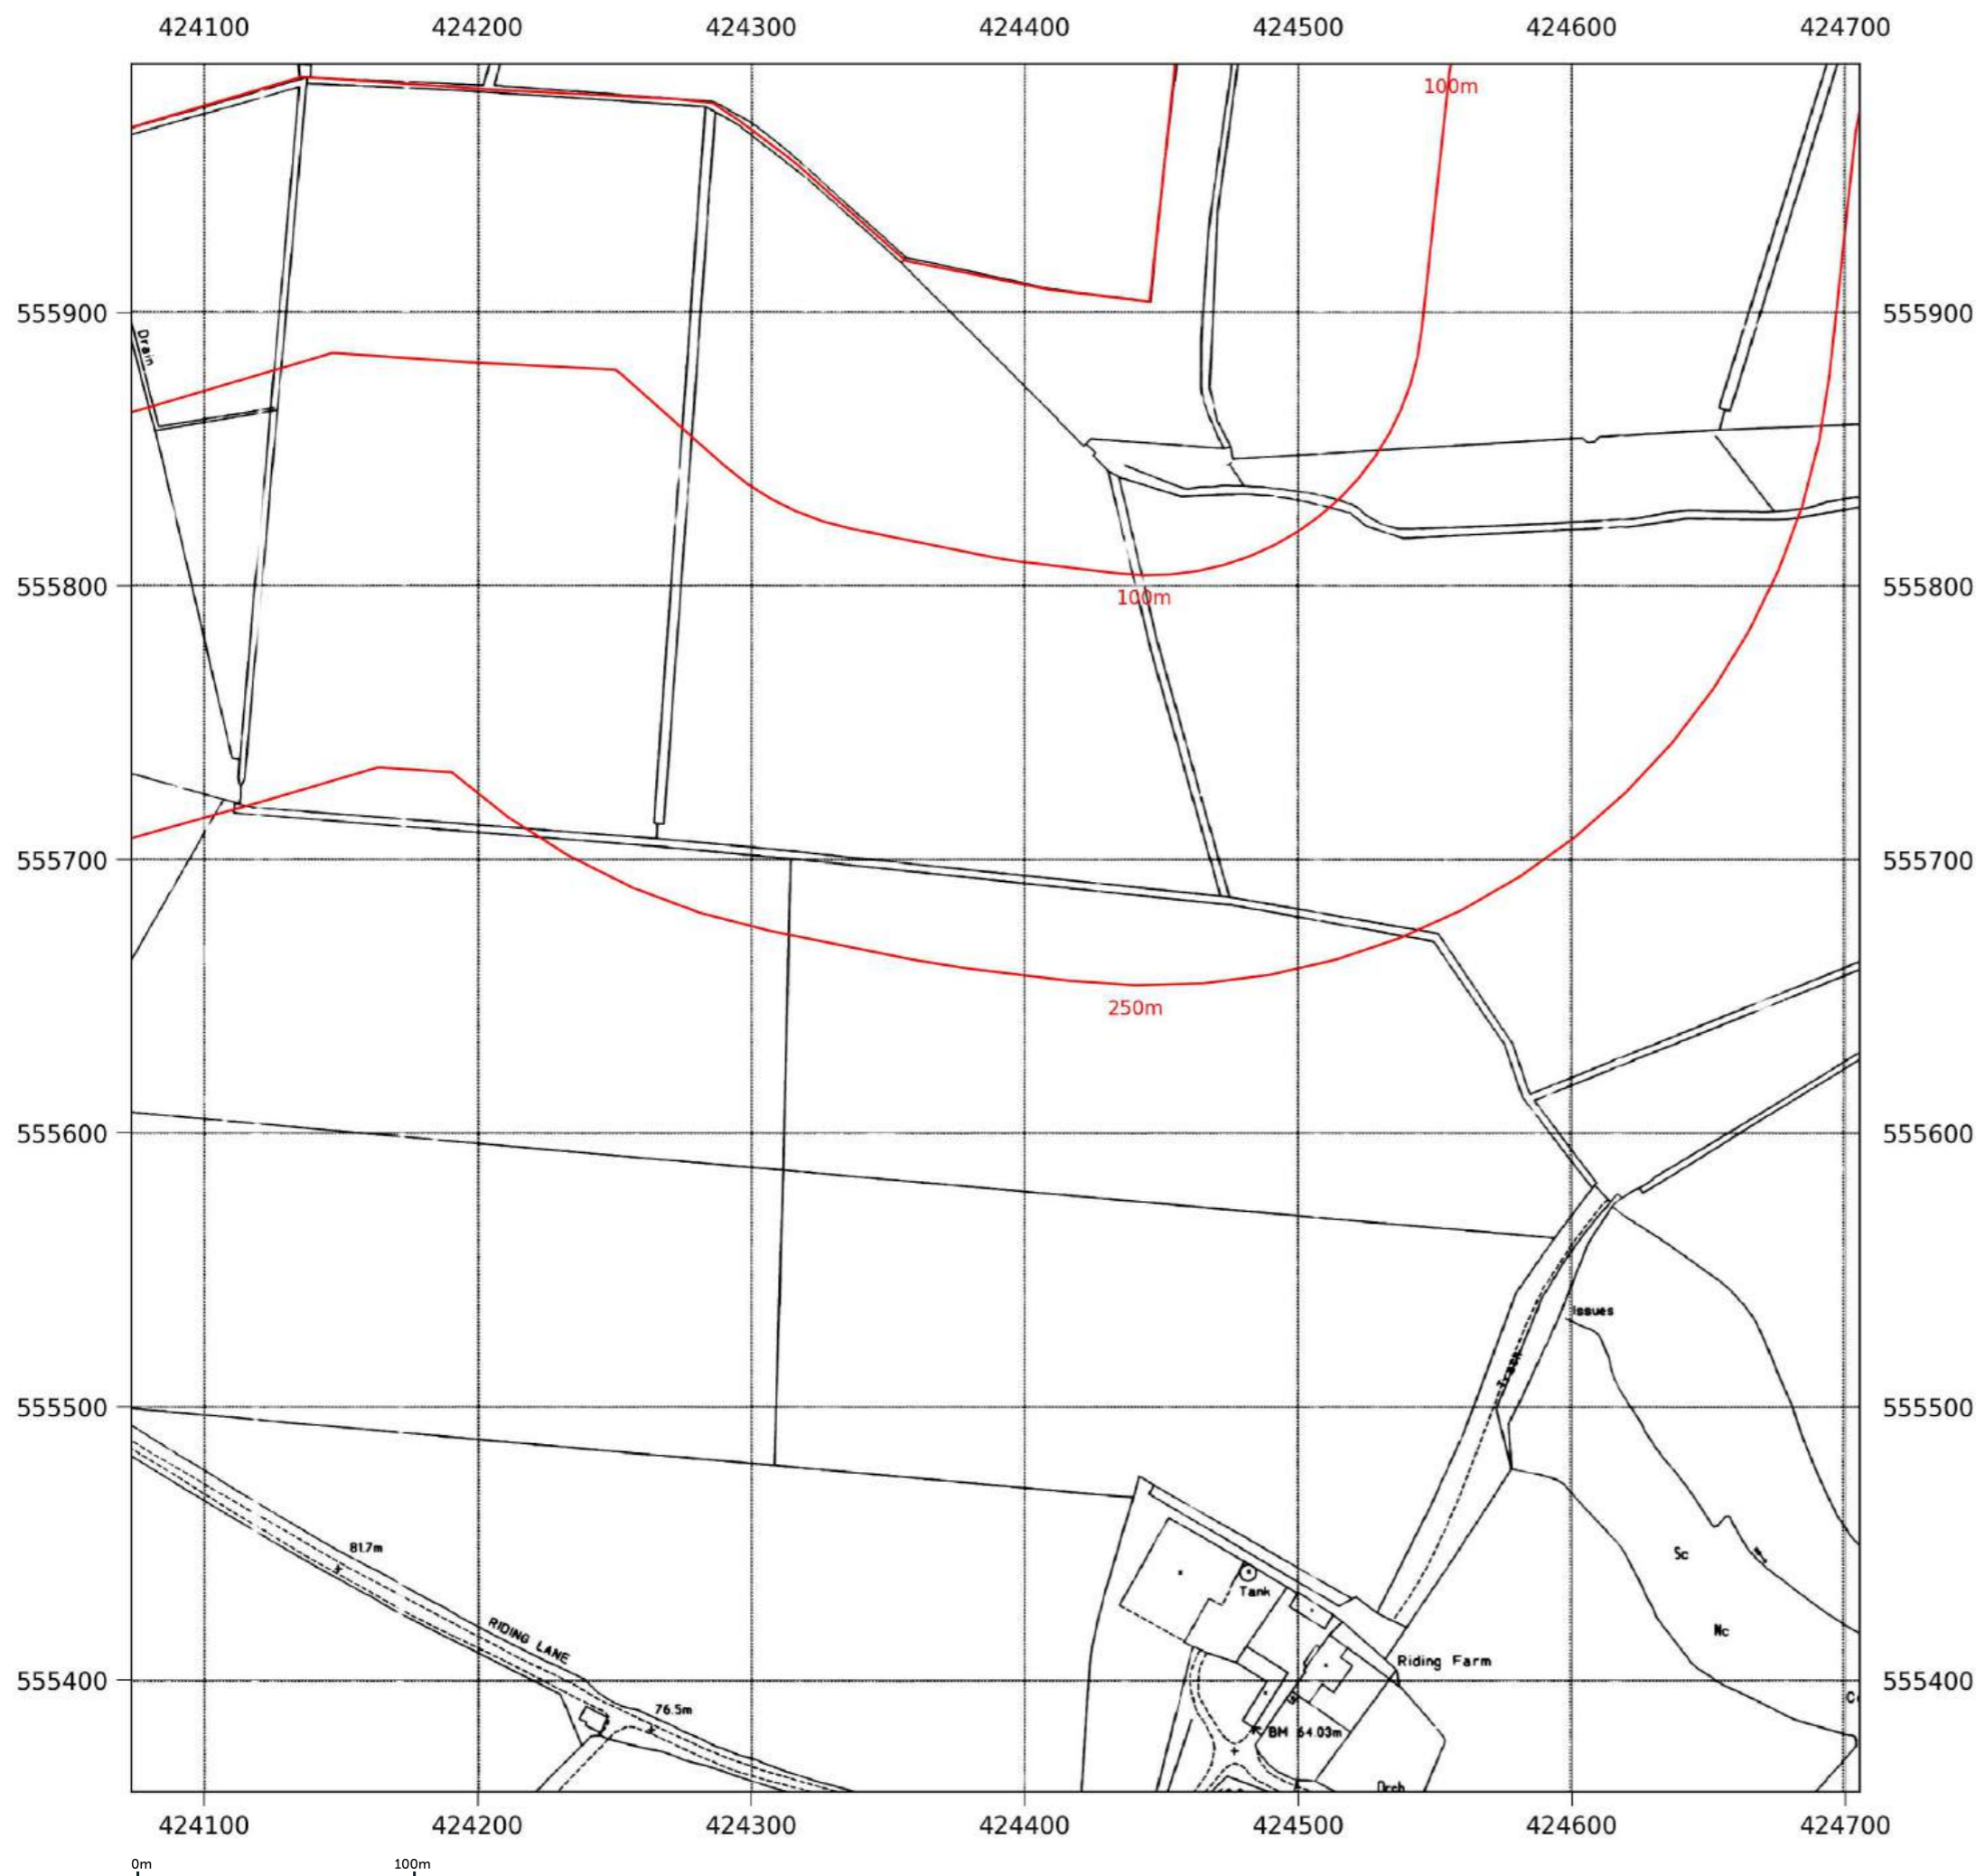

Map legend available at:
knowledge.groundsure.com/hubfs/groundsure_legend.pdf