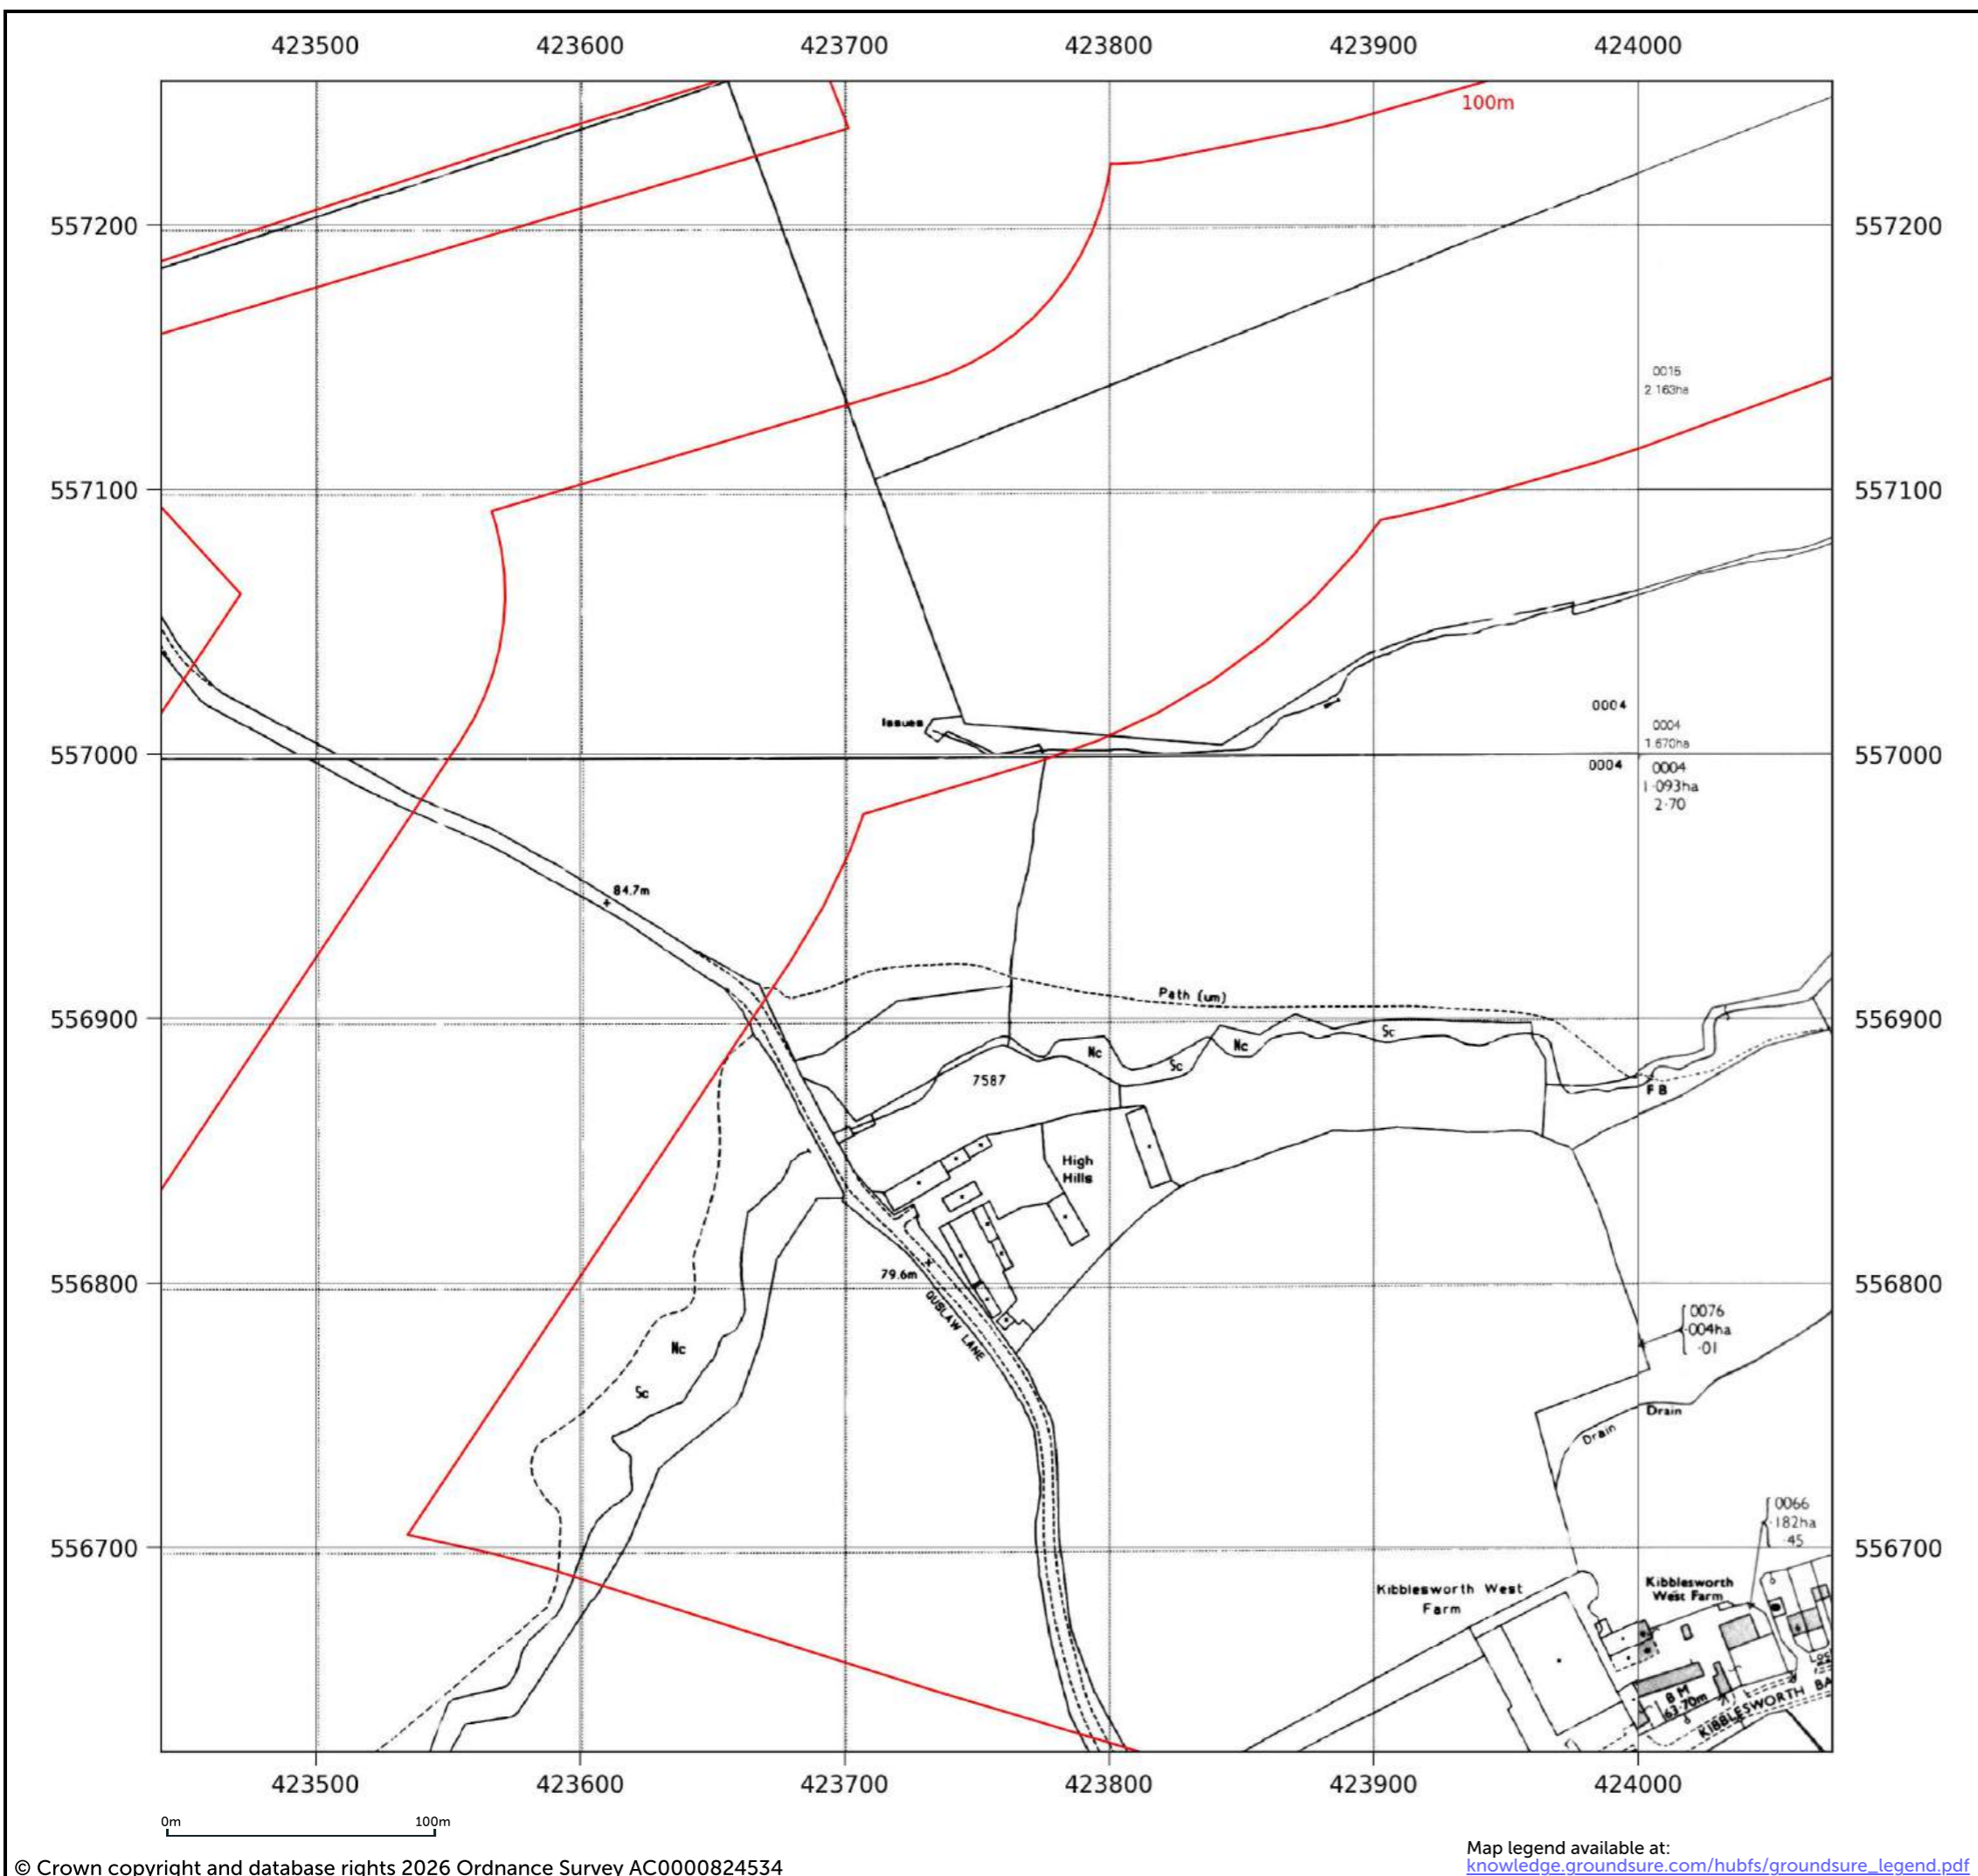

Map legend available at:
knowledge.groundsure.com/hubfs/groundsure_legend.pdf