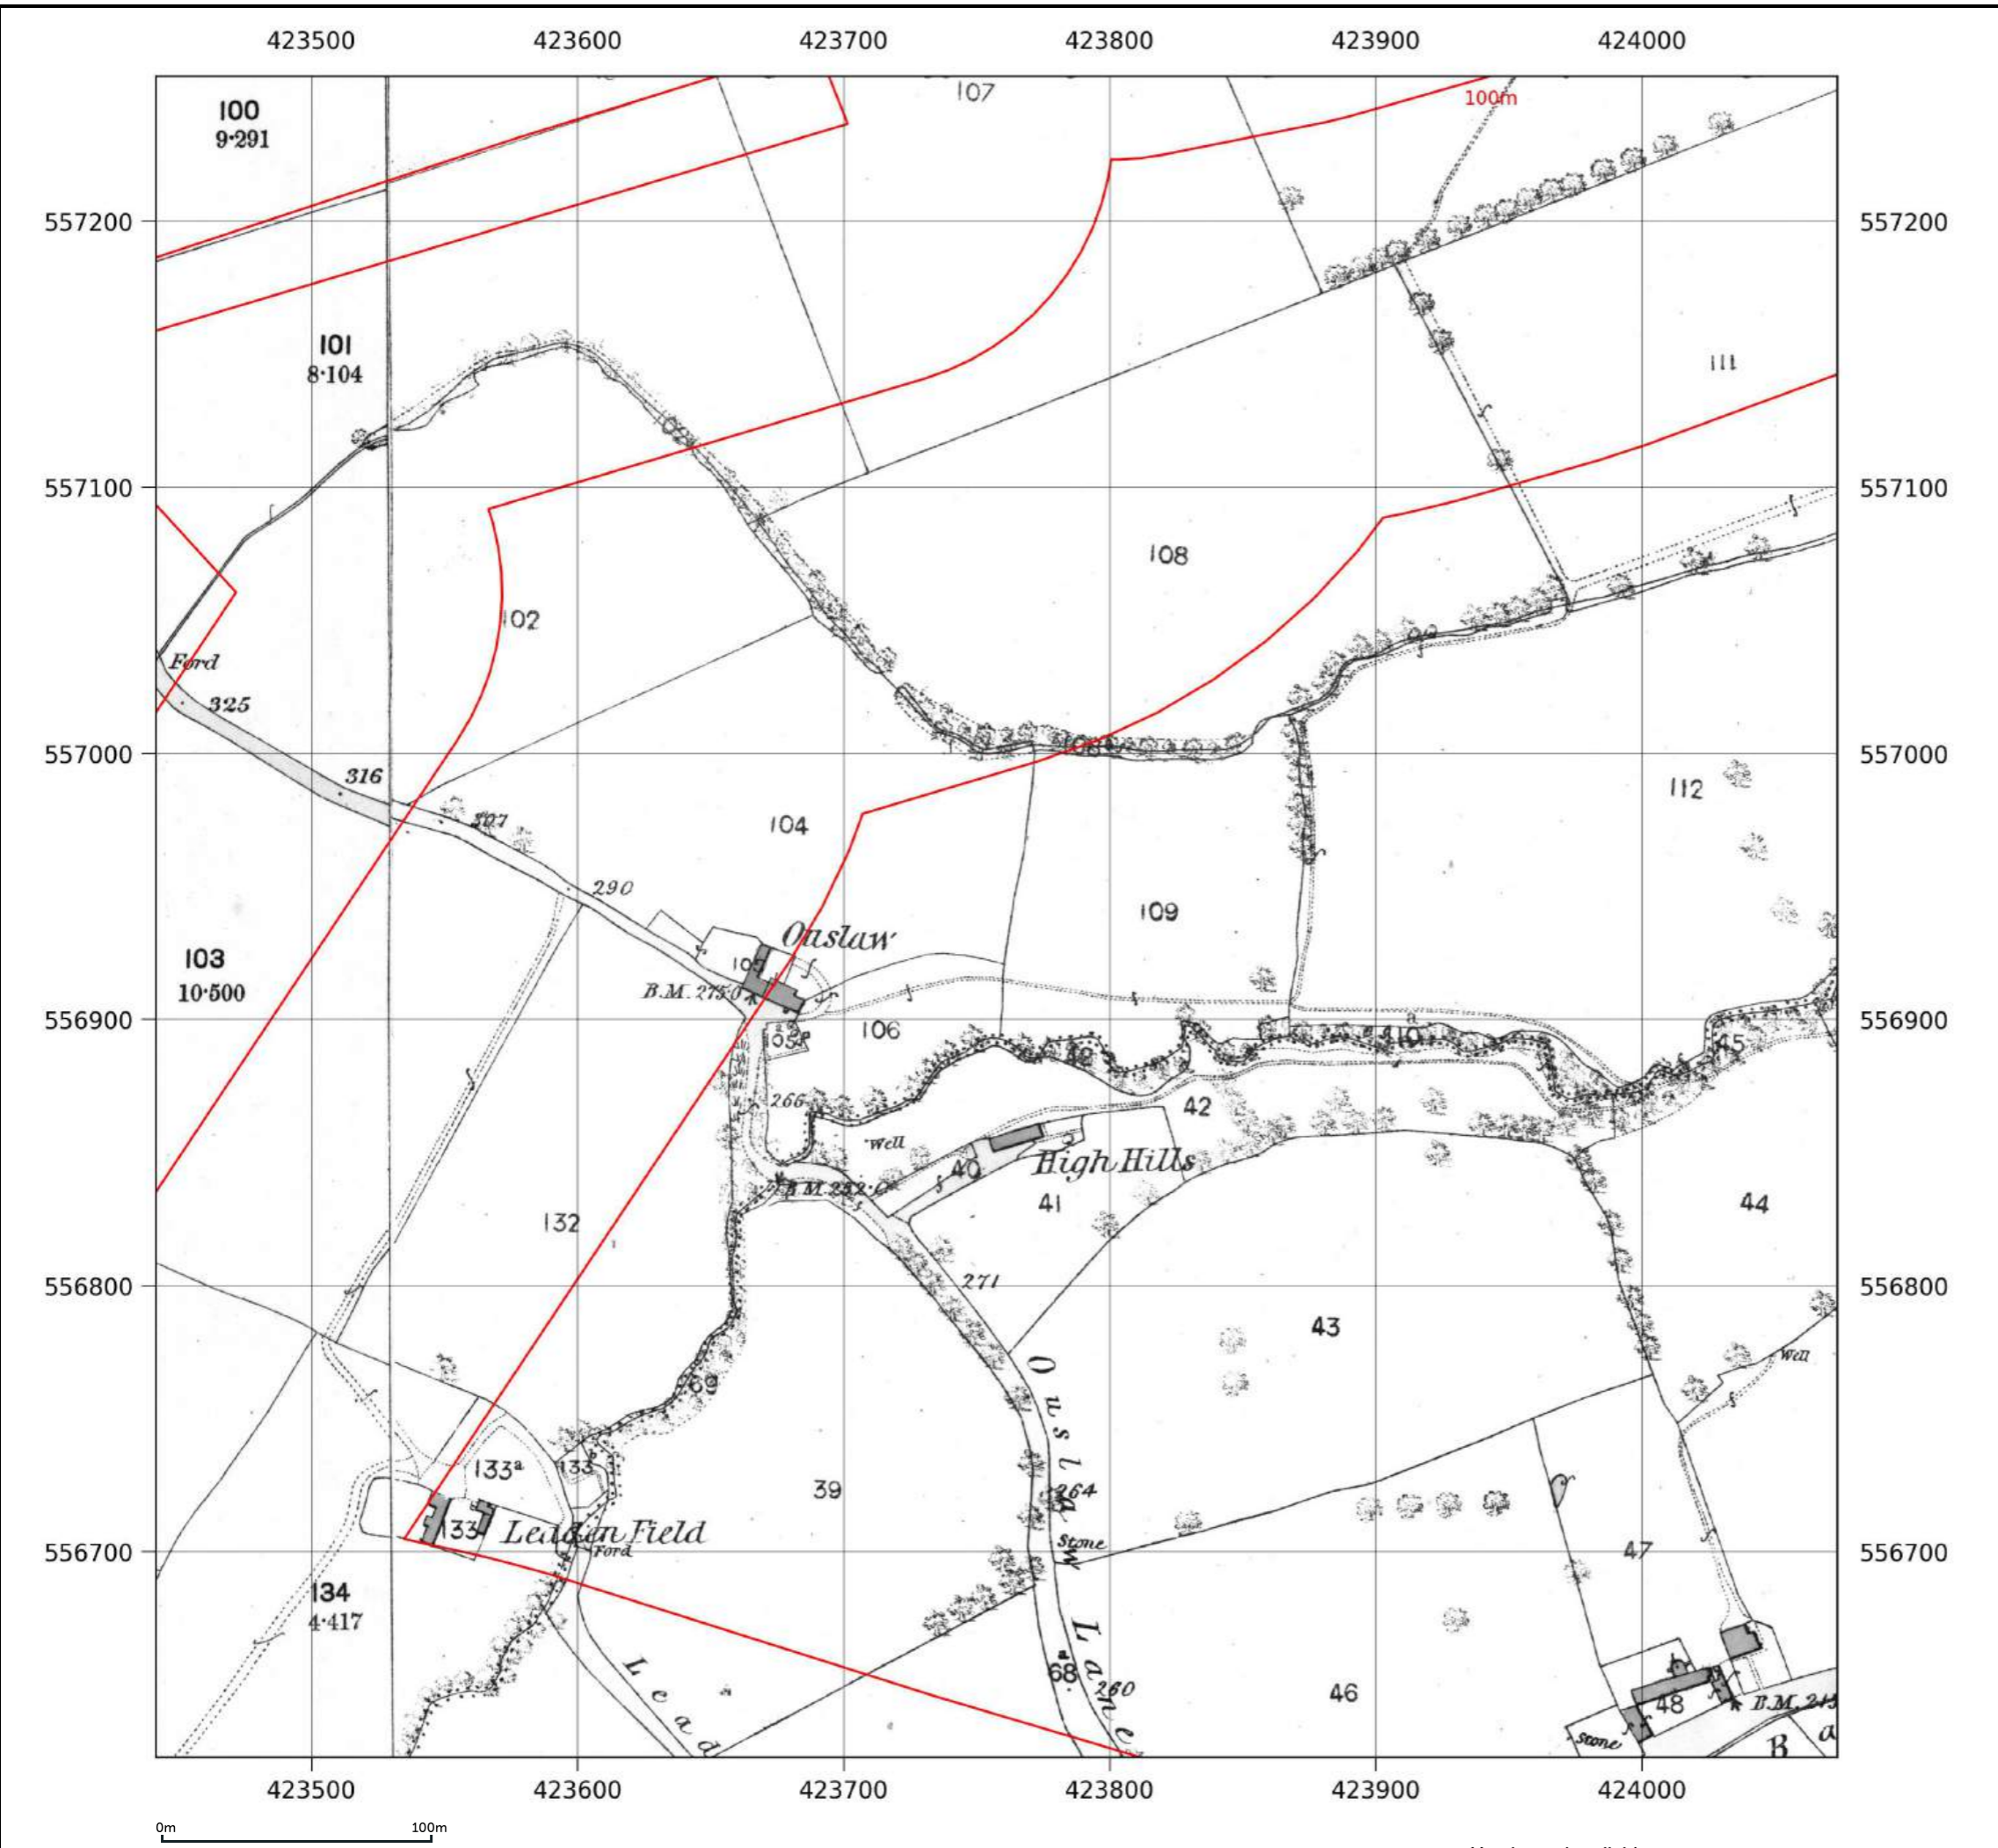

Map legend available at:
knowledge.groundsure.com/hubfs/groundsure_legend.pdf