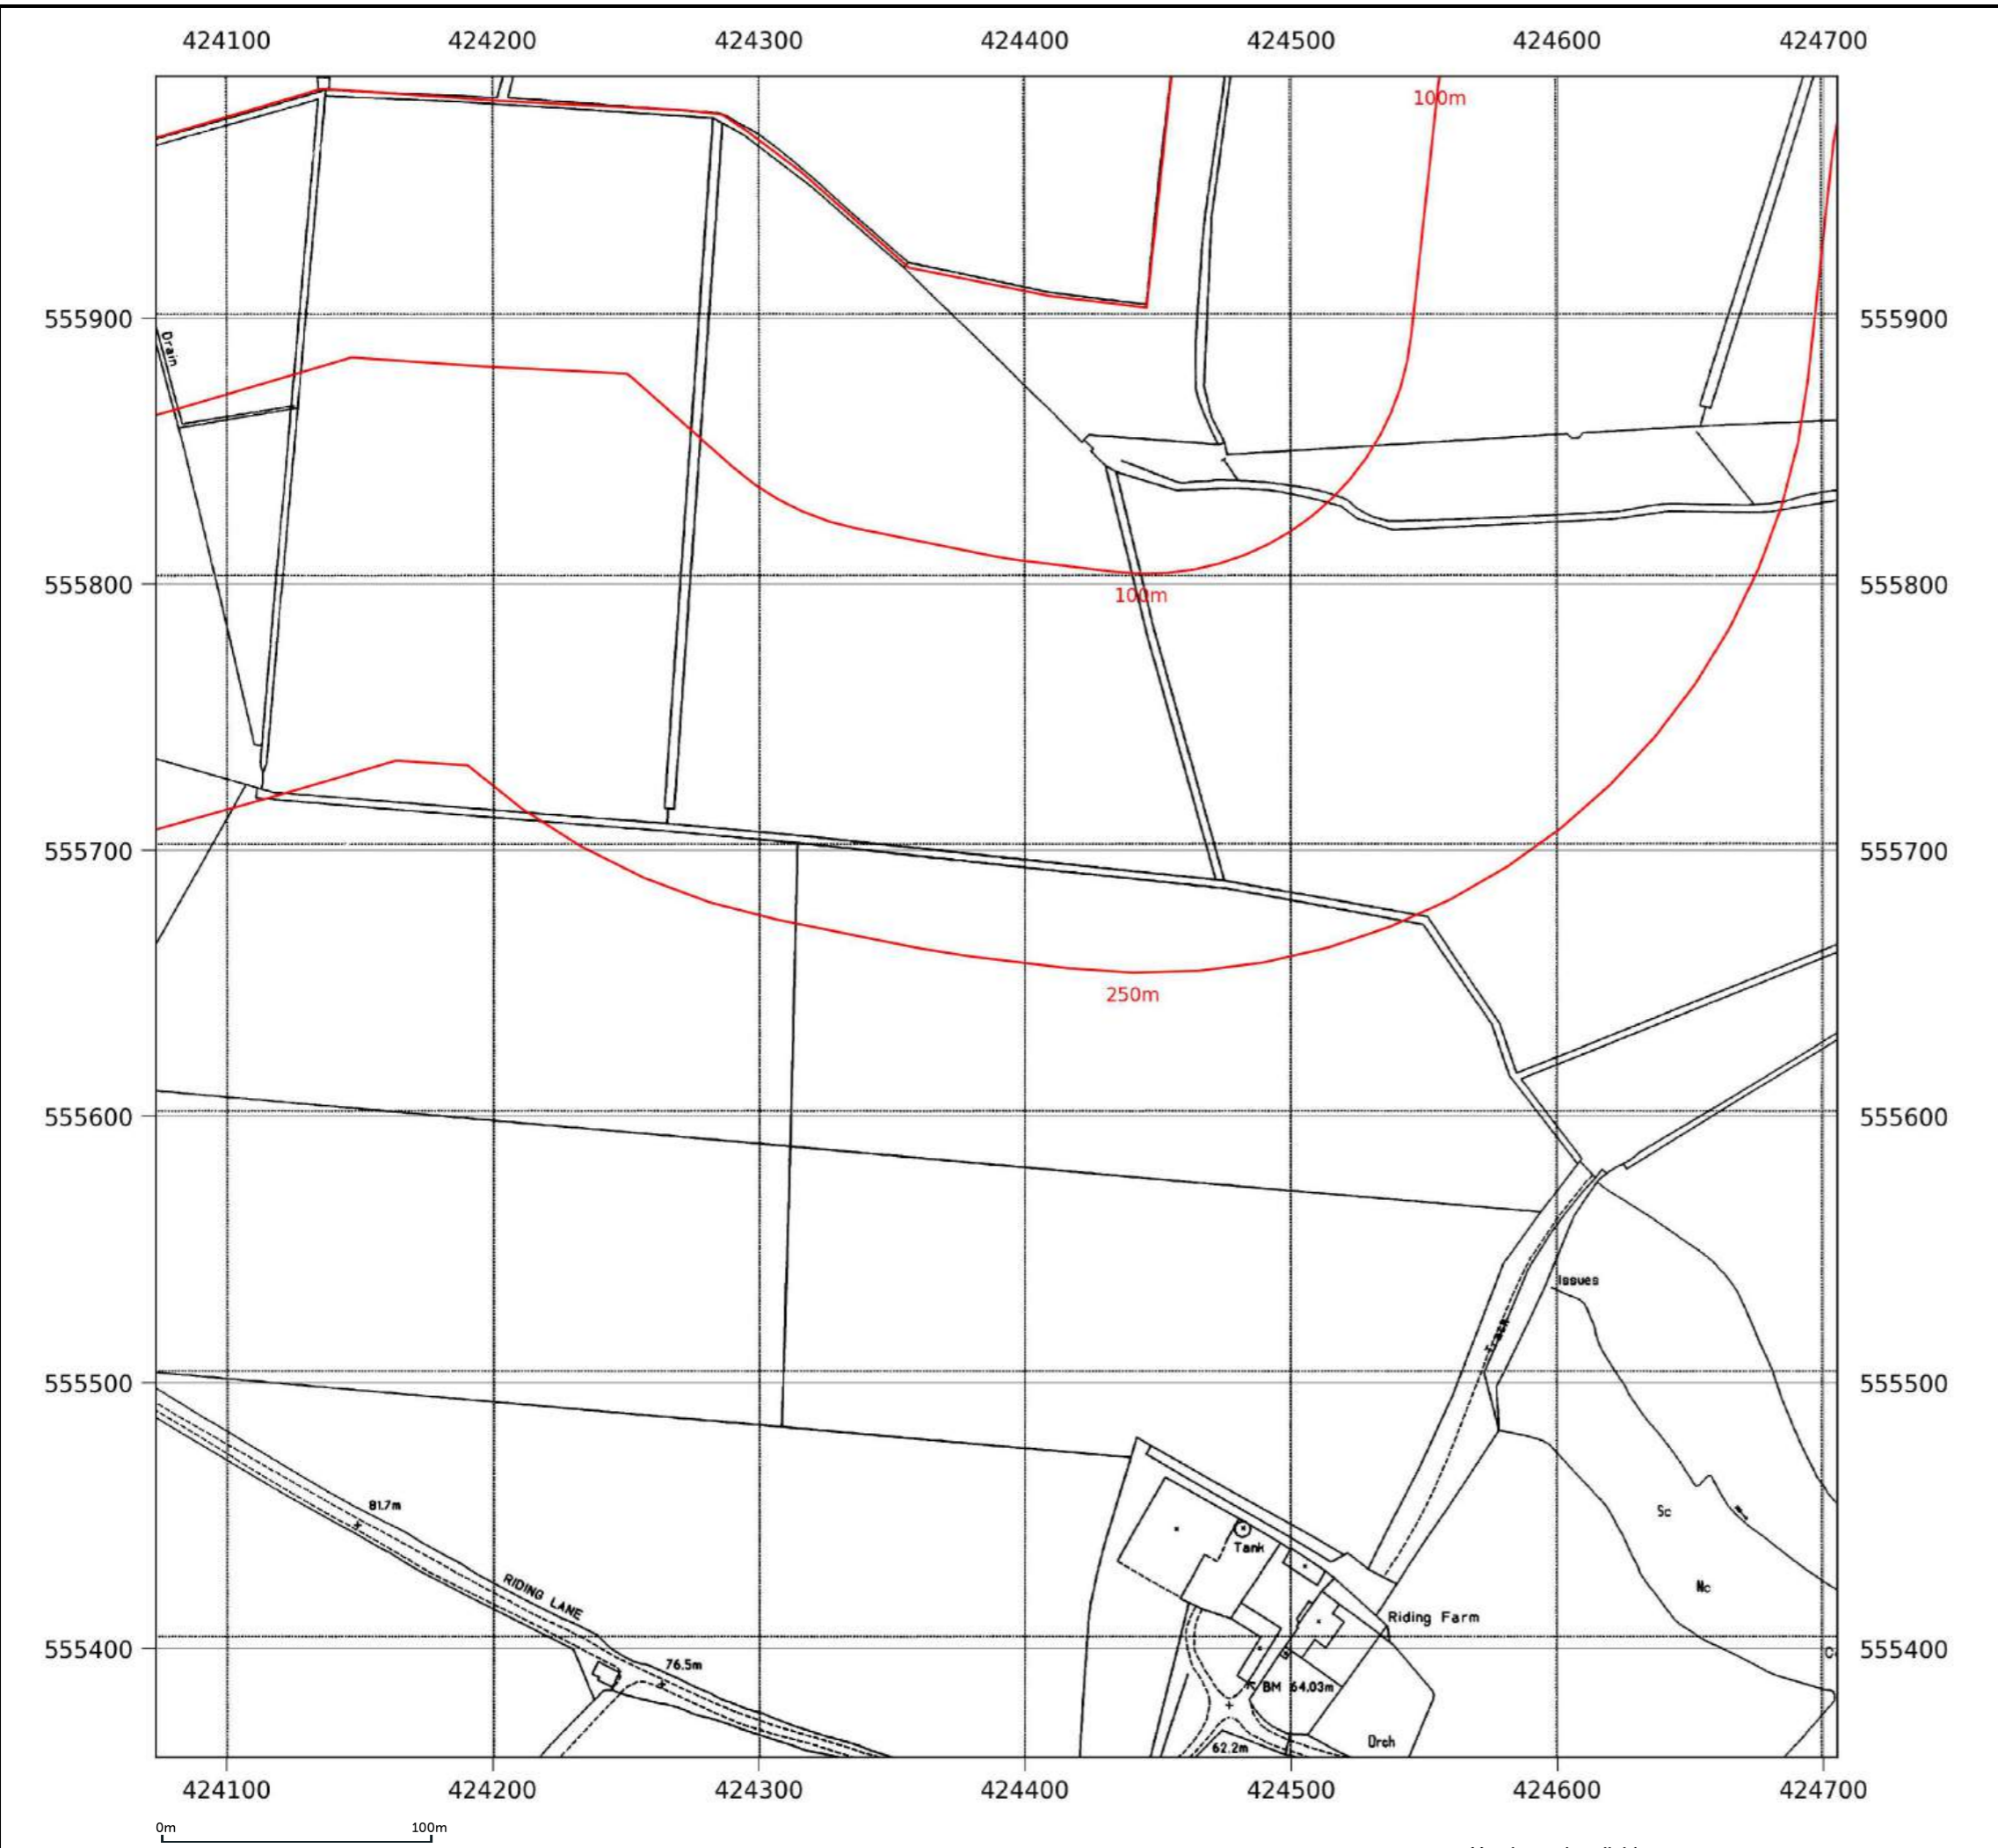

Map name: National Grid
Map date: 1994
Scale: 1:2,500
Printed at: 1:2,500

Contact us with any questions at:
info@groundsure.com
 01273 257 755

Map legend available at:
knowledge.groundsure.com/hubfs/groundsure_legend.pdf