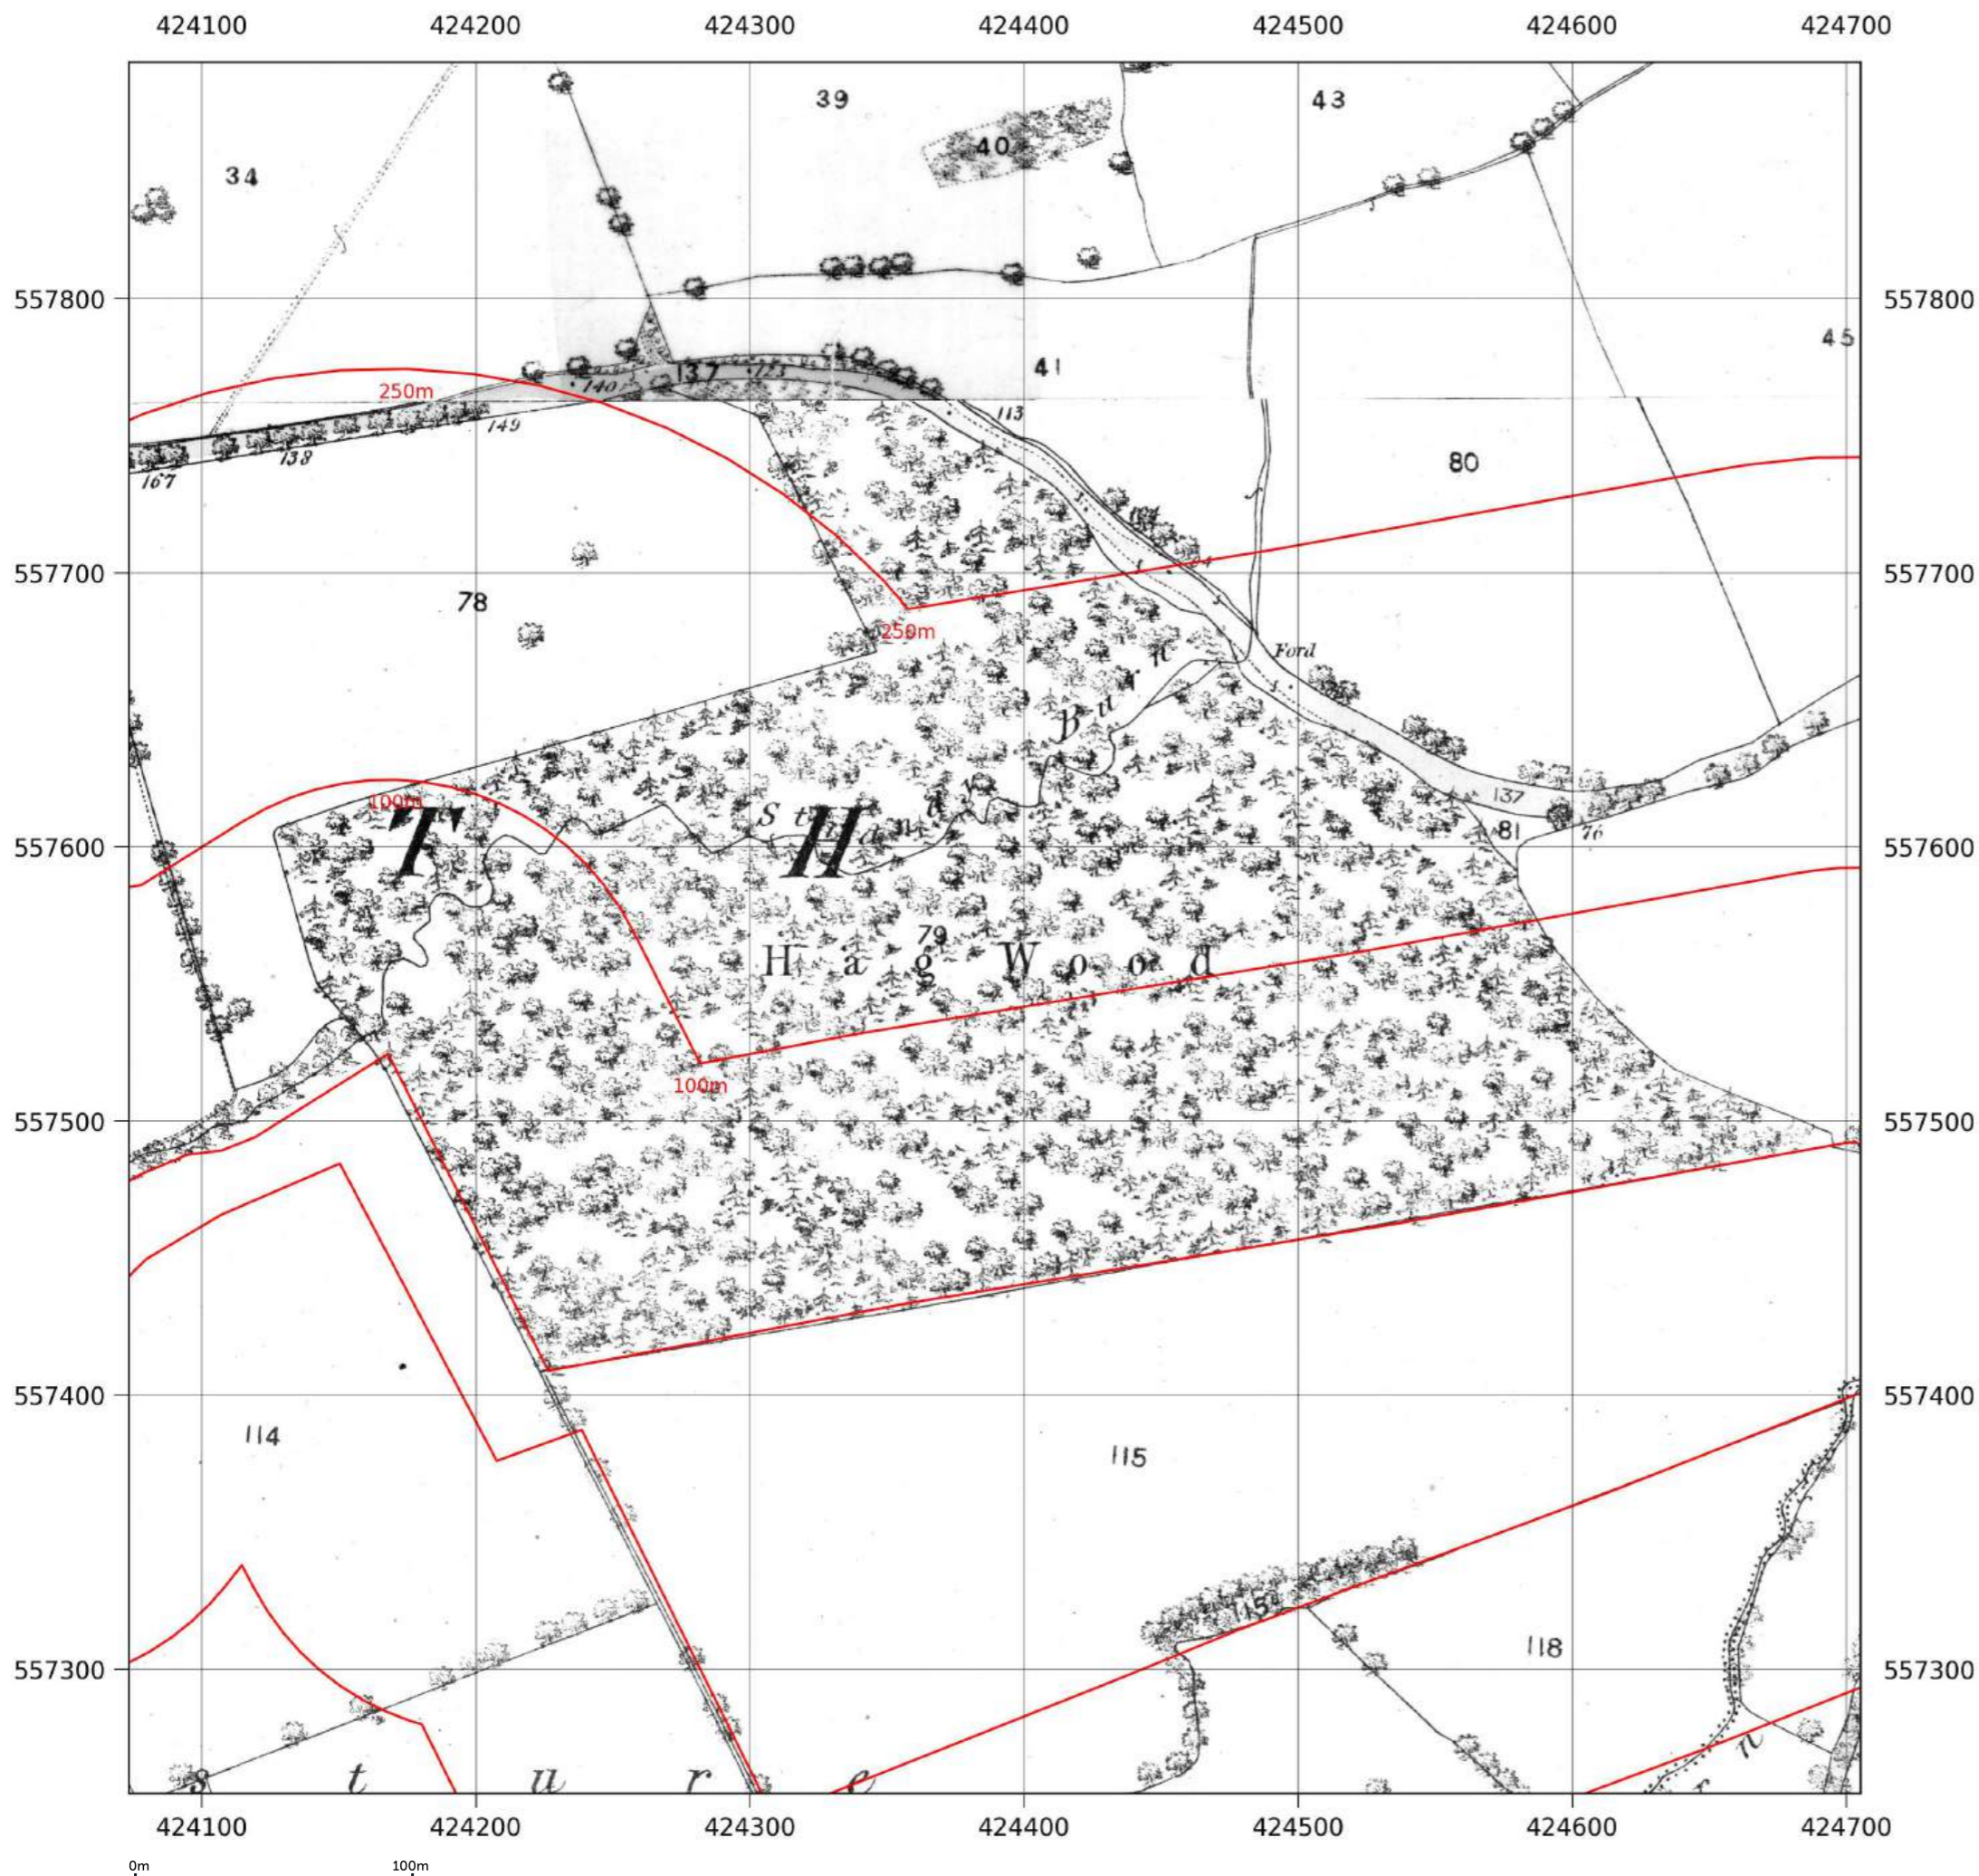

Site details: Coltsdene, Kibblesworth, Gateshead
Client ref: PO14046 : Groundsure Report 244990
Report ref: GS-GSA-RLE-EWD-SPL
Grid ref: 423687.94, 556385.5
Production date: 18 March 2026

Map name: County Series
Map date: 1855
Scale: 1:2,500
Printed at: 1:2,500

Date: 1855 Surveyed: 1855 Revised: 1855
Date: 1855 Surveyed: 1855 Revised: 1855

	4_4	
3_4	4_4	5_4
3_3	4_3	5_3

Contact us with any questions at:
info@groundsure.com
01273 257 755