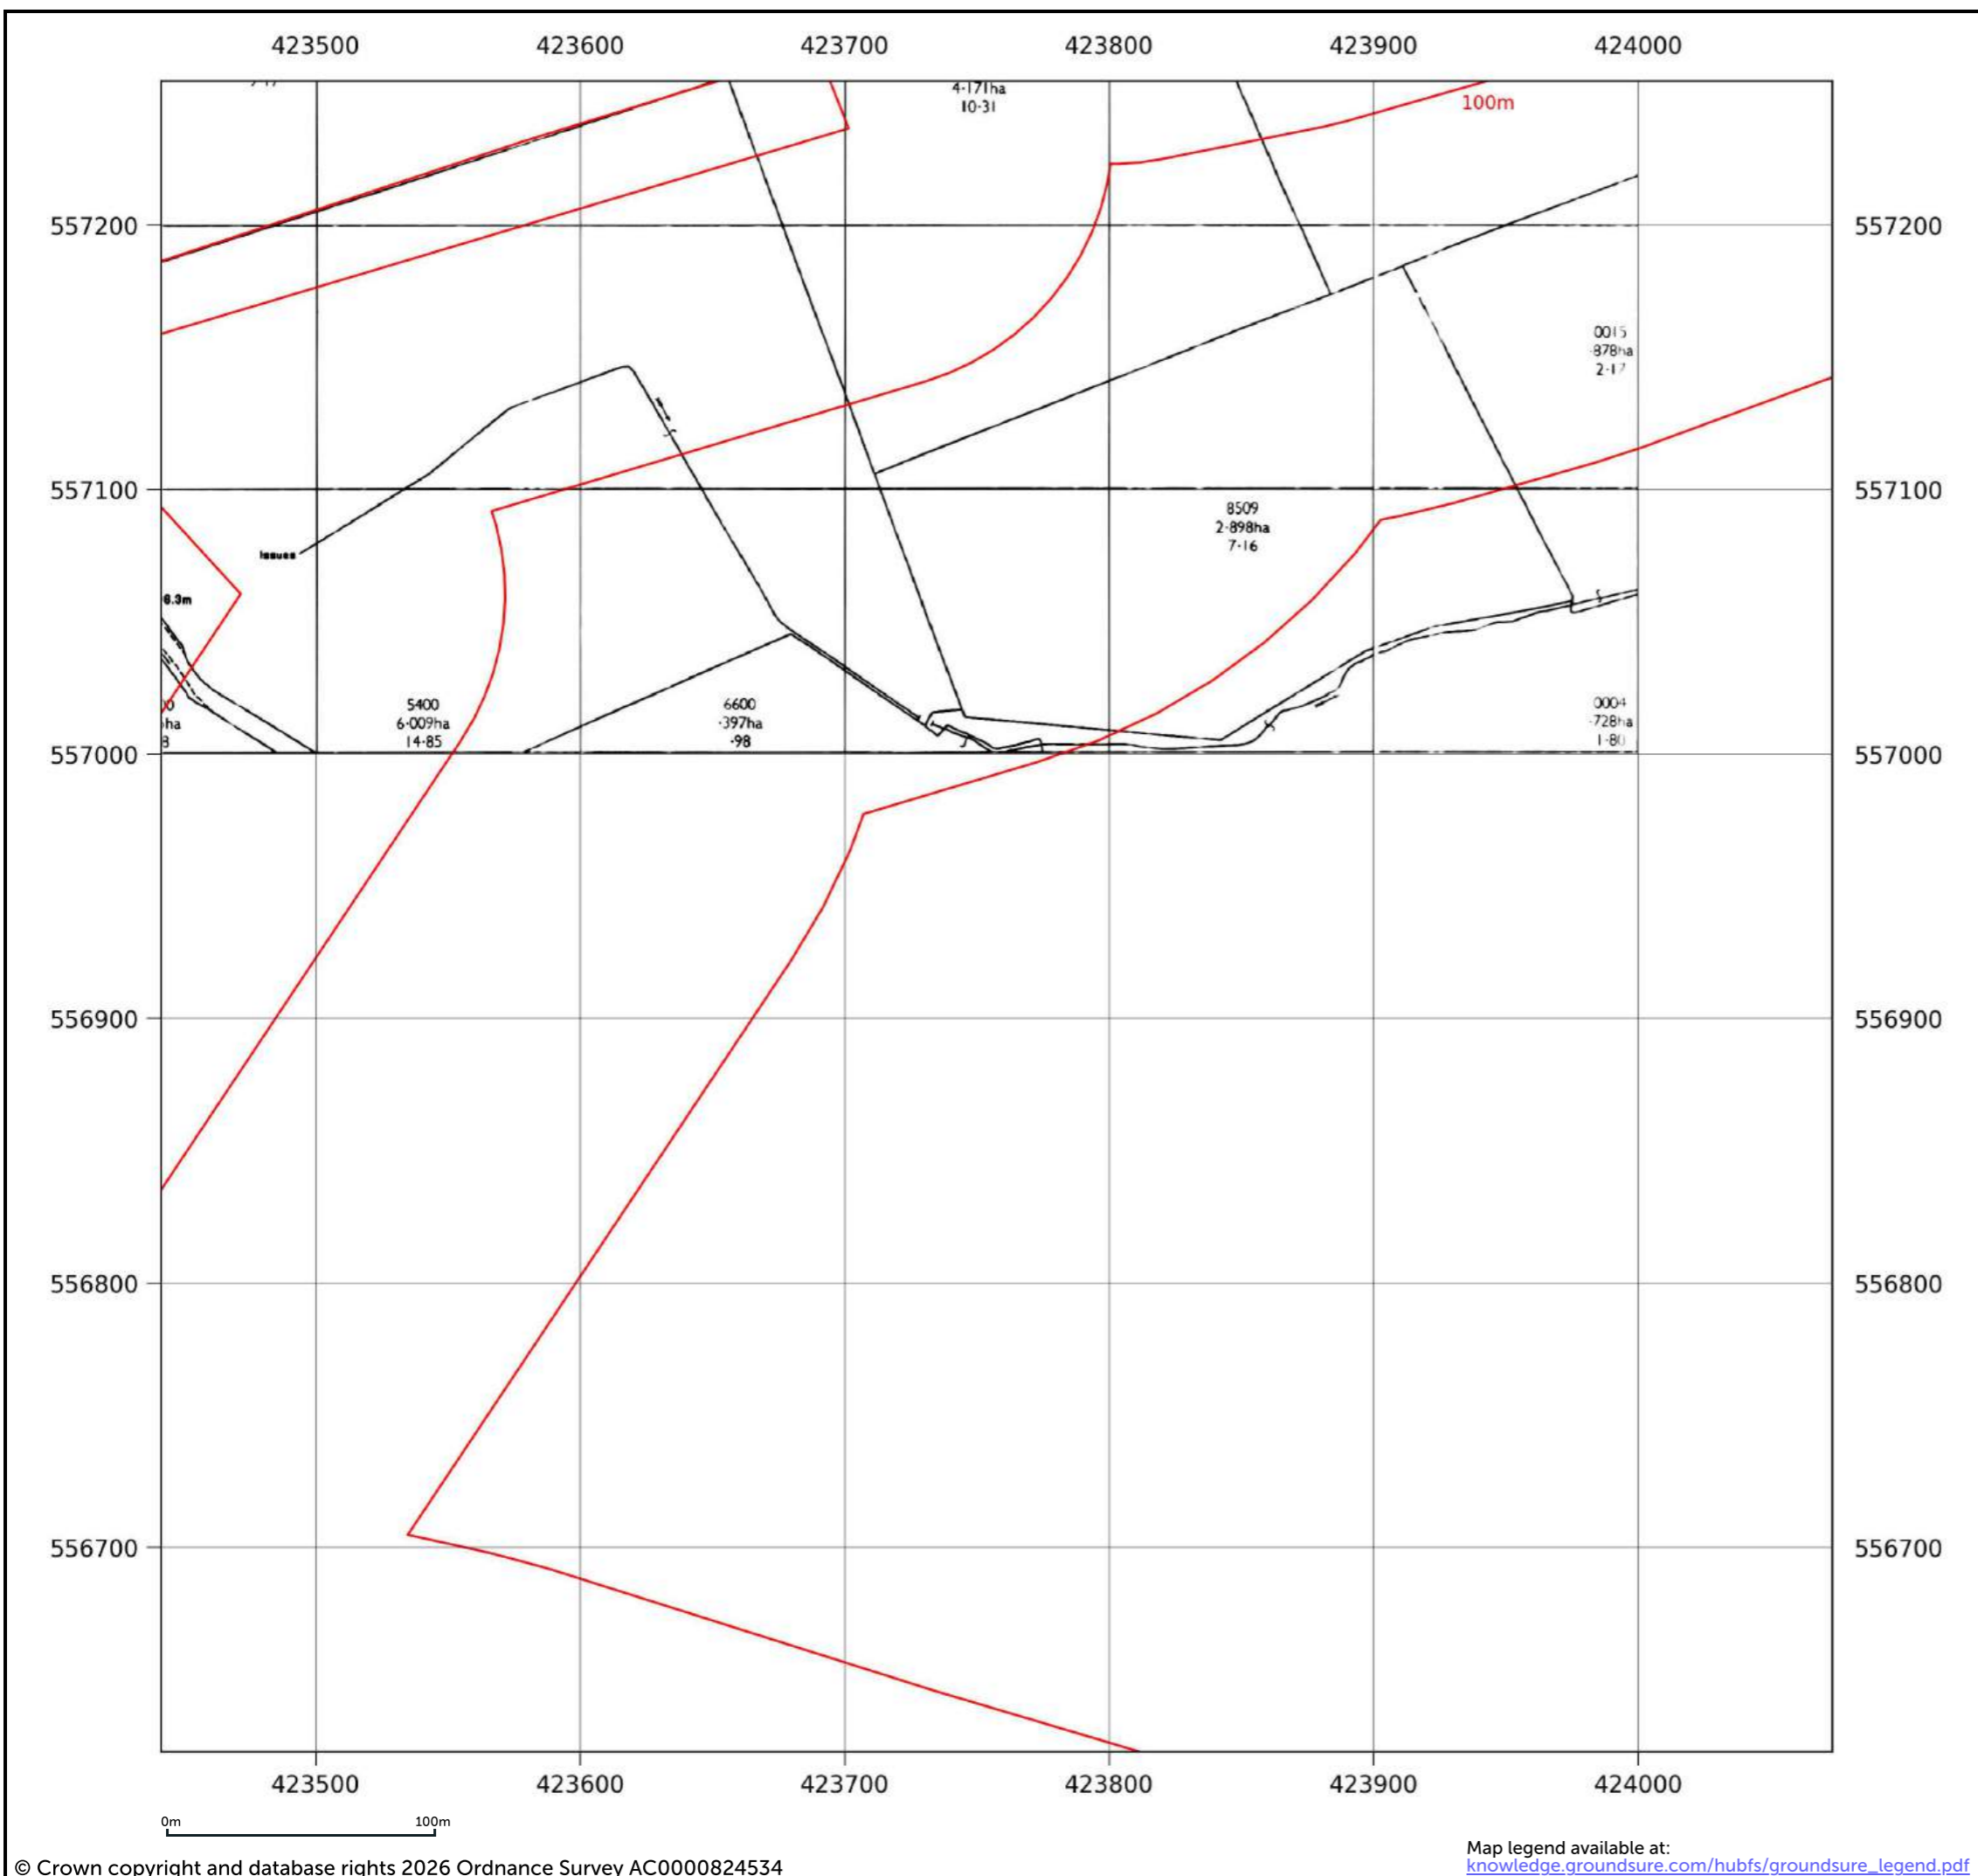

Site details:	Coltsdene, Kibblesworth, Gateshead
Client ref:	PO14046 : Groundsure Report 244990
Report ref:	GS-GSA-RLE-EWD-SPL
Grid ref:	423687.94, 556385.5
Production date:	18 March 2026

Map name:	National Grid
Map date:	1979
Scale:	1:2,500
Printed at:	1:2,500

Contact us with any questions at:
info@groundsure.com
01273 257 755