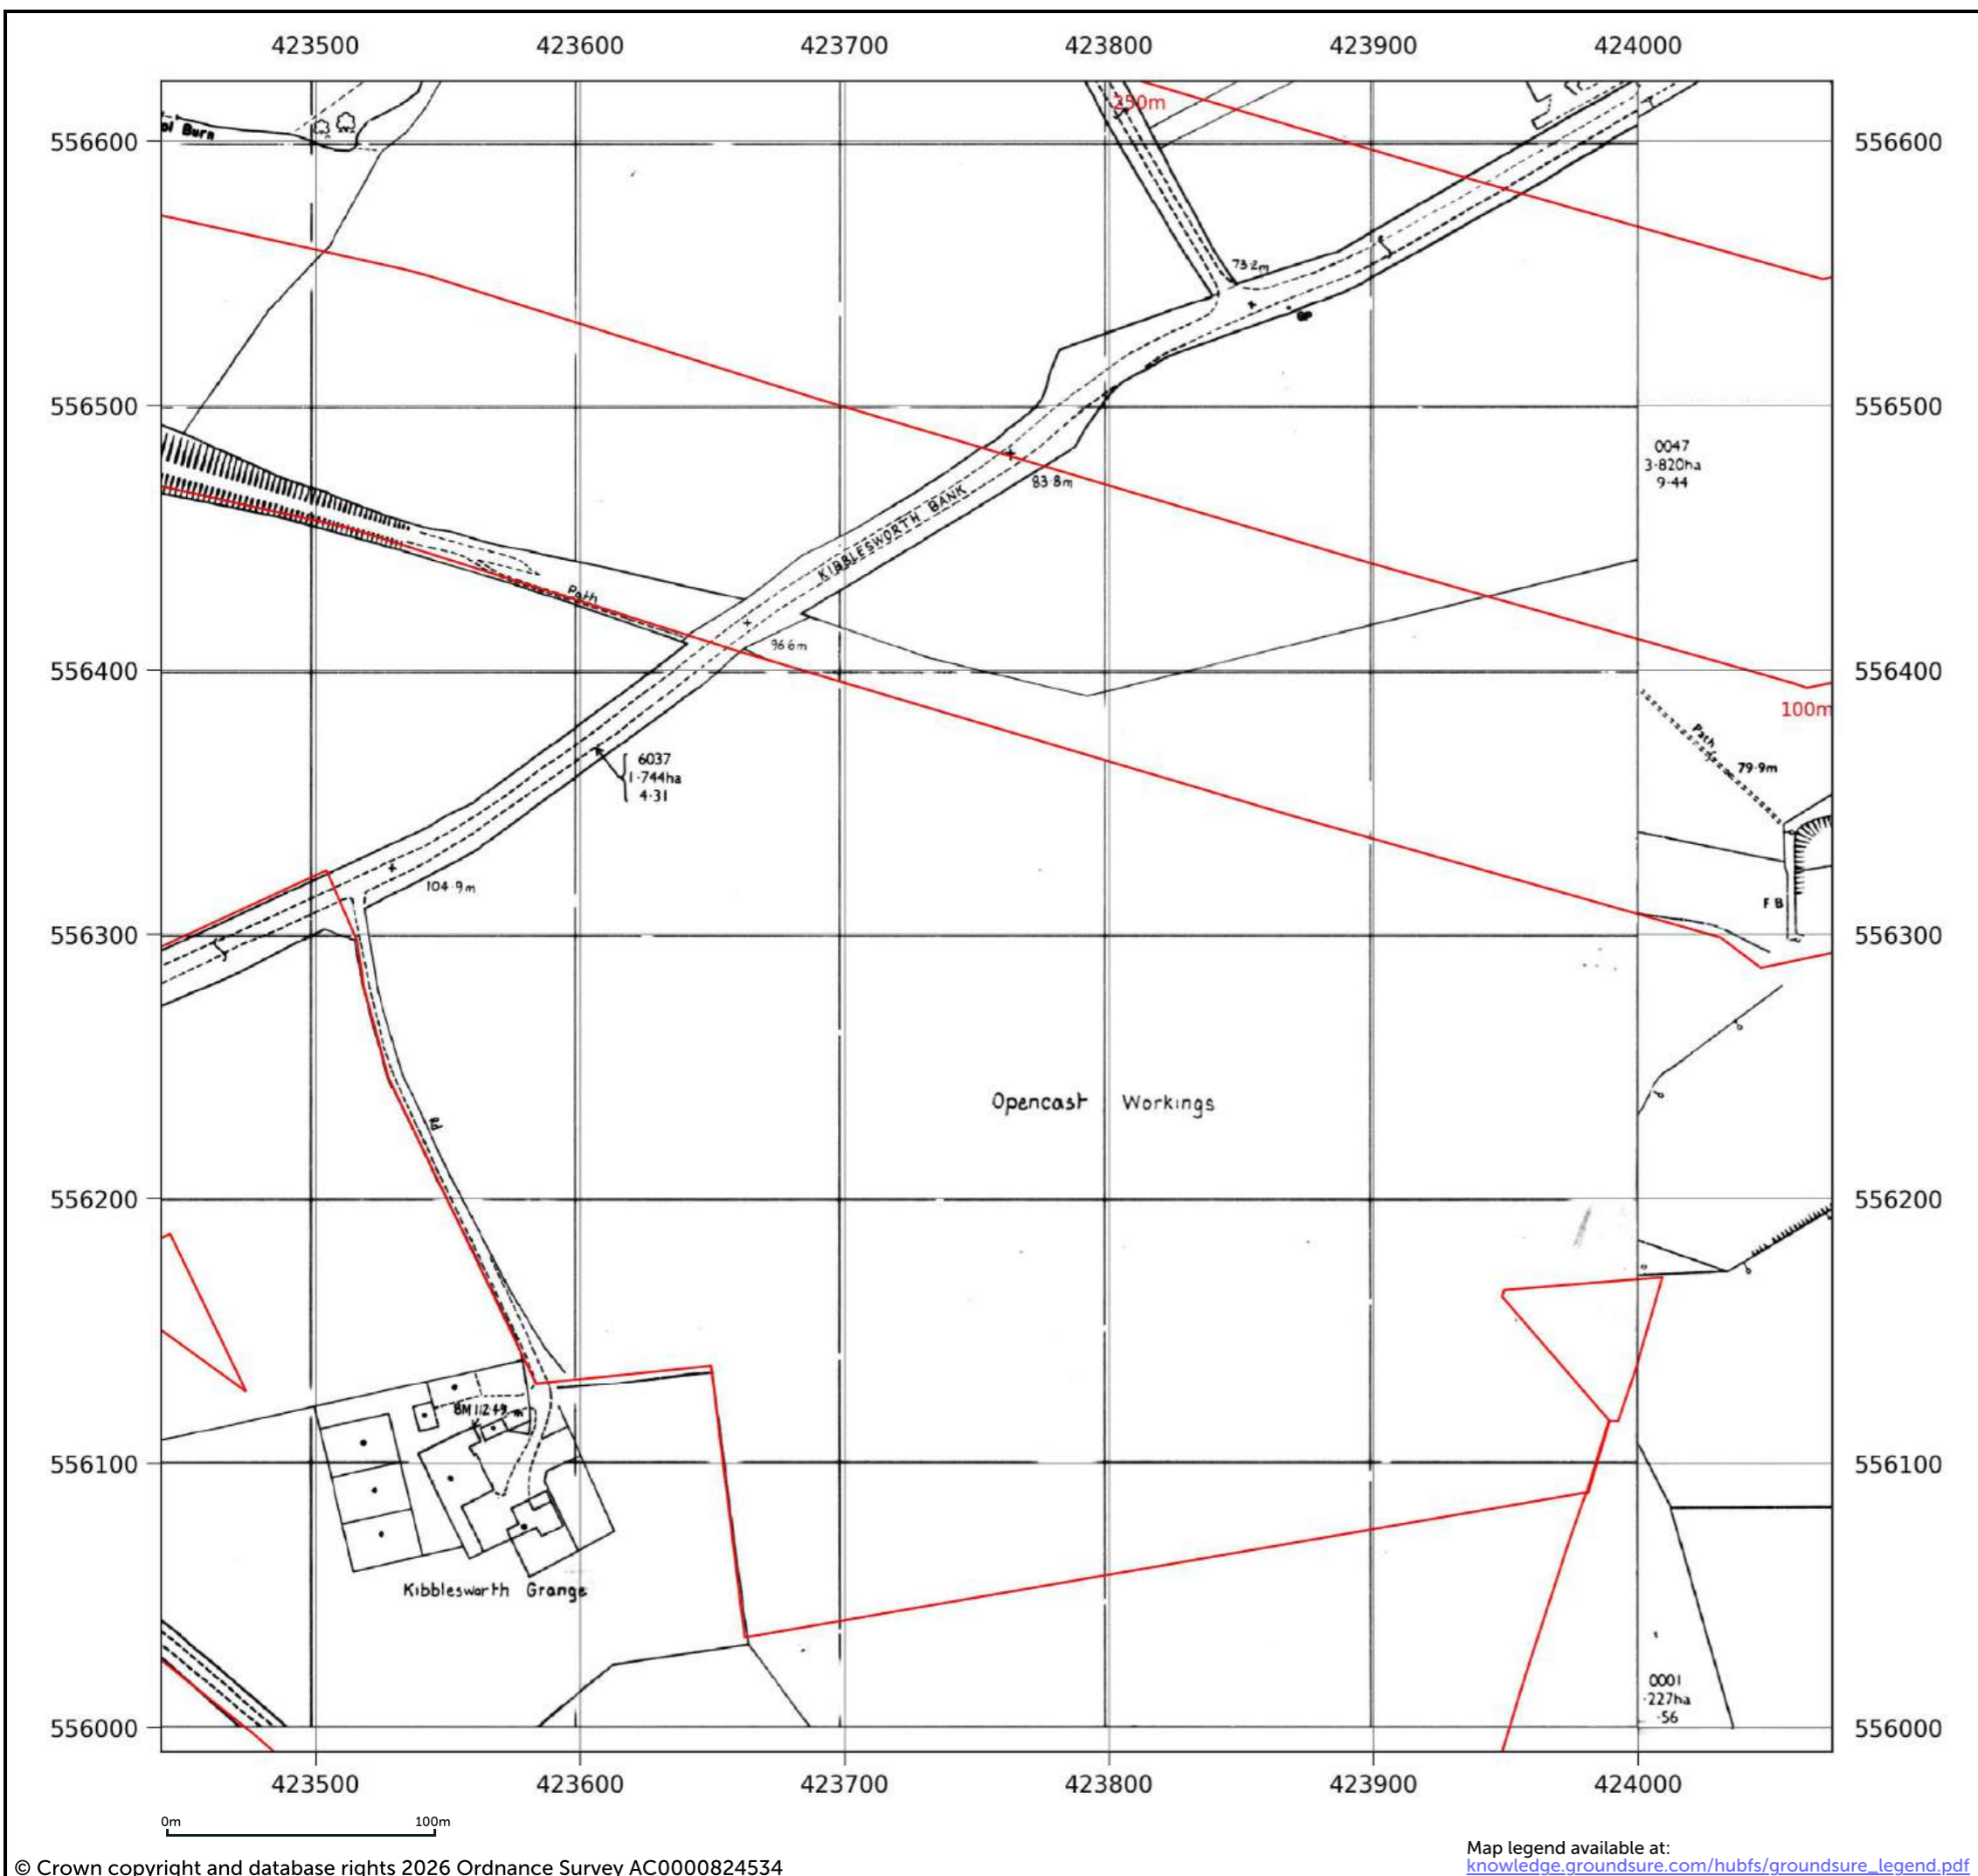

Site details:	Coltsdene, Kibblesworth, Gateshead
Client ref:	PO14046 : Groundsure Report 244990
Report ref:	GS-GSA-RLE-EWD-SPL
Grid ref:	423687.94, 556385.5
Production date:	18 March 2026

Map name:	National Grid
Map date:	1985-1989
Scale:	1:2,500
Printed at:	1:2,500

Date: 1989 Surveyed: 1989 Revised: 1989 Copyright: 1989	Date: 1985 Surveyed: 1963 Revised: 1985 Copyright: 1985 Levelled: 1963
Date: 1989 Surveyed: 1989 Revised: 1989 Copyright: 1989	

Contact us with any questions at:
info@groundsure.com
01273 257 755