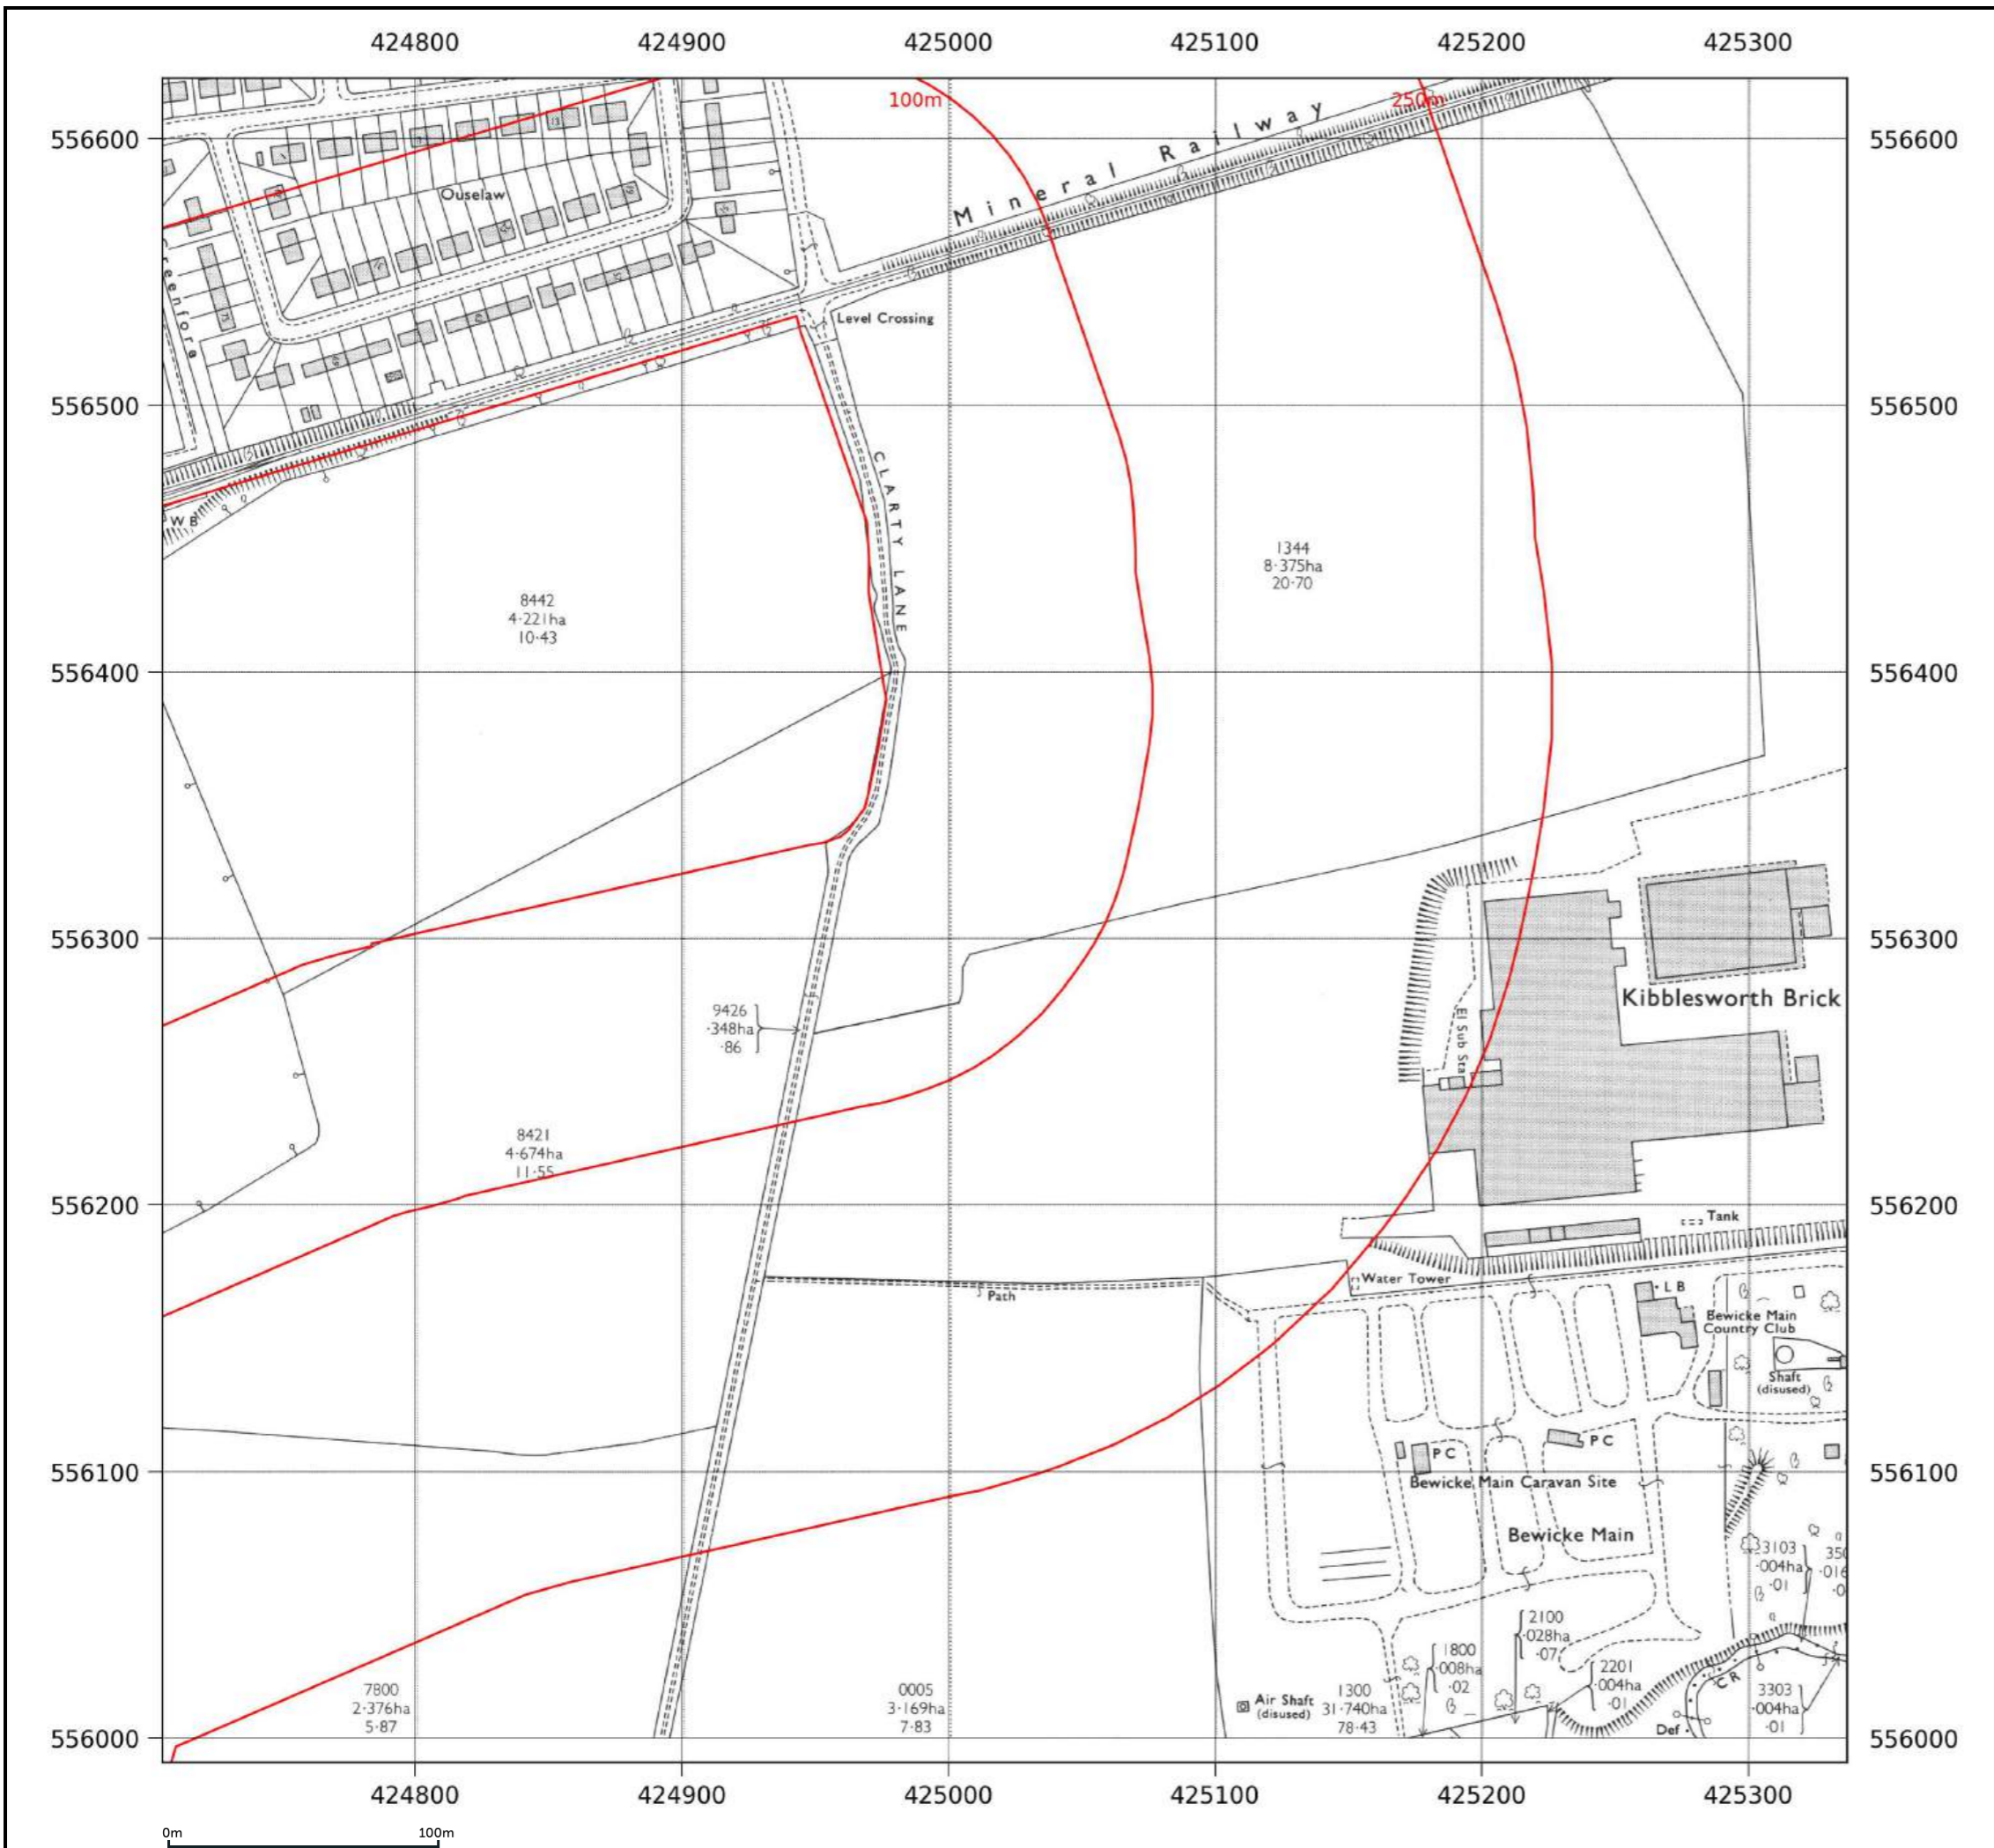

Site details:	Coltsdene, Kibblesworth, Gateshead
Client ref:	PO14046 : Groundsure Report 244990
Report ref:	GS-GSA-RLE-EWD-SPL
Grid ref:	423687.94, 556385.5
Production date:	18 March 2026

Map name:	National Grid
Map date:	1972
Scale:	1:2,500
Printed at:	1:2,500

Date: 1972 Surveyed: 1971 Revised: 1971 Copyright: 1972 Levelled: 1962

Contact us with any questions at:
info@groundsure.com
01273 257 755