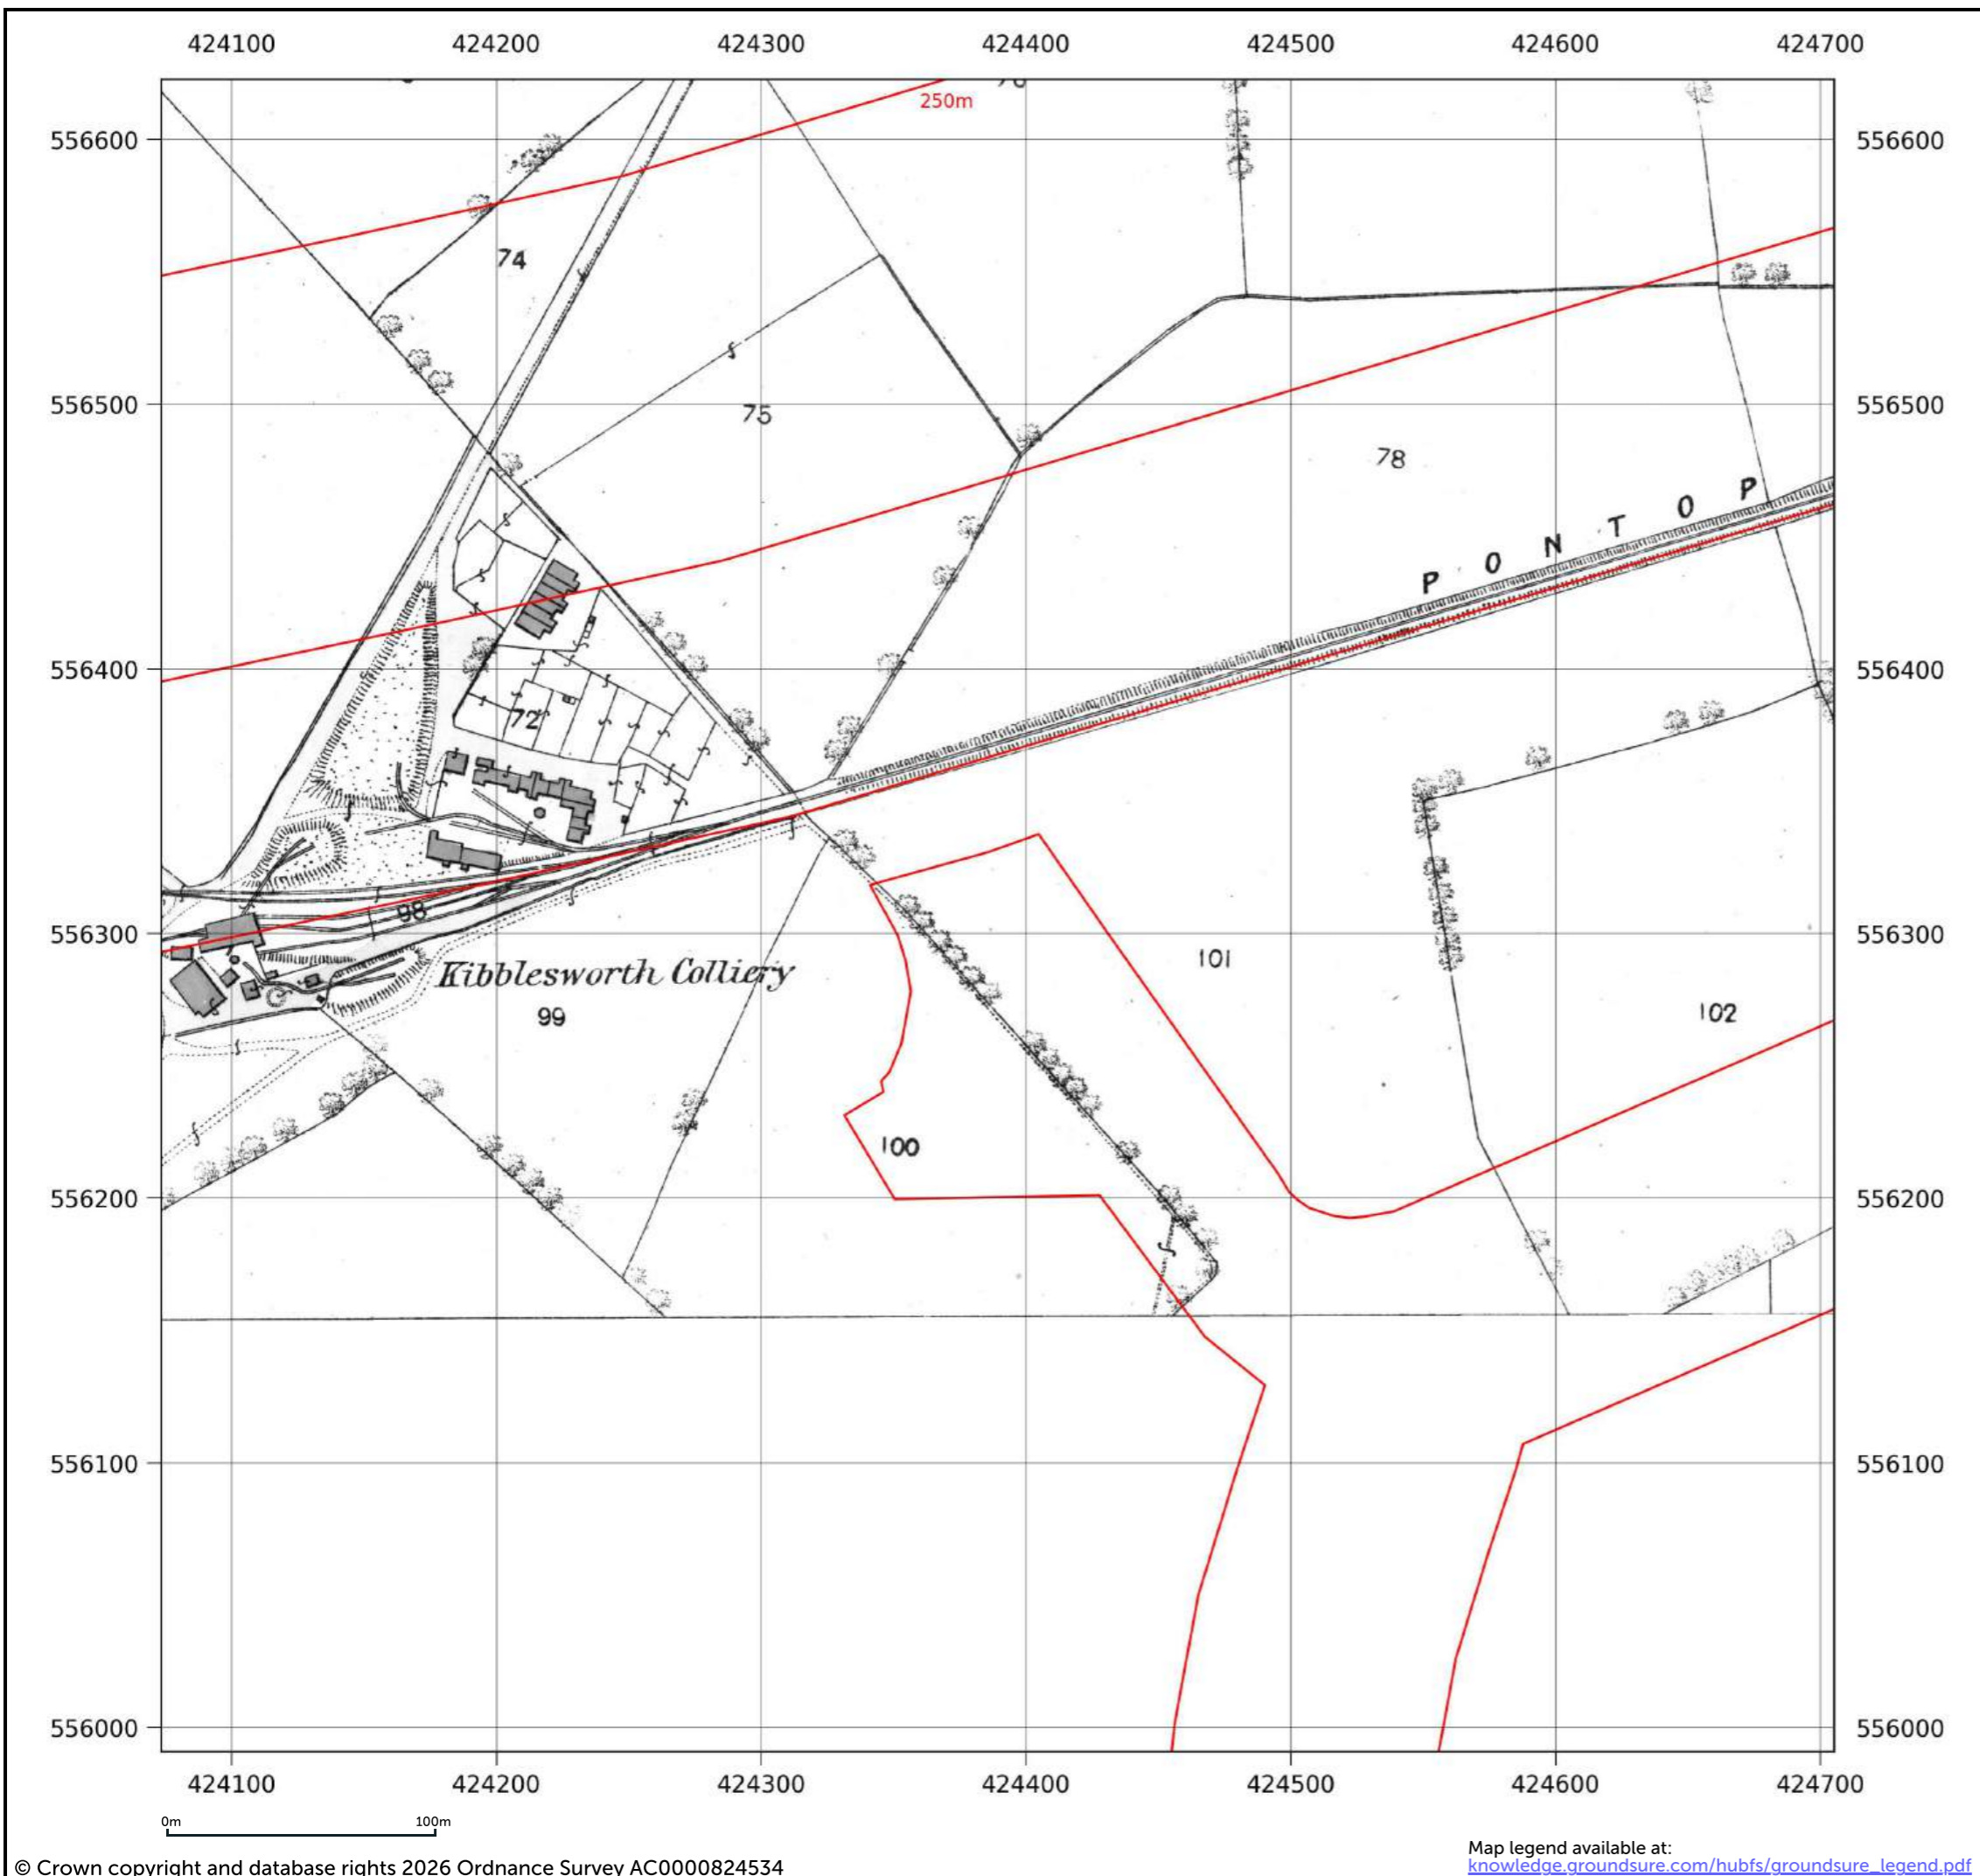

Contact us with any questions at:
info@groundsure.com
01273 257 755