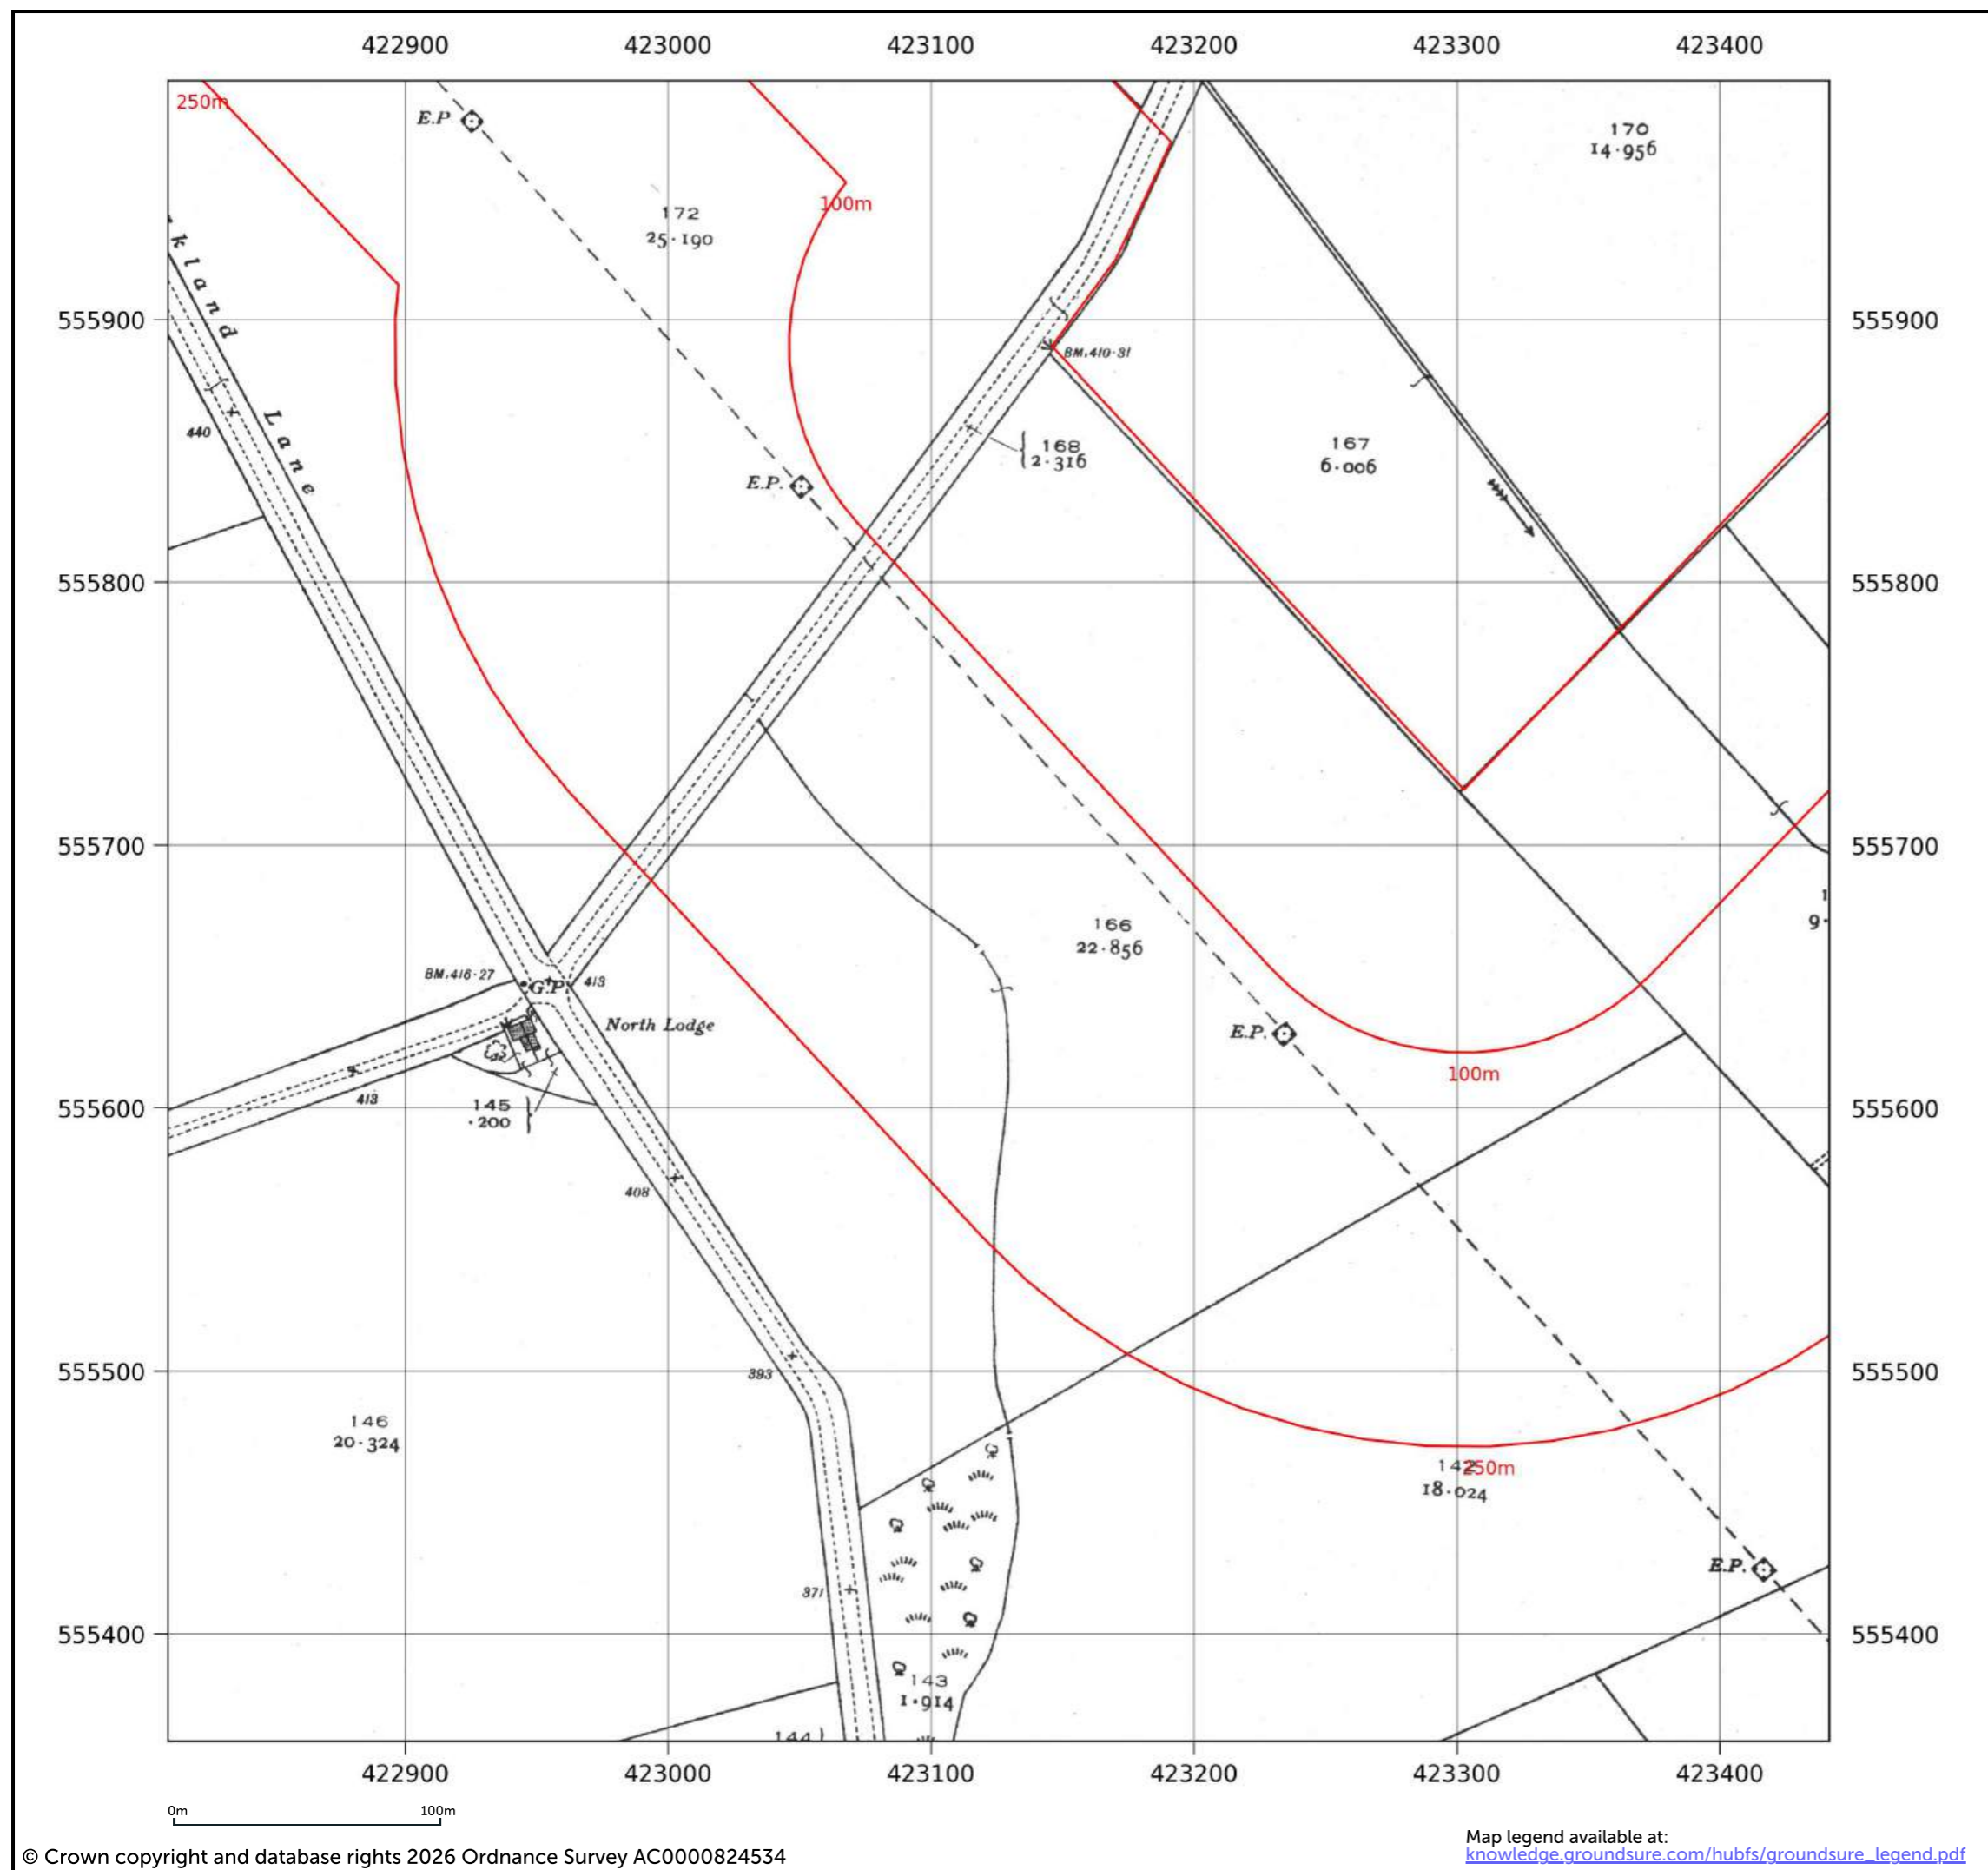

Contact us with any questions at:
info@groundsure.com
01273 257 755