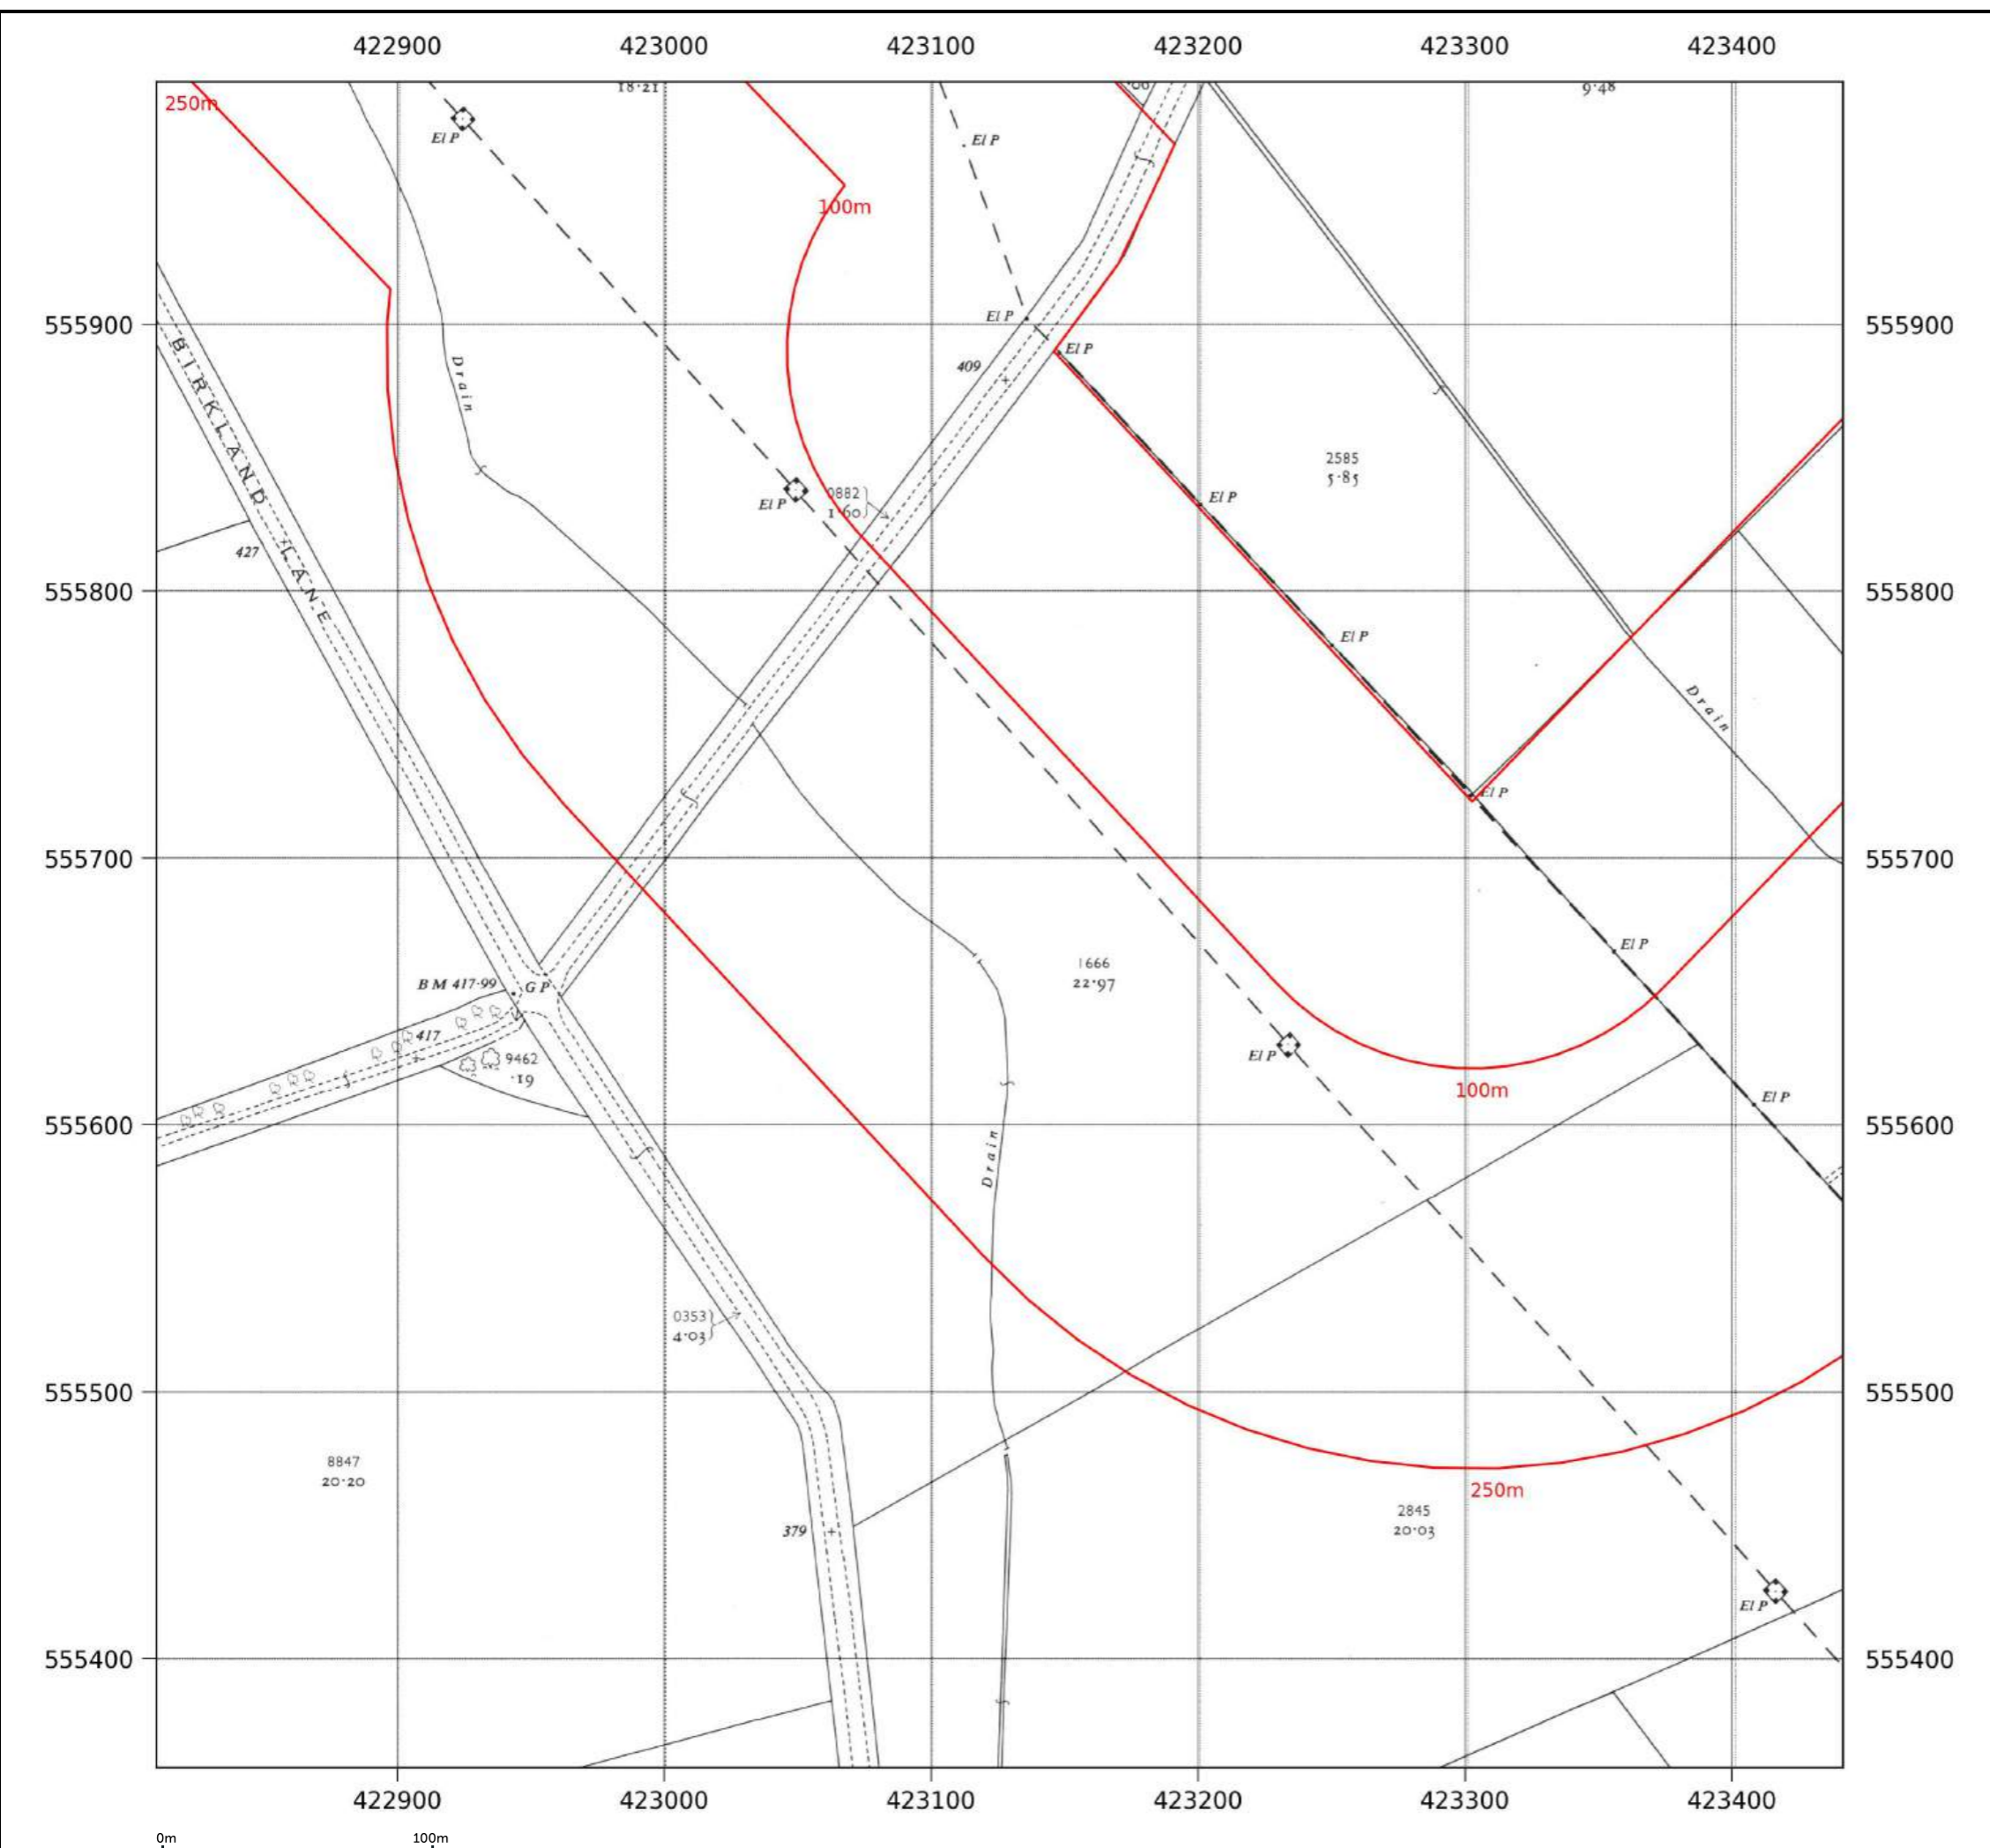

Map legend available at:
knowledge.groundsure.com/hubfs/groundsure_legend.pdf