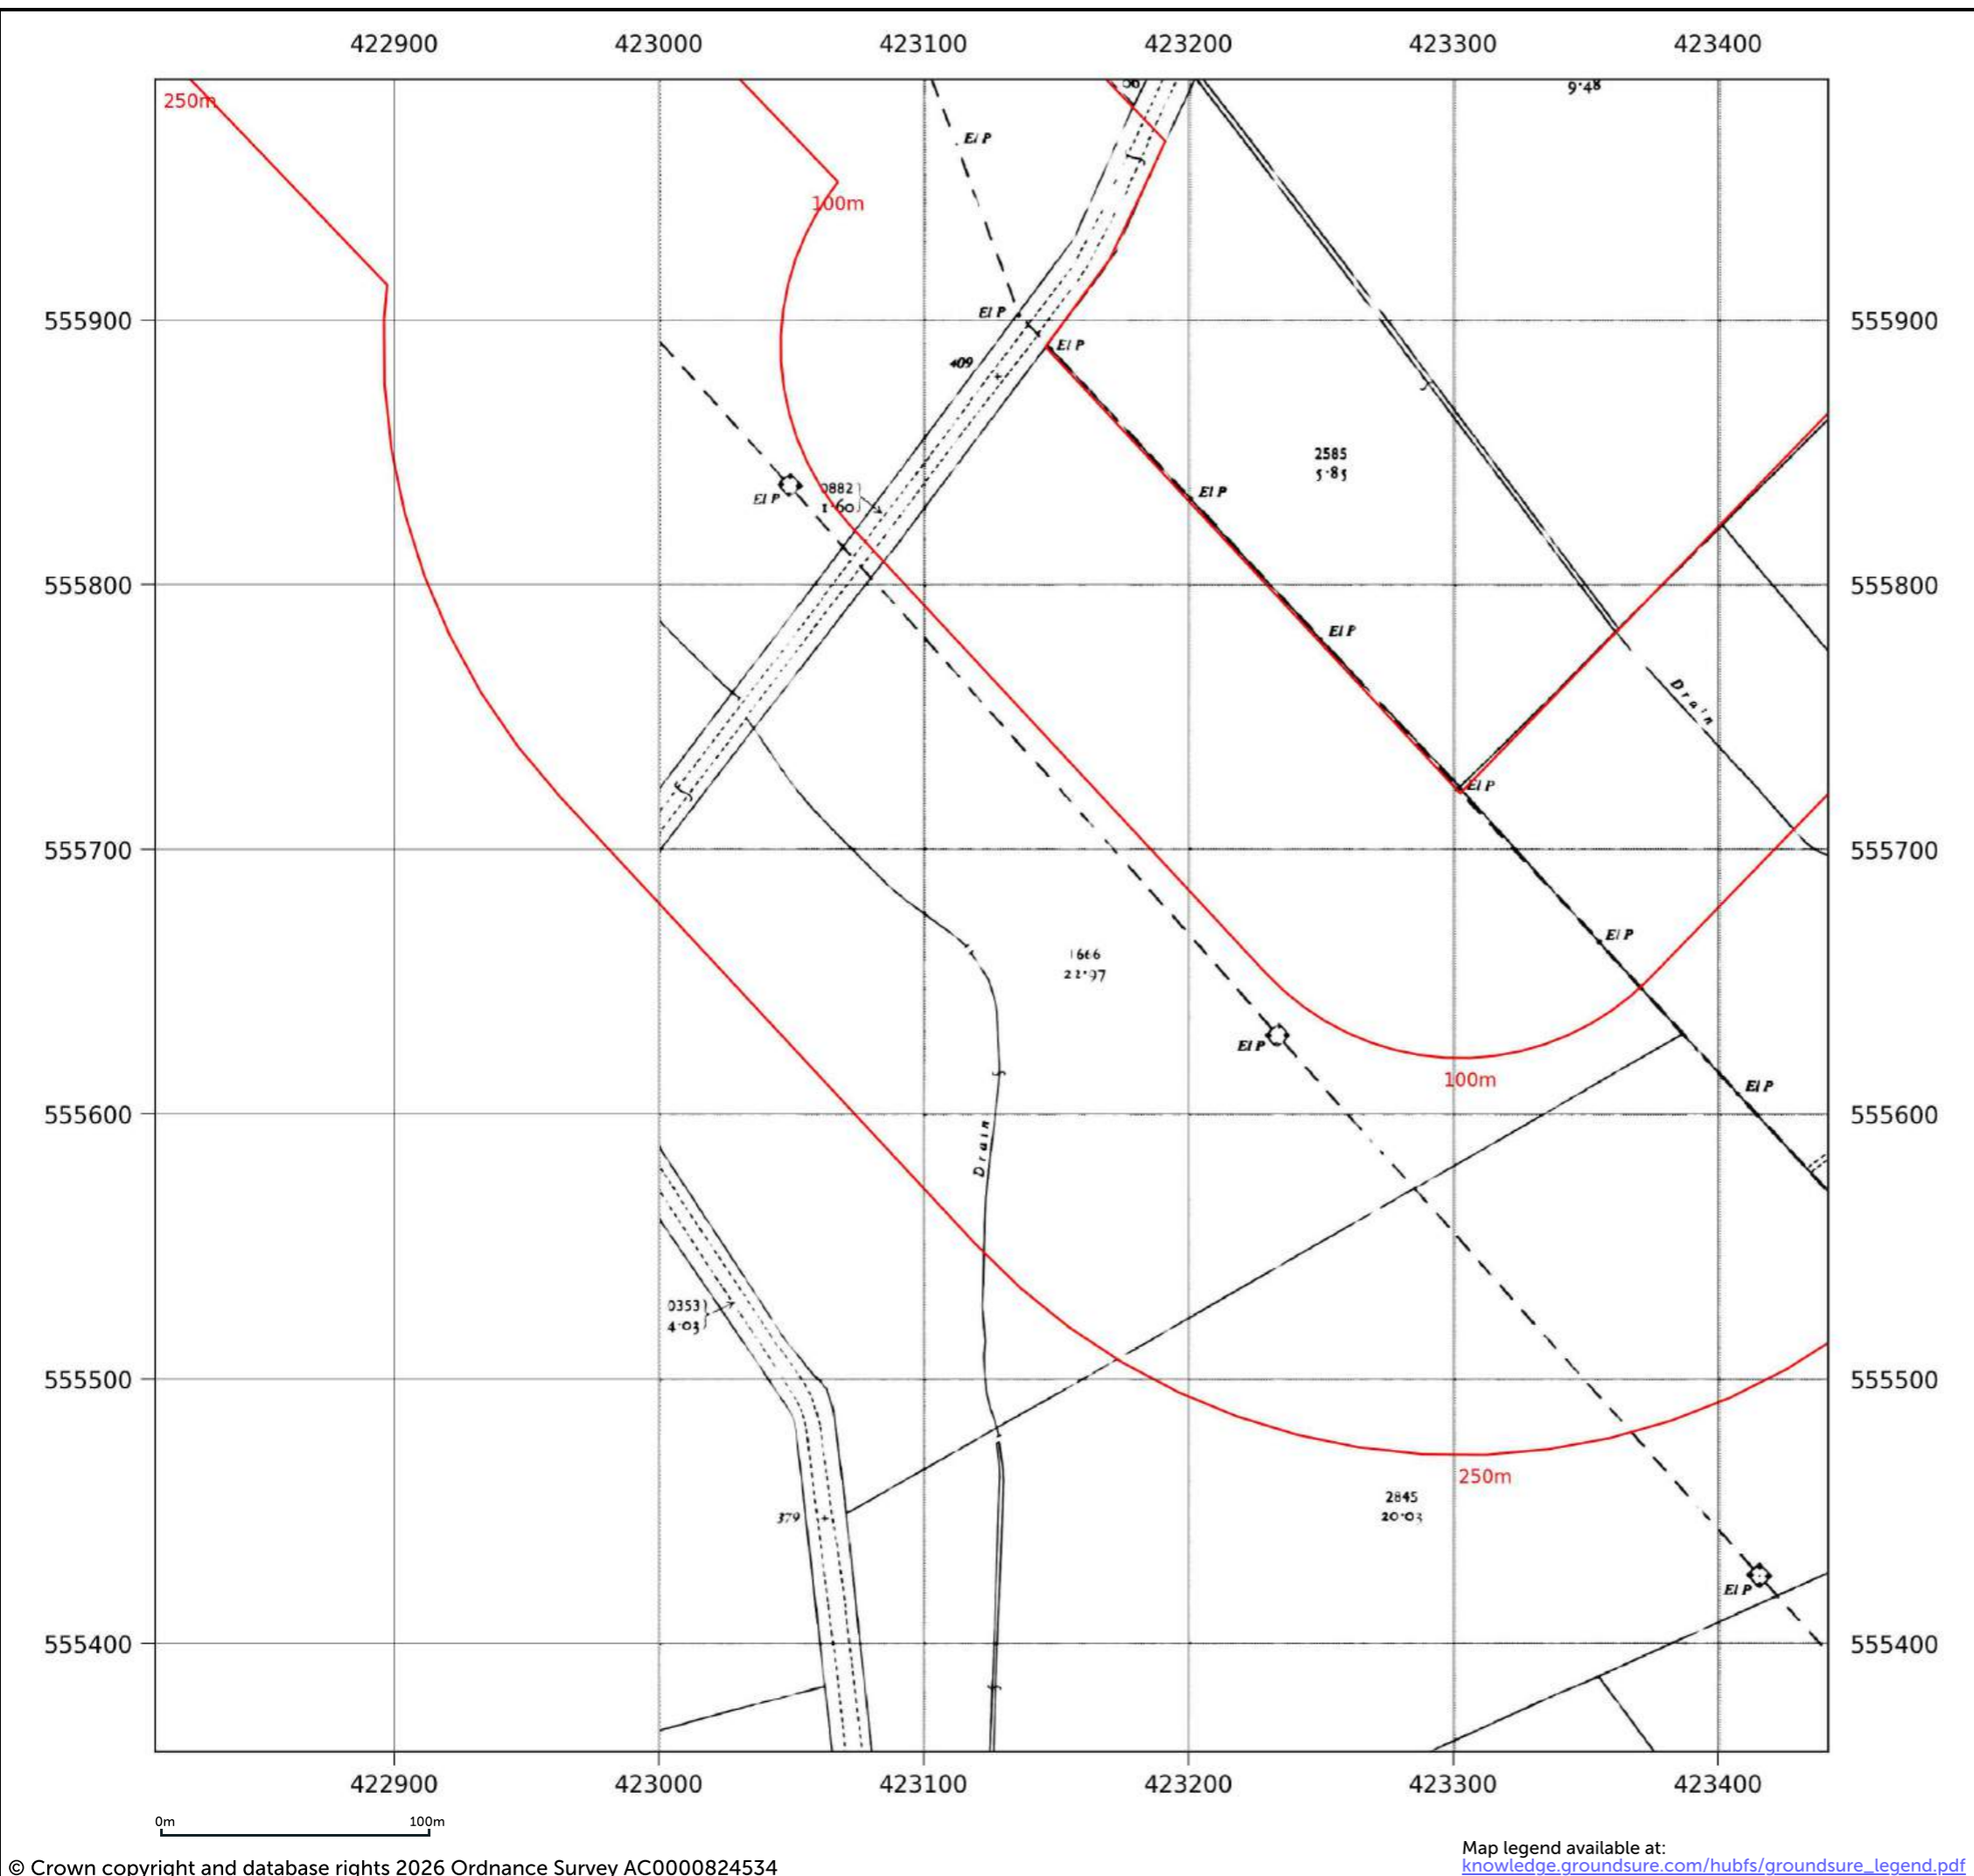

Map legend available at:
knowledge.groundsure.com/hubfs/groundsure_legend.pdf