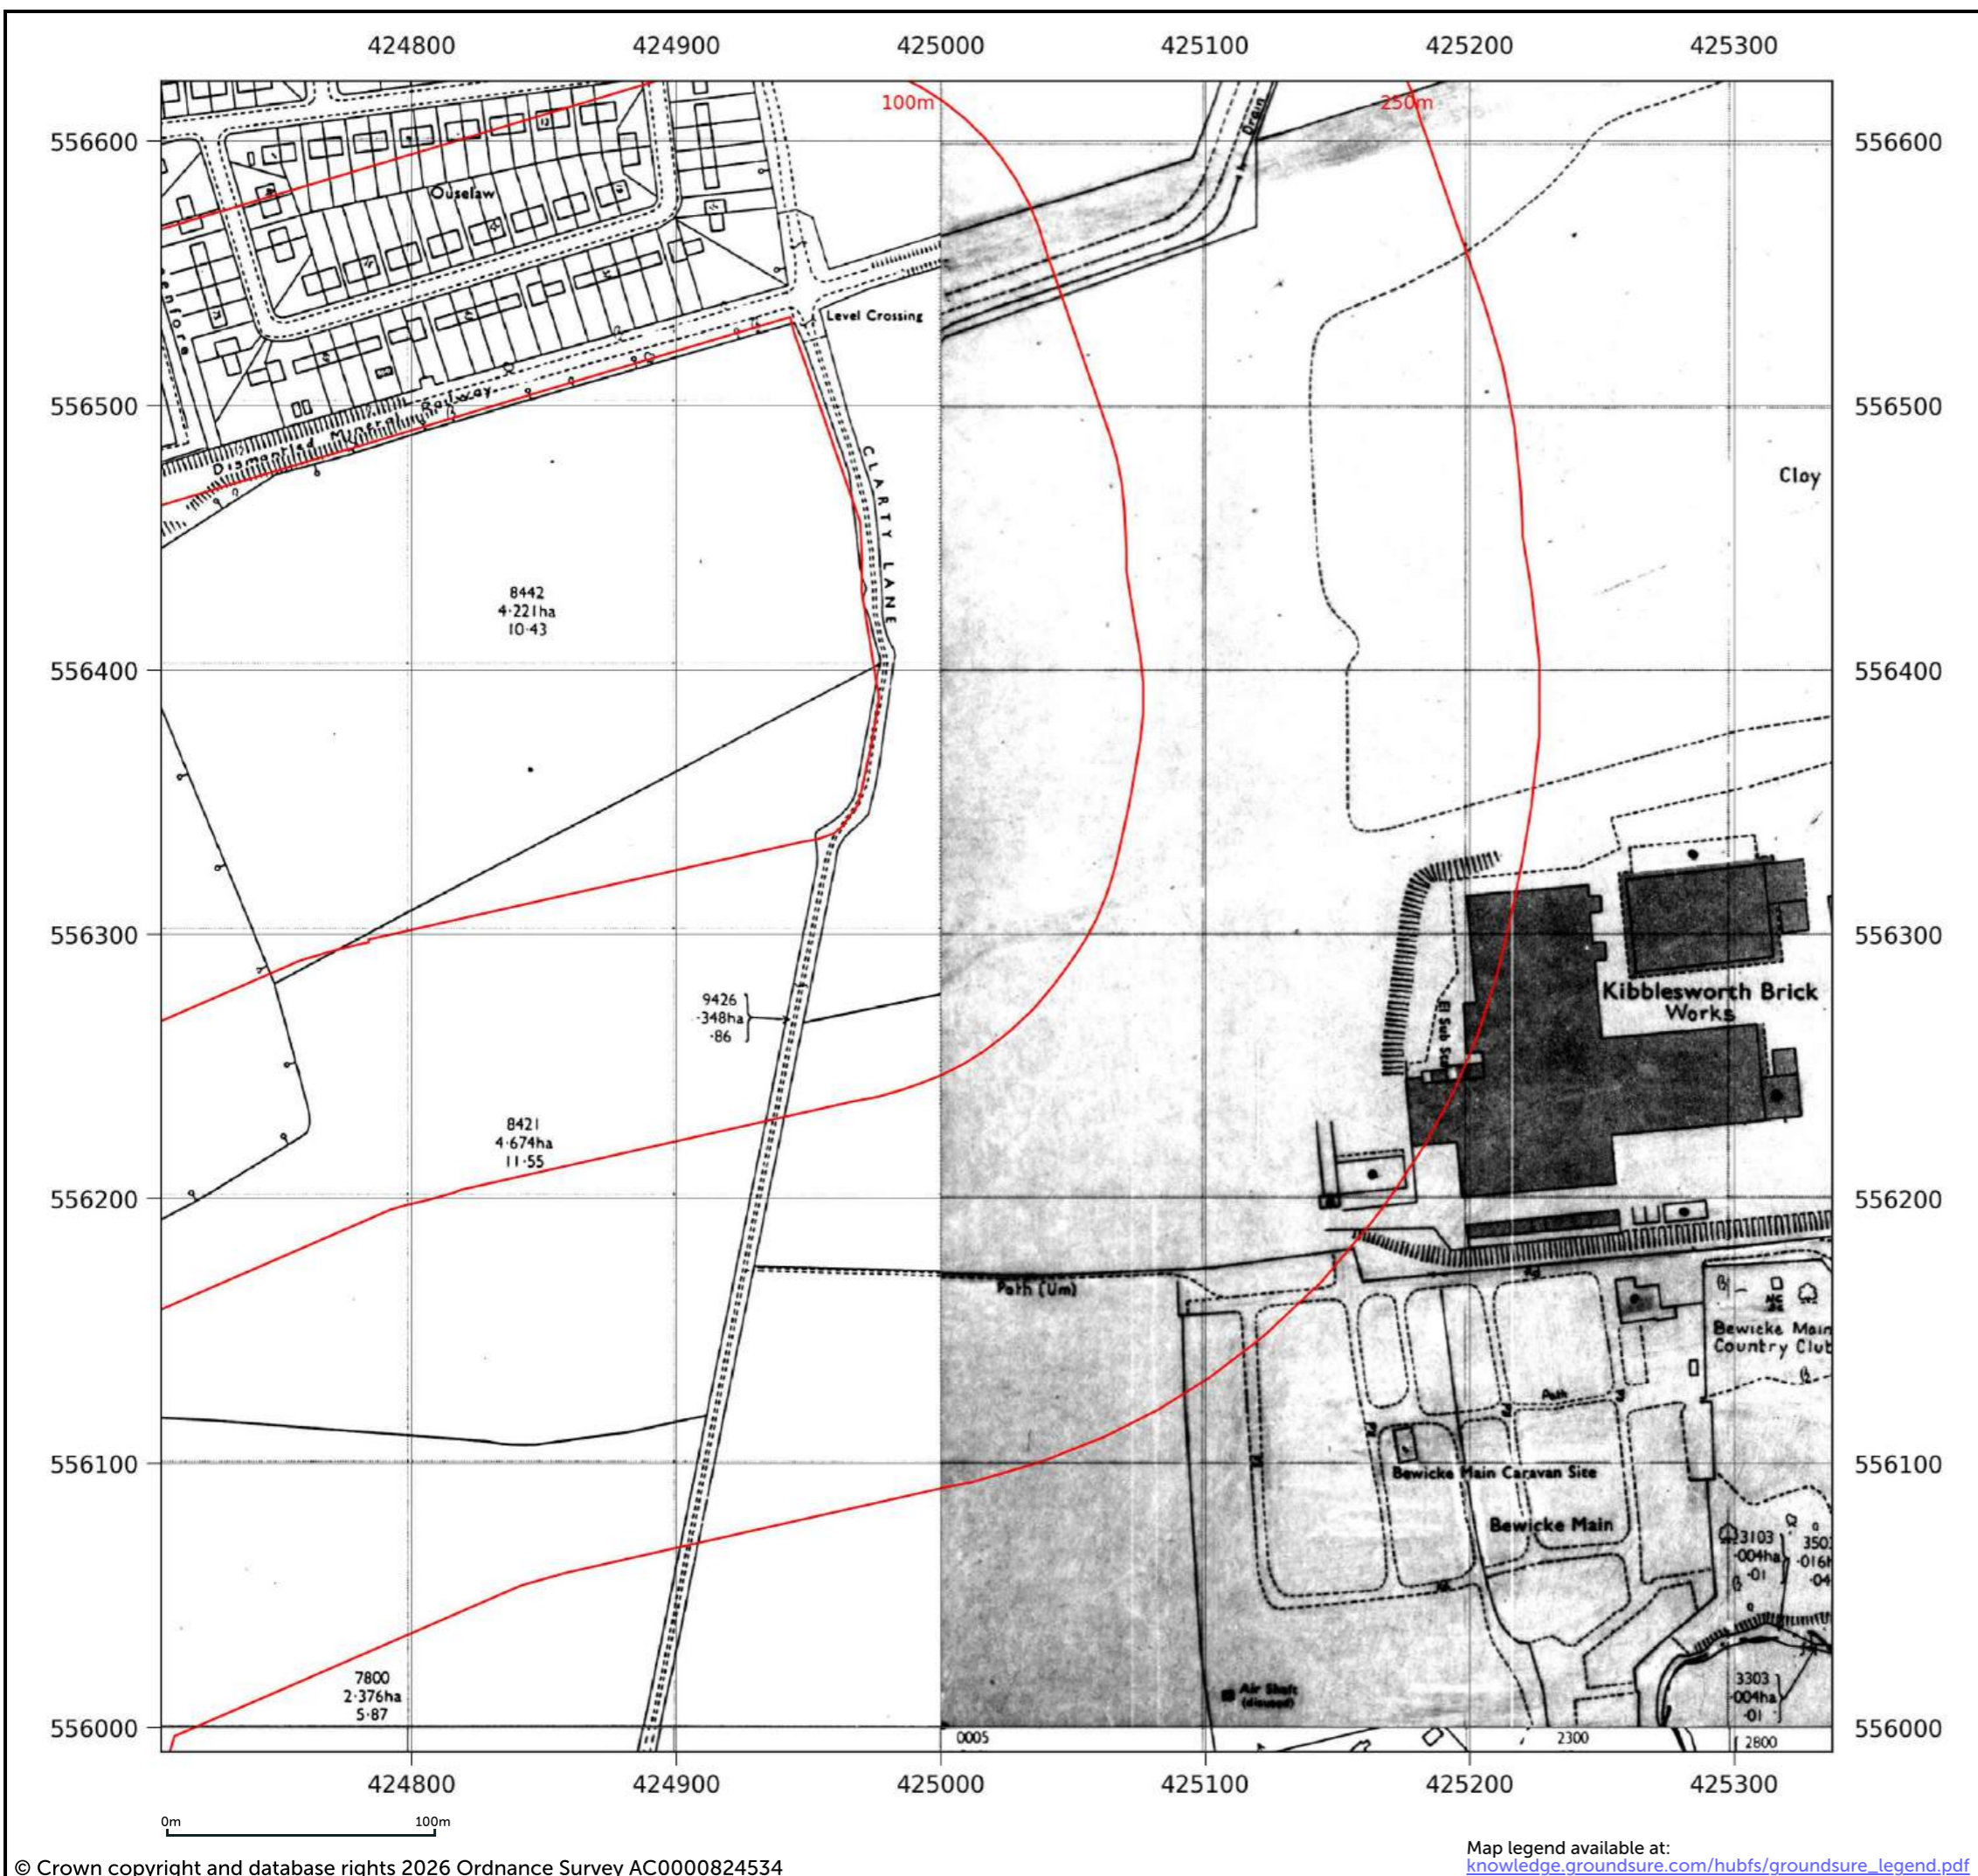

Map name:	National Grid
Map date:	1972
Scale:	1:2,500
Printed at:	1:2,500

Date: 1972 Surveyed: 1971 Revised: 1971 Copyright: 1972 Levelled: 1962
--

Contact us with any questions at:
info@groundsure.com
 01273 257 755