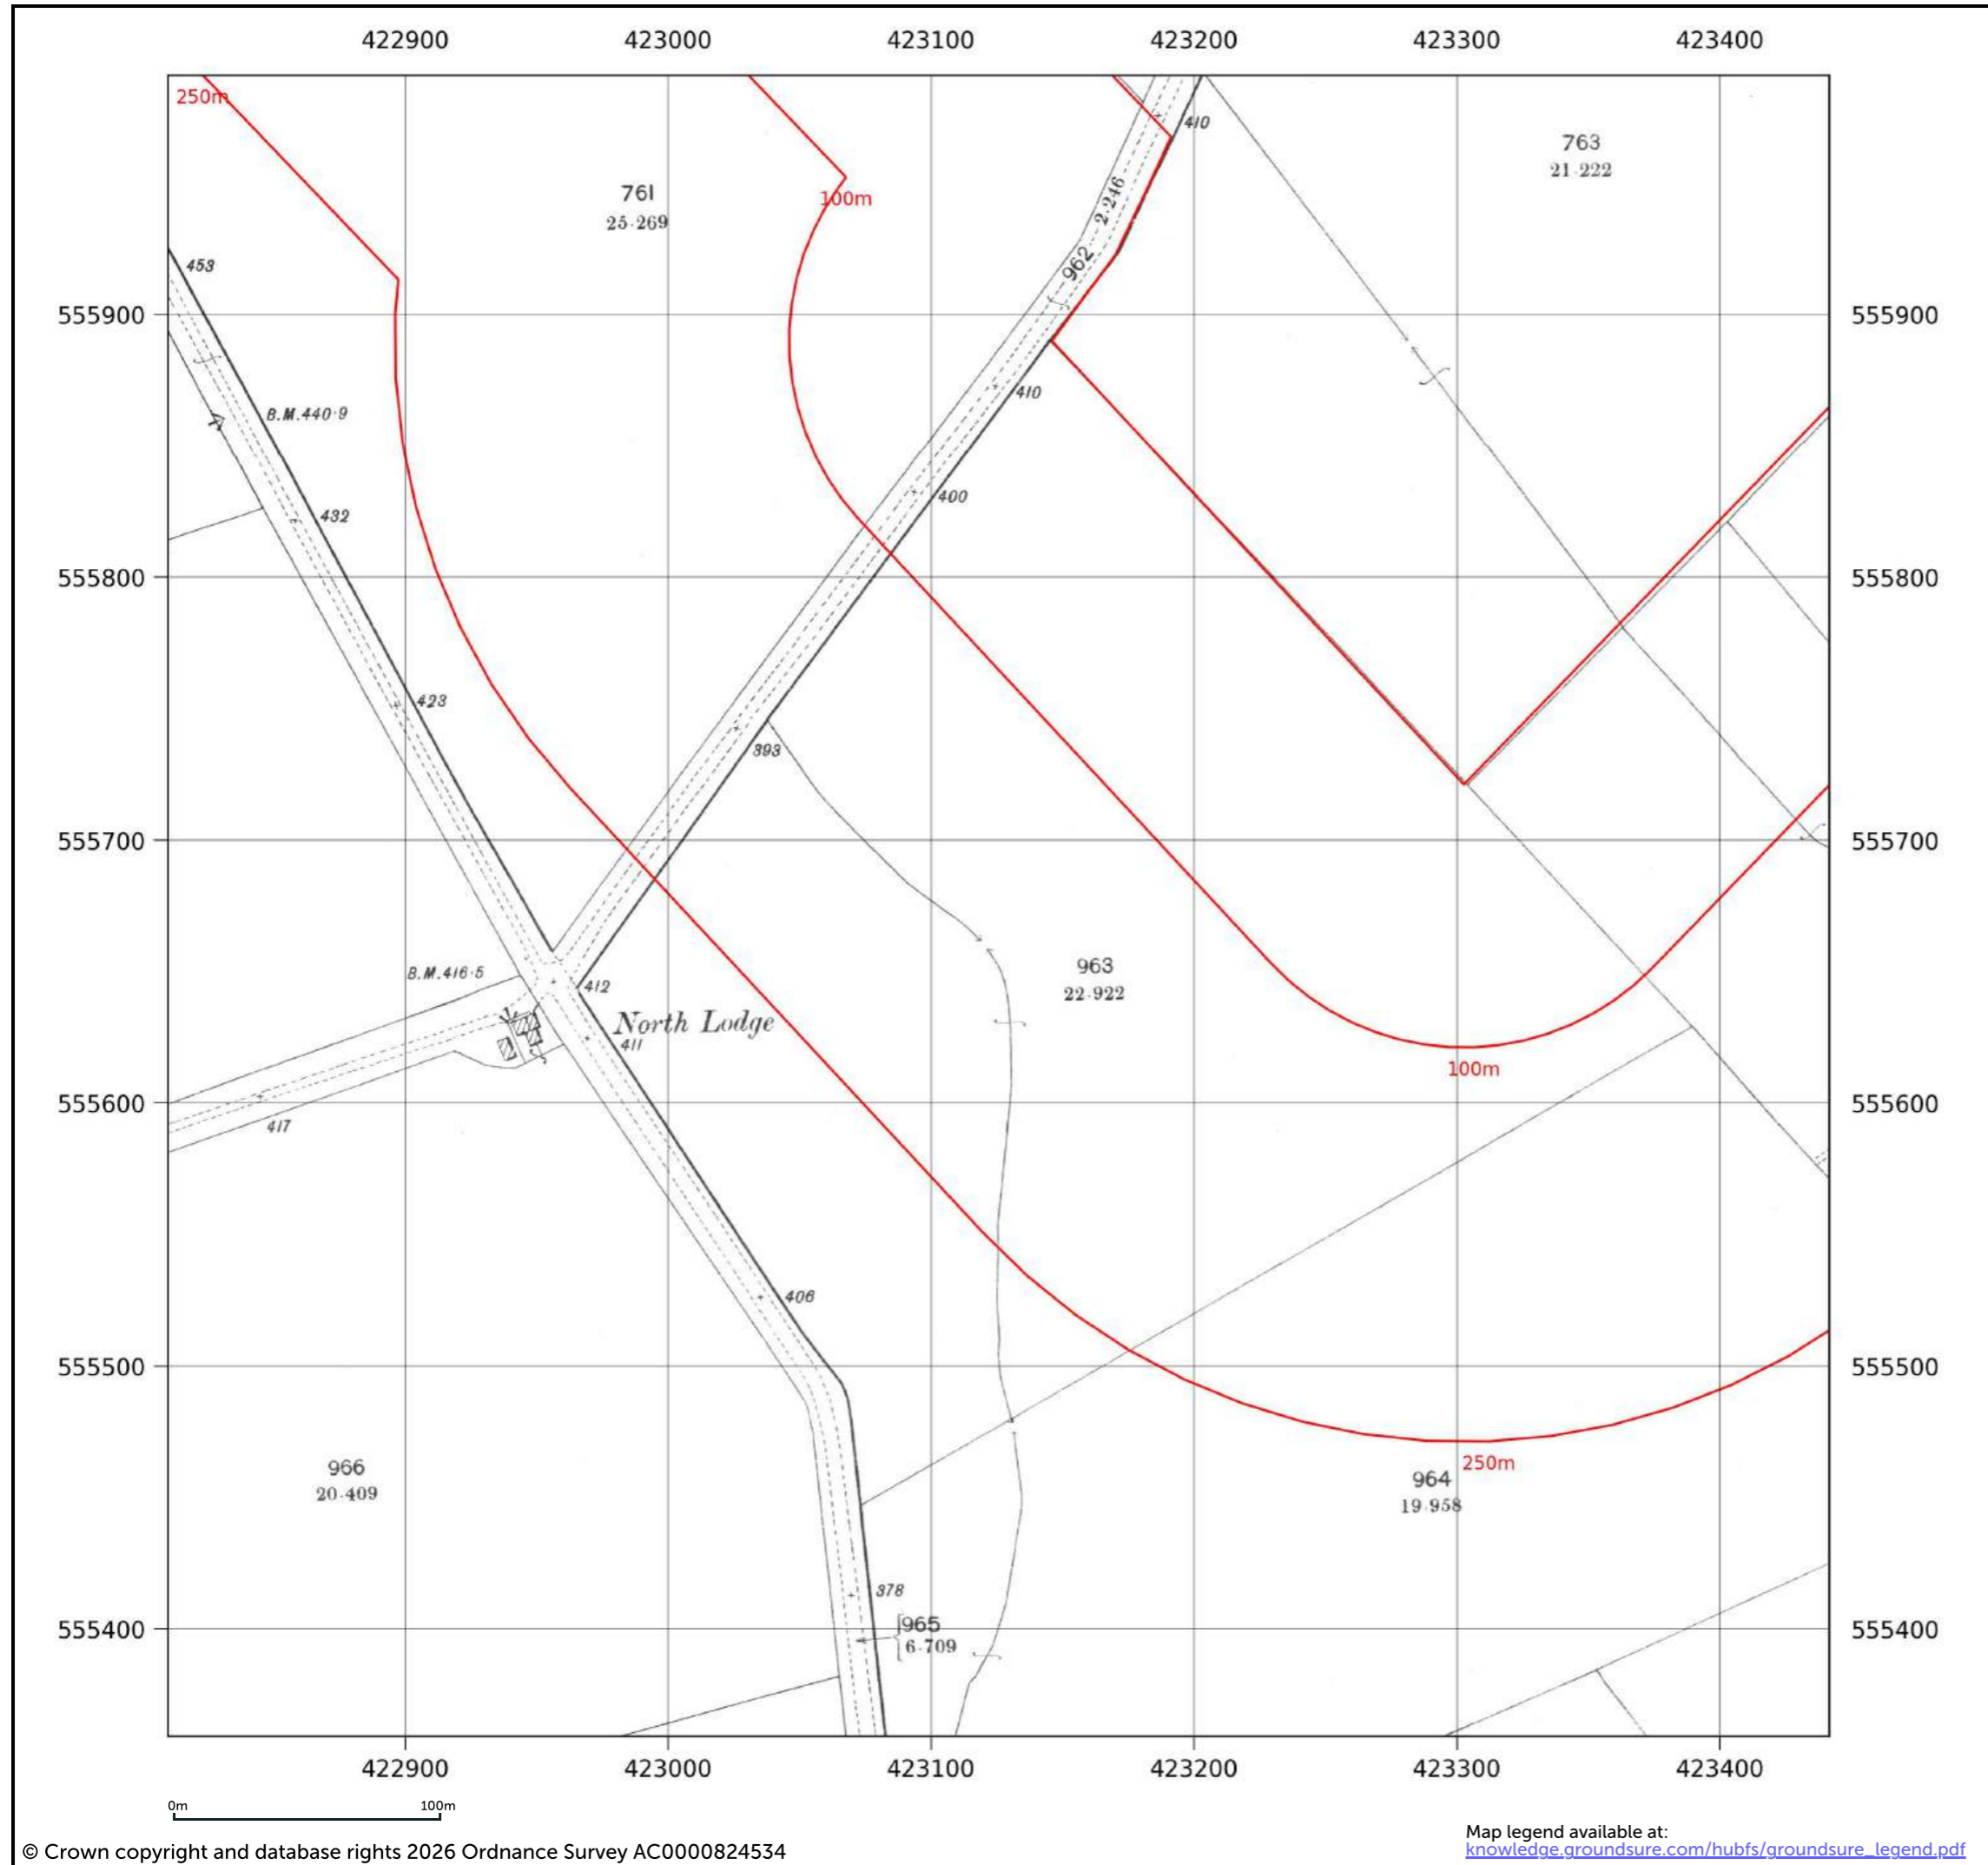

Contact us with any questions at:
info@groundsure.com
01273 257 755