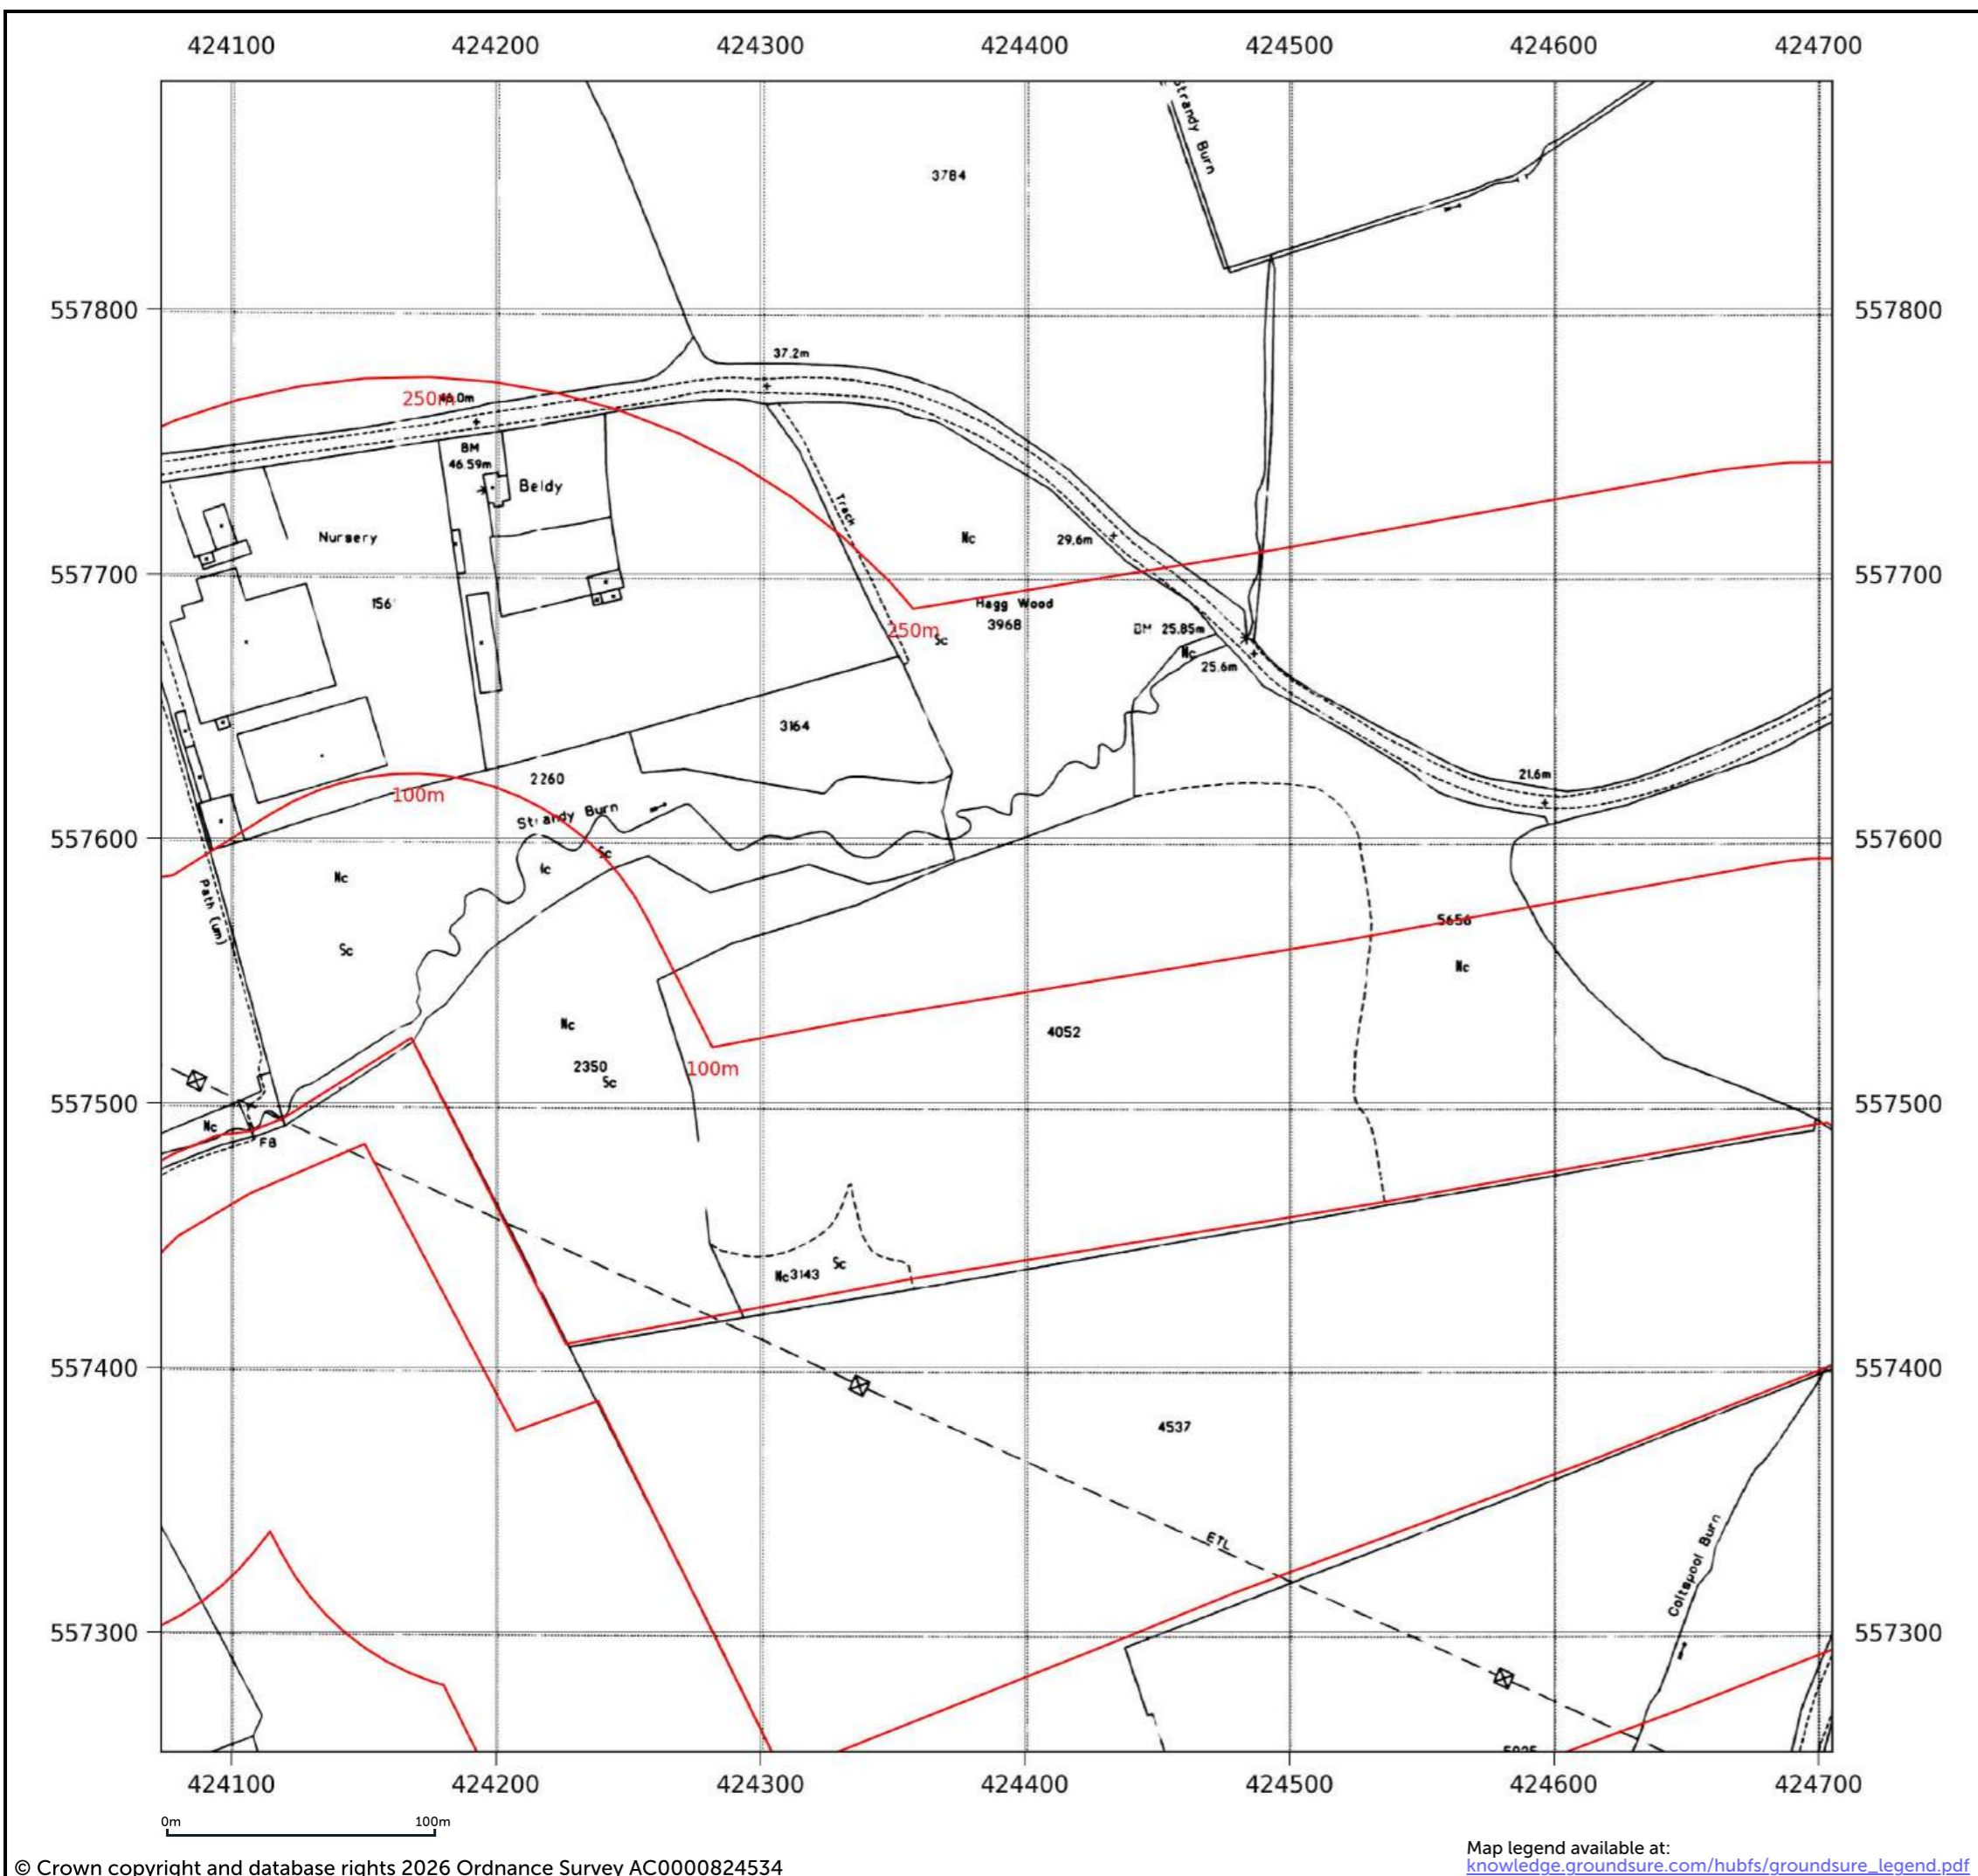

Map name: National Grid
Map date: 1993
Scale: 1:2,500
Printed at: 1:2,500

Date: 1993
Copyright: 1993

Contact us with any questions at:
info@groundsure.com
 01273 257 755

Site details: Coltsdene, Kibblesworth, Gateshead
Client ref: PO14046 : Groundsure Report 244990
Report ref: GS-GSA-RLE-EWD-SPL
Grid ref: 423687.94, 556385.5
Production date: 18 March 2026