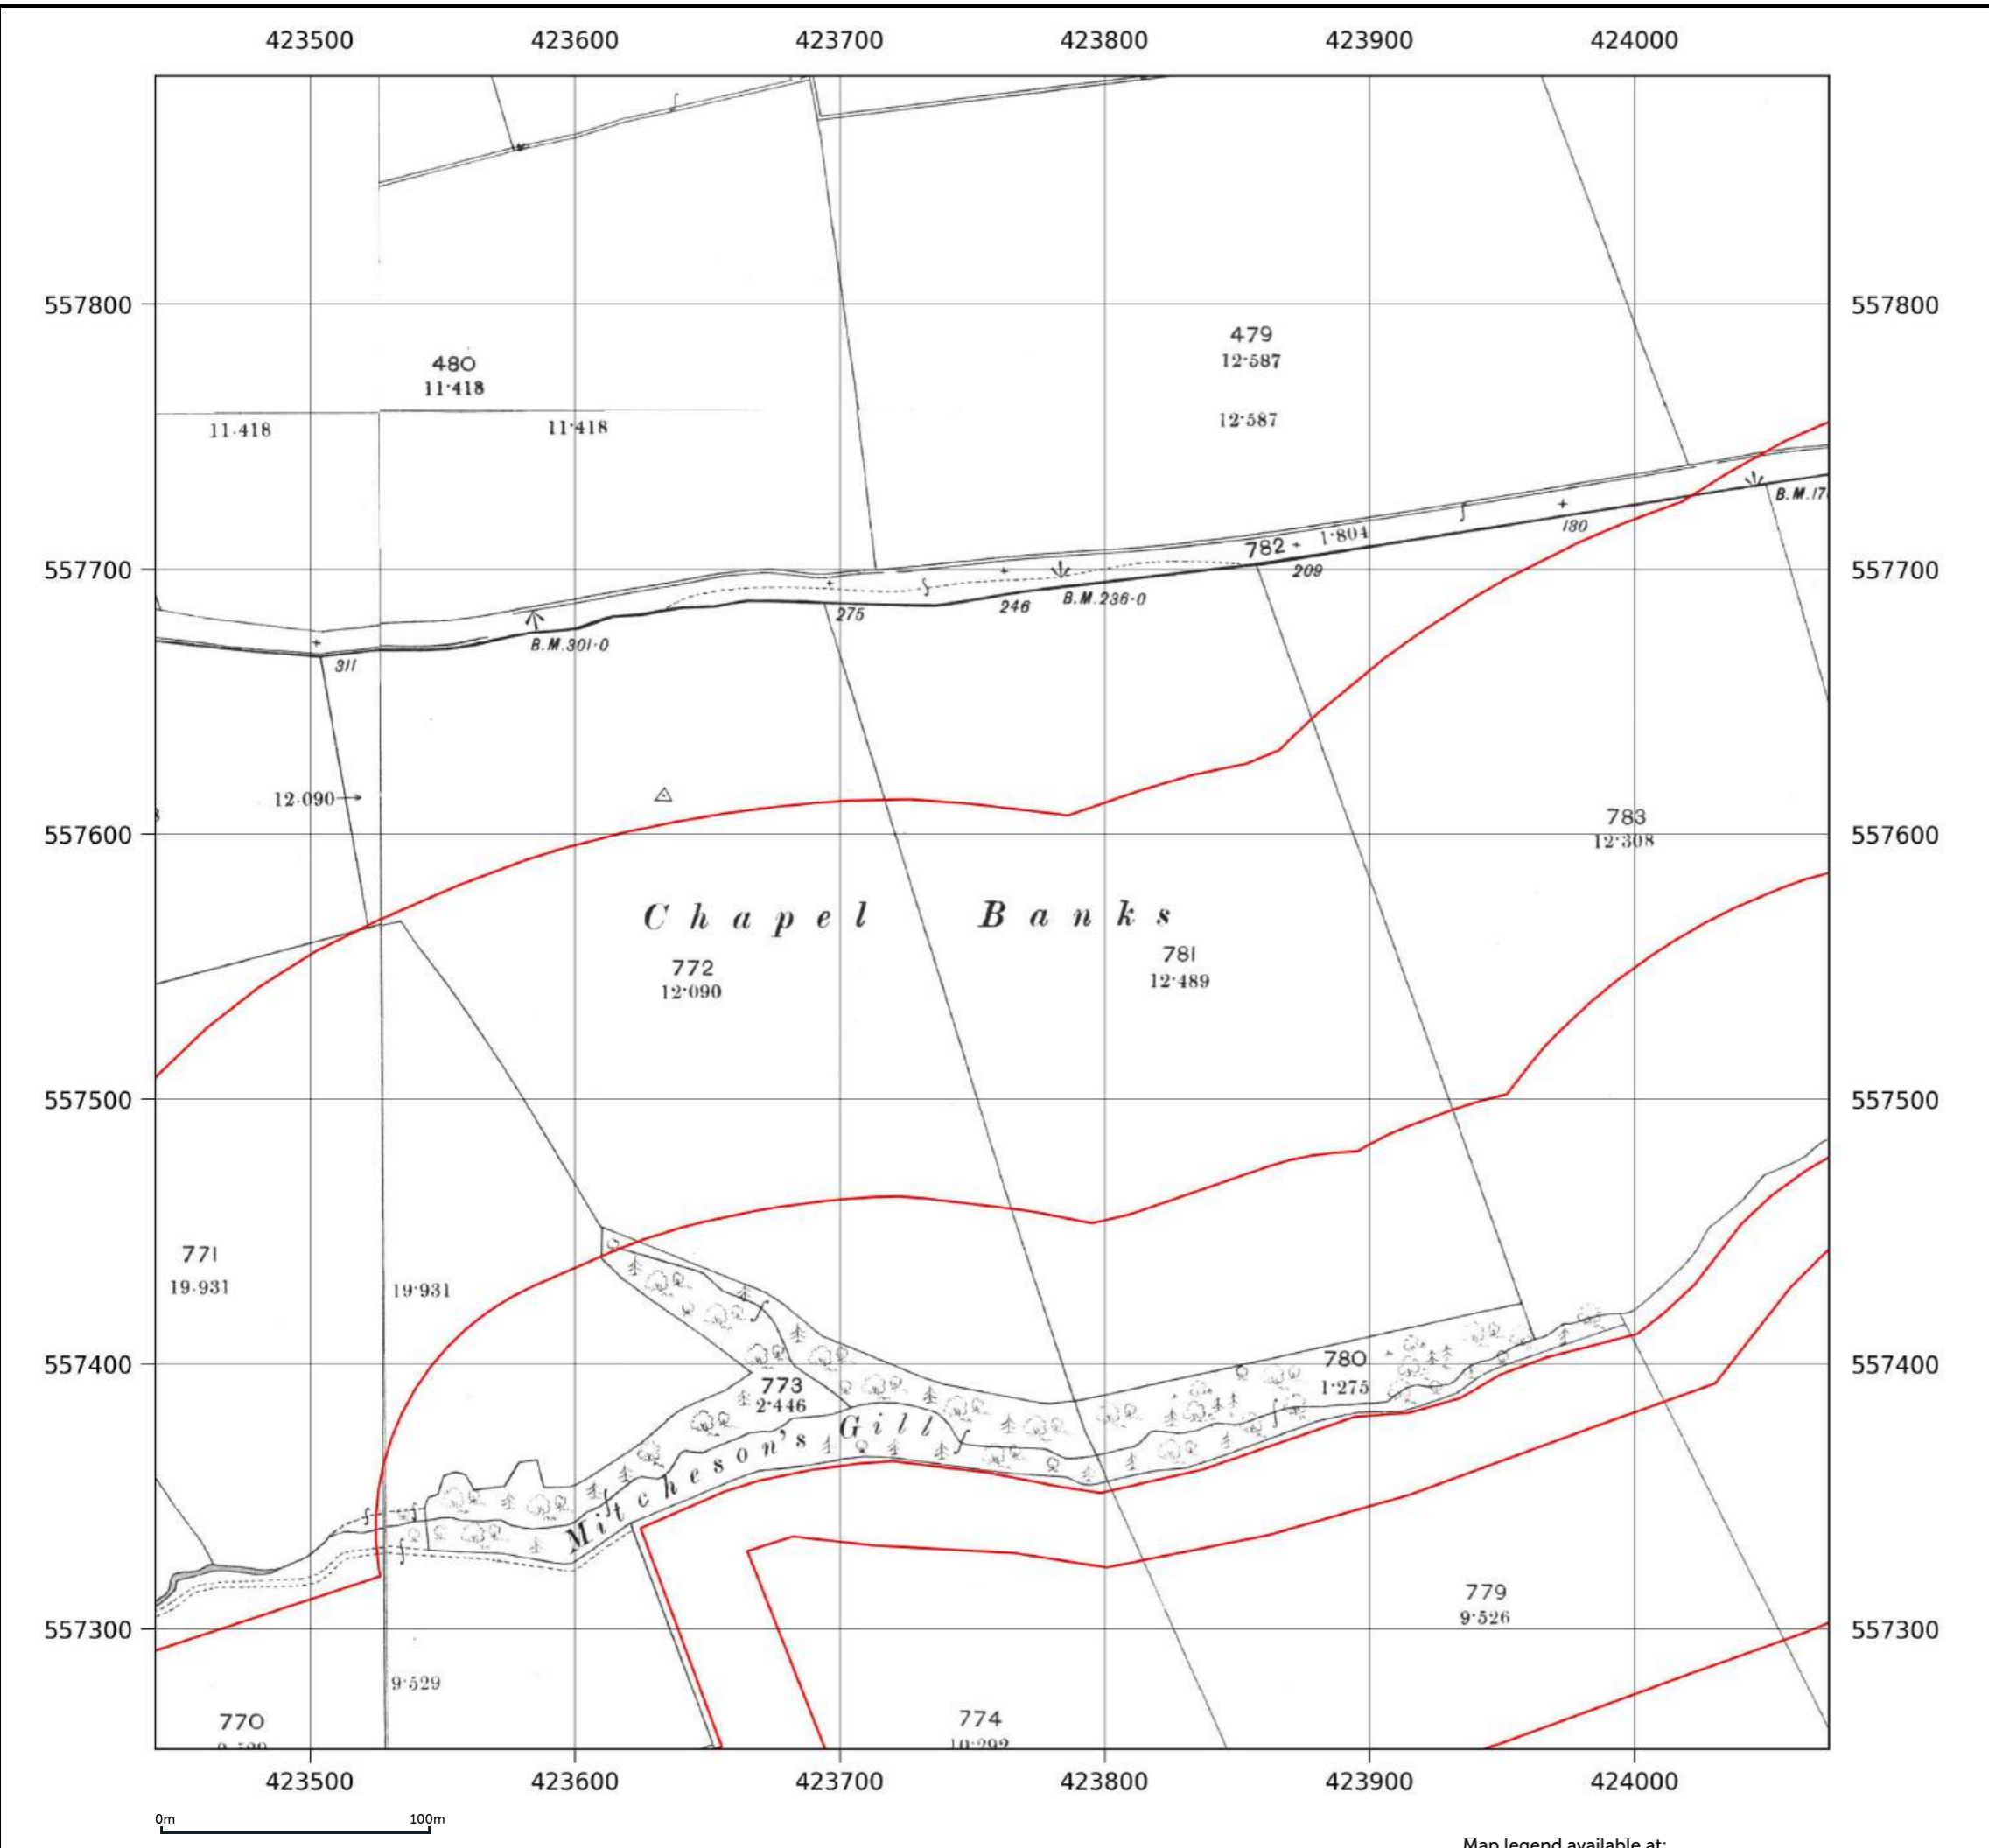

Site details:	Coltsdene, Kibblesworth, Gateshead
Client ref:	PO14046 : Groundsure Report 244990
Report ref:	GS-GSA-RLE-EWD-SPL
Grid ref:	423687.94, 556385.5
Production date:	18 March 2026

Map name:	County Series
Map date:	1896
Scale:	1:2,500
Printed at:	1:2,500

Date: 1896 Surveyed: 1896 Revised: 1896	Date: 1896 Surveyed: 1896 Revised: 1896

Contact us with any questions at:
info@groundsure.com
01273 257 755