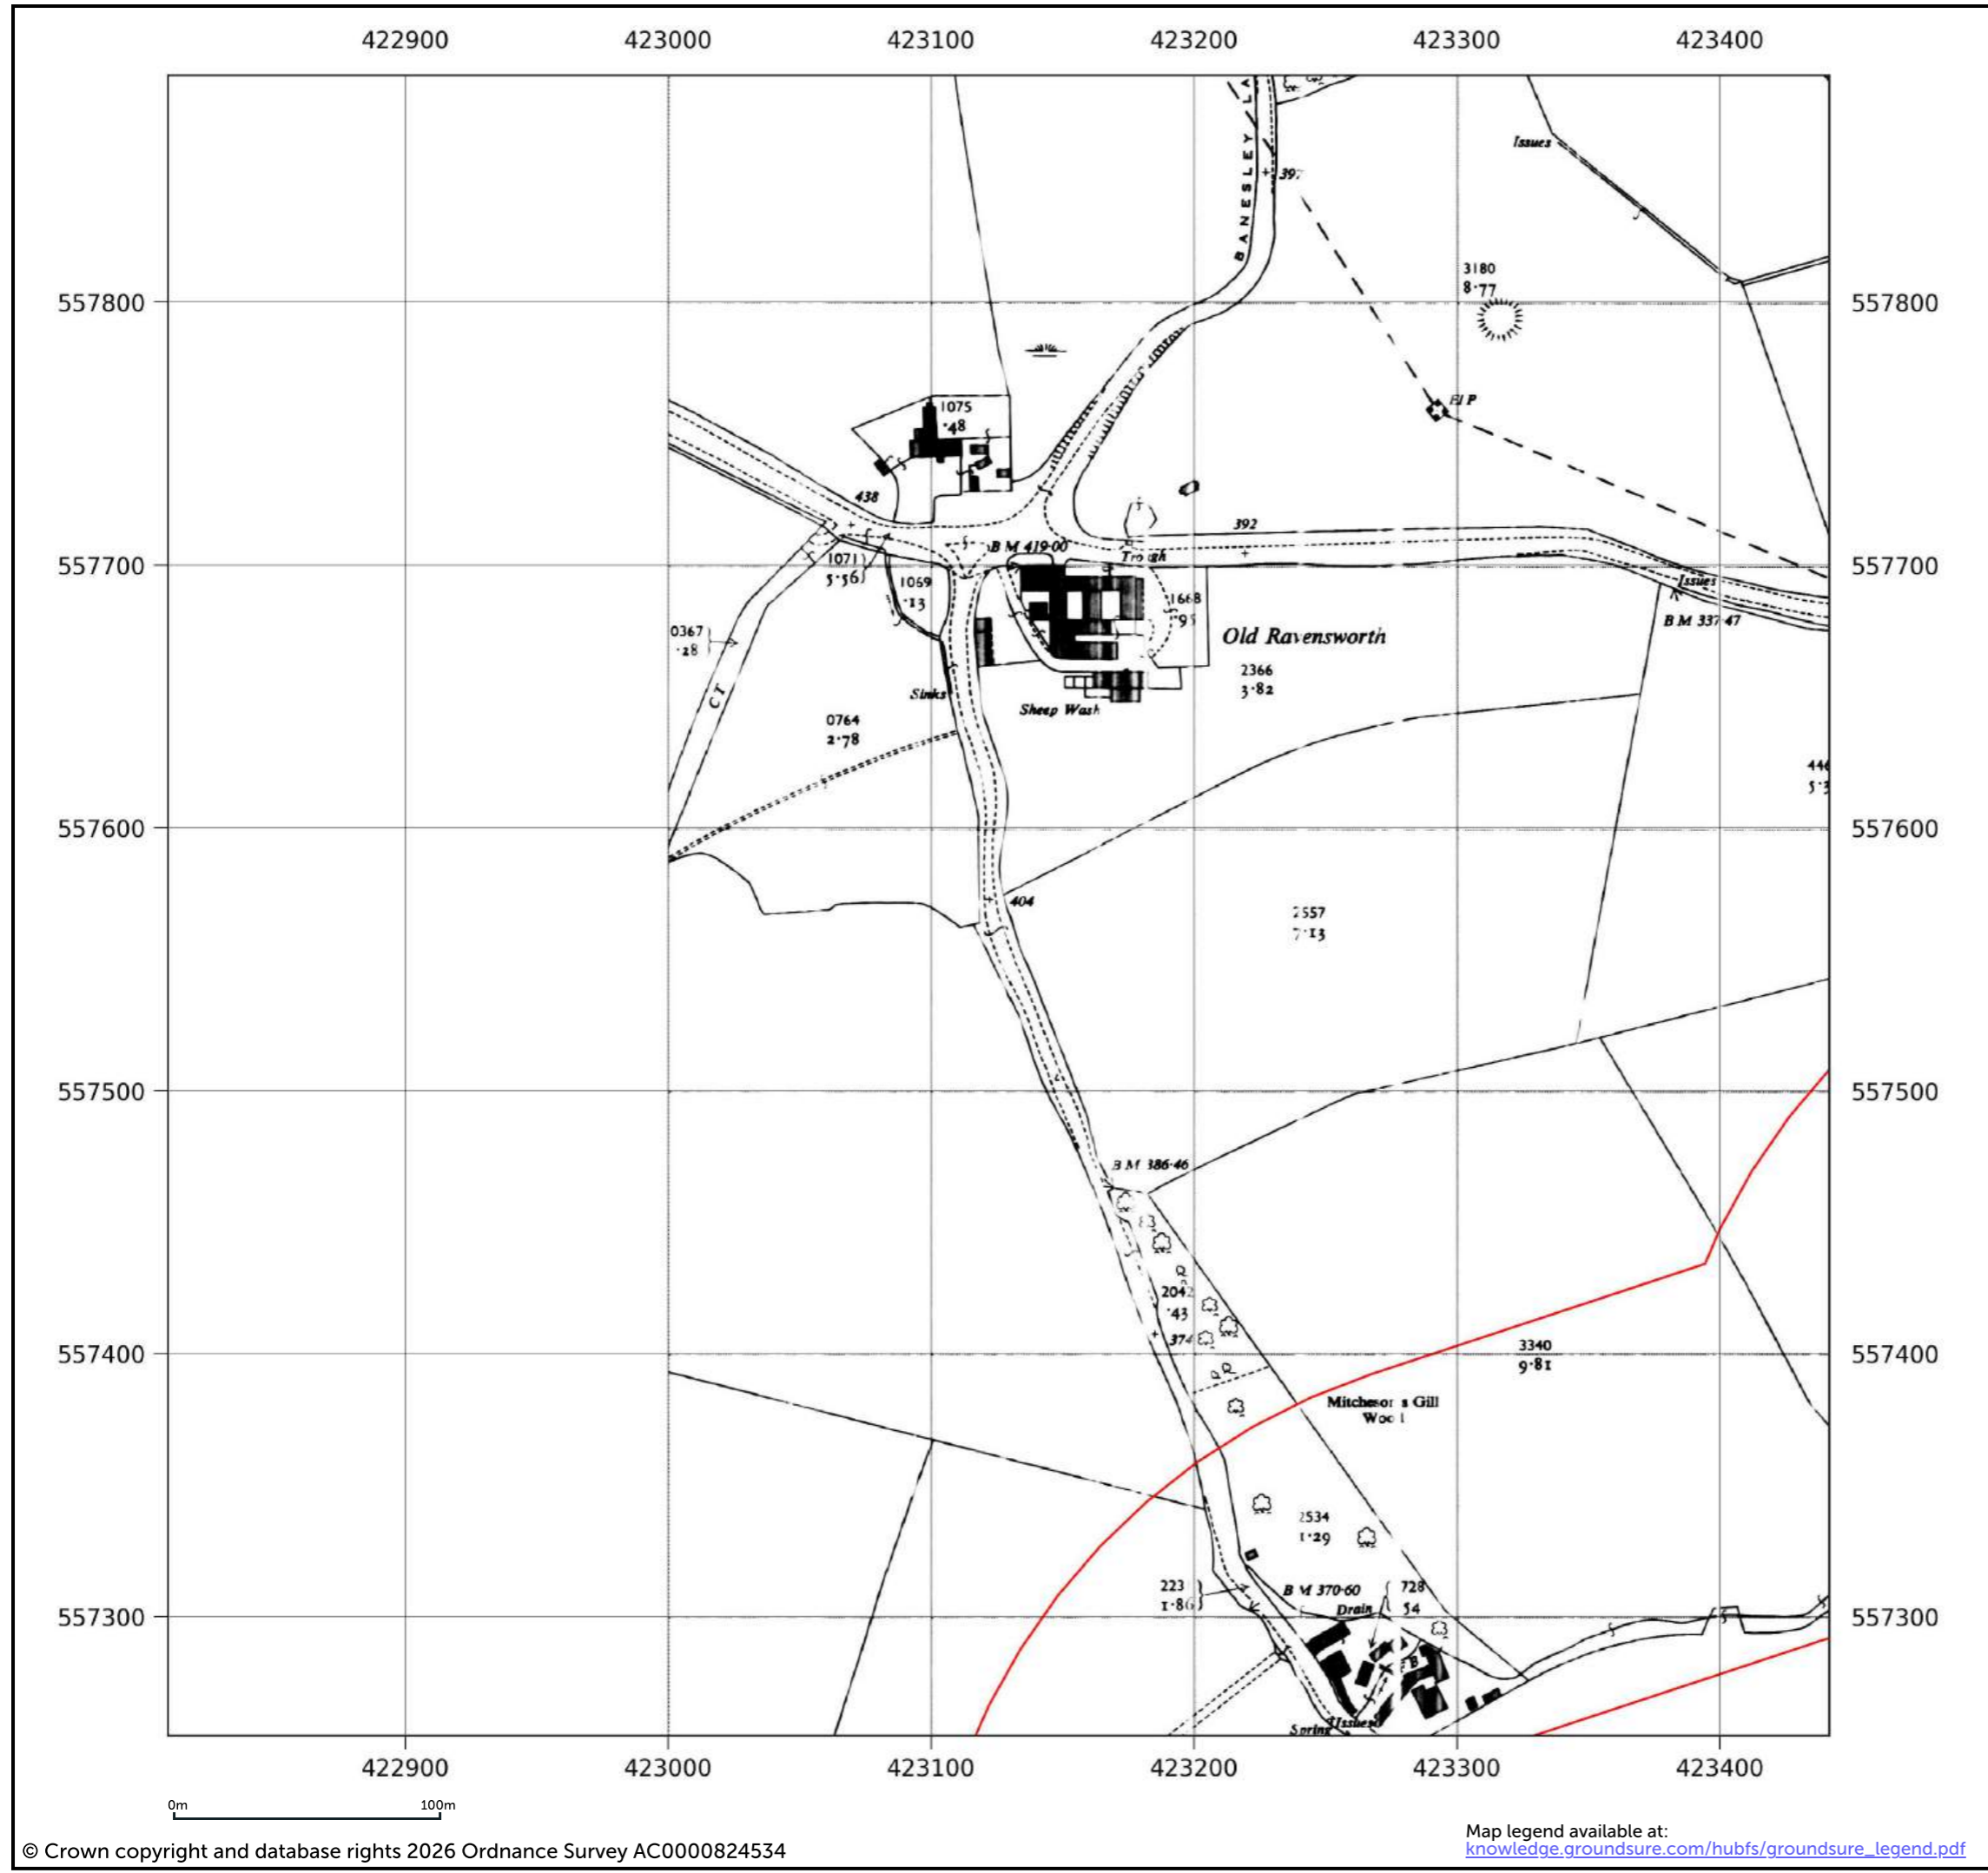

Map legend available at:
knowledge.groundsure.com/hubfs/groundsure_legend.pdf