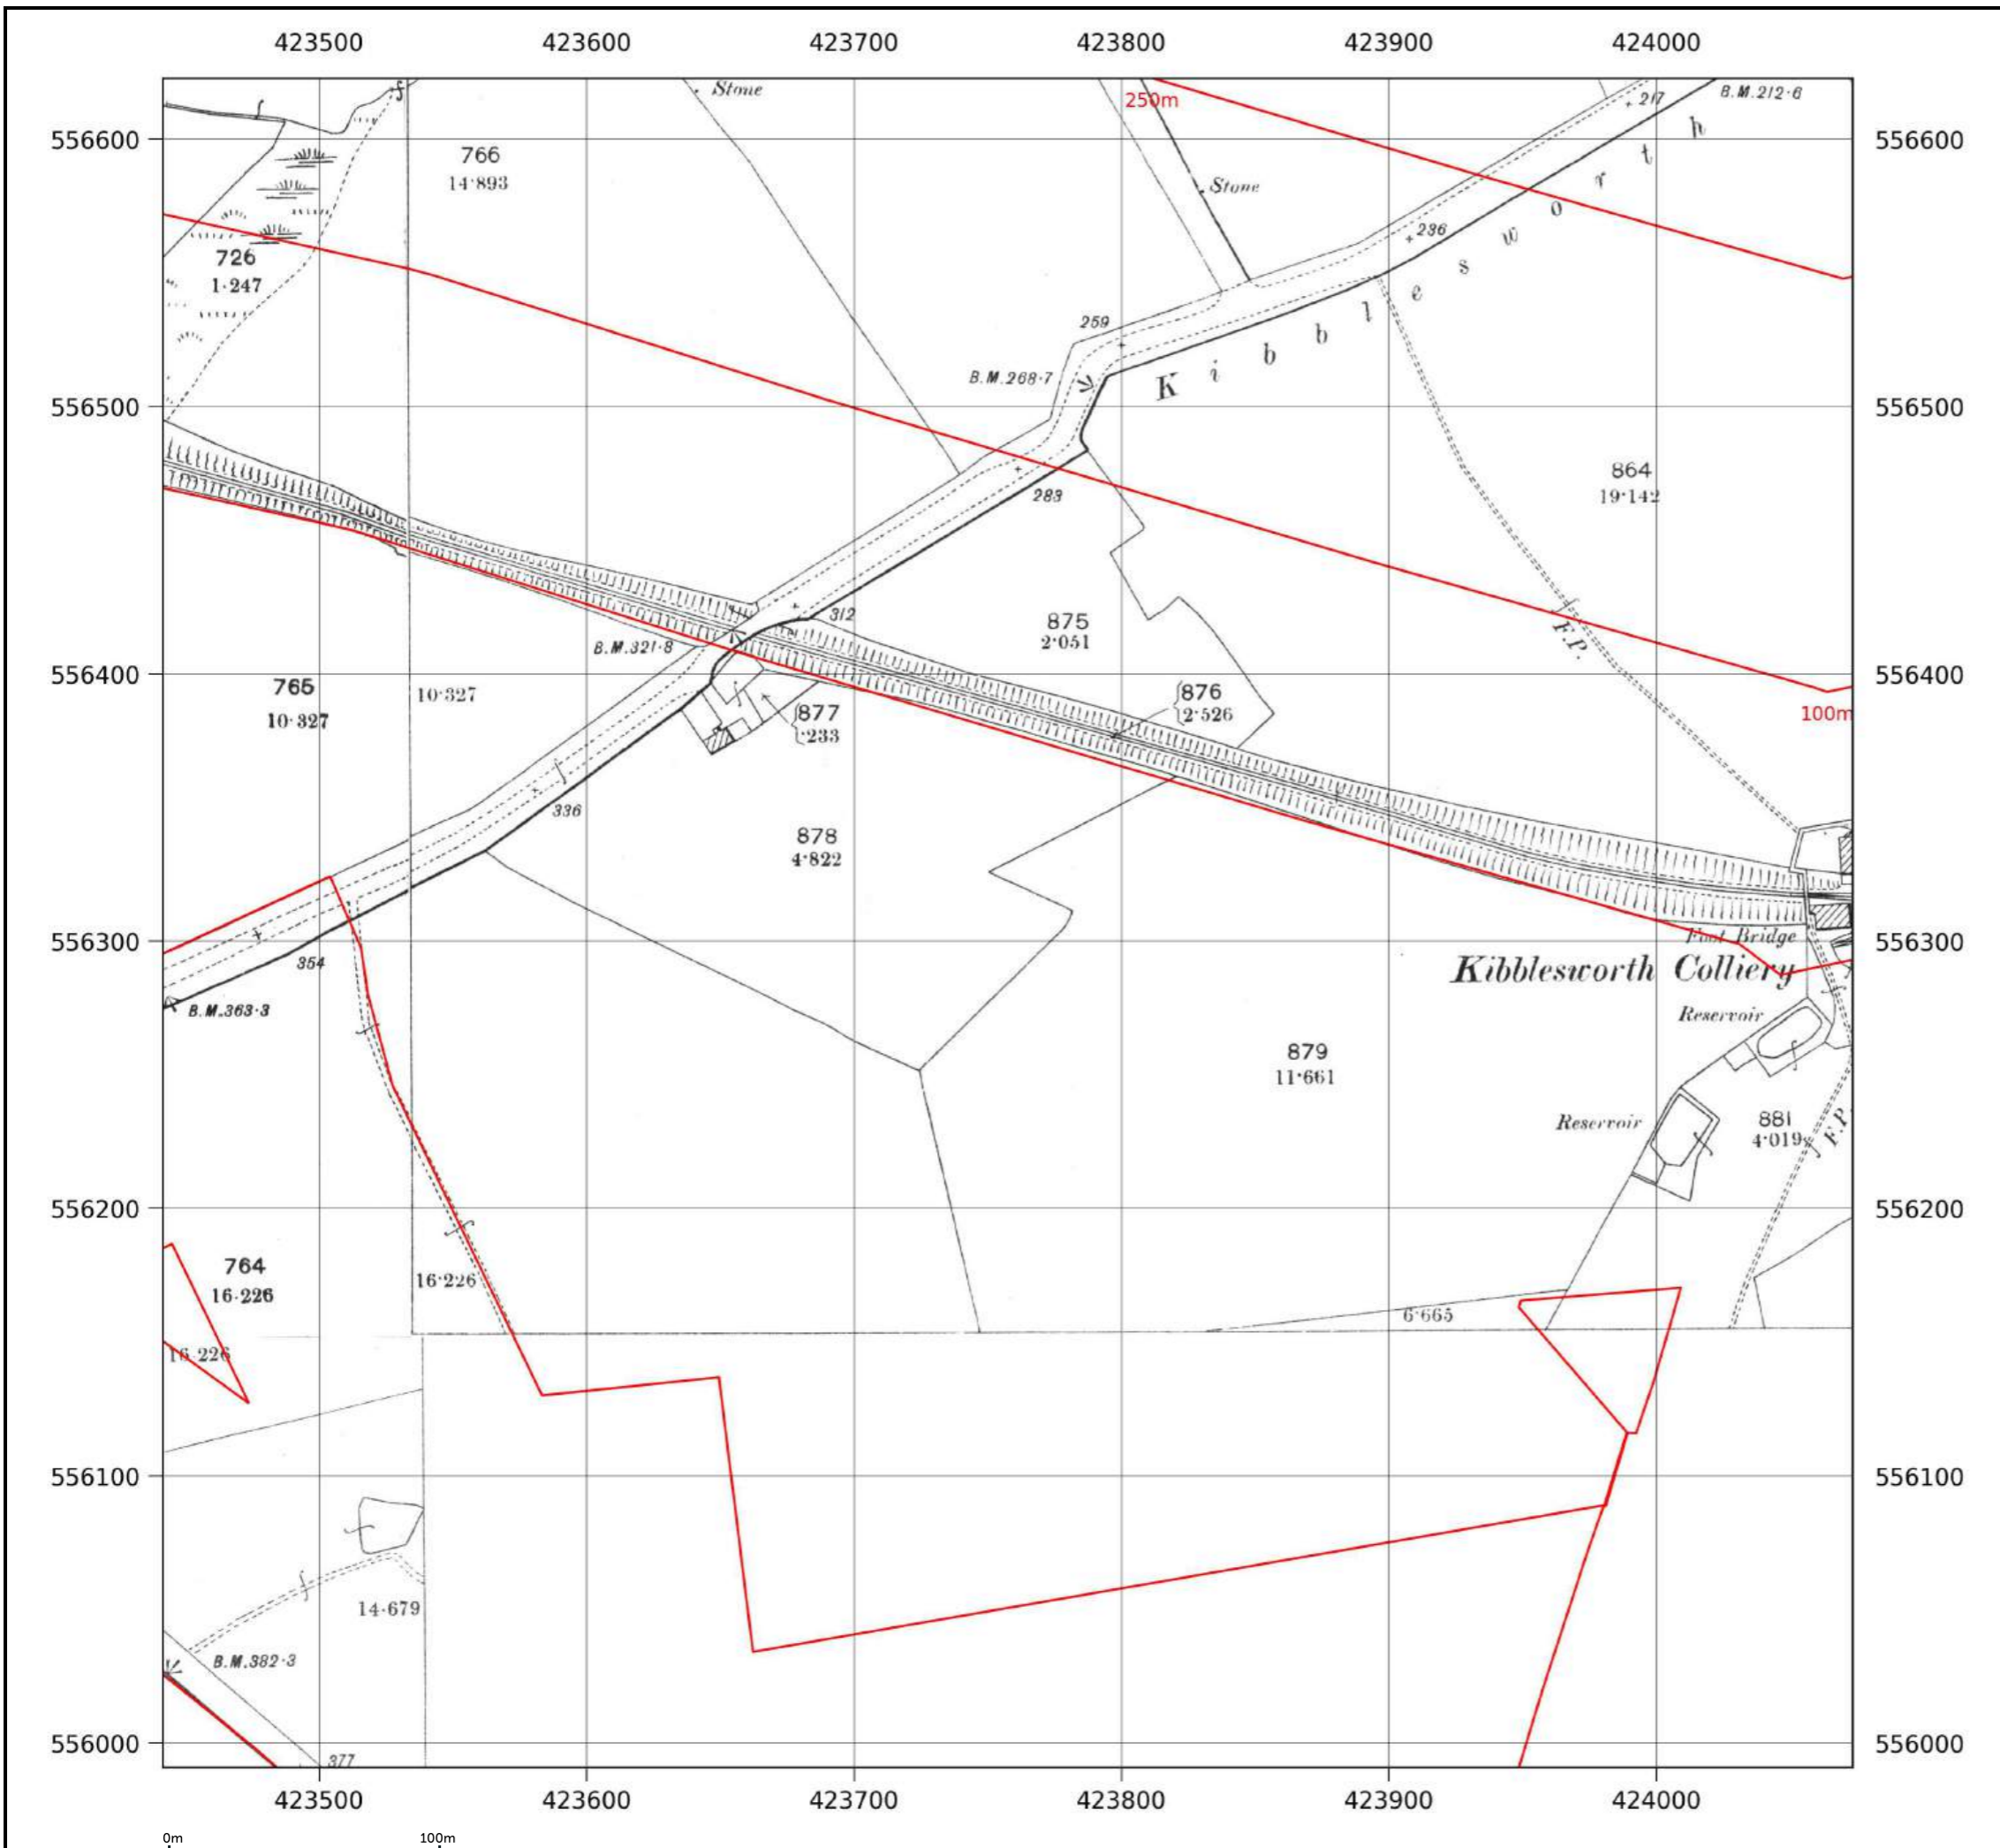

Site details:	Coltsdene, Kibblesworth, Gateshead
Client ref:	PO14046 : Groundsure Report 244990
Report ref:	GS-GSA-RLE-EWD-SPL
Grid ref:	423687.94, 556385.5
Production date:	18 March 2026

Map name:	County Series
Map date:	1896
Scale:	1:2,500
Printed at:	1:2,500

Date: 1896 Surveyed: 1896 Revised: 1896	Date: 1896 Surveyed: 1896 Revised: 1896
Date: 1896 Surveyed: 1896 Revised: 1896	

Contact us with any questions at:
info@groundsure.com
01273 257 755