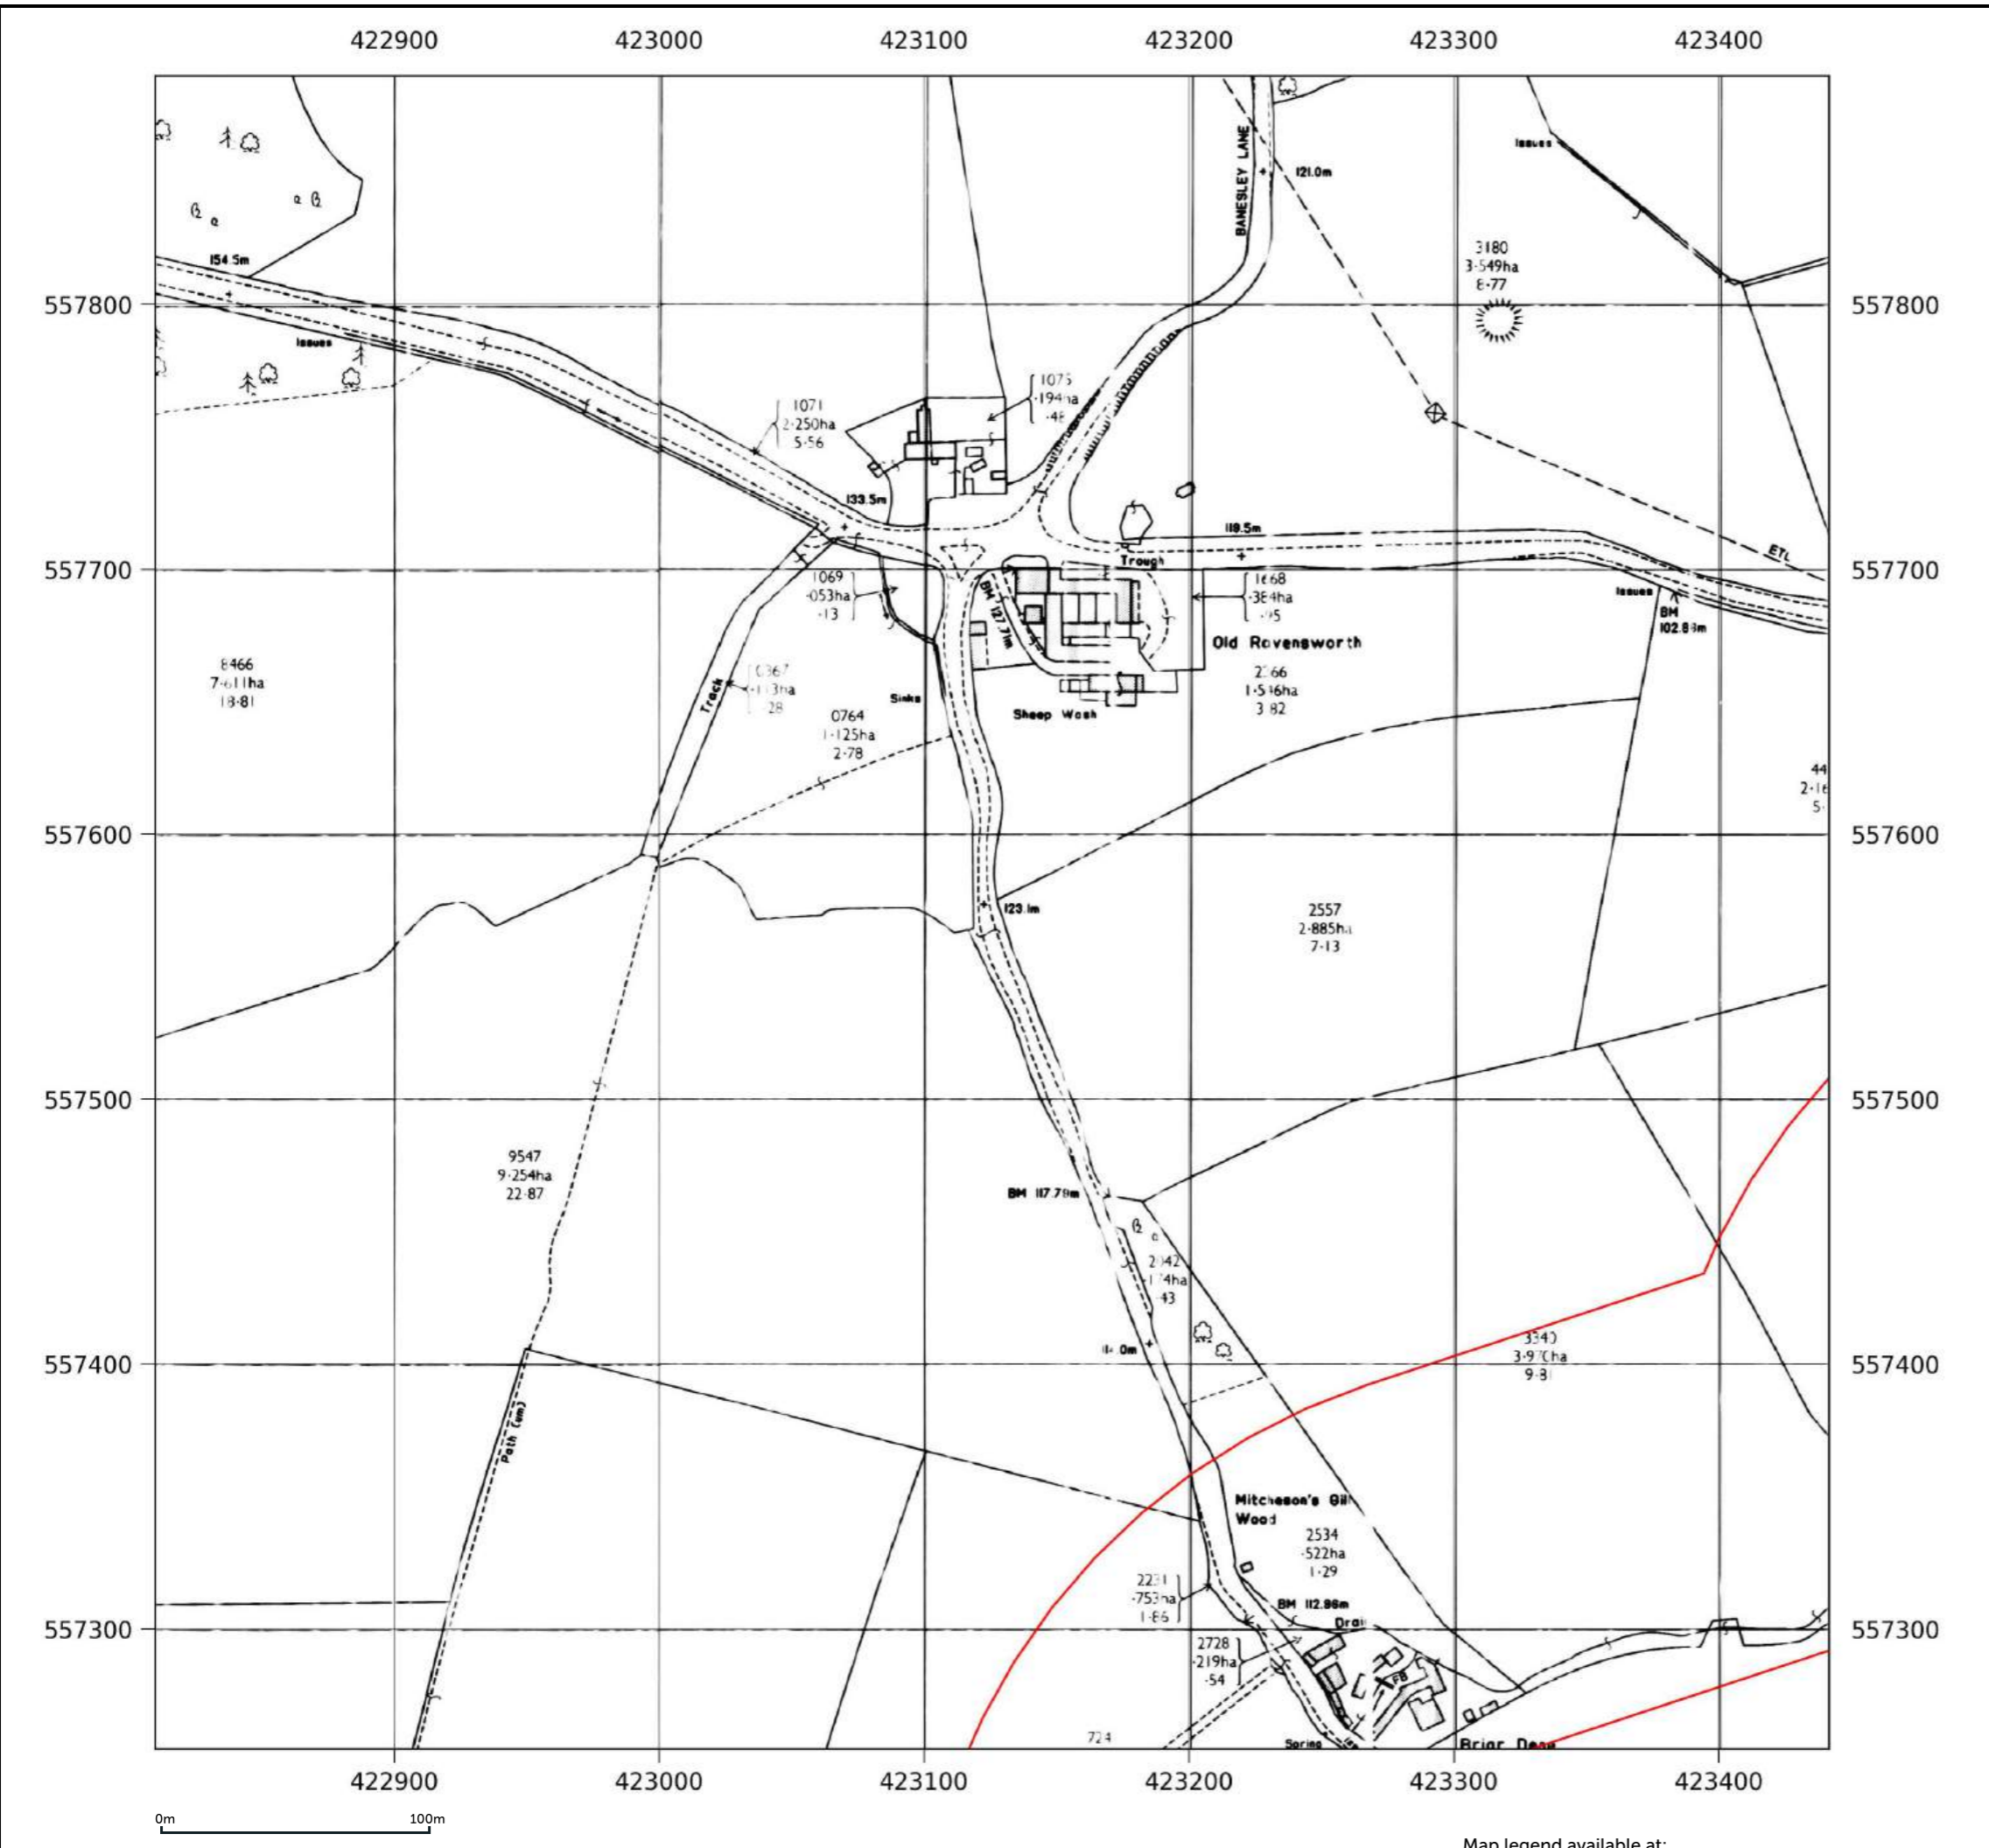

Map legend available at:
knowledge.groundsure.com/hubfs/groundsure_legend.pdf