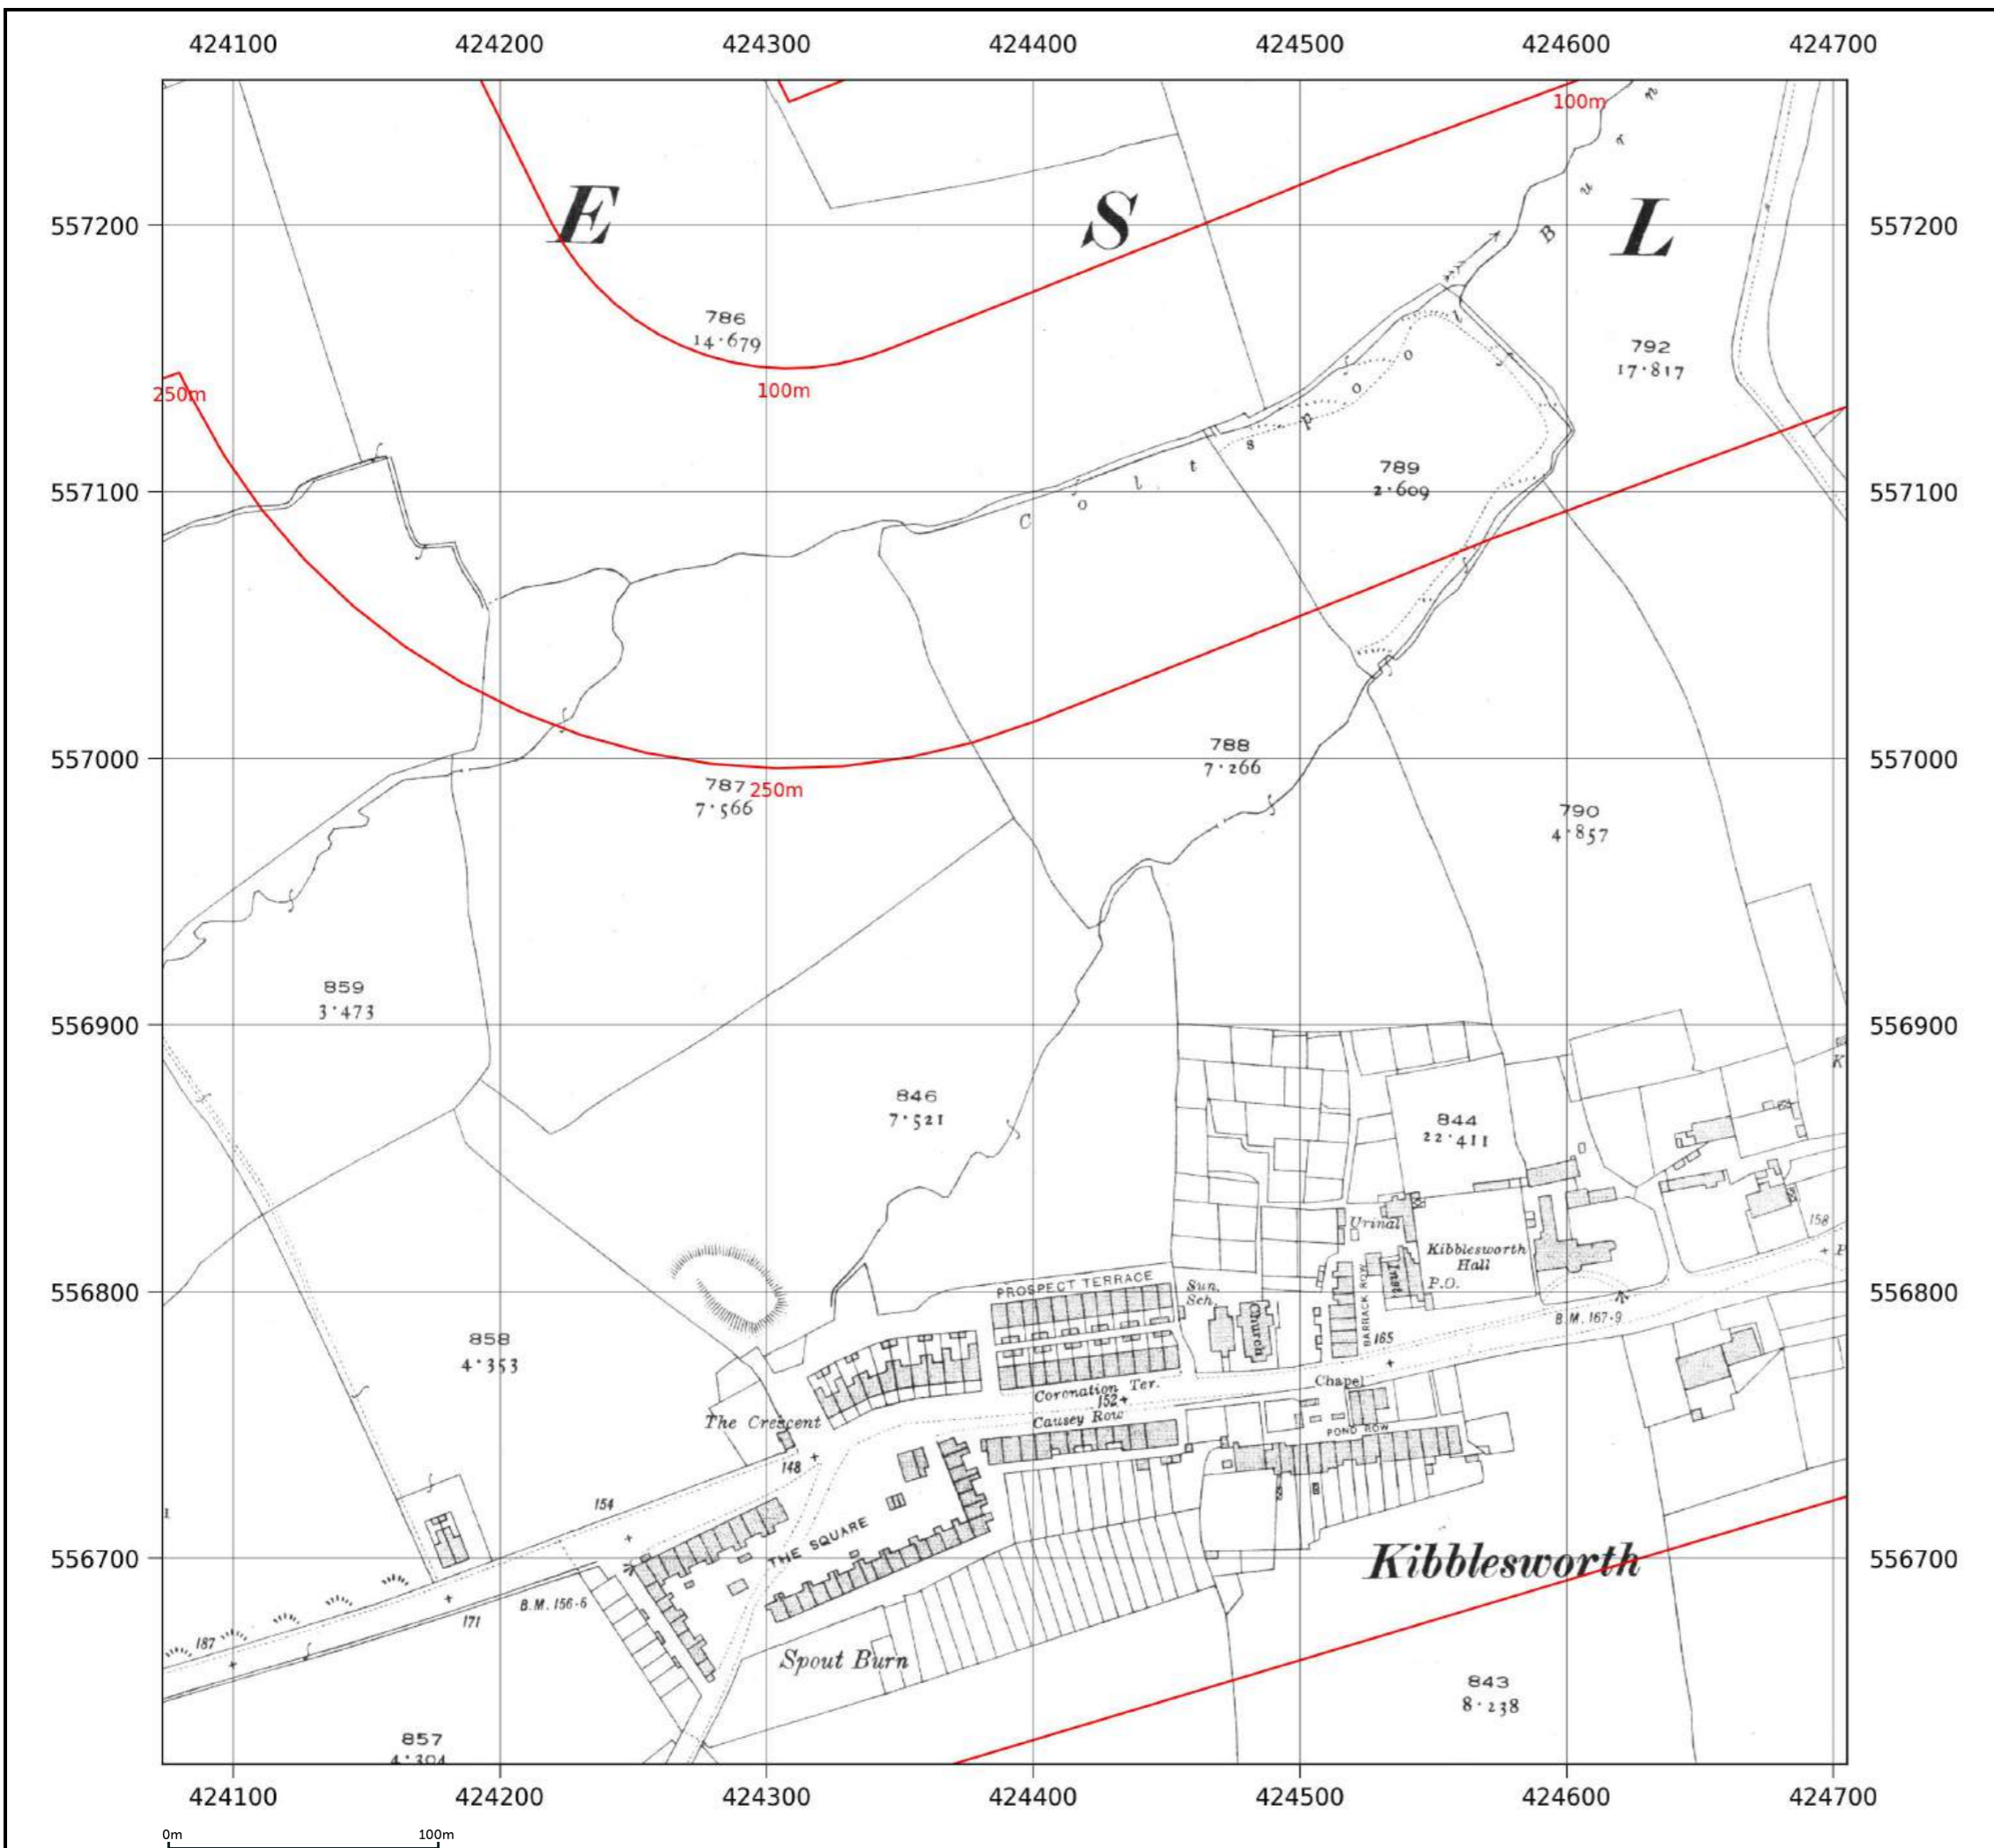

Contact us with any questions at:
info@groundsure.com
01273 257 755