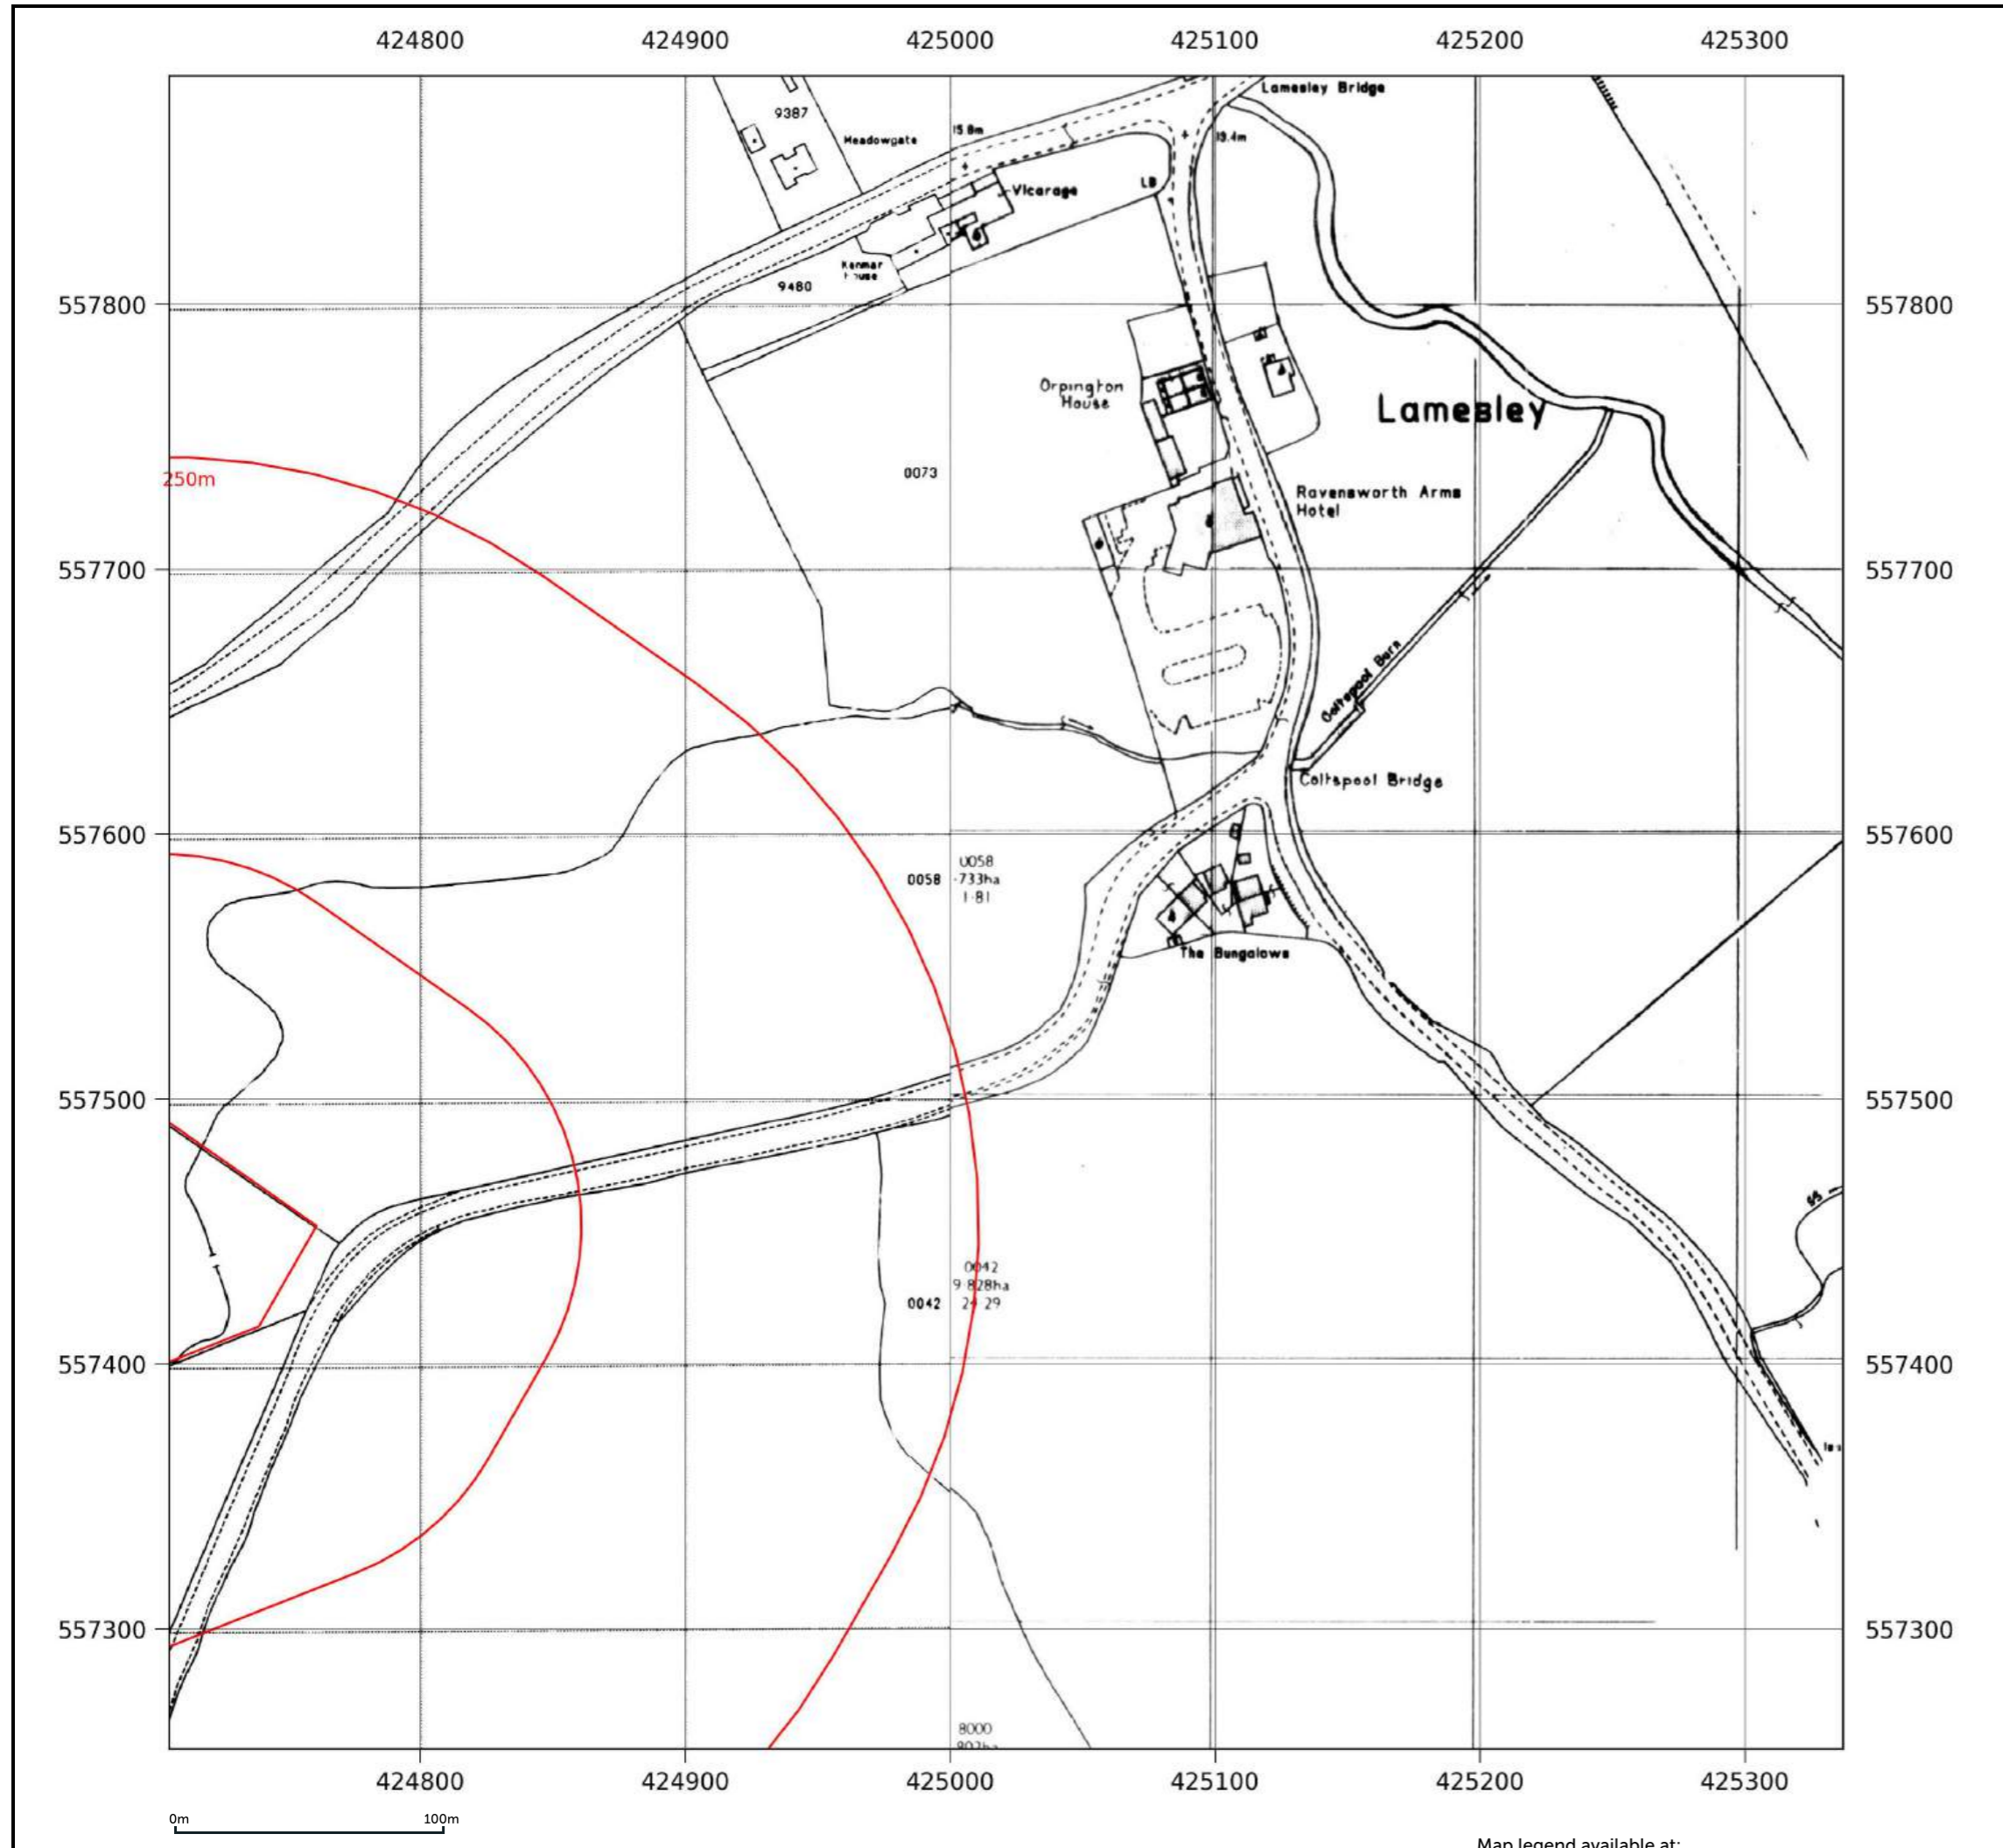

Date: 1993 Copyright: 1993	Date: 1988 Surveyed: 1962 Revised: 1988 Copyright: 1988 Levelled: 1962
-------------------------------	--

Contact us with any questions at:
info@groundsure.com
 01273 257 755