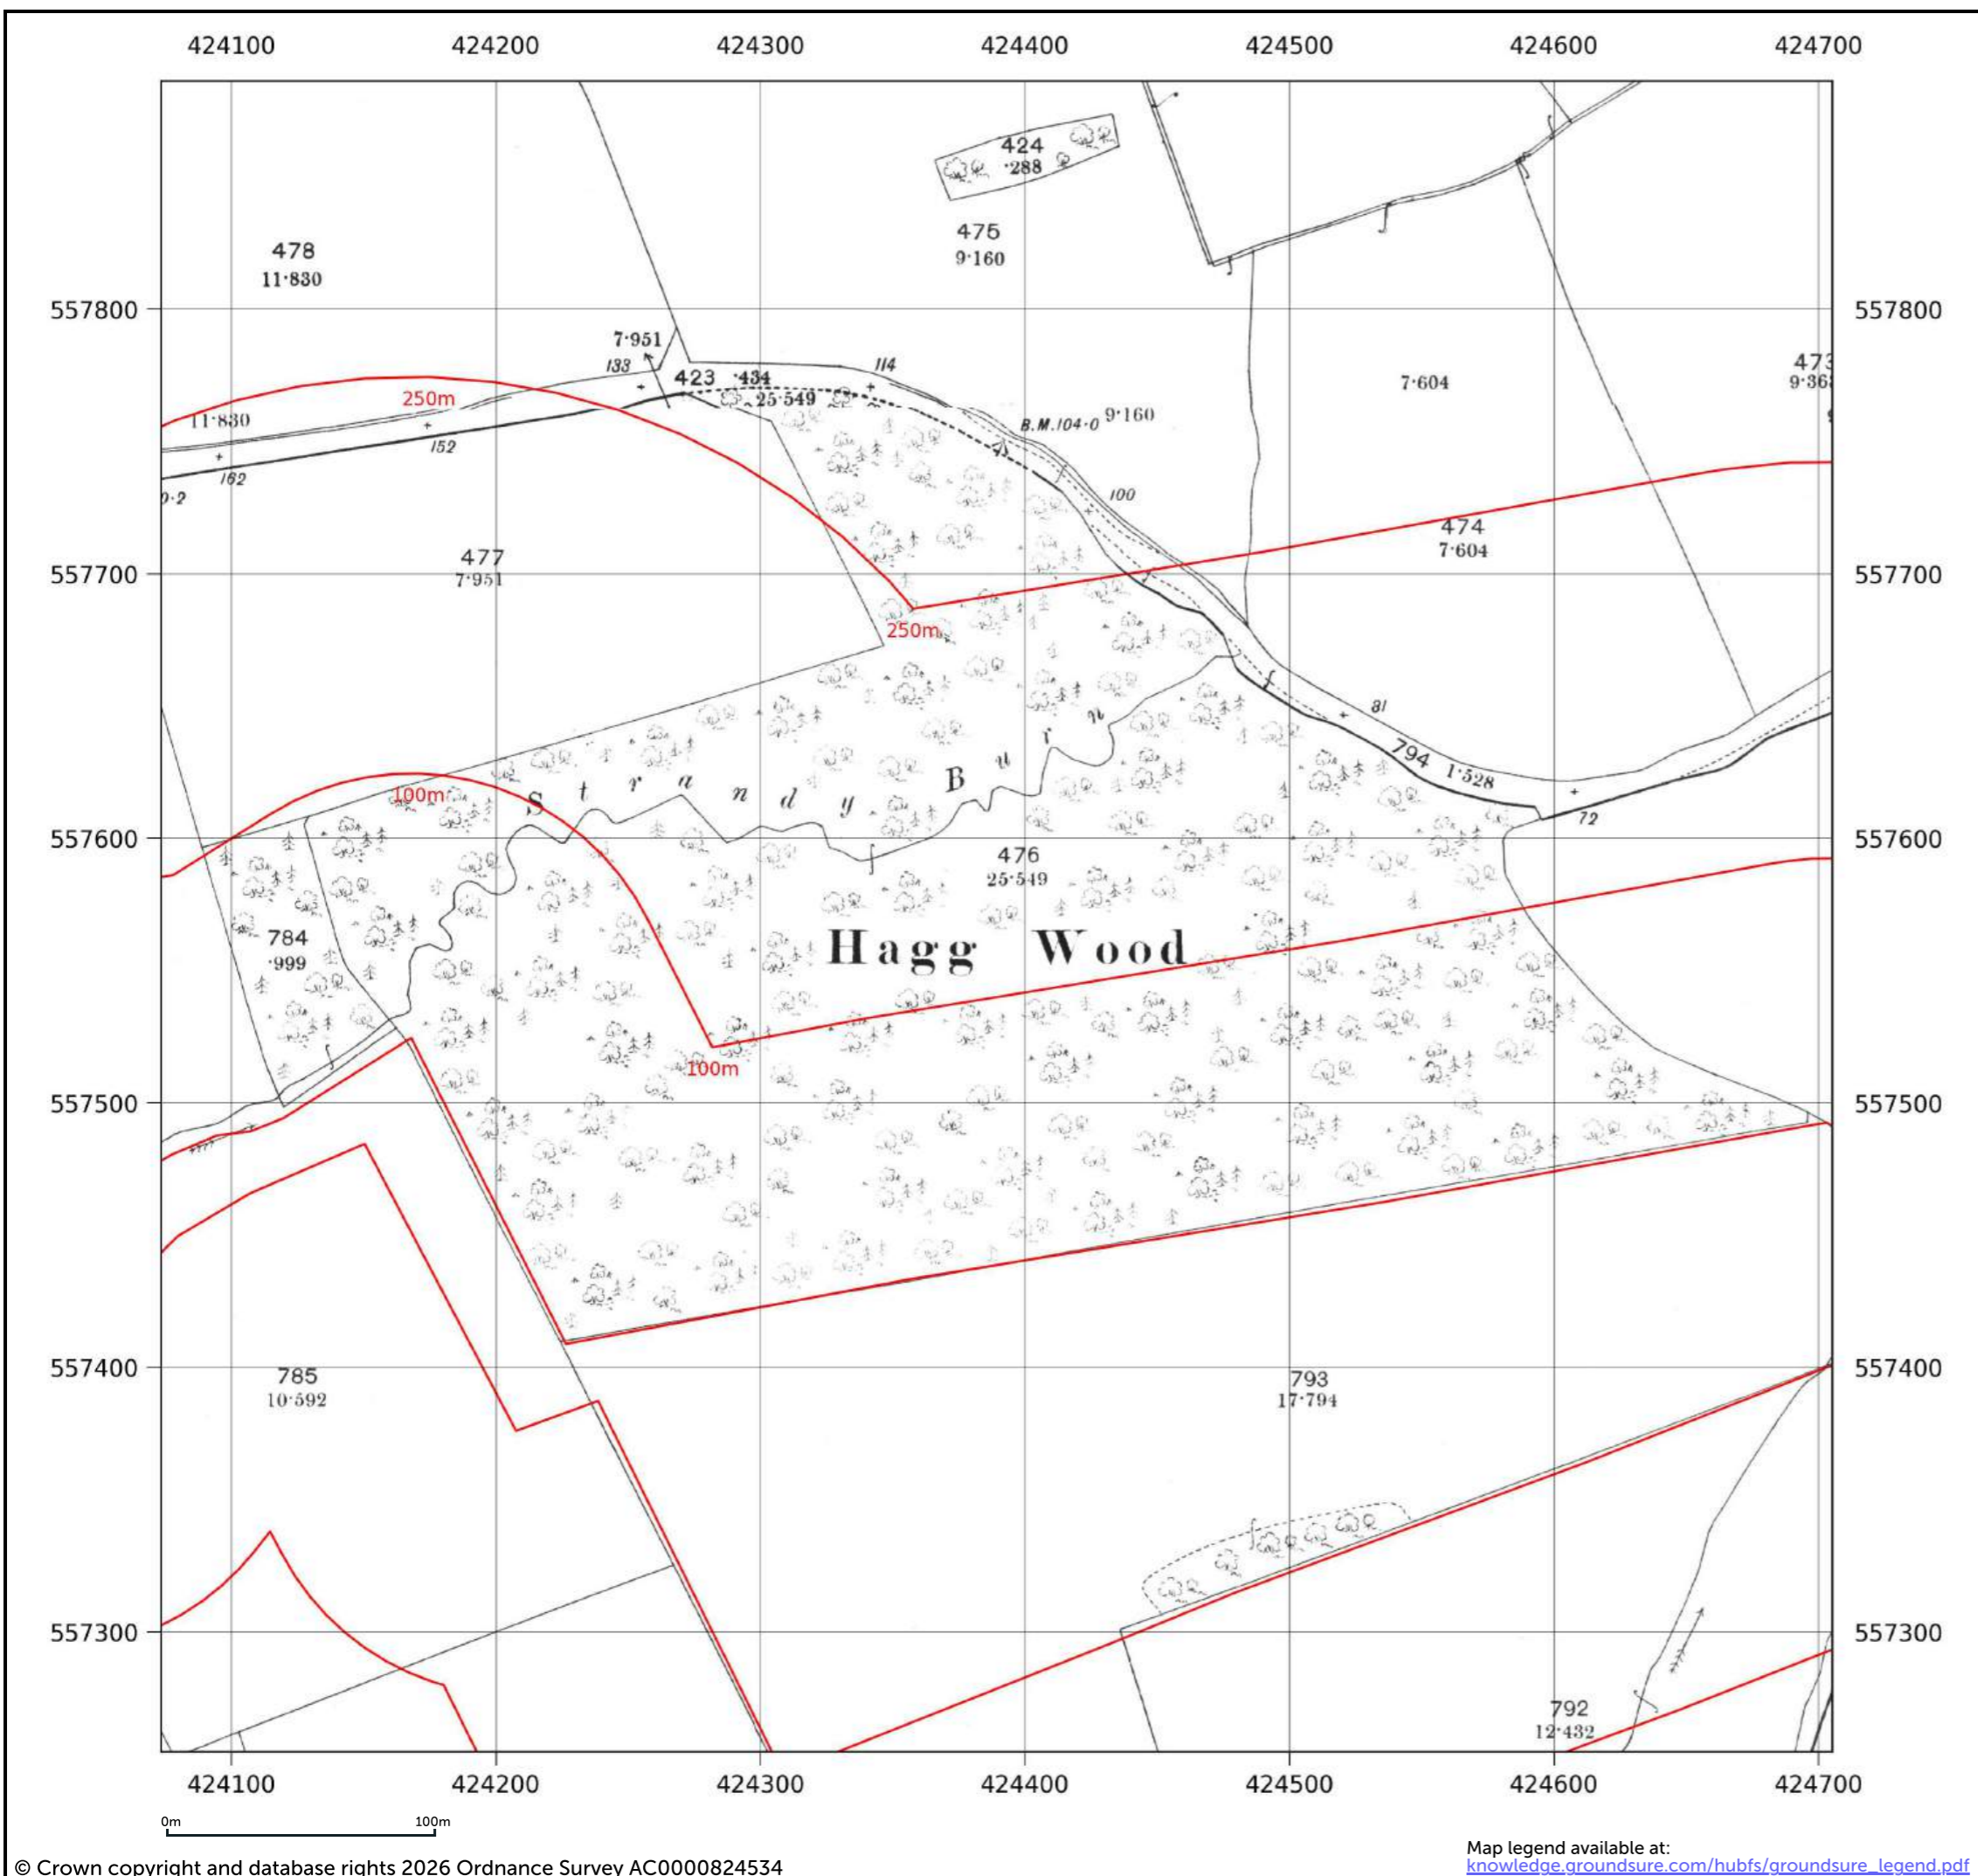

Site details: Coltsdene, Kibblesworth, Gateshead
Client ref: PO14046 : Groundsure Report 244990
Report ref: GS-GSA-RLE-EWD-SPL
Grid ref: 423687.94, 556385.5
Production date: 18 March 2026

Map name: County Series
Map date: 1896
Scale: 1:2,500
Printed at: 1:2,500

Date: 1896 Surveyed: 1896 Revised: 1896
Date: 1896 Surveyed: 1896 Revised: 1896

3_4	4_4	5_4
3_3	4_3	5_3

Contact us with any questions at:
info@groundsure.com
01273 257 755