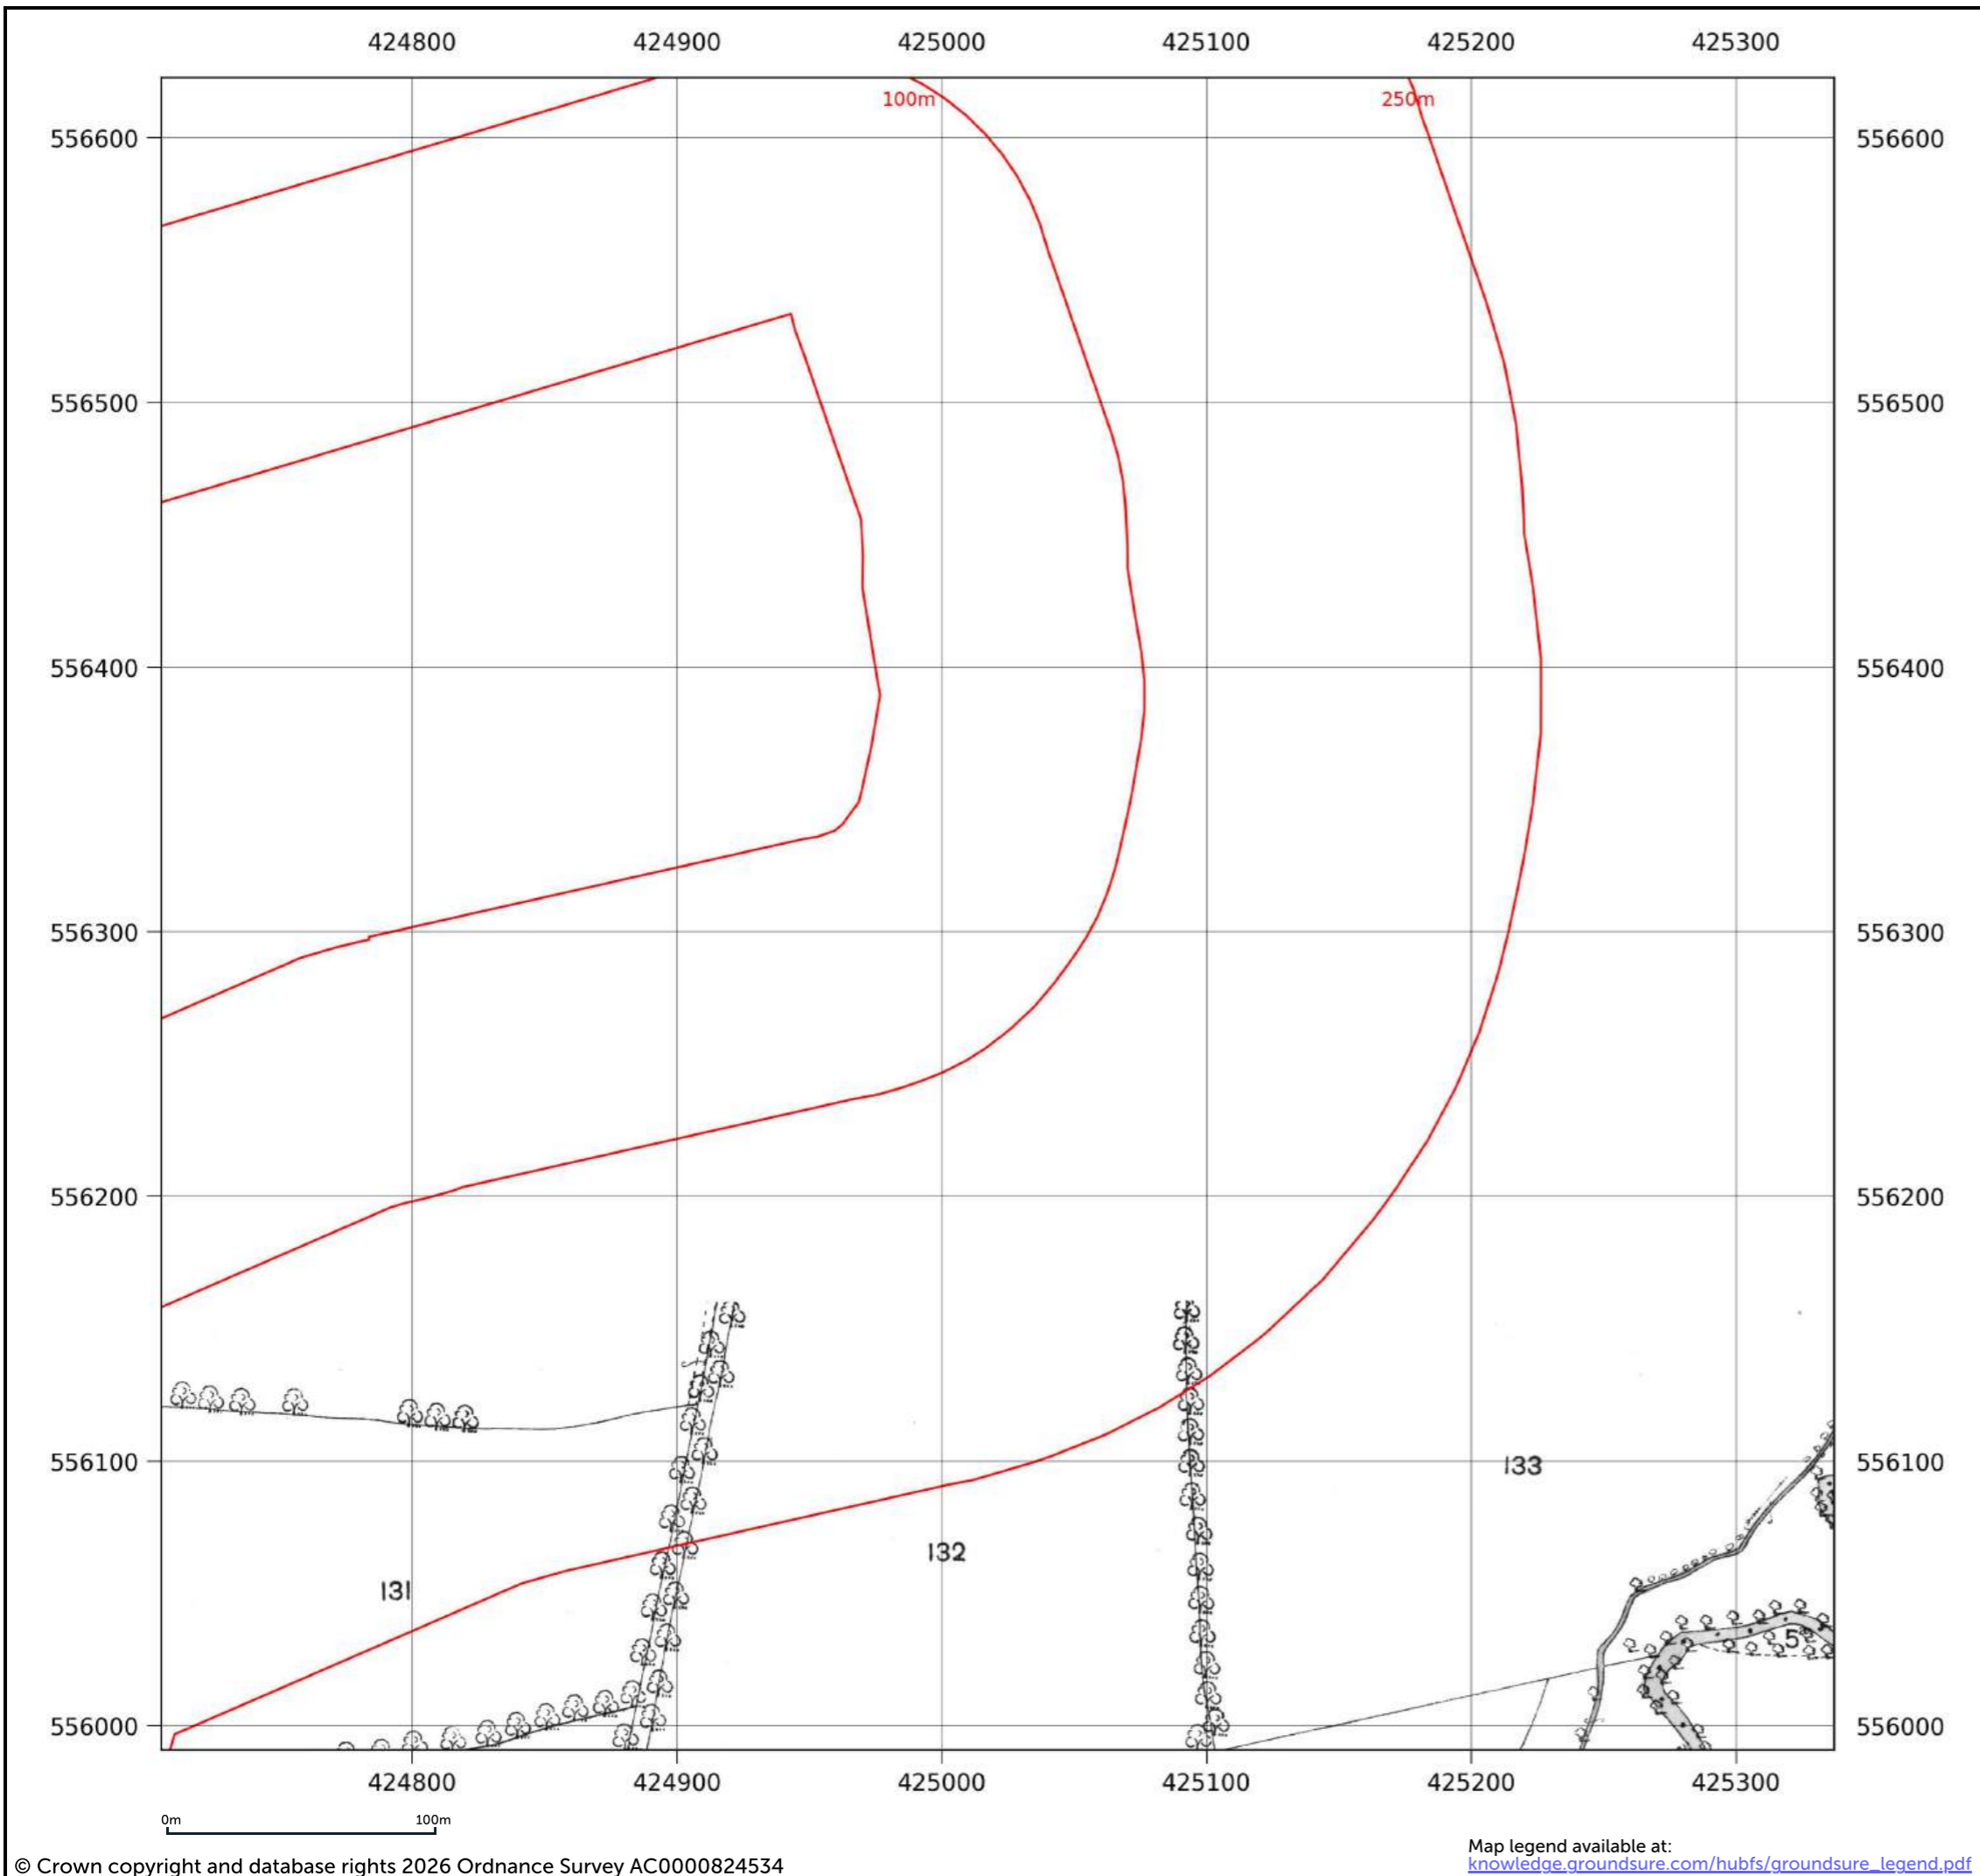

Map name: County Series
Map date: 1855
Scale: 1:2,500
Printed at: 1:2,500

Date: 1855
 Surveyed: 1855
 Revised: 1855

Contact us with any questions at:
info@groundsure.com
 01273 257 755

Site details:	Coltsdene, Kibblesworth, Gateshead
Client ref:	PO14046 : Groundsure Report 244990
Report ref:	GS-GSA-RLE-EWD-SPL
Grid ref:	423687.94, 556385.5
Production date:	18 March 2026