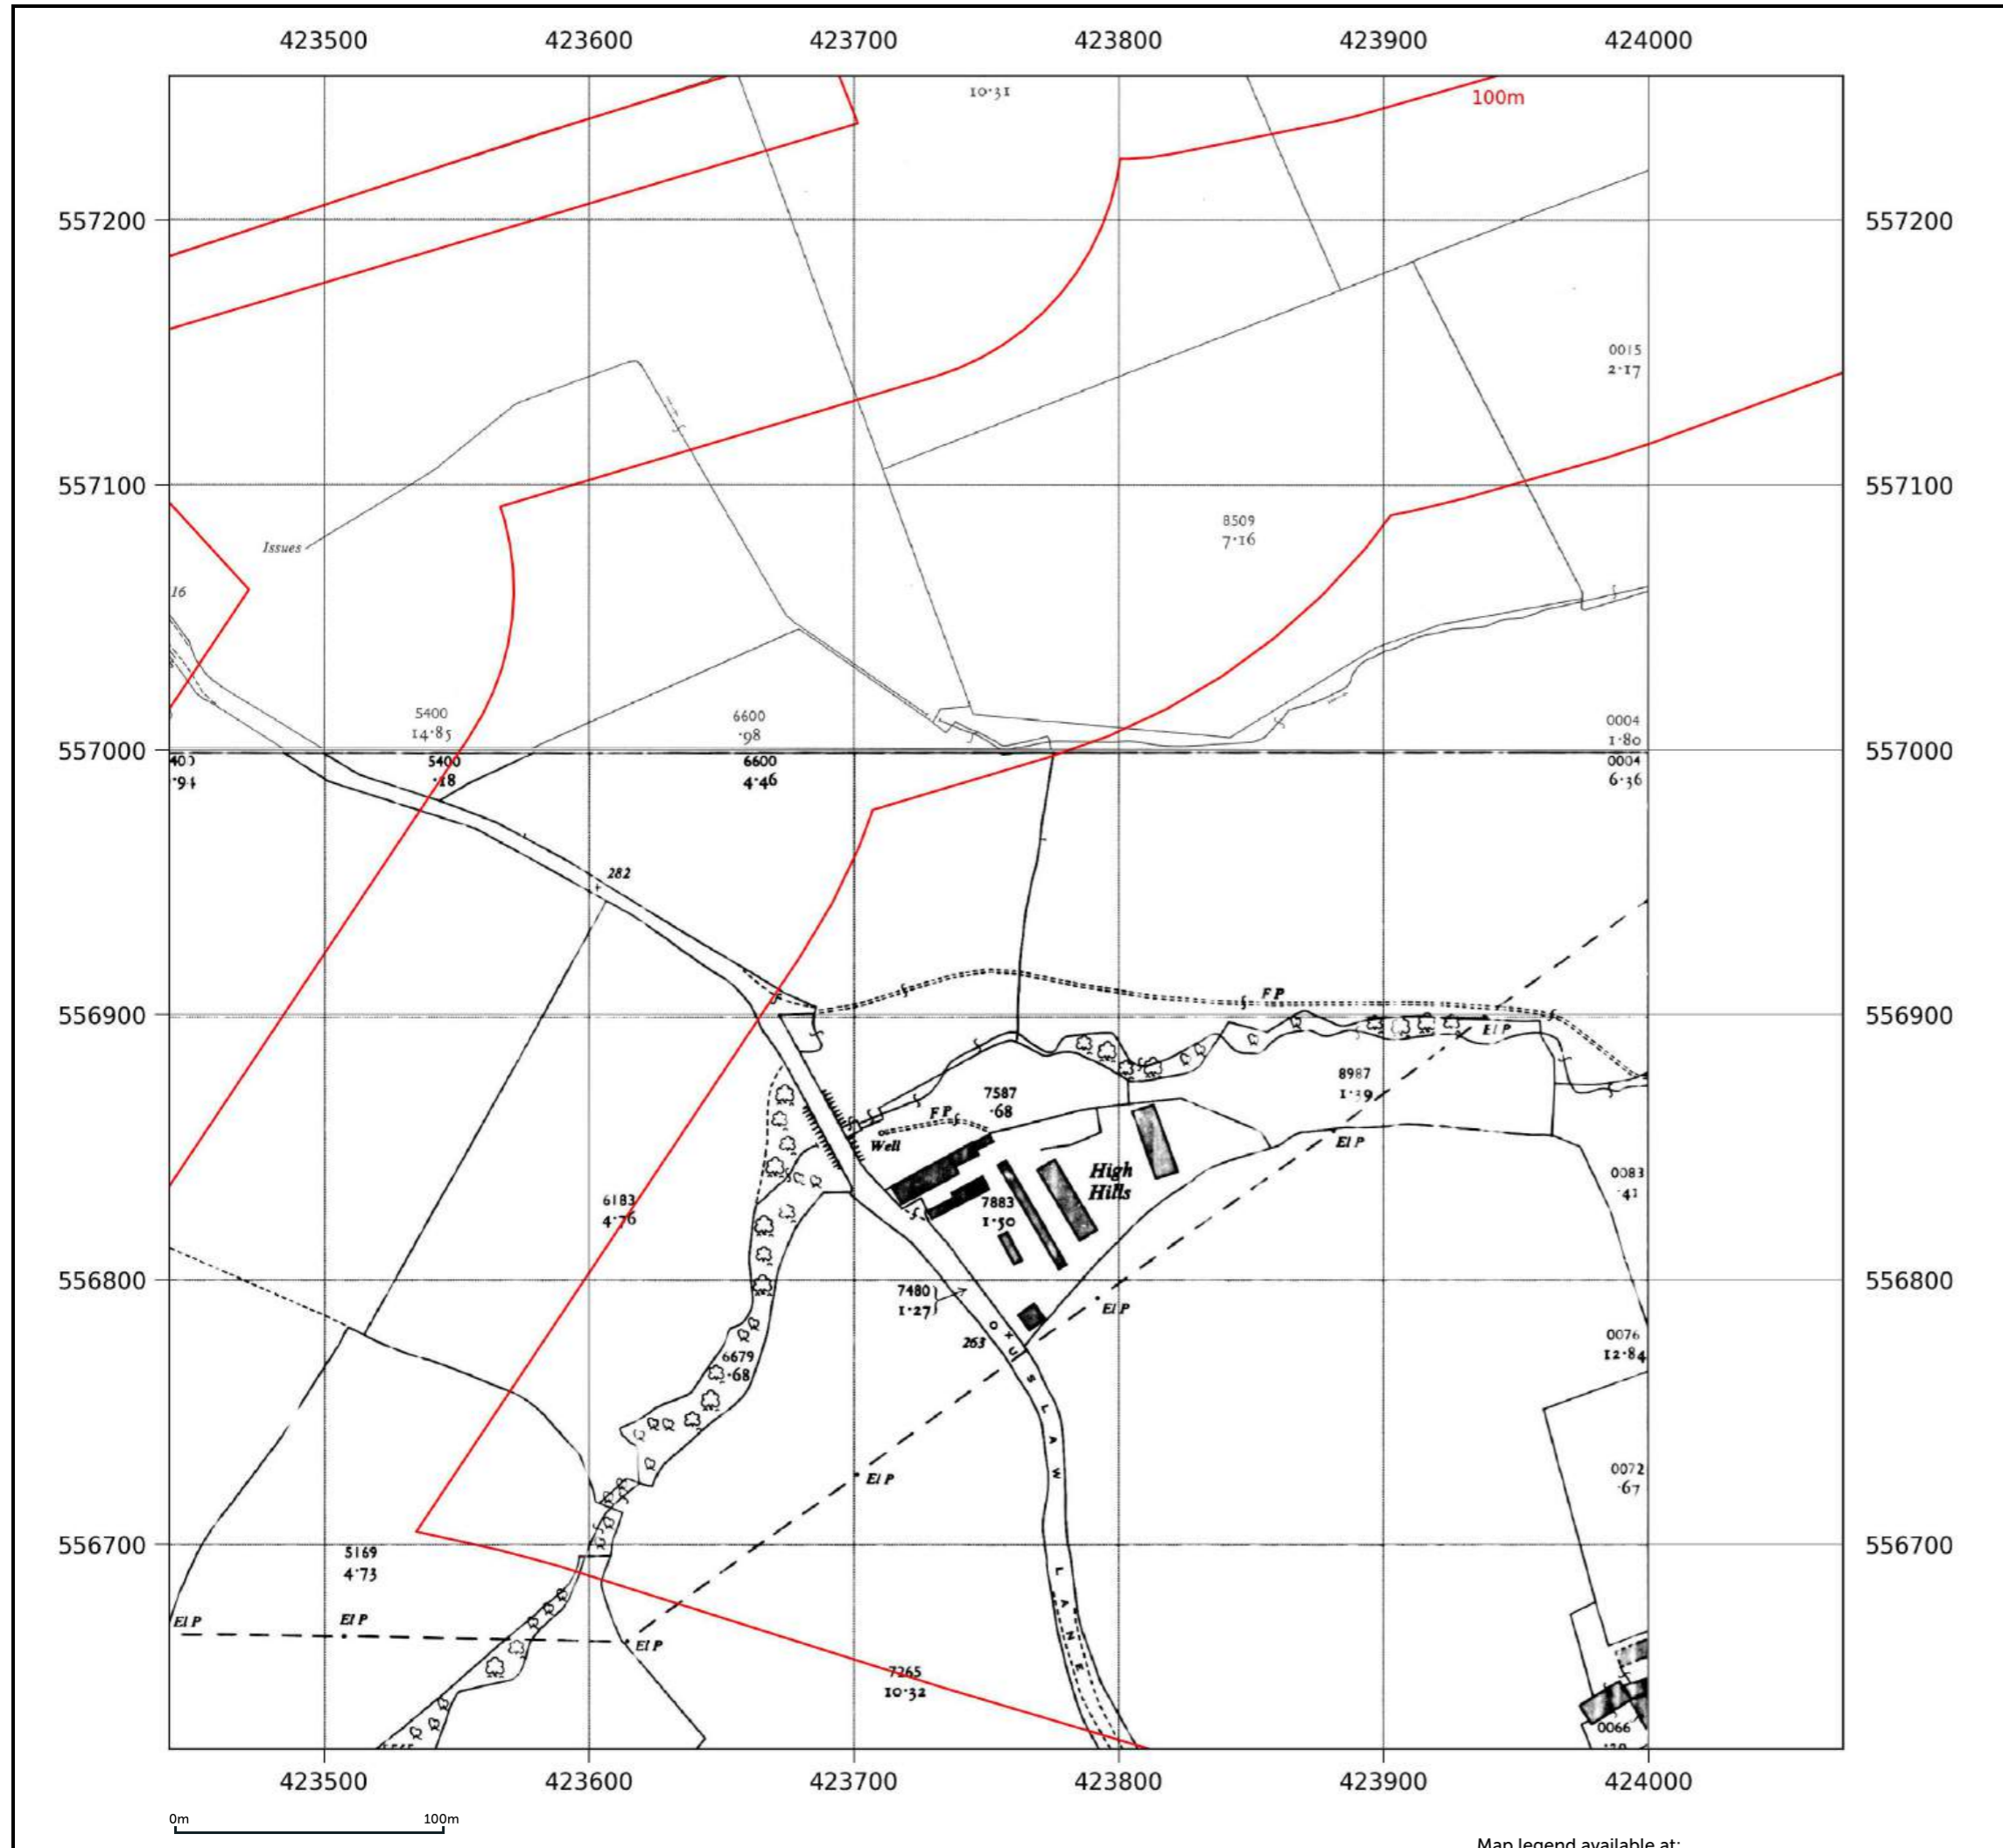

Map legend available at:
knowledge.groundsure.com/hubfs/groundsure_legend.pdf