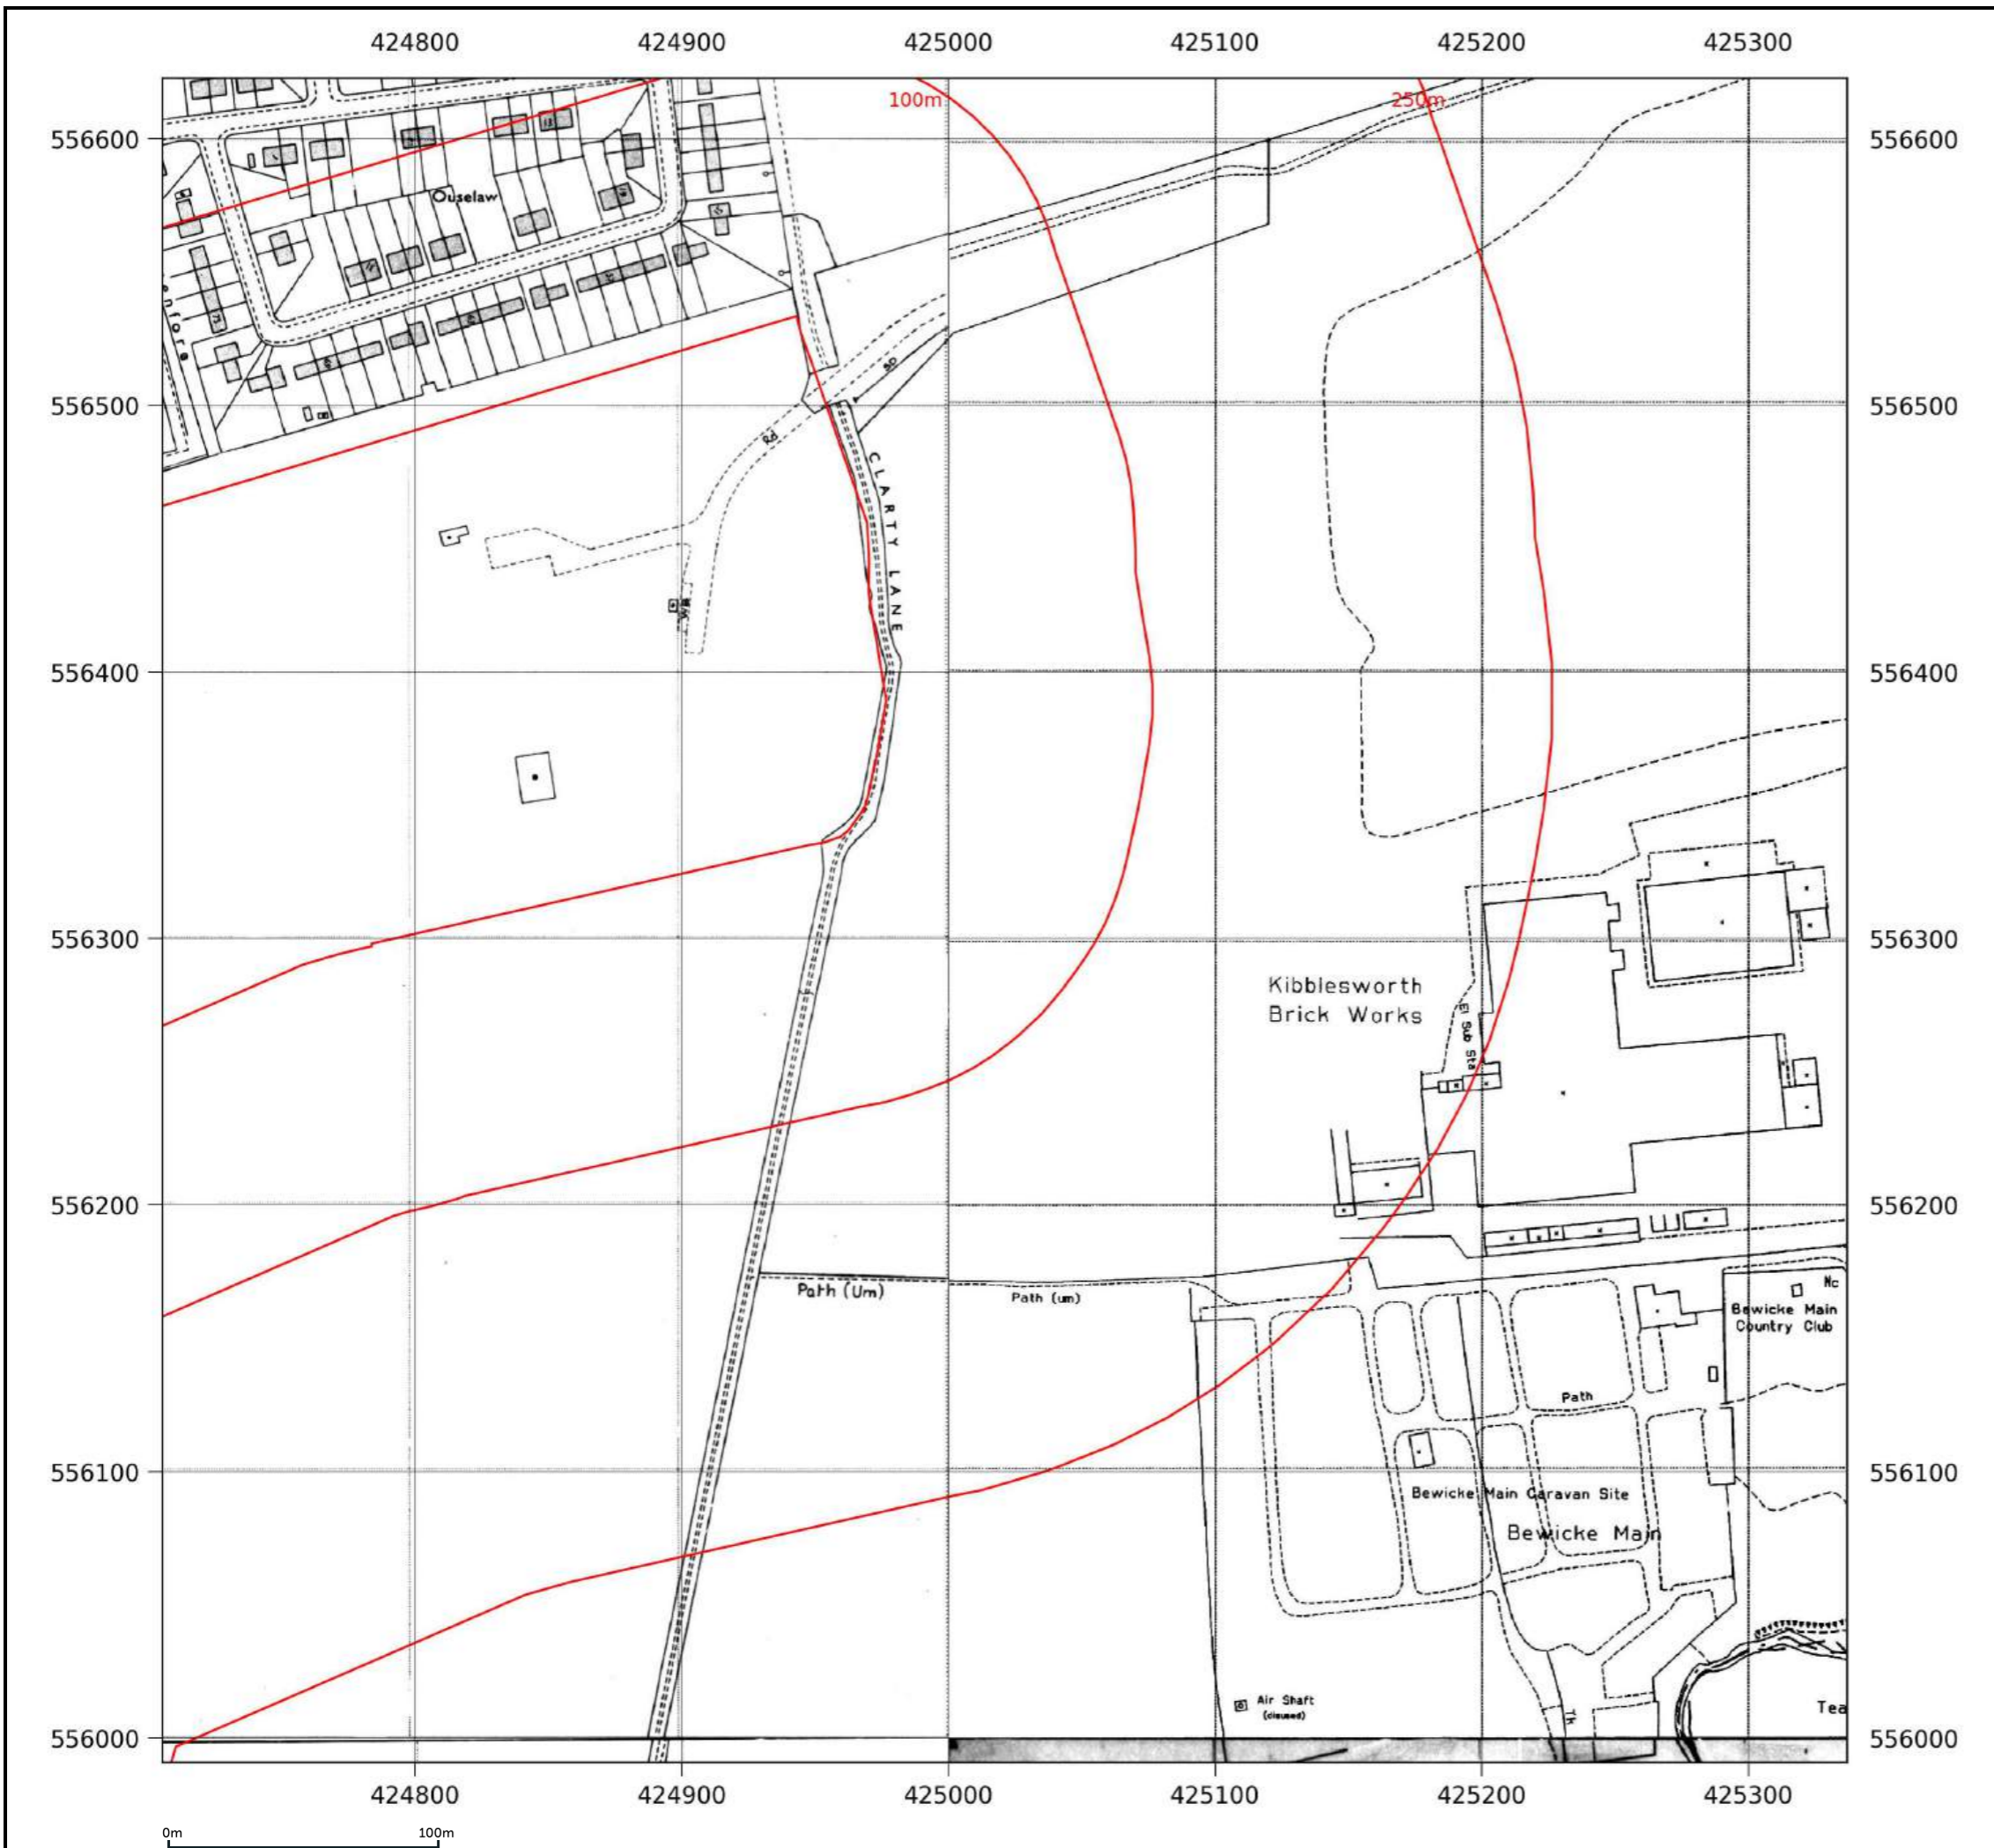

Site details:	Coltsdene, Kibblesworth, Gateshead
Client ref:	PO14046 : Groundsure Report 244990
Report ref:	GS-GSA-RLE-EWD-SPL
Grid ref:	423687.94, 556385.5
Production date:	18 March 2026

Map name:	National Grid
Map date:	1988-1993
Scale:	1:2,500
Printed at:	1:2,500

Date: 1989 Surveyed: 1963 Revised: 1989 Copyright: 1989 Levelled: 1963	Date: 1993
Date: 1993 Copyright: 1993	Date: 1988 Surveyed: 1962 Revised: 1988 Copyright: 1988 Levelled: 1962

Contact us with any questions at:
info@groundsure.com
01273 257 755