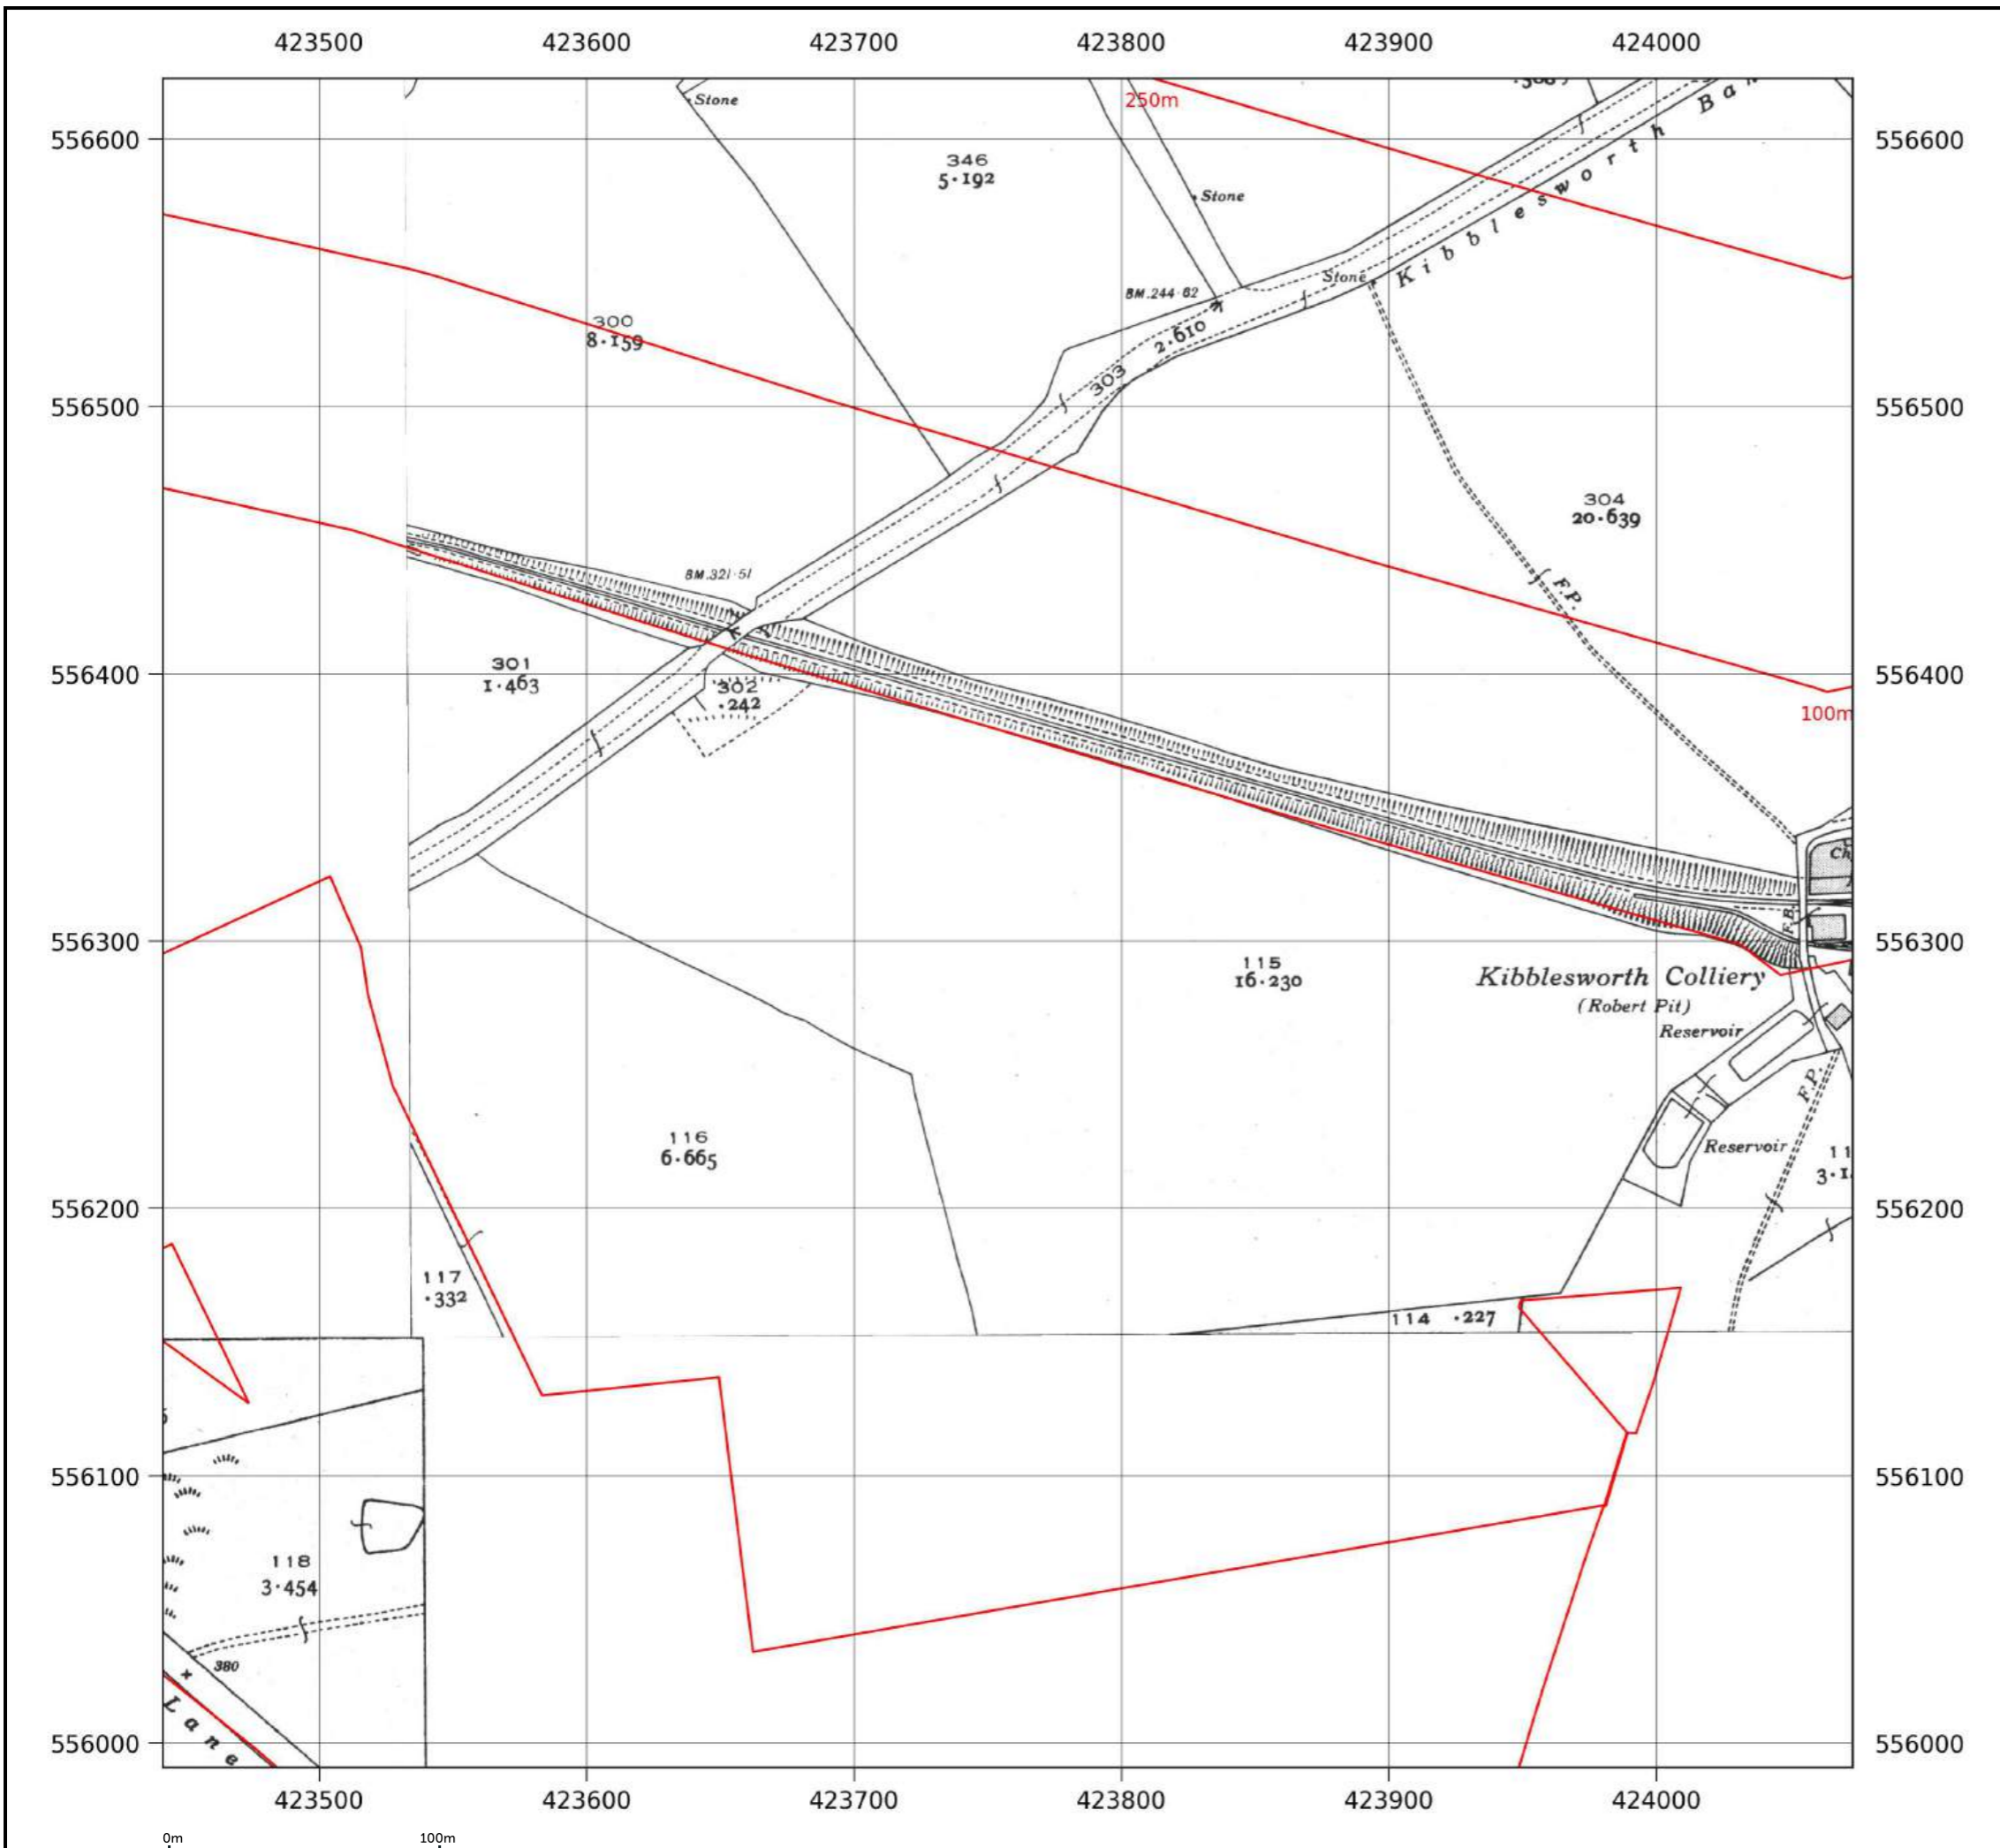

Site details:	Coltsdene, Kibblesworth, Gateshead
Client ref:	PO14046 : Groundsure Report 244990
Report ref:	GS-GSA-RLE-EWD-SPL
Grid ref:	423687.94, 556385.5
Production date:	18 March 2026

Map name:	County Series
Map date:	1939
Scale:	1:2,500
Printed at:	1:2,500

Date: 1939 Surveyed: 1939 Revised: 1939
Date: 1939 Surveyed: 1939 Revised: 1939

Contact us with any questions at:
info@groundsure.com
01273 257 755