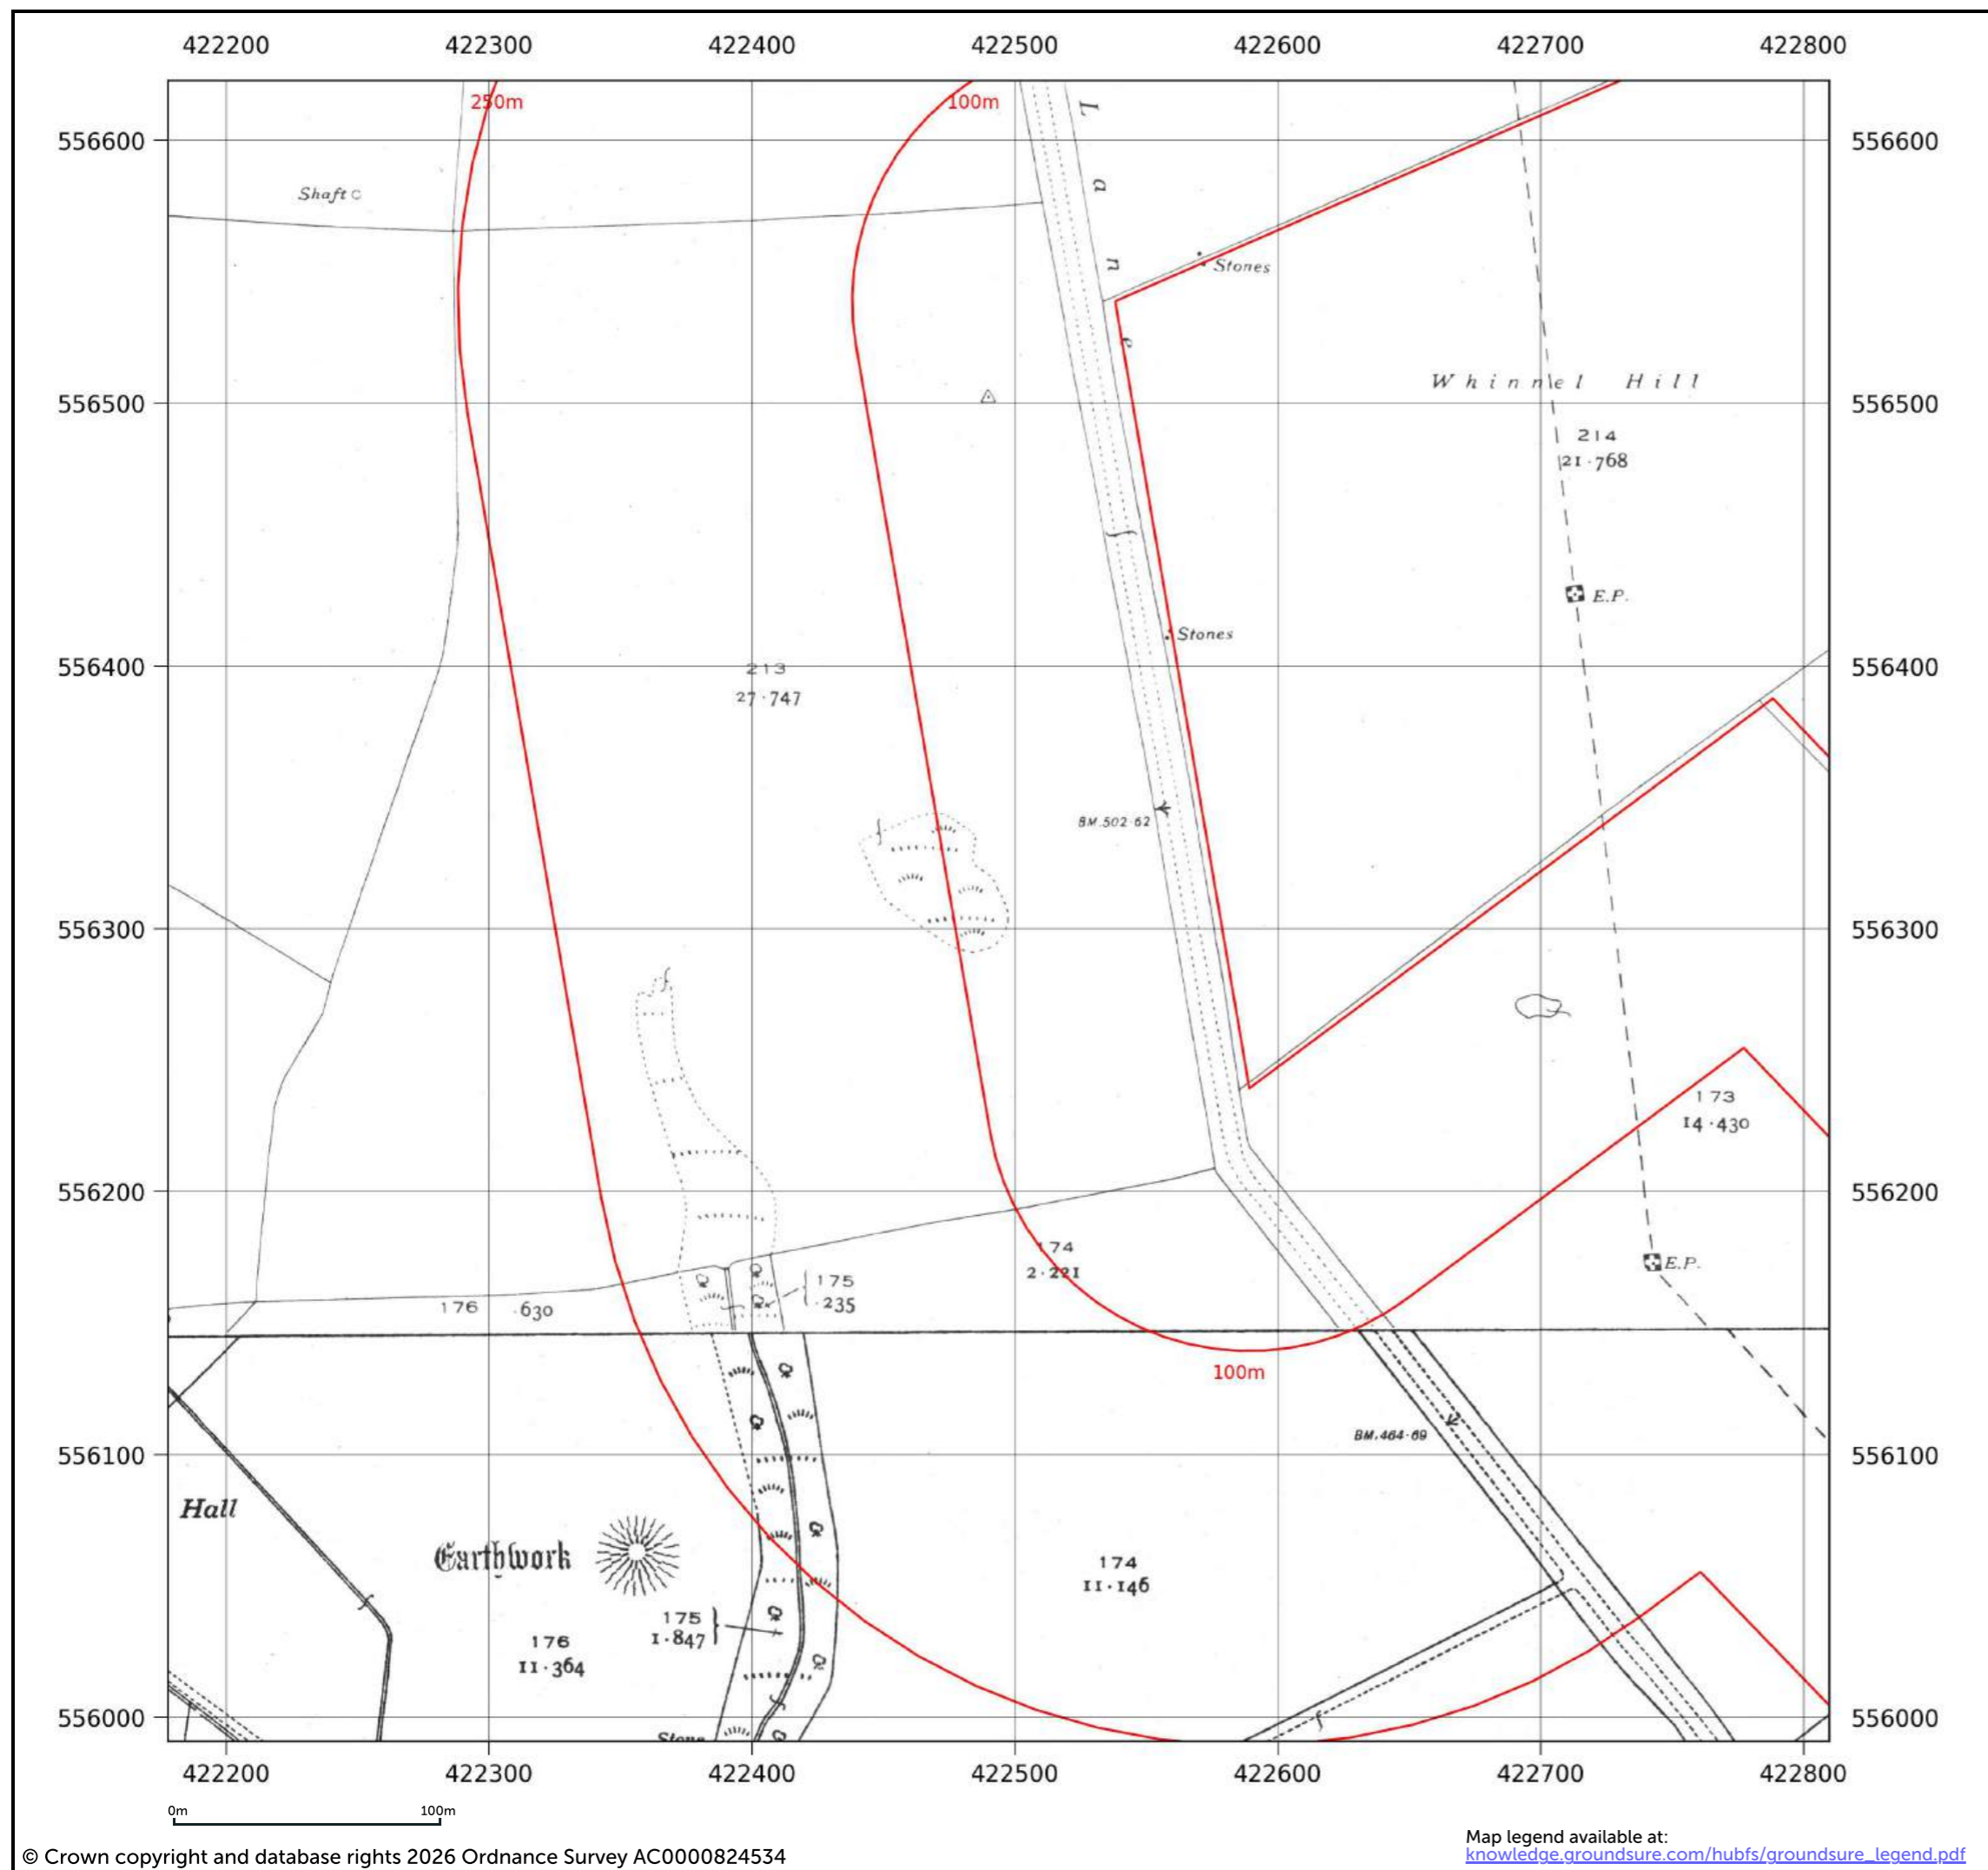

Map legend available at:
knowledge.groundsure.com/hubfs/groundsure_legend.pdf