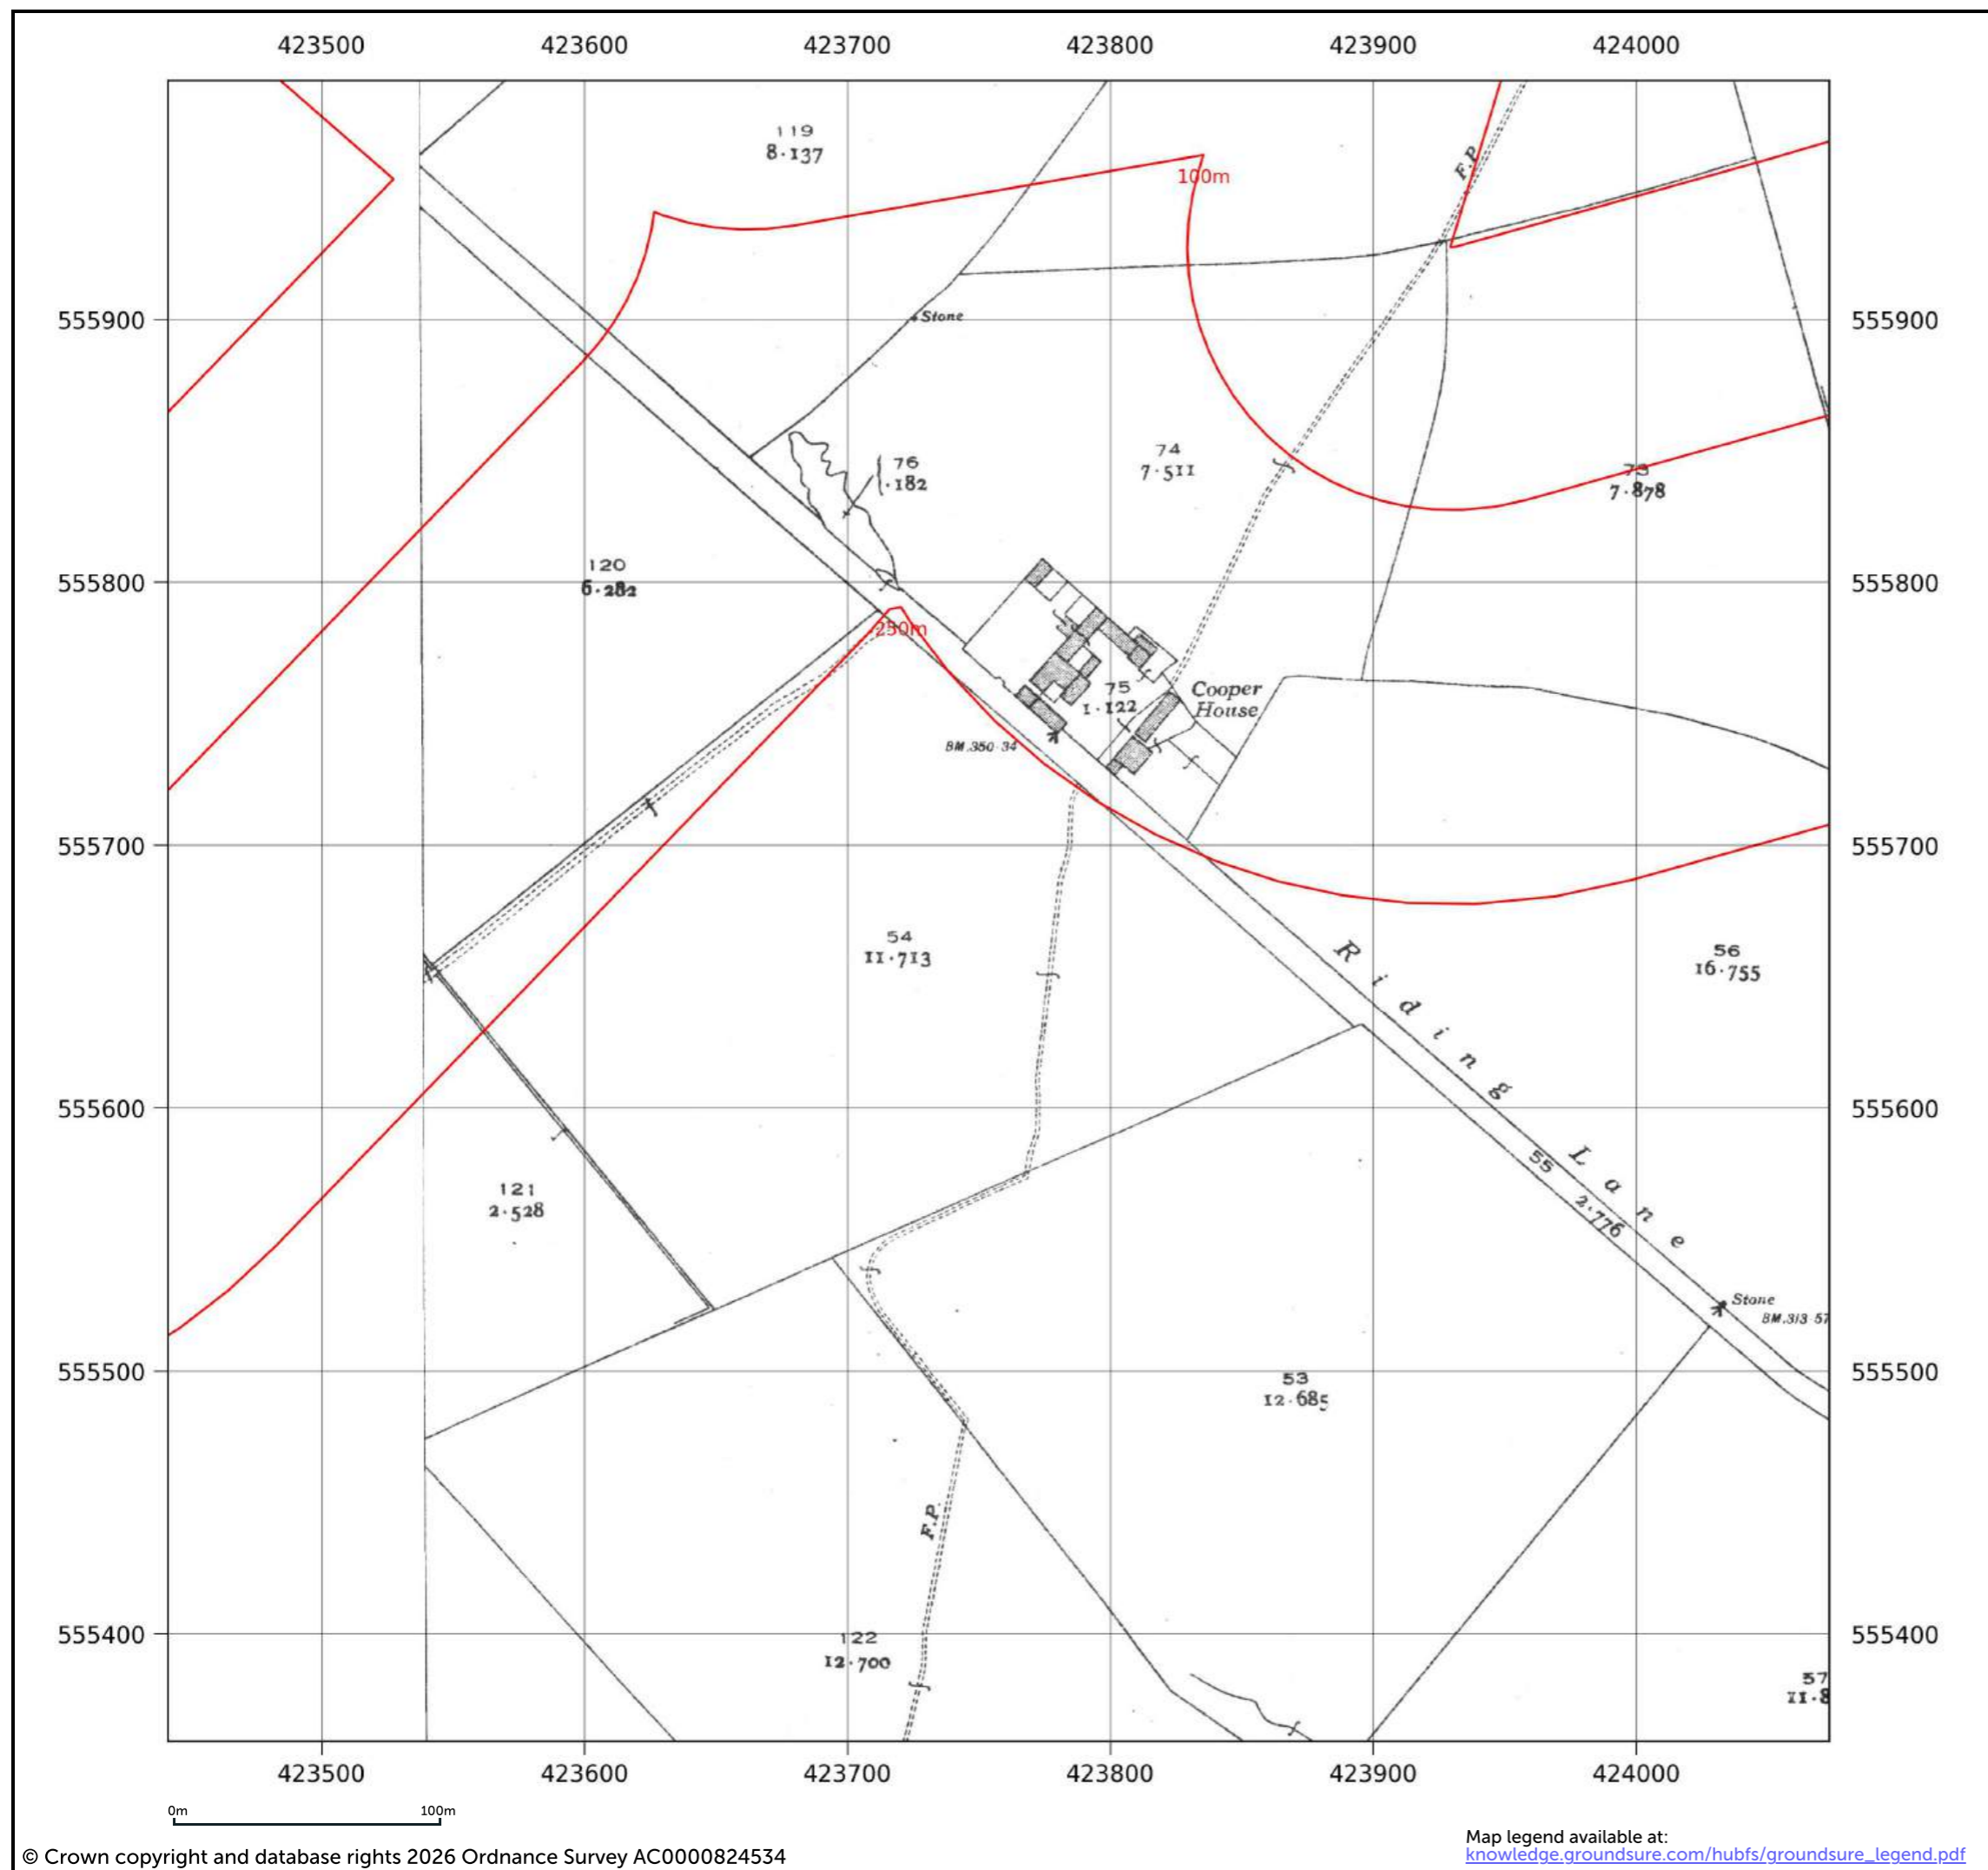

Contact us with any questions at:
info@groundsure.com
01273 257 755