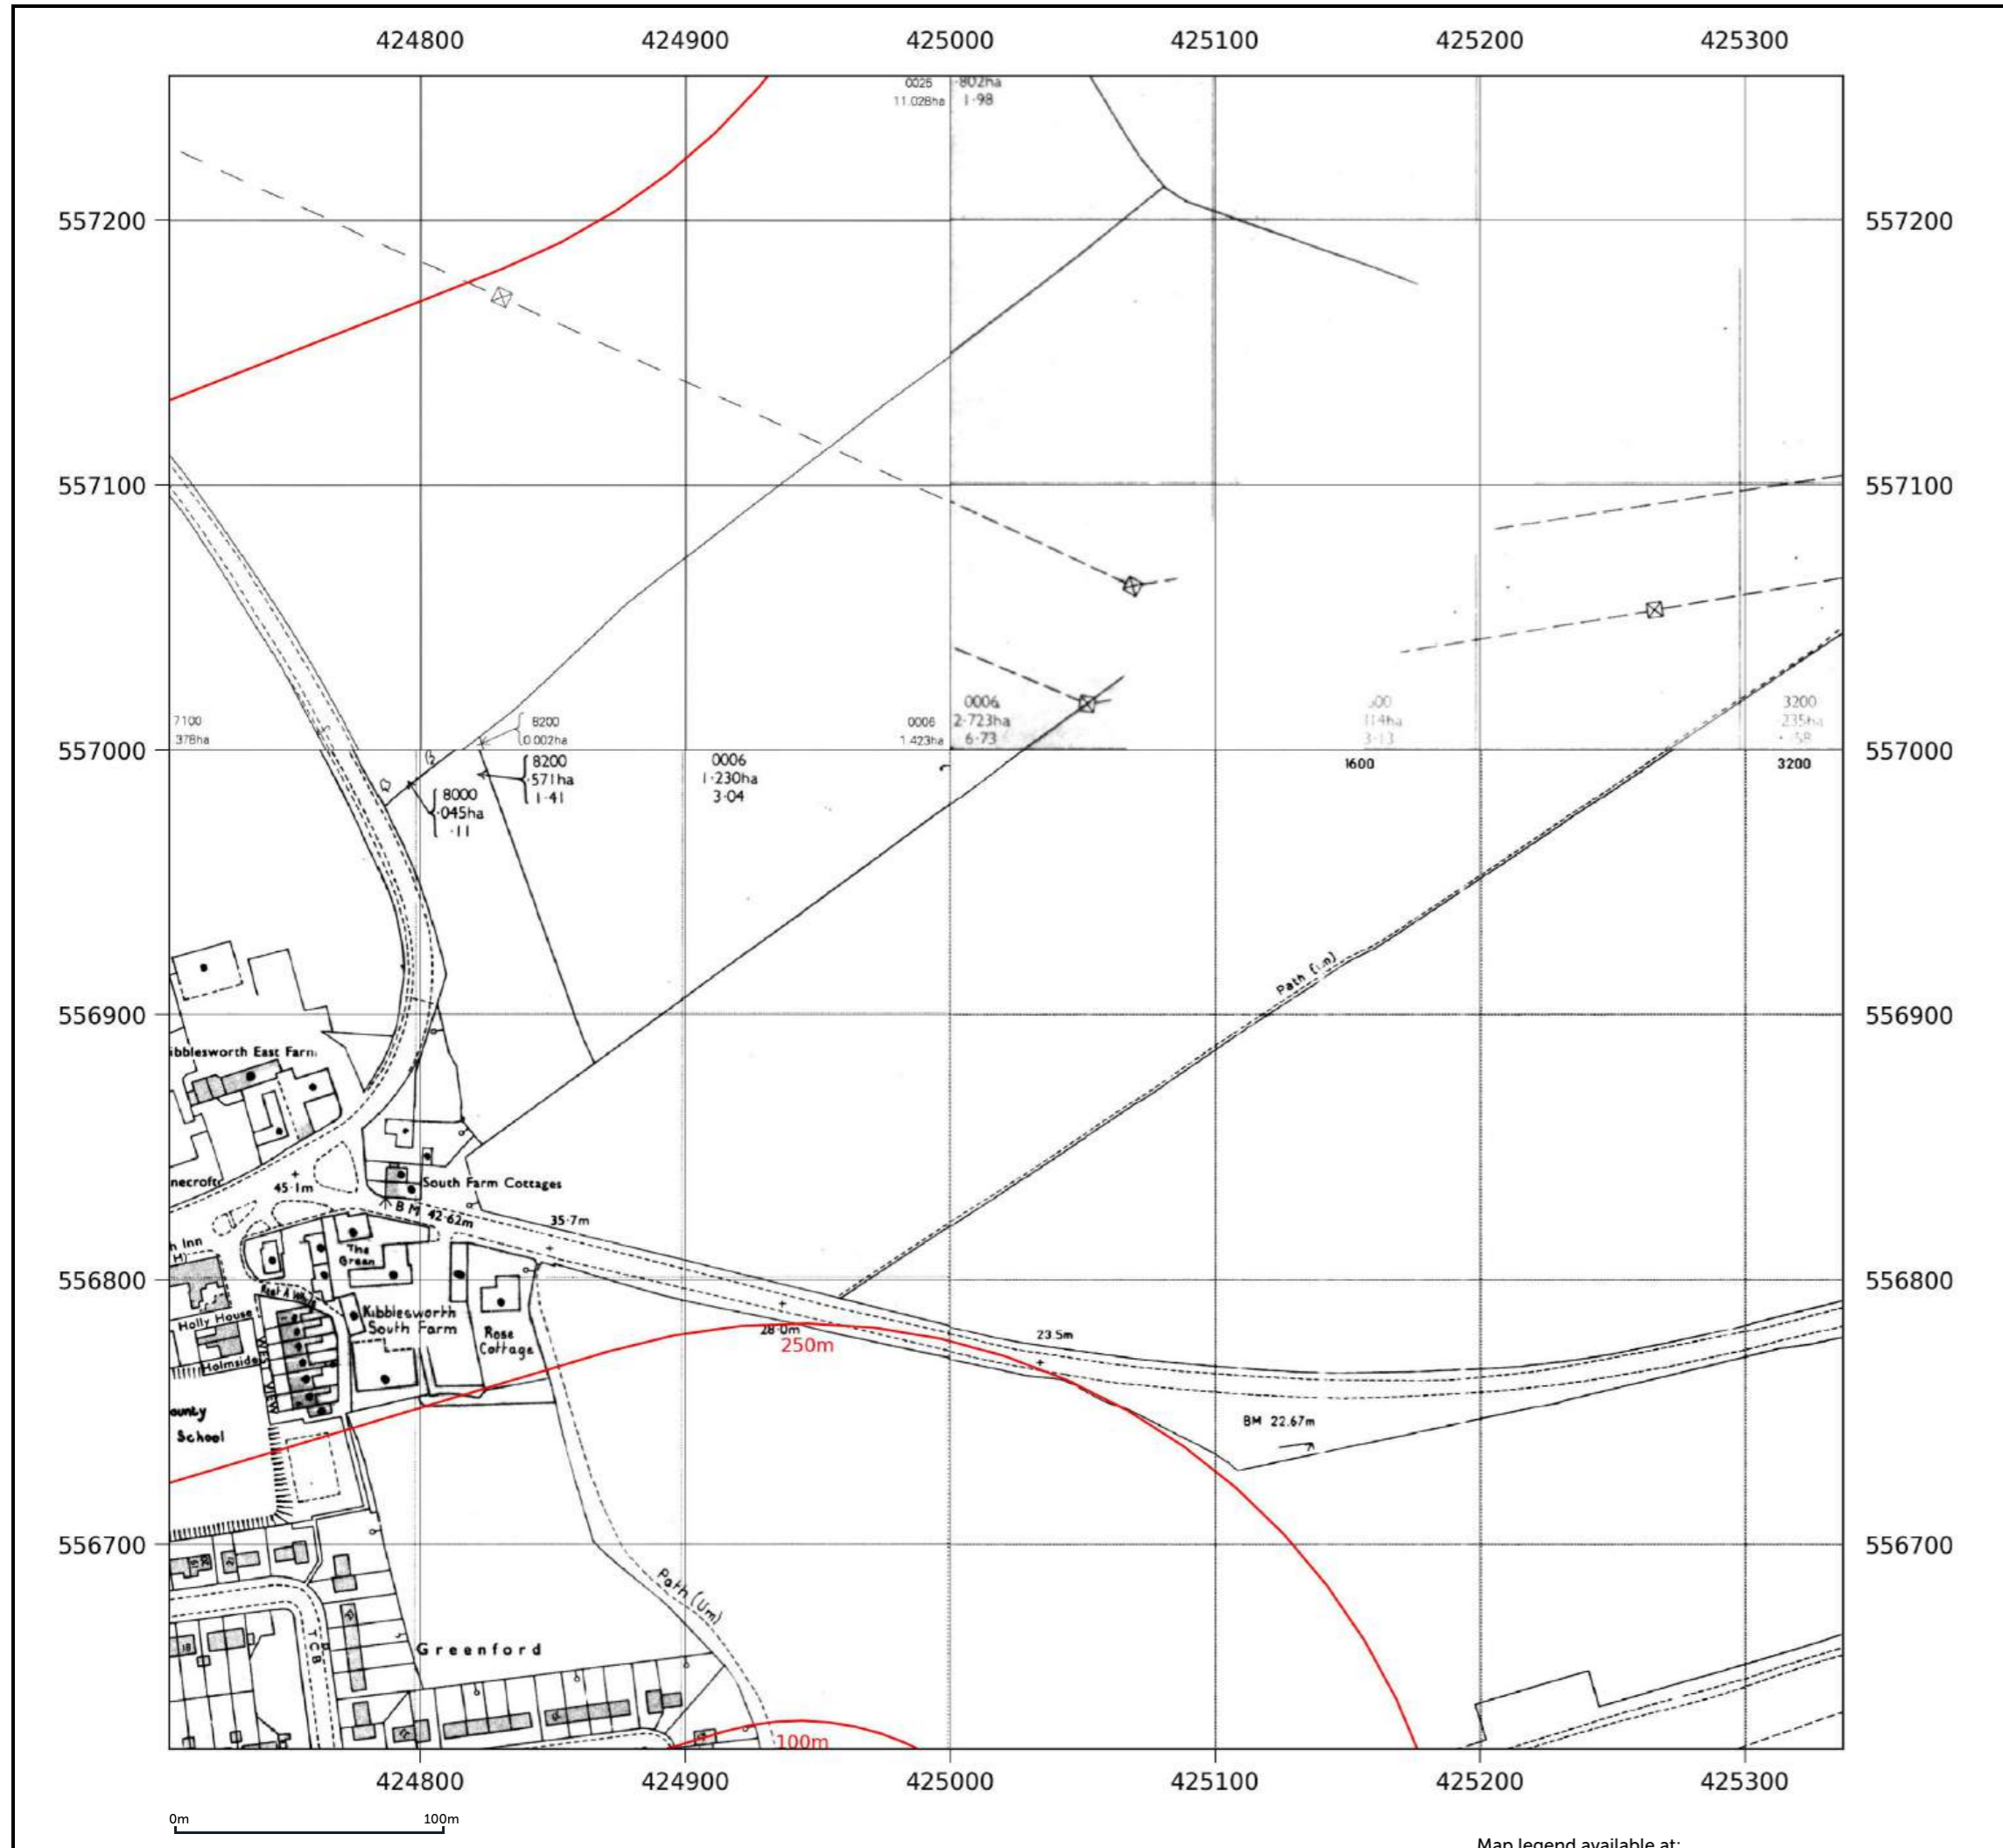

Contact us with any questions at:
info@groundsure.com
01273 257 755