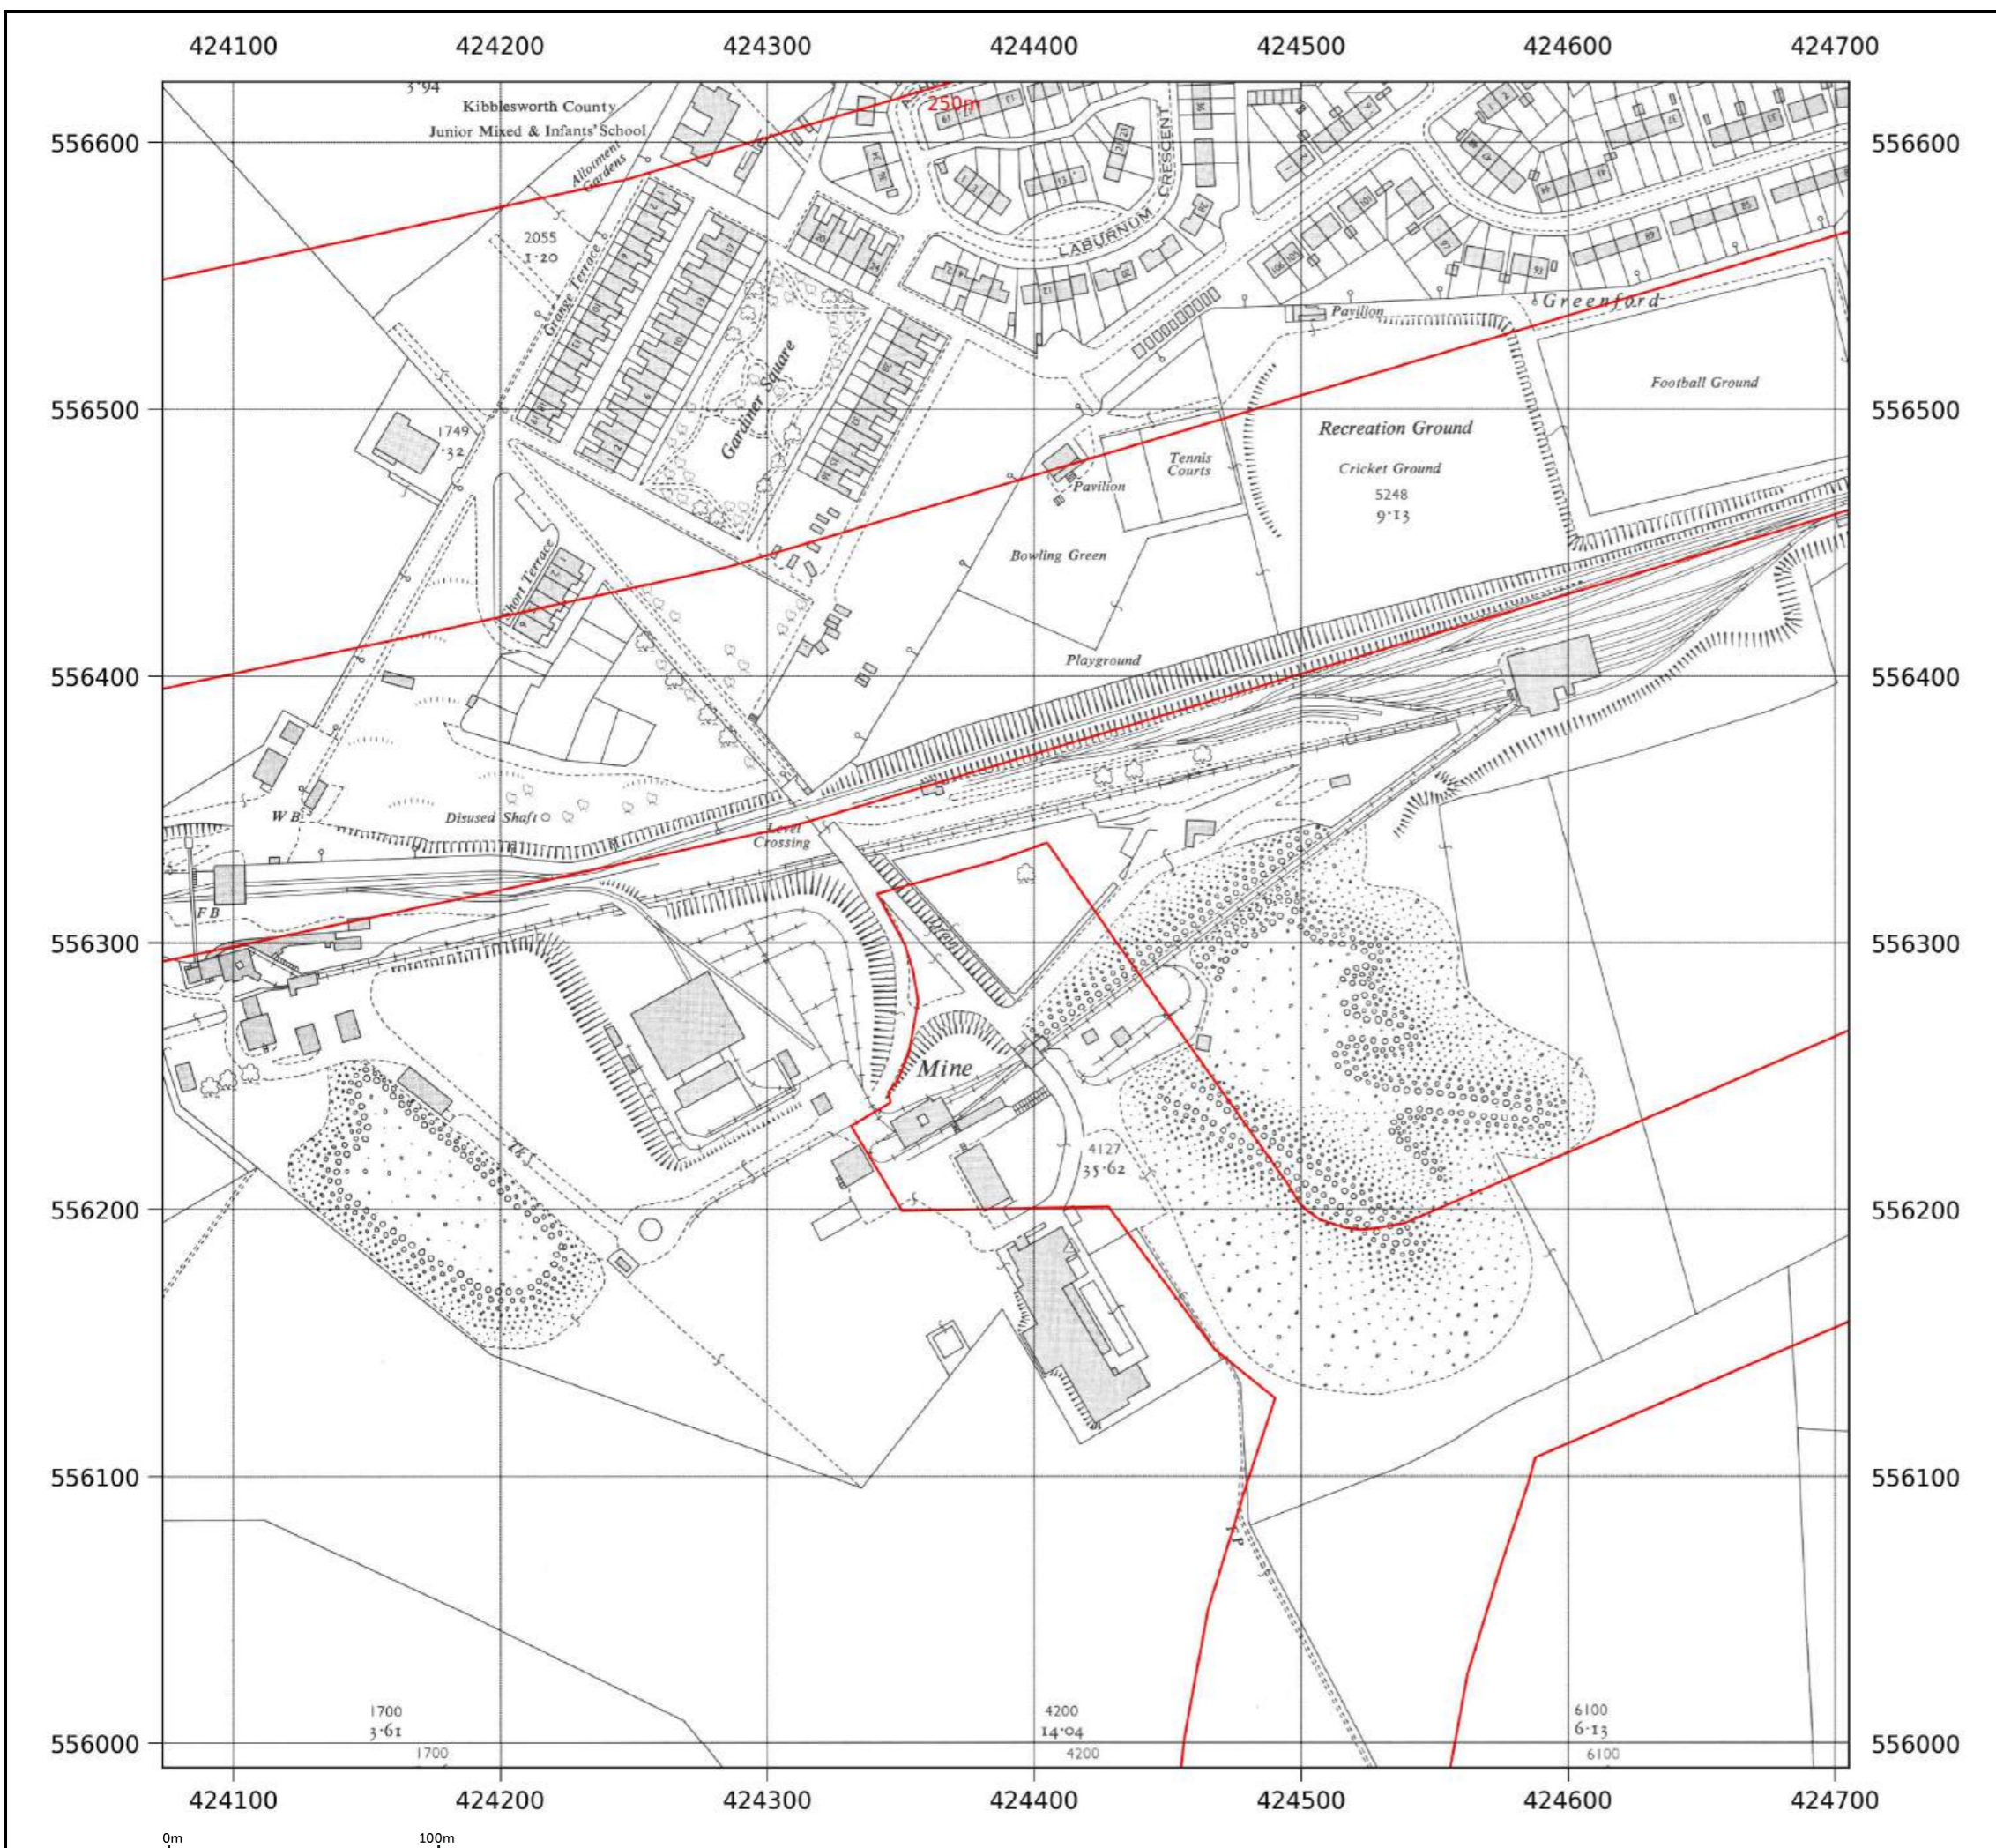

Site details: Coltsdene, Kibblesworth, Gateshead
Client ref: PO14046 : Groundsure Report 244990
Report ref: GS-GSA-RLE-EWD-SPL
Grid ref: 423687.94, 556385.5
Production date: 18 March 2026

Map name: National Grid
Map date: 1959-1960
Scale: 1:2,500
Printed at: 1:2,500

Date: 1960
Surveyed: 1959
Revised: 1959
Copyright: 1960
Levelled: 1956

Date: 1959
Surveyed: 1959
Revised: 1959
Copyright: 1959
Levelled: 1956