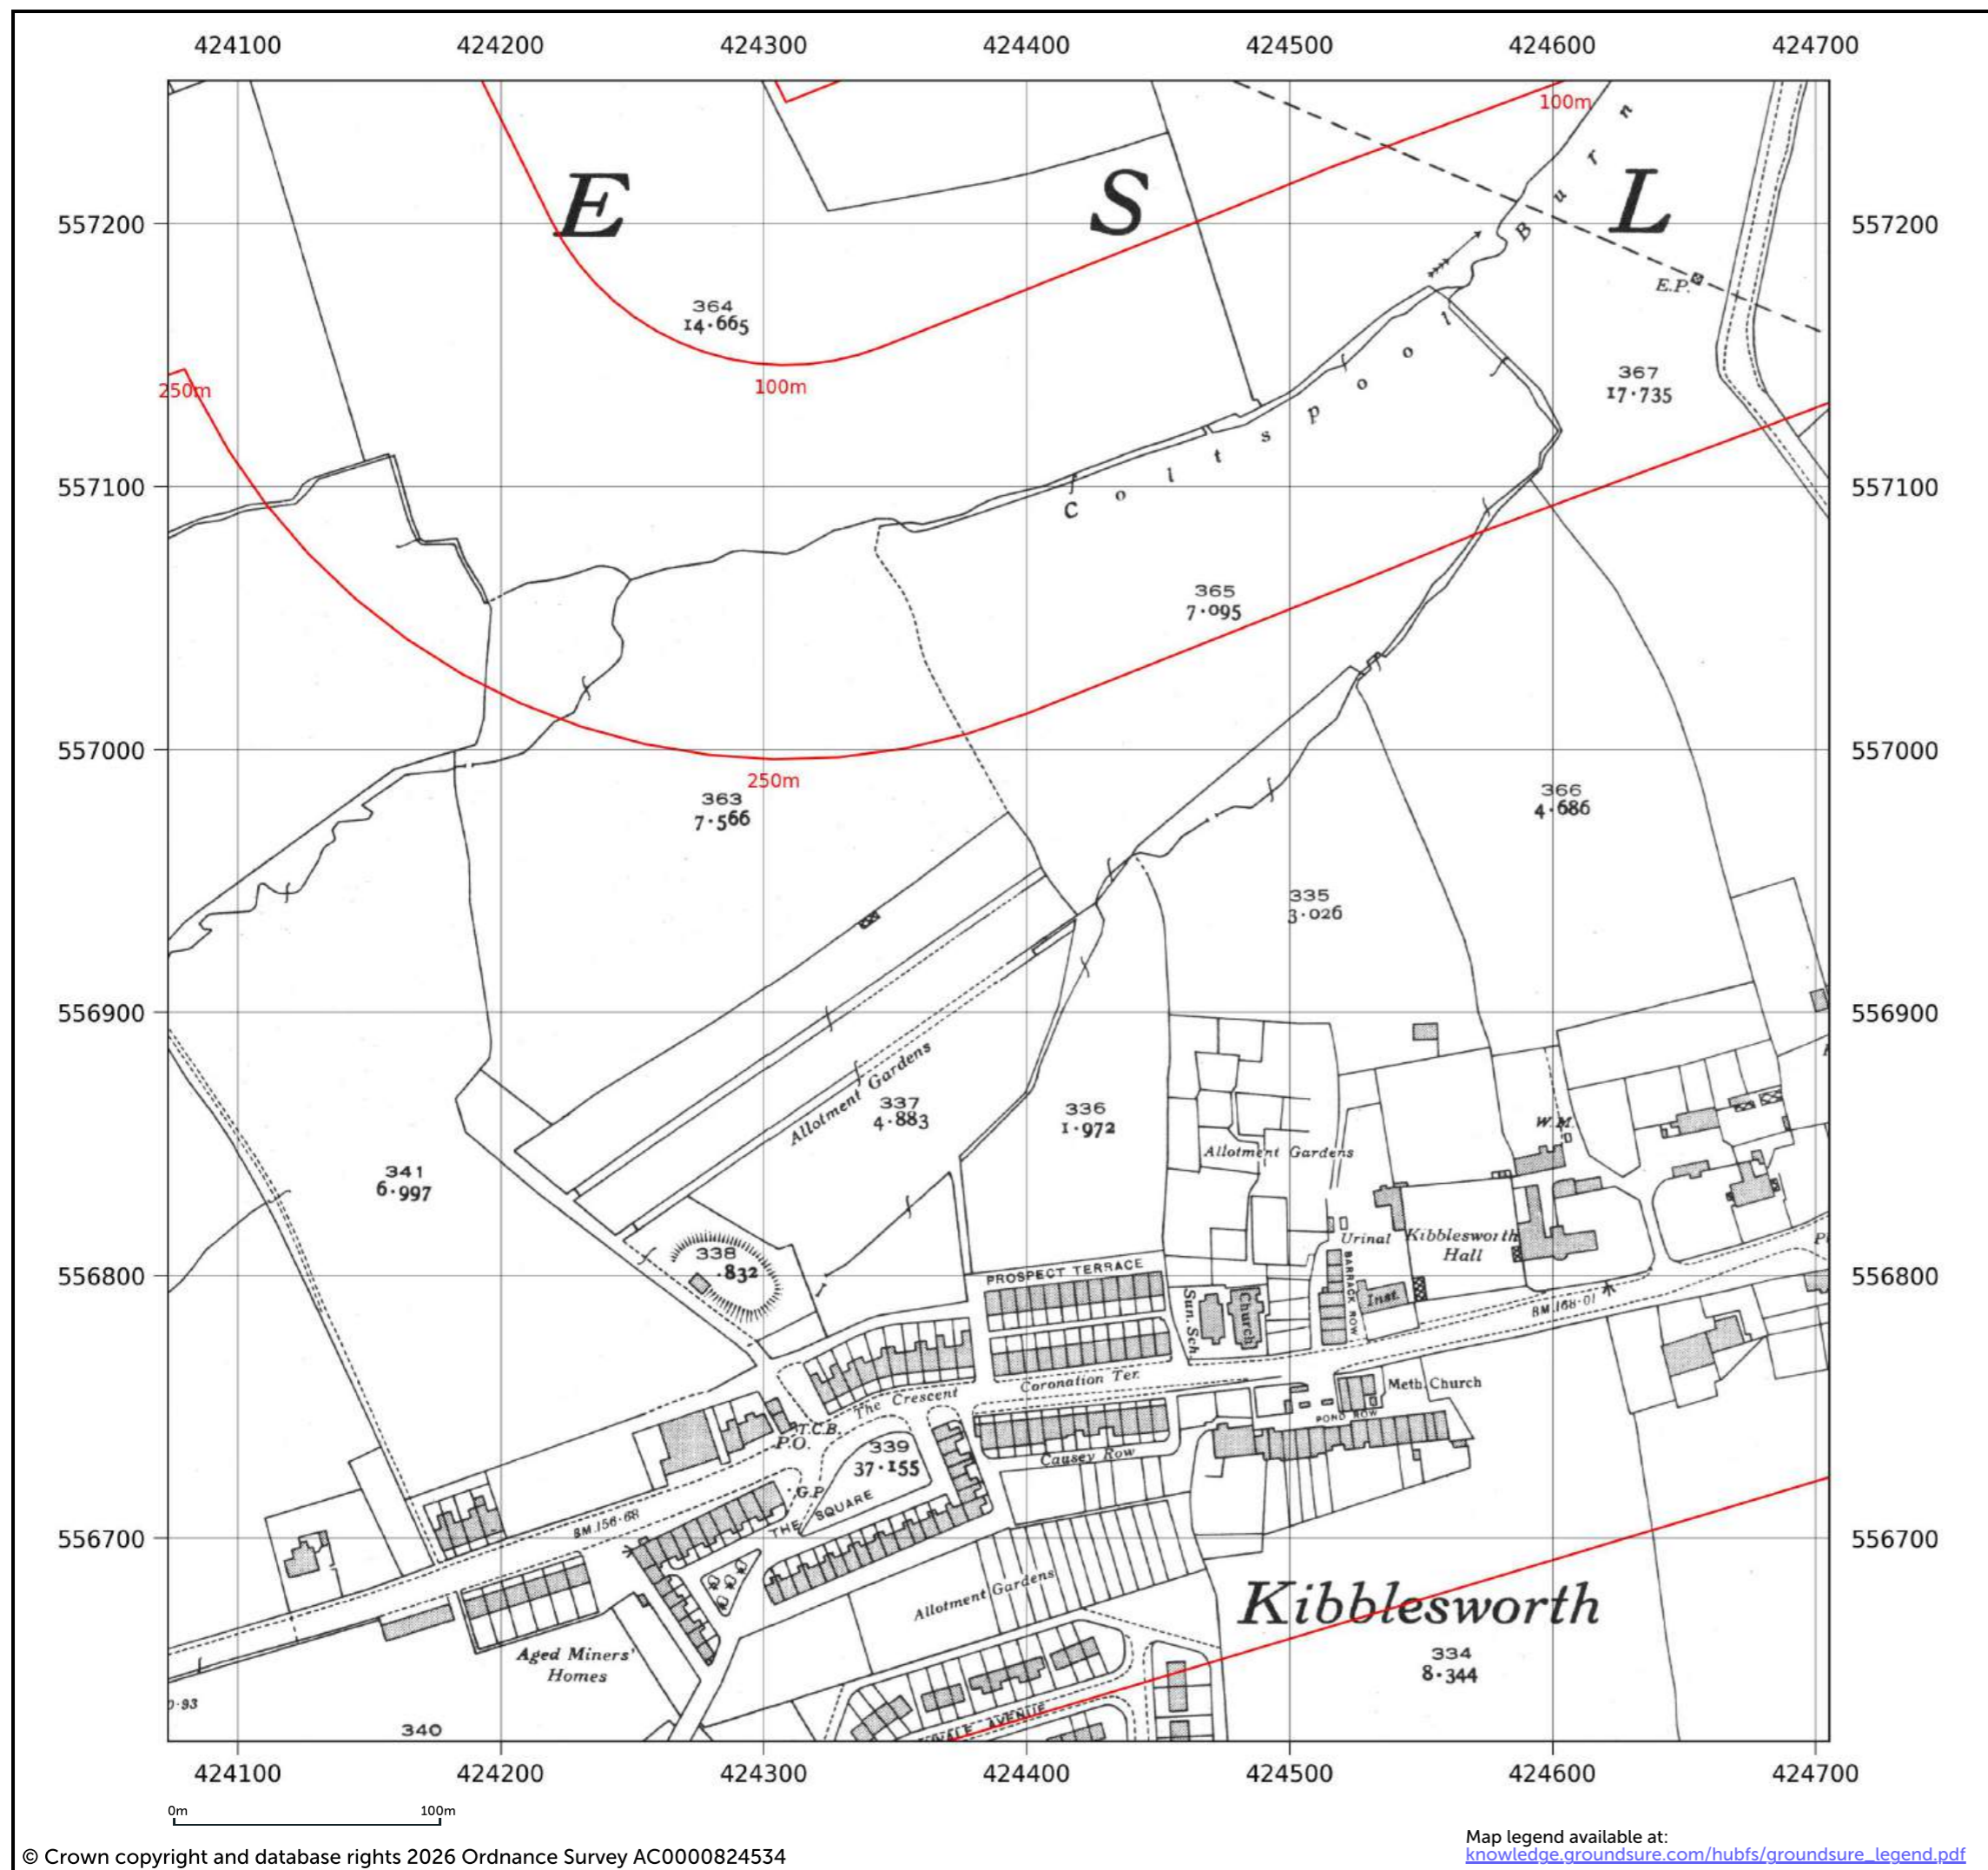

Map legend available at:
knowledge.groundsure.com/hubfs/groundsure_legend.pdf