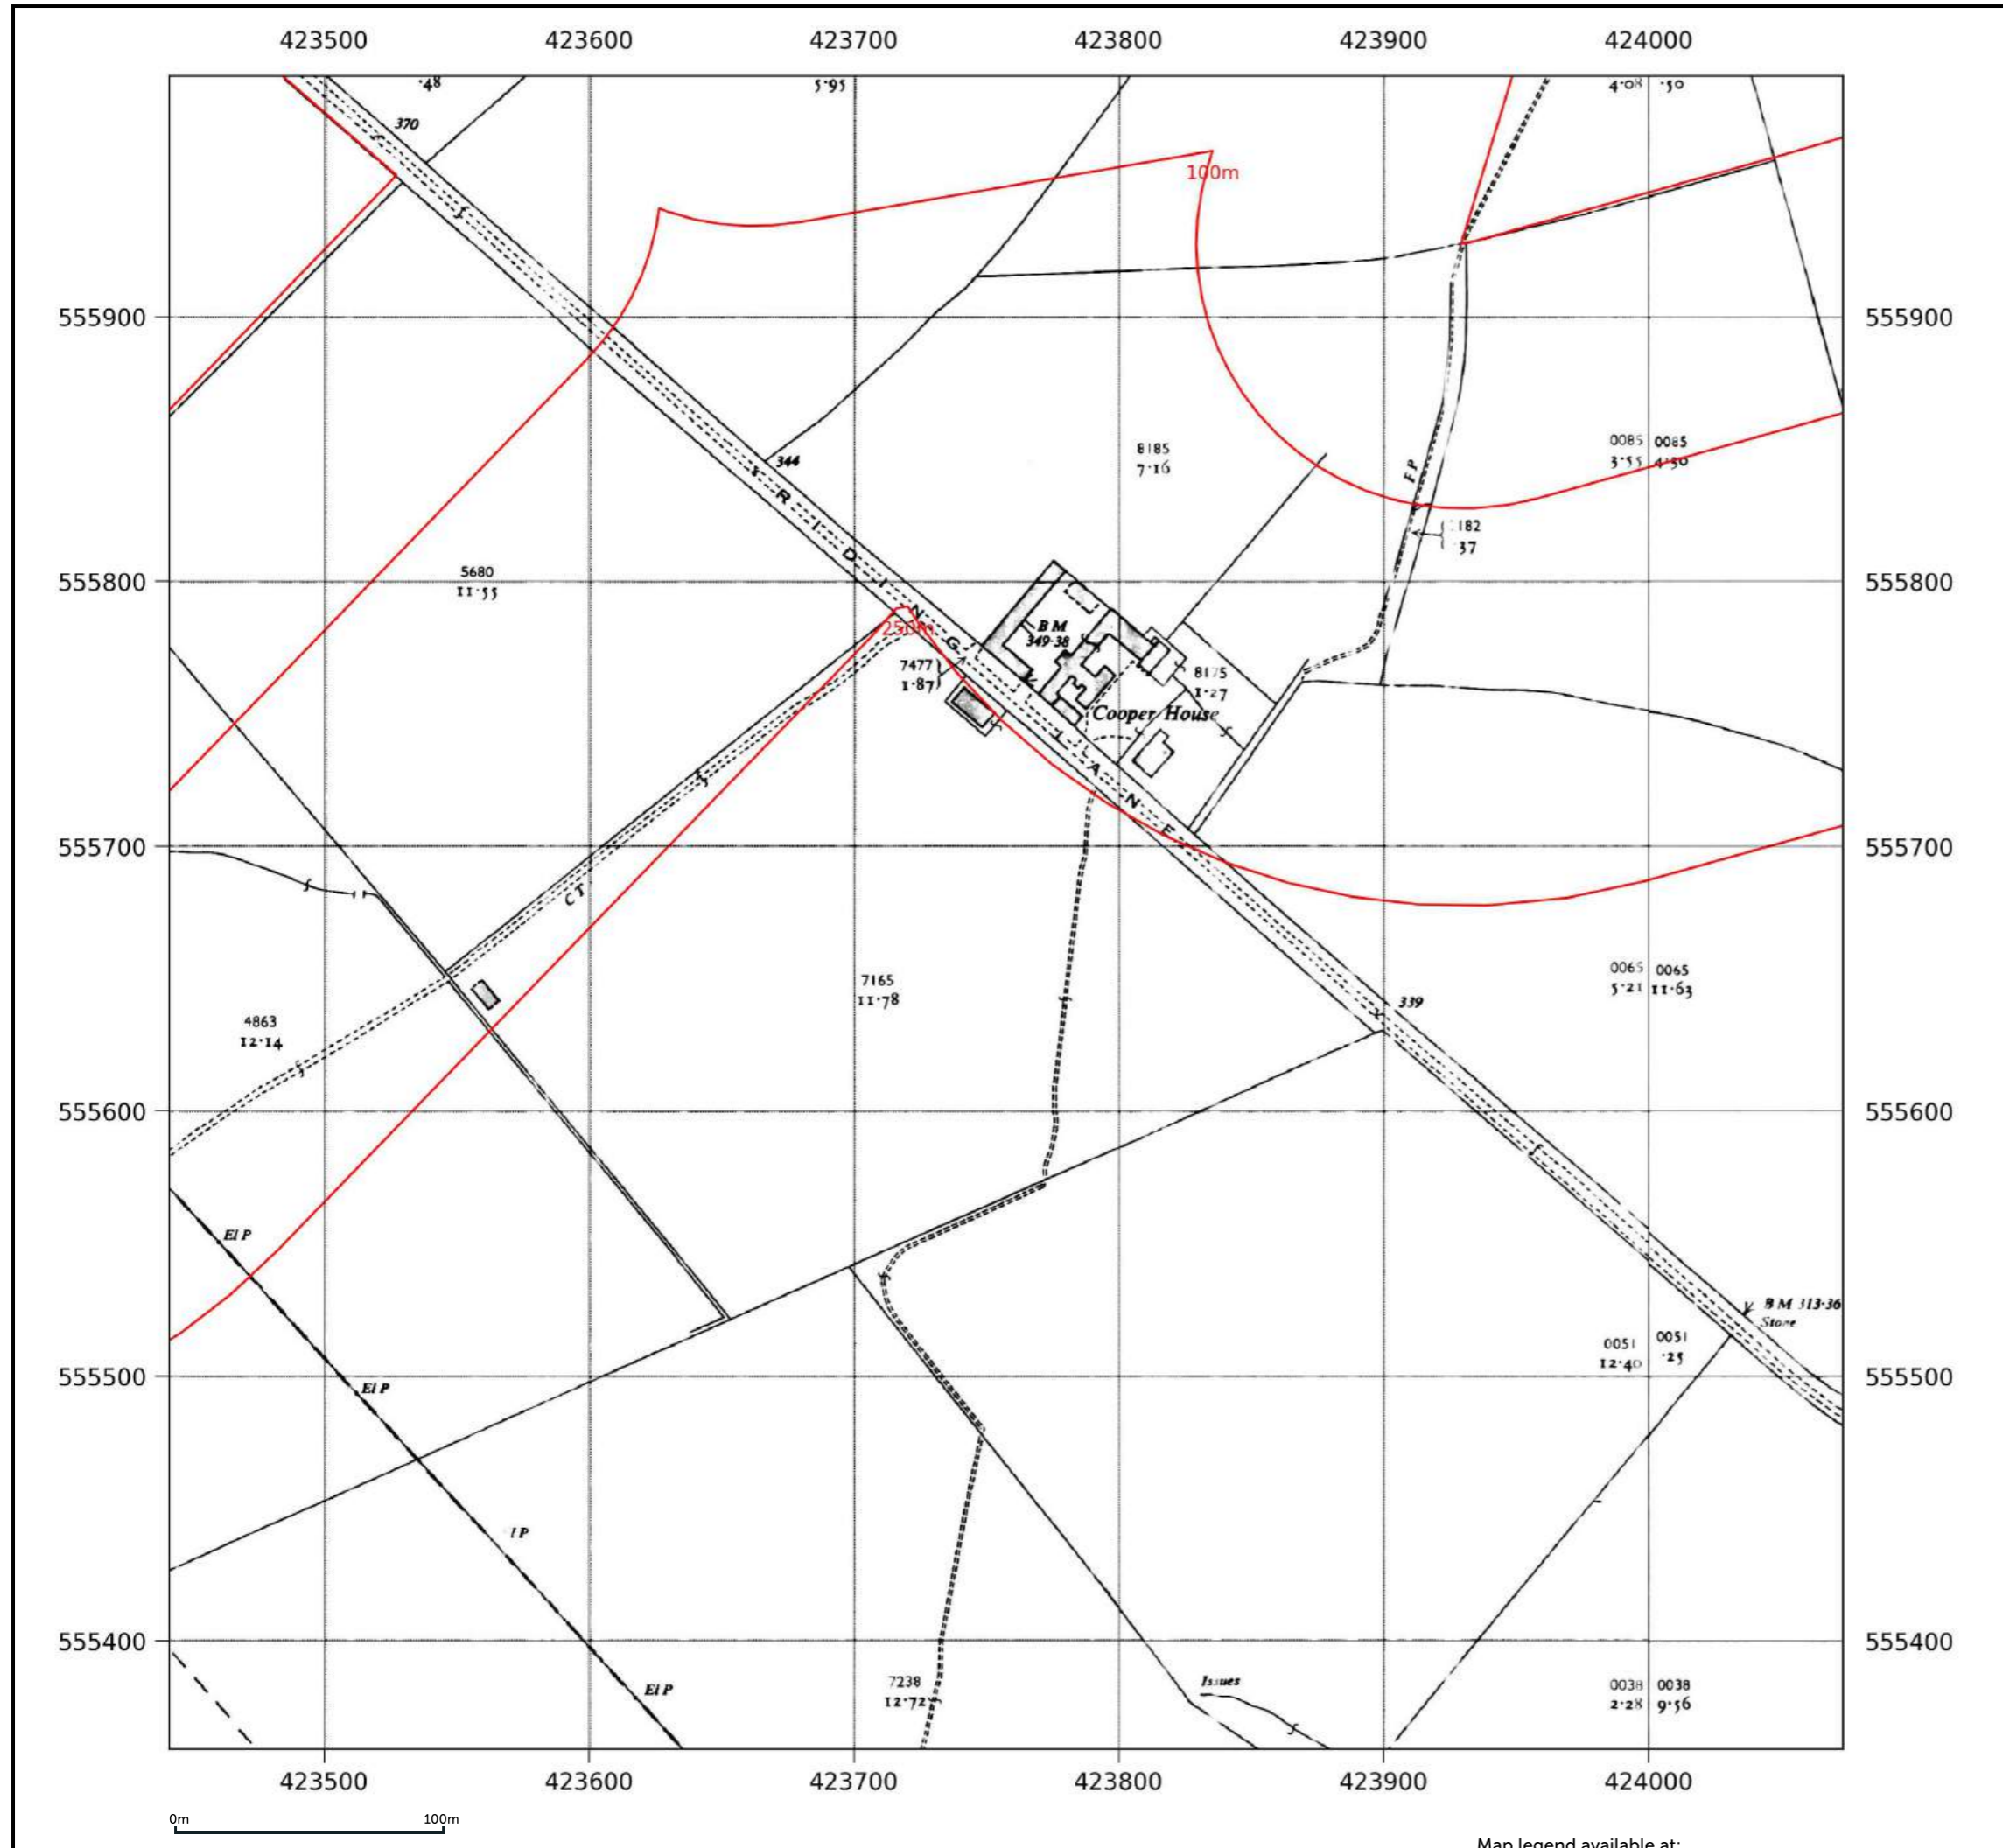

Map legend available at:
knowledge.groundsure.com/hubfs/groundsure_legend.pdf