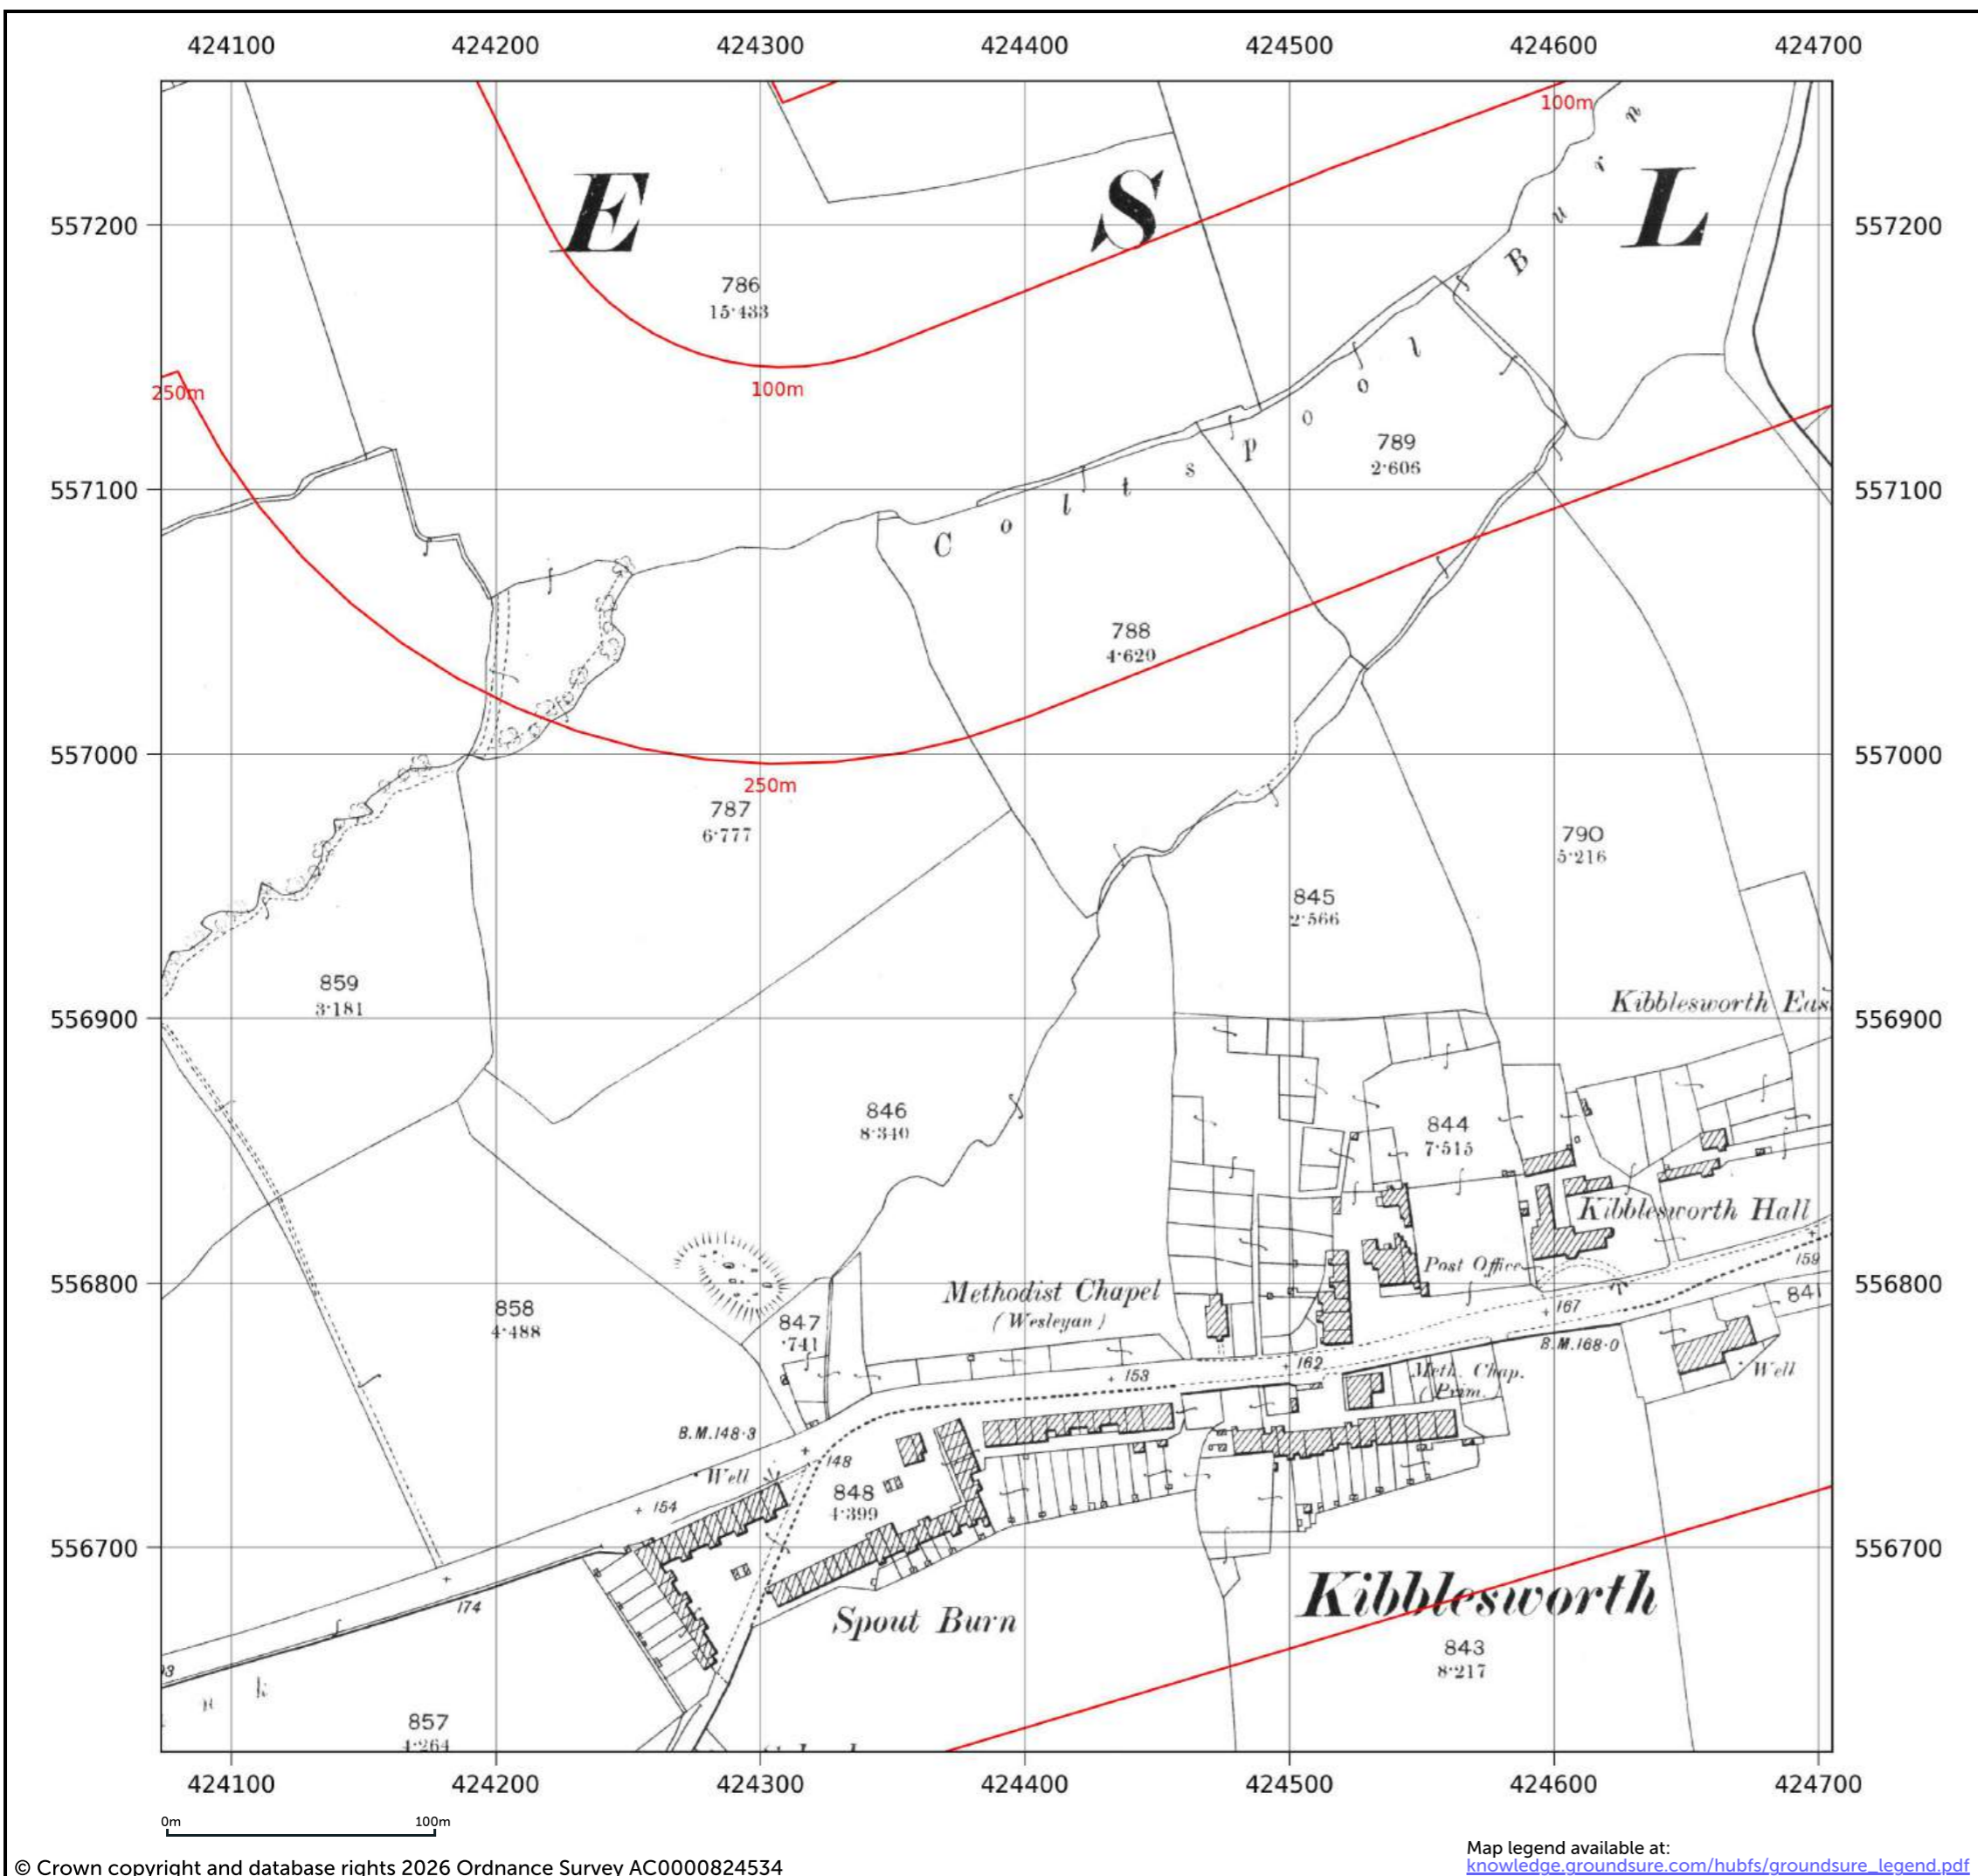

Contact us with any questions at:
info@groundsure.com
01273 257 755