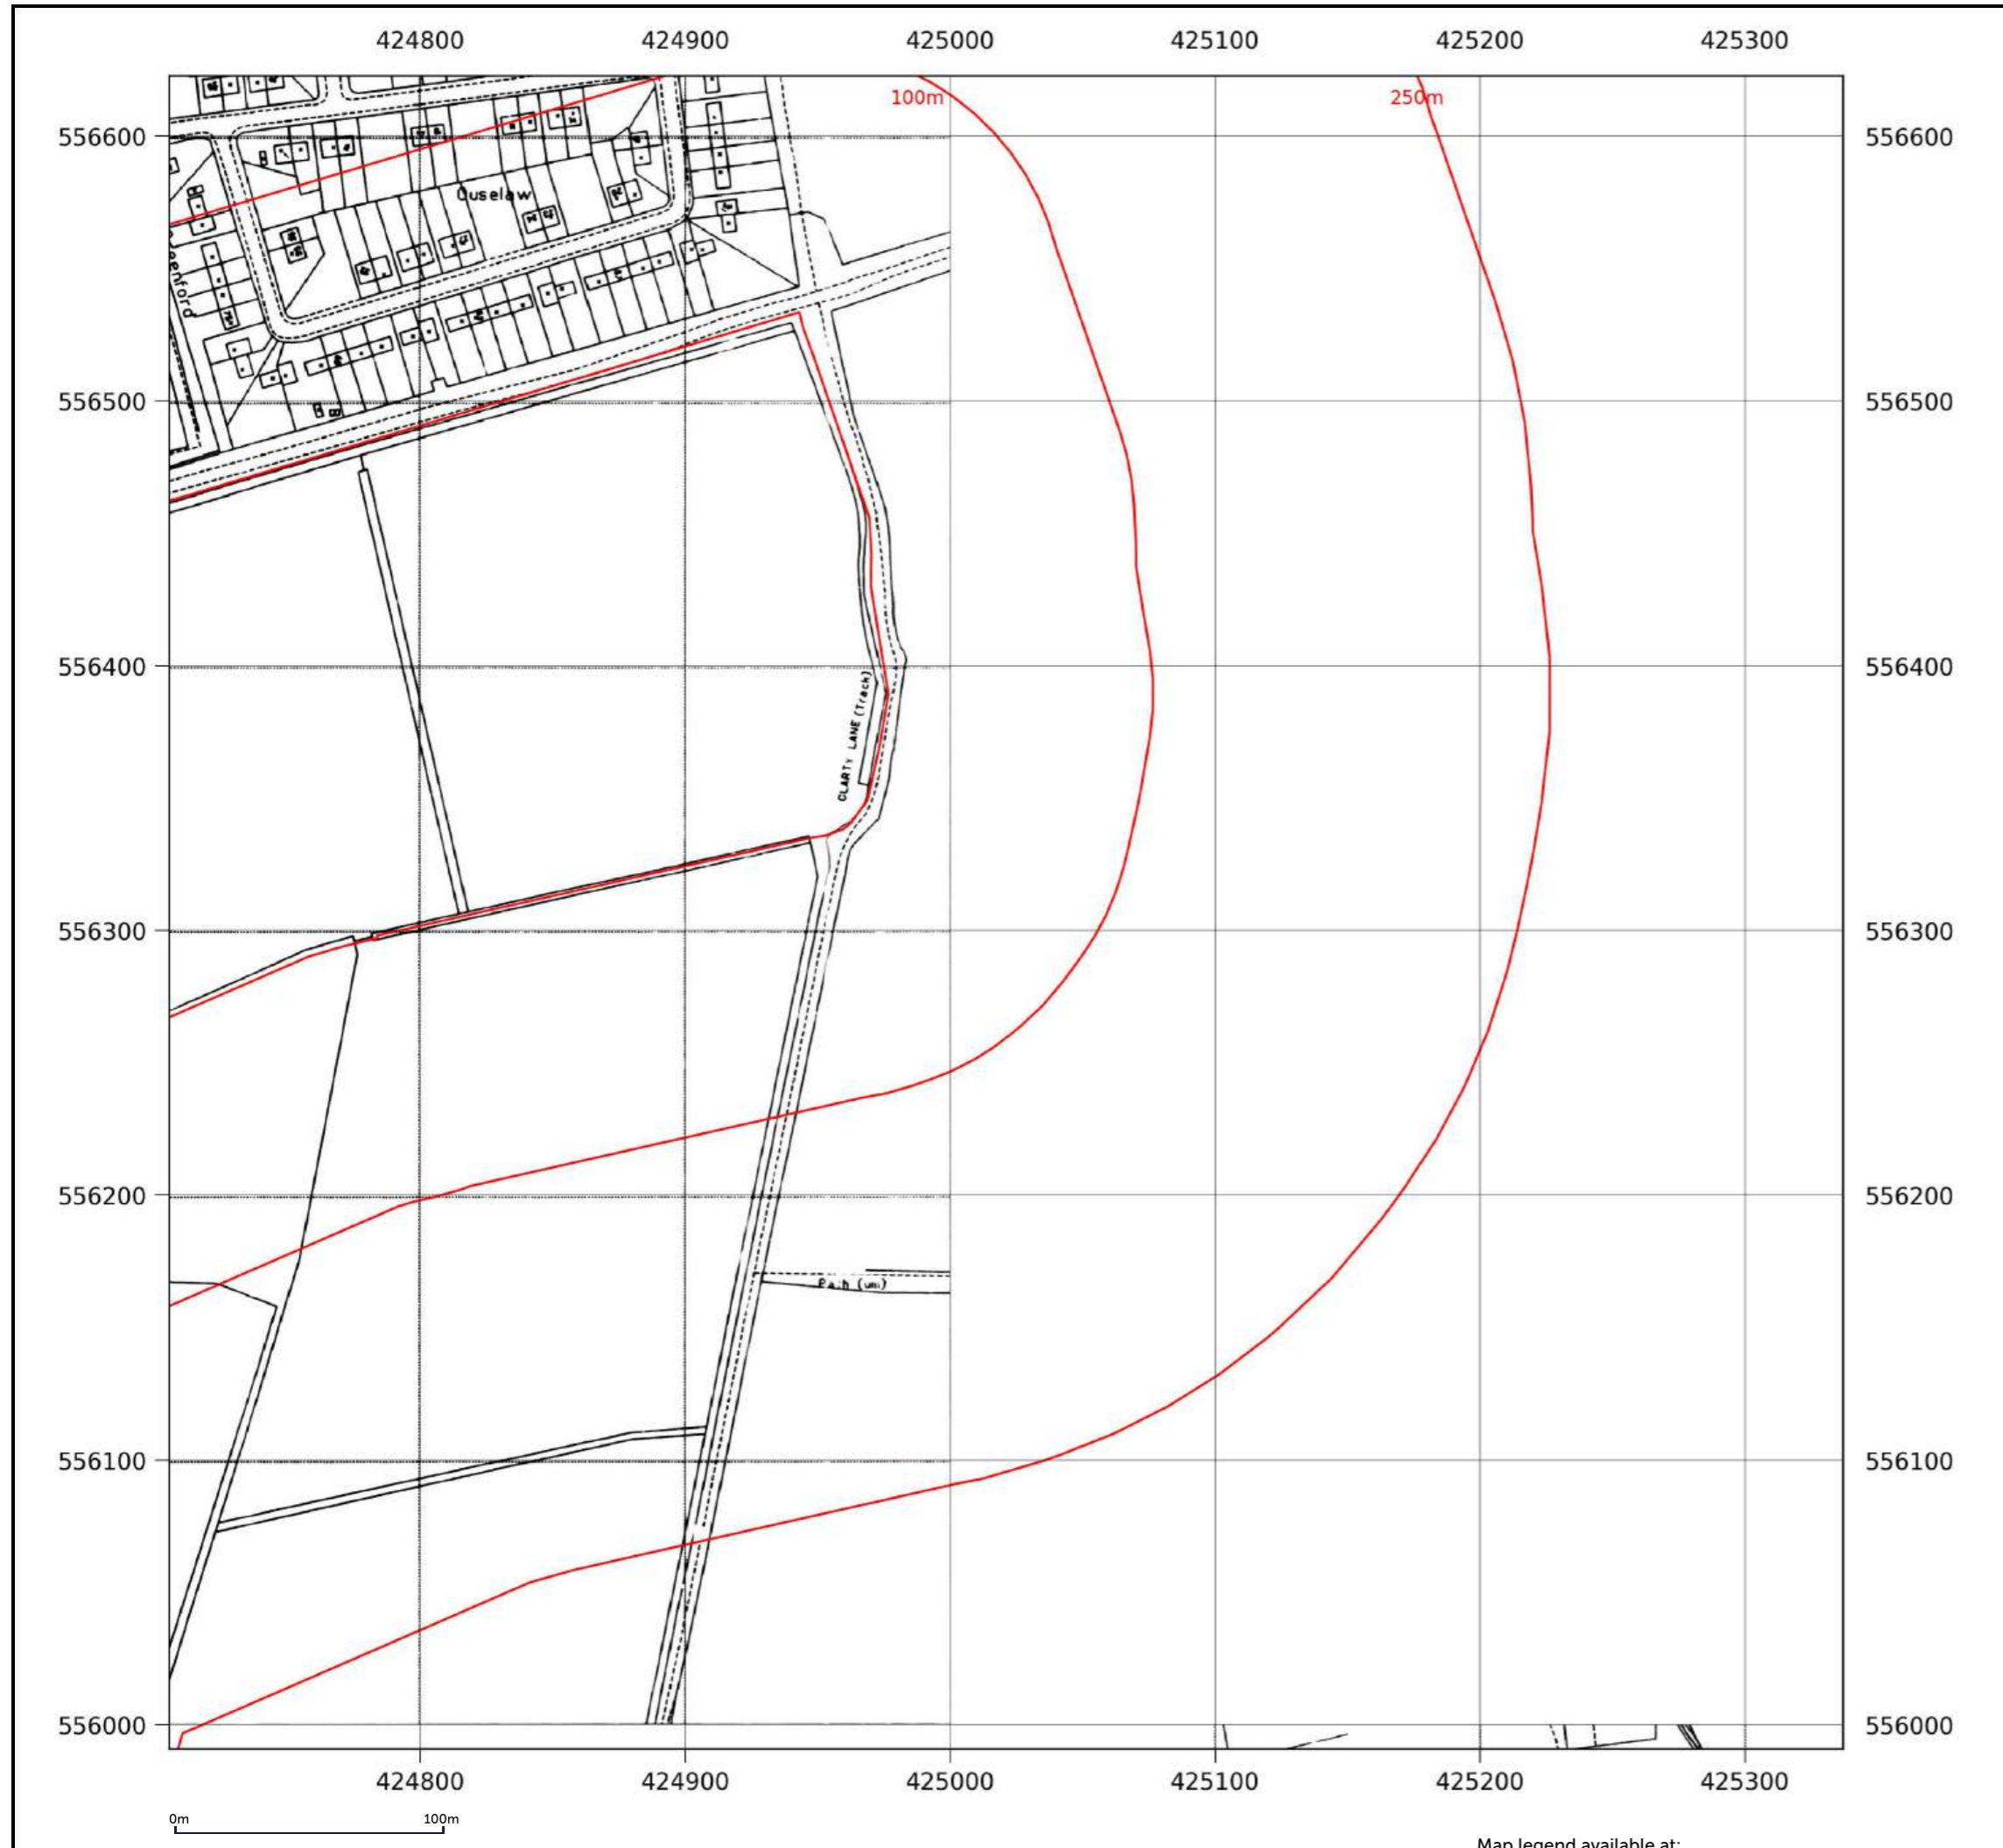

Contact us with any questions at:
info@groundsure.com
01273 257 755