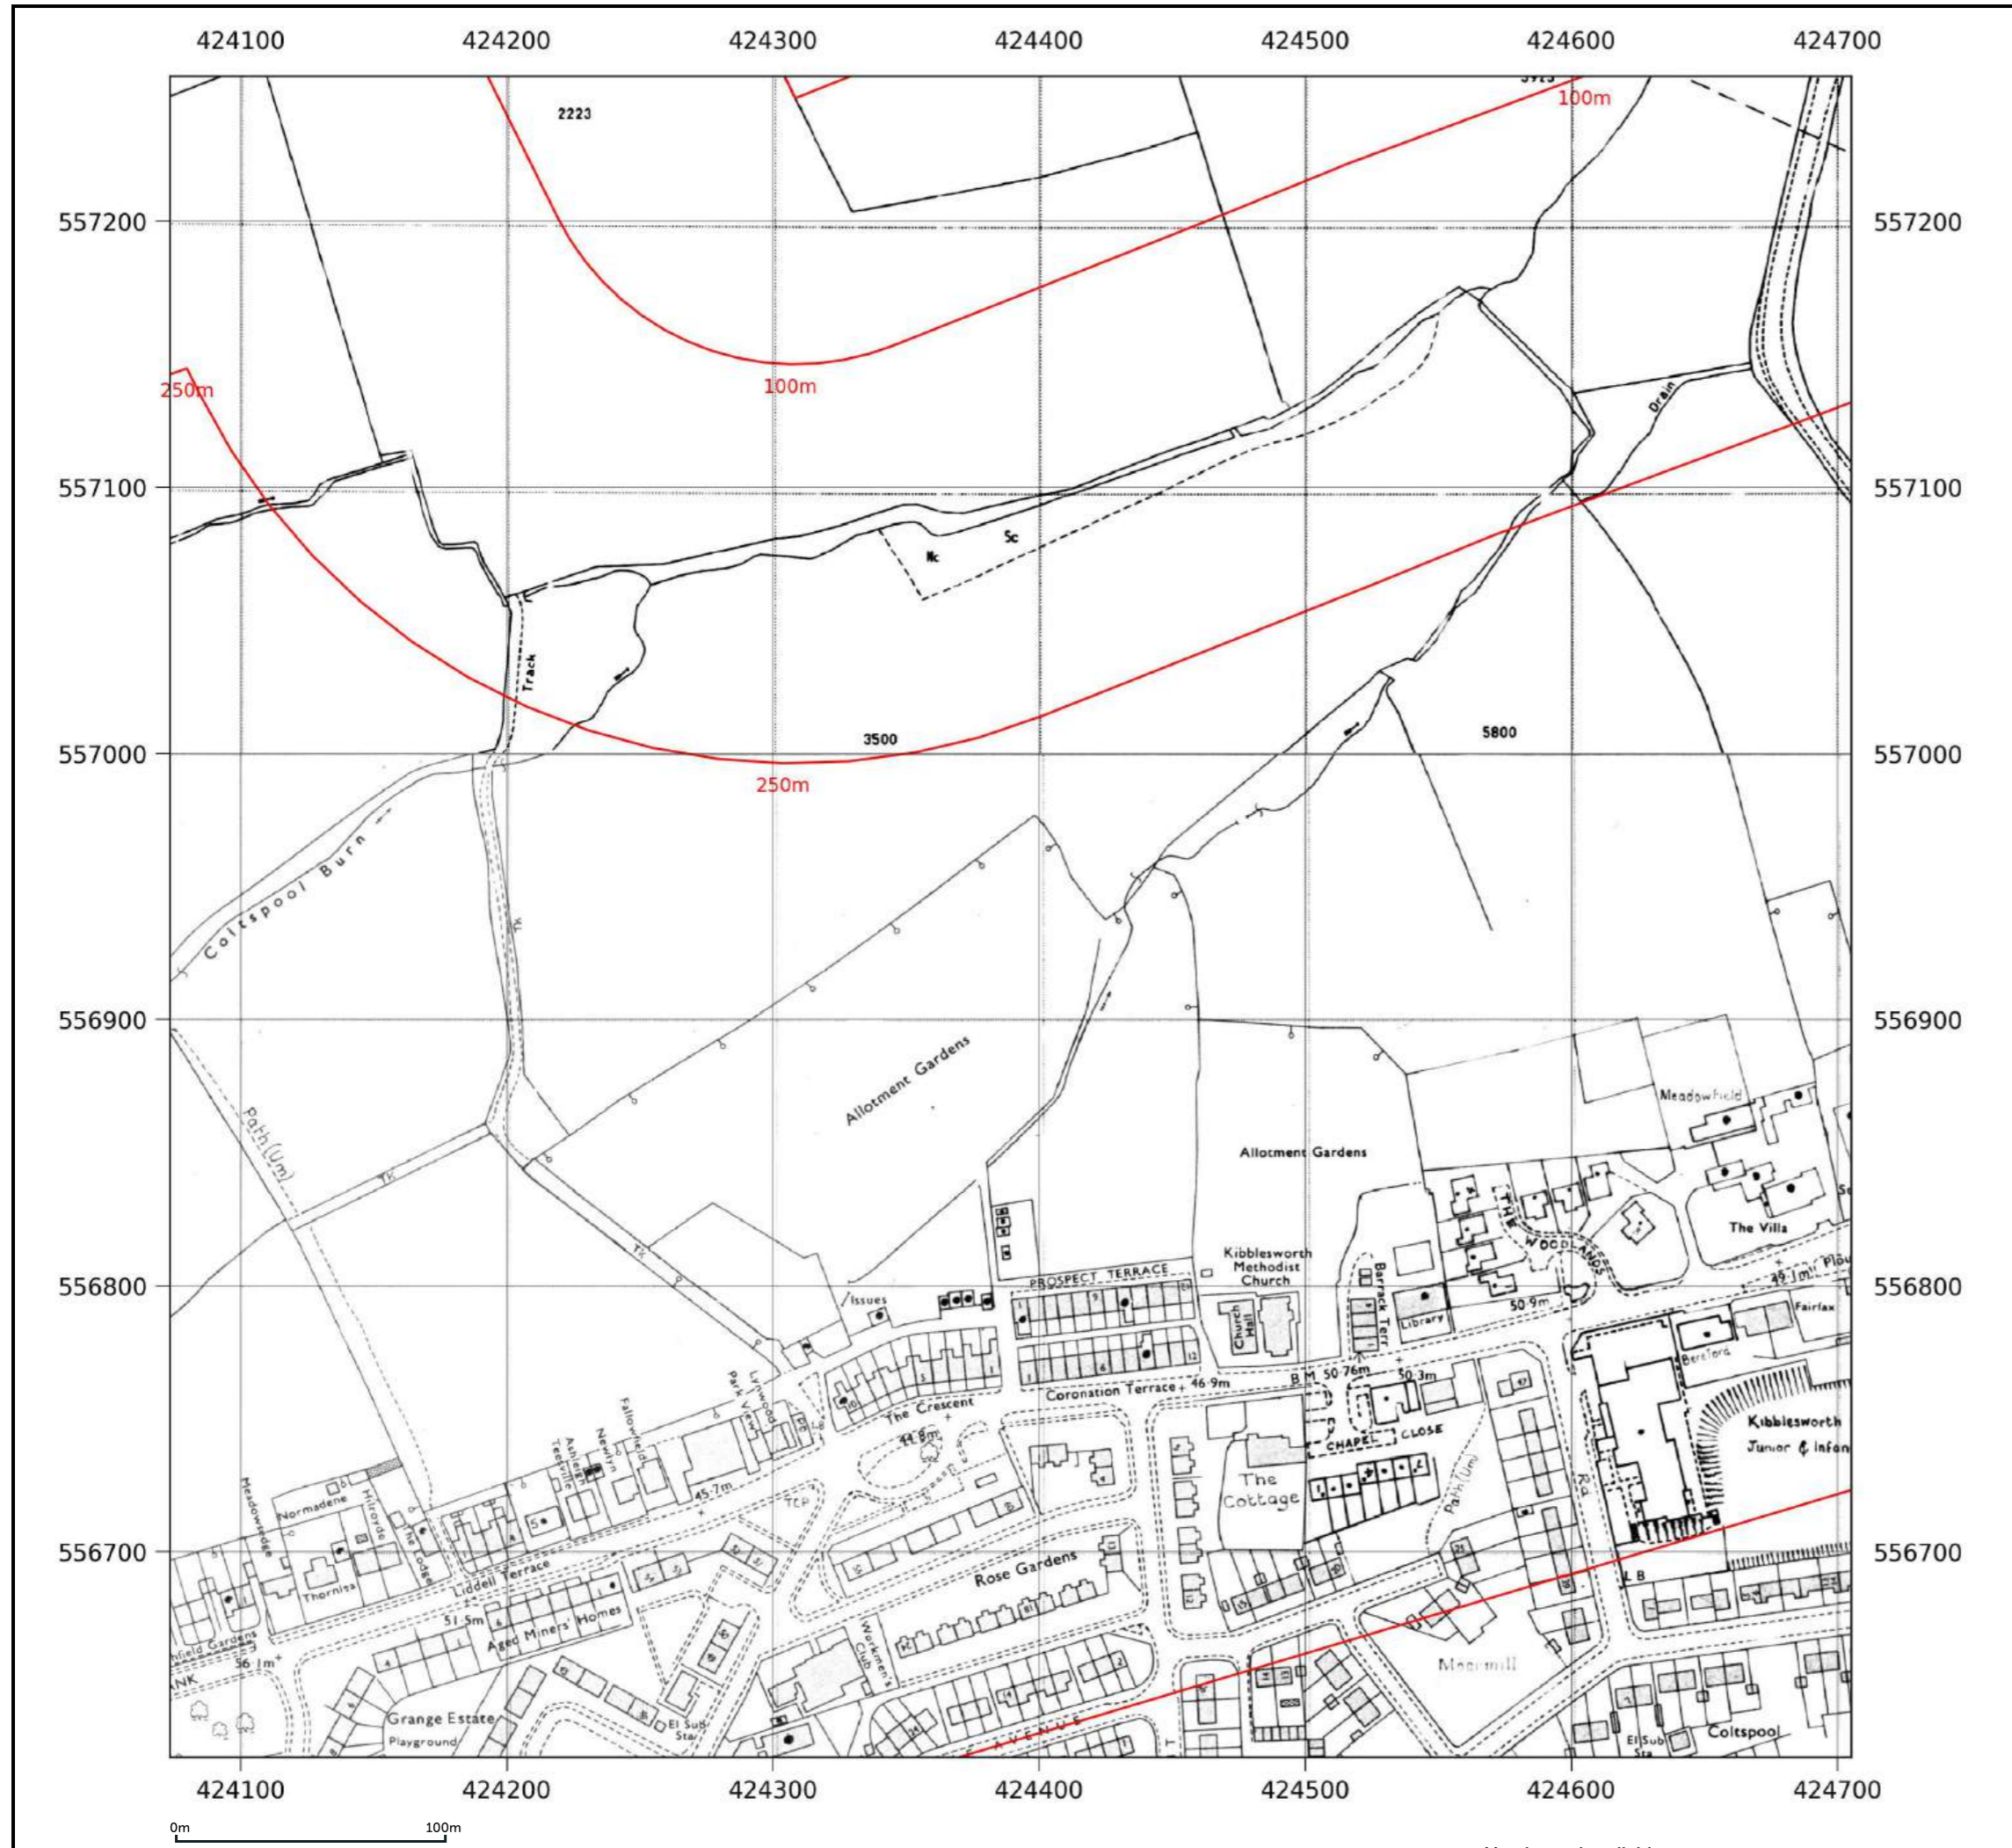

Map name: National Grid
Map date: 1992-1993
Scale: 1:2,500
Printed at: 1:2,500

Date: 1993
 Copyright: 1993

Date: 1992
 Surveyed: 1963
 Revised: 1992
 Copyright: 1992
 Levelled: 1963

Contact us with any questions at:
info@groundsure.com
 01273 257 755