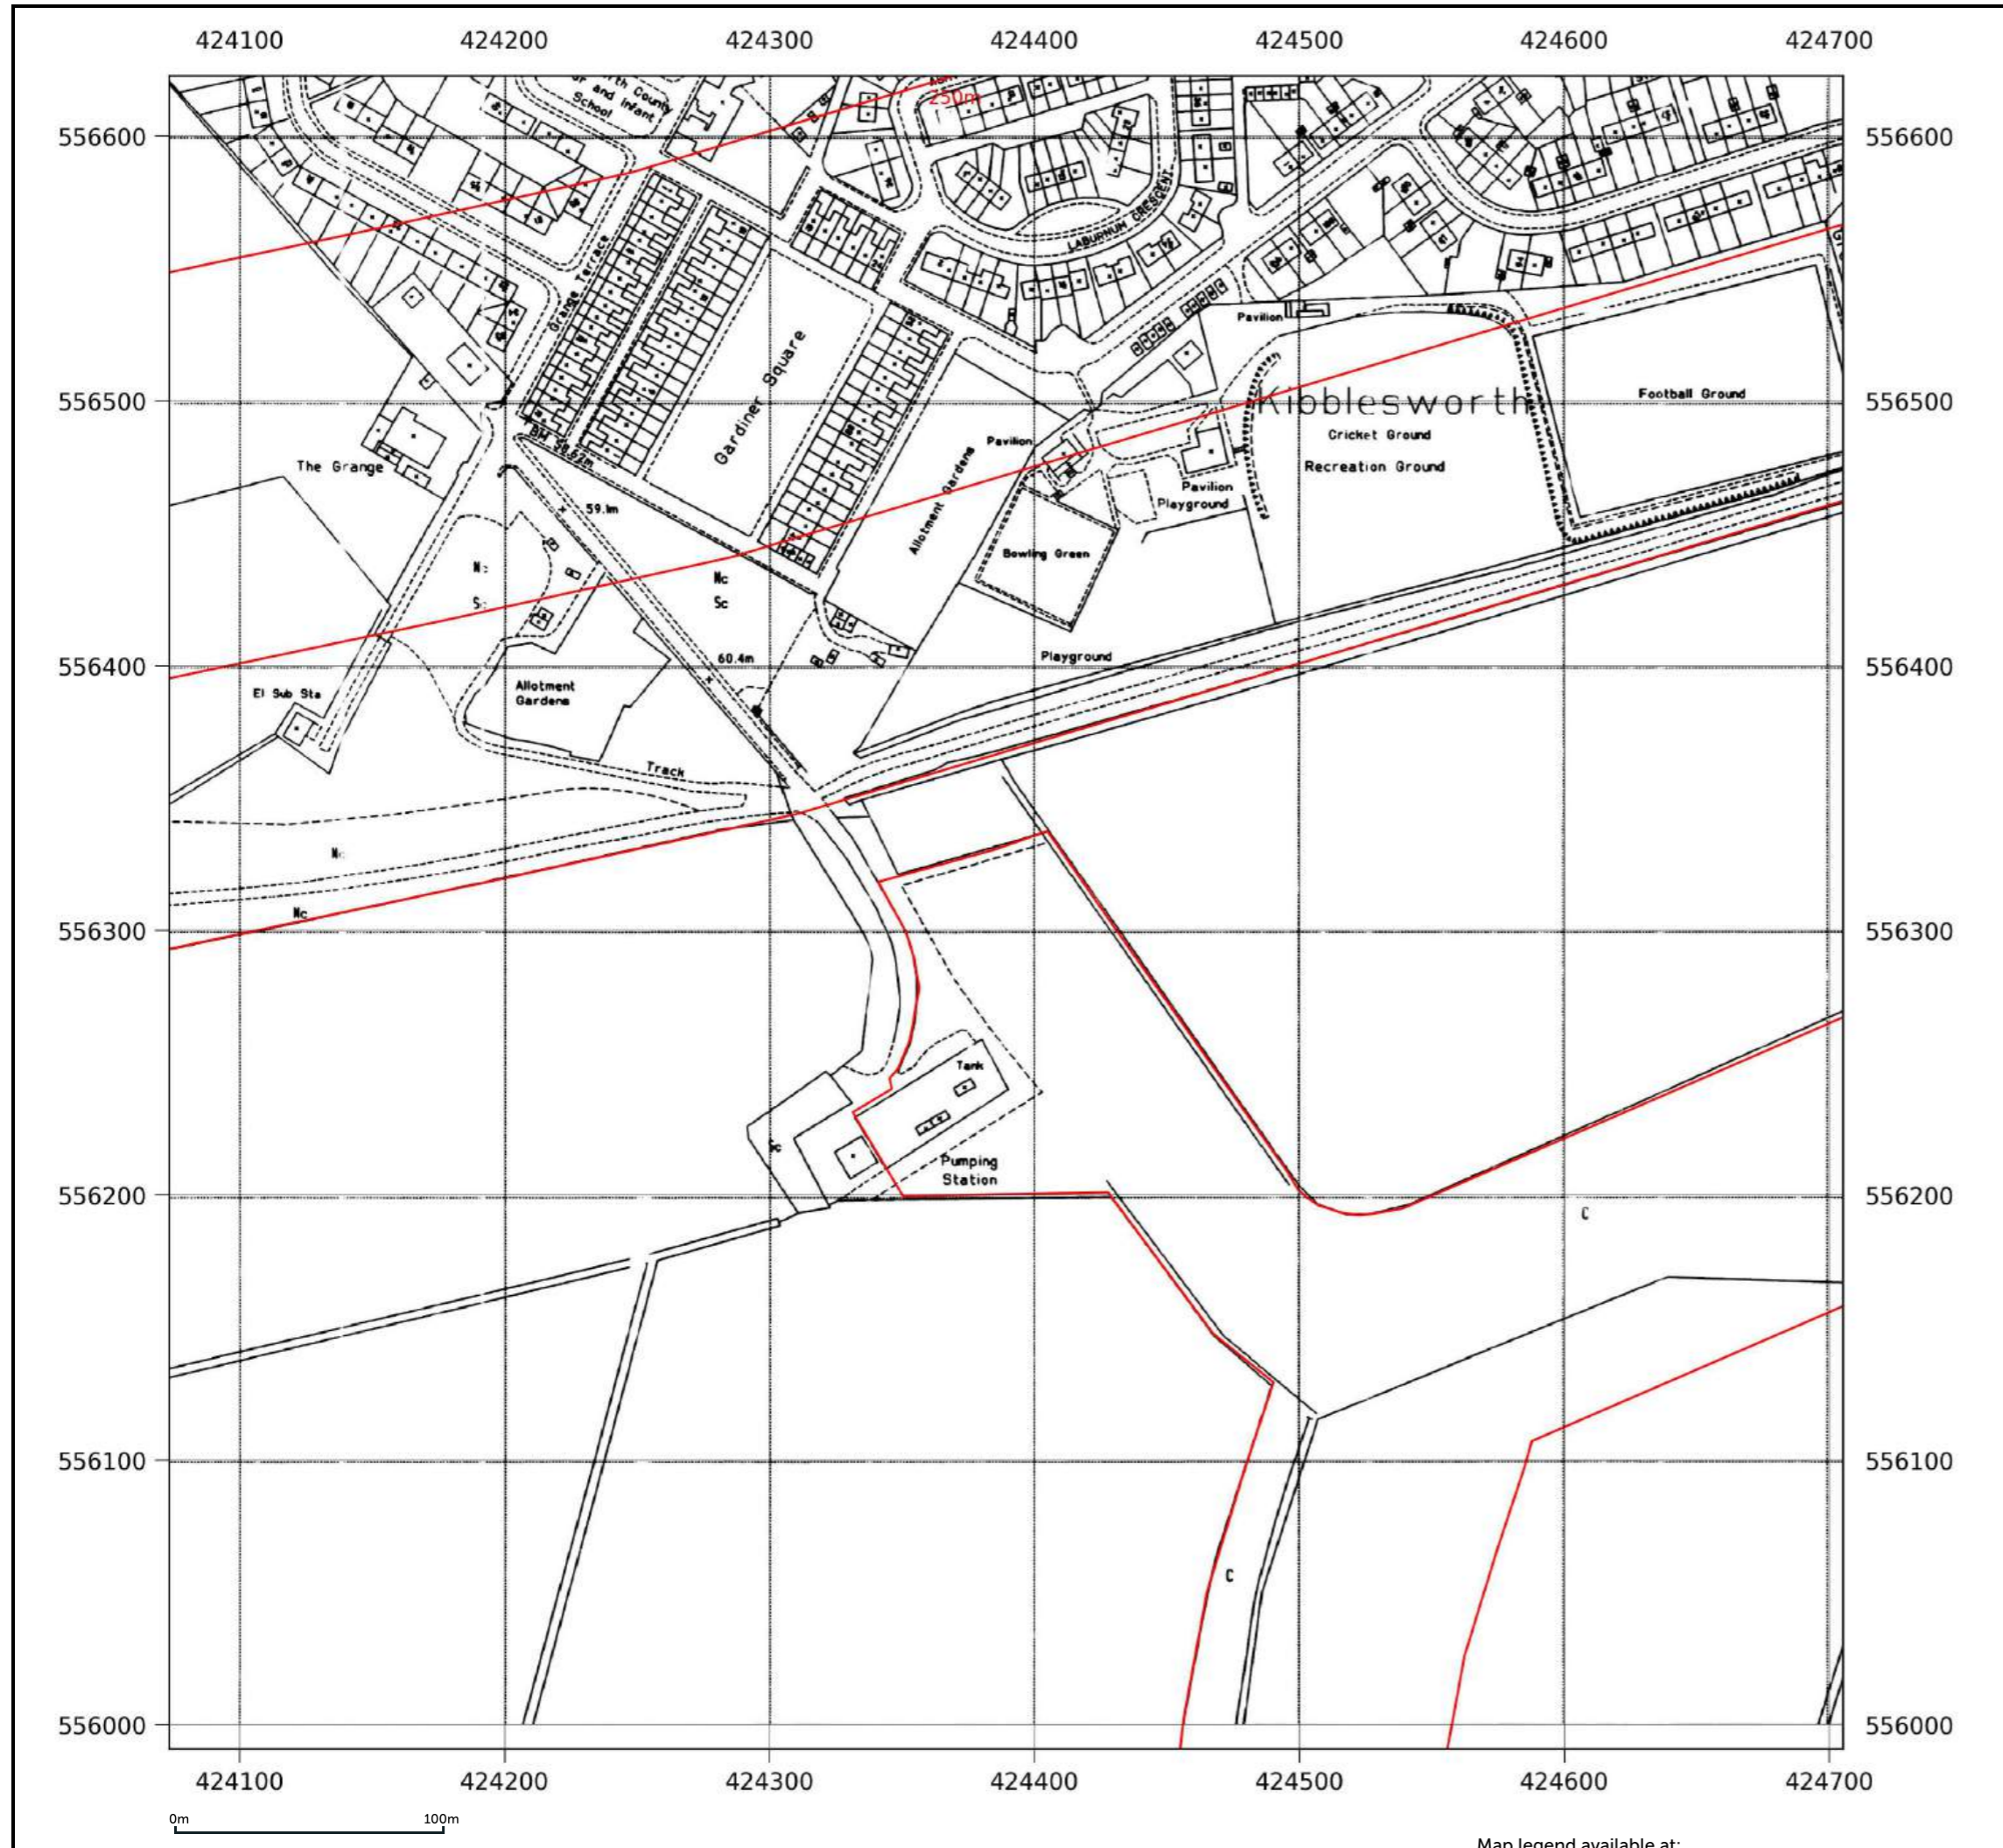

Contact us with any questions at:
info@groundsure.com
01273 257 755