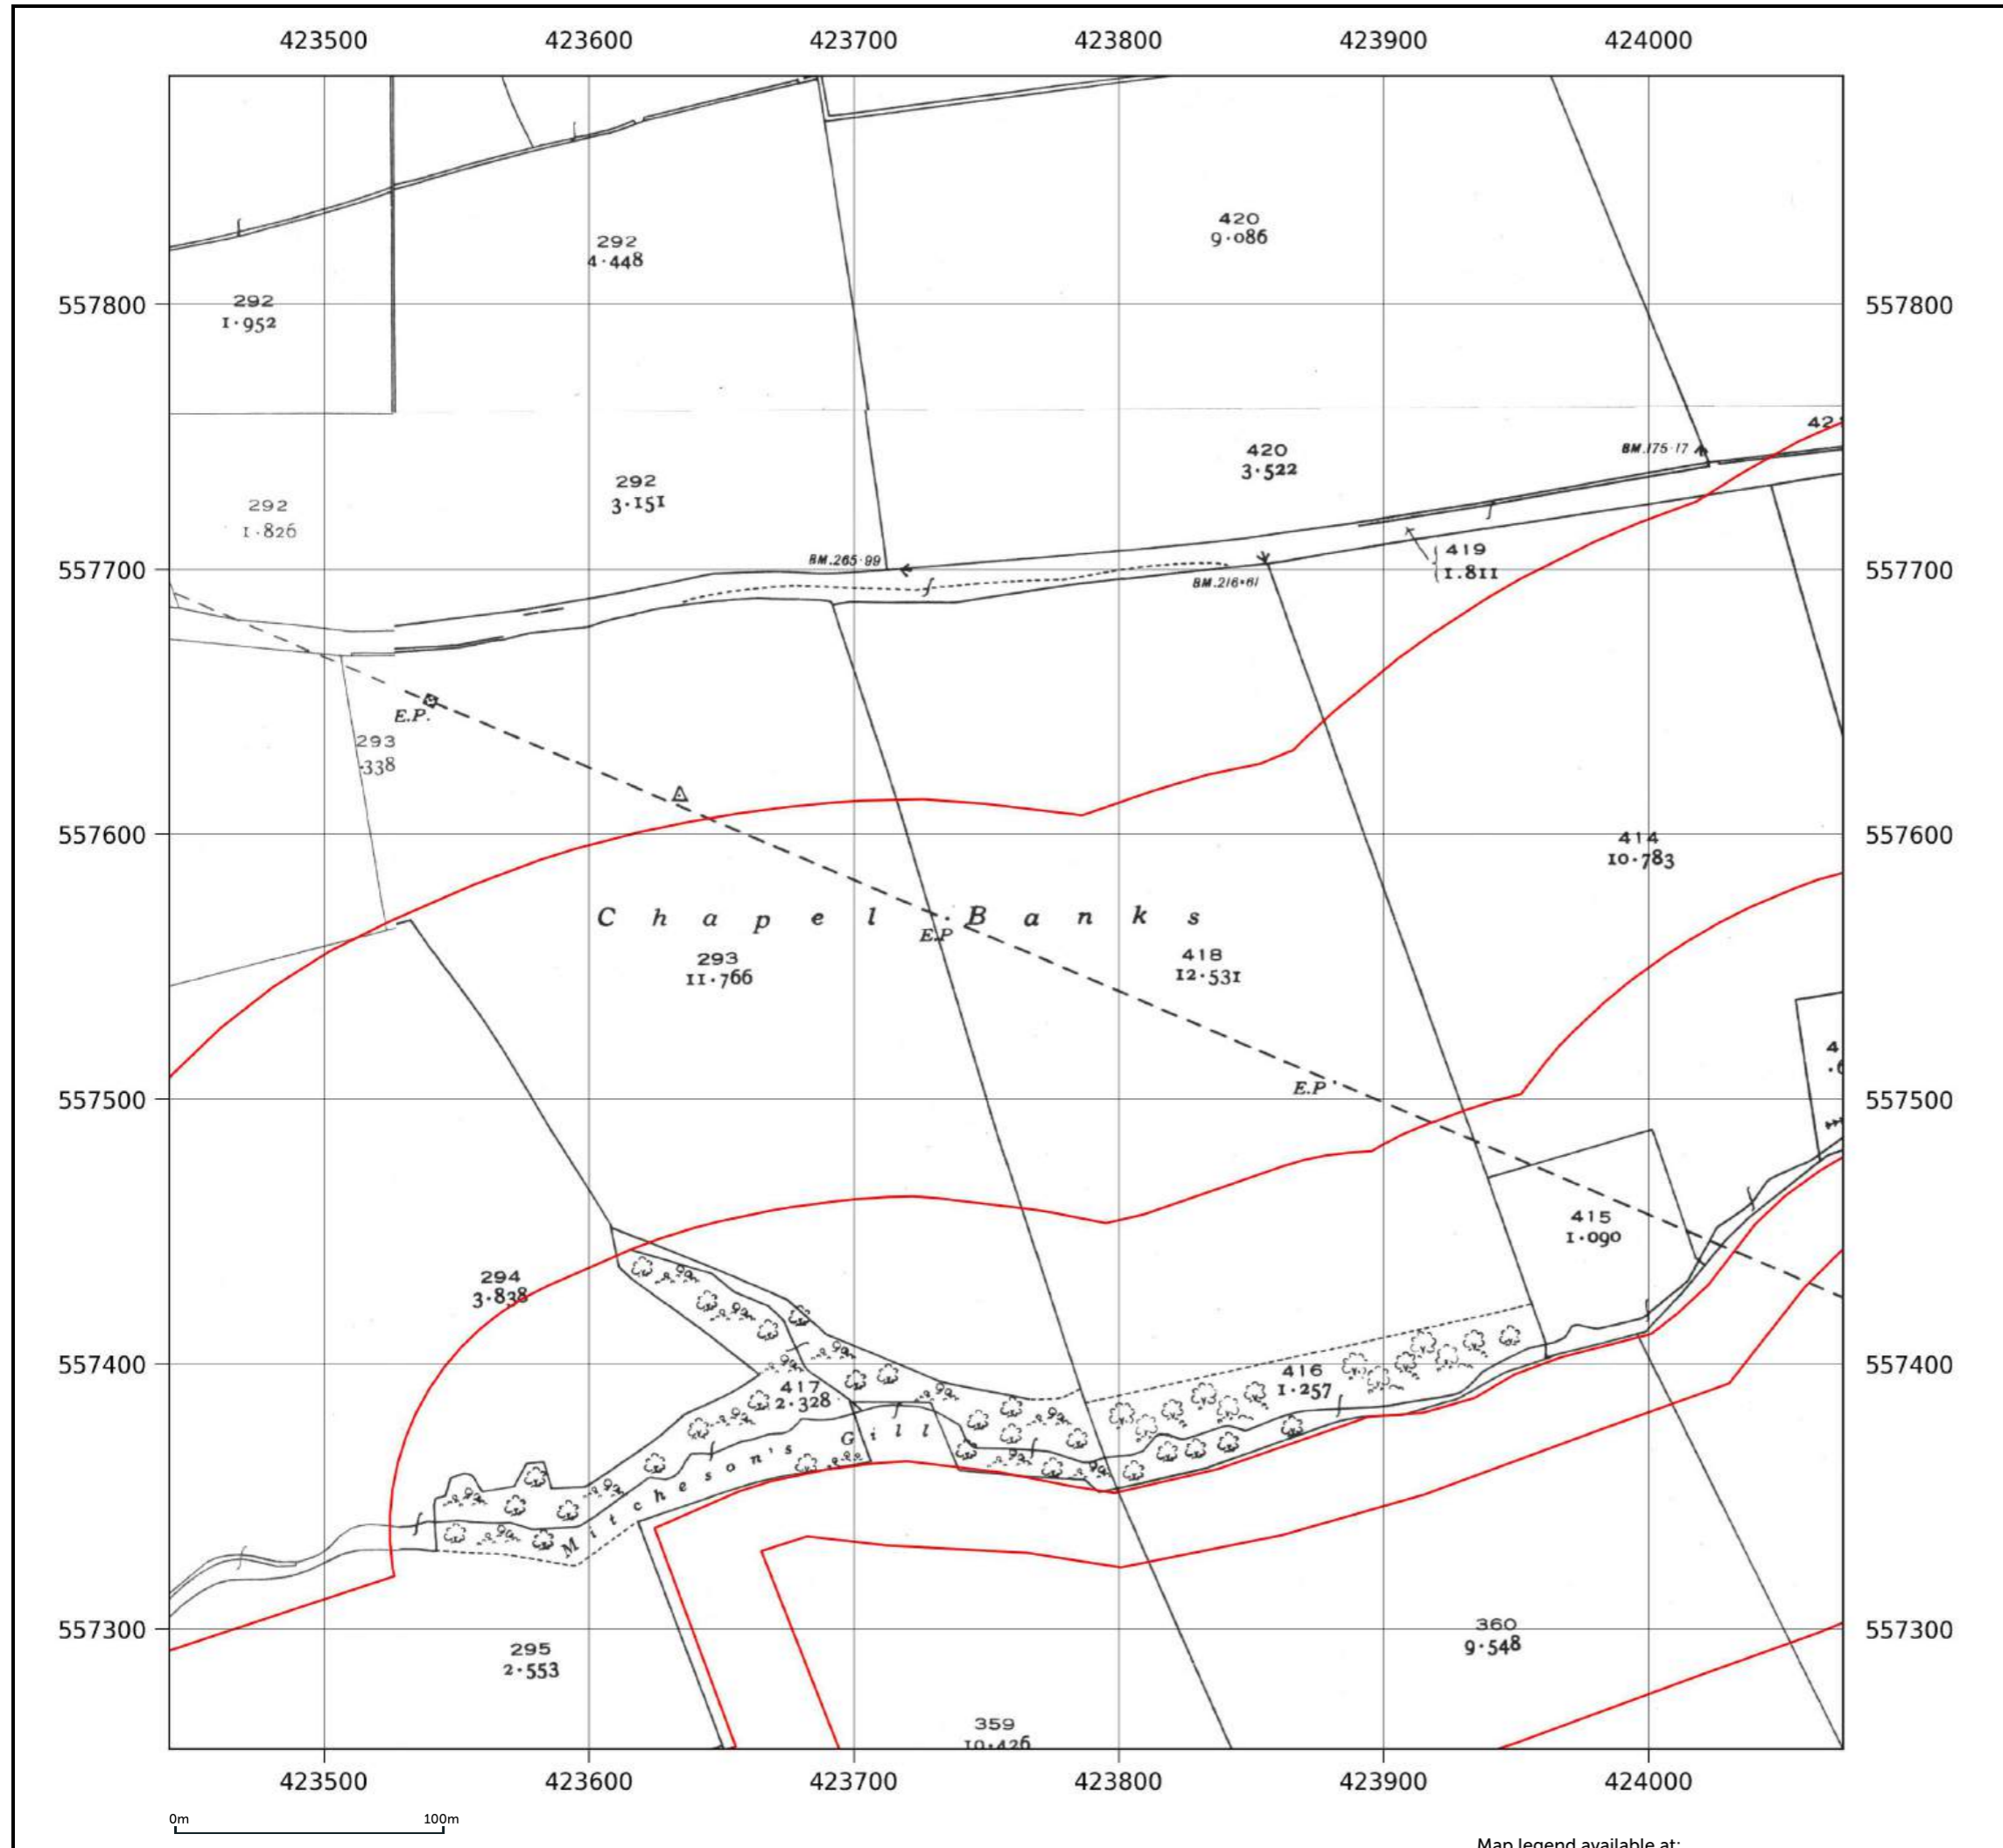

Map legend available at:
knowledge.groundsure.com/hubfs/groundsure_legend.pdf