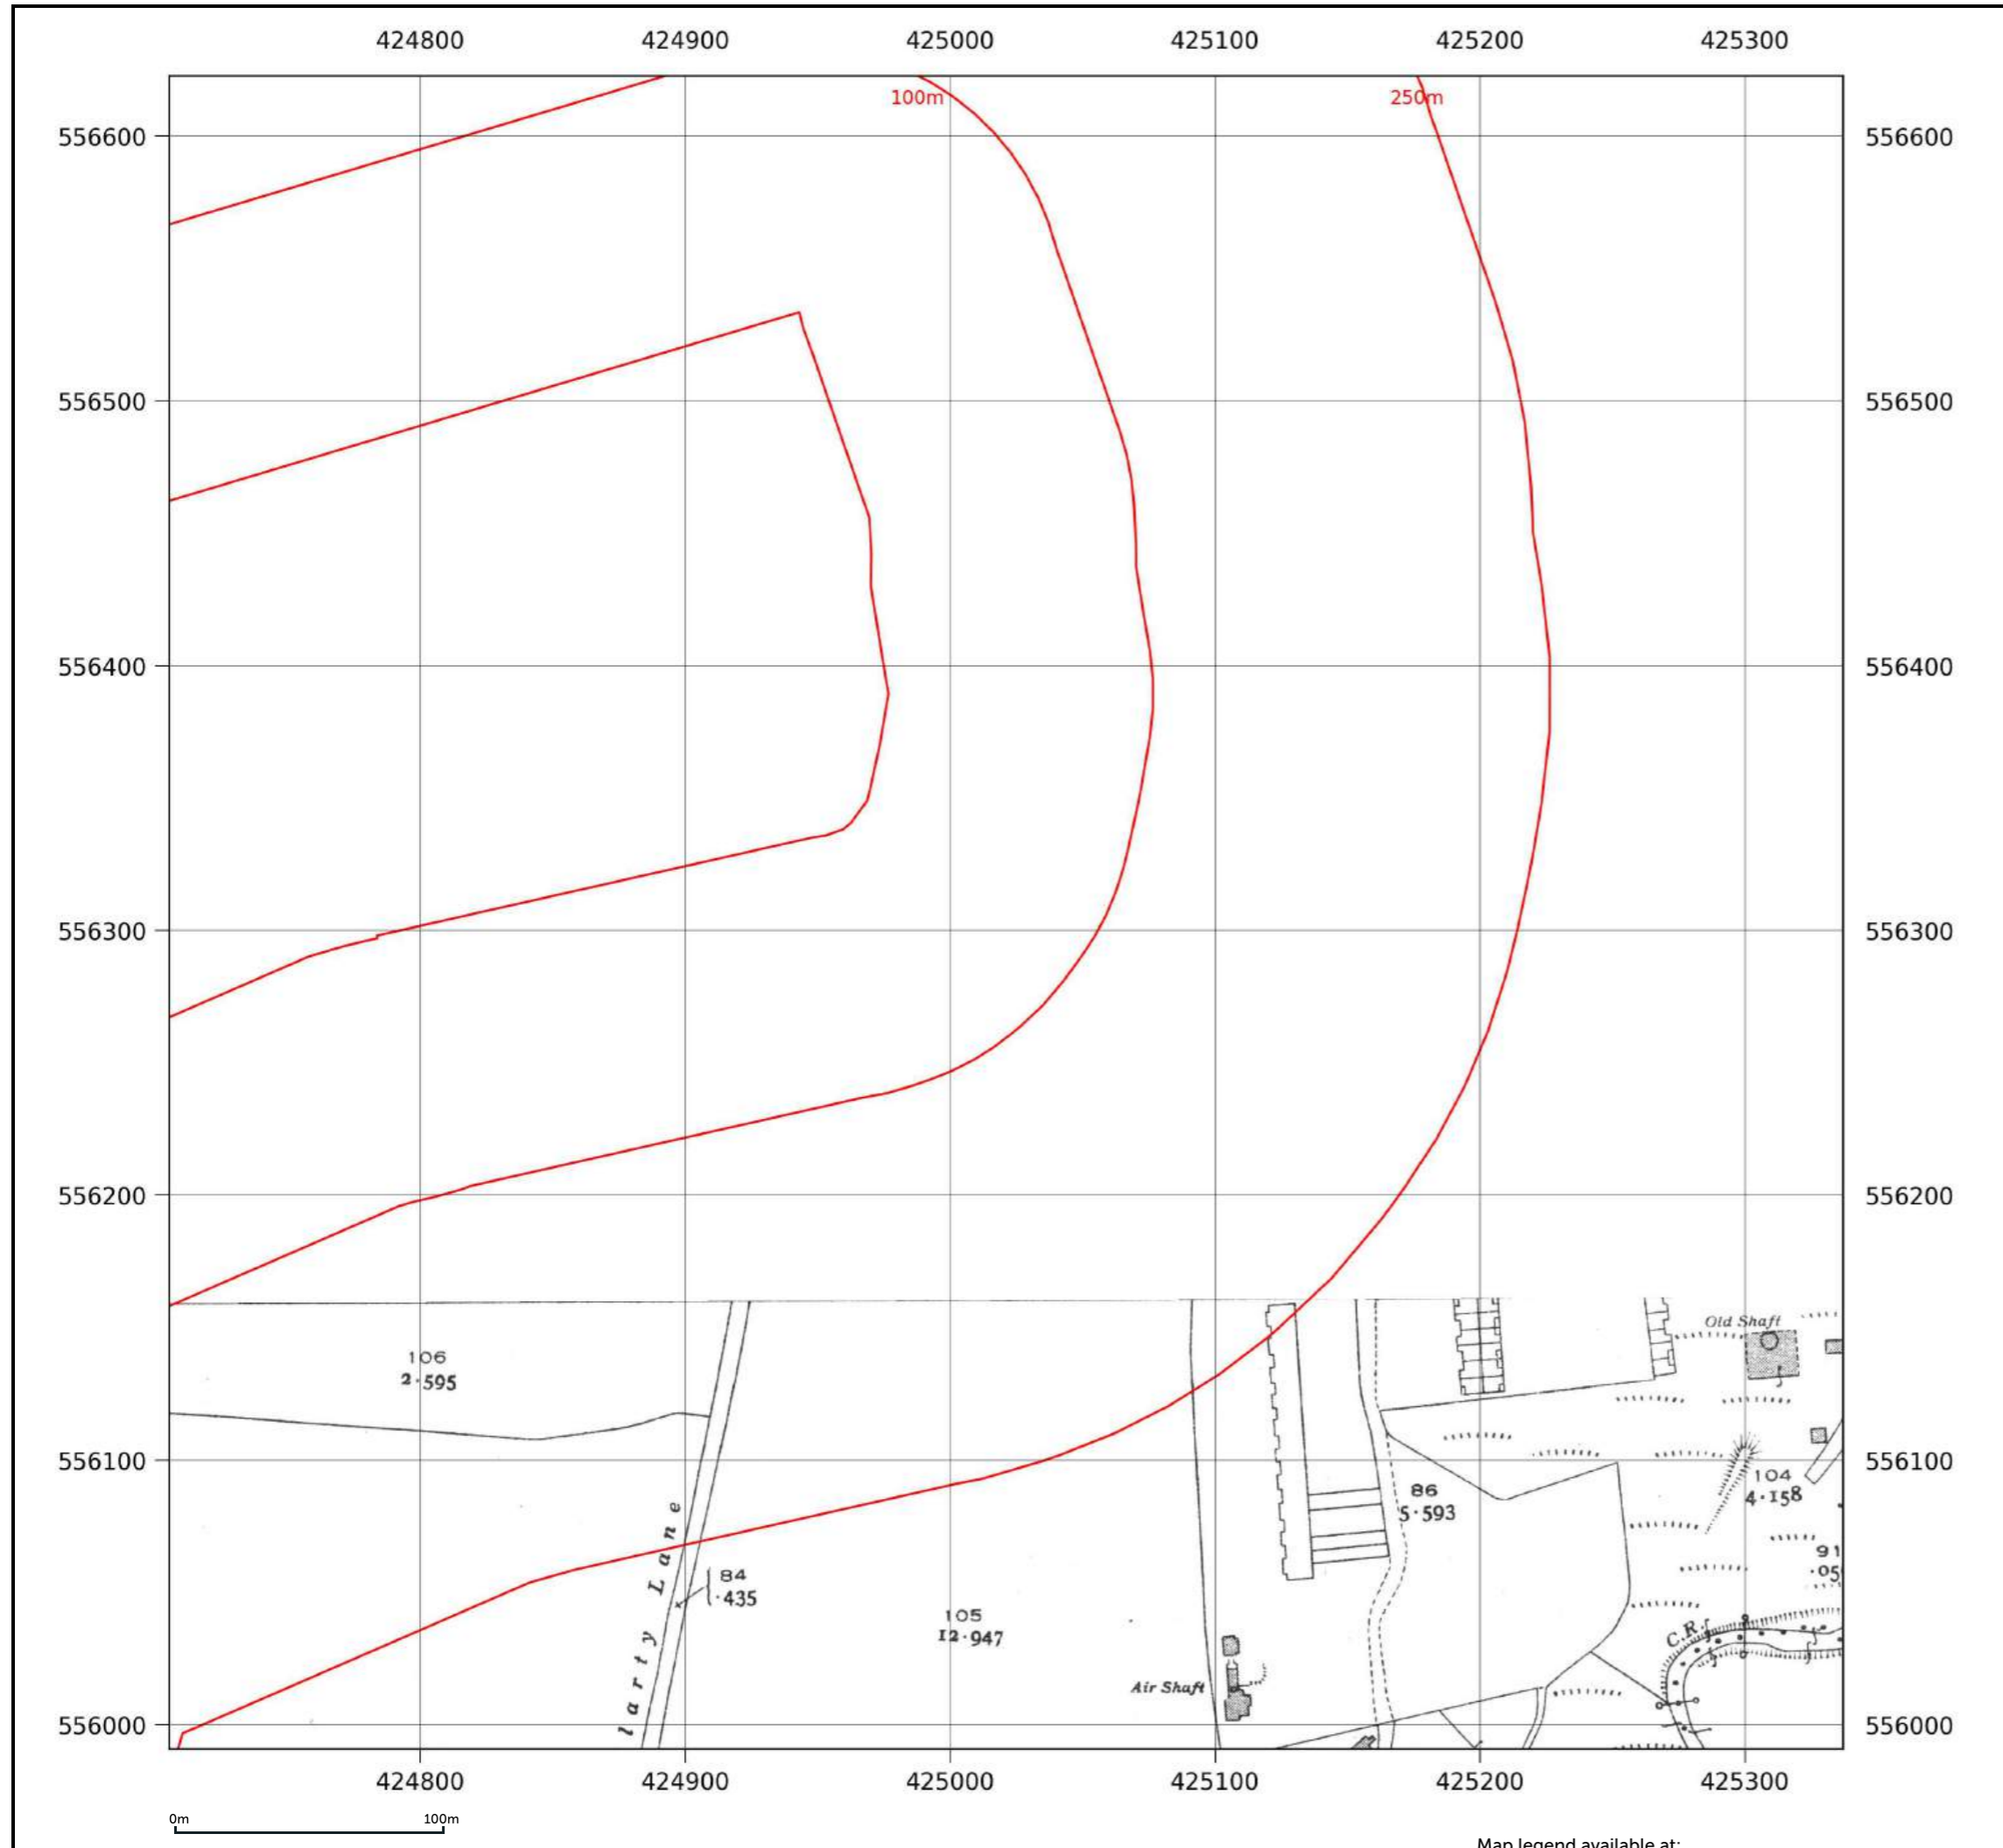

Contact us with any questions at:
info@groundsure.com
01273 257 755