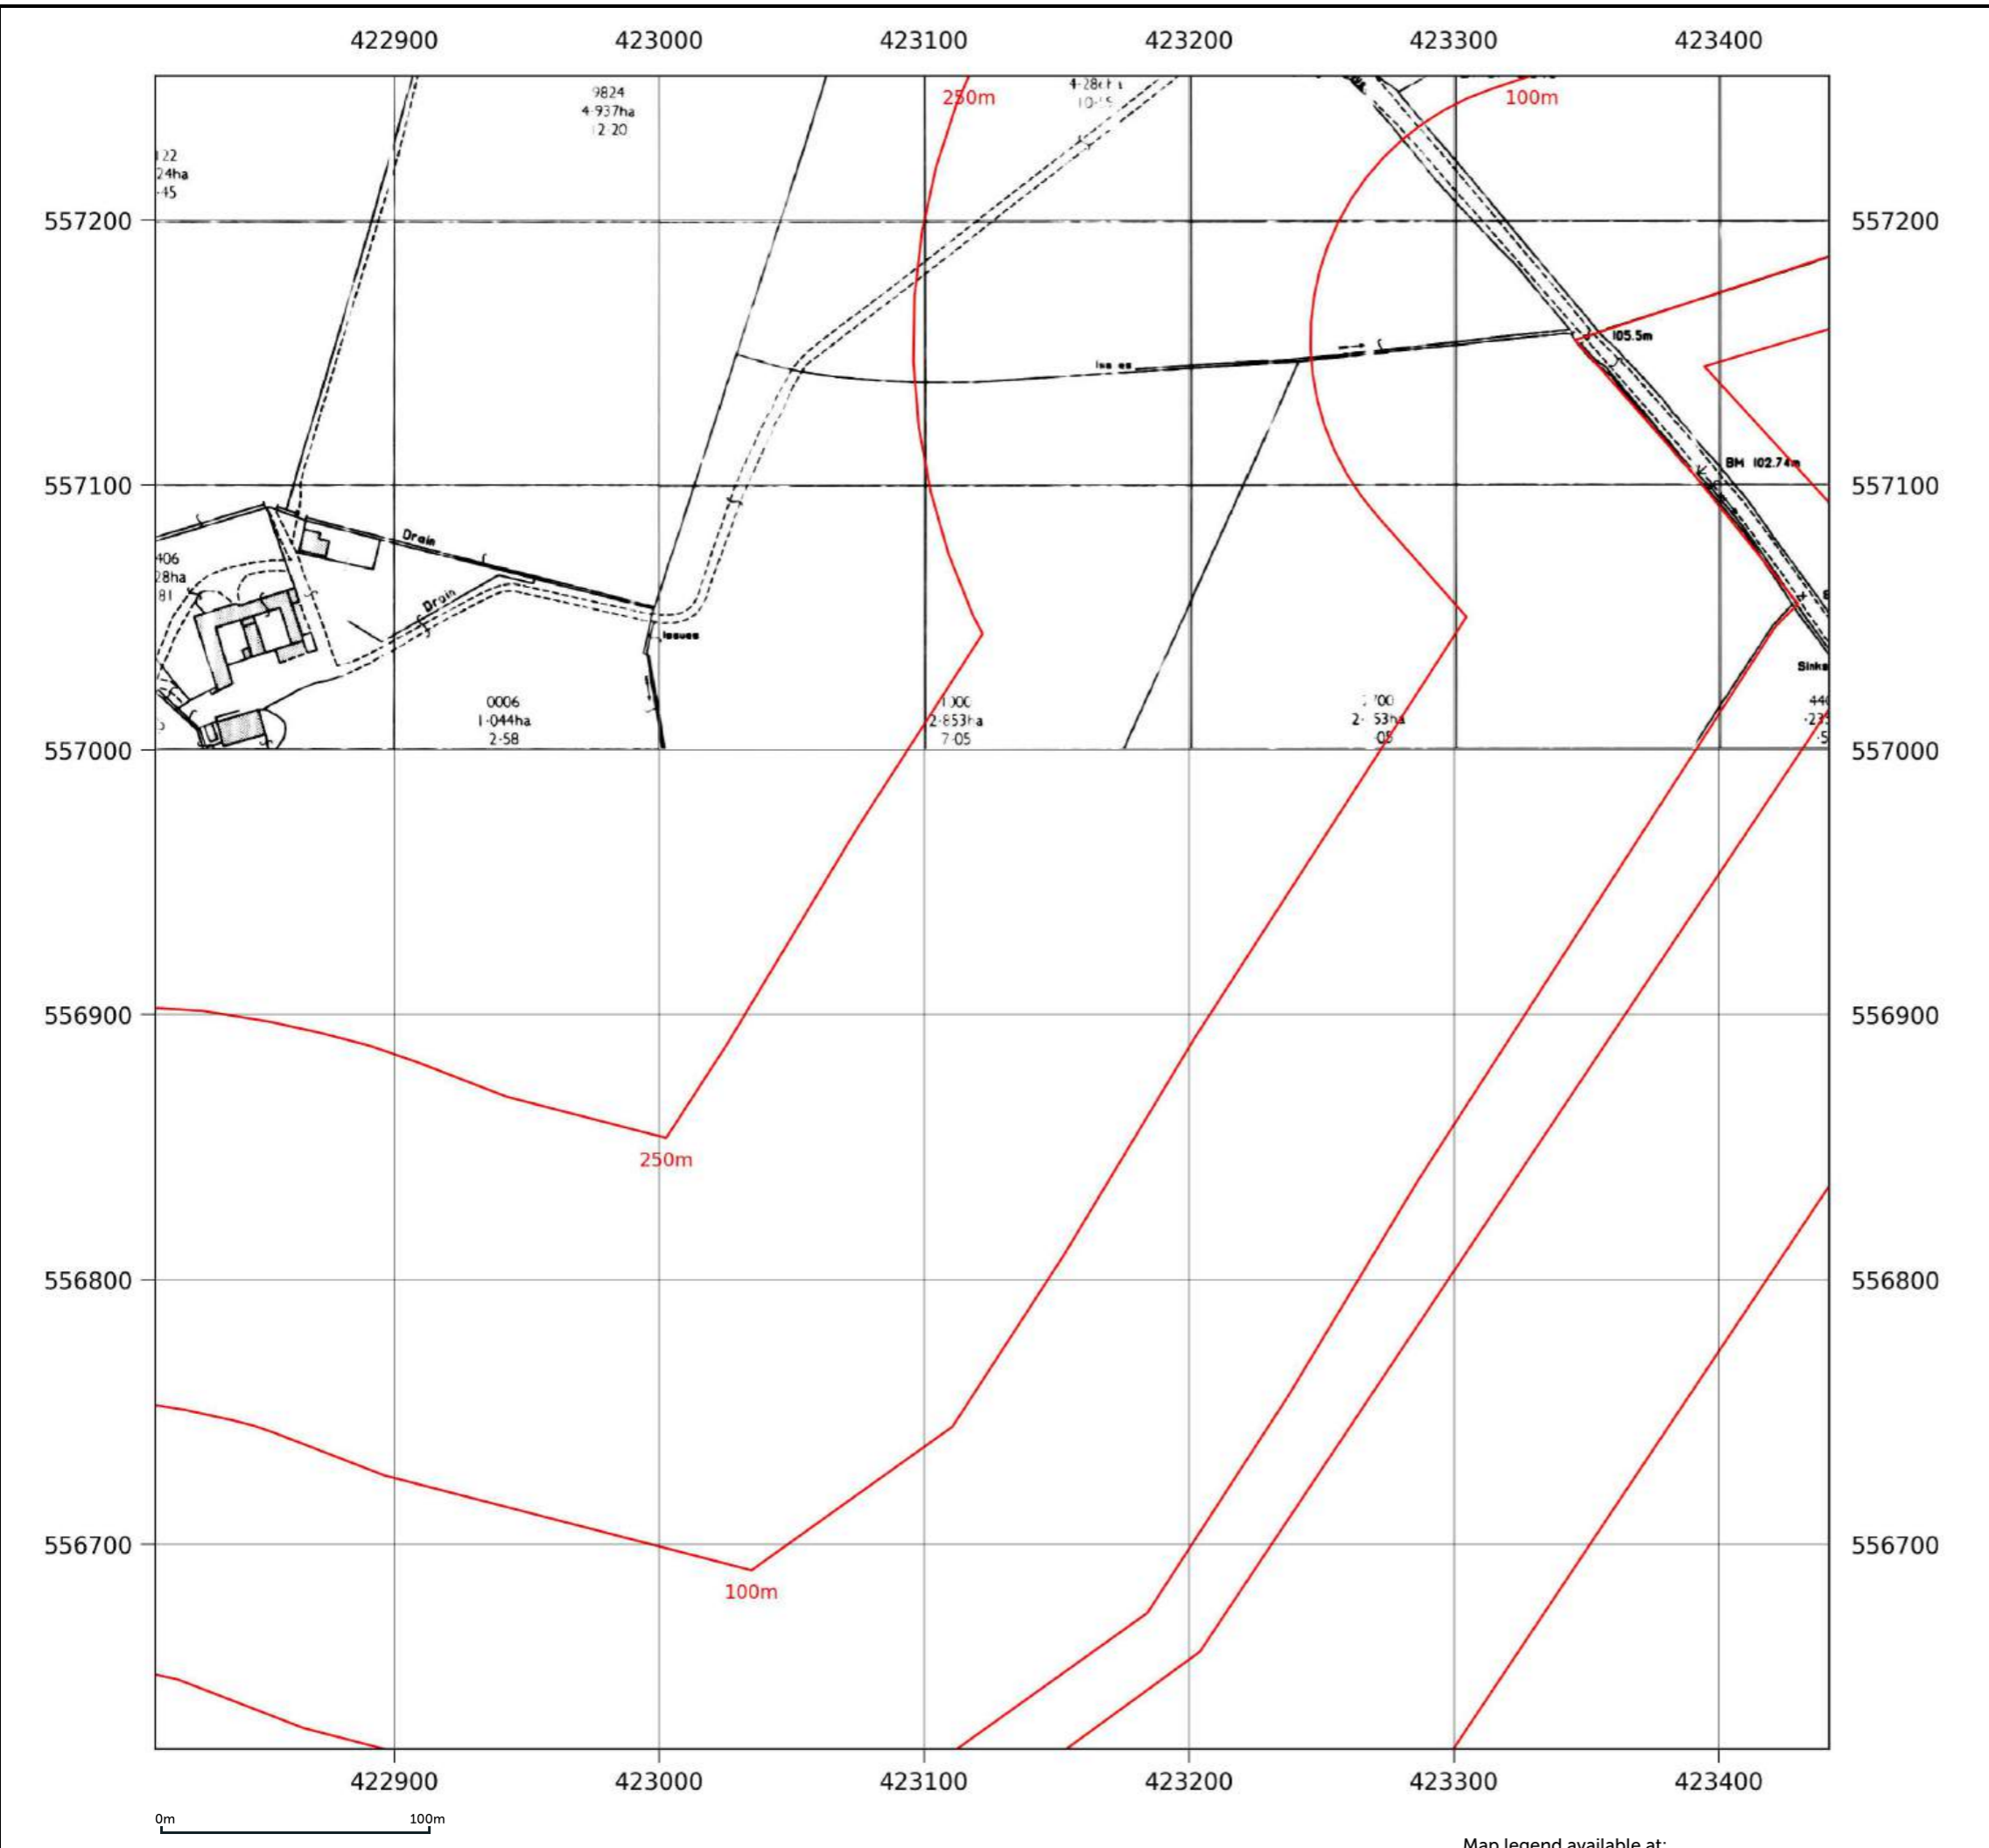

Contact us with any questions at:
info@groundsure.com
01273 257 755