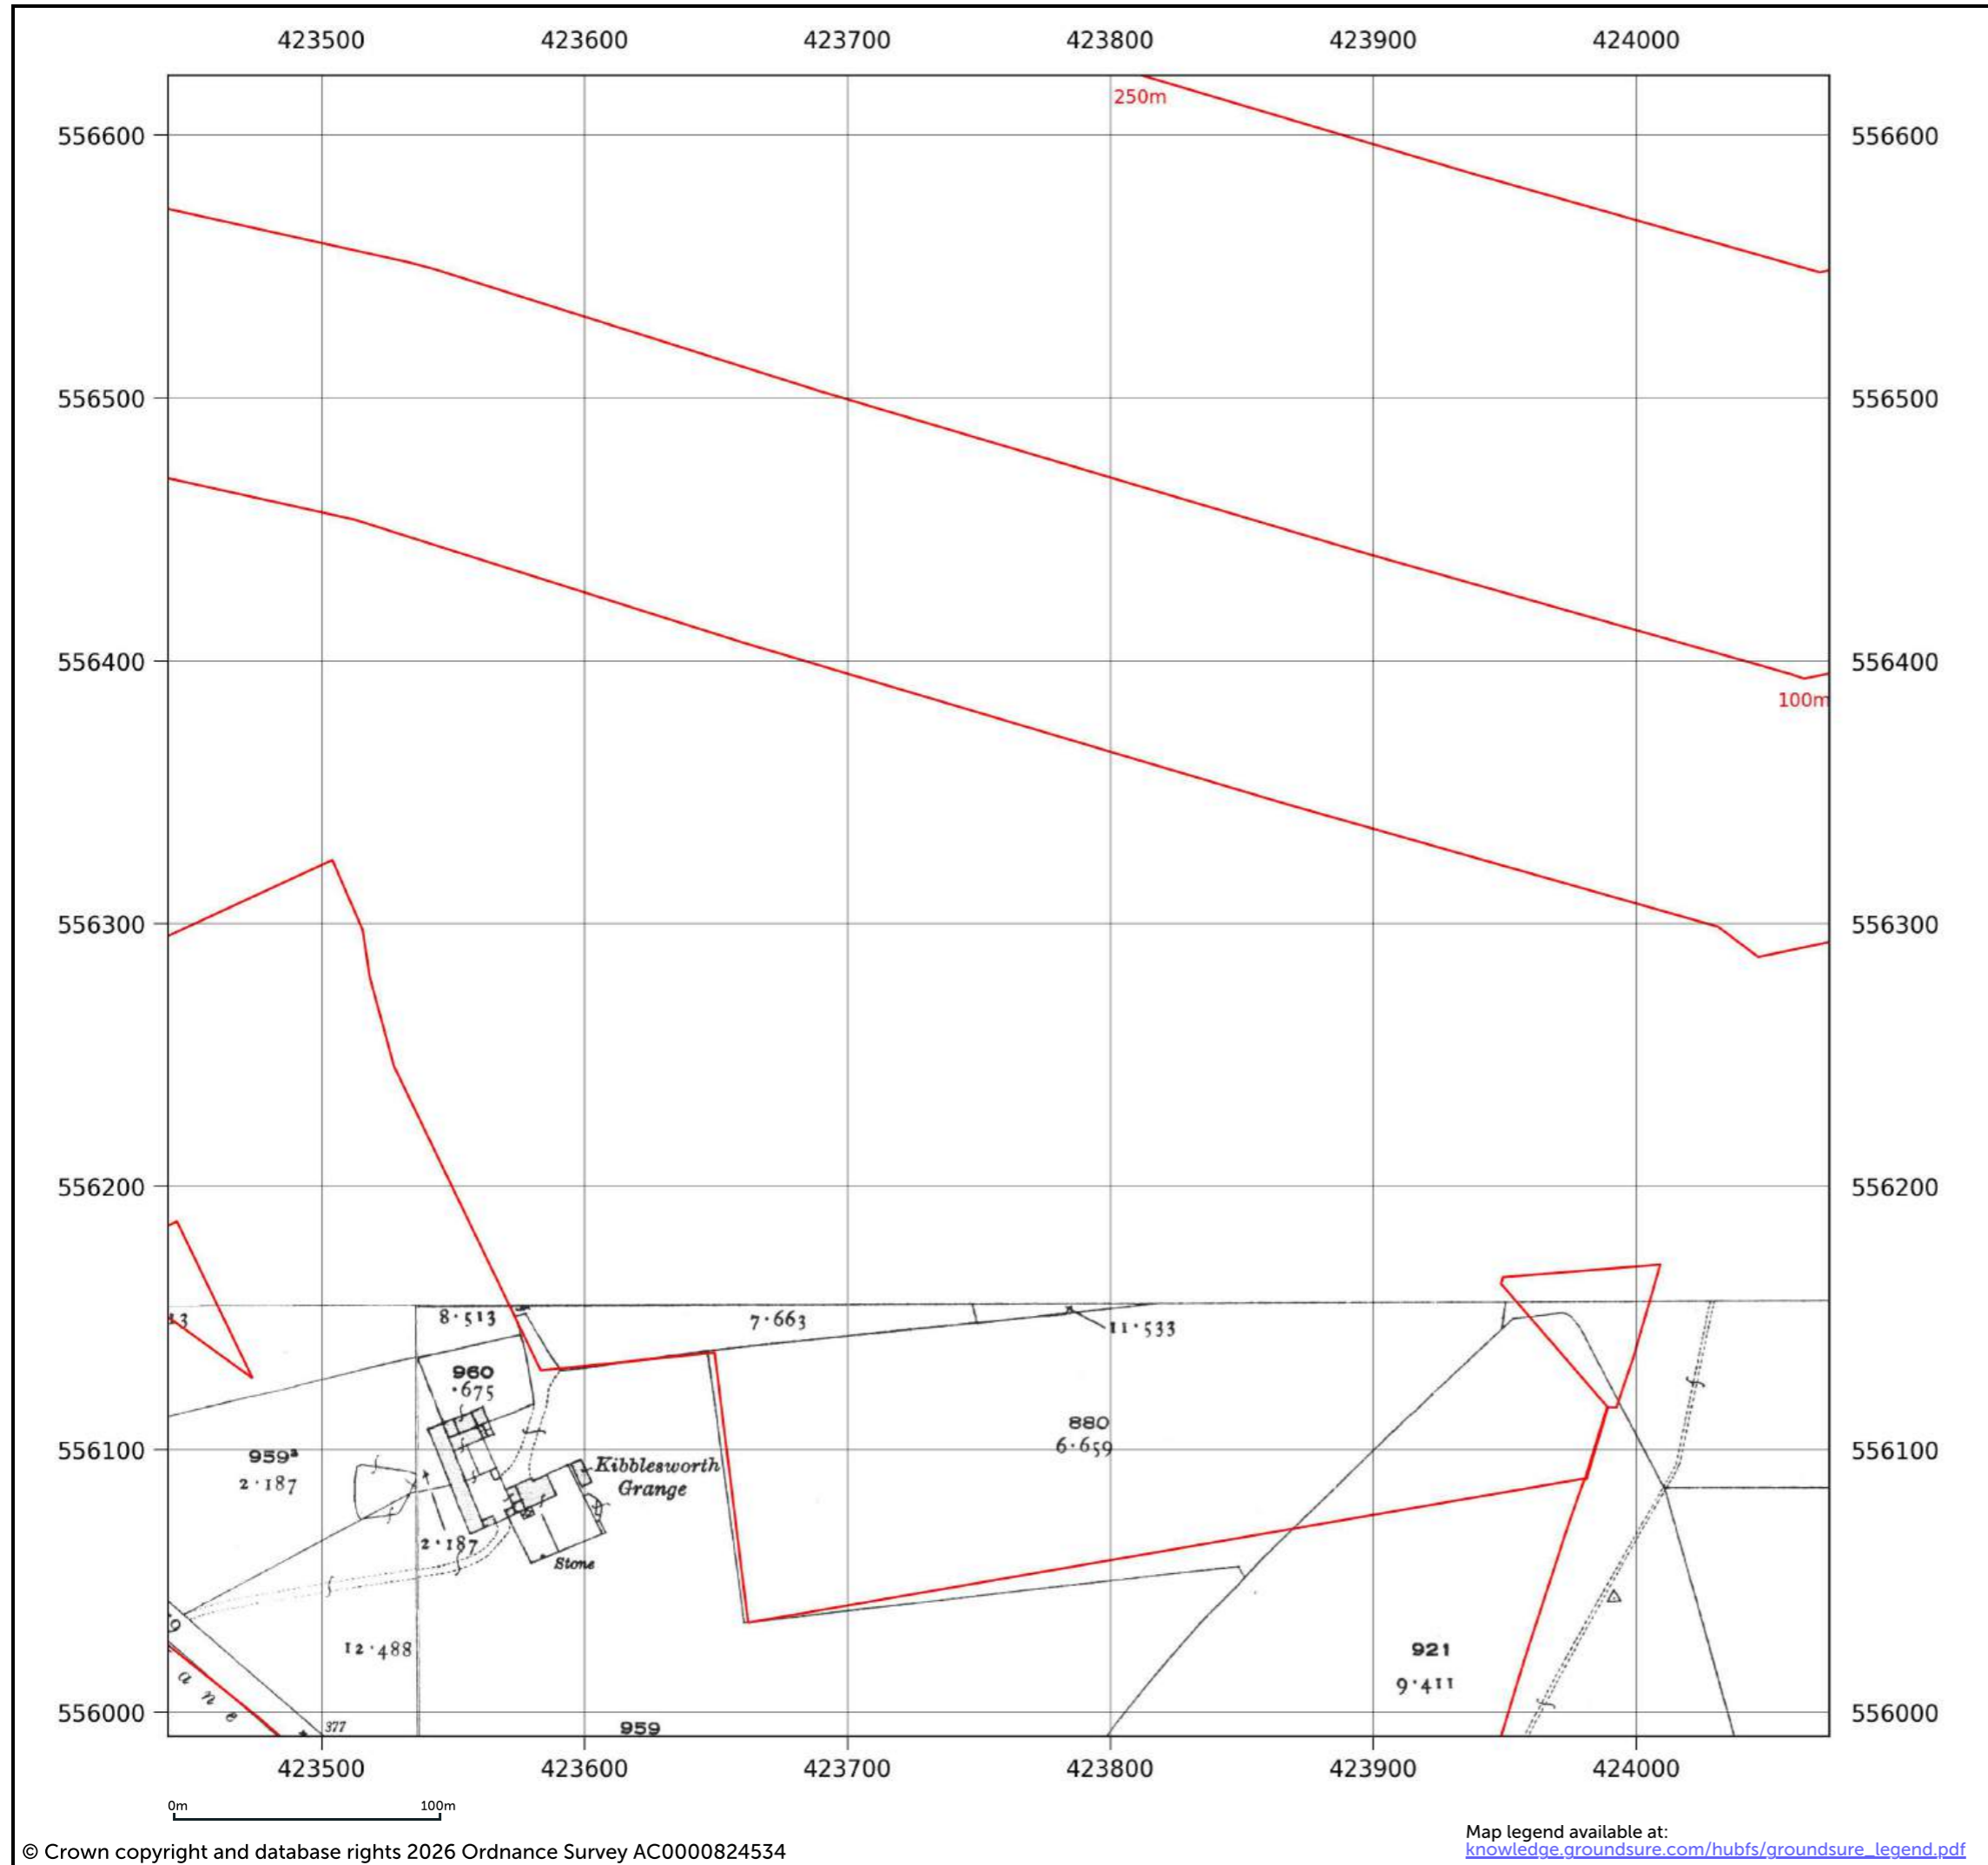

Map legend available at:
knowledge.groundsure.com/hubfs/groundsure_legend.pdf