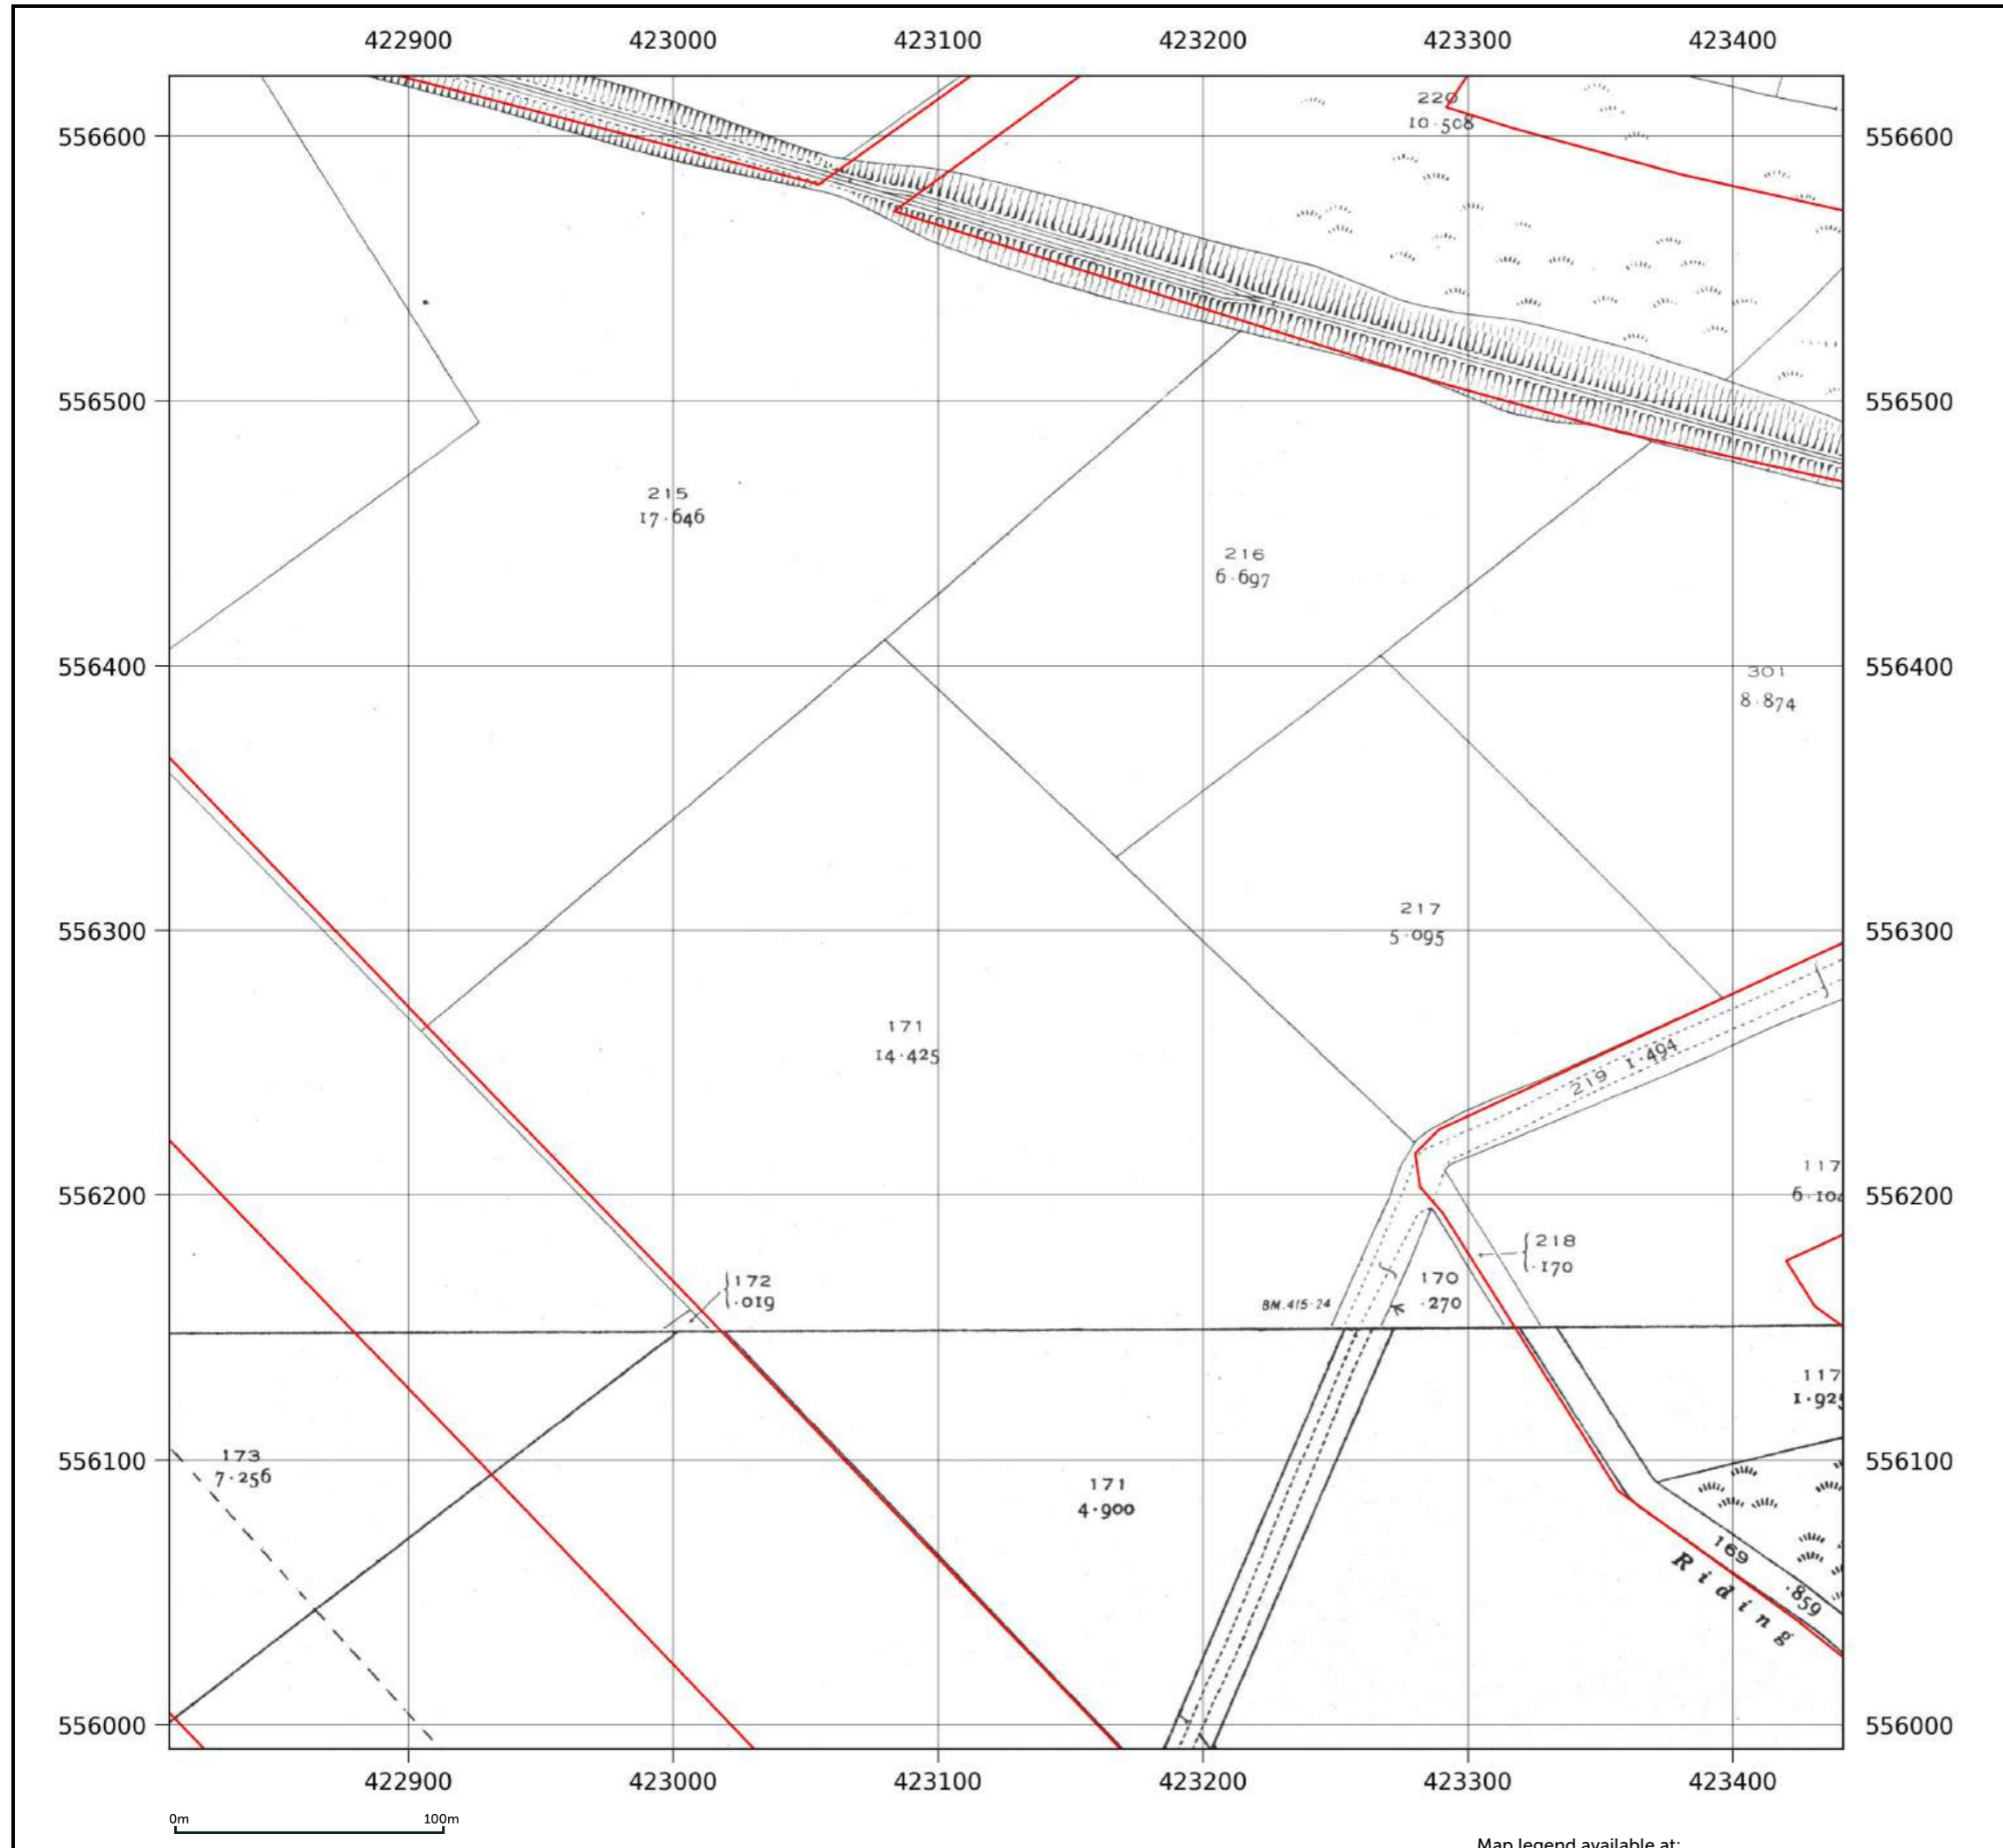

Contact us with any questions at:
info@groundsure.com
01273 257 755