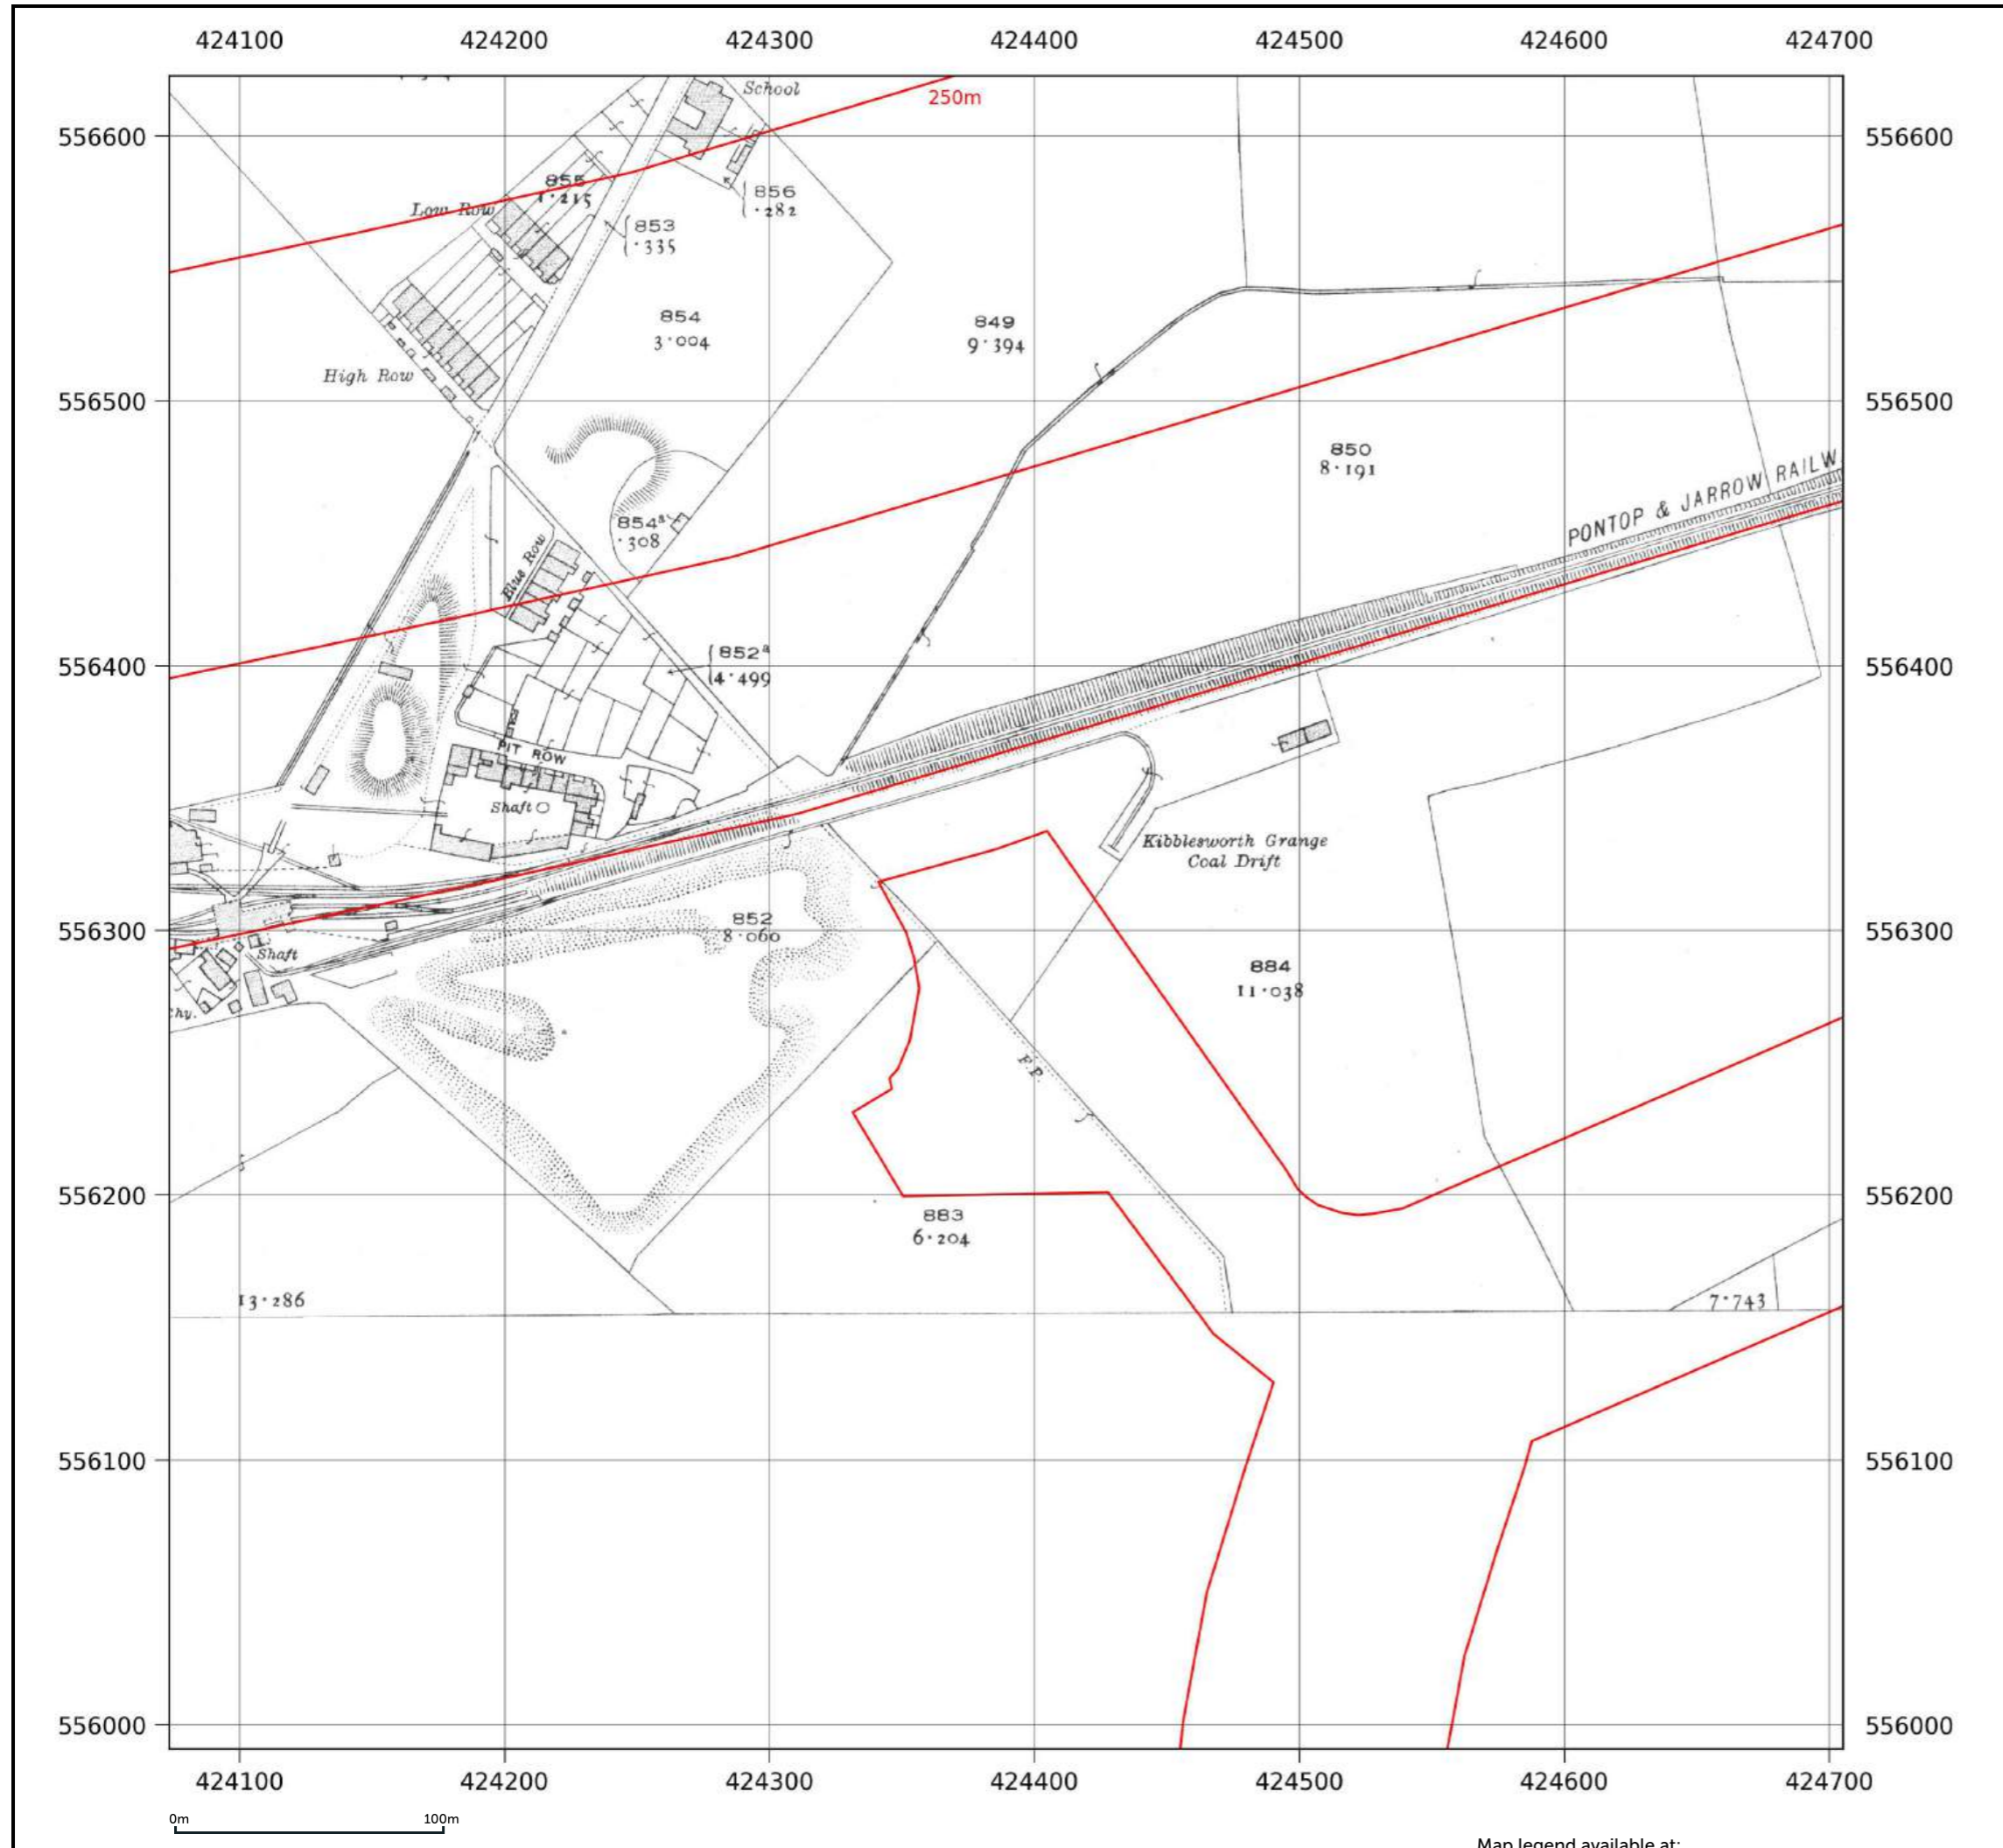

Map legend available at:
knowledge.groundsure.com/hubfs/groundsure_legend.pdf