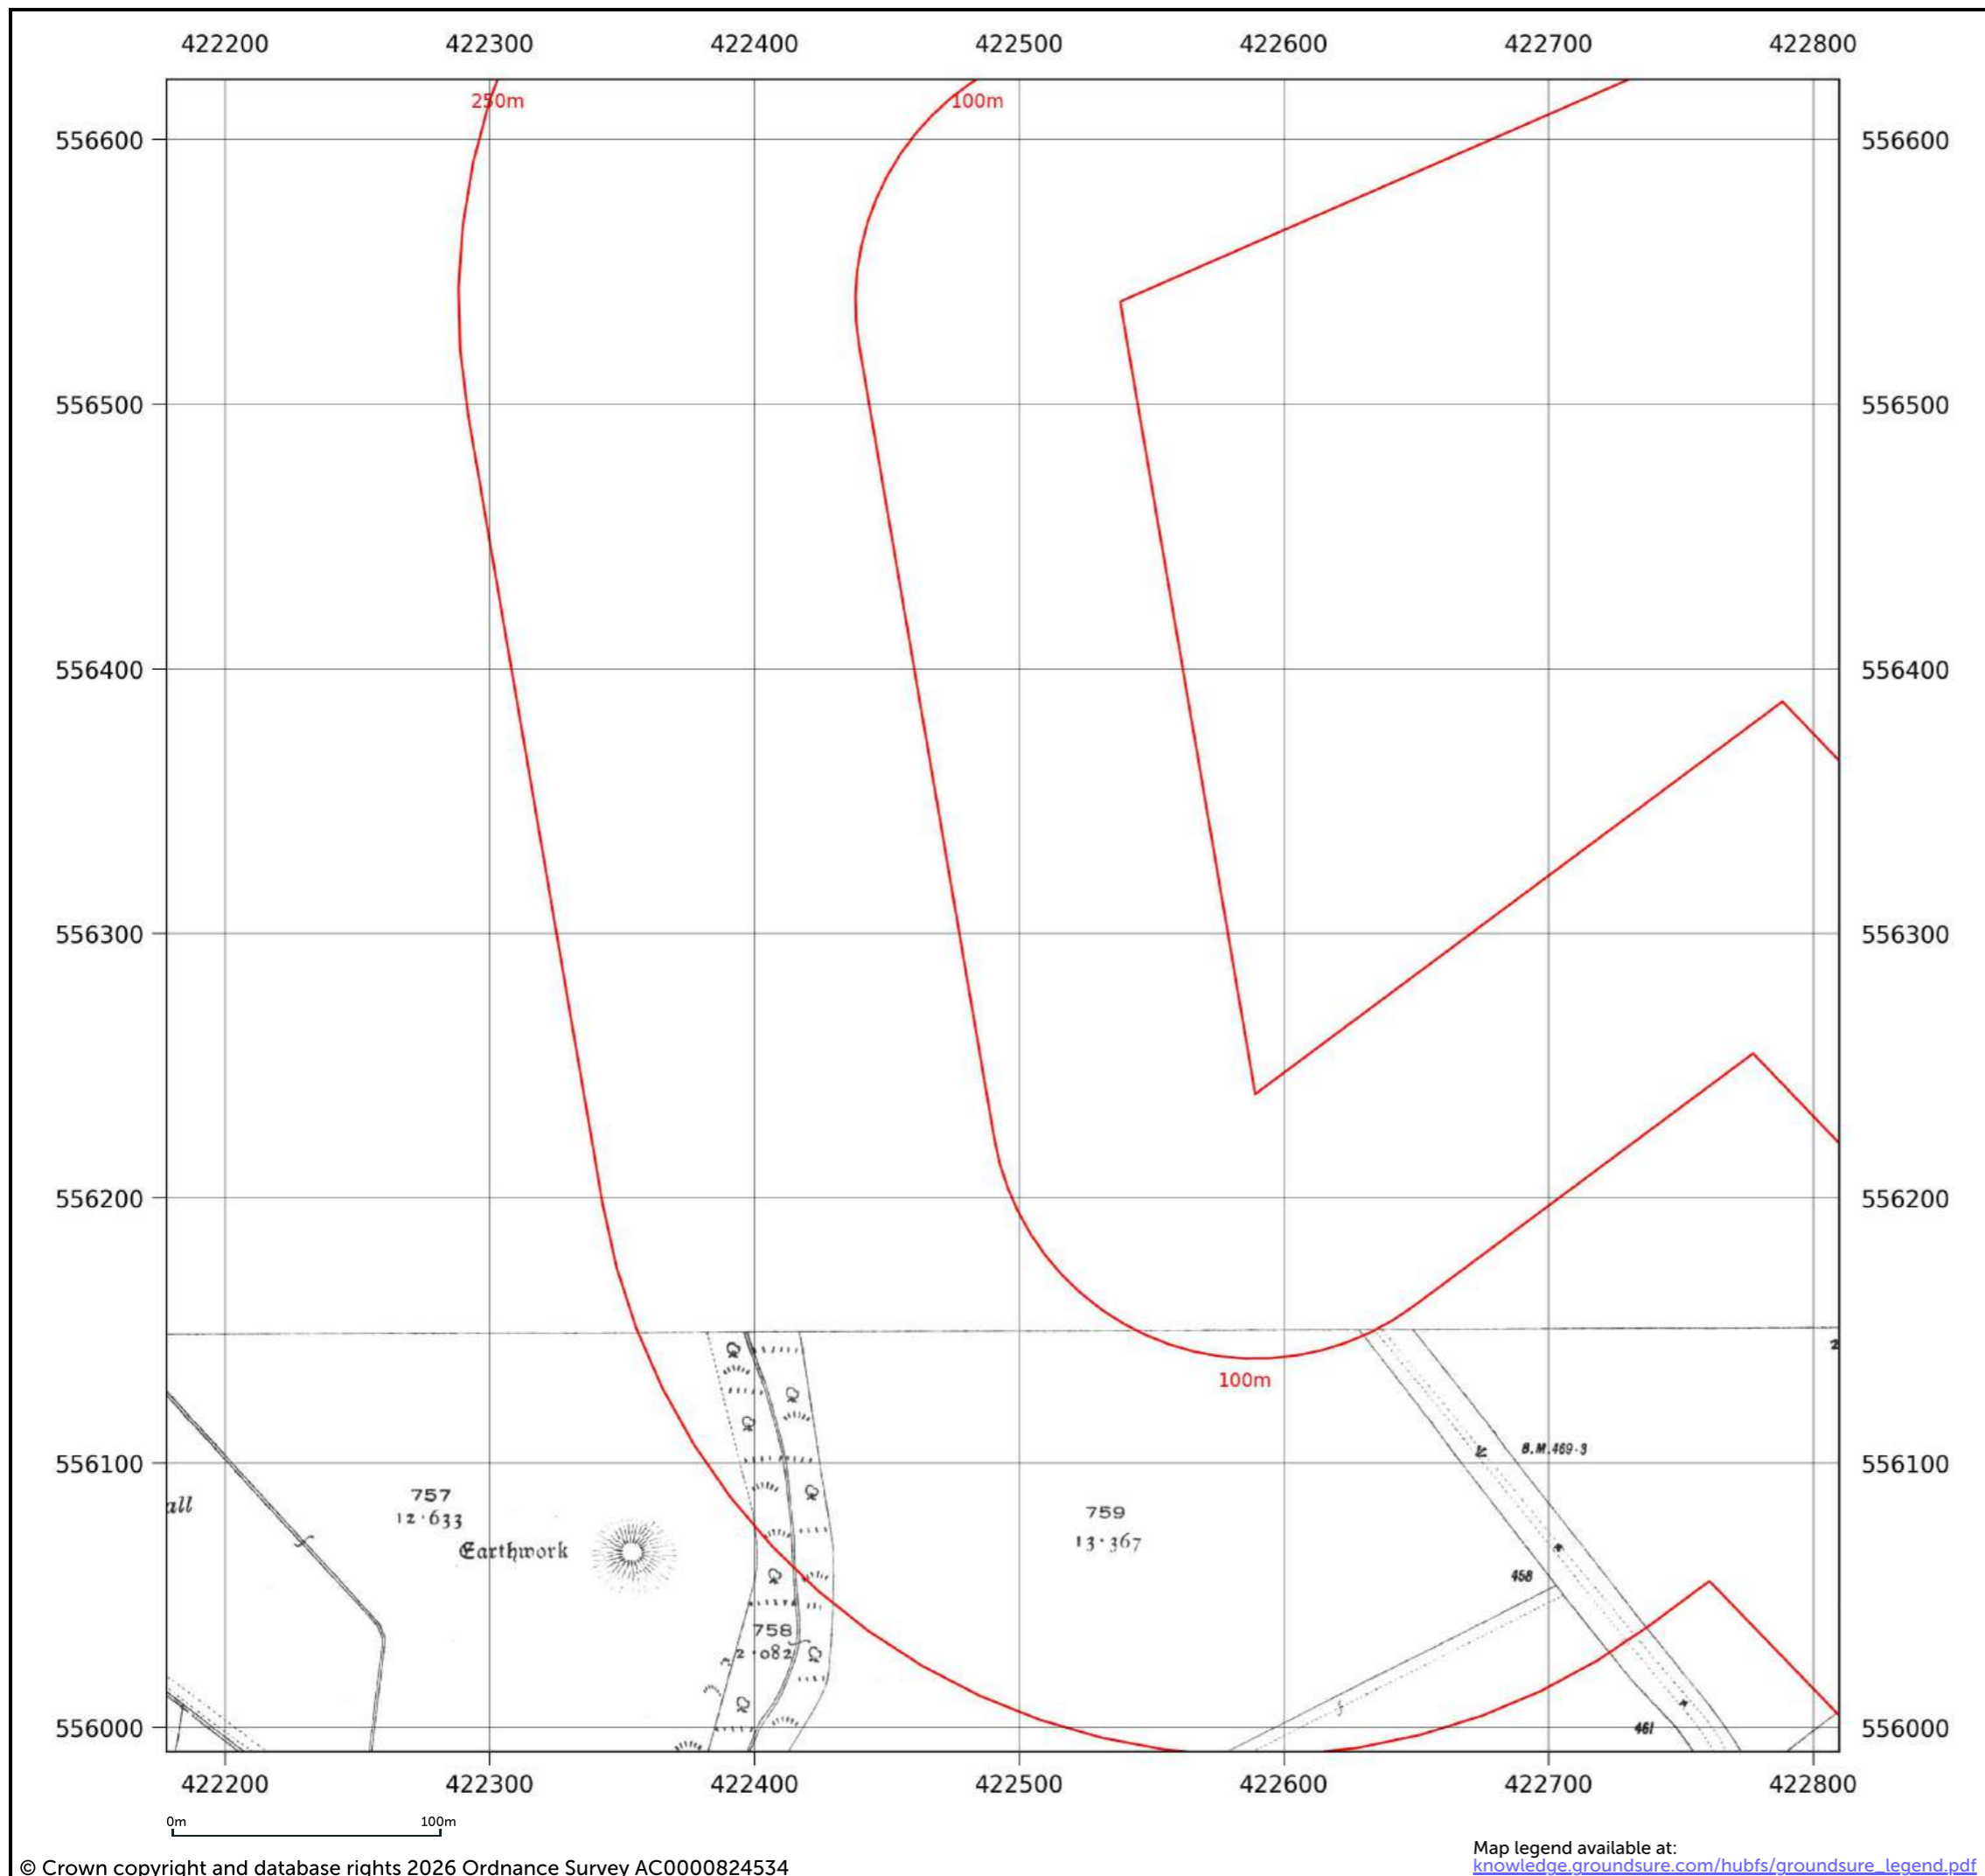

Contact us with any questions at:
info@groundsure.com
01273 257 755