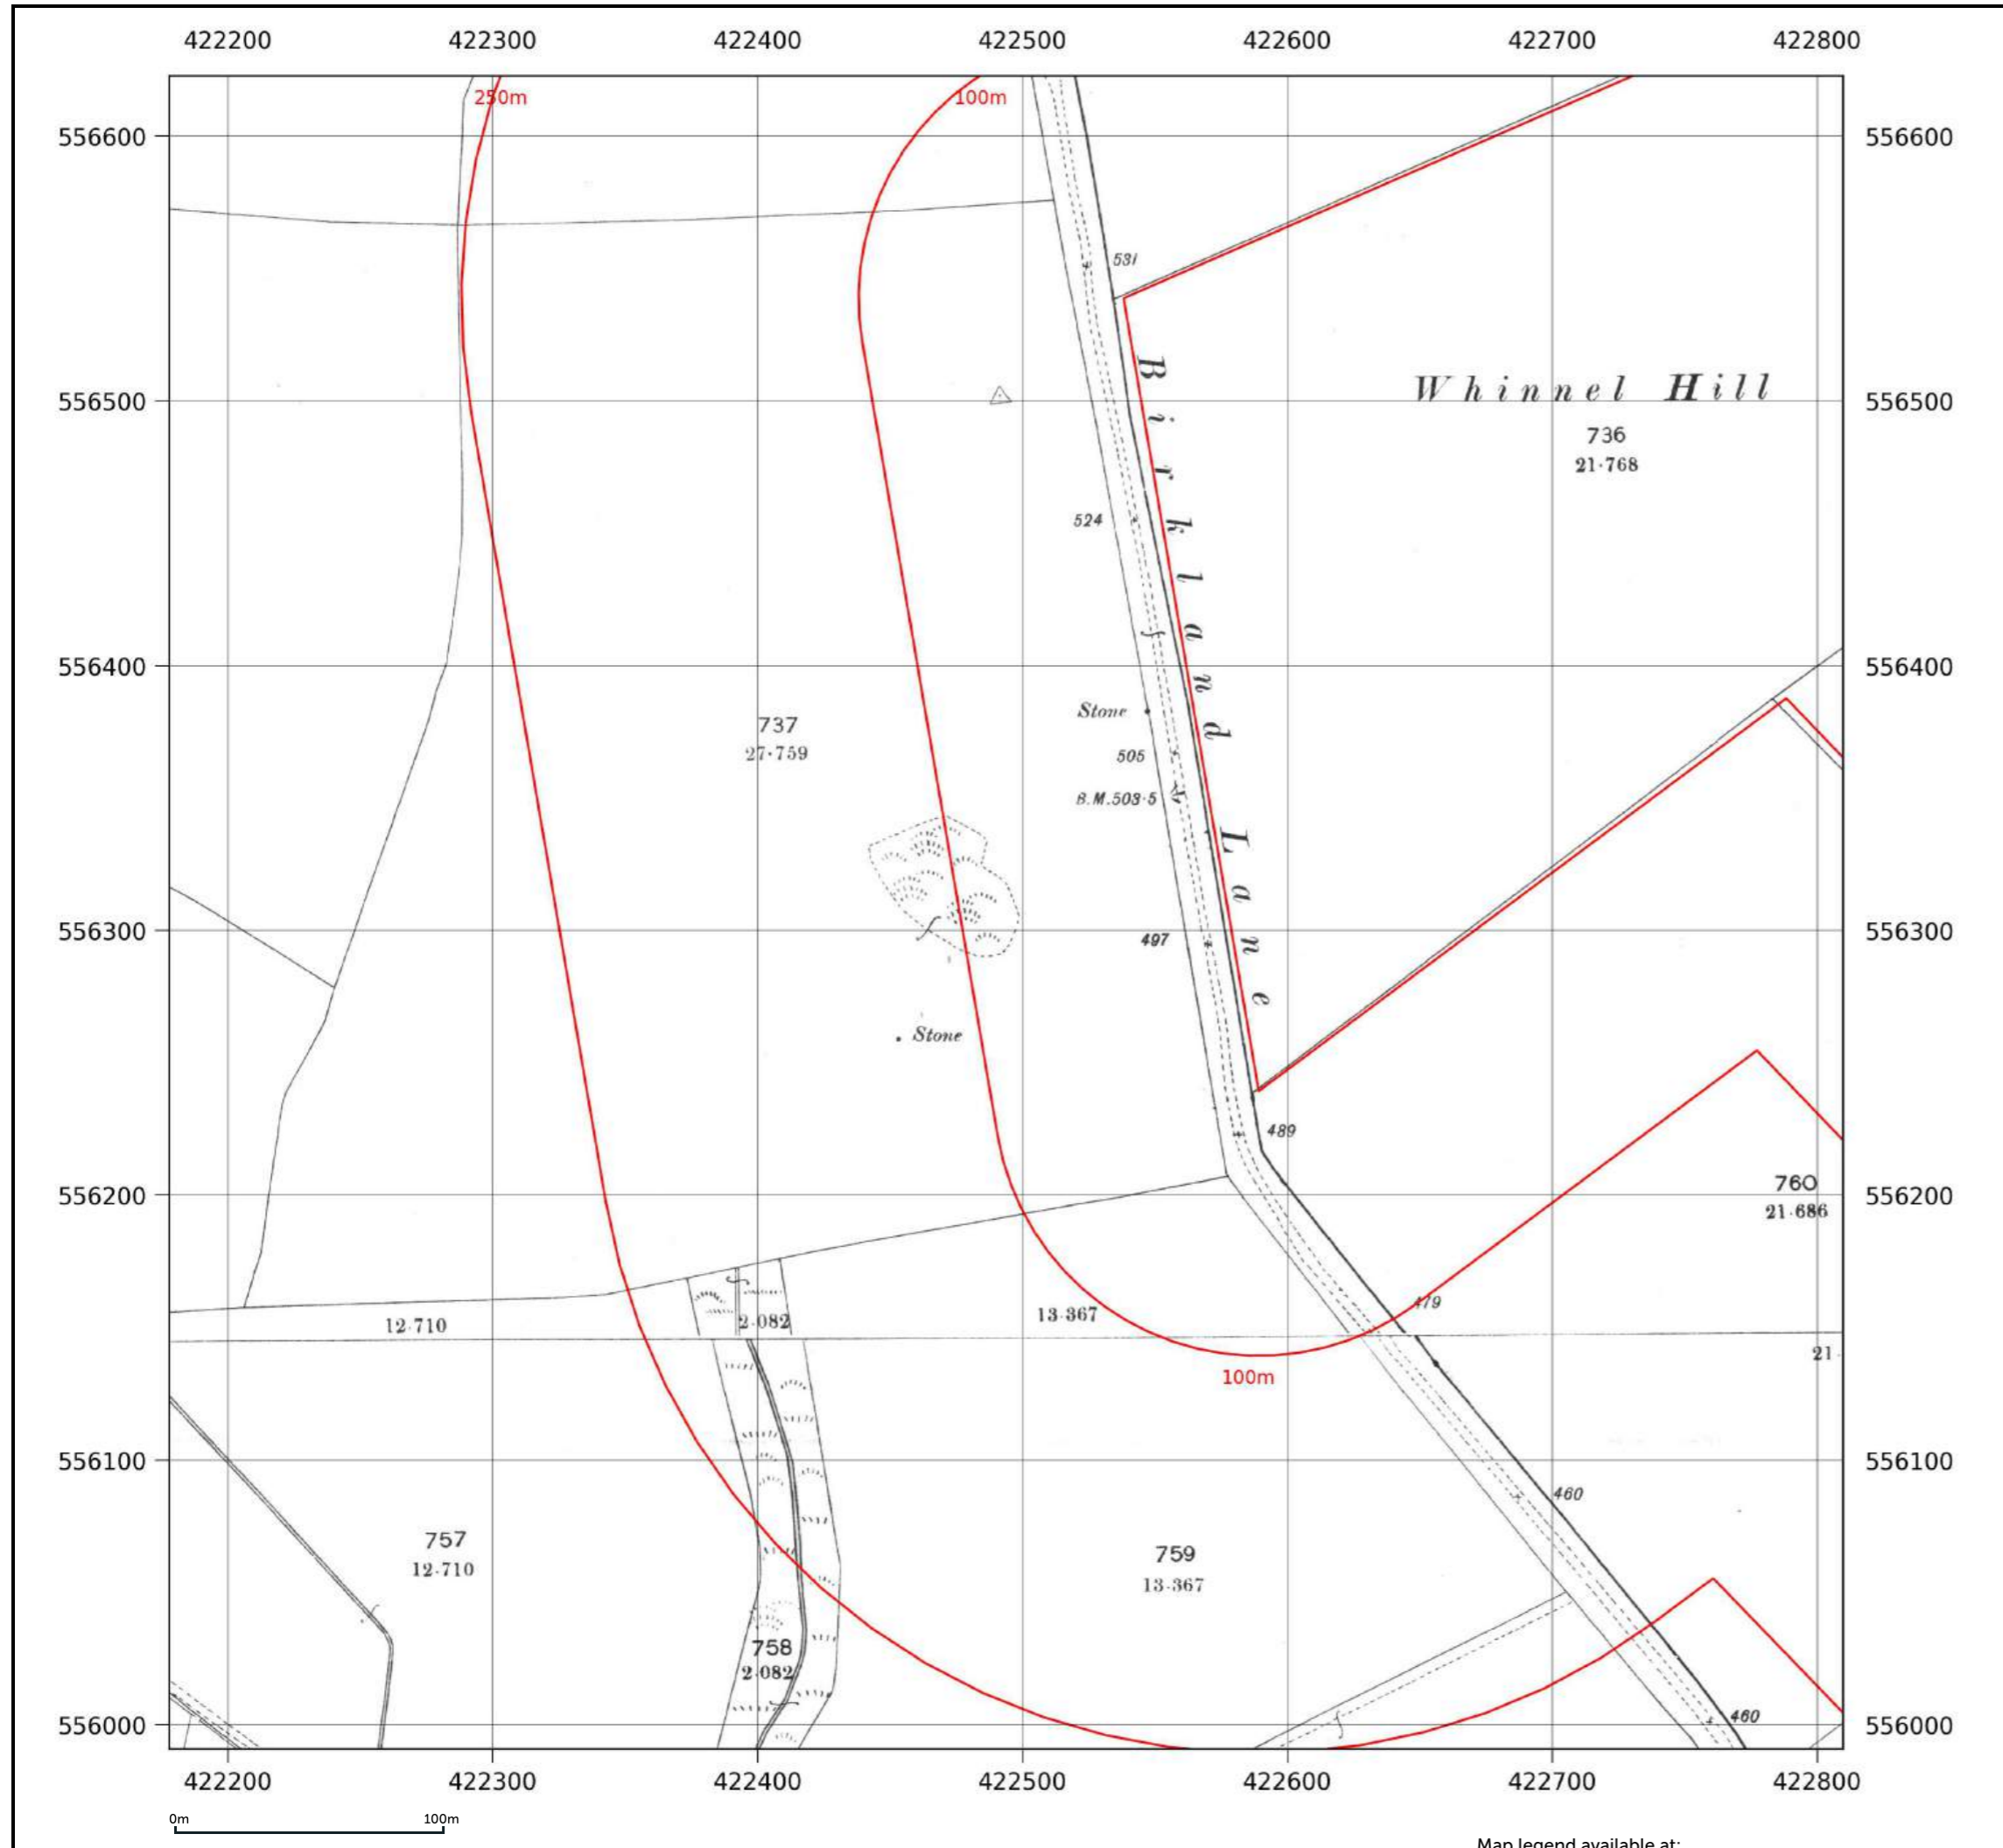

Contact us with any questions at:
info@groundsure.com
01273 257 755