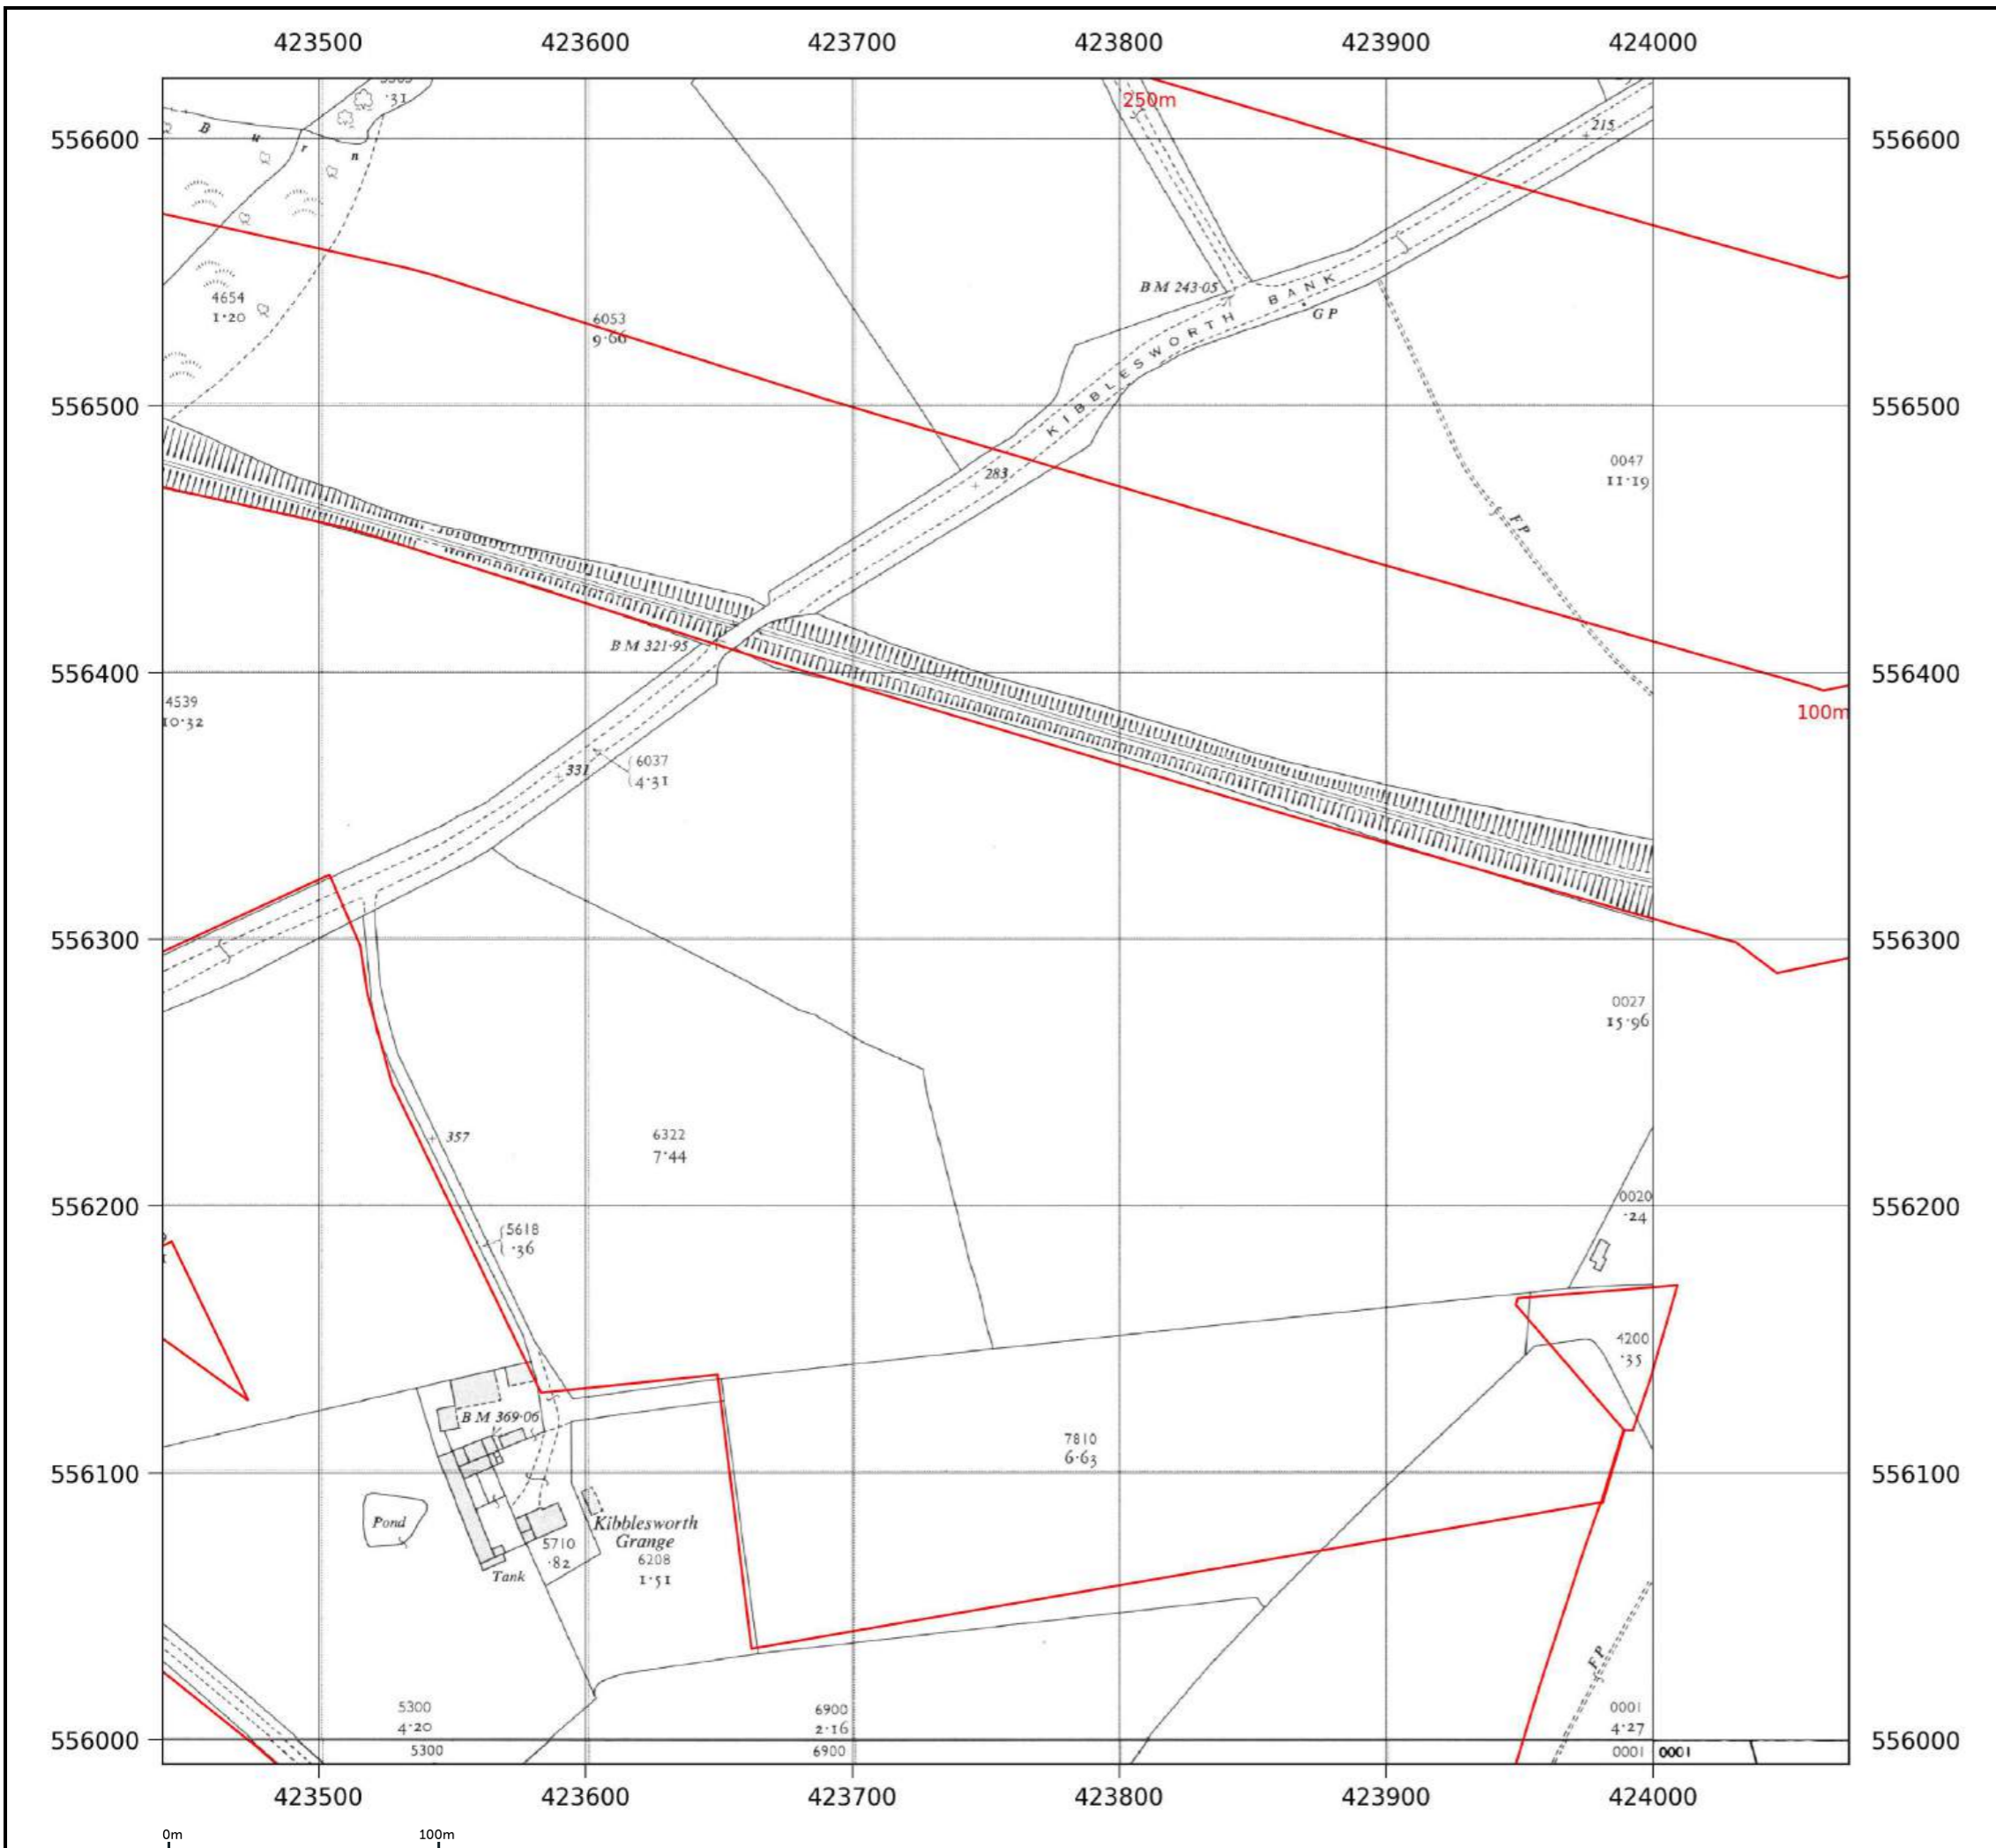

Site details: Coltsdene, Kibblesworth, Gateshead
Client ref: PO14046 : Groundsure Report 244990
Report ref: GS-GSA-RLE-EWD-SPL
Grid ref: 423687.94, 556385.5
Production date: 18 March 2026

Map name: National Grid
Map date: 1959-1960
Scale: 1:2,500
Printed at: 1:2,500

Date: 1960
Surveyed: 1959
Revised: 1959
Copyright: 1960
Levelled: 1956

Date: 1960
Surveyed: 1959
Revised: 1959
Copyright: 1960
Levelled: 1956

Contact us with any questions at:
info@groundsure.com
01273 257 755