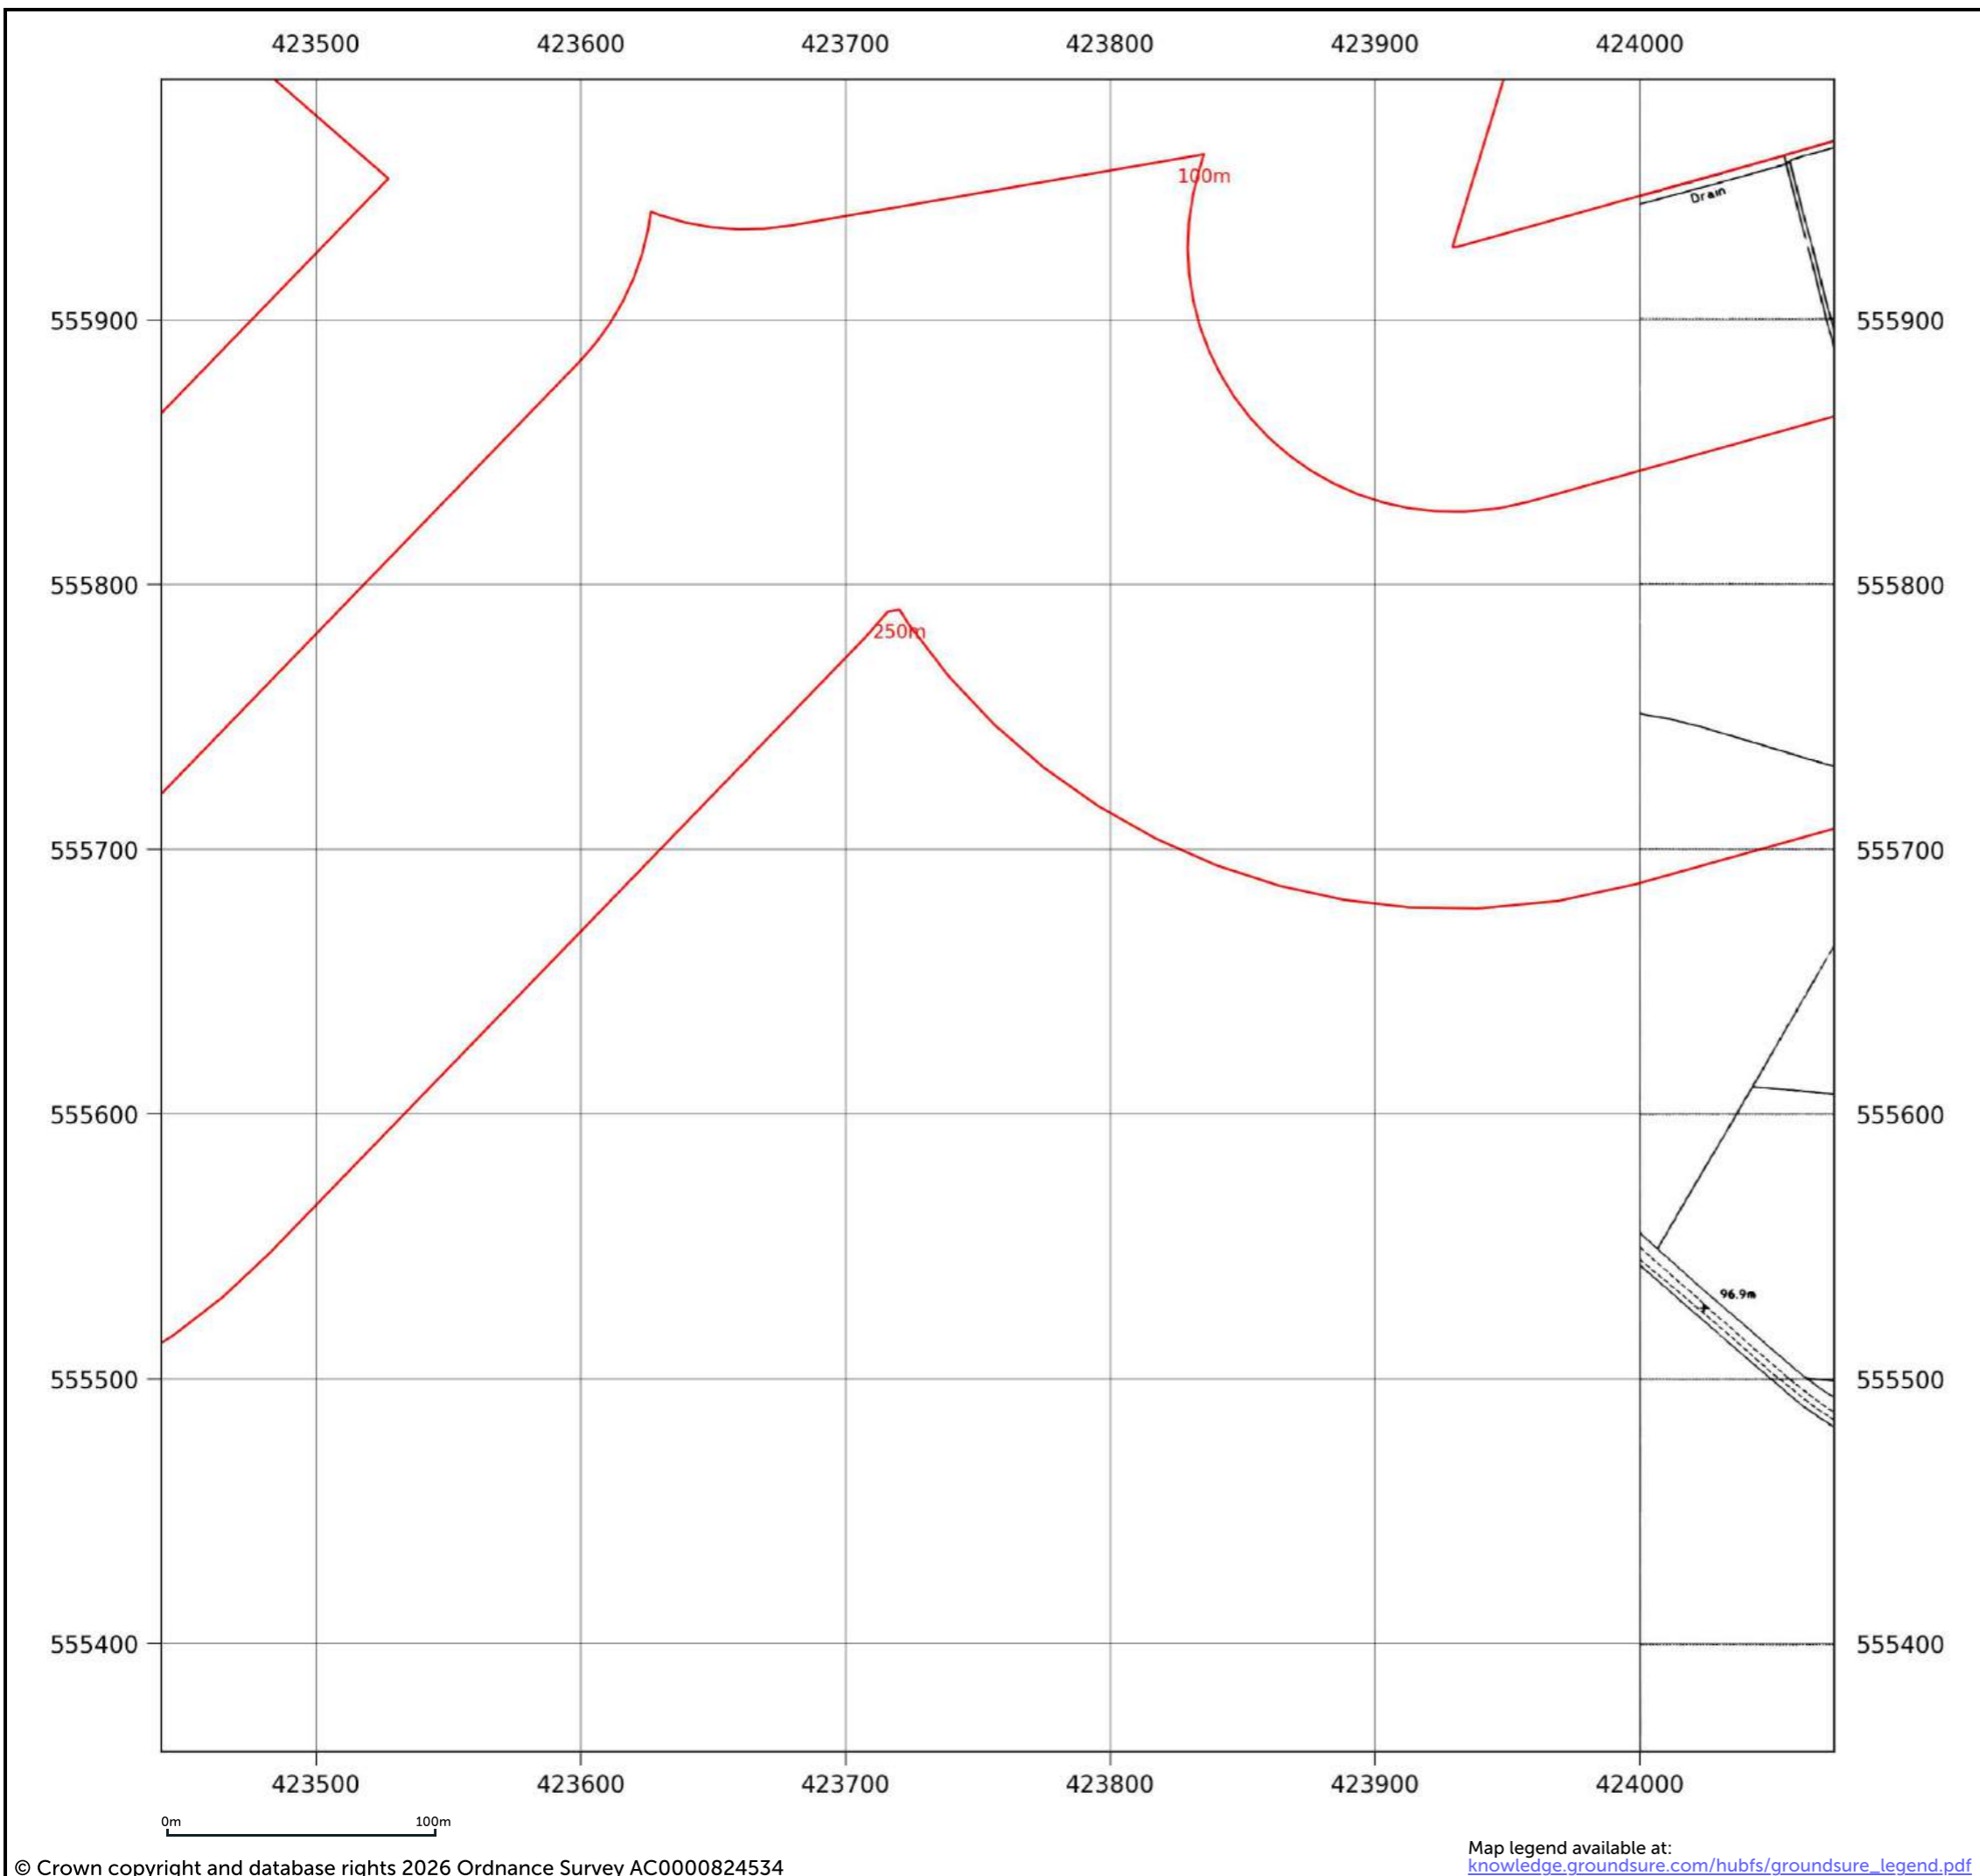

Map legend available at:
knowledge.groundsure.com/hubfs/groundsure_legend.pdf