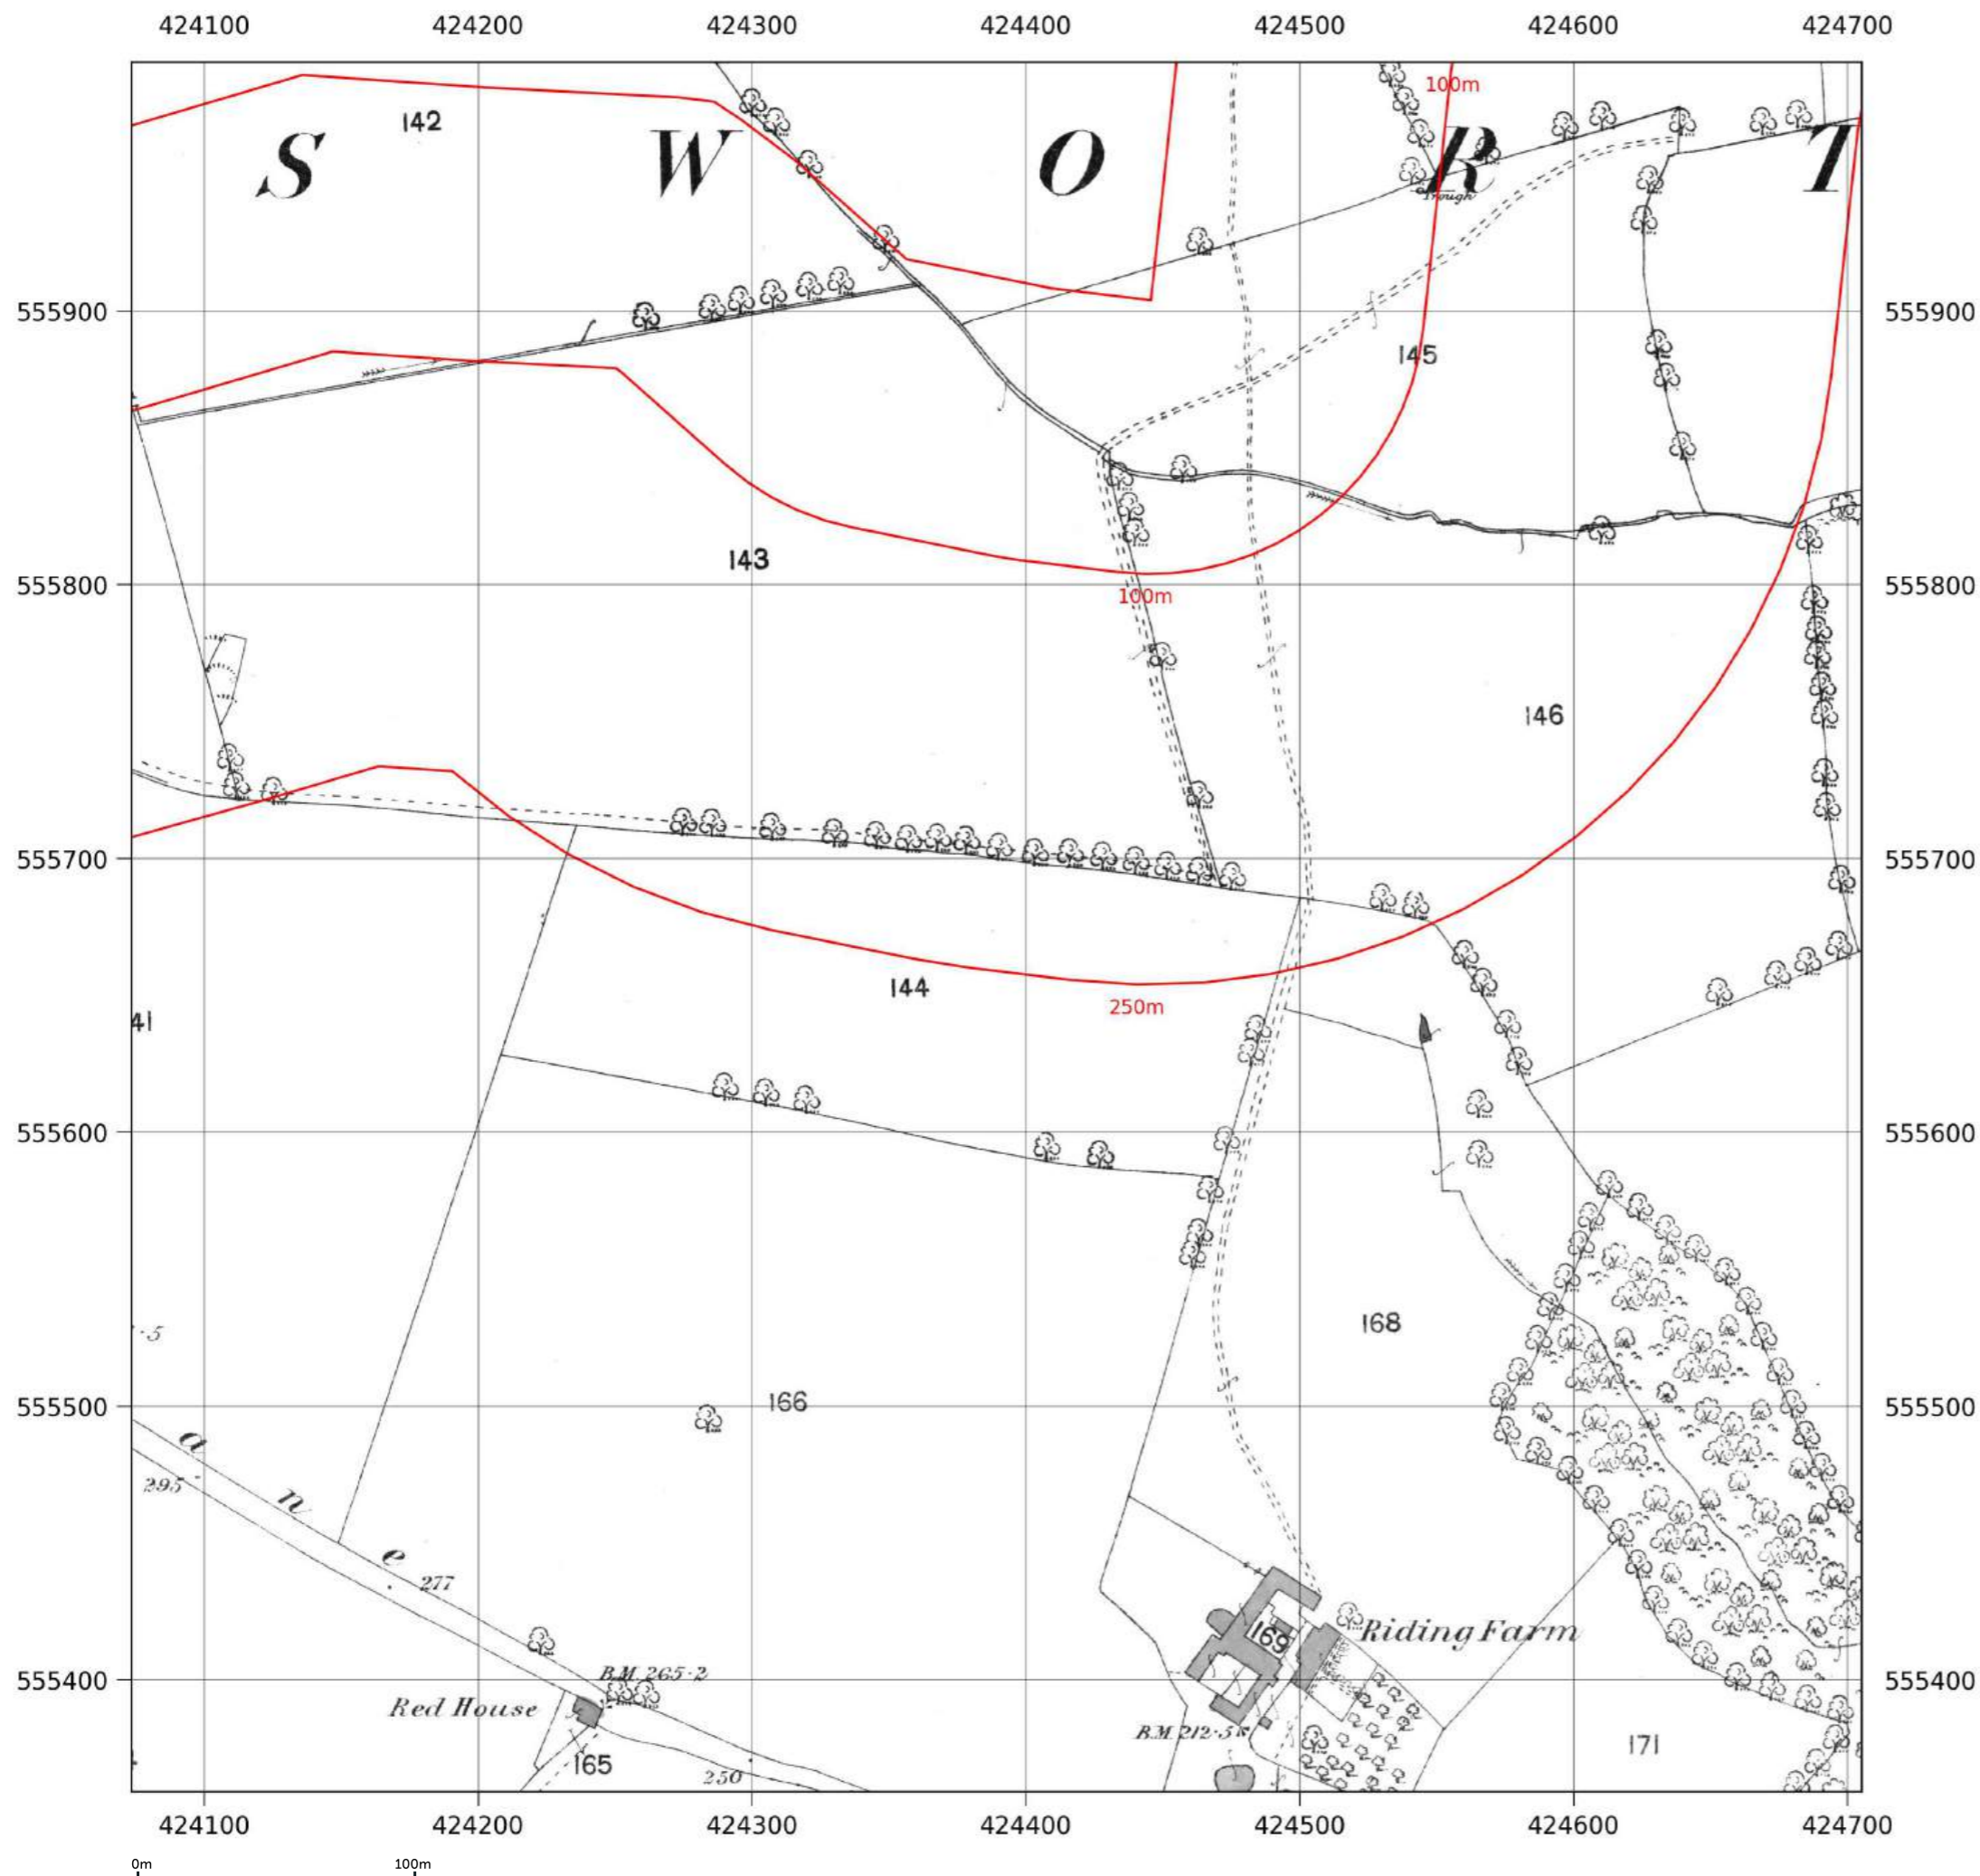

Map legend available at:
knowledge.groundsure.com/hubfs/groundsure_legend.pdf