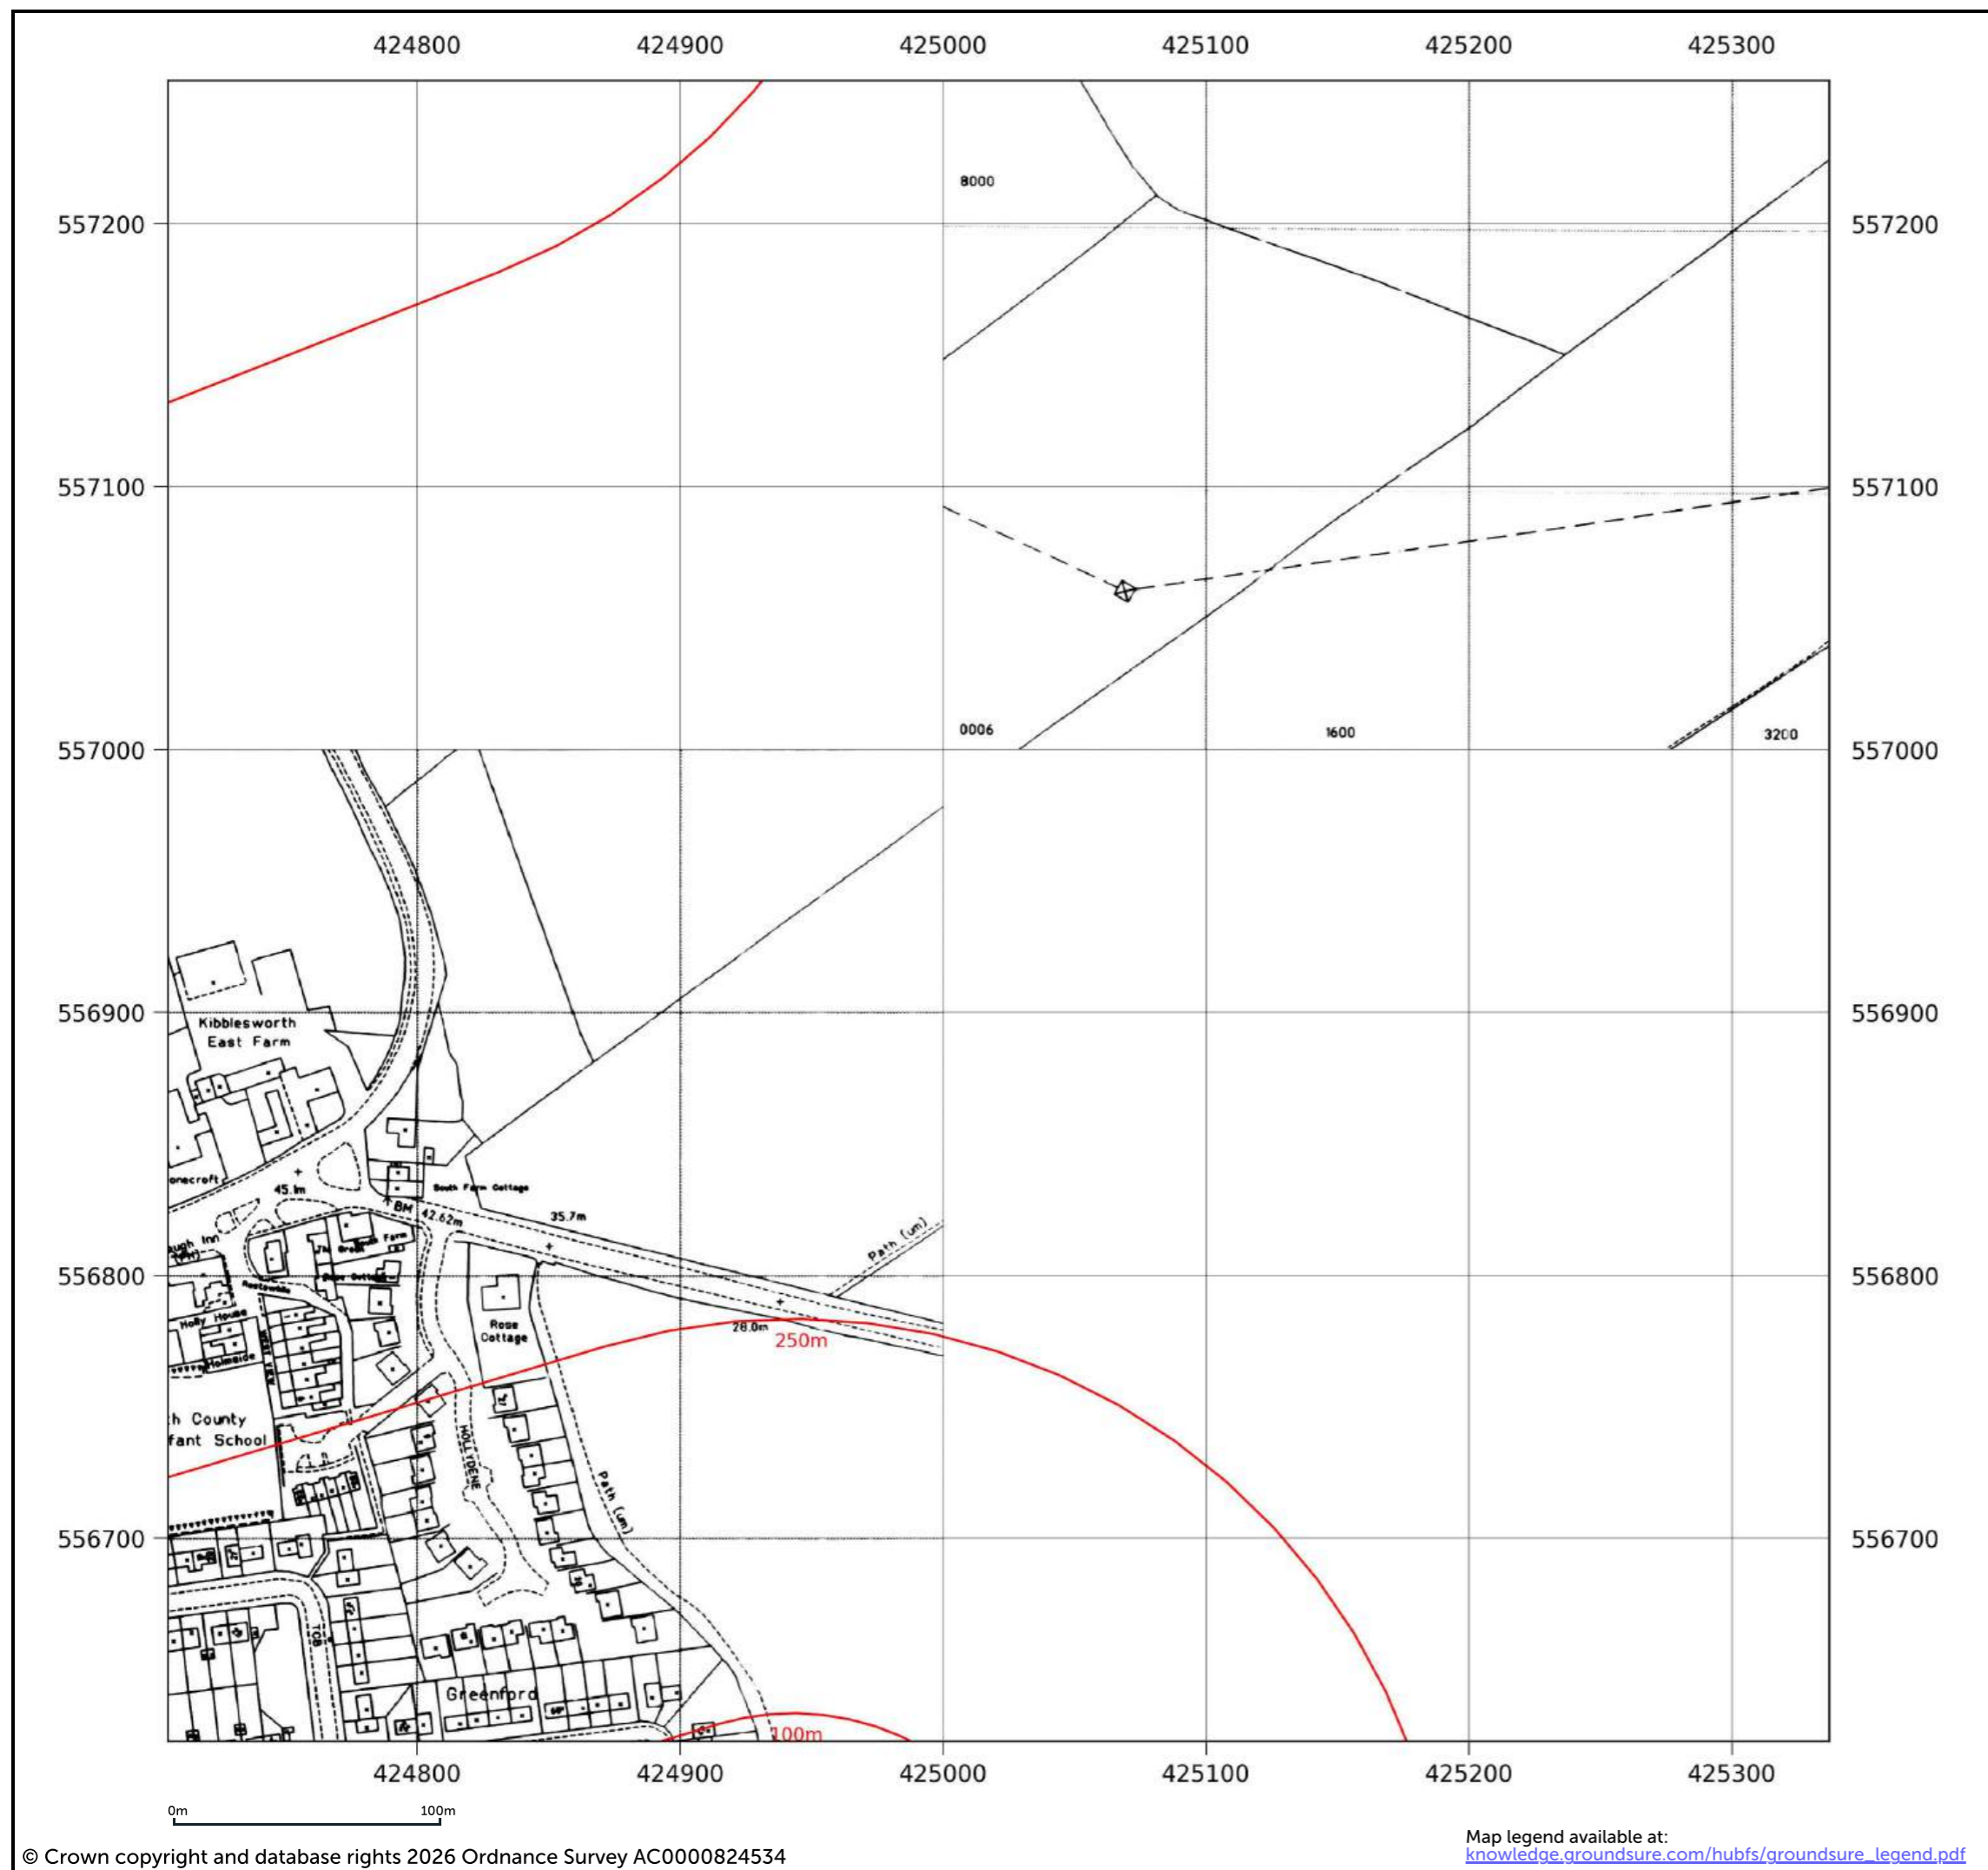

Map name: National Grid
Map date: 1993-1994
Scale: 1:2,500
Printed at: 1:2,500

	Date: 1993 Copyright: 1993
Date: 1994 Copyright: 1994	

Contact us with any questions at:
info@groundsure.com
 01273 257 755