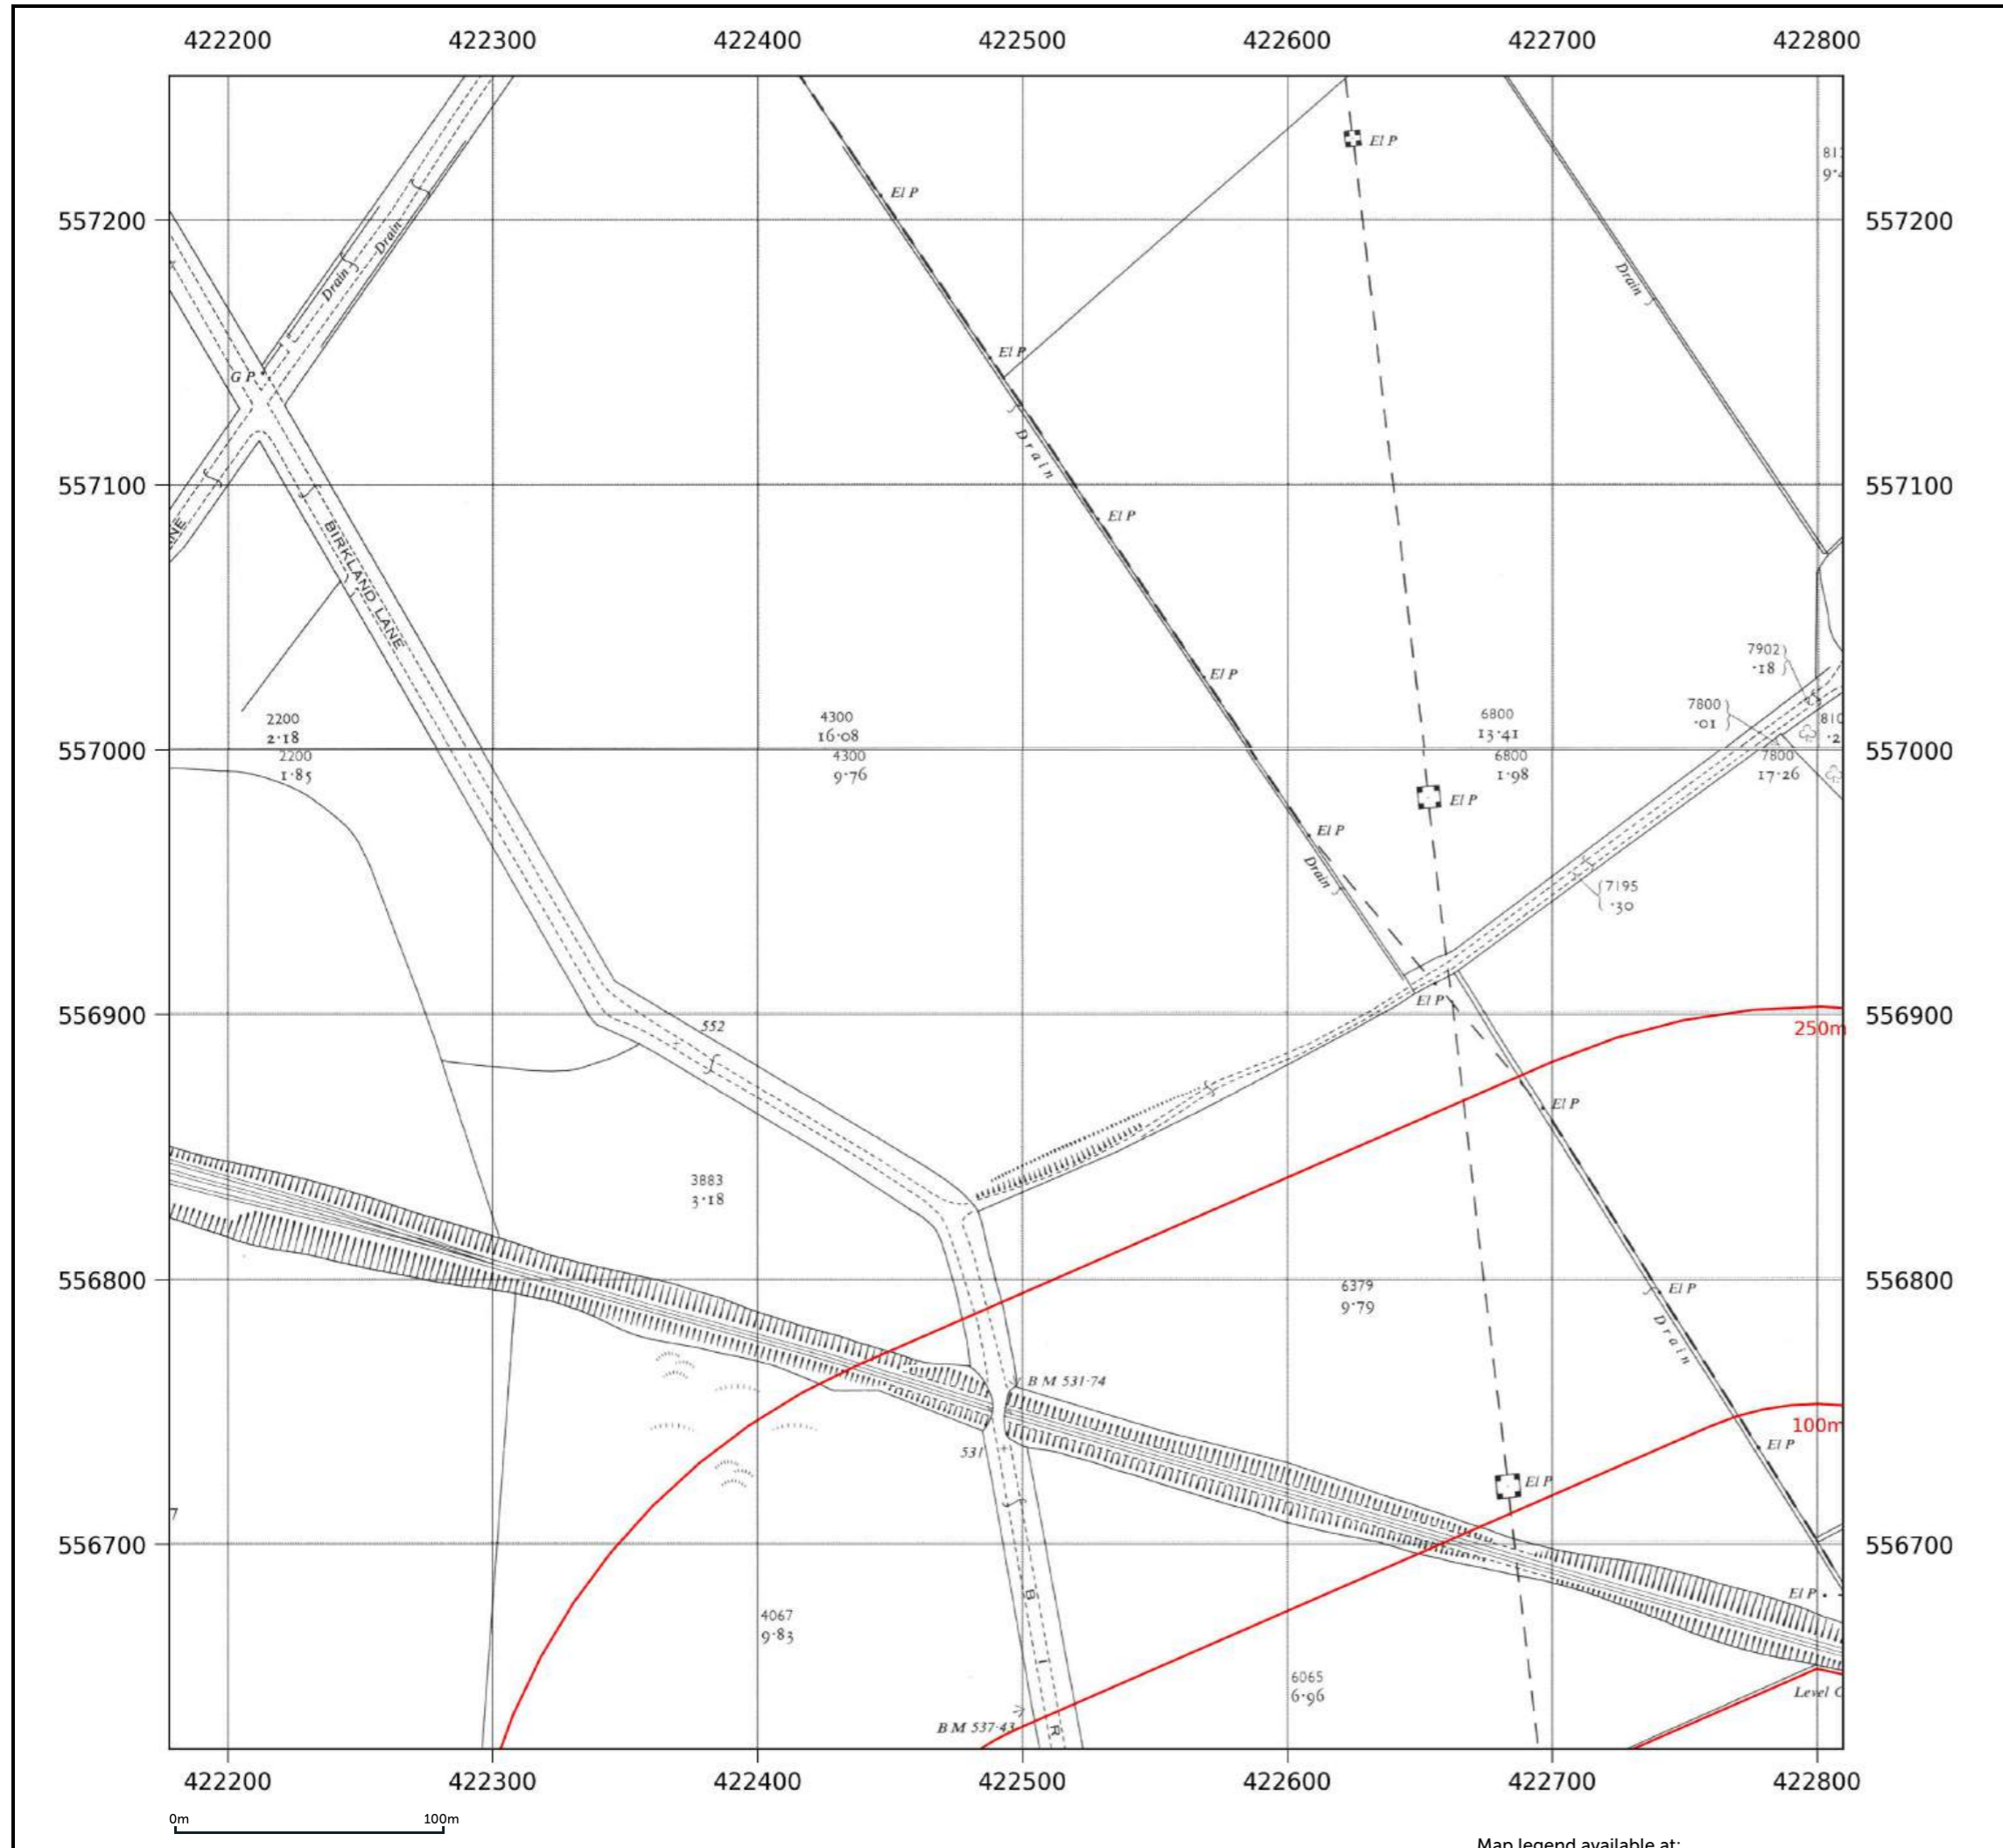

Map legend available at:
knowledge.groundsure.com/hubfs/groundsure_legend.pdf