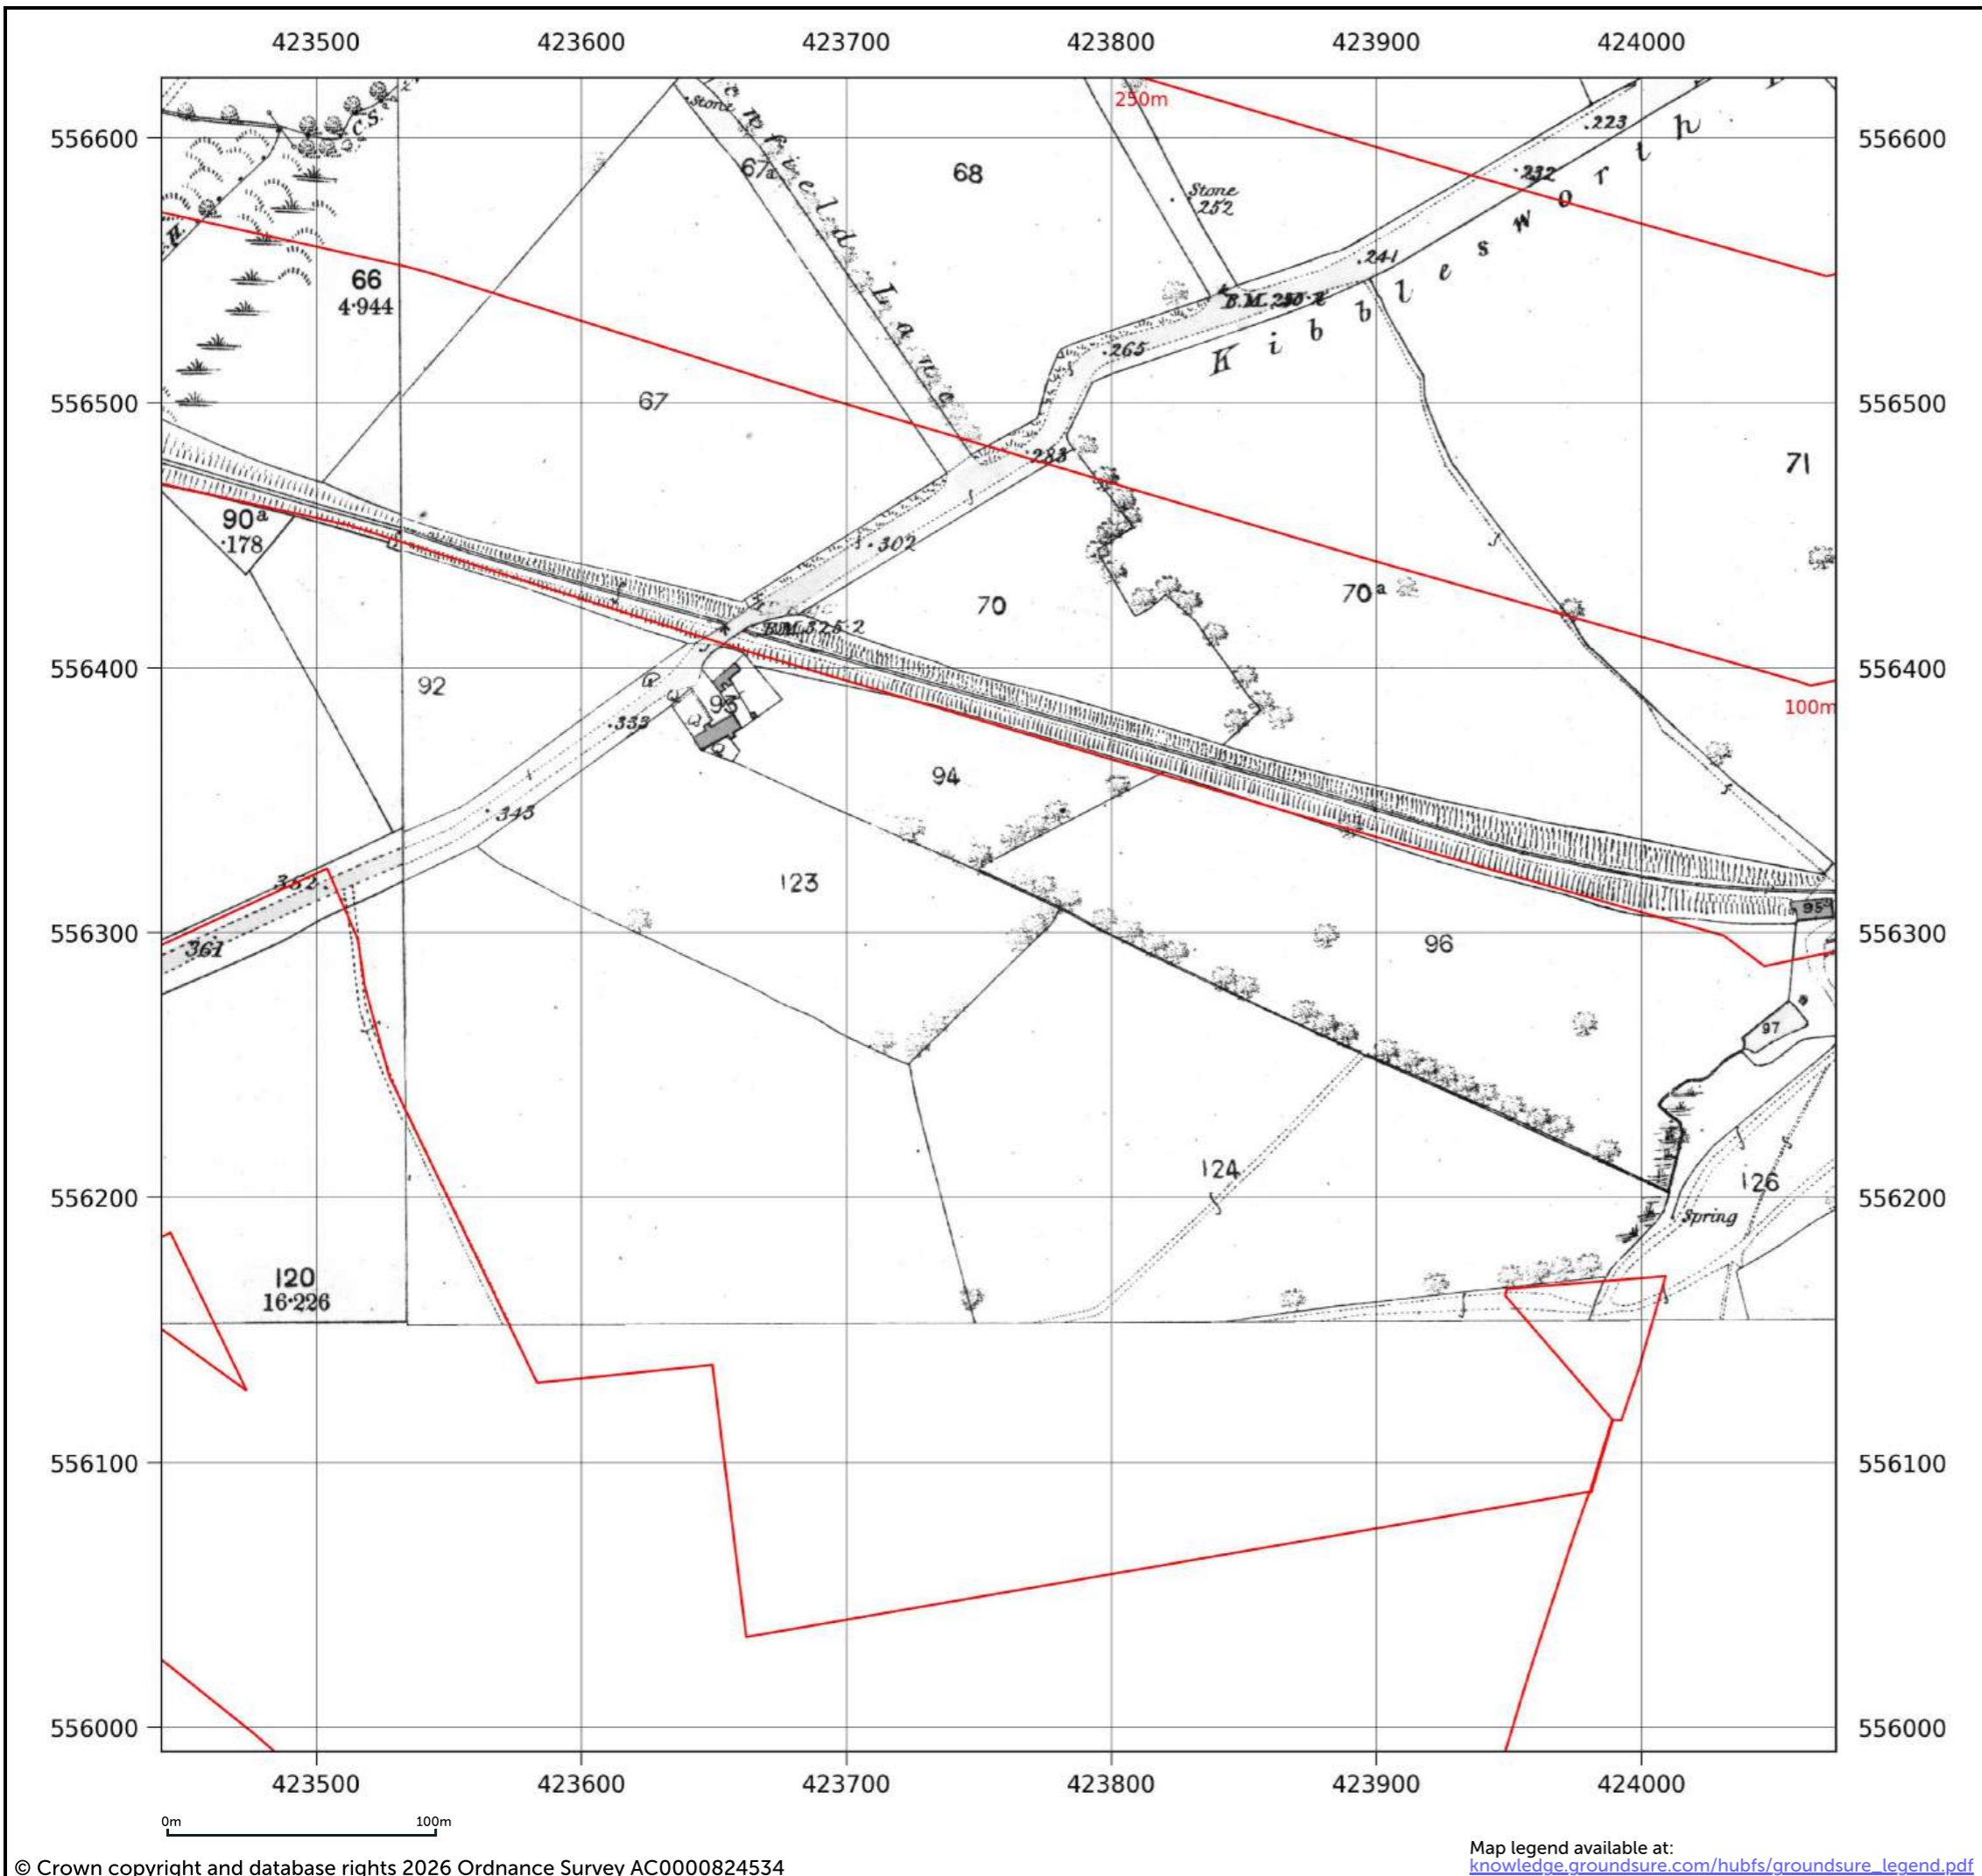

Site details:	Coltsdene, Kibblesworth, Gateshead
Client ref:	PO14046 : Groundsure Report 244990
Report ref:	GS-GSA-RLE-EWD-SPL
Grid ref:	423687.94, 556385.5
Production date:	18 March 2026

Map name:	County Series
Map date:	1855
Scale:	1:2,500
Printed at:	1:2,500

Date: 1855 Surveyed: 1855	Date: 1855 Surveyed: 1855 Revised: 1855

Contact us with any questions at:
info@groundsure.com
01273 257 755