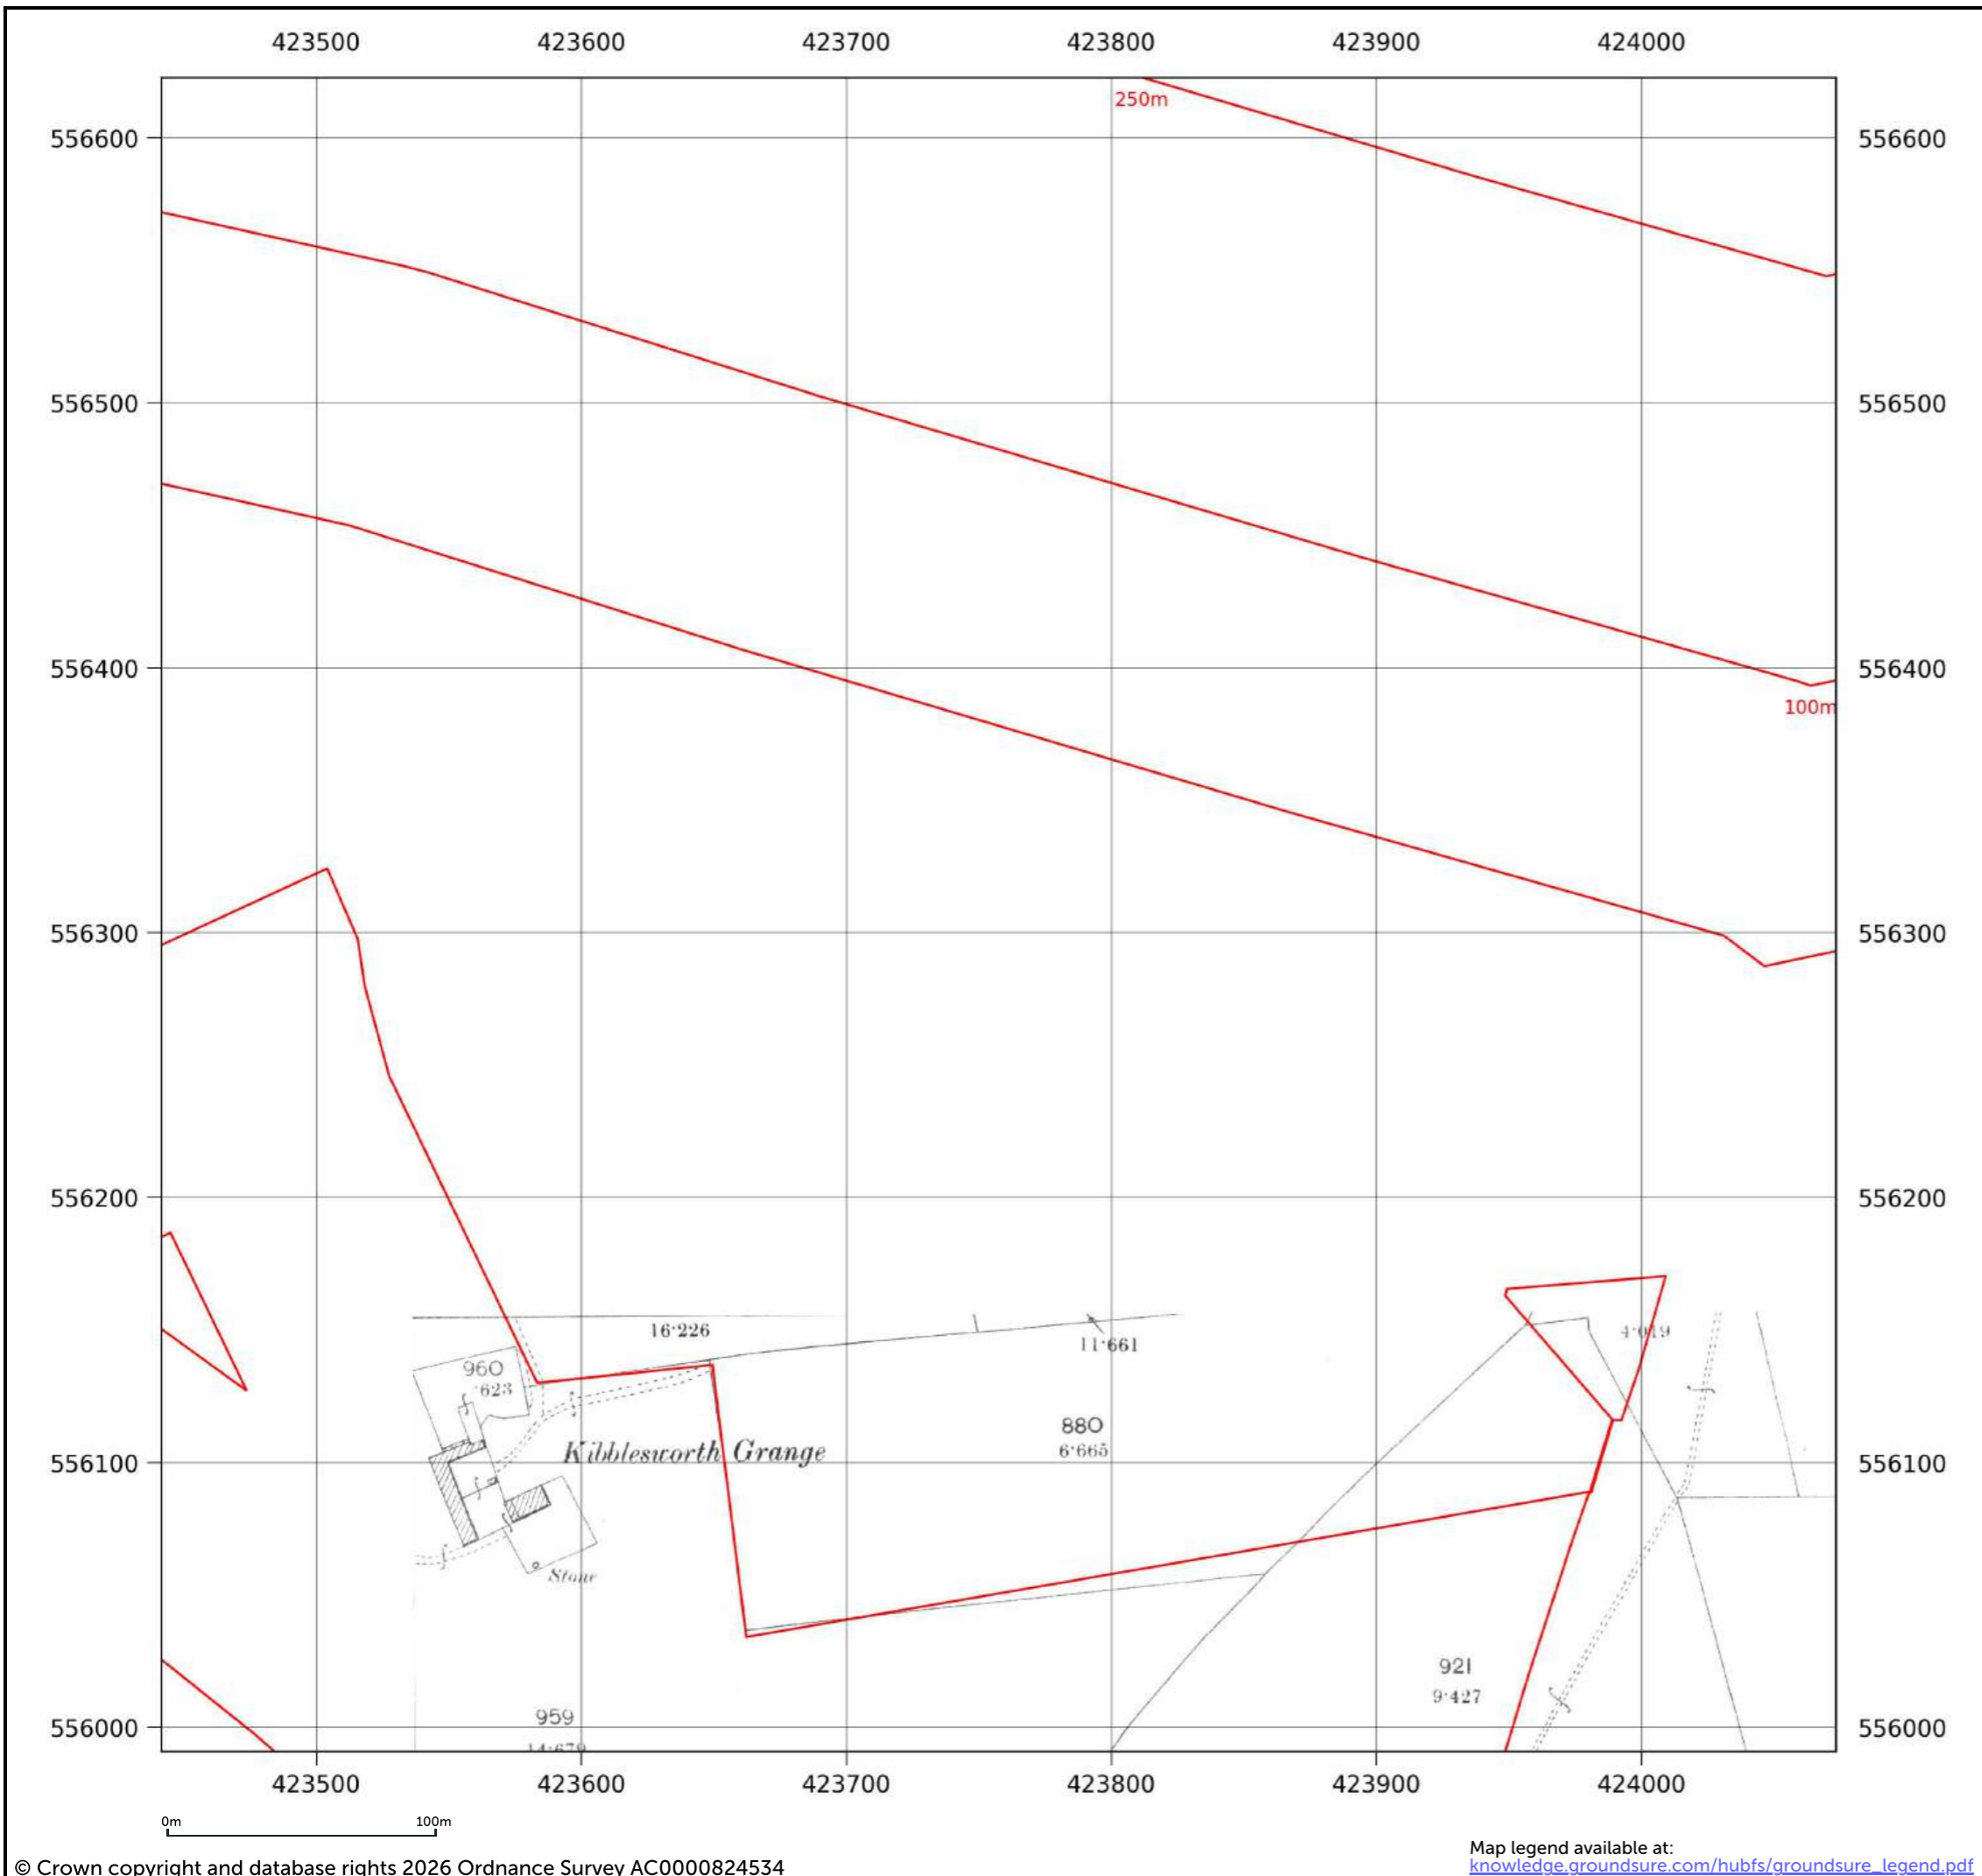

Site details: Coltsdene, Kibblesworth, Gateshead
Client ref: PO14046 : Groundsure Report 244990
Report ref: GS-GSA-RLE-EWD-SPL
Grid ref: 423687.94, 556385.5
Production date: 18 March 2026

Map name: County Series
Map date: 1896
Scale: 1:2,500
Printed at: 1:2,500

Date: 1896
Surveyed: 1896
Revised: 1896

Contact us with any questions at:
info@groundsurre.com
01273 257 755