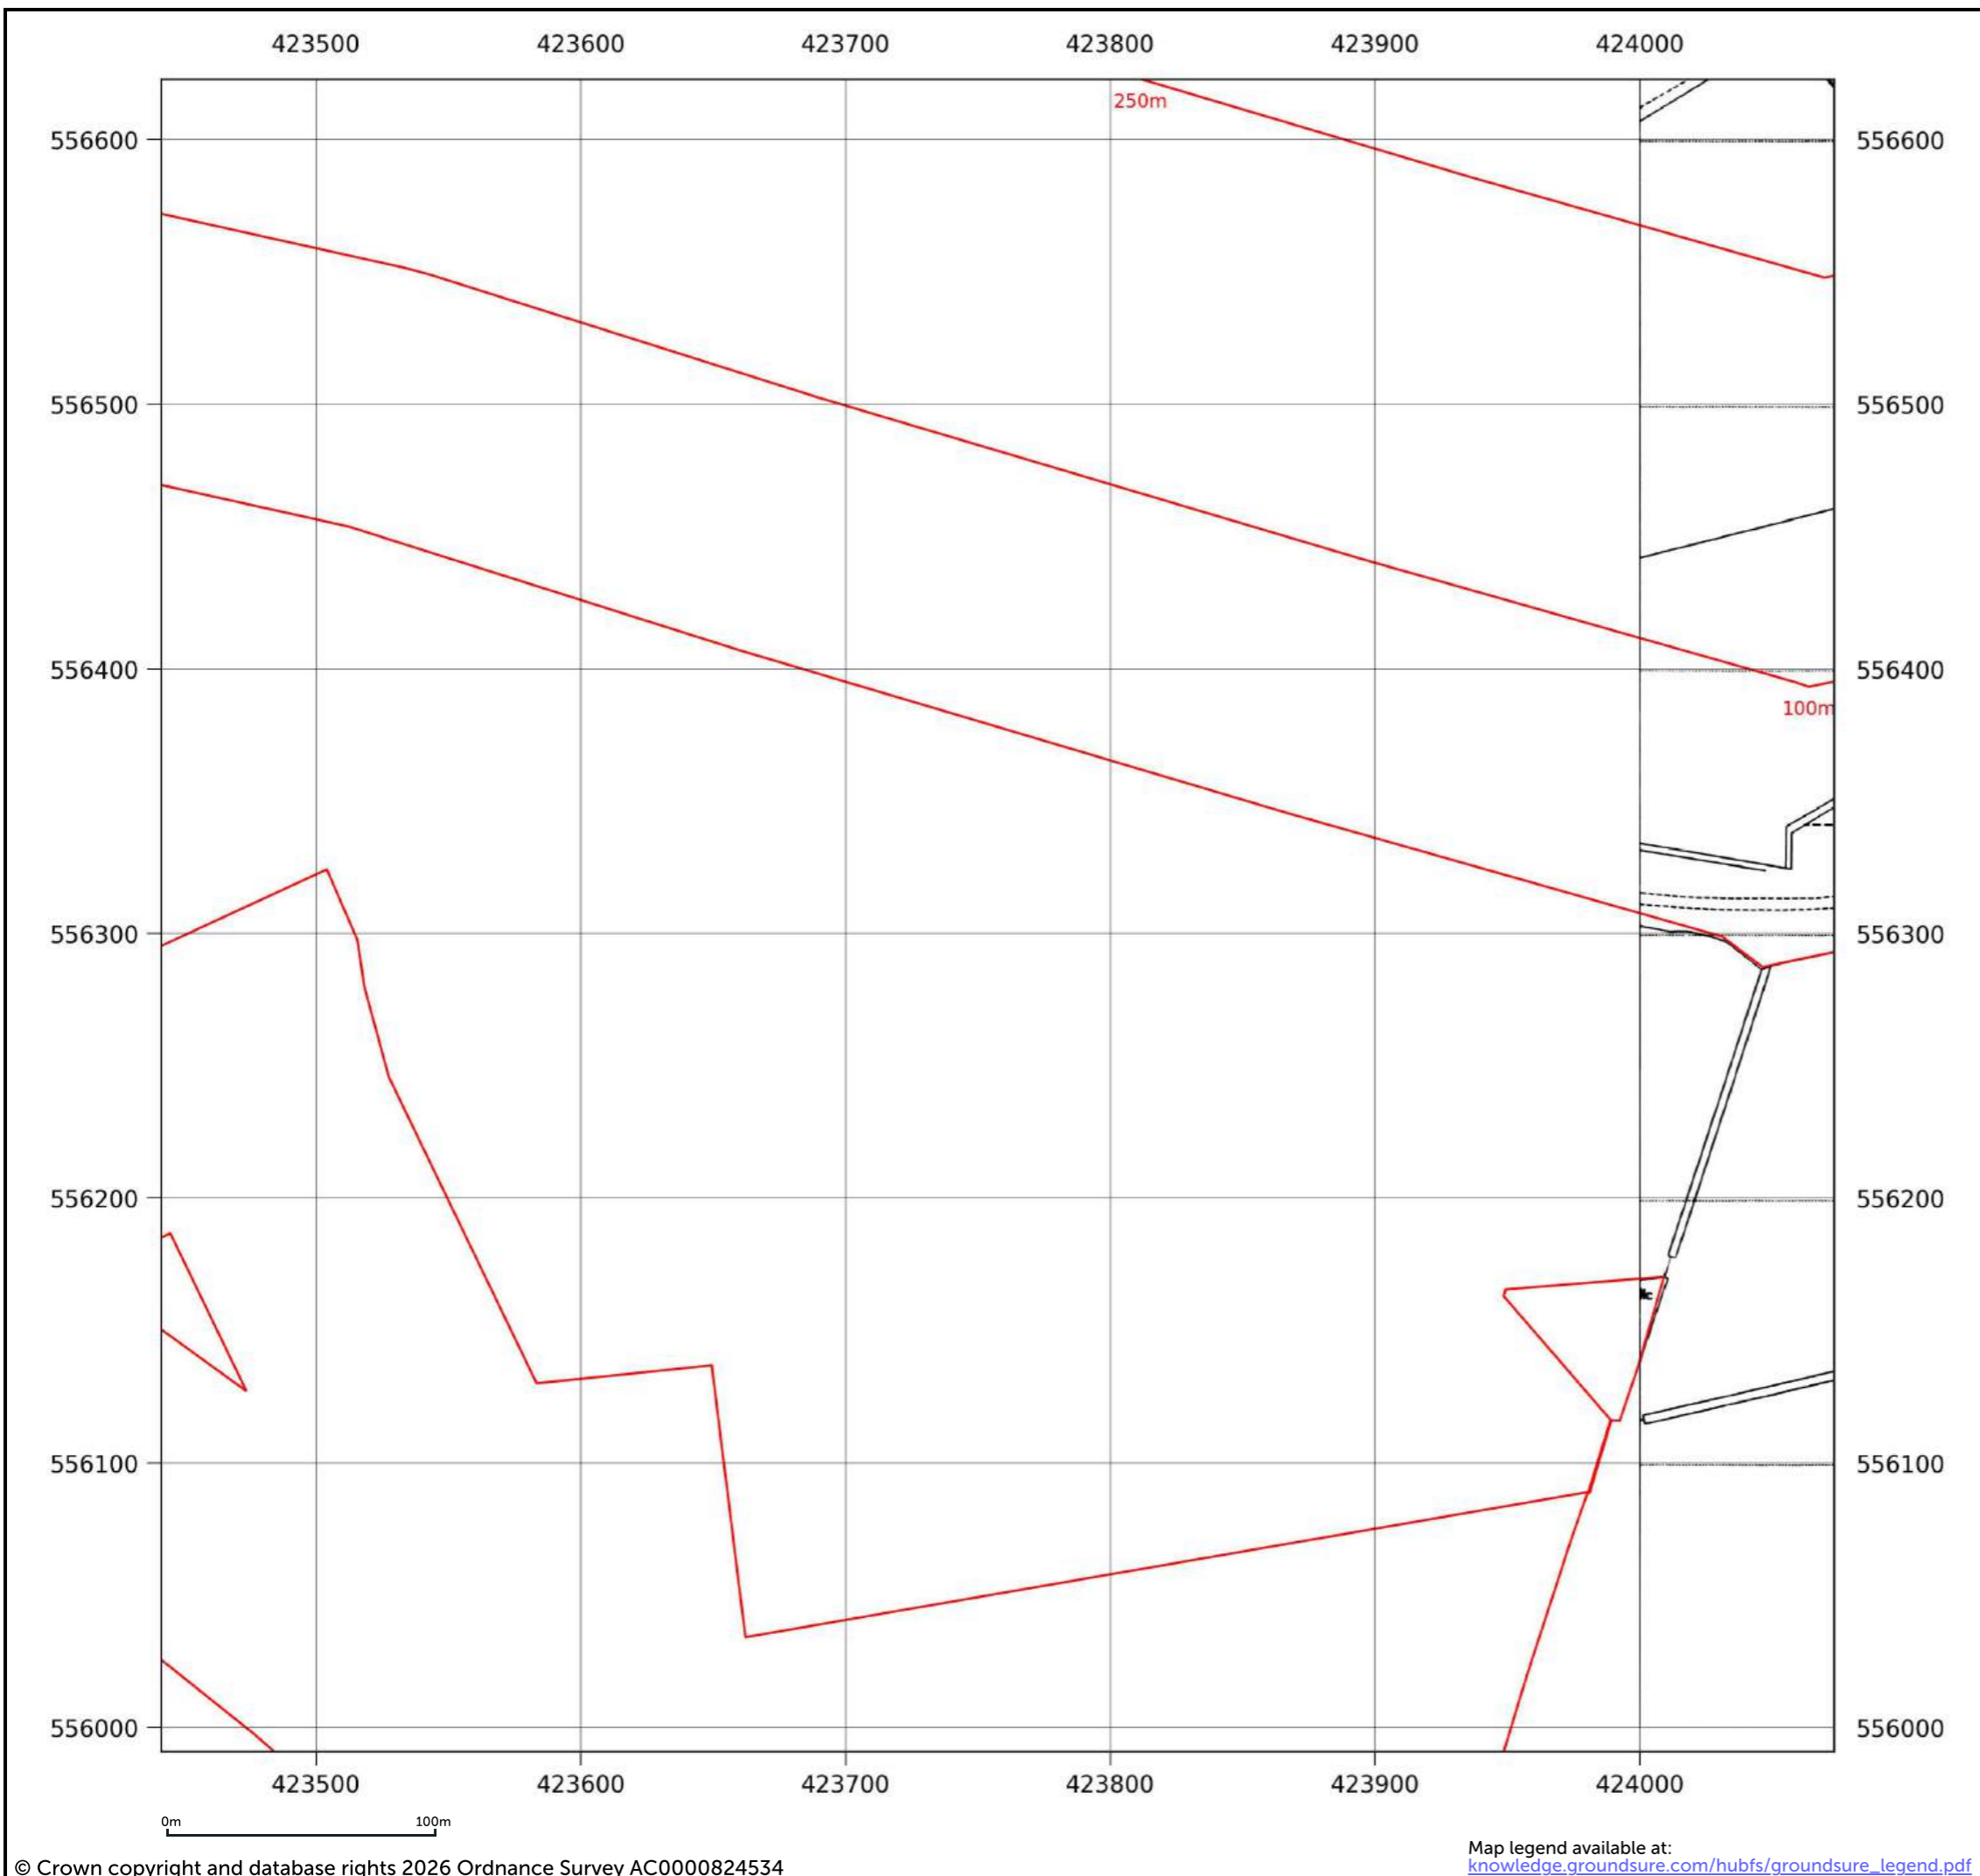

Contact us with any questions at:
info@groundsure.com
01273 257 755