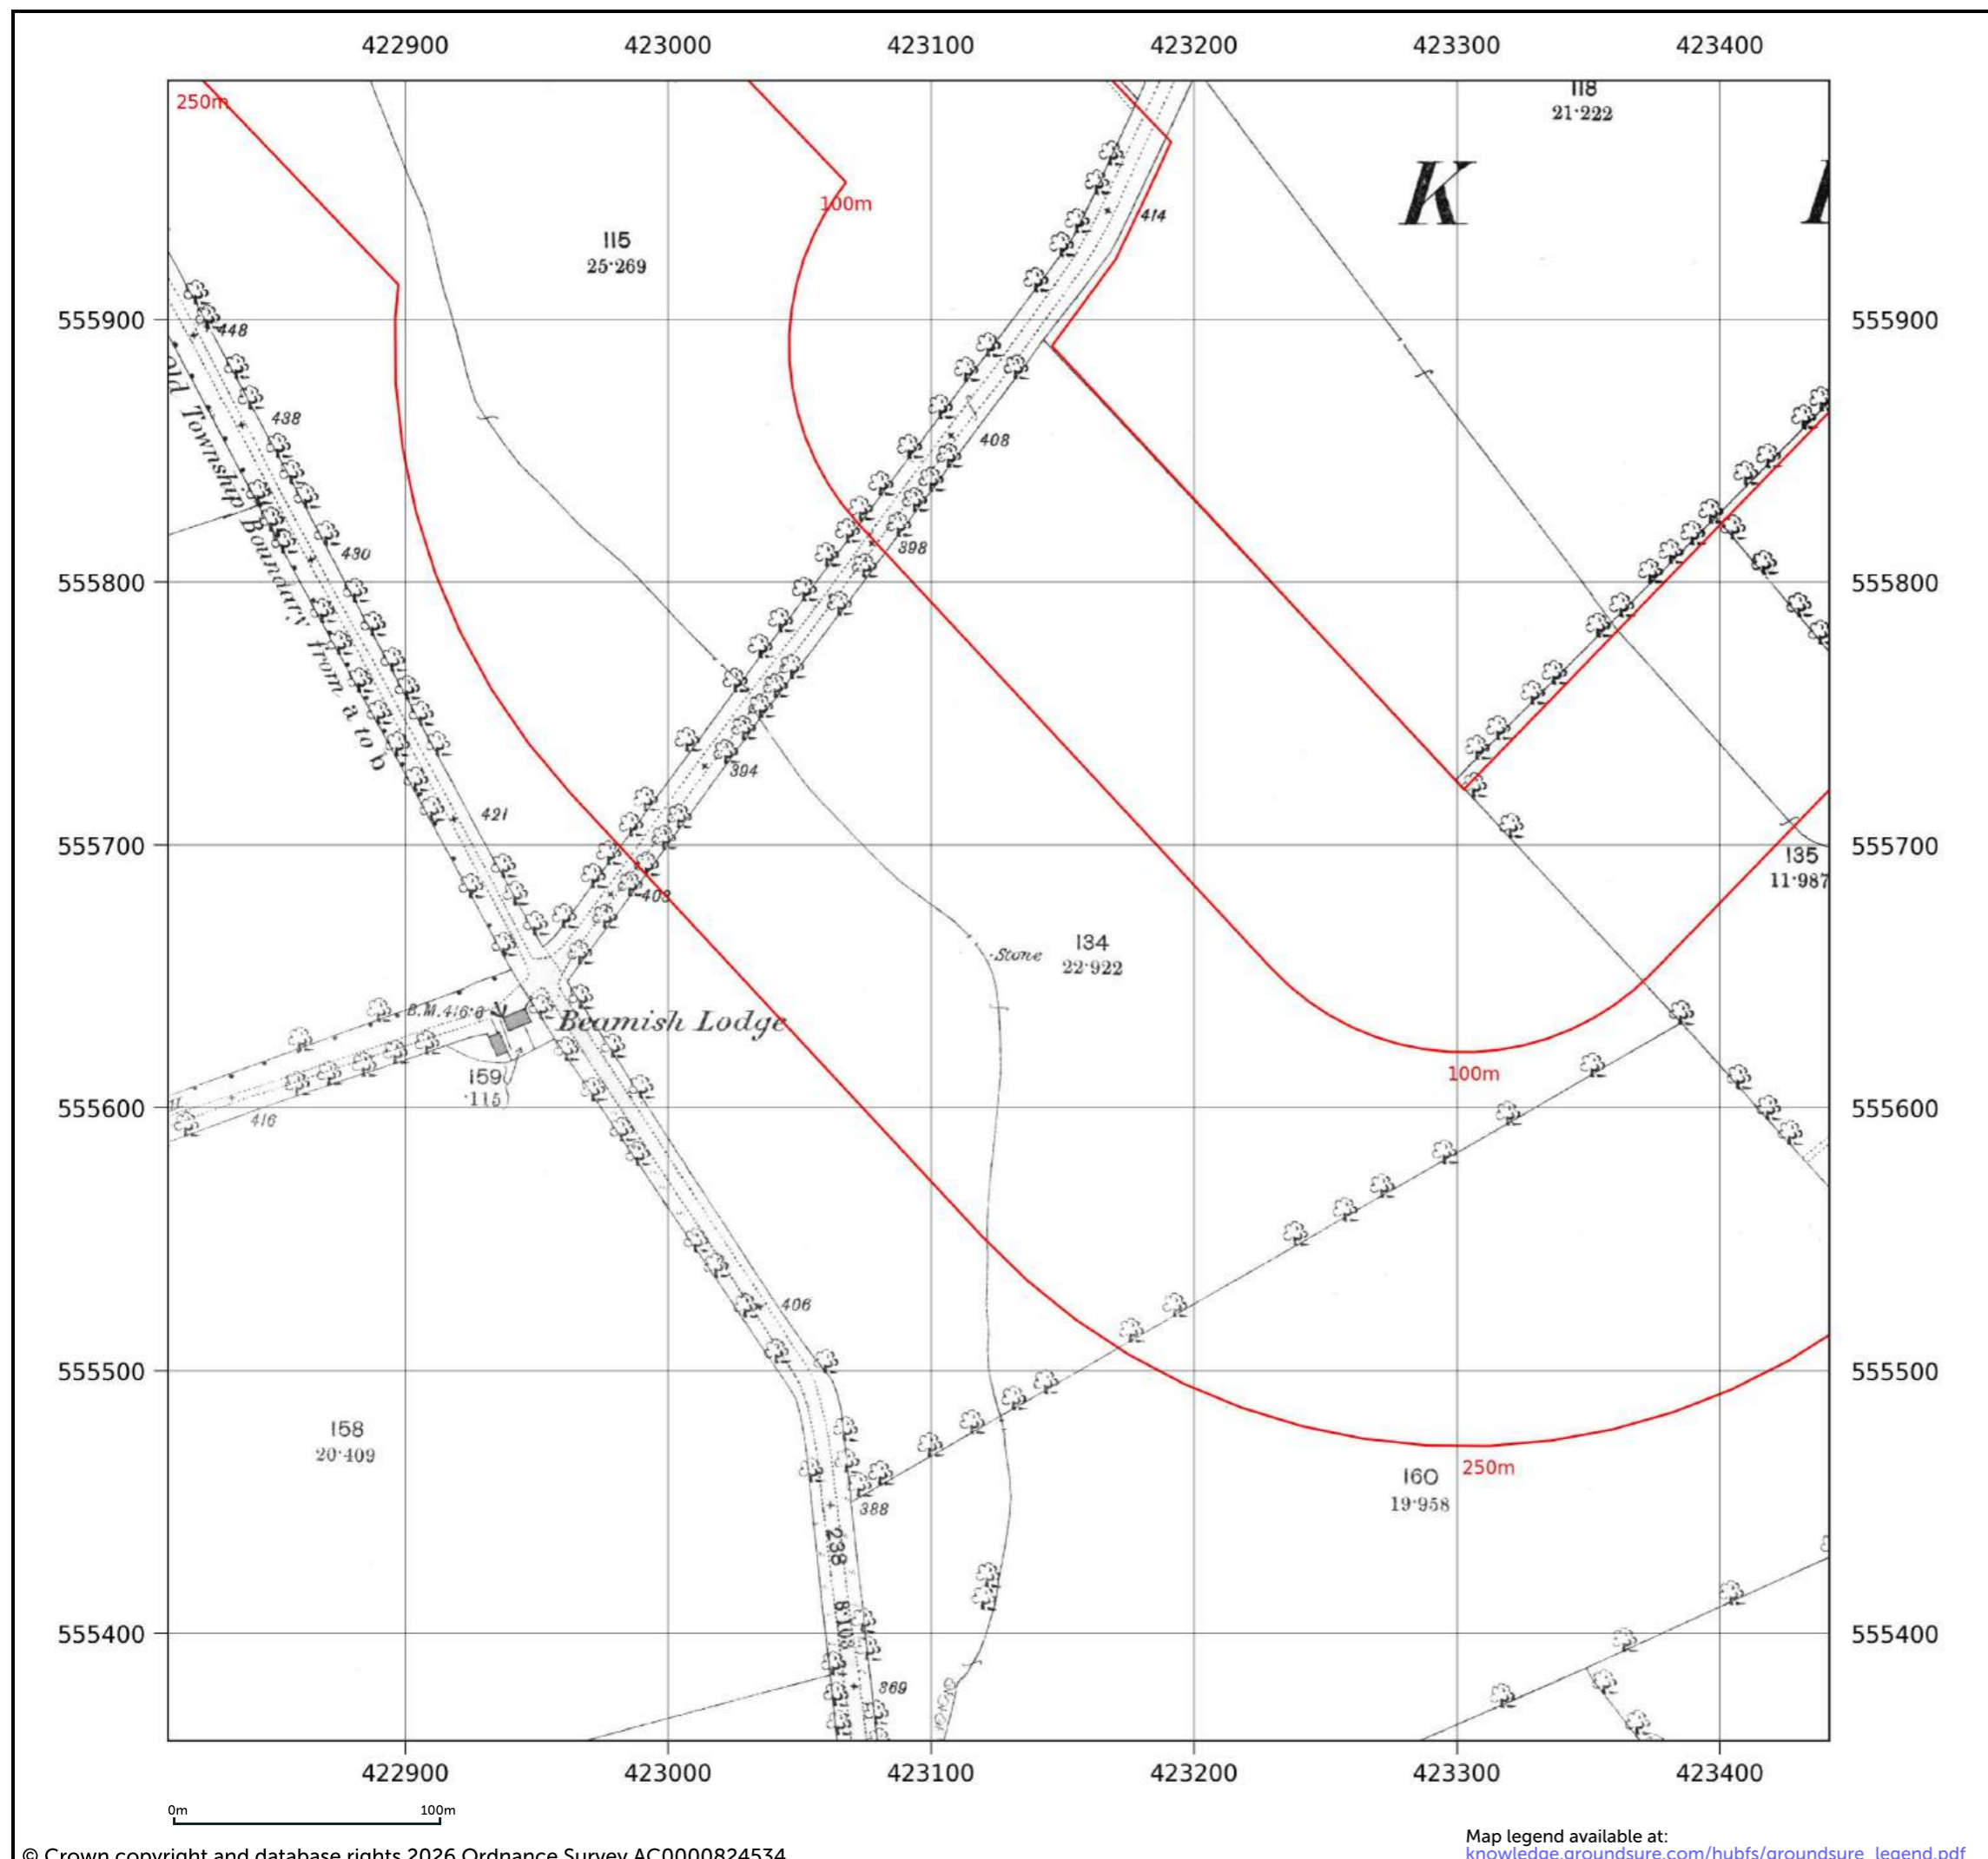

Contact us with any questions at:
info@groundsure.com
01273 257 755