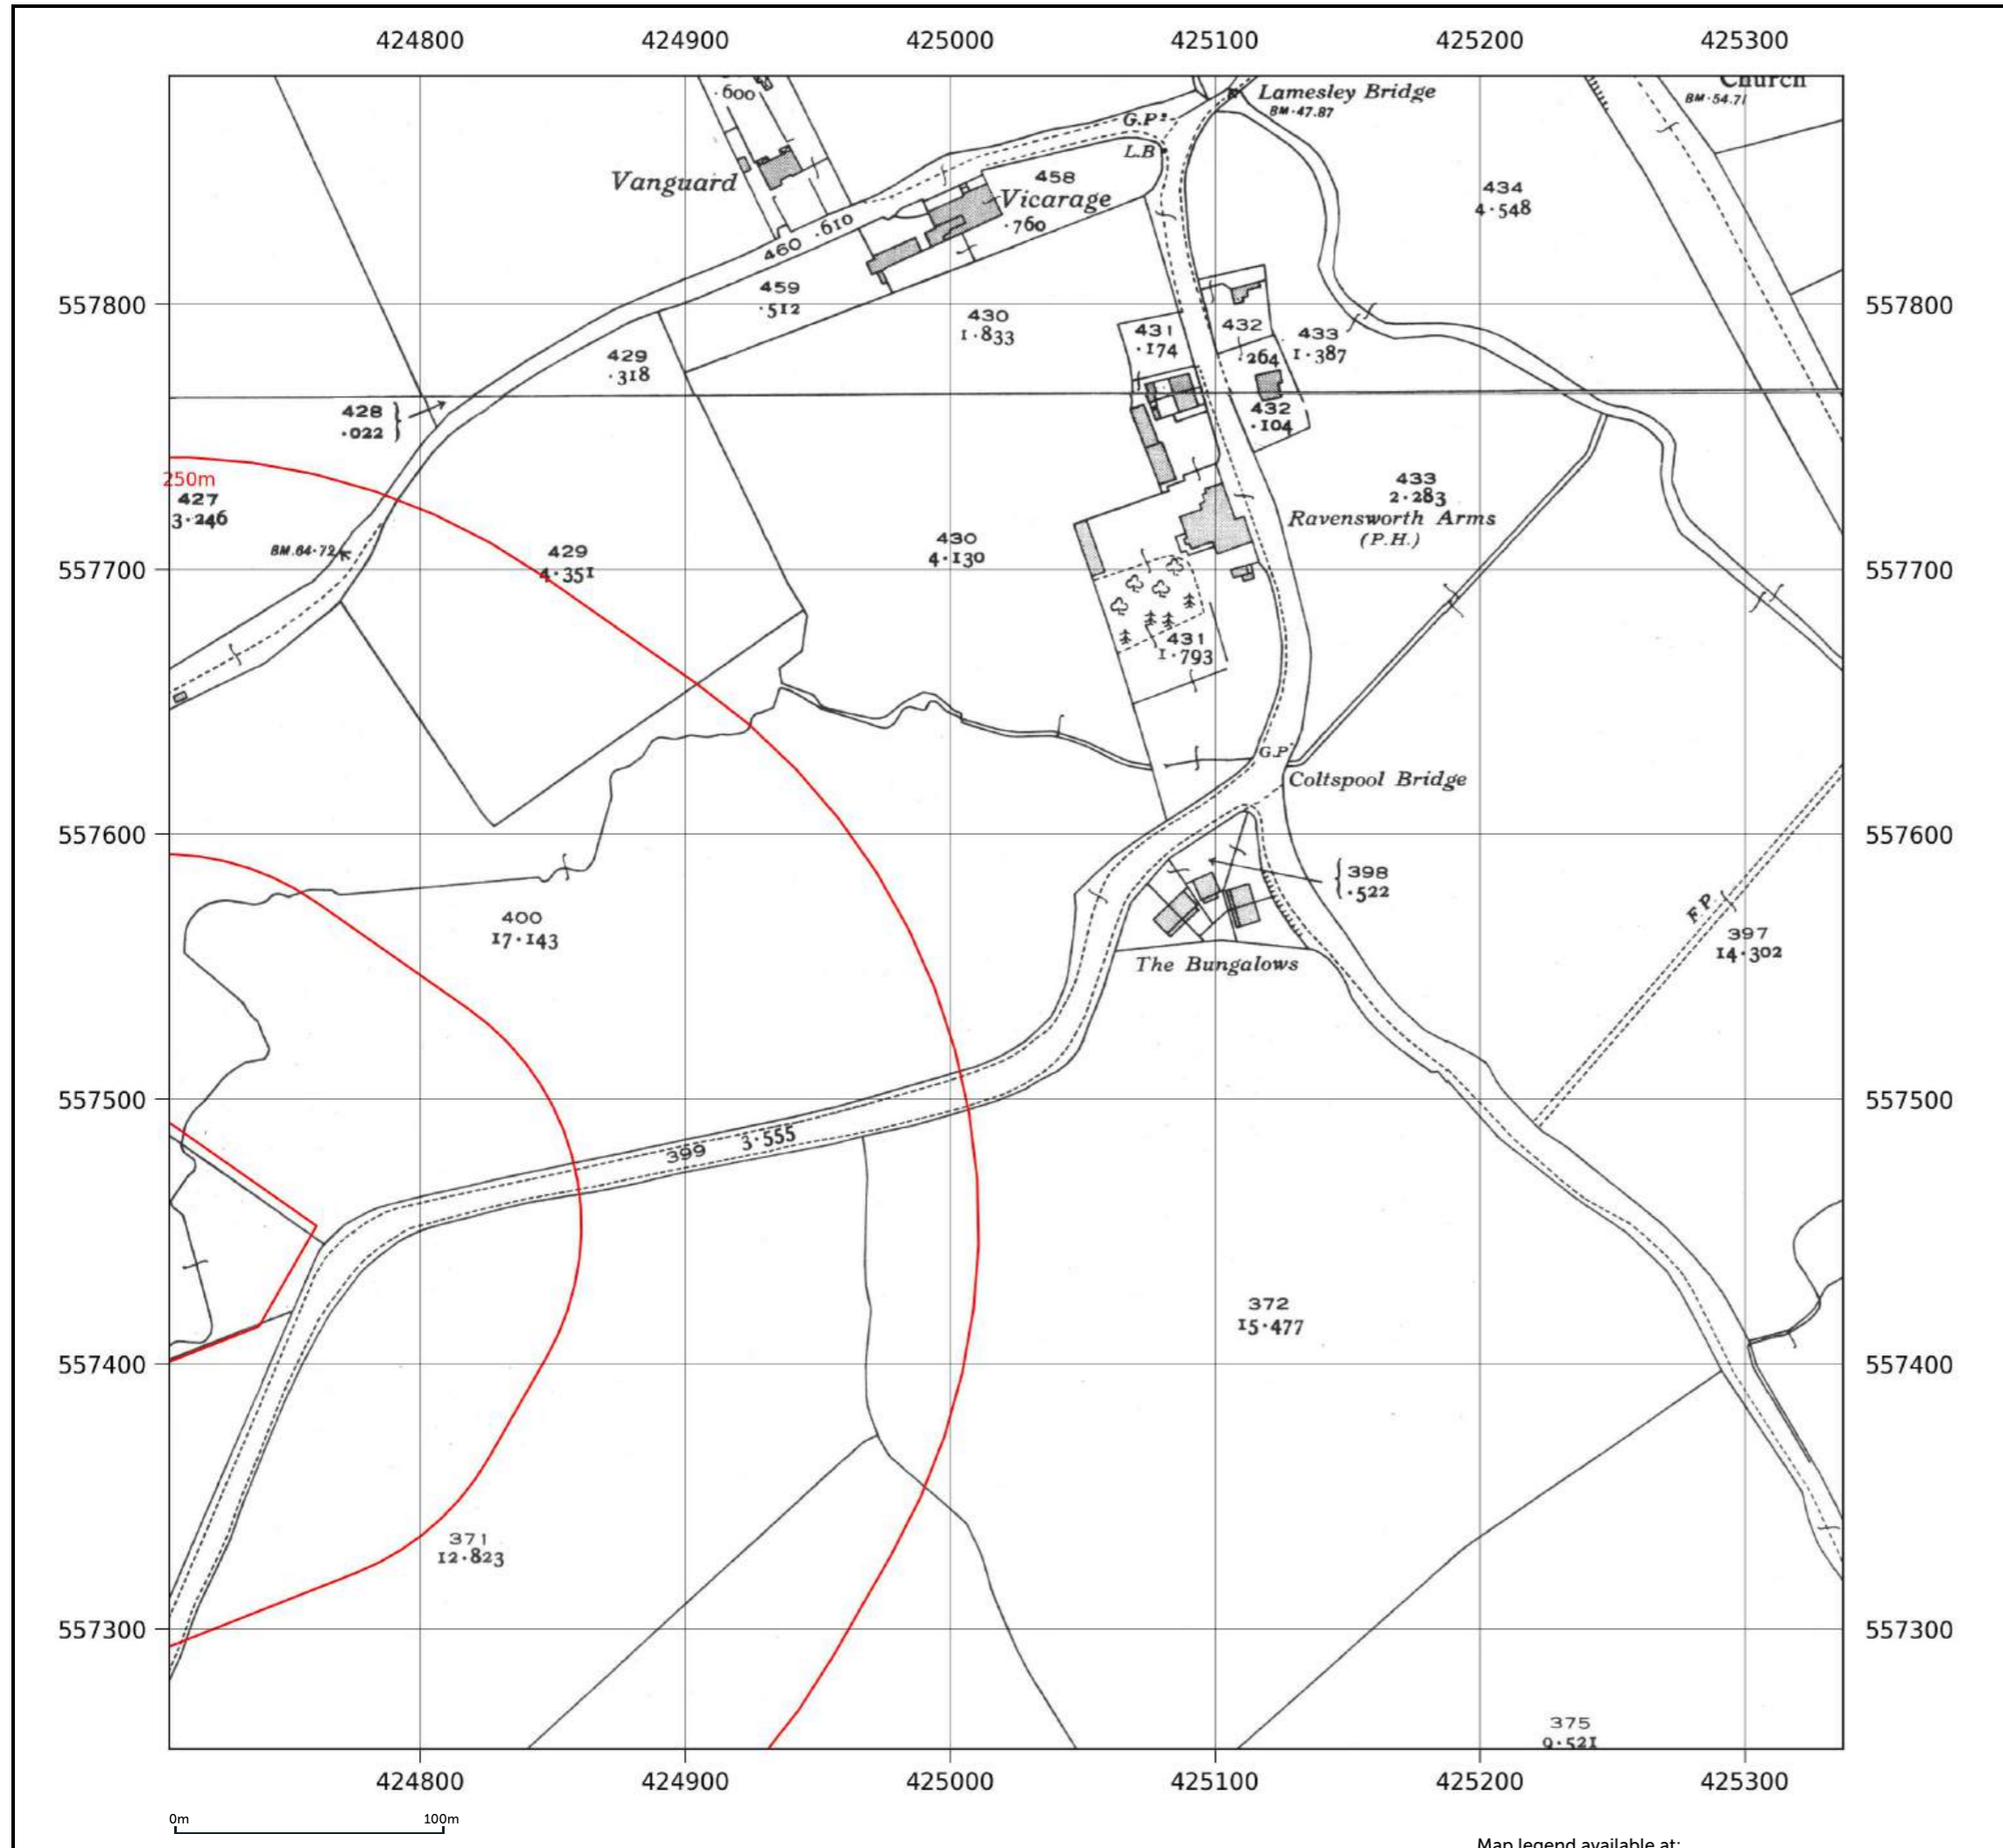

Contact us with any questions at:
info@groundsure.com
01273 257 755