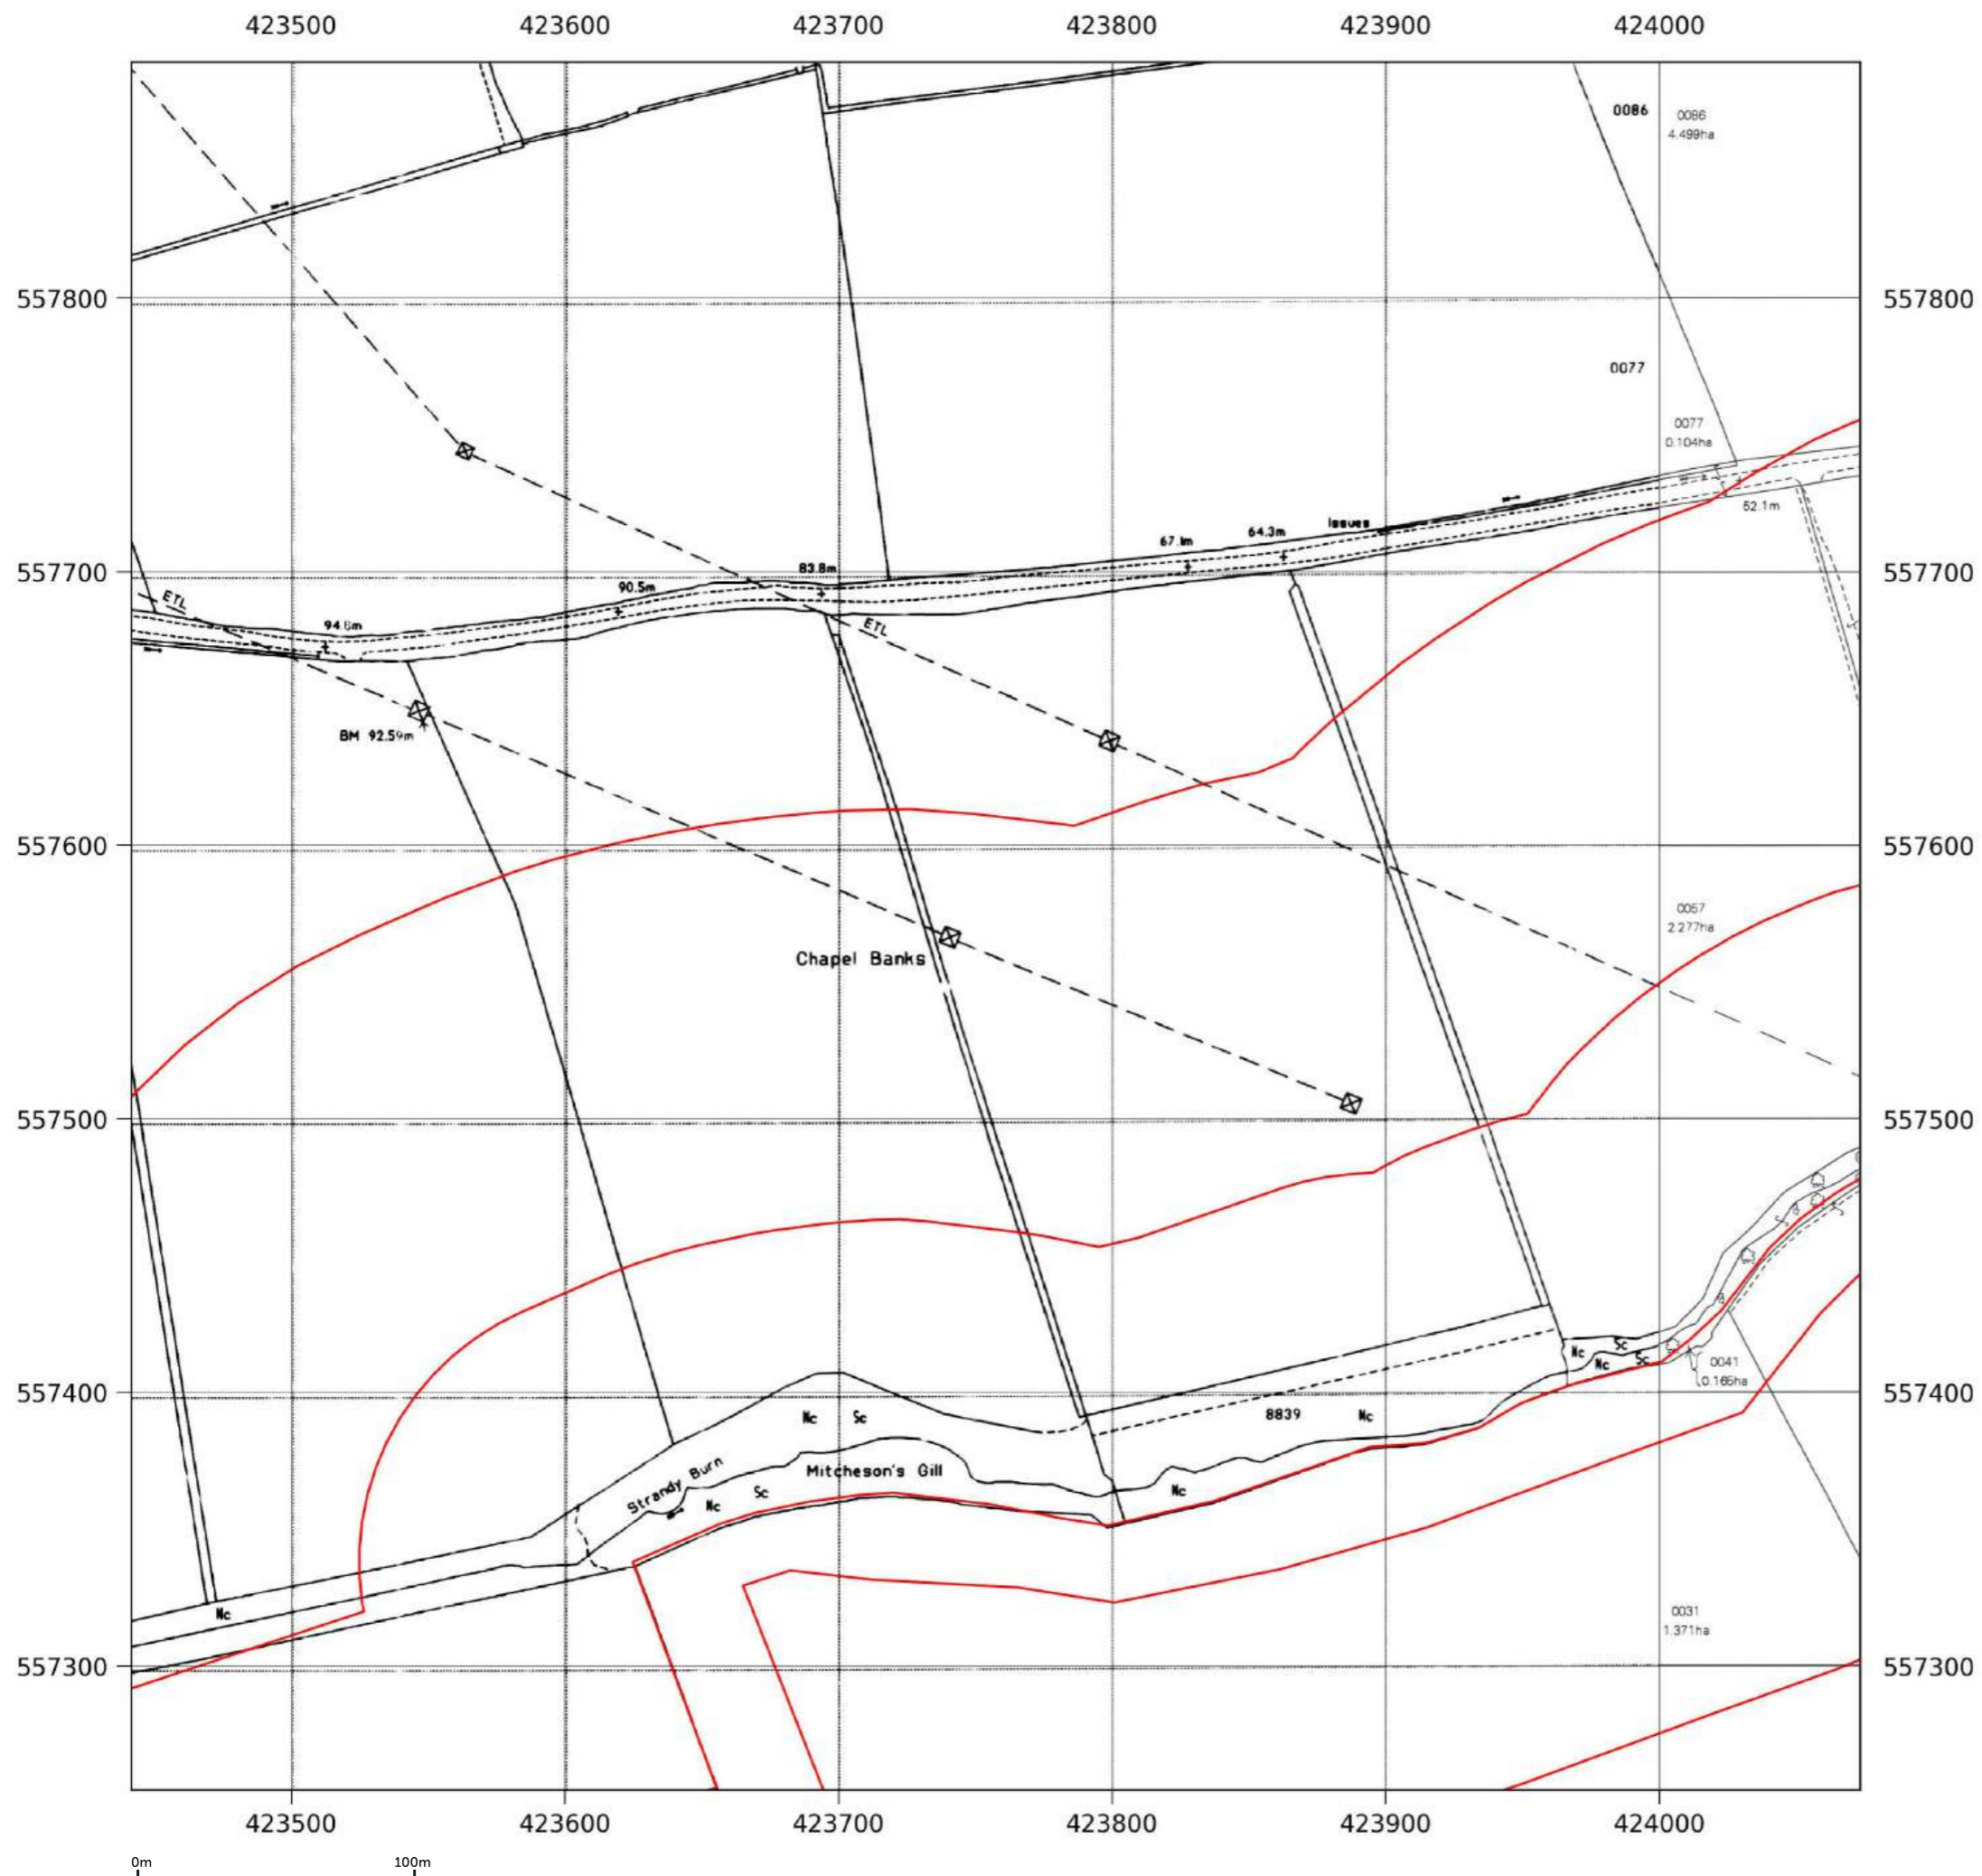

Site details:	Coltsdene, Kibblesworth, Gateshead
Client ref:	PO14046 : Groundsure Report 244990
Report ref:	GS-GSA-RLE-EWD-SPL
Grid ref:	423687.94, 556385.5
Production date:	18 March 2026

Map name:	National Grid
Map date:	1991-1993
Scale:	1:2,500
Printed at:	1:2,500

Date: 1993 Copyright: 1993	Date: 1991 Surveyed: 1990 Revised: 1990 Copyright: 1991

Contact us with any questions at:
info@groundsure.com
01273 257 755