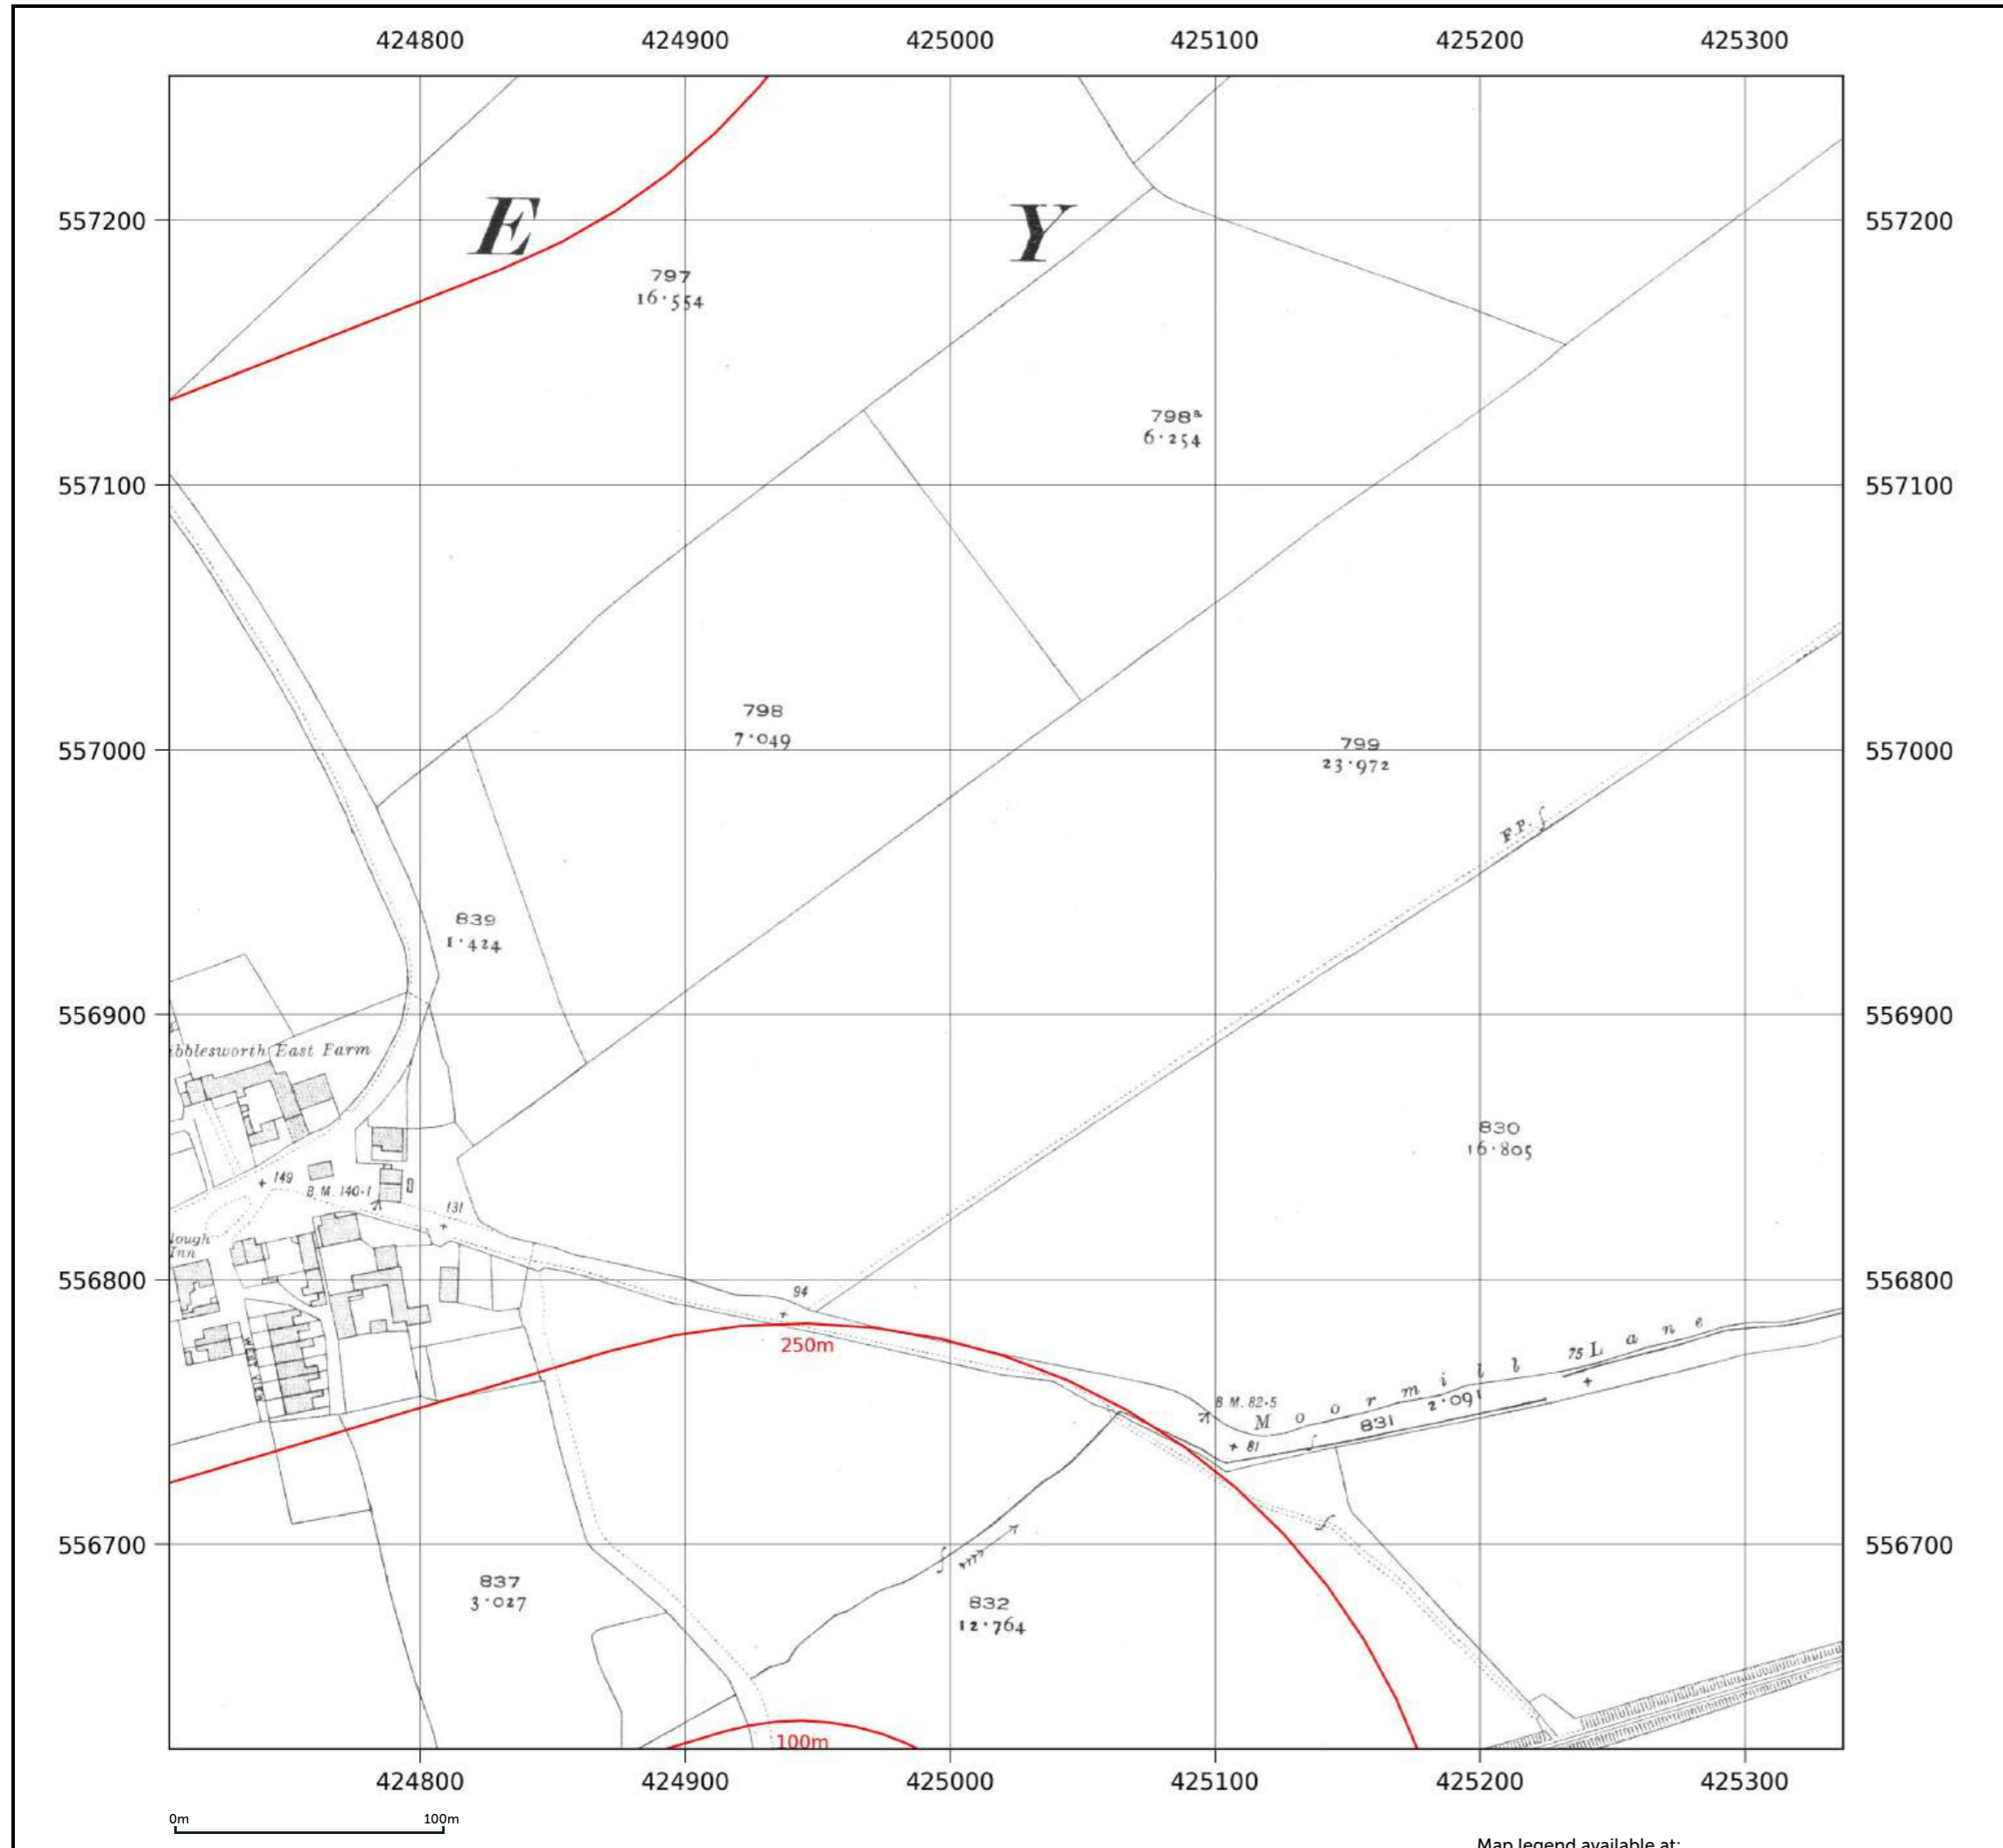

Map legend available at:
knowledge.groundsure.com/hubfs/groundsure_legend.pdf