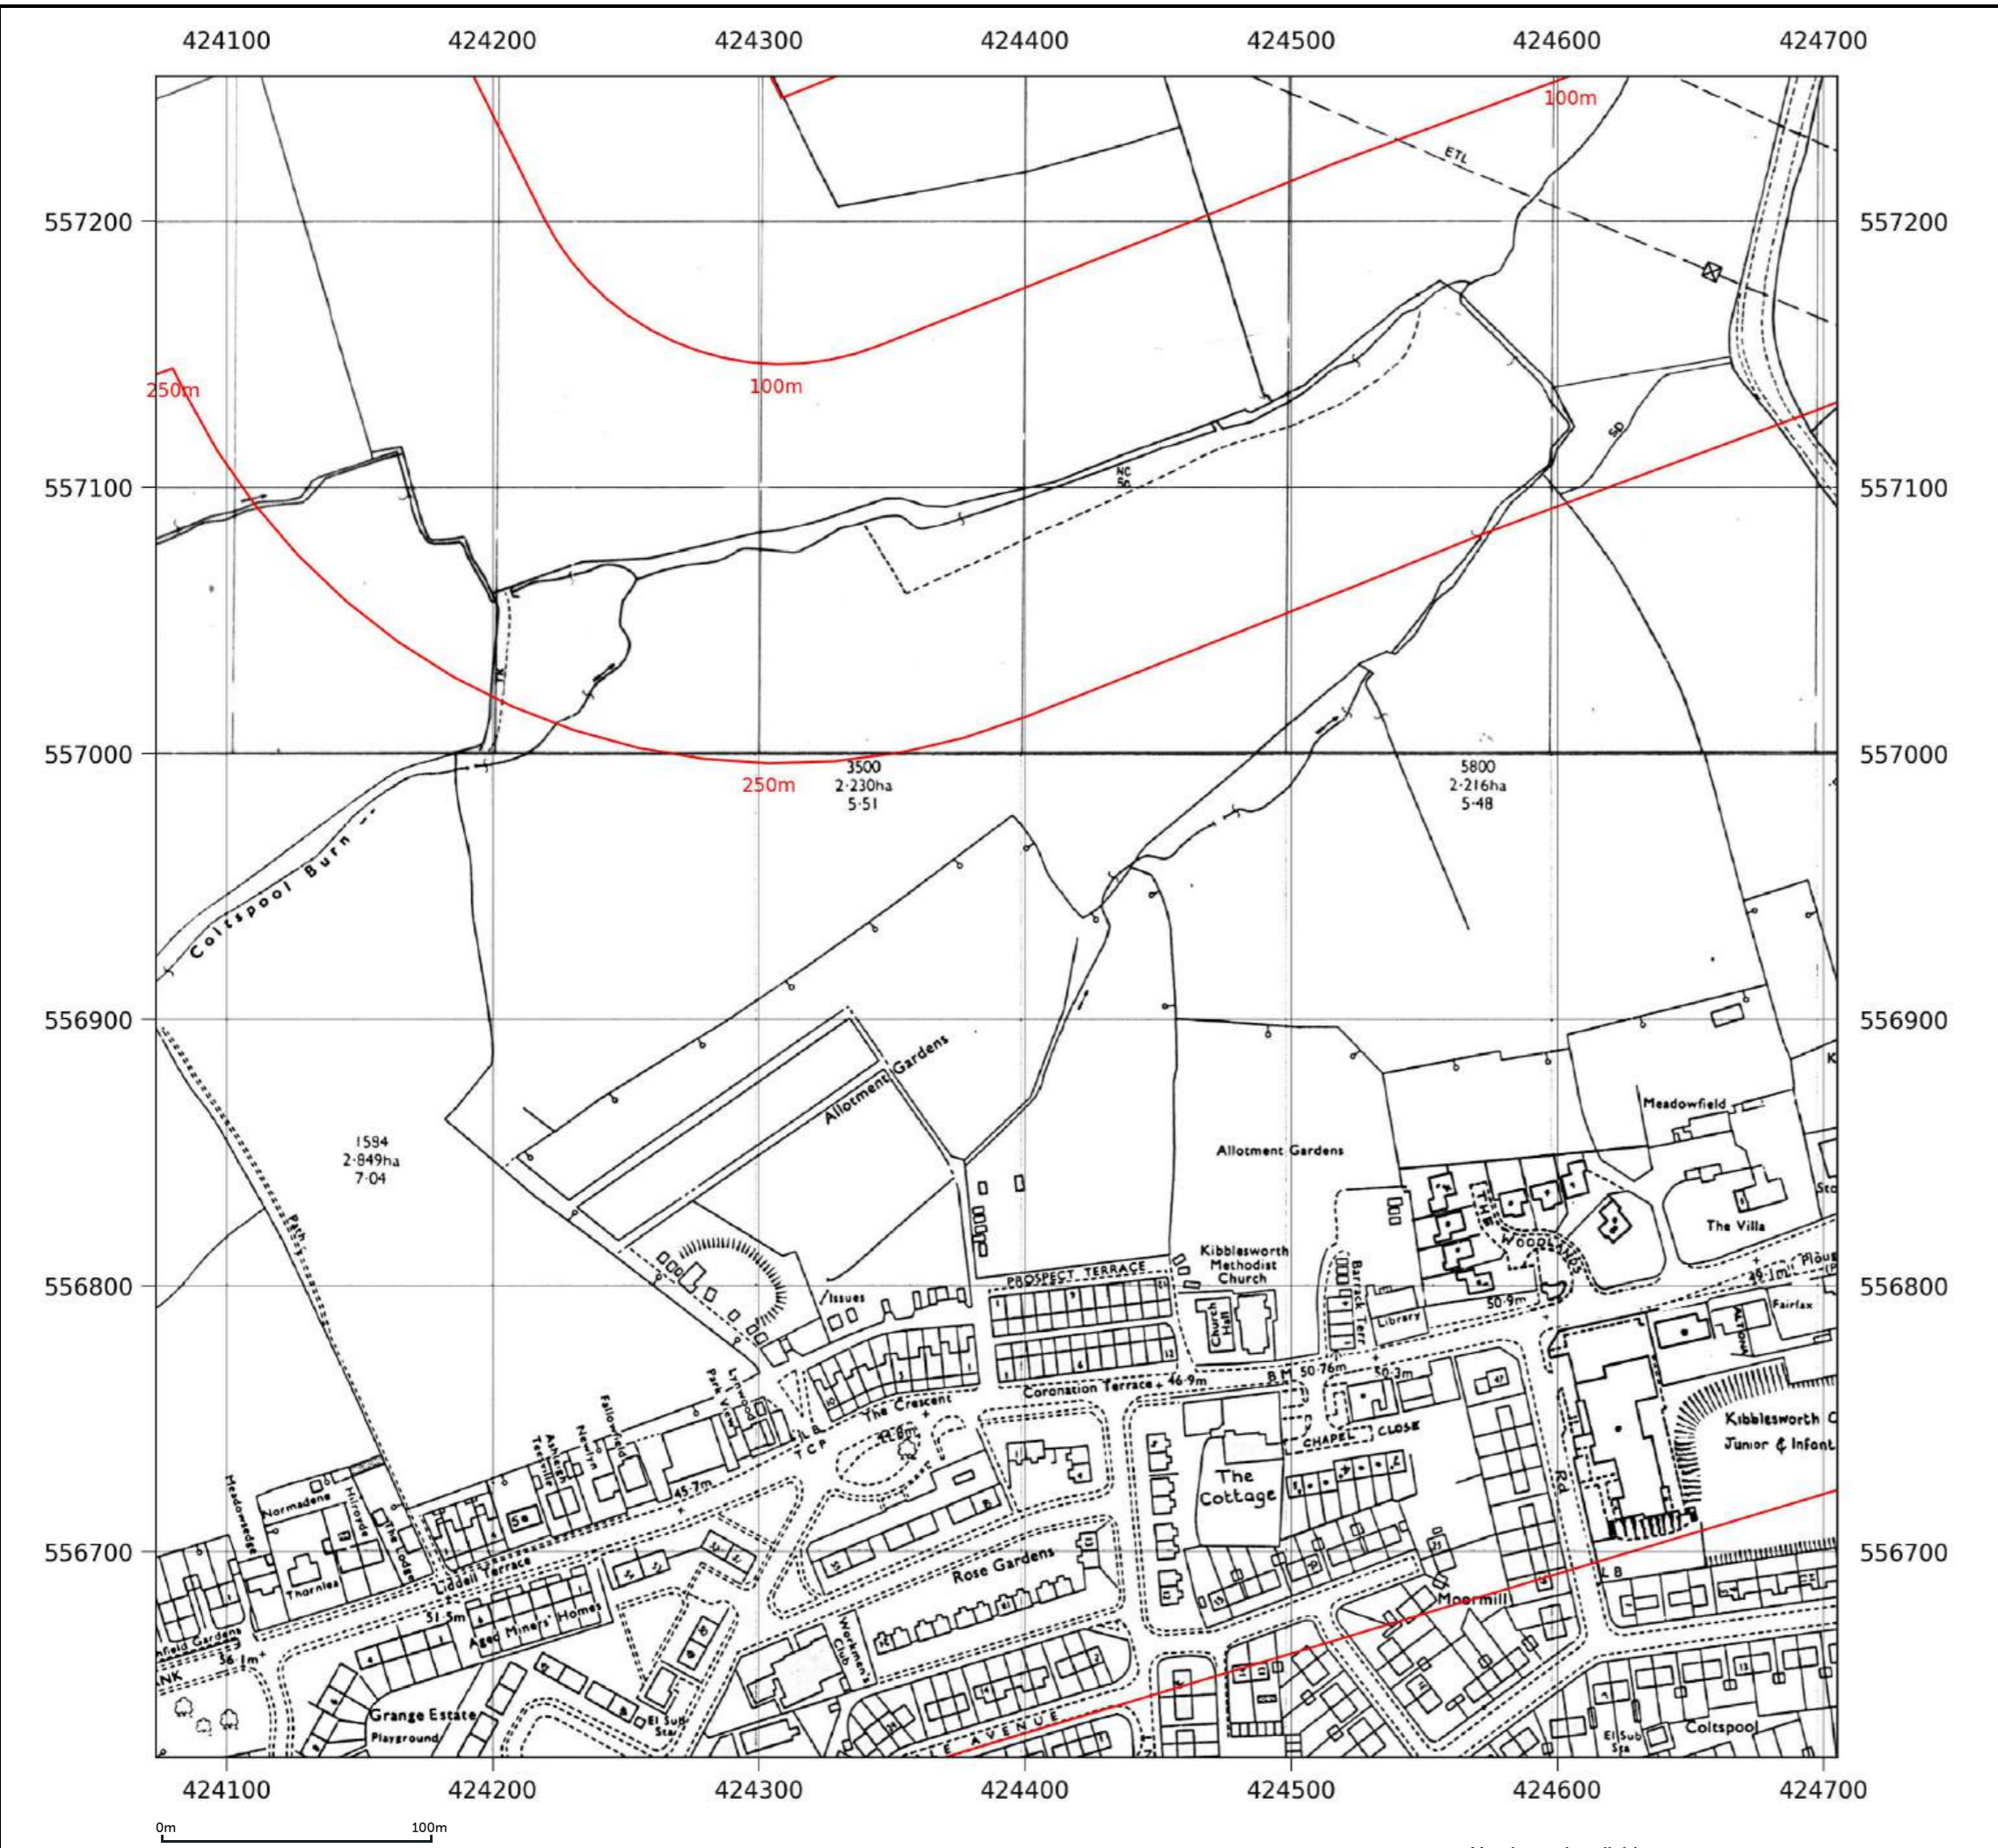

Map legend available at:
knowledge.groundsure.com/hubfs/groundsure_legend.pdf