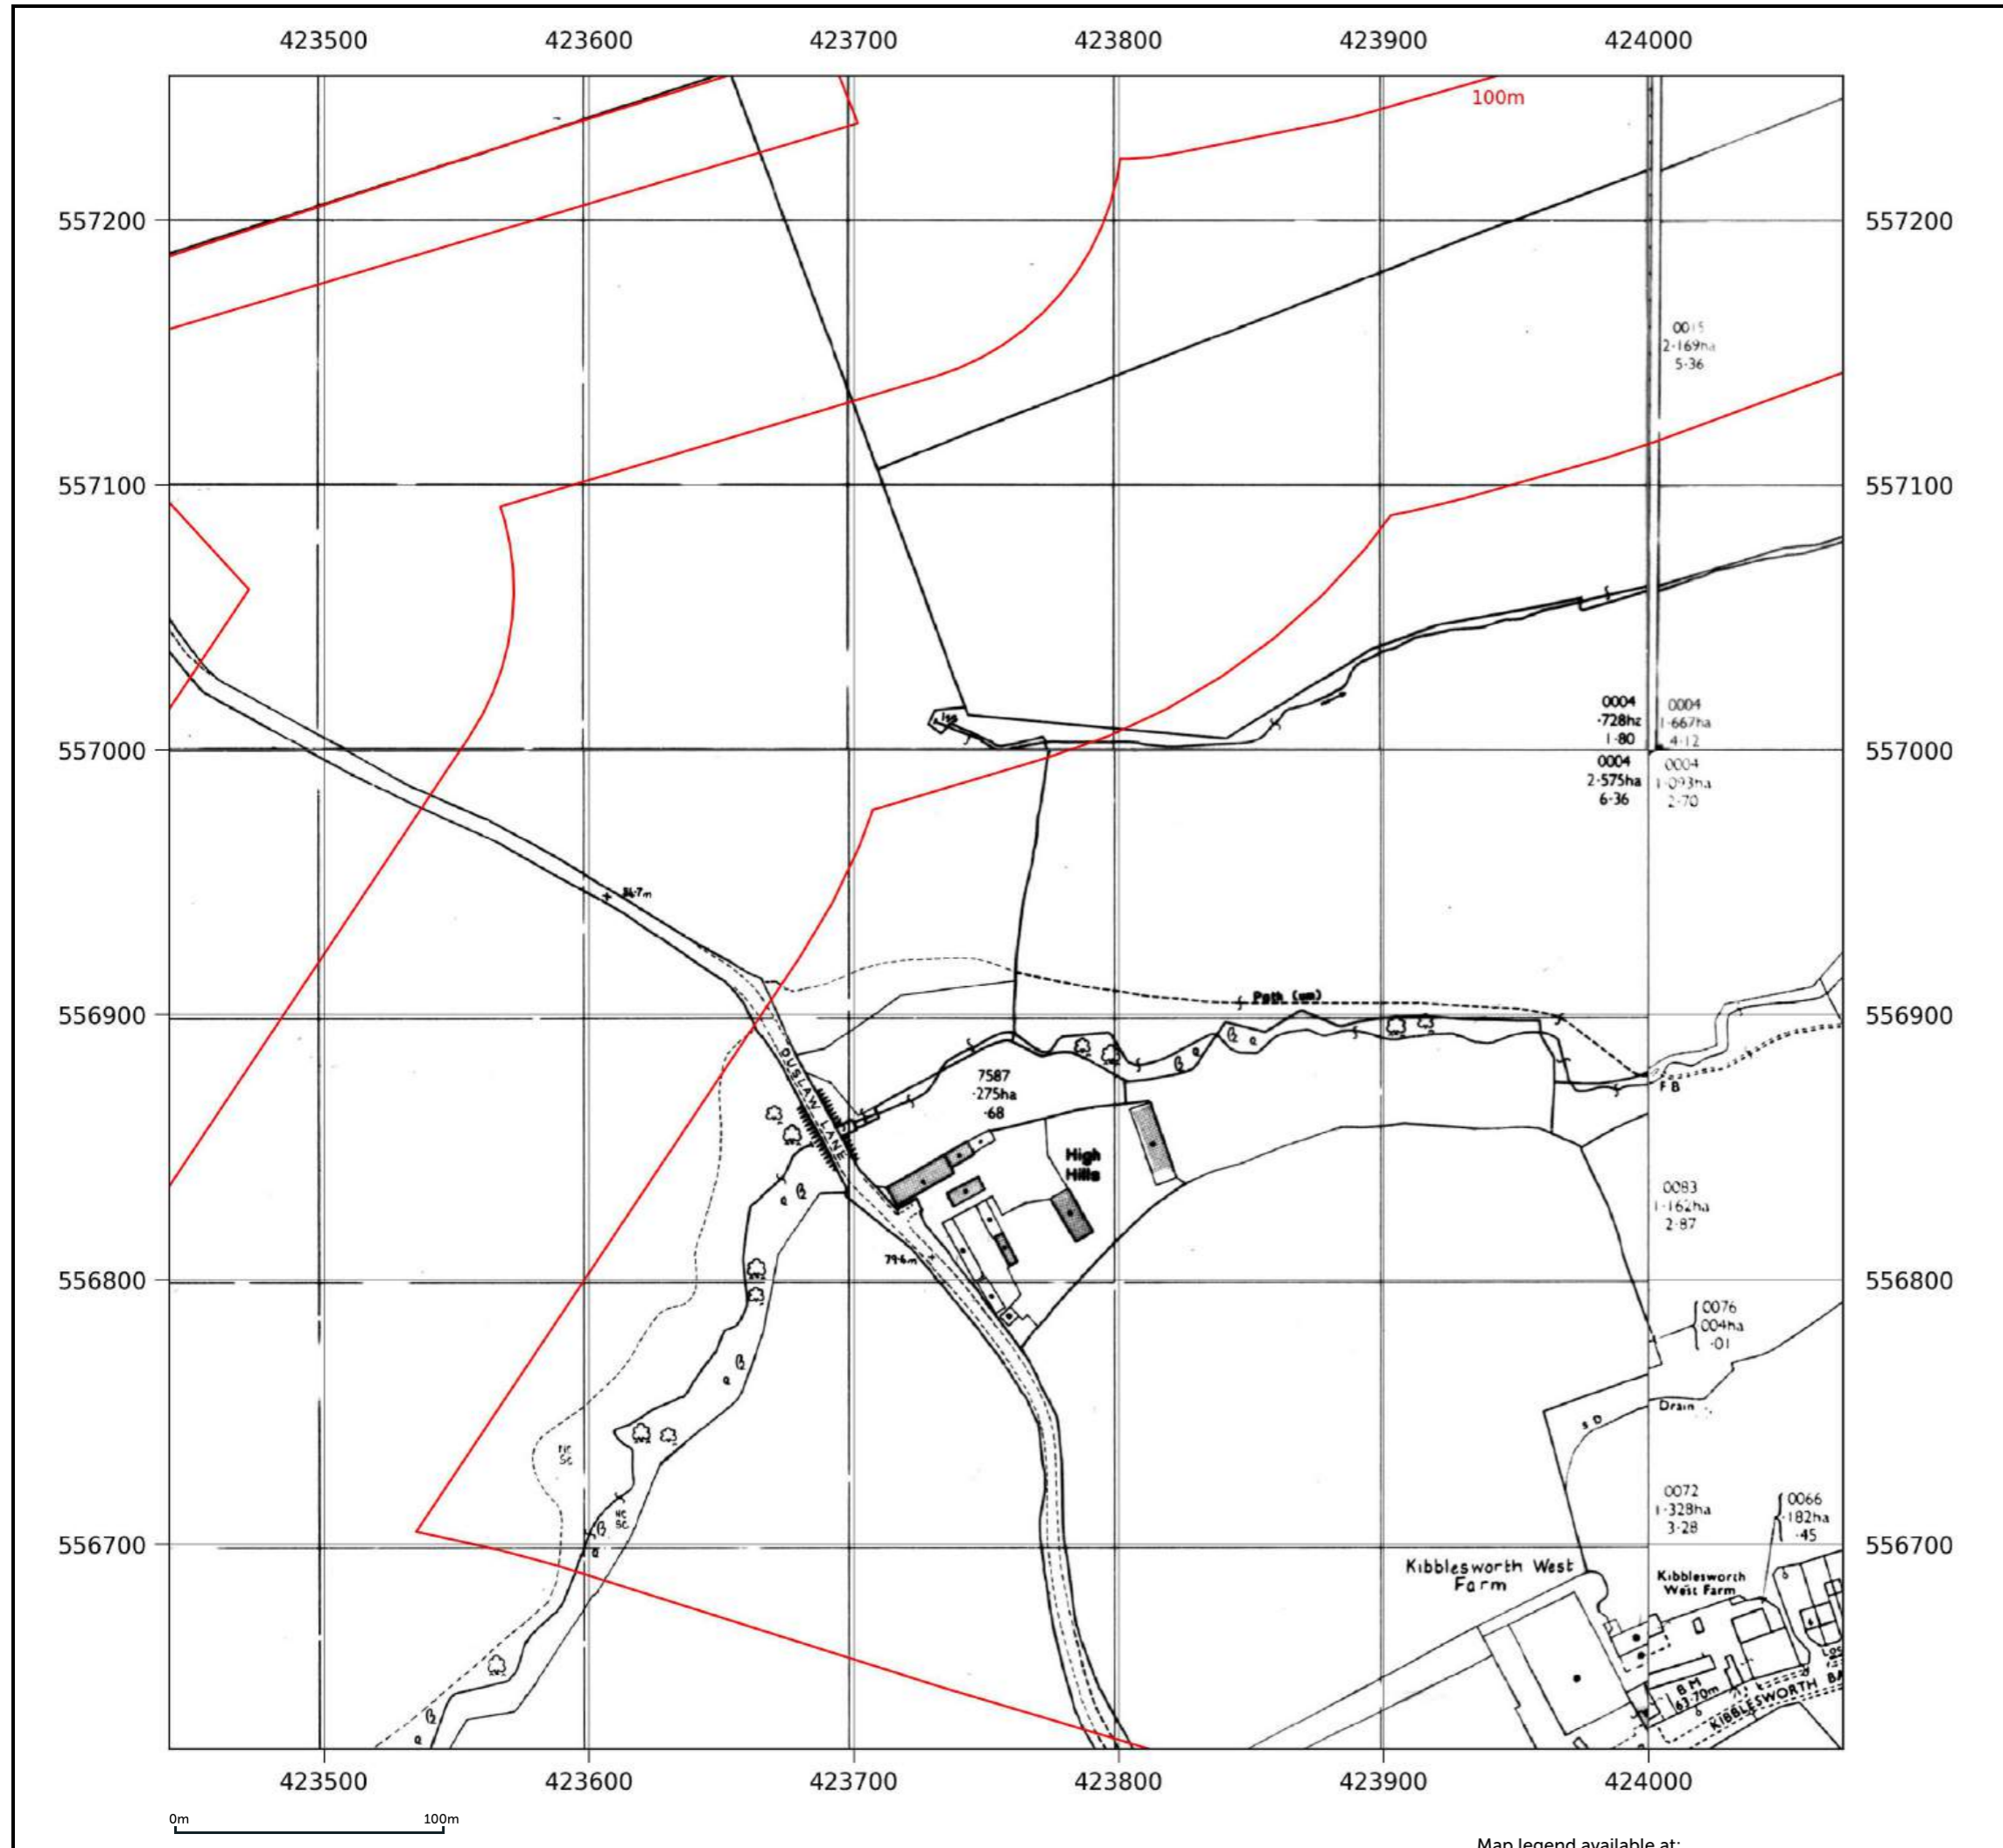

Contact us with any questions at:
info@groundsure.com
01273 257 755