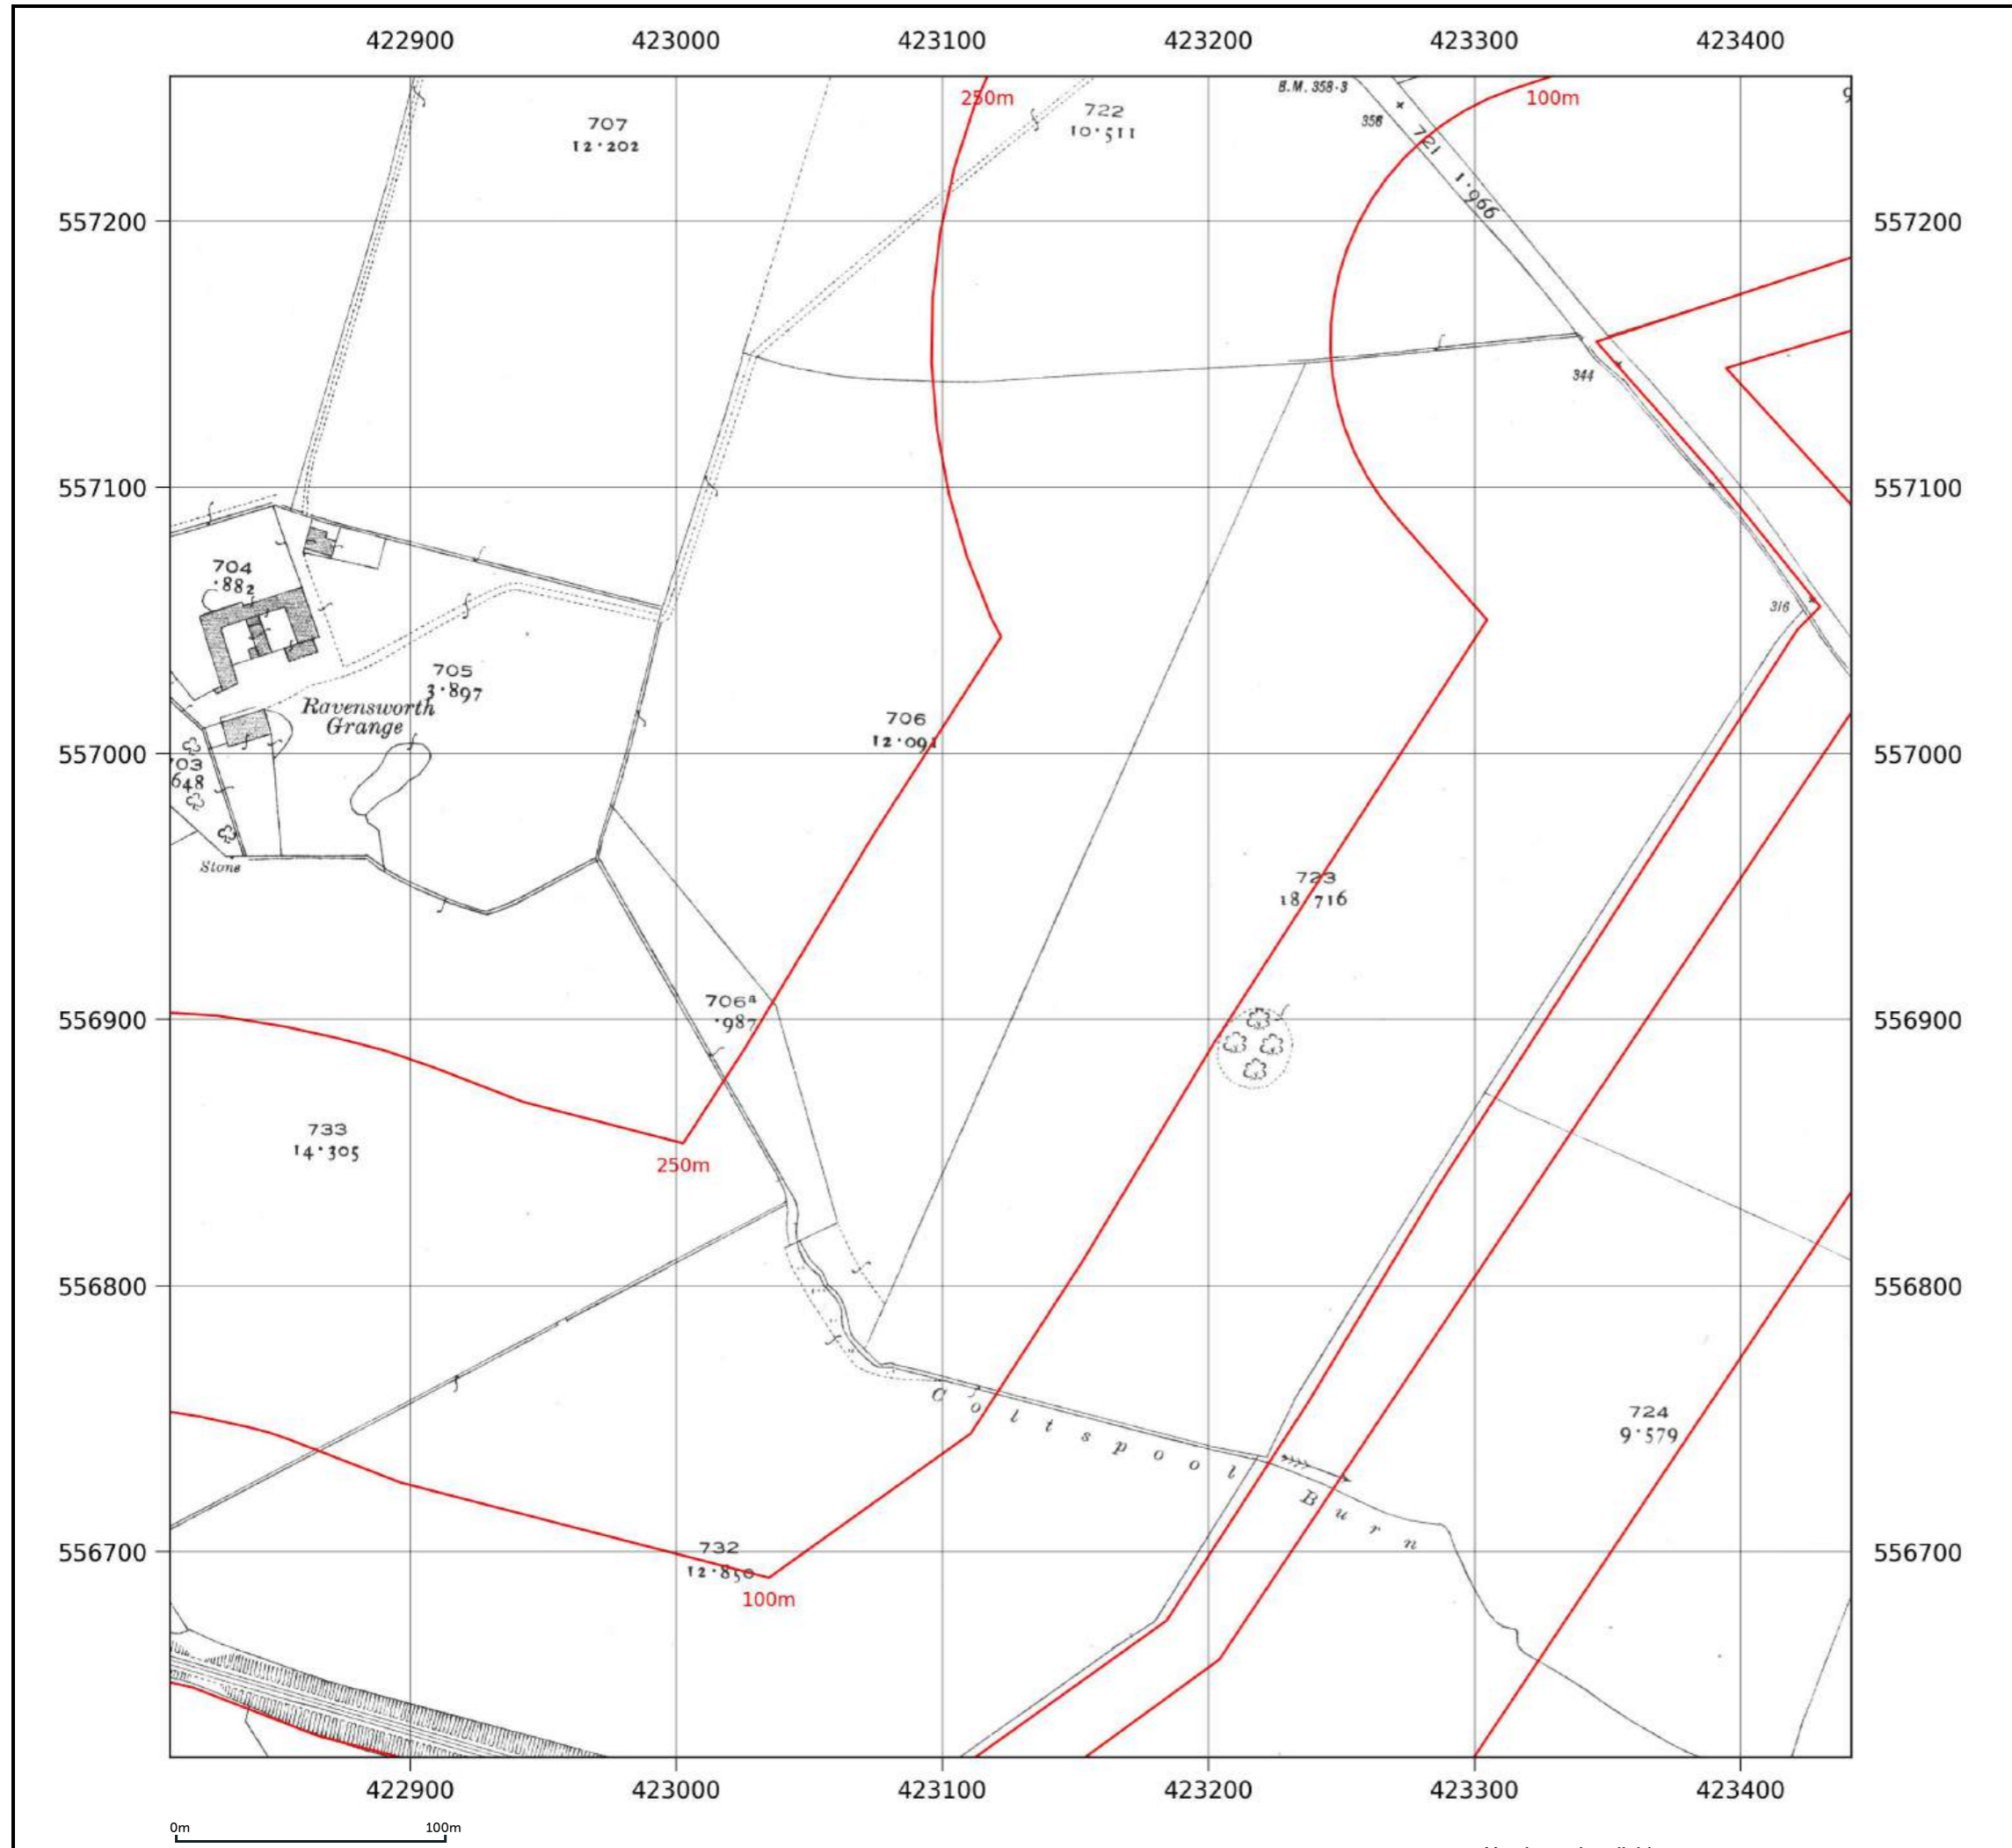

Contact us with any questions at:
info@groundsure.com
01273 257 755