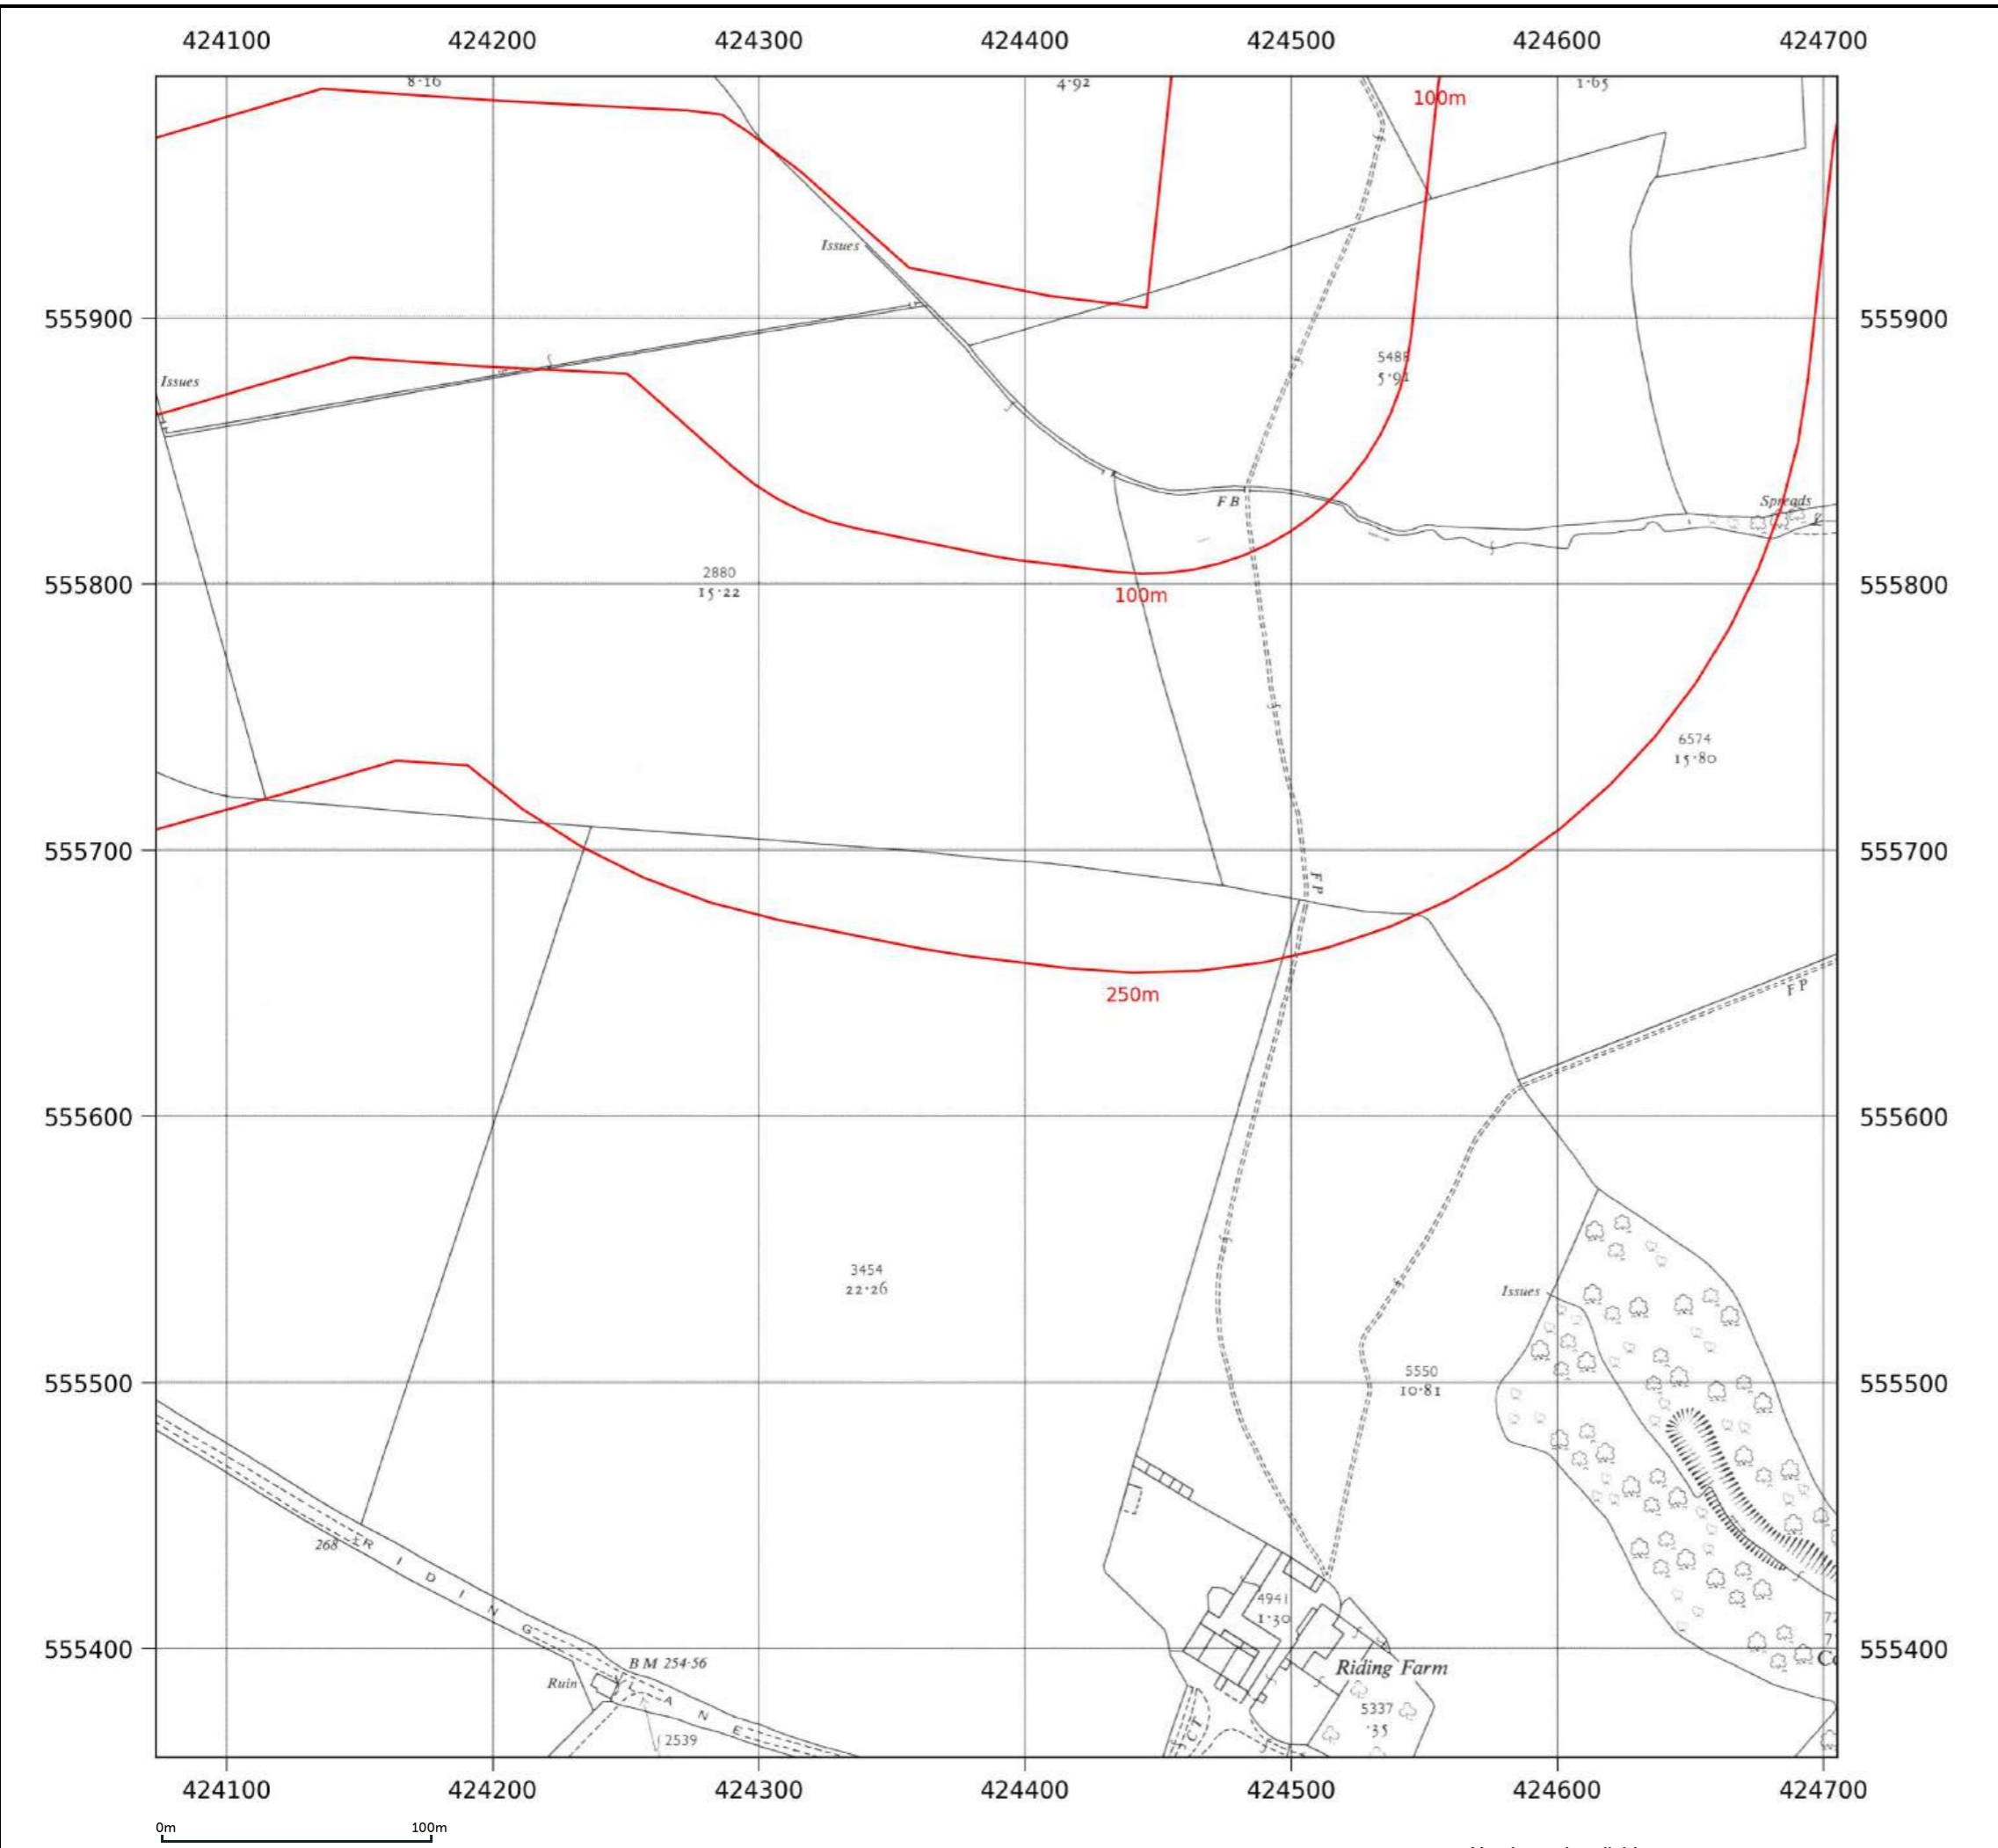

Map legend available at:
knowledge.groundsure.com/hubfs/groundsure_legend.pdf