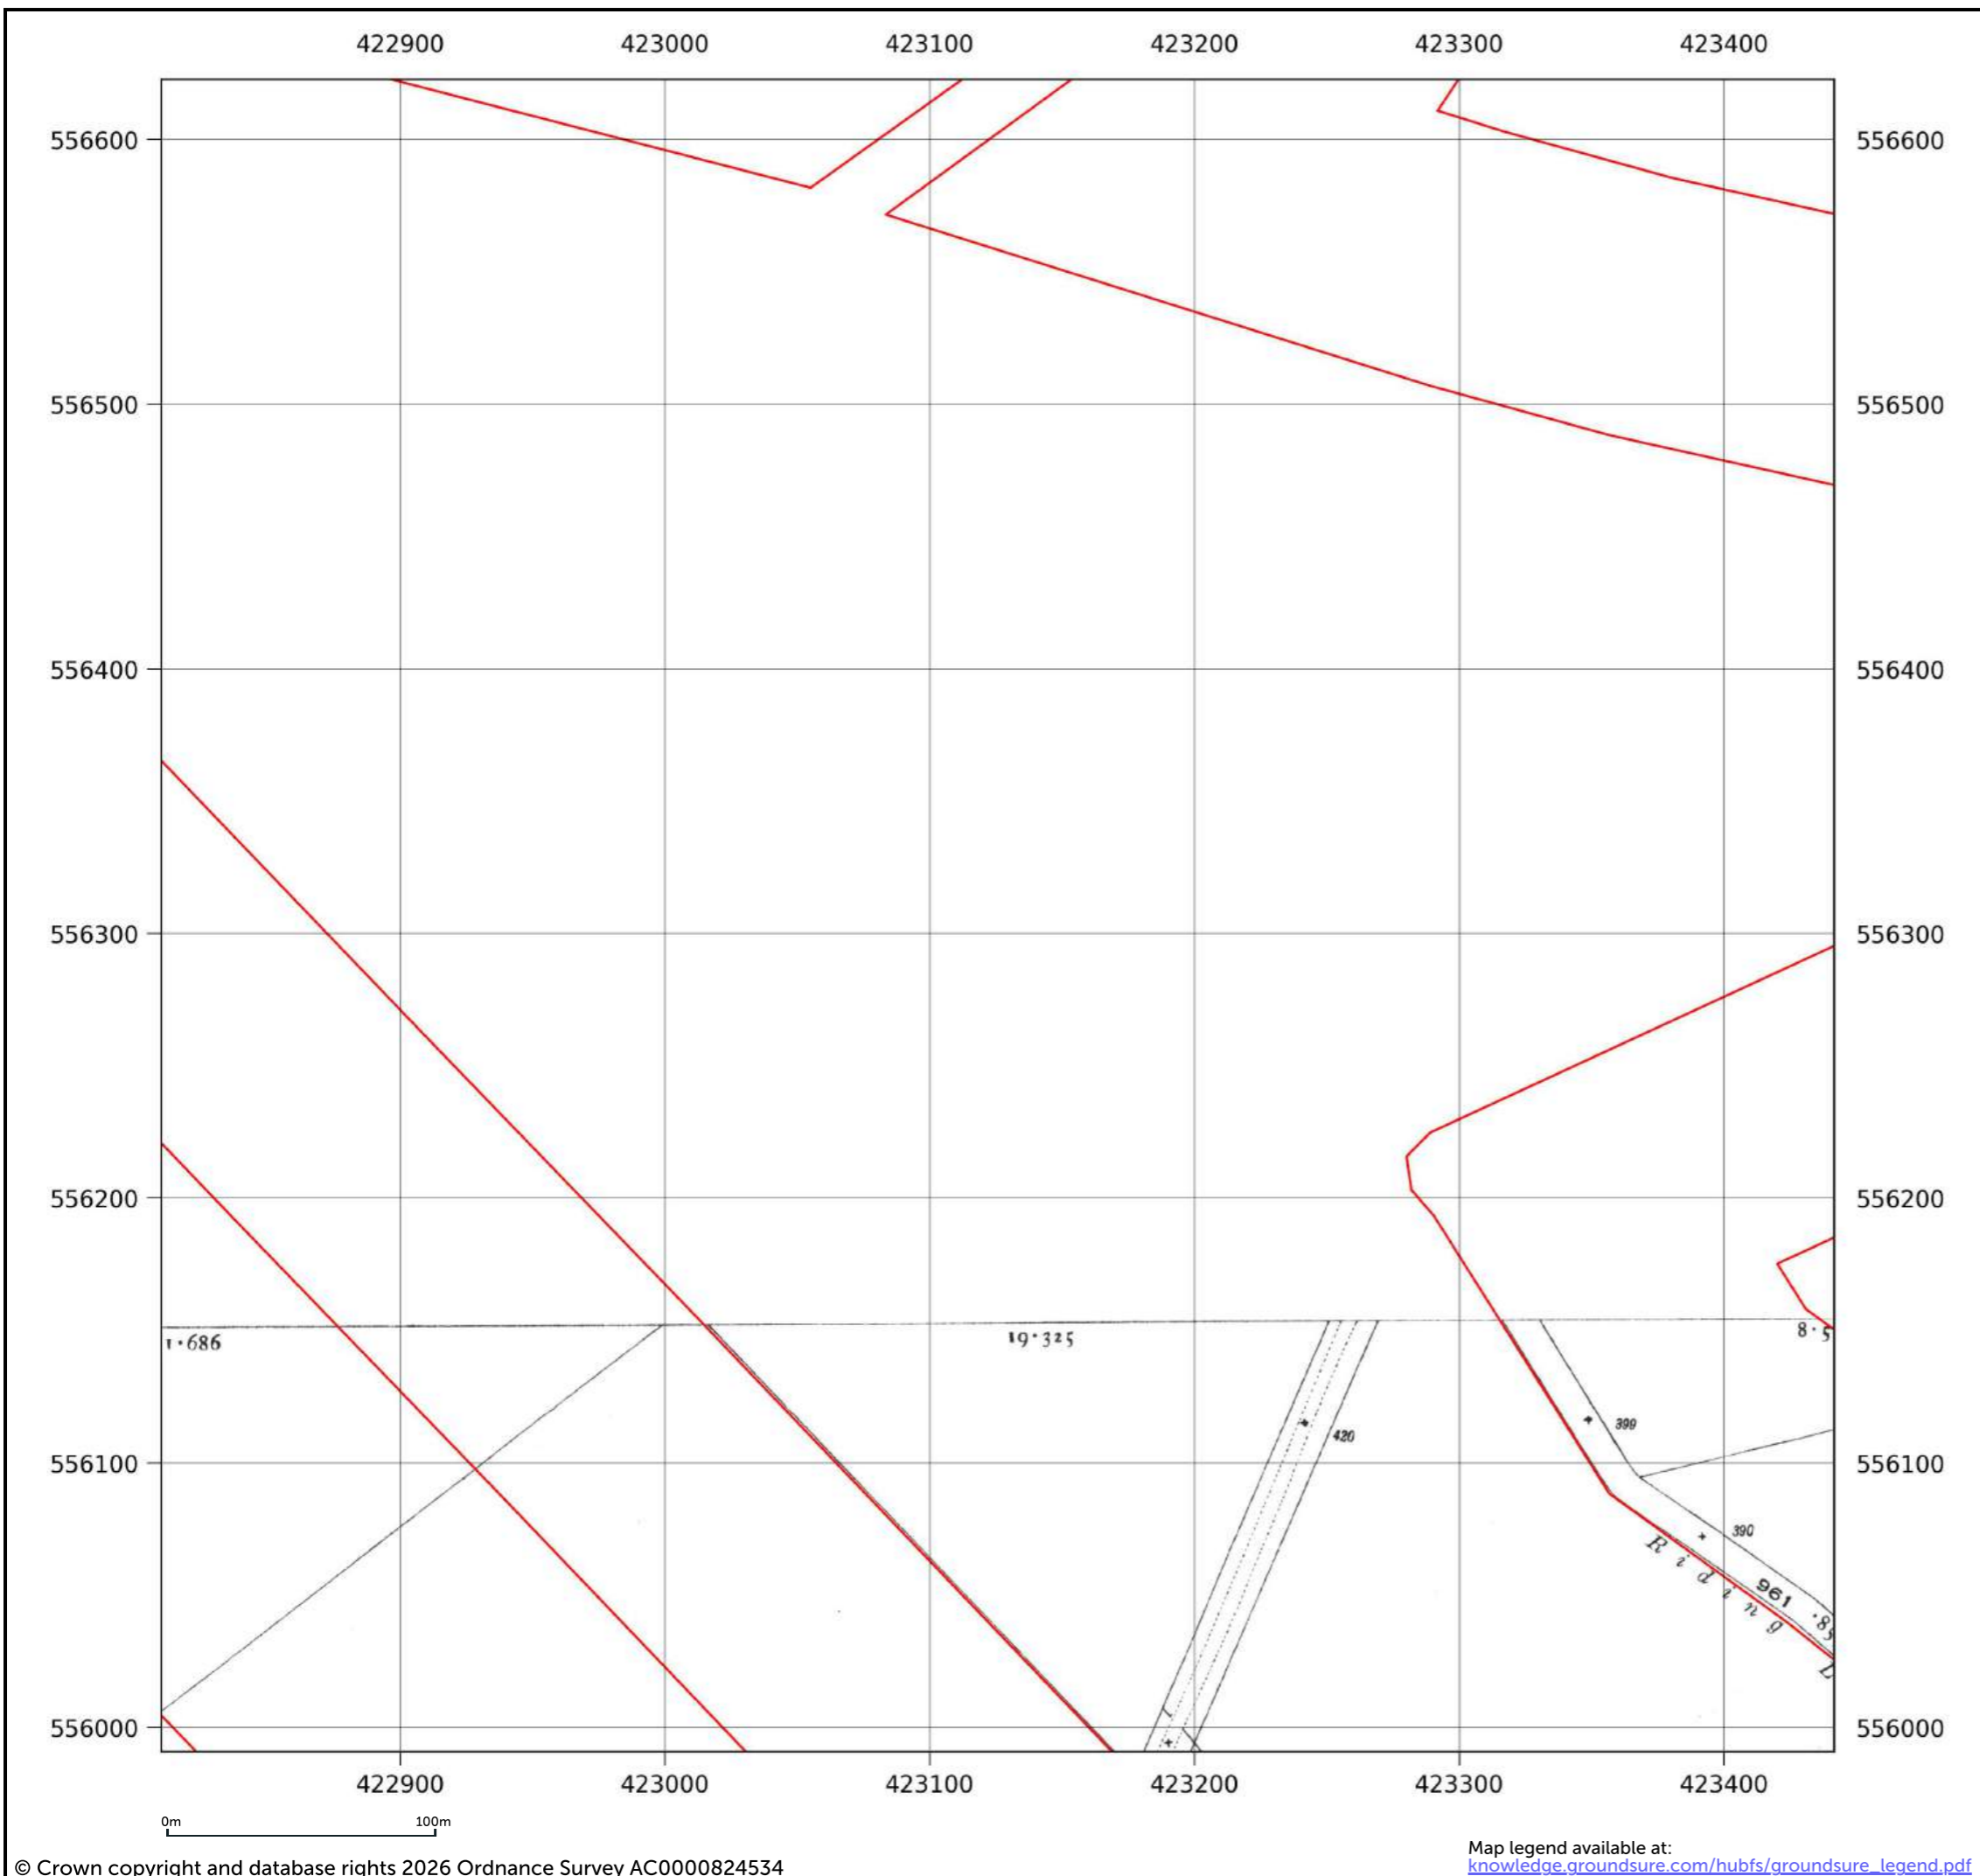

Map legend available at:
knowledge.groundsure.com/hubfs/groundsure_legend.pdf