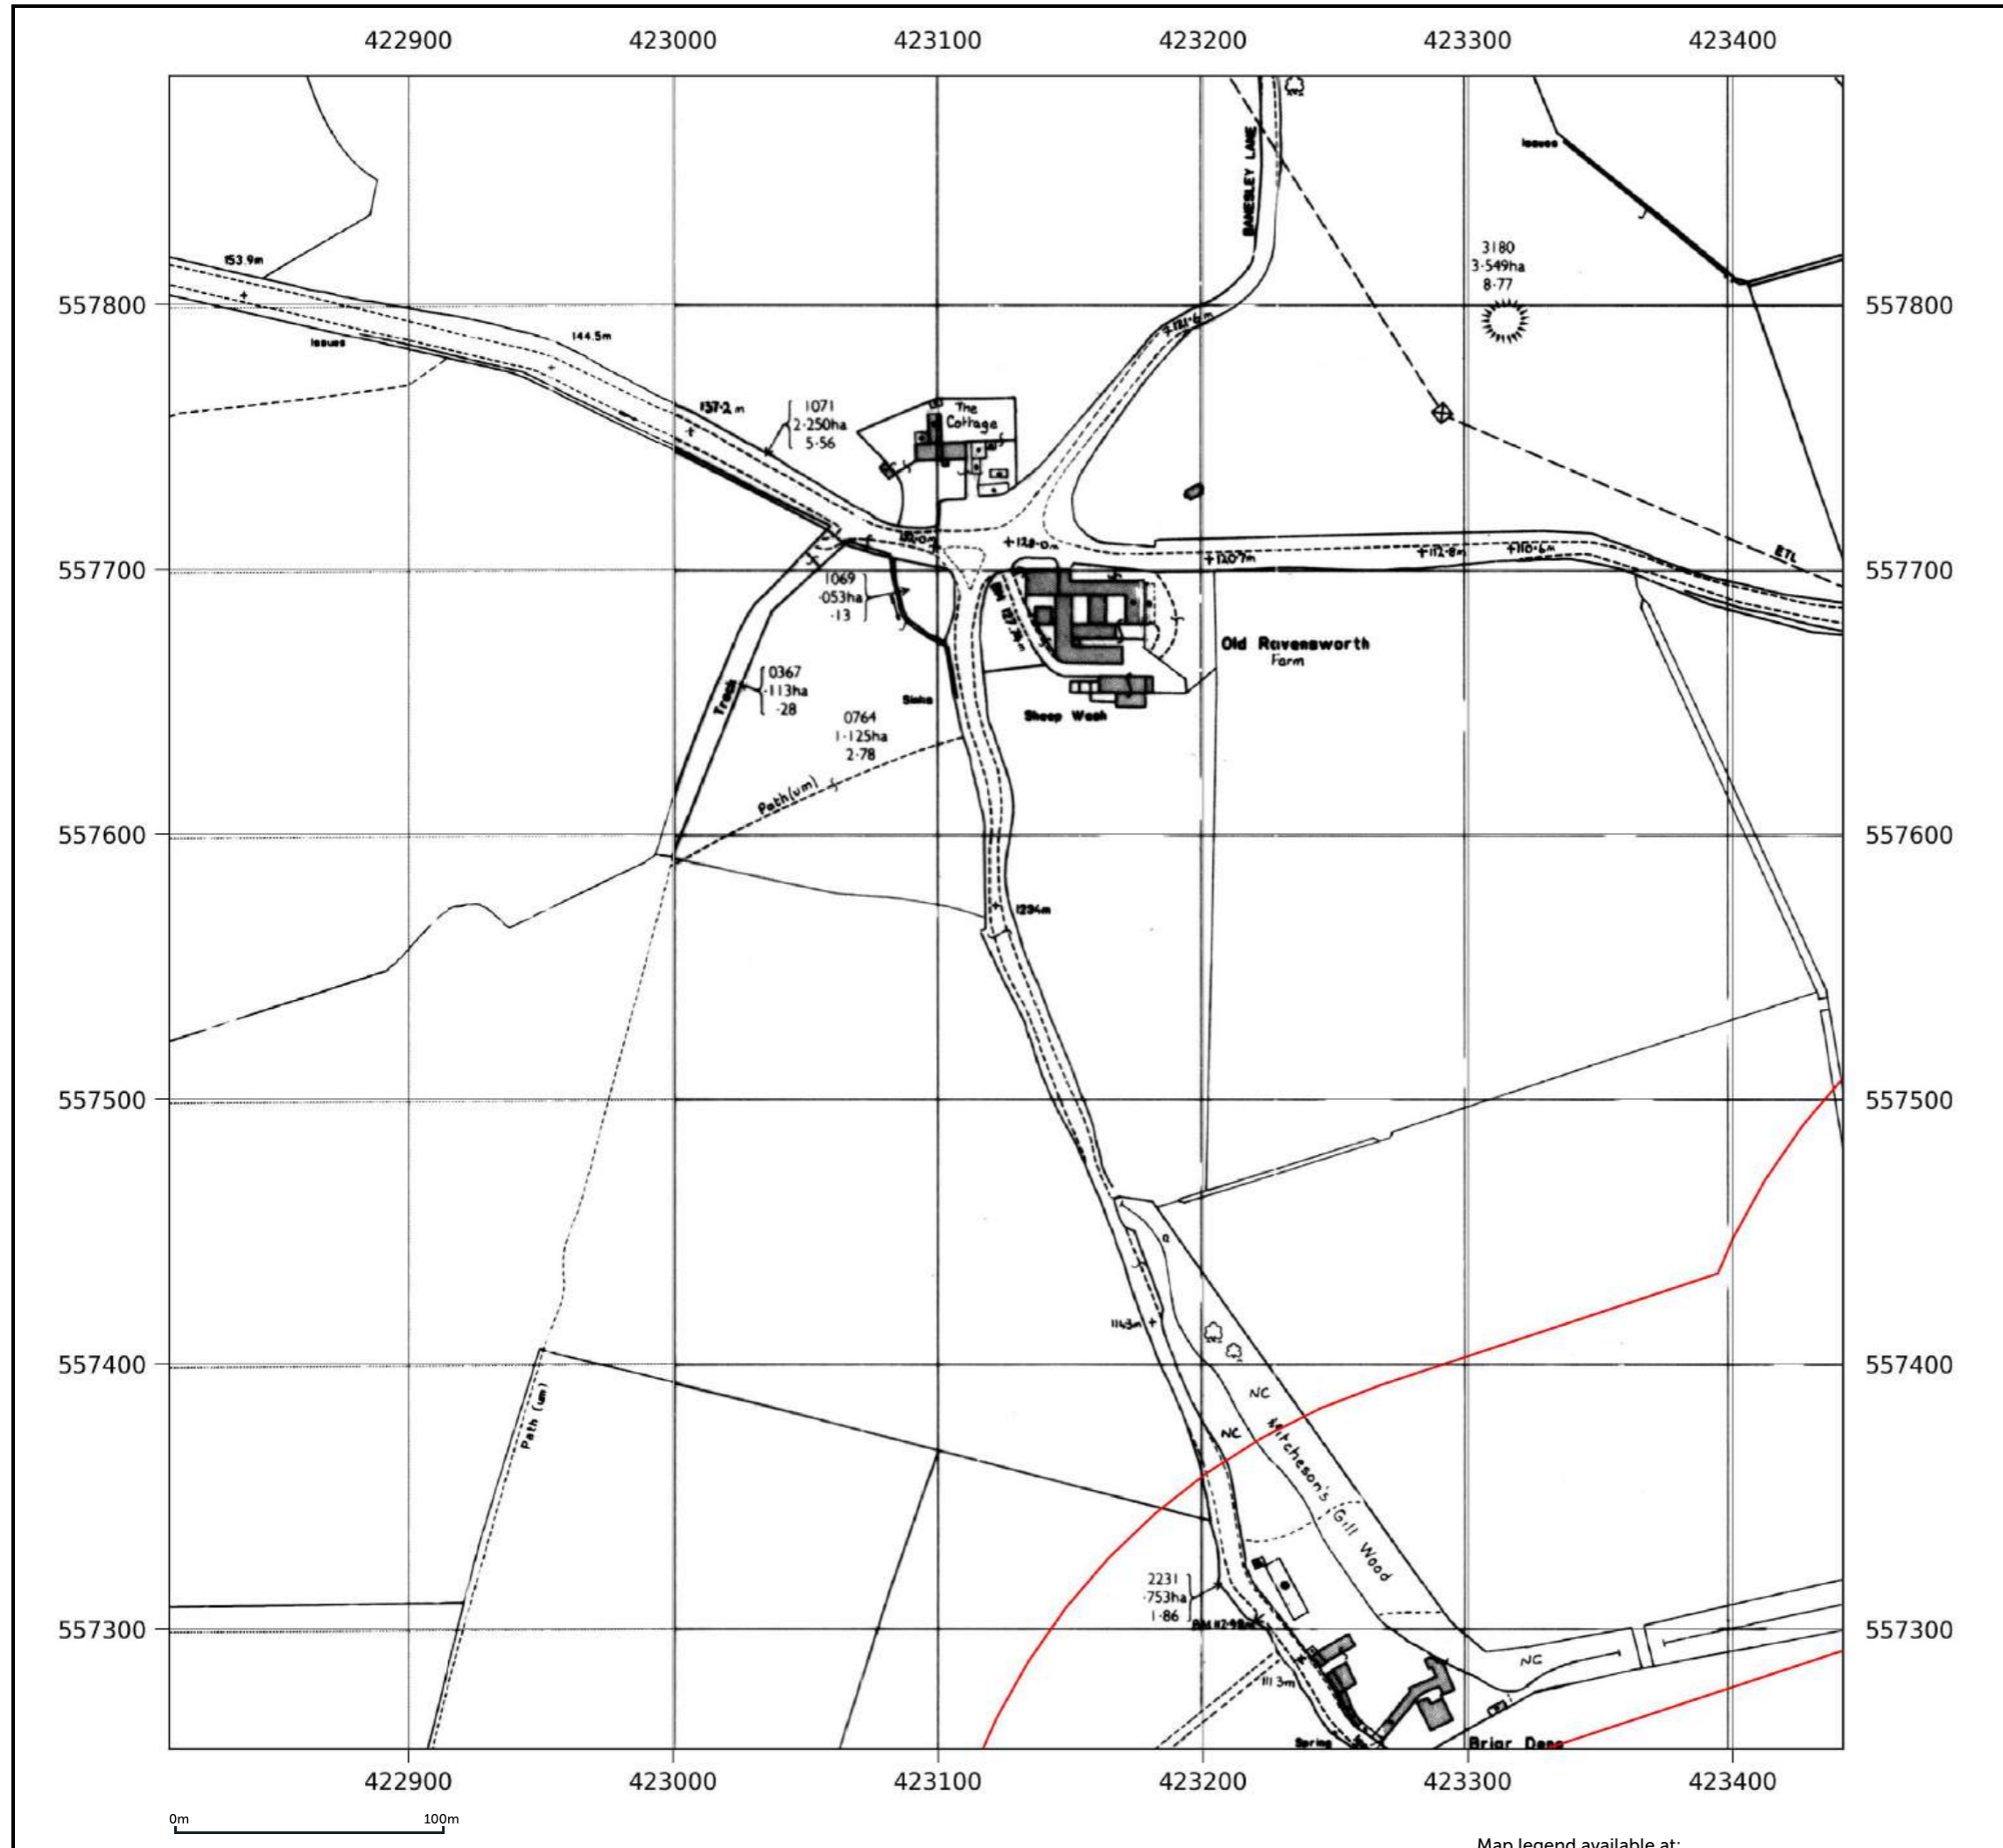

Map legend available at:
knowledge.groundsure.com/hubfs/groundsure_legend.pdf