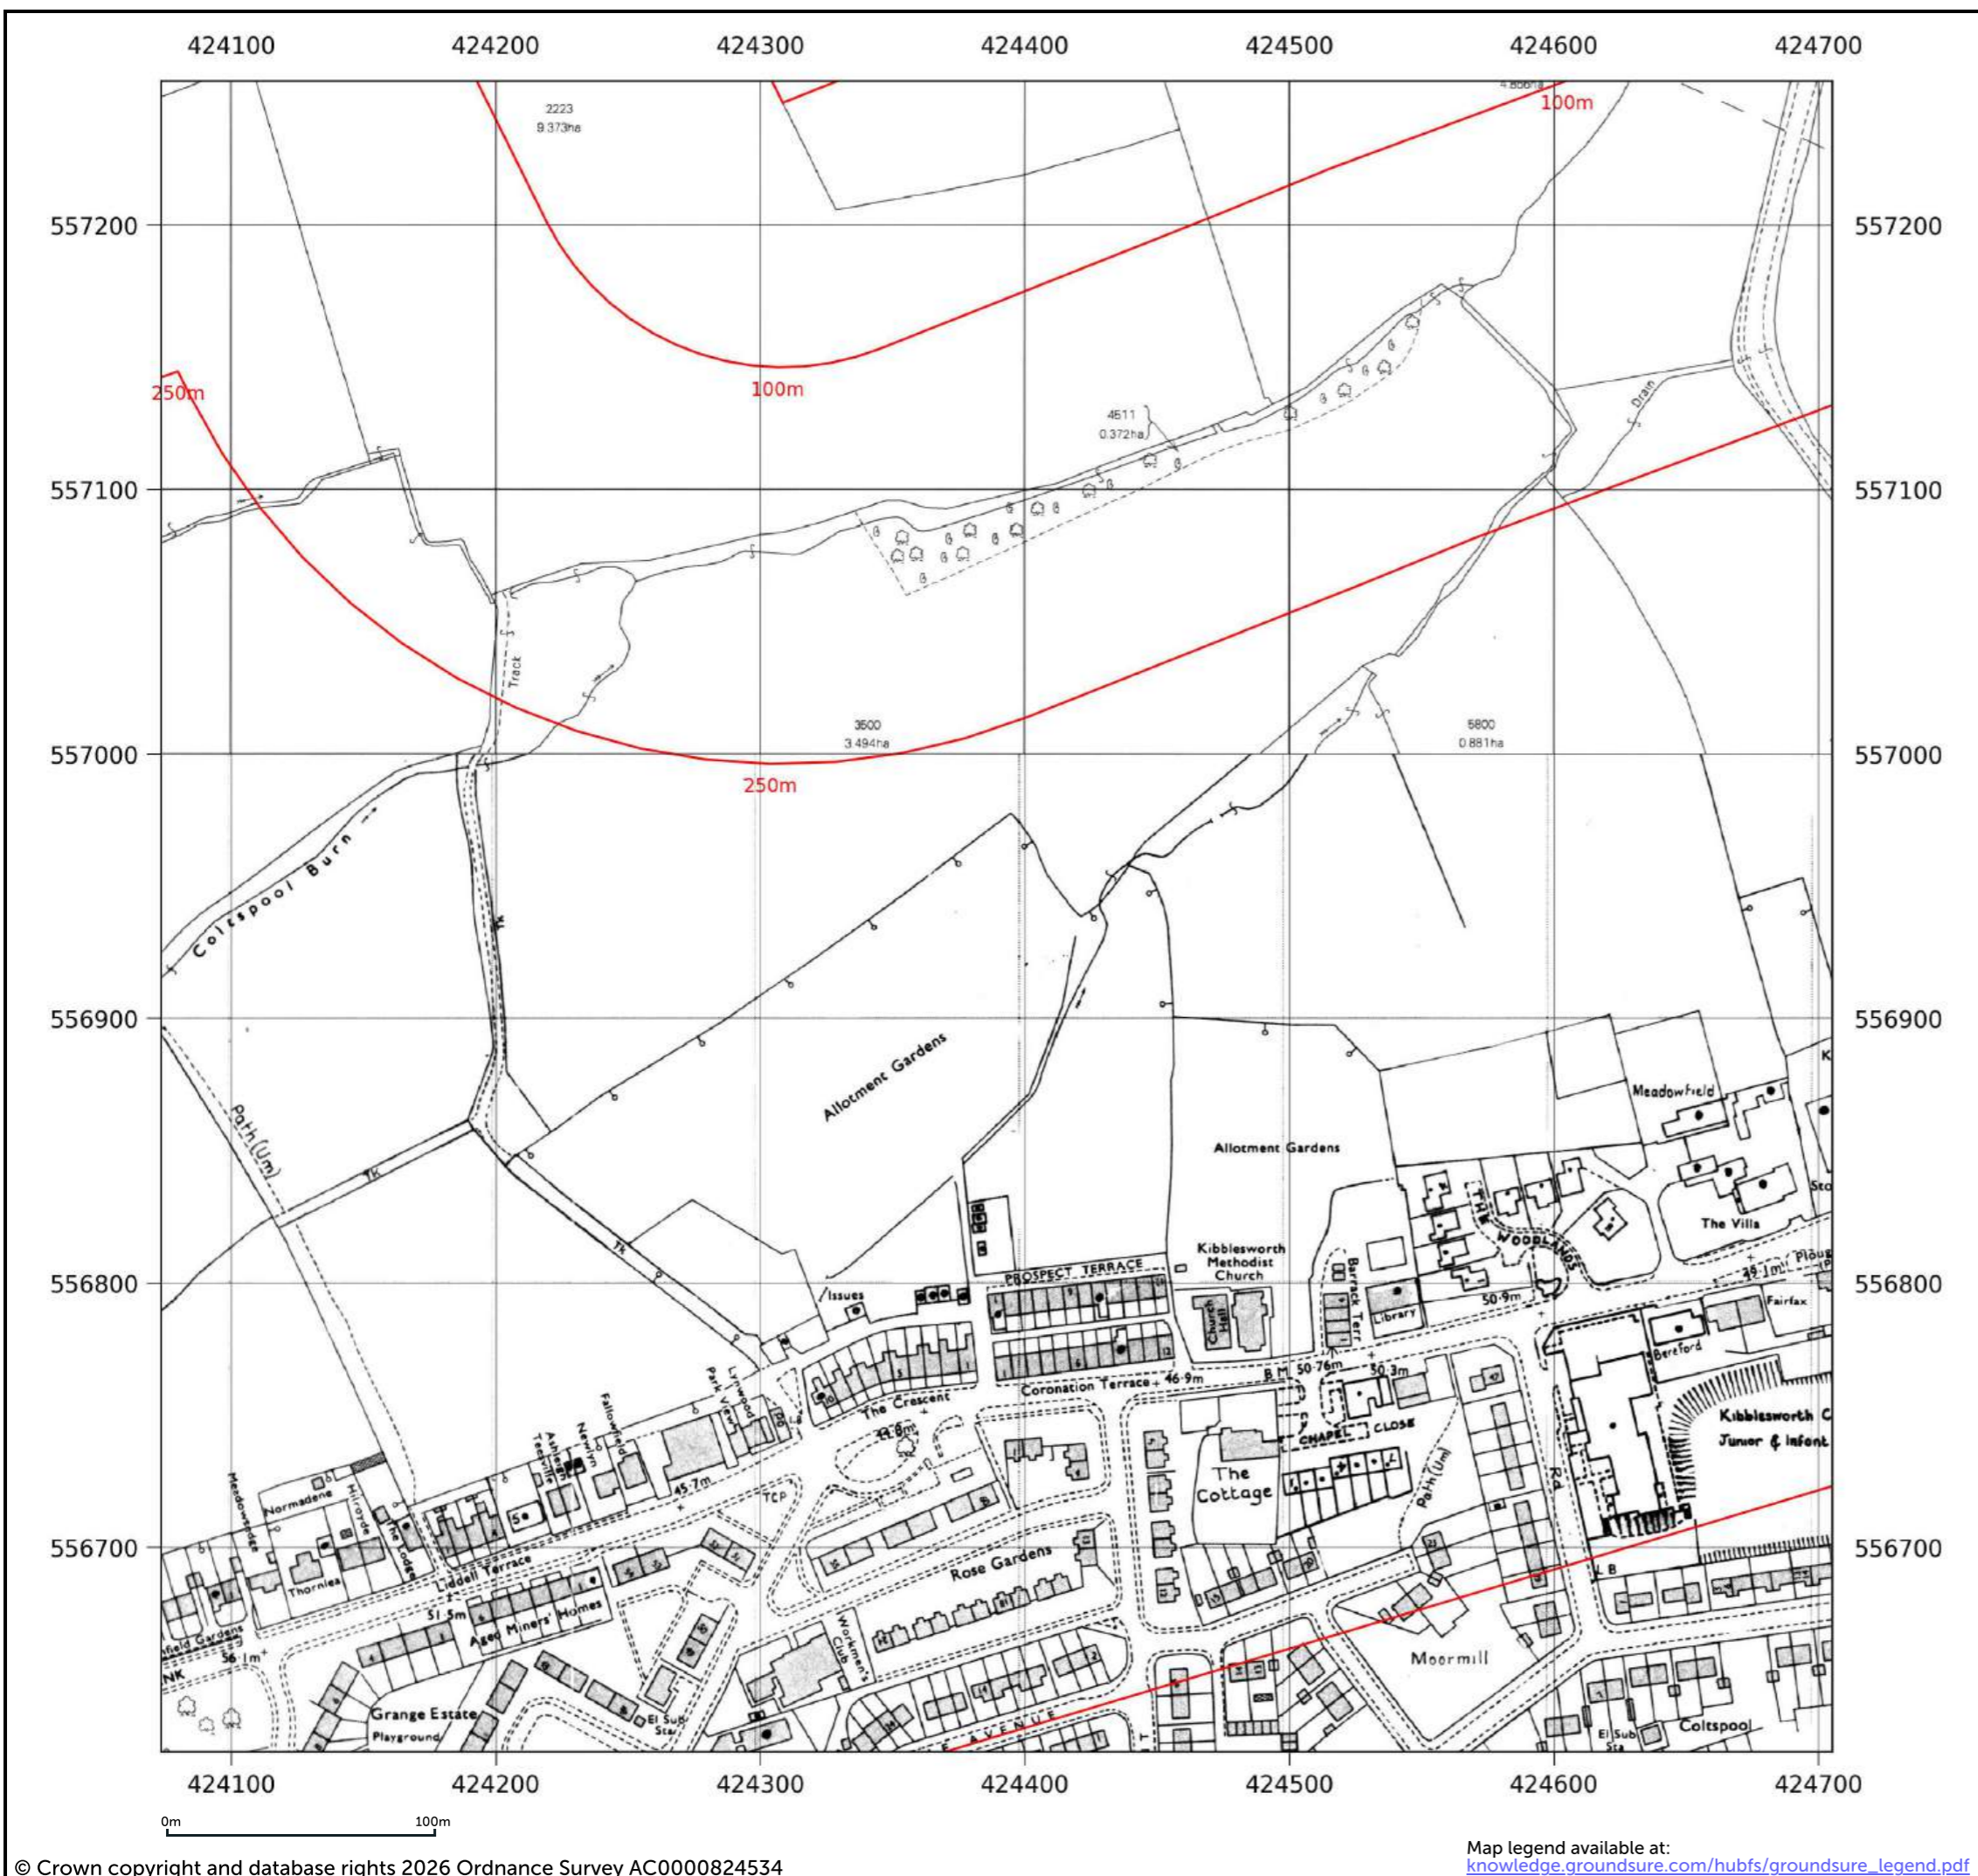

Contact us with any questions at:
info@groundsure.com
01273 257 755