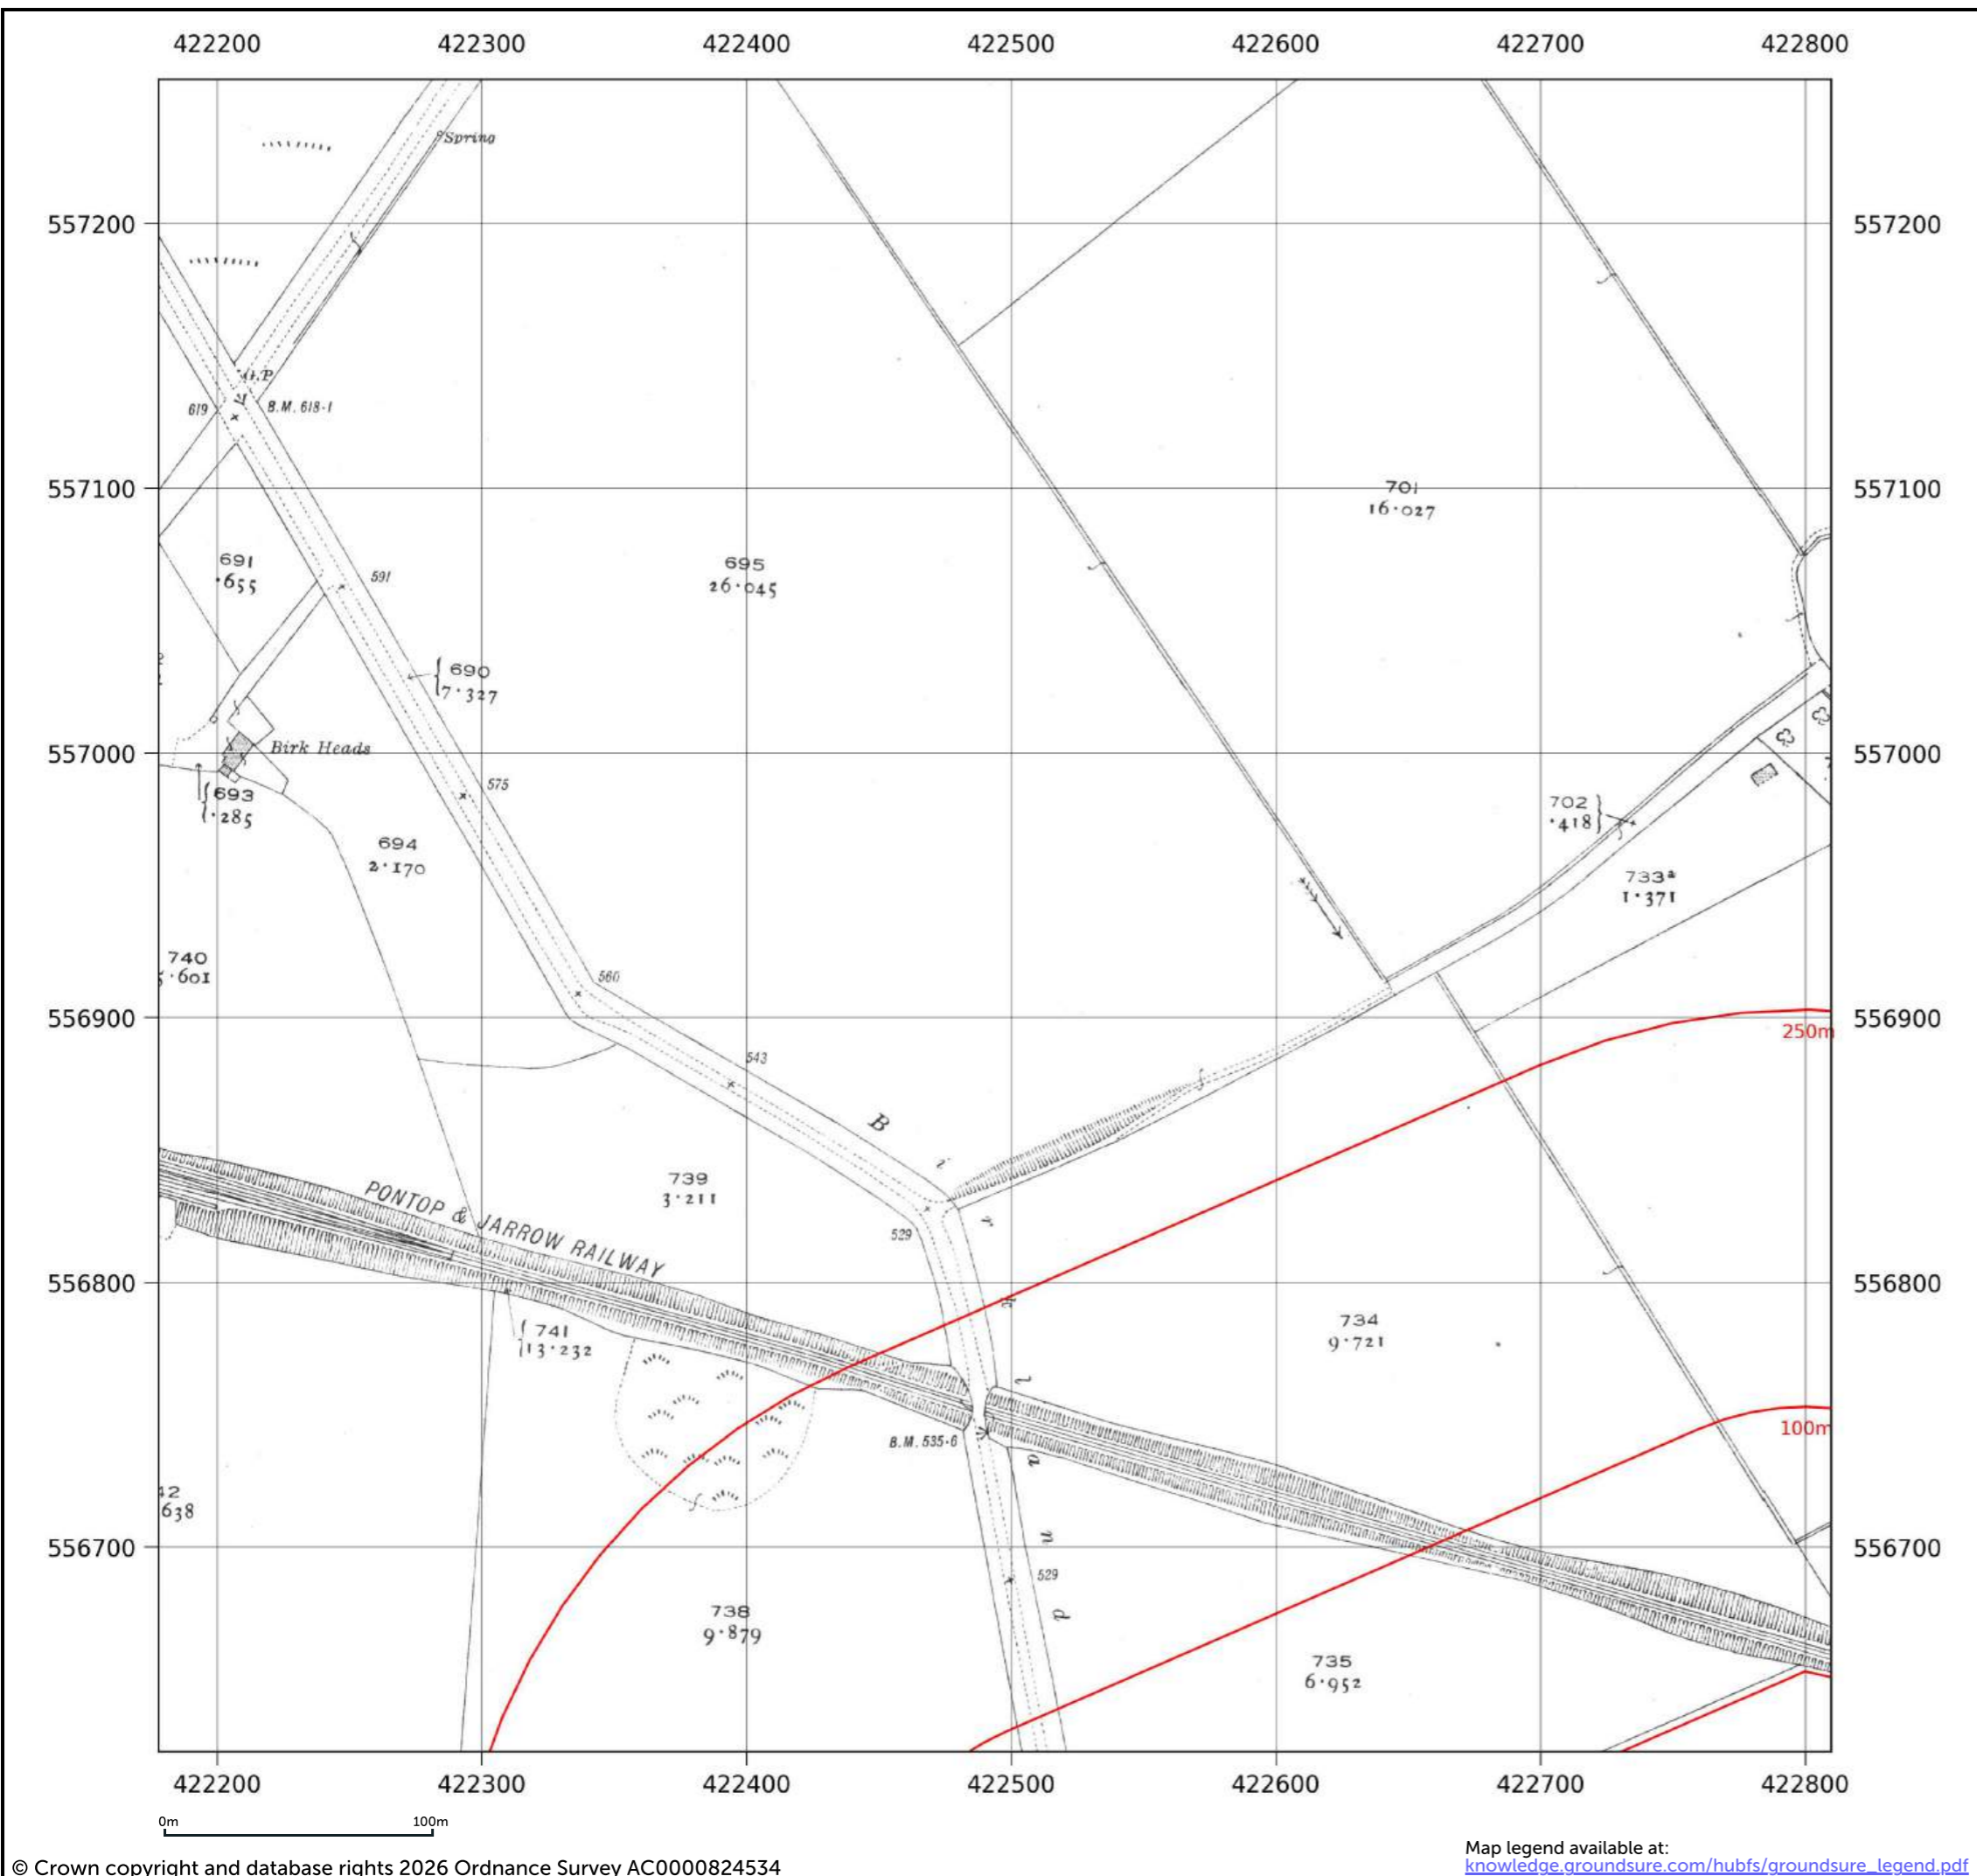

Contact us with any questions at:
info@groundsure.com
01273 257 755