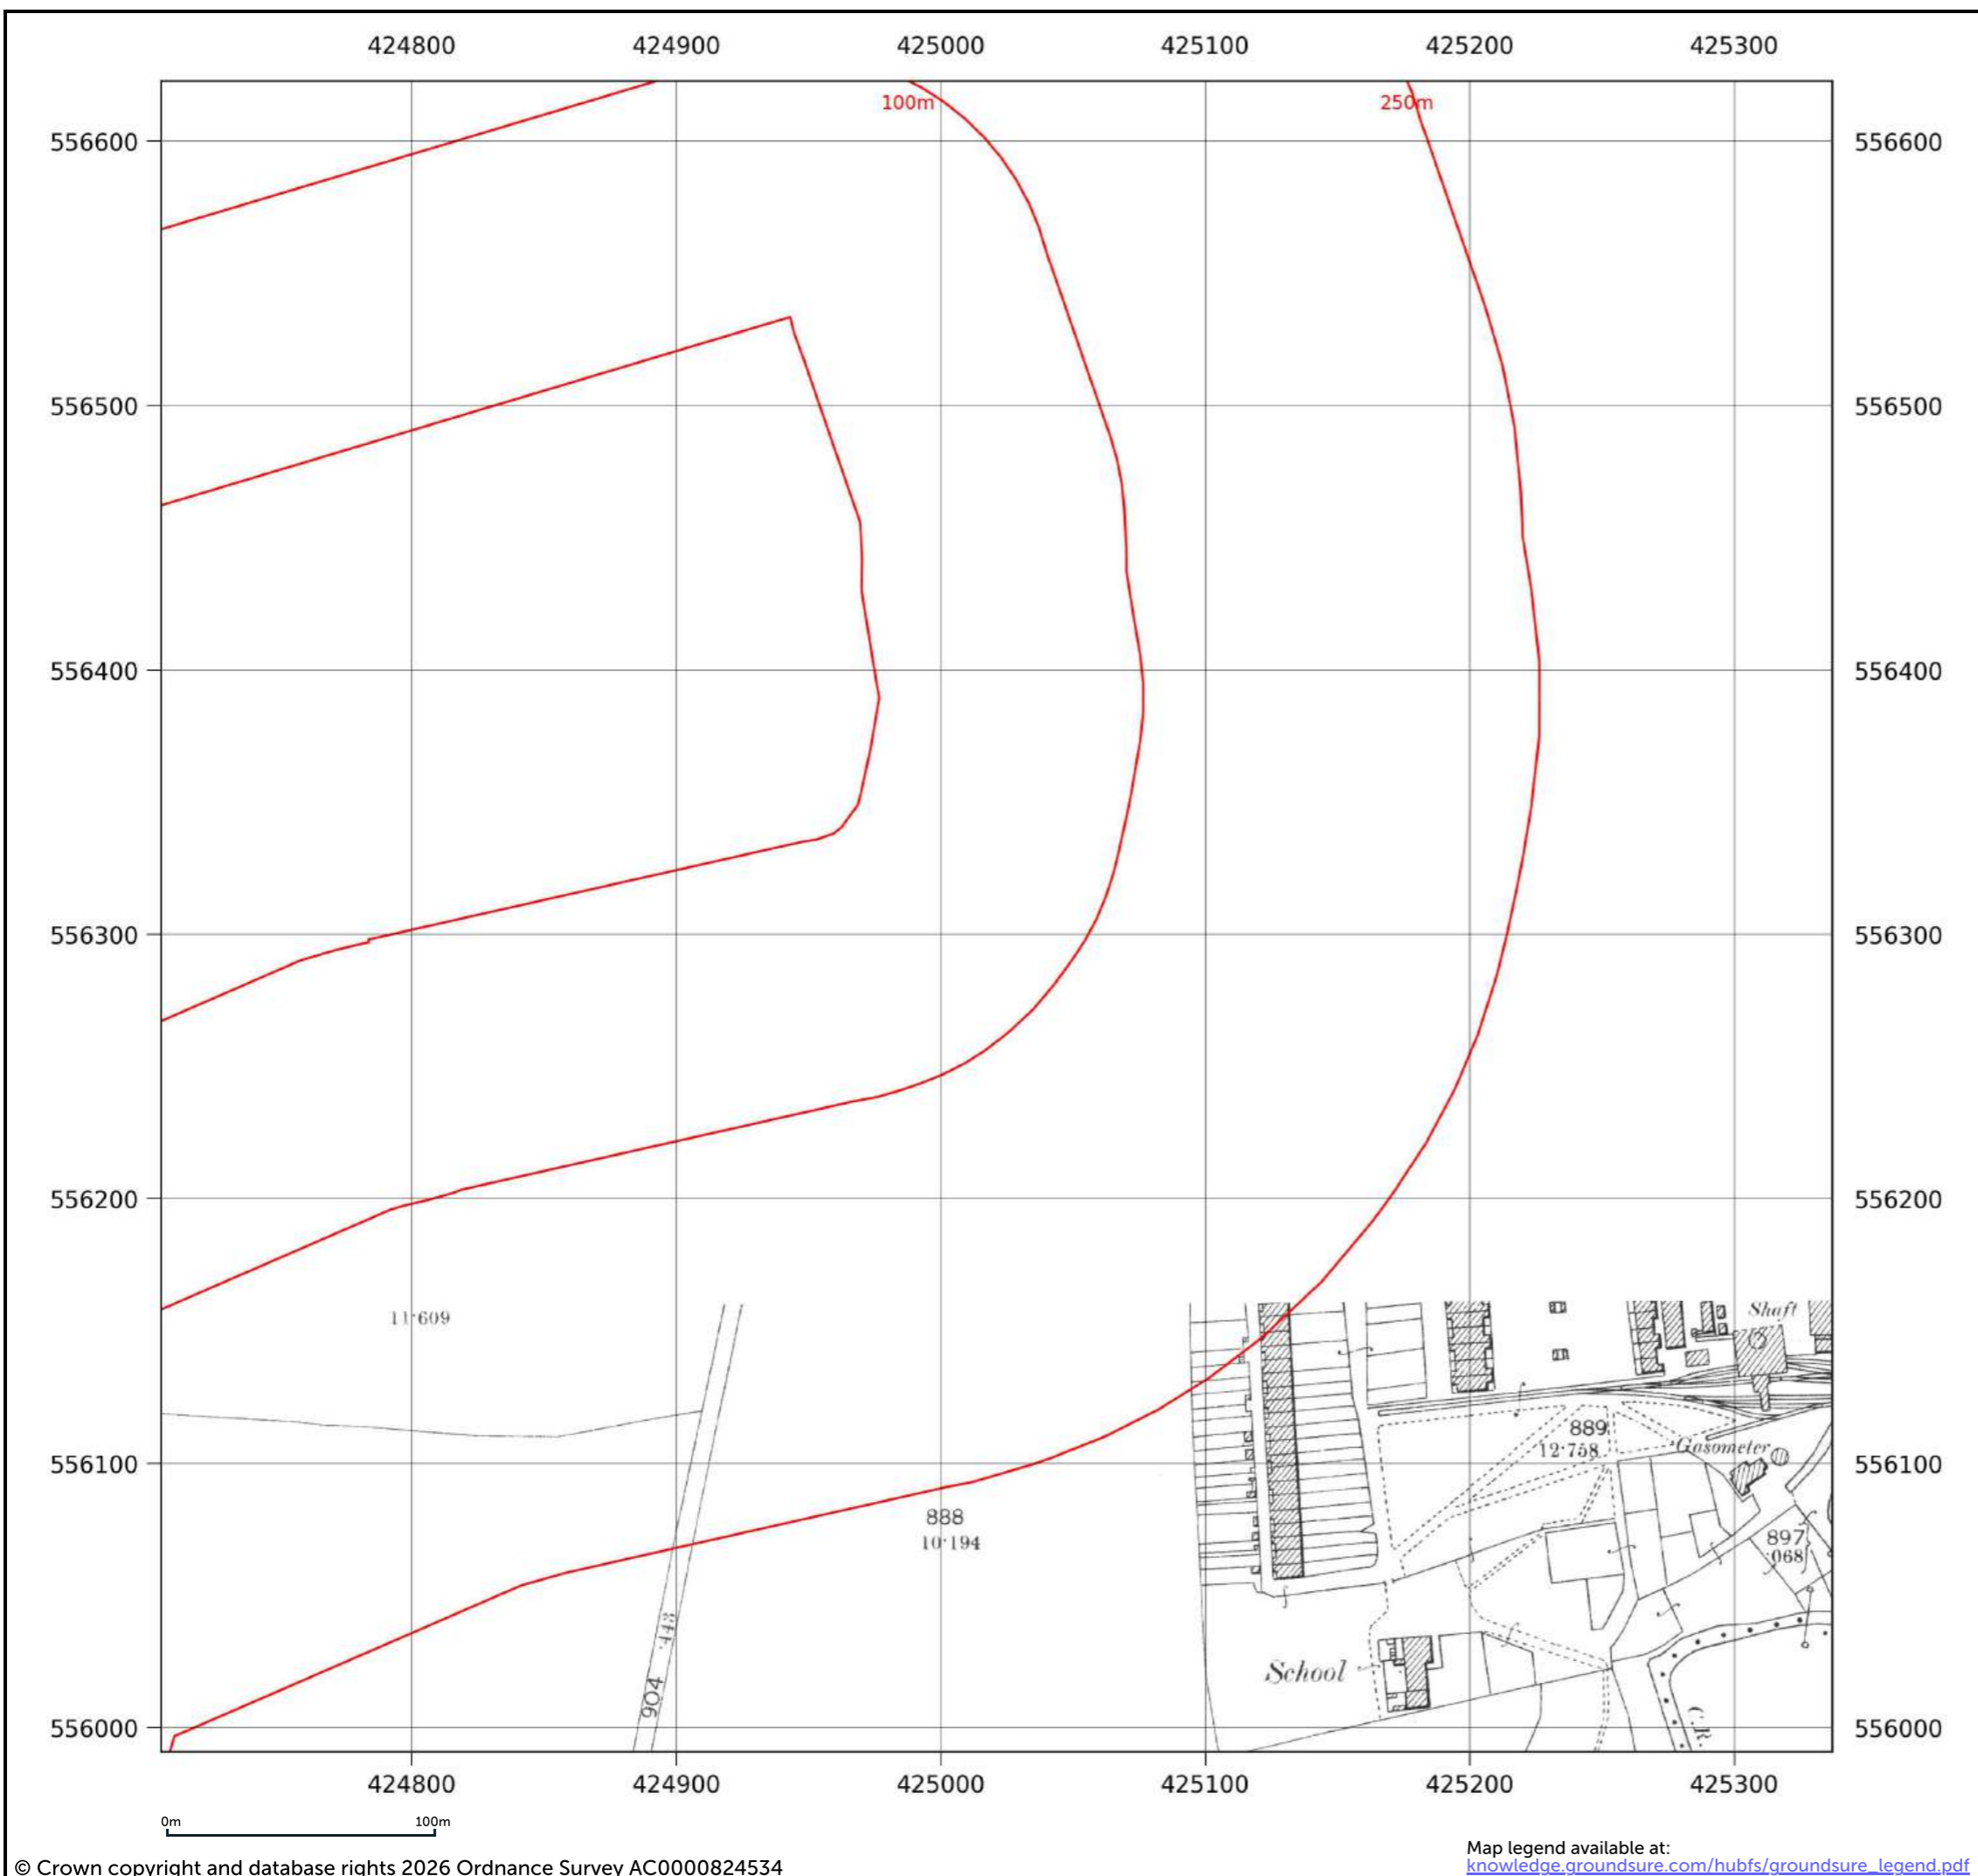

Site details:	Coltsdene, Kibblesworth, Gateshead
Client ref:	PO14046 : Groundsure Report 244990
Report ref:	GS-GSA-RLE-EWD-SPL
Grid ref:	423687.94, 556385.5
Production date:	18 March 2026

Map name:	County Series
Map date:	1896
Scale:	1:2,500
Printed at:	1:2,500

Date: 1896 Surveyed: 1896 Revised: 1896

Contact us with any questions at:
info@groundsure.com
01273 257 755