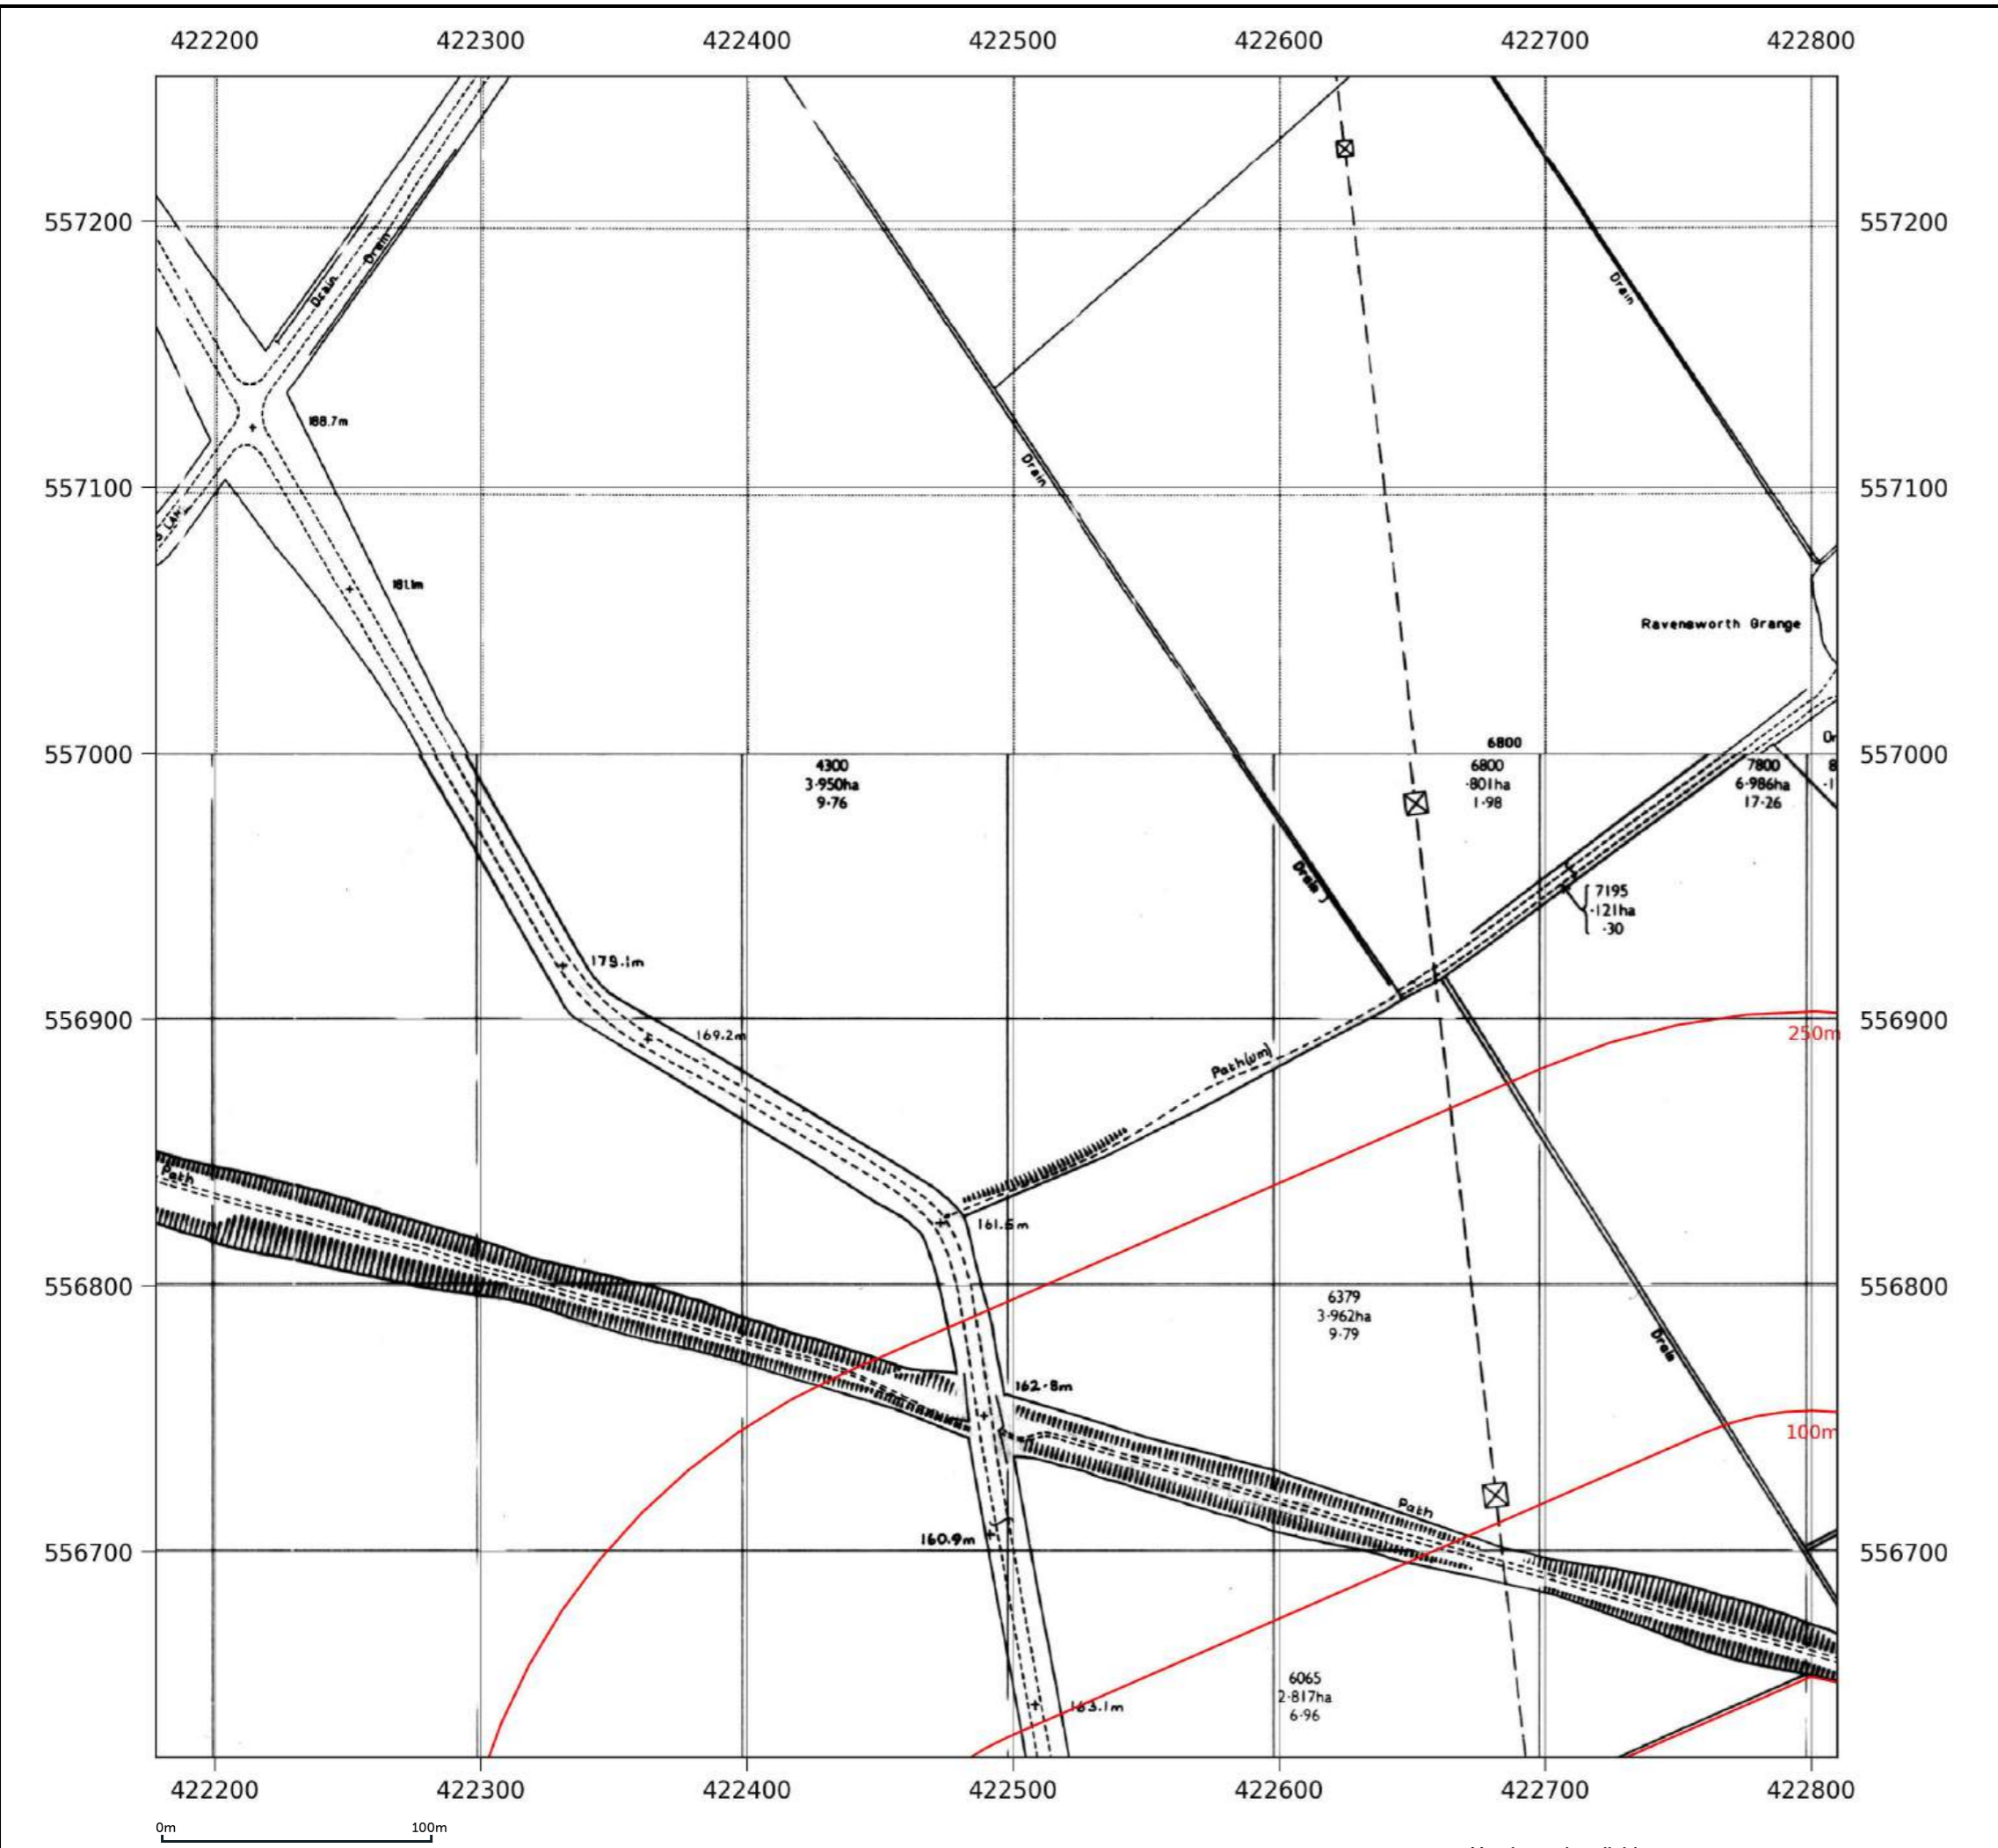

Map legend available at:
knowledge.groundsure.com/hubfs/groundsure_legend.pdf