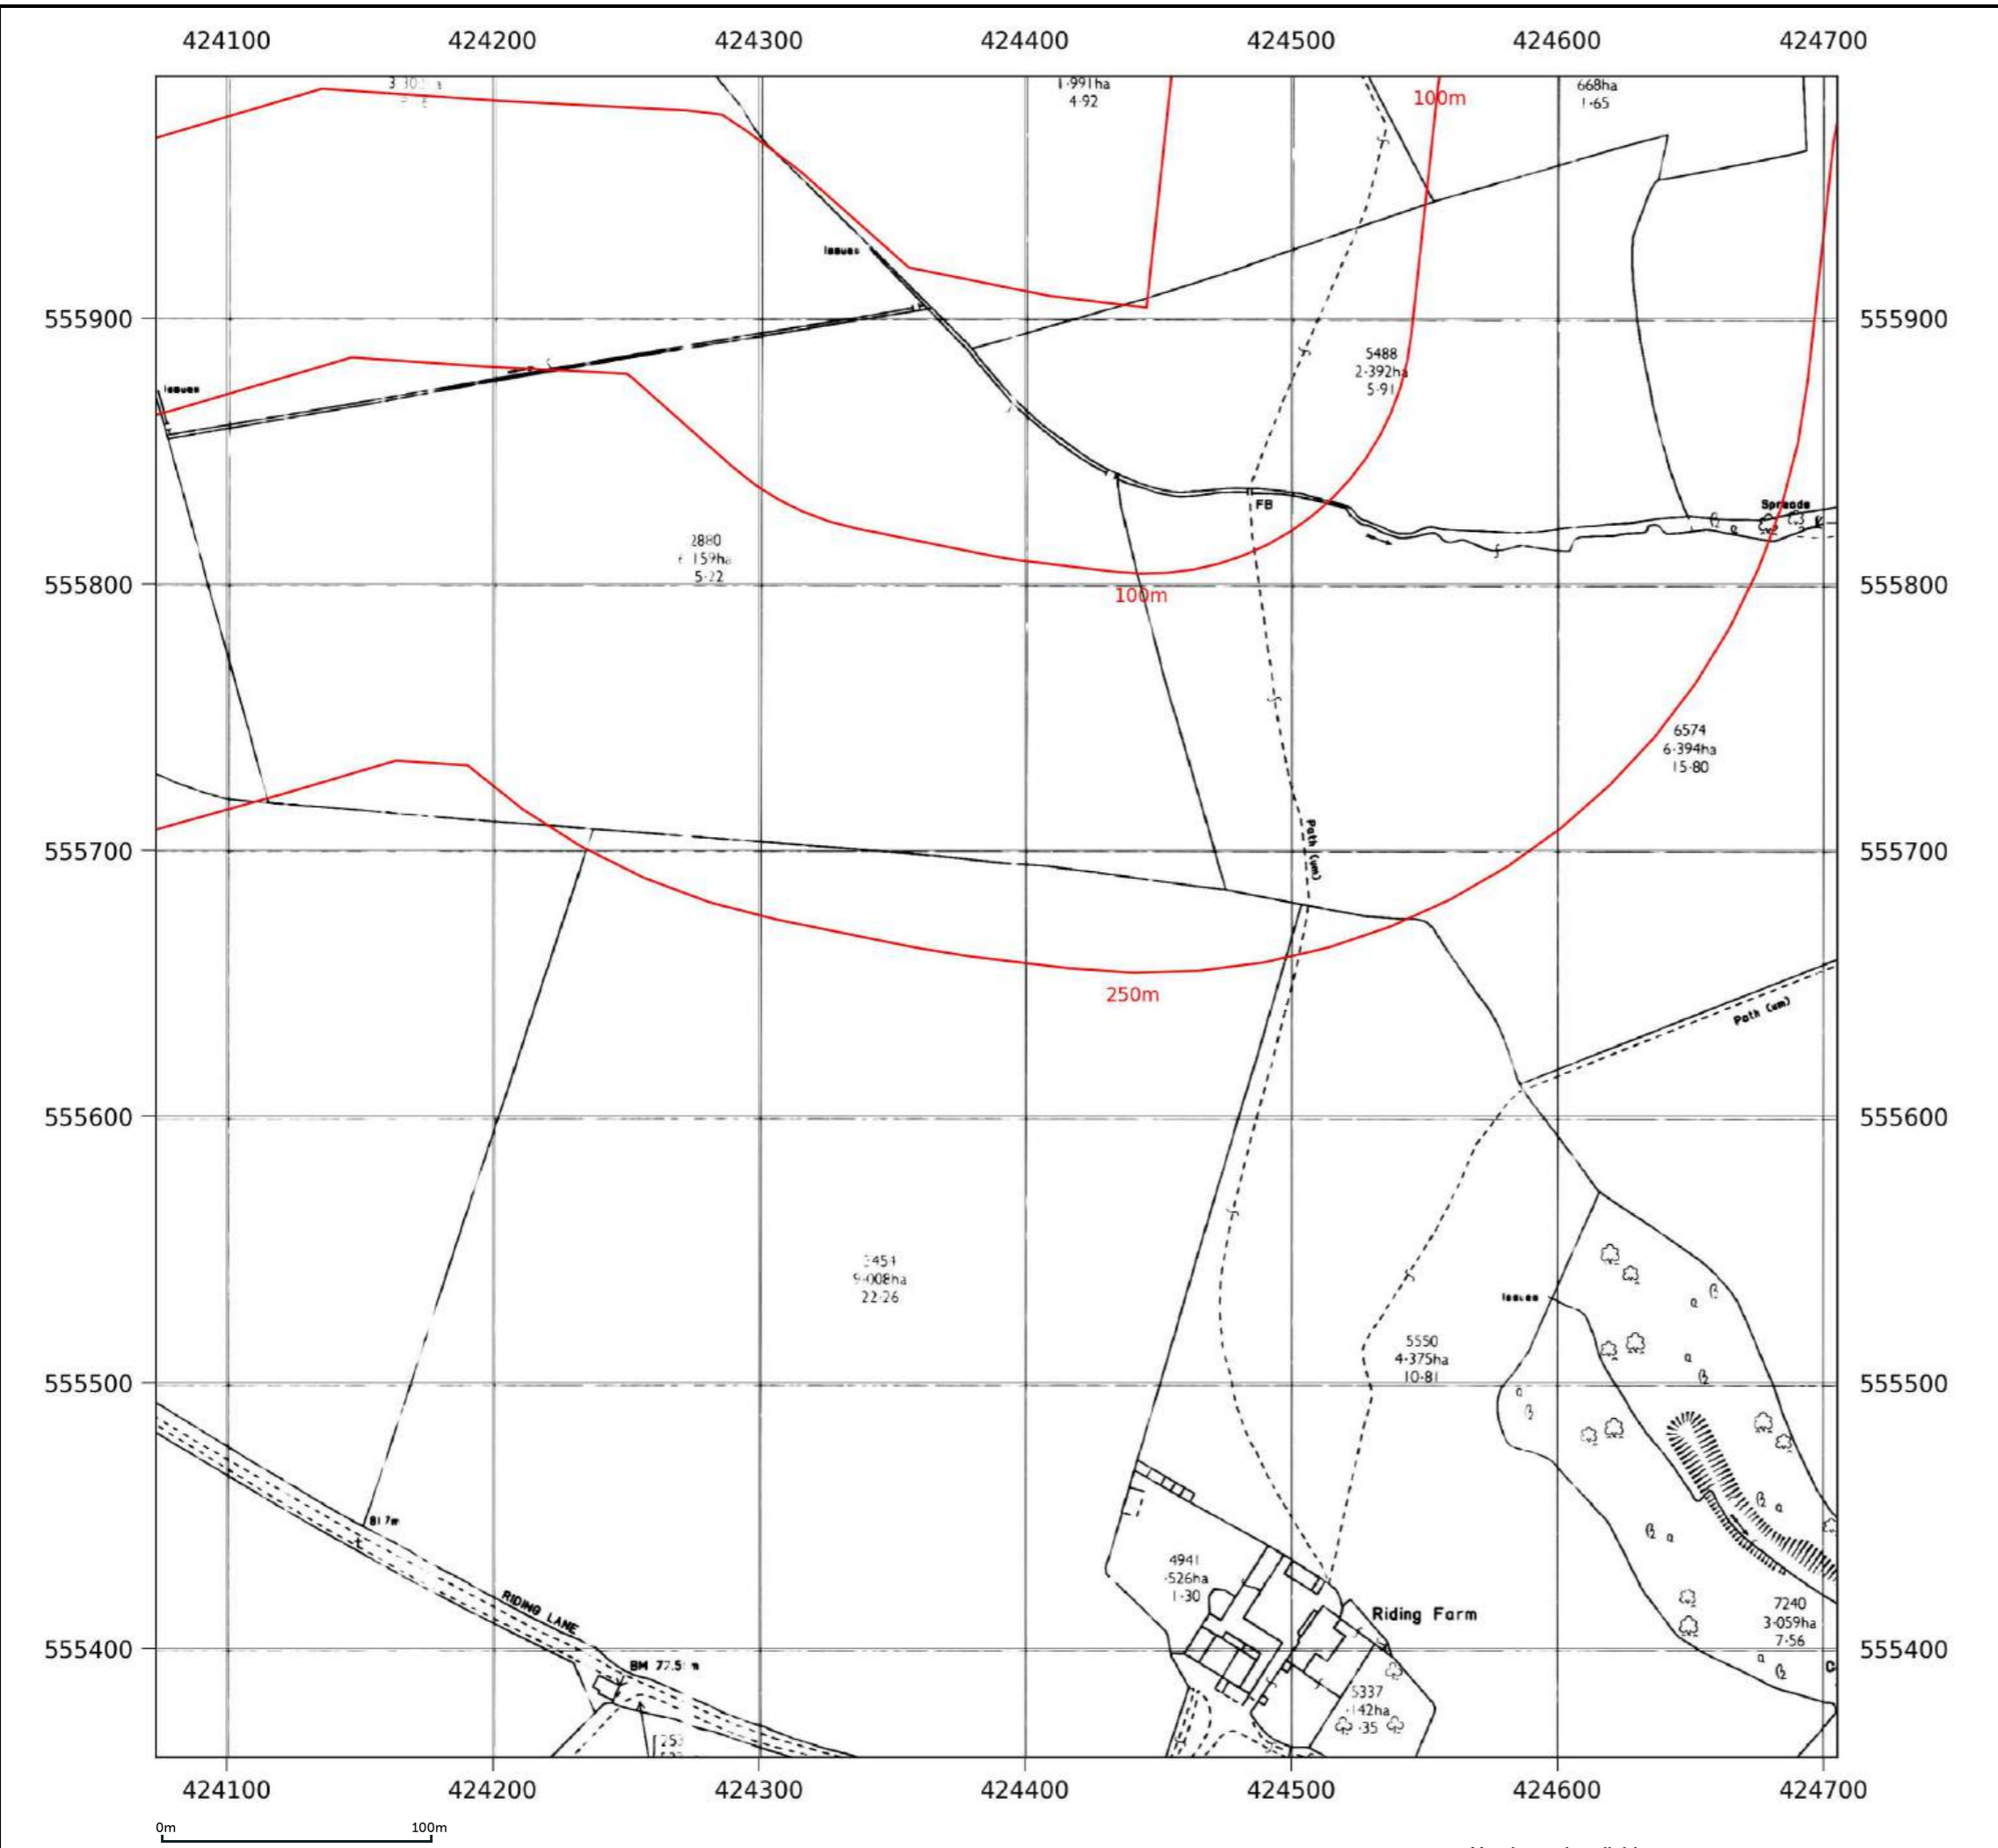

Contact us with any questions at:
info@groundsure.com
01273 257 755