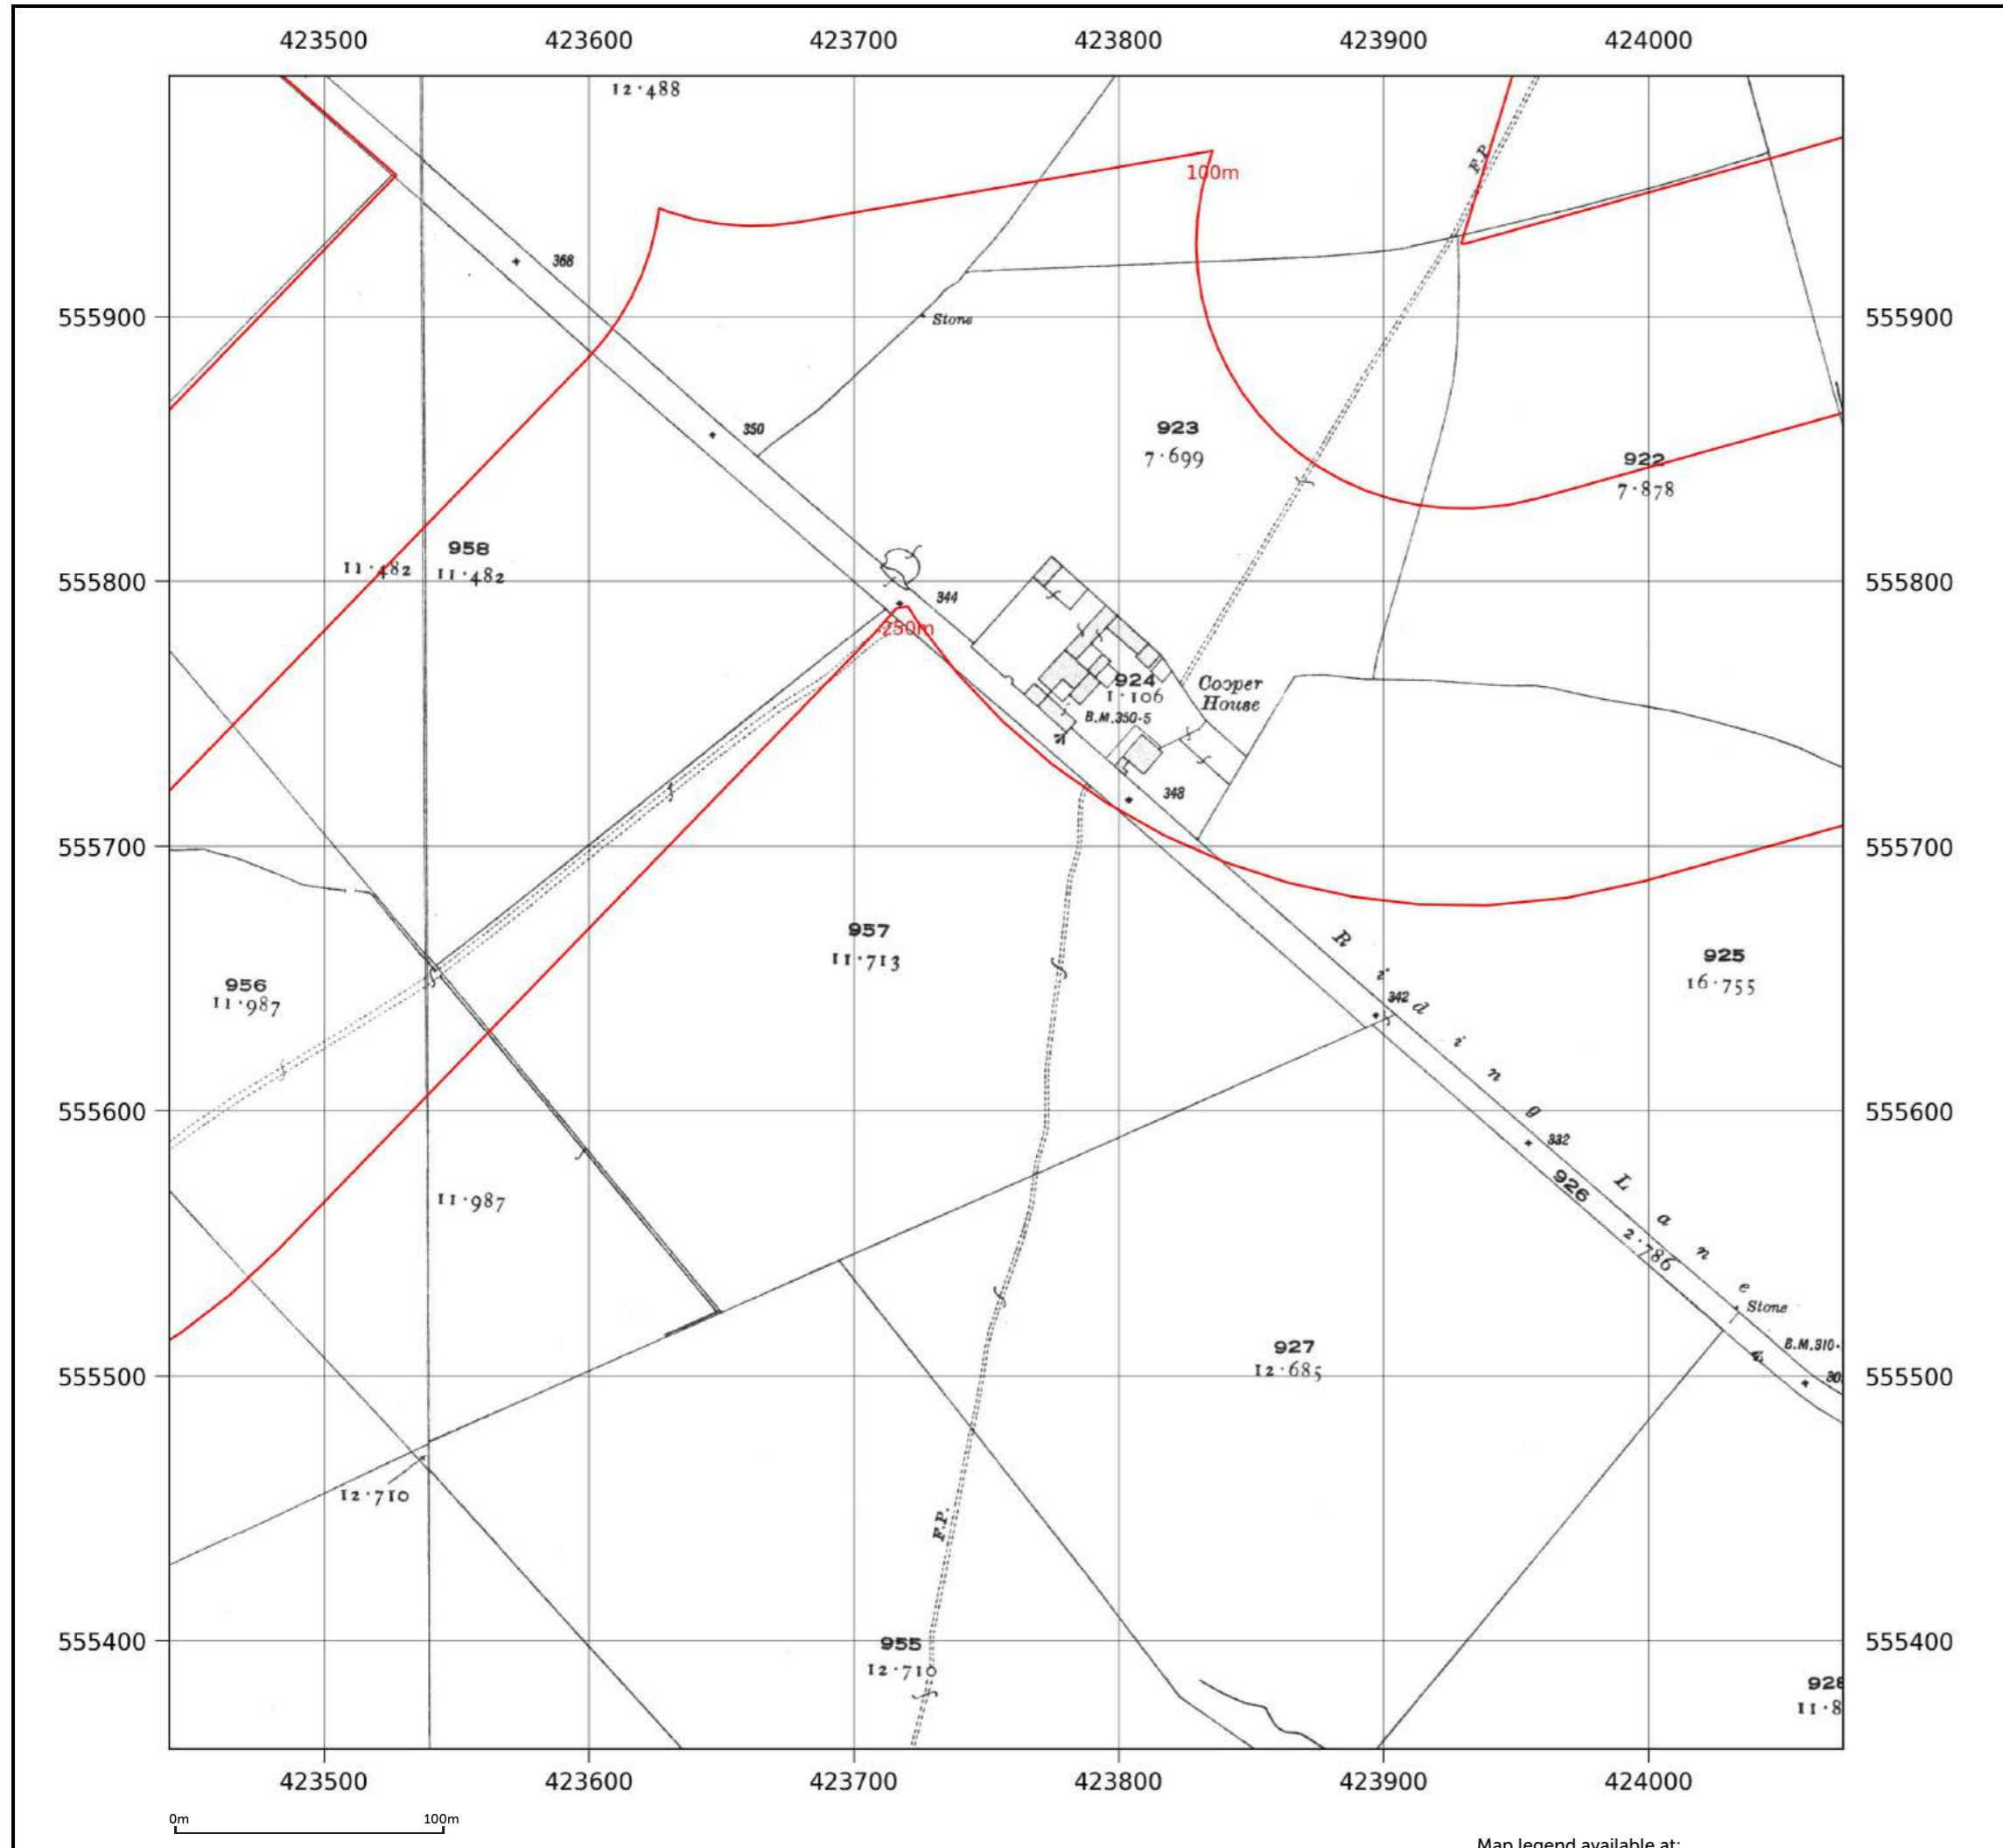

Contact us with any questions at:
info@groundsure.com
01273 257 755