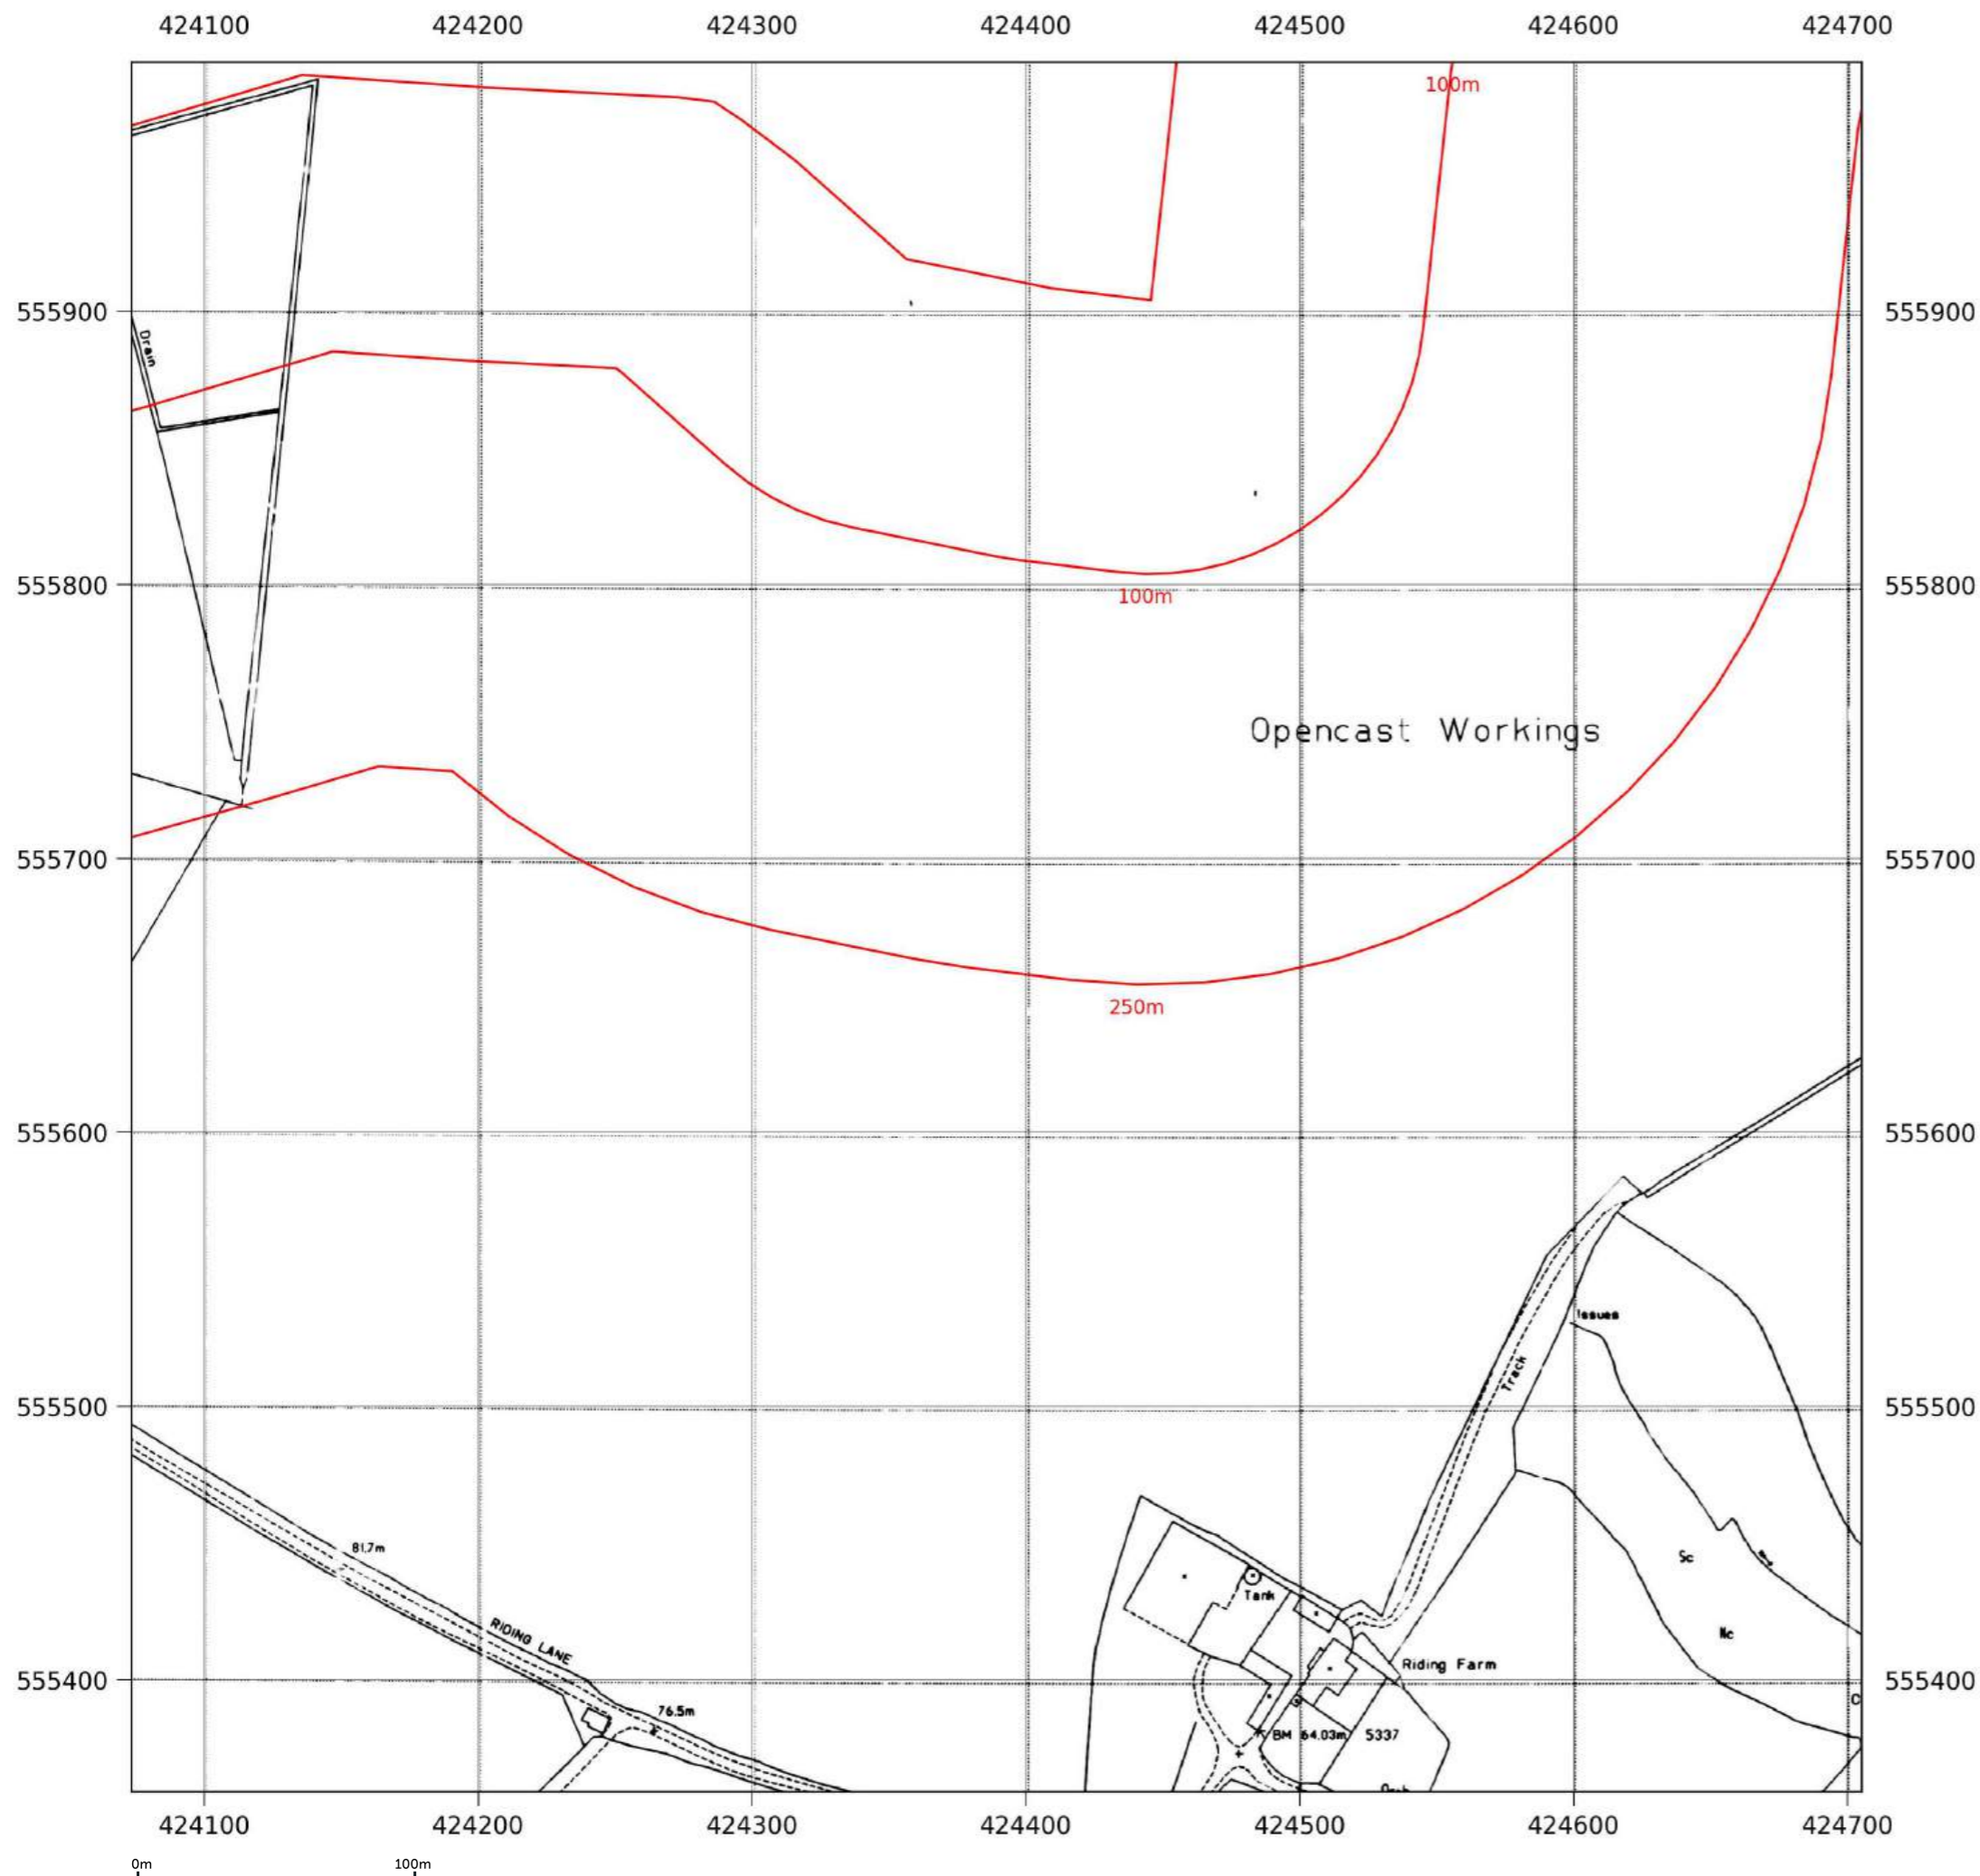

Map legend available at:
knowledge.groundsure.com/hubfs/groundsure_legend.pdf