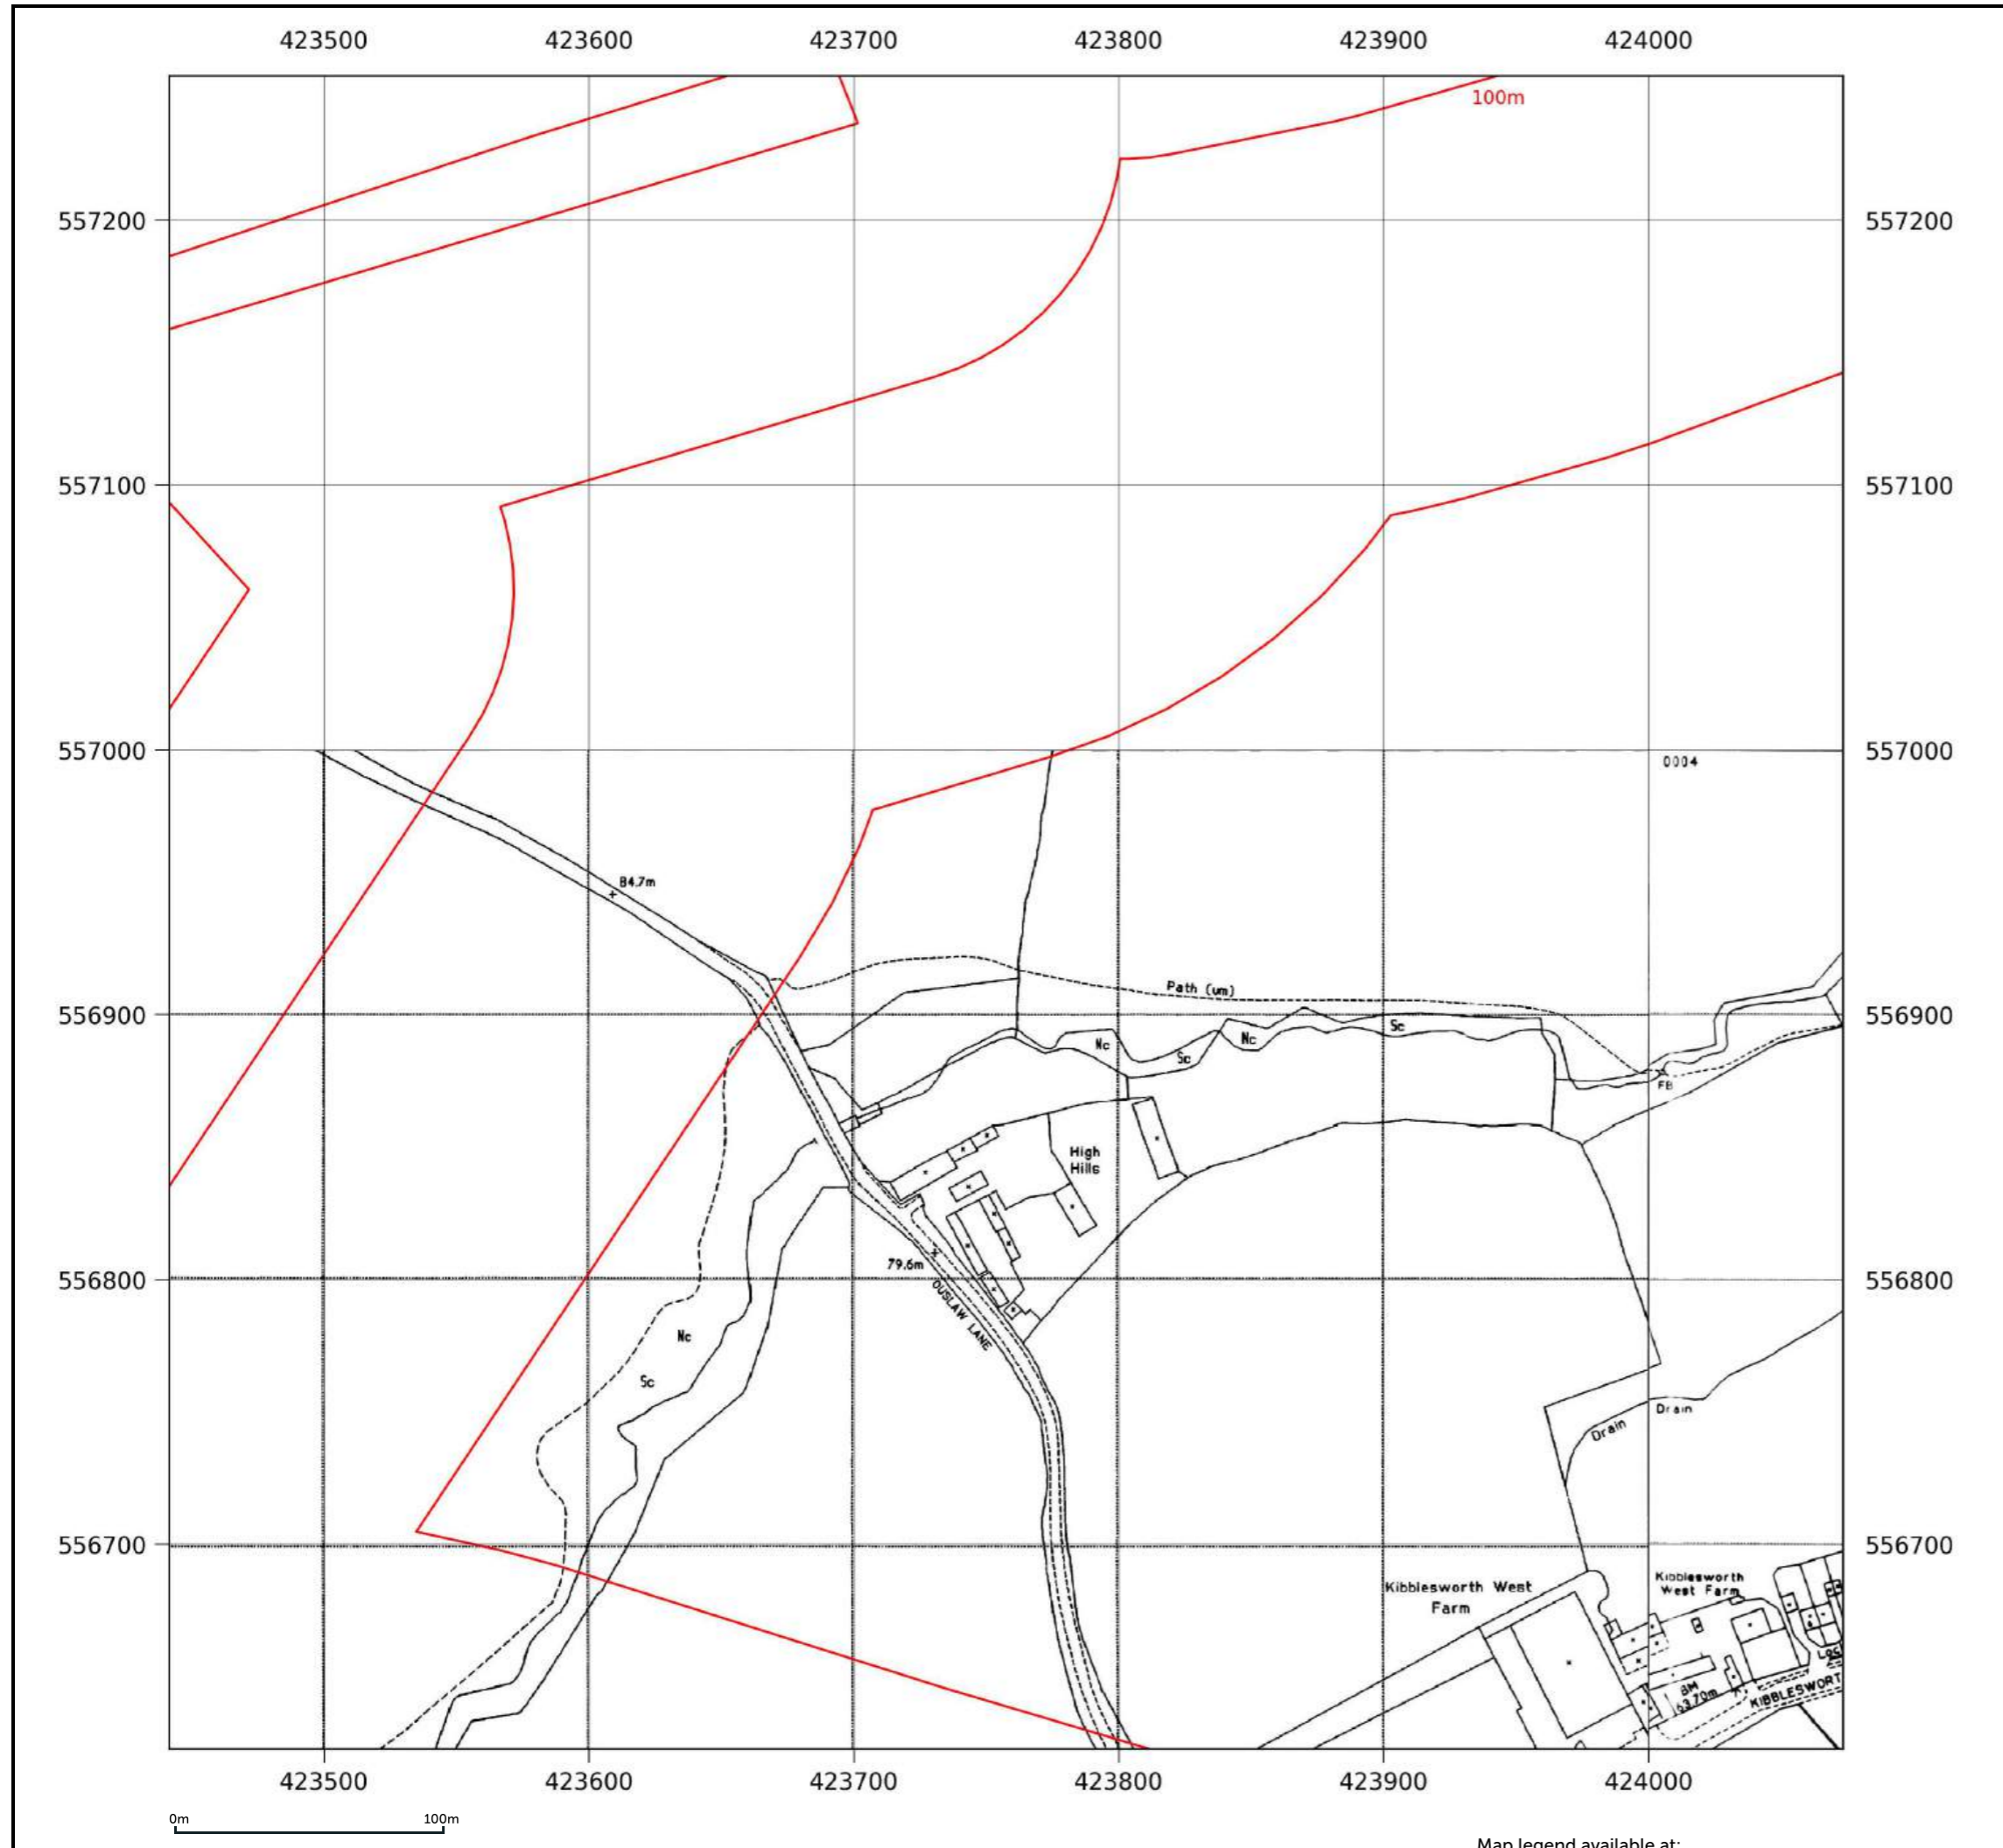

Map legend available at:
knowledge.groundsure.com/hubfs/groundsure_legend.pdf