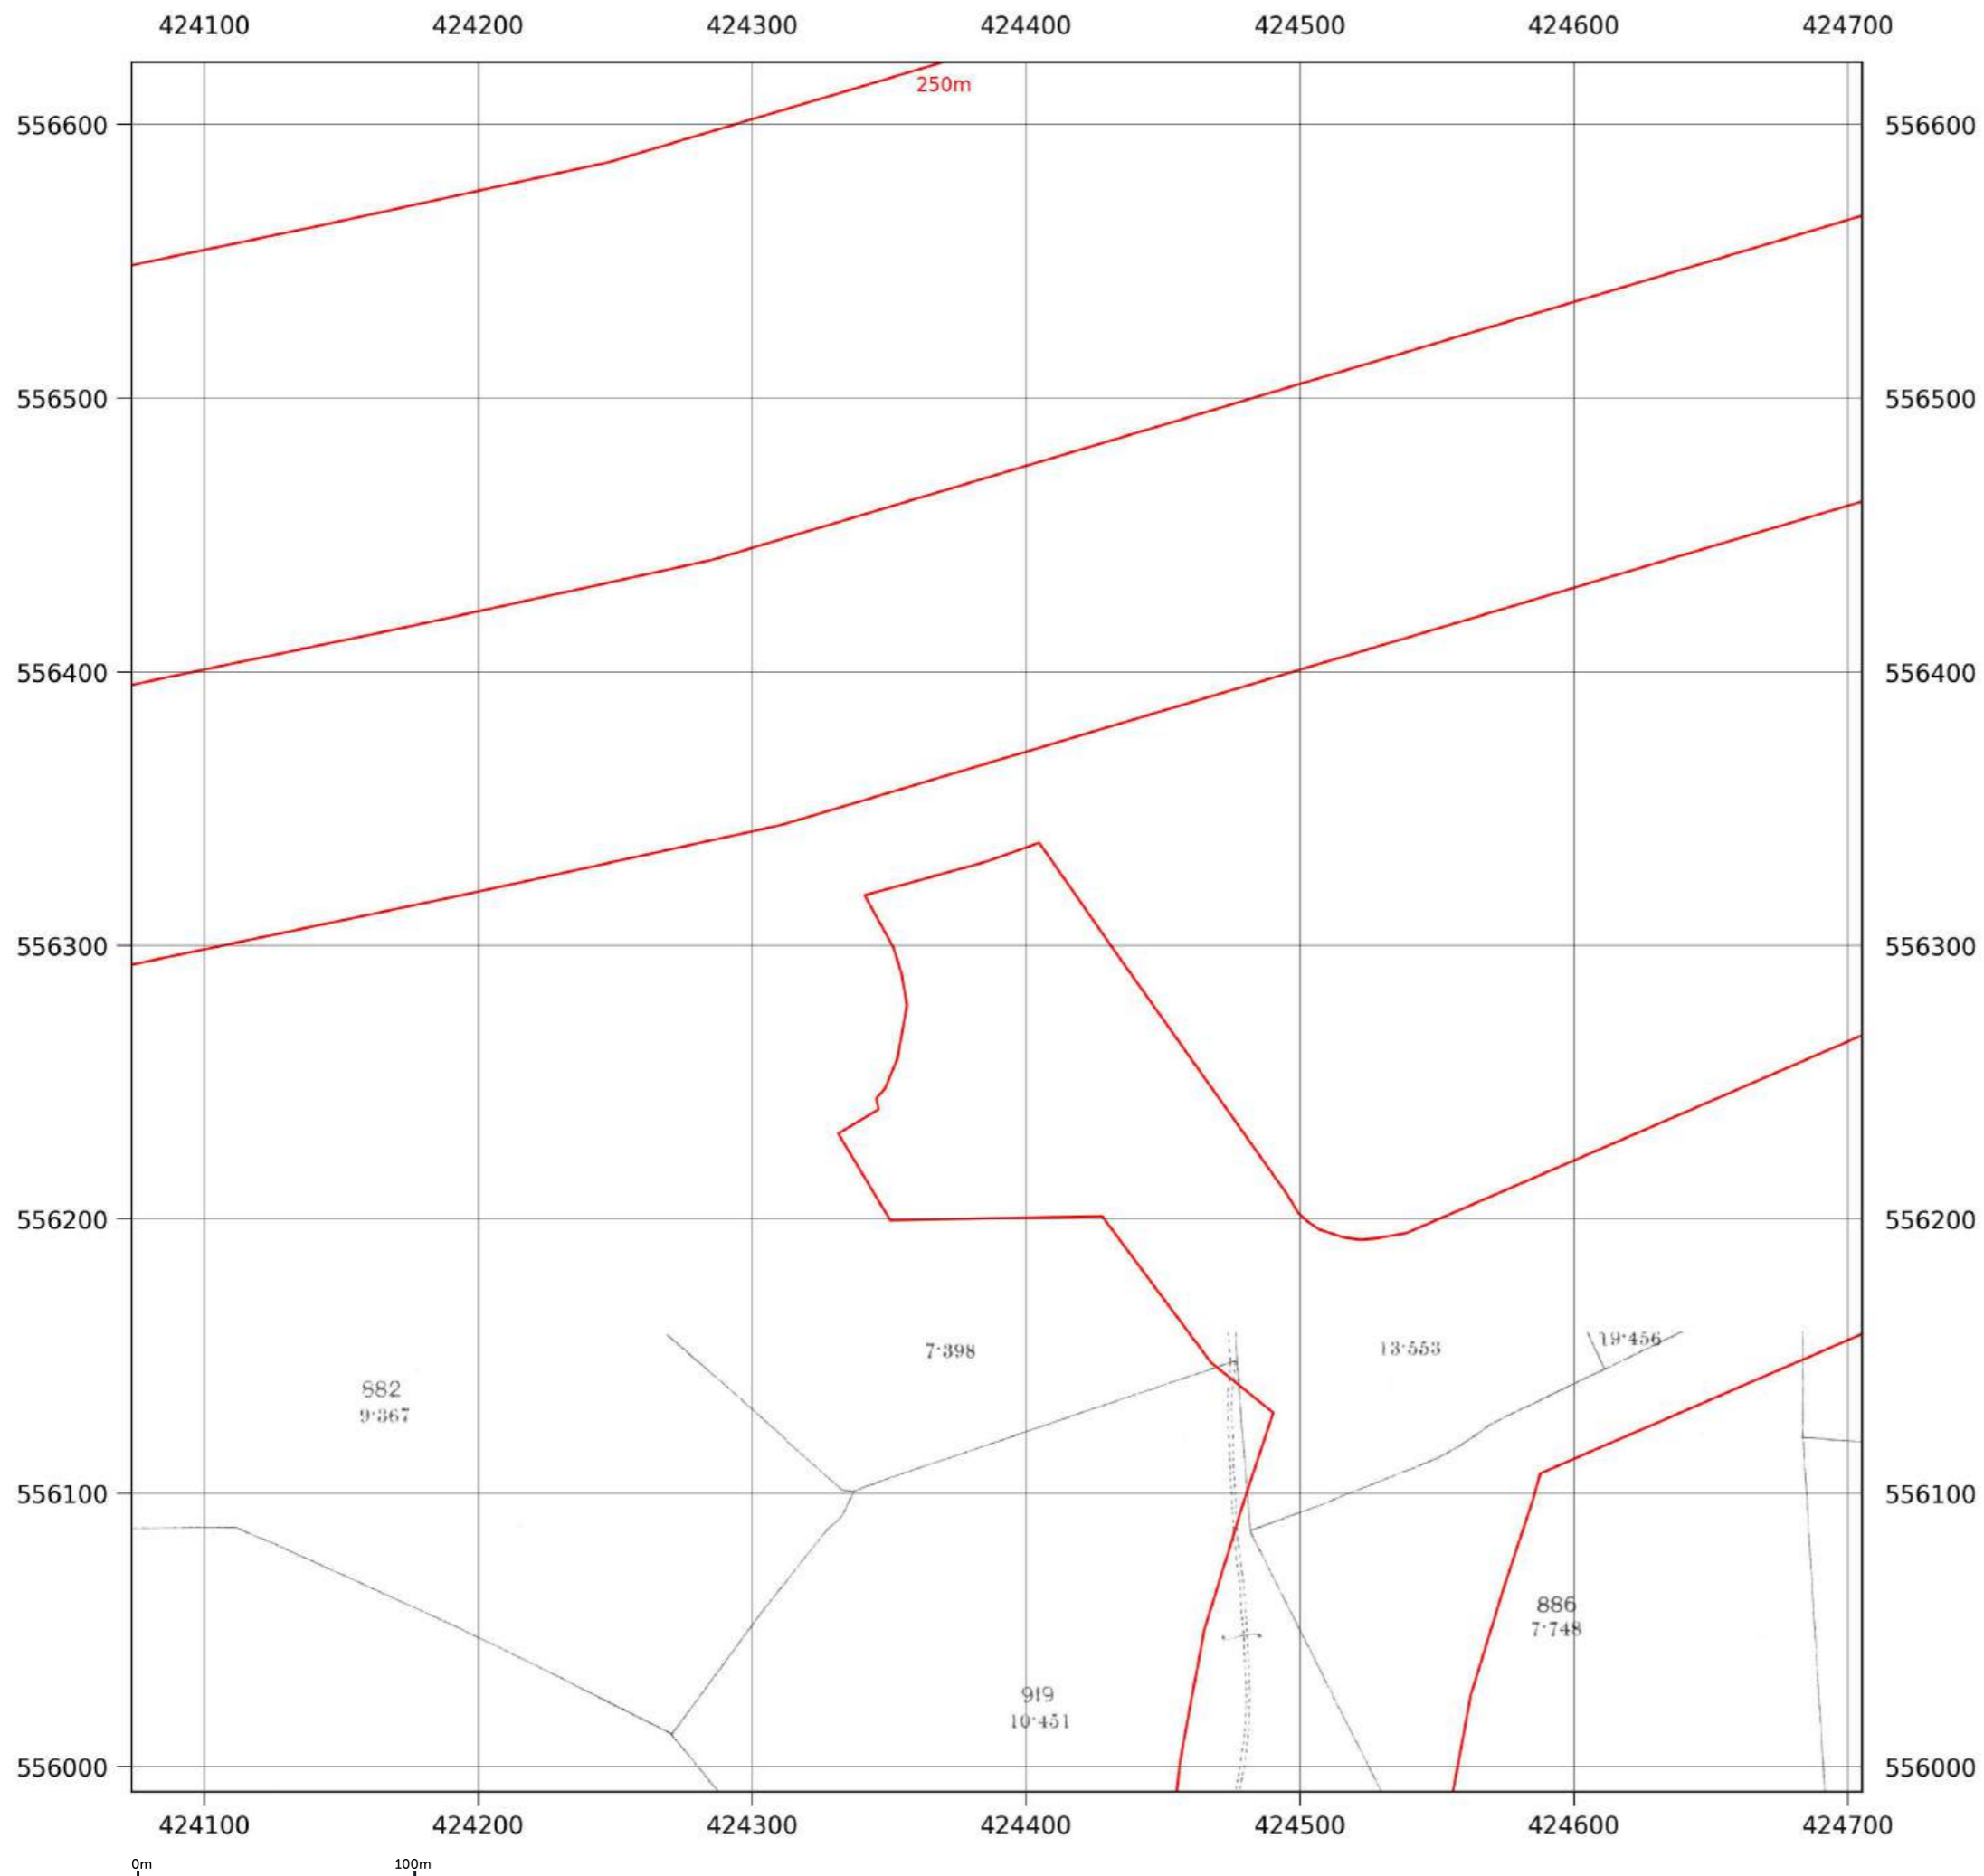

Map legend available at:
knowledge.groundsure.com/hubfs/groundsure_legend.pdf