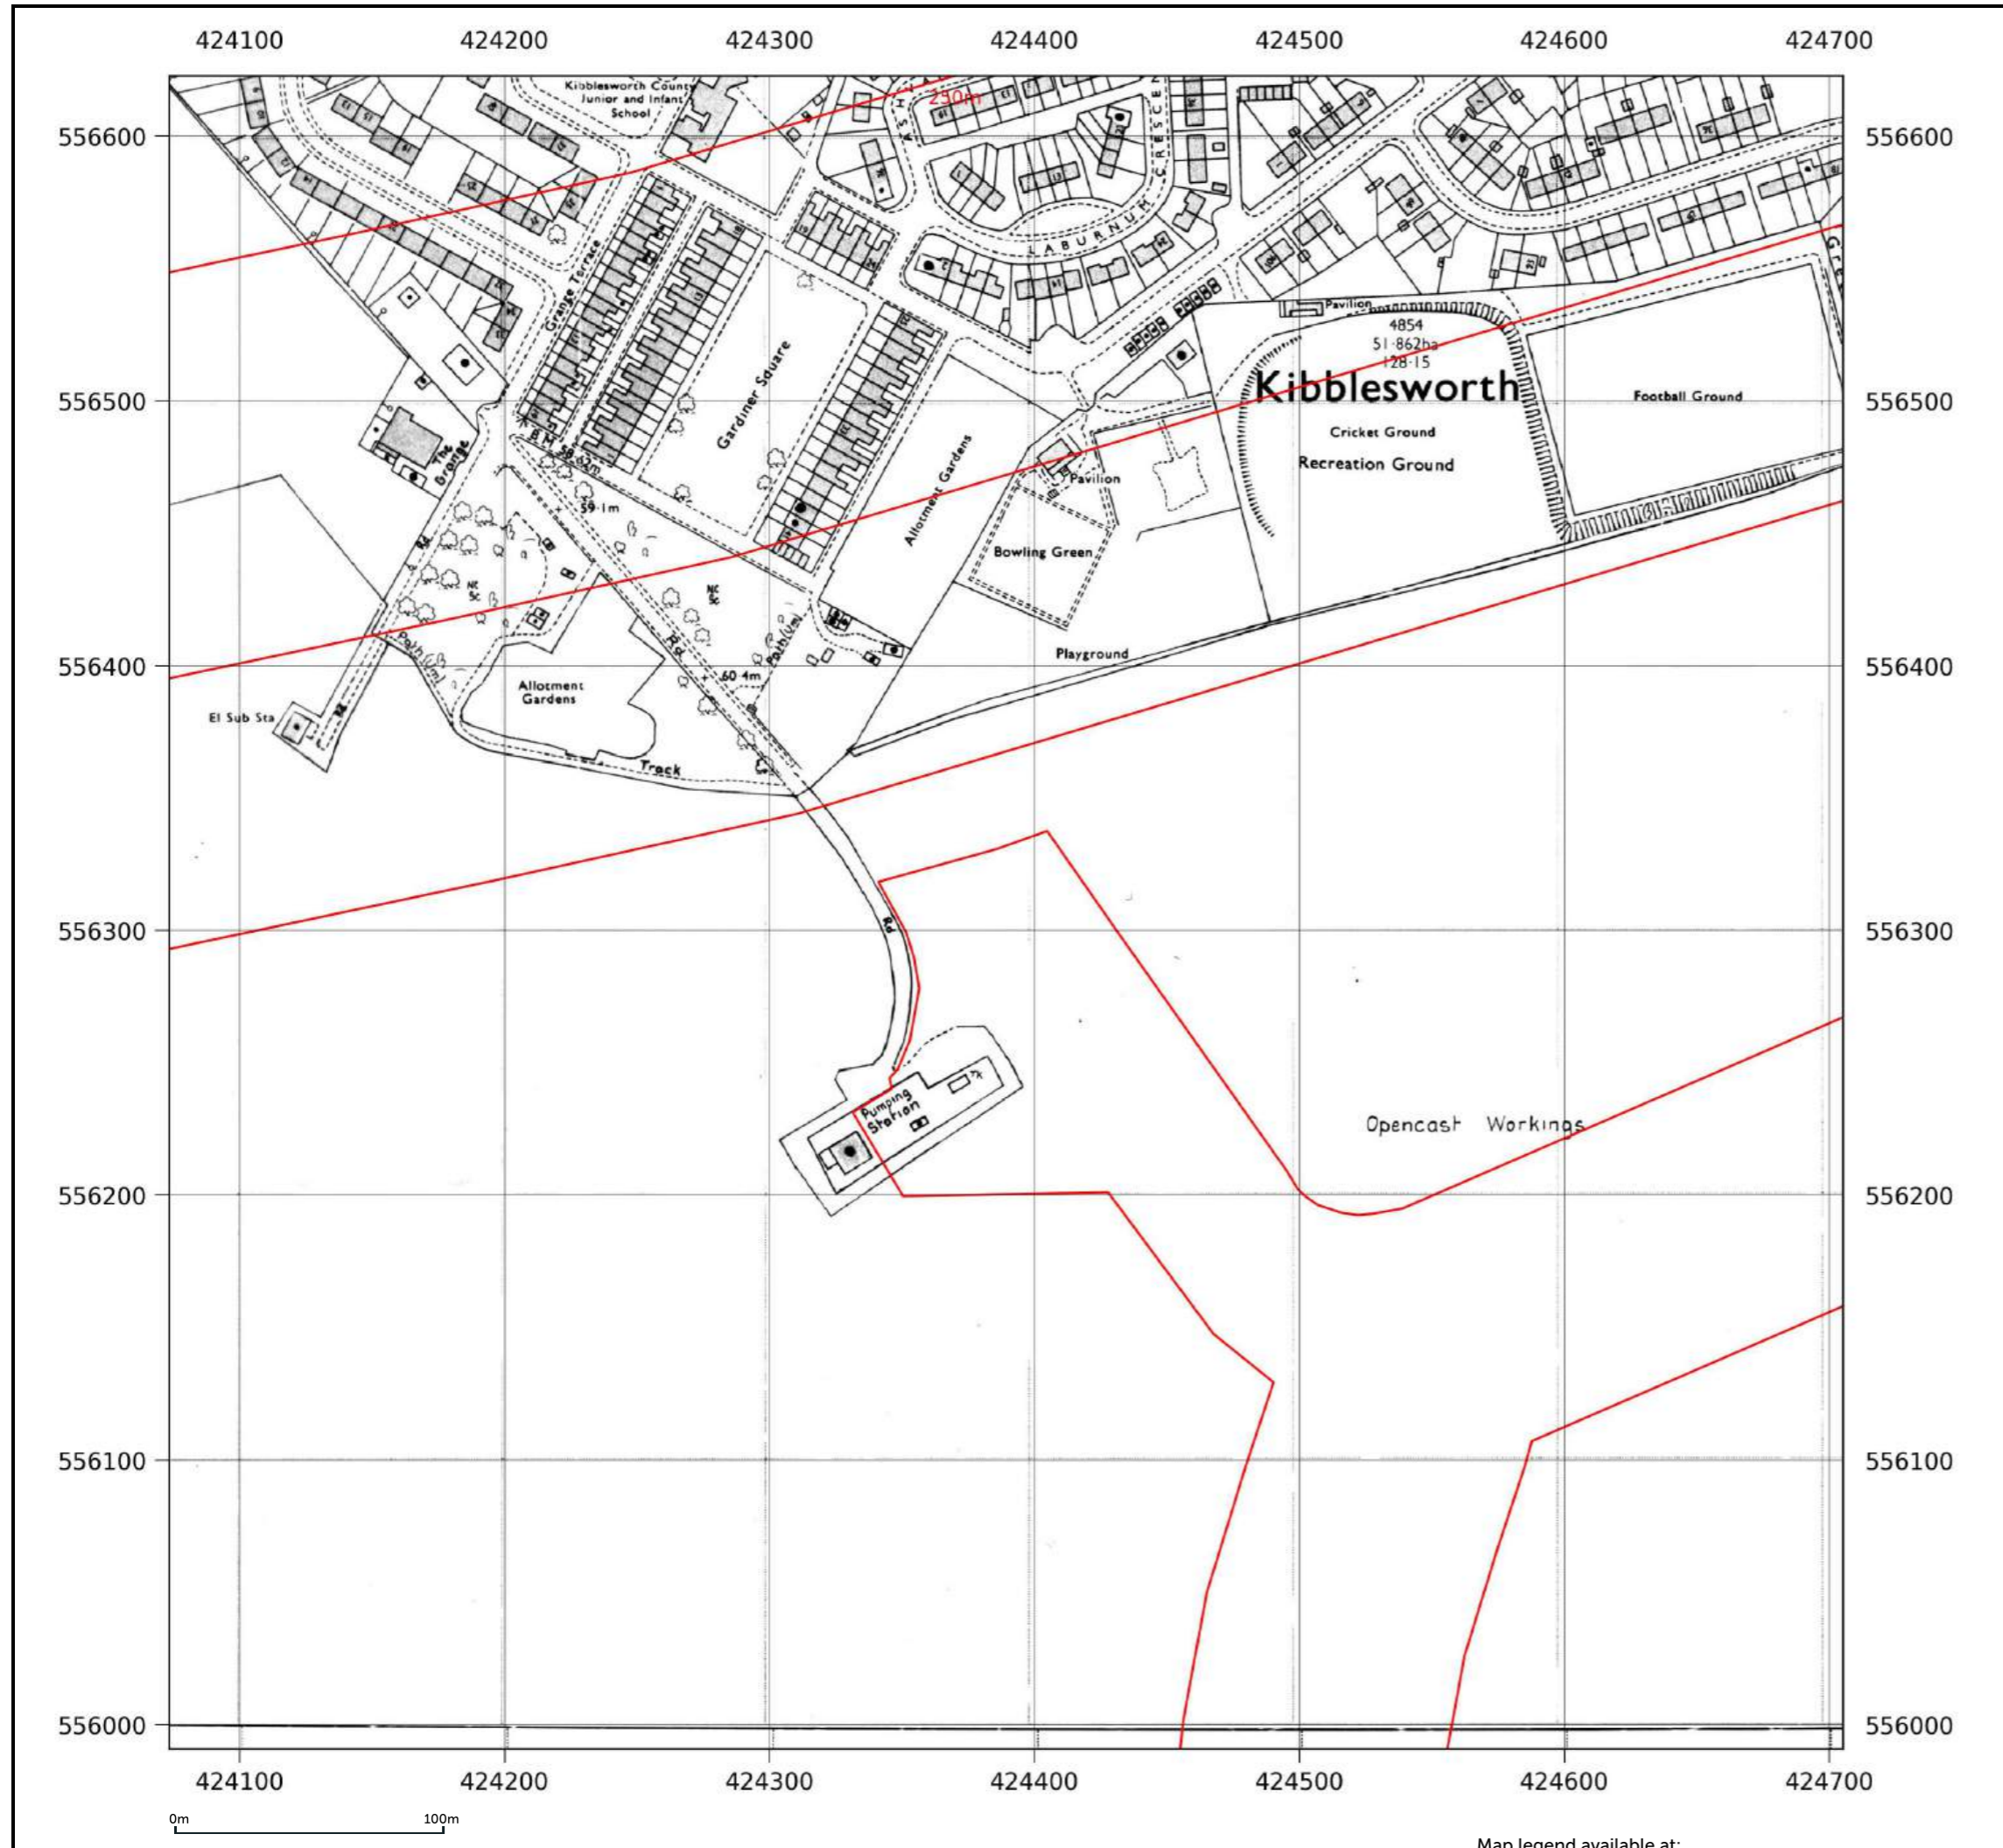

Map name: National Grid
Map date: 1989-1993
Scale: 1:2,500
Printed at: 1:2,500

Date: 1989
 Surveyed: 1963
 Revised: 1989
 Copyright: 1989
 Levelled: 1963

Date: 1993
 Copyright: 1993

Contact us with any questions at:
info@groundsure.com
 01273 257 755