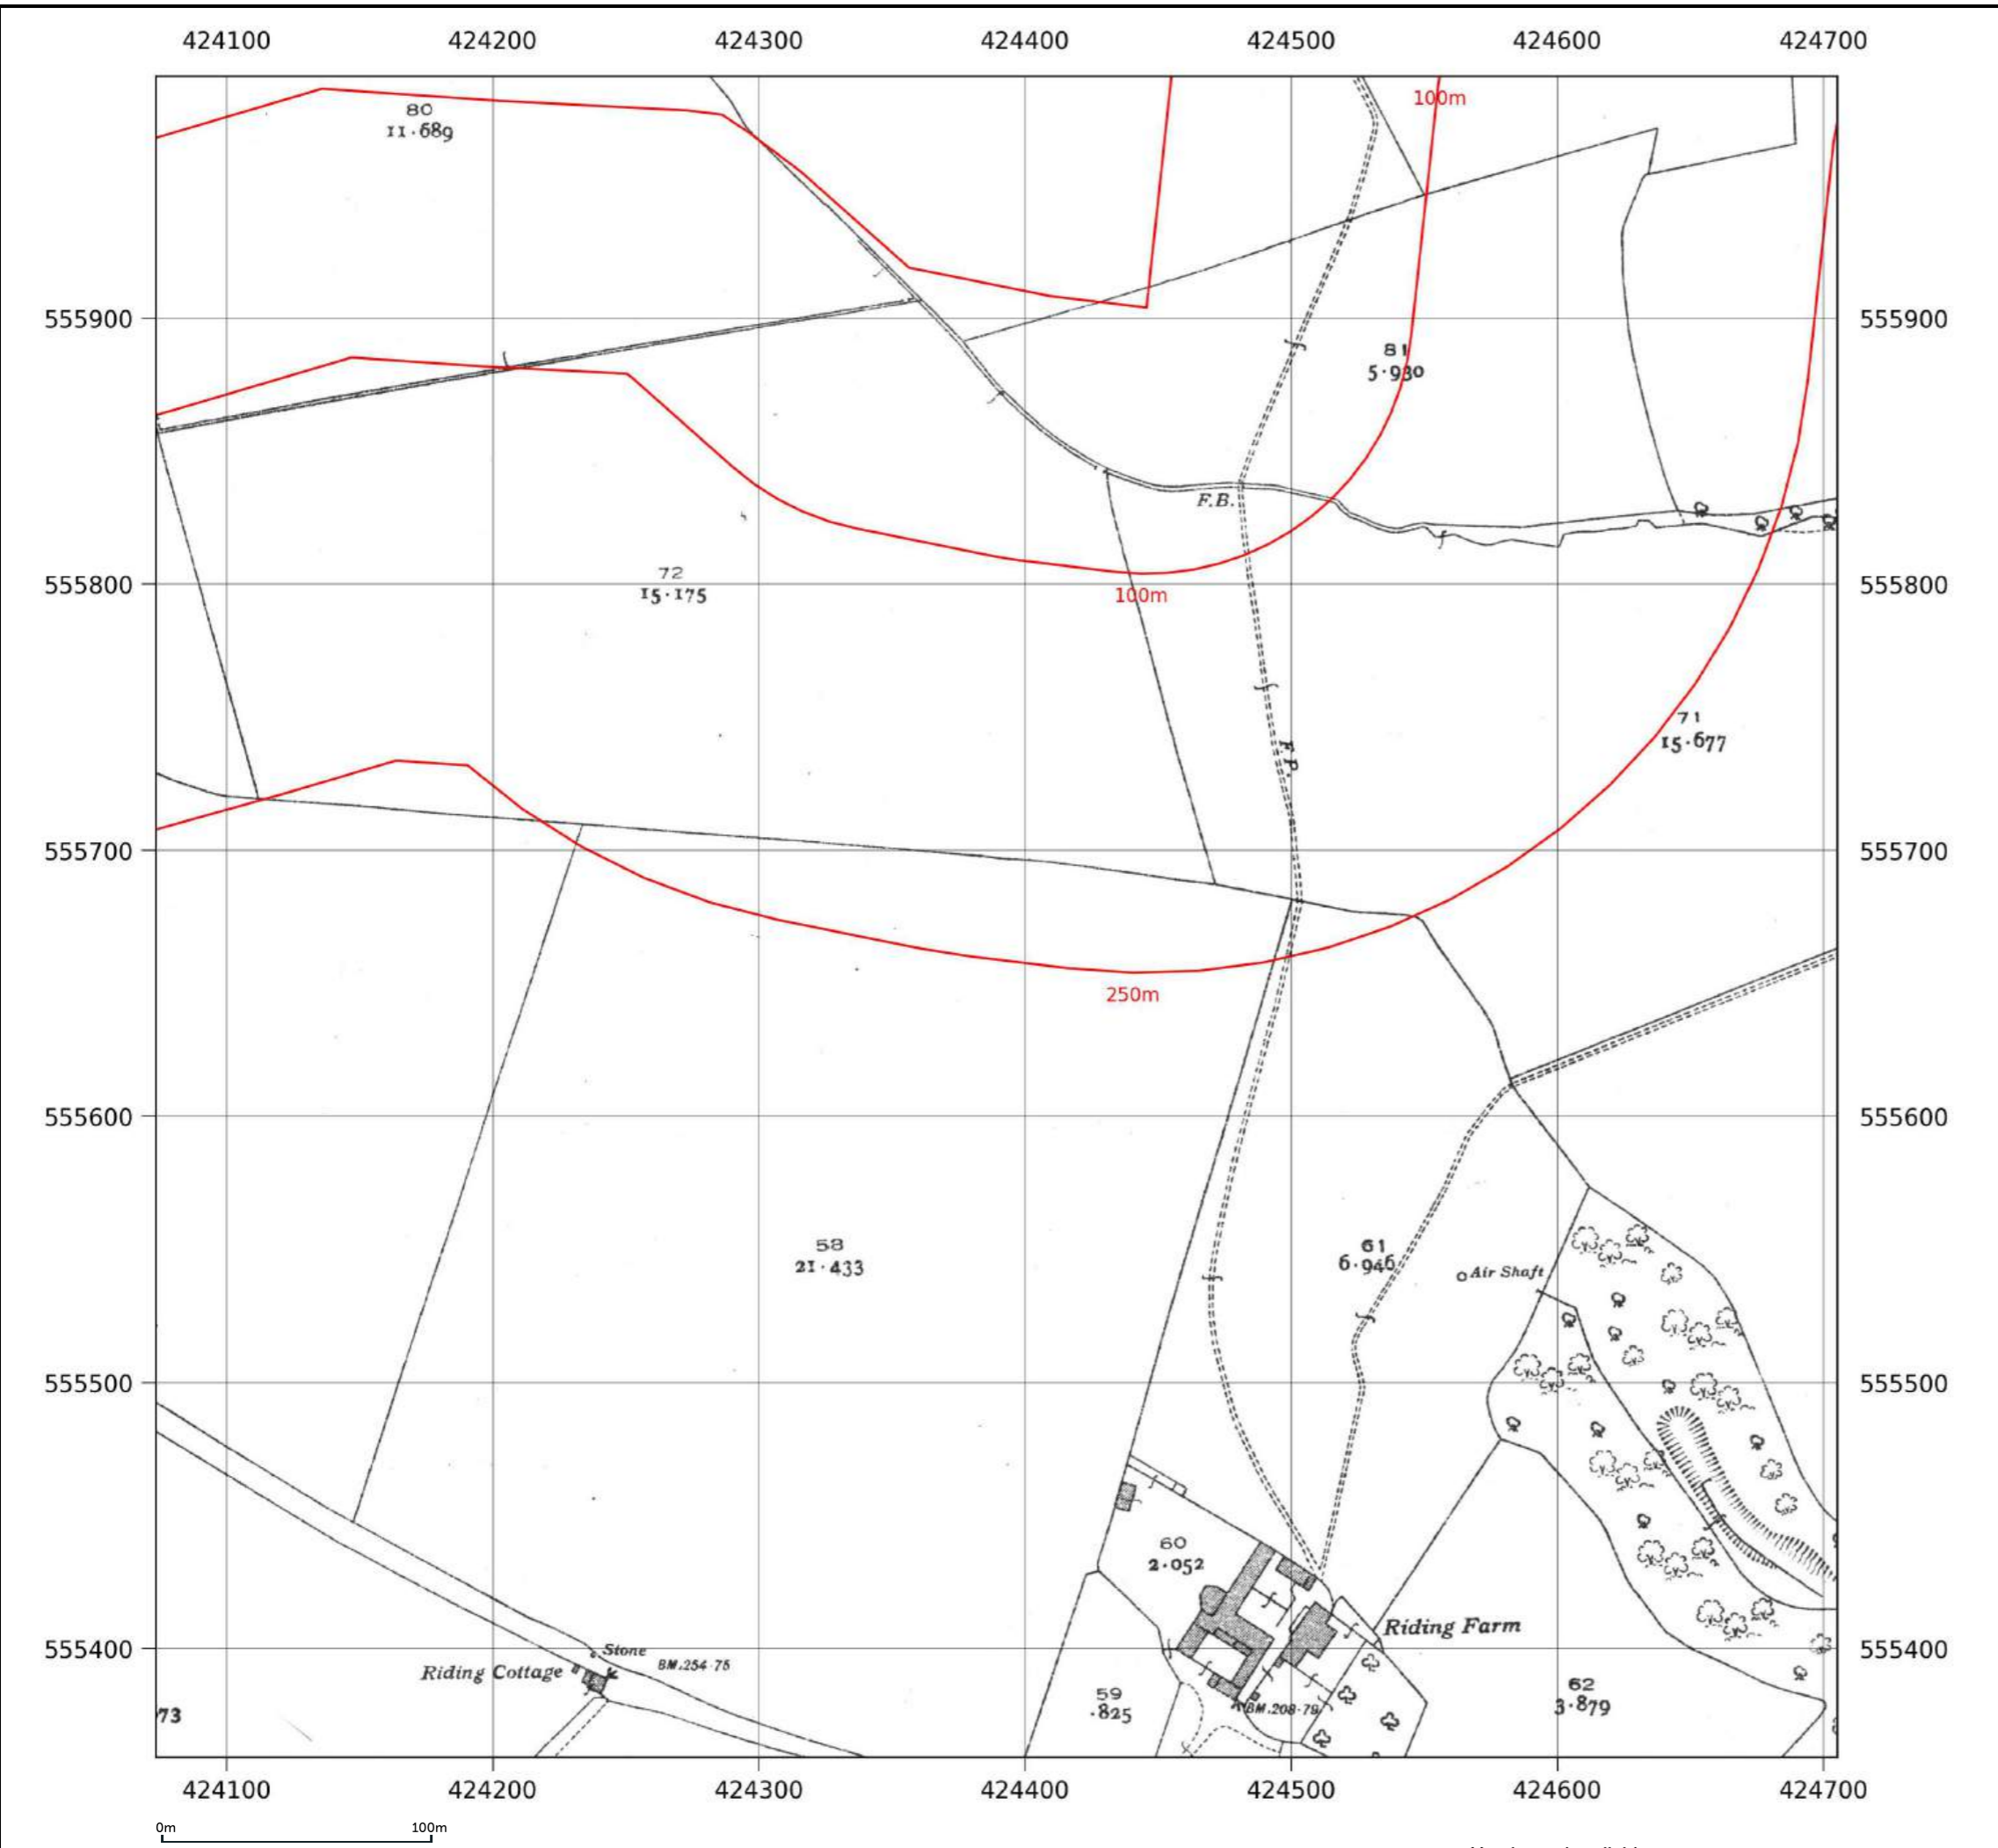

Map legend available at:
knowledge.groundsure.com/hubfs/groundsure_legend.pdf