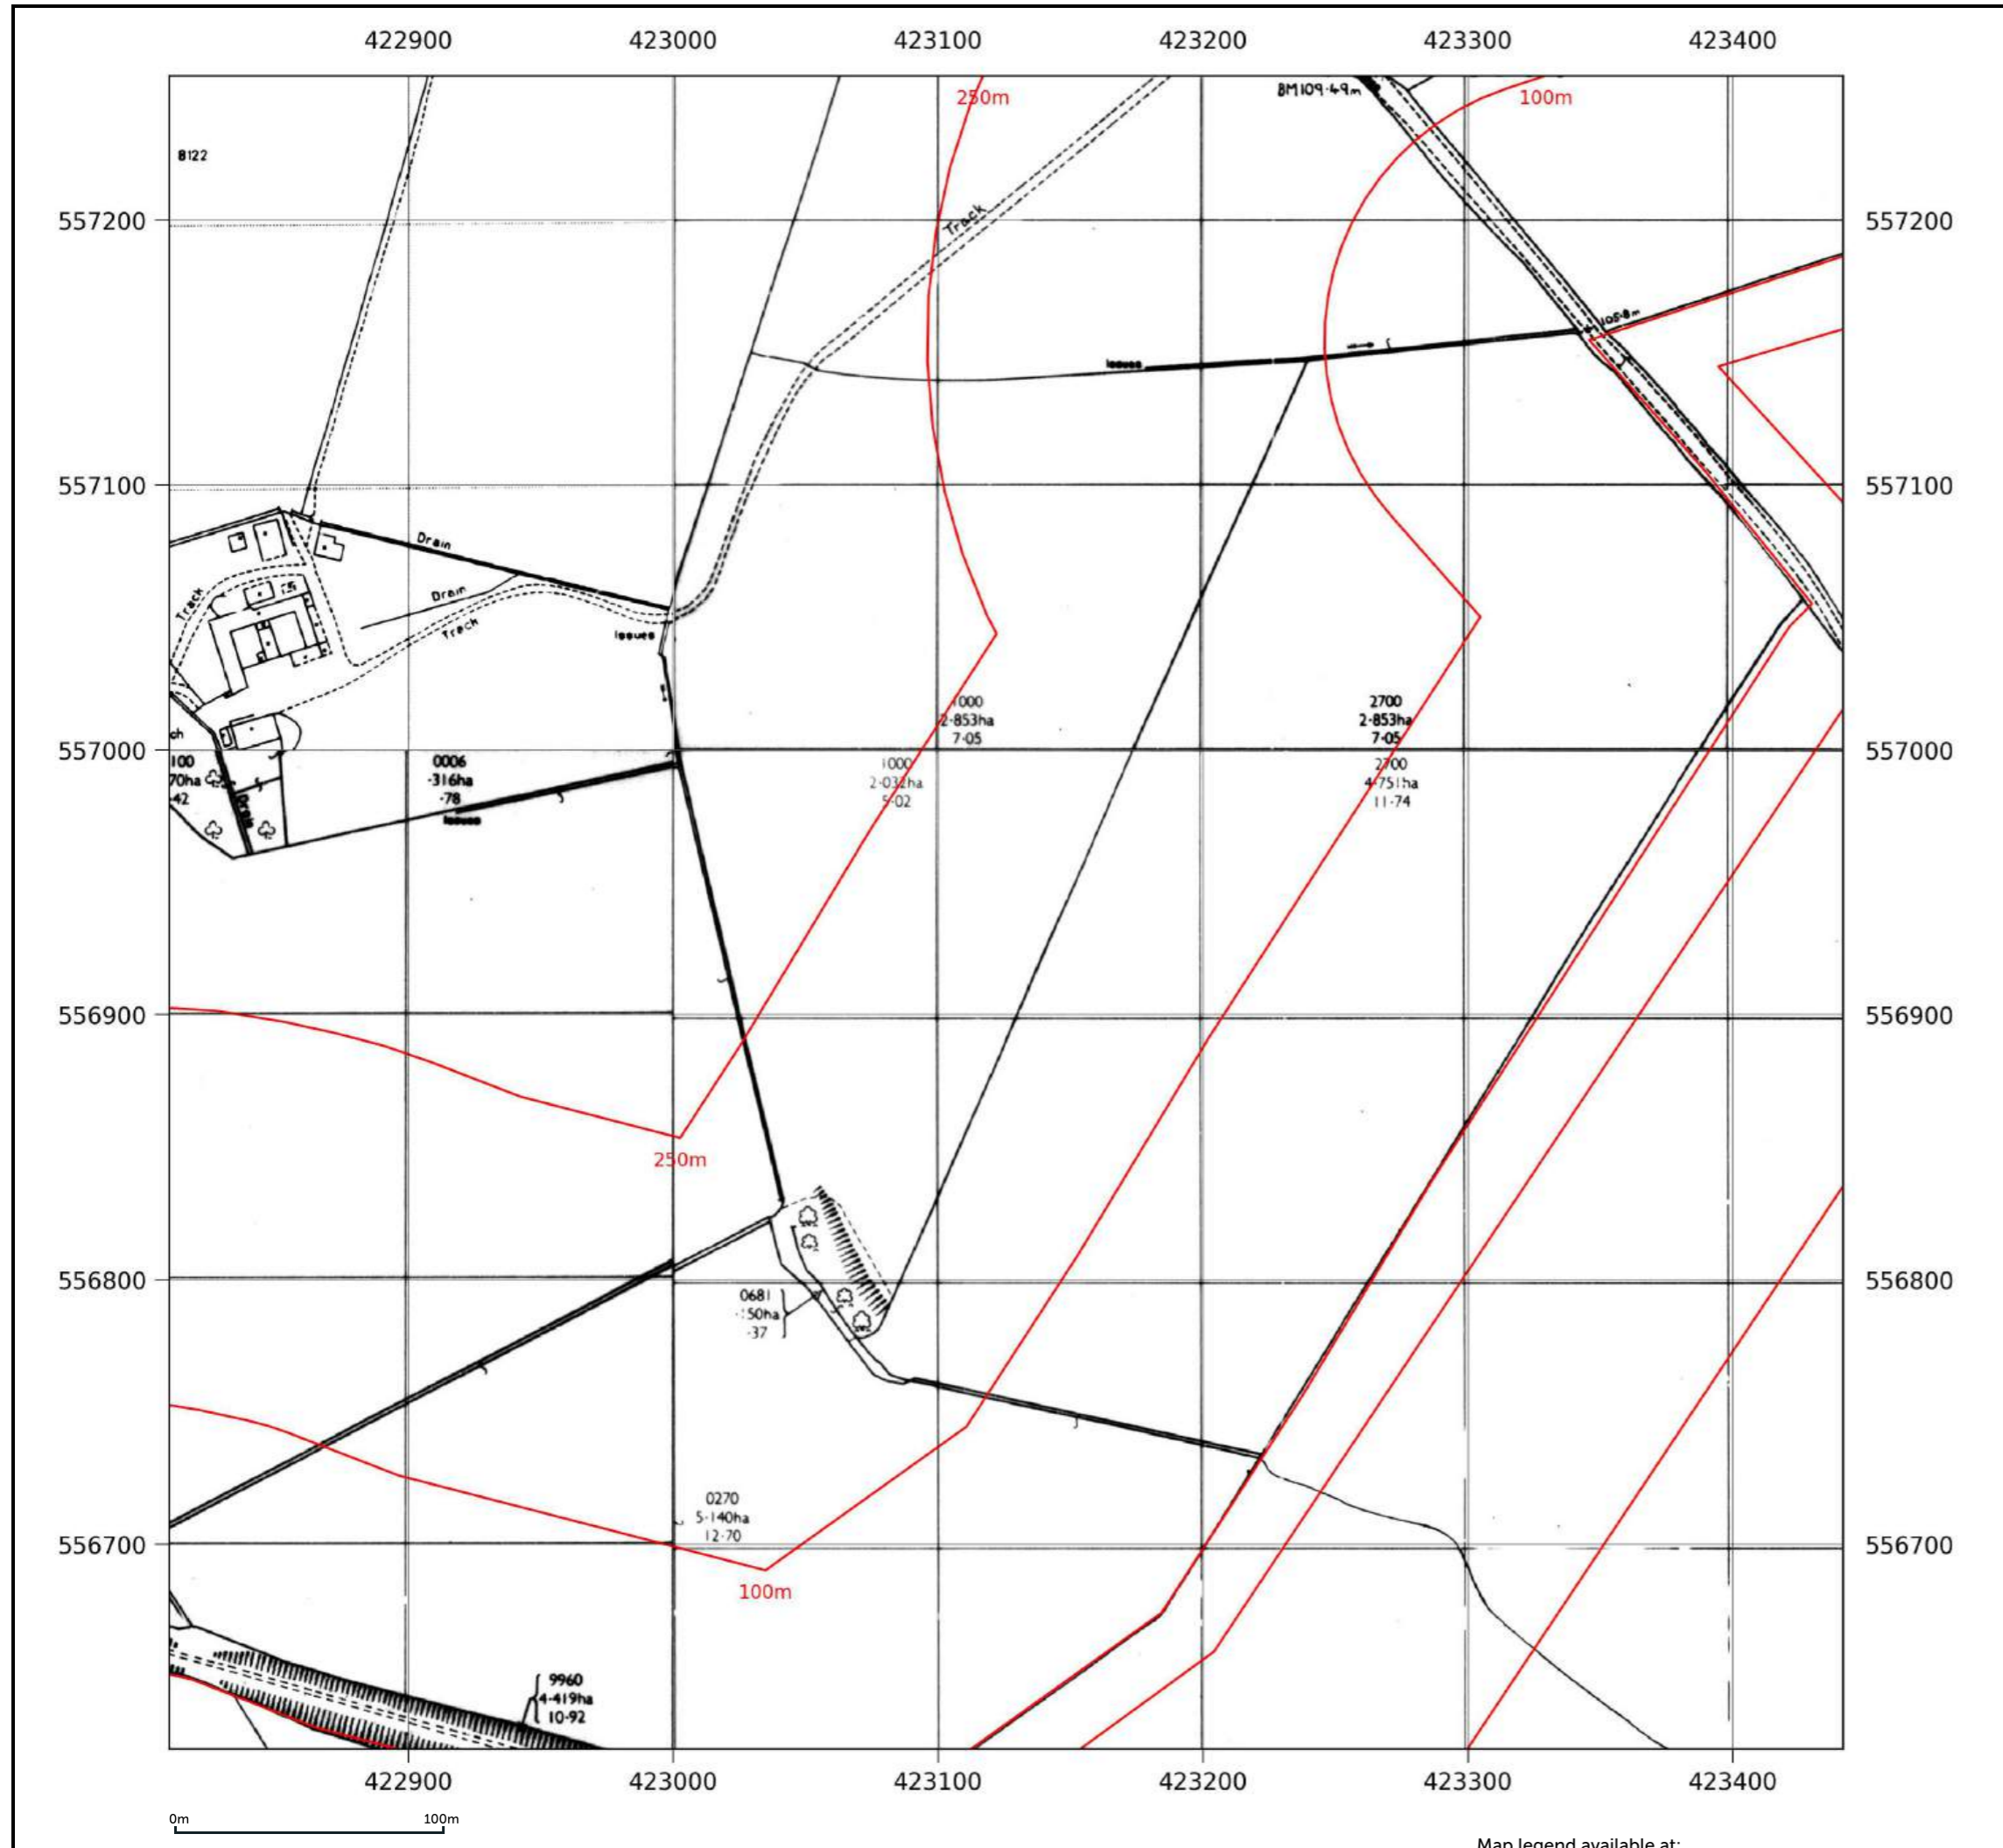

Contact us with any questions at:
info@groundsure.com
01273 257 755