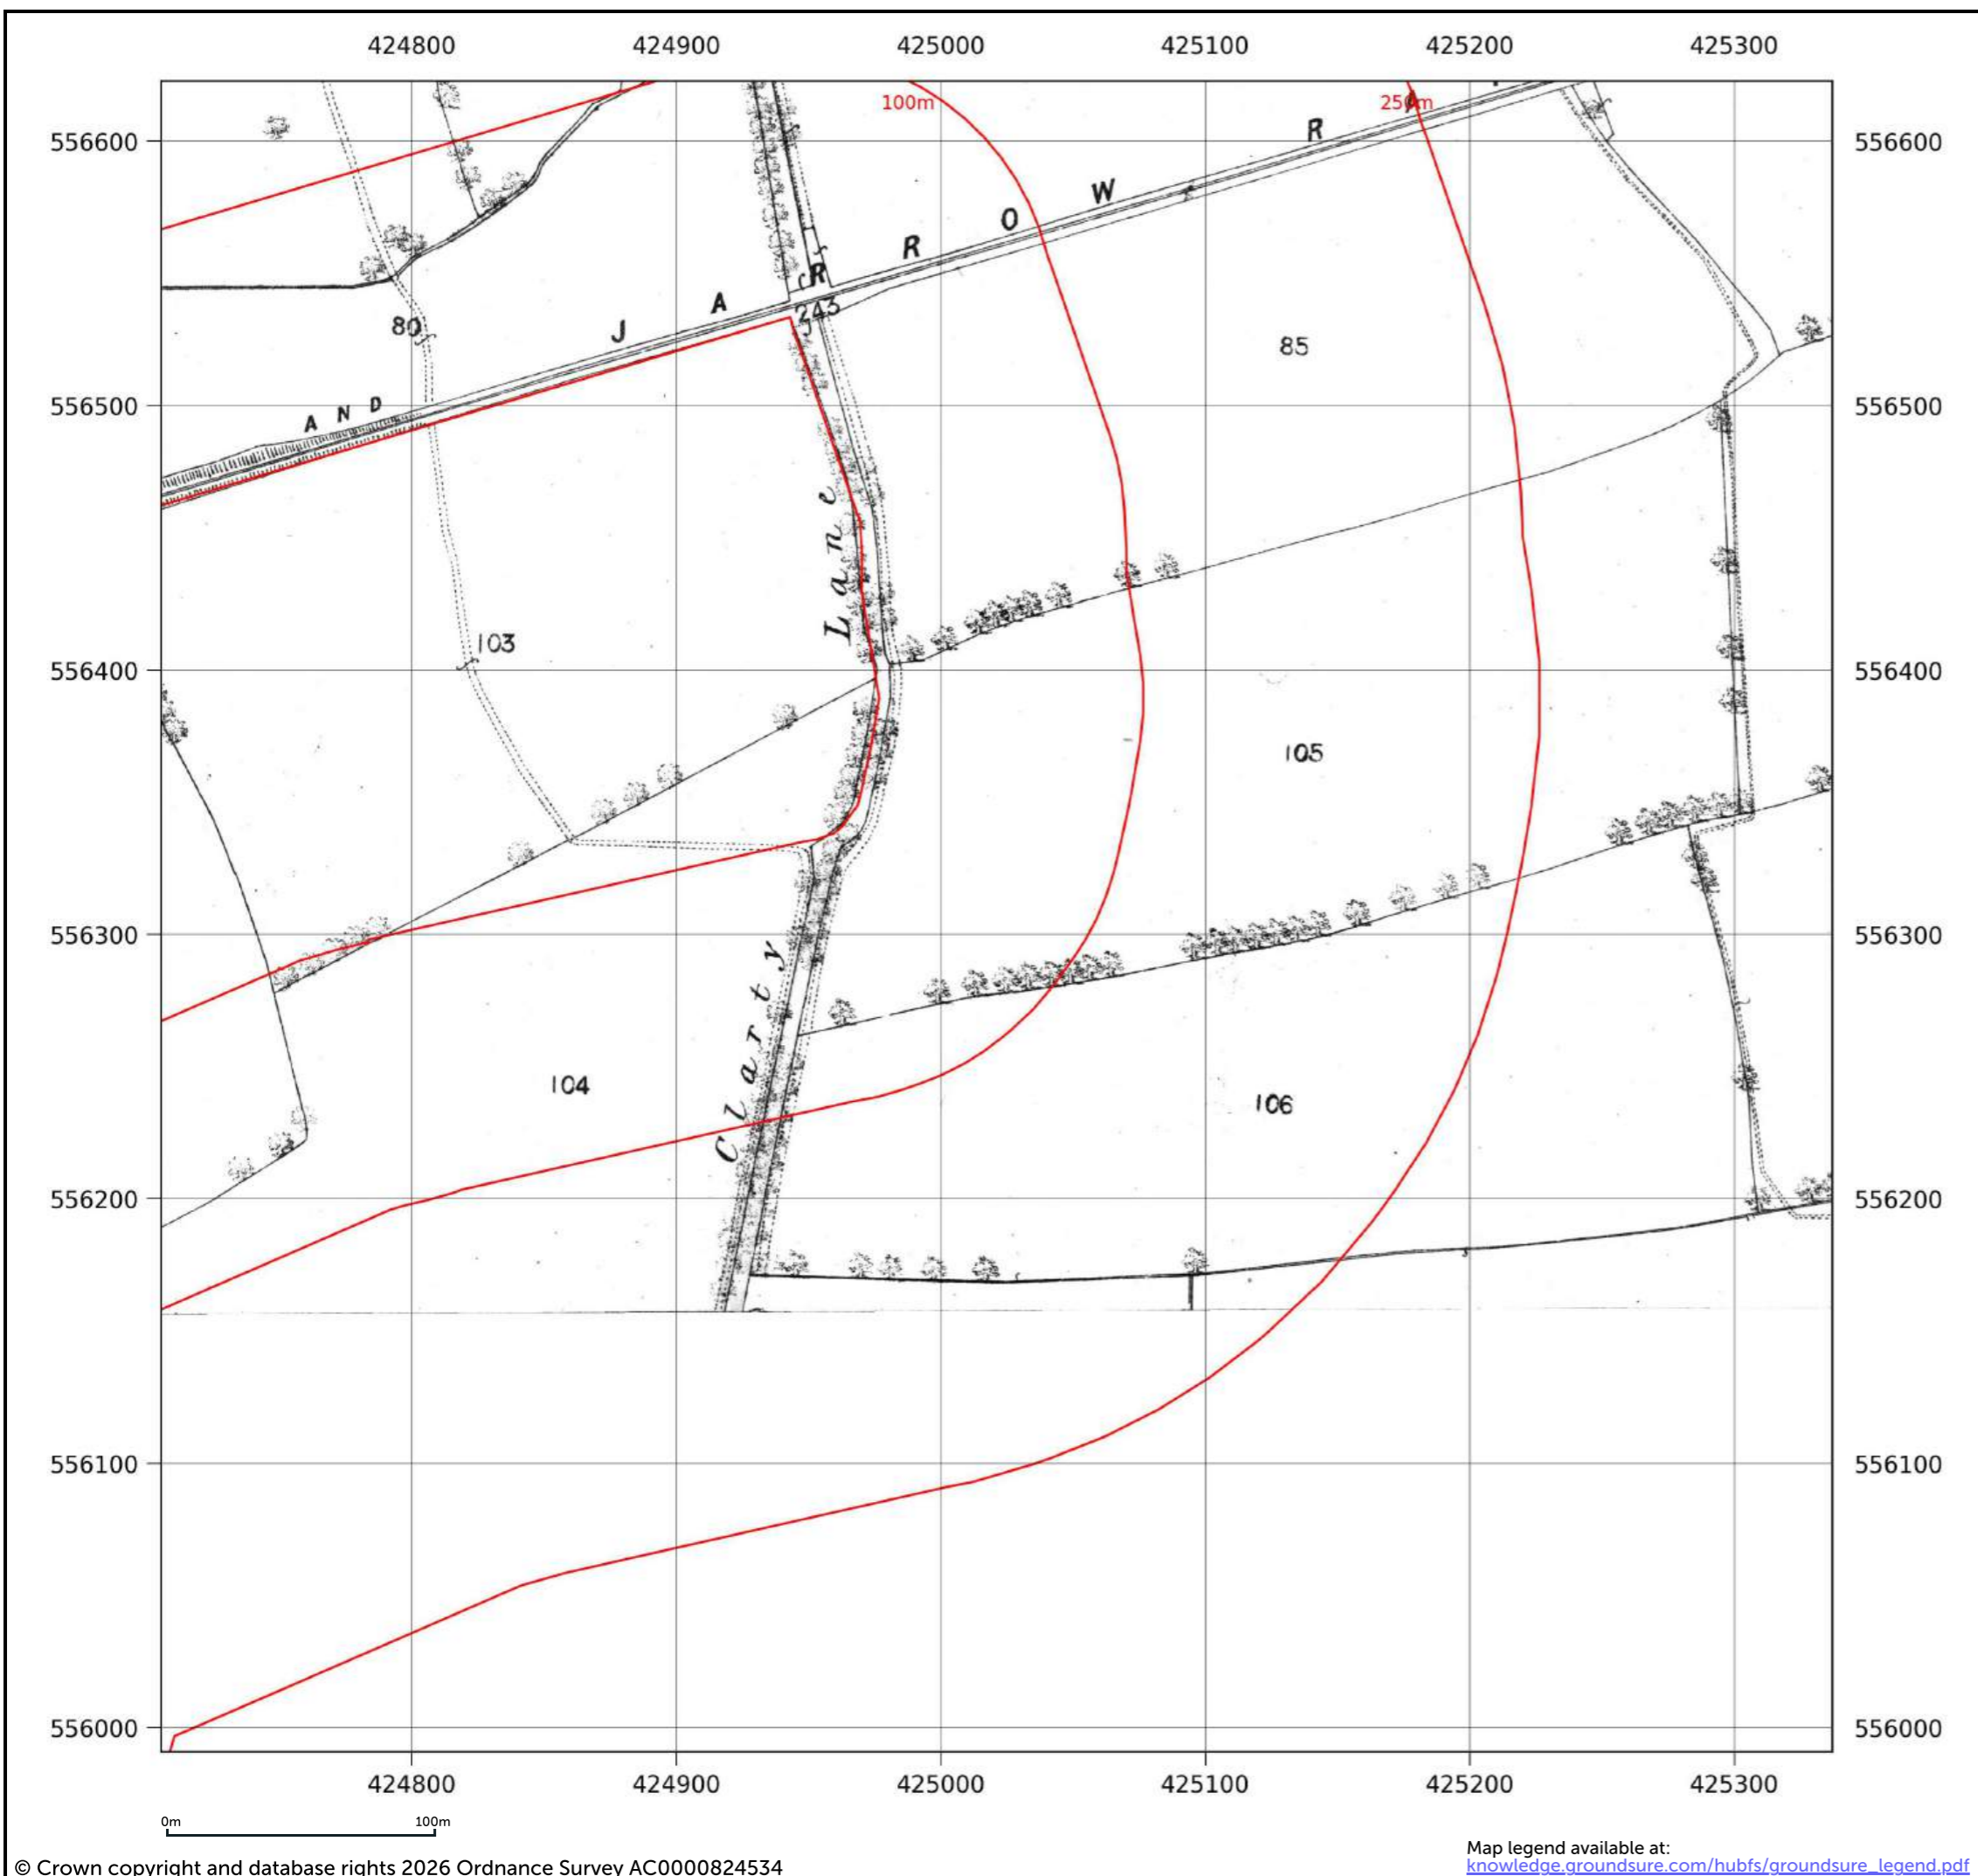

Contact us with any questions at:
info@groundsure.com
01273 257 755