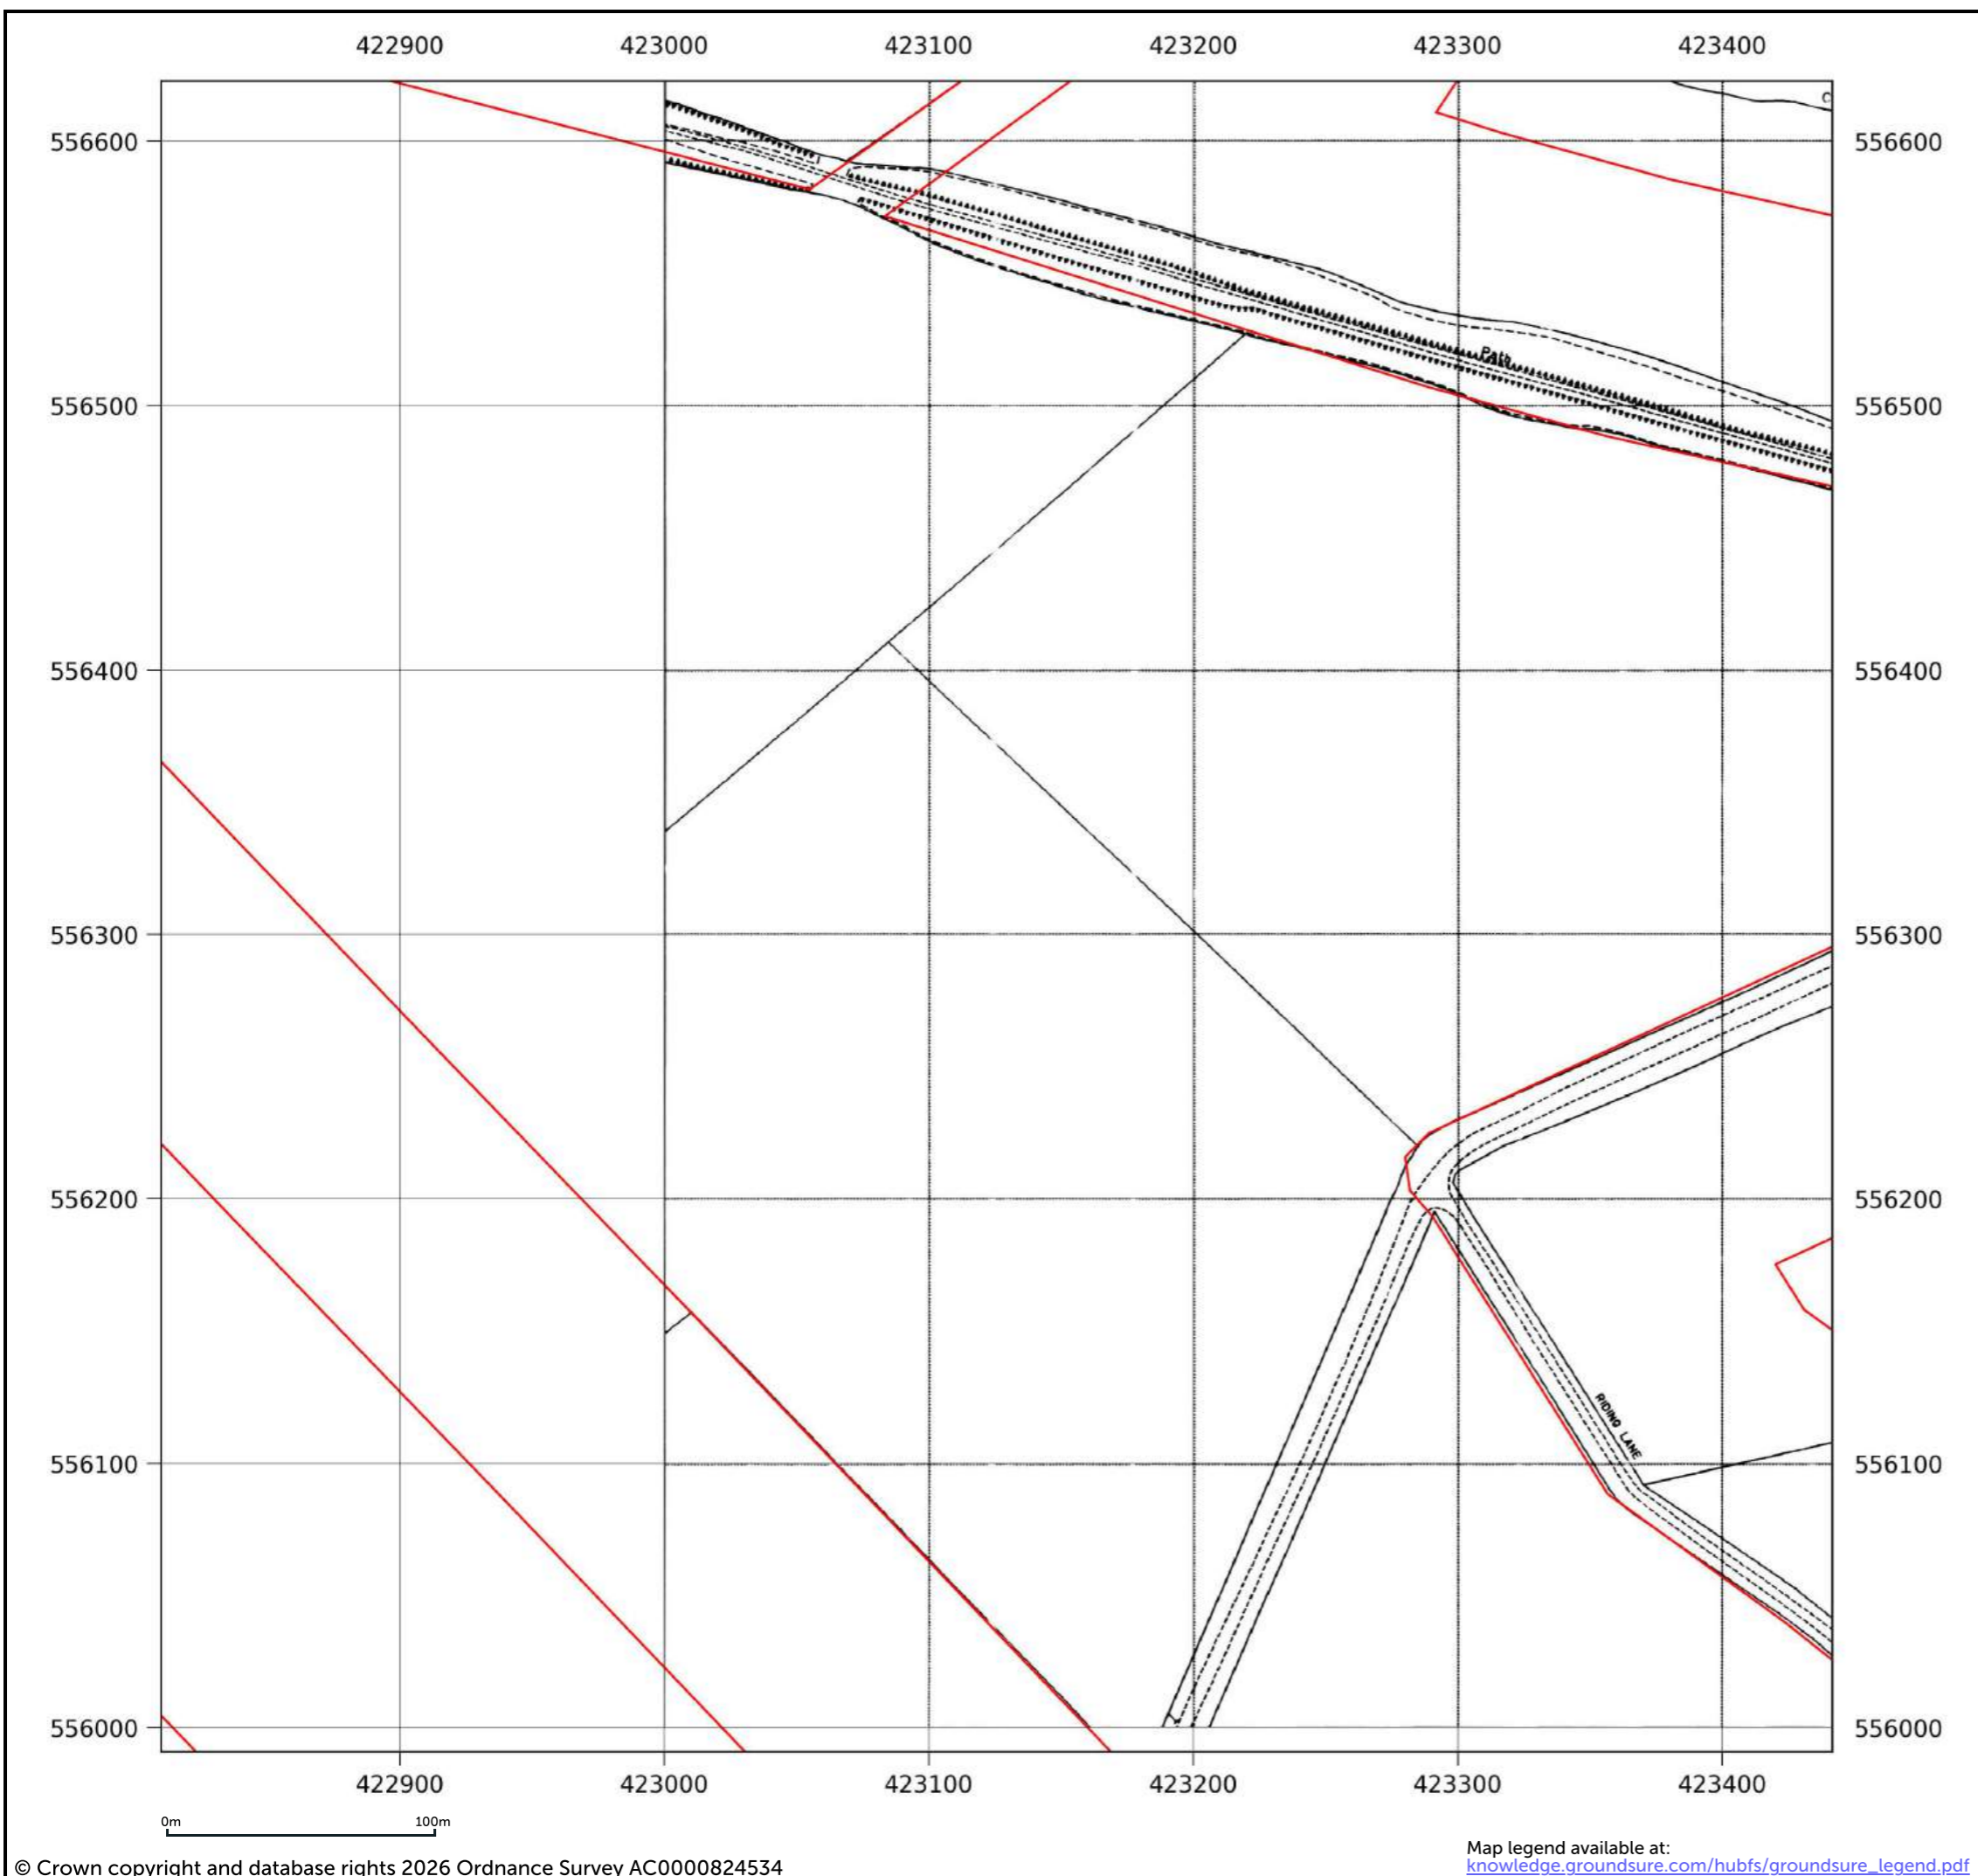

Contact us with any questions at:
info@groundsure.com
01273 257 755