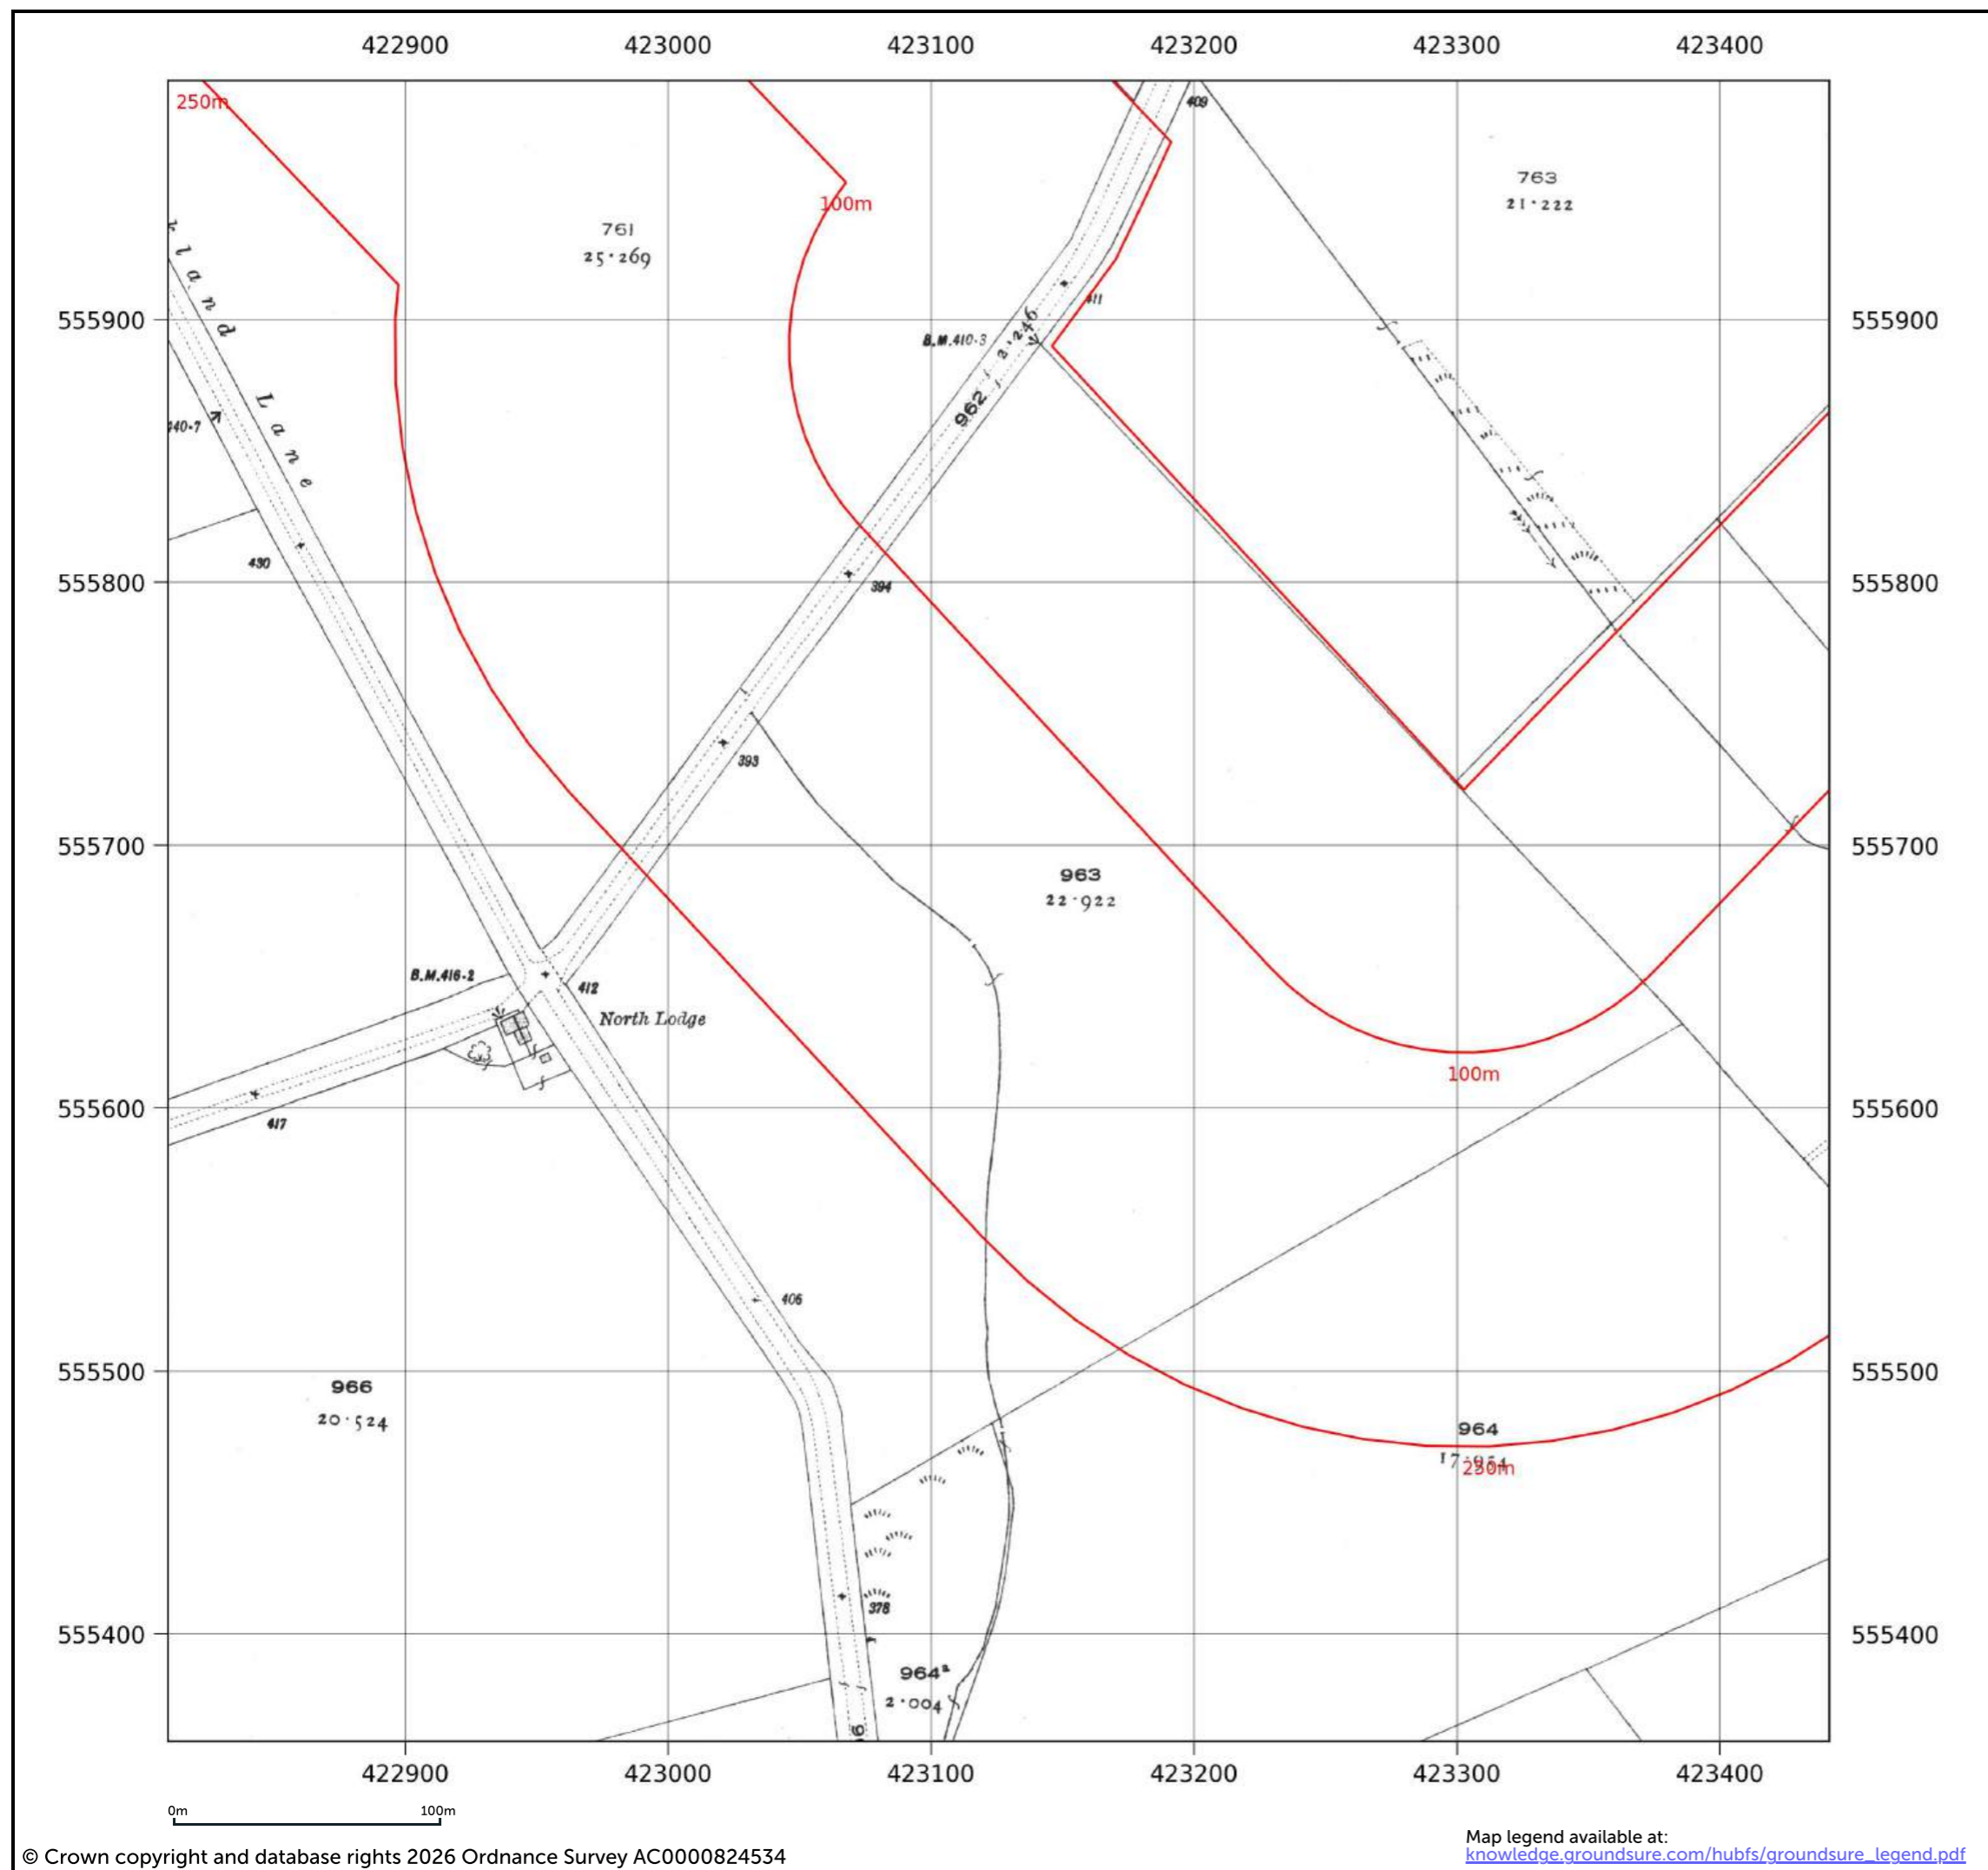

Contact us with any questions at:
info@groundsure.com
01273 257 755