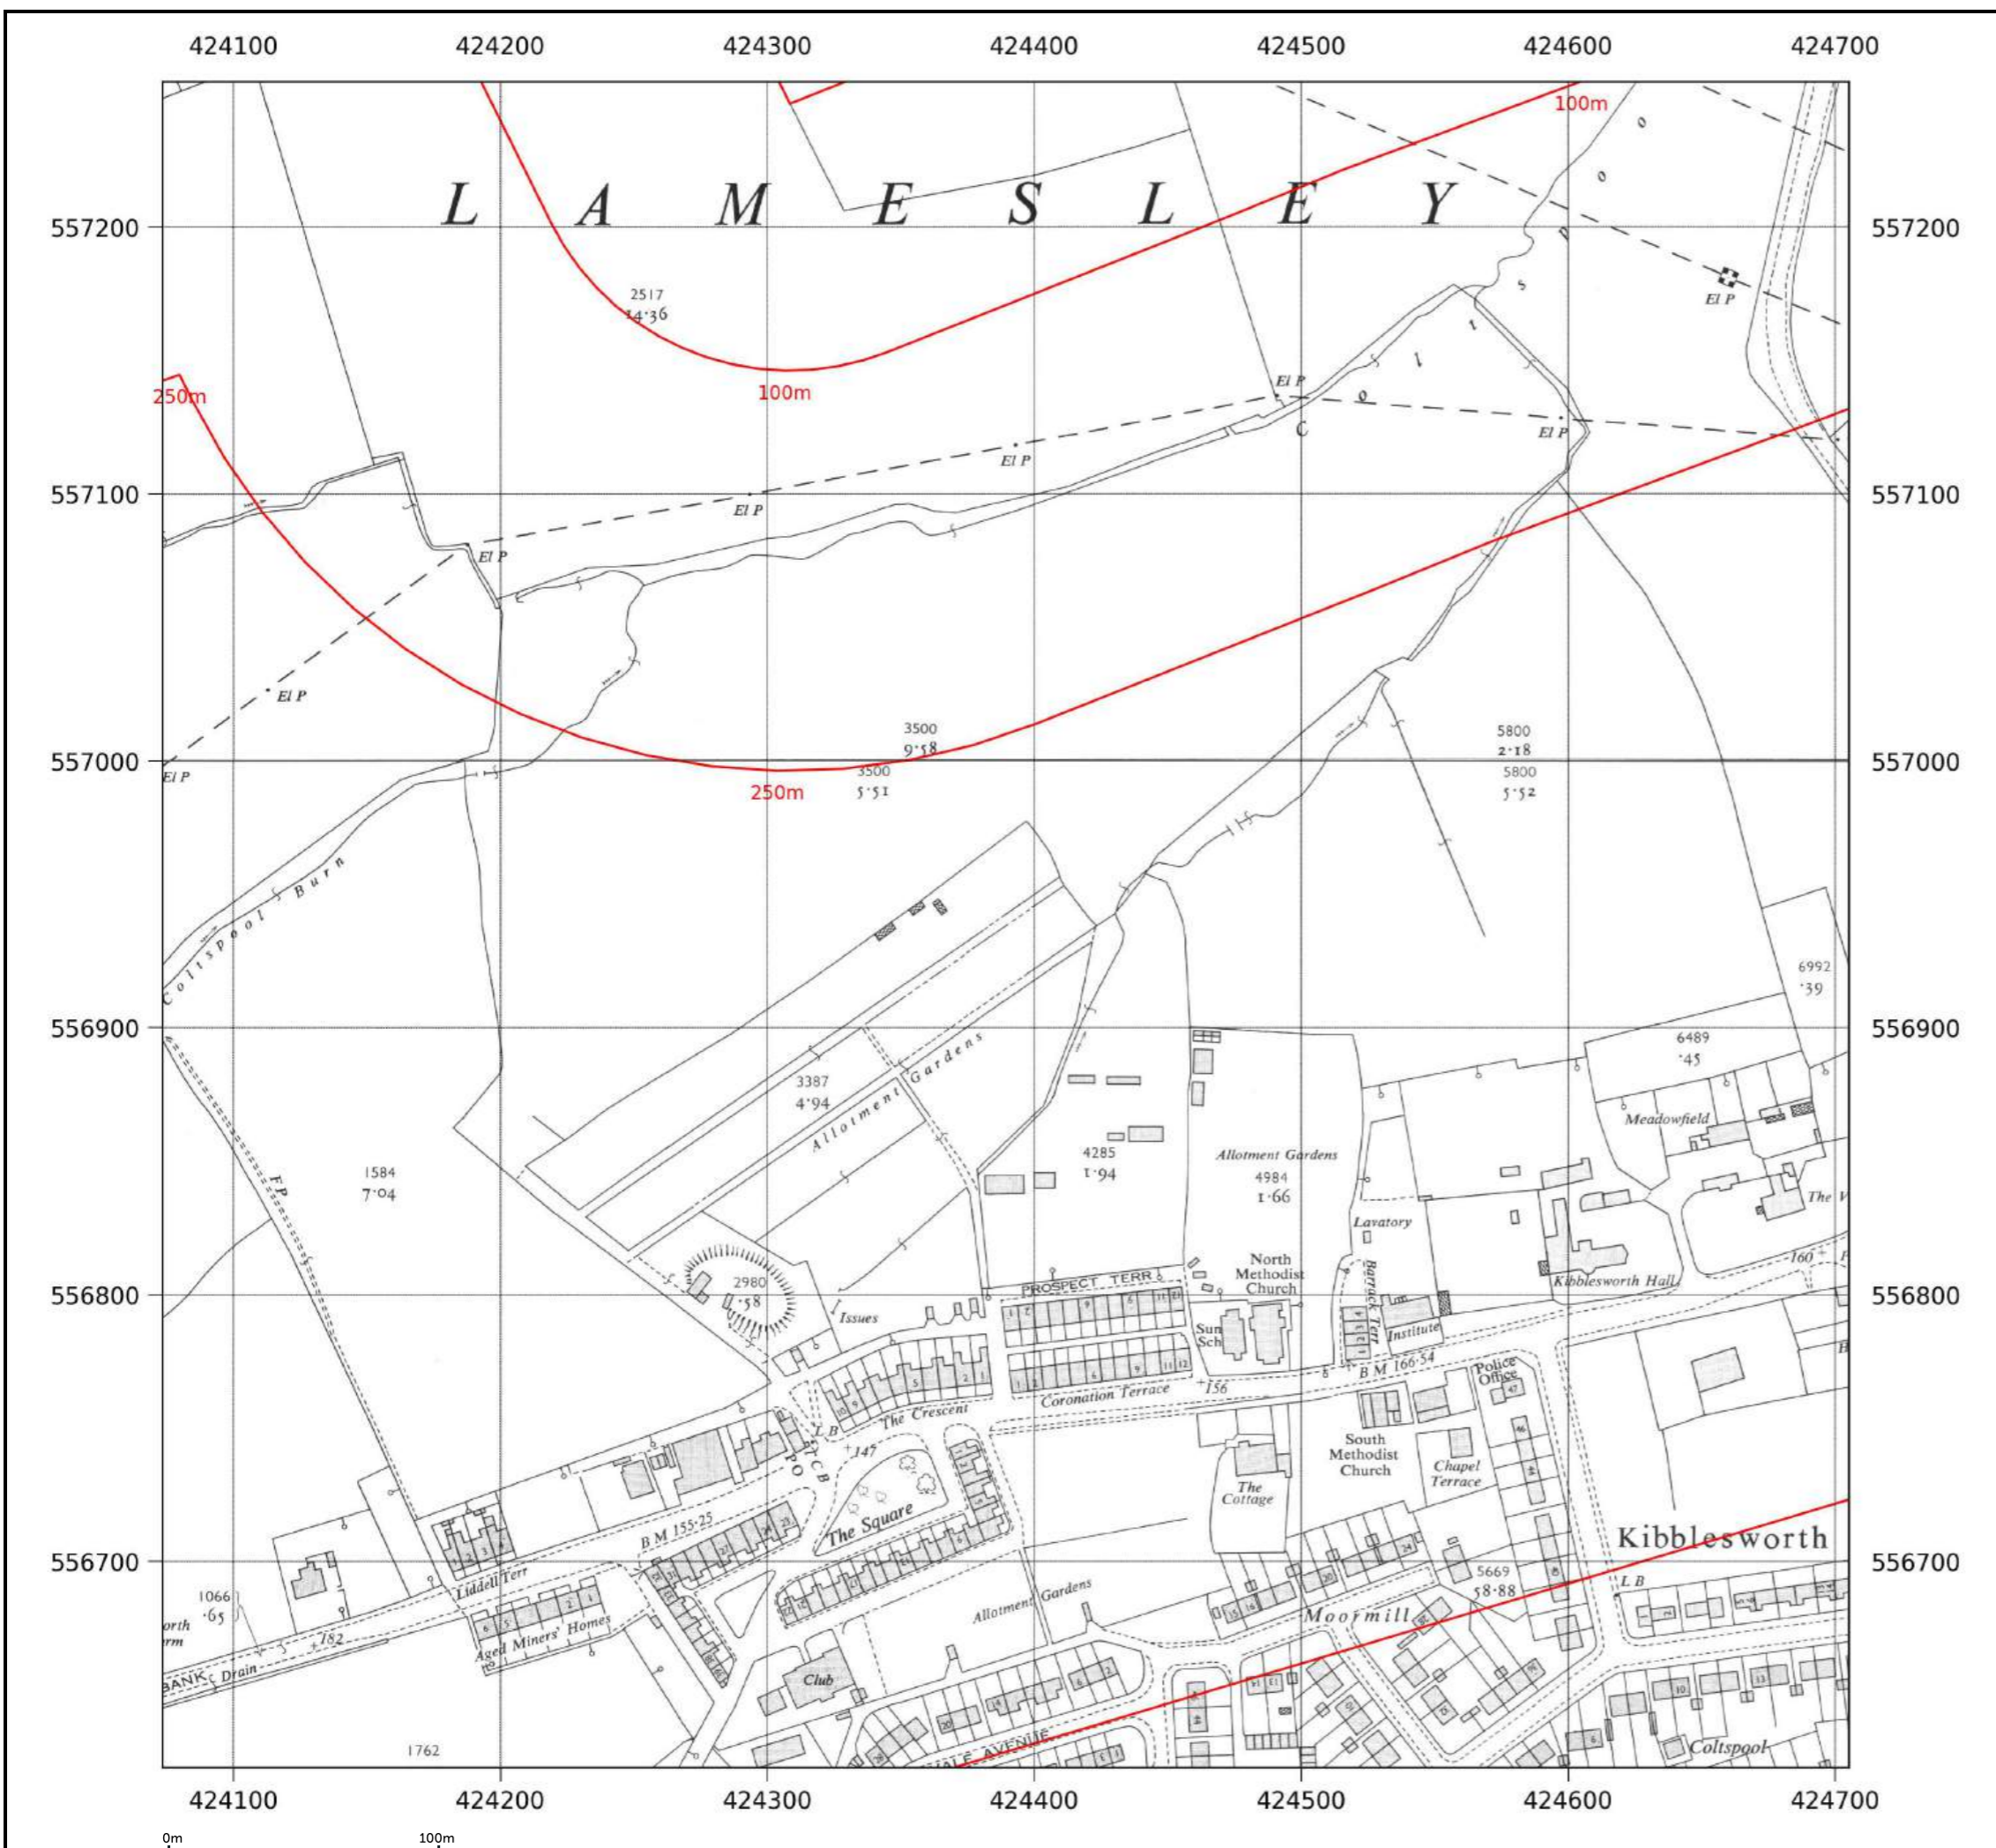

Site details:	Coltsdene, Kibblesworth, Gateshead
Client ref:	PO14046 : Groundsure Report 244990
Report ref:	GS-GSA-RLE-EWD-SPL
Grid ref:	423687.94, 556385.5
Production date:	18 March 2026

Map name:	National Grid
Map date:	1960
Scale:	1:2,500
Printed at:	1:2,500