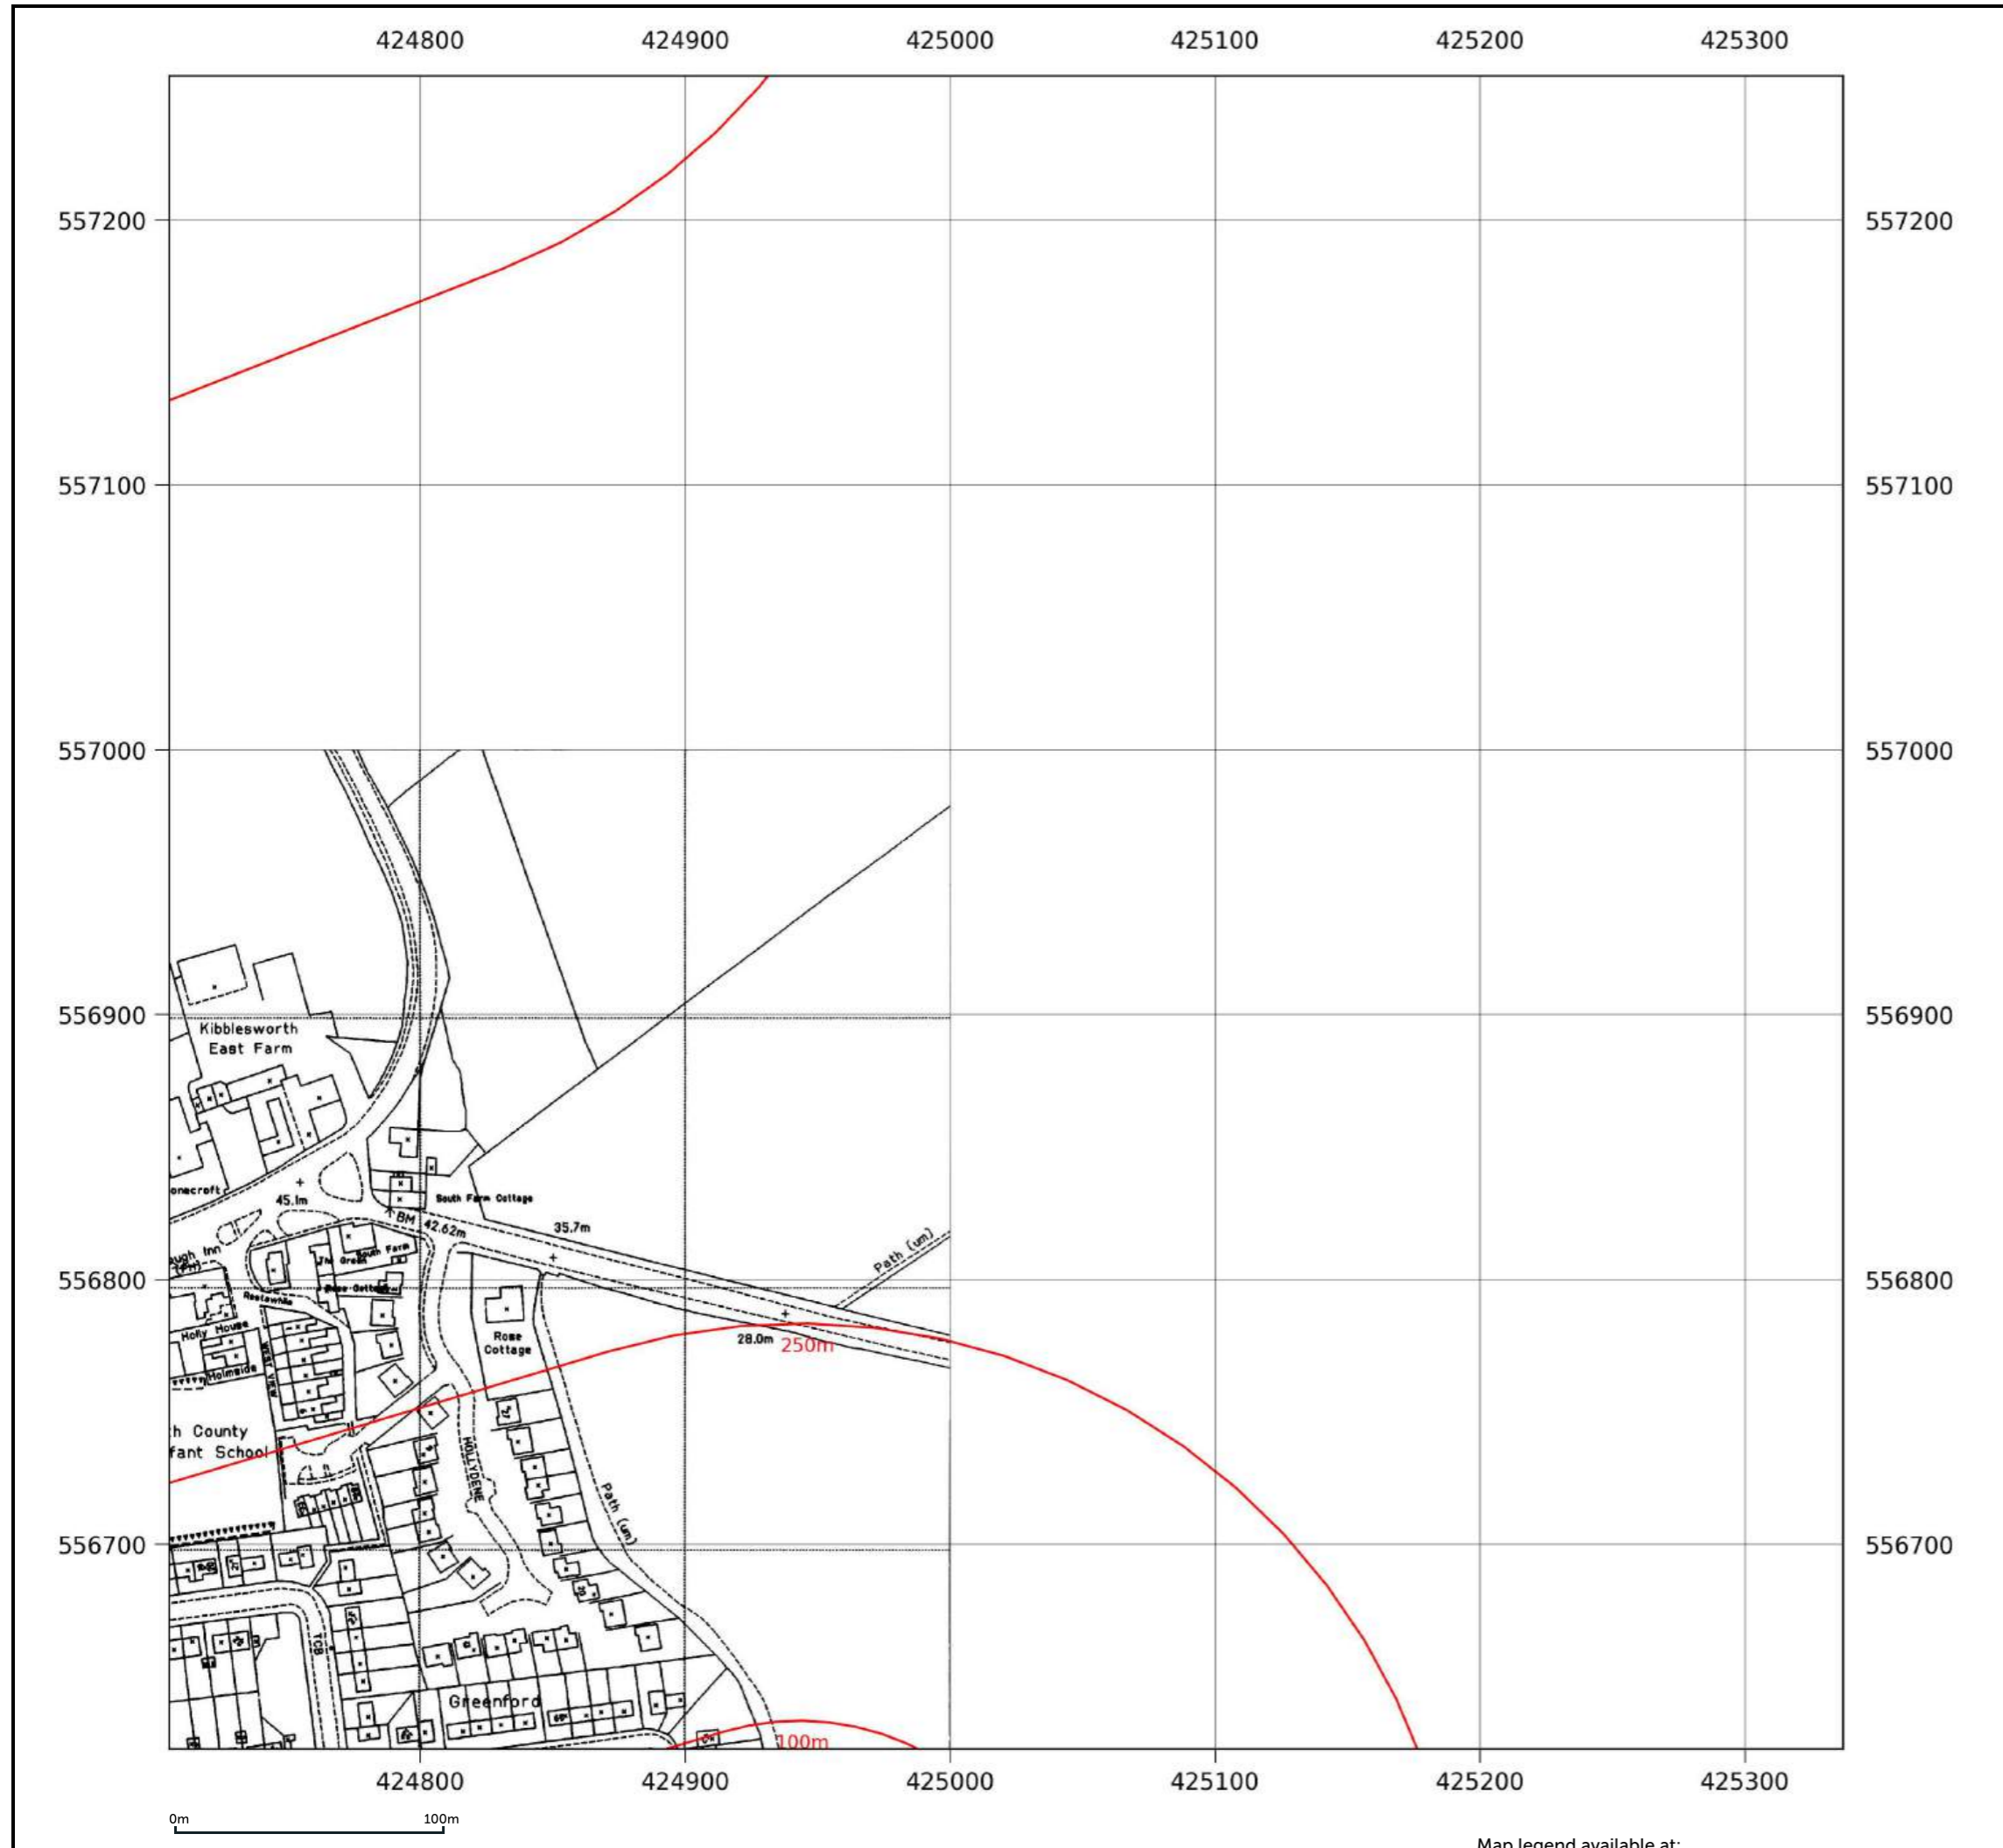

Contact us with any questions at:
info@groundsure.com
01273 257 755