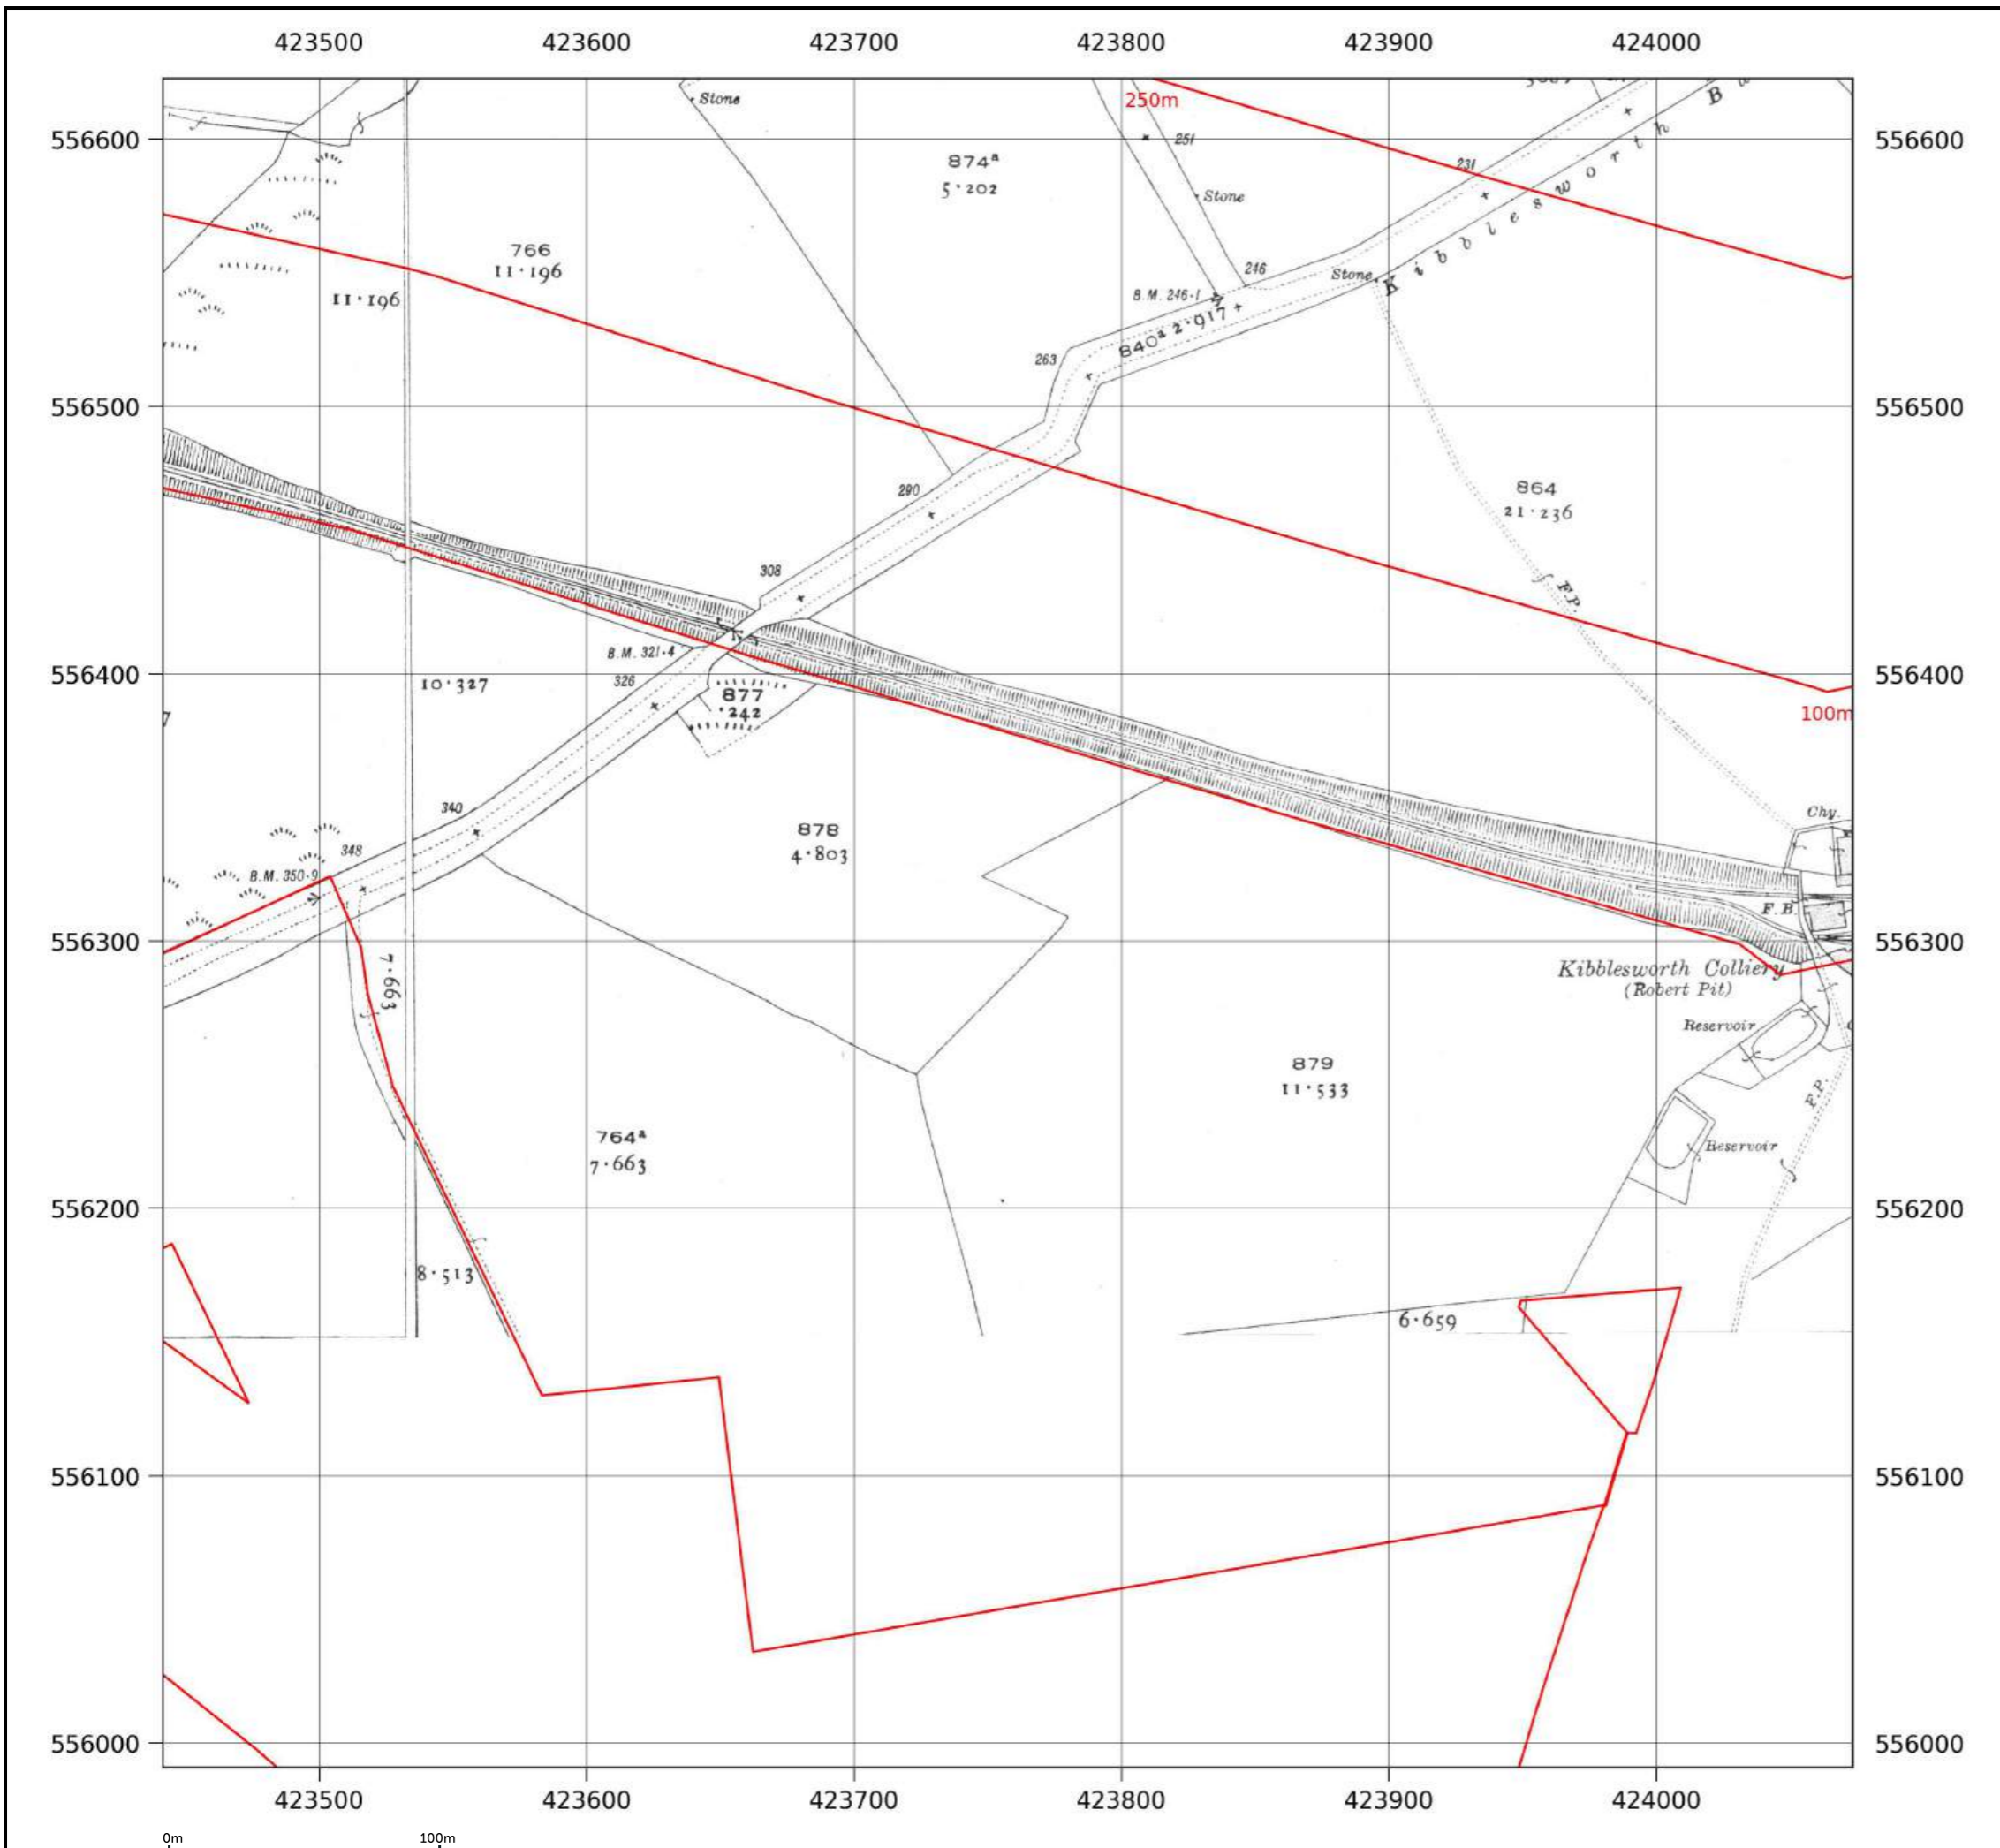

Site details:	Coltsdene, Kibblesworth, Gateshead
Client ref:	PO14046 : Groundsure Report 244990
Report ref:	GS-GSA-RLE-EWD-SPL
Grid ref:	423687.94, 556385.5
Production date:	18 March 2026

Map name:	County Series
Map date:	1919
Scale:	1:2,500
Printed at:	1:2,500

Date: 1919 Surveyed: 1919 Revised: 1919	Date: 1919 Surveyed: 1919 Revised: 1919

Contact us with any questions at:
info@groundsure.com
01273 257 755