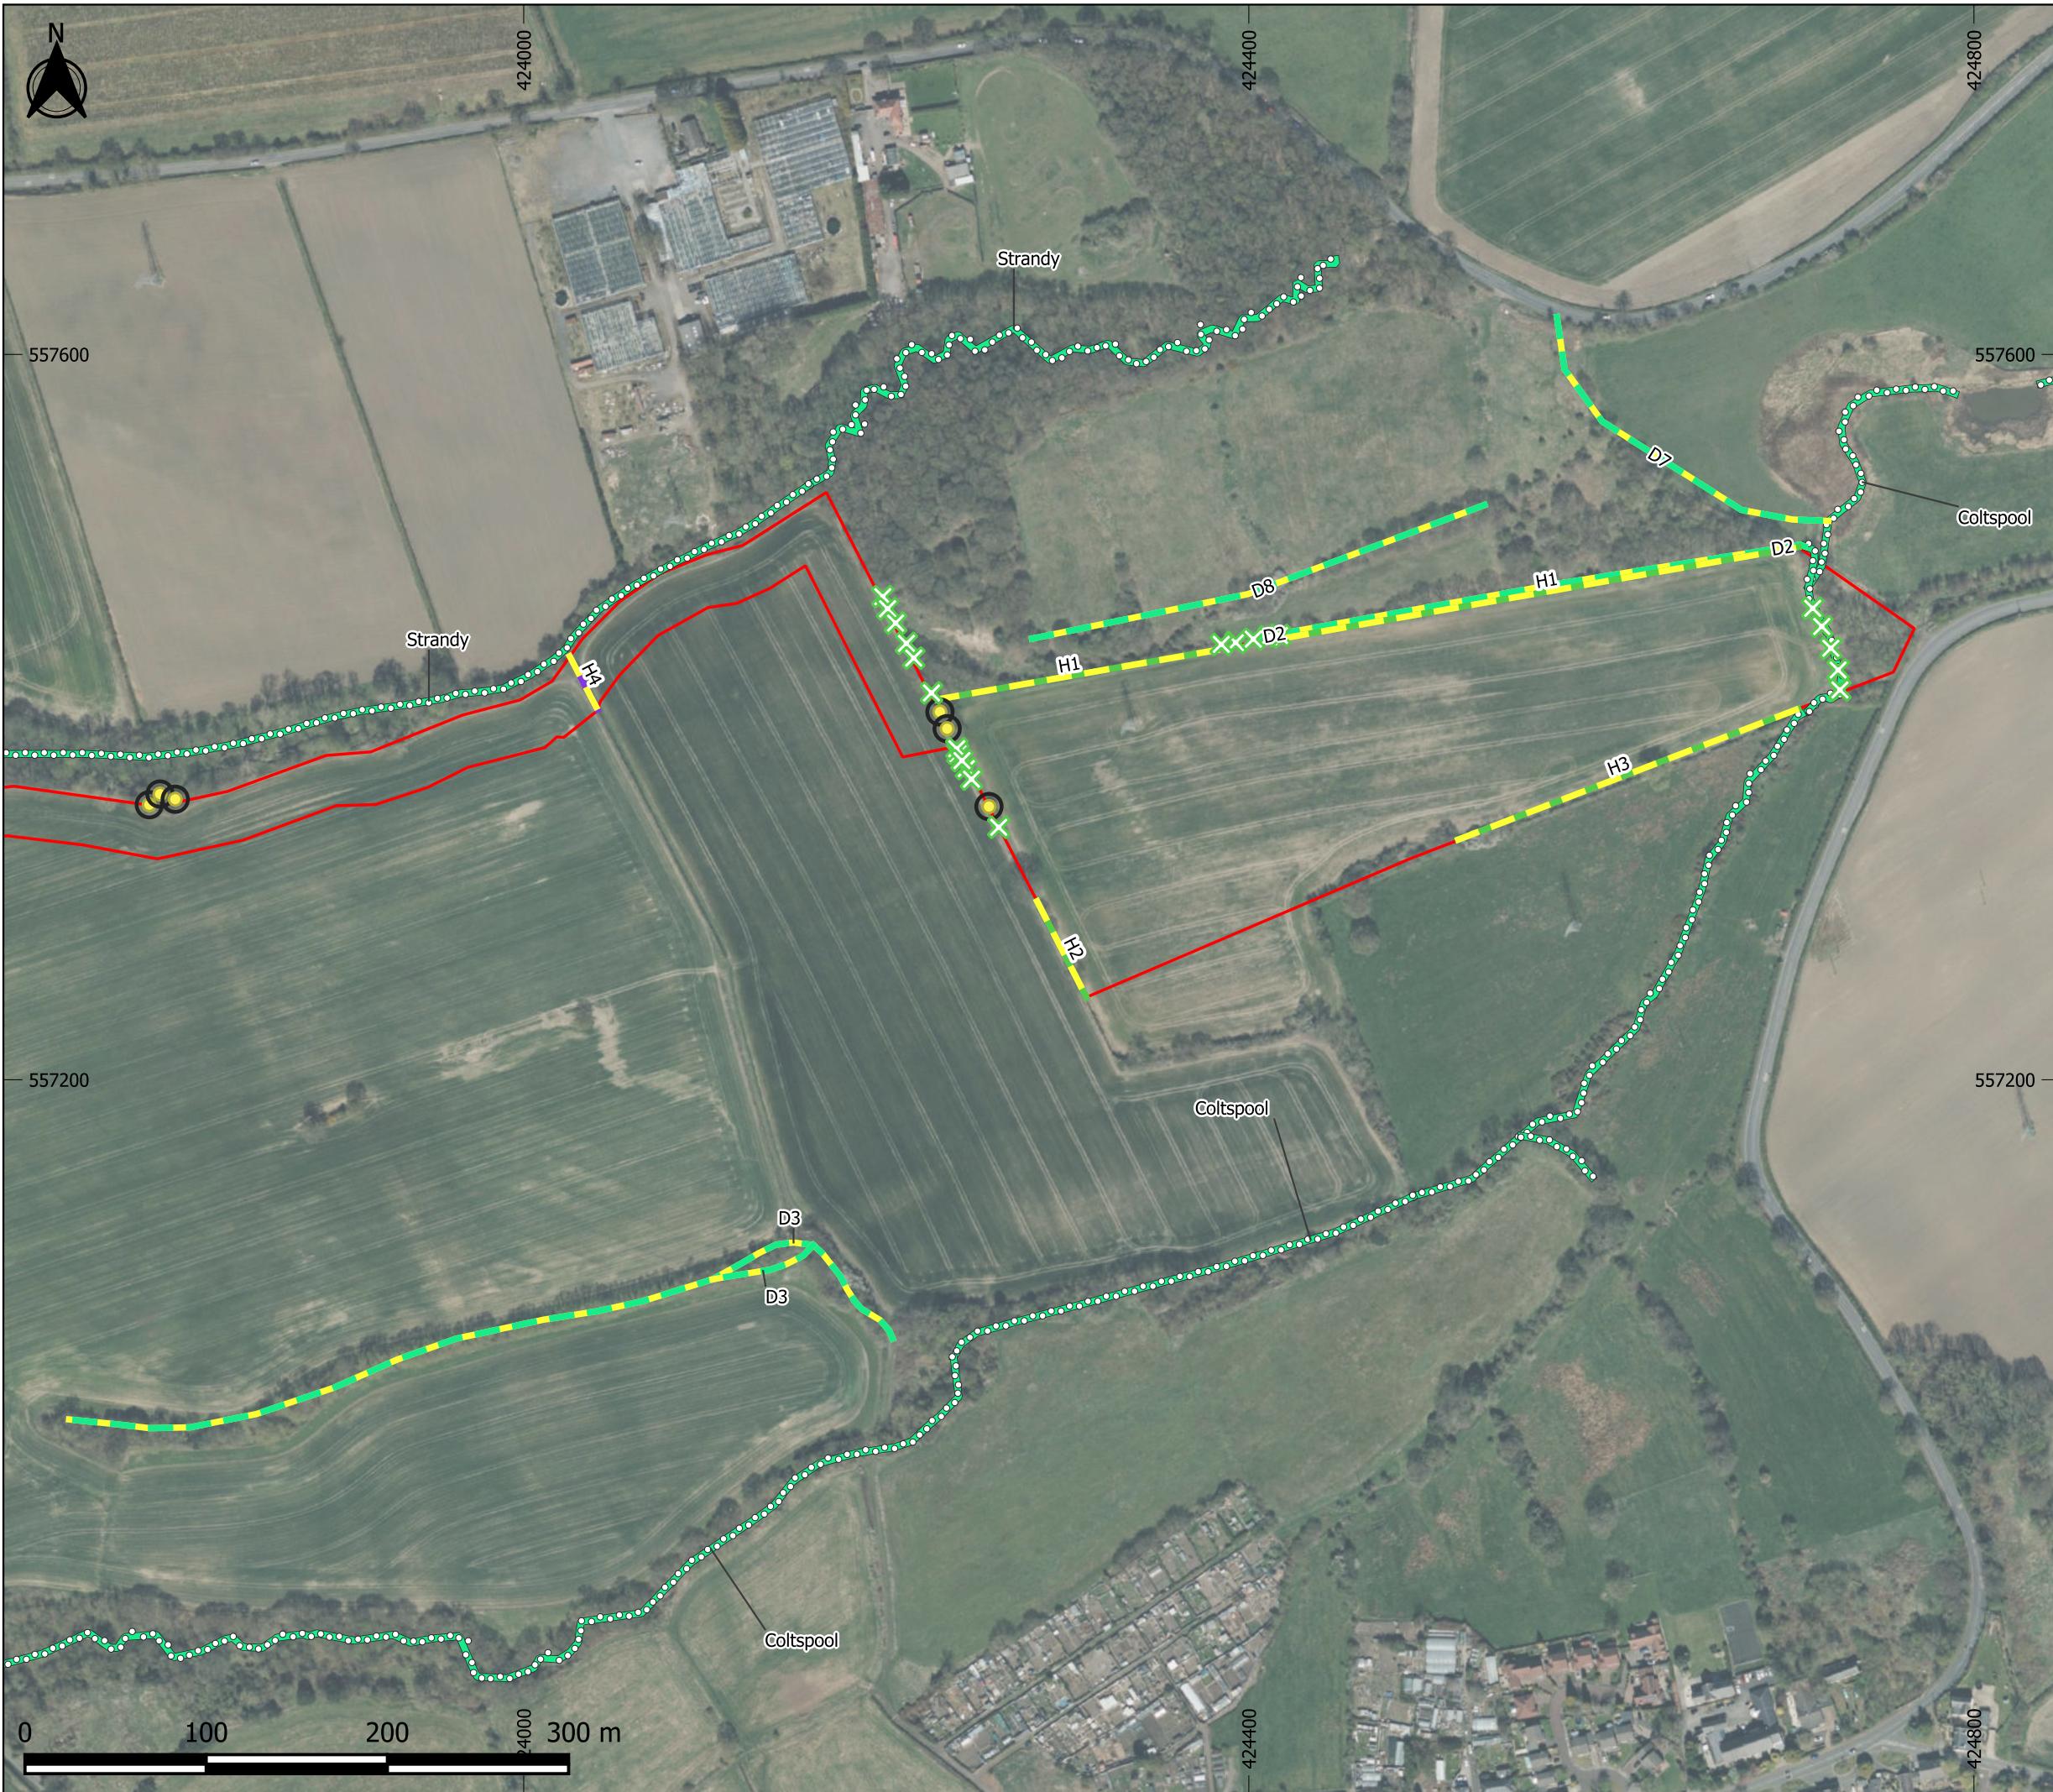

1. Legend
2. Site boundary
   - Existing Large Rural Tree
   - + Scattered scrub
   - Native Hedgerow
   - Native Hedgerow with trees
   - Ditches
   - Other Rivers and Streams