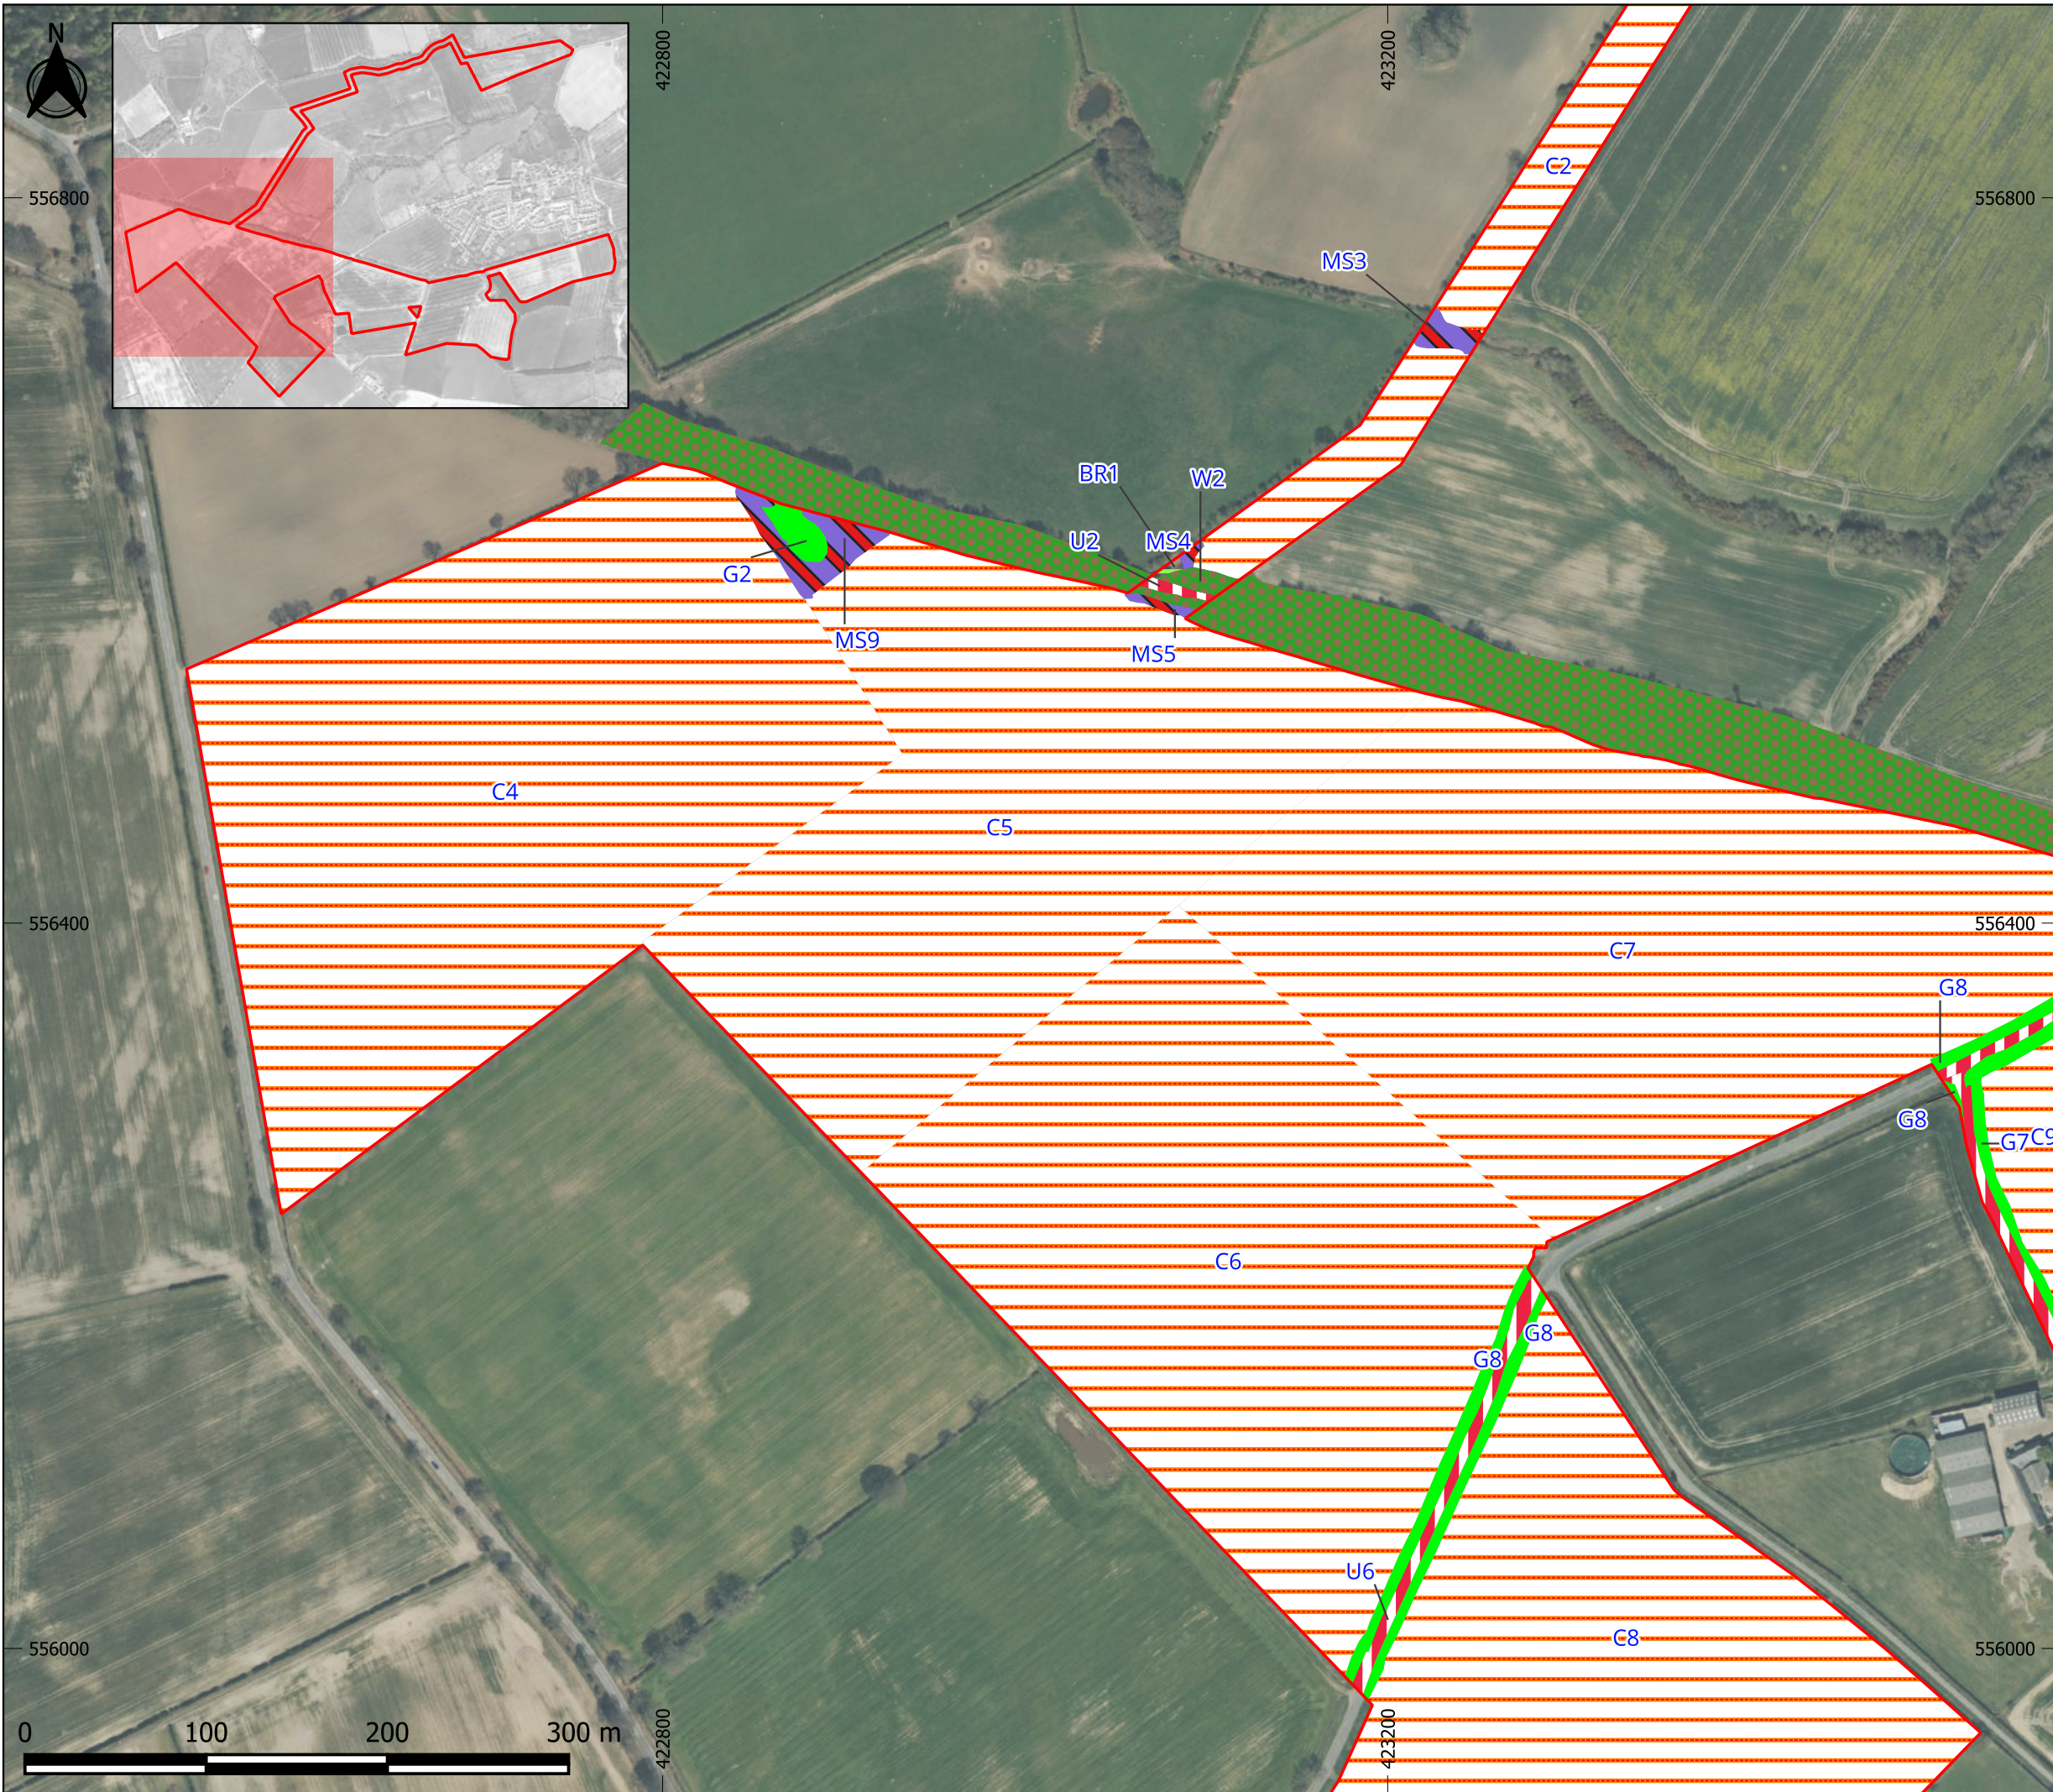

Graphics Ref. No.: 11893

- Legend
- Site boundary
 - c1c - cereal crops
 - g1c - bracken
 - g4 - modified grassland
 - h3h - mixed scrub
 - u1b - developed land, sealed surface
 - w1g - other woodland-broadleaved

- Legend
- Site boundary
 - c1c - cereal crops
 - c1c6 - arable fields - wild bird mix
 - c1d - non-cereal crops
 - g4 - modified grassland
 - h3h - mixed scrub
 - u1b - developed land, sealed surface
 - w1g - other woodland-broadleaved
 - w2 - coniferous woodland

Copyright © BSG Ecology
 Drawing is for planning purposes only, not for construction.
 All site dimensions shall be verified by the Contractor on site prior to commencing any works.
 This drawing may contain: Ordnance Survey material by permission of Ordnance Survey on behalf of the Controller of His Majesty's Stationery Office © Crown Copyright 2025. All rights reserved. Reference number: AC0000818663
 Aerial Photography © Bing, Microsoft Bing Maps screen shot reprinted with permission from Microsoft Corporation.
 Projection: OSGB 1936/British National Grid - EPSG 27700
 Sources: BSG Ecology survey data

Graphics Ref. No.: 11895

- Legend
- Site boundary
 - c1c - cereal crops
 - g1c - bracken
 - g4 - modified grassland
 - h3h - mixed scrub
 - u1b - developed land, sealed surface
 - w1g - other woodland-broadleaved