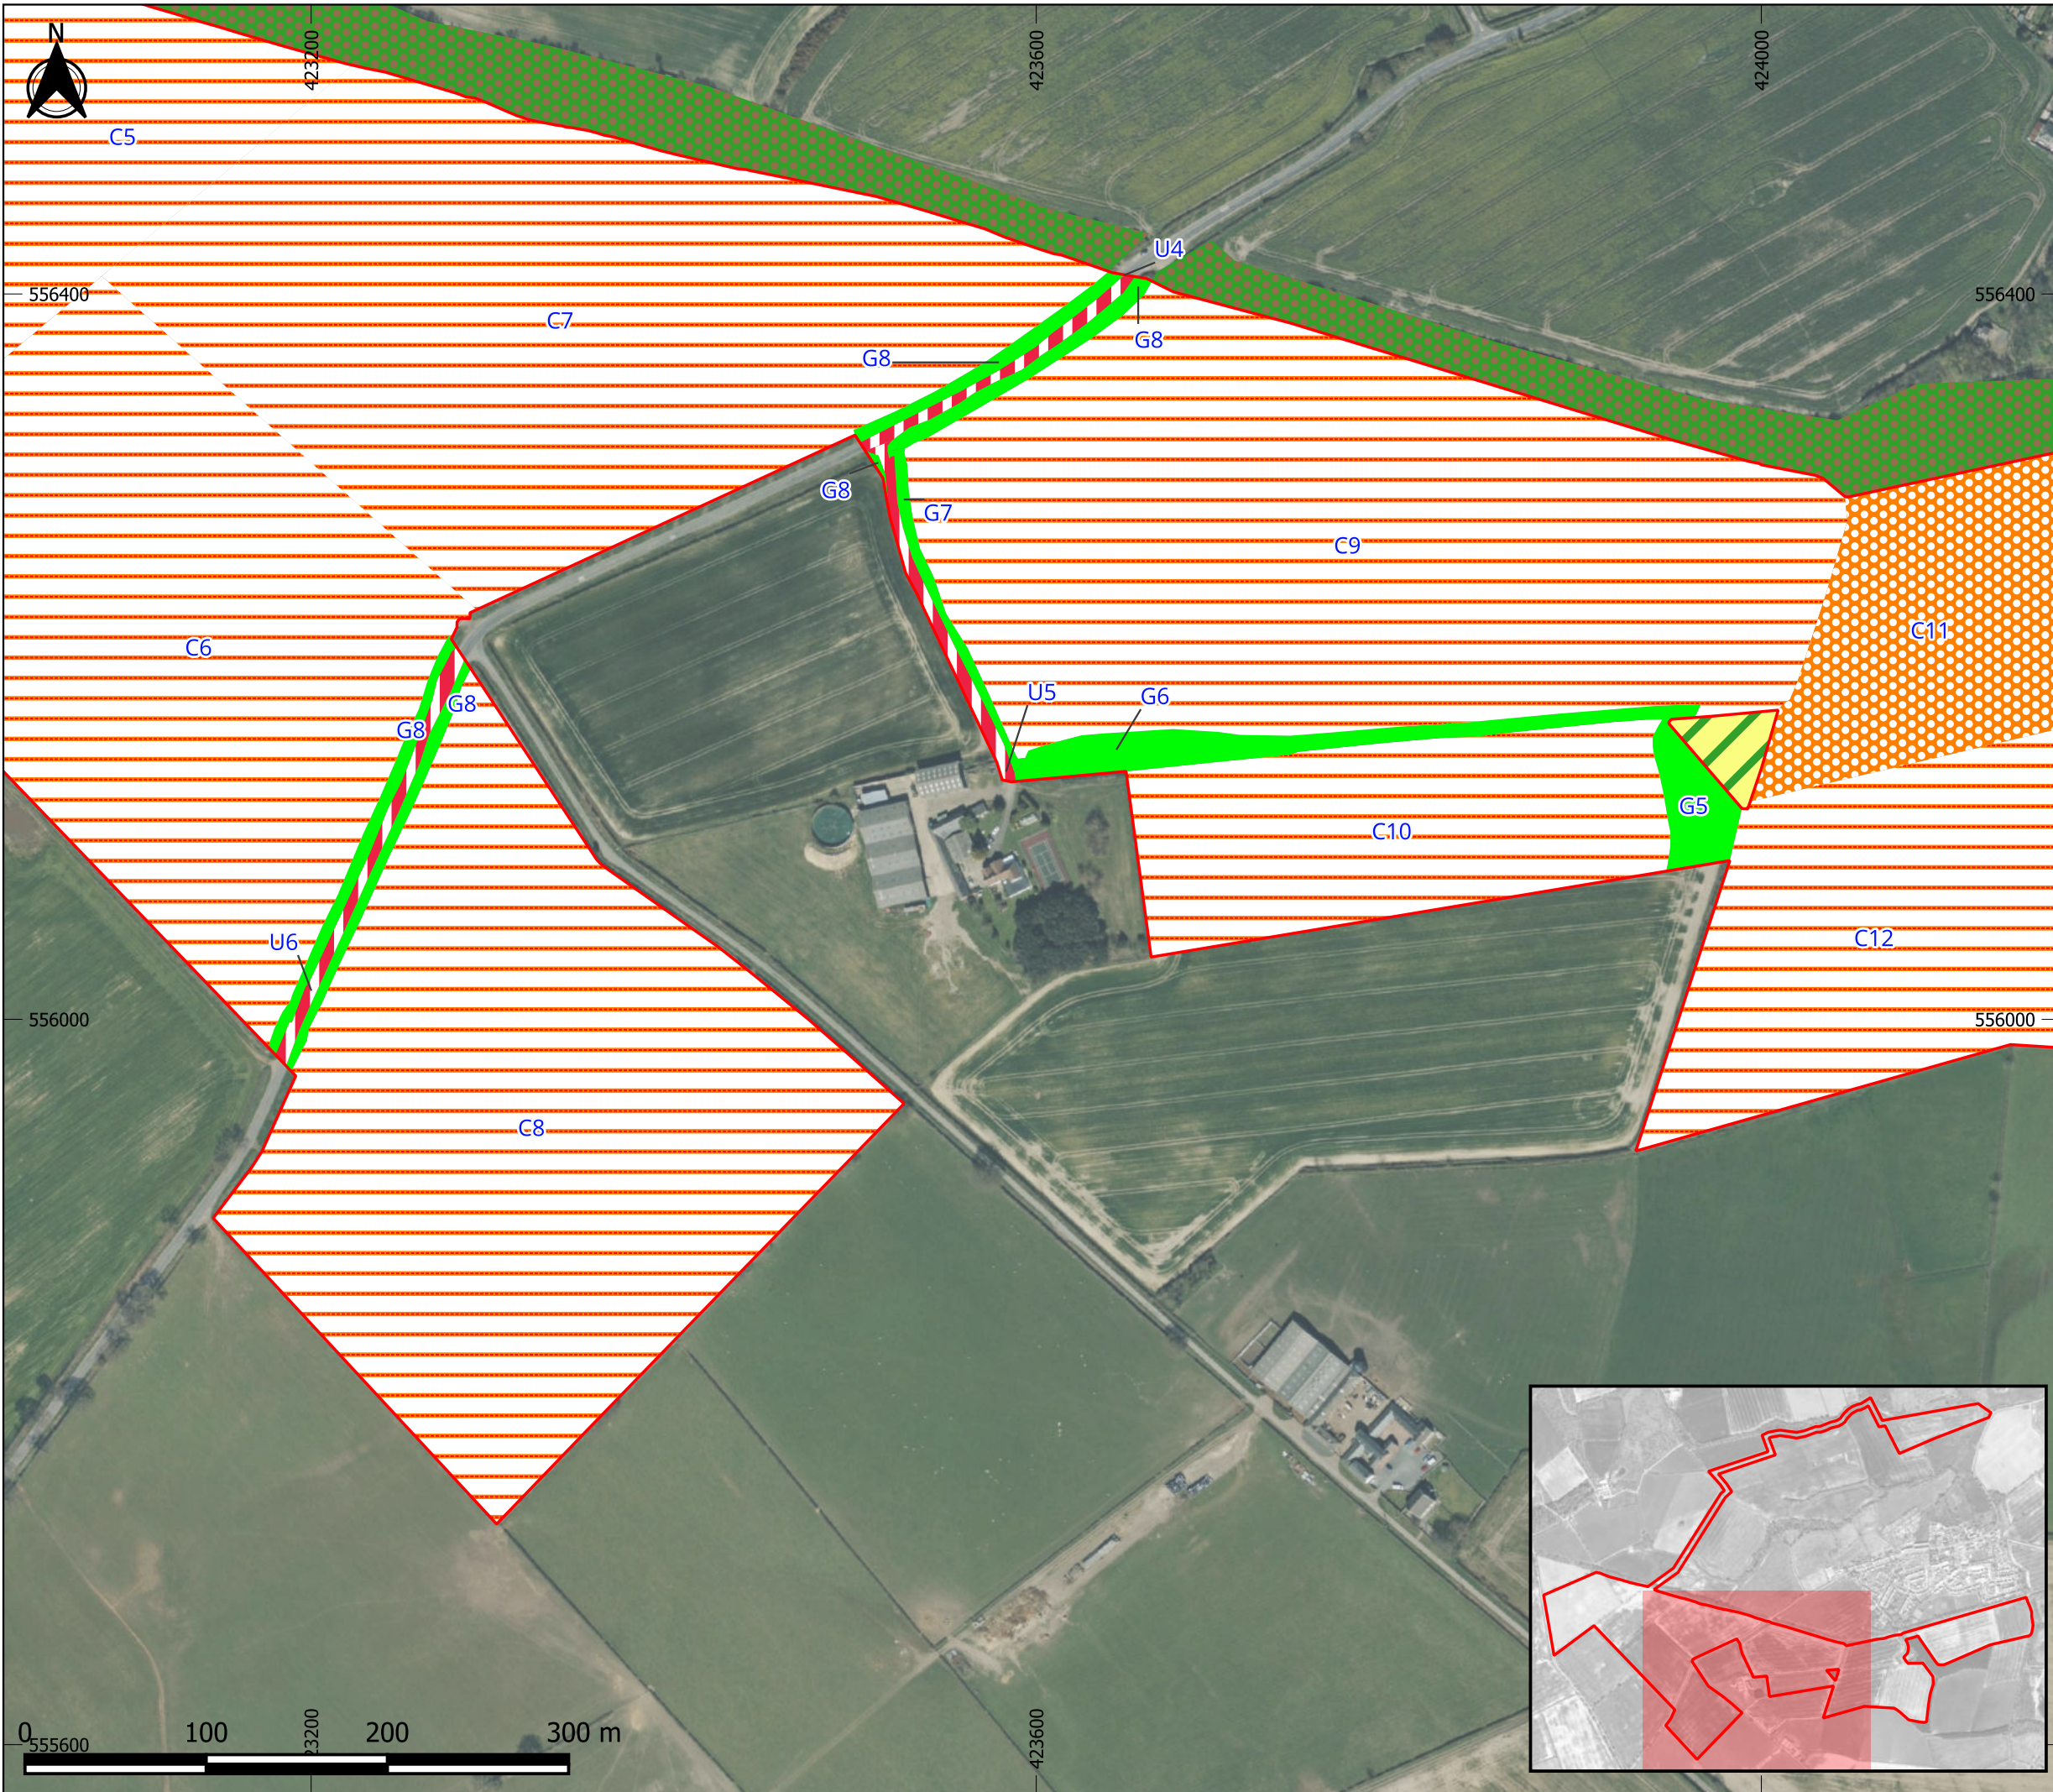

Graphics Ref. No.: 11893

- Legend
- Site boundary
 - c1c - cereal crops
 - g1c - bracken
 - g4 - modified grassland
 - h3h - mixed scrub
 - u1b - developed land, sealed surface
 - w1g - other woodland-broadleaved

Graphics Ref. No.: 11895

- Legend
- Site boundary
 - c1c - cereal crops
 - g1c - bracken
 - g4 - modified grassland
 - h3h - mixed scrub
 - u1b - developed land, sealed surface
 - w1g - other woodland-broadleaved

Copyright © BSG Ecology
 Drawing is for planning purposes only, not for construction. All site dimensions shall be verified by the Contractor on site prior to commencing any works.
 This drawing may contain: Ordnance Survey material by permission of Ordnance Survey on behalf of the Controller of His Majesty's Stationery Office © Crown Copyright 2025. All rights reserved. Reference number: AC0000818663
 Aerial Photography © Bing, Microsoft Bing Maps screen shot reprinted with permission from Microsoft Corporation.
 Projection: OSGB 1936/British National Grid - EPSG 27700
 Sources: BSG Ecology survey data

Graphics Ref. No.: 11896

- Legend
- Site boundary
 - c1c - cereal crops
 - c1d - non-cereal crops
 - g4 - modified grassland
 - u1b - developed land, sealed surface
 - w1g - other woodland-broadleaved
 - w2 - coniferous woodland