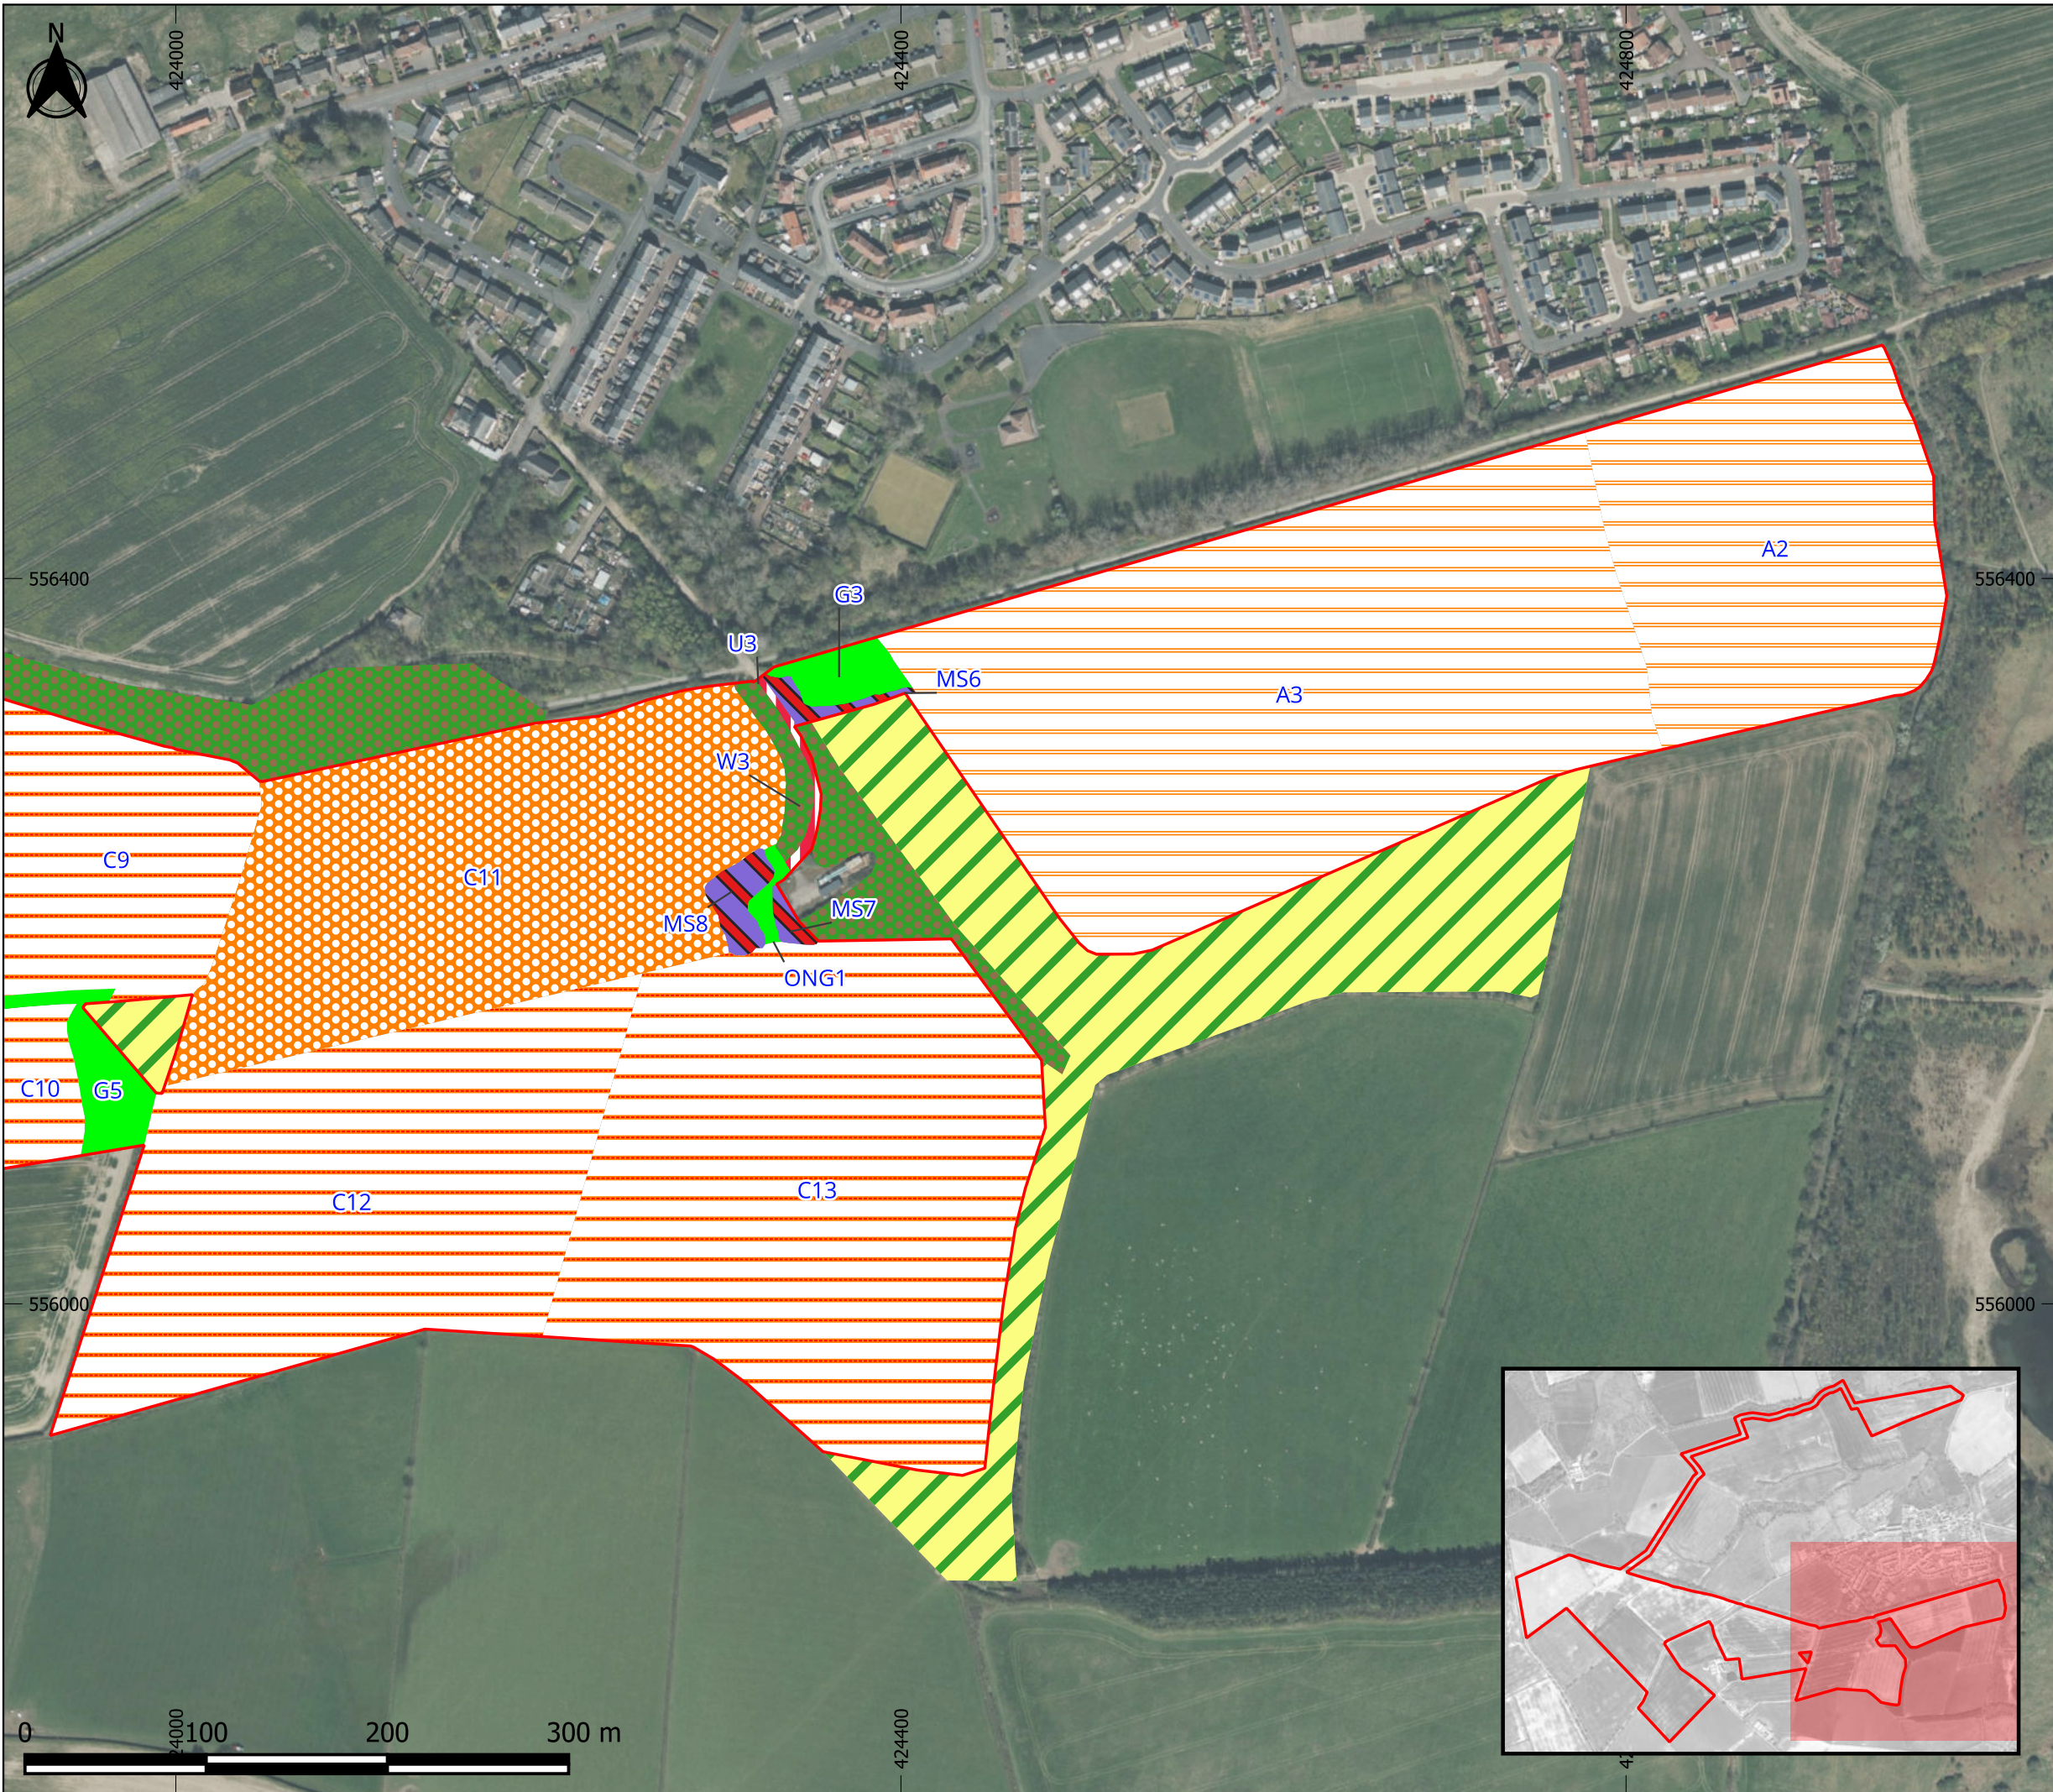

- Legend
- Site boundary
 - c1a - arable field margins
 - c1c - cereal crops
 - c1c6 - arable fields - wild bird mix
 - h3d - bramble scrub
 - h3h - mixed scrub
 - w1 - broadleaved mixed and yew woodland
 - w1g - other woodland-broadleaved

Graphics Ref. No.: 11893

- Legend
- Site boundary
 - c1c - cereal crops
 - g1c - bracken
 - g4 - modified grassland
 - h3h - mixed scrub
 - u1b - developed land, sealed surface
 - w1g - other woodland-broadleaved

Copyright © BSG Ecology
 Drawing is for planning purposes only, not for construction.
 All site dimensions shall be verified by the Contractor on site prior to commencing any works.
 This drawing may contain: Ordnance Survey material by permission of Ordnance Survey on
 behalf of the Controller of His Majesty's Stationery Office © Crown Copyright 2025. All rights
 reserved. Reference number: AC0000818663
 Aerial Photography © Bing, Microsoft Bing Maps screen shot reprinted with permission from
 Microsoft Corporation.
 Projection: OSGB 1936/British National Grid - EPSG 27700
 Sources: BSG Ecology survey data

- Legend
- Site boundary
 - c1c - cereal crops
 - c1c6 - arable fields - wild bird mix
 - c1d - non-cereal crops
 - g4 - modified grassland
 - h3h - mixed scrub
 - u1b - developed land, sealed surface
 - w1g - other woodland-broadleaved
 - w2 - coniferous woodland