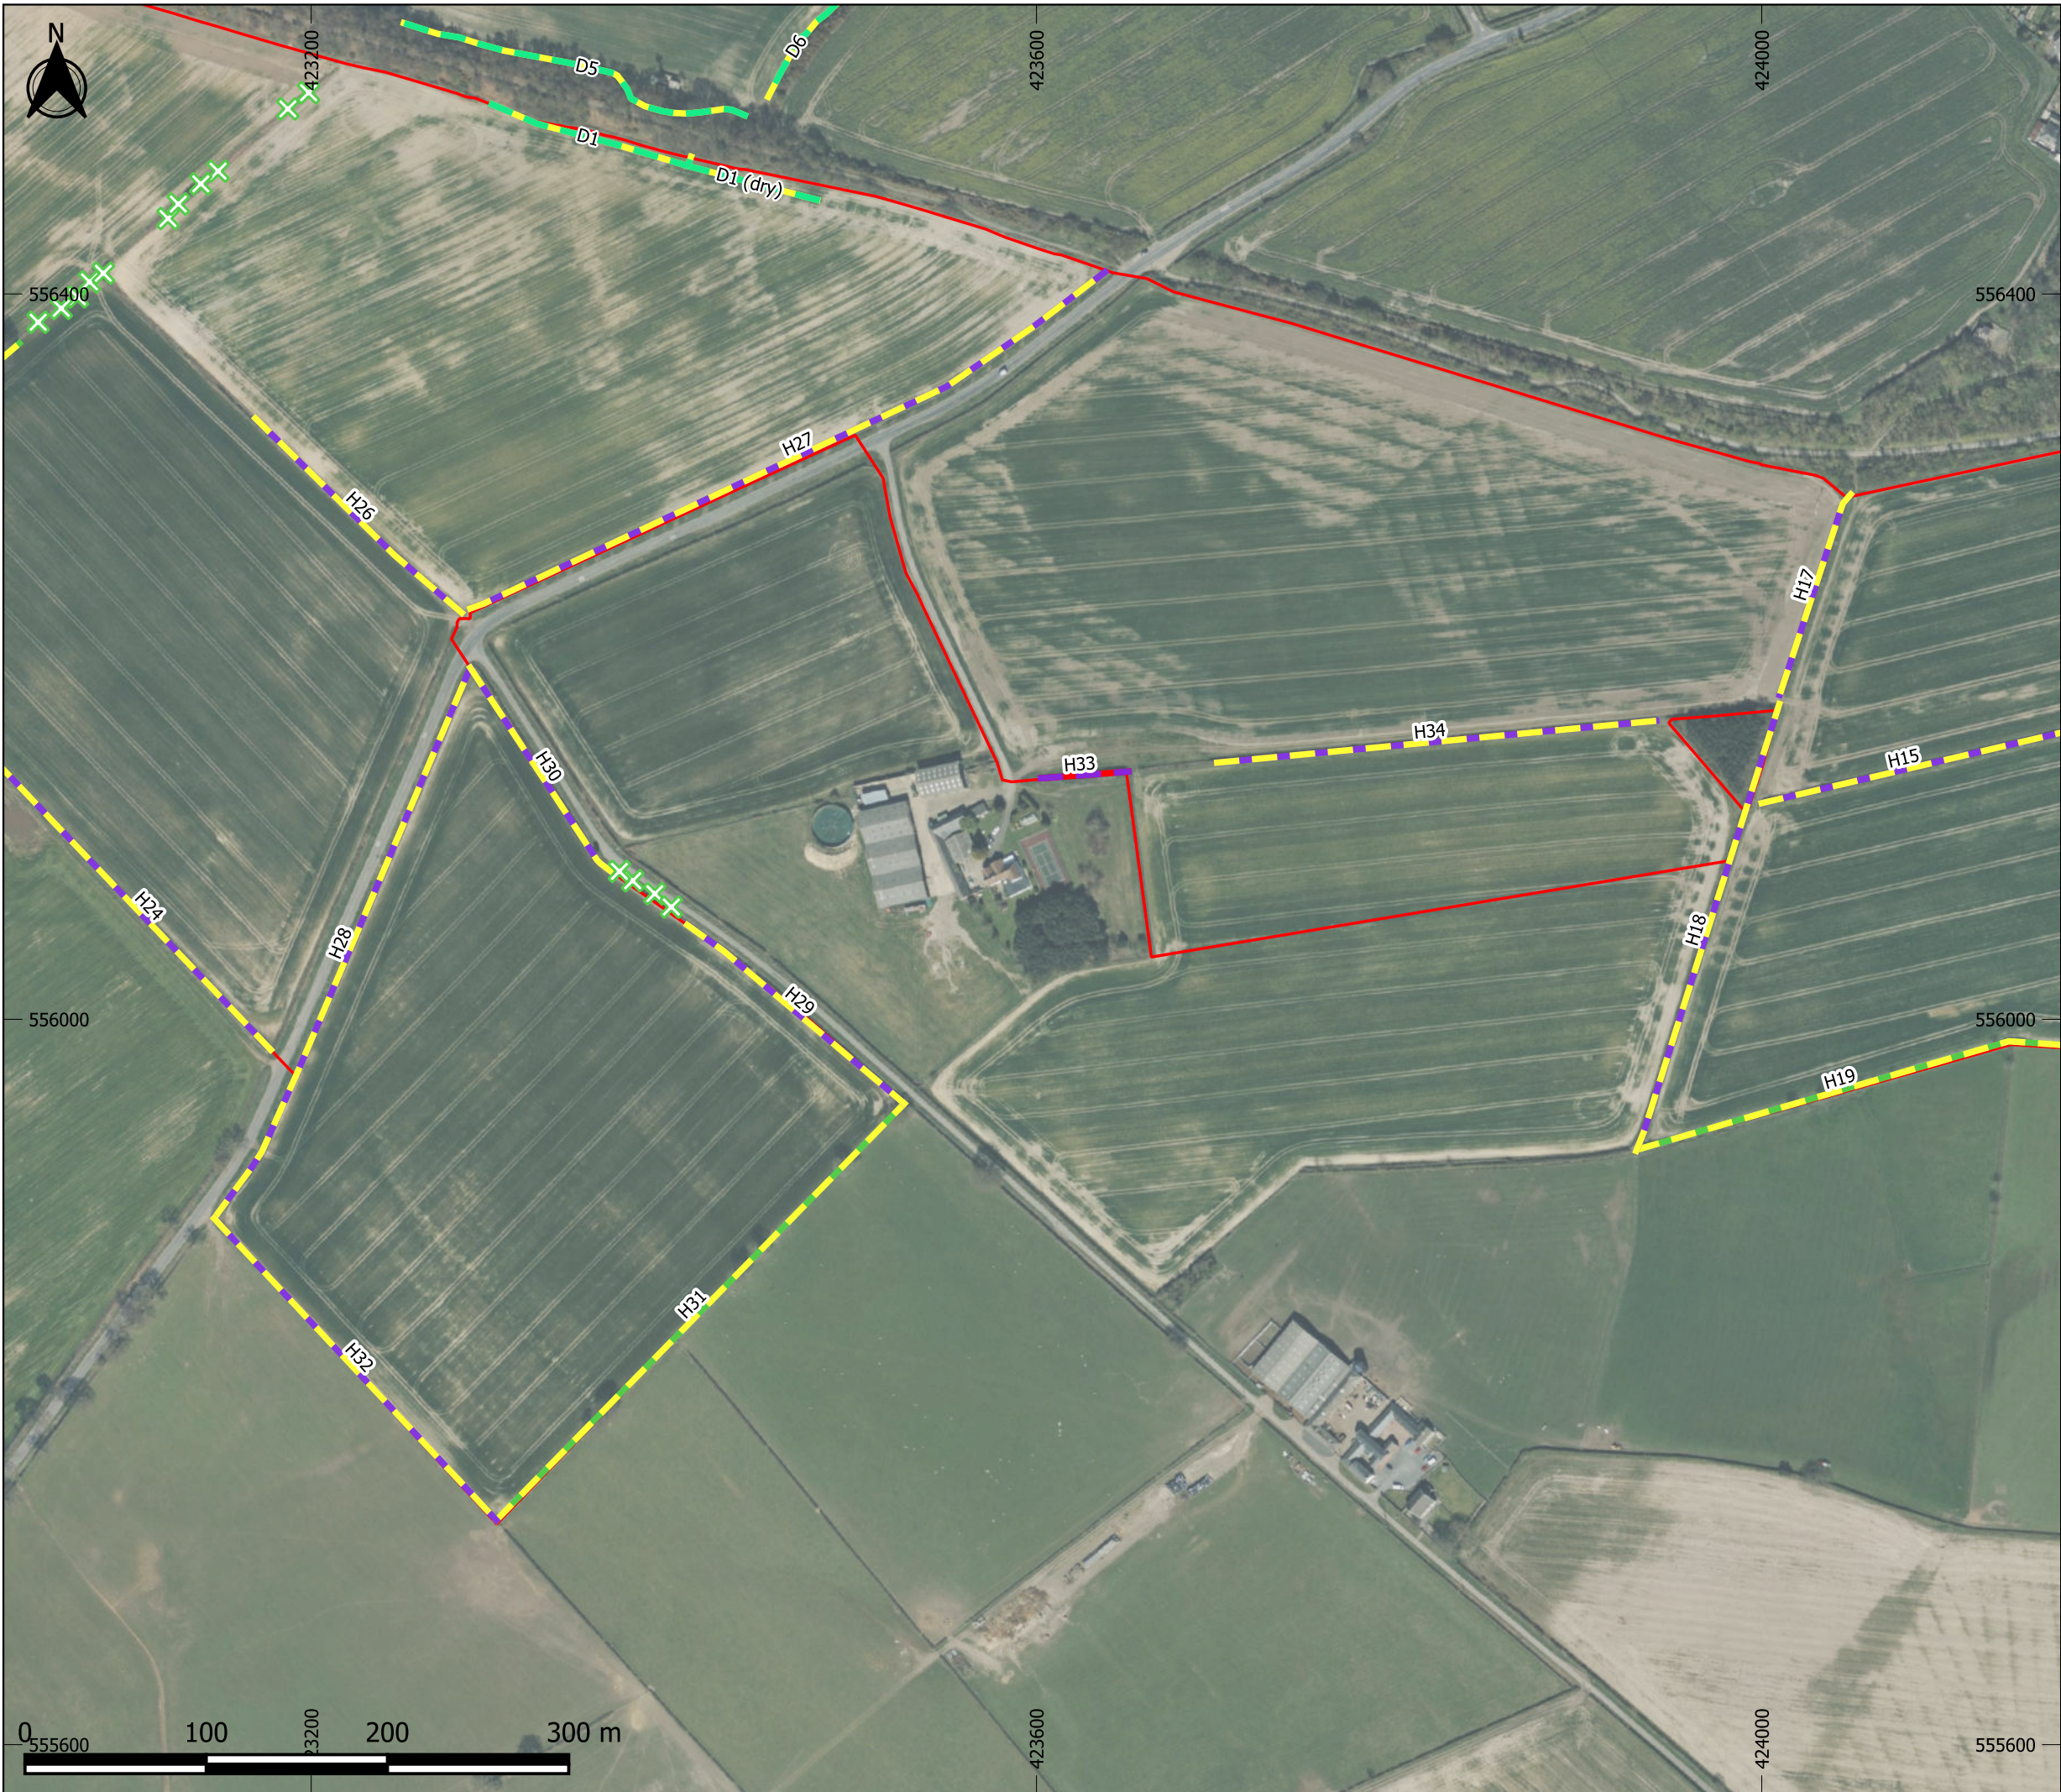

1. Legend
2. Site boundary
   - + Scattered scrub
   - Hedge Ornamental Non Native
   - Native Hedgerow
   - Native Hedgerow with trees