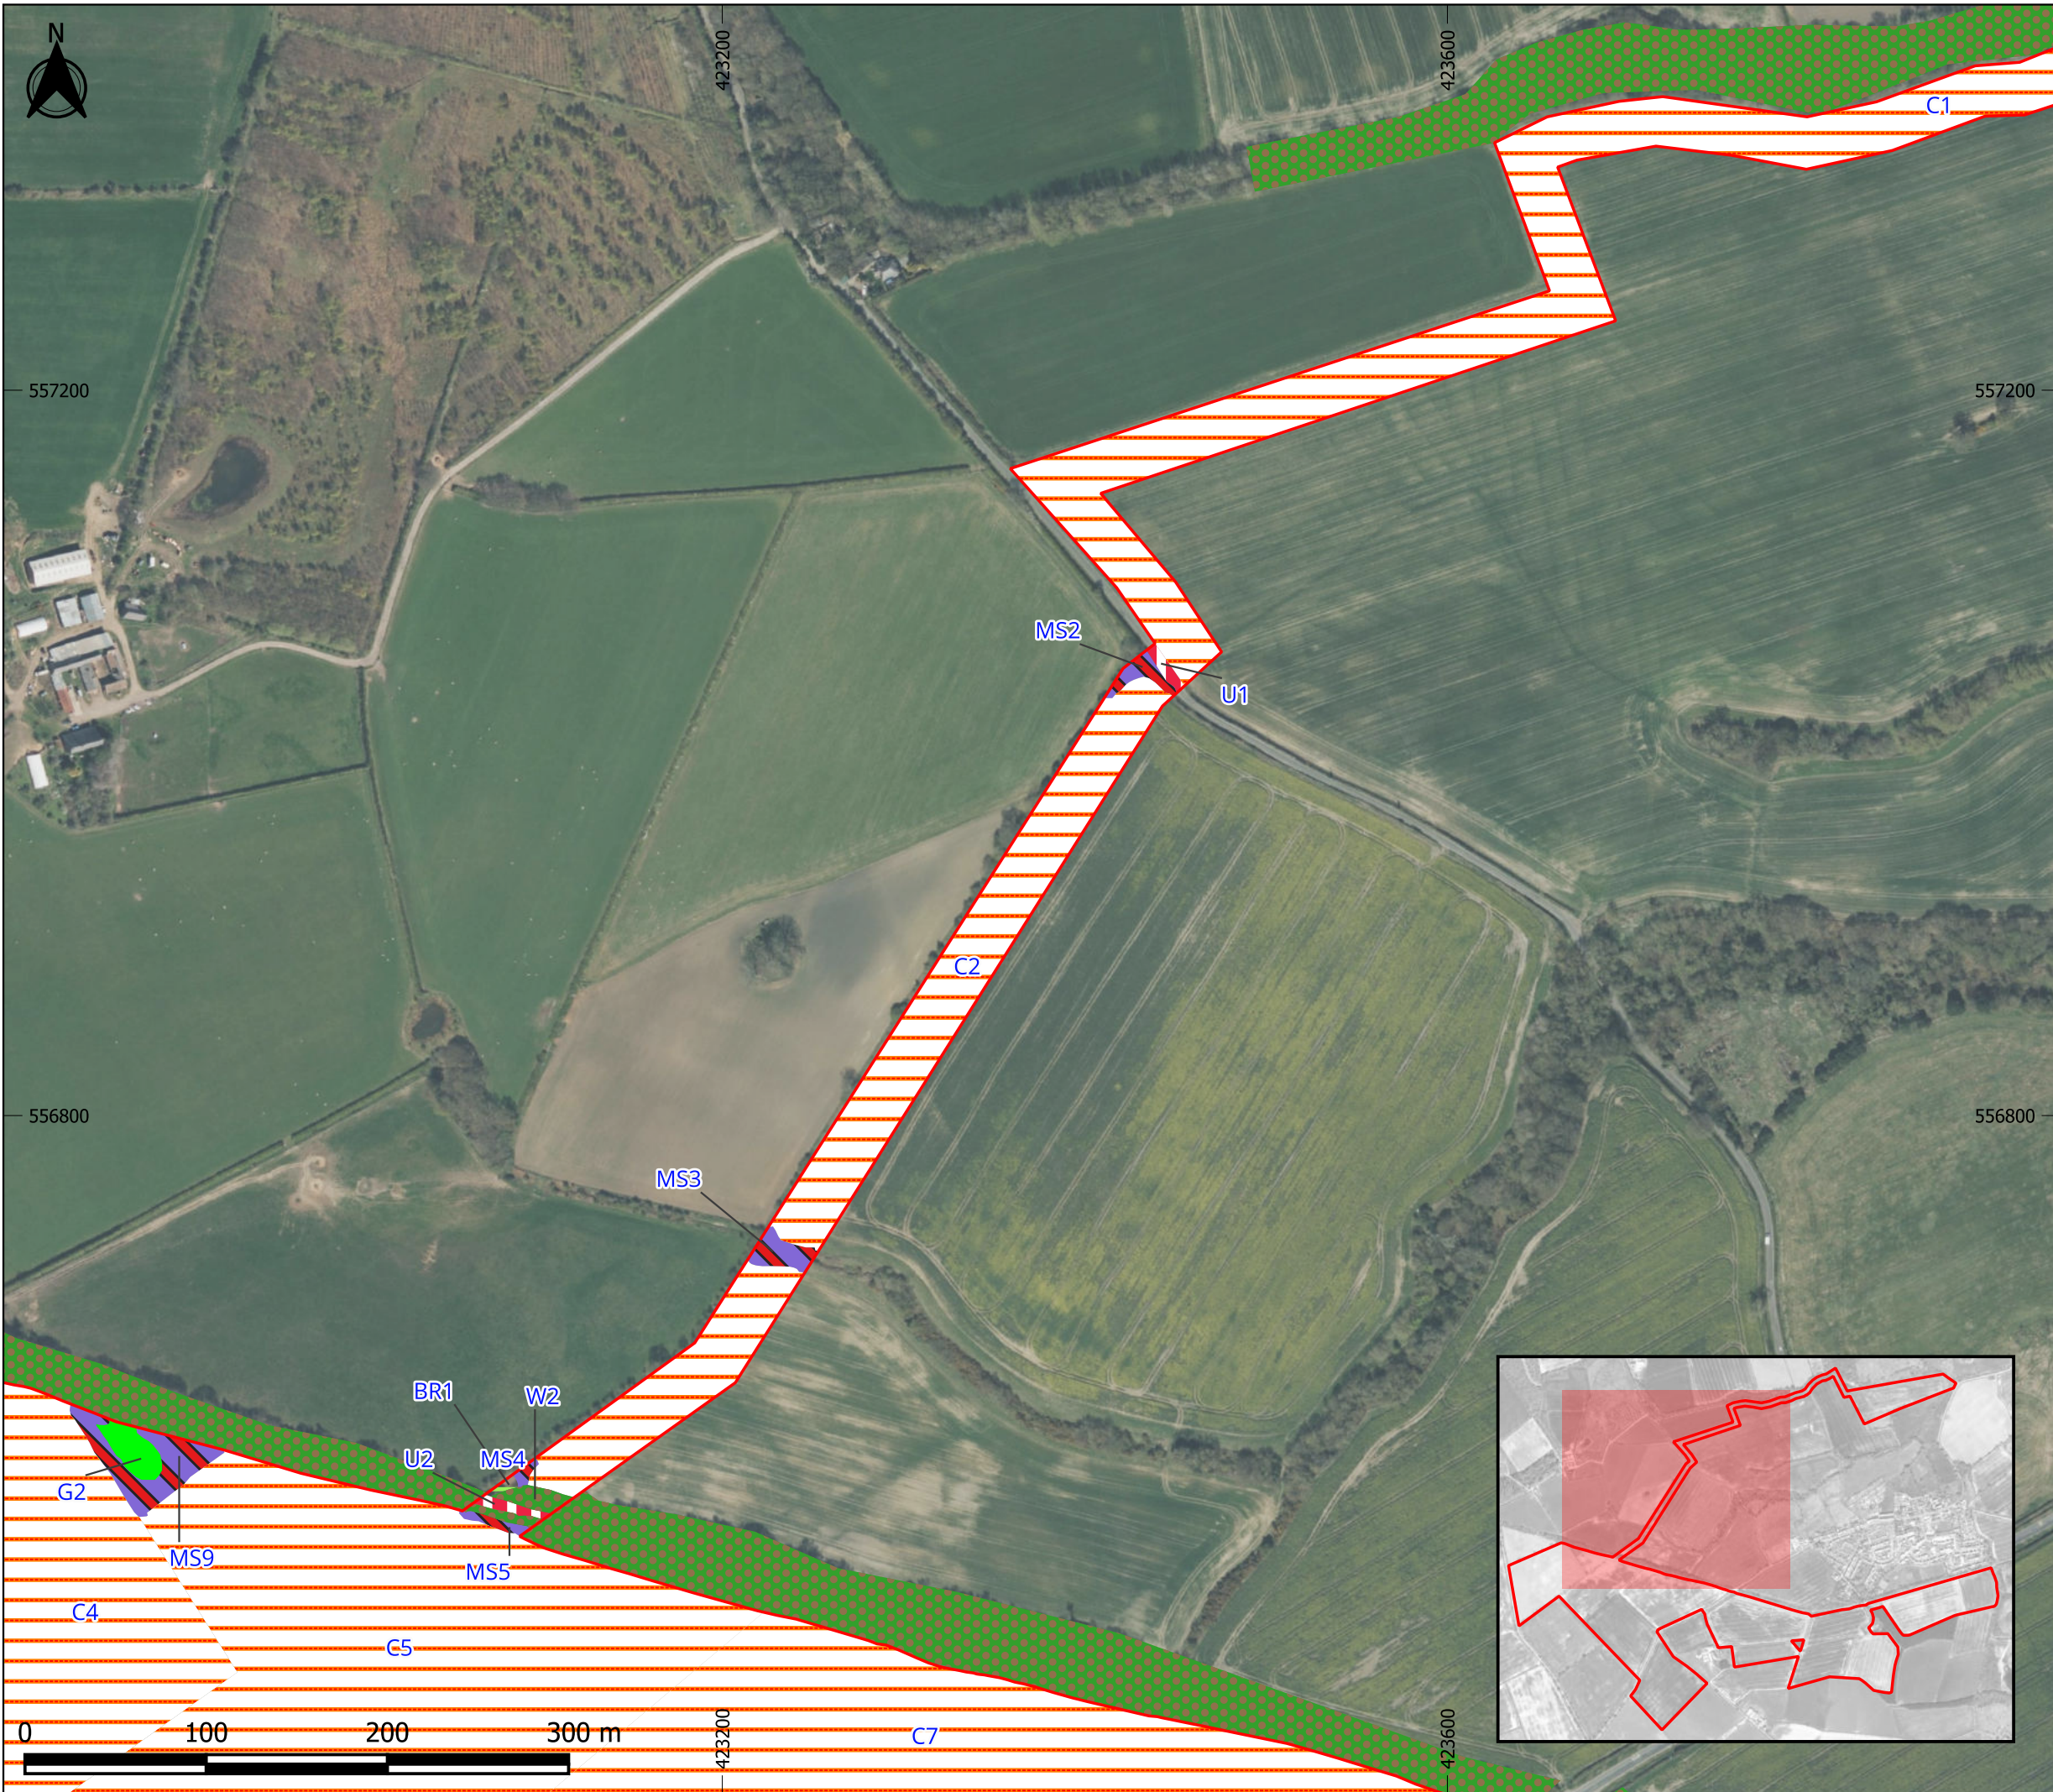

- Legend
- Site boundary
 - c1a - arable field margins
 - c1c - cereal crops
 - c1c6 - arable fields - wild bird mix
 - h3d - bramble scrub
 - h3h - mixed scrub
 - w1 - broadleaved mixed and yew woodland
 - w1g - other woodland-broadleaved

Copyright © BSG Ecology
 Drawing is for planning purposes only, not for construction.
 All site dimensions shall be verified by the Contractor on site prior to commencing any works.
 This drawing may contain: Ordnance Survey material by permission of Ordnance Survey on behalf of the Controller of His Majesty's Stationery Office © Crown Copyright 2025. All rights reserved. Reference number: AC0000818663
 Aerial Photography © Bing, Microsoft Bing Maps screen shot reprinted with permission from Microsoft Corporation.
 Projection: OSGB 1936/British National Grid - EPSG 27700
 Sources: BSG Ecology survey data

Graphics Ref. No.: 11893

- Legend
- Site boundary
 - c1c - cereal crops
 - g1c - bracken
 - g4 - modified grassland
 - h3h - mixed scrub
 - u1b - developed land, sealed surface
 - w1g - other woodland-broadleaved

- Legend
- Site boundary
 - c1c - cereal crops
 - c1c6 - arable fields - wild bird mix
 - c1d - non-cereal crops
 - g4 - modified grassland
 - h3h - mixed scrub
 - u1b - developed land, sealed surface
 - w1g - other woodland-broadleaved
 - w2 - coniferous woodland